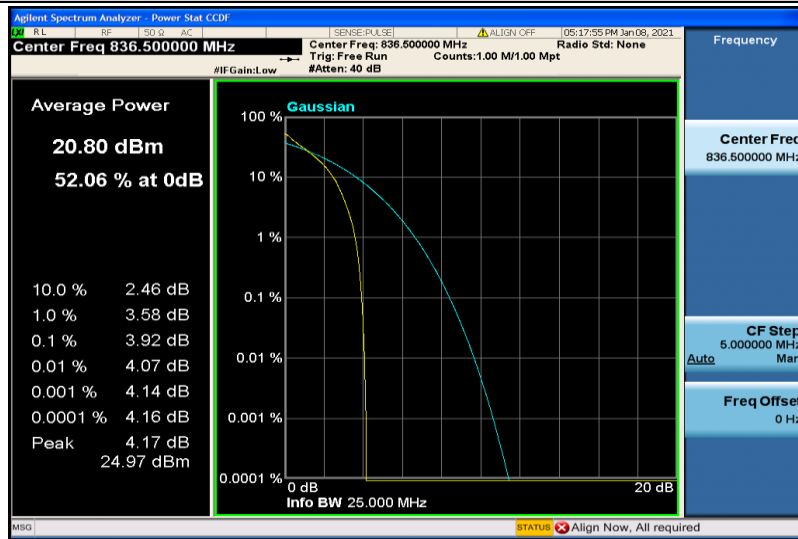

Band26-1.4MHz-QPSK-26915-1RB#0

Band26-1.4MHz-QPSK-26915-6RB#0