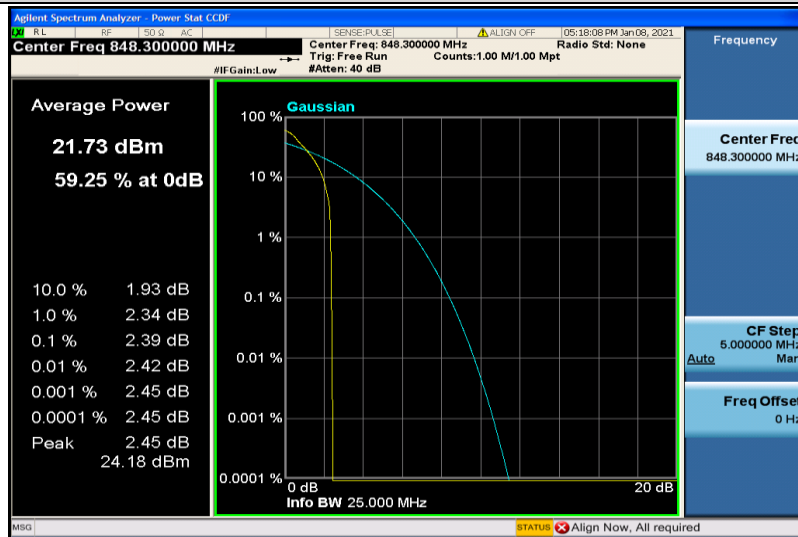

Band26-1.4MHz-QPSK-26915-6RB#0

Band26-1.4MHz-QPSK-27033-1RB#0