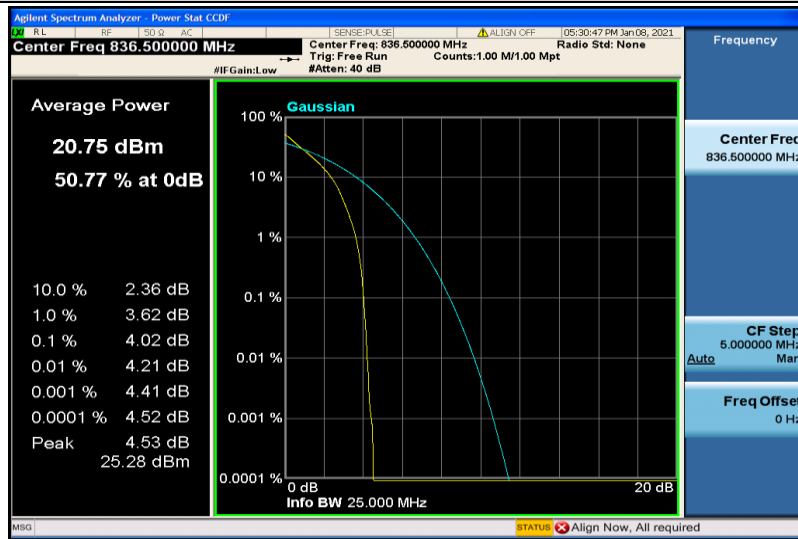

Band26-1.4MHz-16QAM-26915-1RB#0

Band26-1.4MHz-16QAM-26915-6RB#0

Band26-1.4MHz-16QAM-27033-1RB#0

Band26-1.4MHz-16QAM-27033-6RB#0

Band26-3MHz-QPSK-26805-1RB#0

Band26-3MHz-QPSK-26805-15RB#0

Band26-3MHz-QPSK-26915-1RB#0