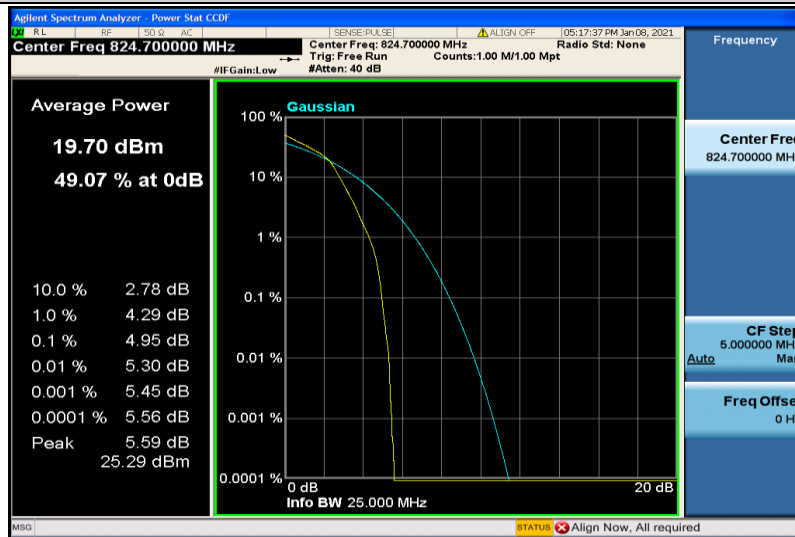

Band26-1.4MHz-QPSK-26797-6RB#0

Band26-1.4MHz-QPSK-26915-1RB#0

Band26-1.4MHz-QPSK-26915-6RB#0

Band26-1.4MHz-QPSK-27033-1RB#0

Band26-1.4MHz-QPSK-27033-6RB#0

Band26-1.4MHz-16QAM-26797-1RB#0

Band26-1.4MHz-16QAM-26797-6RB#0