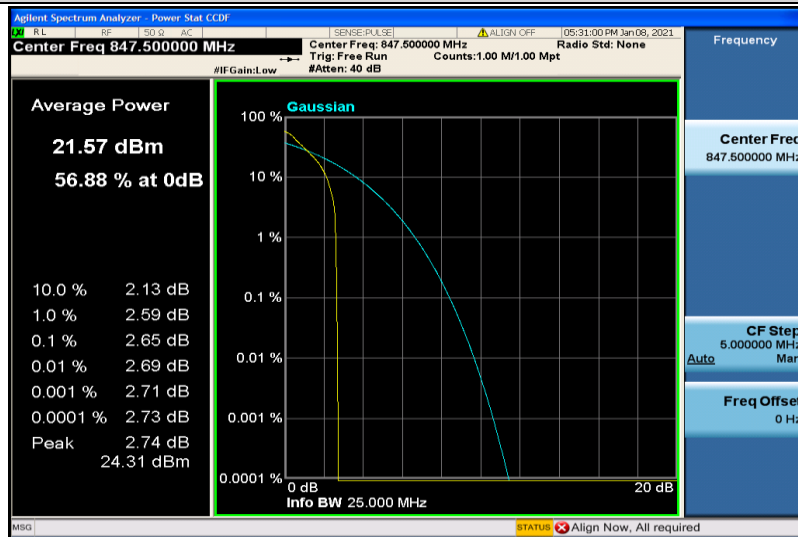

Band26-3MHz-QPSK-26915-15RB#0

Band26-3MHz-QPSK-27025-1RB#0