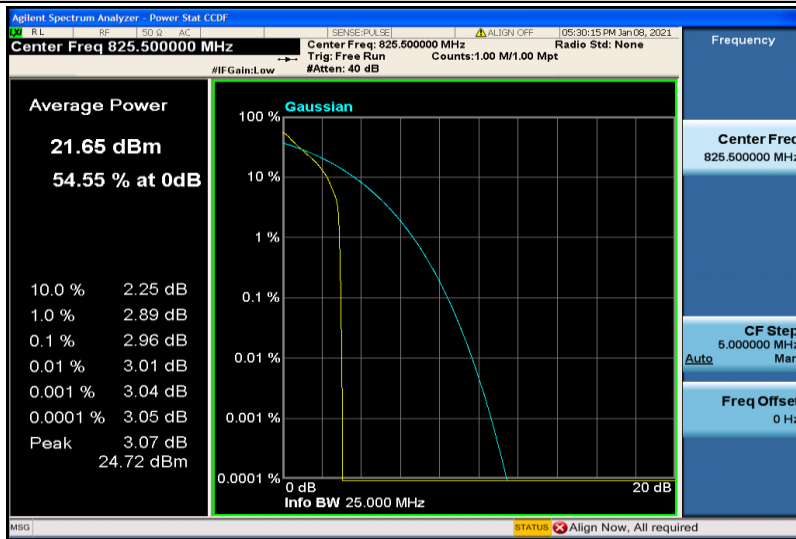

Band26-1.4MHz-16QAM-26915-1RB#0

Band26-1.4MHz-16QAM-26915-6RB#0

Band26-1.4MHz-16QAM-27033-1RB#0

Band26-1.4MHz-16QAM-27033-6RB#0

Band26-3MHz-QPSK-26805-1RB#0

Band26-3MHz-QPSK-26805-15RB#0

Band26-3MHz-QPSK-26915-1RB#0