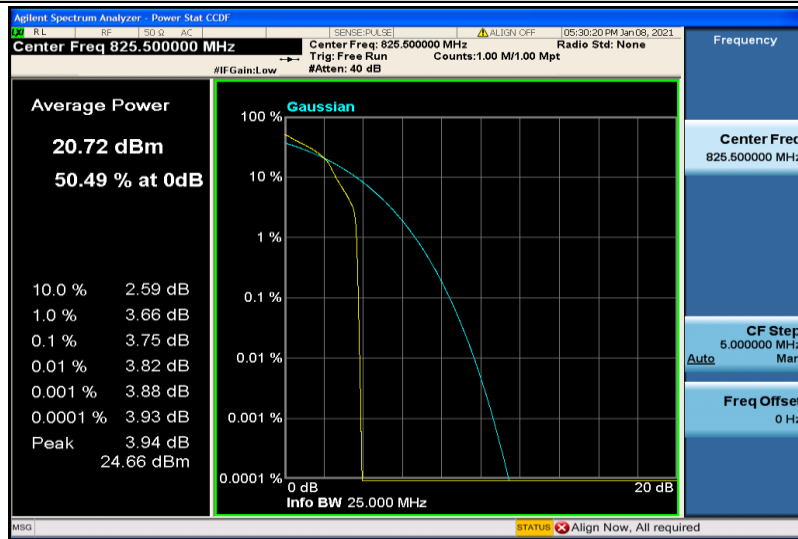

Band26-3MHz-QPSK-27025-15RB#0

Band26-3MHz-16QAM-26805-1RB#0