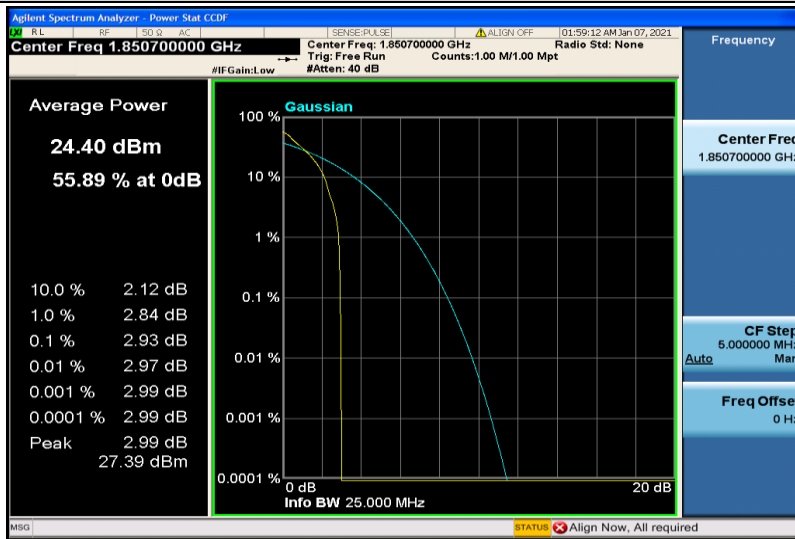

Band17-10MHz-QPSK-23800-50RB#0

Band17-10MHz-16QAM-23780-1RB#0

Band17-10MHz-16QAM-23780-50RB#0

Band17-10MHz-16QAM-23790-1RB#0

Band17-10MHz-16QAM-23790-50RB#0

Band17-10MHz-16QAM-23800-1RB#0

Band17-10MHz-16QAM-23800-50RB#0