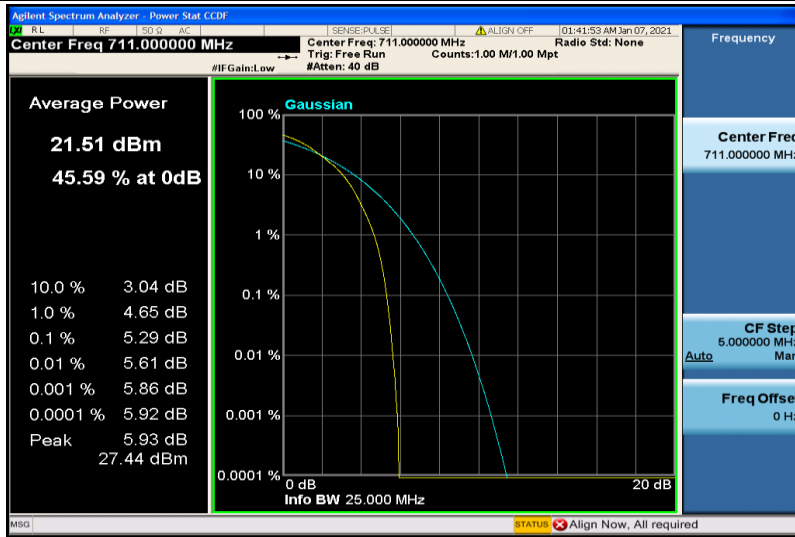

Band17-10MHz-QPSK-23800-50RB#0

Band17-10MHz-16QAM-23780-1RB#0

Band17-10MHz-16QAM-23780-50RB#0

Band17-10MHz-16QAM-23790-1RB#0

Band17-10MHz-16QAM-23790-50RB#0

Band17-10MHz-16QAM-23800-1RB#0

Band17-10MHz-16QAM-23800-50RB#0