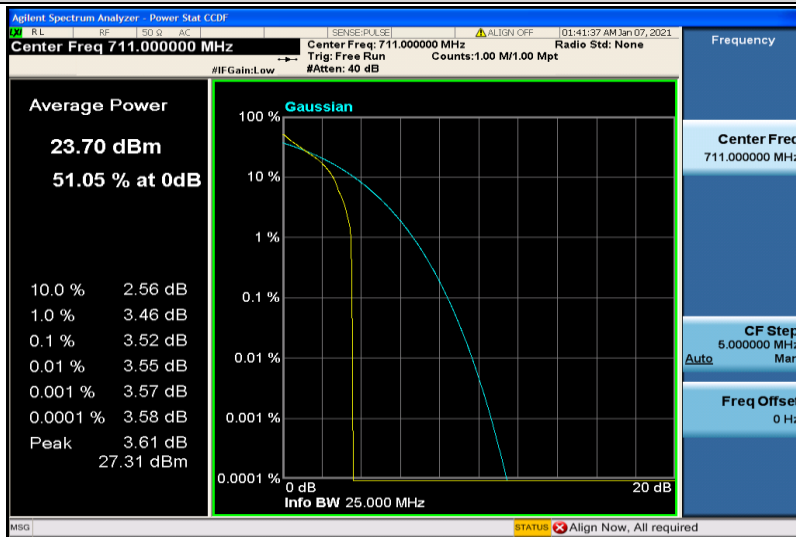

Band17-5MHz-16QAM-23825-1RB#0

Band17-5MHz-16QAM-23825-25RB#0

Band17-10MHz-QPSK-23780-1RB#0

Band17-10MHz-QPSK-23780-50RB#0

Band17-10MHz-QPSK-23790-1RB#0

Band17-10MHz-QPSK-23790-50RB#0

Band17-10MHz-QPSK-23800-1RB#0