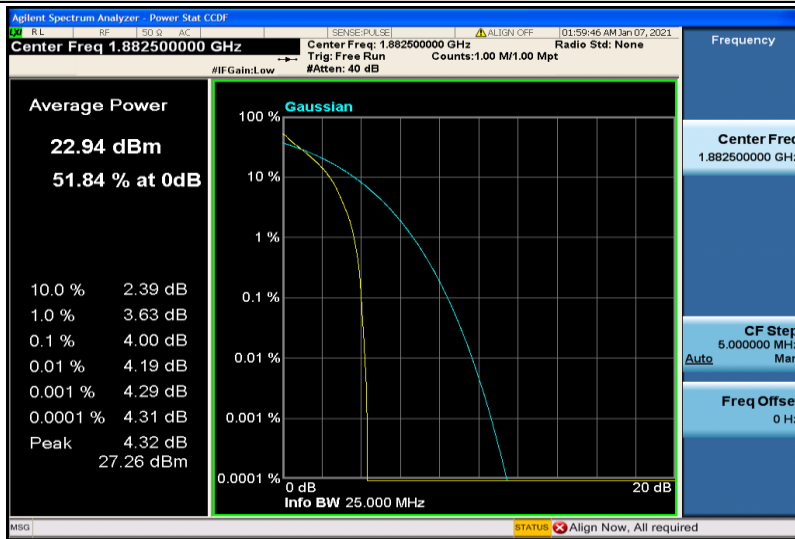

Band25-1.4MHz-QPSK-26365-1RB#0

Band25-1.4MHz-QPSK-26365-6RB#0