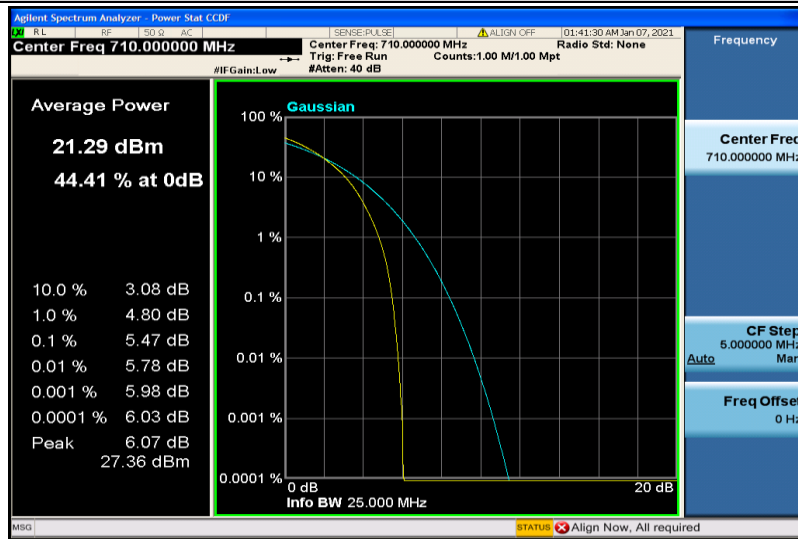

Band17-10MHz-QPSK-23800-50RB#0

Band17-10MHz-16QAM-23780-1RB#0

Band17-10MHz-16QAM-23780-50RB#0

Band17-10MHz-16QAM-23790-1RB#0

Band17-10MHz-16QAM-23790-50RB#0

Band17-10MHz-16QAM-23800-1RB#0

Band17-10MHz-16QAM-23800-50RB#0