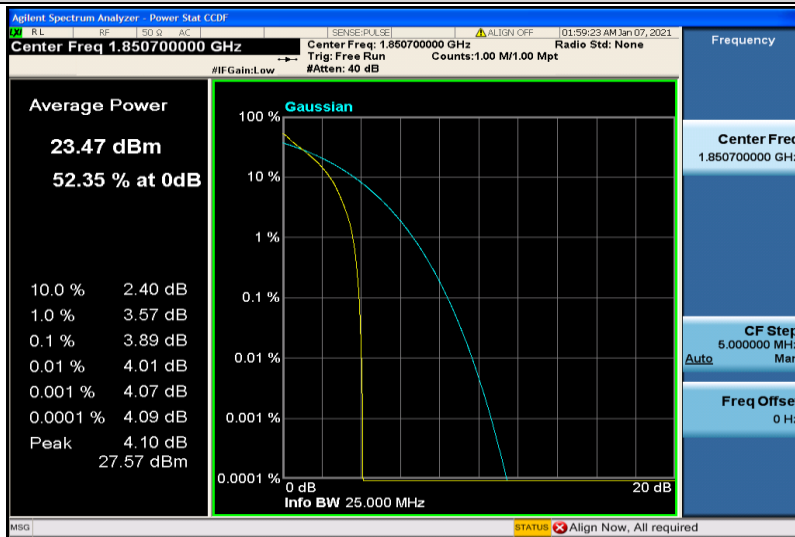

Band25-1.4MHz-QPSK-26047-1RB#0

Band25-1.4MHz-QPSK-26047-6RB#0