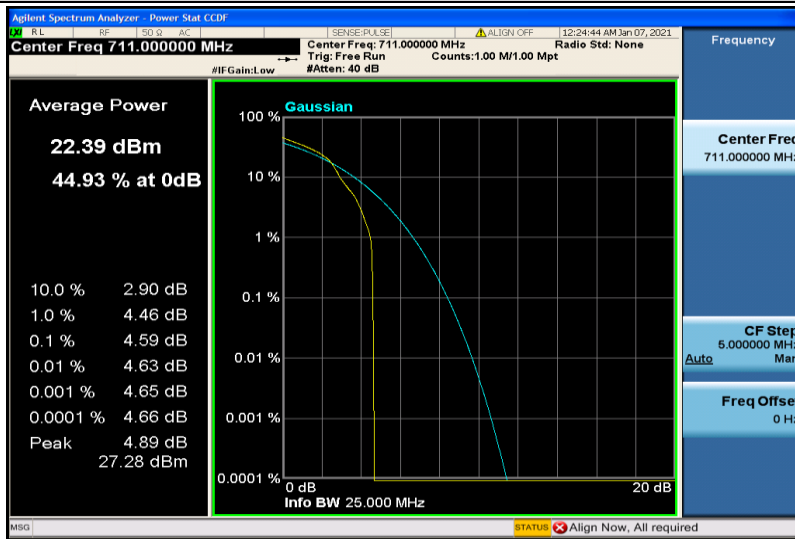

Band12-10MHz-QPSK-23095-50RB#0

Band12-10MHz-QPSK-23130-1RB#0

Band12-10MHz-QPSK-23130-50RB#0

Band12-10MHz-16QAM-23060-1RB#0

Band12-10MHz-16QAM-23060-50RB#0

Band12-10MHz-16QAM-23095-1RB#0

Band12-10MHz-16QAM-23095-50RB#0