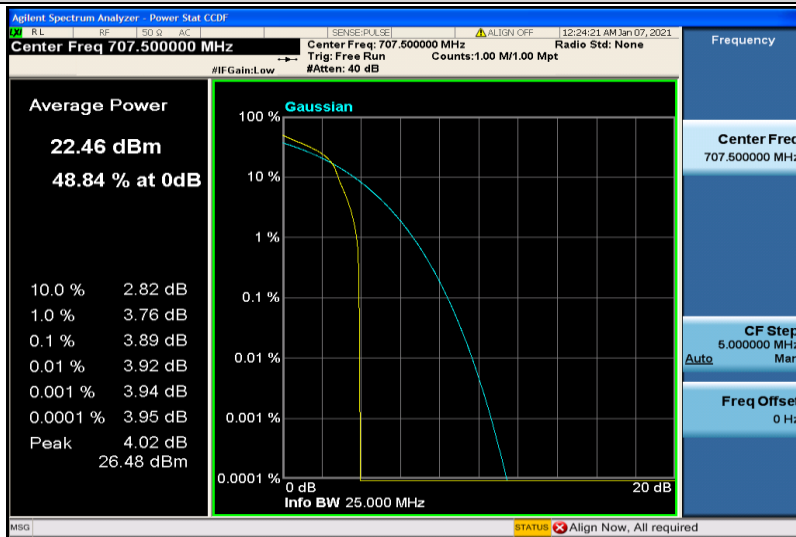

Band12-10MHz-QPSK-23095-50RB#0

Band12-10MHz-QPSK-23130-1RB#0

Band12-10MHz-QPSK-23130-50RB#0

Band12-10MHz-16QAM-23060-1RB#0

Band12-10MHz-16QAM-23060-50RB#0

Band12-10MHz-16QAM-23095-1RB#0

Band12-10MHz-16QAM-23095-50RB#0