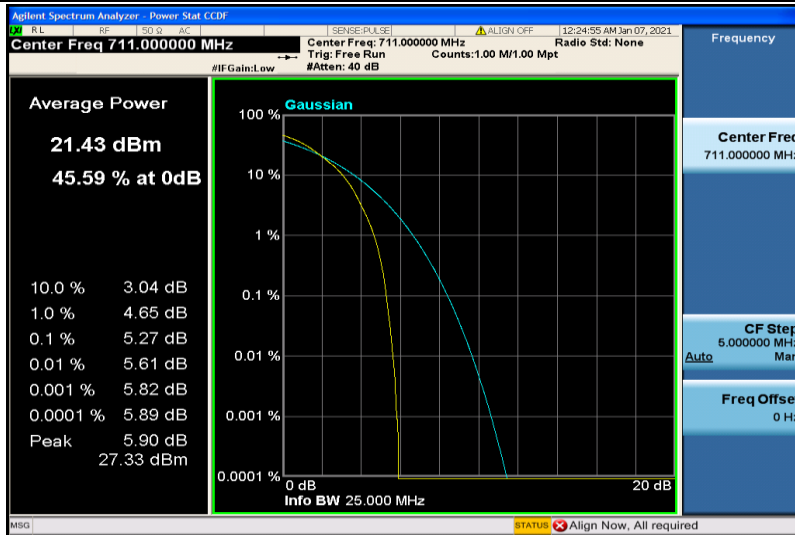

Band12-10MHz-16QAM-23130-1RB#0

Band12-10MHz-16QAM-23130-50RB#0