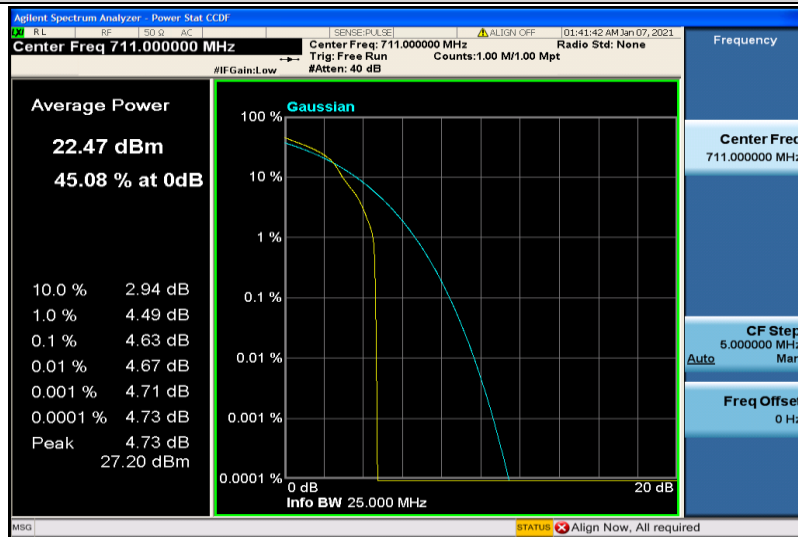

Band17-10MHz-QPSK-23800-50RB#0

Band17-10MHz-16QAM-23780-1RB#0

Band17-10MHz-16QAM-23780-50RB#0

Band17-10MHz-16QAM-23790-1RB#0

Band17-10MHz-16QAM-23790-50RB#0

Band17-10MHz-16QAM-23800-1RB#0

Band17-10MHz-16QAM-23800-50RB#0