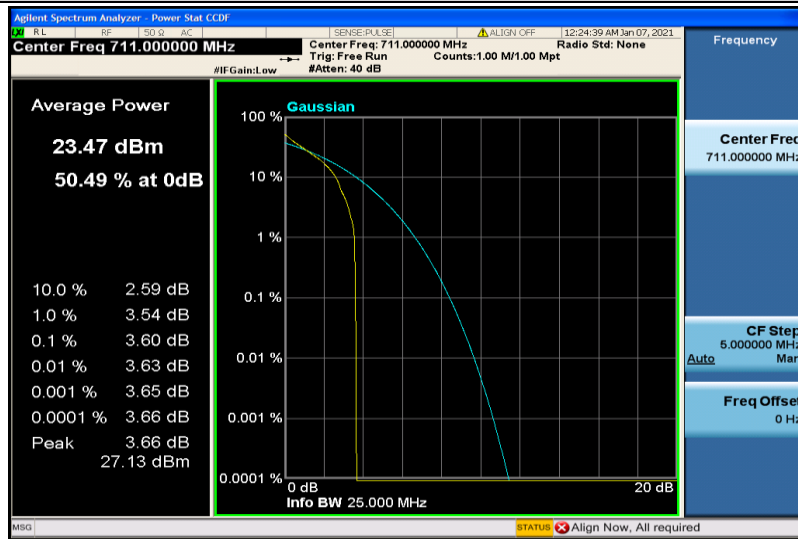

Band12-10MHz-QPSK-23095-50RB#0

Band12-10MHz-QPSK-23130-1RB#0

Band12-10MHz-QPSK-23130-50RB#0

Band12-10MHz-16QAM-23060-1RB#0

Band12-10MHz-16QAM-23060-50RB#0

Band12-10MHz-16QAM-23095-1RB#0

Band12-10MHz-16QAM-23095-50RB#0