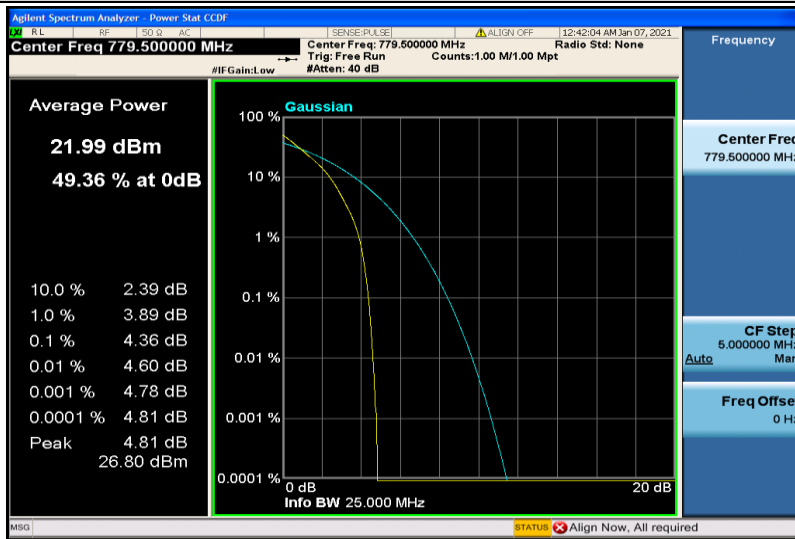

Band13-5MHz-QPSK-23205-1RB#0

Band13-5MHz-QPSK-23205-25RB#0