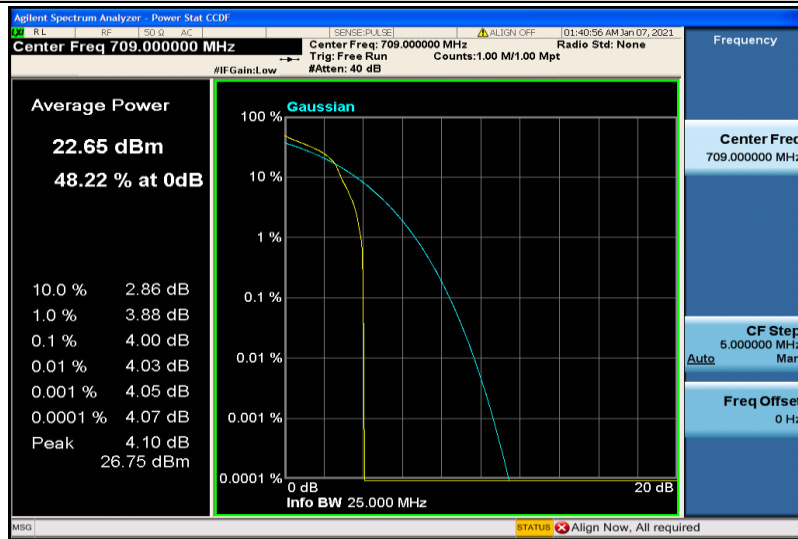

Band17-10MHz-QPSK-23800-50RB#0

Band17-10MHz-16QAM-23780-1RB#0