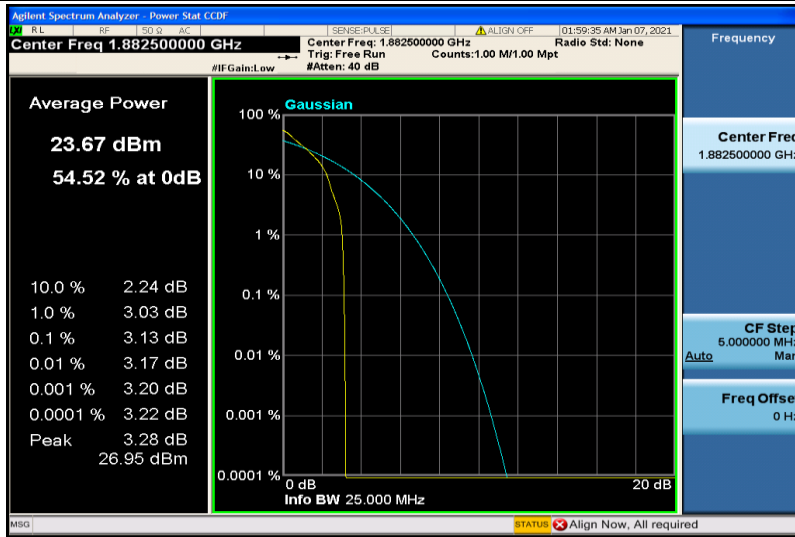

Band25-1.4MHz-QPSK-26047-6RB#0

Band25-1.4MHz-QPSK-26365-1RB#0