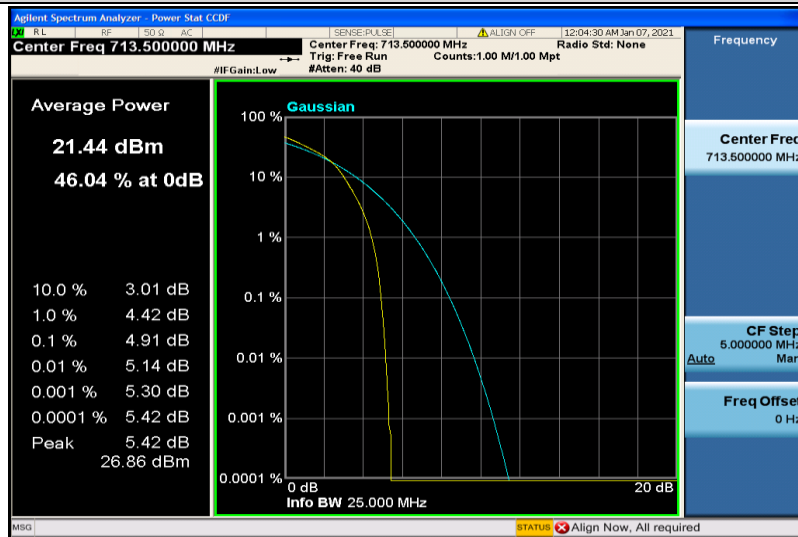

Band12-5MHz-16QAM-23155-1RB#0

Band12-5MHz-16QAM-23155-25RB#0