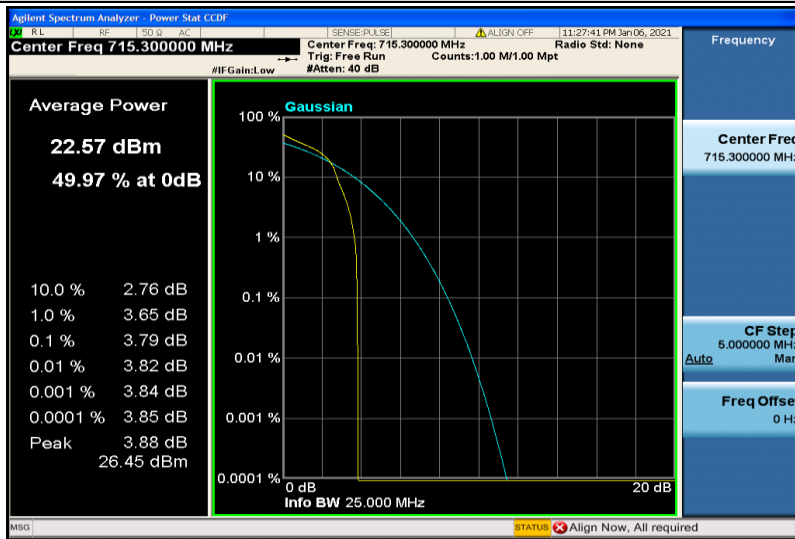

Band12-1.4MHz-QPSK-23095-6RB#0

Band12-1.4MHz-QPSK-23173-1RB#0

Band12-1.4MHz-QPSK-23173-6RB#0

Band12-1.4MHz-16QAM-23017-1RB#0

Band12-1.4MHz-16QAM-23017-6RB#0

Band12-1.4MHz-16QAM-23095-1RB#0

Band12-1.4MHz-16QAM-23095-6RB#0