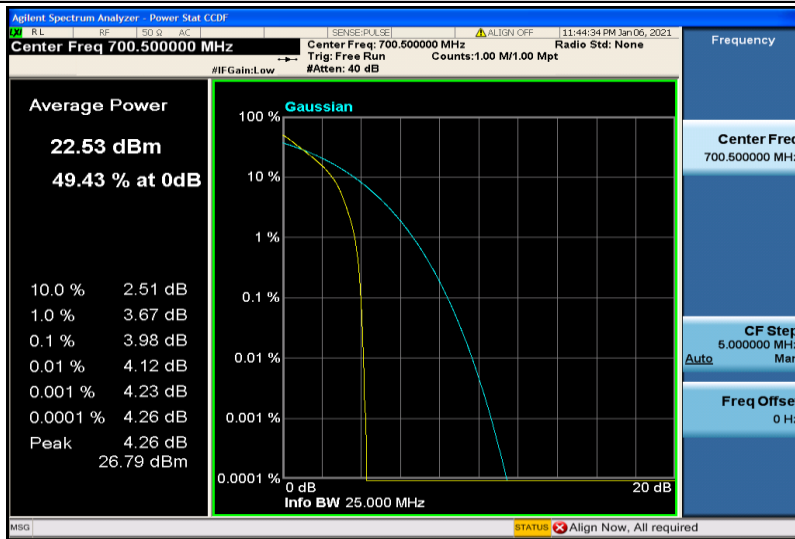

Band12-3MHz-QPSK-23025-1RB#0

Band12-3MHz-QPSK-23025-15RB#0