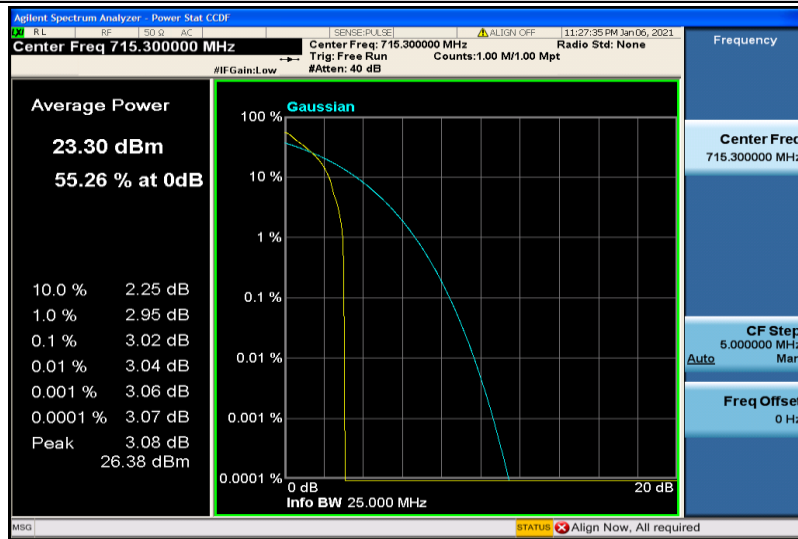

Band12-1.4MHz-QPSK-23095-6RB#0

Band12-1.4MHz-QPSK-23173-1RB#0