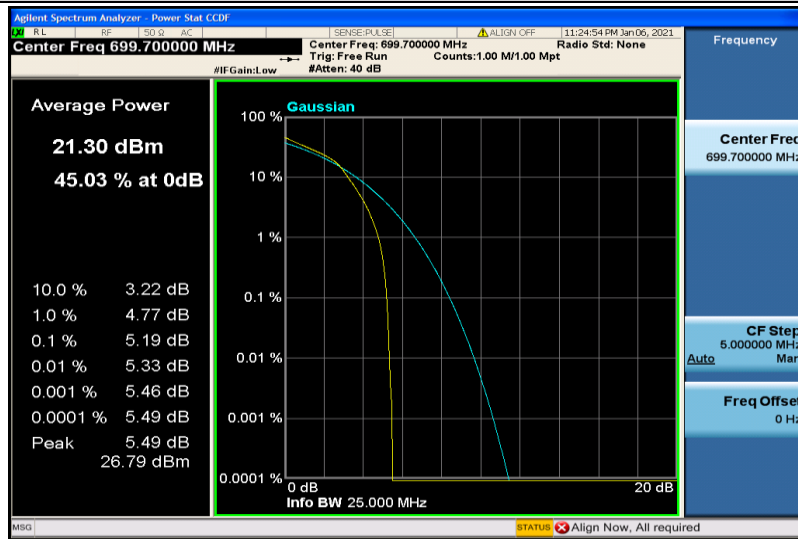

Band12-1.4MHz-QPSK-23095-6RB#0

Band12-1.4MHz-QPSK-23173-1RB#0

Band12-1.4MHz-QPSK-23173-6RB#0

Band12-1.4MHz-16QAM-23017-1RB#0

Band12-1.4MHz-16QAM-23017-6RB#0

Band12-1.4MHz-16QAM-23095-1RB#0

Band12-1.4MHz-16QAM-23095-6RB#0