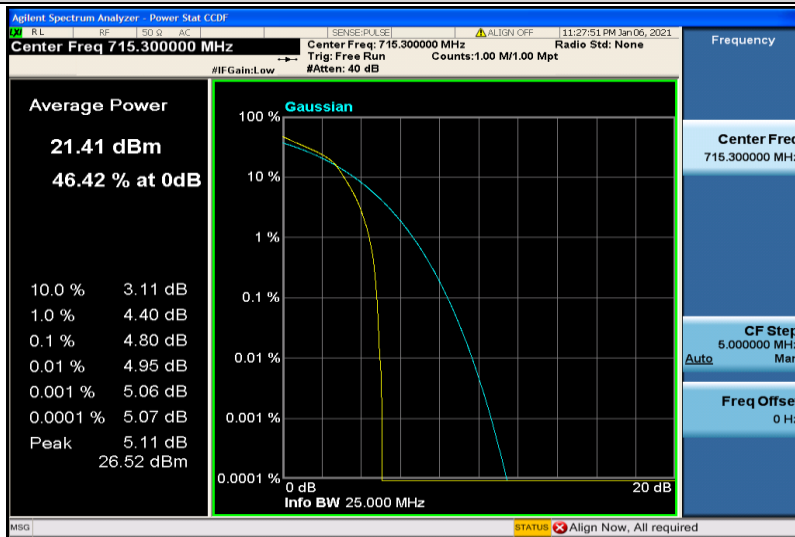

Band12-1.4MHz-16QAM-23173-1RB#0

Band12-1.4MHz-16QAM-23173-6RB#0