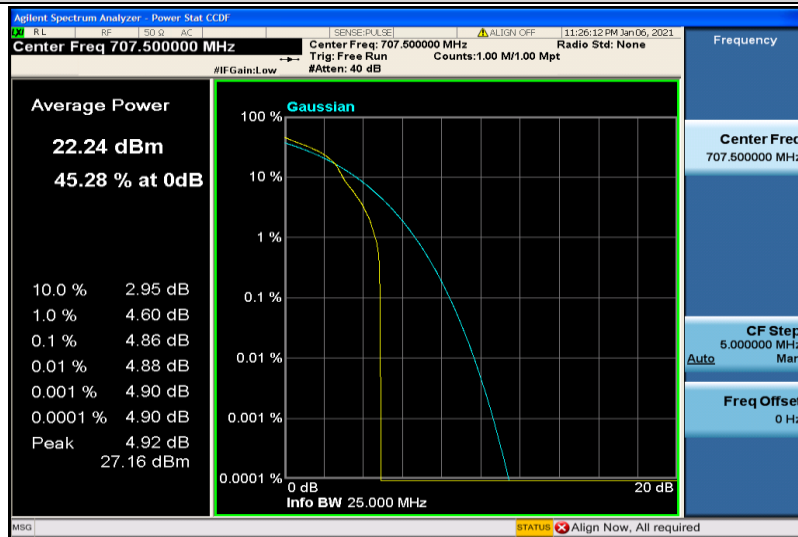

Band12-1.4MHz-QPSK-23095-6RB#0

Band12-1.4MHz-QPSK-23173-1RB#0

Band12-1.4MHz-QPSK-23173-6RB#0

Band12-1.4MHz-16QAM-23017-1RB#0

Band12-1.4MHz-16QAM-23017-6RB#0

Band12-1.4MHz-16QAM-23095-1RB#0

Band12-1.4MHz-16QAM-23095-6RB#0