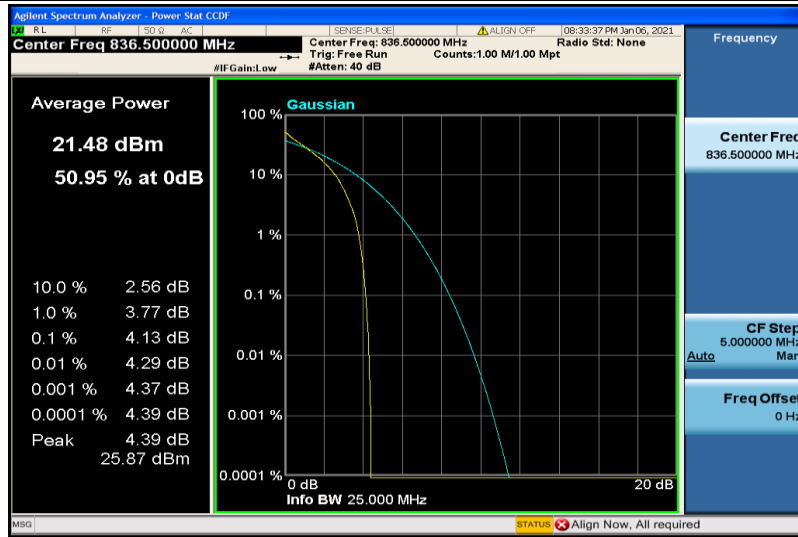

Band4-20MHz-16QAM-20175-1RB#0

Band4-20MHz-16QAM-20175-100RB#0

Band4-20MHz-16QAM-20300-1RB#0

Band4-20MHz-16QAM-20300-100RB#0

Band5-1.4MHz-QPSK-20407-1RB#0

Band5-1.4MHz-QPSK-20407-6RB#0

Band5-1.4MHz-QPSK-20525-1RB#0