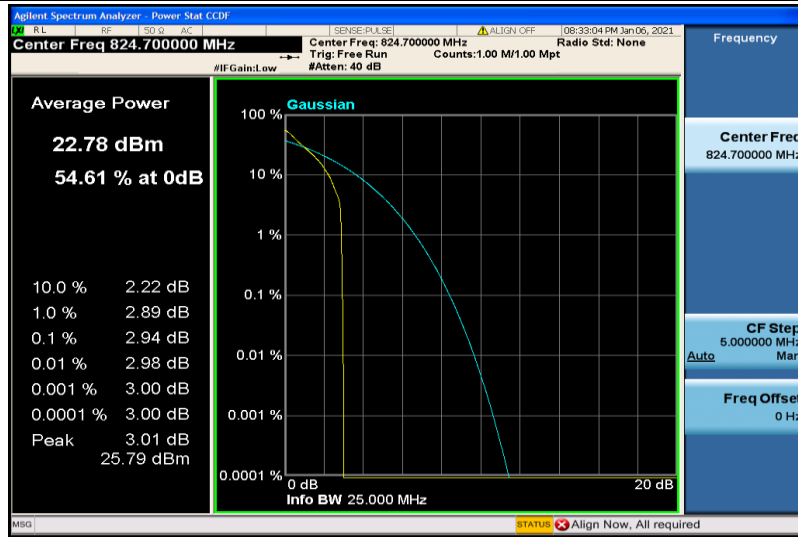

Band4-20MHz-16QAM-20175-1RB#0

Band4-20MHz-16QAM-20175-100RB#0

Band4-20MHz-16QAM-20300-1RB#0

Band4-20MHz-16QAM-20300-100RB#0

Band5-1.4MHz-QPSK-20407-1RB#0

Band5-1.4MHz-QPSK-20407-6RB#0

Band5-1.4MHz-QPSK-20525-1RB#0