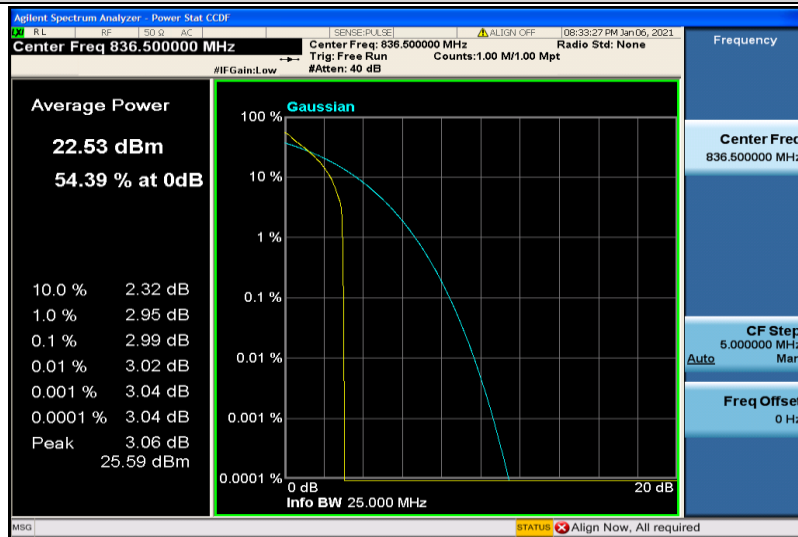

Band4-20MHz-16QAM-20175-1RB#0

Band4-20MHz-16QAM-20175-100RB#0

Band4-20MHz-16QAM-20300-1RB#0

Band4-20MHz-16QAM-20300-100RB#0

Band5-1.4MHz-QPSK-20407-1RB#0

Band5-1.4MHz-QPSK-20407-6RB#0

Band5-1.4MHz-QPSK-20525-1RB#0