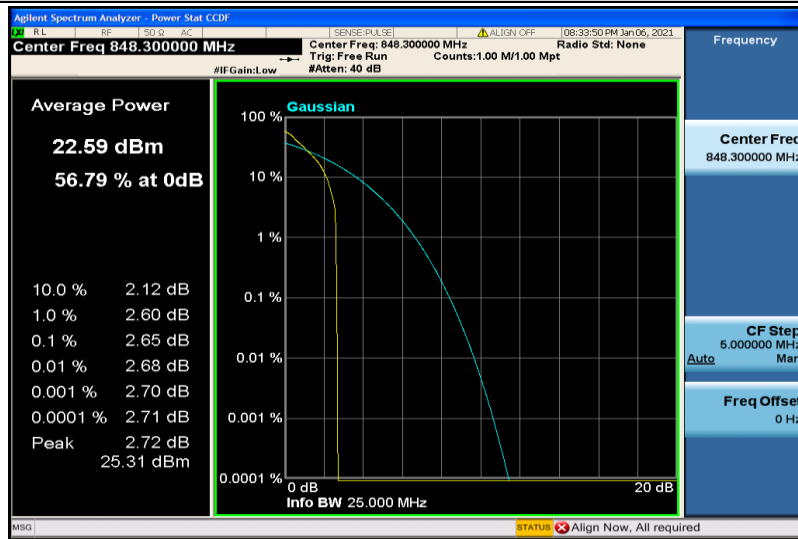

Band5-1.4MHz-QPSK-20525-6RB#0

Band5-1.4MHz-QPSK-20643-1RB#0