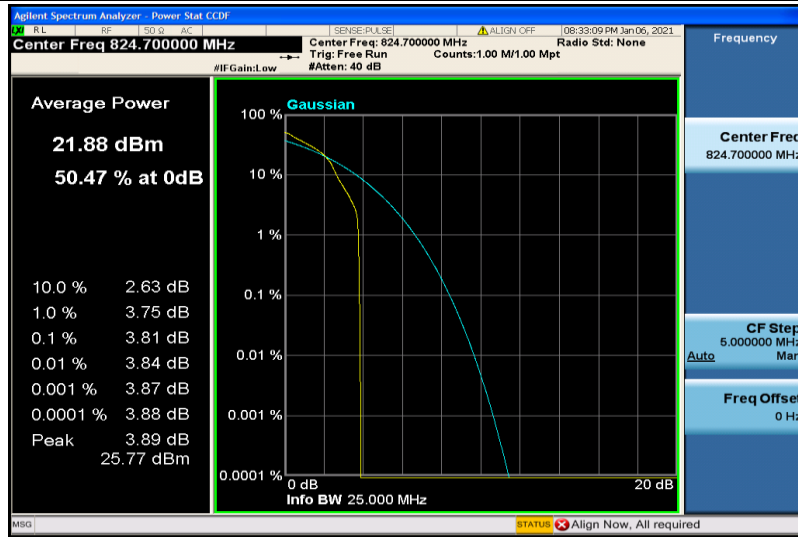

Band5-1.4MHz-QPSK-20643-6RB#0

Band5-1.4MHz-16QAM-20407-1RB#0