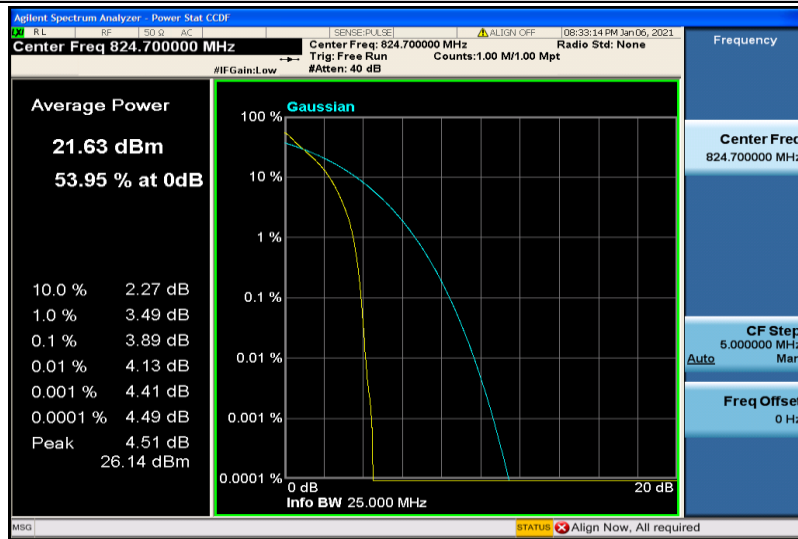

Band4-20MHz-16QAM-20175-1RB#0

Band4-20MHz-16QAM-20175-100RB#0

Band4-20MHz-16QAM-20300-1RB#0

Band4-20MHz-16QAM-20300-100RB#0

Band5-1.4MHz-QPSK-20407-1RB#0

Band5-1.4MHz-QPSK-20407-6RB#0

Band5-1.4MHz-QPSK-20525-1RB#0