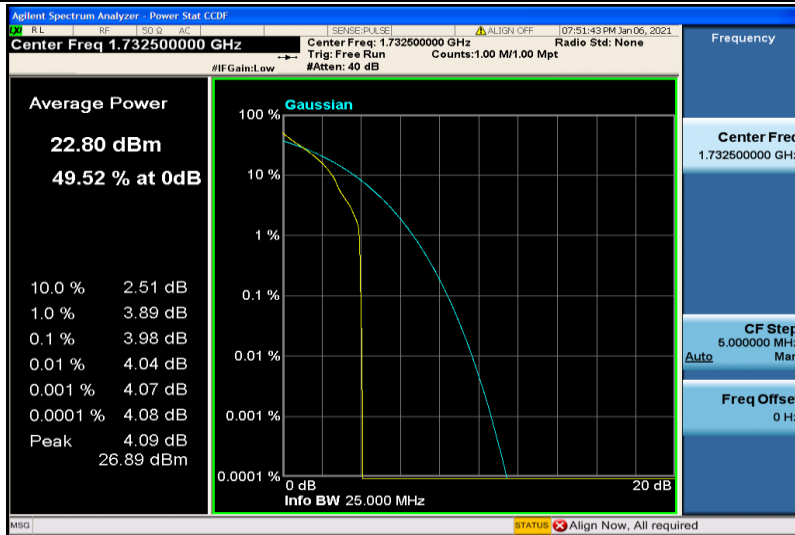

Band4-15MHz-QPSK-20025-75RB#0

Band4-15MHz-QPSK-20175-1RB#0