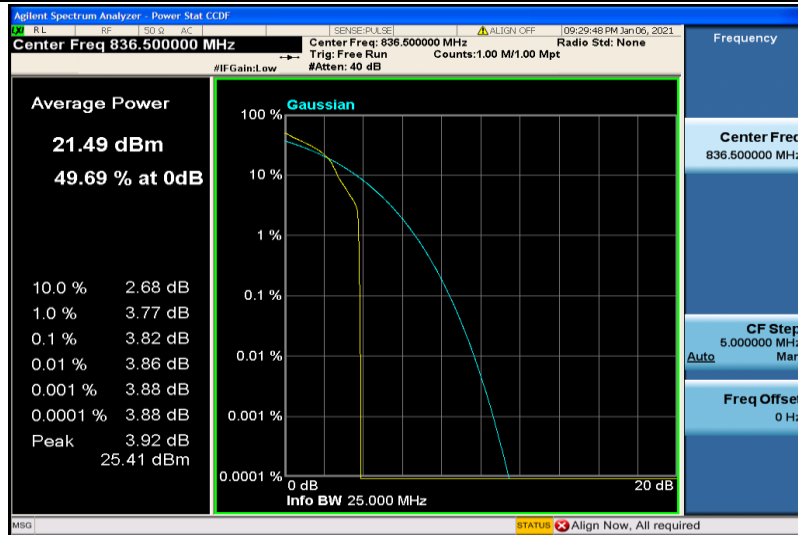

Band5-10MHz-16QAM-20450-50RB#0

Band5-10MHz-16QAM-20525-1RB#0