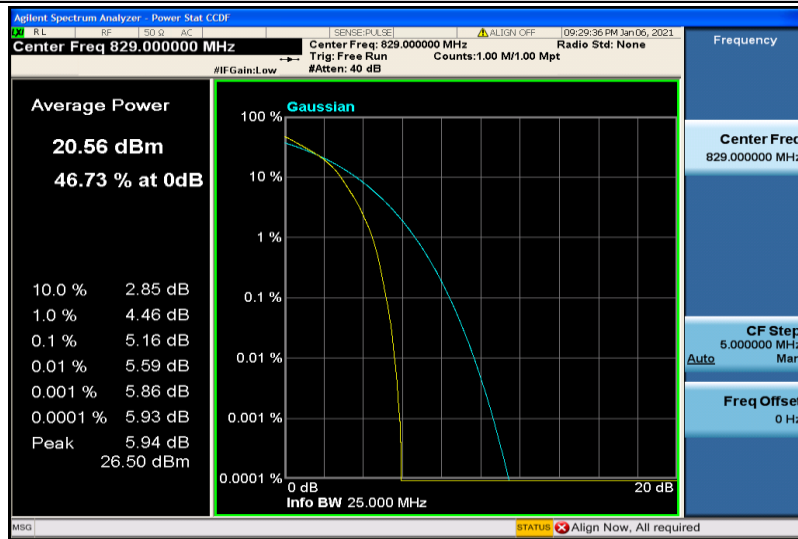

Band5-10MHz-16QAM-20450-1RB#0

Band5-10MHz-16QAM-20450-50RB#0