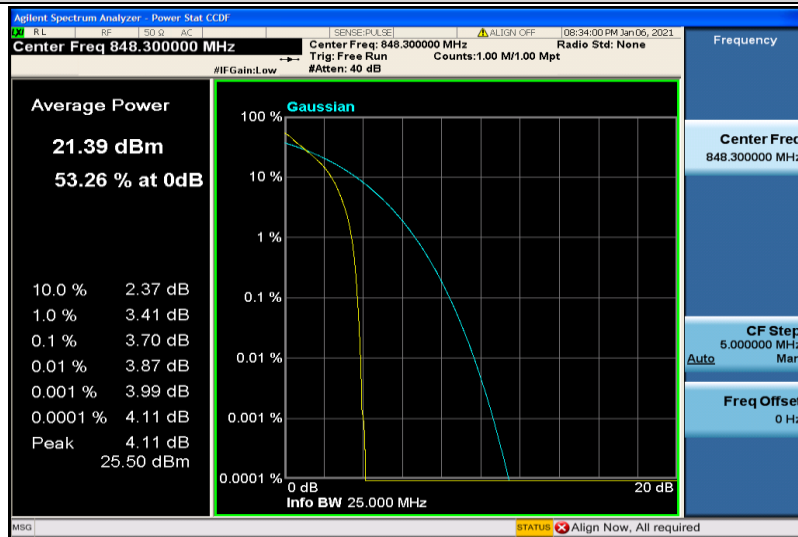

Band5-1.4MHz-QPSK-20643-1RB#0

Band5-1.4MHz-QPSK-20643-6RB#0