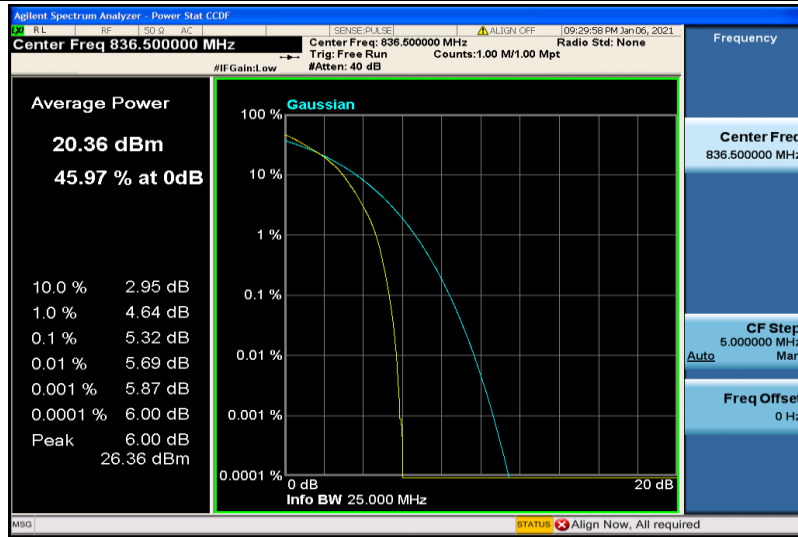

Band5-10MHz-16QAM-20525-1RB#0

Band5-10MHz-16QAM-20525-50RB#0