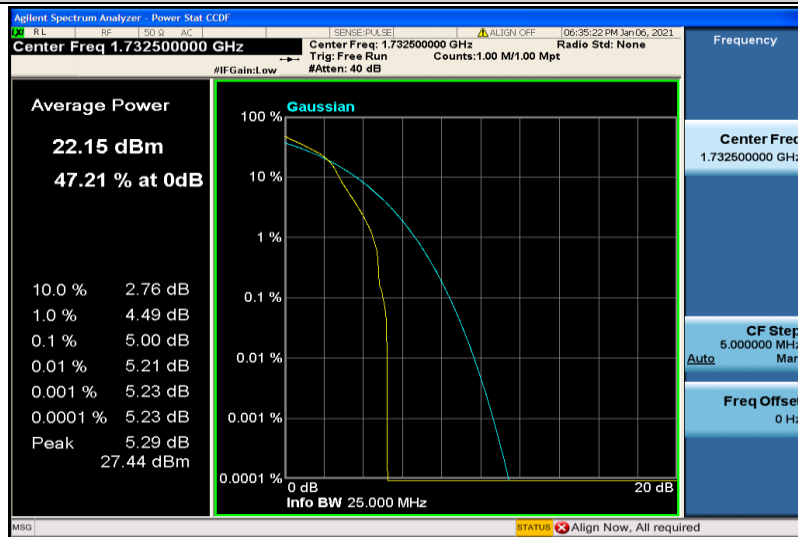

Band4-1.4MHz-16QAM-19957-6RB#0

Band4-1.4MHz-16QAM-20175-1RB#0