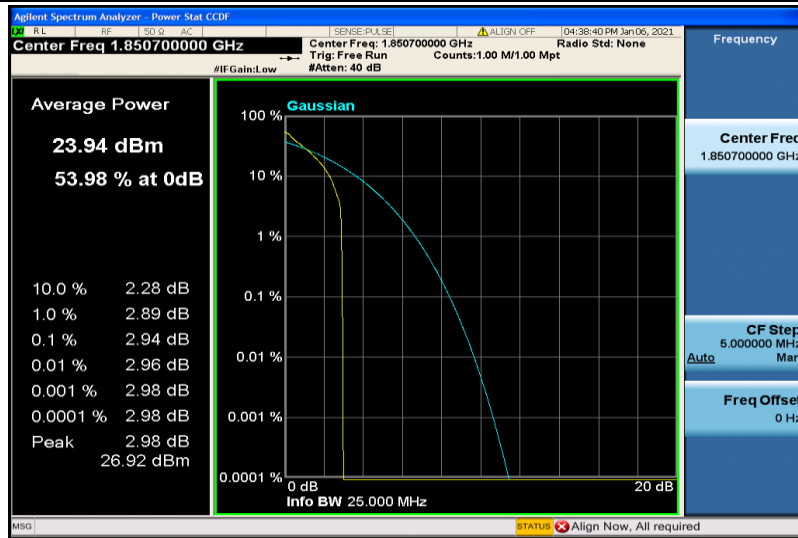

Test Graphs

Band2-1.4MHz-QPSK-18607-1RB#0