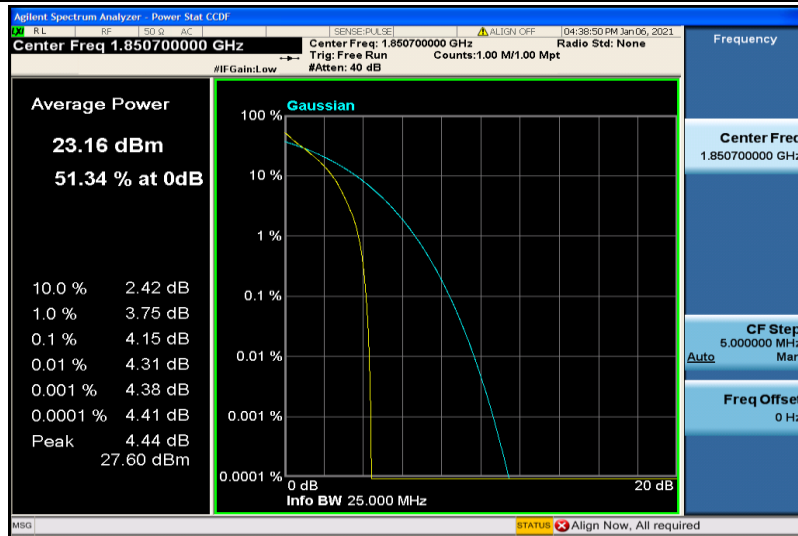

Band2-1.4MHz-QPSK-18607-6RB#0