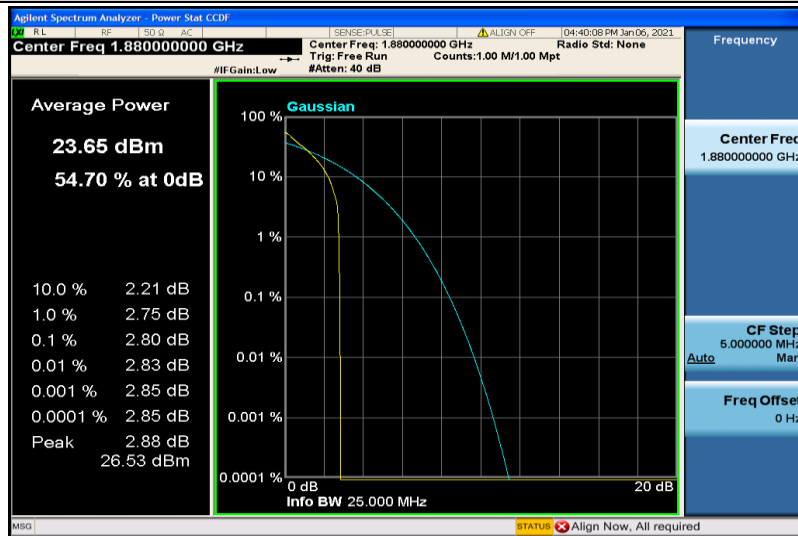

Band2-1.4MHz-QPSK-18900-1RB#0