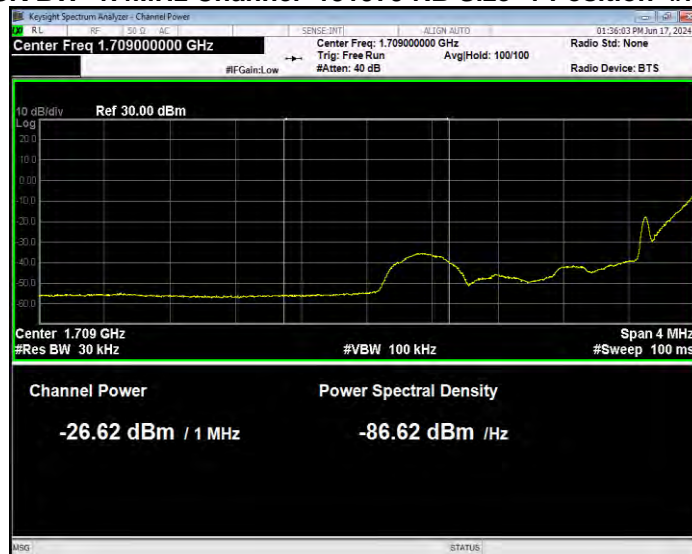

Band66 QPSK BW=1.4MHz Channel=131979 RB Size=1 Position=#Max Extended