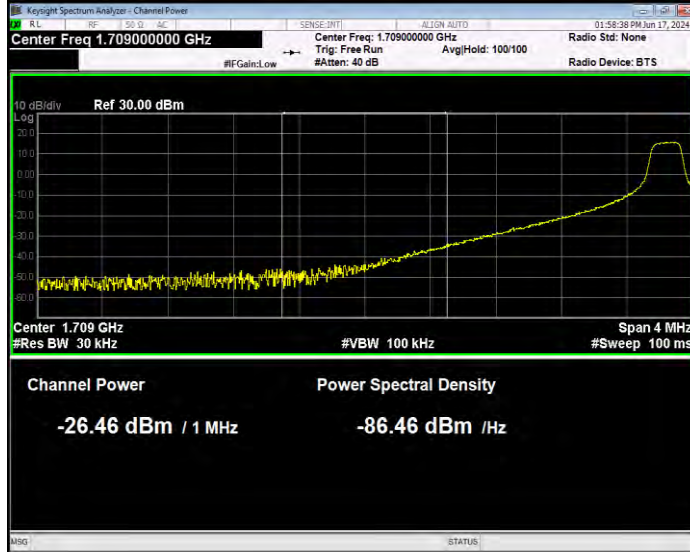

Band66 16QAM BW=15MHz Channel=132047 RB Size=1 Position=#0 Extended