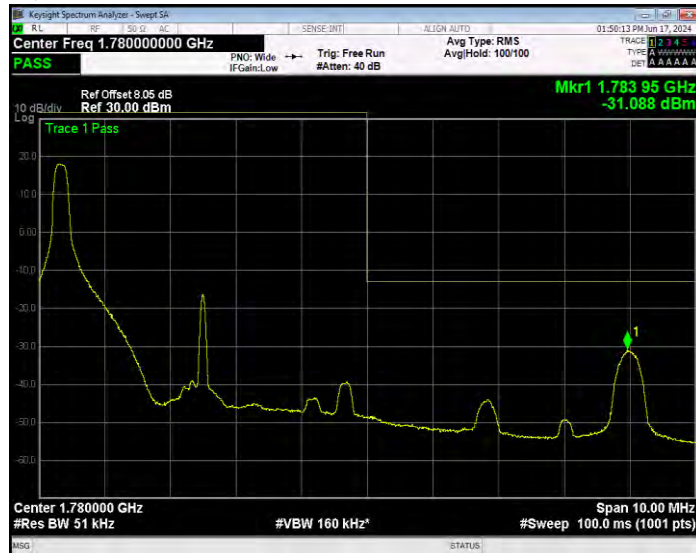

Band66 16QAM BW=5MHz Channel=132647 RB Size=1 Position=#0 Normal