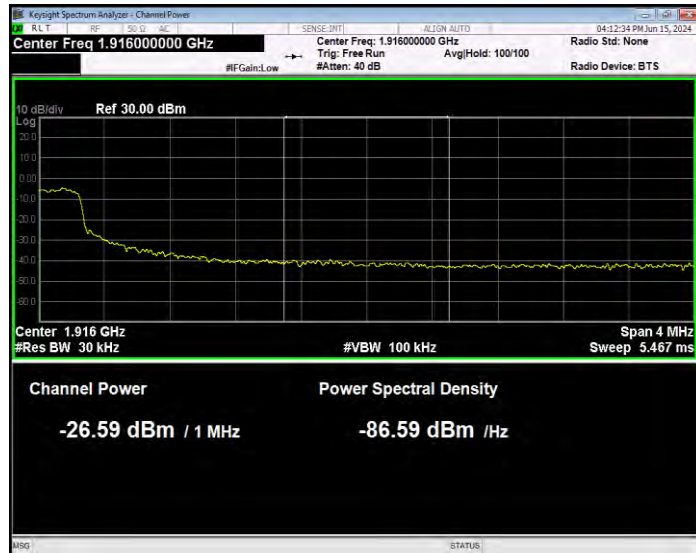

Band25 QPSK BW=15MHz Channel=26615 RB Size=75 Position=#0 Extended