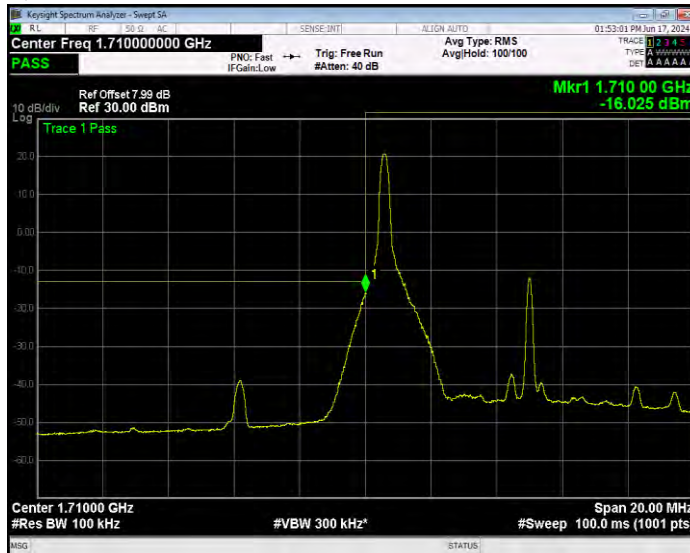

Band66 16QAM BW=10MHz Channel=132022 RB Size=1 Position=#0 Normal