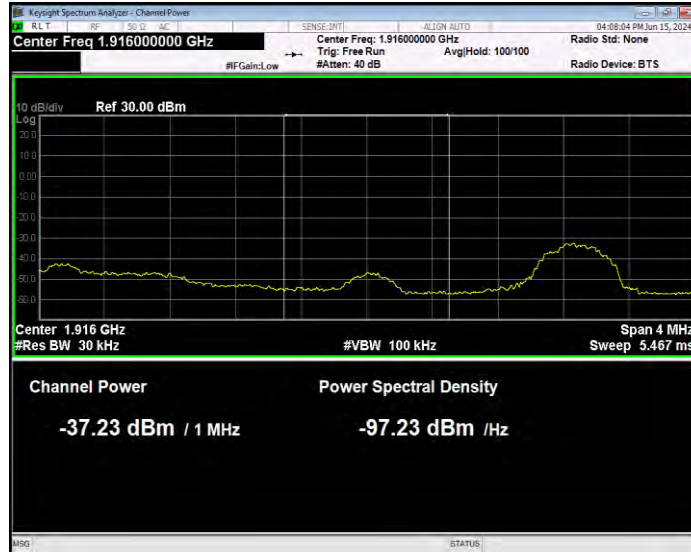

Band25 QPSK BW=3MHz Channel=26675 RB Size=1 Position=#0 Extended