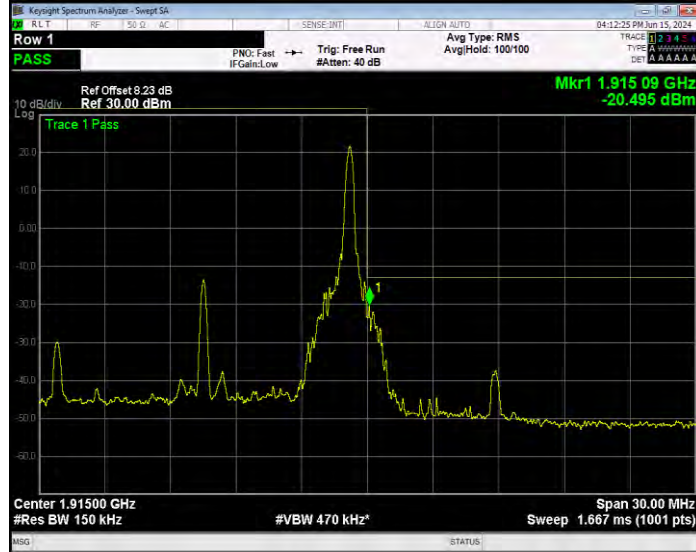

Band25 QPSK BW=15MHz Channel=26615 RB Size=1 Position=#Max Normal