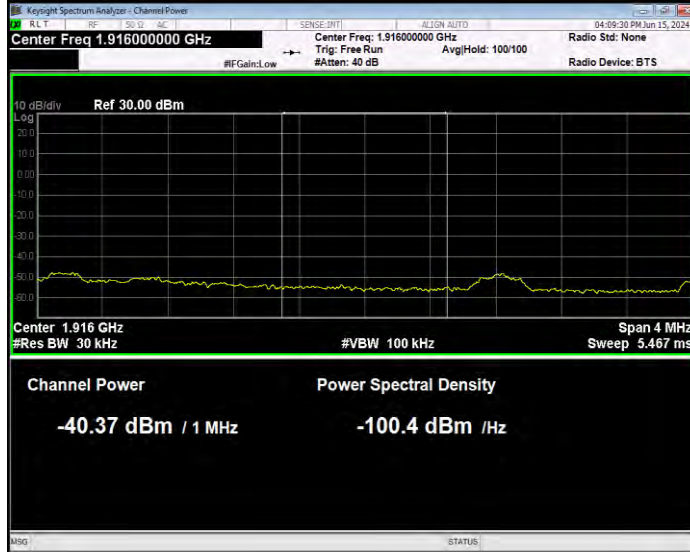

Band25 QPSK BW=5MHz Channel=26665 RB Size=1 Position=#0 Extended