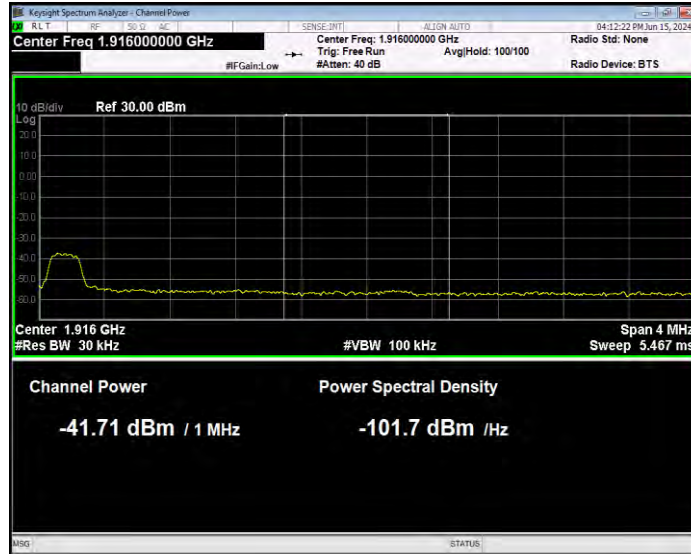

Band25 QPSK BW=15MHz Channel=26615 RB Size=1 Position=#0 Extended