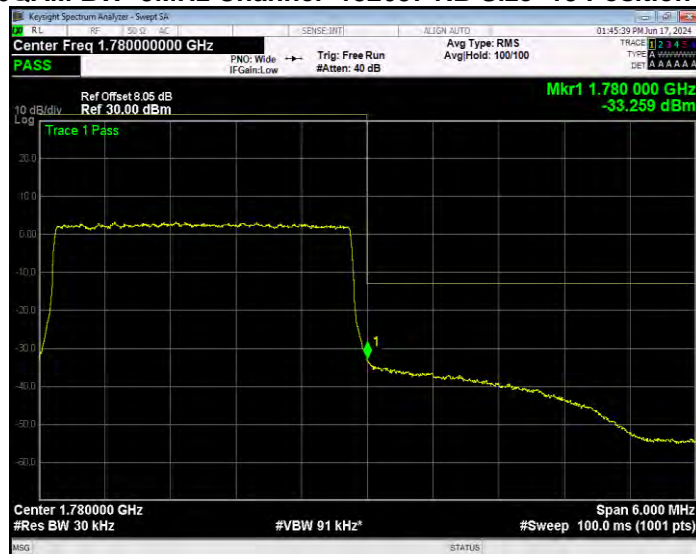

Band66 16QAM BW=3MHz Channel=132657 RB Size=15 Position=#0 Normal