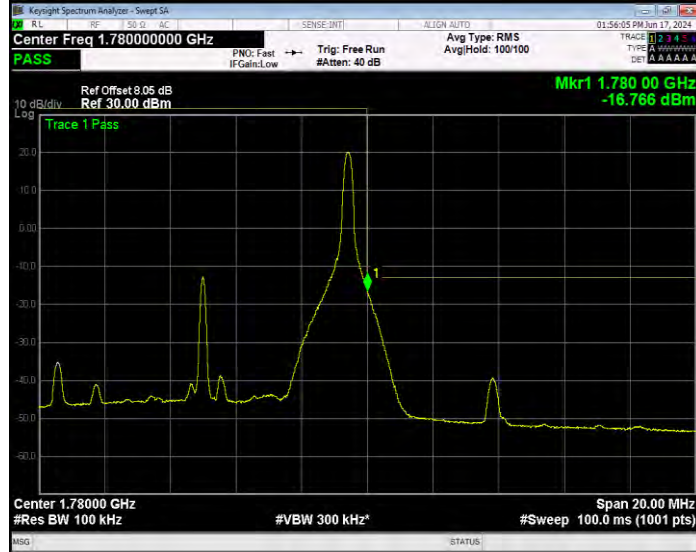

Band66 16QAM BW=10MHz Channel=132622 RB Size=1 Position=#Max Normal