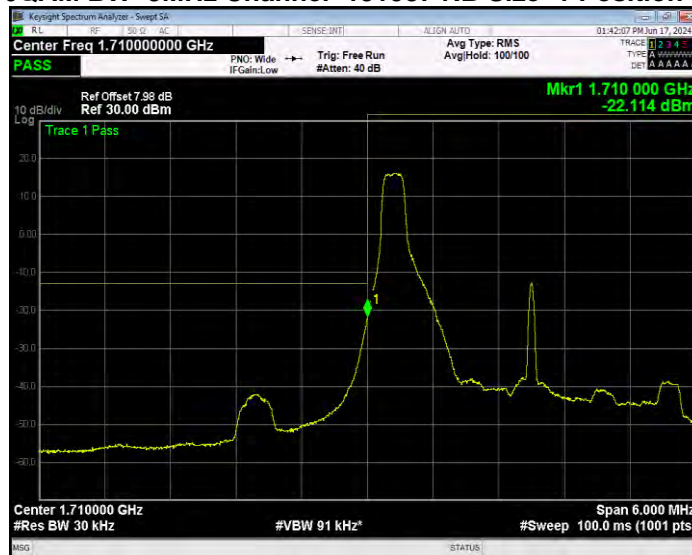

Band66 16QAM BW=3MHz Channel=131987 RB Size=1 Position=#0 Normal