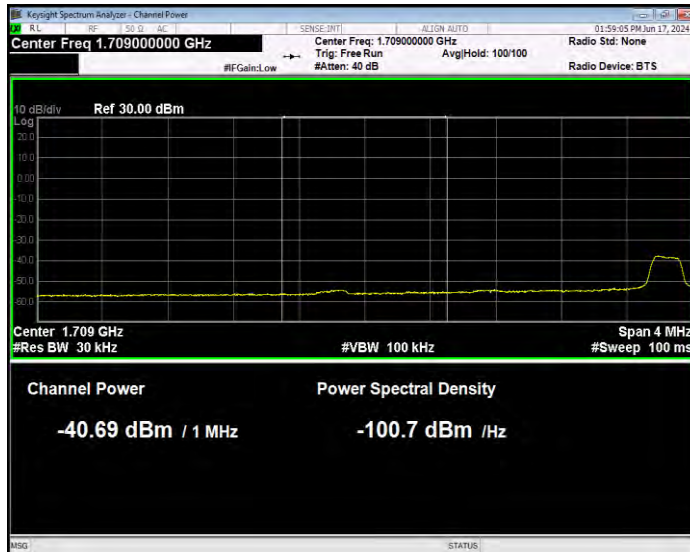

Band66 16QAM BW=15MHz Channel=132047 RB Size=1 Position=#Max Extended