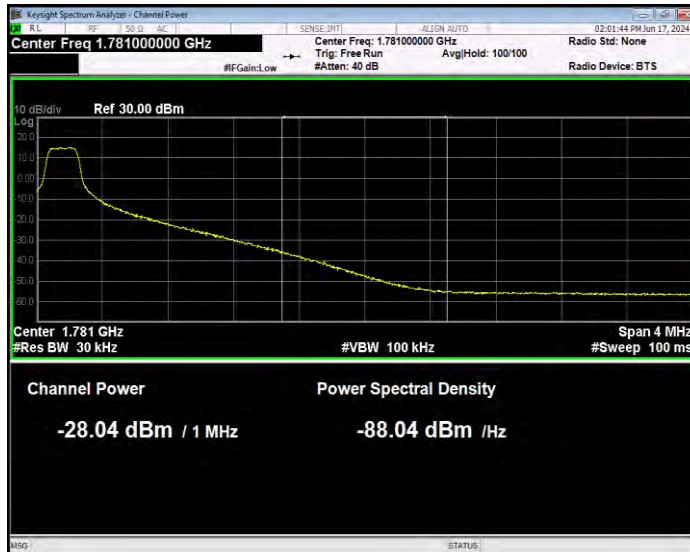

Band66 16QAM BW=15MHz Channel=132597 RB Size=1 Position=#Max Extended