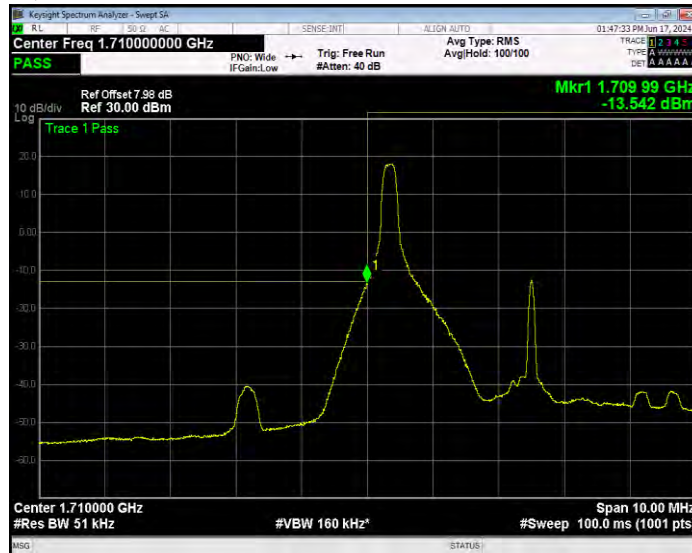

Band66 16QAM BW=5MHz Channel=131997 RB Size=1 Position=#0 Normal