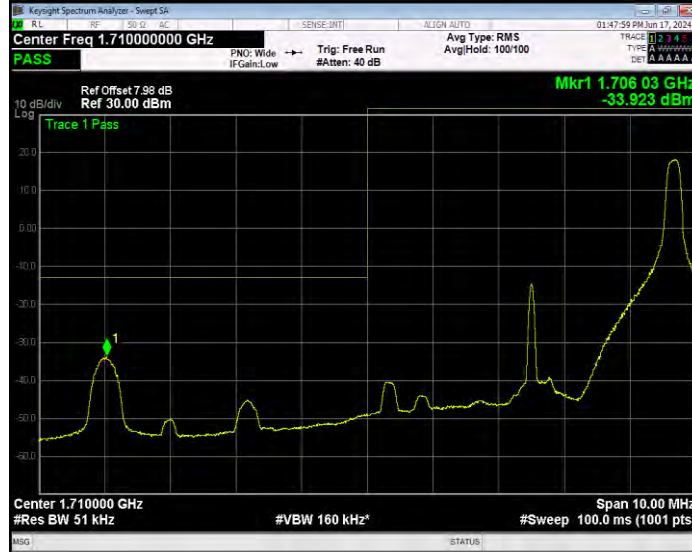

Band66 16QAM BW=5MHz Channel=131997 RB Size=1 Position=#Max Normal