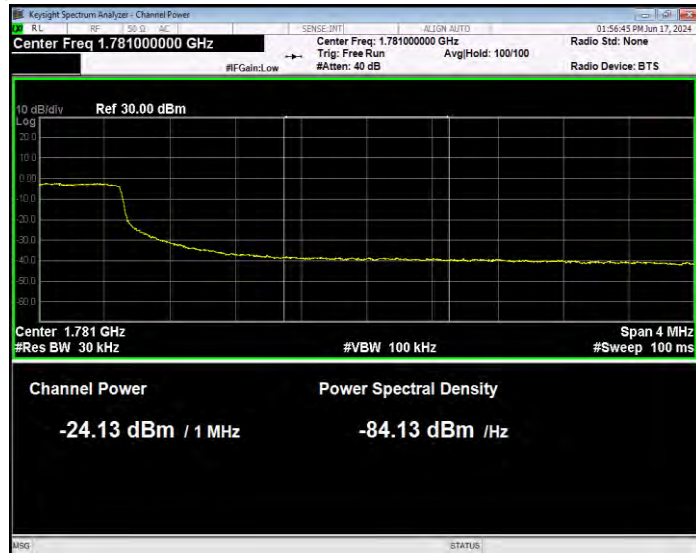

Band66 16QAM BW=10MHz Channel=132622 RB Size=50 Position=#0 Extended