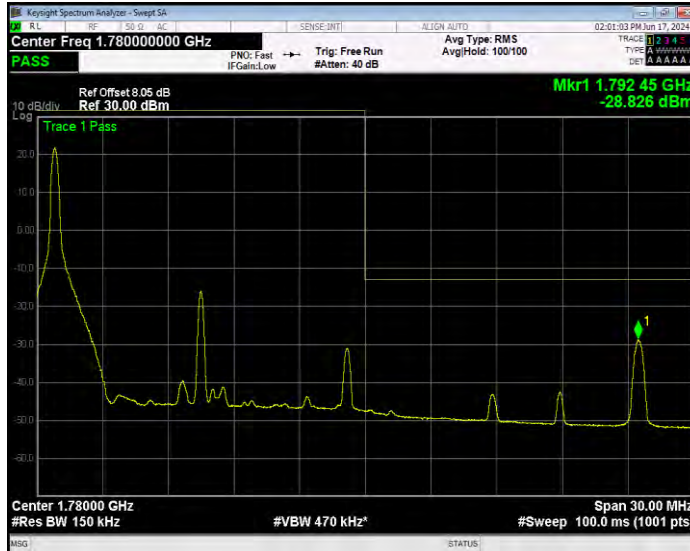

Band66 16QAM BW=15MHz Channel=132597 RB Size=1 Position=#0 Normal