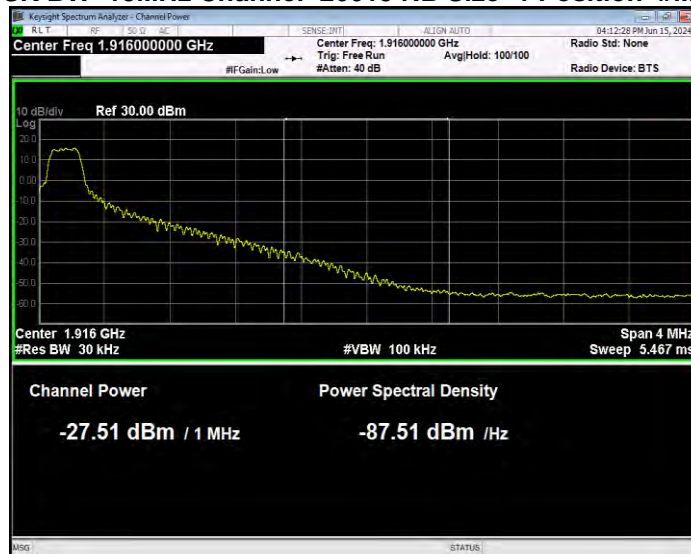

Band25 QPSK BW=15MHz Channel=26615 RB Size=1 Position=#Max Extended