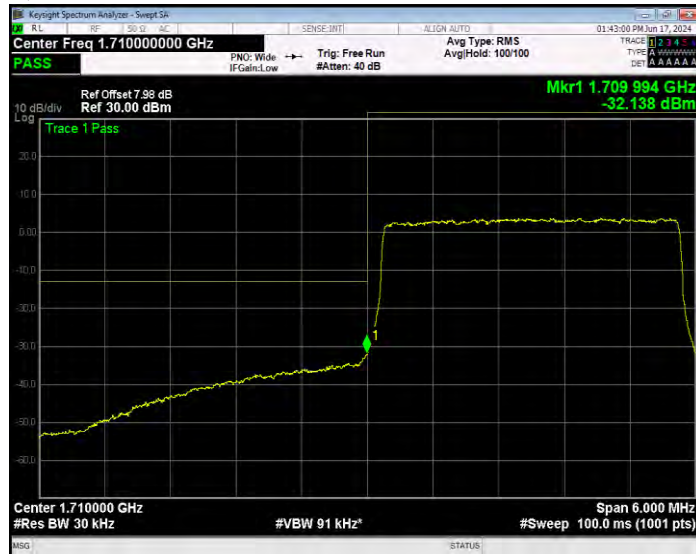

Band66 16QAM BW=3MHz Channel=131987 RB Size=15 Position=#0 Normal