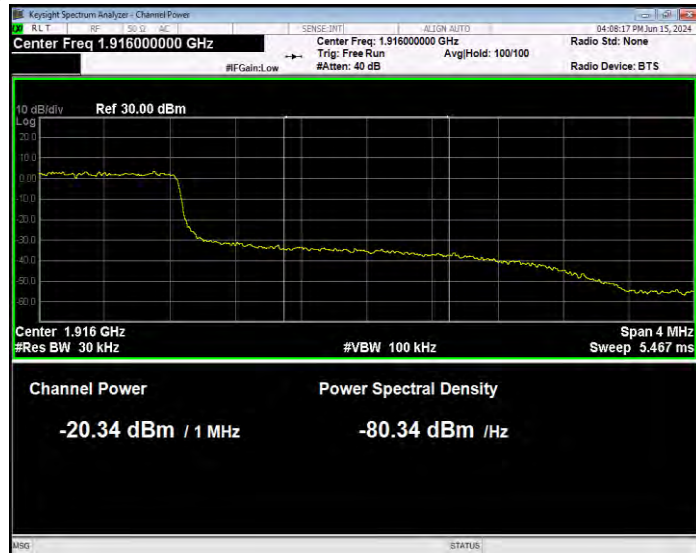

Band25 QPSK BW=3MHz Channel=26675 RB Size=15 Position=#0 Extended