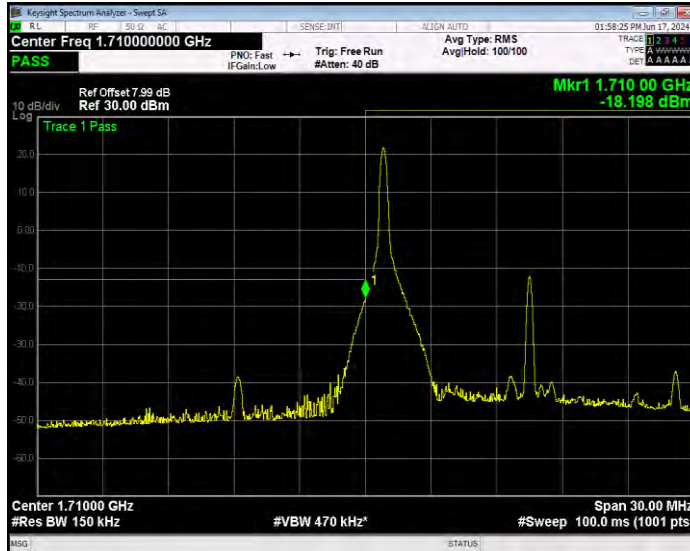

Band66 16QAM BW=15MHz Channel=132047 RB Size=1 Position=#0 Normal