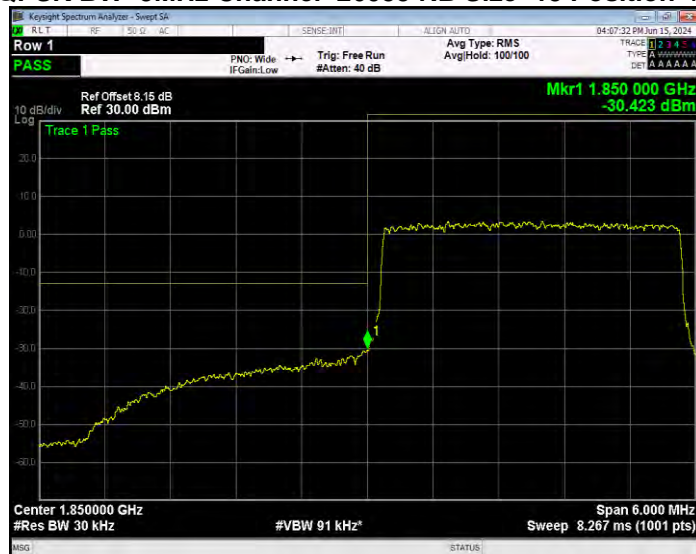

Band25 QPSK BW=3MHz Channel=26055 RB Size=15 Position=#0 Normal