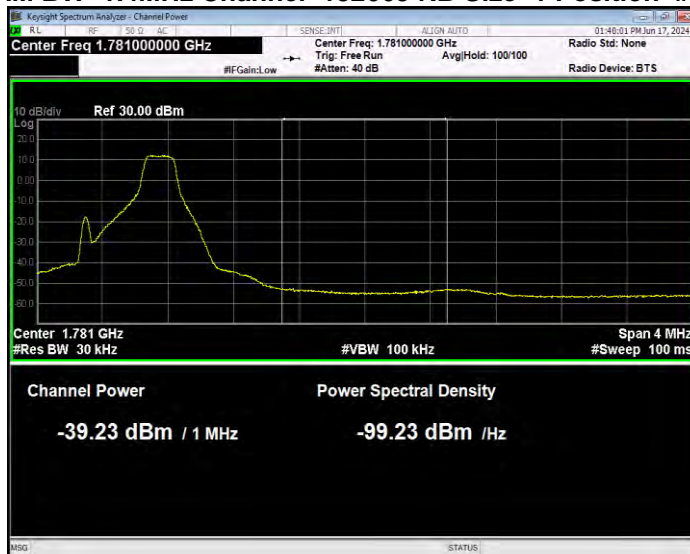

Band66 16QAM BW=1.4MHz Channel=132665 RB Size=1 Position=#Max Extended