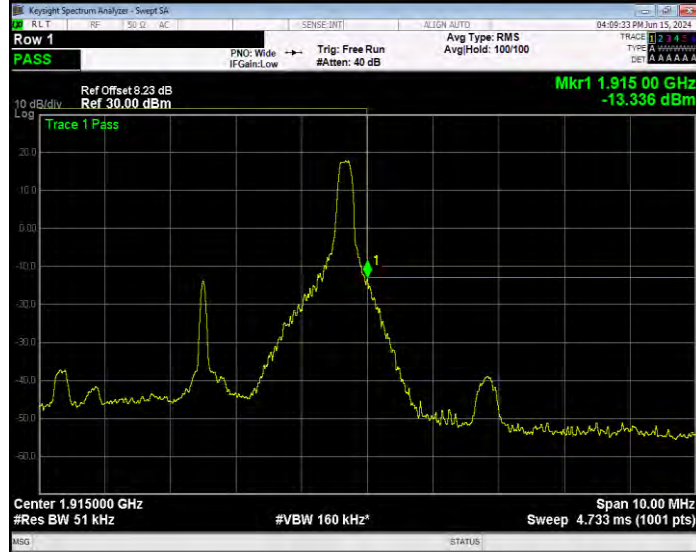

Band25 QPSK BW=5MHz Channel=26665 RB Size=1 Position=#Max Normal