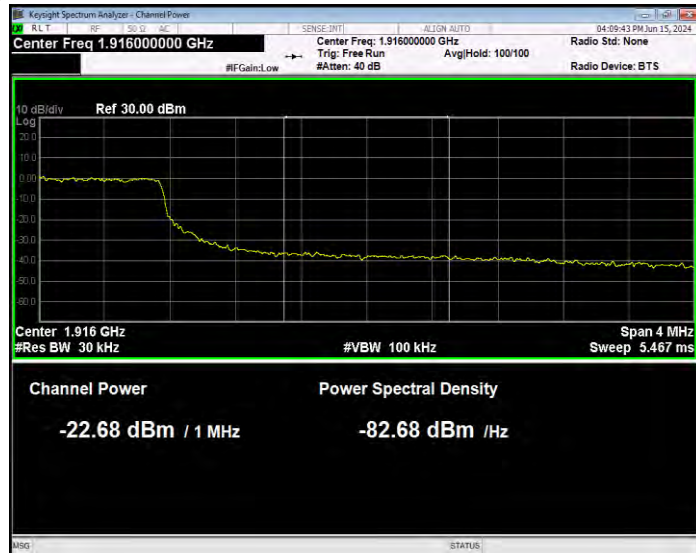

Band25 QPSK BW=5MHz Channel=26665 RB Size=25 Position=#0 Extended