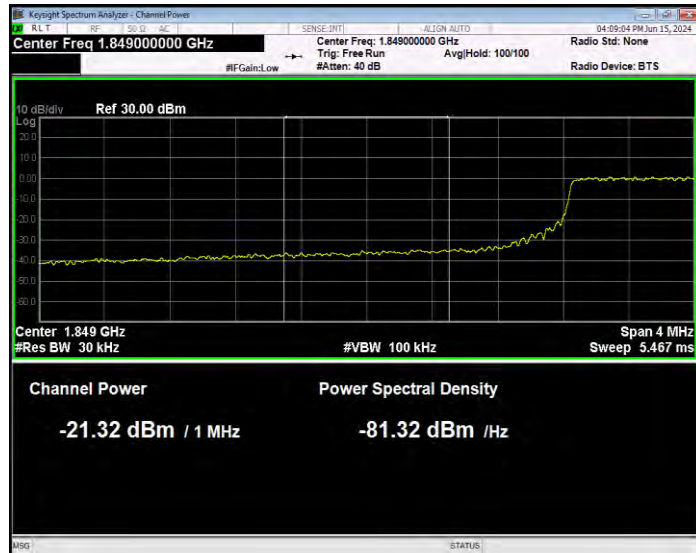

Band25 QPSK BW=5MHz Channel=26065 RB Size=25 Position=#0 Extended