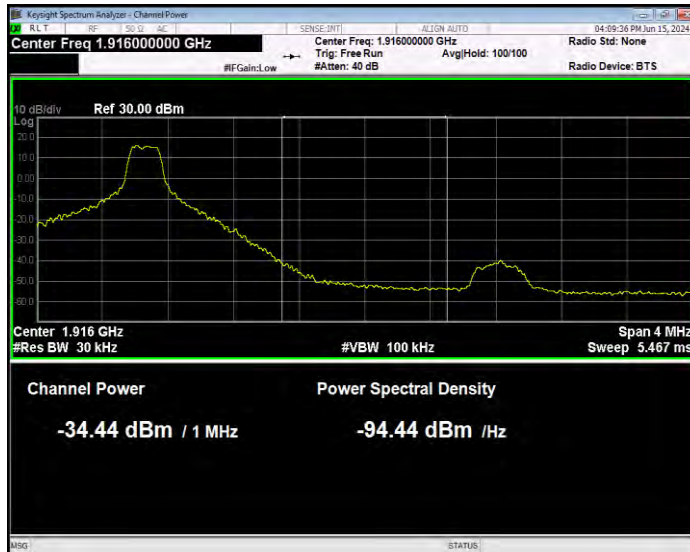

Band25 QPSK BW=5MHz Channel=26665 RB Size=1 Position=#Max Extended