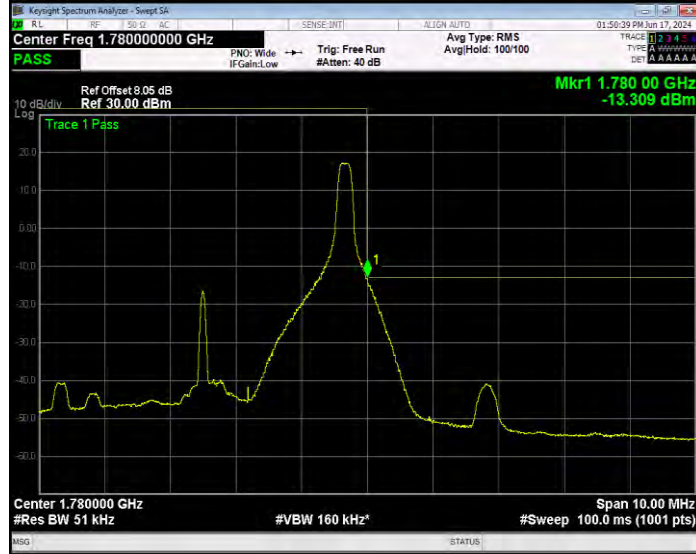

Band66 16QAM BW=5MHz Channel=132647 RB Size=1 Position=#Max Normal