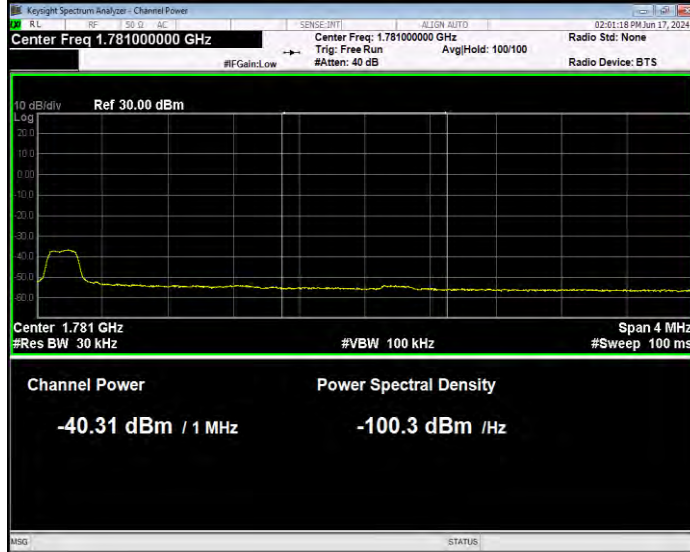

Band66 16QAM BW=15MHz Channel=132597 RB Size=1 Position=#0 Extended