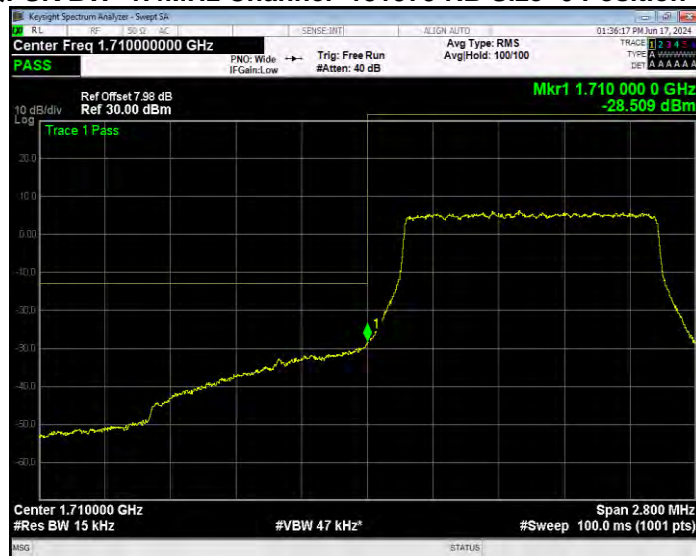

Band66 QPSK BW=1.4MHz Channel=131979 RB Size=6 Position=#0 Normal