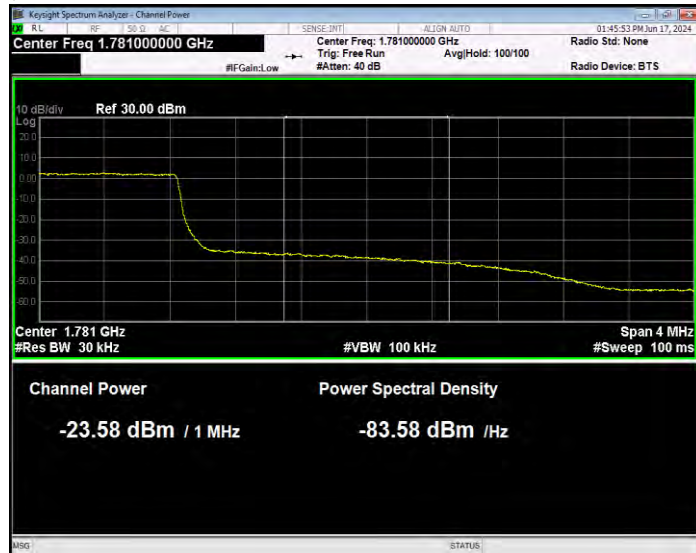

Band66 16QAM BW=3MHz Channel=132657 RB Size=15 Position=#0 Extended