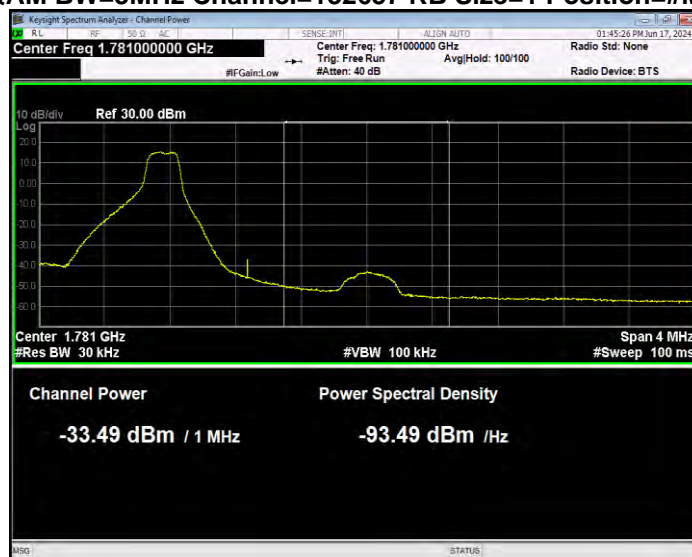

Band66 16QAM BW=3MHz Channel=132657 RB Size=1 Position=#Max Extended