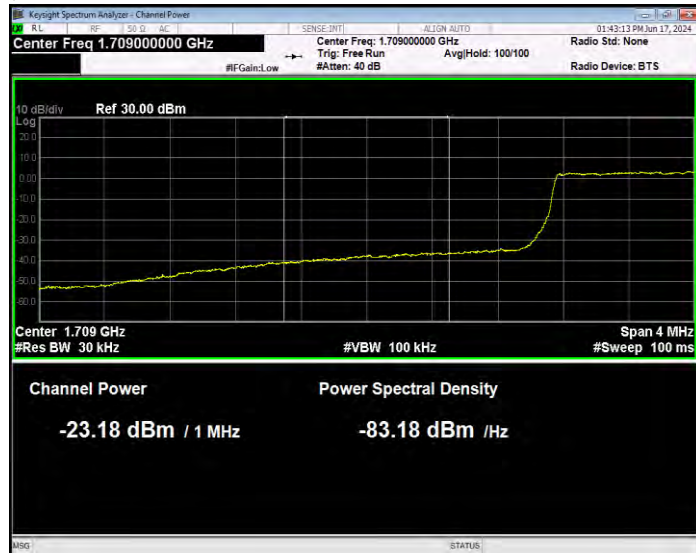

Band66 16QAM BW=3MHz Channel=131987 RB Size=15 Position=#0 Extended