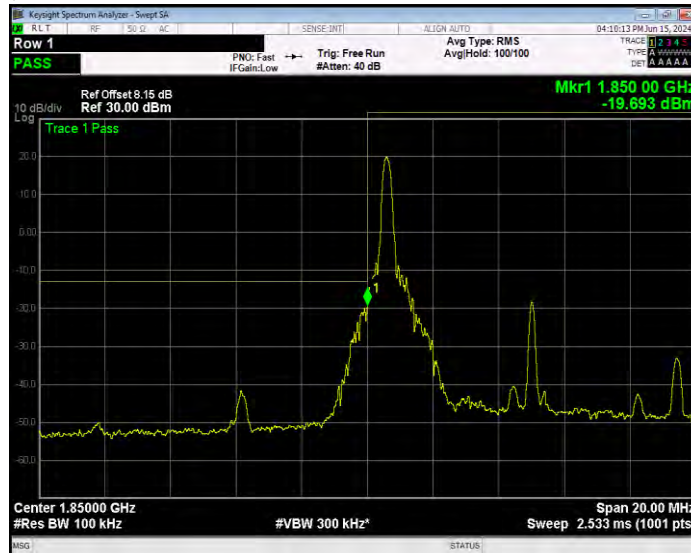

Band25 QPSK BW=10MHz Channel=26090 RB Size=1 Position=#0 Normal