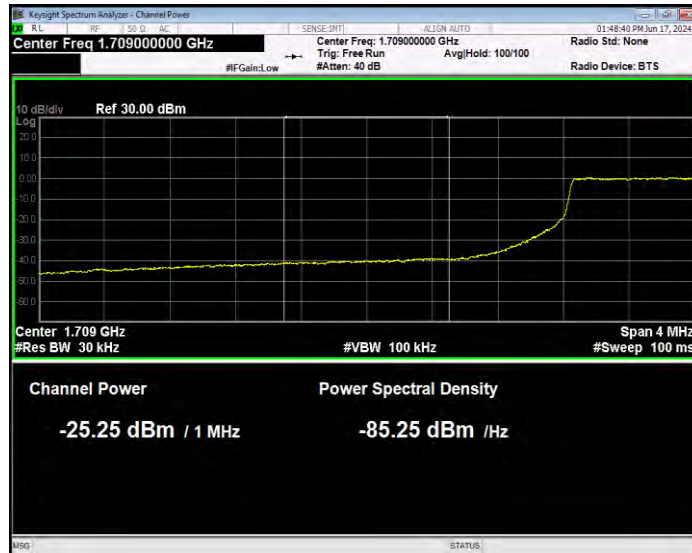

Band66 16QAM BW=5MHz Channel=131997 RB Size=25 Position=#0 Extended