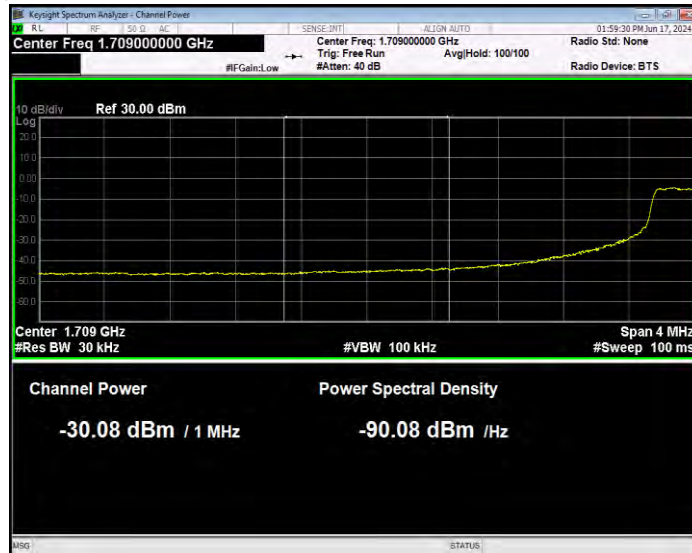

Band66 16QAM BW=15MHz Channel=132047 RB Size=75 Position=#0 Extended