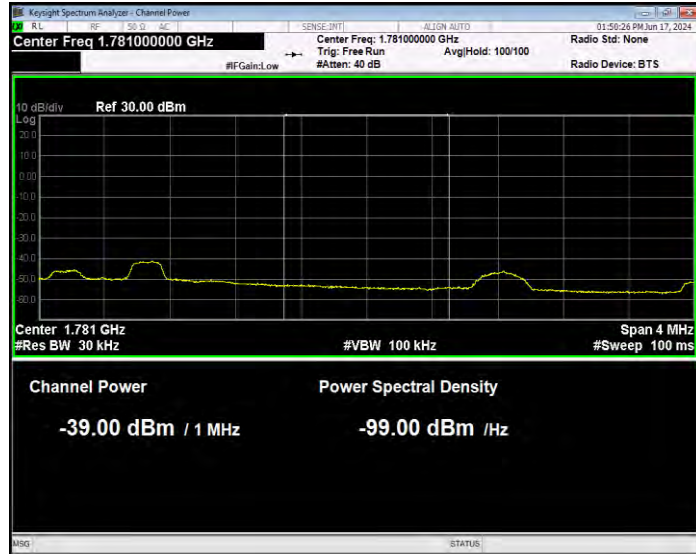

**Band66 16QAM BW=5MHz Channel=131997 RB Size=25 Position=#0 Extended**

**Band66 16QAM BW=5MHz Channel=131997 RB Size=25 Position=#0 Normal**

**Band66 16QAM BW=5MHz Channel=132647 RB Size=1 Position=#0 Extended**