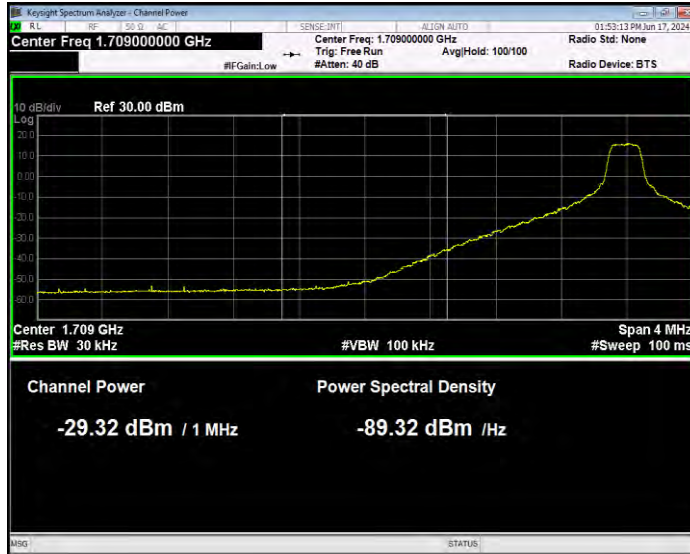

Band66 16QAM BW=10MHz Channel=132022 RB Size=1 Position=#0 Extended