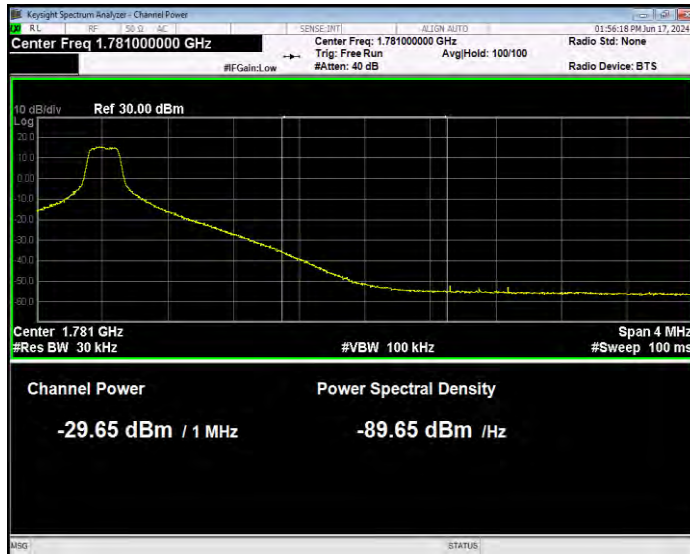

Band66 16QAM BW=10MHz Channel=132622 RB Size=1 Position=#Max Extended