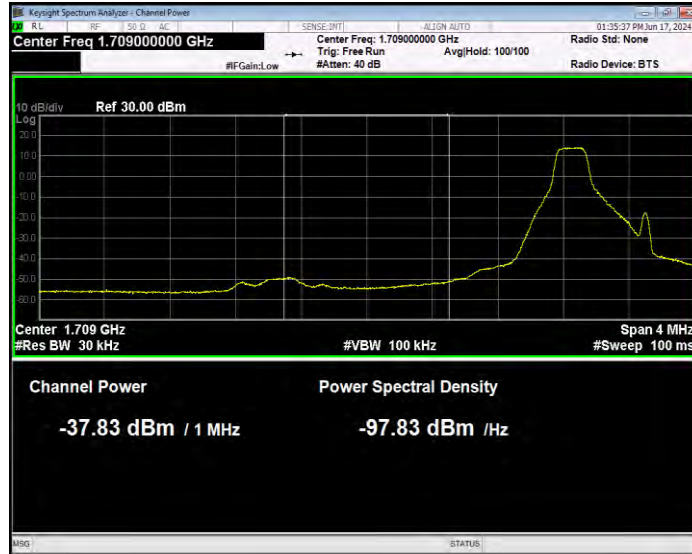

Band66 QPSK BW=1.4MHz Channel=131979 RB Size=1 Position=#0 Extended