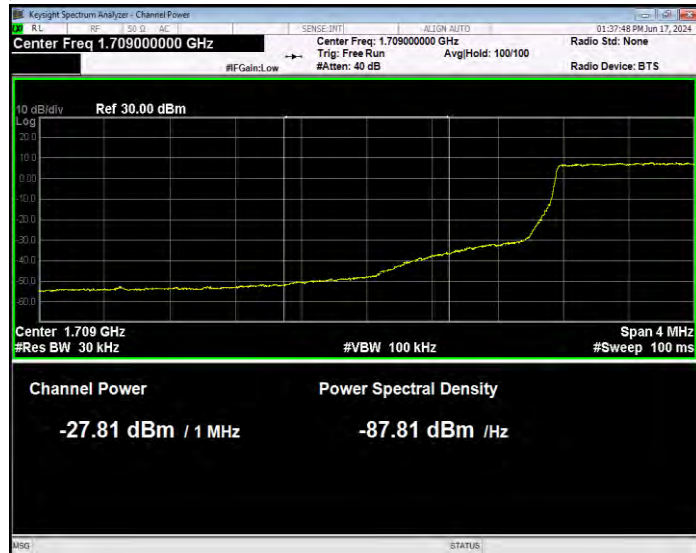

Band66 16QAM BW=1.4MHz Channel=131979 RB Size=6 Position=#0 Extended