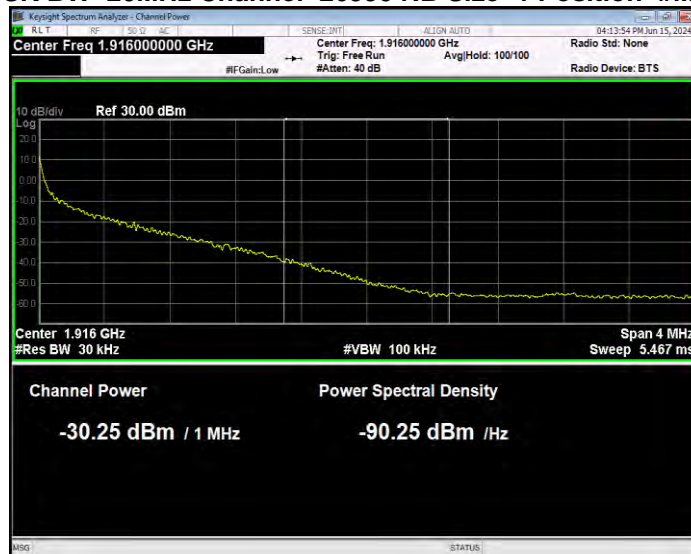

Band25 QPSK BW=20MHz Channel=26590 RB Size=1 Position=#Max Extended