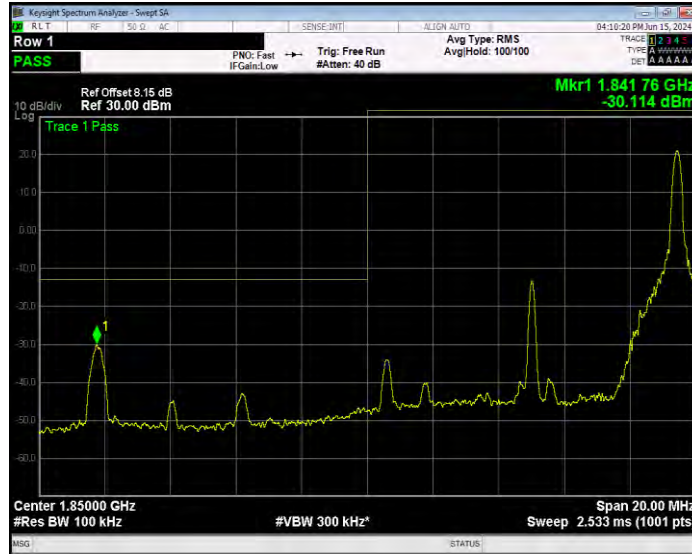

Band25 QPSK BW=10MHz Channel=26090 RB Size=1 Position=#Max Normal