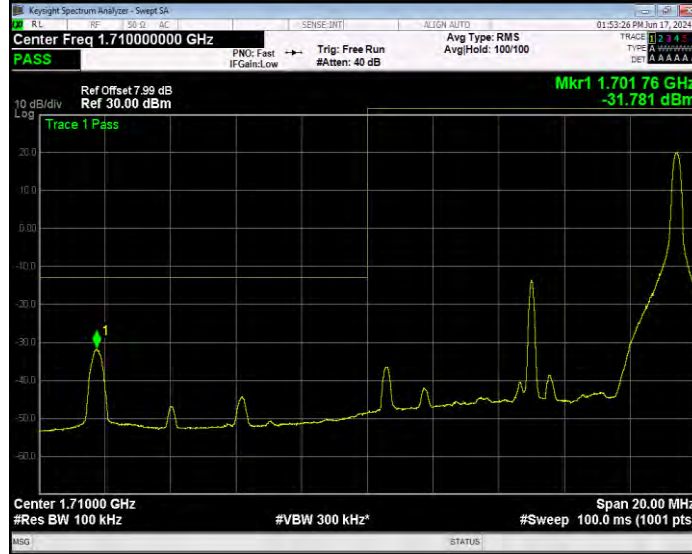

Band66 16QAM BW=10MHz Channel=132022 RB Size=1 Position=#Max Normal