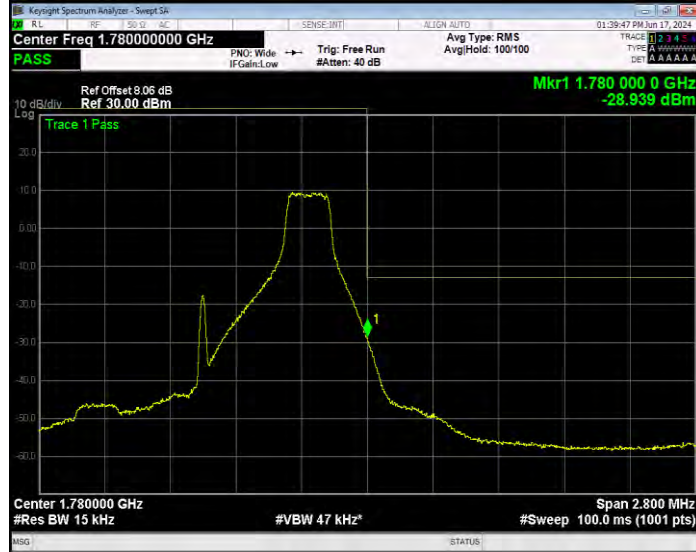

Band66 16QAM BW=1.4MHz Channel=132665 RB Size=1 Position=#Max Normal