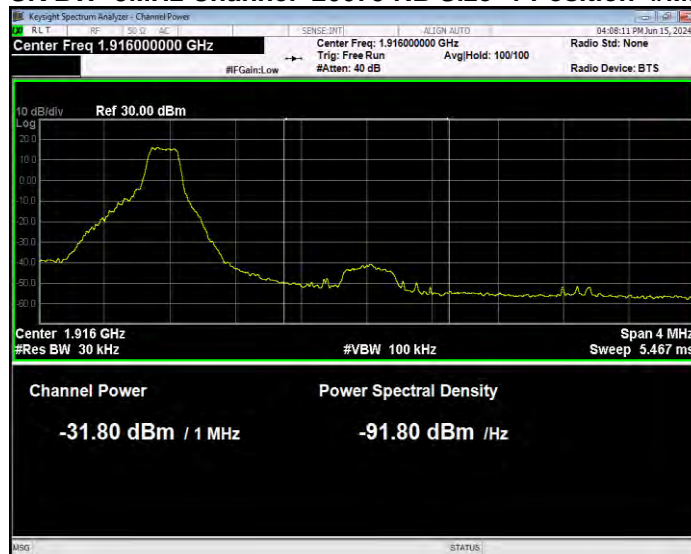

Band25 QPSK BW=3MHz Channel=26675 RB Size=1 Position=#Max Extended