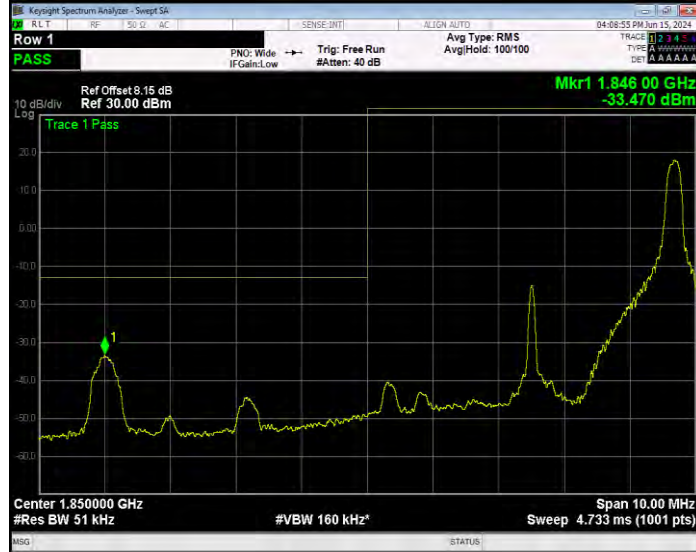

Band25 QPSK BW=5MHz Channel=26065 RB Size=1 Position=#Max Normal