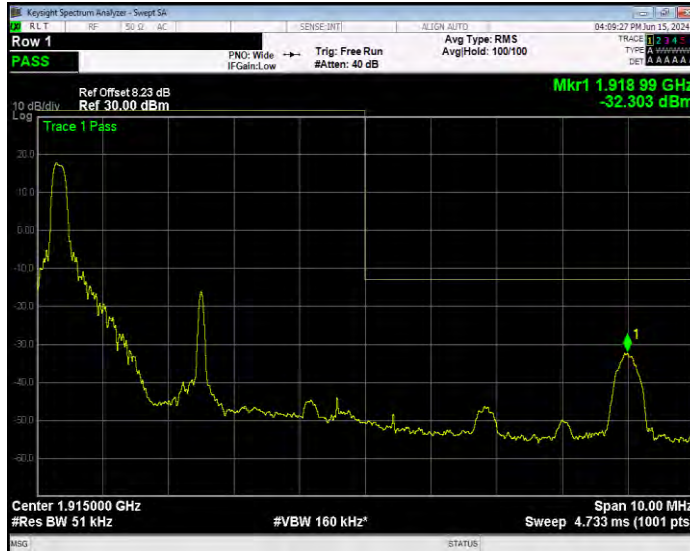

Band25 QPSK BW=5MHz Channel=26665 RB Size=1 Position=#0 Normal