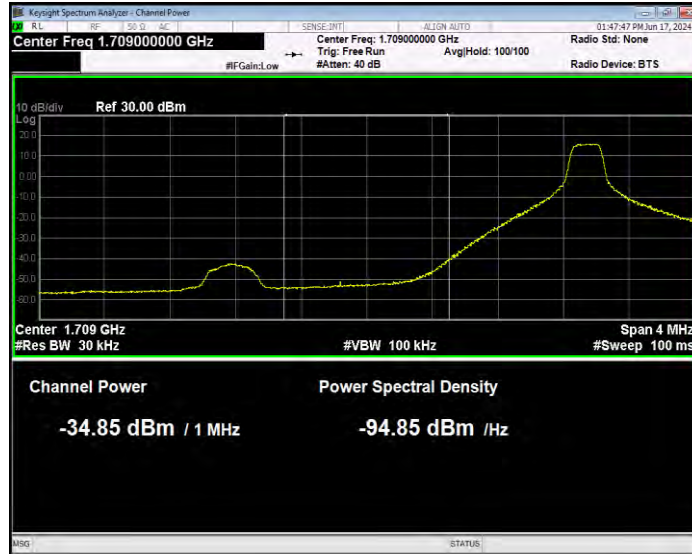

Band66 16QAM BW=5MHz Channel=131997 RB Size=1 Position=#0 Extended