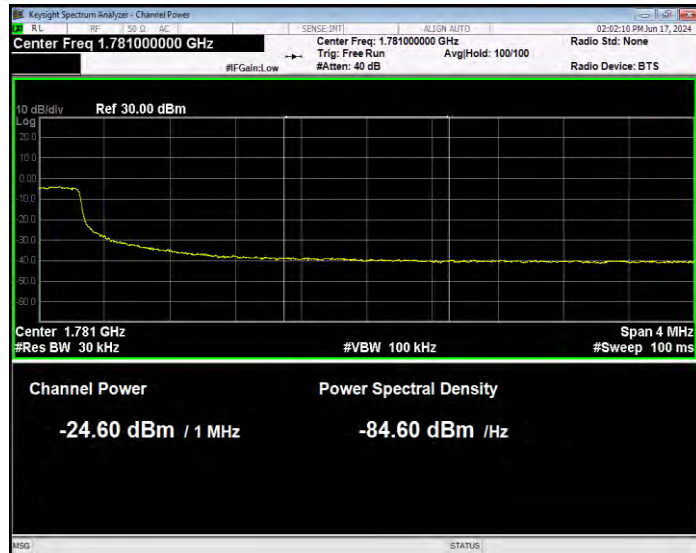

Band66 16QAM BW=15MHz Channel=132597 RB Size=75 Position=#0 Extended