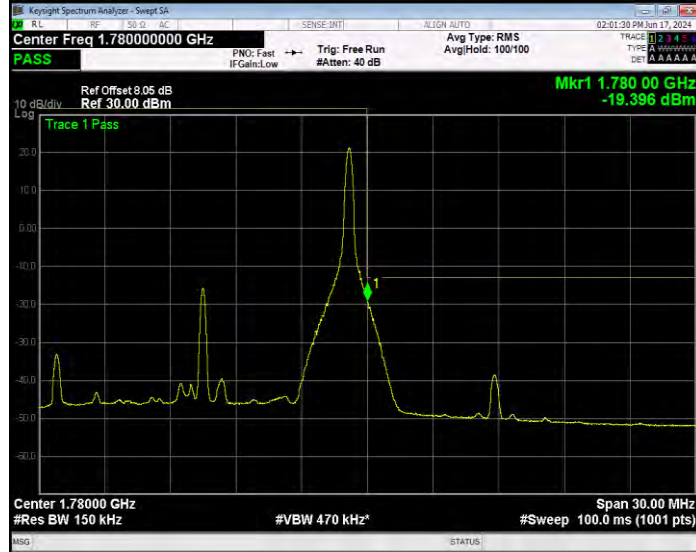

Band66 16QAM BW=15MHz Channel=132597 RB Size=1 Position=#Max Normal