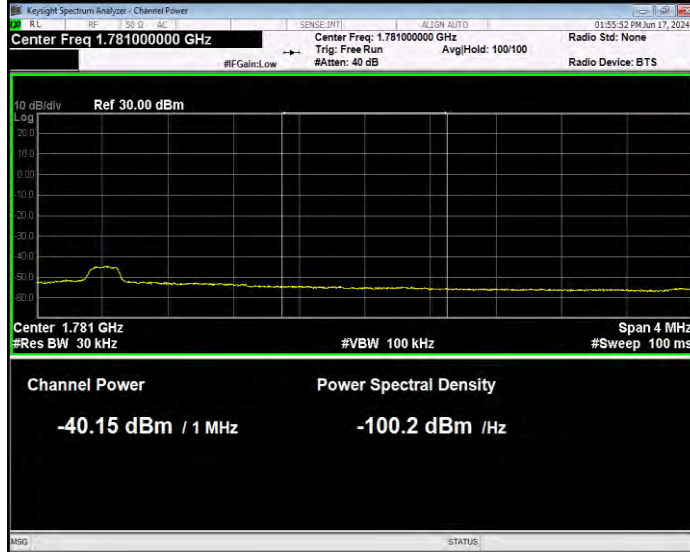

Band66 16QAM BW=10MHz Channel=132622 RB Size=1 Position=#0 Extended