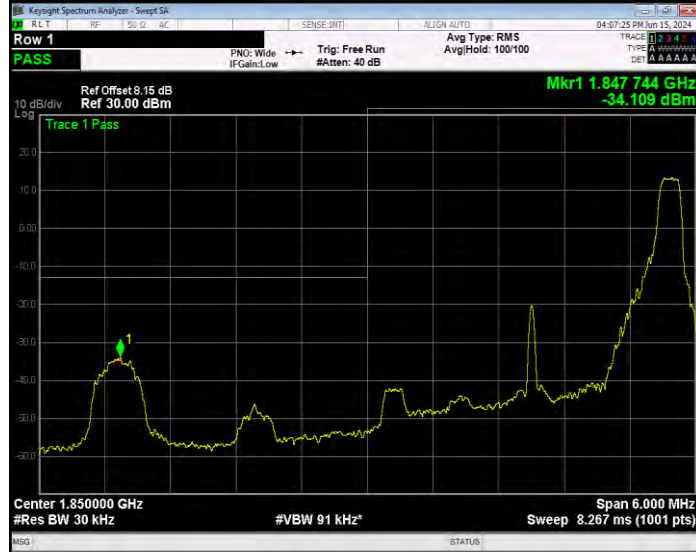

Band25 QPSK BW=3MHz Channel=26055 RB Size=1 Position=#Max Normal