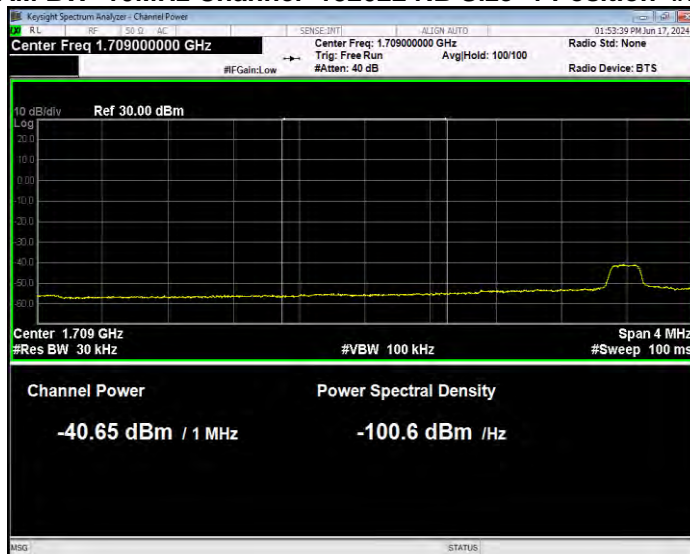

Band66 16QAM BW=10MHz Channel=132022 RB Size=1 Position=#Max Extended