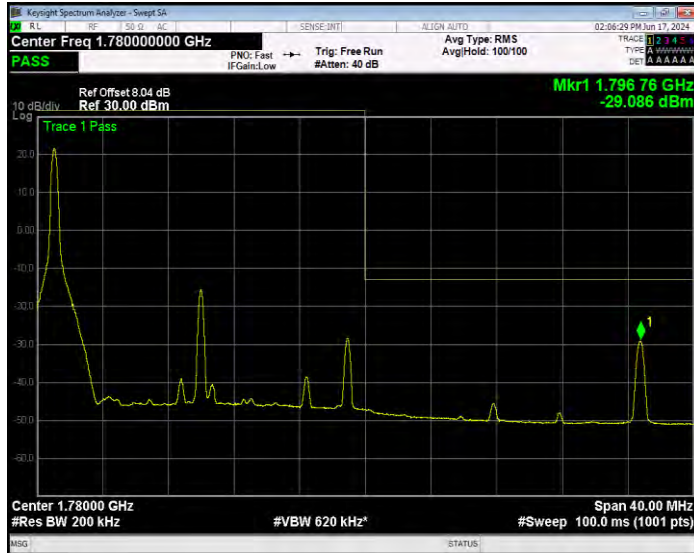

Band66 16QAM BW=20MHz Channel=132572 RB Size=1 Position=#0 Normal