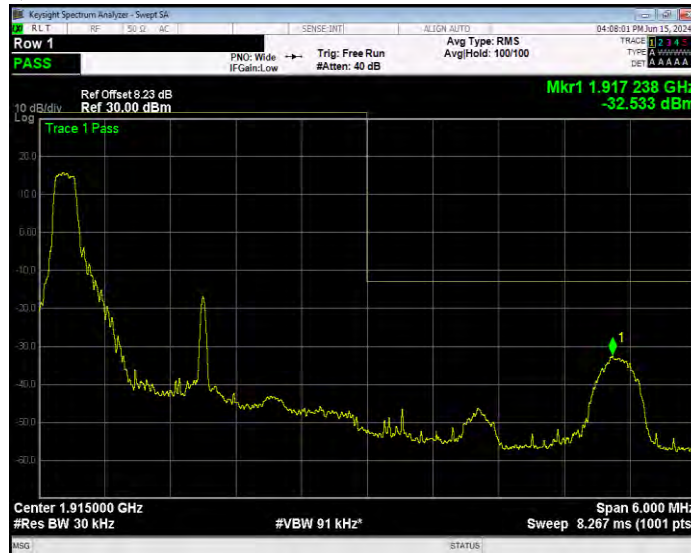

Band25 QPSK BW=3MHz Channel=26675 RB Size=1 Position=#0 Normal