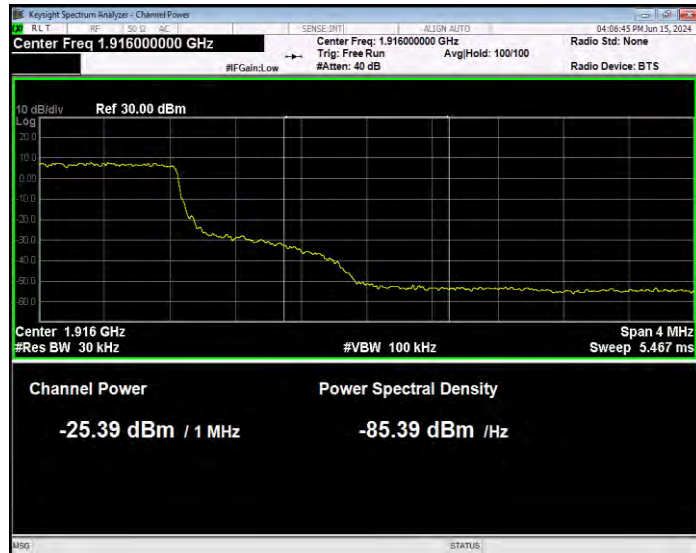

Band25 QPSK BW=1.4MHz Channel=26683 RB Size=6 Position=#0 Extended