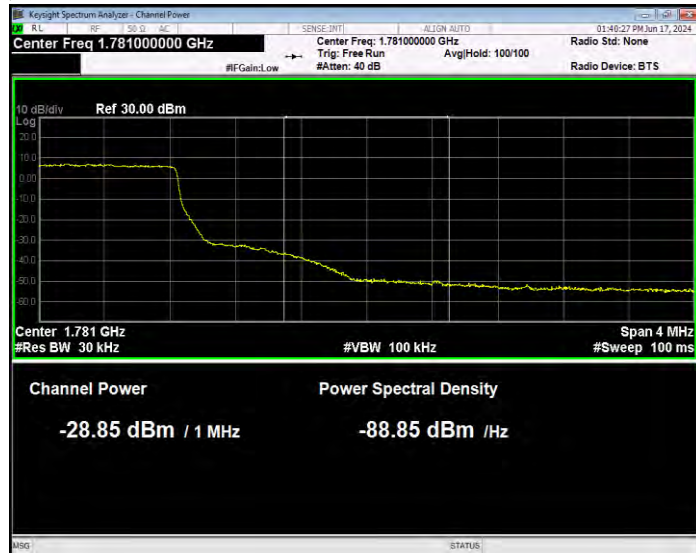

Band66 16QAM BW=1.4MHz Channel=132665 RB Size=6 Position=#0 Extended