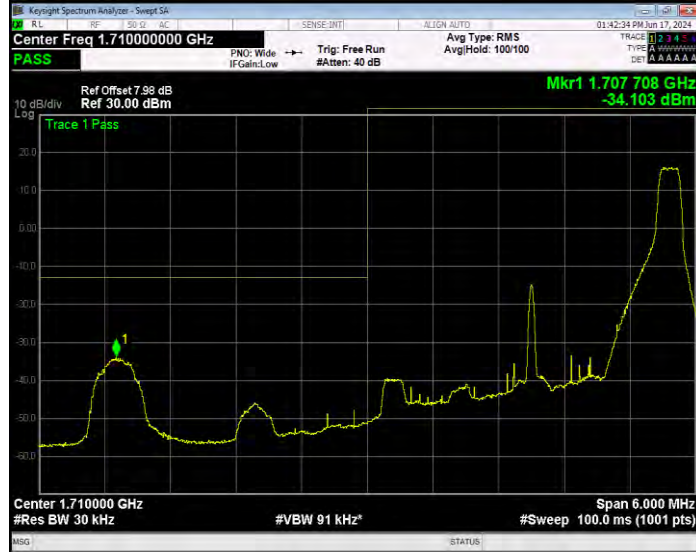

Band66 16QAM BW=3MHz Channel=131987 RB Size=1 Position=#Max Normal