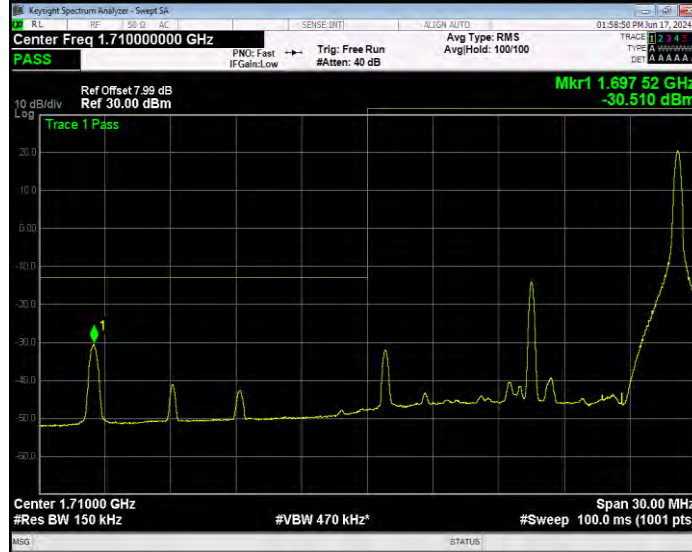

Band66 16QAM BW=15MHz Channel=132047 RB Size=1 Position=#Max Normal