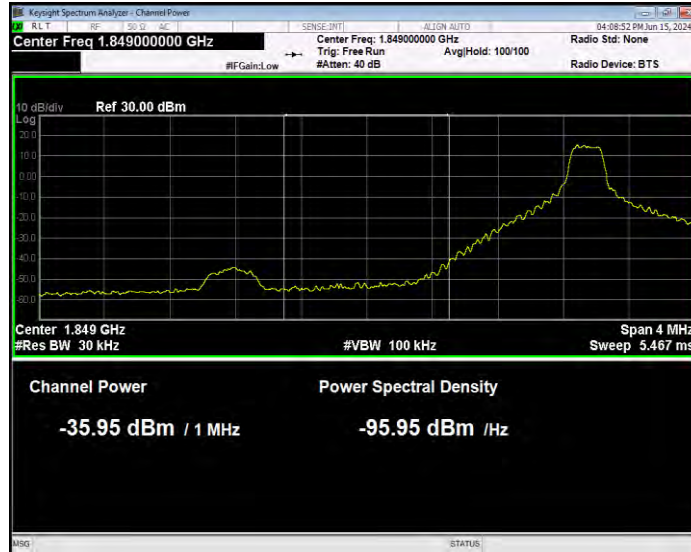

Band25 QPSK BW=5MHz Channel=26065 RB Size=1 Position=#0 Extended