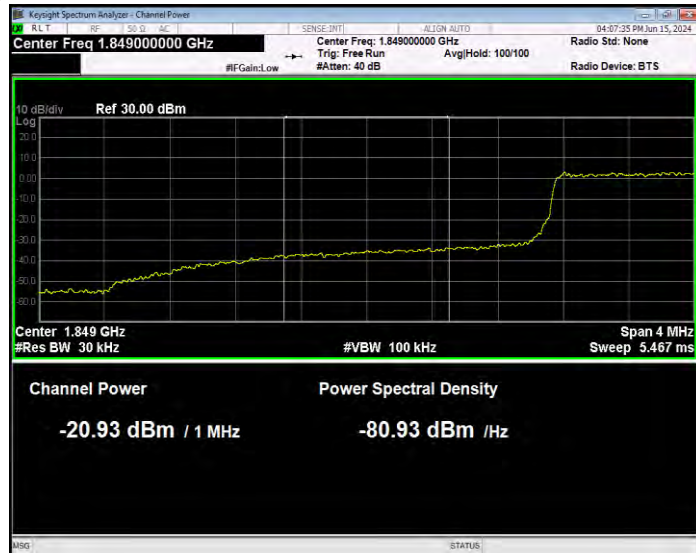

Band25 QPSK BW=3MHz Channel=26055 RB Size=15 Position=#0 Extended