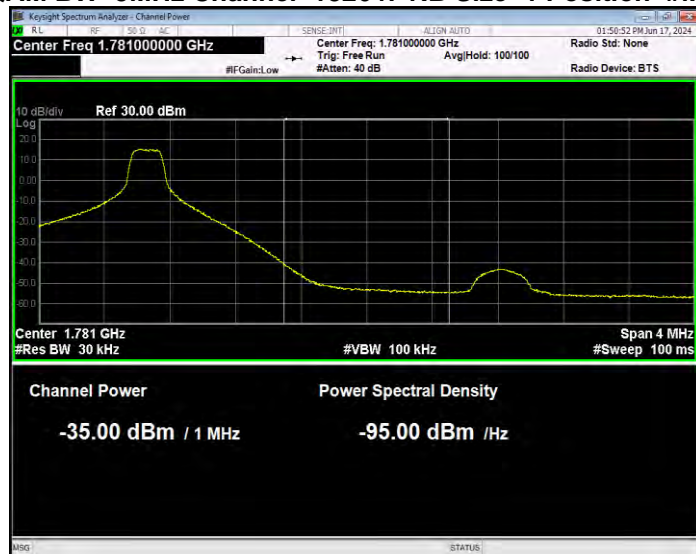

Band66 16QAM BW=5MHz Channel=132647 RB Size=1 Position=#Max Extended