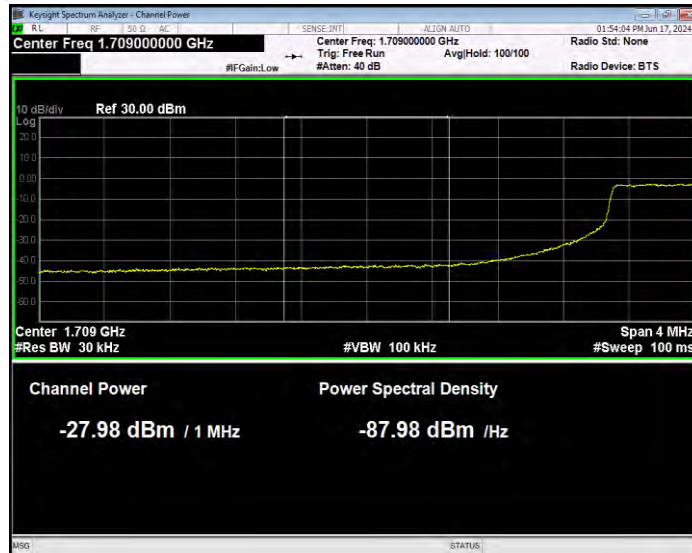

Band66 16QAM BW=10MHz Channel=132022 RB Size=50 Position=#0 Extended