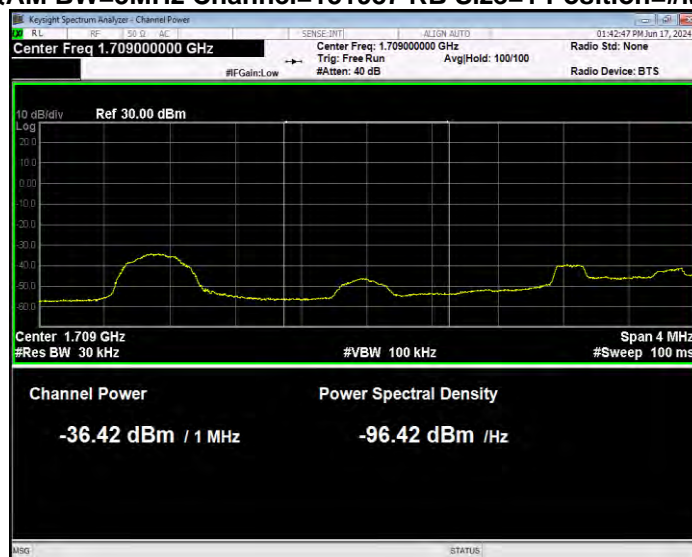

Band66 16QAM BW=3MHz Channel=131987 RB Size=1 Position=#Max Extended