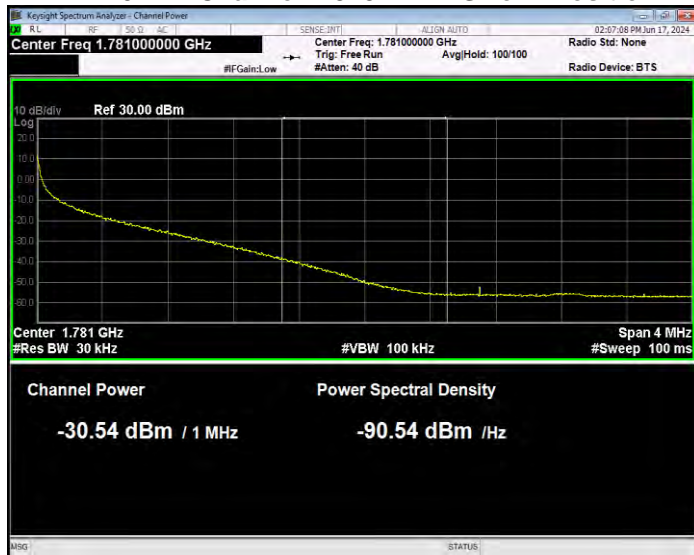

Band66 16QAM BW=20MHz Channel=132572 RB Size=1 Position=#Max Extended