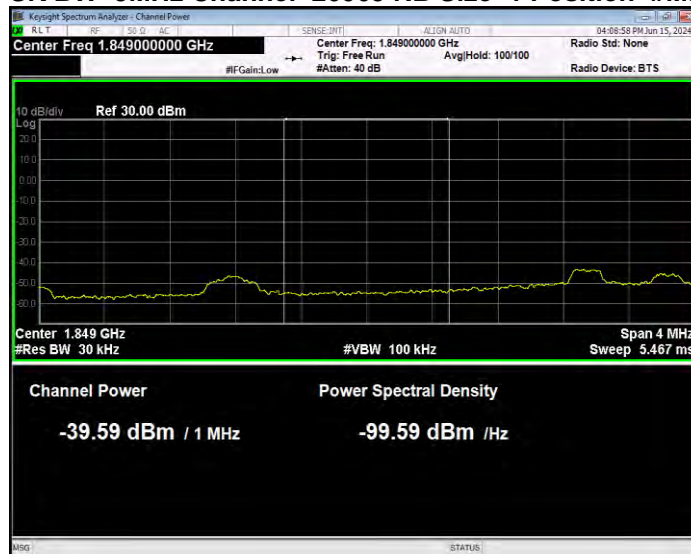

Band25 QPSK BW=5MHz Channel=26065 RB Size=1 Position=#Max Extended