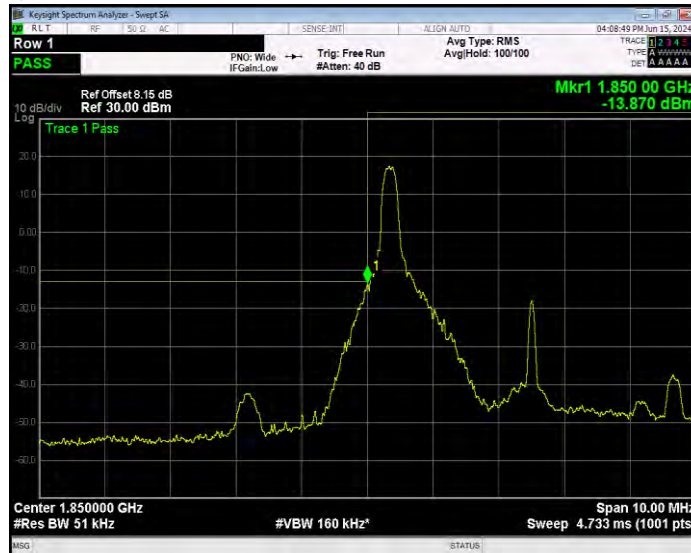

Band25 QPSK BW=5MHz Channel=26065 RB Size=1 Position=#0 Normal