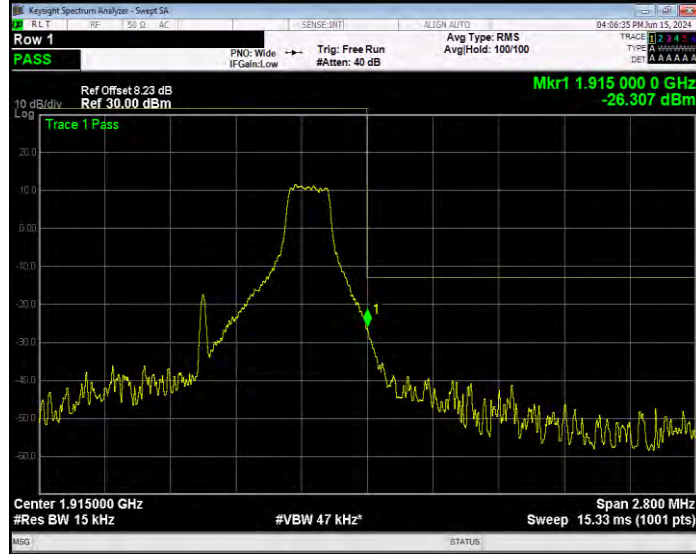

Band25 QPSK BW=1.4MHz Channel=26683 RB Size=1 Position=#Max Normal