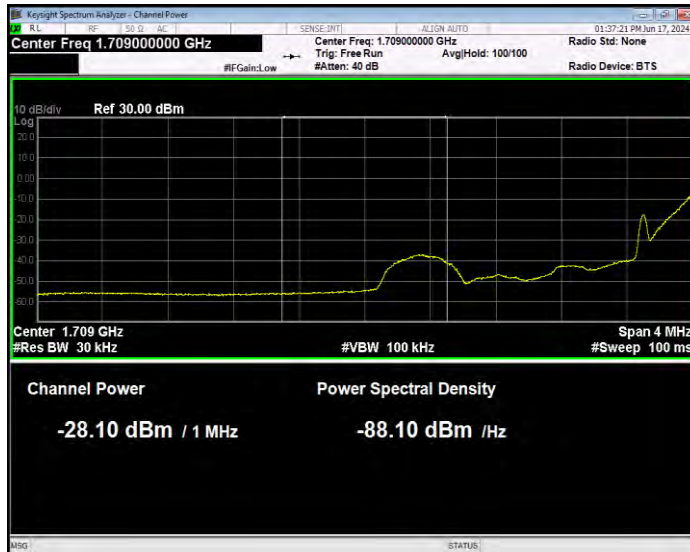

Band66 16QAM BW=1.4MHz Channel=131979 RB Size=1 Position=#Max Extended