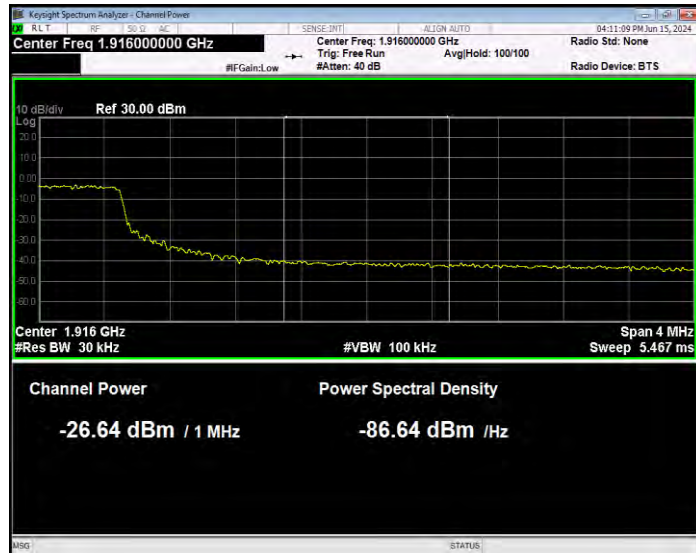

Band25 QPSK BW=10MHz Channel=26640 RB Size=50 Position=#0 Extended