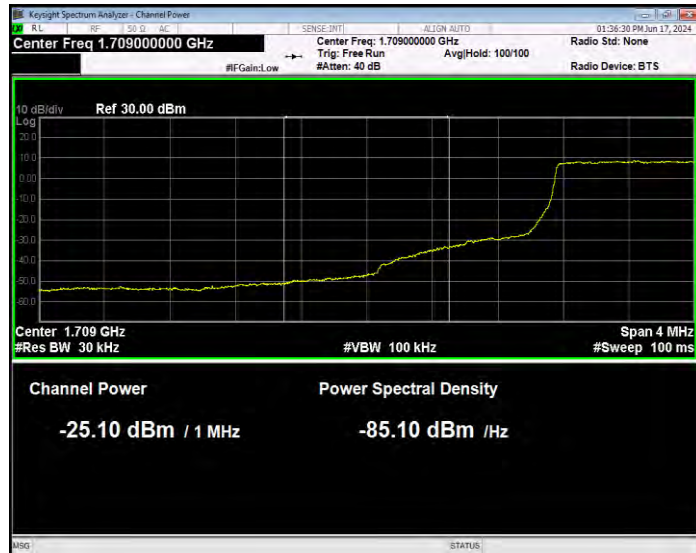

Band66 QPSK BW=1.4MHz Channel=131979 RB Size=6 Position=#0 Extended