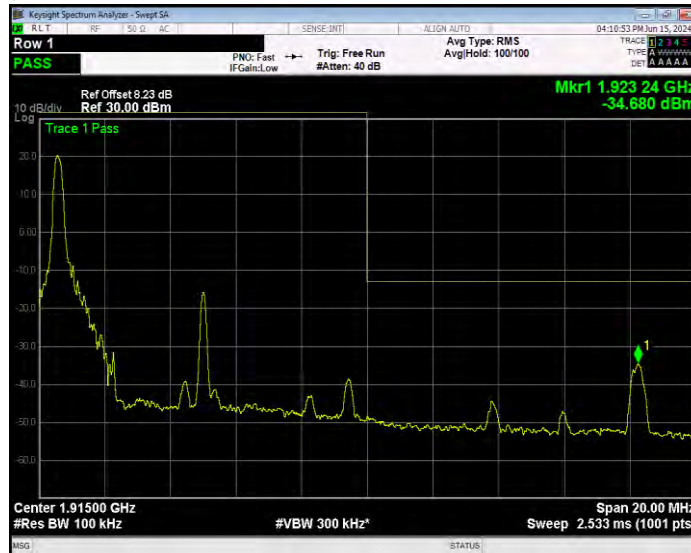

Band25 QPSK BW=10MHz Channel=26640 RB Size=1 Position=#0 Normal