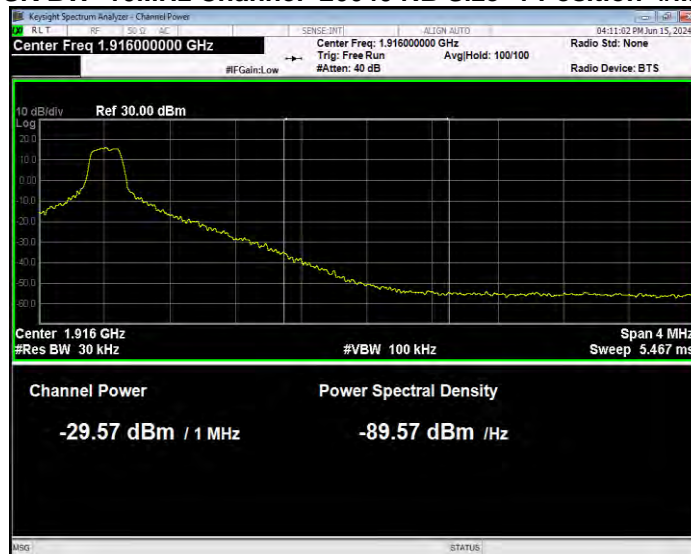

Band25 QPSK BW=10MHz Channel=26640 RB Size=1 Position=#Max Extended