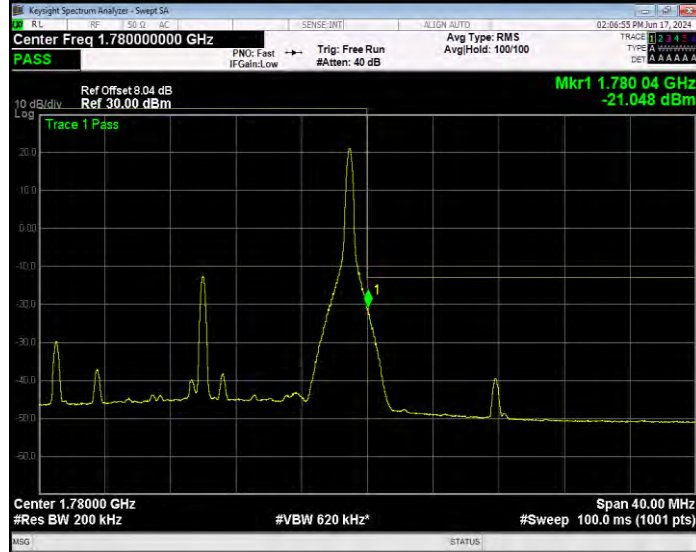

Band66 16QAM BW=20MHz Channel=132572 RB Size=1 Position=#Max Normal