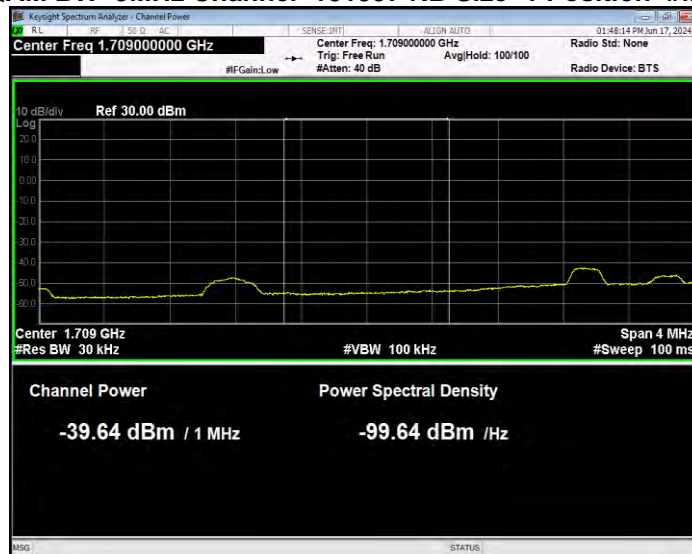

Band66 16QAM BW=5MHz Channel=131997 RB Size=1 Position=#Max Extended