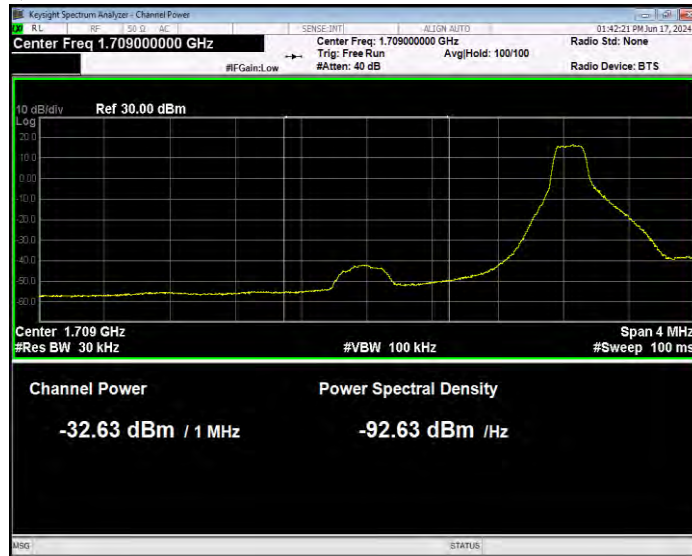

Band66 16QAM BW=3MHz Channel=131987 RB Size=1 Position=#0 Extended