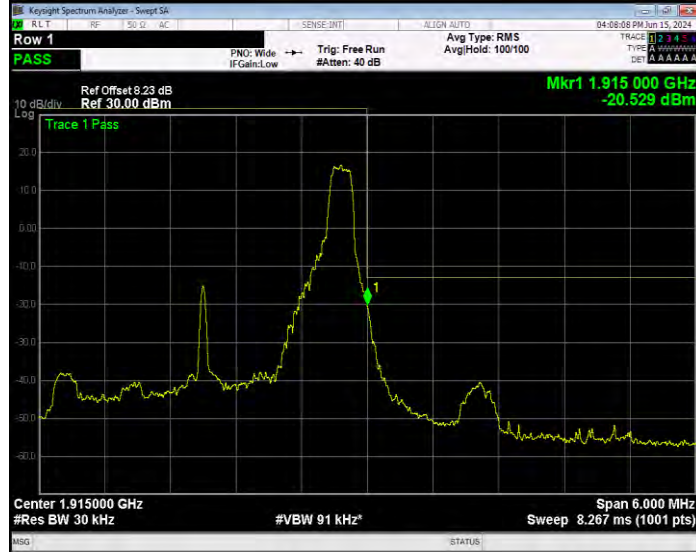

Band25 QPSK BW=3MHz Channel=26675 RB Size=1 Position=#Max Normal