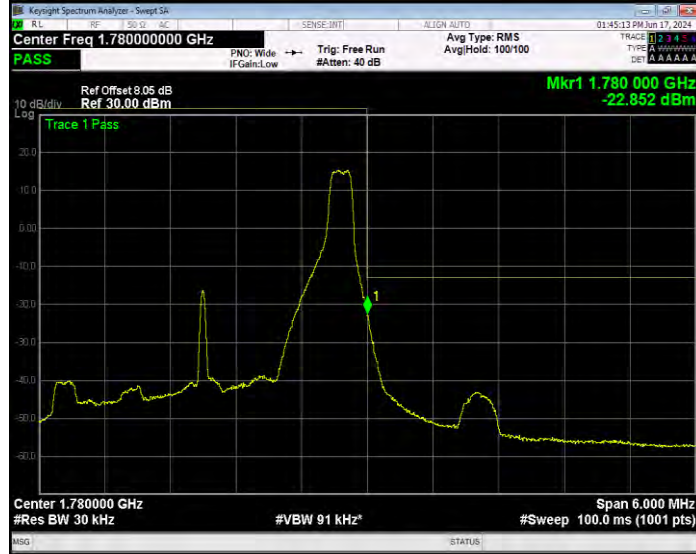

Band66 16QAM BW=3MHz Channel=132657 RB Size=1 Position=#Max Normal