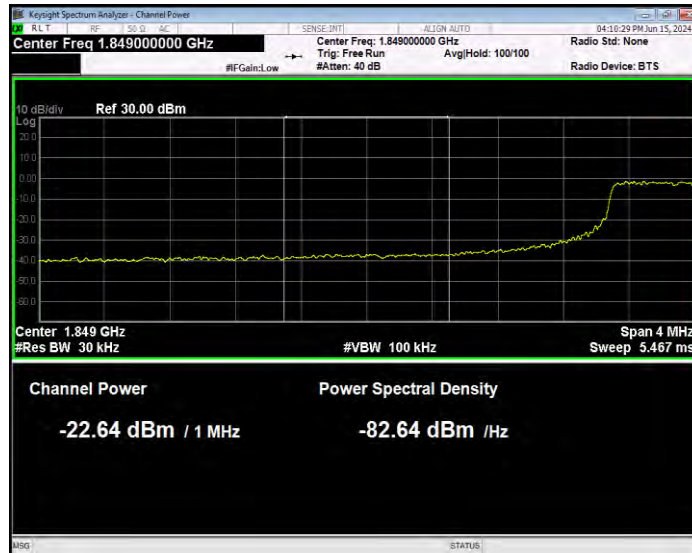

Band25 QPSK BW=10MHz Channel=26090 RB Size=50 Position=#0 Extended