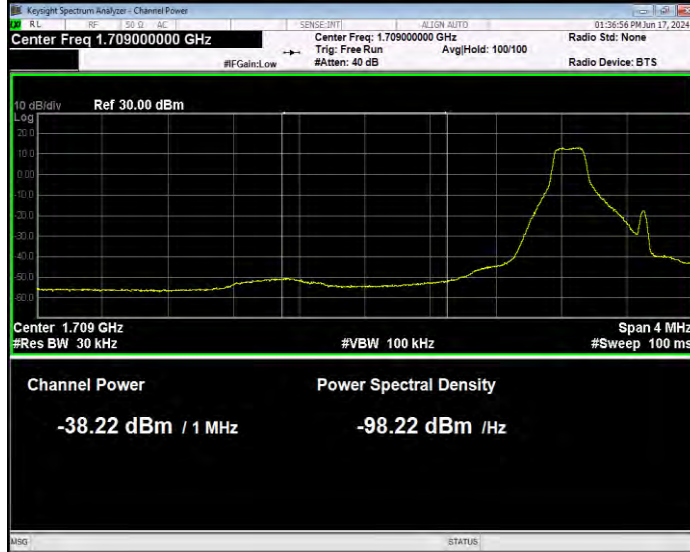

Band66 16QAM BW=1.4MHz Channel=131979 RB Size=1 Position=#0 Extended