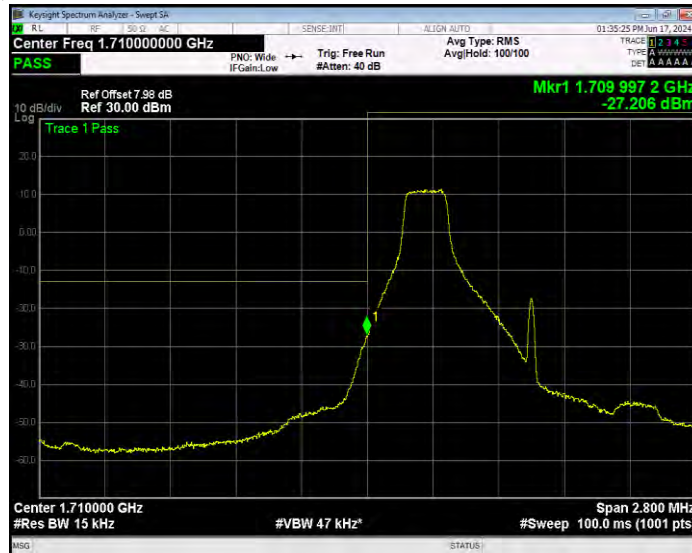

Band66 QPSK BW=1.4MHz Channel=131979 RB Size=1 Position=#0 Normal