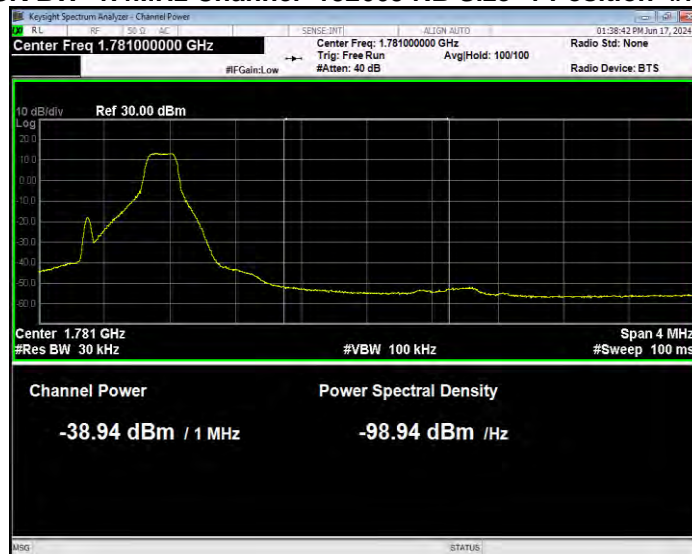

Band66 QPSK BW=1.4MHz Channel=132665 RB Size=1 Position=#Max Extended