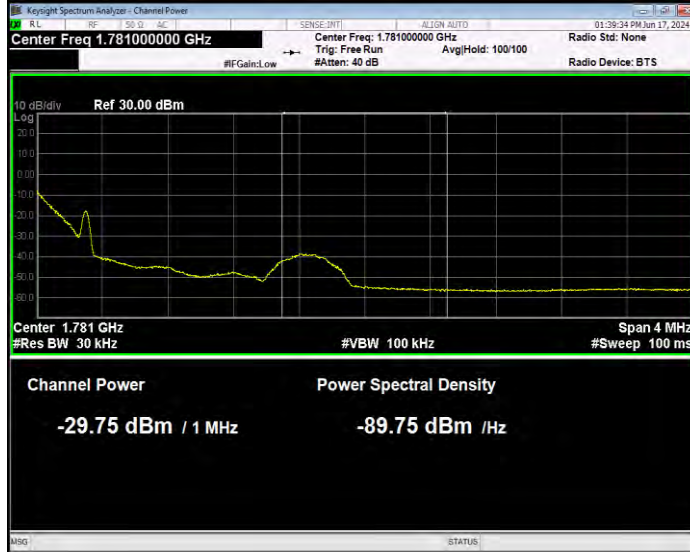

Band66 16QAM BW=1.4MHz Channel=132665 RB Size=1 Position=#0 Extended