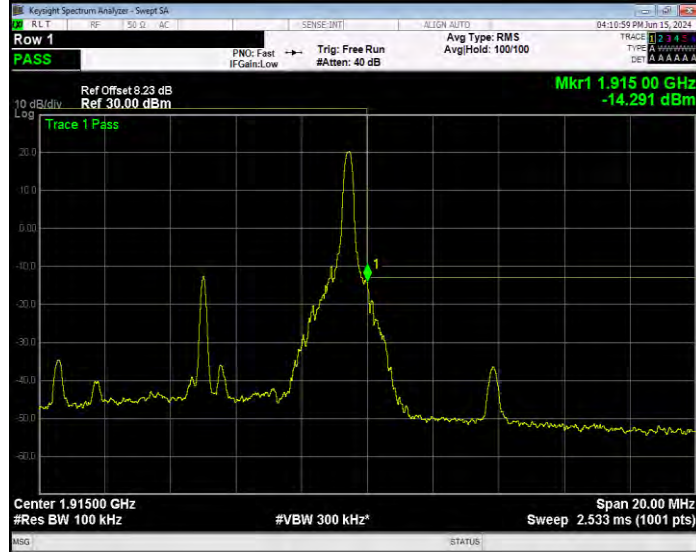

Band25 QPSK BW=10MHz Channel=26640 RB Size=1 Position=#Max Normal