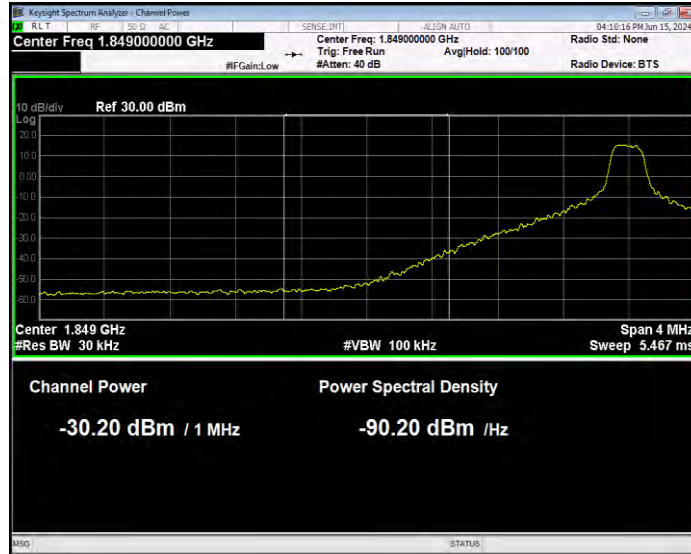

Band25 QPSK BW=10MHz Channel=26090 RB Size=1 Position=#0 Extended