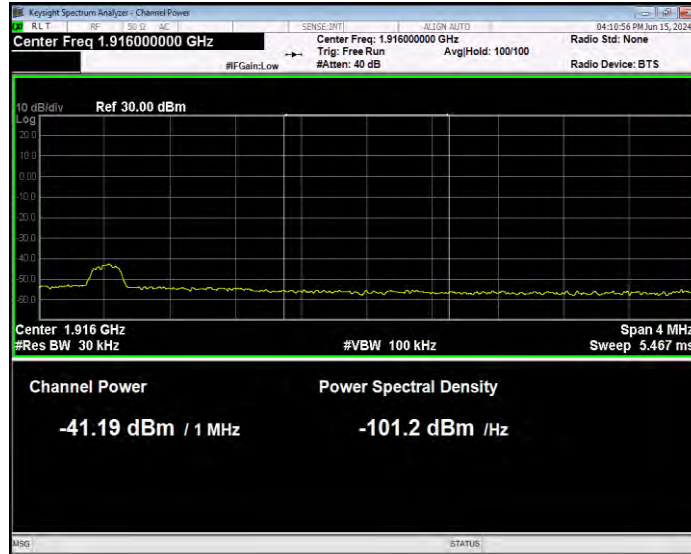

Band25 QPSK BW=10MHz Channel=26640 RB Size=1 Position=#0 Extended