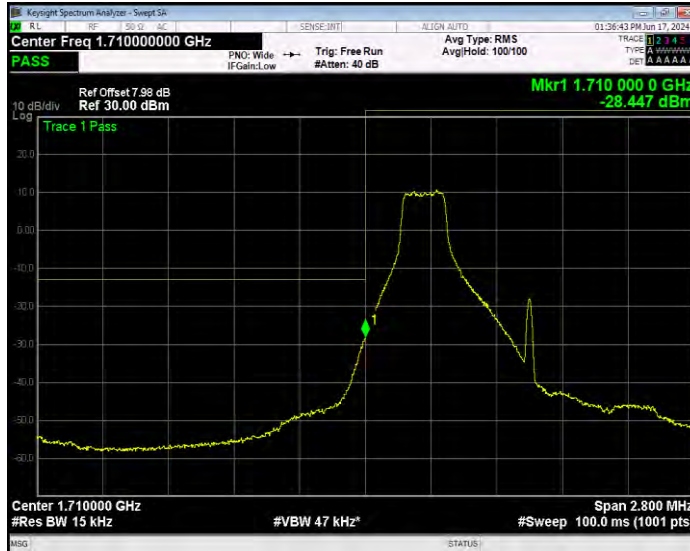

Band66 16QAM BW=1.4MHz Channel=131979 RB Size=1 Position=#0 Normal