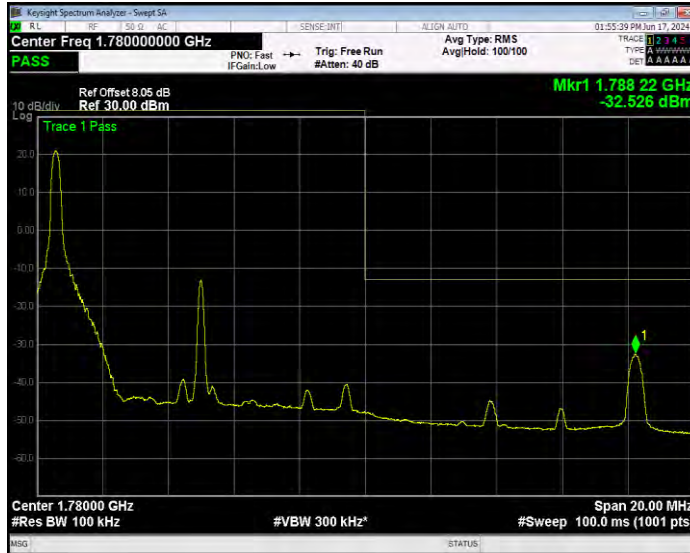

Band66 16QAM BW=10MHz Channel=132622 RB Size=1 Position=#0 Normal