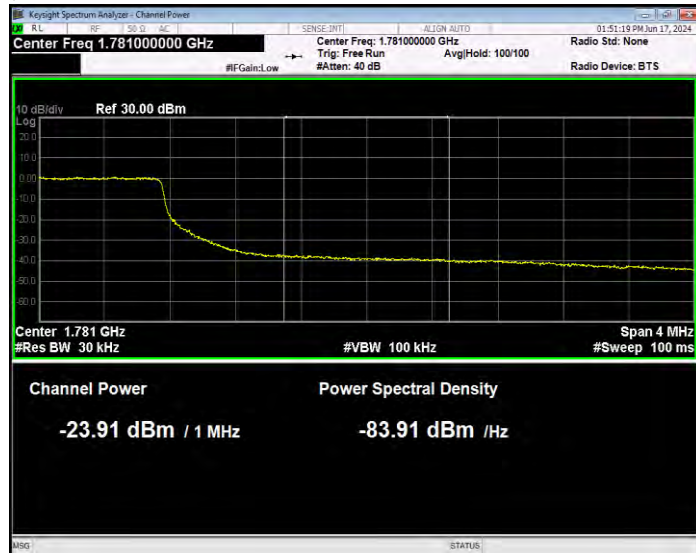

Band66 16QAM BW=5MHz Channel=132647 RB Size=25 Position=#0 Extended