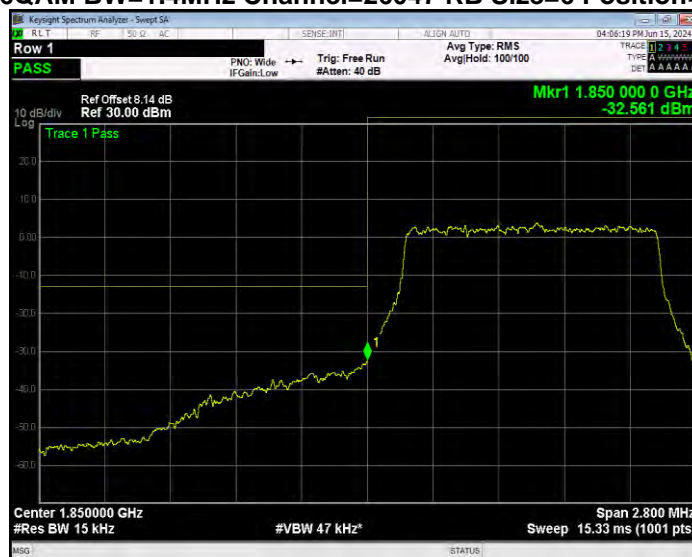

Band25 16QAM BW=1.4MHz Channel=26047 RB Size=6 Position=#0 Normal