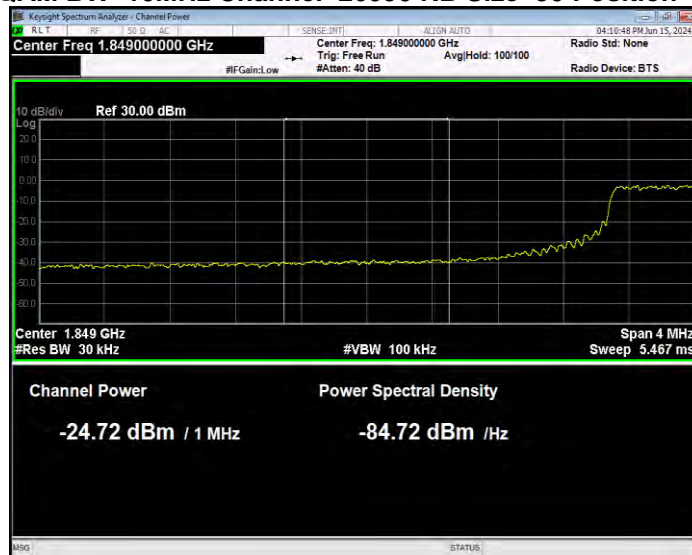

Band25 16QAM BW=10MHz Channel=26090 RB Size=50 Position=#0 Extended