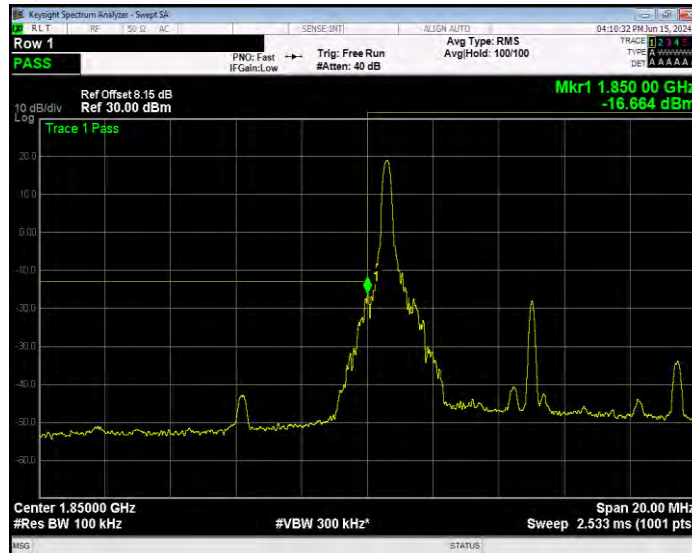

Band25 16QAM BW=1.4MHz Channel=26683 RB Size=6 Position=#0 Extended

Band25 16QAM BW=1.4MHz Channel=26683 RB Size=6 Position=#0 Normal

Band25 16QAM BW=10MHz Channel=26090 RB Size=1 Position=#0 Extended

Band25 16QAM BW=10MHz Channel=26090 RB Size=1 Position=#0 Normal