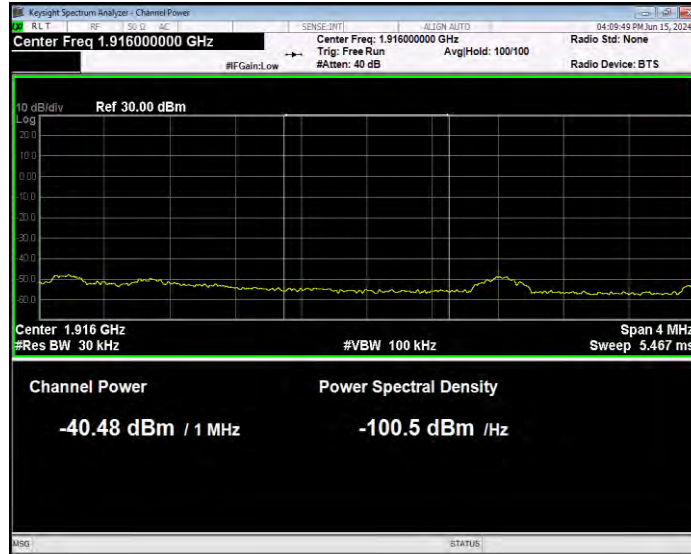

Band25 16QAM BW=5MHz Channel=26665 RB Size=1 Position=#0 Extended