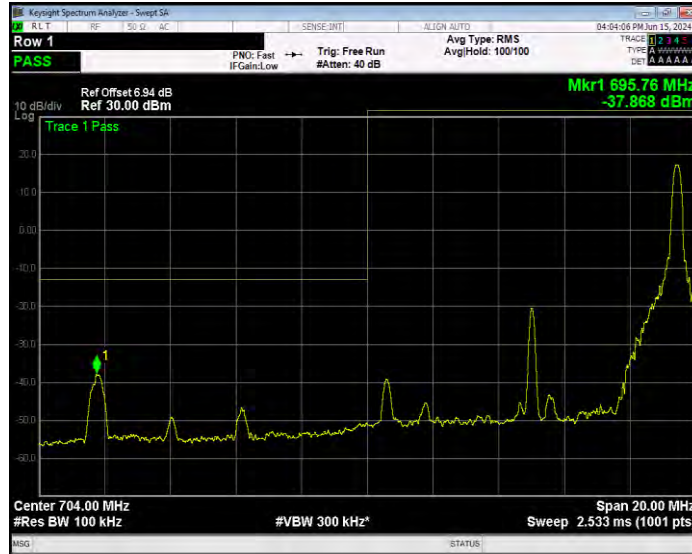

Band17 QPSK BW=10MHz Channel=23780 RB Size=1 Position=#Max Normal