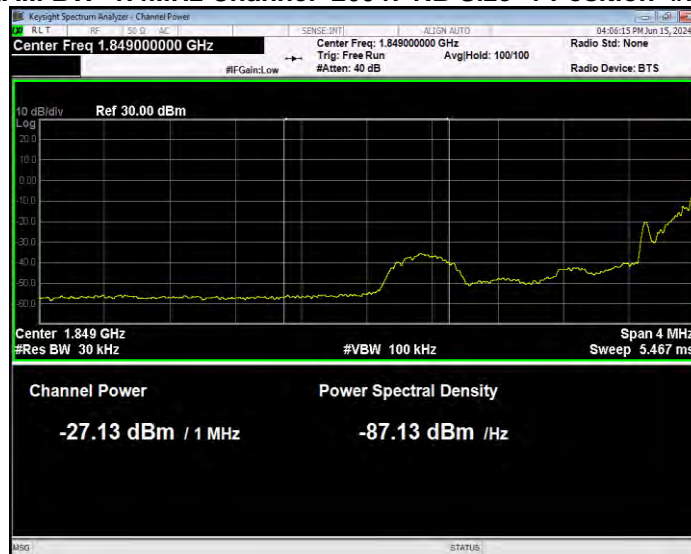

Band17 QPSK BW=5MHz Channel=23825 RB Size=25 Position=#0 Normal

Band25 16QAM BW=1.4MHz Channel=26047 RB Size=1 Position=#0 Extended

Band25 16QAM BW=1.4MHz Channel=26047 RB Size=1 Position=#0 Normal

Band25 16QAM BW=1.4MHz Channel=26047 RB Size=1 Position=#Max Extended