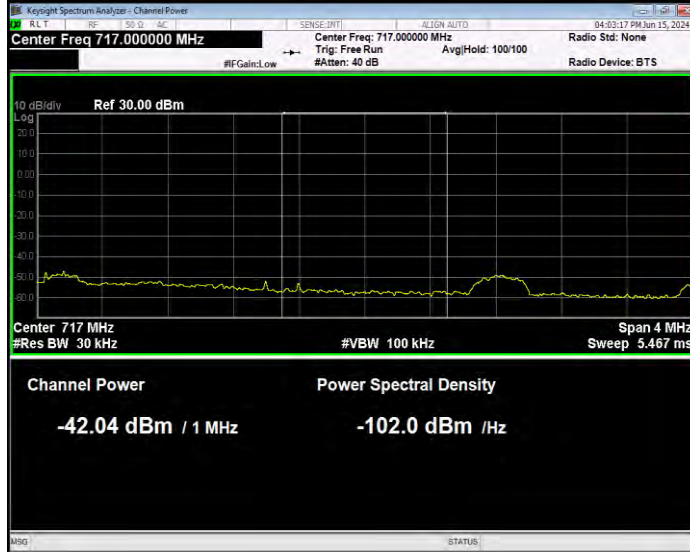

Band17 QPSK BW=5MHz Channel=23755 RB Size=1 Position=#Max Normal

Band17 QPSK BW=5MHz Channel=23755 RB Size=25 Position=#0 Extended

Band17 QPSK BW=5MHz Channel=23755 RB Size=25 Position=#0 Normal

Band17 QPSK BW=5MHz Channel=23825 RB Size=1 Position=#0 Extended