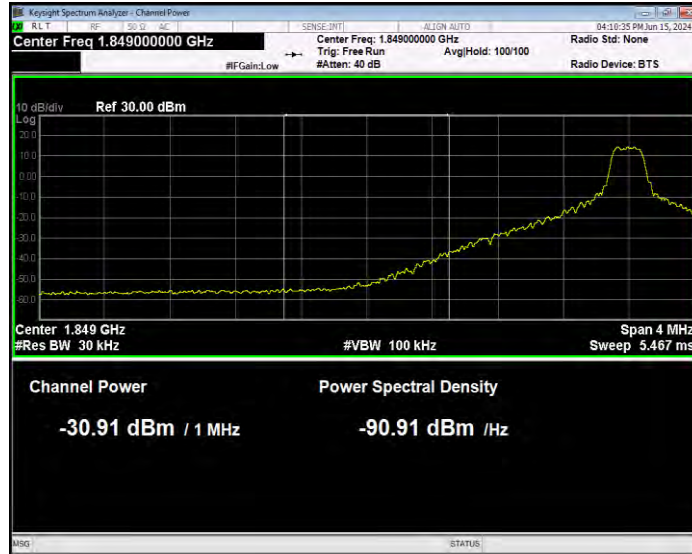

Band25 16QAM BW=10MHz Channel=26090 RB Size=1 Position=#0 Extended