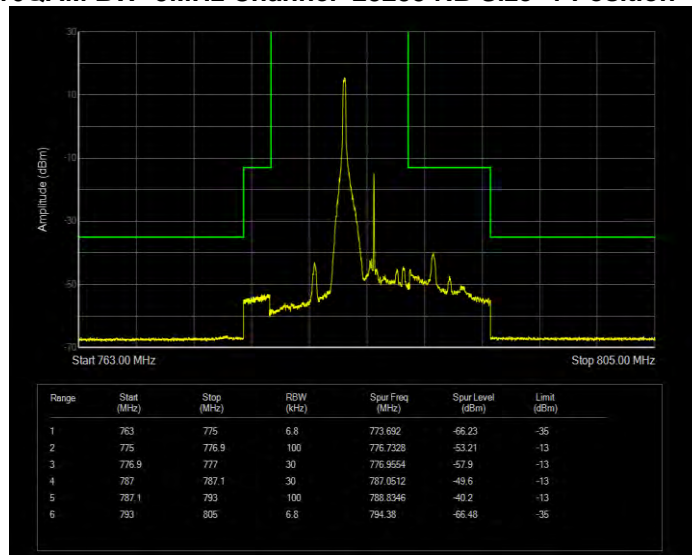

Band13 16QAM BW=5MHz Channel=23205 RB Size=1 Position=#0 Normal

Band13 16QAM BW=5MHz Channel=23205 RB Size=1 Position=#Max Extended

Band13 16QAM BW=5MHz Channel=23205 RB Size=1 Position=#Max Normal

Band13 16QAM BW=5MHz Channel=23205 RB Size=25 Position=#0 Extended

Band13 16QAM BW=5MHz Channel=23205 RB Size=25 Position=#0 Normal

Band13 16QAM BW=5MHz Channel=23255 RB Size=1 Position=#0 Extended

Band13 16QAM BW=5MHz Channel=23255 RB Size=1 Position=#0 Normal

Band13 16QAM BW=5MHz Channel=23255 RB Size=1 Position=#Max Extended