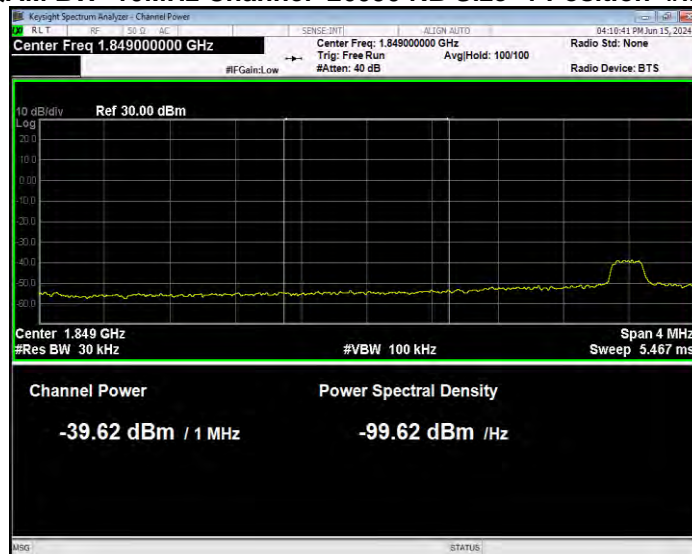

Band25 16QAM BW=10MHz Channel=26090 RB Size=1 Position=#Max Extended