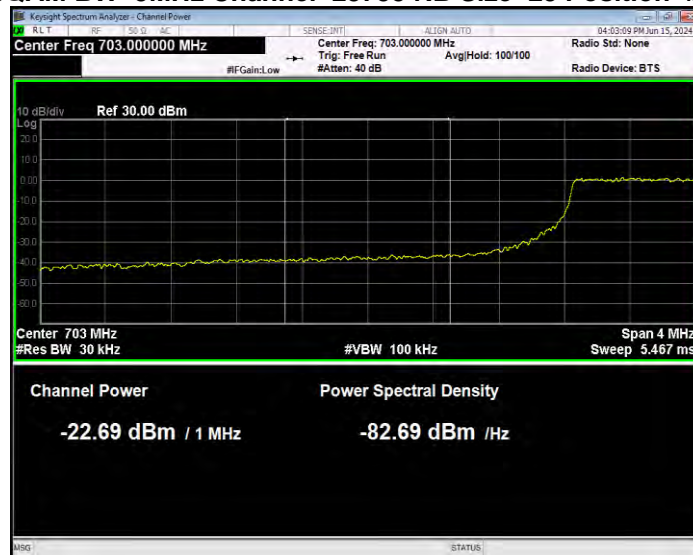

Band17 16QAM BW=5MHz Channel=23755 RB Size=25 Position=#0 Extended