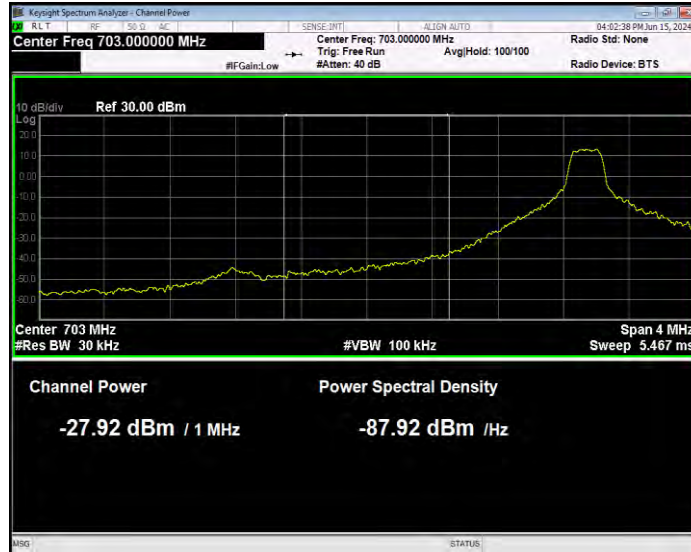

Band17 QPSK BW=5MHz Channel=23755 RB Size=1 Position=#0 Extended