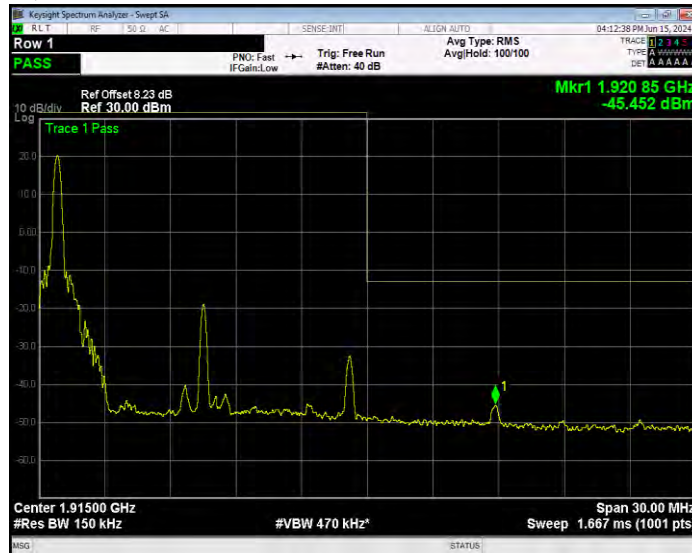

Band25 16QAM BW=15MHz Channel=26615 RB Size=1 Position=#0 Normal