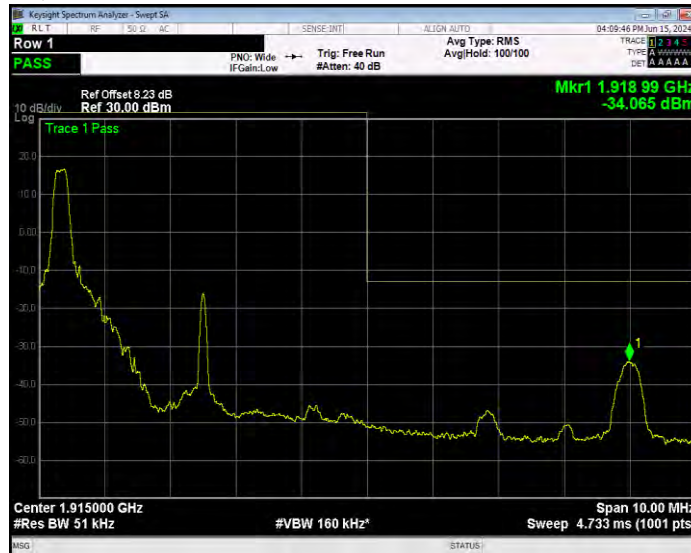

Band25 16QAM BW=5MHz Channel=26665 RB Size=1 Position=#0 Normal