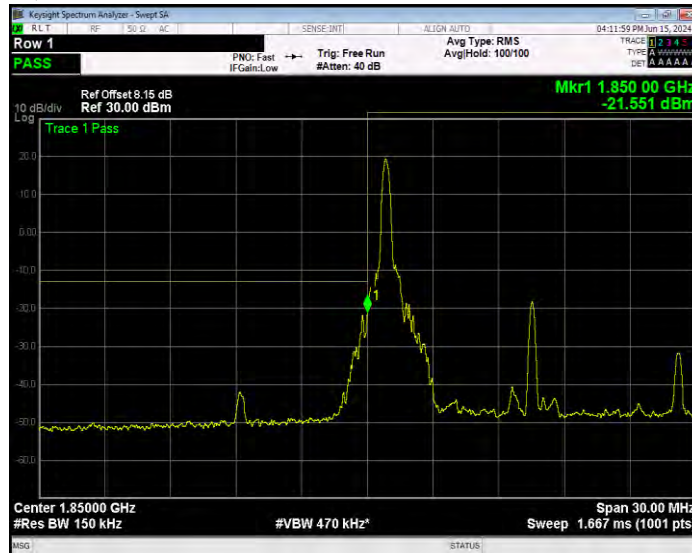

Band25 16QAM BW=15MHz Channel=26115 RB Size=1 Position=#0 Normal