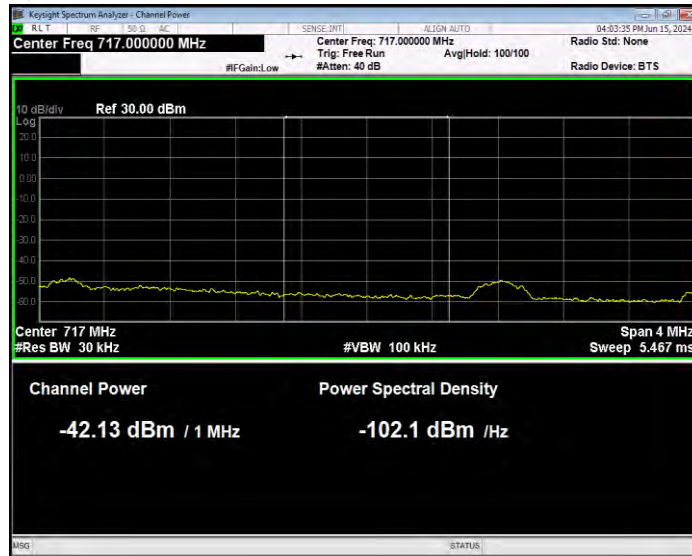

Band17 16QAM BW=5MHz Channel=23755 RB Size=1 Position=#Max Normal

Band17 16QAM BW=5MHz Channel=23755 RB Size=25 Position=#0 Extended

Band17 16QAM BW=5MHz Channel=23755 RB Size=25 Position=#0 Normal

Band17 16QAM BW=5MHz Channel=23825 RB Size=1 Position=#0 Extended