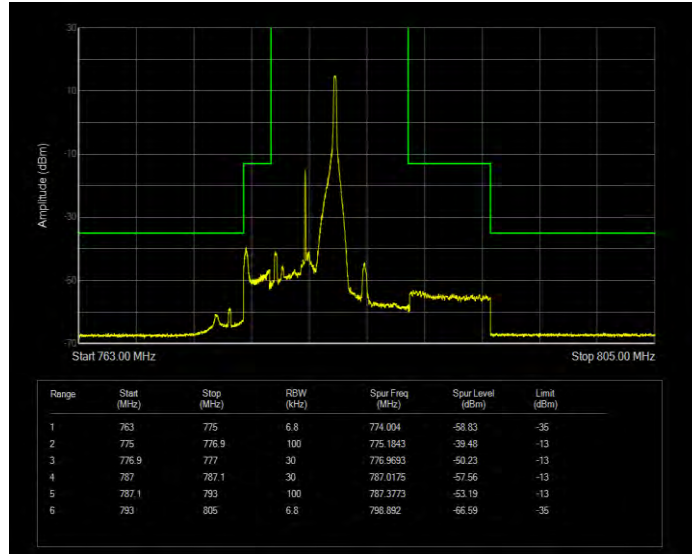

Band13 16QAM BW=10MHz Channel=23230 RB Size=1 Position=#Max Normal

Band13 16QAM BW=10MHz Channel=23230 RB Size=50 Position=#0 Extended

Band13 16QAM BW=10MHz Channel=23230 RB Size=50 Position=#0 Normal

Band13 16QAM BW=5MHz Channel=23205 RB Size=1 Position=#0 Extended

Band13 16QAM BW=5MHz Channel=23205 RB Size=1 Position=#0 Normal

Band13 16QAM BW=5MHz Channel=23205 RB Size=1 Position=#Max Extended

Band13 16QAM BW=5MHz Channel=23205 RB Size=1 Position=#Max Normal

Band13 16QAM BW=5MHz Channel=23205 RB Size=25 Position=#0 Extended