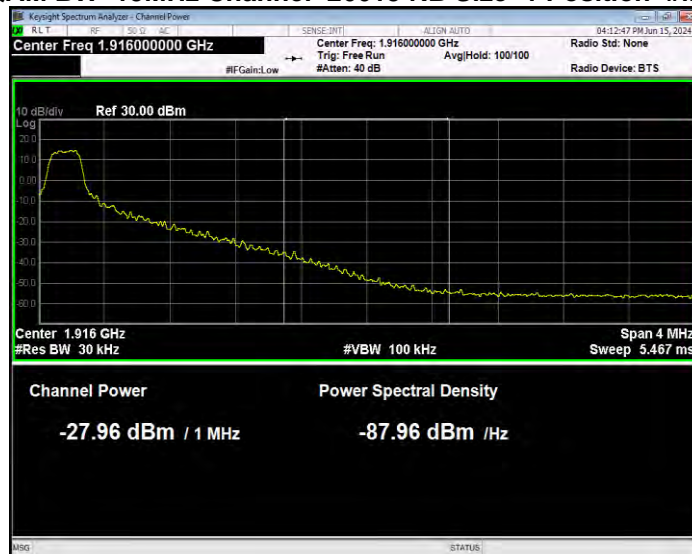

Band25 16QAM BW=15MHz Channel=26115 RB Size=75 Position=#0 Normal

Band25 16QAM BW=15MHz Channel=26615 RB Size=1 Position=#0 Extended

Band25 16QAM BW=15MHz Channel=26615 RB Size=1 Position=#0 Normal

Band25 16QAM BW=15MHz Channel=26615 RB Size=1 Position=#Max Extended