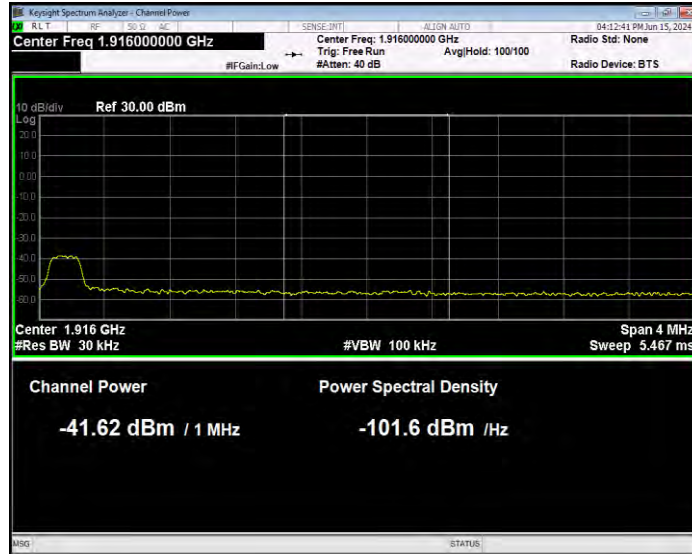

Band25 16QAM BW=15MHz Channel=26615 RB Size=1 Position=#0 Extended