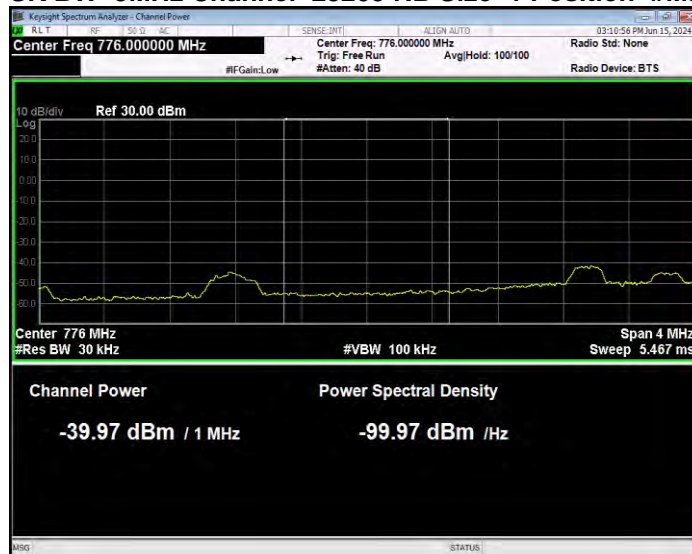

Band13 QPSK BW=10MHz Channel=23230 RB Size=50 Position=#0 Normal

Band13 QPSK BW=5MHz Channel=23205 RB Size=1 Position=#0 Extended

Band13 QPSK BW=5MHz Channel=23205 RB Size=1 Position=#0 Normal

Band13 QPSK BW=5MHz Channel=23205 RB Size=1 Position=#Max Extended