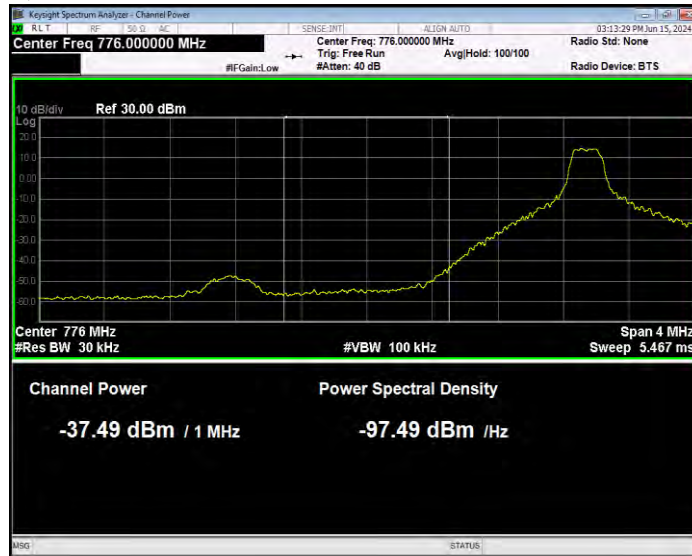

Band13 16QAM BW=10MHz Channel=23230 RB Size=1 Position=#Max Normal

Band13 16QAM BW=10MHz Channel=23230 RB Size=50 Position=#0 Extended

Band13 16QAM BW=10MHz Channel=23230 RB Size=50 Position=#0 Normal

Band13 16QAM BW=5MHz Channel=23205 RB Size=1 Position=#0 Extended