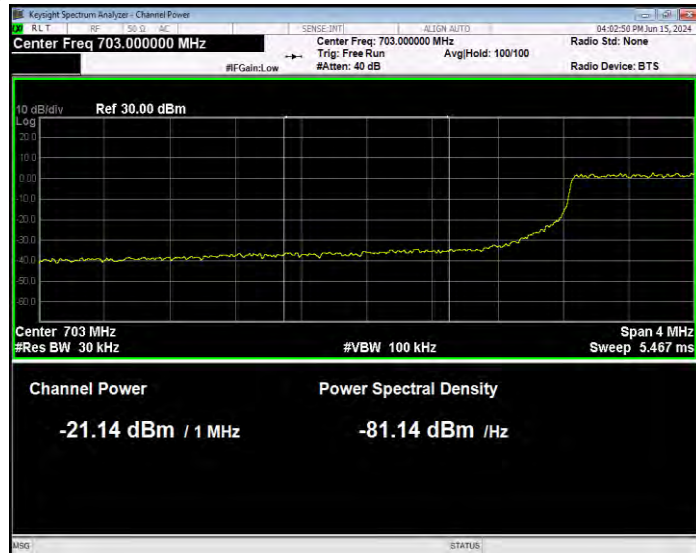

Band17 QPSK BW=5MHz Channel=23755 RB Size=25 Position=#0 Extended