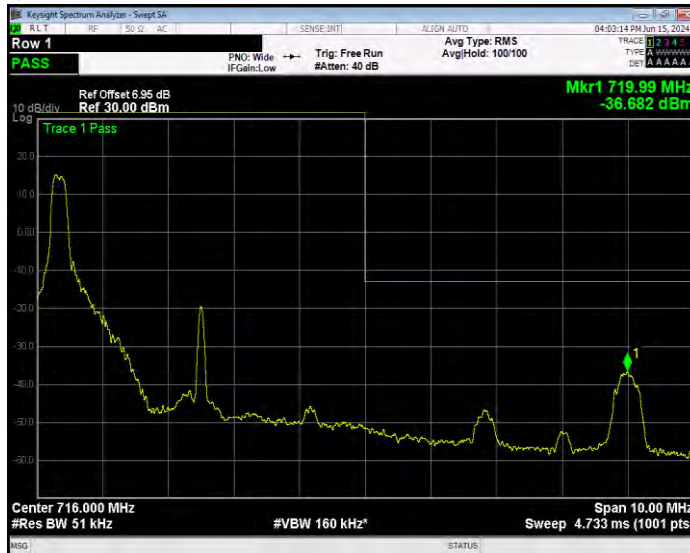

Band17 QPSK BW=5MHz Channel=23825 RB Size=1 Position=#0 Normal