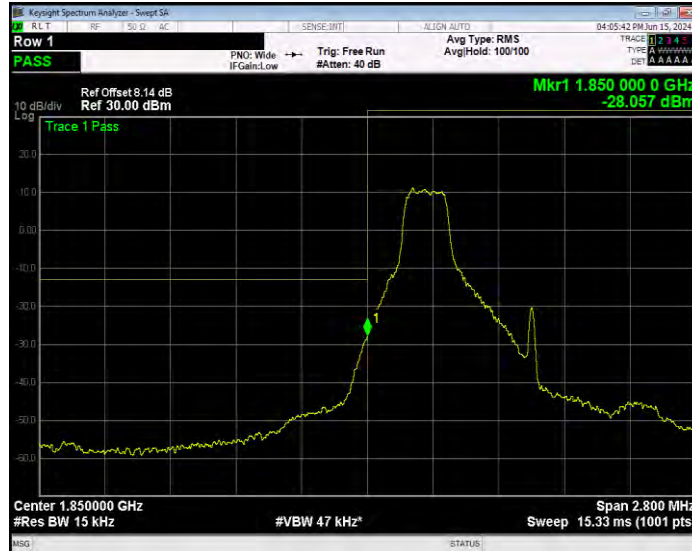

Band25 QPSK BW=1.4MHz Channel=26047 RB Size=1 Position=#0 Normal