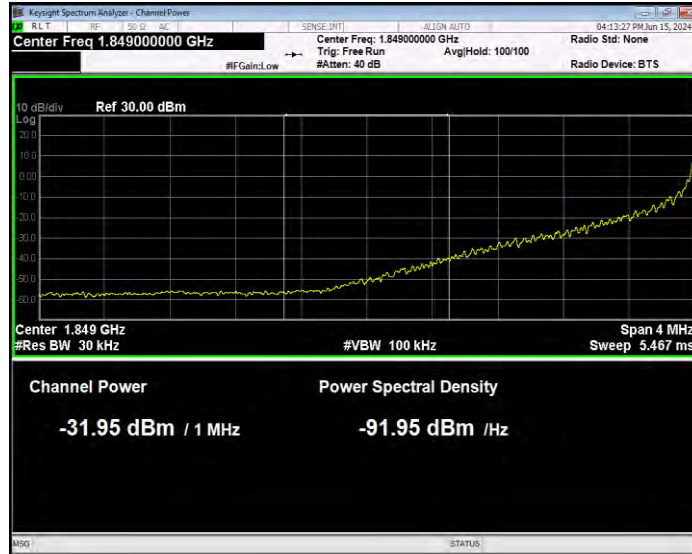

Band25 16QAM BW=15MHz Channel=26615 RB Size=1 Position=#Max Normal

Band25 16QAM BW=15MHz Channel=26615 RB Size=75 Position=#0 Extended

Band25 16QAM BW=15MHz Channel=26615 RB Size=75 Position=#0 Normal

Band25 16QAM BW=20MHz Channel=26140 RB Size=1 Position=#0 Extended