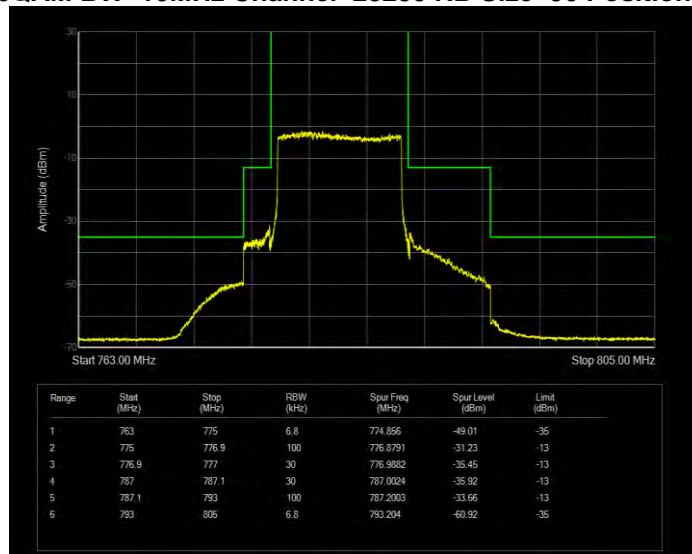

Band13 16QAM BW=10MHz Channel=23230 RB Size=1 Position=#Max Normal

Band13 16QAM BW=10MHz Channel=23230 RB Size=50 Position=#0 Extended

Band13 16QAM BW=10MHz Channel=23230 RB Size=50 Position=#0 Normal

Band13 16QAM BW=5MHz Channel=23205 RB Size=1 Position=#0 Extended

Band13 16QAM BW=5MHz Channel=23205 RB Size=1 Position=#0 Normal

Band13 16QAM BW=5MHz Channel=23205 RB Size=1 Position=#Max Extended

Band13 16QAM BW=5MHz Channel=23205 RB Size=1 Position=#Max Normal

Band13 16QAM BW=5MHz Channel=23205 RB Size=25 Position=#0 Extended