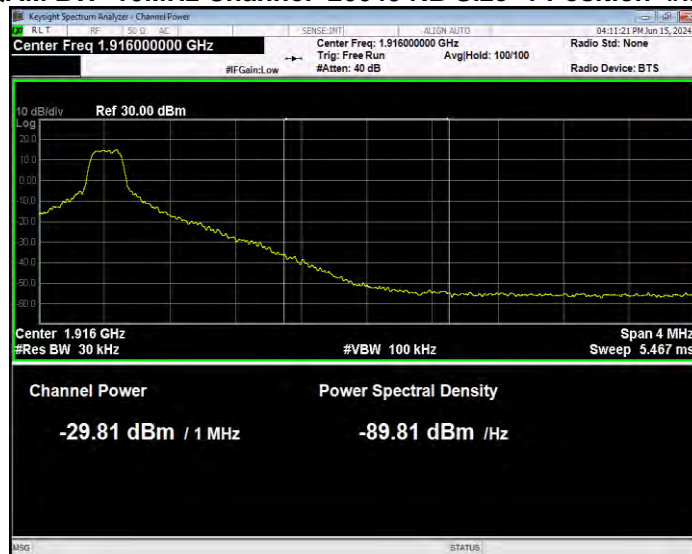

Band25 16QAM BW=10MHz Channel=26090 RB Size=50 Position=#0 Normal

Band25 16QAM BW=10MHz Channel=26640 RB Size=1 Position=#0 Extended

Band25 16QAM BW=10MHz Channel=26640 RB Size=1 Position=#0 Normal

Band25 16QAM BW=10MHz Channel=26640 RB Size=1 Position=#Max Extended