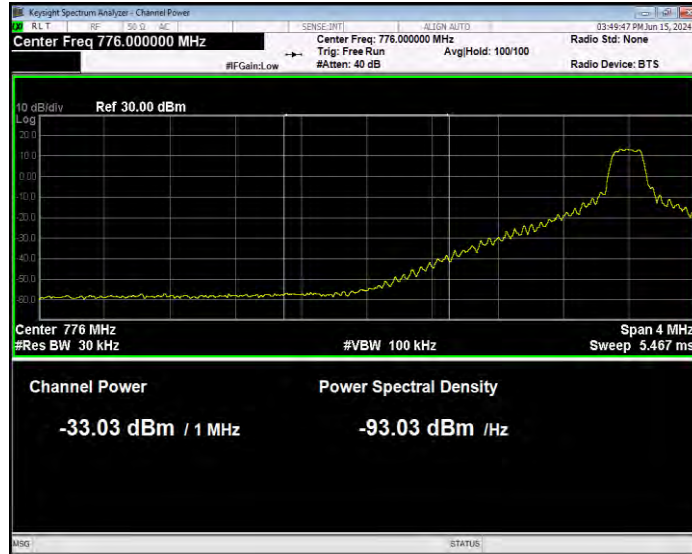

Band13 16QAM BW=5MHz Channel=23255 RB Size=1 Position=#Max Normal

Band13 16QAM BW=5MHz Channel=23255 RB Size=25 Position=#0 Extended

Band13 16QAM BW=5MHz Channel=23255 RB Size=25 Position=#0 Normal

Band13 QPSK BW=10MHz Channel=23230 RB Size=1 Position=#0 Extended