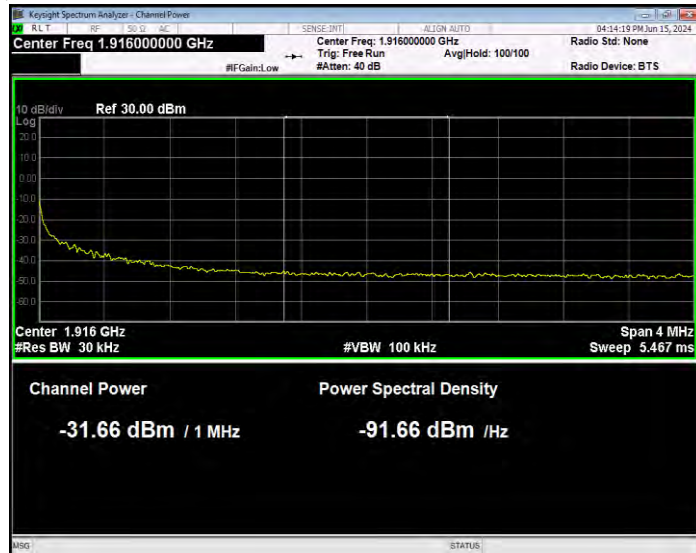

Band25 16QAM BW=20MHz Channel=26590 RB Size=100 Position=#0 Extended