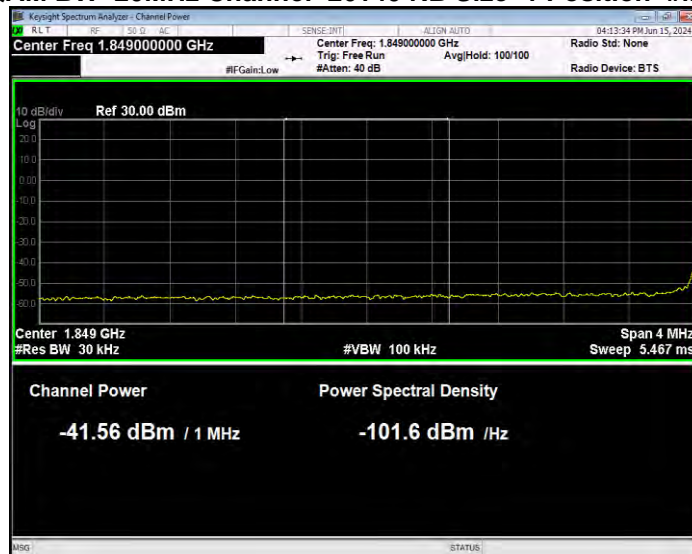

Band25 16QAM BW=20MHz Channel=26140 RB Size=1 Position=#Max Extended