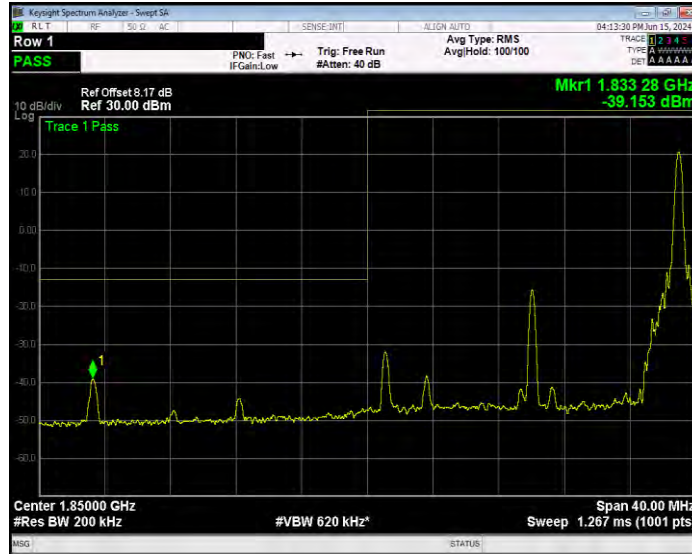

Band25 16QAM BW=20MHz Channel=26140 RB Size=1 Position=#Max Normal