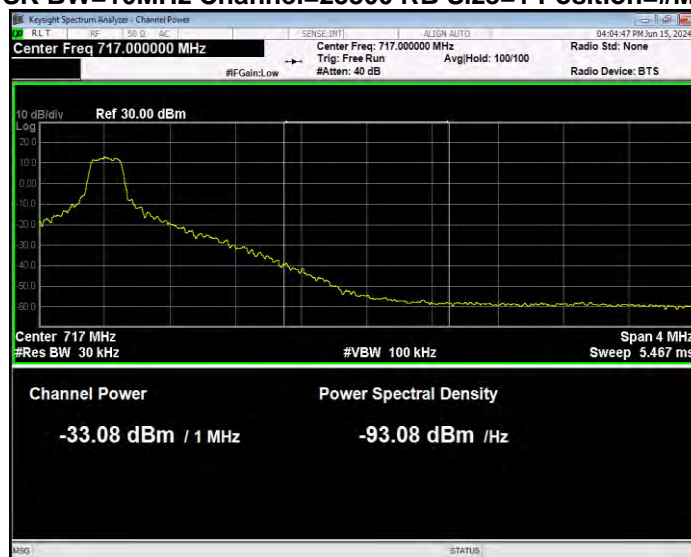

Band17 QPSK BW=10MHz Channel=23800 RB Size=1 Position=#Max Extended