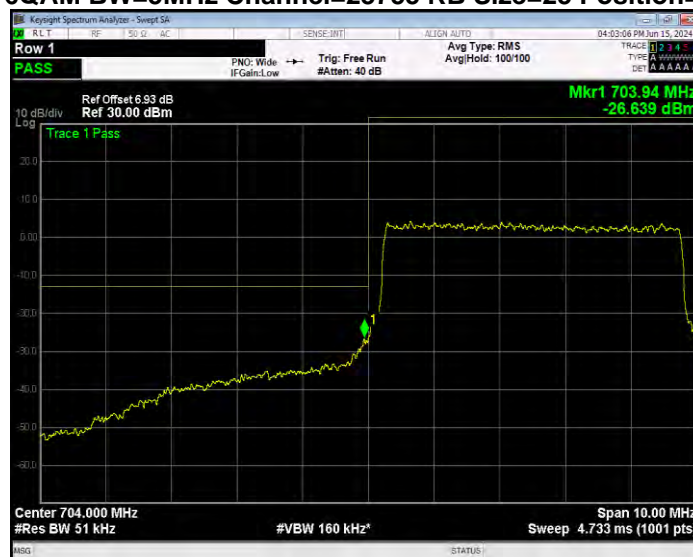

Band17 16QAM BW=5MHz Channel=23755 RB Size=25 Position=#0 Normal