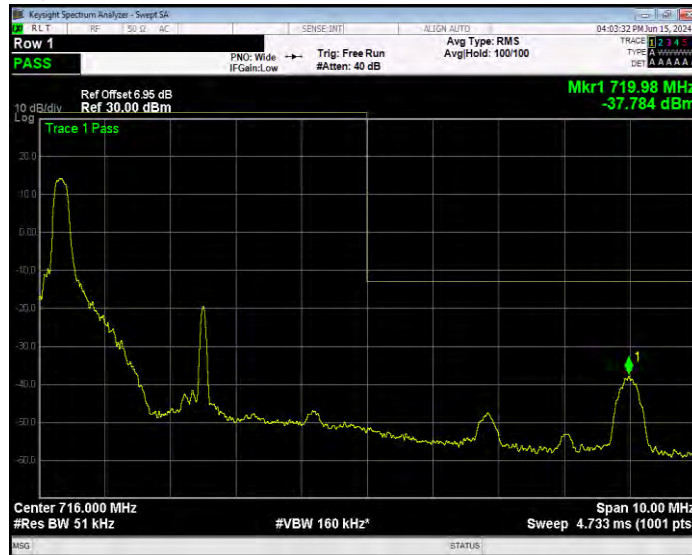

Band17 16QAM BW=5MHz Channel=23825 RB Size=1 Position=#0 Normal