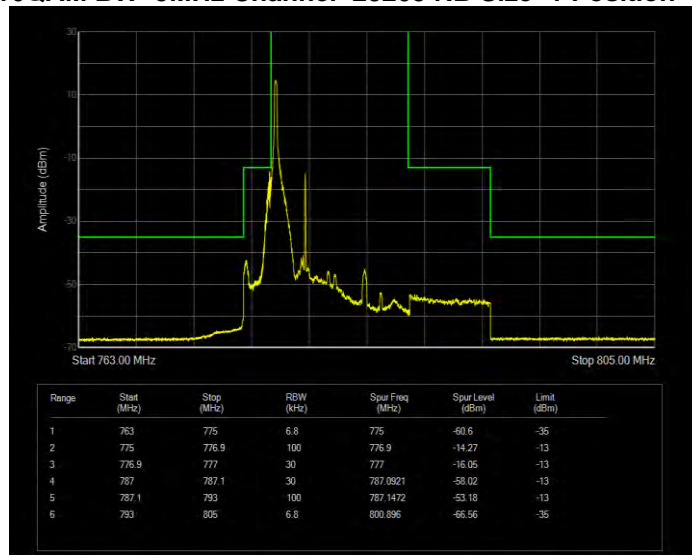

Band13 16QAM BW=10MHz Channel=23230 RB Size=1 Position=#Max Normal

Band13 16QAM BW=10MHz Channel=23230 RB Size=50 Position=#0 Extended

Band13 16QAM BW=10MHz Channel=23230 RB Size=50 Position=#0 Normal

Band13 16QAM BW=5MHz Channel=23205 RB Size=1 Position=#0 Extended

Band13 16QAM BW=5MHz Channel=23205 RB Size=1 Position=#0 Normal

Band13 16QAM BW=5MHz Channel=23205 RB Size=1 Position=#Max Extended

Band13 16QAM BW=5MHz Channel=23205 RB Size=1 Position=#Max Normal

Band13 16QAM BW=5MHz Channel=23205 RB Size=25 Position=#0 Extended