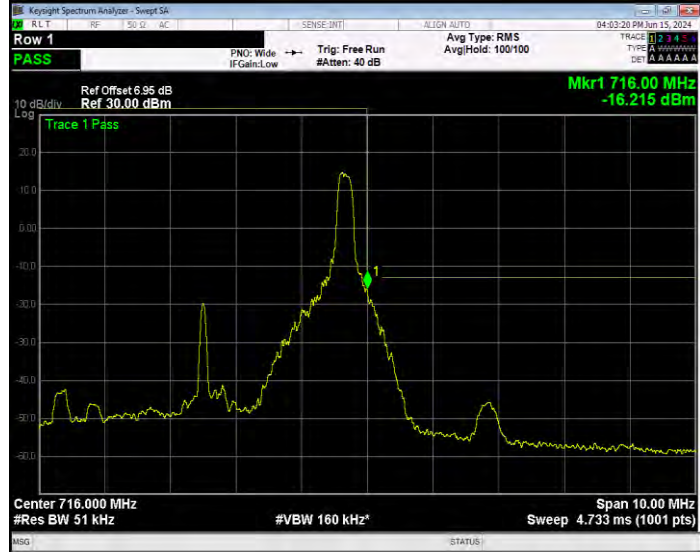

Band17 QPSK BW=5MHz Channel=23825 RB Size=1 Position=#Max Normal