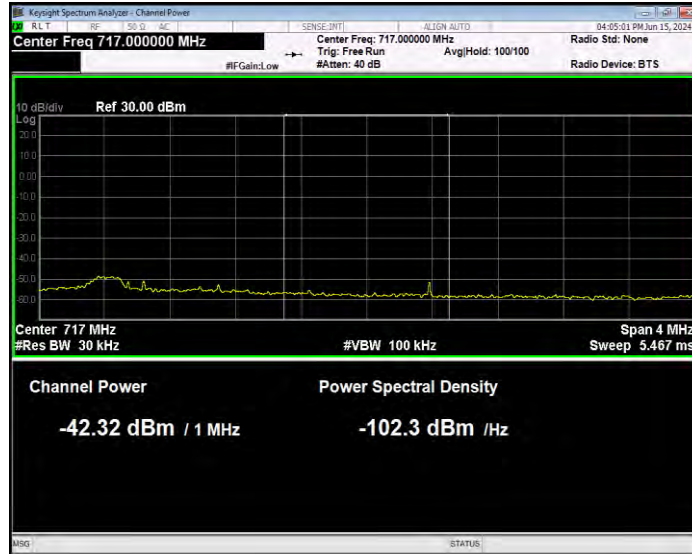

Band17 16QAM BW=10MHz Channel=23780 RB Size=1 Position=#Max Normal

Band17 16QAM BW=10MHz Channel=23780 RB Size=50 Position=#0 Extended

Band17 16QAM BW=10MHz Channel=23780 RB Size=50 Position=#0 Normal

Band17 16QAM BW=10MHz Channel=23800 RB Size=1 Position=#0 Extended