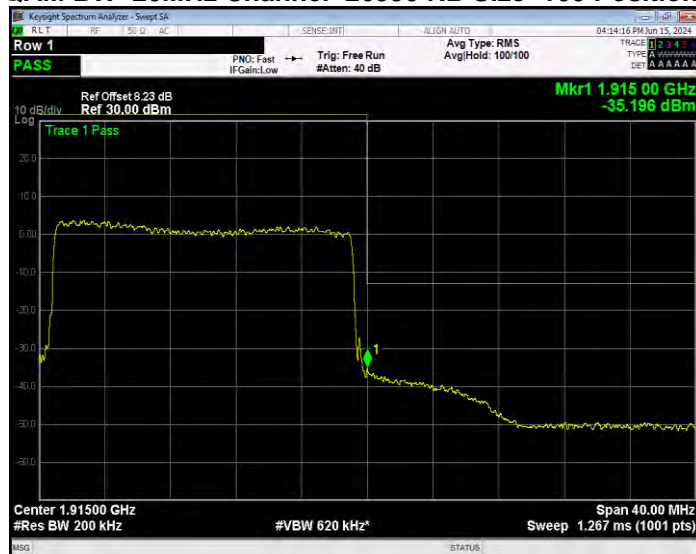

Band25 16QAM BW=20MHz Channel=26590 RB Size=100 Position=#0 Normal