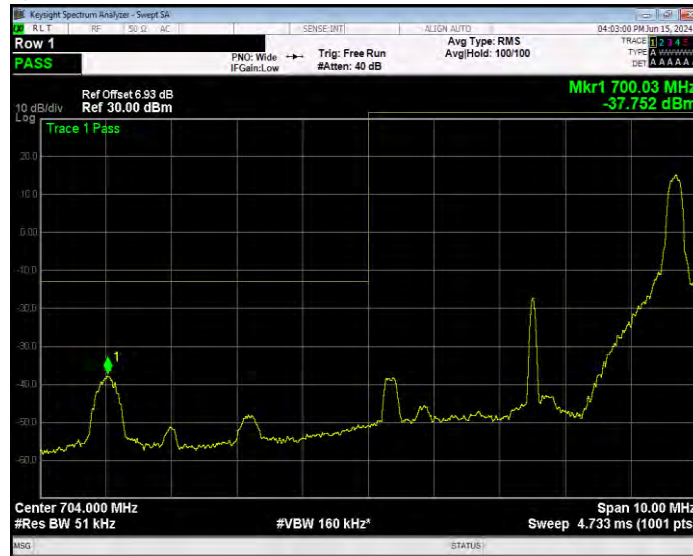

Band17 16QAM BW=5MHz Channel=23755 RB Size=1 Position=#Max Normal