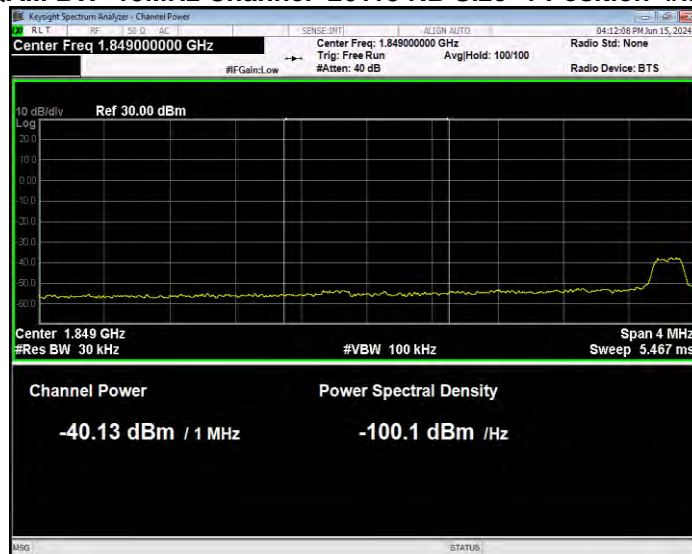

Band25 16QAM BW=15MHz Channel=26115 RB Size=1 Position=#Max Extended