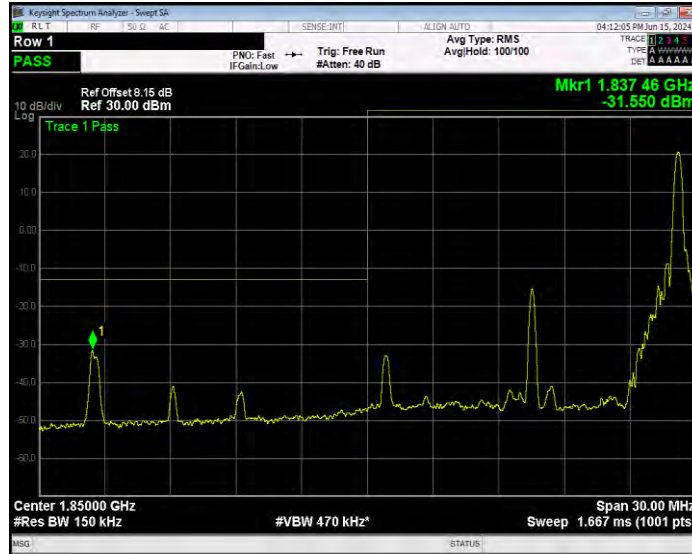

Band25 16QAM BW=15MHz Channel=26115 RB Size=1 Position=#Max Normal