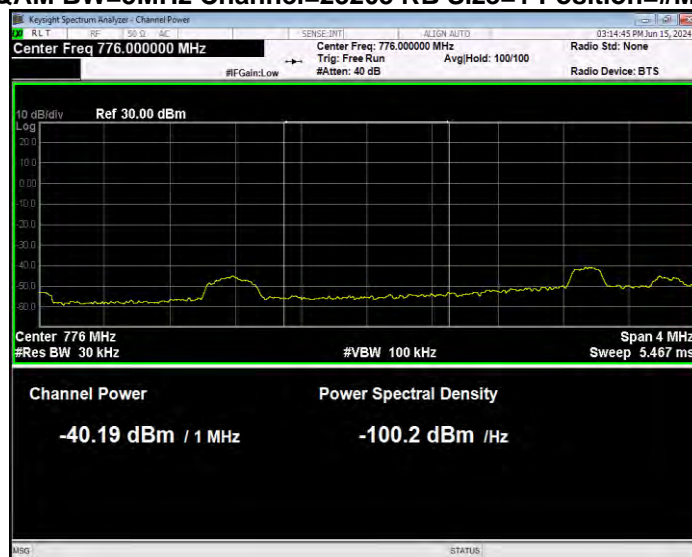

Band13 16QAM BW=5MHz Channel=23205 RB Size=1 Position=#Max Extended