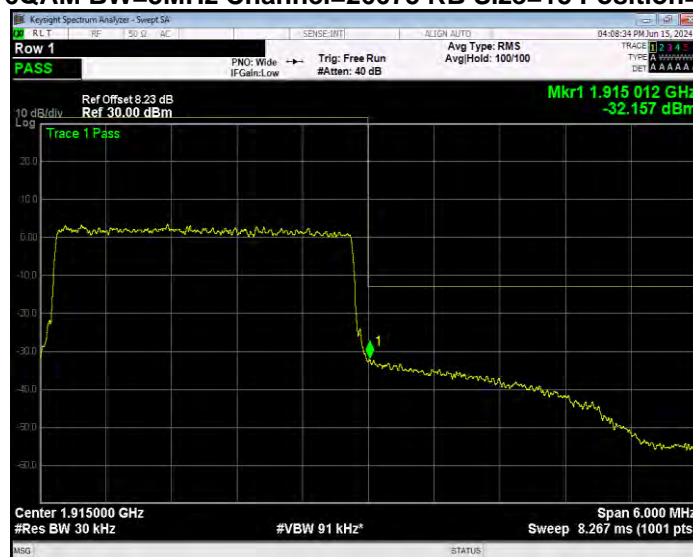

Band25 16QAM BW=3MHz Channel=26675 RB Size=15 Position=#0 Normal