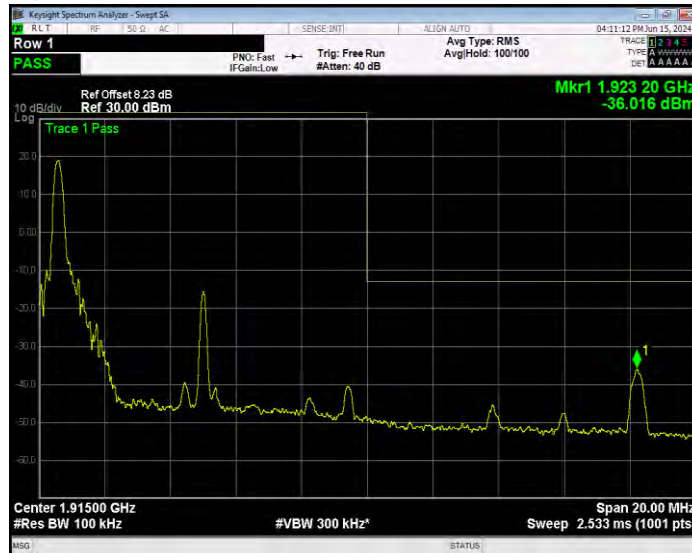

Band25 16QAM BW=10MHz Channel=26640 RB Size=1 Position=#0 Normal