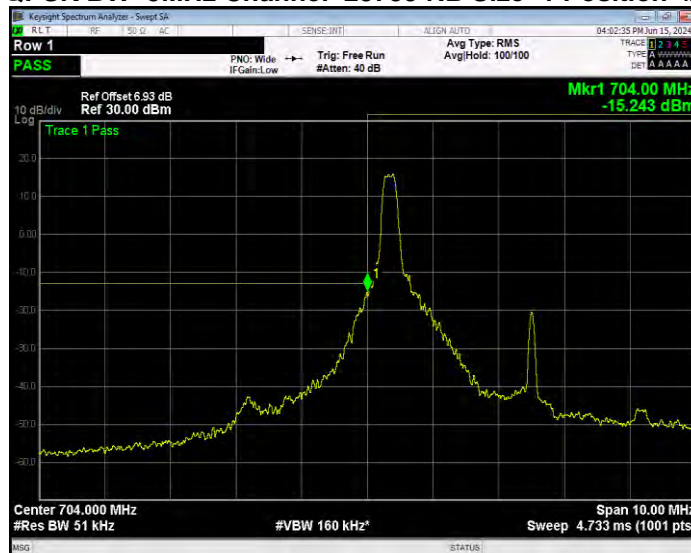

Band17 QPSK BW=5MHz Channel=23755 RB Size=1 Position=#0 Normal