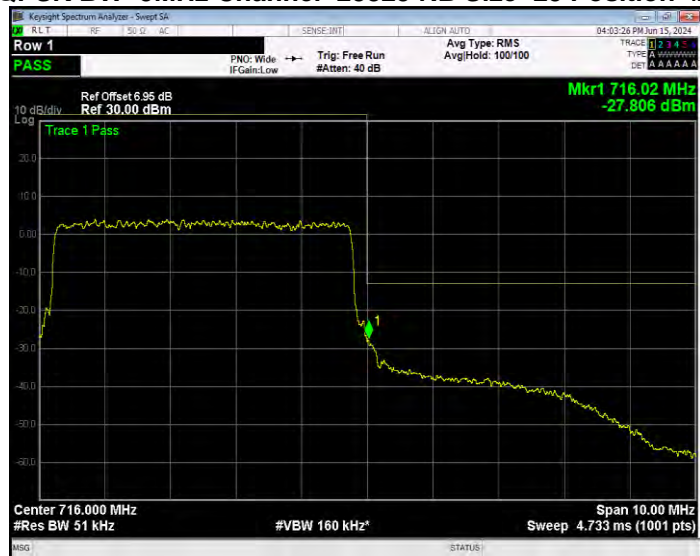

Band17 QPSK BW=5MHz Channel=23825 RB Size=25 Position=#0 Normal