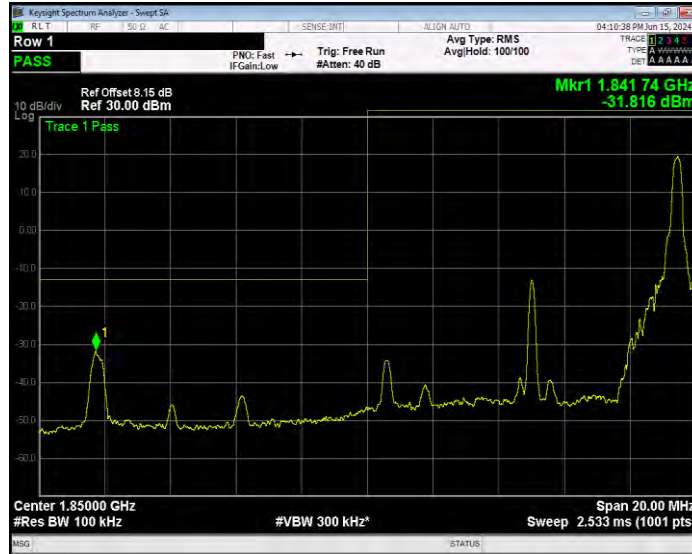

Band25 16QAM BW=10MHz Channel=26090 RB Size=1 Position=#Max Normal