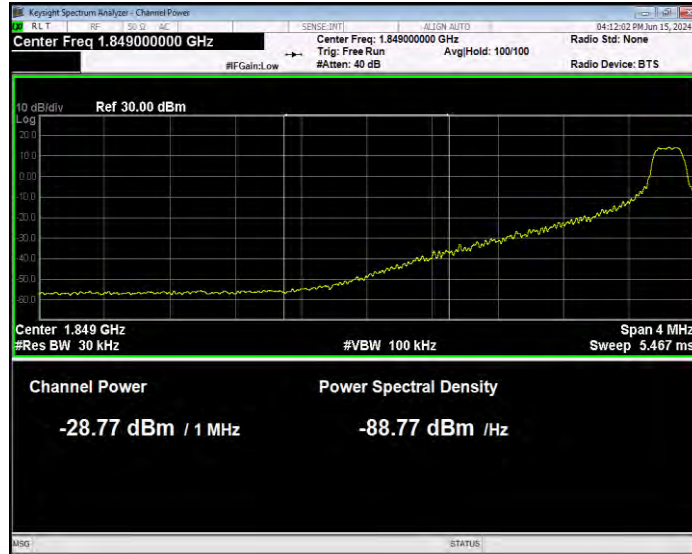

Band25 16QAM BW=10MHz Channel=26640 RB Size=1 Position=#Max Normal

Band25 16QAM BW=10MHz Channel=26640 RB Size=50 Position=#0 Extended

Band25 16QAM BW=10MHz Channel=26640 RB Size=50 Position=#0 Normal

Band25 16QAM BW=15MHz Channel=26115 RB Size=1 Position=#0 Extended