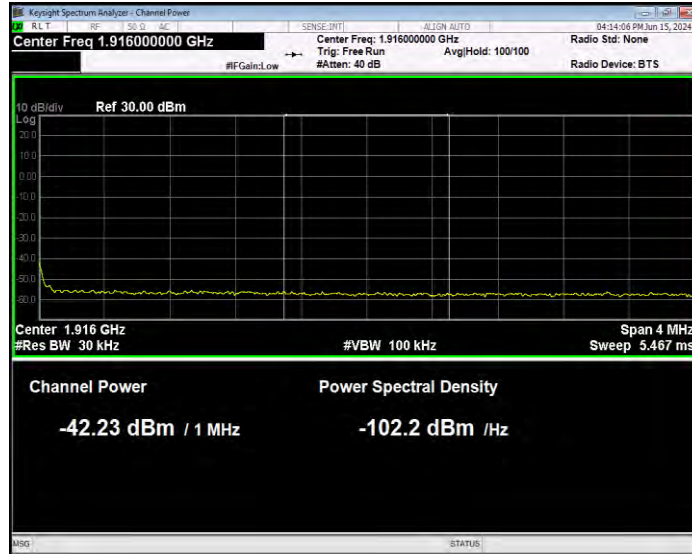

Band25 16QAM BW=20MHz Channel=26590 RB Size=1 Position=#0 Extended