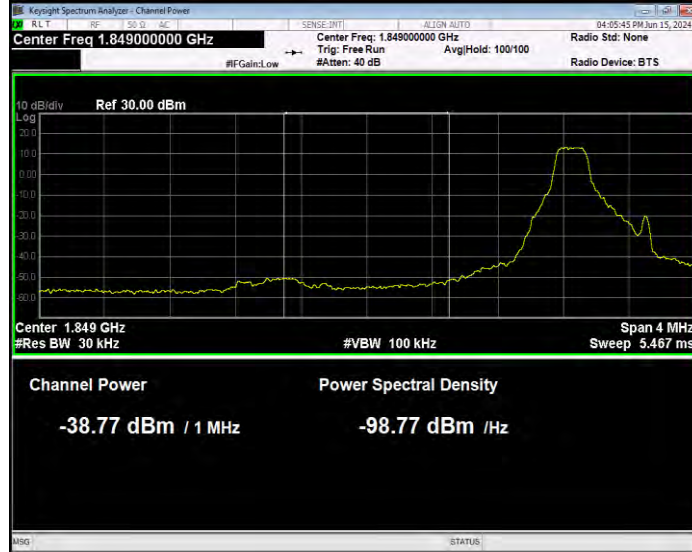

Band25 16QAM BW=5MHz Channel=26665 RB Size=1 Position=#Max Normal

Band25 16QAM BW=5MHz Channel=26665 RB Size=25 Position=#0 Extended

Band25 16QAM BW=5MHz Channel=26665 RB Size=25 Position=#0 Normal

Band25 QPSK BW=1.4MHz Channel=26047 RB Size=1 Position=#0 Extended