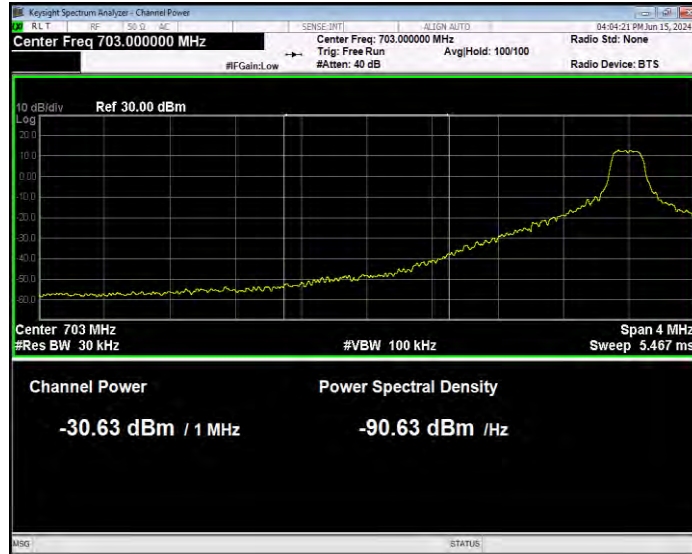

Band17 16QAM BW=10MHz Channel=23780 RB Size=1 Position=#0 Extended