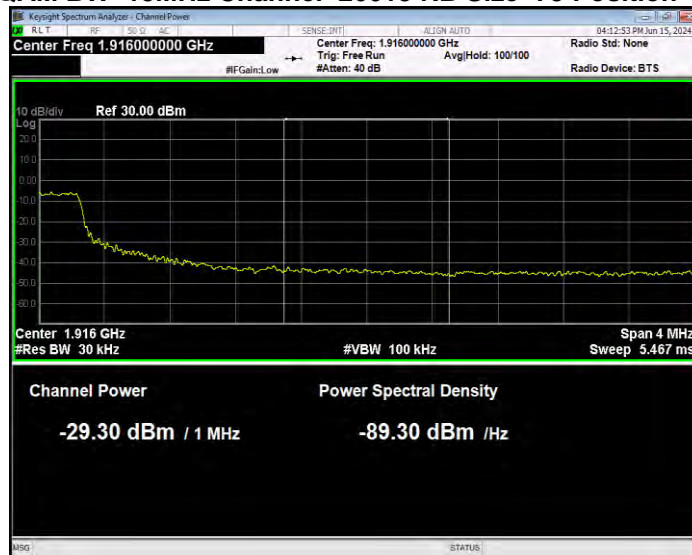

Band25 16QAM BW=15MHz Channel=26615 RB Size=75 Position=#0 Extended