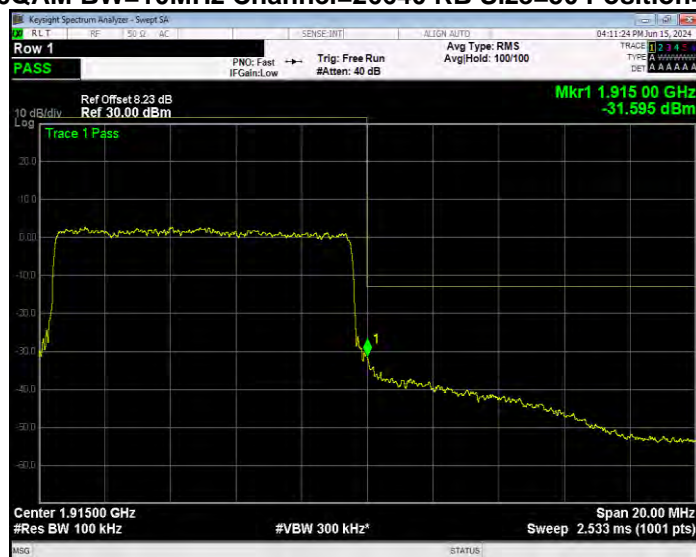

Band25 16QAM BW=10MHz Channel=26640 RB Size=50 Position=#0 Normal