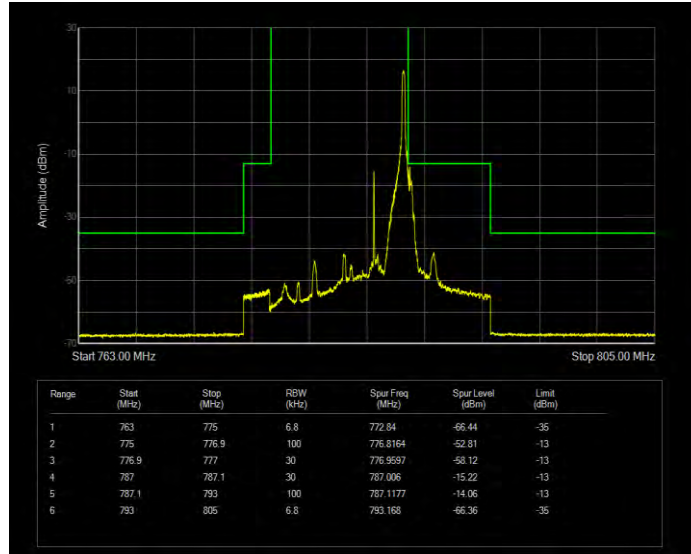

Band13 16QAM BW=5MHz Channel=23205 RB Size=25 Position=#0 Normal

Band13 16QAM BW=5MHz Channel=23255 RB Size=1 Position=#0 Extended

Band13 16QAM BW=5MHz Channel=23255 RB Size=1 Position=#0 Normal

Band13 16QAM BW=5MHz Channel=23255 RB Size=1 Position=#Max Extended

Band13 16QAM BW=5MHz Channel=23255 RB Size=1 Position=#Max Normal

Band13 16QAM BW=5MHz Channel=23255 RB Size=25 Position=#0 Extended

Band13 16QAM BW=5MHz Channel=23255 RB Size=25 Position=#0 Normal

Band13 QPSK BW=10MHz Channel=23230 RB Size=1 Position=#0 Extended