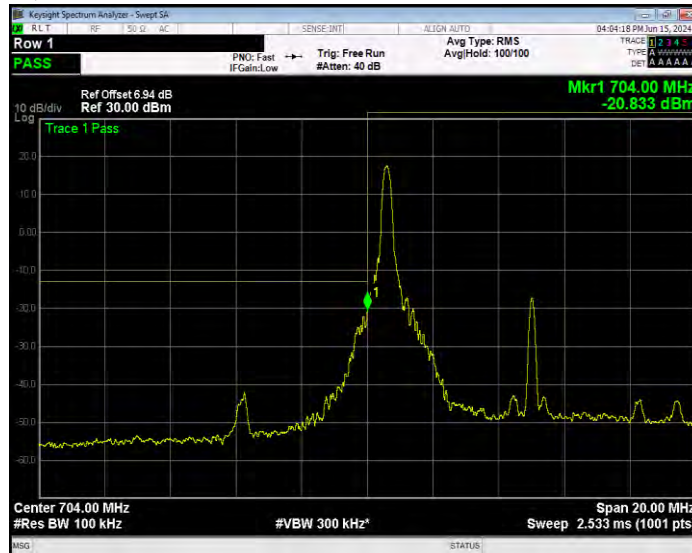

Band17 16QAM BW=10MHz Channel=23780 RB Size=1 Position=#0 Normal