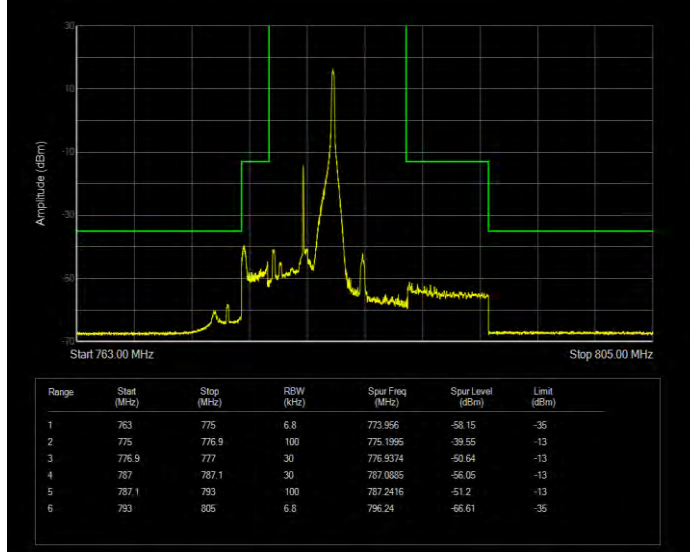

Band13 QPSK BW=10MHz Channel=23230 RB Size=50 Position=#0 Normal

Band13 QPSK BW=5MHz Channel=23205 RB Size=1 Position=#0 Extended

Band13 QPSK BW=5MHz Channel=23205 RB Size=1 Position=#0 Normal

Band13 QPSK BW=5MHz Channel=23205 RB Size=1 Position=#Max Extended

Band13 QPSK BW=5MHz Channel=23205 RB Size=1 Position=#Max Normal

Band13 QPSK BW=5MHz Channel=23205 RB Size=25 Position=#0 Extended

Band13 QPSK BW=5MHz Channel=23205 RB Size=25 Position=#0 Normal

Band13 QPSK BW=5MHz Channel=23255 RB Size=1 Position=#0 Extended