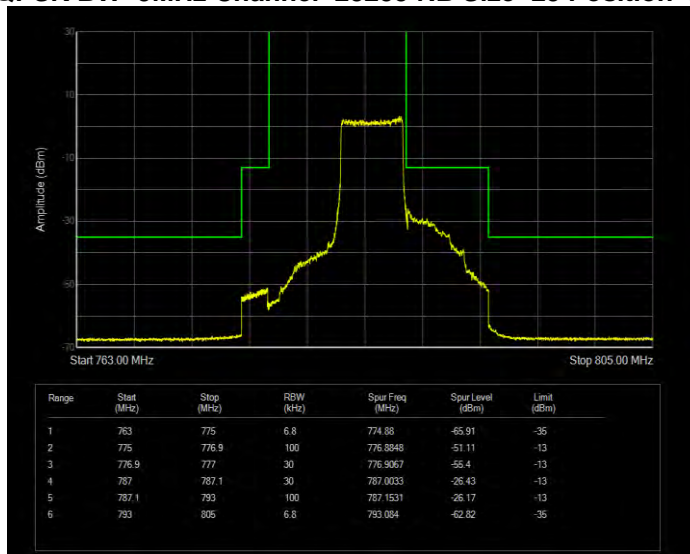

Band13 QPSK BW=5MHz Channel=23205 RB Size=1 Position=#Max Normal

Band13 QPSK BW=5MHz Channel=23205 RB Size=25 Position=#0 Extended

Band13 QPSK BW=5MHz Channel=23205 RB Size=25 Position=#0 Normal

Band13 QPSK BW=5MHz Channel=23255 RB Size=1 Position=#0 Extended

Band13 QPSK BW=5MHz Channel=23255 RB Size=1 Position=#0 Normal

Band13 QPSK BW=5MHz Channel=23255 RB Size=1 Position=#Max Extended

Band13 QPSK BW=5MHz Channel=23255 RB Size=1 Position=#Max Normal

Band13 QPSK BW=5MHz Channel=23255 RB Size=25 Position=#0 Extended

Band13 QPSK BW=5MHz Channel=23255 RB Size=25 Position=#0 Normal

Band17 16QAM BW=10MHz Channel=23780 RB Size=1 Position=#0 Extended

Band17 16QAM BW=10MHz Channel=23780 RB Size=1 Position=#0 Normal

Band17 16QAM BW=10MHz Channel=23780 RB Size=1 Position=#Max Extended