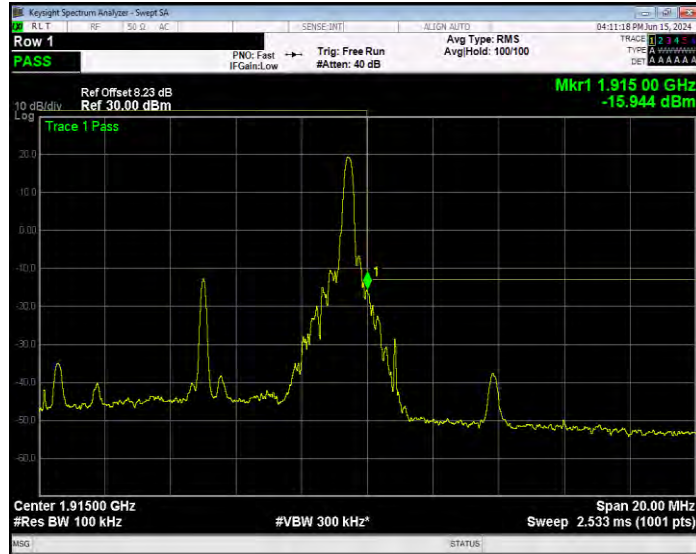

Band25 16QAM BW=10MHz Channel=26640 RB Size=1 Position=#Max Normal