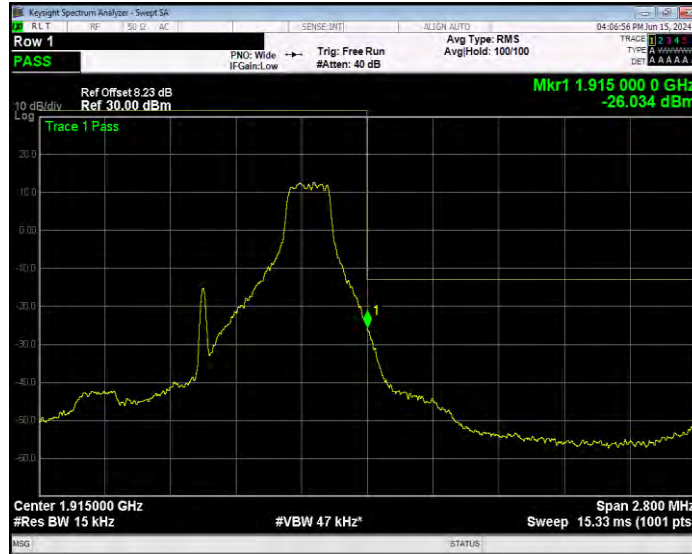

Band25 16QAM BW=1.4MHz Channel=26683 RB Size=1 Position=#Max Normal