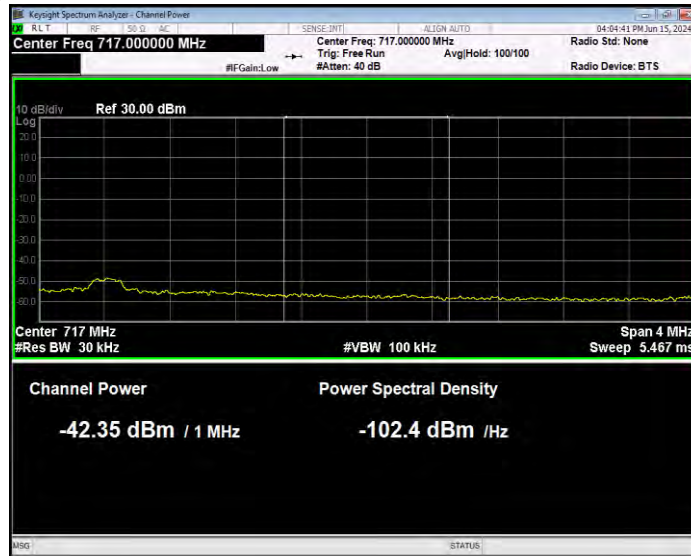

Band17 QPSK BW=10MHz Channel=23780 RB Size=1 Position=#Max Normal

Band17 QPSK BW=10MHz Channel=23780 RB Size=50 Position=#0 Extended

Band17 QPSK BW=10MHz Channel=23780 RB Size=50 Position=#0 Normal

Band17 QPSK BW=10MHz Channel=23800 RB Size=1 Position=#0 Extended