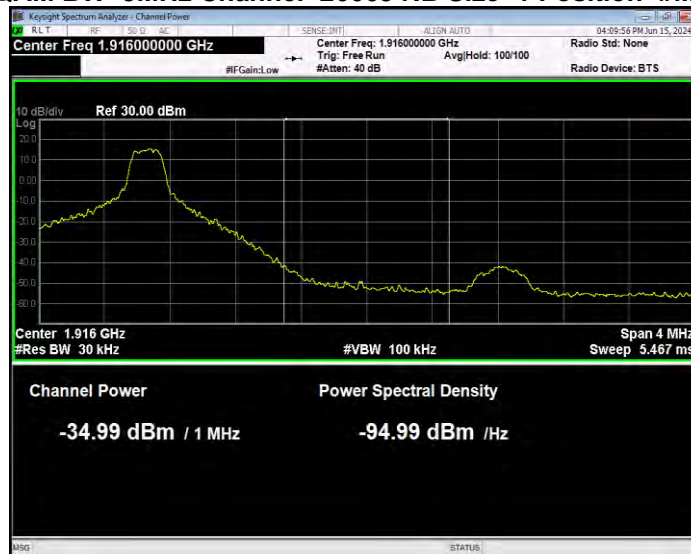

Band25 16QAM BW=5MHz Channel=26065 RB Size=25 Position=#0 Normal

Band25 16QAM BW=5MHz Channel=26665 RB Size=1 Position=#0 Extended

Band25 16QAM BW=5MHz Channel=26665 RB Size=1 Position=#0 Normal

Band25 16QAM BW=5MHz Channel=26665 RB Size=1 Position=#Max Extended