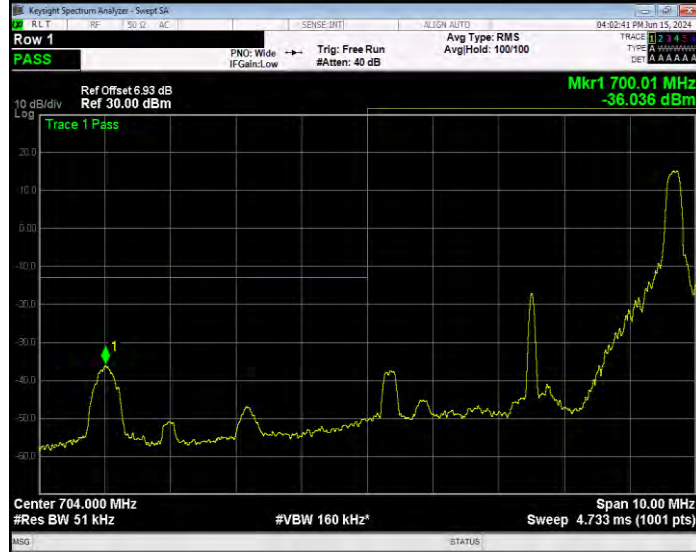

Band17 QPSK BW=5MHz Channel=23755 RB Size=1 Position=#Max Normal