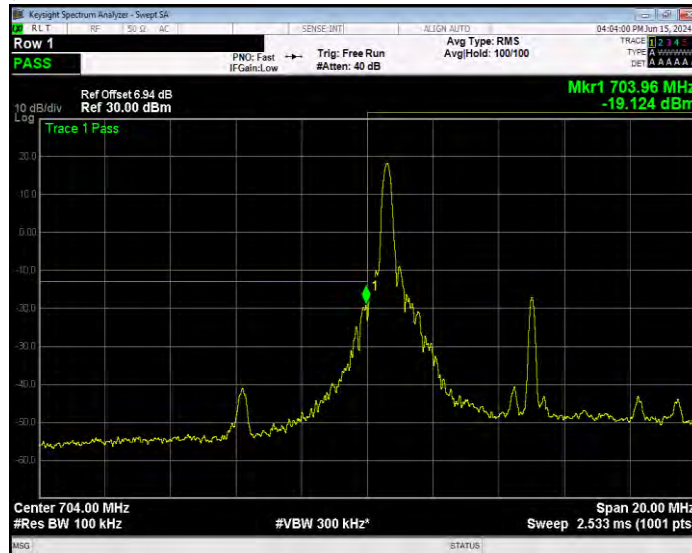

Band17 QPSK BW=10MHz Channel=23780 RB Size=1 Position=#0 Normal