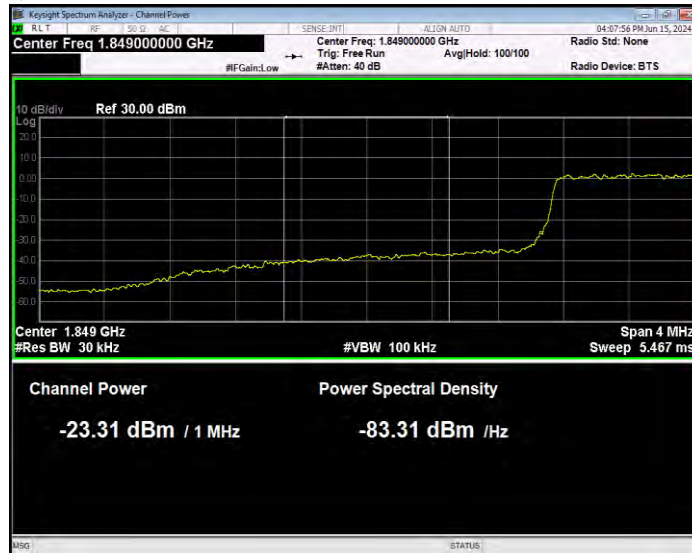

Band25 16QAM BW=3MHz Channel=26055 RB Size=15 Position=#0 Extended