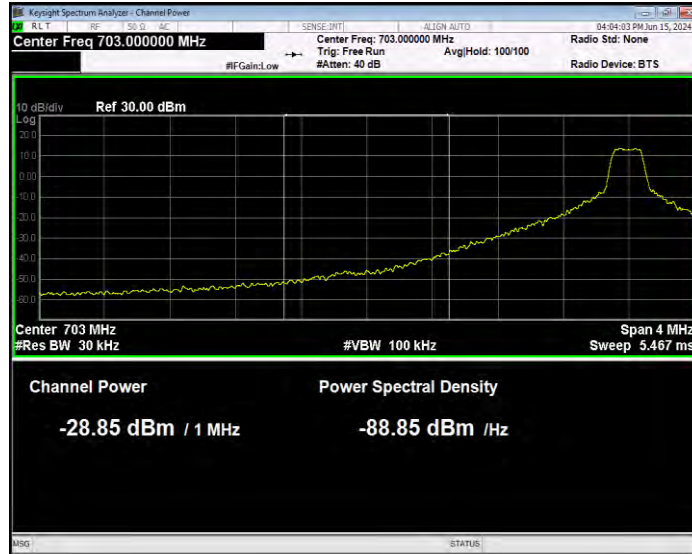

Band17 QPSK BW=10MHz Channel=23780 RB Size=1 Position=#0 Extended