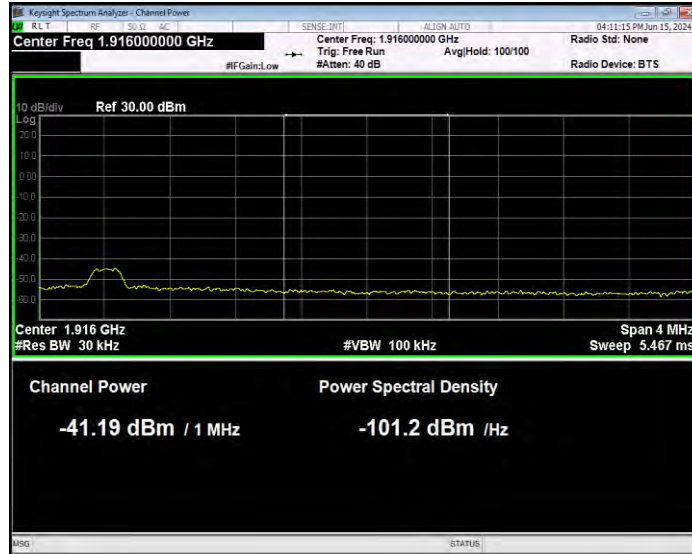

Band25 16QAM BW=10MHz Channel=26640 RB Size=1 Position=#0 Extended