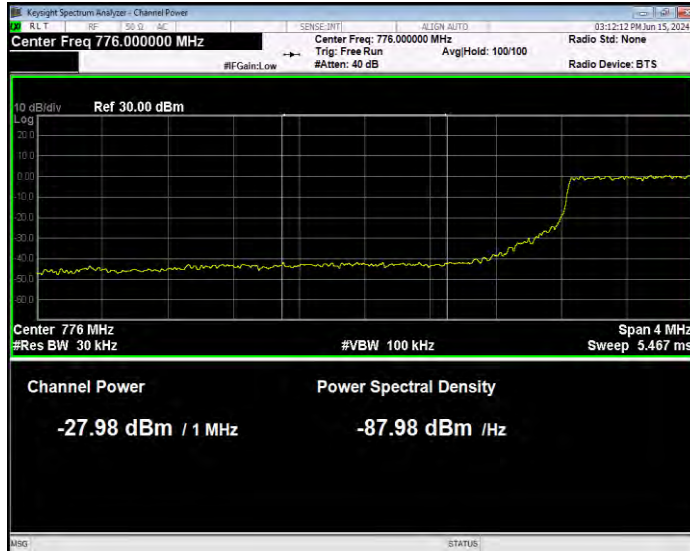

Band13 QPSK BW=5MHz Channel=23205 RB Size=25 Position=#0 Extended