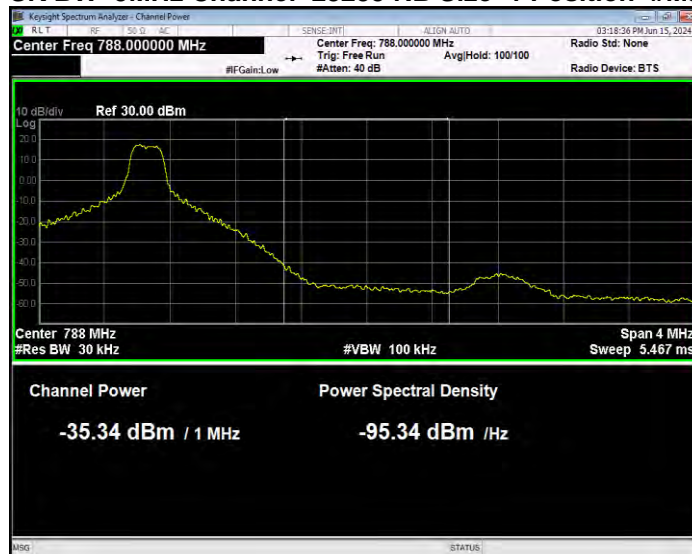

Band13 QPSK BW=5MHz Channel=23255 RB Size=1 Position=#Max Extended