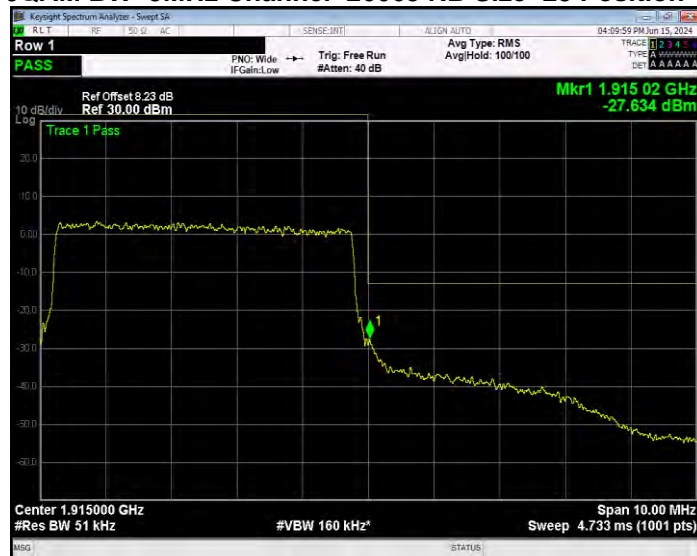

Band25 16QAM BW=5MHz Channel=26665 RB Size=25 Position=#0 Normal