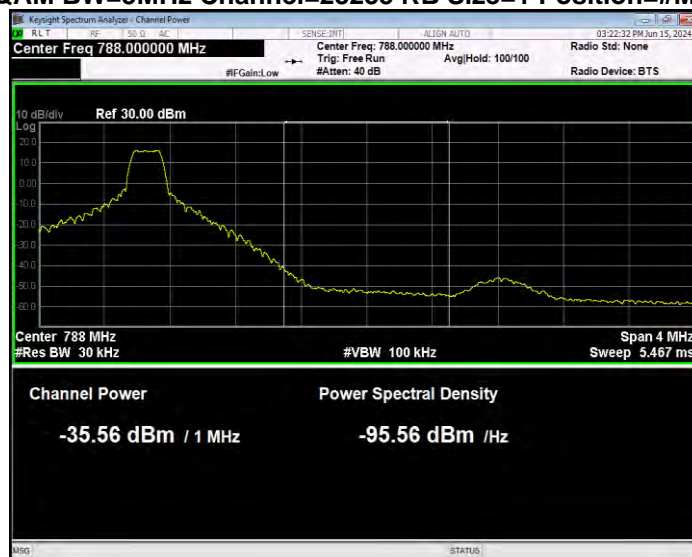

Band13 16QAM BW=5MHz Channel=23205 RB Size=25 Position=#0 Normal

Band13 16QAM BW=5MHz Channel=23255 RB Size=1 Position=#0 Extended

Band13 16QAM BW=5MHz Channel=23255 RB Size=1 Position=#0 Normal

Band13 16QAM BW=5MHz Channel=23255 RB Size=1 Position=#Max Extended