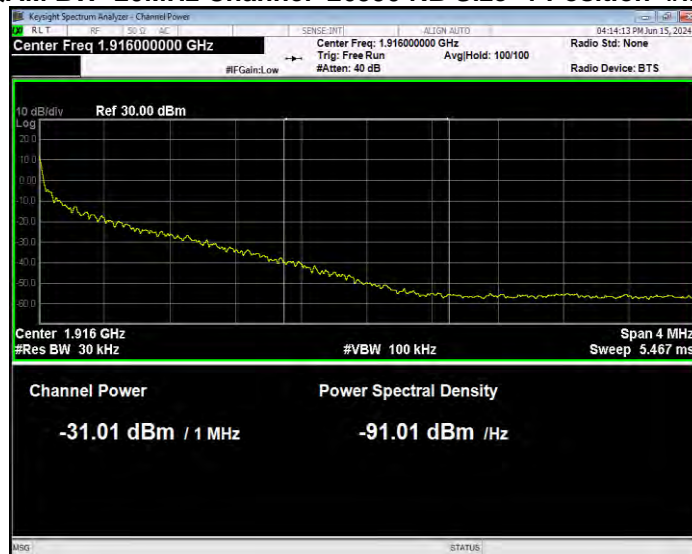

Band25 16QAM BW=20MHz Channel=26140 RB Size=100 Position=#0 Normal

Band25 16QAM BW=20MHz Channel=26590 RB Size=1 Position=#0 Extended

Band25 16QAM BW=20MHz Channel=26590 RB Size=1 Position=#0 Normal

Band25 16QAM BW=20MHz Channel=26590 RB Size=1 Position=#Max Extended