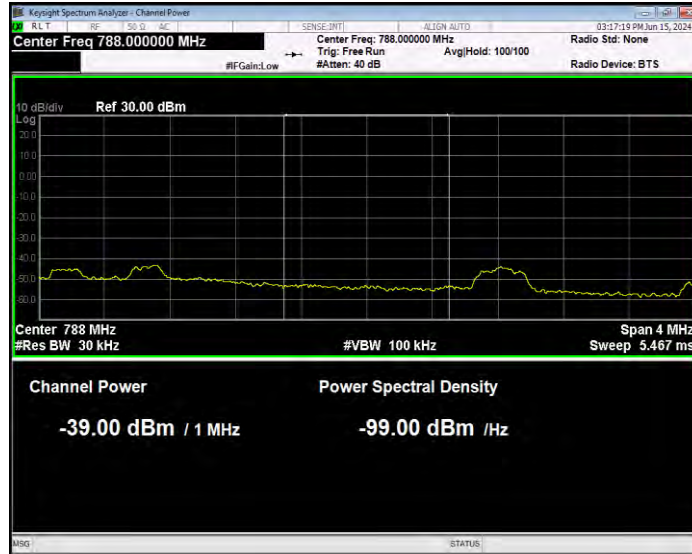

Band13 QPSK BW=5MHz Channel=23205 RB Size=1 Position=#Max Normal

Band13 QPSK BW=5MHz Channel=23205 RB Size=25 Position=#0 Extended

Band13 QPSK BW=5MHz Channel=23205 RB Size=25 Position=#0 Normal

Band13 QPSK BW=5MHz Channel=23255 RB Size=1 Position=#0 Extended