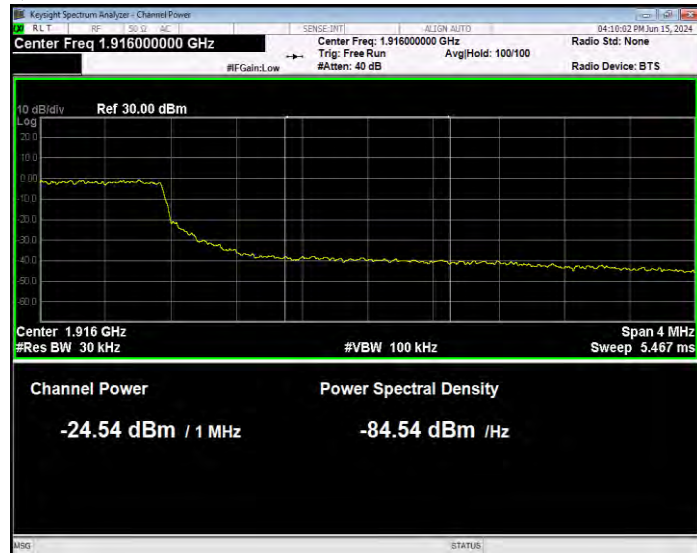

Band25 16QAM BW=5MHz Channel=26665 RB Size=25 Position=#0 Extended