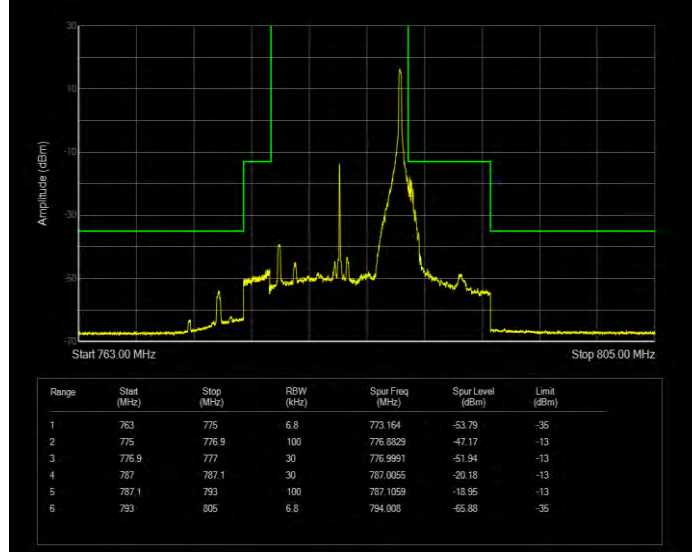

Band13 16QAM BW=10MHz Channel=23230 RB Size=1 Position=#Max Normal

Band13 16QAM BW=10MHz Channel=23230 RB Size=50 Position=#0 Extended

Band13 16QAM BW=10MHz Channel=23230 RB Size=50 Position=#0 Normal

Band13 16QAM BW=5MHz Channel=23205 RB Size=1 Position=#0 Extended