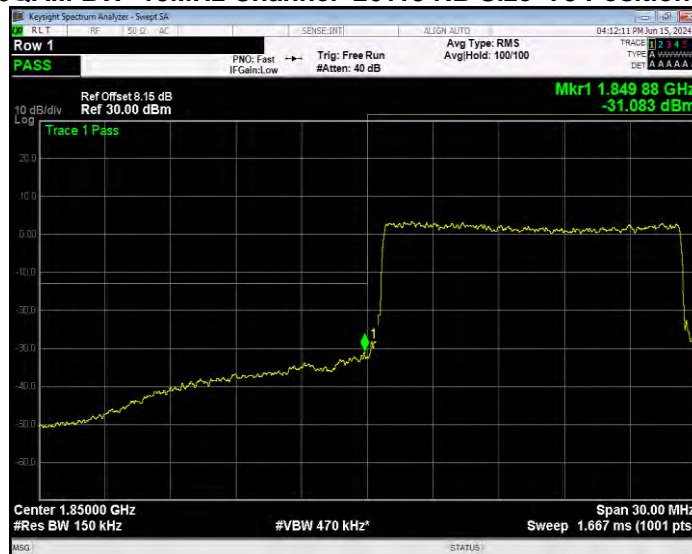

Band25 16QAM BW=15MHz Channel=26115 RB Size=75 Position=#0 Normal