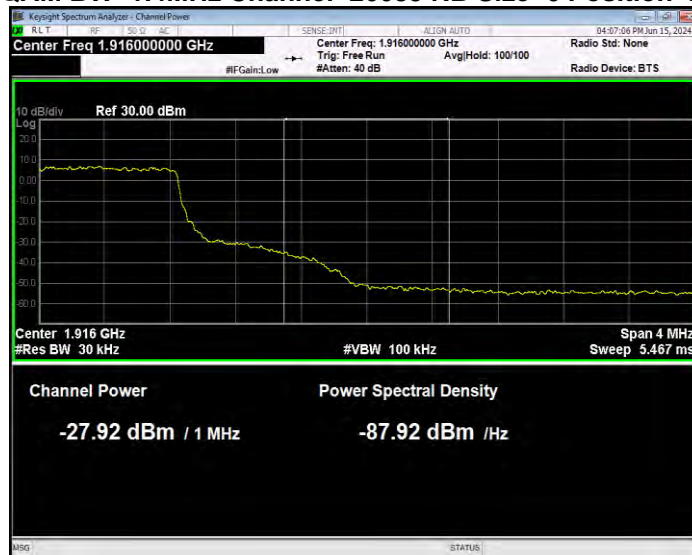

Band25 16QAM BW=1.4MHz Channel=26683 RB Size=6 Position=#0 Extended