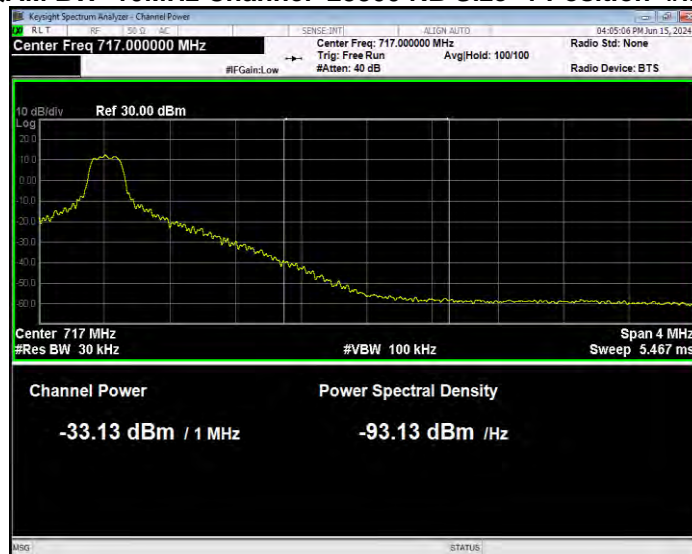

Band17 16QAM BW=10MHz Channel=23800 RB Size=1 Position=#Max Extended