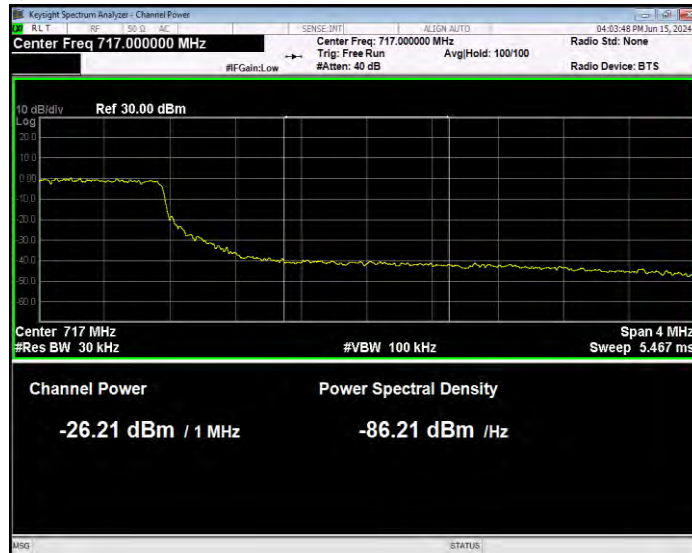

Band17 16QAM BW=5MHz Channel=23825 RB Size=1 Position=#0 Normal

Band17 16QAM BW=5MHz Channel=23825 RB Size=1 Position=#0 Max Extended

Band17 16QAM BW=5MHz Channel=23825 RB Size=1 Position=#Max Normal

Band17 16QAM BW=5MHz Channel=23825 RB Size=25 Position=#0 Extended