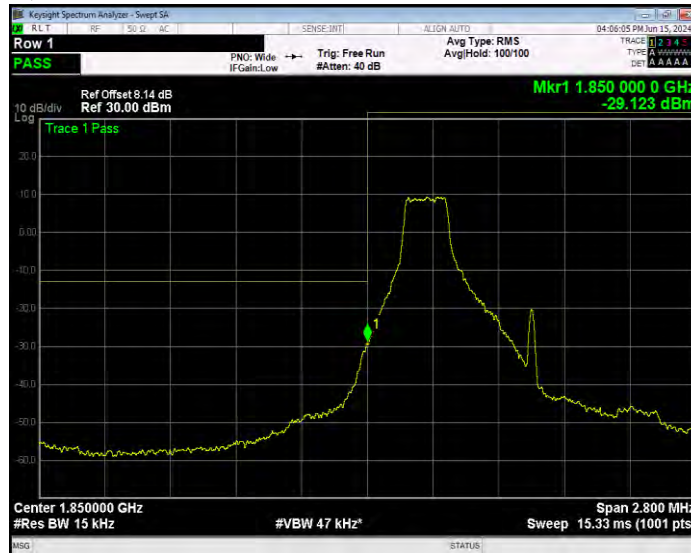

Band25 16QAM BW=1.4MHz Channel=26047 RB Size=1 Position=#0 Normal