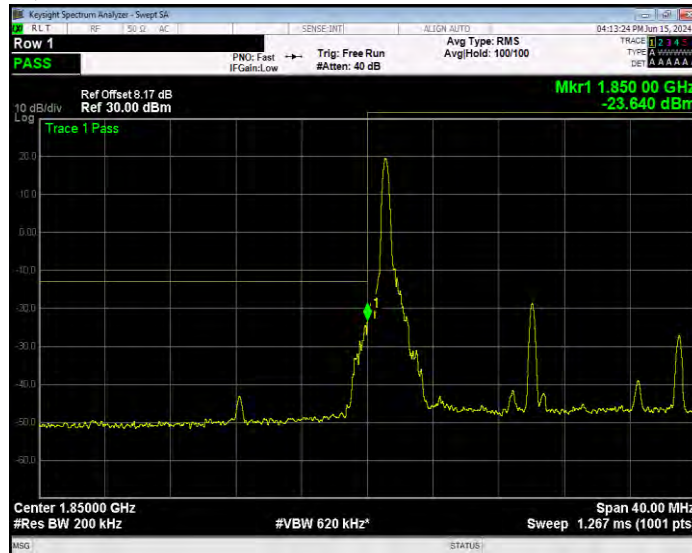

Band25 16QAM BW=20MHz Channel=26140 RB Size=1 Position=#0 Normal