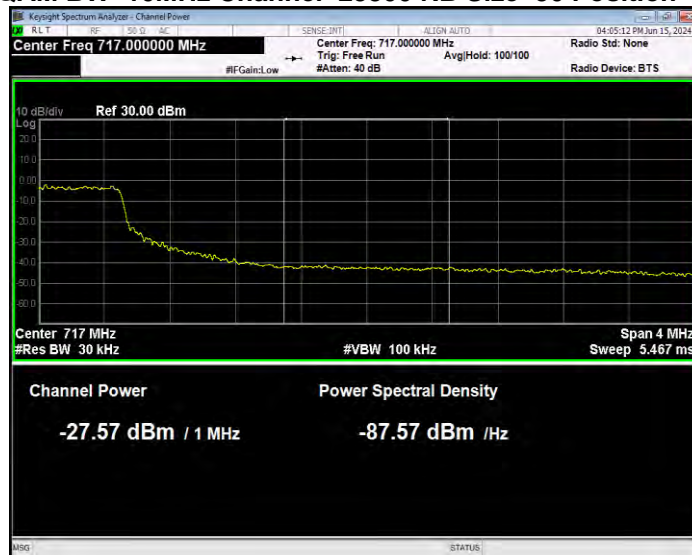

Band17 16QAM BW=10MHz Channel=23800 RB Size=1 Position=#0 Normal

Band17 16QAM BW=10MHz Channel=23800 RB Size=1 Position=#Max Extended

Band17 16QAM BW=10MHz Channel=23800 RB Size=1 Position=#Max Normal

Band17 16QAM BW=10MHz Channel=23800 RB Size=50 Position=#0 Extended