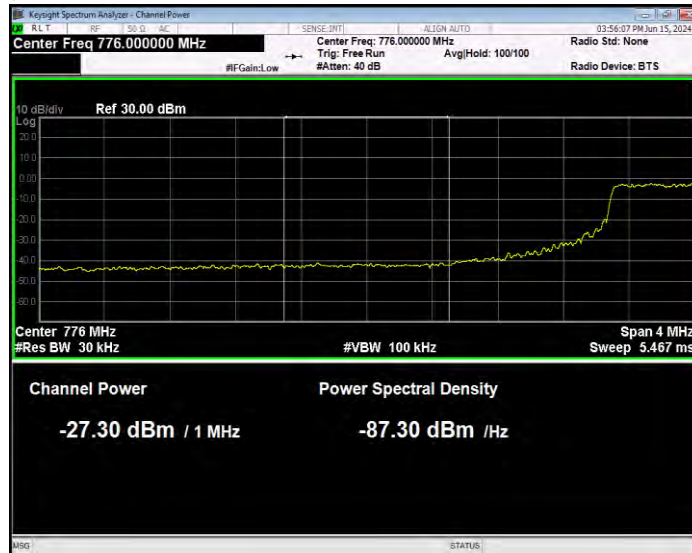

Band13 16QAM BW=10MHz Channel=23230 RB Size=1 Position=#Max Normal

Band13 16QAM BW=10MHz Channel=23230 RB Size=50 Position=#0 Extended

Band13 16QAM BW=10MHz Channel=23230 RB Size=50 Position=#0 Normal

Band13 16QAM BW=5MHz Channel=23205 RB Size=1 Position=#0 Extended