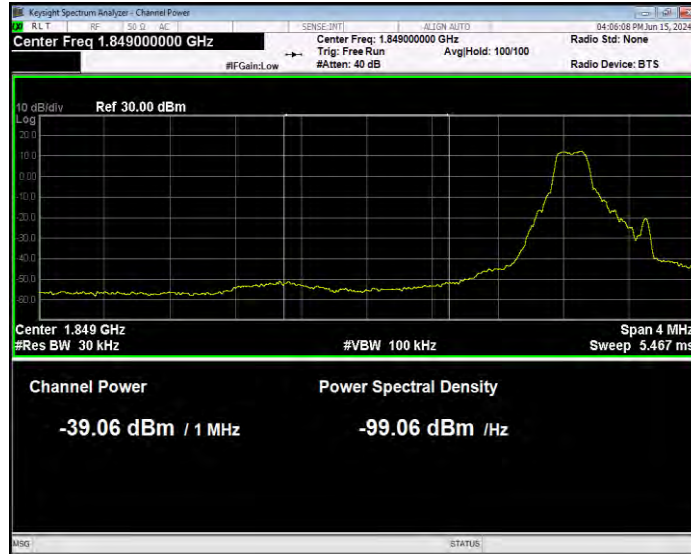

Band25 16QAM BW=1.4MHz Channel=26047 RB Size=1 Position=#0 Extended