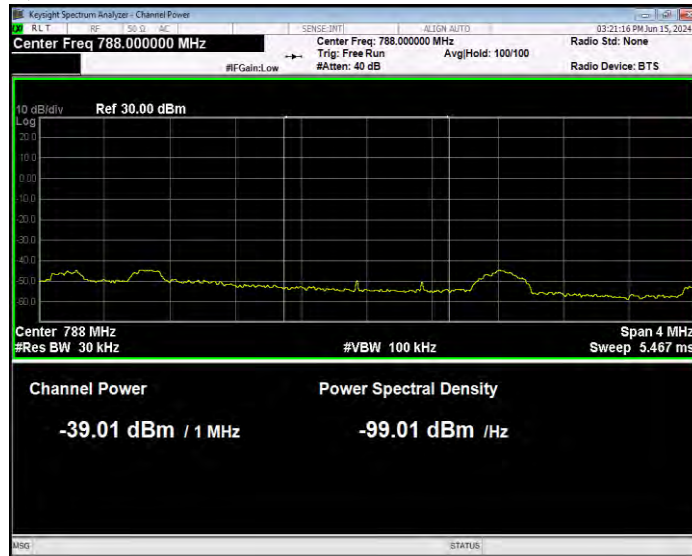

Band13 16QAM BW=5MHz Channel=23255 RB Size=1 Position=#0 Extended