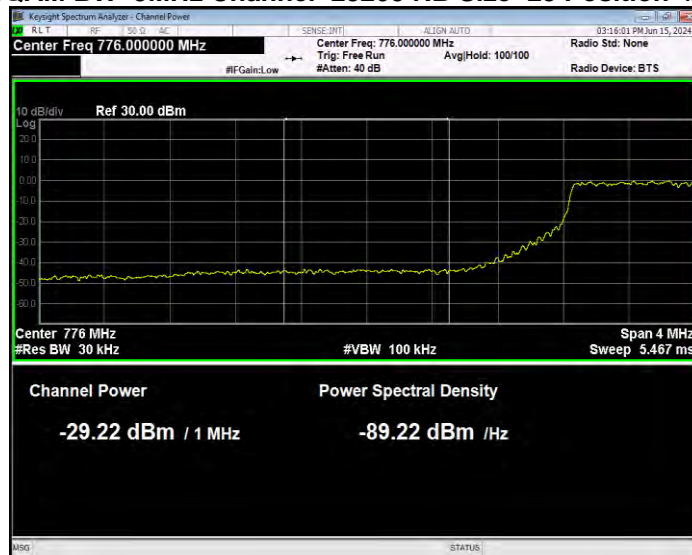

Band13 16QAM BW=5MHz Channel=23205 RB Size=1 Position=#0 Normal

Band13 16QAM BW=5MHz Channel=23205 RB Size=1 Position=#Max Extended

Band13 16QAM BW=5MHz Channel=23205 RB Size=1 Position=#Max Normal

Band13 16QAM BW=5MHz Channel=23205 RB Size=25 Position=#0 Extended