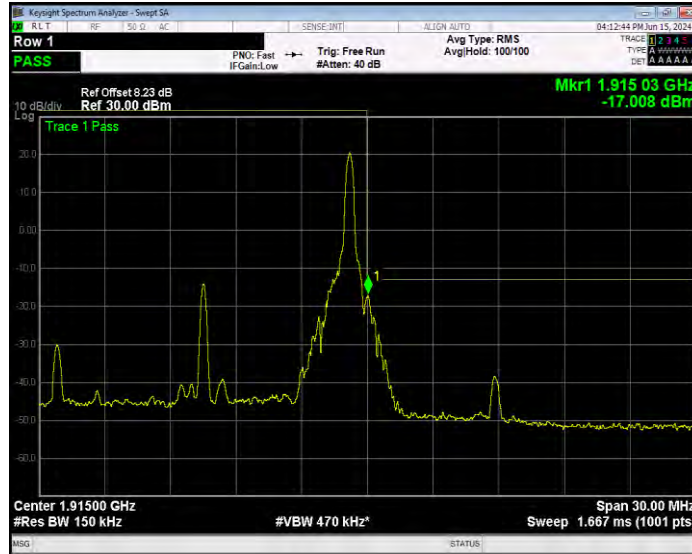

Band25 16QAM BW=15MHz Channel=26615 RB Size=1 Position=#Max Normal