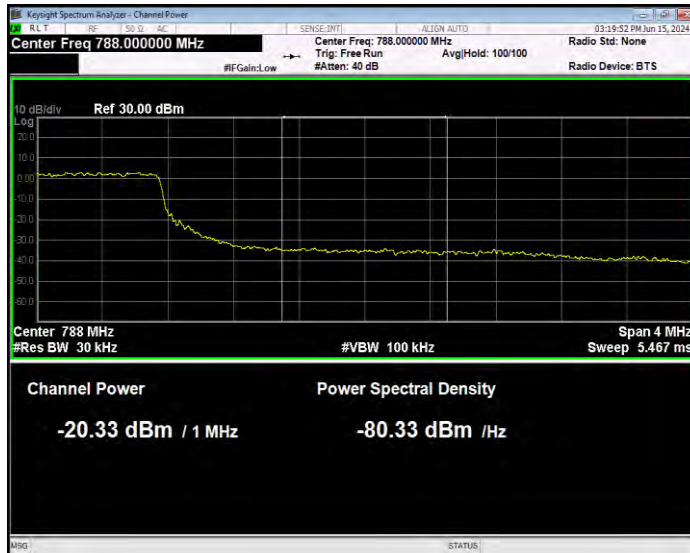

Band13 QPSK BW=5MHz Channel=23255 RB Size=1 Position=#0 Normal

Band13 QPSK BW=5MHz Channel=23255 RB Size=1 Position=#Max Extended

Band13 QPSK BW=5MHz Channel=23255 RB Size=1 Position=#Max Normal

Band13 QPSK BW=5MHz Channel=23255 RB Size=25 Position=#0 Extended