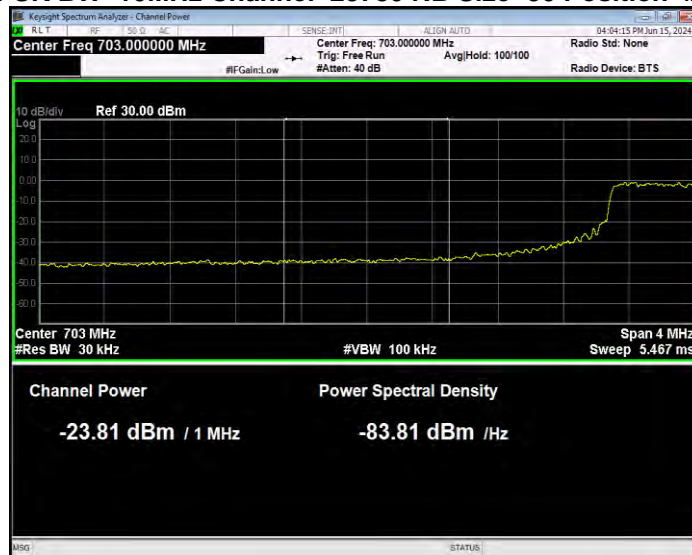

Band17 QPSK BW=10MHz Channel=23780 RB Size=50 Position=#0 Extended