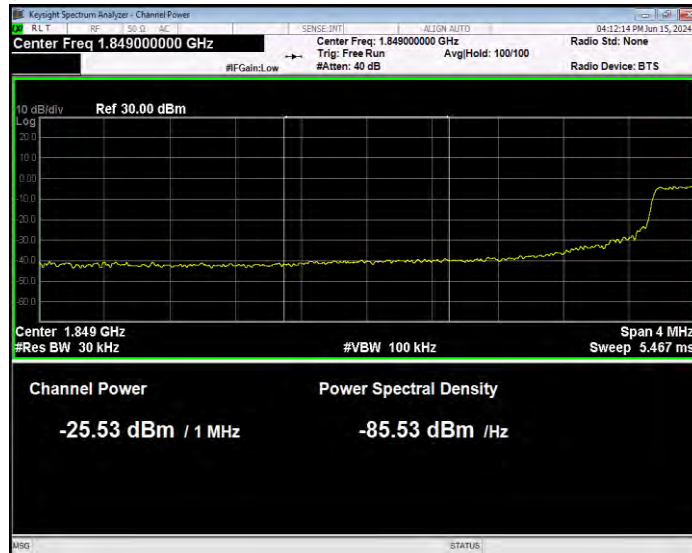

Band25 16QAM BW=15MHz Channel=26115 RB Size=1 Position=#0 Normal

Band25 16QAM BW=15MHz Channel=26115 RB Size=1 Position=#Max Extended

Band25 16QAM BW=15MHz Channel=26115 RB Size=1 Position=#Max Normal

Band25 16QAM BW=15MHz Channel=26115 RB Size=75 Position=#0 Extended