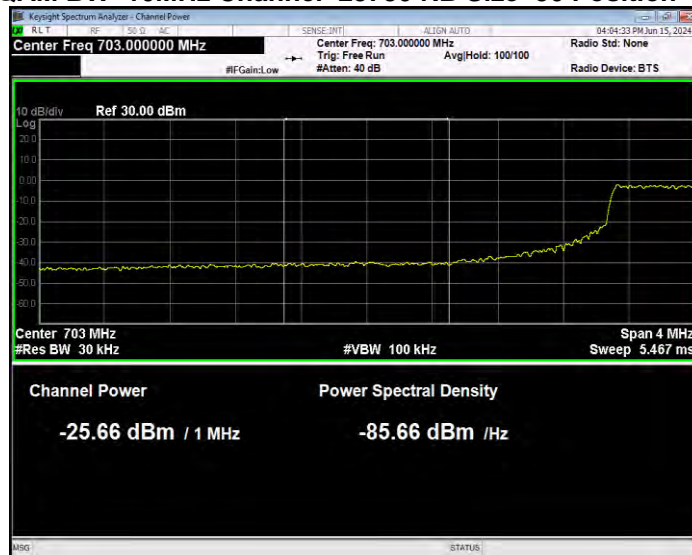

Band17 16QAM BW=10MHz Channel=23780 RB Size=50 Position=#0 Extended