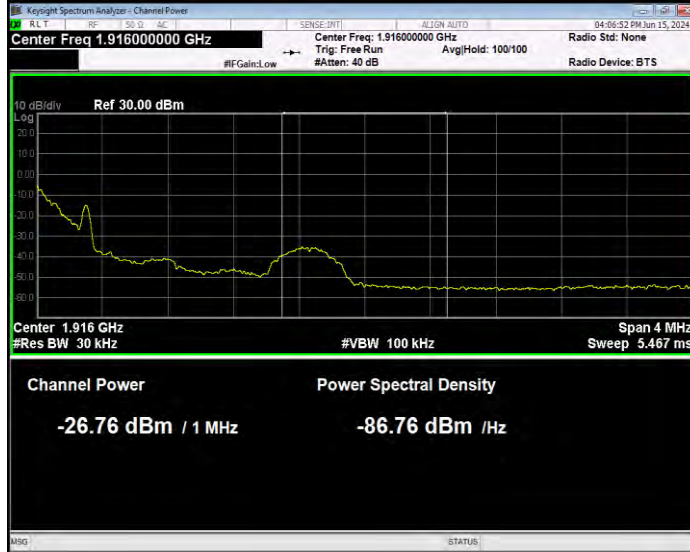

Band25 16QAM BW=1.4MHz Channel=26047 RB Size=1 Position=#Max Normal

Band25 16QAM BW=1.4MHz Channel=26047 RB Size=6 Position=#0 Extended

Band25 16QAM BW=1.4MHz Channel=26047 RB Size=6 Position=#0 Normal

Band25 16QAM BW=1.4MHz Channel=26683 RB Size=1 Position=#0 Extended