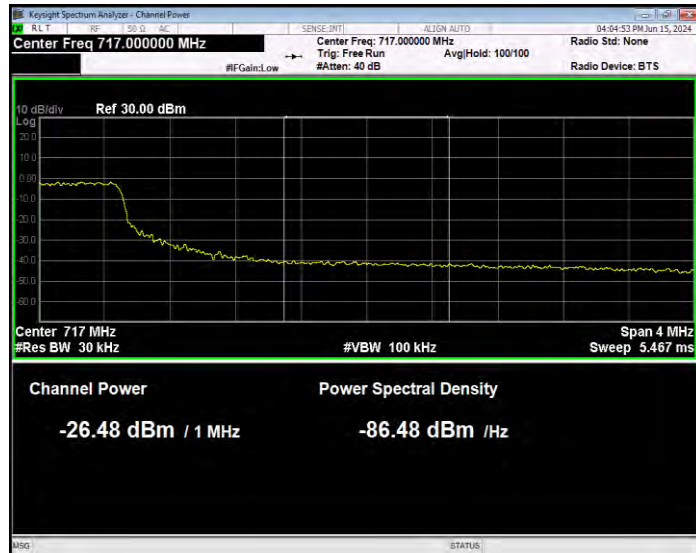

Band17 QPSK BW=10MHz Channel=23800 RB Size=1 Position=#0 Normal

Band17 QPSK BW=10MHz Channel=23800 RB Size=1 Position=#Max Extended

Band17 QPSK BW=10MHz Channel=23800 RB Size=1 Position=#Max Normal

Band17 QPSK BW=10MHz Channel=23800 RB Size=50 Position=#0 Extended