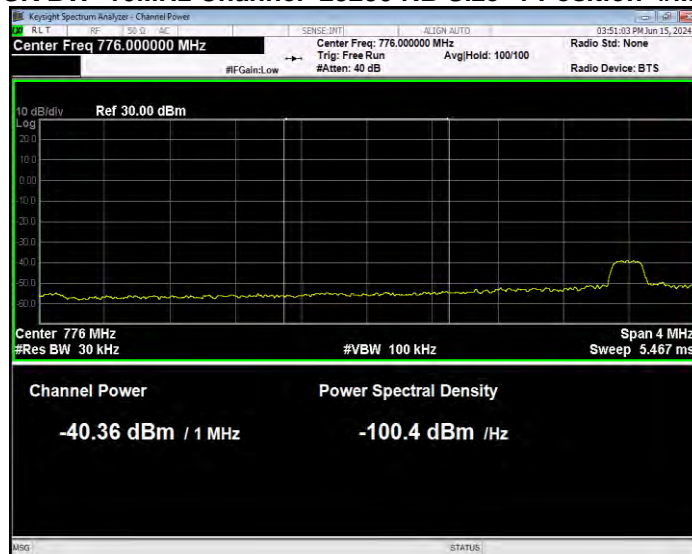

Band13 QPSK BW=10MHz Channel=23230 RB Size=1 Position=#Max Extended