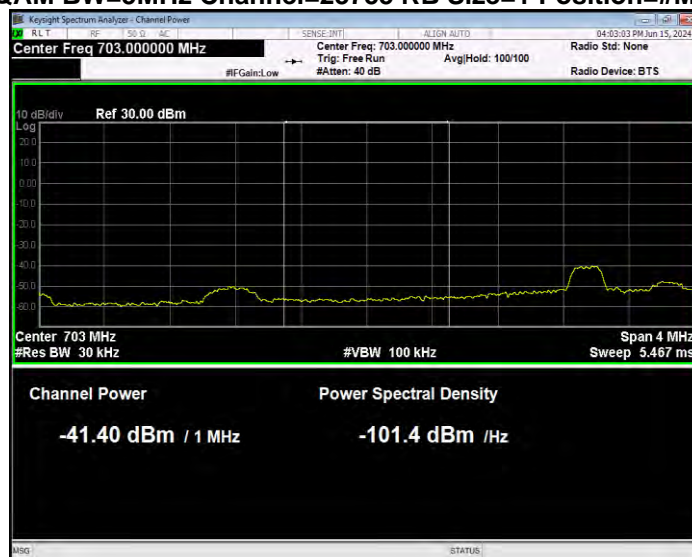

Band17 16QAM BW=10MHz Channel=23800 RB Size=50 Position=#0 Normal

Band17 16QAM BW=5MHz Channel=23755 RB Size=1 Position=#0 Extended

Band17 16QAM BW=5MHz Channel=23755 RB Size=1 Position=#0 Normal

Band17 16QAM BW=5MHz Channel=23755 RB Size=1 Position=#Max Extended