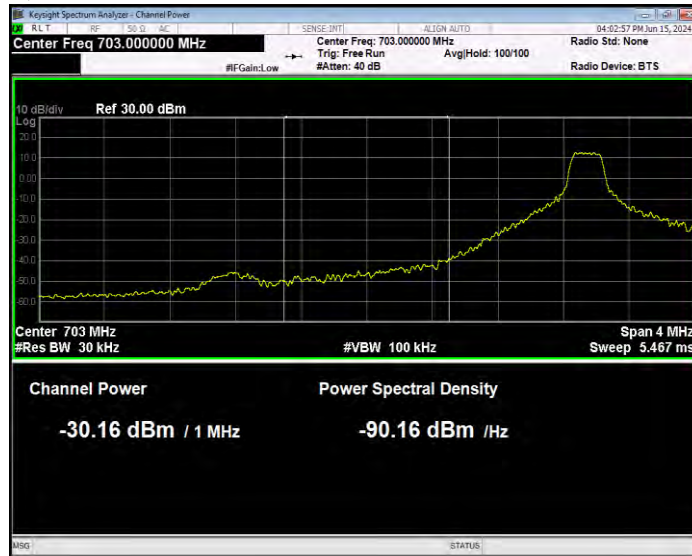

Band17 16QAM BW=5MHz Channel=23755 RB Size=1 Position=#0 Extended