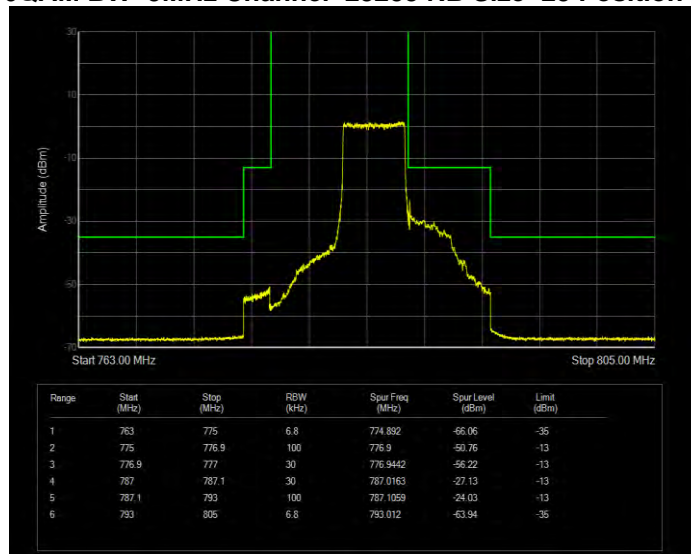

Band13 16QAM BW=5MHz Channel=23205 RB Size=1 Position=#0 Normal

Band13 16QAM BW=5MHz Channel=23205 RB Size=1 Position=#Max Extended

Band13 16QAM BW=5MHz Channel=23205 RB Size=1 Position=#Max Normal

Band13 16QAM BW=5MHz Channel=23205 RB Size=25 Position=#0 Extended

Band13 16QAM BW=5MHz Channel=23205 RB Size=25 Position=#0 Normal

Band13 16QAM BW=5MHz Channel=23255 RB Size=1 Position=#0 Extended

Band13 16QAM BW=5MHz Channel=23255 RB Size=1 Position=#0 Normal

Band13 16QAM BW=5MHz Channel=23255 RB Size=1 Position=#Max Extended

Band13 16QAM BW=5MHz Channel=23255 RB Size=1 Position=#Max Normal

Band13 16QAM BW=5MHz Channel=23255 RB Size=25 Position=#0 Extended

Band13 16QAM BW=5MHz Channel=23255 RB Size=25 Position=#0 Normal

Band13 QPSK BW=10MHz Channel=23230 RB Size=1 Position=#0 Extended