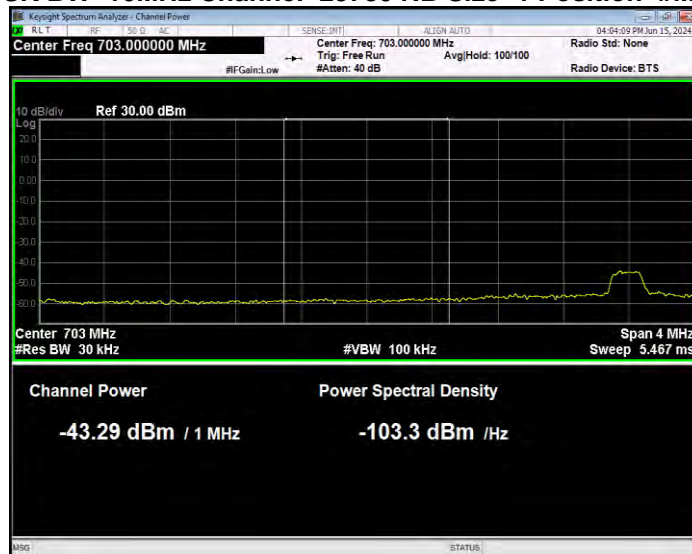

Band17 16QAM BW=5MHz Channel=23825 RB Size=25 Position=#0 Normal

Band17 QPSK BW=10MHz Channel=23780 RB Size=1 Position=#0 Extended

Band17 QPSK BW=10MHz Channel=23780 RB Size=1 Position=#0 Normal

Band17 QPSK BW=10MHz Channel=23780 RB Size=1 Position=#0 Extended