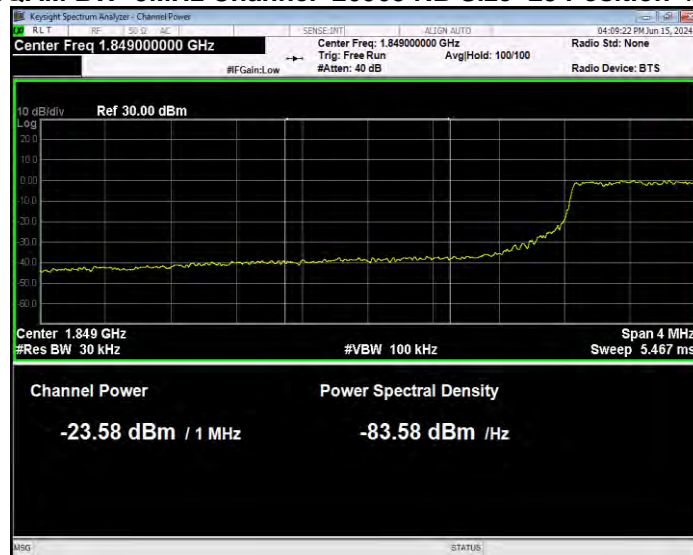

Band25 16QAM BW=3MHz Channel=26675 RB Size=15 Position=#0 Extended

Band25 16QAM BW=3MHz Channel=26675 RB Size=15 Position=#0 Normal

Band25 16QAM BW=5MHz Channel=26065 RB Size=1 Position=#Max Normal

Band25 16QAM BW=5MHz Channel=26065 RB Size=25 Position=#0 Extended