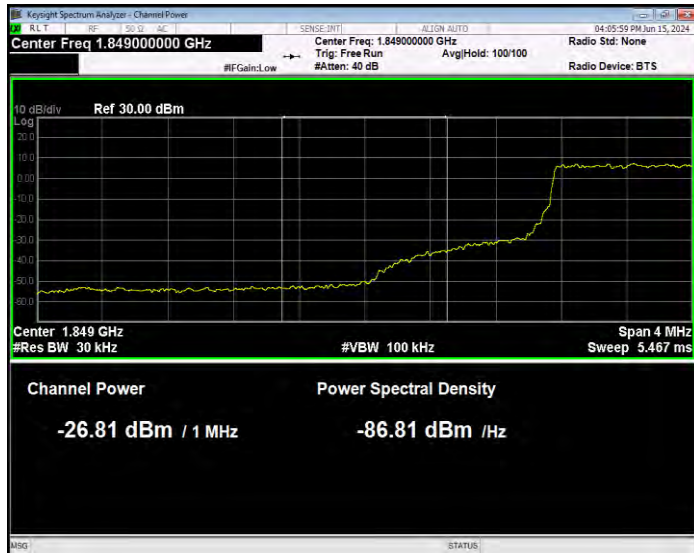

Band25 QPSK BW=1.4MHz Channel=26047 RB Size=6 Position=#0 Normal