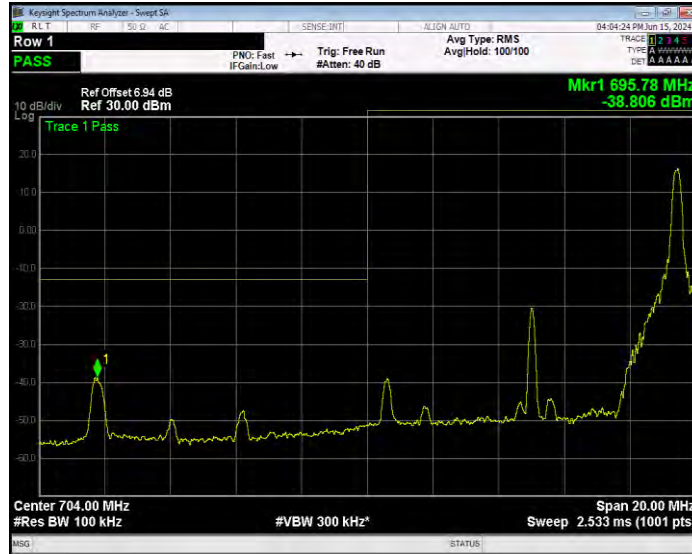

Band17 16QAM BW=10MHz Channel=23780 RB Size=1 Position=#Max Normal