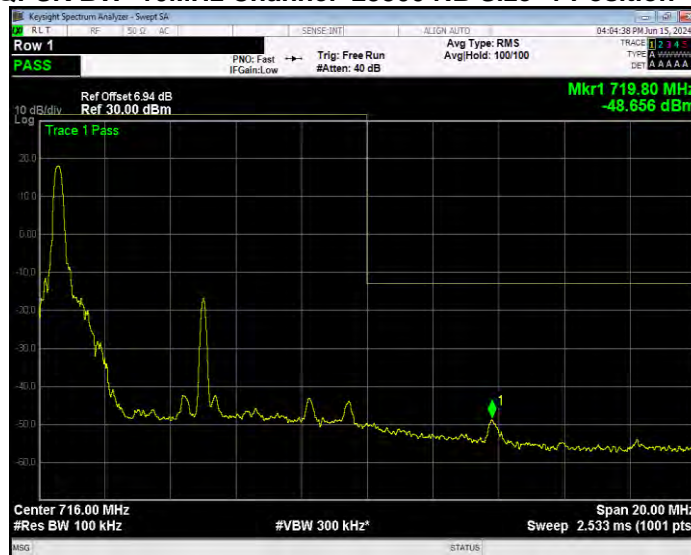

Band17 QPSK BW=10MHz Channel=23800 RB Size=1 Position=#0 Normal