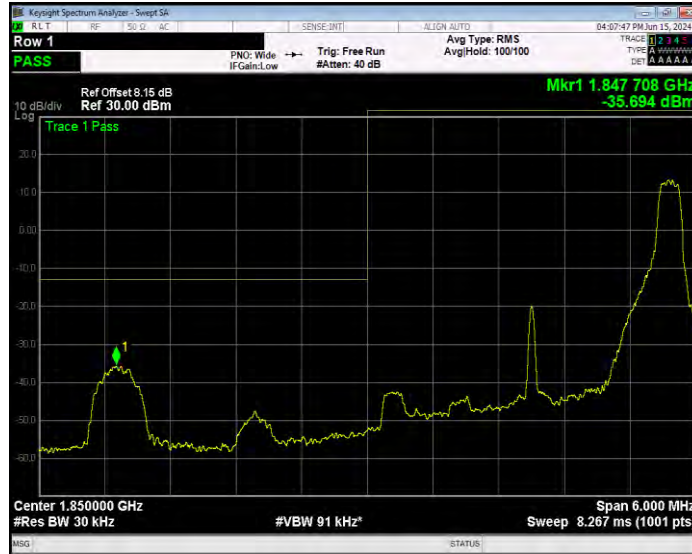

Band25 16QAM BW=3MHz Channel=26055 RB Size=1 Position=#Max Normal