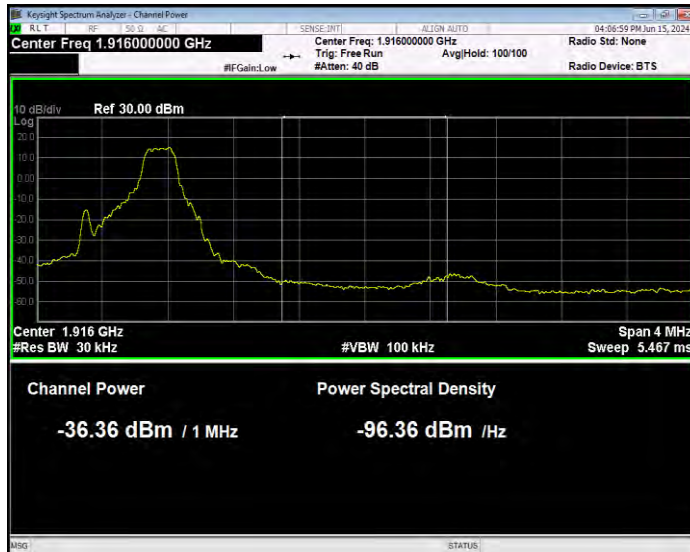

Band25 16QAM BW=1.4MHz Channel=26683 RB Size=1 Position=#Max Extended