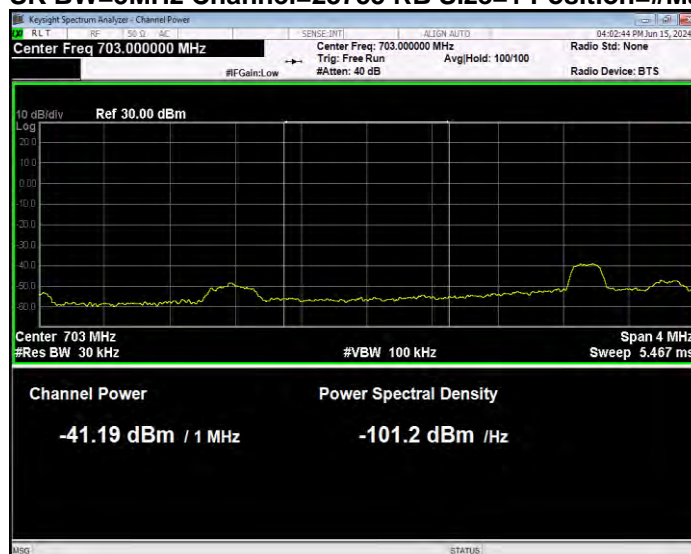

Band17 QPSK BW=10MHz Channel=23800 RB Size=50 Position=#0 Normal

Band17 QPSK BW=5MHz Channel=23755 RB Size=1 Position=#0 Extended

Band17 QPSK BW=5MHz Channel=23755 RB Size=1 Position=#0 Normal

Band17 QPSK BW=5MHz Channel=23755 RB Size=1 Position=#Max Extended