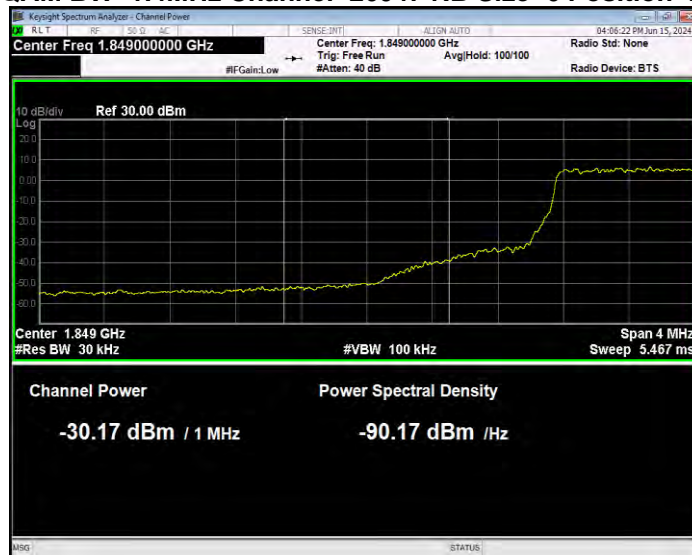

Band25 16QAM BW=1.4MHz Channel=26047 RB Size=6 Position=#0 Extended