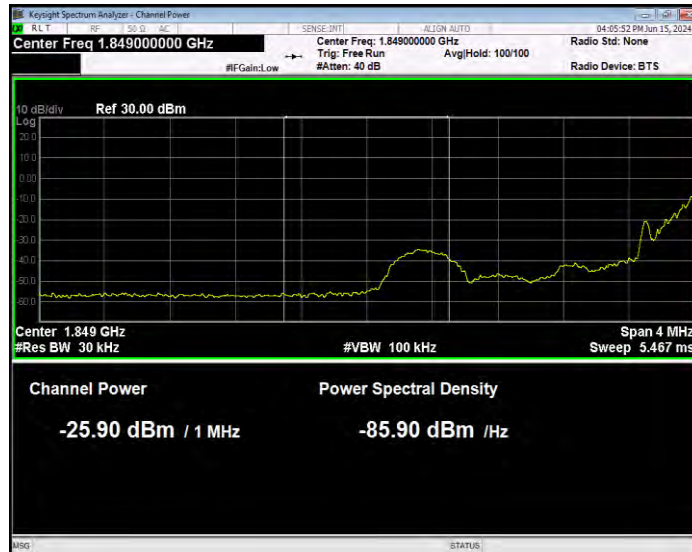

Band25 QPSK BW=1.4MHz Channel=26047 RB Size=1 Position=#Max Extended