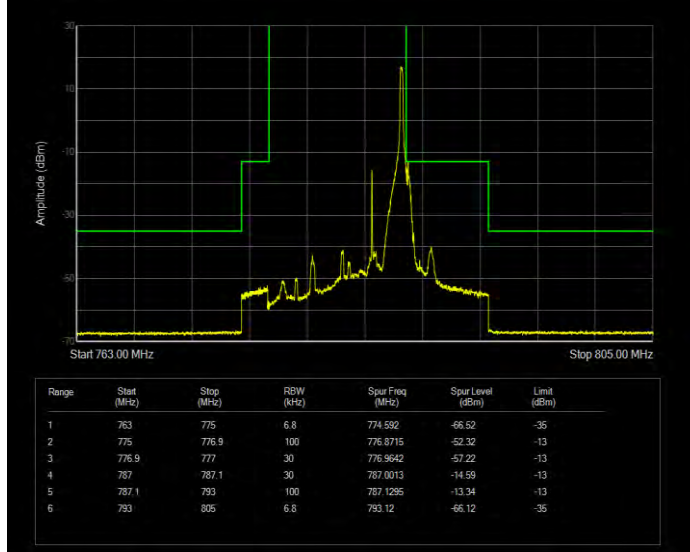

Band13 QPSK BW=10MHz Channel=23230 RB Size=50 Position=#0 Normal

Band13 QPSK BW=5MHz Channel=23205 RB Size=1 Position=#0 Extended

Band13 QPSK BW=5MHz Channel=23205 RB Size=1 Position=#0 Normal

Band13 QPSK BW=5MHz Channel=23205 RB Size=1 Position=#Max Extended

Band13 QPSK BW=5MHz Channel=23205 RB Size=1 Position=#Max Normal

Band13 QPSK BW=5MHz Channel=23205 RB Size=25 Position=#0 Extended

Band13 QPSK BW=5MHz Channel=23205 RB Size=25 Position=#0 Normal

Band13 QPSK BW=5MHz Channel=23255 RB Size=1 Position=#0 Extended

Band13 QPSK BW=5MHz Channel=23255 RB Size=1 Position=#0 Normal

Band13 QPSK BW=5MHz Channel=23255 RB Size=1 Position=#Max Extended

Band13 QPSK BW=5MHz Channel=23255 RB Size=1 Position=#Max Normal

Band13 QPSK BW=5MHz Channel=23255 RB Size=25 Position=#0 Extended