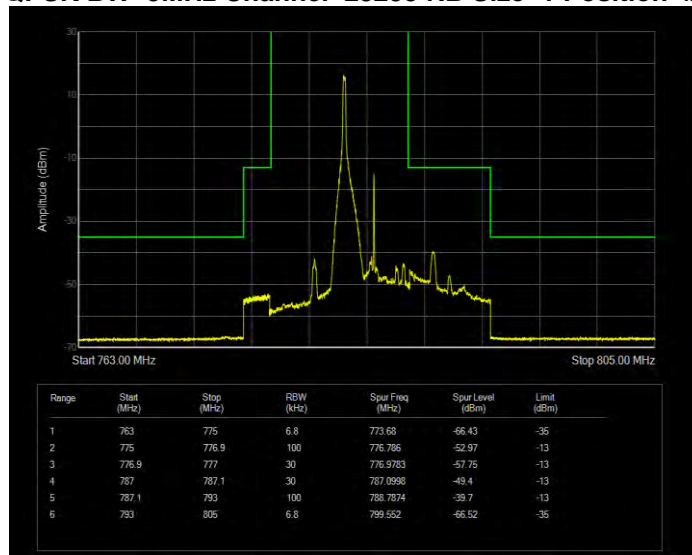

Band13 QPSK BW=10MHz Channel=23230 RB Size=50 Position=#0 Normal

Band13 QPSK BW=5MHz Channel=23205 RB Size=1 Position=#0 Extended

Band13 QPSK BW=5MHz Channel=23205 RB Size=1 Position=#0 Normal

Band13 QPSK BW=5MHz Channel=23205 RB Size=1 Position=#Max Extended

Band13 QPSK BW=5MHz Channel=23205 RB Size=1 Position=#Max Normal

Band13 QPSK BW=5MHz Channel=23205 RB Size=25 Position=#0 Extended

Band13 QPSK BW=5MHz Channel=23205 RB Size=25 Position=#0 Normal

Band13 QPSK BW=5MHz Channel=23255 RB Size=1 Position=#0 Extended

Band13 QPSK BW=5MHz Channel=23255 RB Size=1 Position=#0 Normal

Band13 QPSK BW=5MHz Channel=23255 RB Size=1 Position=#Max Extended

Band13 QPSK BW=5MHz Channel=23255 RB Size=1 Position=#Max Normal

Band13 QPSK BW=5MHz Channel=23255 RB Size=25 Position=#0 Extended