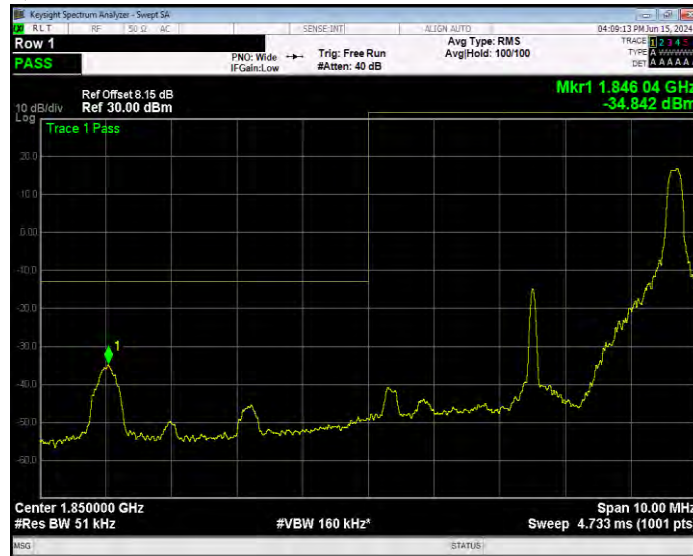

Band25 16QAM BW=5MHz Channel=26065 RB Size=1 Position=#Max Normal