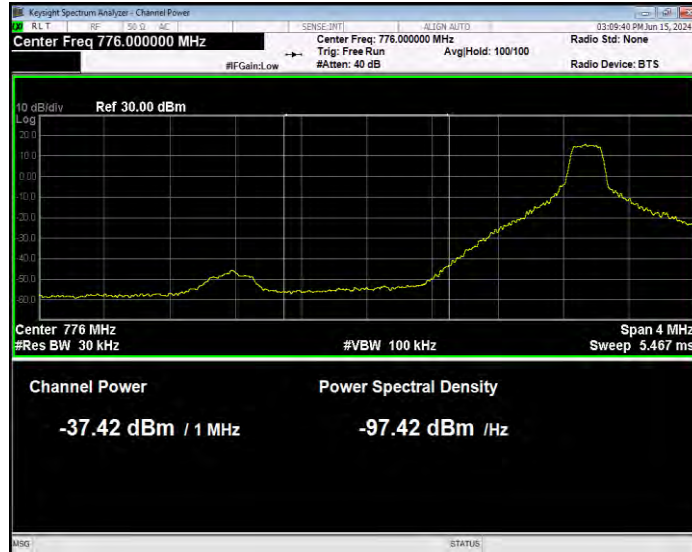

Band13 QPSK BW=5MHz Channel=23205 RB Size=1 Position=#0 Extended