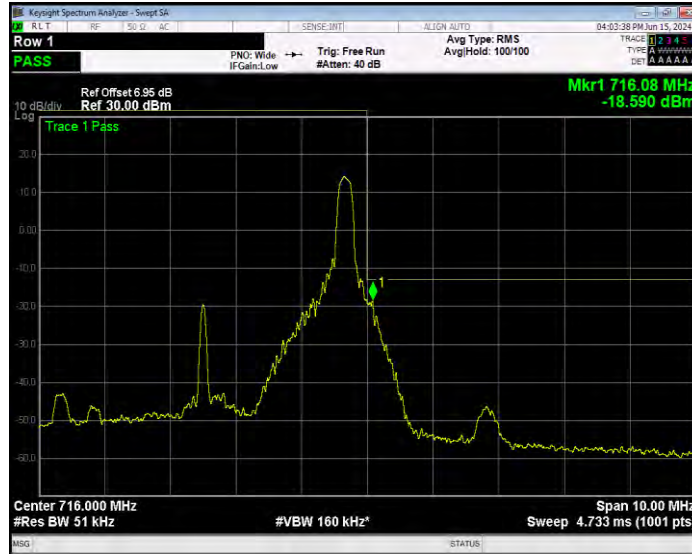

Band17 16QAM BW=5MHz Channel=23825 RB Size=1 Position=#Max Normal