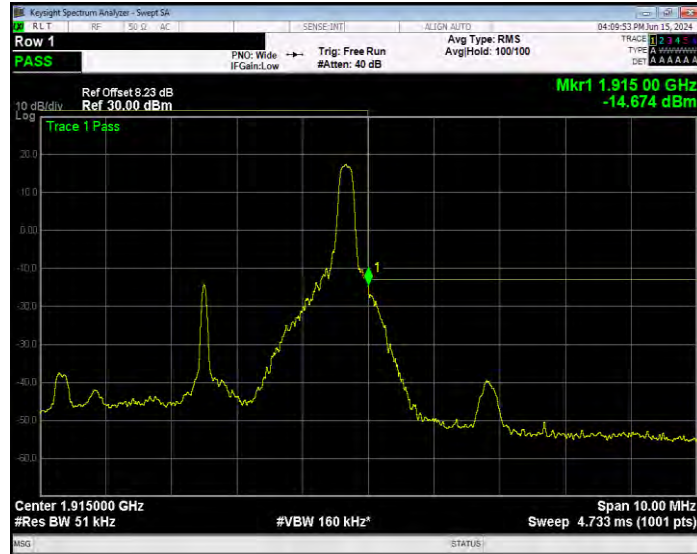

Band25 16QAM BW=5MHz Channel=26665 RB Size=1 Position=#Max Normal