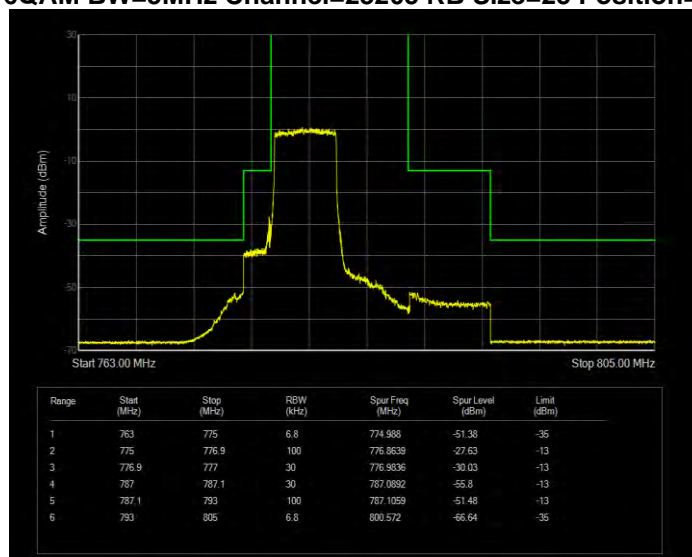

Band13 16QAM BW=5MHz Channel=23205 RB Size=1 Position=#0 Normal

Band13 16QAM BW=5MHz Channel=23205 RB Size=1 Position=#Max Extended

Band13 16QAM BW=5MHz Channel=23205 RB Size=1 Position=#Max Normal

Band13 16QAM BW=5MHz Channel=23205 RB Size=25 Position=#0 Extended

Band13 16QAM BW=5MHz Channel=23205 RB Size=25 Position=#0 Normal

Band13 16QAM BW=5MHz Channel=23255 RB Size=1 Position=#0 Extended

Band13 16QAM BW=5MHz Channel=23255 RB Size=1 Position=#0 Normal

Band13 16QAM BW=5MHz Channel=23255 RB Size=1 Position=#Max Extended