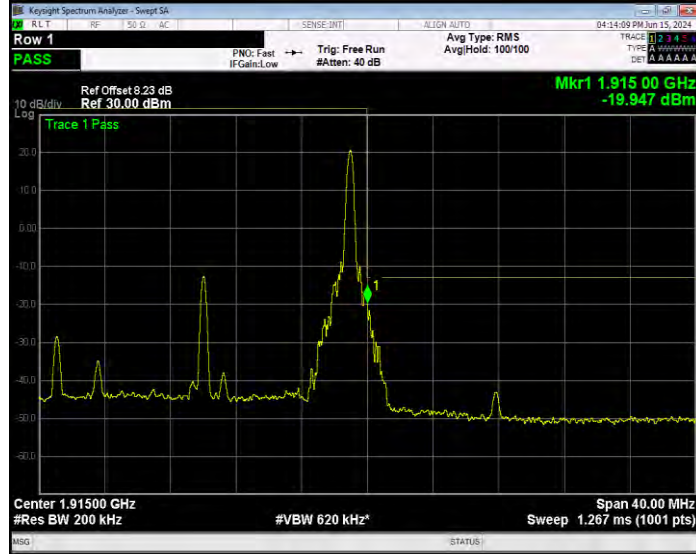

Band25 16QAM BW=20MHz Channel=26590 RB Size=1 Position=#Max Normal