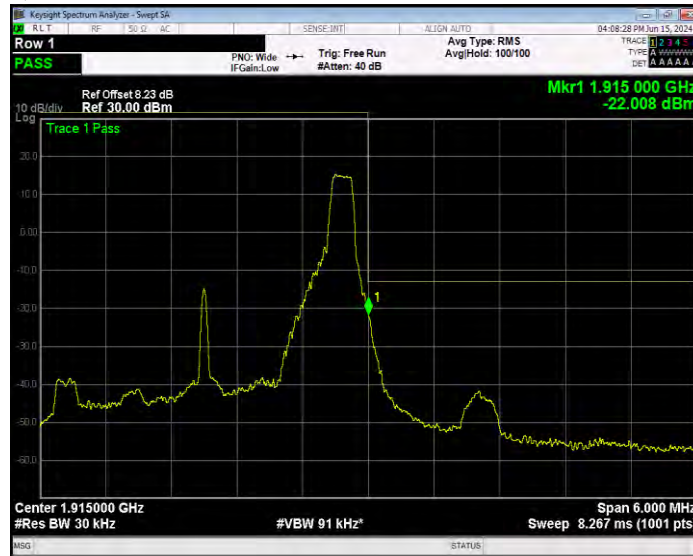

Band25 16QAM BW=3MHz Channel=26055 RB Size=1 Position=#Max Normal

Band25 16QAM BW=3MHz Channel=26055 RB Size=15 Position=#0 Extended

Band25 16QAM BW=3MHz Channel=26055 RB Size=15 Position=#0 Normal

Band25 16QAM BW=3MHz Channel=26675 RB Size=1 Position=#Max Normal