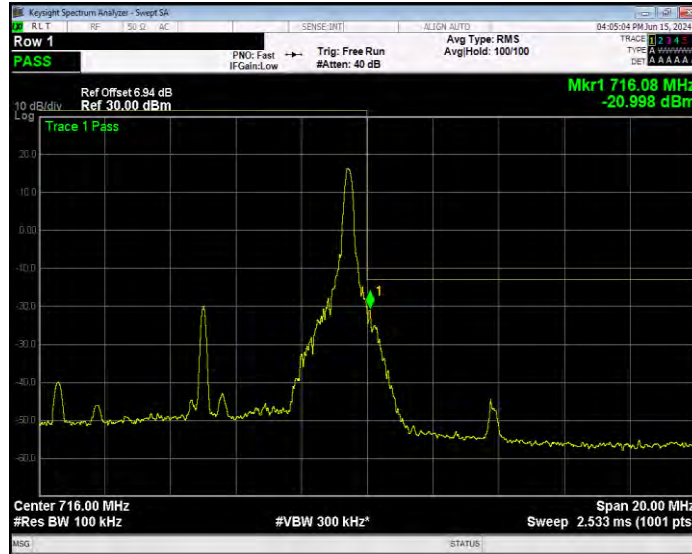

Band17 16QAM BW=10MHz Channel=23800 RB Size=1 Position=#Max Normal