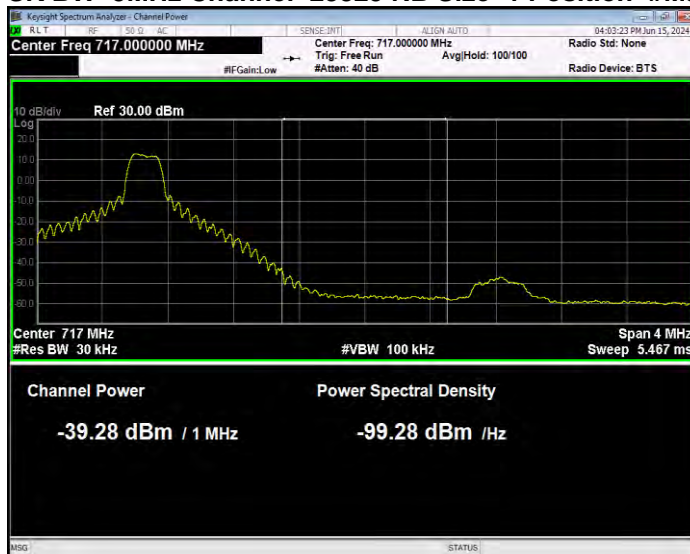

Band17 QPSK BW=5MHz Channel=23825 RB Size=1 Position=#X Extended