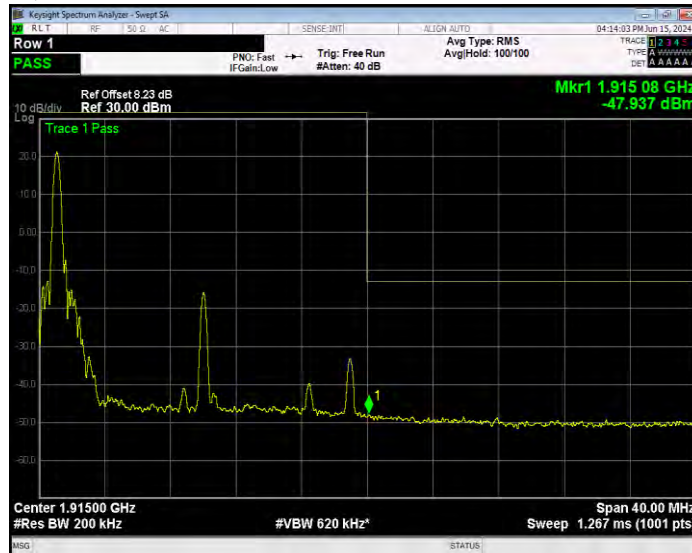

Band25 16QAM BW=20MHz Channel=26590 RB Size=1 Position=#0 Normal