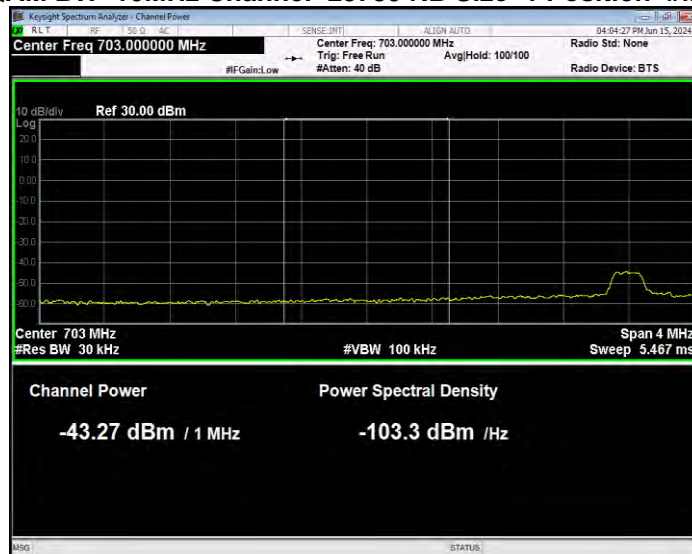

Band13 QPSK BW=5MHz Channel=23255 RB Size=25 Position=#0 Normal

Band17 16QAM BW=10MHz Channel=23780 RB Size=1 Position=#0 Extended

Band17 16QAM BW=10MHz Channel=23780 RB Size=1 Position=#0 Normal

Band17 16QAM BW=10MHz Channel=23780 RB Size=1 Position=#Max Extended