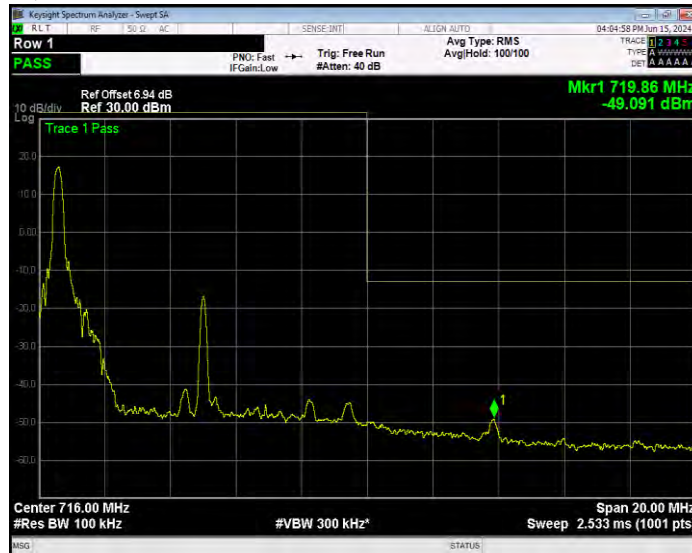

Band17 16QAM BW=10MHz Channel=23800 RB Size=1 Position=#0 Normal