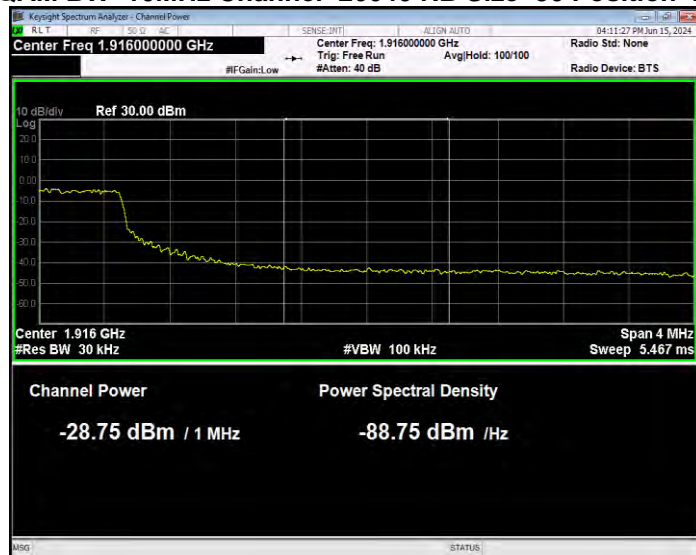

Band25 16QAM BW=10MHz Channel=26640 RB Size=50 Position=#0 Extended