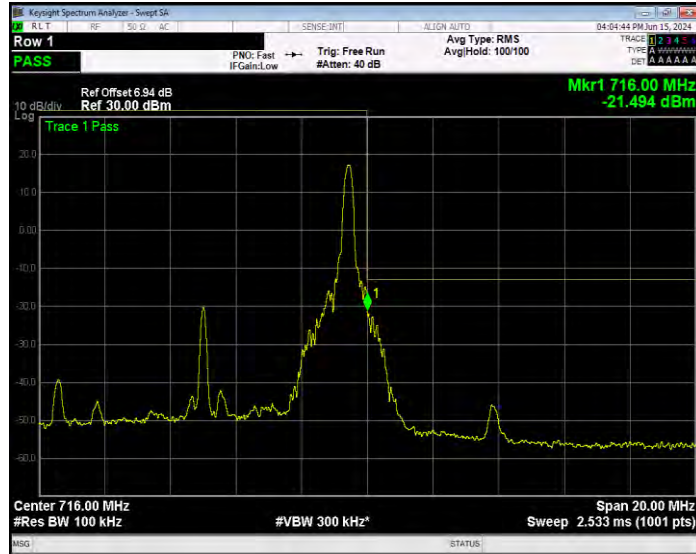

Band17 QPSK BW=10MHz Channel=23800 RB Size=1 Position=#Max Normal