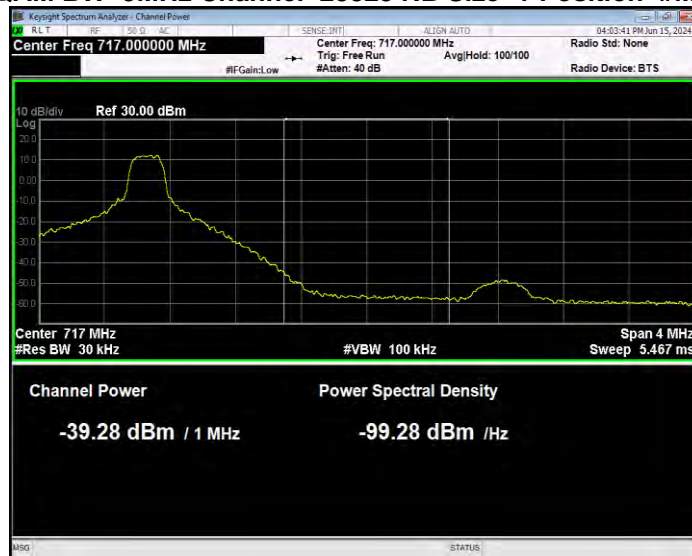

Band17 16QAM BW=5MHz Channel=23825 RB Size=1 Position=#0 Max Extended