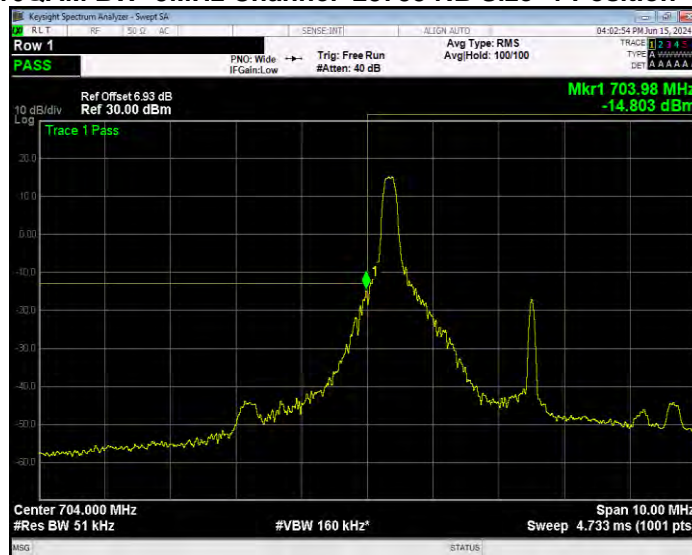

Band17 16QAM BW=5MHz Channel=23755 RB Size=1 Position=#0 Normal