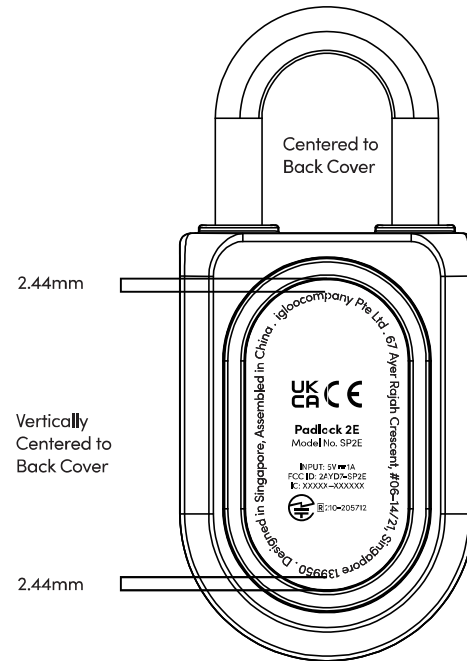

Artwork (Back Cover)

Back

Overall Fine print size:
27.169mm X 53.421 mm

Color: Pantone Cool Gray 8C
Finish: Matte