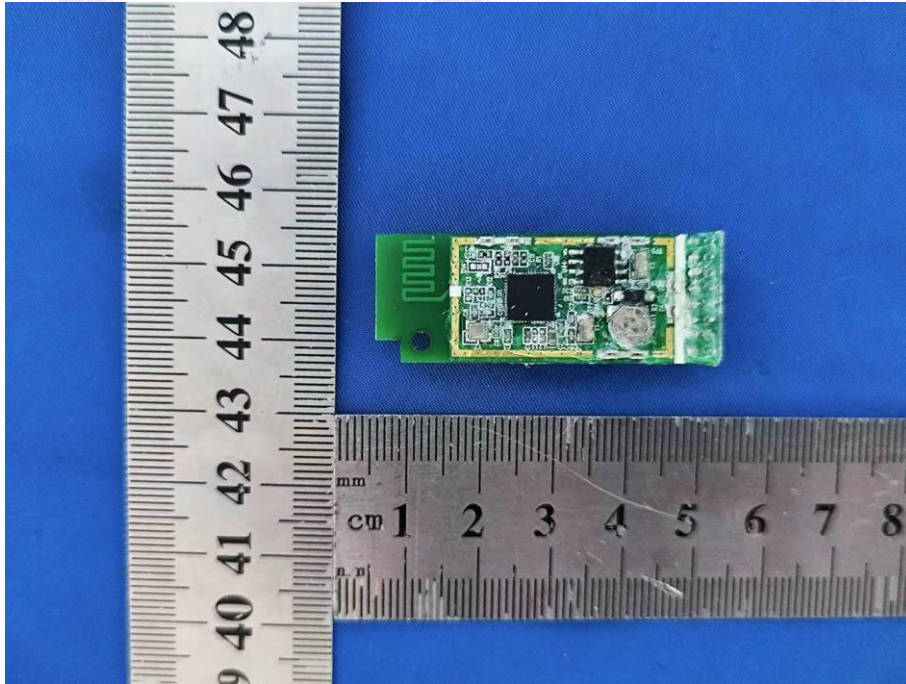

ZHONGHAN

FCC ID: 2AYD7-RM2F

EUT PHOTOS

ZHONGHAN

FCC ID: 2AYD7-RM2F

ZHONGHAN

FCC ID: 2AYD7-RM2F

ZHONGHAN