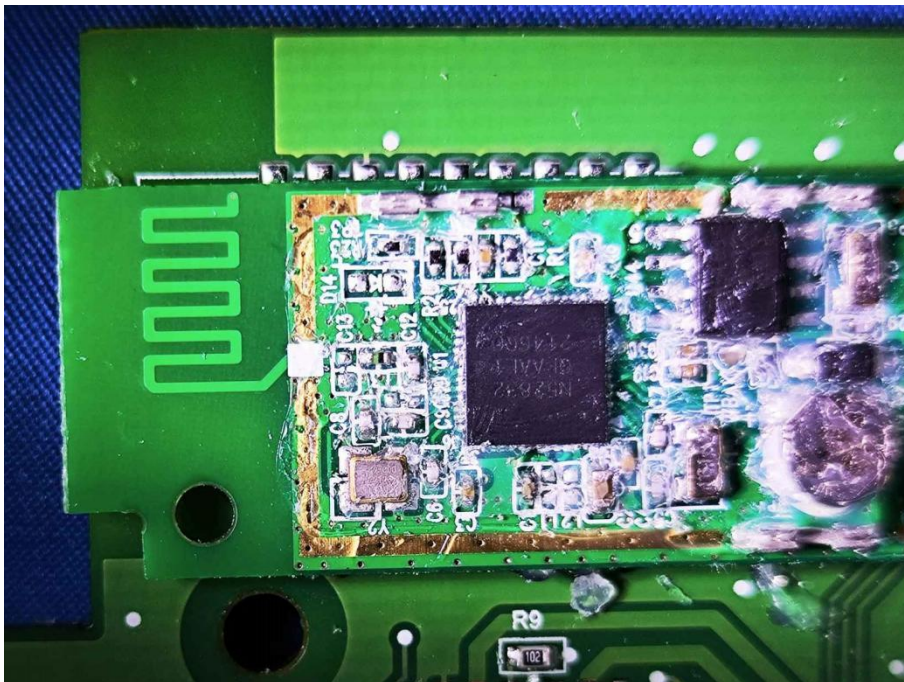

ZHONGHAN

FCC ID: 2AYD7-RM2F

EUT PHOTOS

ZHONGHAN

FCC ID: 2AYD7-RM2F

ZHONGHAN

FCC ID: 2AYD7-RM2F

ZHONGHAN