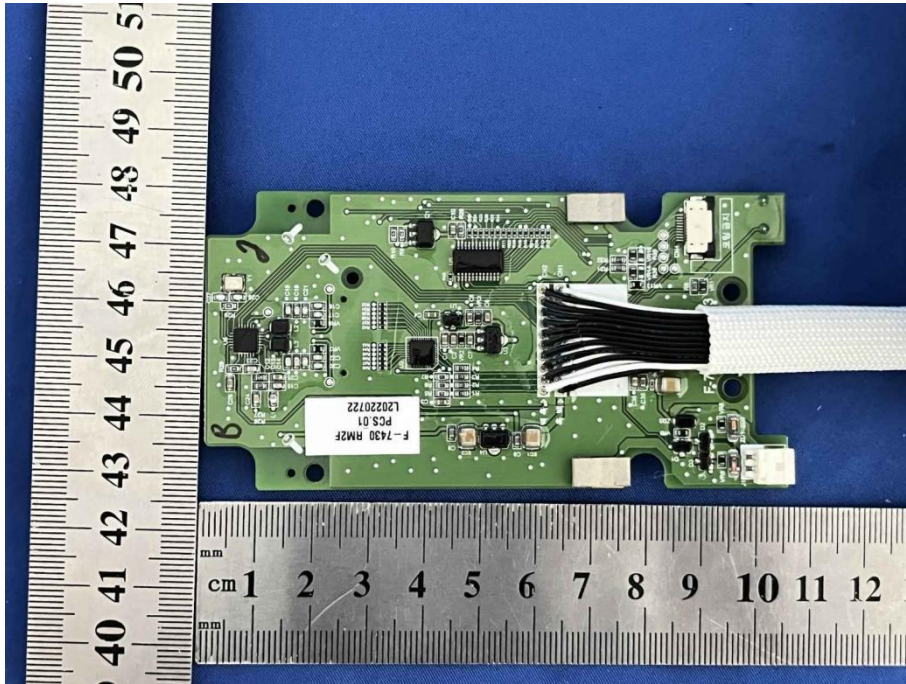

ZHONGHAN

FCC ID: 2AYD7-RM2F

EUT PHOTOS

ZHONGHAN

FCC ID: 2AYD7-RM2F

ZHONGHAN

FCC ID: 2AYD7-RM2F

ZHONGHAN

FCC ID: 2AYD7-RM2F

ZHONGHAN

FCC ID: 2AYD7-RM2F

***** END OF REPORT *****