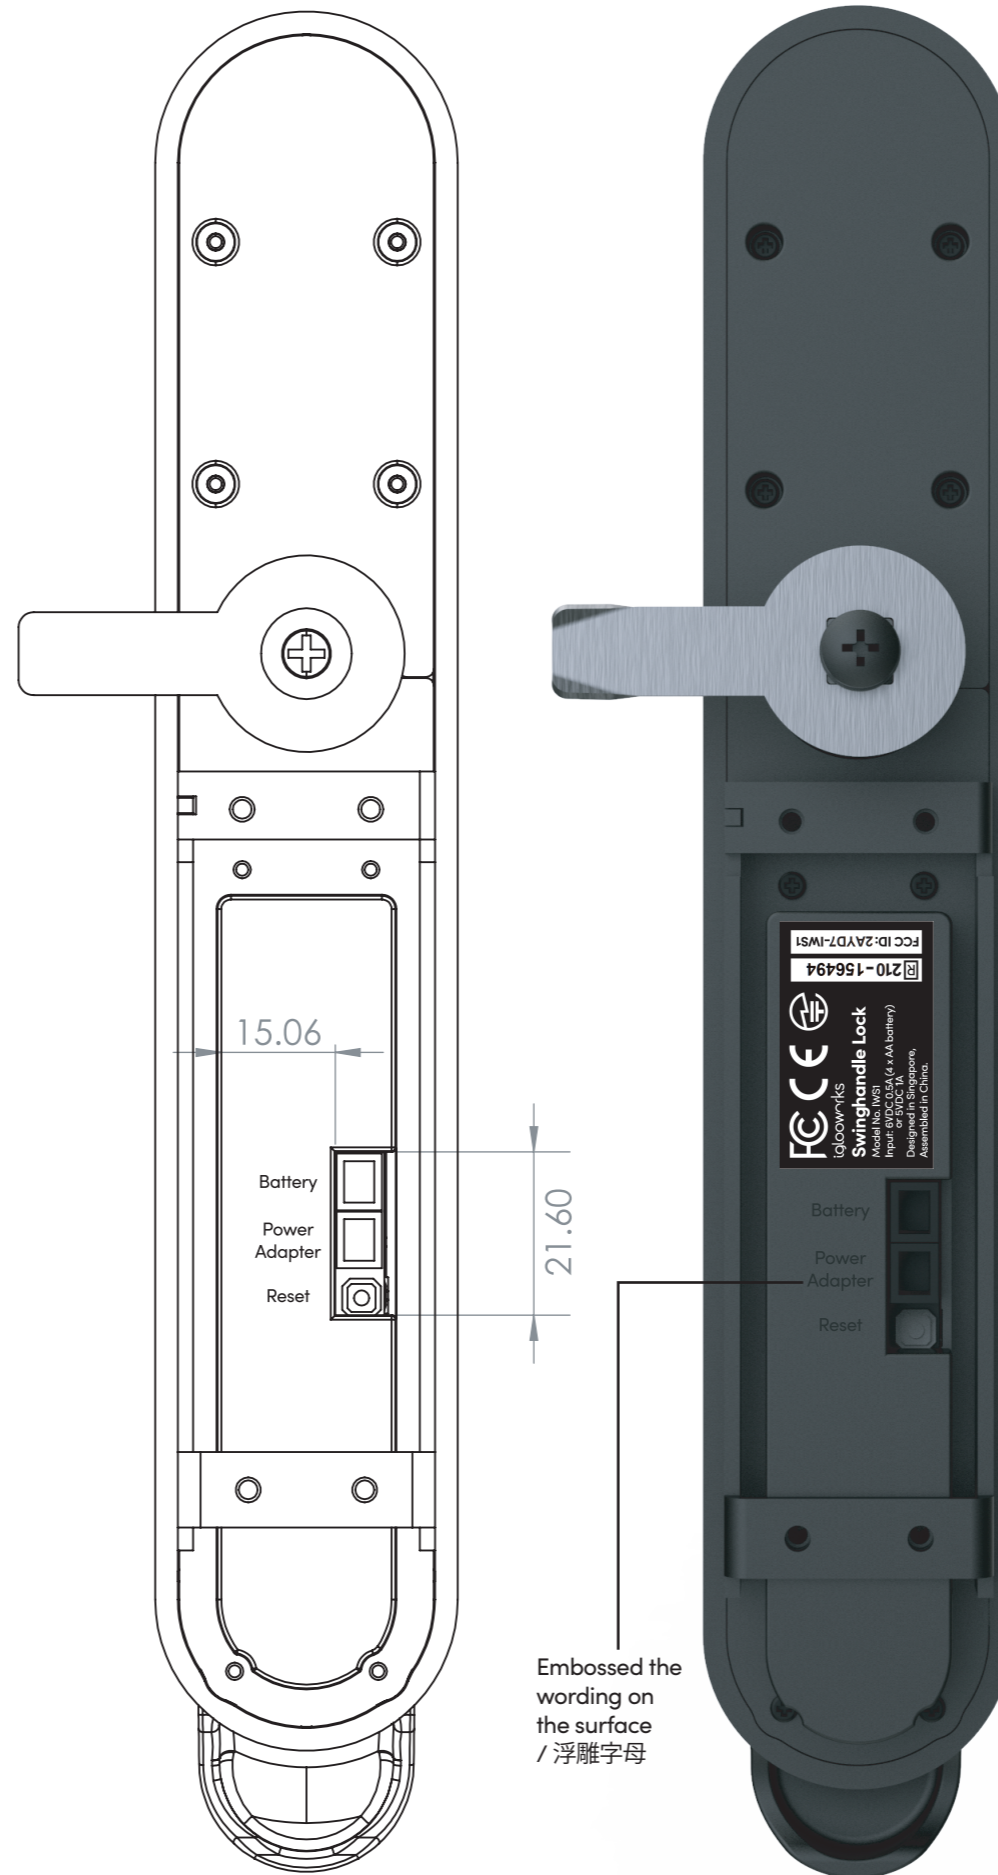

Cert Sticker Label Design

Actual Size
Paper size: A3
Ratio 1:1
Measurement Unit: mm