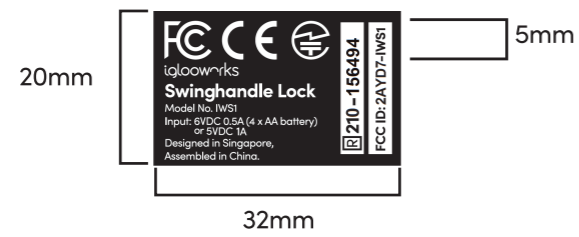

Cert Sticker Label Design

Actual Size
Paper size: A3
Ratio 1:1
Measurement Unit: mm