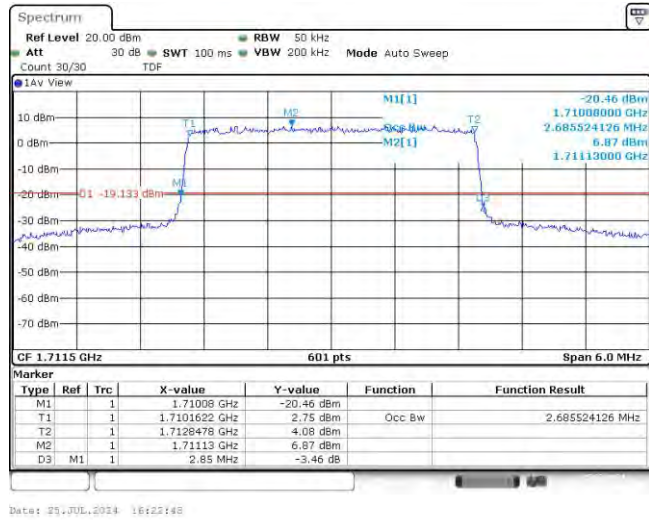

Band66-3MHz-16QAM-131987-15RB#0