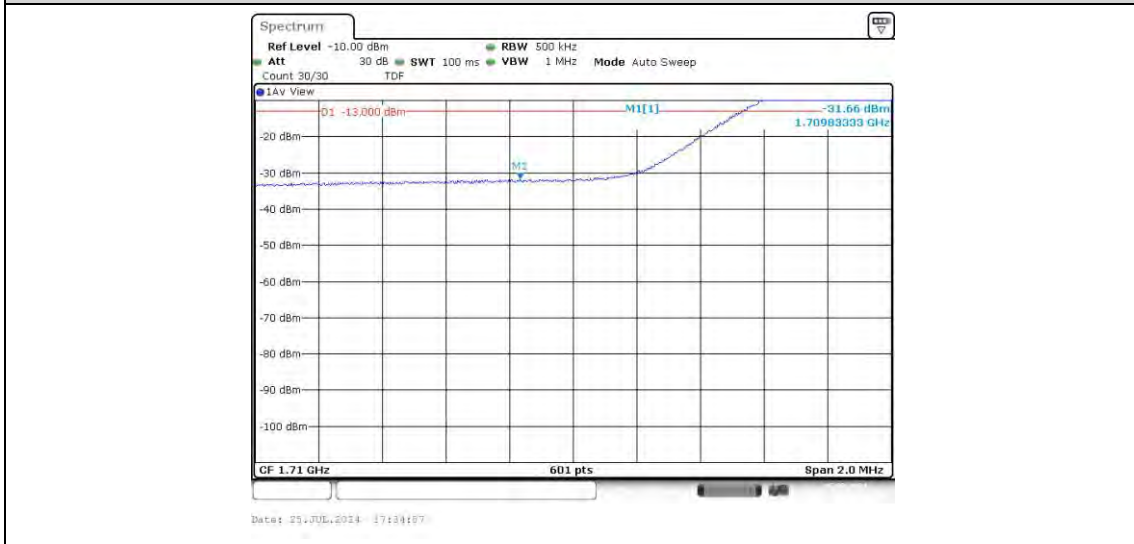

Band66-15MHz-16QAM-132047-75RB#0

Band66-15MHz-16QAM-132597-75RB#0

Band66-20MHz-QPSK-132072-100RB#0

Band66-20MHz-QPSK-132572-100RB#0

Band66-20MHz-16QAM-132072-100RB#0

Band66-20MHz-16QAM-132572-100RB#0

Appendix E: Conducted Spurious Emission