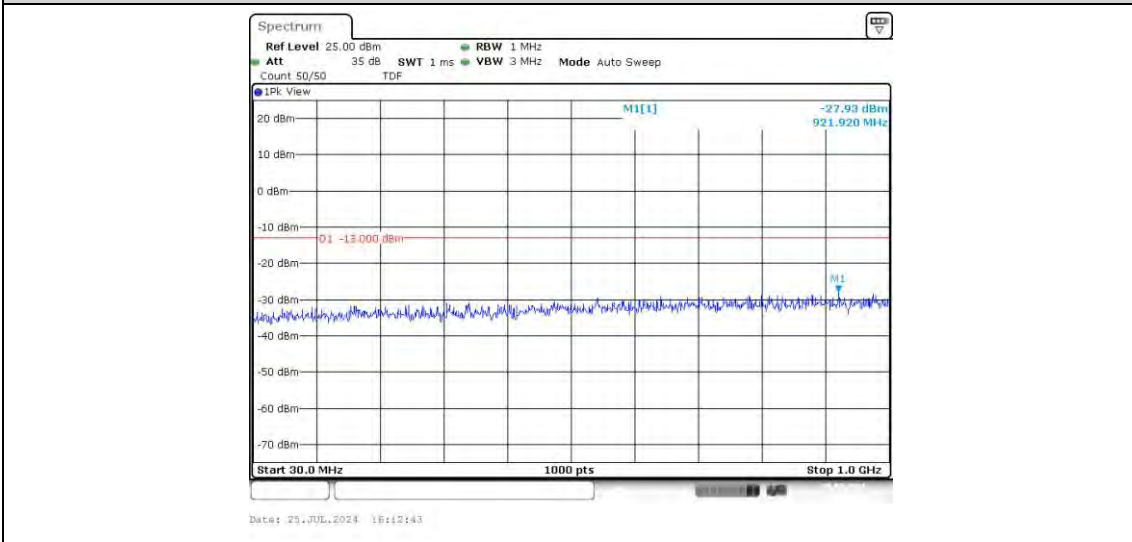

Band66-1.4MHz-16QAM-131979-1RB#0-Range2:1000~10000MHz

Band66-1.4MHz-16QAM-132322-1RB#0-Range1:30~1000MHz

Band66-1.4MHz-16QAM-132322-1RB#0-Range2:1000~10000MHz

Band66-1.4MHz-16QAM-132665-1RB#0-Range1:30~1000MHz