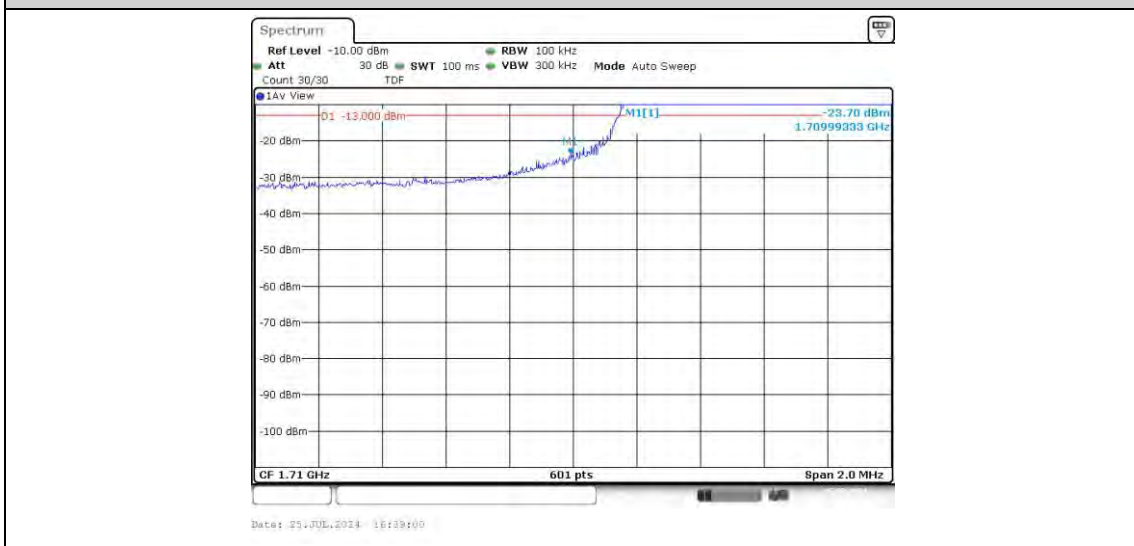

Band66-5MHz-QPSK-131997-25RB#0