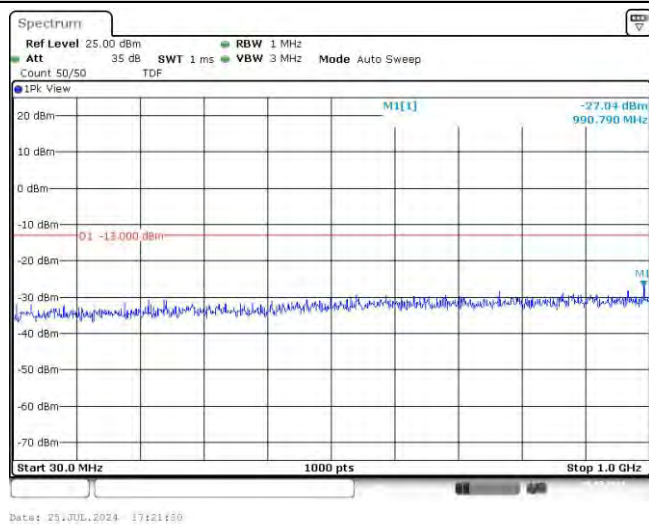

Band66-15MHz-QPSK-132322-1RB#0-Range1: 30~1000MHz