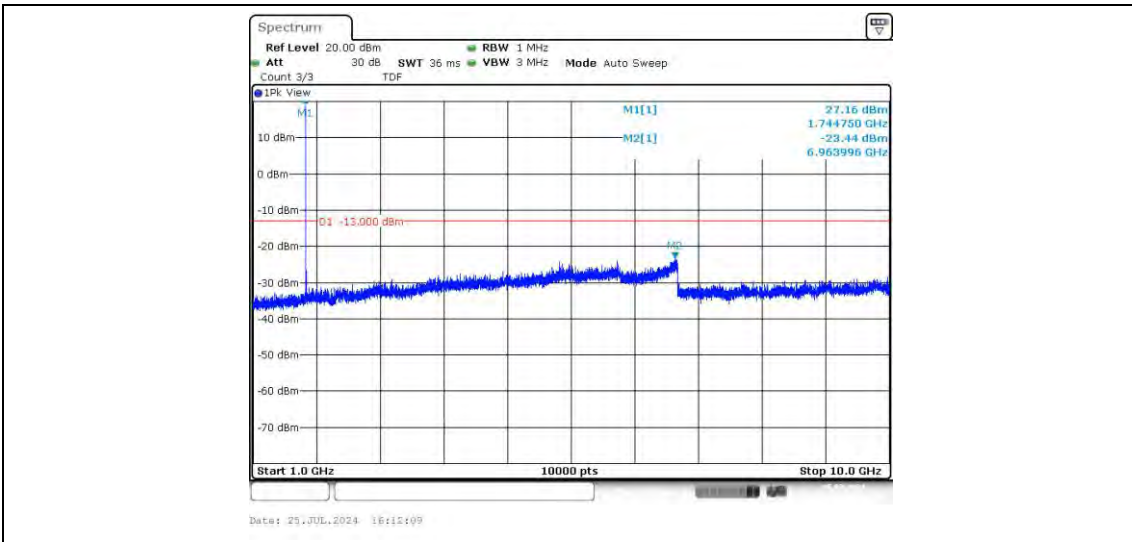

Band66-1.4MHz-16QAM-132322-1RB#0-Range2:1000~10000MHz