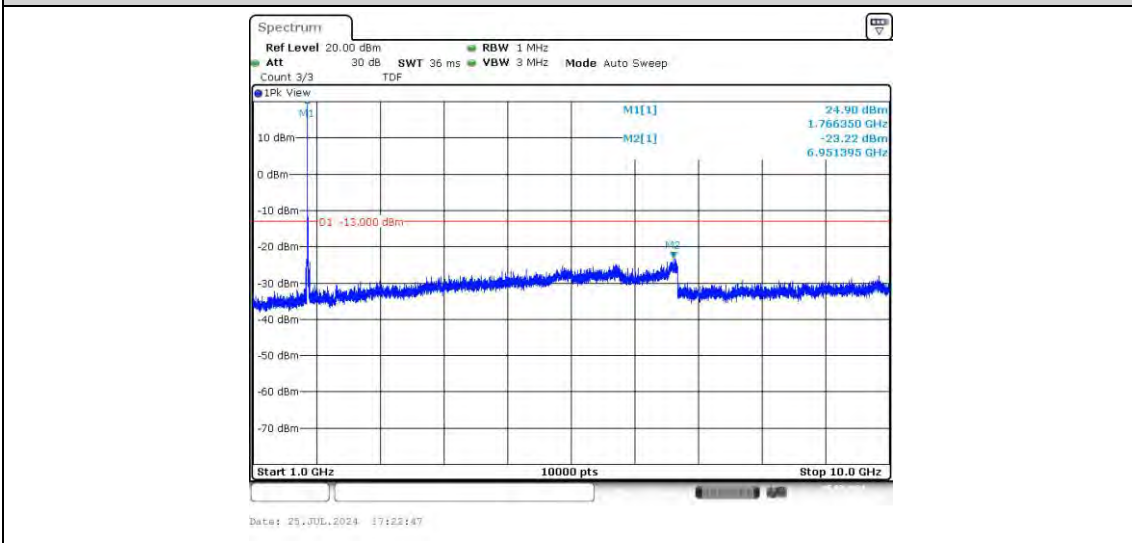

Band66-15MHz-16QAM-132322-1RB#0-Range1:30~1000MHz

Band66-15MHz-16QAM-132322-1RB#0-Range2:1000~10000MHz

Band66-15MHz-16QAM-132597-1RB#0-Range1:30~1000MHz

Band66-15MHz-16QAM-132597-1RB#0-Range2:1000~10000MHz