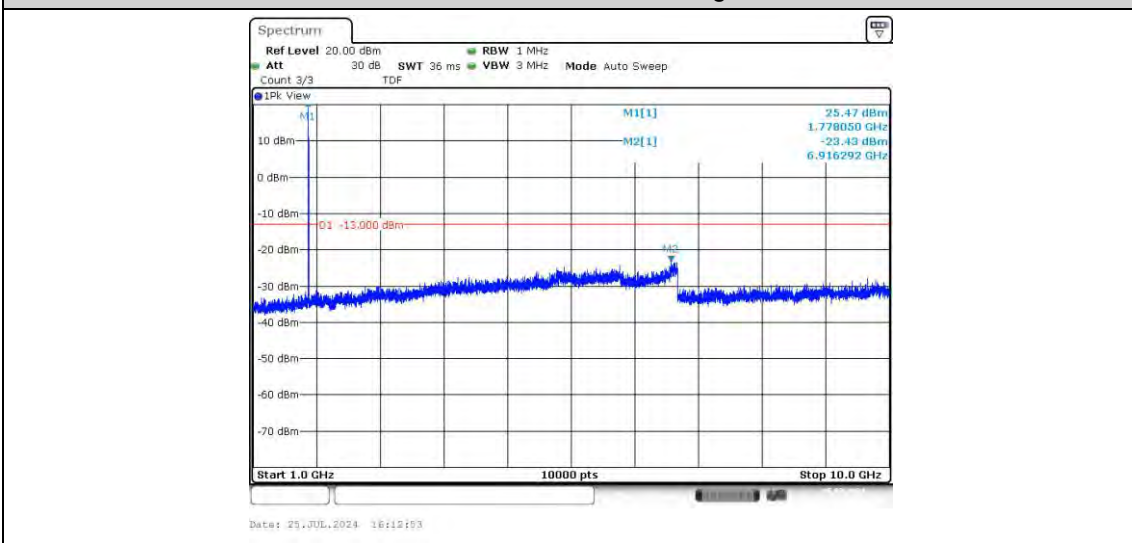

Band66-1.4MHz-16QAM-132665-1RB#0-Range2:1000~10000MHz