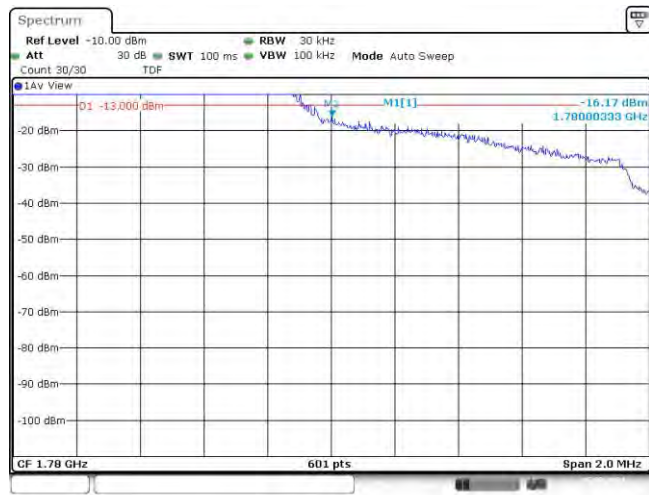

Test Graphs

Band66-1.4MHz-QPSK-131979-6RB#0

Date: 25.JUL.2024 16:09:49

Band66-1.4MHz-QPSK-132665-6RB#0

Date: 25.JUL.2024 16:10:28

Band66-1.4MHz-16QAM-131979-6RB#0

Date: 25.JUL.2024 16:10:02

Band66-1.4MHz-16QAM-132665-6RB#0