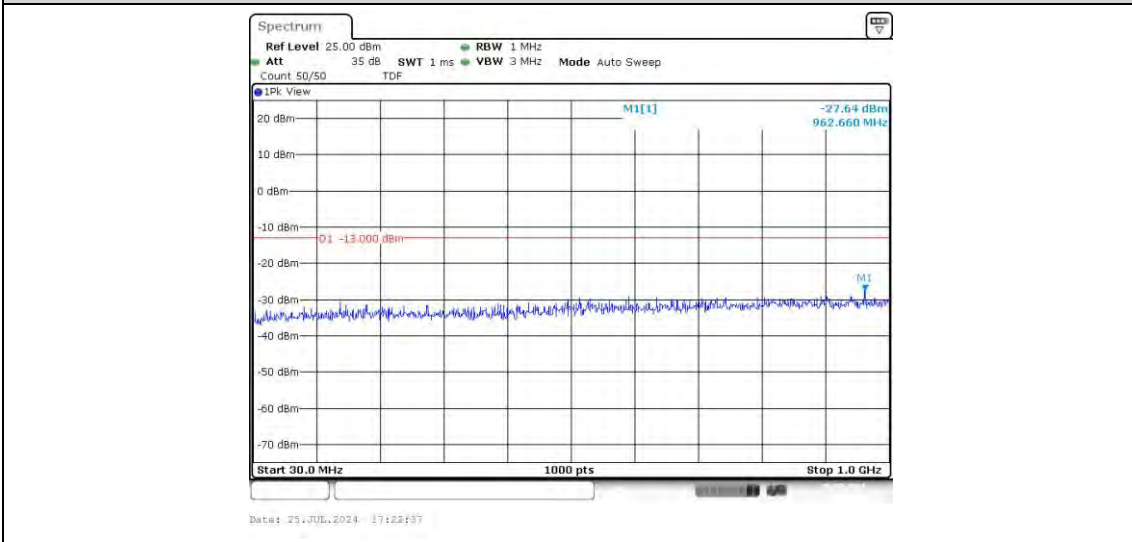

Band66-15MHz-16QAM-132597-1RB#0-Range1:30~1000MHz