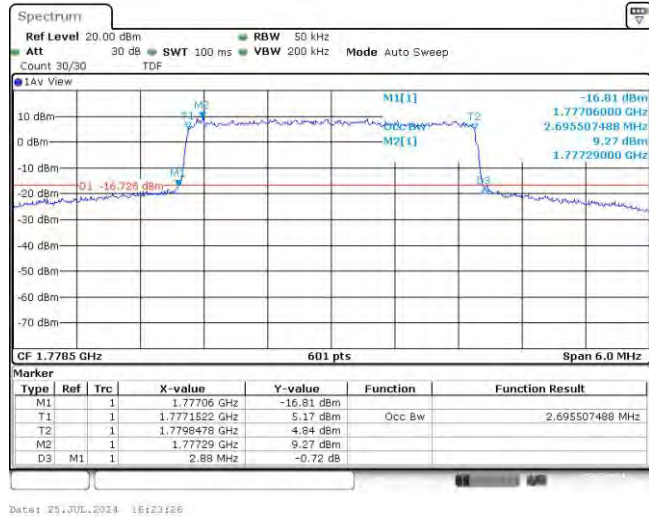

Band66-3MHz-16QAM-131987-15RB#0

Band66-3MHz-16QAM-132322-15RB#0

Band66-3MHz-16QAM-132657-15RB#0