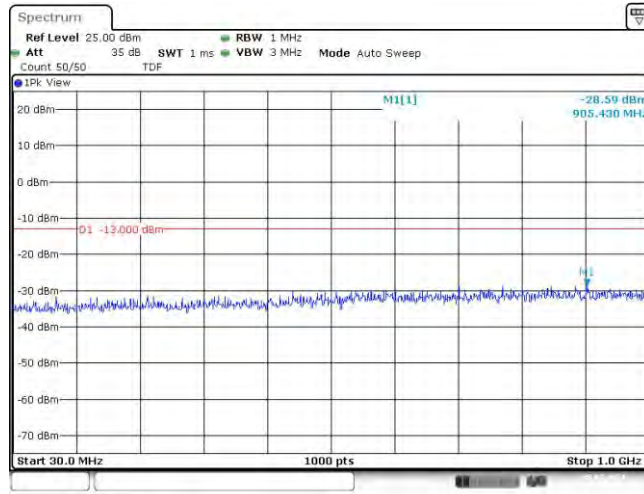

Test Graphs

Band66-1.4MHz-QPSK-131979-1RB#0-Range1:30~1000MHz

Date: 25.JUL.2024 16:10:52