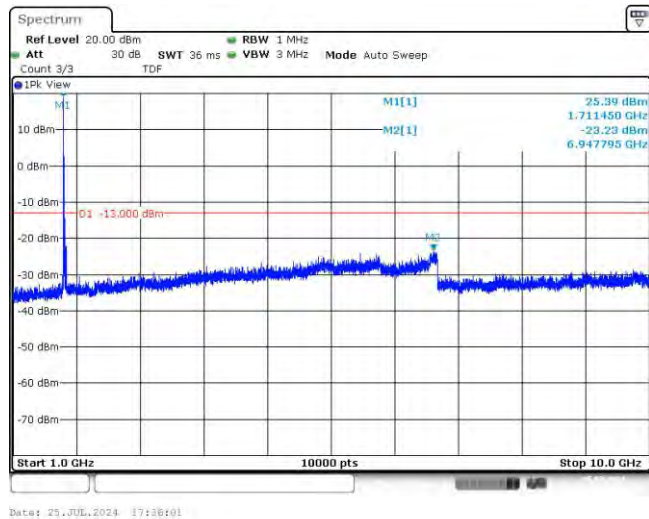

Band66-20MHz-QPSK-132072-1RB#0-Range2: 1000~10000MHz