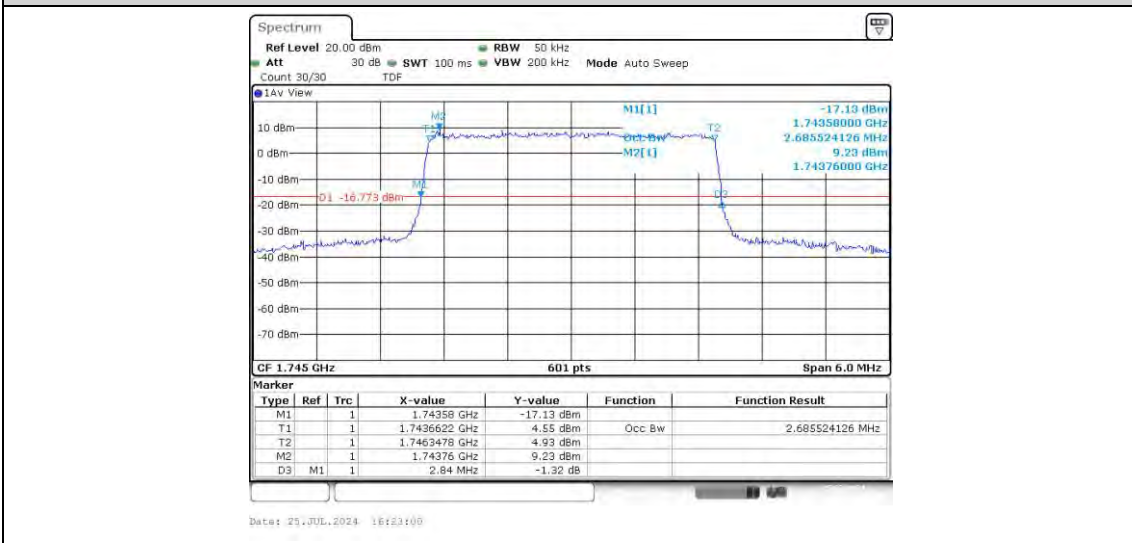

Band66-3MHz-QPSK-132322-15RB#0

Band66-3MHz-QPSK-132657-15RB#0