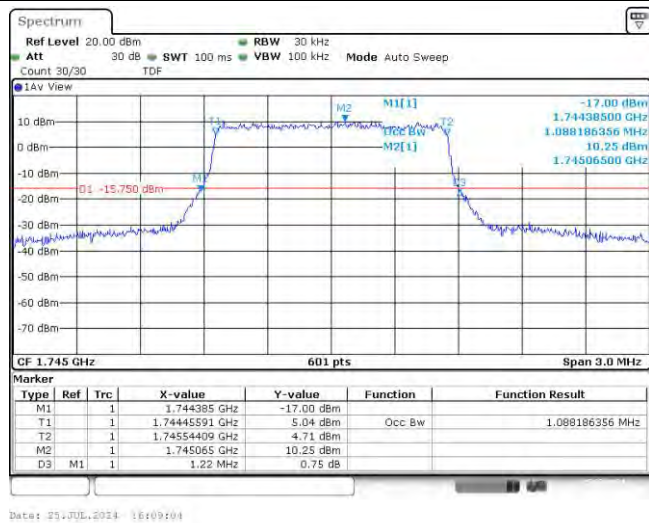

Band66	20MHz	16QAM	132072	100RB#0	17.97	19.333	PASS
Band66	20MHz	16QAM	132322	100RB#0	18.037	19.333	PASS
Band66	20MHz	16QAM	132572	100RB#0	17.97	19.267	PASS

Test Graphs

Band66-1.4MHz-16QAM-131979-6RB#0

Band66-1.4MHz-16QAM-132322-6RB#0