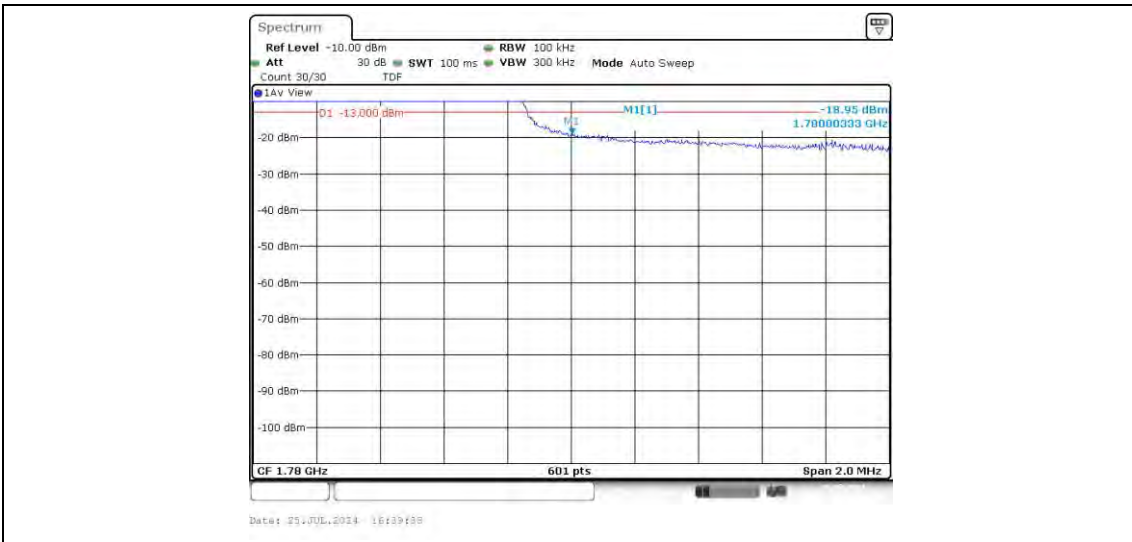

Band66-5MHz-QPSK-132647-25RB#0