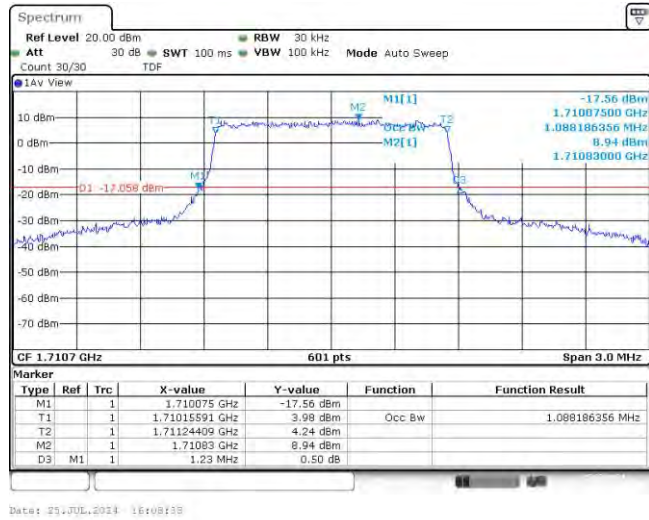

Band66-1.4MHz-16QAM-131979-6RB#0