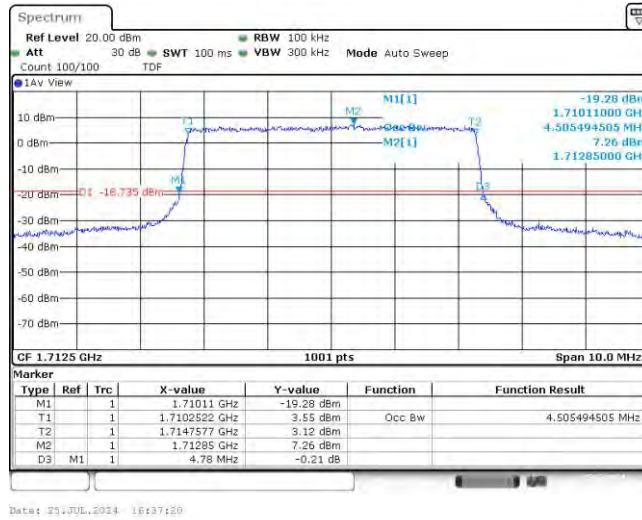

Band66-5MHz-16QAM-131997-25RB#0