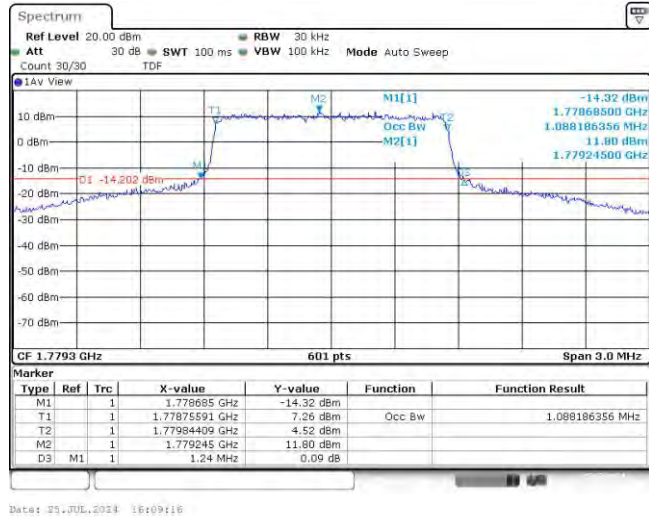

Band66-1.4MHz-16QAM-131979-6RB#0

Band66-1.4MHz-16QAM-132322-6RB#0

Band66-1.4MHz-16QAM-132665-6RB#0