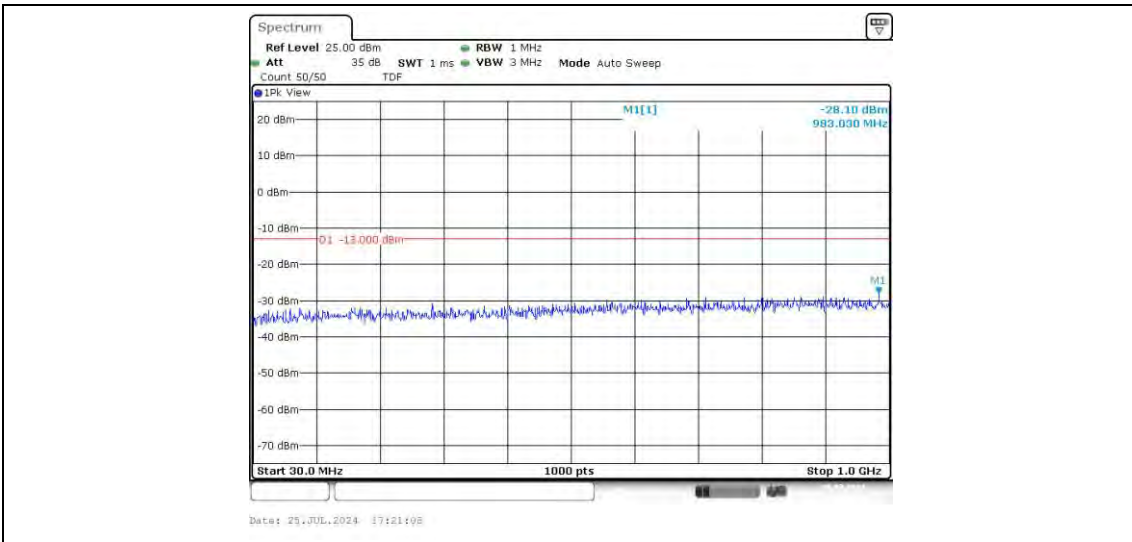

Band66-15MHz-16QAM-132047-1RB#0-Range1:30~1000MHz