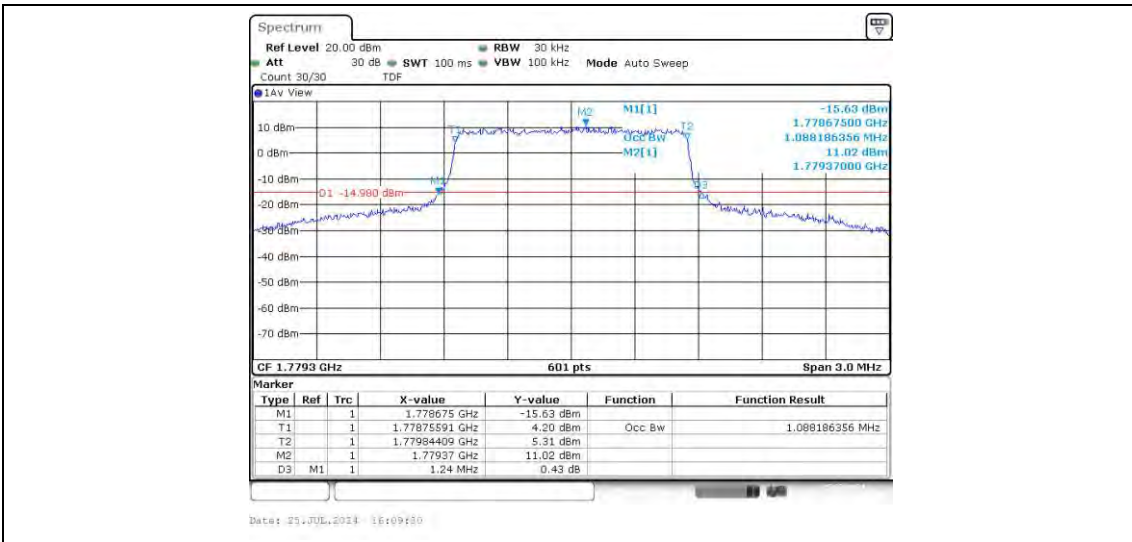

Band66-3MHz-QPSK-131987-15RB#0

Band66-3MHz-QPSK-132322-15RB#0

Band66-3MHz-QPSK-132657-15RB#0