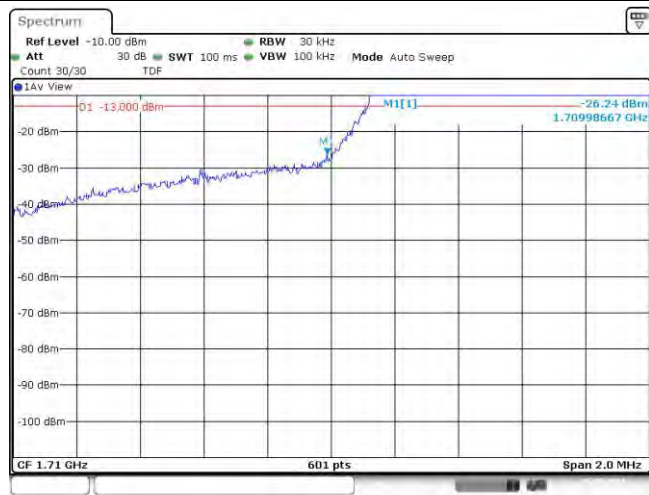

Test Graphs

Band66-1.4MHz-QPSK-131979-6RB#0

Date: 25.JUL.2024 16:09:49

Band66-1.4MHz-QPSK-132665-6RB#0

Date: 25.JUL.2024 16:10:28

Band66-1.4MHz-16QAM-131979-6RB#0

Date: 25.JUL.2024 16:10:02

Band66-1.4MHz-16QAM-132665-6RB#0