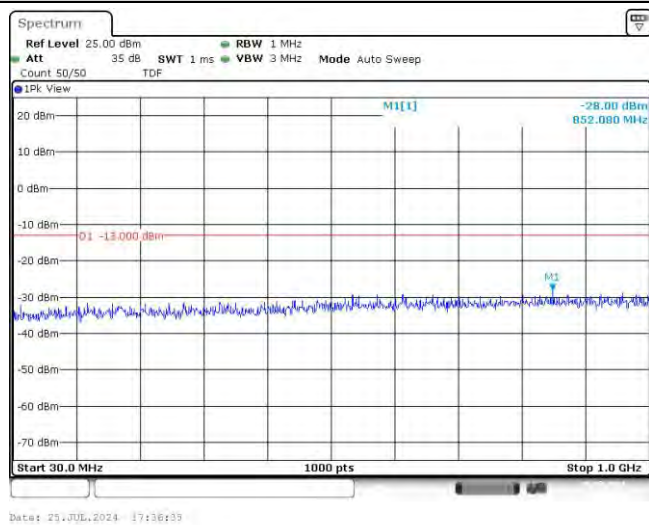

Band66-20MHz-QPSK-132322-1RB#0-Range1: 30~1000MHz