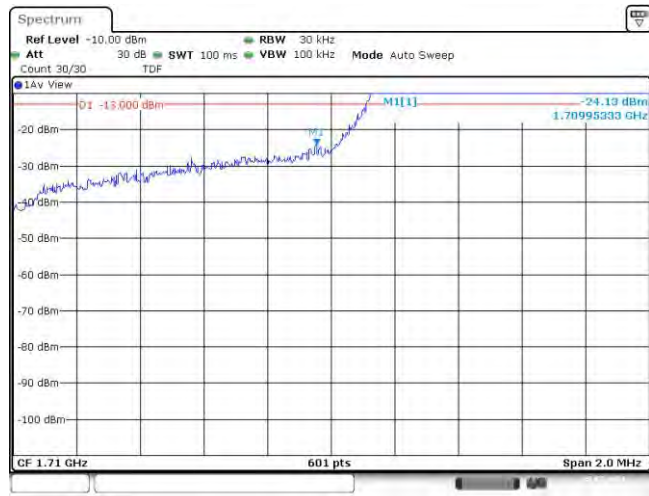

Test Graphs

Band66-1.4MHz-QPSK-131979-6RB#0

Date: 25.JUL.2024 16:09:49

Band66-1.4MHz-QPSK-132665-6RB#0

Date: 25.JUL.2024 16:10:28

Band66-1.4MHz-16QAM-131979-6RB#0

Date: 25.JUL.2024 16:10:02

Band66-1.4MHz-16QAM-132665-6RB#0