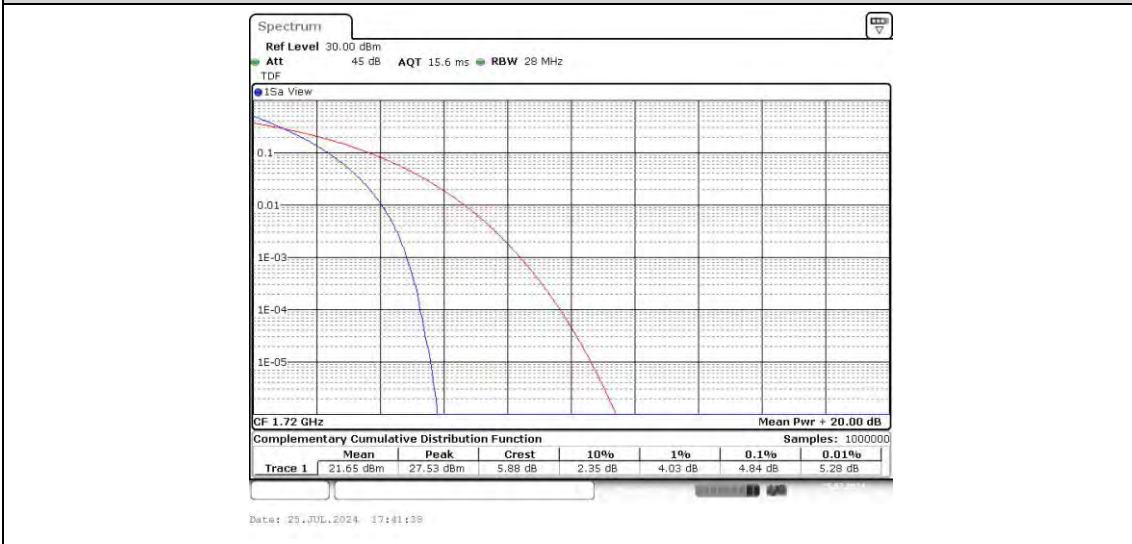

Band66-20MHz-QPSK-132072-100RB#0