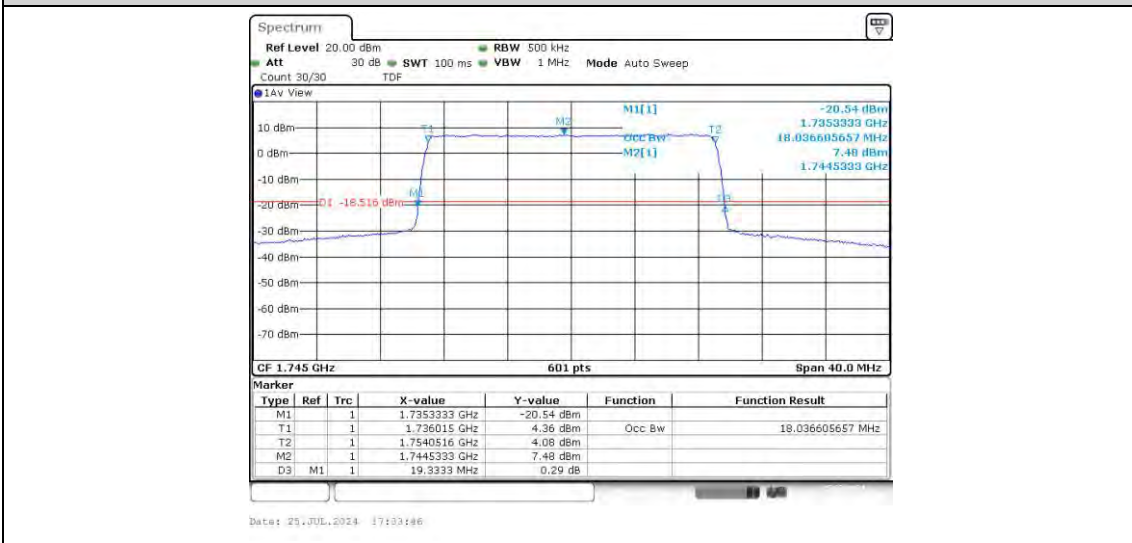

Band66-20MHz-QPSK-132322-100RB#0

Band66-20MHz-QPSK-132572-100RB#0