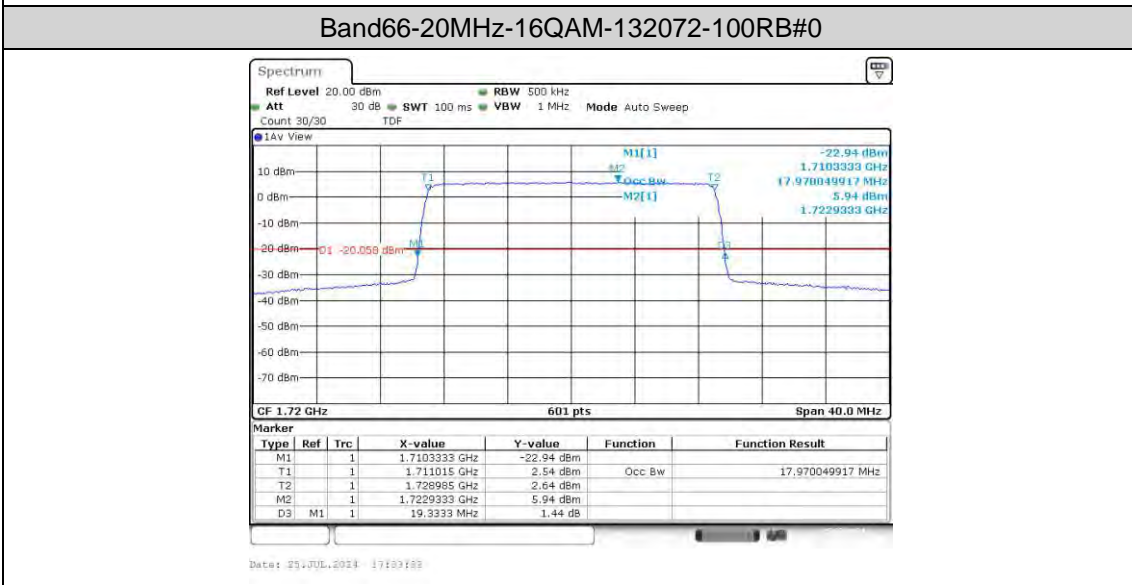

Band66-15MHz-16QAM-132597-75RB#0

Band66-20MHz-QPSK-132072-100RB#0

Band66-20MHz-QPSK-132322-100RB#0

Band66-20MHz-QPSK-132572-100RB#0

Appendix D: Band Edge

Test Result

Band	Bandwidth	Modulation	Channel	RB Configuration	Result(dBm)	Verdict
Band66	1.4MHz	QPSK	131979	6RB#0	-24.13	PASS
Band66	1.4MHz	QPSK	132665	6RB#0	-16.17	PASS
Band66	1.4MHz	16QAM	131979	6RB#0	-26.24	PASS
Band66	1.4MHz	16QAM	132665	6RB#0	-19.70	PASS
Band66	3MHz	QPSK	131987	15RB#0	-26.38	PASS
Band66	3MHz	QPSK	132657	15RB#0	-19.53	PASS
Band66	3MHz	16QAM	131987	15RB#0	-29.64	PASS
Band66	3MHz	16QAM	132657	15RB#0	-21.77	PASS
Band66	5MHz	QPSK	131997	25RB#0	-23.70	PASS
Band66	5MHz	QPSK	132647	25RB#0	-18.95	PASS
Band66	5MHz	16QAM	131997	25RB#0	-26.30	PASS
Band66	5MHz	16QAM	132647	25RB#0	-21.07	PASS
Band66	10MHz	QPSK	132022	50RB#0	-27.91	PASS
Band66	10MHz	QPSK	132622	50RB#0	-19.52	PASS
Band66	10MHz	16QAM	132022	50RB#0	-29.87	PASS
Band66	10MHz	16QAM	132622	50RB#0	-23.47	PASS
Band66	15MHz	QPSK	132047	75RB#0	-26.41	PASS
Band66	15MHz	QPSK	132597	75RB#0	-17.68	PASS
Band66	15MHz	16QAM	132047	75RB#0	-30.33	PASS
Band66	15MHz	16QAM	132597	75RB#0	-22.03	PASS
Band66	20MHz	QPSK	132072	100RB#0	-30.27	PASS
Band66	20MHz	QPSK	132572	100RB#0	-21.40	PASS
Band66	20MHz	16QAM	132072	100RB#0	-31.66	PASS
Band66	20MHz	16QAM	132572	100RB#0	-25.70	PASS