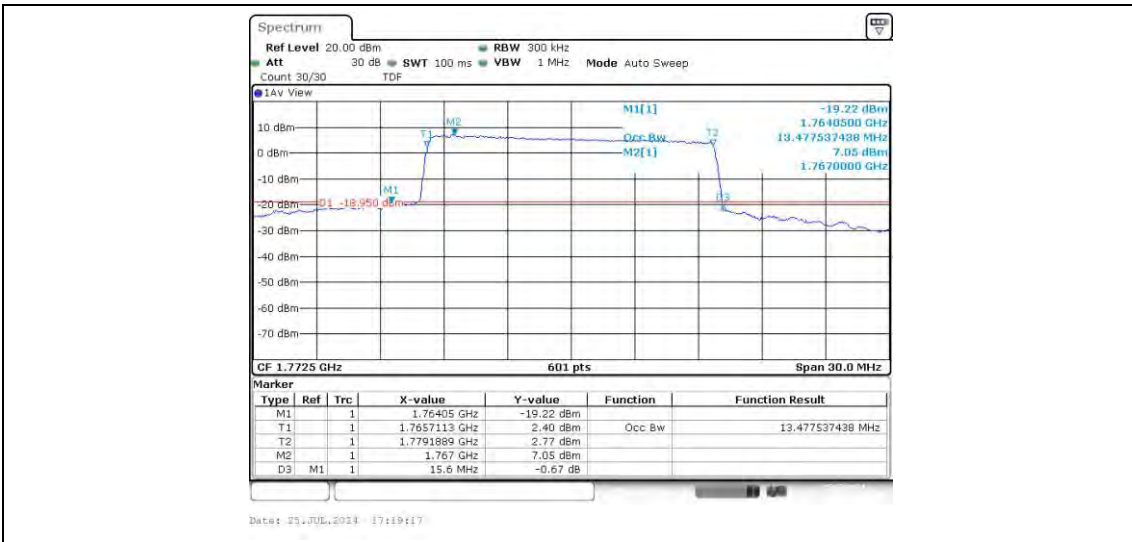

Band66-20MHz-QPSK-132072-100RB#0

Band66-20MHz-QPSK-132322-100RB#0

Band66-20MHz-QPSK-132572-100RB#0