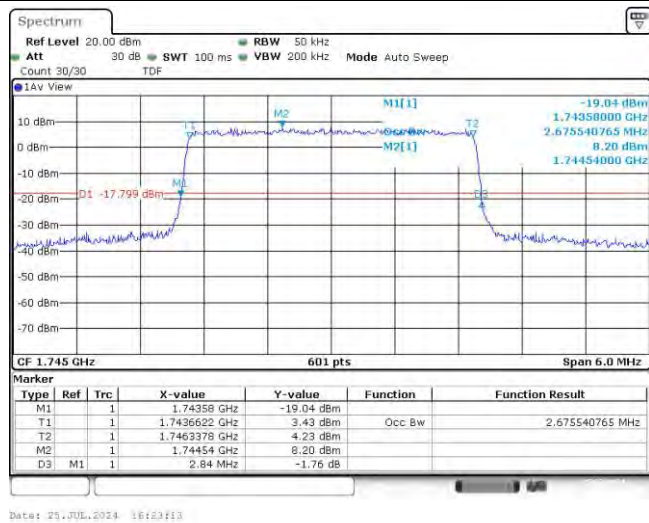

Band66-3MHz-16QAM-132322-15RB#0

Band66-3MHz-16QAM-132657-15RB#0