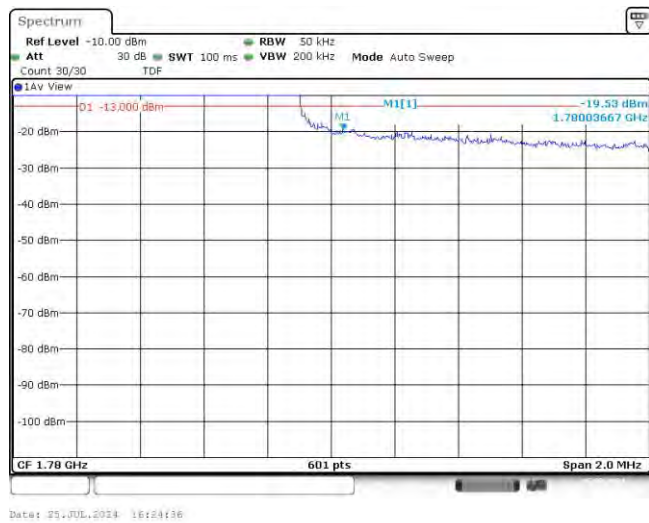

Band66-3MHz-QPSK-132657-15RB#0

Band66-3MHz-16QAM-131987-15RB#0