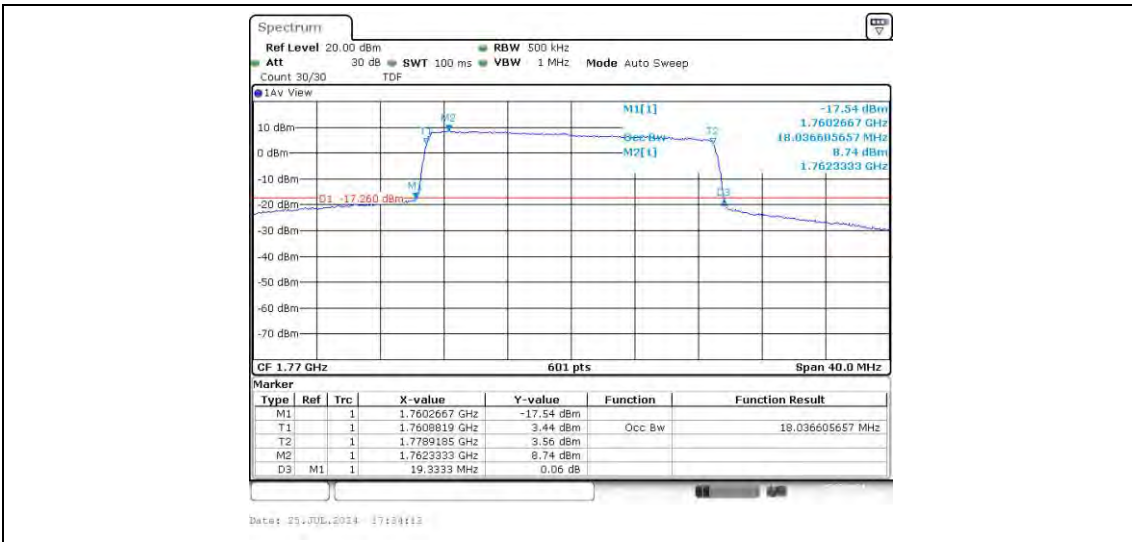

Band66-15MHz-16QAM-132597-75RB#0

Band66-20MHz-QPSK-132072-100RB#0

Band66-20MHz-QPSK-132322-100RB#0

Band66-20MHz-QPSK-132572-100RB#0

Appendix D: Band Edge

Test Result

Band	Bandwidth	Modulation	Channel	RB Configuration	Result(dBm)	Verdict
Band66	1.4MHz	QPSK	131979	6RB#0	-24.13	PASS
Band66	1.4MHz	QPSK	132665	6RB#0	-16.17	PASS
Band66	1.4MHz	16QAM	131979	6RB#0	-26.24	PASS
Band66	1.4MHz	16QAM	132665	6RB#0	-19.70	PASS
Band66	3MHz	QPSK	131987	15RB#0	-26.38	PASS
Band66	3MHz	QPSK	132657	15RB#0	-19.53	PASS
Band66	3MHz	16QAM	131987	15RB#0	-29.64	PASS
Band66	3MHz	16QAM	132657	15RB#0	-21.77	PASS
Band66	5MHz	QPSK	131997	25RB#0	-23.70	PASS
Band66	5MHz	QPSK	132647	25RB#0	-18.95	PASS
Band66	5MHz	16QAM	131997	25RB#0	-26.30	PASS
Band66	5MHz	16QAM	132647	25RB#0	-21.07	PASS
Band66	10MHz	QPSK	132022	50RB#0	-27.91	PASS
Band66	10MHz	QPSK	132622	50RB#0	-19.52	PASS
Band66	10MHz	16QAM	132022	50RB#0	-29.87	PASS
Band66	10MHz	16QAM	132622	50RB#0	-23.47	PASS
Band66	15MHz	QPSK	132047	75RB#0	-26.41	PASS
Band66	15MHz	QPSK	132597	75RB#0	-17.68	PASS
Band66	15MHz	16QAM	132047	75RB#0	-30.33	PASS
Band66	15MHz	16QAM	132597	75RB#0	-22.03	PASS
Band66	20MHz	QPSK	132072	100RB#0	-30.27	PASS
Band66	20MHz	QPSK	132572	100RB#0	-21.40	PASS
Band66	20MHz	16QAM	132072	100RB#0	-31.66	PASS
Band66	20MHz	16QAM	132572	100RB#0	-25.70	PASS