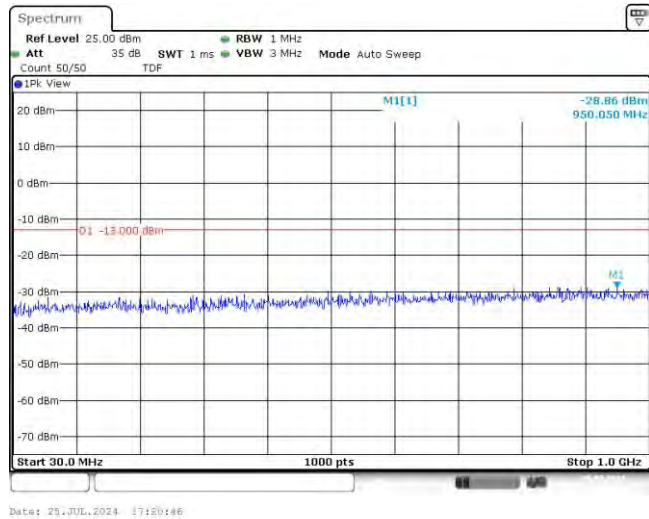

Band66-15MHz-QPSK-132047-1RB#0-Range1:30~1000MHz