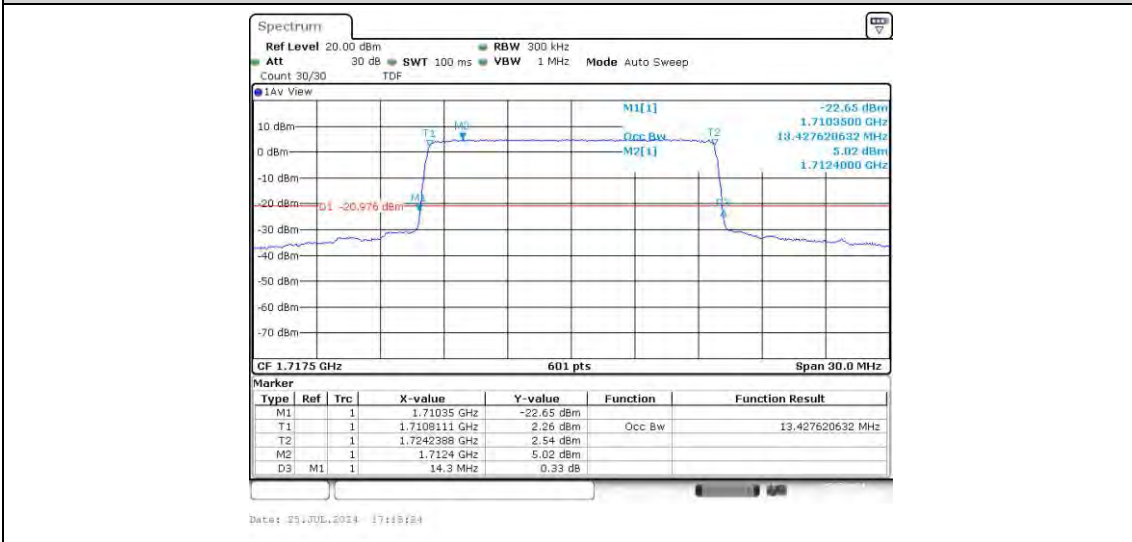

Band66-10MHz-16QAM-132322-50RB#0

Band66-10MHz-16QAM-132622-50RB#0

Band66-15MHz-QPSK-132047-75RB#0

Band66-15MHz-QPSK-132322-75RB#0

Band66-15MHz-QPSK-132597-75RB#0

Band66-15MHz-16QAM-132047-75RB#0

Band66-15MHz-16QAM-132322-75RB#0