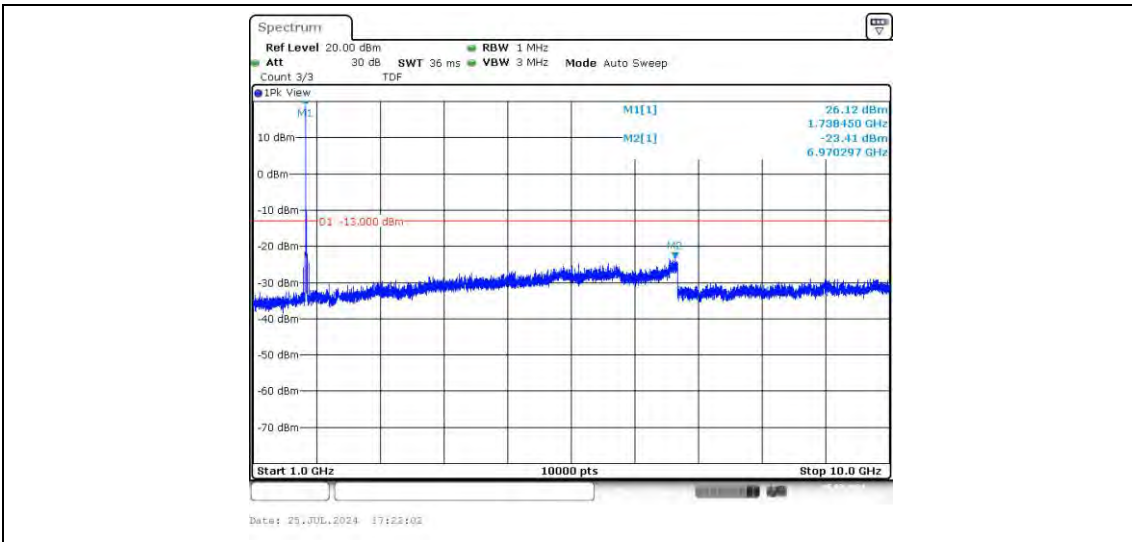

Band66-15MHz-16QAM-132322-1RB#0-Range2:1000~10000MHz