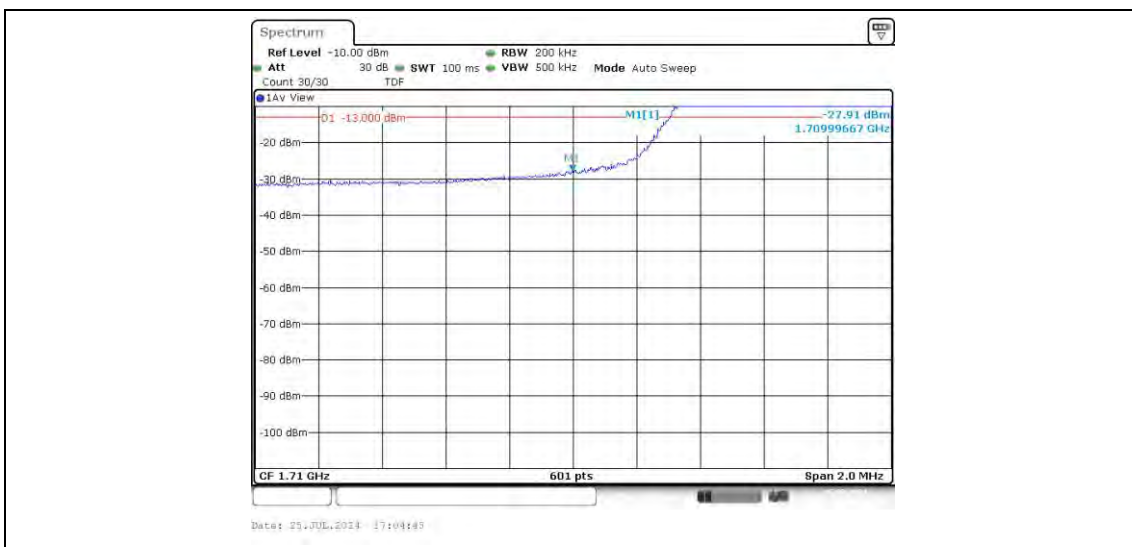

Band66-10MHz-QPSK-132022-50RB#0