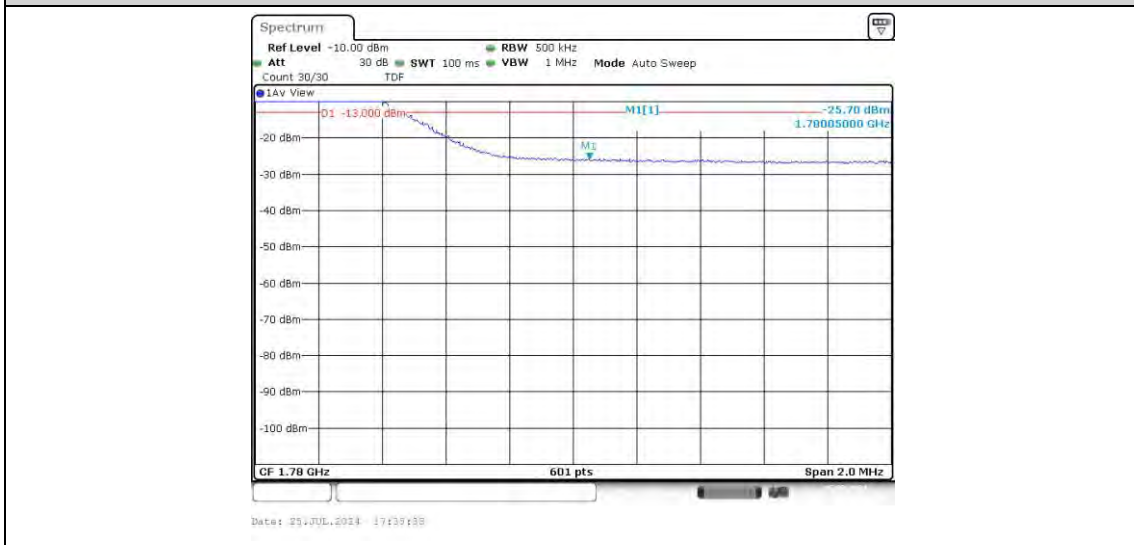

Band66-15MHz-16QAM-132047-75RB#0

Band66-15MHz-16QAM-132597-75RB#0

Band66-20MHz-QPSK-132072-100RB#0

Band66-20MHz-QPSK-132572-100RB#0

Band66-20MHz-16QAM-132072-100RB#0

Band66-20MHz-16QAM-132572-100RB#0

Appendix E: Conducted Spurious Emission