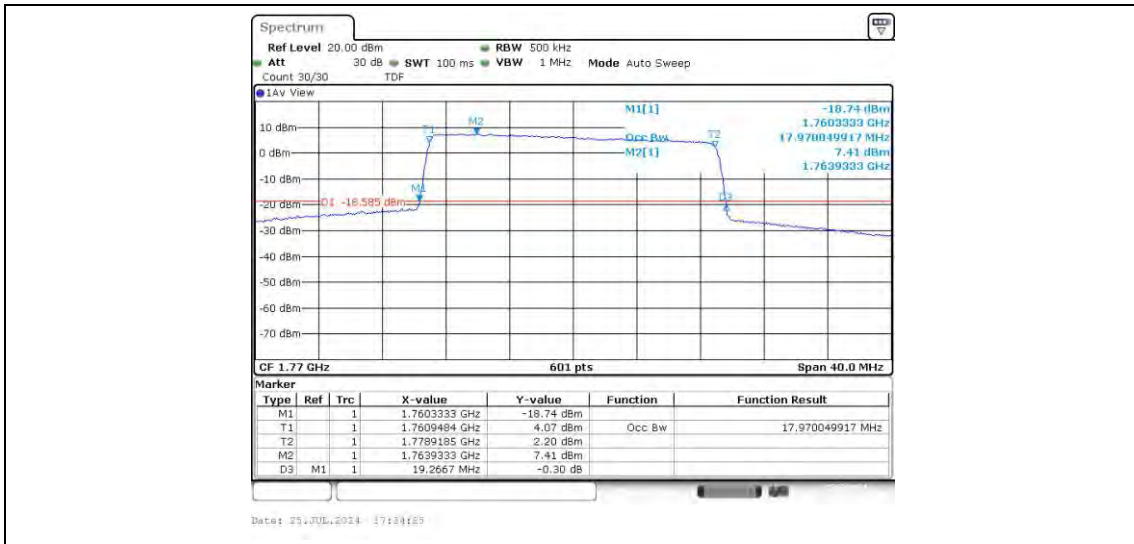

Band66-15MHz-16QAM-132597-75RB#0

Band66-20MHz-QPSK-132072-100RB#0

Band66-20MHz-QPSK-132322-100RB#0

Band66-20MHz-QPSK-132572-100RB#0

Appendix D: Band Edge

Test Result

Band	Bandwidth	Modulation	Channel	RB Configuration	Result(dBm)	Verdict
Band66	1.4MHz	QPSK	131979	6RB#0	-24.13	PASS
Band66	1.4MHz	QPSK	132665	6RB#0	-16.17	PASS
Band66	1.4MHz	16QAM	131979	6RB#0	-26.24	PASS
Band66	1.4MHz	16QAM	132665	6RB#0	-19.70	PASS
Band66	3MHz	QPSK	131987	15RB#0	-26.38	PASS
Band66	3MHz	QPSK	132657	15RB#0	-19.53	PASS
Band66	3MHz	16QAM	131987	15RB#0	-29.64	PASS
Band66	3MHz	16QAM	132657	15RB#0	-21.77	PASS
Band66	5MHz	QPSK	131997	25RB#0	-23.70	PASS
Band66	5MHz	QPSK	132647	25RB#0	-18.95	PASS
Band66	5MHz	16QAM	131997	25RB#0	-26.30	PASS
Band66	5MHz	16QAM	132647	25RB#0	-21.07	PASS
Band66	10MHz	QPSK	132022	50RB#0	-27.91	PASS
Band66	10MHz	QPSK	132622	50RB#0	-19.52	PASS
Band66	10MHz	16QAM	132022	50RB#0	-29.87	PASS
Band66	10MHz	16QAM	132622	50RB#0	-23.47	PASS
Band66	15MHz	QPSK	132047	75RB#0	-26.41	PASS
Band66	15MHz	QPSK	132597	75RB#0	-17.68	PASS
Band66	15MHz	16QAM	132047	75RB#0	-30.33	PASS
Band66	15MHz	16QAM	132597	75RB#0	-22.03	PASS
Band66	20MHz	QPSK	132072	100RB#0	-30.27	PASS
Band66	20MHz	QPSK	132572	100RB#0	-21.40	PASS
Band66	20MHz	16QAM	132072	100RB#0	-31.66	PASS
Band66	20MHz	16QAM	132572	100RB#0	-25.70	PASS