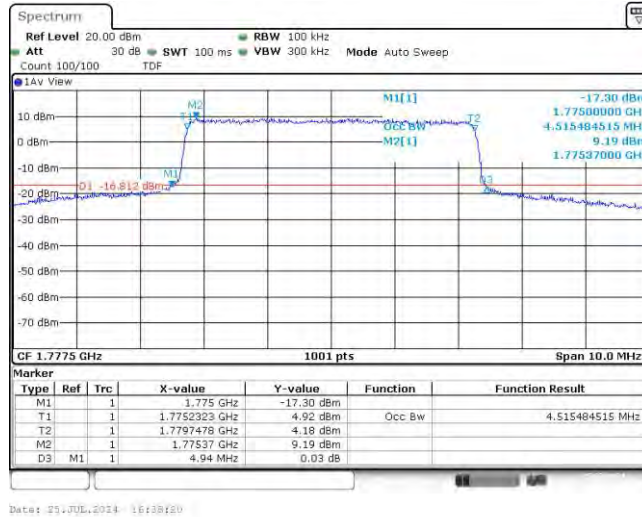

Band66-5MHz-16QAM-131997-25RB#0

Band66-5MHz-16QAM-132322-25RB#0

Band66-5MHz-16QAM-132647-25RB#0