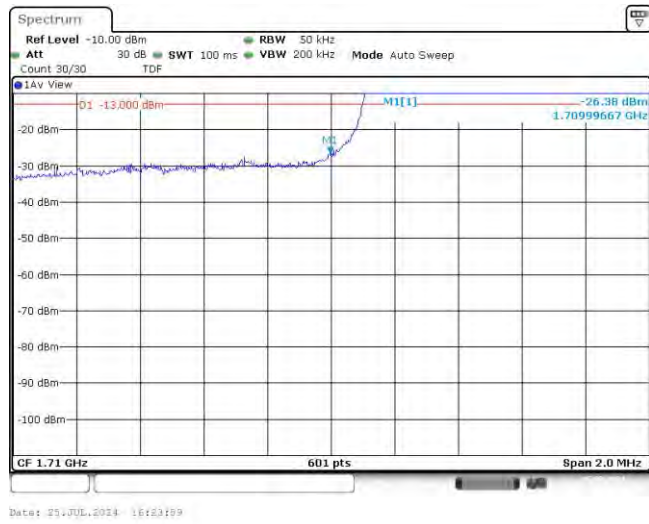

Band66-3MHz-QPSK-131987-15RB#0