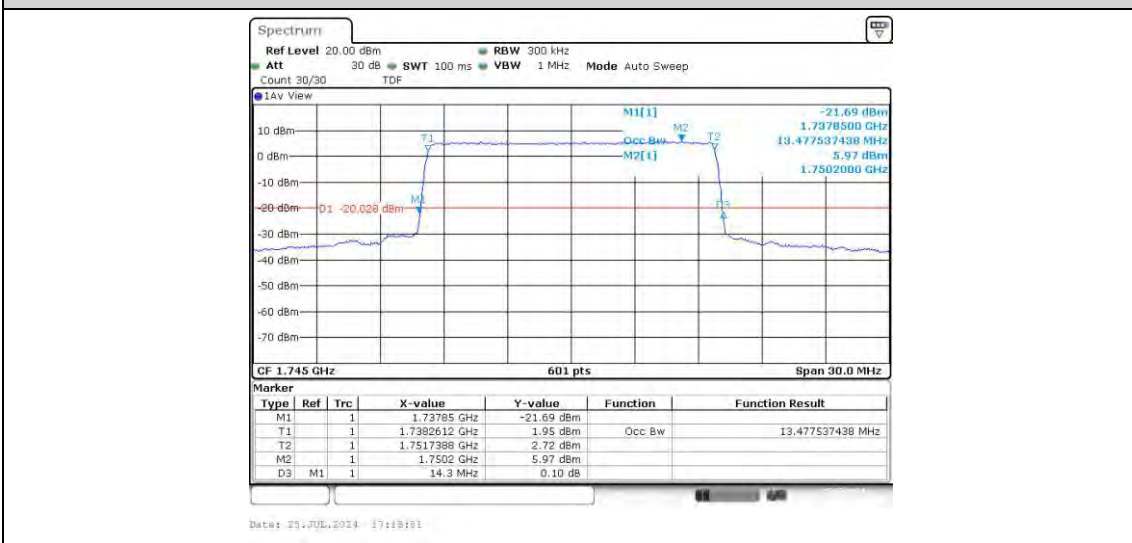

Band66-10MHz-16QAM-132322-50RB#0

Band66-10MHz-16QAM-132622-50RB#0

Band66-15MHz-QPSK-132047-75RB#0

Band66-15MHz-QPSK-132322-75RB#0

Band66-15MHz-QPSK-132597-75RB#0

Band66-15MHz-16QAM-132047-75RB#0

Band66-15MHz-16QAM-132322-75RB#0