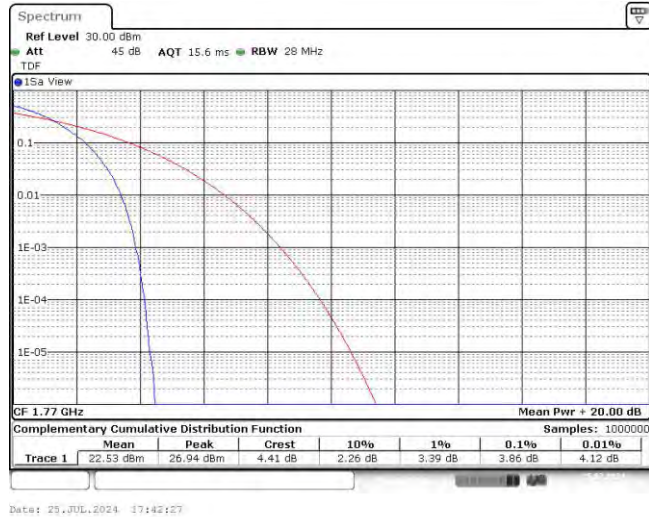

Band66-20MHz-QPSK-132572-100RB#0