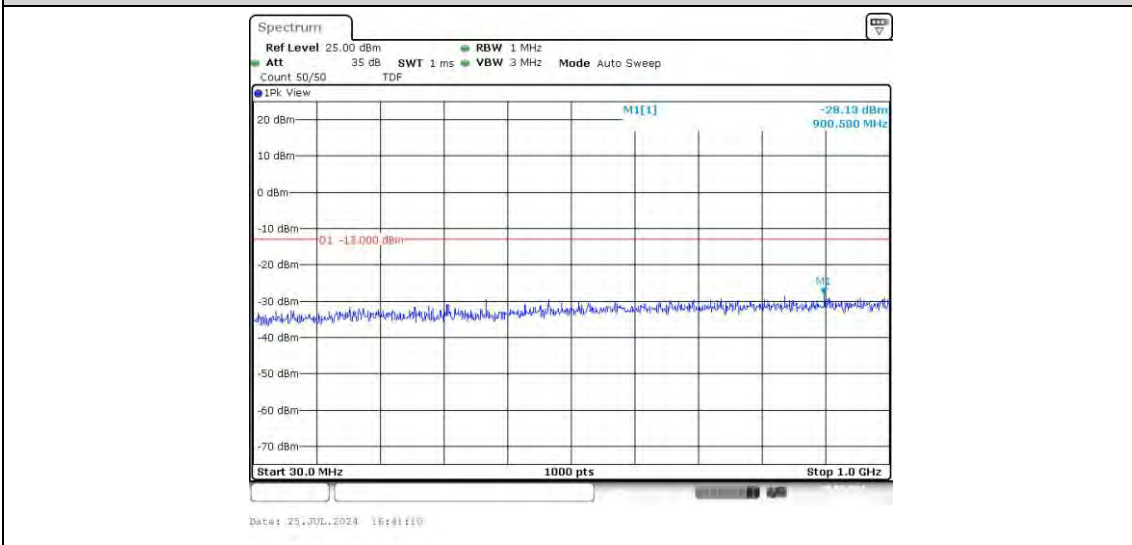

Band66-5MHz-16QAM-132322-1RB#0-Range1:30~1000MHz