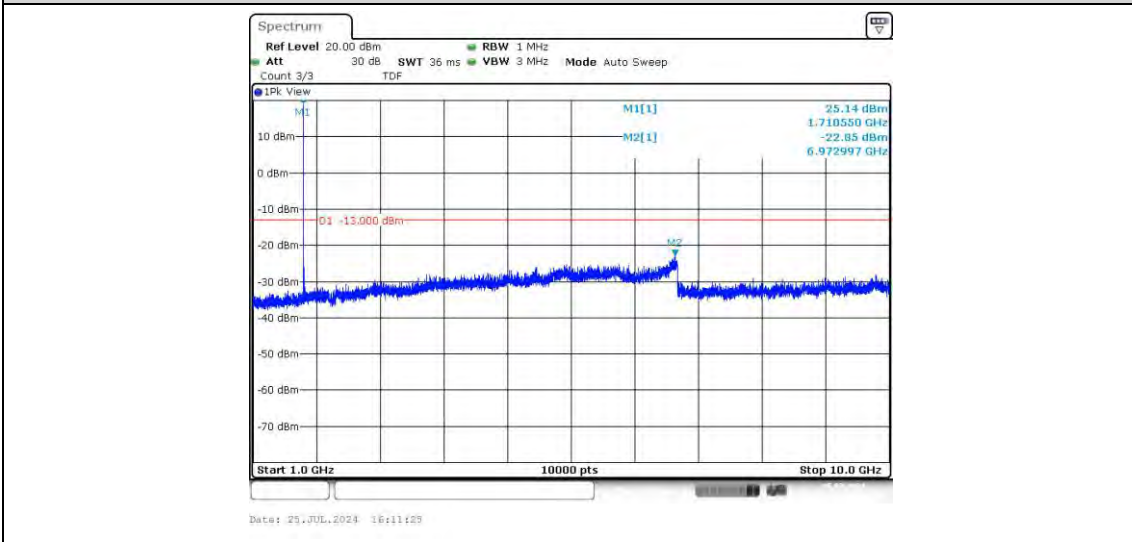

Band66-1.4MHz-16QAM-131979-1RB#0-Range2:1000~10000MHz