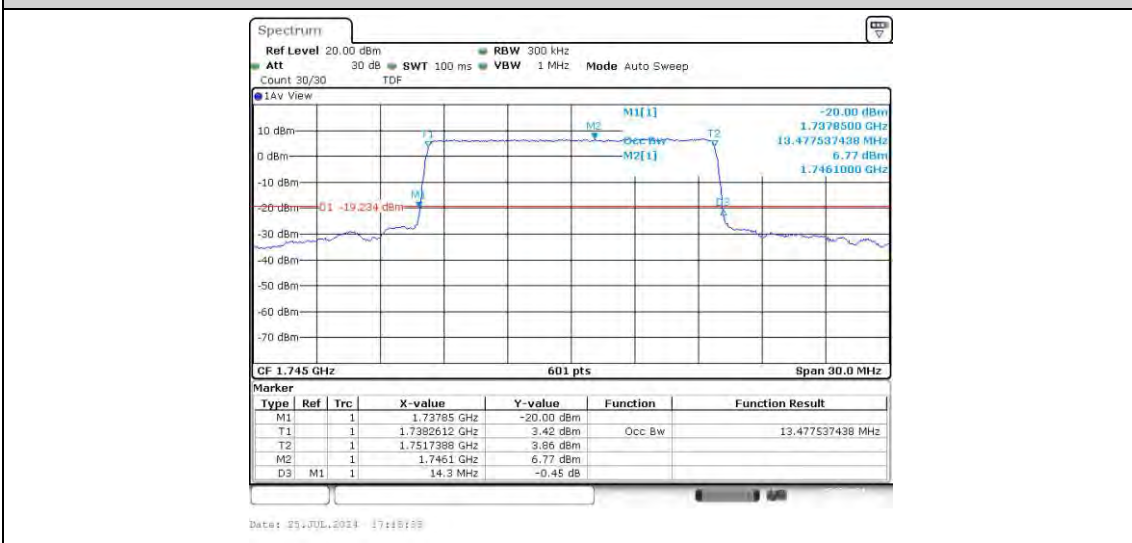

Band66-10MHz-16QAM-132322-50RB#0

Band66-10MHz-16QAM-132622-50RB#0

Band66-15MHz-QPSK-132047-75RB#0

Band66-15MHz-QPSK-132322-75RB#0

Band66-15MHz-QPSK-132597-75RB#0

Band66-15MHz-16QAM-132047-75RB#0

Band66-15MHz-16QAM-132322-75RB#0