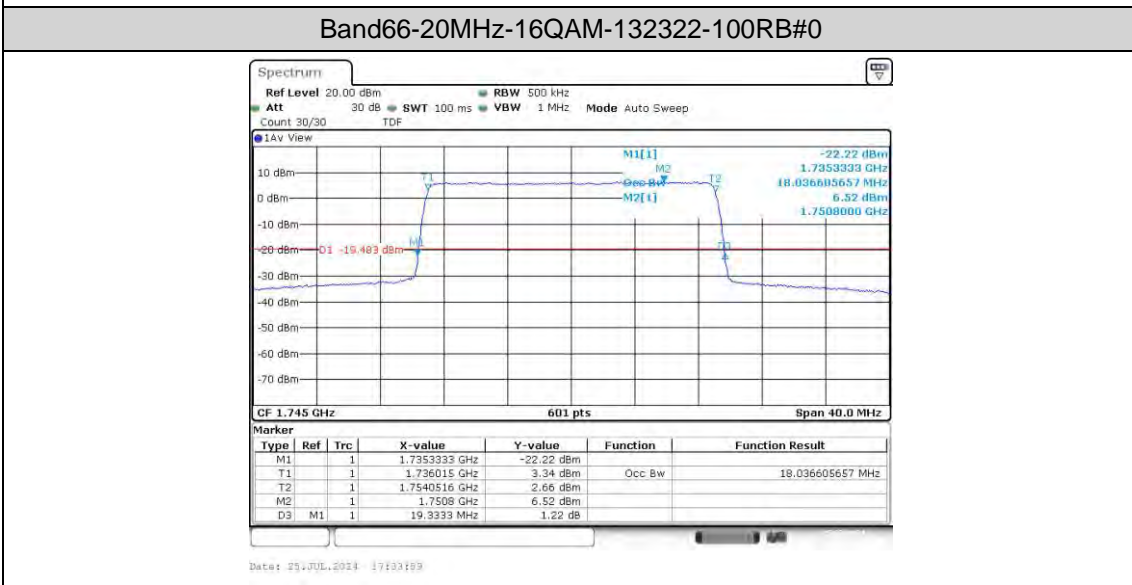

Band66-15MHz-16QAM-132597-75RB#0

Band66-20MHz-QPSK-132072-100RB#0

Band66-20MHz-QPSK-132322-100RB#0

Band66-20MHz-QPSK-132572-100RB#0

Appendix D: Band Edge

Test Result

Band	Bandwidth	Modulation	Channel	RB Configuration	Result(dBm)	Verdict
Band66	1.4MHz	QPSK	131979	6RB#0	-24.13	PASS
Band66	1.4MHz	QPSK	132665	6RB#0	-16.17	PASS
Band66	1.4MHz	16QAM	131979	6RB#0	-26.24	PASS
Band66	1.4MHz	16QAM	132665	6RB#0	-19.70	PASS
Band66	3MHz	QPSK	131987	15RB#0	-26.38	PASS
Band66	3MHz	QPSK	132657	15RB#0	-19.53	PASS
Band66	3MHz	16QAM	131987	15RB#0	-29.64	PASS
Band66	3MHz	16QAM	132657	15RB#0	-21.77	PASS
Band66	5MHz	QPSK	131997	25RB#0	-23.70	PASS
Band66	5MHz	QPSK	132647	25RB#0	-18.95	PASS
Band66	5MHz	16QAM	131997	25RB#0	-26.30	PASS
Band66	5MHz	16QAM	132647	25RB#0	-21.07	PASS
Band66	10MHz	QPSK	132022	50RB#0	-27.91	PASS
Band66	10MHz	QPSK	132622	50RB#0	-19.52	PASS
Band66	10MHz	16QAM	132022	50RB#0	-29.87	PASS
Band66	10MHz	16QAM	132622	50RB#0	-23.47	PASS
Band66	15MHz	QPSK	132047	75RB#0	-26.41	PASS
Band66	15MHz	QPSK	132597	75RB#0	-17.68	PASS
Band66	15MHz	16QAM	132047	75RB#0	-30.33	PASS
Band66	15MHz	16QAM	132597	75RB#0	-22.03	PASS
Band66	20MHz	QPSK	132072	100RB#0	-30.27	PASS
Band66	20MHz	QPSK	132572	100RB#0	-21.40	PASS
Band66	20MHz	16QAM	132072	100RB#0	-31.66	PASS
Band66	20MHz	16QAM	132572	100RB#0	-25.70	PASS