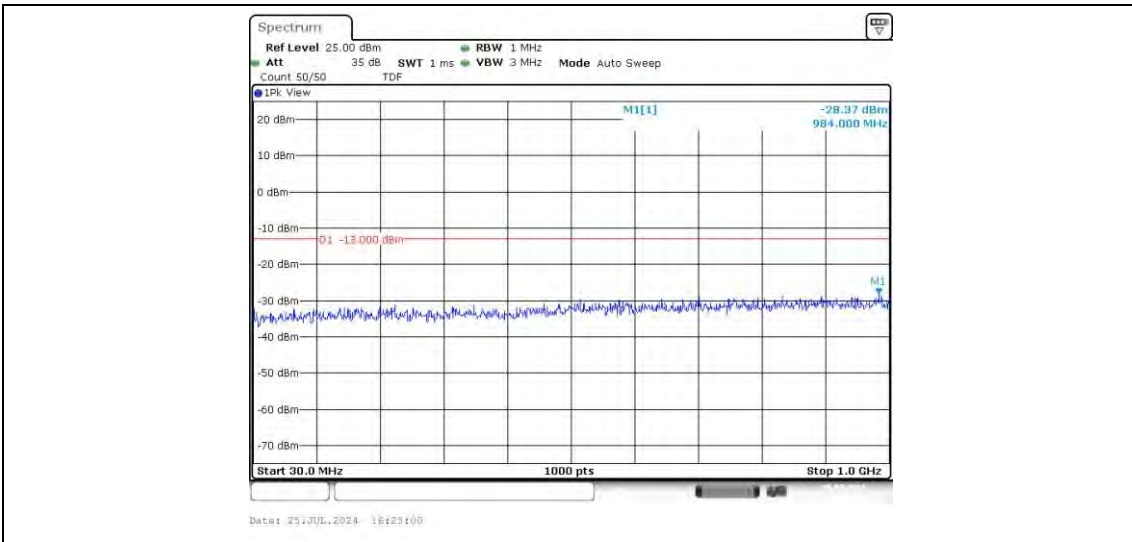

Band66-3MHz-QPSK-131987-1RB#0-Range1:30~1000MHz