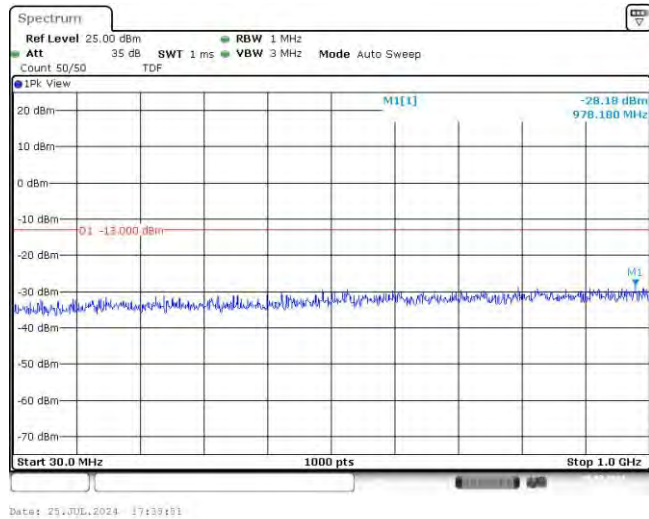

Band66-20MHz-QPSK-132072-1RB#0-Range1:30~1000MHz