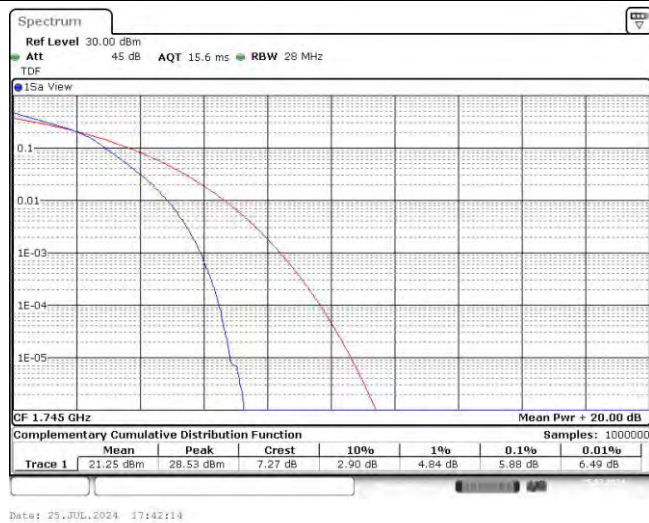

Band66-20MHz-16QAM-132322-100RB#0

Band66-20MHz-16QAM-132572-100RB#0

Appendix C: 26dB Bandwidth and Occupied Bandwidth

Test Result

Band	Bandwidth	Modulation	Channel	RB Configuration	Occupied Bandwidth (MHz)	26dB Bandwidth (MHz)	Verdict
Band66	1.4MHz	QPSK	131979	6RB#0	1.088	1.225	PASS
Band66	1.4MHz	QPSK	132322	6RB#0	1.088	1.220	PASS
Band66	1.4MHz	QPSK	132665	6RB#0	1.088	1.240	PASS
Band66	1.4MHz	16QAM	131979	6RB#0	1.088	1.230	PASS
Band66	1.4MHz	16QAM	132322	6RB#0	1.088	1.220	PASS
Band66	1.4MHz	16QAM	132665	6RB#0	1.088	1.240	PASS
Band66	3MHz	QPSK	131987	15RB#0	2.696	2.840	PASS
Band66	3MHz	QPSK	132322	15RB#0	2.686	2.840	PASS
Band66	3MHz	QPSK	132657	15RB#0	2.696	2.880	PASS
Band66	3MHz	16QAM	131987	15RB#0	2.686	2.850	PASS
Band66	3MHz	16QAM	132322	15RB#0	2.676	2.840	PASS
Band66	3MHz	16QAM	132657	15RB#0	2.696	2.860	PASS
Band66	5MHz	QPSK	131997	25RB#0	4.496	4.810	PASS
Band66	5MHz	QPSK	132322	25RB#0	4.496	4.800	PASS
Band66	5MHz	QPSK	132647	25RB#0	4.515	4.940	PASS
Band66	5MHz	16QAM	131997	25RB#0	4.505	4.780	PASS
Band66	5MHz	16QAM	132322	25RB#0	4.505	4.780	PASS
Band66	5MHz	16QAM	132647	25RB#0	4.515	4.840	PASS
Band66	10MHz	QPSK	132022	50RB#0	8.985	9.533	PASS
Band66	10MHz	QPSK	132322	50RB#0	8.985	9.533	PASS
Band66	10MHz	QPSK	132622	50RB#0	9.018	9.900	PASS
Band66	10MHz	16QAM	132022	50RB#0	8.952	9.533	PASS
Band66	10MHz	16QAM	132322	50RB#0	8.985	9.533	PASS
Band66	10MHz	16QAM	132622	50RB#0	8.985	9.567	PASS
Band66	15MHz	QPSK	132047	75RB#0	13.478	14.300	PASS
Band66	15MHz	QPSK	132322	75RB#0	13.478	14.300	PASS
Band66	15MHz	QPSK	132597	75RB#0	13.527	19.400	PASS
Band66	15MHz	16QAM	132047	75RB#0	13.428	14.300	PASS
Band66	15MHz	16QAM	132322	75RB#0	13.478	14.300	PASS
Band66	15MHz	16QAM	132597	75RB#0	13.478	15.600	PASS
Band66	20MHz	QPSK	132072	100RB#0	17.97	19.333	PASS
Band66	20MHz	QPSK	132322	100RB#0	18.037	19.333	PASS
Band66	20MHz	QPSK	132572	100RB#0	18.037	19.333	PASS