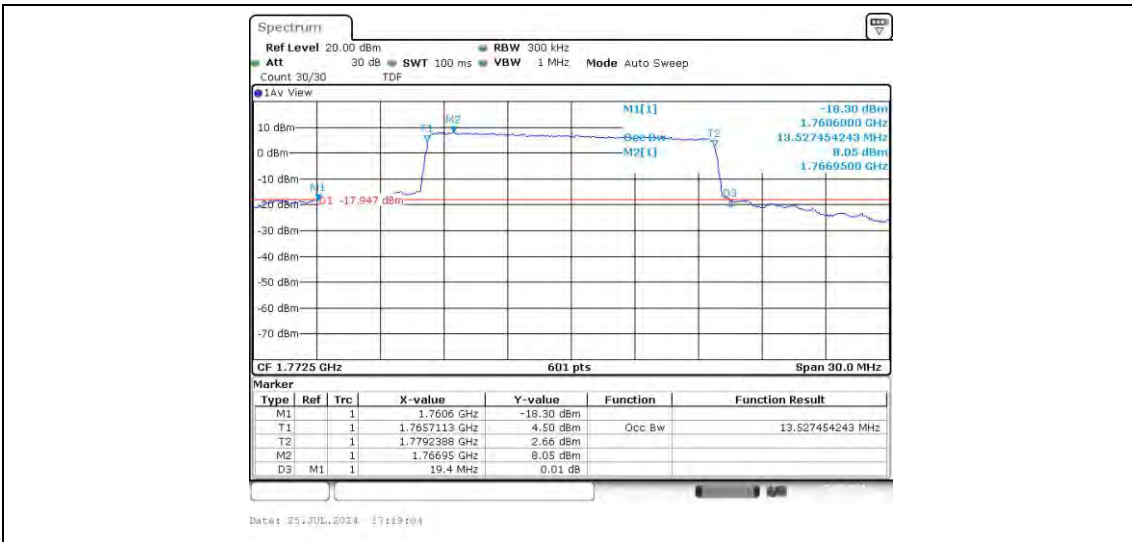

Band66-10MHz-16QAM-132322-50RB#0

Band66-10MHz-16QAM-132622-50RB#0

Band66-15MHz-QPSK-132047-75RB#0

Band66-15MHz-QPSK-132322-75RB#0

Band66-15MHz-QPSK-132597-75RB#0

Band66-15MHz-16QAM-132047-75RB#0

Band66-15MHz-16QAM-132322-75RB#0