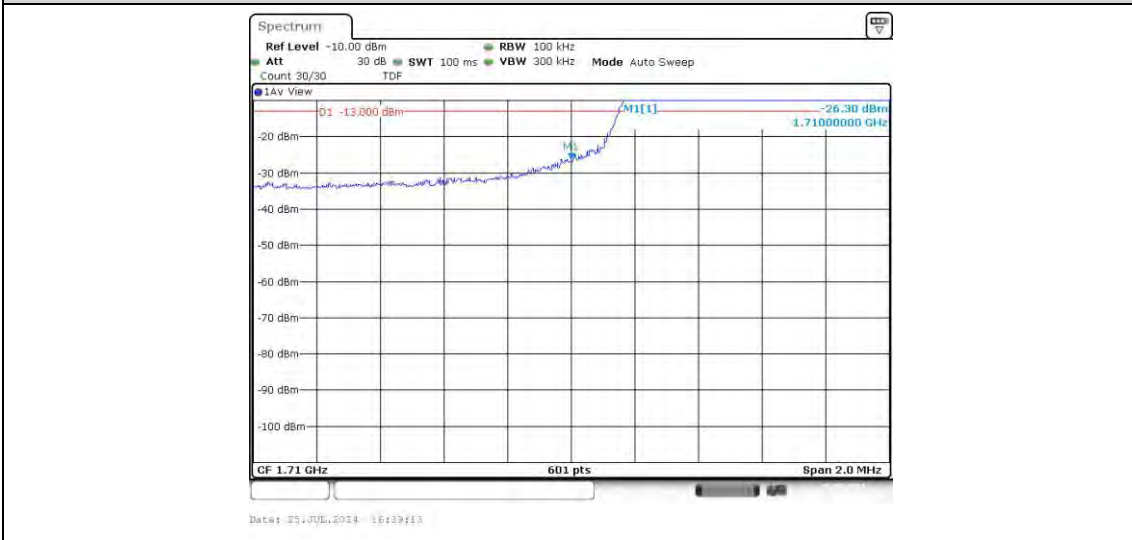

Band66-5MHz-16QAM-131997-25RB#0