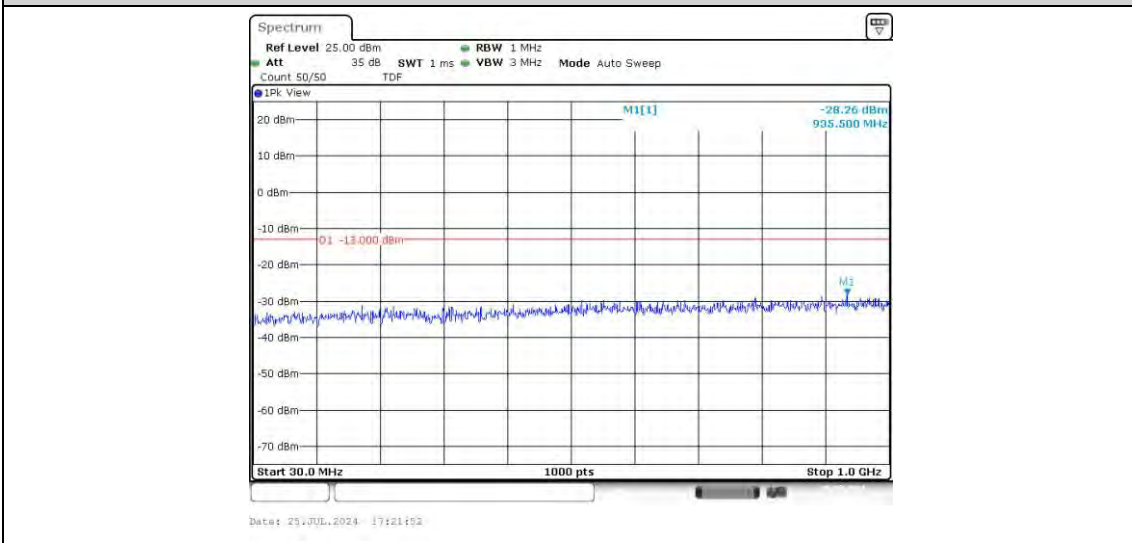

Band66-15MHz-16QAM-132322-1RB#0-Range1:30~1000MHz