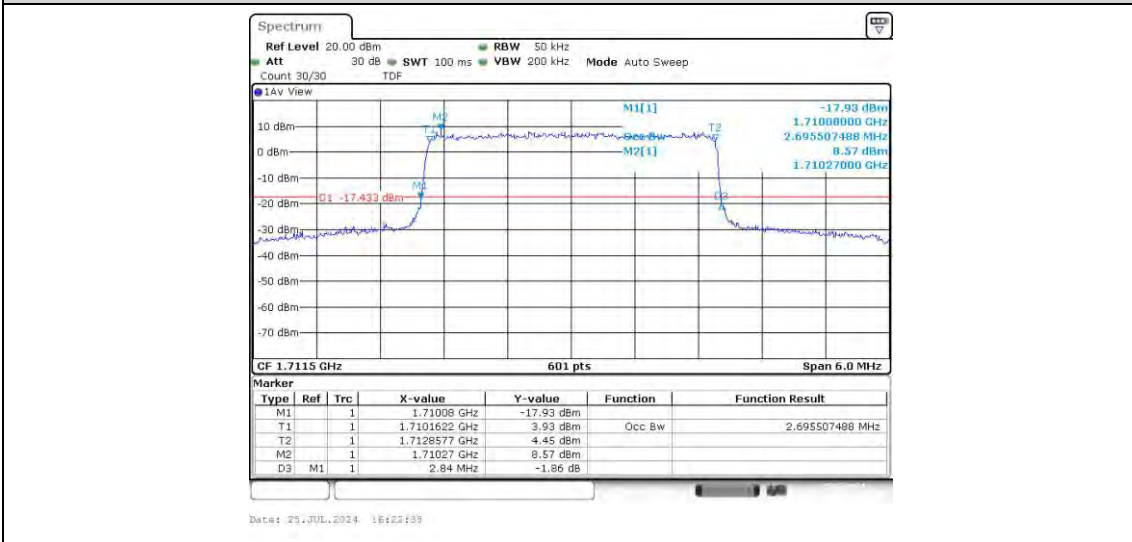

Band66-3MHz-QPSK-131987-15RB#0