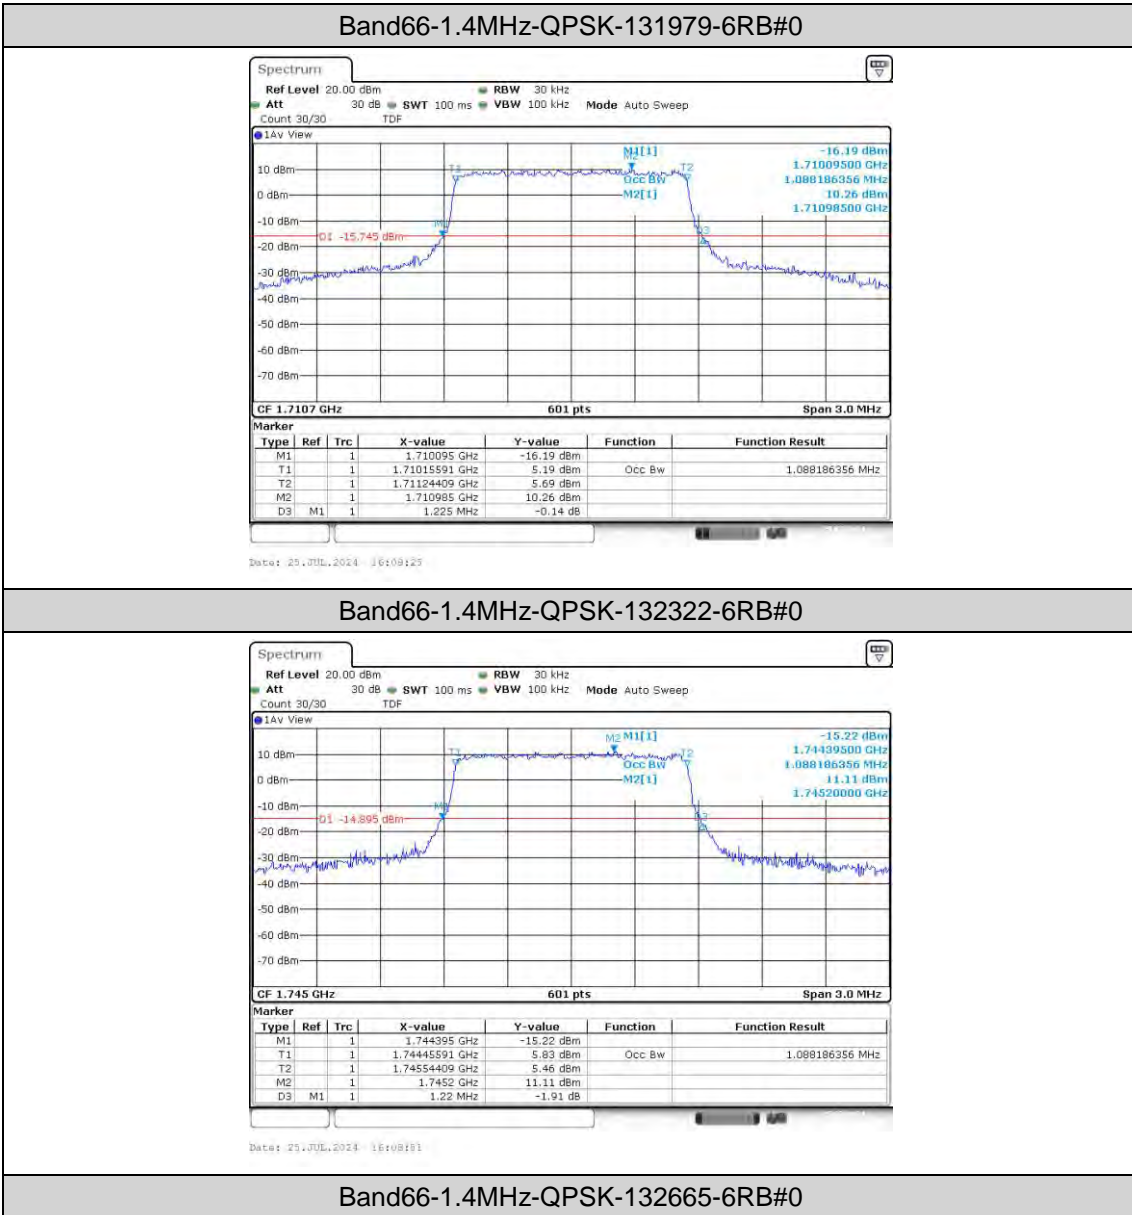

Test Graphs