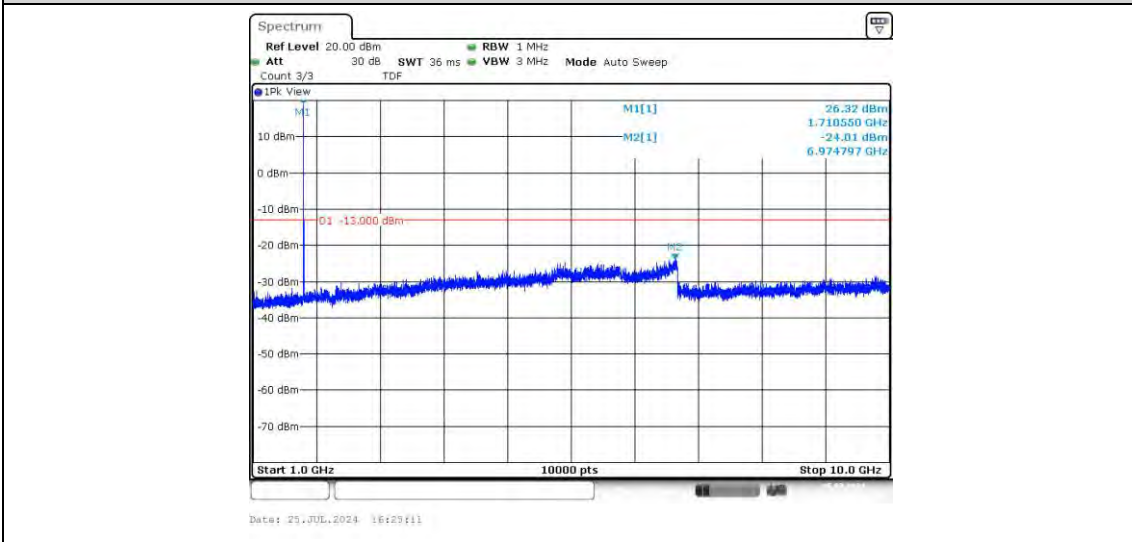

Band66-3MHz-QPSK-131987-1RB#0-Range2:1000~10000MHz