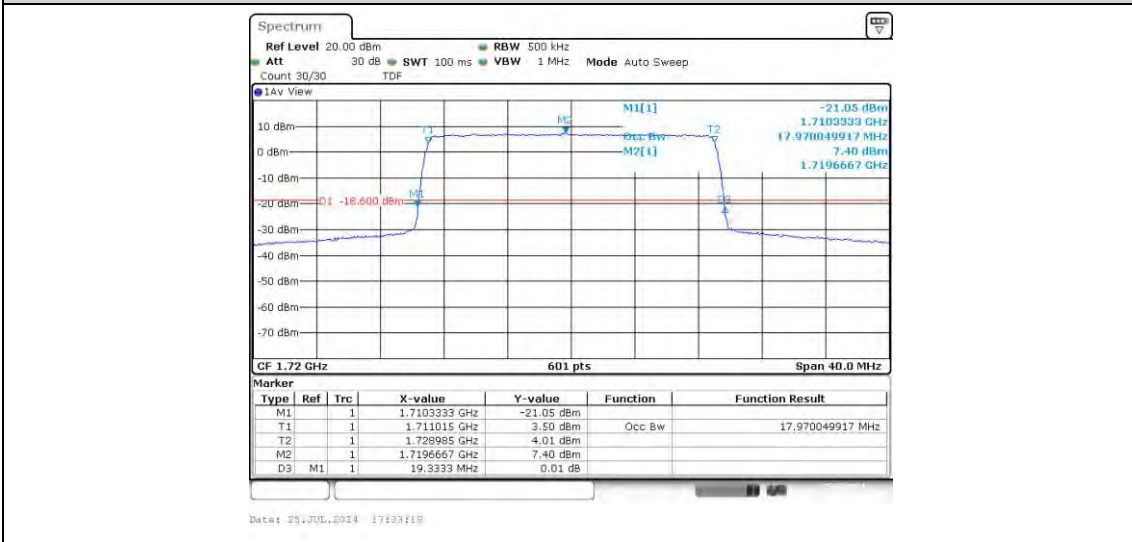

Band66-20MHz-QPSK-132072-100RB#0