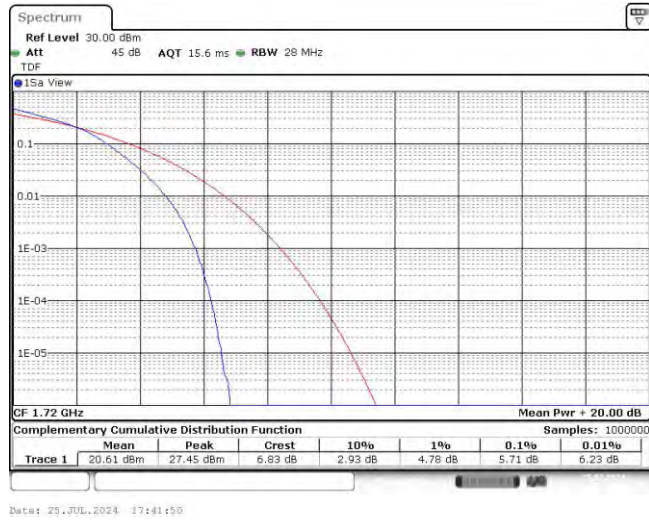

Band66-20MHz-16QAM-132322-100RB#0

Band66-20MHz-16QAM-132572-100RB#0

Appendix C: 26dB Bandwidth and Occupied Bandwidth

Test Result

Band	Bandwidth	Modulation	Channel	RB Configuration	Occupied Bandwidth (MHz)	26dB Bandwidth (MHz)	Verdict
Band66	1.4MHz	QPSK	131979	6RB#0	1.088	1.225	PASS
Band66	1.4MHz	QPSK	132322	6RB#0	1.088	1.220	PASS
Band66	1.4MHz	QPSK	132665	6RB#0	1.088	1.240	PASS
Band66	1.4MHz	16QAM	131979	6RB#0	1.088	1.230	PASS
Band66	1.4MHz	16QAM	132322	6RB#0	1.088	1.220	PASS
Band66	1.4MHz	16QAM	132665	6RB#0	1.088	1.240	PASS
Band66	3MHz	QPSK	131987	15RB#0	2.696	2.840	PASS
Band66	3MHz	QPSK	132322	15RB#0	2.686	2.840	PASS
Band66	3MHz	QPSK	132657	15RB#0	2.696	2.880	PASS
Band66	3MHz	16QAM	131987	15RB#0	2.686	2.850	PASS
Band66	3MHz	16QAM	132322	15RB#0	2.676	2.840	PASS
Band66	3MHz	16QAM	132657	15RB#0	2.696	2.860	PASS
Band66	5MHz	QPSK	131997	25RB#0	4.496	4.810	PASS
Band66	5MHz	QPSK	132322	25RB#0	4.496	4.800	PASS
Band66	5MHz	QPSK	132647	25RB#0	4.515	4.940	PASS
Band66	5MHz	16QAM	131997	25RB#0	4.505	4.780	PASS
Band66	5MHz	16QAM	132322	25RB#0	4.505	4.780	PASS
Band66	5MHz	16QAM	132647	25RB#0	4.515	4.840	PASS
Band66	10MHz	QPSK	132022	50RB#0	8.985	9.533	PASS
Band66	10MHz	QPSK	132322	50RB#0	8.985	9.533	PASS
Band66	10MHz	QPSK	132622	50RB#0	9.018	9.900	PASS
Band66	10MHz	16QAM	132022	50RB#0	8.952	9.533	PASS
Band66	10MHz	16QAM	132322	50RB#0	8.985	9.533	PASS
Band66	10MHz	16QAM	132622	50RB#0	8.985	9.567	PASS
Band66	15MHz	QPSK	132047	75RB#0	13.478	14.300	PASS
Band66	15MHz	QPSK	132322	75RB#0	13.478	14.300	PASS
Band66	15MHz	QPSK	132597	75RB#0	13.527	19.400	PASS
Band66	15MHz	16QAM	132047	75RB#0	13.428	14.300	PASS
Band66	15MHz	16QAM	132322	75RB#0	13.478	14.300	PASS
Band66	15MHz	16QAM	132597	75RB#0	13.478	15.600	PASS
Band66	20MHz	QPSK	132072	100RB#0	17.97	19.333	PASS
Band66	20MHz	QPSK	132322	100RB#0	18.037	19.333	PASS
Band66	20MHz	QPSK	132572	100RB#0	18.037	19.333	PASS