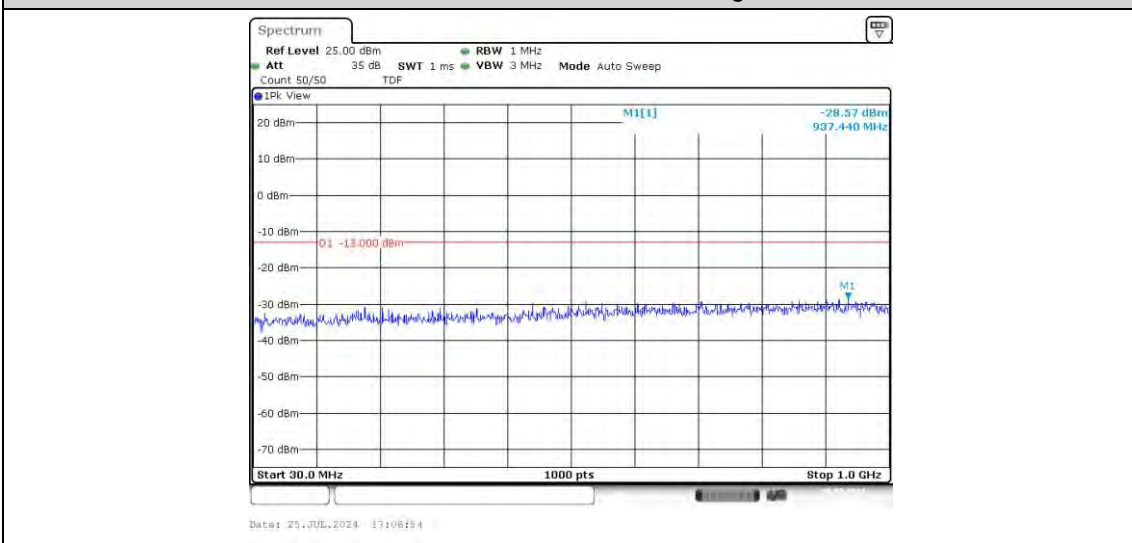

Band66-10MHz-16QAM-132322-1RB#0-Range1:30~1000MHz