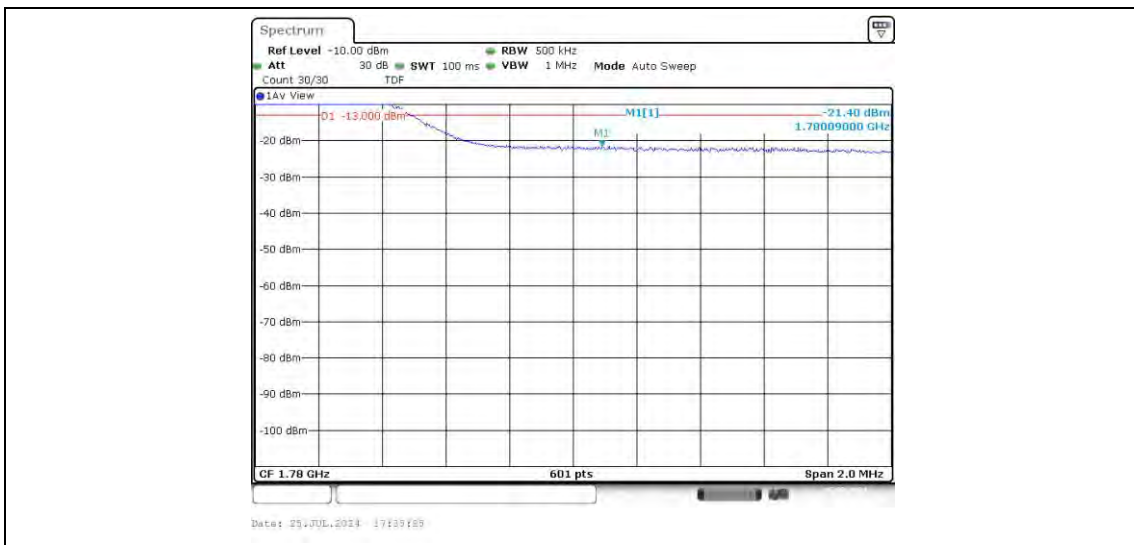

Band66-15MHz-16QAM-132047-75RB#0

Band66-15MHz-16QAM-132597-75RB#0

Band66-20MHz-QPSK-132072-100RB#0

Band66-20MHz-QPSK-132572-100RB#0

Band66-20MHz-16QAM-132072-100RB#0

Band66-20MHz-16QAM-132572-100RB#0

Appendix E: Conducted Spurious Emission