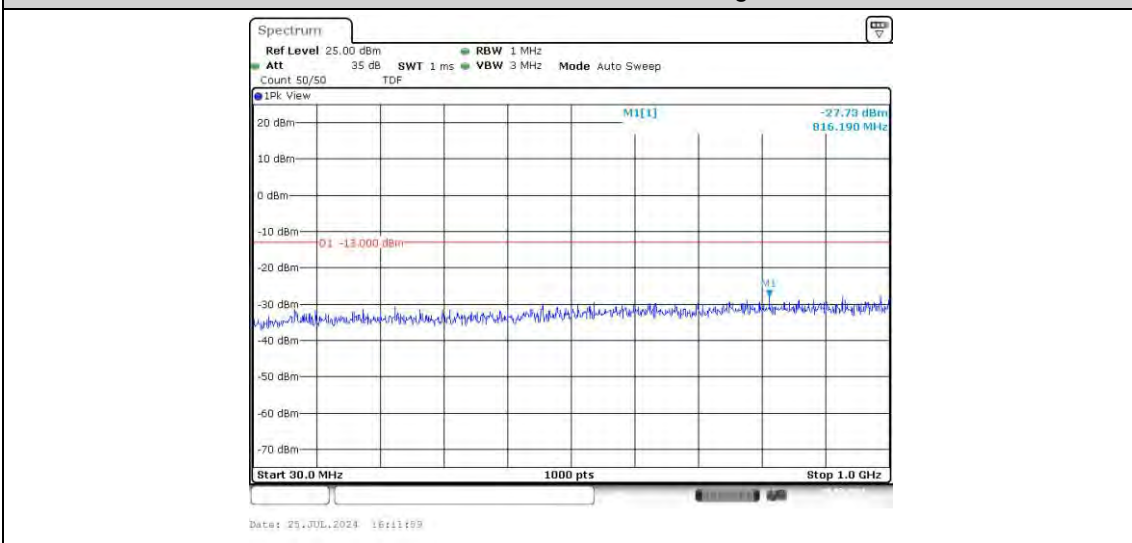

Band66-1.4MHz-16QAM-132322-1RB#0-Range1:30~1000MHz