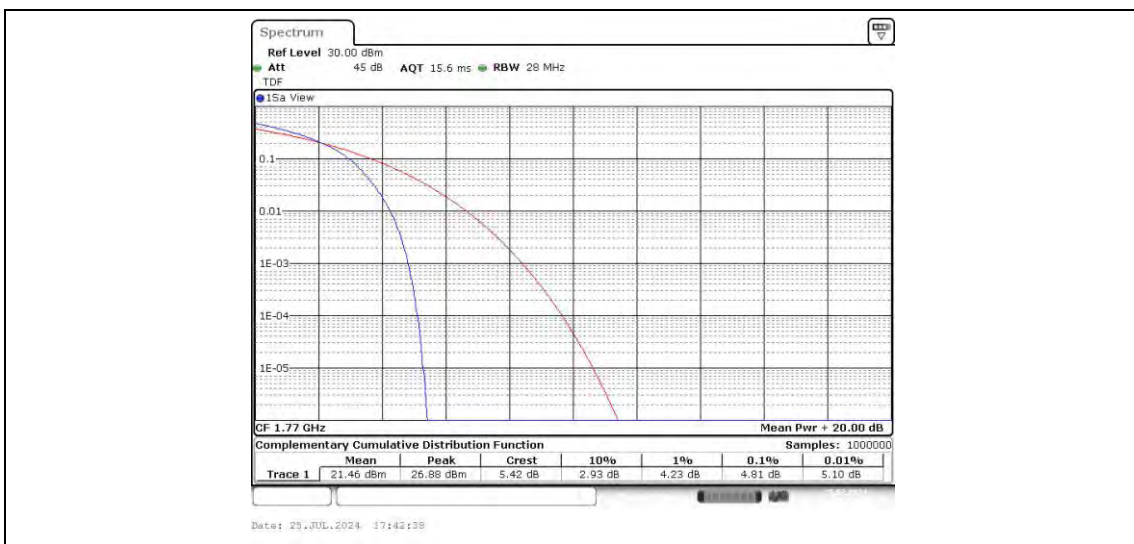

Band66-20MHz-16QAM-132322-100RB#0

Band66-20MHz-16QAM-132572-100RB#0

Appendix C: 26dB Bandwidth and Occupied Bandwidth

Test Result

Band	Bandwidth	Modulation	Channel	RB Configuration	Occupied Bandwidth (MHz)	26dB Bandwidth (MHz)	Verdict
Band66	1.4MHz	QPSK	131979	6RB#0	1.088	1.225	PASS
Band66	1.4MHz	QPSK	132322	6RB#0	1.088	1.220	PASS
Band66	1.4MHz	QPSK	132665	6RB#0	1.088	1.240	PASS
Band66	1.4MHz	16QAM	131979	6RB#0	1.088	1.230	PASS
Band66	1.4MHz	16QAM	132322	6RB#0	1.088	1.220	PASS
Band66	1.4MHz	16QAM	132665	6RB#0	1.088	1.240	PASS
Band66	3MHz	QPSK	131987	15RB#0	2.696	2.840	PASS
Band66	3MHz	QPSK	132322	15RB#0	2.686	2.840	PASS
Band66	3MHz	QPSK	132657	15RB#0	2.696	2.880	PASS
Band66	3MHz	16QAM	131987	15RB#0	2.686	2.850	PASS
Band66	3MHz	16QAM	132322	15RB#0	2.676	2.840	PASS
Band66	3MHz	16QAM	132657	15RB#0	2.696	2.860	PASS
Band66	5MHz	QPSK	131997	25RB#0	4.496	4.810	PASS
Band66	5MHz	QPSK	132322	25RB#0	4.496	4.800	PASS
Band66	5MHz	QPSK	132647	25RB#0	4.515	4.940	PASS
Band66	5MHz	16QAM	131997	25RB#0	4.505	4.780	PASS
Band66	5MHz	16QAM	132322	25RB#0	4.505	4.780	PASS
Band66	5MHz	16QAM	132647	25RB#0	4.515	4.840	PASS
Band66	10MHz	QPSK	132022	50RB#0	8.985	9.533	PASS
Band66	10MHz	QPSK	132322	50RB#0	8.985	9.533	PASS
Band66	10MHz	QPSK	132622	50RB#0	9.018	9.900	PASS
Band66	10MHz	16QAM	132022	50RB#0	8.952	9.533	PASS
Band66	10MHz	16QAM	132322	50RB#0	8.985	9.533	PASS
Band66	10MHz	16QAM	132622	50RB#0	8.985	9.567	PASS
Band66	15MHz	QPSK	132047	75RB#0	13.478	14.300	PASS
Band66	15MHz	QPSK	132322	75RB#0	13.478	14.300	PASS
Band66	15MHz	QPSK	132597	75RB#0	13.527	19.400	PASS
Band66	15MHz	16QAM	132047	75RB#0	13.428	14.300	PASS
Band66	15MHz	16QAM	132322	75RB#0	13.478	14.300	PASS
Band66	15MHz	16QAM	132597	75RB#0	13.478	15.600	PASS
Band66	20MHz	QPSK	132072	100RB#0	17.97	19.333	PASS
Band66	20MHz	QPSK	132322	100RB#0	18.037	19.333	PASS
Band66	20MHz	QPSK	132572	100RB#0	18.037	19.333	PASS