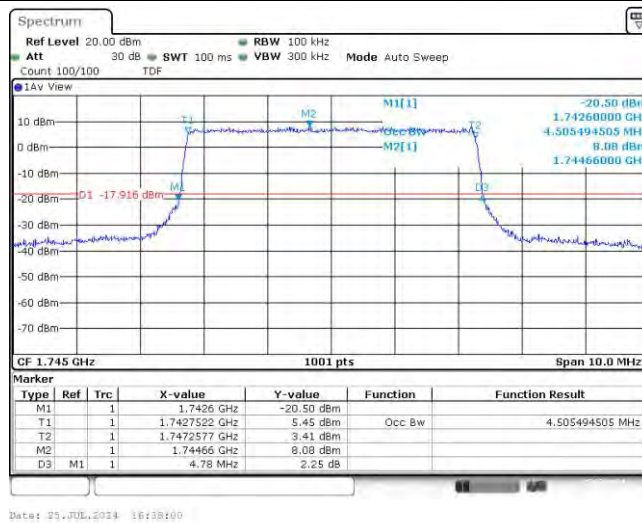

Band66-5MHz-16QAM-132322-25RB#0

Band66-5MHz-16QAM-132647-25RB#0