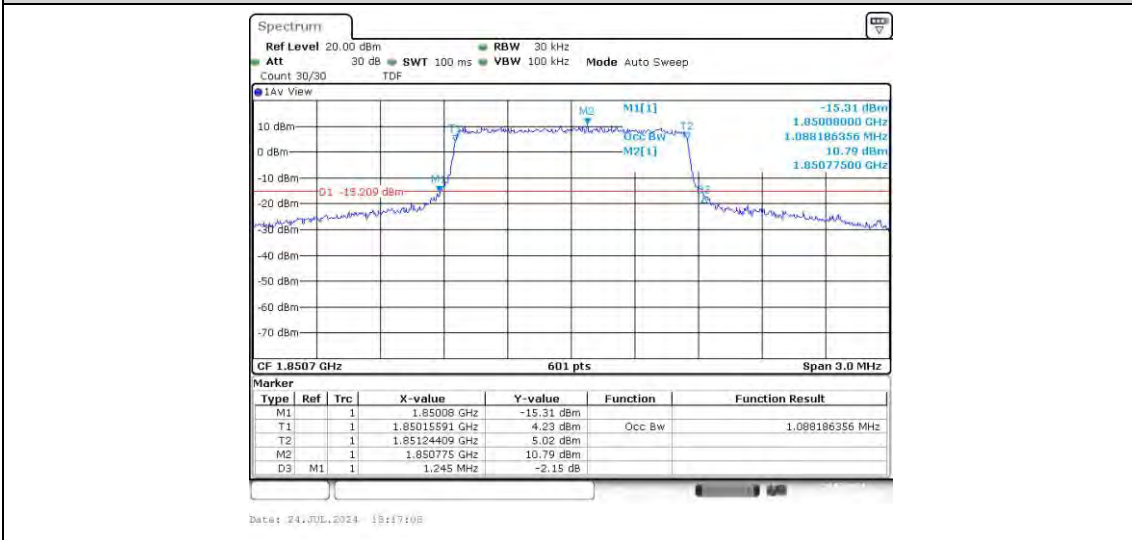

Band25-1.4MHz-16QAM-26047-6RB#0