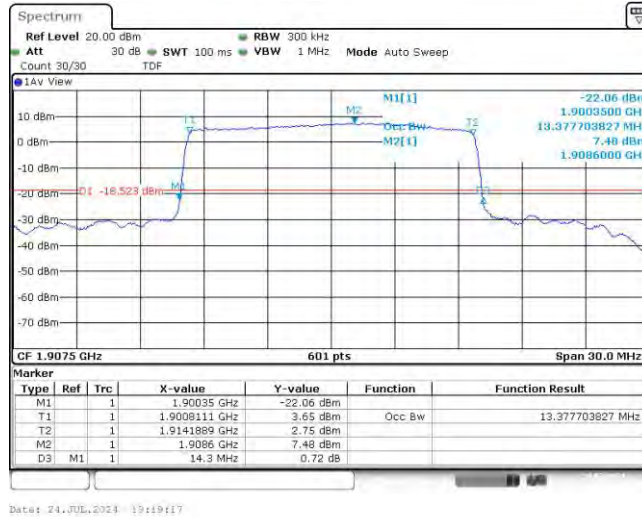

Band25-15MHz-16QAM-26115-75RB#0

Band25-15MHz-16QAM-26365-75RB#0

Band25-15MHz-16QAM-26615-75RB#0