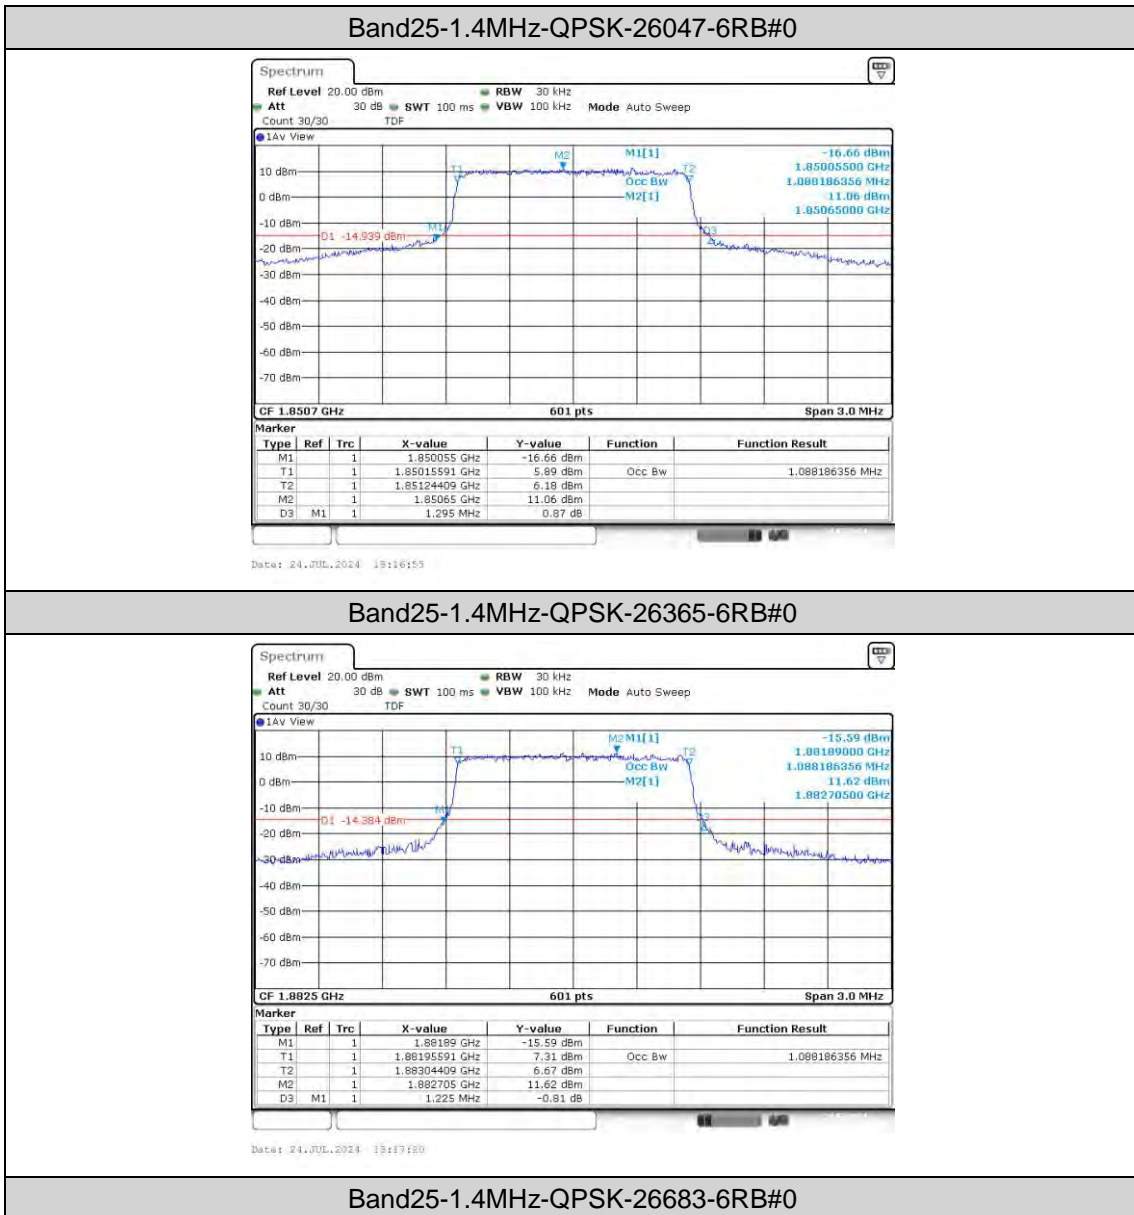

Test Graphs