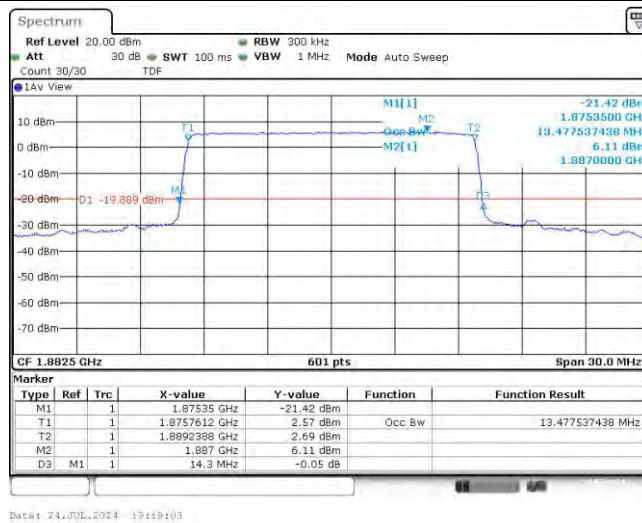

Band25-15MHz-16QAM-26365-75RB#0

Band25-15MHz-16QAM-26615-75RB#0