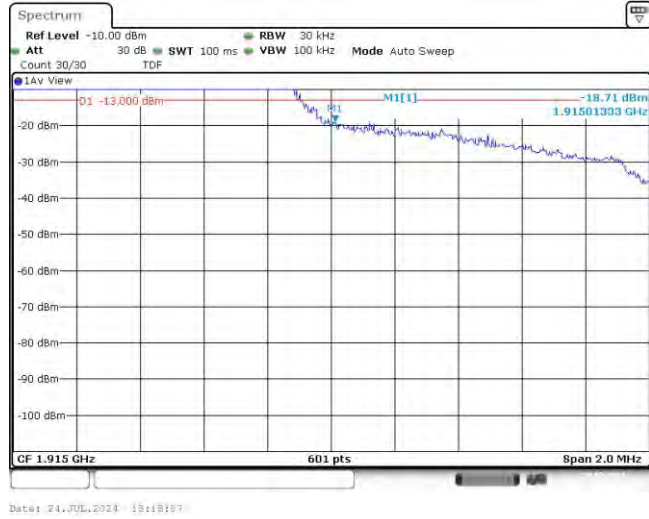

Band25-1.4MHz-QPSK-26683-6RB#0