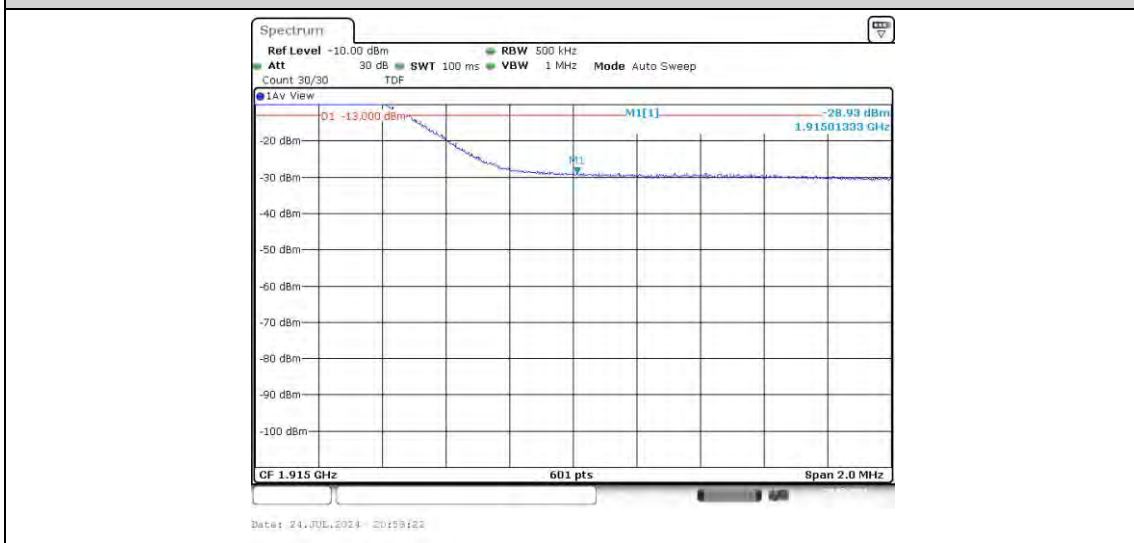

Band25-15MHz-16QAM-26115-75RB#0

Band25-15MHz-16QAM-26615-75RB#0

Band25-20MHz-QPSK-26140-100RB#0

Band25-20MHz-QPSK-26590-100RB#0

Band25-20MHz-16QAM-26140-100RB#0

Band25-20MHz-16QAM-26590-100RB#0

Appendix E: Conducted Spurious Emission