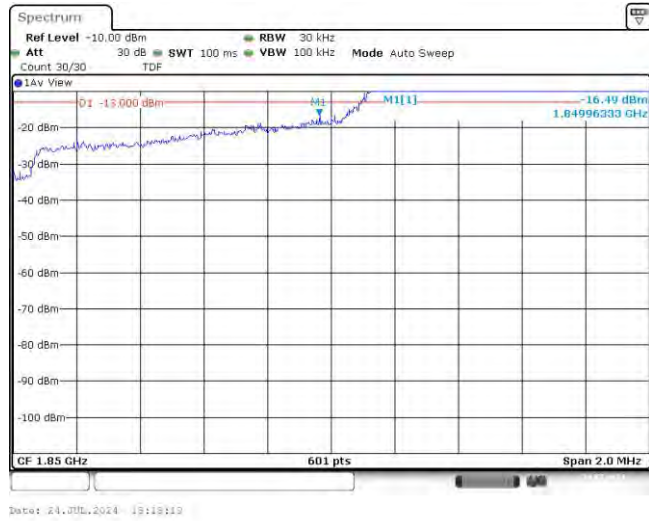

Test Graphs

Band25-1.4MHz-QPSK-26047-6RB#0