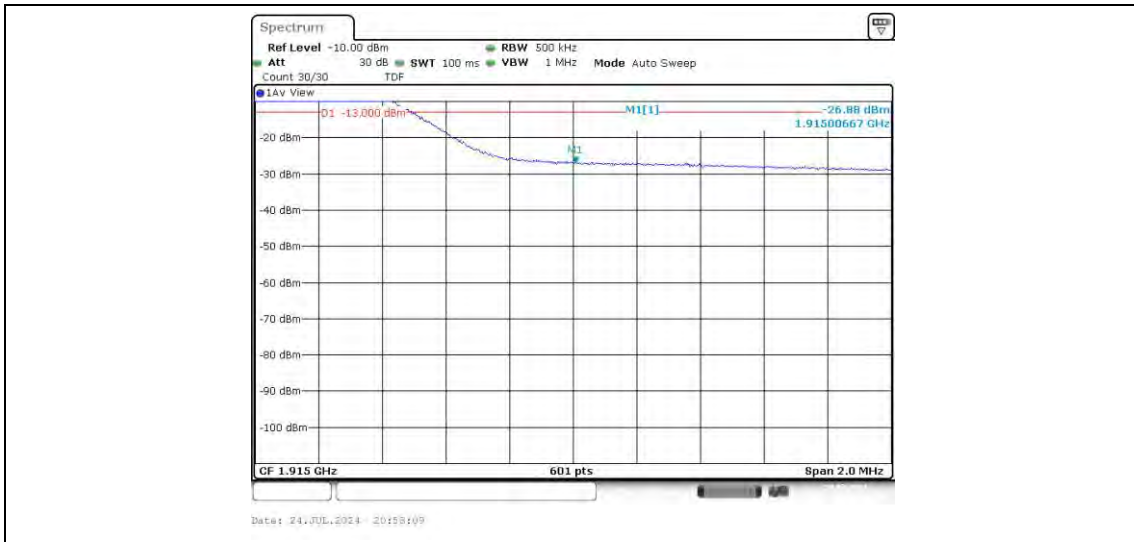

Band25-15MHz-16QAM-26115-75RB#0

Band25-15MHz-16QAM-26615-75RB#0

Band25-20MHz-QPSK-26140-100RB#0

Band25-20MHz-QPSK-26590-100RB#0

Band25-20MHz-16QAM-26140-100RB#0

Band25-20MHz-16QAM-26590-100RB#0

Appendix E: Conducted Spurious Emission