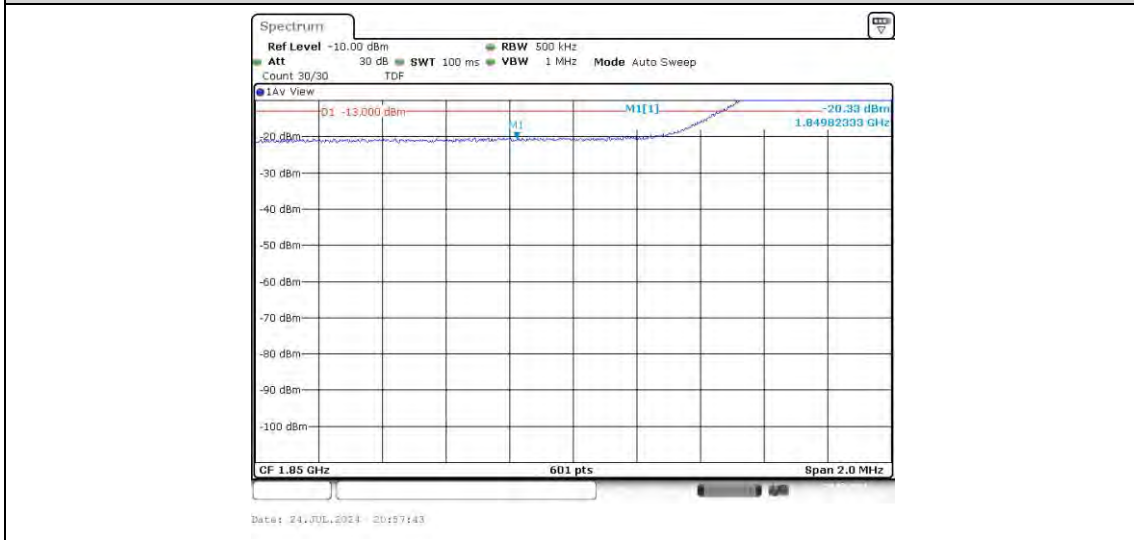

Band25-15MHz-16QAM-26115-75RB#0

Band25-15MHz-16QAM-26615-75RB#0

Band25-20MHz-QPSK-26140-100RB#0

Band25-20MHz-QPSK-26590-100RB#0

Band25-20MHz-16QAM-26140-100RB#0

Band25-20MHz-16QAM-26590-100RB#0

Appendix E: Conducted Spurious Emission