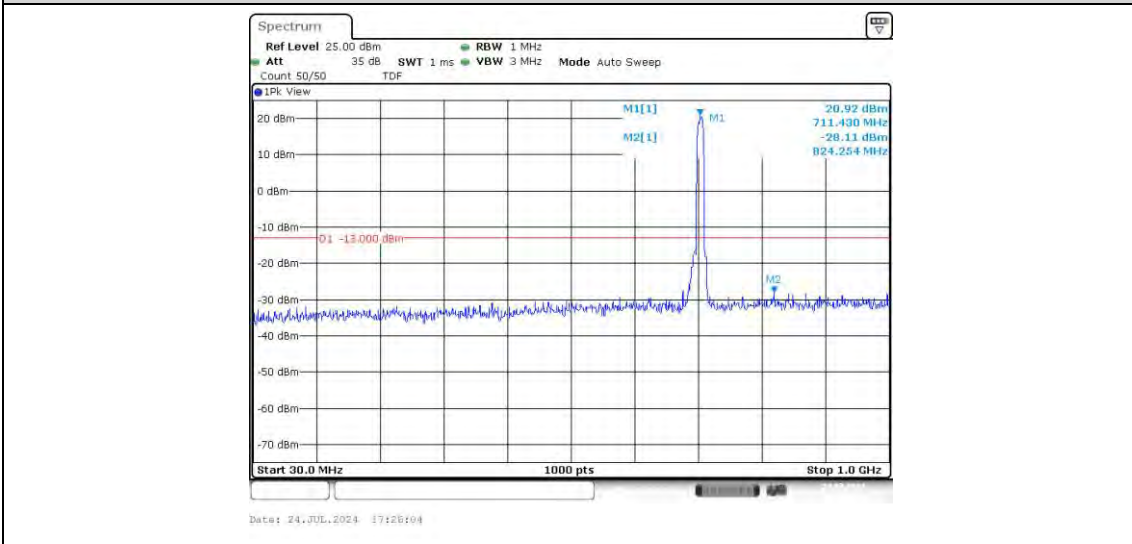

Band12-10MHz-16QAM-23130-50RB#0-Range1:30~1000MHz