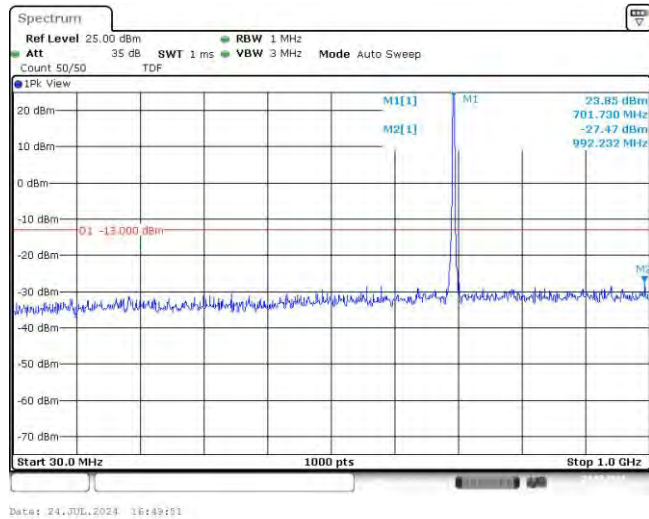

Band12-3MHz-QPSK-23025-15RB#0-Range1:30~1000MHz