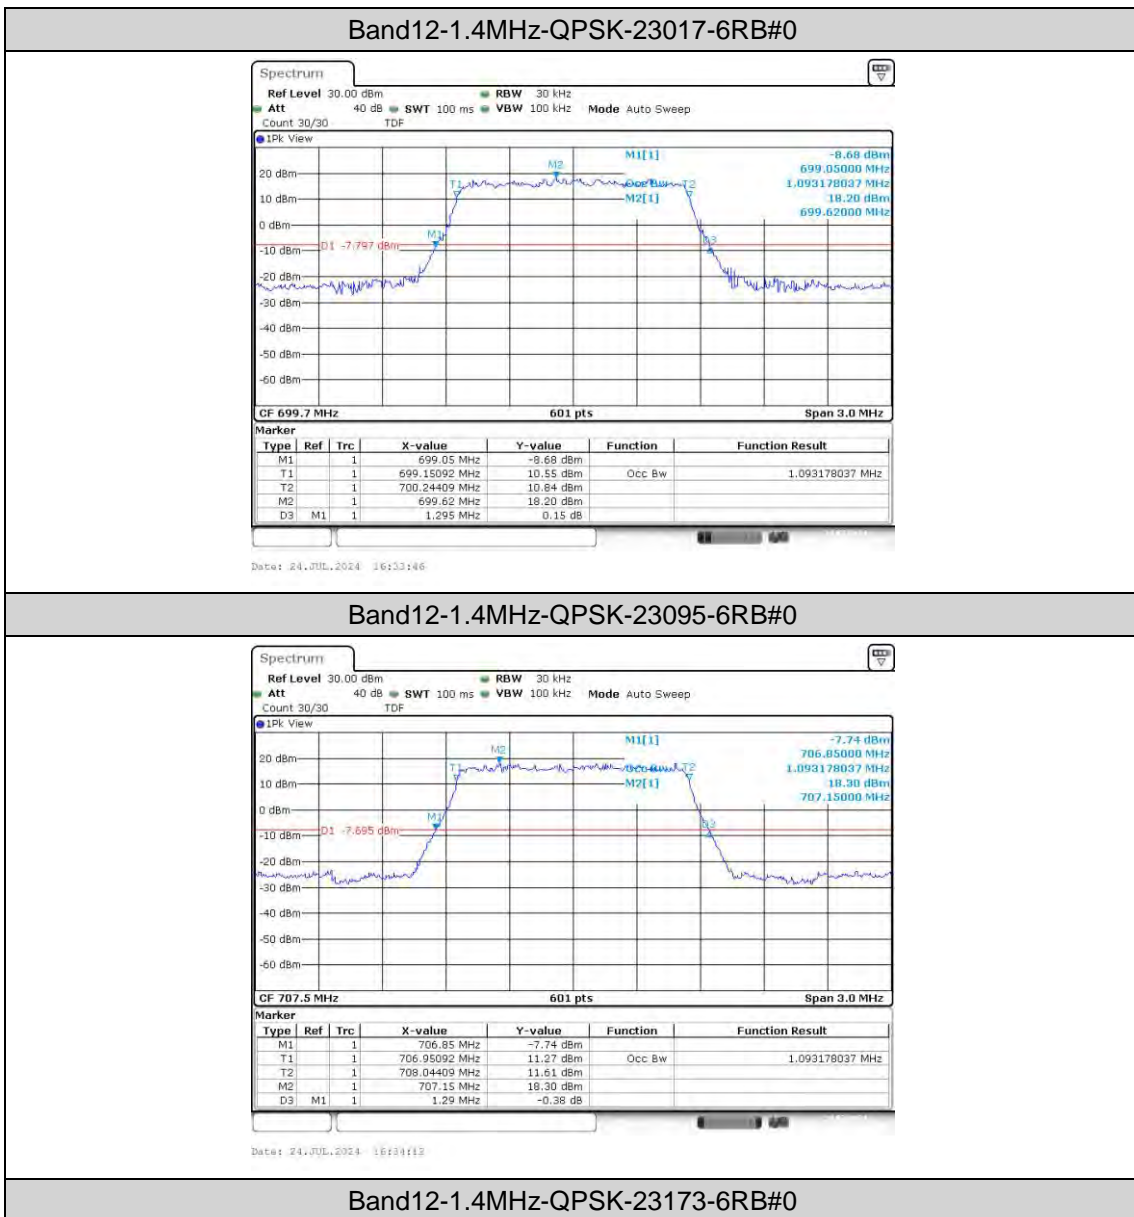

Test Graphs