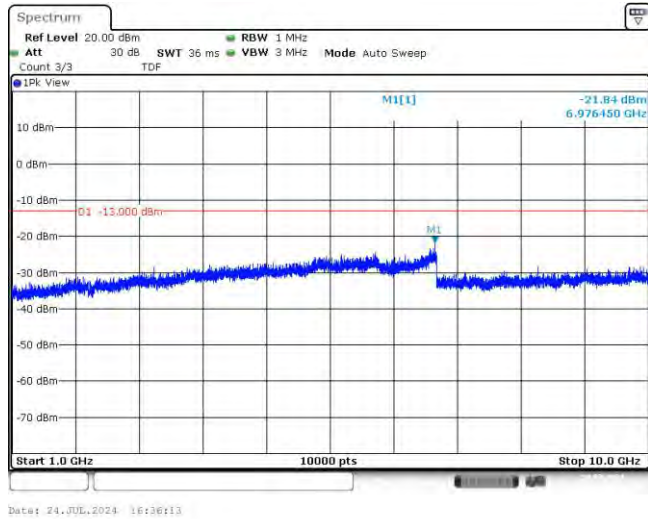

Band12-1.4MHz-QPSK-23017-6RB#0-Range2:1000~10000MHz