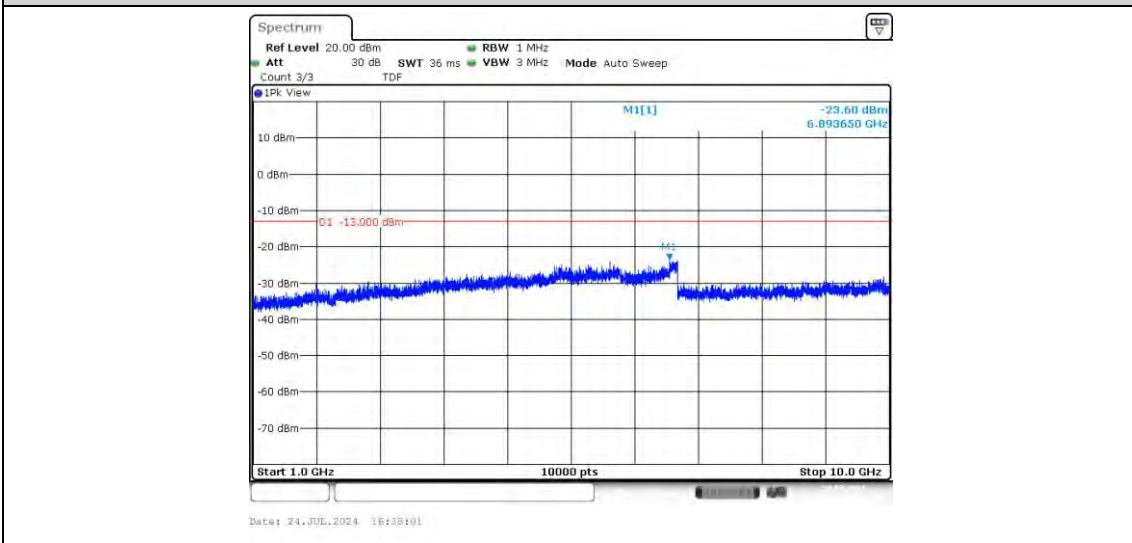

Band12-1.4MHz-16QAM-23095-6RB#0-Range1:30~1000MHz

Band12-1.4MHz-16QAM-23095-6RB#0-Range2:1000~10000MHz

Band12-1.4MHz-16QAM-23173-6RB#0-Range1:30~1000MHz

Band12-1.4MHz-16QAM-23173-6RB#0-Range2:1000~10000MHz