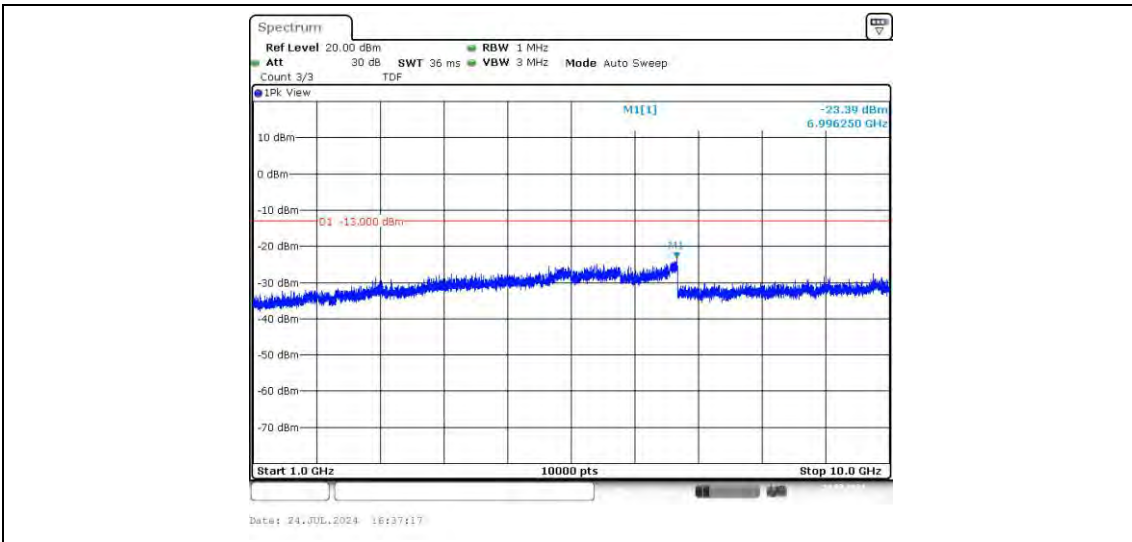

Band12-1.4MHz-16QAM-23095-6RB#0-Range2:1000~10000MHz