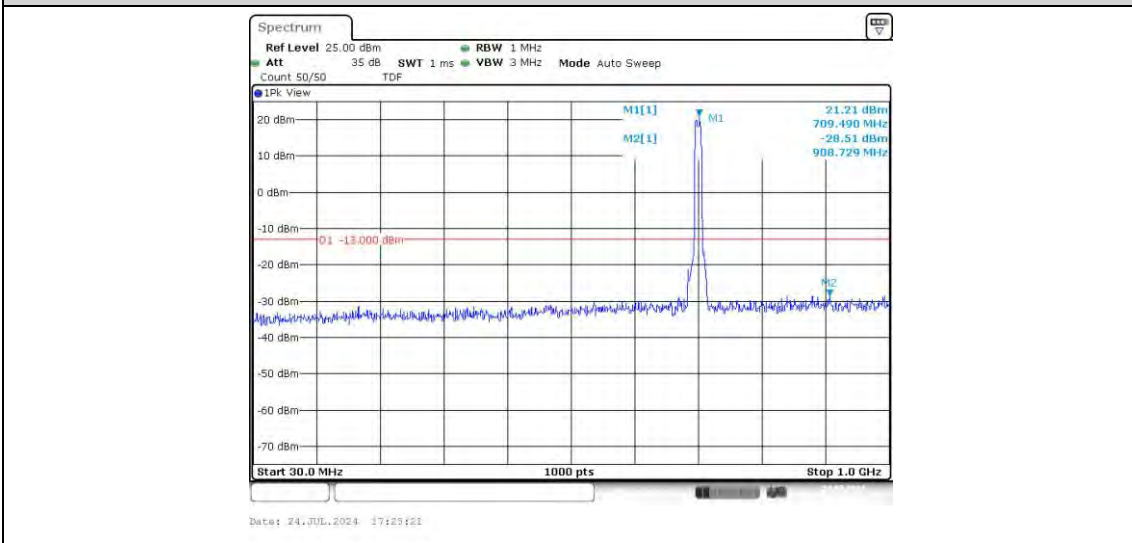

Band12-10MHz-16QAM-23095-50RB#0-Range1:30~1000MHz