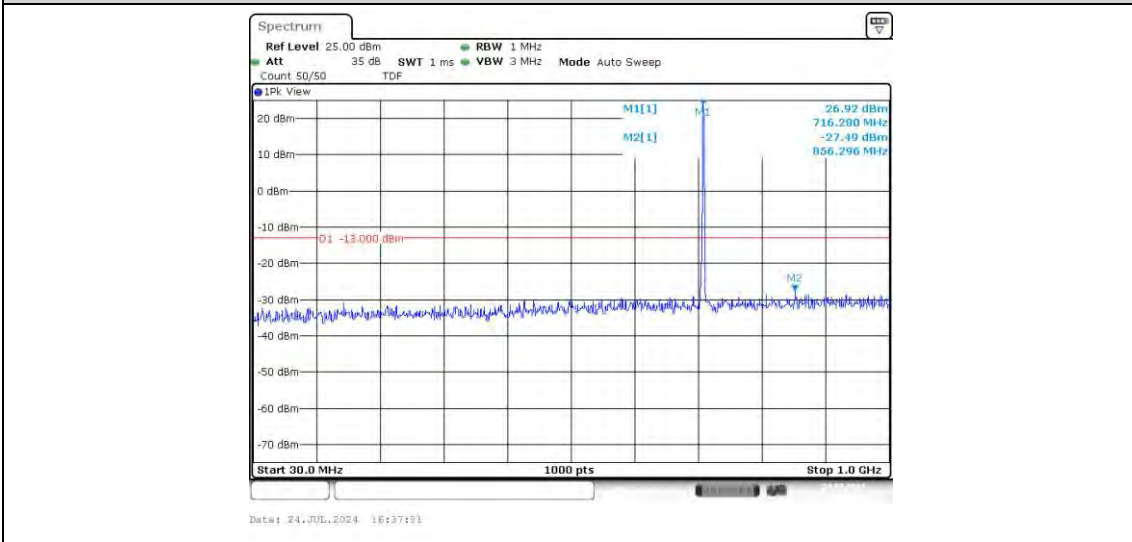

Band12-1.4MHz-16QAM-23173-6RB#0-Range1:30~1000MHz