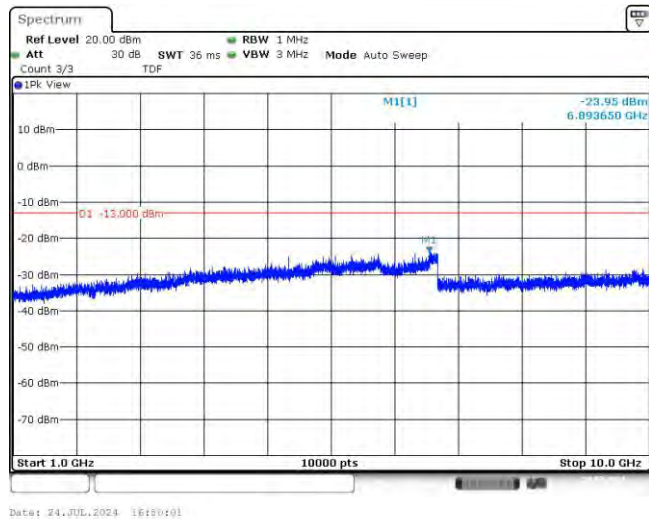

Band12-3MHz-QPSK-23025-15RB#0-Range2:1000~10000MHz