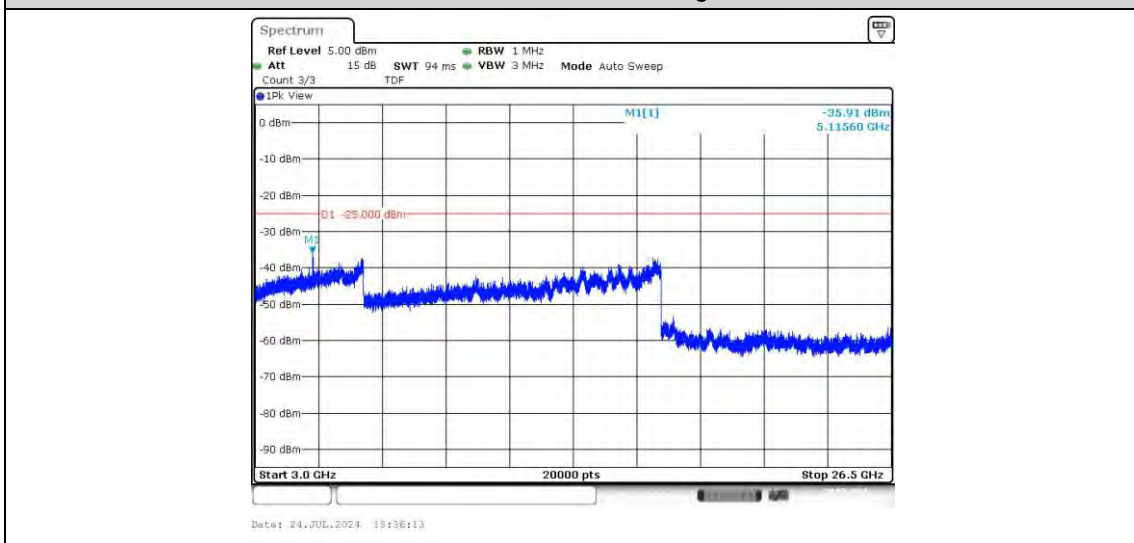

Band7-15MHz-16QAM-20825-75RB#0-Range1:30~1000MHz