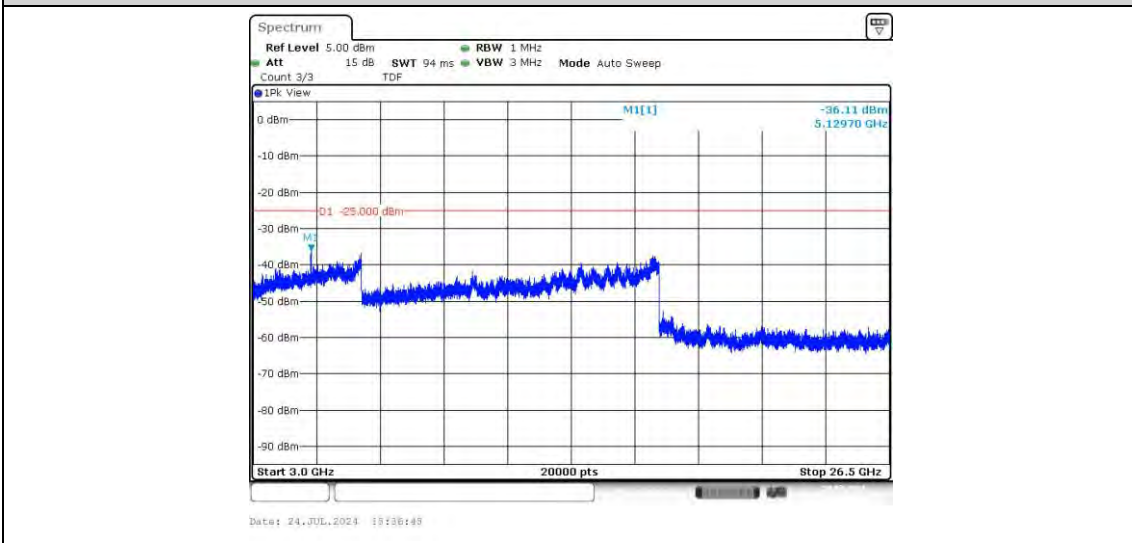

Band7-20MHz-QPSK-20850-100RB#0-Range1:30~1000MHz