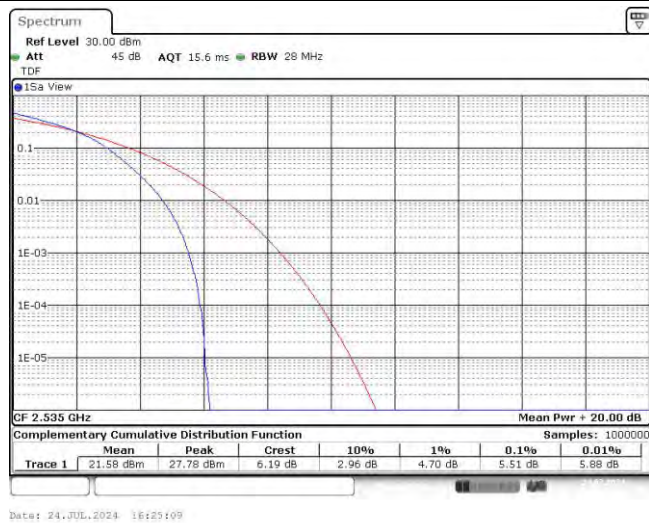

Band7-20MHz-16QAM-21350-100RB#0