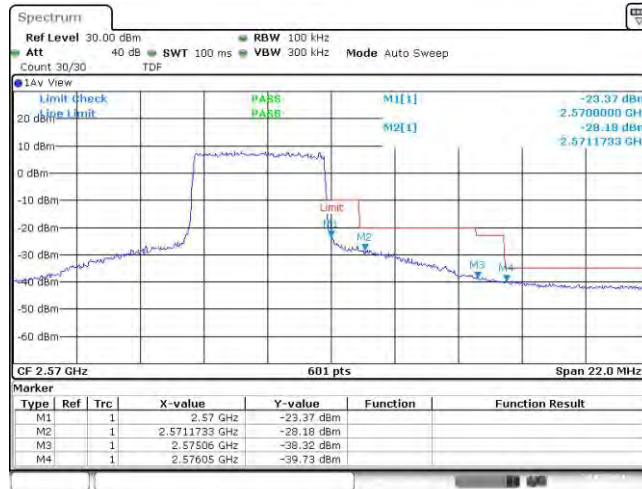

Band7-5MHz-16QAM-21425-25RB#0

Date: 24.JUL.2024 15:00:23