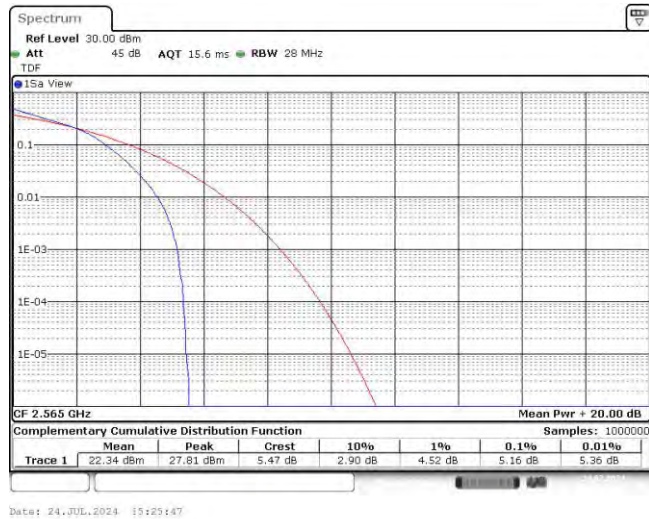

Band7-15MHz-QPSK-20825-75RB#0

Band7-15MHz-QPSK-21100-75RB#0

Band7-15MHz-QPSK-21375-75RB#0