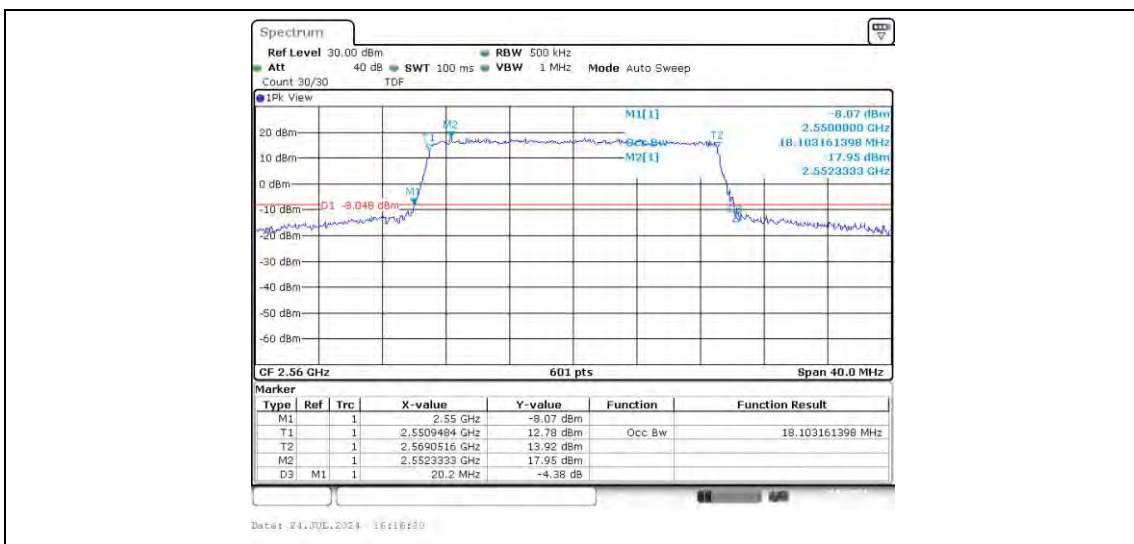

Appendix D: Band Edge

Test Result

Band	Bandwidth	Modulation	Channel	RB Configuration	Result(dBm)	Verdict
Band7	5MHz	QPSK	20775	25RB#0	-39.24,-33.49,-29.28,-22.92	PASS
Band7	5MHz	QPSK	21425	25RB#0	-21.42,-25.24,-37.73,-38.64	PASS
Band7	5MHz	16QAM	20775	25RB#0	-40.78,-35.68,-31.20,-24.68	PASS
Band7	5MHz	16QAM	21425	25RB#0	-23.37,-28.18,-38.32,-39.73	PASS
Band7	10MHz	QPSK	20800	50RB#0	-38.25,-31.53,-29.16,-26.69	PASS
Band7	10MHz	QPSK	21400	50RB#0	-23.72,-25.25,-29.68,-36.40	PASS
Band7	10MHz	16QAM	20800	50RB#0	-37.95,-33.22,-31.26,-28.96	PASS
Band7	10MHz	16QAM	21400	50RB#0	-26.12,-28.13,-32.24,-36.94	PASS
Band7	15MHz	QPSK	20825	75RB#0	-32.34,-28.45,-26.96,-25.81	PASS
Band7	15MHz	QPSK	21375	75RB#0	-21.49,-22.28,-24.84,-34.94	PASS
Band7	15MHz	16QAM	20825	75RB#0	-34.30,-31.65,-29.80,-29.42	PASS
Band7	15MHz	16QAM	21375	75RB#0	-25.99,-26.98,-29.11,-35.09	PASS
Band7	20MHz	QPSK	20850	100RB#0	-32.34,-30.25,-29.41,-28.38	PASS
Band7	20MHz	QPSK	21350	100RB#0	-24.89,-26.12,-27.81,-34.31	PASS
Band7	20MHz	16QAM	20850	100RB#0	-32.87,-31.08,-30.33,-29.64	PASS
Band7	20MHz	16QAM	21350	100RB#0	-27.34,-28.14,-29.46,-34.20	PASS