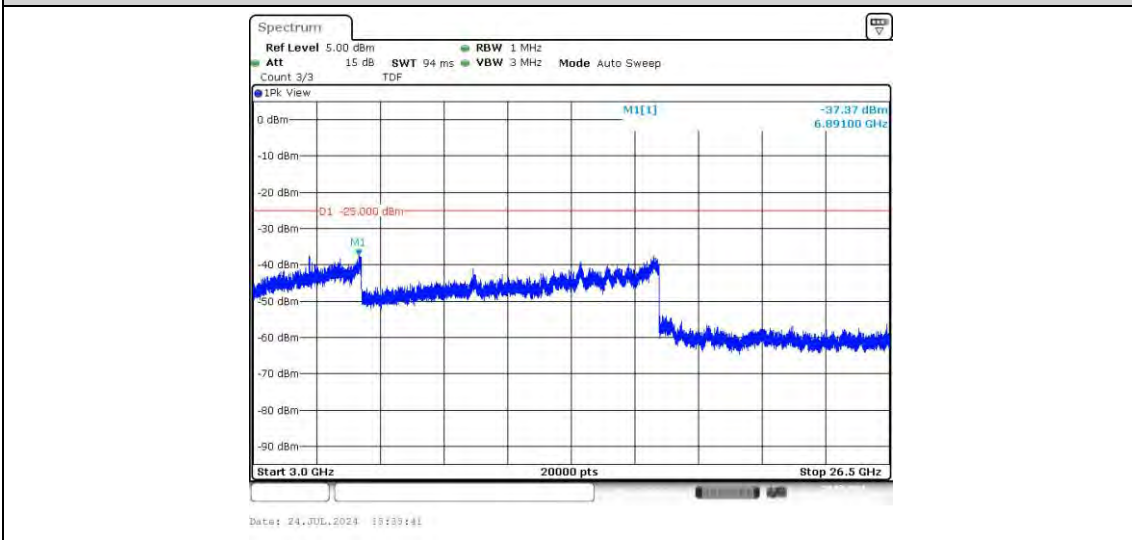

Band7-15MHz-16QAM-21375-75RB#0-Range1:30~1000MHz