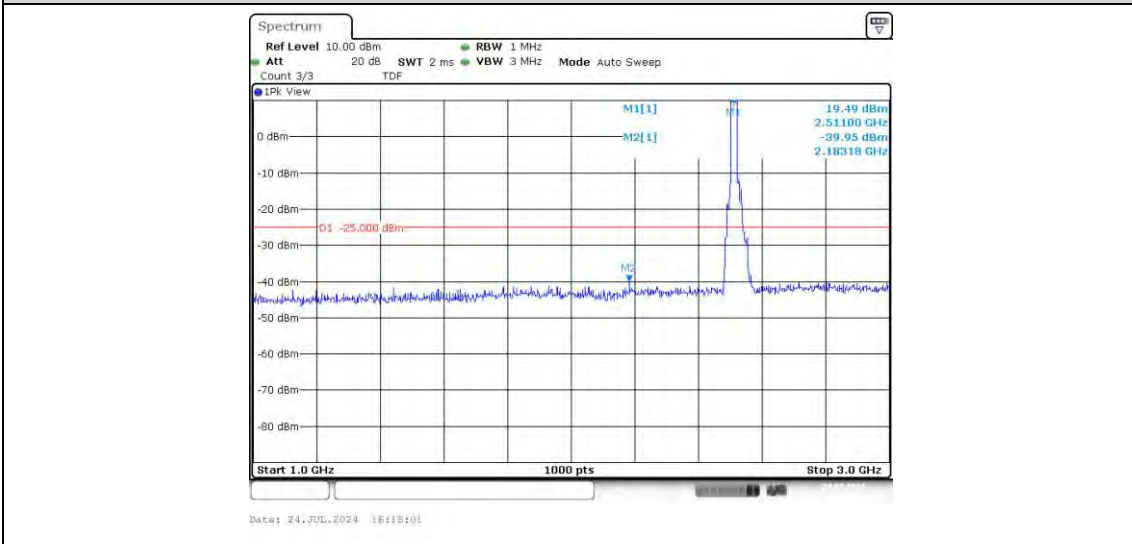

Band7-20MHz-QPSK-20850-100RB#0-Range3:3000~26500MHz