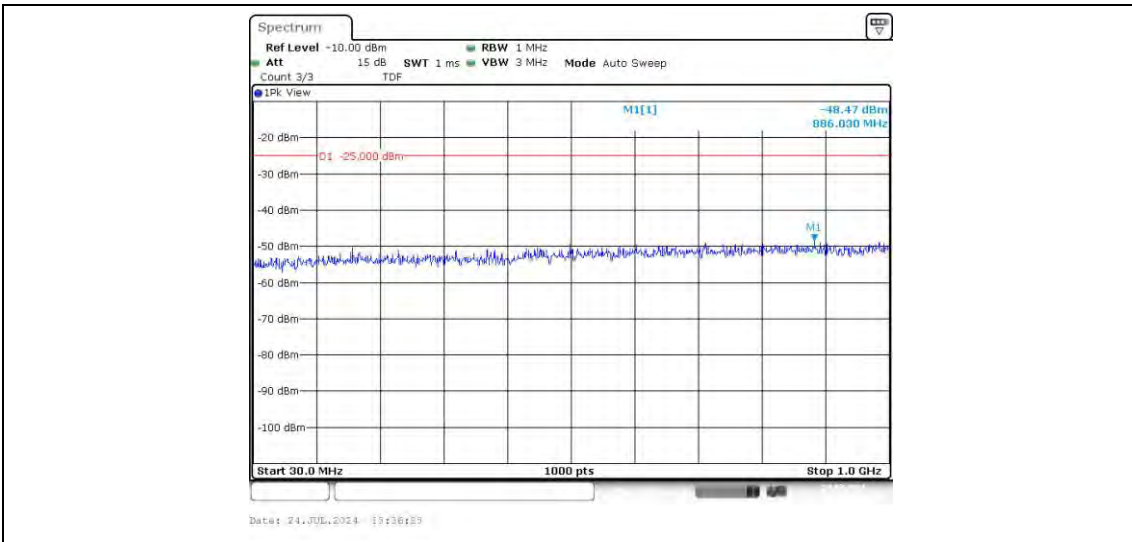

Band7-15MHz-16QAM-21100-75RB#0-Range1:30~1000MHz

Band7-15MHz-16QAM-21100-75RB#0-Range2:1000~3000MHz

Band7-15MHz-16QAM-21100-75RB#0-Range3:3000~26500MHz

Band7-15MHz-16QAM-21375-75RB#0-Range1:30~1000MHz

Band7-15MHz-16QAM-21375-75RB#0-Range2:1000~3000MHz