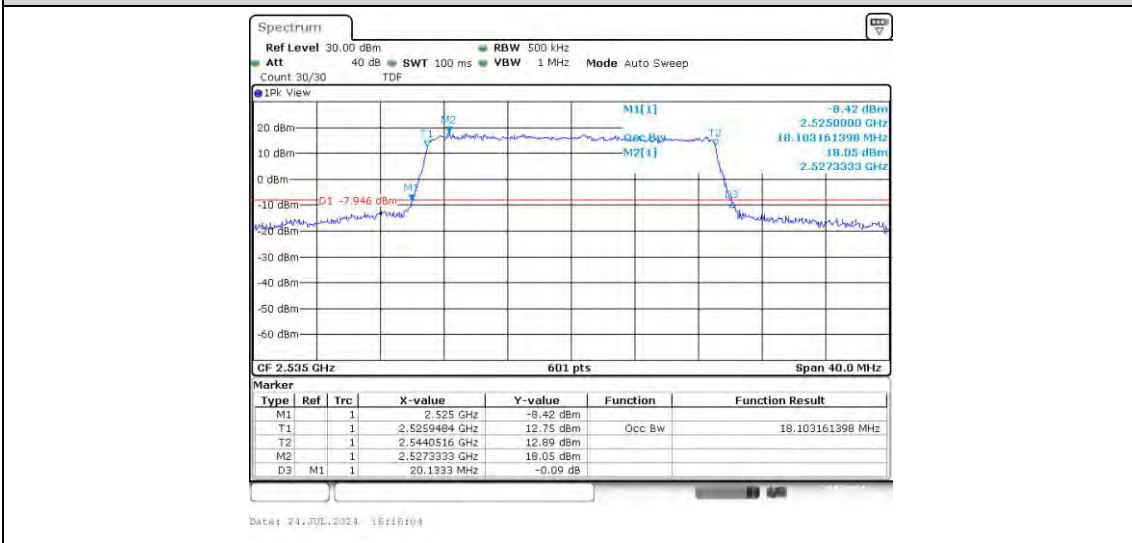

Band7-20MHz-16QAM-21100-100RB#0

Band7-20MHz-16QAM-21350-100RB#0