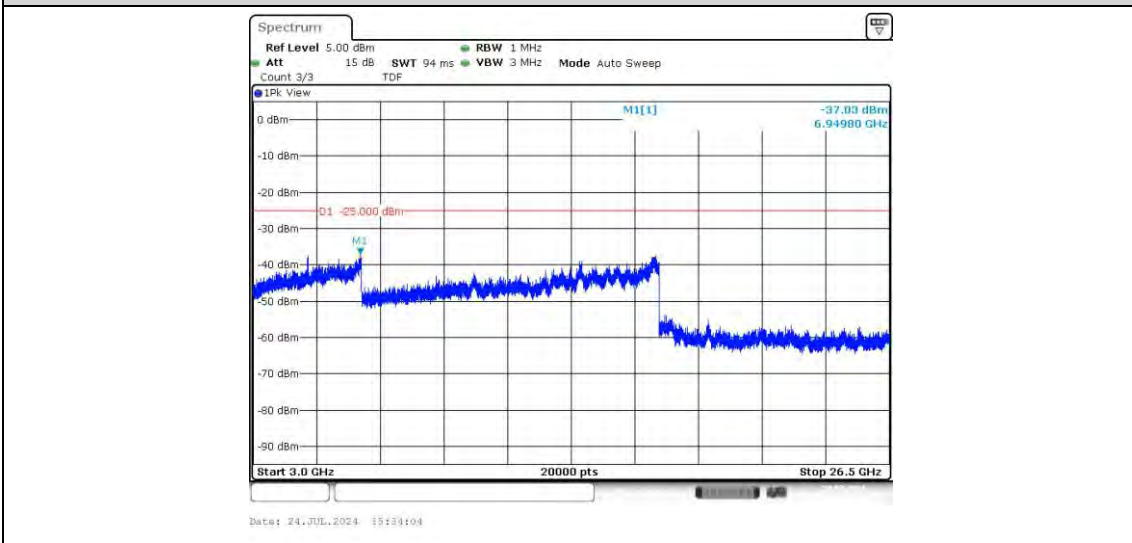

Band7-15MHz-QPSK-21100-75RB#0-Range1:30~1000MHz