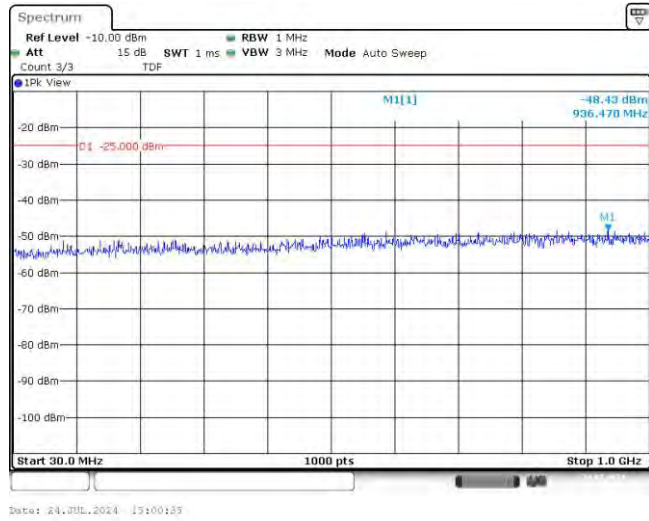

Test Graphs

Band7-5MHz-QPSK-20775-25RB#0-Range1:30~1000MHz