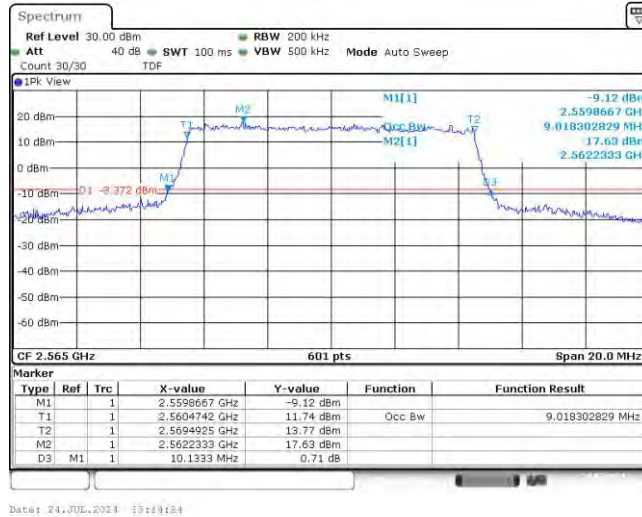

Band7-15MHz-QPSK-20825-75RB#0

Band7-15MHz-QPSK-21100-75RB#0

Band7-15MHz-QPSK-21375-75RB#0