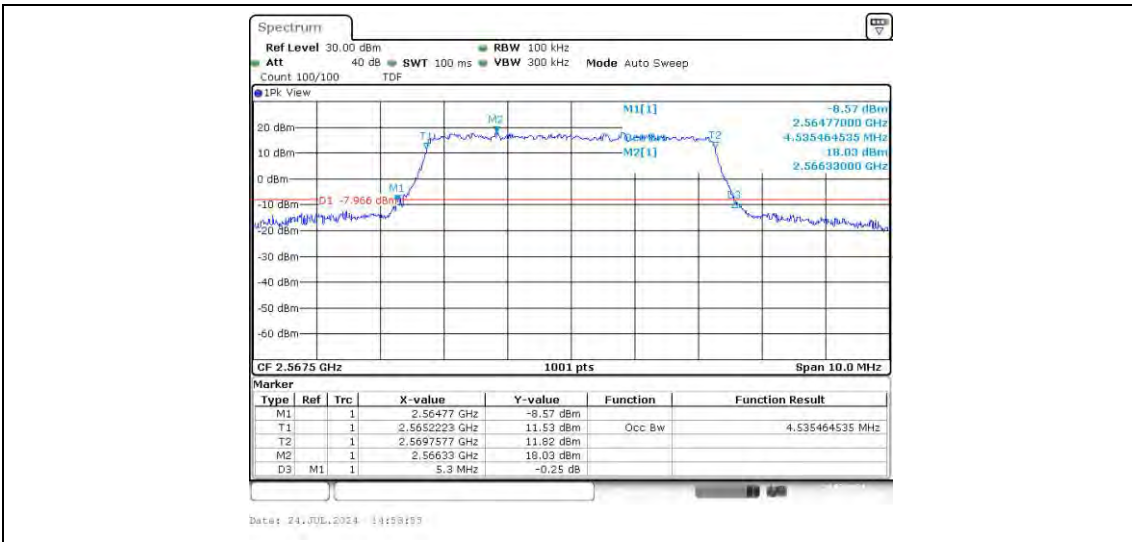

Band7-5MHz-16QAM-20775-25RB#0

Band7-5MHz-16QAM-21100-25RB#0

Band7-5MHz-16QAM-21425-25RB#0