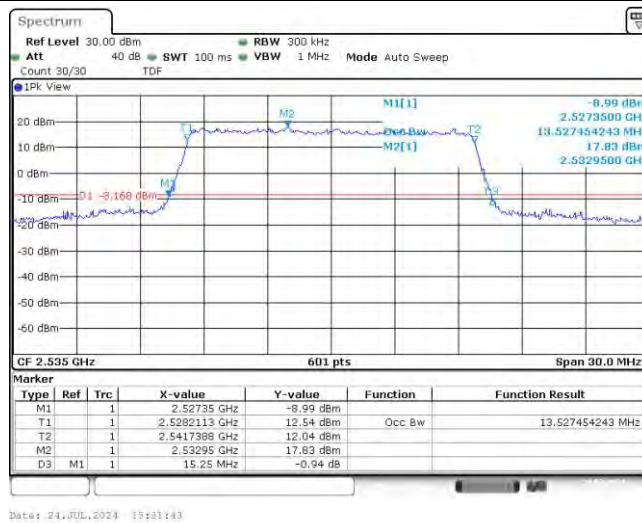

Band7-15MHz-QPSK-21100-75RB#0

Band7-15MHz-QPSK-21375-75RB#0