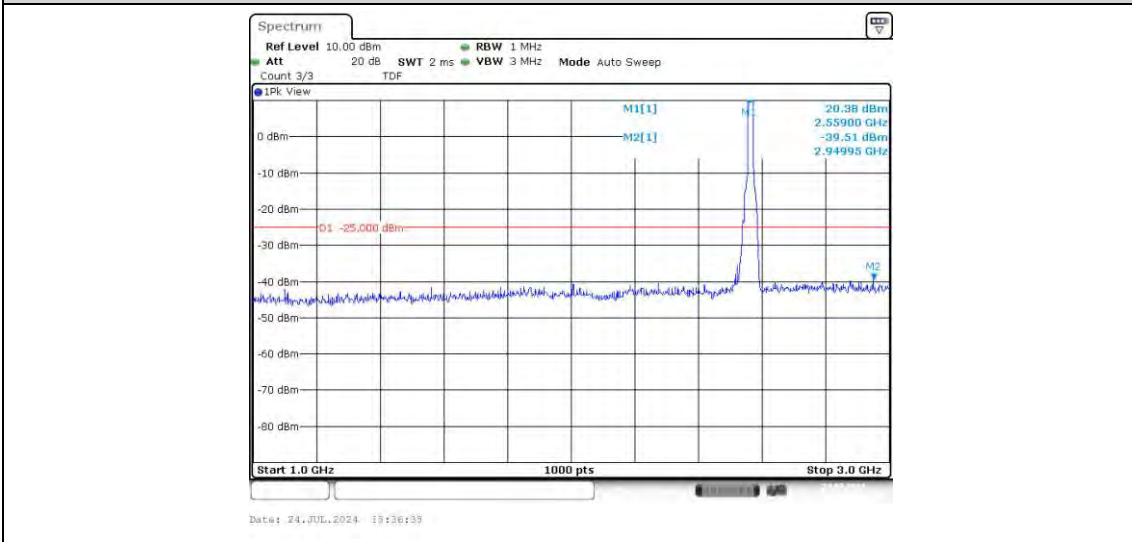

Band7-15MHz-16QAM-21100-75RB#0-Range1:30~1000MHz

Band7-15MHz-16QAM-21100-75RB#0-Range2:1000~3000MHz

Band7-15MHz-16QAM-21100-75RB#0-Range3:3000~26500MHz

Band7-15MHz-16QAM-21375-75RB#0-Range1:30~1000MHz

Band7-15MHz-16QAM-21375-75RB#0-Range2:1000~3000MHz