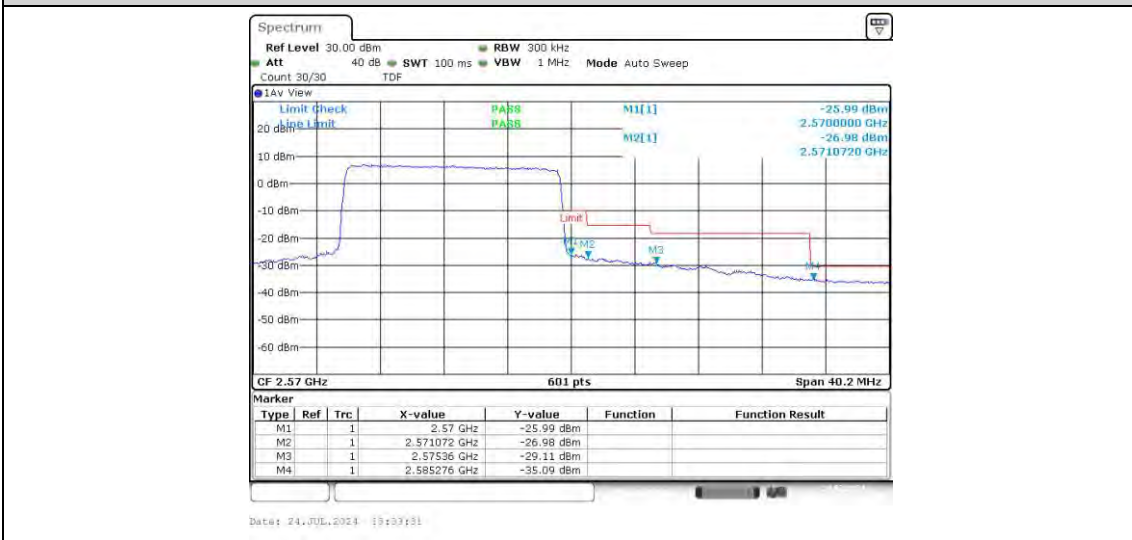

Band7-15MHz-16QAM-21375-75RB#0

Band7-20MHz-QPSK-20850-100RB#0