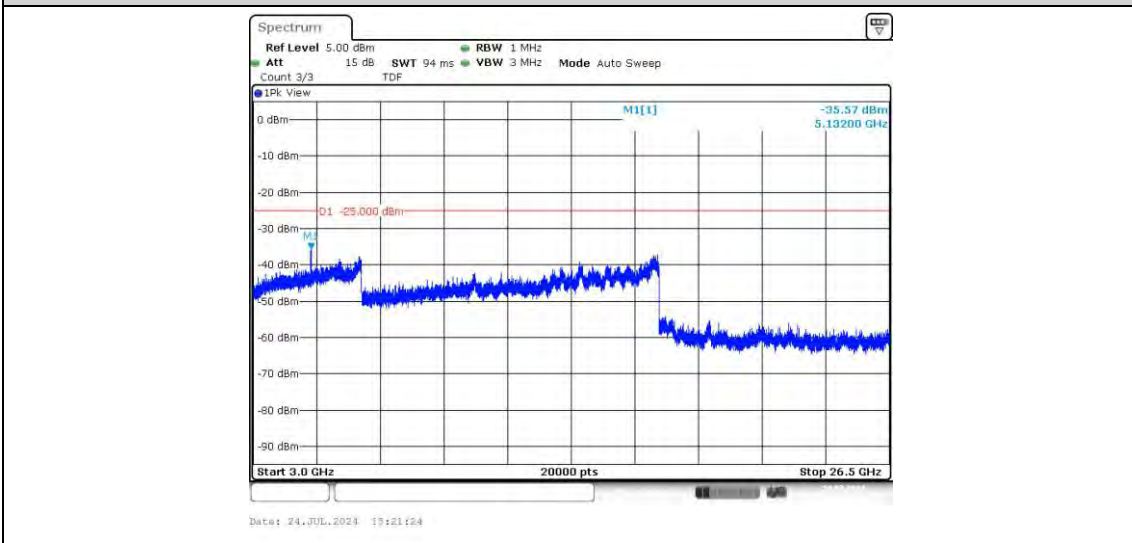

Band7-15MHz-QPSK-20825-75RB#0-Range1:30~1000MHz