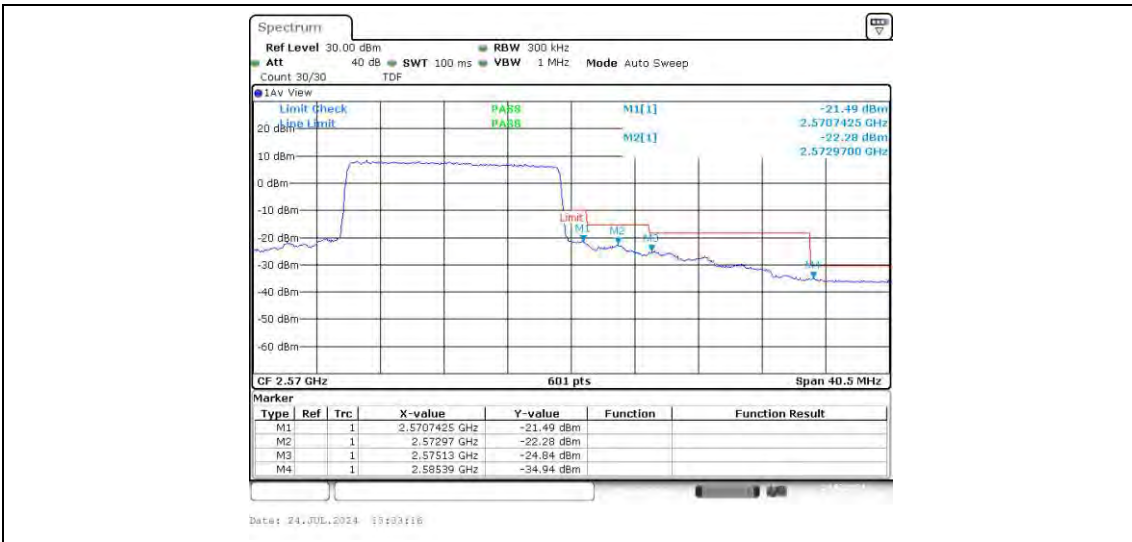

Band7-15MHz-16QAM-20825-75RB#0

Band7-15MHz-16QAM-21375-75RB#0

Band7-20MHz-QPSK-20850-100RB#0