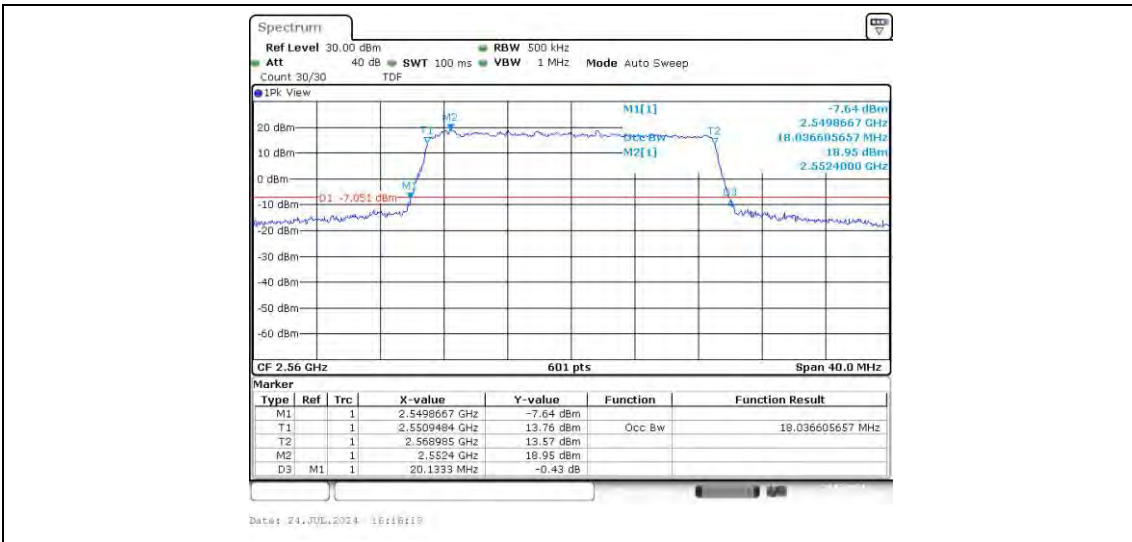

Band7-20MHz-16QAM-20850-100RB#0

Band7-20MHz-16QAM-21100-100RB#0

Band7-20MHz-16QAM-21350-100RB#0