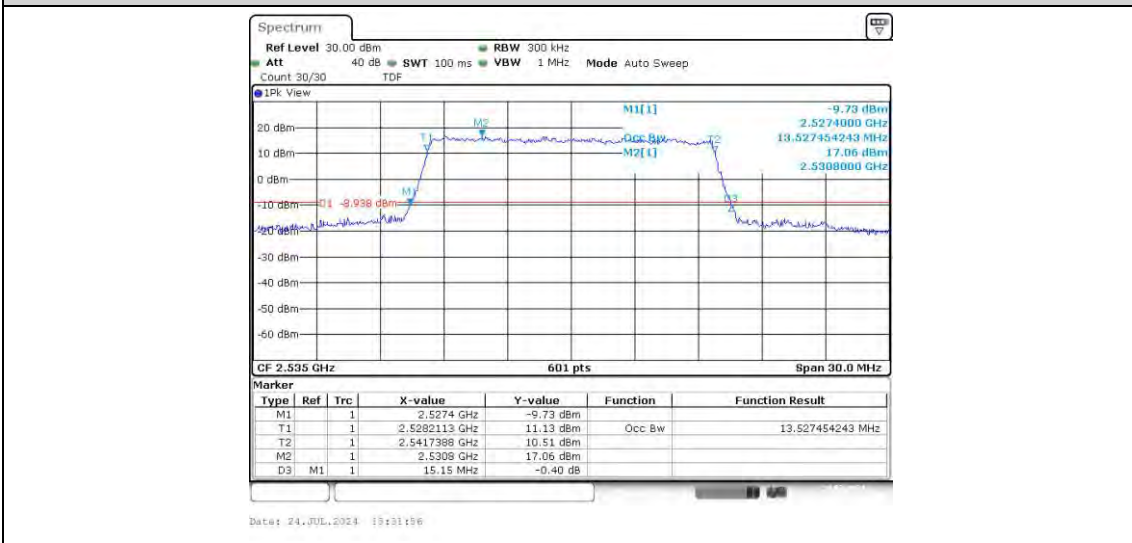

Band7-15MHz-16QAM-21100-75RB#0

Band7-15MHz-16QAM-21375-75RB#0