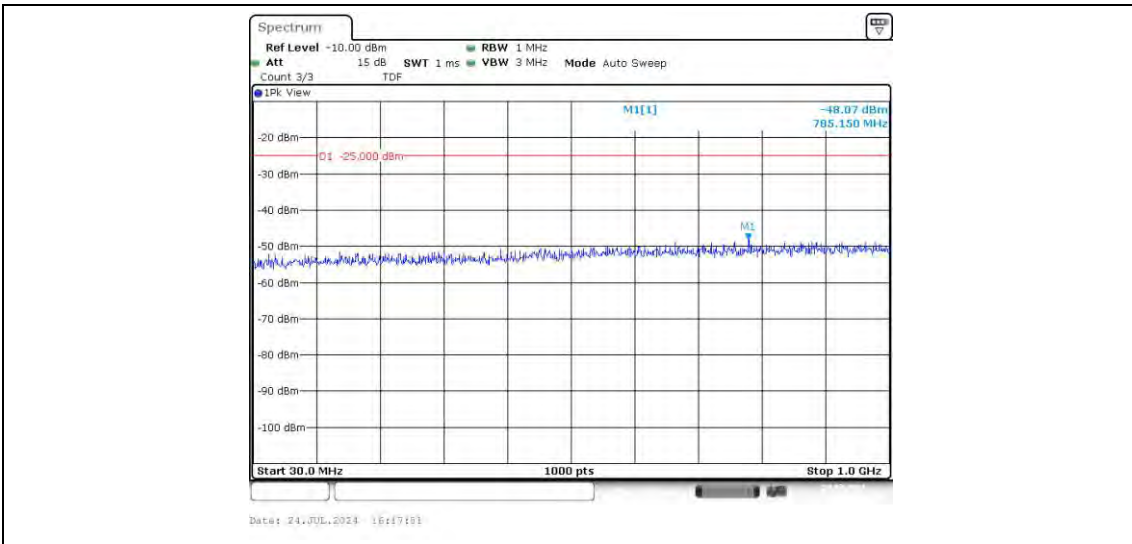

Band7-20MHz-QPSK-20850-100RB#0-Range2:1000~3000MHz