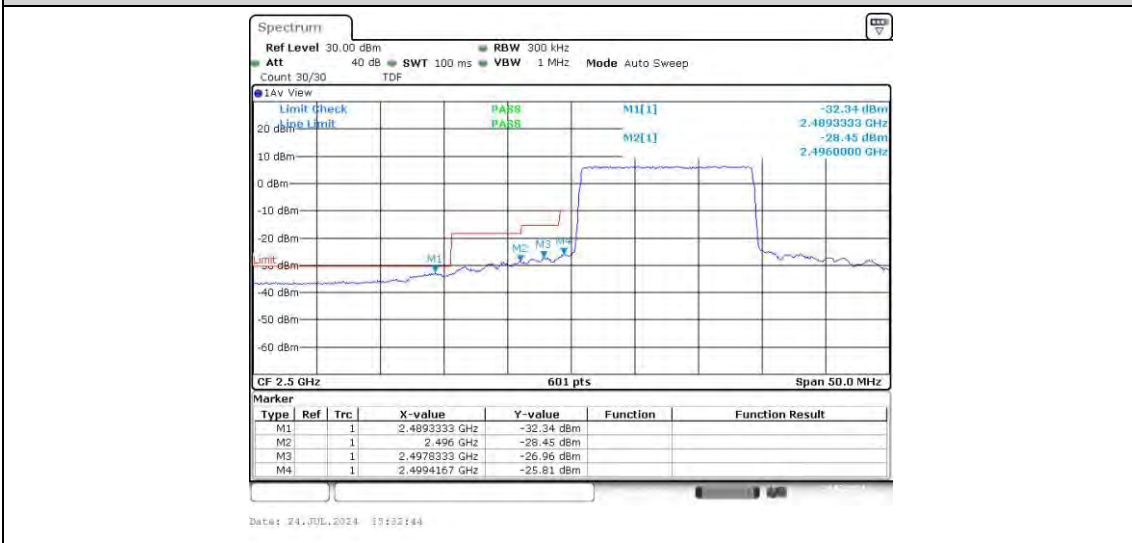

Band7-15MHz-QPSK-20825-75RB#0

Band7-15MHz-QPSK-21375-75RB#0