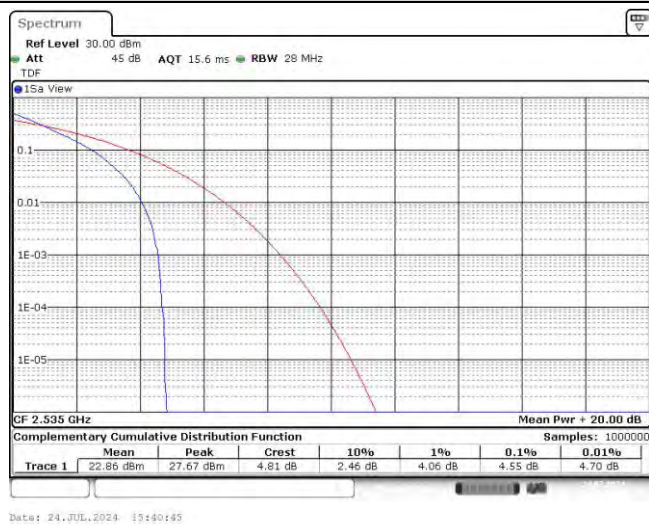

Band7-15MHz-QPSK-21100-75RB#0

Band7-15MHz-QPSK-21375-75RB#0