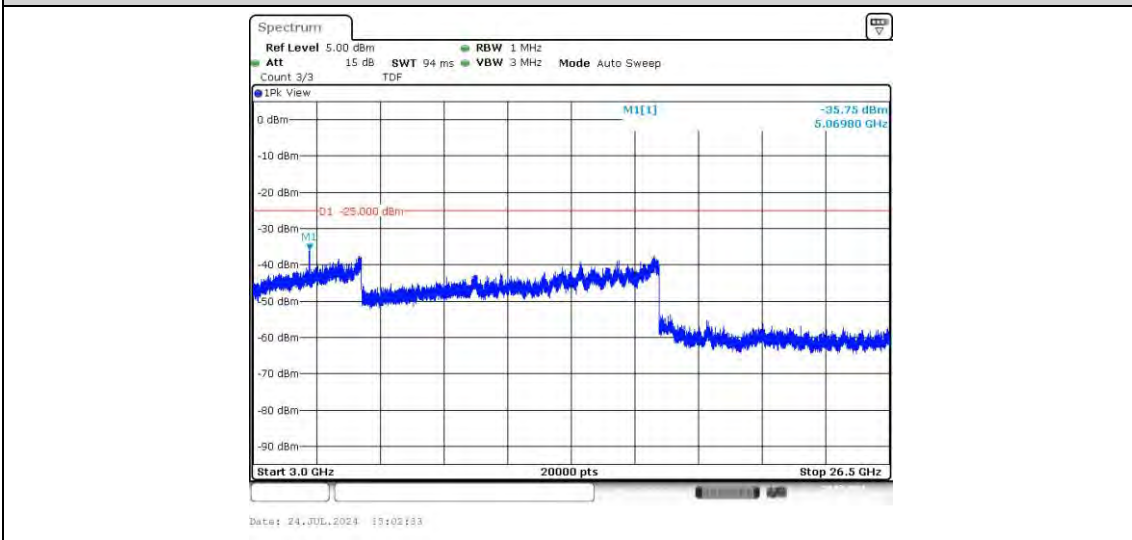

Band7-5MHz-16QAM-21425-25RB#0-Range1:30~1000MHz