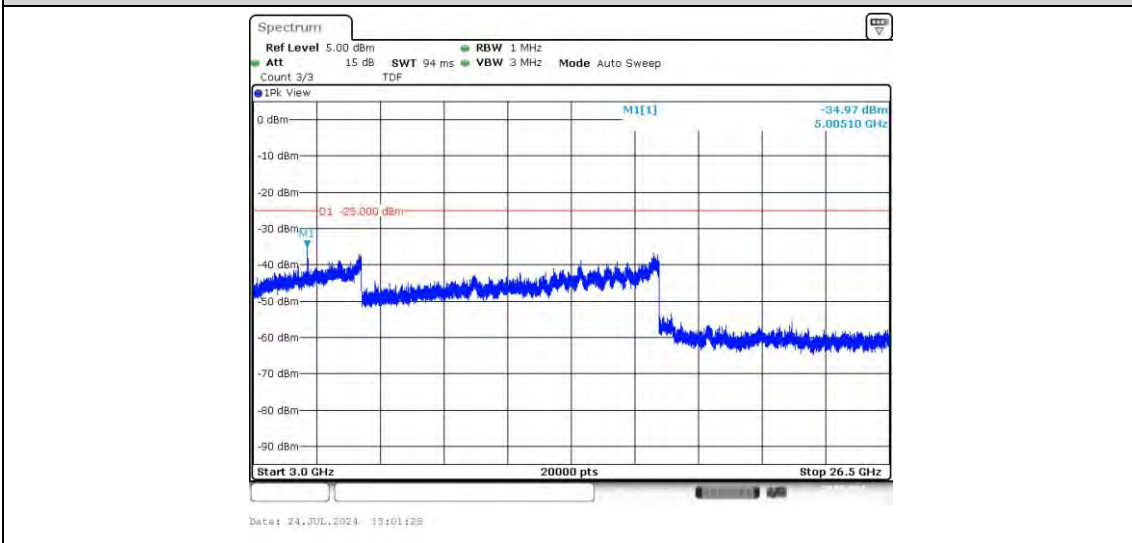

Band7-5MHz-16QAM-21100-25RB#0-Range1:30~1000MHz