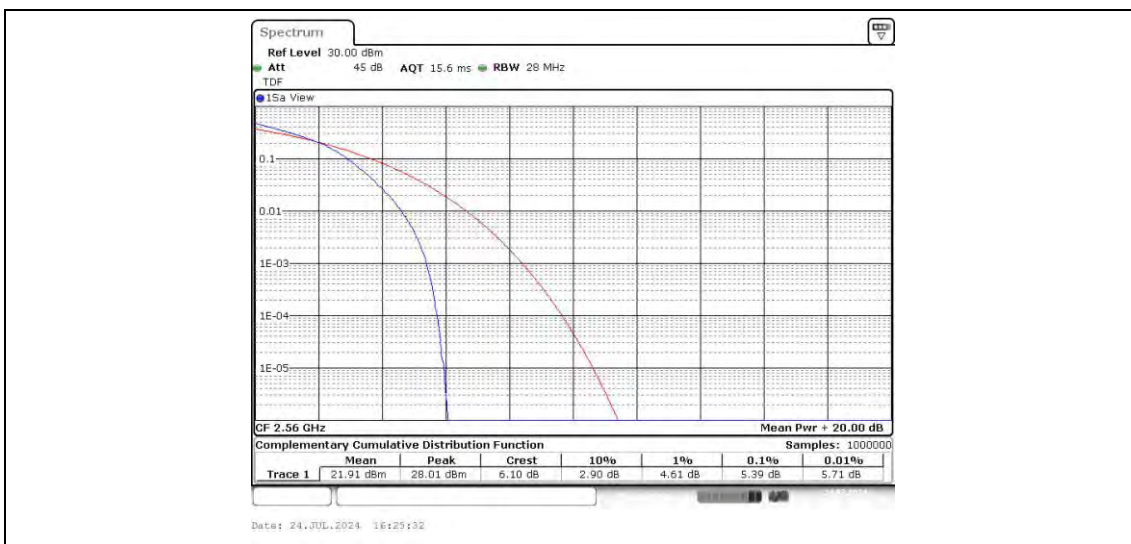

Appendix C: 26dB Bandwidth and Occupied Bandwidth

Test Result

Band	Bandwidth	Modulation	Channel	RB Configuration	Occupied Bandwidth (MHz)	26dB Bandwidth (MHz)	Verdict
Band7	5MHz	QPSK	20775	25RB#0	4.525	5.240	PASS
Band7	5MHz	QPSK	21100	25RB#0	4.525	5.260	PASS
Band7	5MHz	QPSK	21425	25RB#0	4.535	5.300	PASS
Band7	5MHz	16QAM	20775	25RB#0	4.525	5.170	PASS
Band7	5MHz	16QAM	21100	25RB#0	4.525	5.170	PASS
Band7	5MHz	16QAM	21425	25RB#0	4.525	5.200	PASS
Band7	10MHz	QPSK	20800	50RB#0	8.985	10.267	PASS
Band7	10MHz	QPSK	21100	50RB#0	9.018	10.300	PASS
Band7	10MHz	QPSK	21400	50RB#0	9.018	10.367	PASS
Band7	10MHz	16QAM	20800	50RB#0	9.018	10.133	PASS
Band7	10MHz	16QAM	21100	50RB#0	8.985	10.133	PASS
Band7	10MHz	16QAM	21400	50RB#0	9.018	10.133	PASS
Band7	15MHz	QPSK	20825	75RB#0	13.577	15.350	PASS
Band7	15MHz	QPSK	21100	75RB#0	13.527	15.250	PASS
Band7	15MHz	QPSK	21375	75RB#0	13.527	15.250	PASS
Band7	15MHz	16QAM	20825	75RB#0	13.577	15.250	PASS
Band7	15MHz	16QAM	21100	75RB#0	13.527	15.150	PASS
Band7	15MHz	16QAM	21375	75RB#0	13.527	15.100	PASS
Band7	20MHz	QPSK	20850	100RB#0	18.103	20.267	PASS
Band7	20MHz	QPSK	21100	100RB#0	18.037	20.133	PASS
Band7	20MHz	QPSK	21350	100RB#0	18.037	20.133	PASS
Band7	20MHz	16QAM	20850	100RB#0	18.103	20.067	PASS
Band7	20MHz	16QAM	21100	100RB#0	18.103	20.133	PASS
Band7	20MHz	16QAM	21350	100RB#0	18.103	20.200	PASS