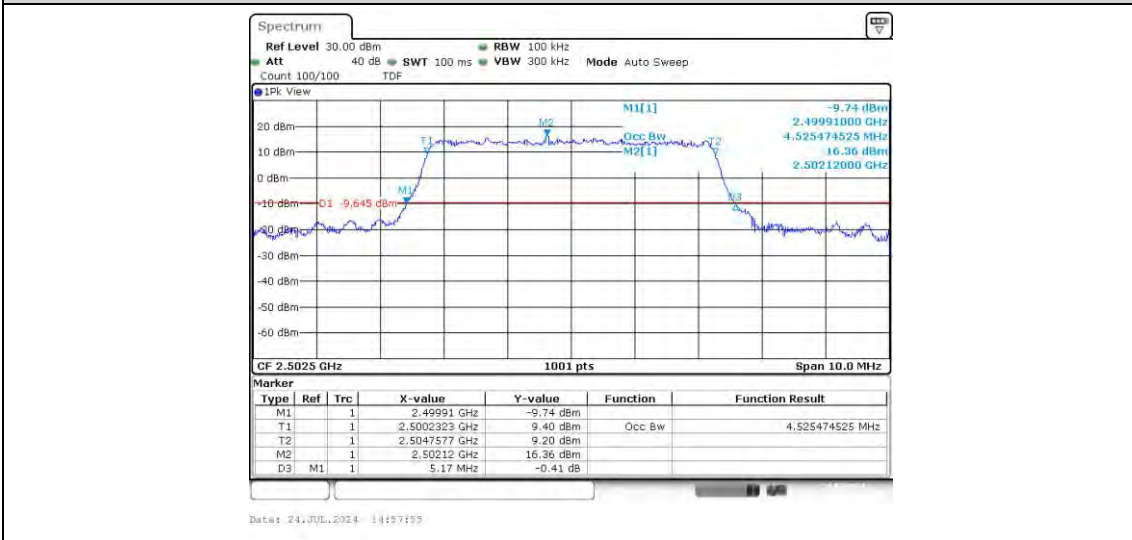

Band7-5MHz-16QAM-20775-25RB#0