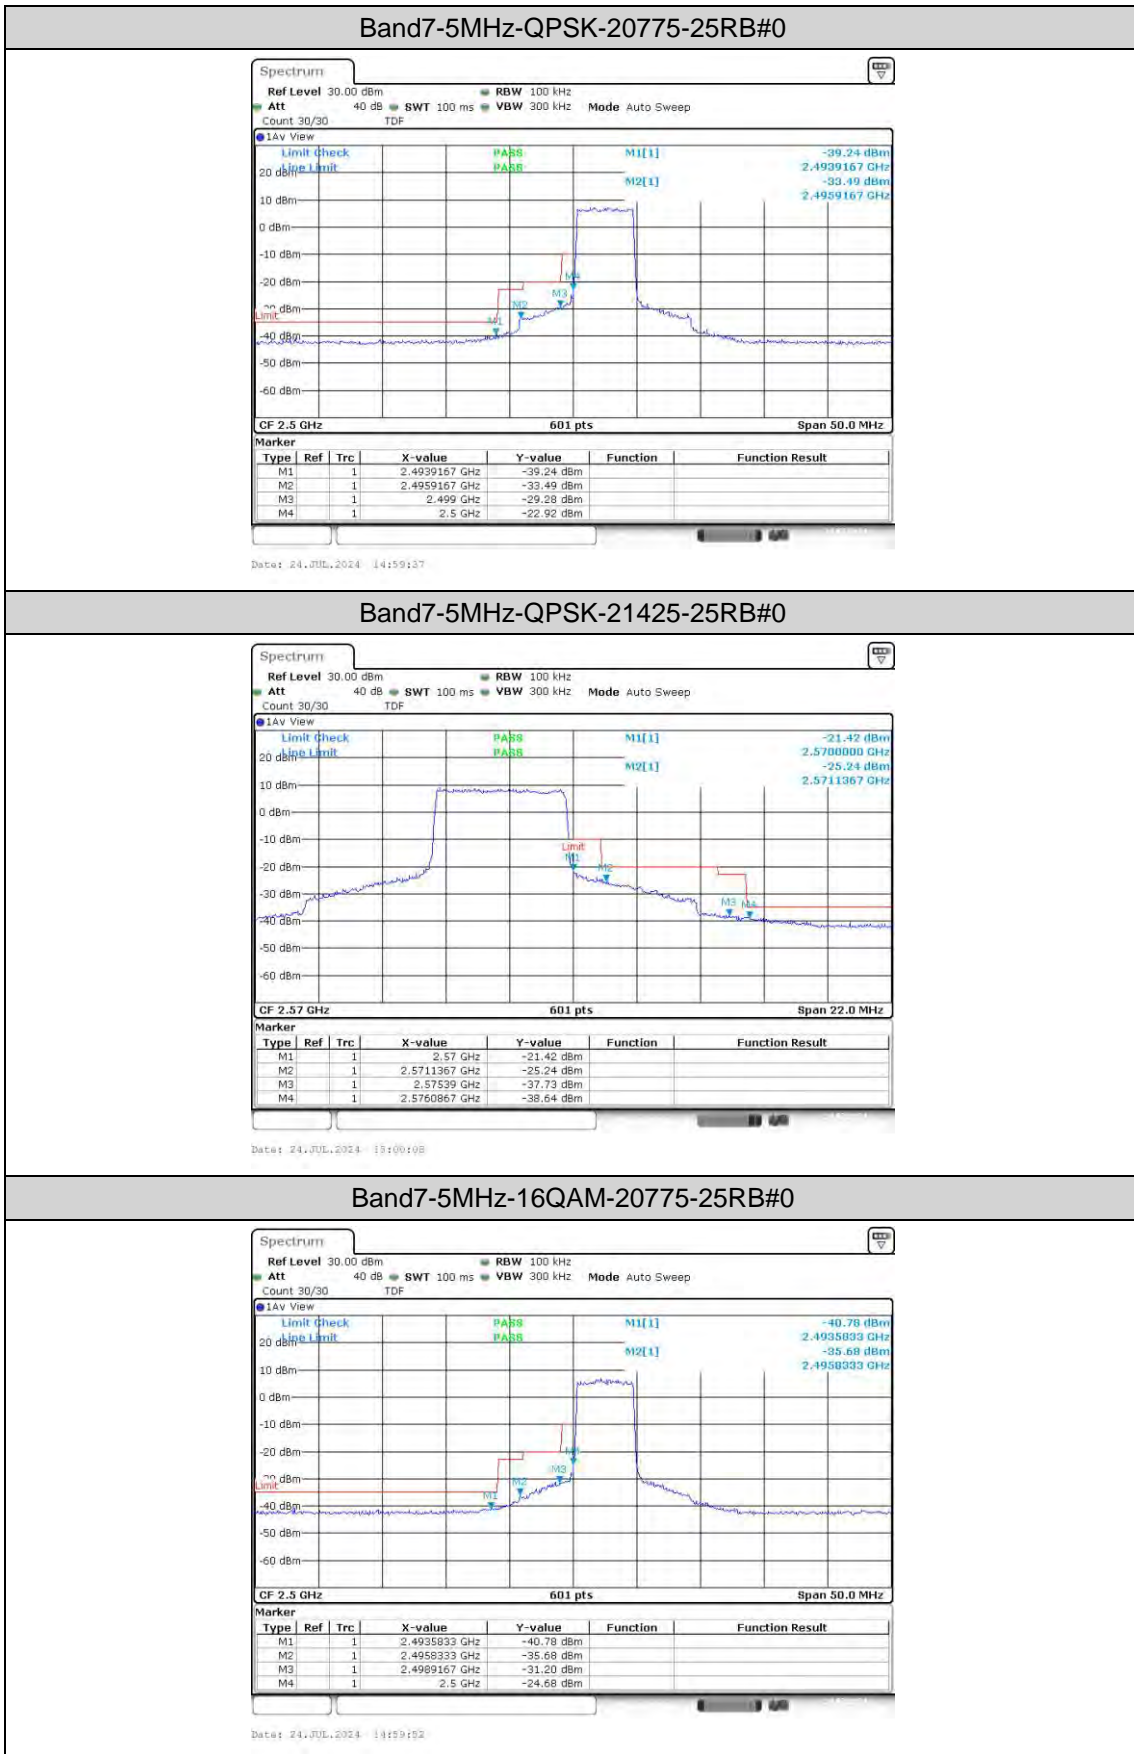

Test Graphs