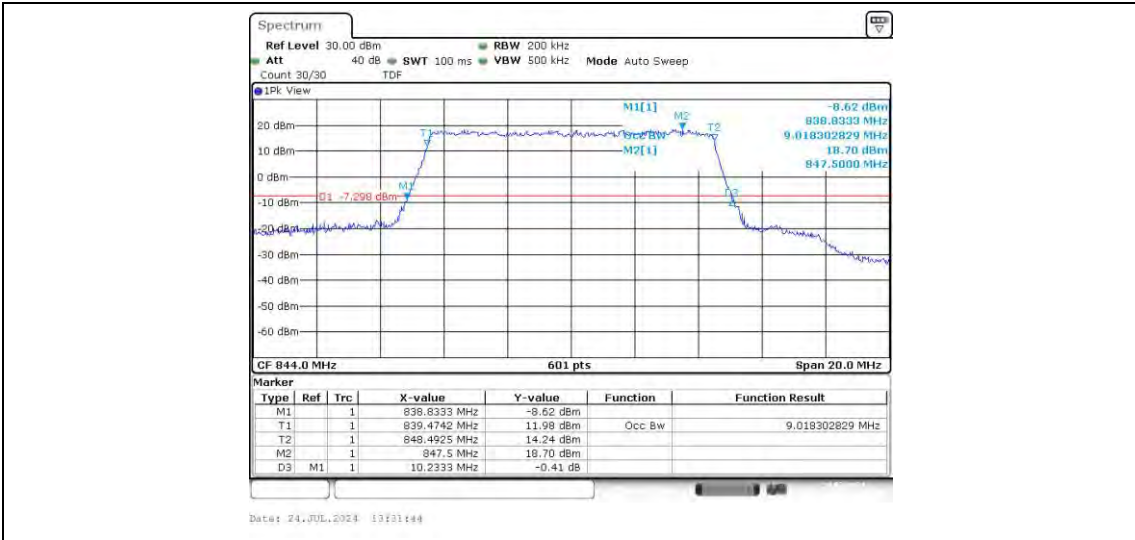

Band5-10MHz-16QAM-20450-50RB#0

Band5-10MHz-16QAM-20525-50RB#0

Band5-10MHz-16QAM-20600-50RB#0