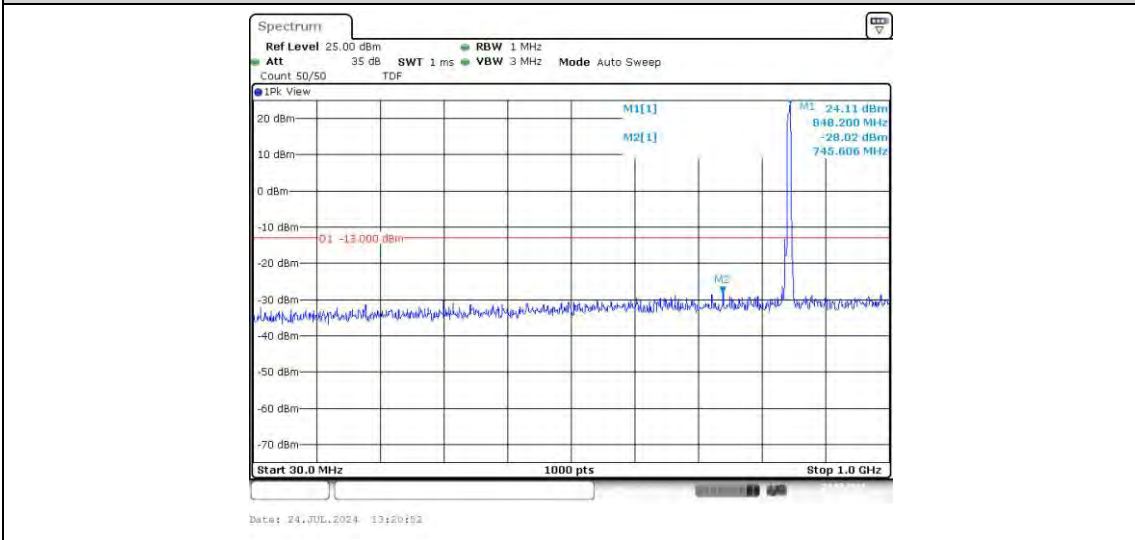

Band5-5MHz-16QAM-20625-25RB#0-Range1:30~1000MHz