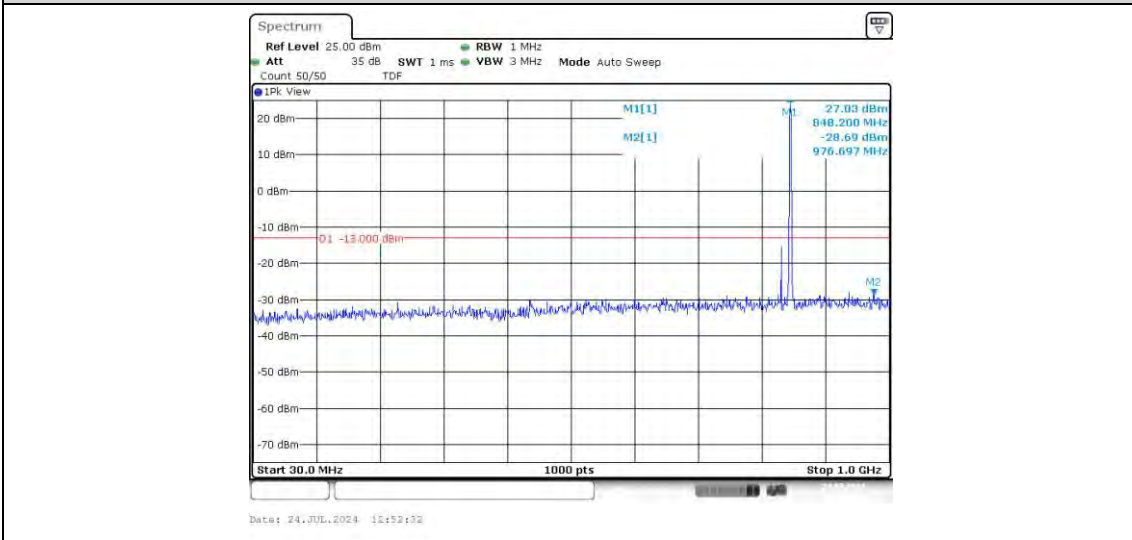

Band5-1.4MHz-16QAM-20643-6RB#0-Range1:30~1000MHz