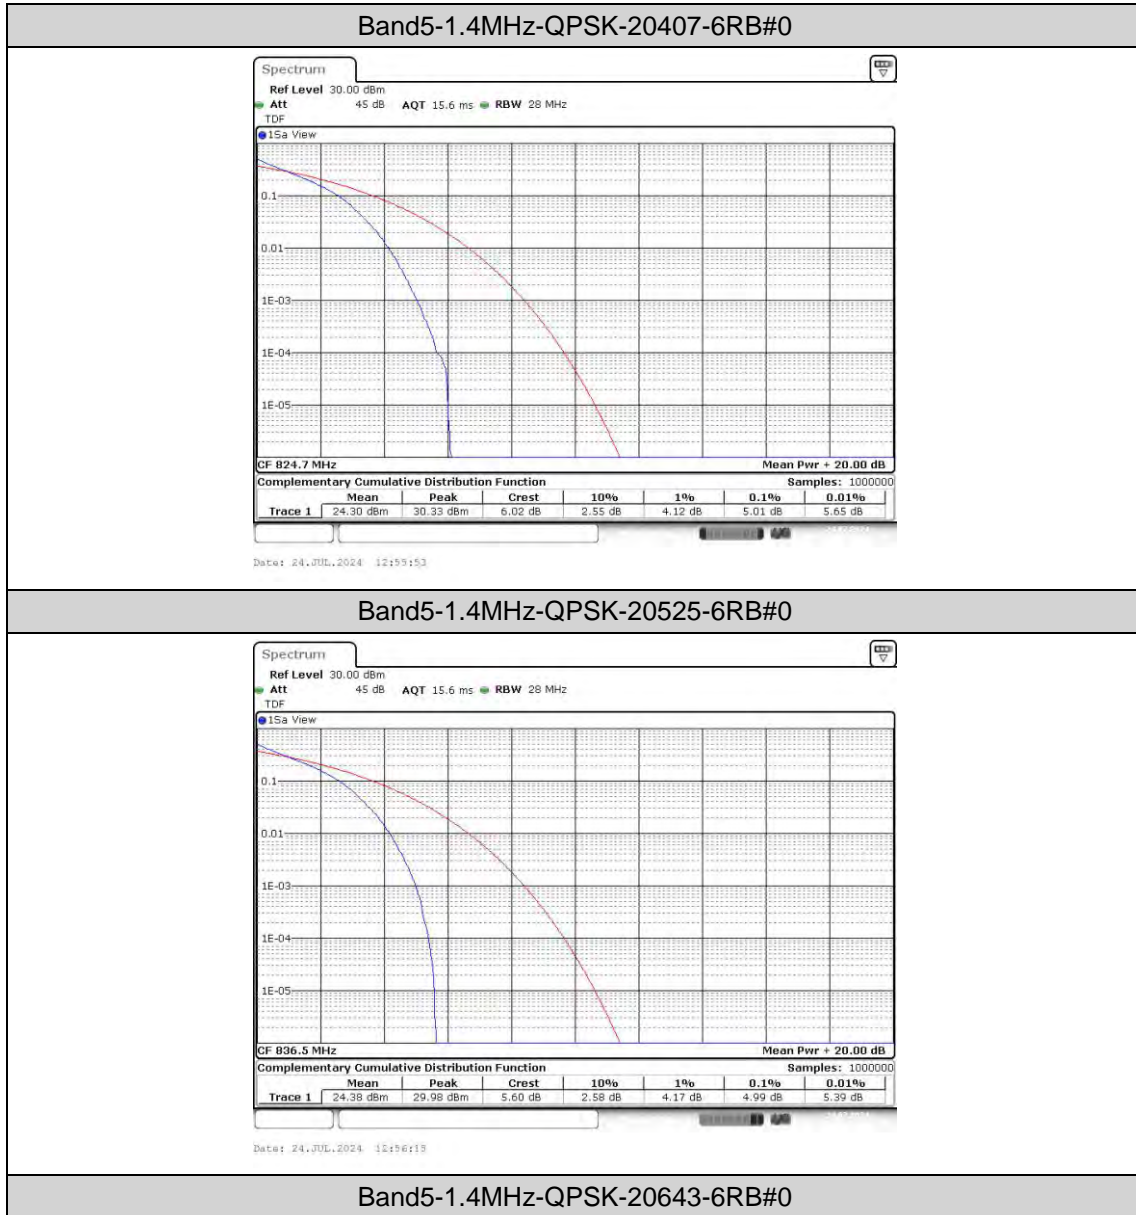

Test Graphs