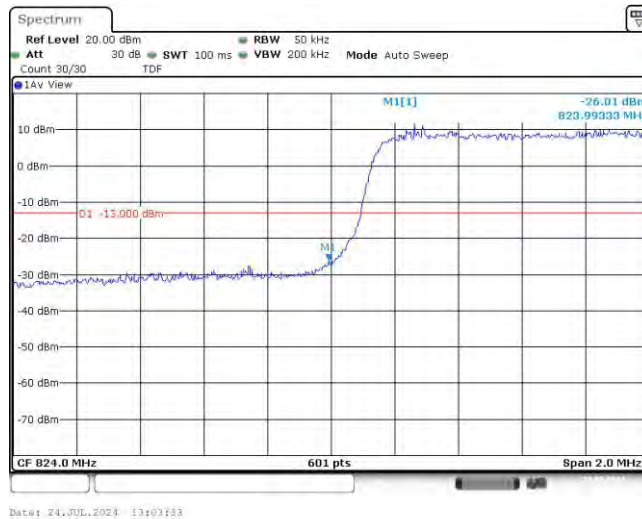

Band5-3MHz-QPSK-20415-15RB#0