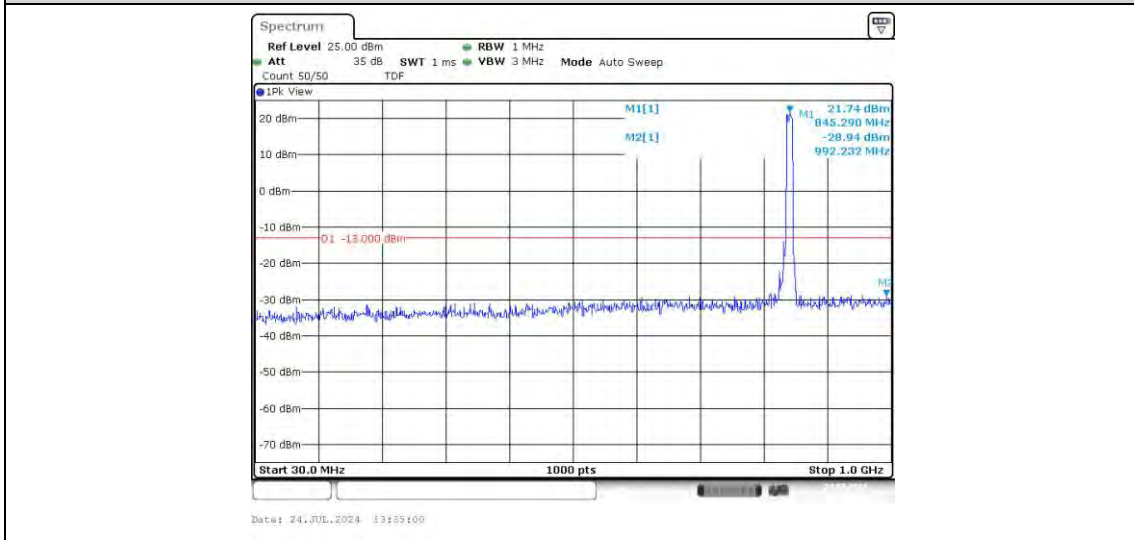

Band5-10MHz-16QAM-20600-50RB#0-Range1:30~1000MHz