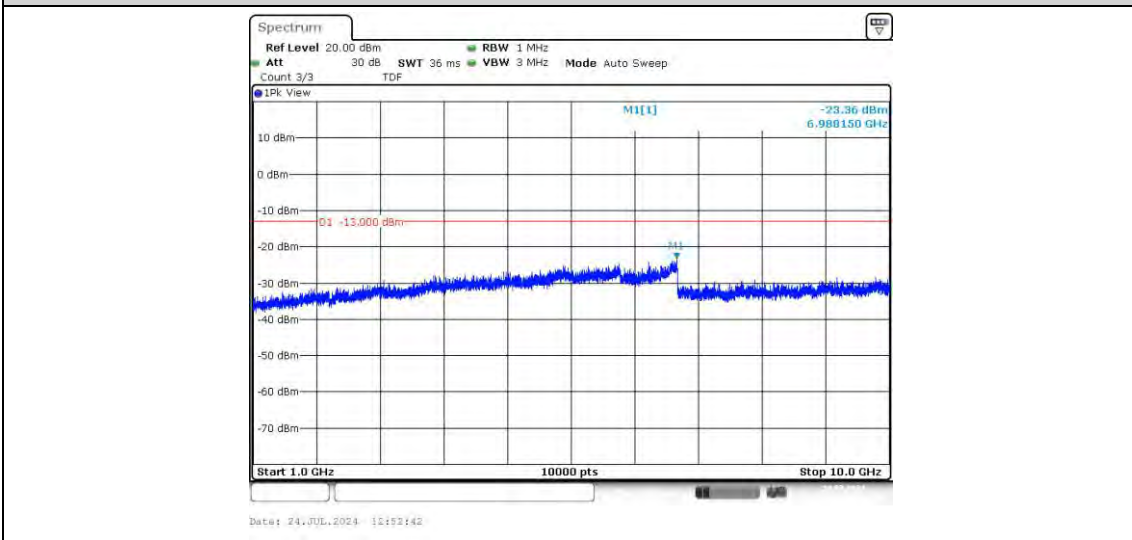

Band5-1.4MHz-16QAM-20643-6RB#0-Range2:1000~10000MHz