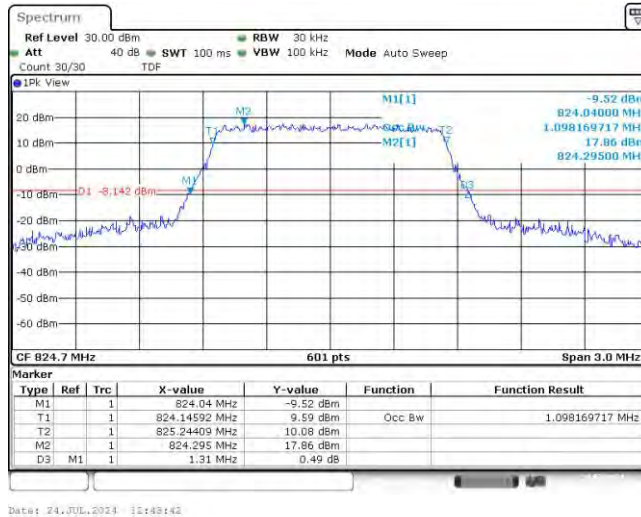

Band5-1.4MHz-16QAM-20407-6RB#0