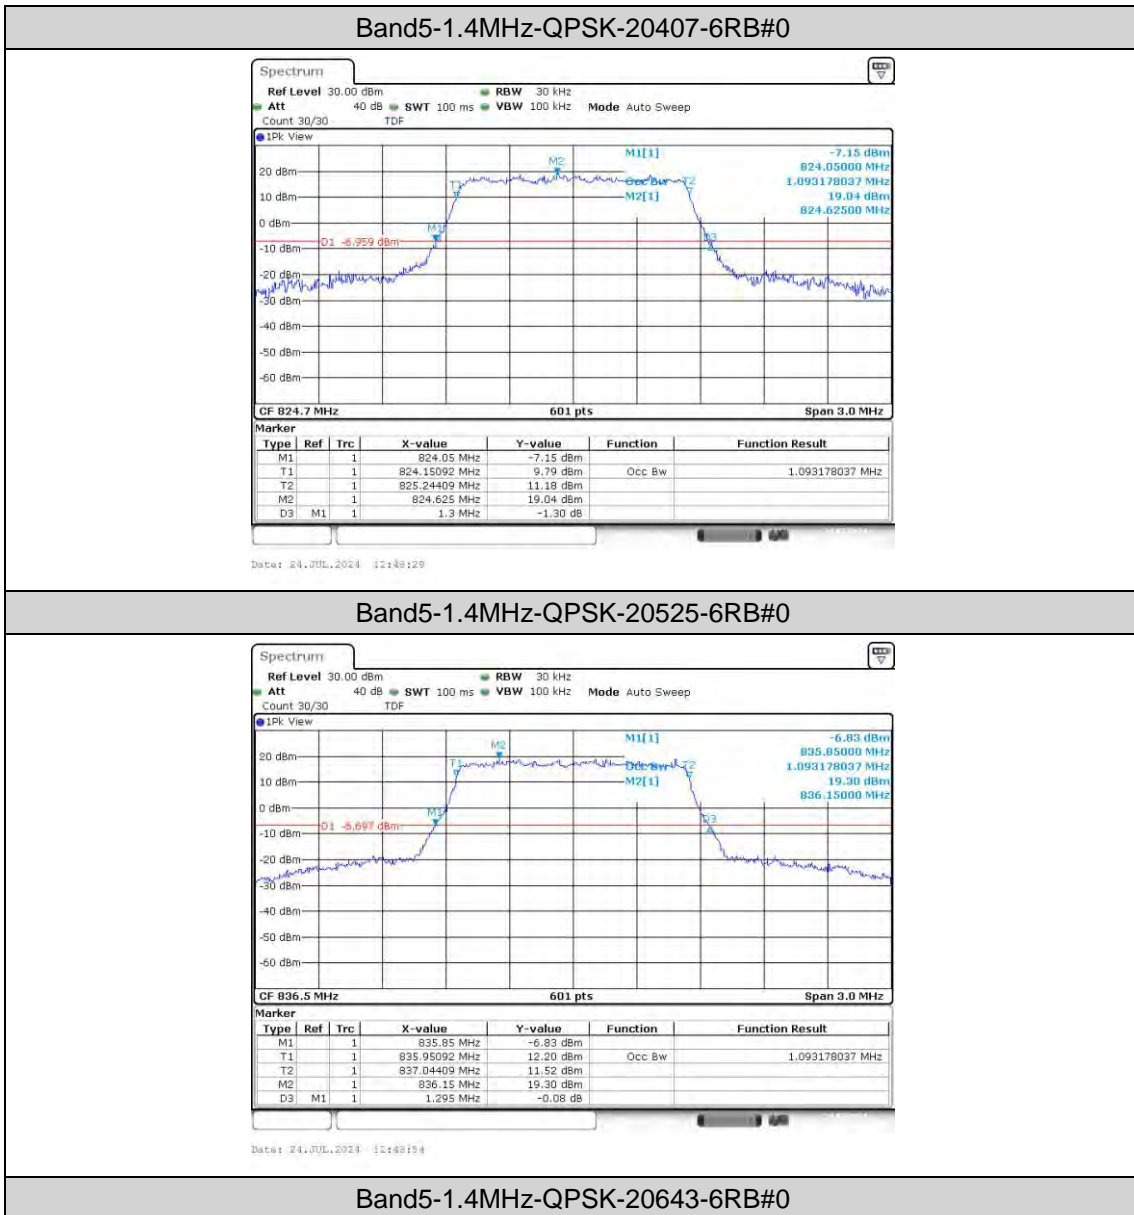

Test Graphs