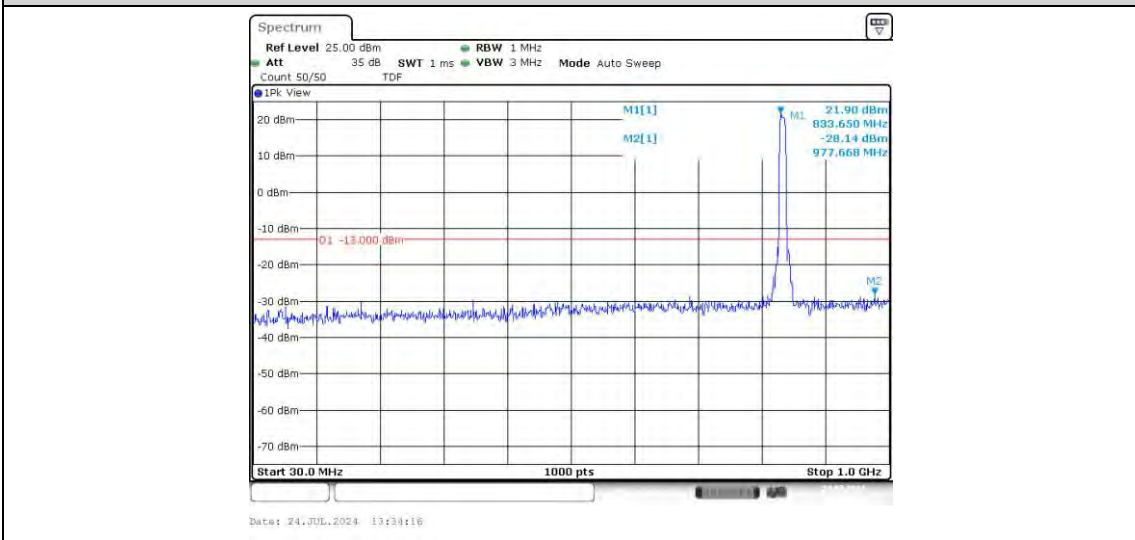

Band5-10MHz-16QAM-20525-50RB#0-Range1: 30~1000MHz