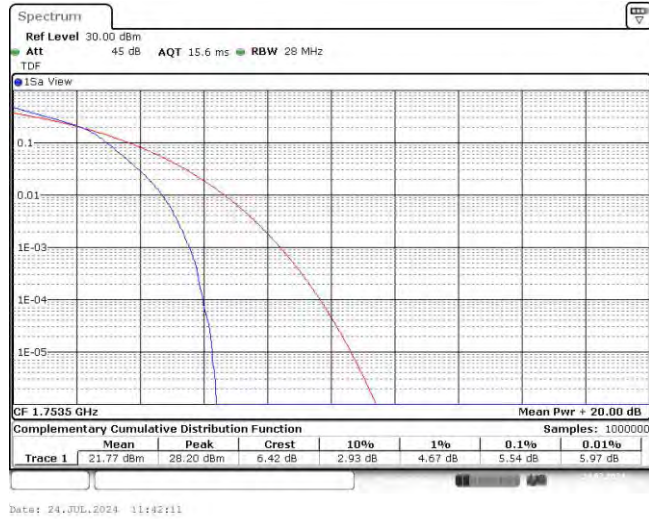

Band4-5MHz-QPSK-19975-25RB#0