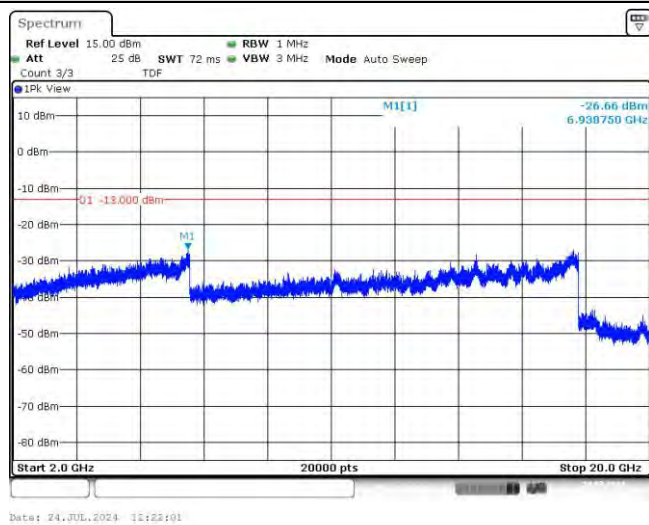

Band4-15MHz-16QAM-20025-75RB#0-Range2:1000~2000MHz

Band4-15MHz-16QAM-20025-75RB#0-Range3:2000~20000MHz

Band4-15MHz-16QAM-20175-75RB#0-Range1:30~1000MHz

Band4-15MHz-16QAM-20175-75RB#0-Range2:1000~2000MHz

Band4-15MHz-16QAM-20175-75RB#0-Range3:2000~20000MHz