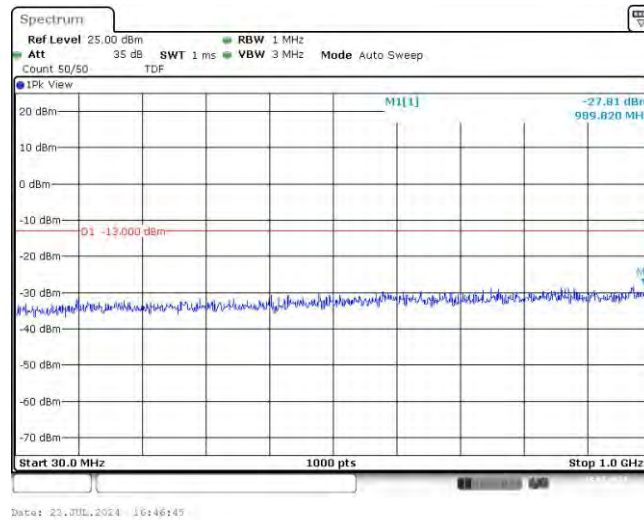

Test Graphs

Band4-1.4MHz-QPSK-19957-6RB#0-Range1:30~1000MHz