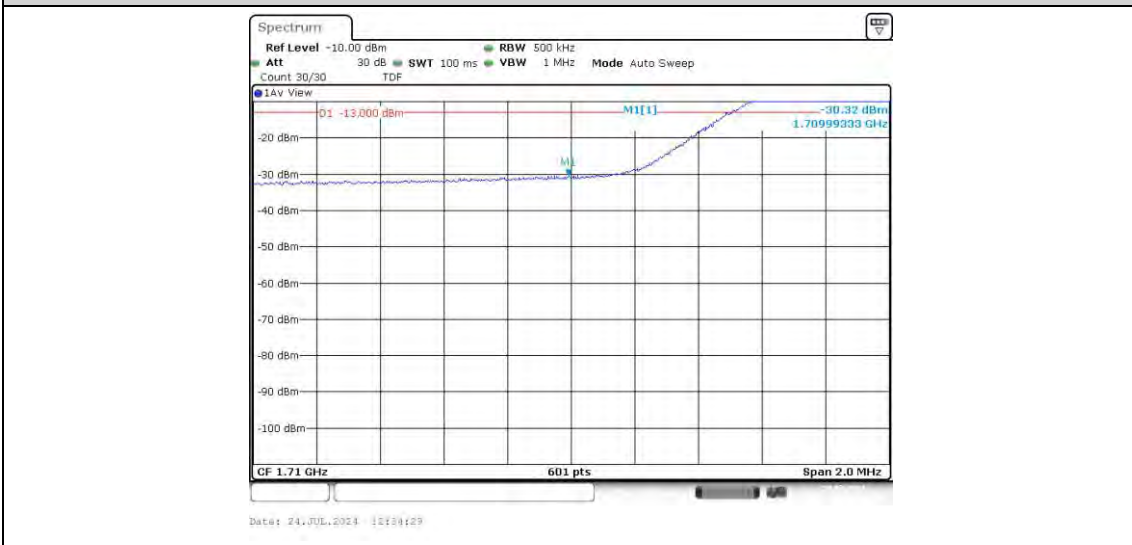

Band4-15MHz-QPSK-20325-75RB#0

Band4-15MHz-16QAM-20025-75RB#0

Band4-15MHz-16QAM-20325-75RB#0

Band4-20MHz-QPSK-20050-100RB#0

Band4-20MHz-QPSK-20300-100RB#0

Band4-20MHz-16QAM-20050-100RB#0

Band4-20MHz-16QAM-20300-100RB#0