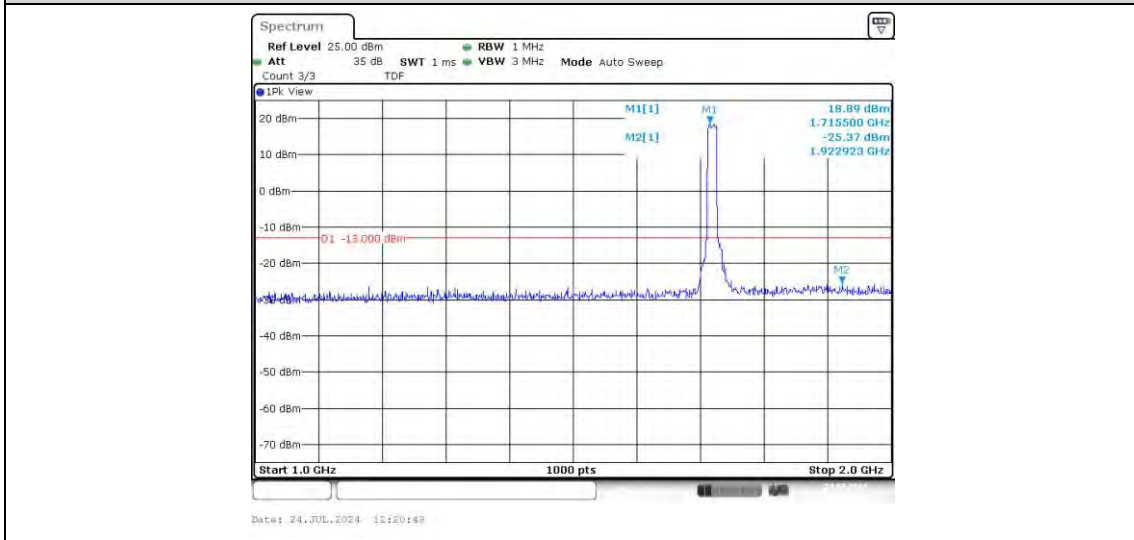

Band4-15MHz-16QAM-20025-75RB#0-Range3:2000~20000MHz