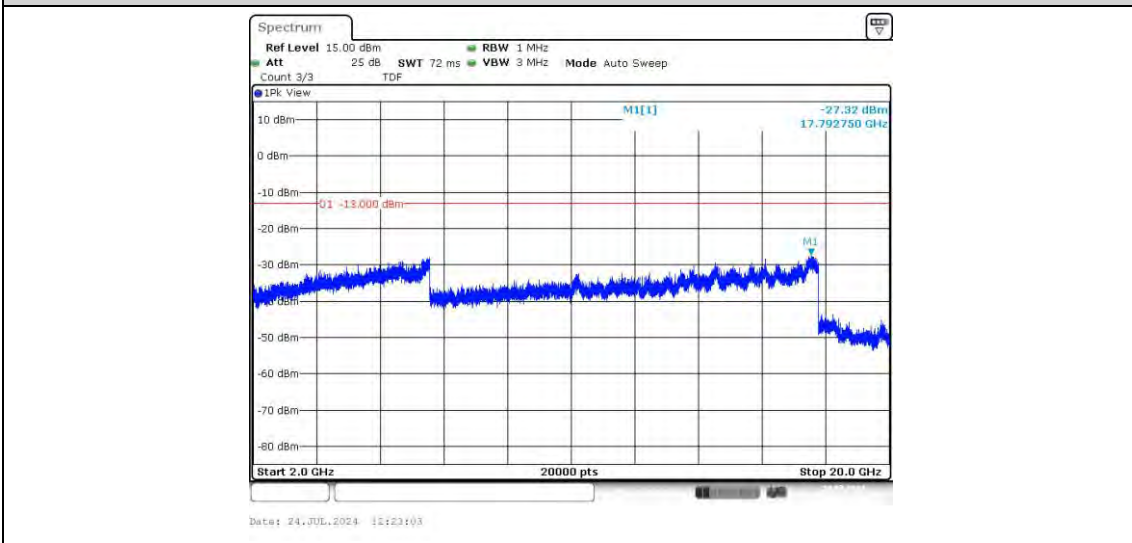

Band4-20MHz-QPSK-20050-100RB#0-Range1:30~1000MHz