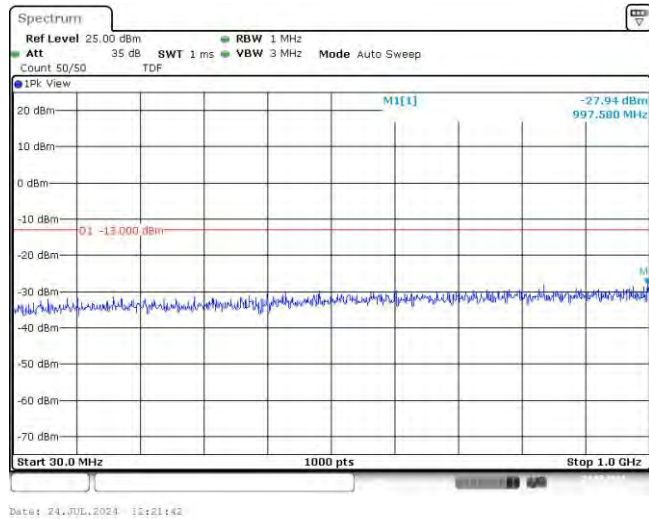

Band4-15MHz-16QAM-20175-75RB#0-Range2:1000~2000MHz