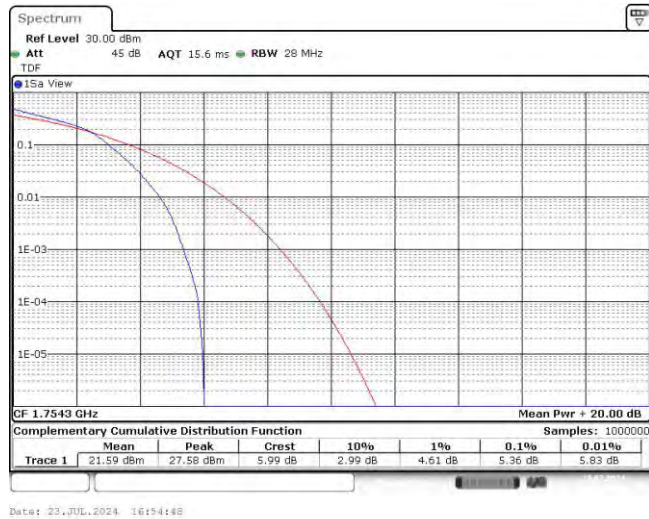

Band4-1.4MHz-16QAM-20393-6RB#0