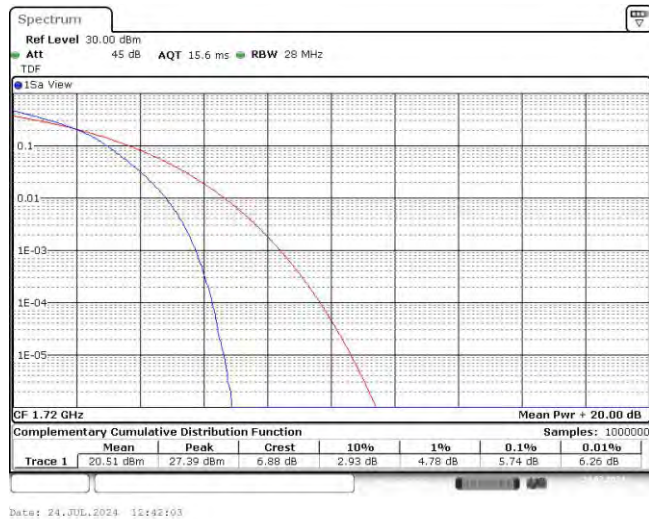

Band4-20MHz-16QAM-20175-100RB#0