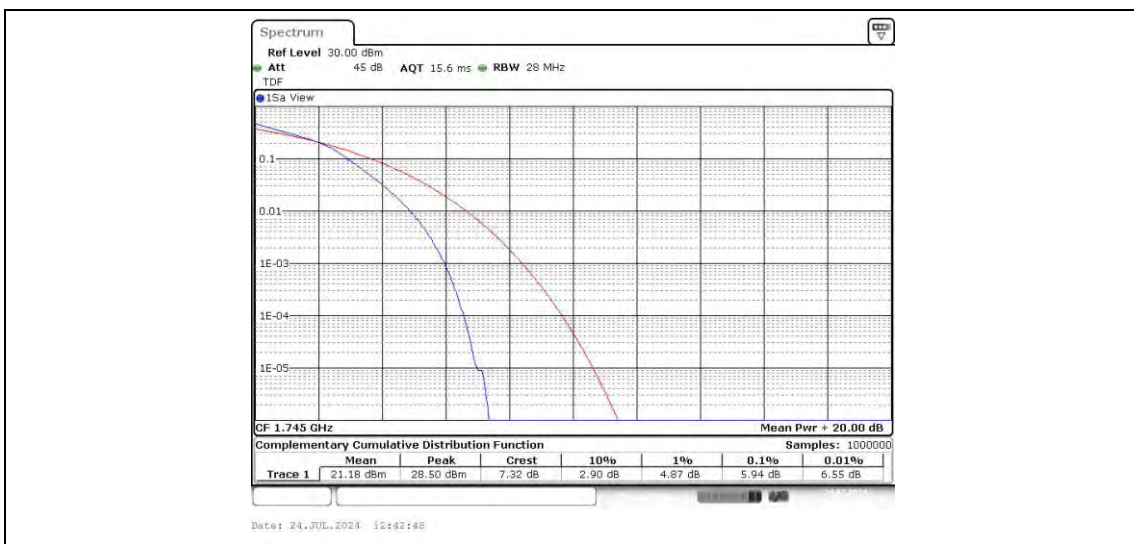

Band4-20MHz-QPSK-20300-100RB#0

Band4-20MHz-16QAM-20050-100RB#0

Band4-20MHz-16QAM-20175-100RB#0

Band4-20MHz-16QAM-20300-100RB#0

Appendix C: 26dB Bandwidth and Occupied Bandwidth

Test Result

Band	Bandwidth	Modulation	Channel	RB Configuration	Occupied Bandwidth (MHz)	26dB Bandwidth (MHz)	Verdict
Band4	1.4MHz	QPSK	19957	6RB#0	1.093	1.320	PASS
Band4	1.4MHz	QPSK	20175	6RB#0	1.093	1.295	PASS
Band4	1.4MHz	QPSK	20393	6RB#0	1.093	1.315	PASS
Band4	1.4MHz	16QAM	19957	6RB#0	1.098	1.315	PASS
Band4	1.4MHz	16QAM	20175	6RB#0	1.098	1.290	PASS
Band4	1.4MHz	16QAM	20393	6RB#0	1.103	1.315	PASS
Band4	3MHz	QPSK	19965	15RB#0	2.696	2.910	PASS
Band4	3MHz	QPSK	20175	15RB#0	2.686	2.920	PASS
Band4	3MHz	QPSK	20385	15RB#0	2.686	2.900	PASS
Band4	3MHz	16QAM	19965	15RB#0	2.686	2.920	PASS
Band4	3MHz	16QAM	20175	15RB#0	2.676	2.910	PASS
Band4	3MHz	16QAM	20385	15RB#0	2.676	2.930	PASS
Band4	5MHz	QPSK	19975	25RB#0	4.535	5.300	PASS
Band4	5MHz	QPSK	20175	25RB#0	4.515	5.310	PASS
Band4	5MHz	QPSK	20375	25RB#0	4.525	5.220	PASS
Band4	5MHz	16QAM	19975	25RB#0	4.525	5.210	PASS
Band4	5MHz	16QAM	20175	25RB#0	4.535	5.450	PASS
Band4	5MHz	16QAM	20375	25RB#0	4.525	5.180	PASS
Band4	10MHz	QPSK	20000	50RB#0	9.018	10.233	PASS
Band4	10MHz	QPSK	20175	50RB#0	9.018	10.233	PASS
Band4	10MHz	QPSK	20350	50RB#0	9.018	10.267	PASS
Band4	10MHz	16QAM	20000	50RB#0	8.985	10.100	PASS
Band4	10MHz	16QAM	20175	50RB#0	9.018	10.167	PASS
Band4	10MHz	16QAM	20350	50RB#0	8.985	10.133	PASS
Band4	15MHz	QPSK	20025	75RB#0	13.478	15.250	PASS
Band4	15MHz	QPSK	20175	75RB#0	13.478	15.250	PASS
Band4	15MHz	QPSK	20325	75RB#0	13.527	16.300	PASS
Band4	15MHz	16QAM	20025	75RB#0	13.478	15.100	PASS
Band4	15MHz	16QAM	20175	75RB#0	13.527	15.200	PASS
Band4	15MHz	16QAM	20325	75RB#0	13.478	15.250	PASS
Band4	20MHz	QPSK	20050	100RB#0	17.97	20.067	PASS
Band4	20MHz	QPSK	20175	100RB#0	18.17	25.600	PASS
Band4	20MHz	QPSK	20300	100RB#0	18.103	23.600	PASS