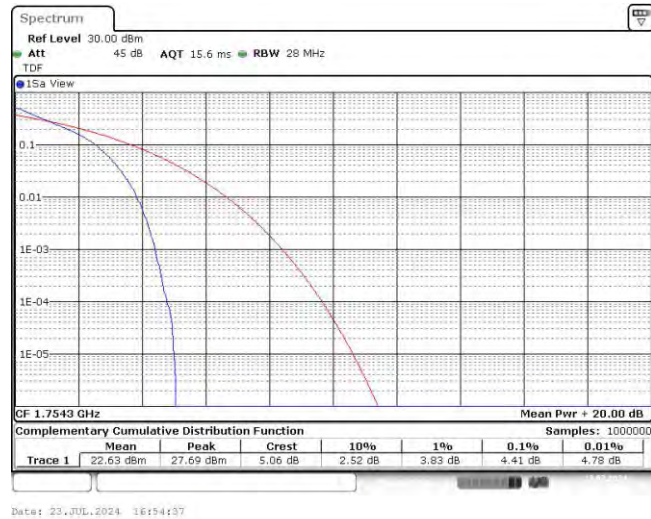

Test Graphs

Band4-1.4MHz-QPSK-20175-6RB#0

Band4-1.4MHz-QPSK-20393-1RB#0

Band4-1.4MHz-QPSK-20393-6RB#0

Band4-1.4MHz-16QAM-19957-1RB#0

Band4-1.4MHz-16QAM-19957-6RB#0

Band4-1.4MHz-16QAM-20175-1RB#0

Band4-1.4MHz-16QAM-20175-6RB#0