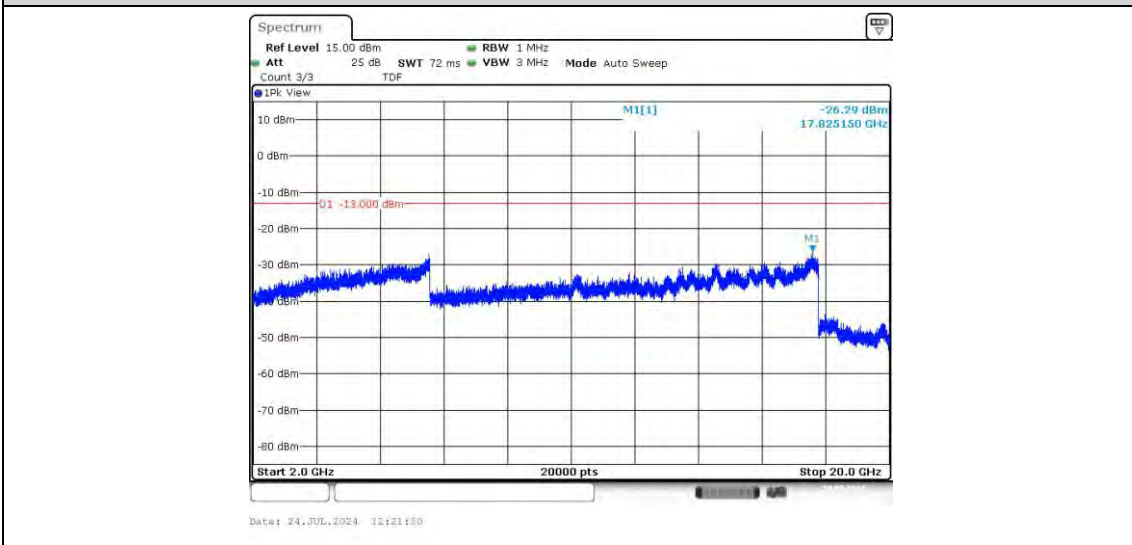

Band4-15MHz-QPSK-20325-75RB#0-Range1:30~1000MHz