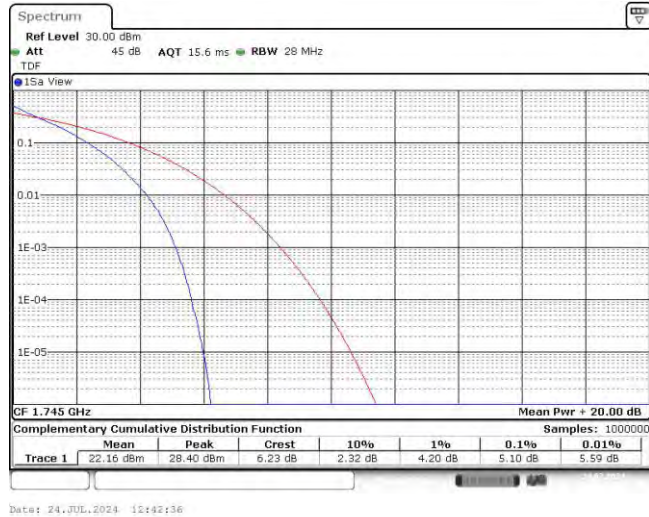

Band4-20MHz-16QAM-20050-100RB#0