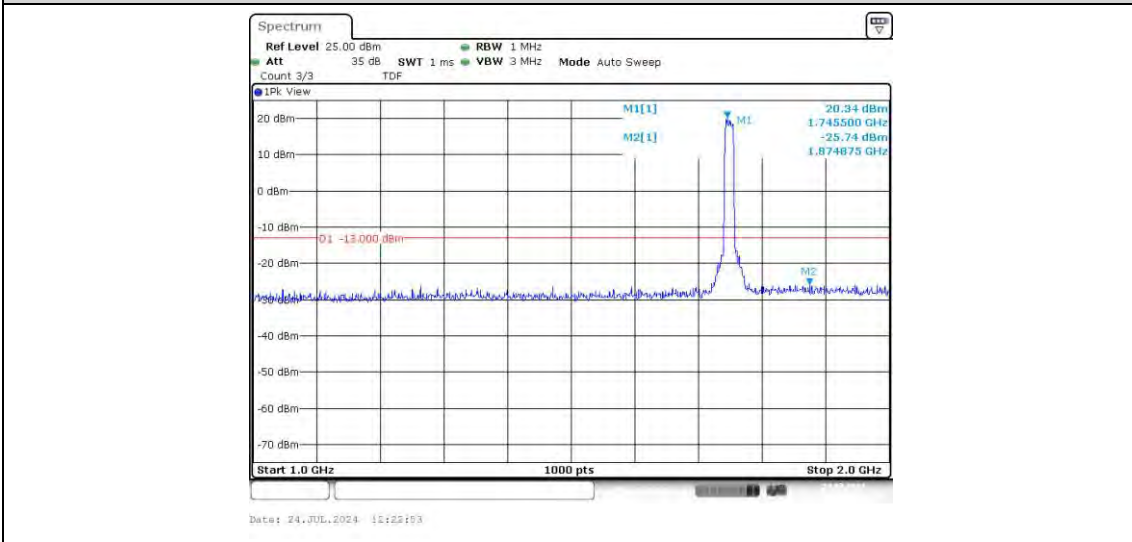

Band4-15MHz-16QAM-20325-75RB#0-Range3:2000~20000MHz