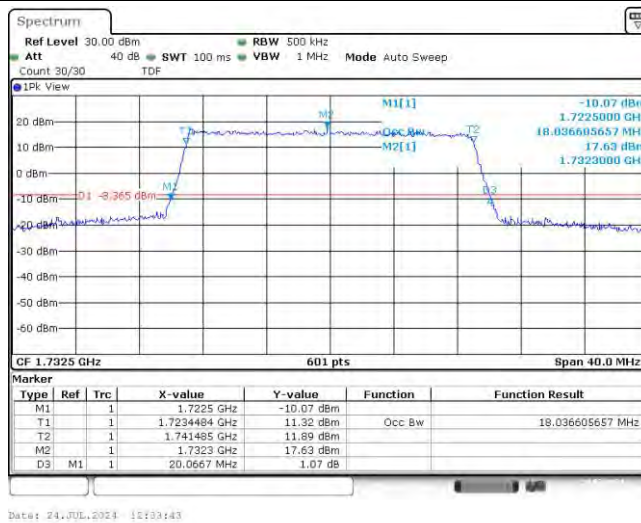

Band4-15MHz-QPSK-20325-75RB#0

Band4-15MHz-16QAM-20025-75RB#0

Band4-15MHz-16QAM-20175-75RB#0

Band4-15MHz-16QAM-20325-75RB#0

Band4-20MHz-16QAM-20050-100RB#0

Band4-20MHz-16QAM-20175-100RB#0

Band4-20MHz-16QAM-20300-100RB#0