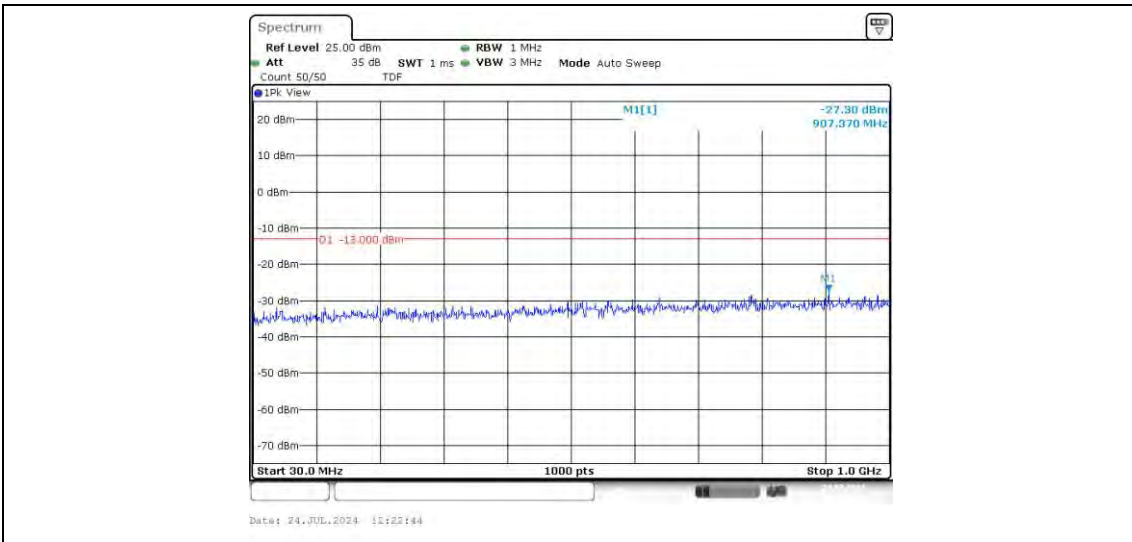

Band4-15MHz-16QAM-20325-75RB#0-Range2:1000~2000MHz