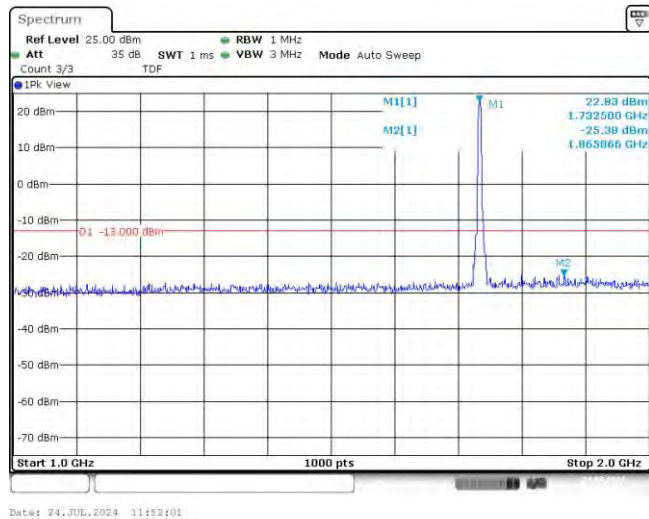

Band4-5MHz-16QAM-20175-25RB#0-Range3:2000~20000MHz