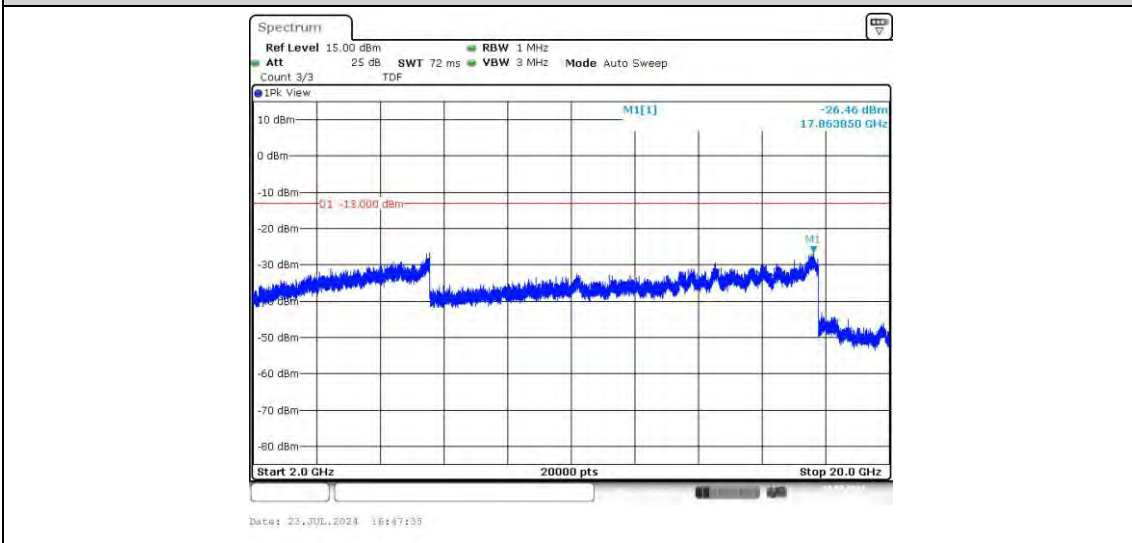

Band4-1.4MHz-16QAM-20175-6RB#0-Range1:30~1000MHz