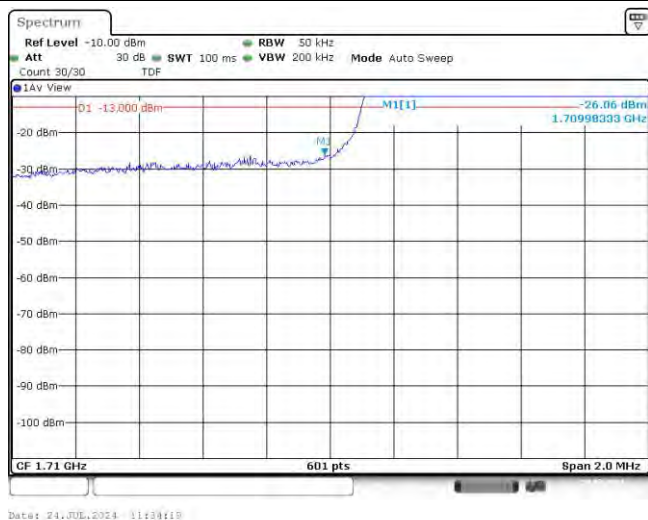

Band4-3MHz-QPSK-19965-15RB#0