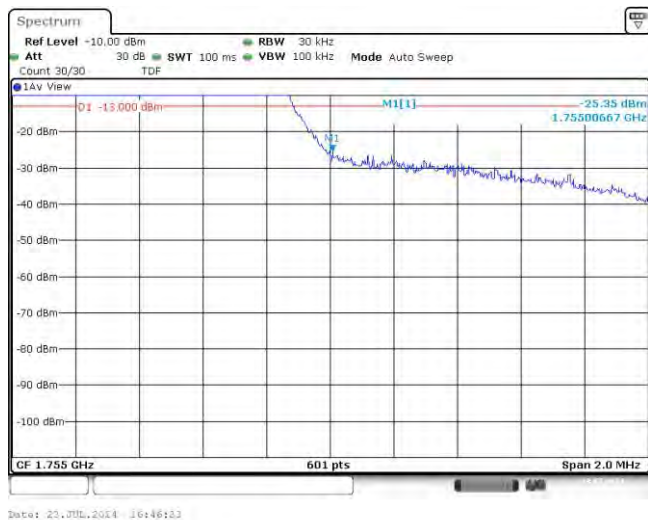

Band4-1.4MHz-16QAM-20393-6RB#0