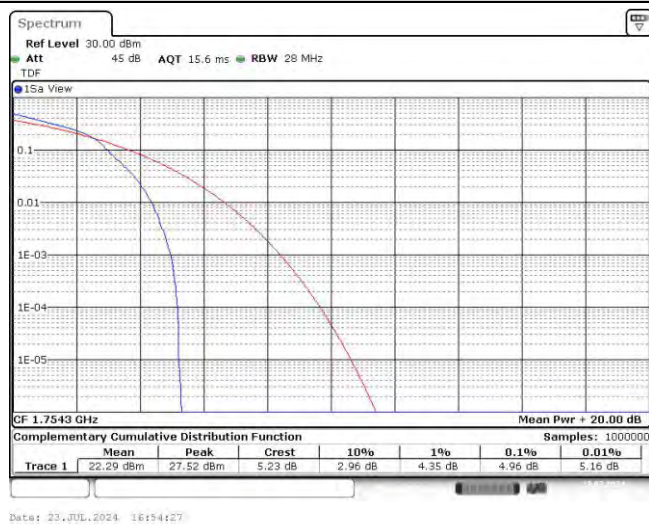

Band4-1.4MHz-16QAM-20393-1RB#0