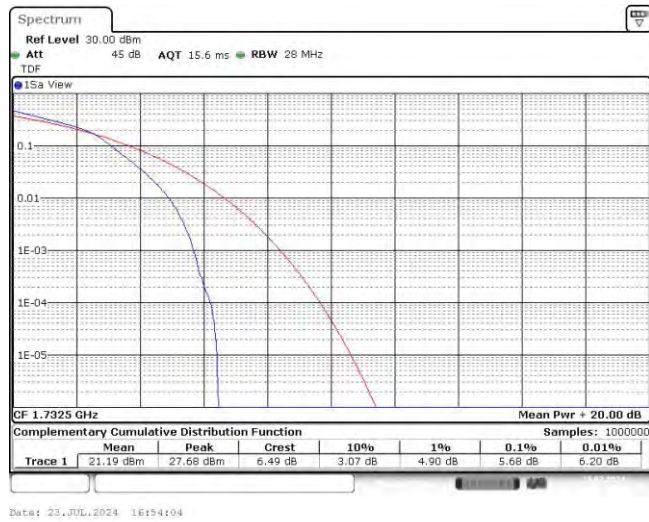

Test Graphs

Band4-1.4MHz-QPSK-20175-6RB#0

Band4-1.4MHz-QPSK-20393-1RB#0

Band4-1.4MHz-QPSK-20393-6RB#0

Band4-1.4MHz-16QAM-19957-1RB#0

Band4-1.4MHz-16QAM-19957-6RB#0

Band4-1.4MHz-16QAM-20175-1RB#0

Band4-1.4MHz-16QAM-20175-6RB#0