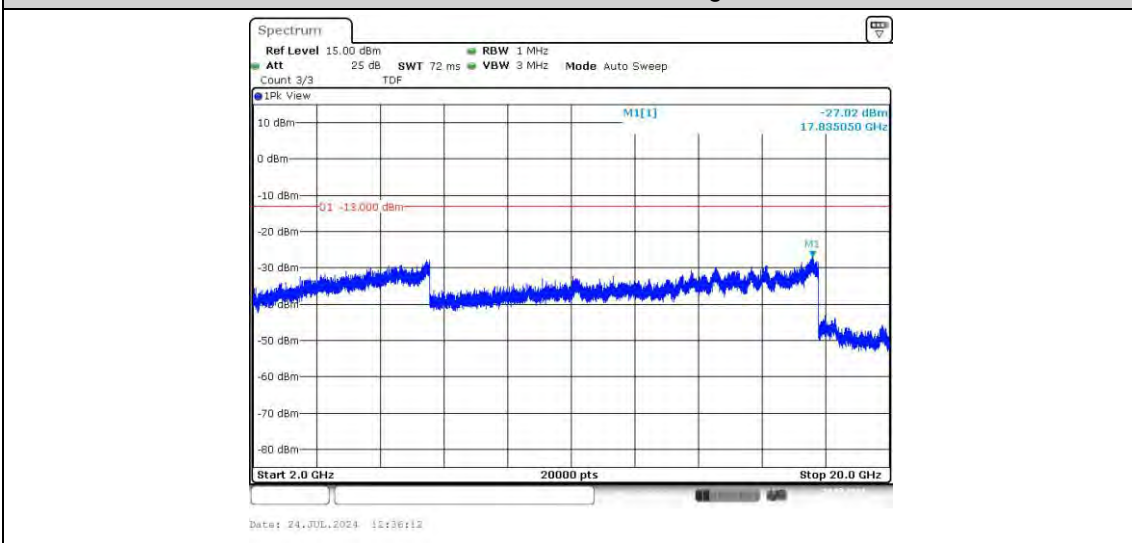

Band4-20MHz-16QAM-20175-100RB#0-Range1:30~1000MHz