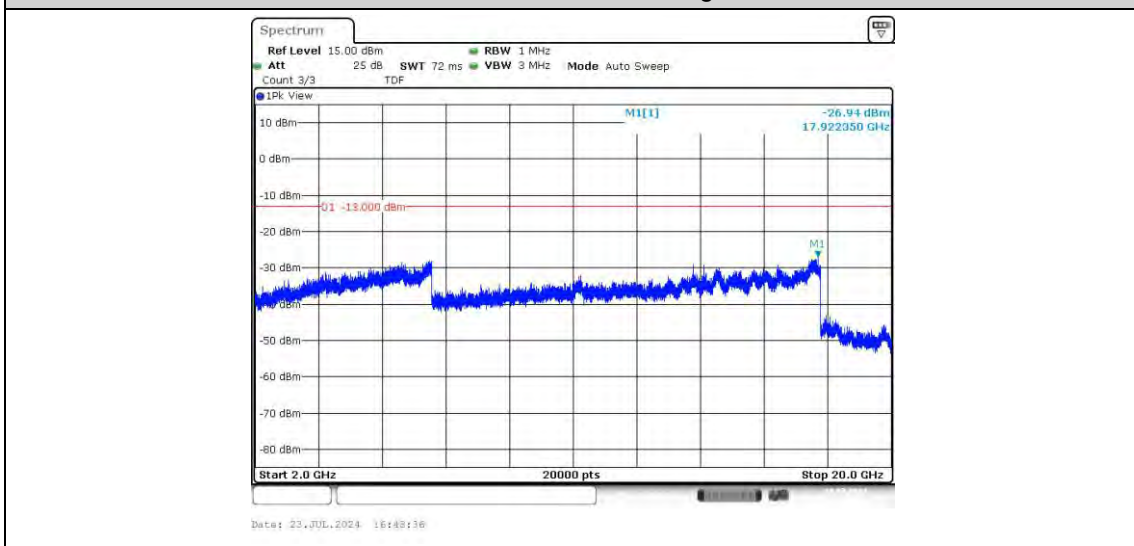

Band4-1.4MHz-16QAM-20393-6RB#0-Range1:30~1000MHz