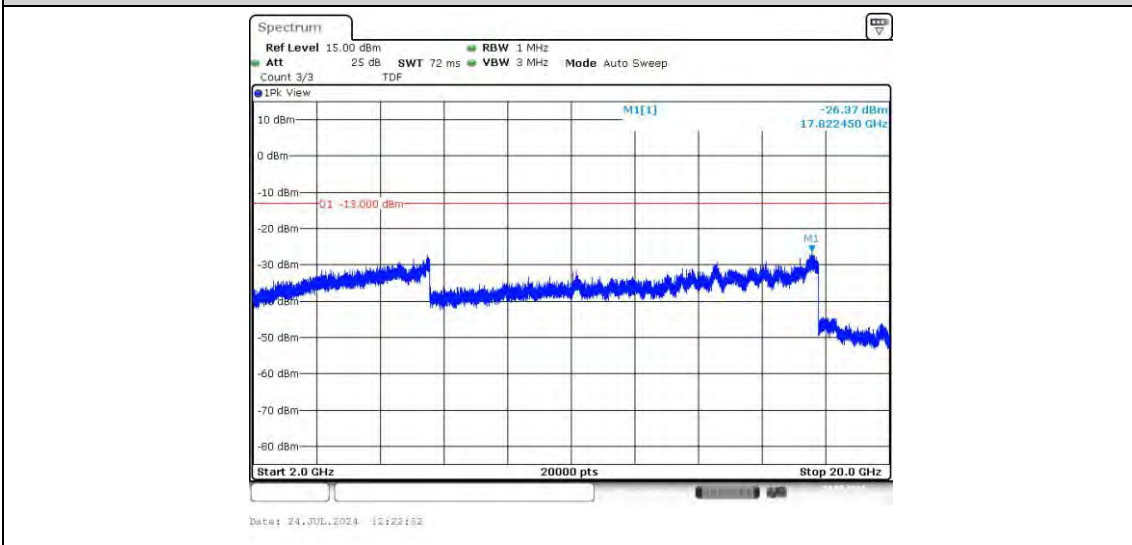

Band4-15MHz-QPSK-20175-75RB#0-Range3:2000~20000MHz

Band4-15MHz-QPSK-20325-75RB#0-Range1:30~1000MHz

Band4-15MHz-QPSK-20325-75RB#0-Range2:1000~2000MHz

Band4-15MHz-QPSK-20325-75RB#0-Range3:2000~20000MHz

Band4-15MHz-16QAM-20025-75RB#0-Range1:30~1000MHz