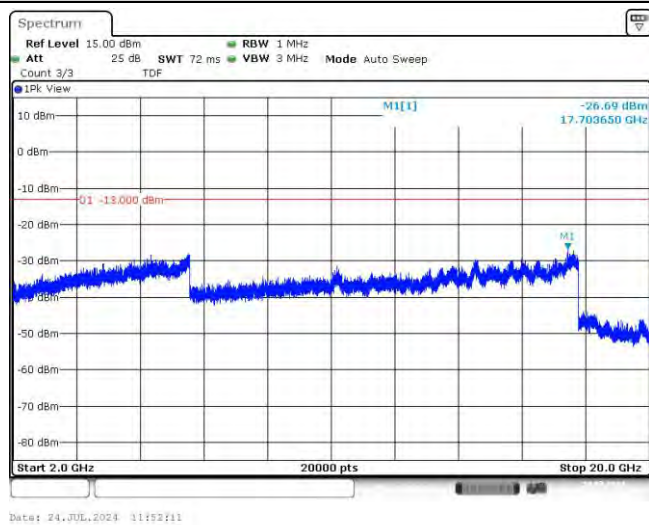

Band4-5MHz-16QAM-20375-25RB#0-Range1:30~1000MHz