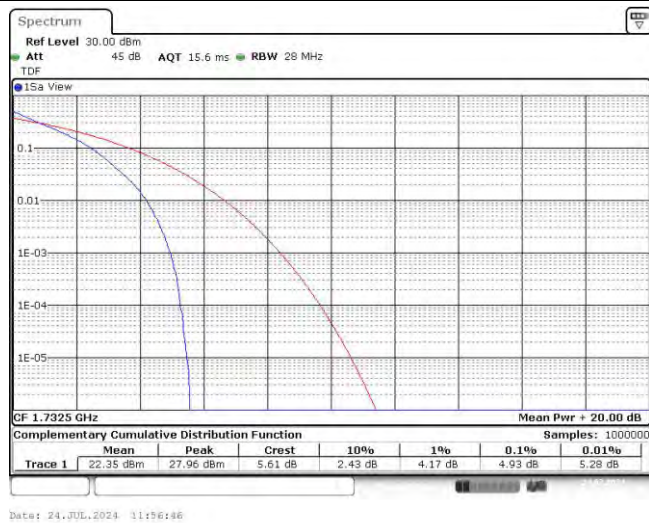

Band4-5MHz-QPSK-20375-25RB#0