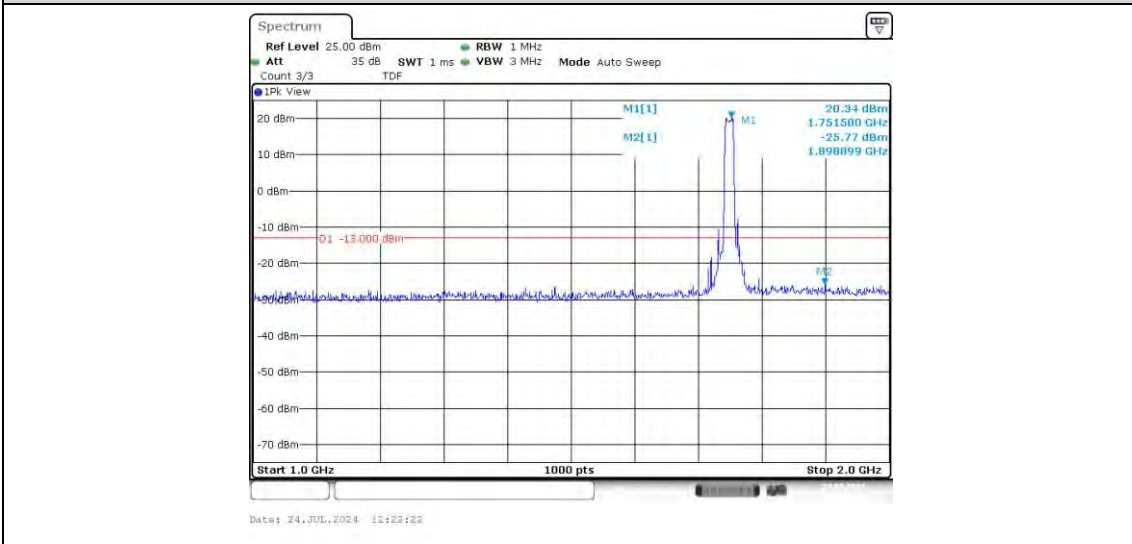

Band4-15MHz-QPSK-20325-75RB#0-Range3:2000~20000MHz