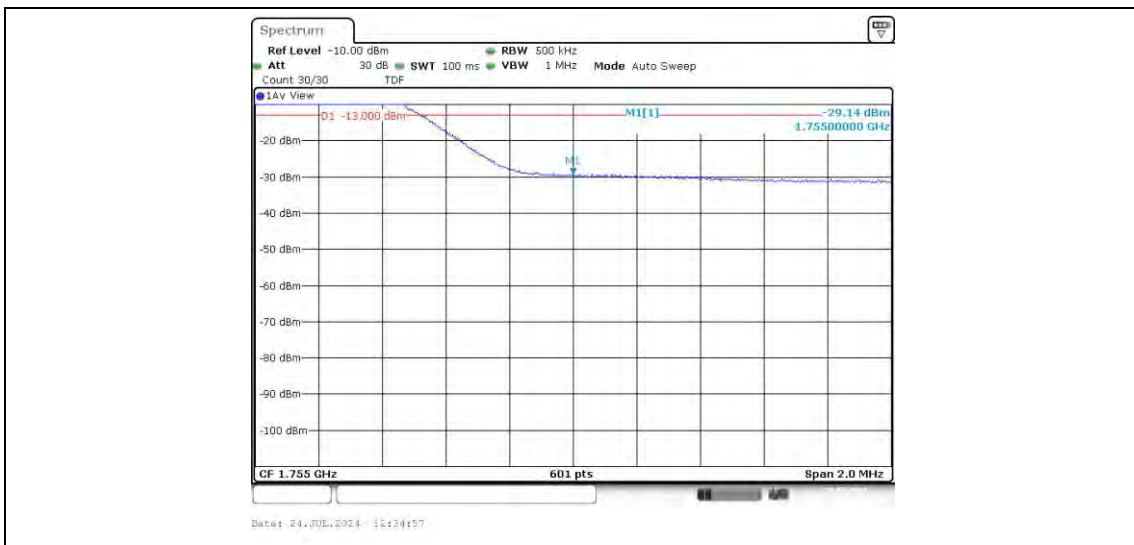

Band4-15MHz-QPSK-20325-75RB#0

Band4-15MHz-16QAM-20025-75RB#0

Band4-15MHz-16QAM-20325-75RB#0

Band4-20MHz-QPSK-20050-100RB#0

Band4-20MHz-QPSK-20300-100RB#0

Band4-20MHz-16QAM-20050-100RB#0

Band4-20MHz-16QAM-20300-100RB#0