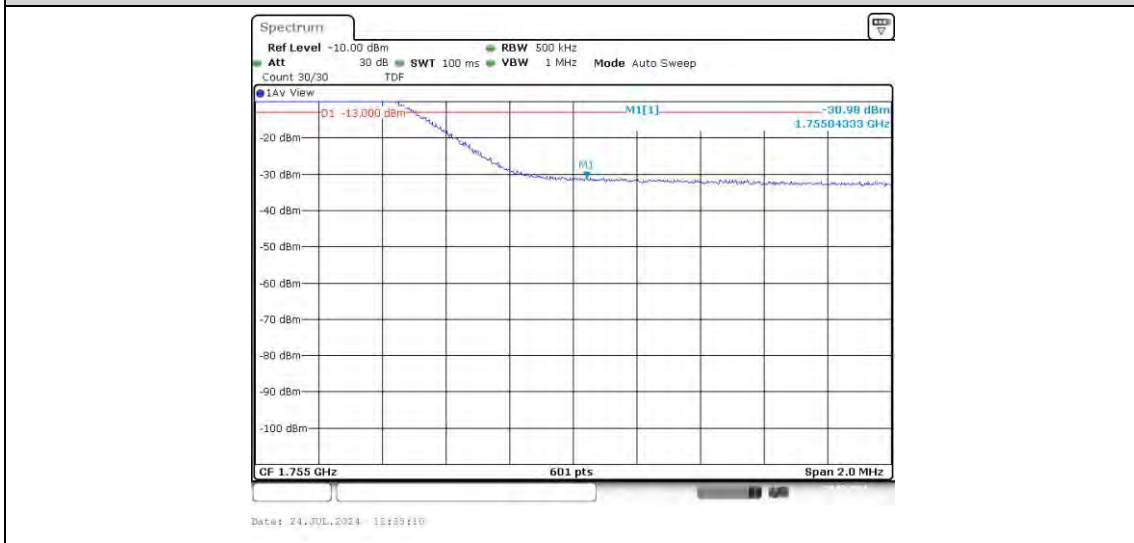

Band4-15MHz-QPSK-20325-75RB#0

Band4-15MHz-16QAM-20025-75RB#0

Band4-15MHz-16QAM-20325-75RB#0

Band4-20MHz-QPSK-20050-100RB#0

Band4-20MHz-QPSK-20300-100RB#0

Band4-20MHz-16QAM-20050-100RB#0

Band4-20MHz-16QAM-20300-100RB#0