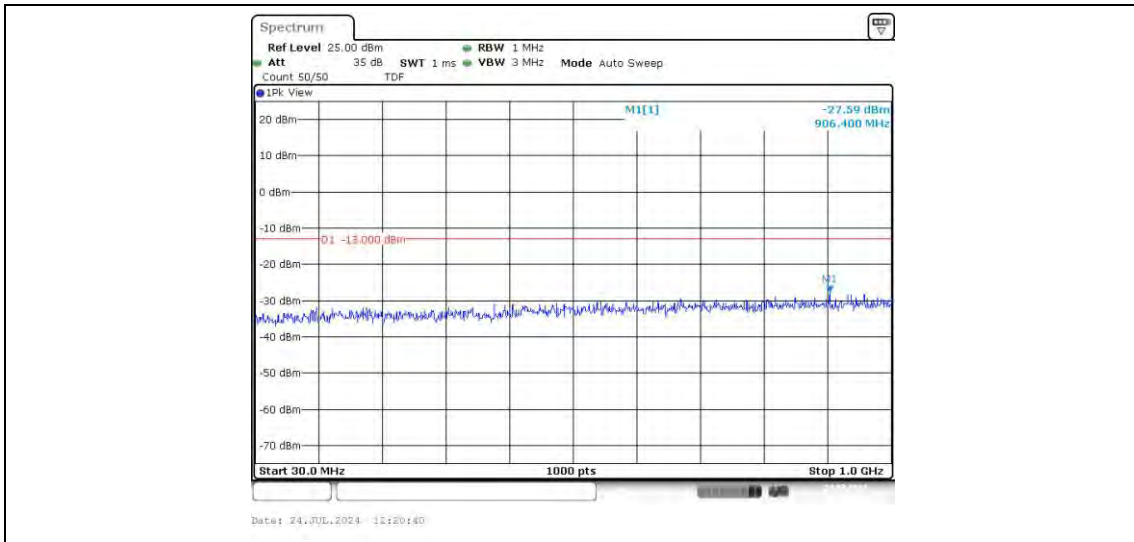

Band4-15MHz-QPSK-20175-75RB#0-Range3:2000~20000MHz

Band4-15MHz-QPSK-20325-75RB#0-Range1:30~1000MHz

Band4-15MHz-QPSK-20325-75RB#0-Range2:1000~2000MHz

Band4-15MHz-QPSK-20325-75RB#0-Range3:2000~20000MHz

Band4-15MHz-16QAM-20025-75RB#0-Range1:30~1000MHz