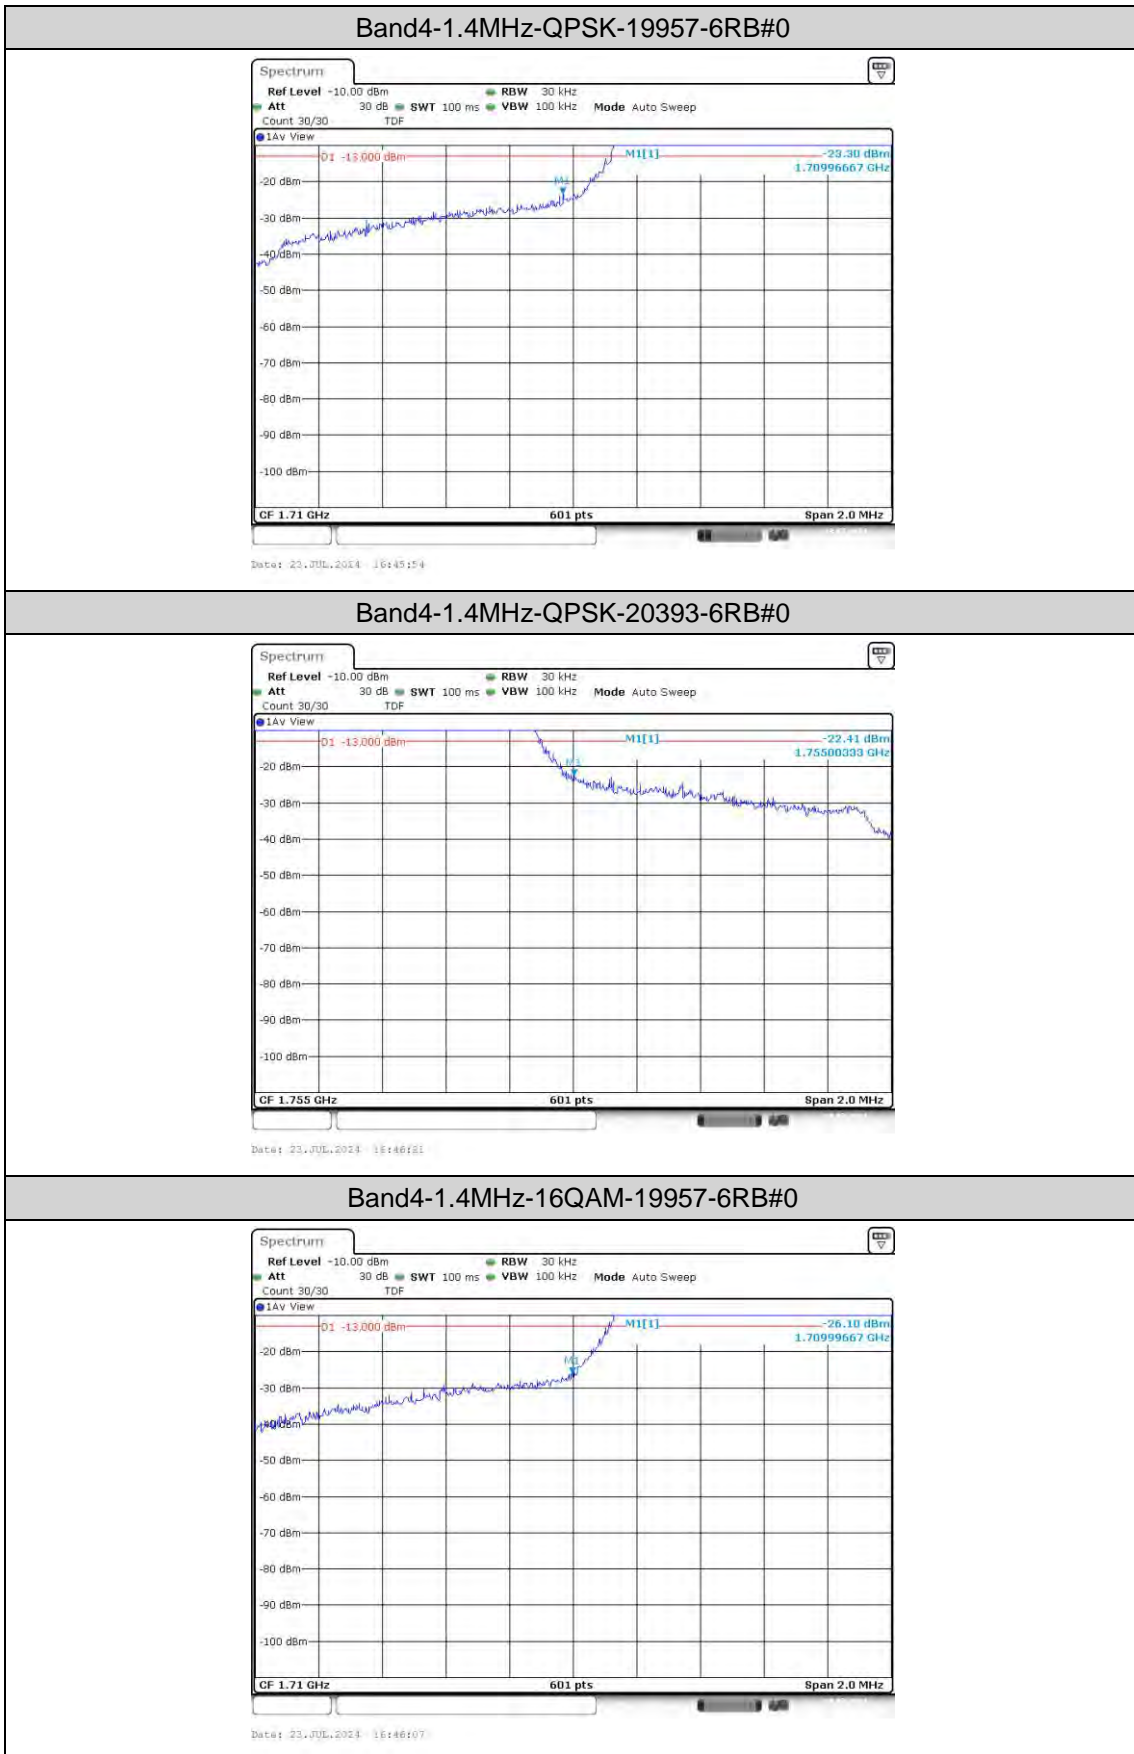

Test Graphs