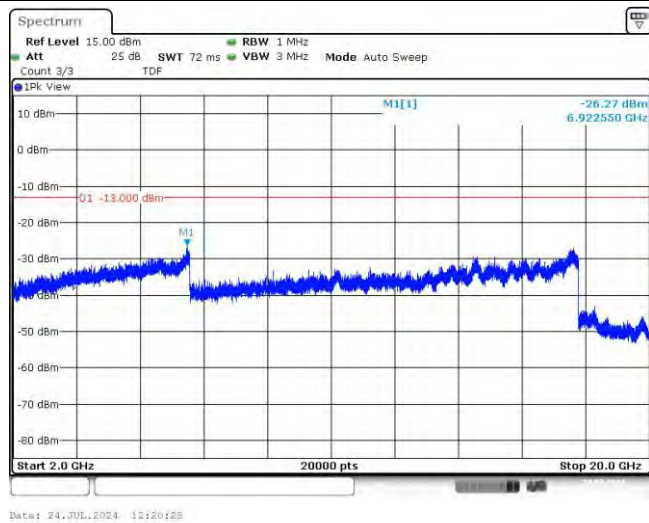

Band4-15MHz-QPSK-20175-75RB#0-Range1:30~1000MHz