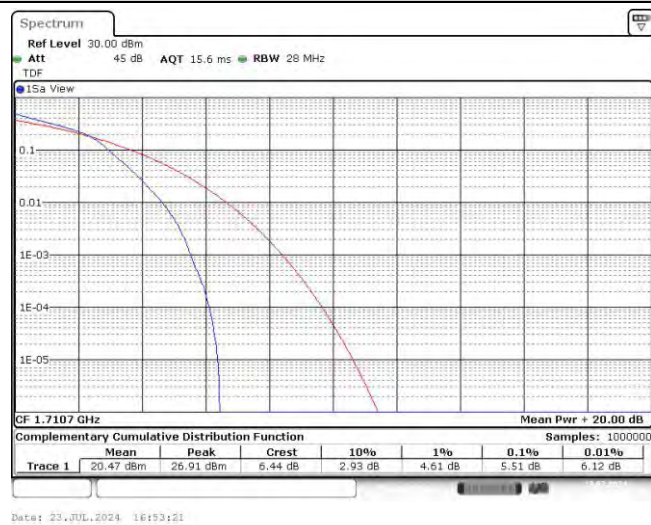

Test Graphs

Band4-1.4MHz-QPSK-20175-6RB#0

Band4-1.4MHz-QPSK-20393-1RB#0

Band4-1.4MHz-QPSK-20393-6RB#0

Band4-1.4MHz-16QAM-19957-1RB#0

Band4-1.4MHz-16QAM-19957-6RB#0

Band4-1.4MHz-16QAM-20175-1RB#0

Band4-1.4MHz-16QAM-20175-6RB#0