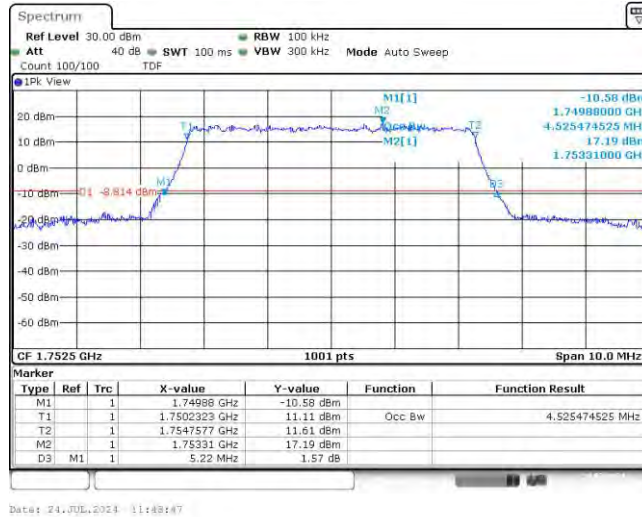

Band4-5MHz-16QAM-19975-25RB#0

Band4-5MHz-16QAM-20175-25RB#0

Band4-5MHz-16QAM-20375-25RB#0