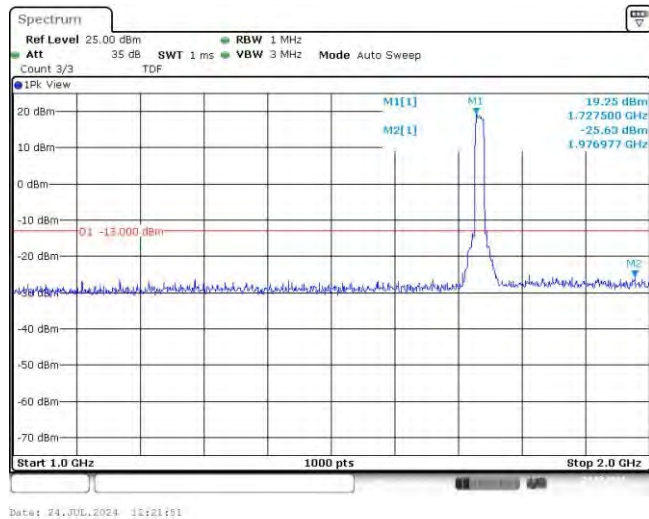

Band4-15MHz-16QAM-20025-75RB#0-Range2:1000~2000MHz

Band4-15MHz-16QAM-20025-75RB#0-Range3:2000~20000MHz

Band4-15MHz-16QAM-20175-75RB#0-Range1:30~1000MHz

Band4-15MHz-16QAM-20175-75RB#0-Range2:1000~2000MHz

Band4-15MHz-16QAM-20175-75RB#0-Range3:2000~20000MHz