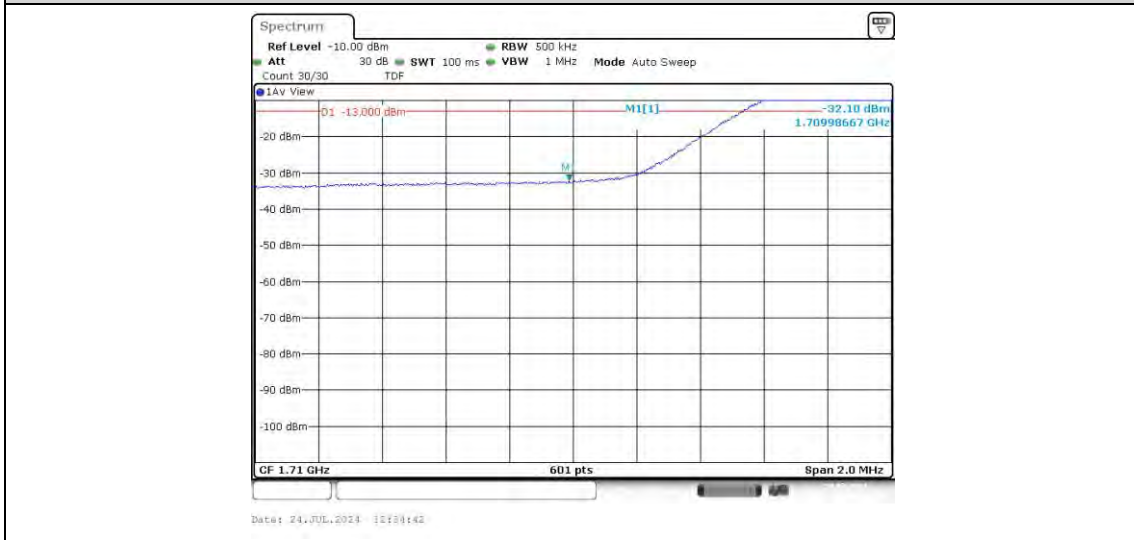

Band4-15MHz-QPSK-20325-75RB#0

Band4-15MHz-16QAM-20025-75RB#0

Band4-15MHz-16QAM-20325-75RB#0

Band4-20MHz-QPSK-20050-100RB#0

Band4-20MHz-QPSK-20300-100RB#0

Band4-20MHz-16QAM-20050-100RB#0

Band4-20MHz-16QAM-20300-100RB#0