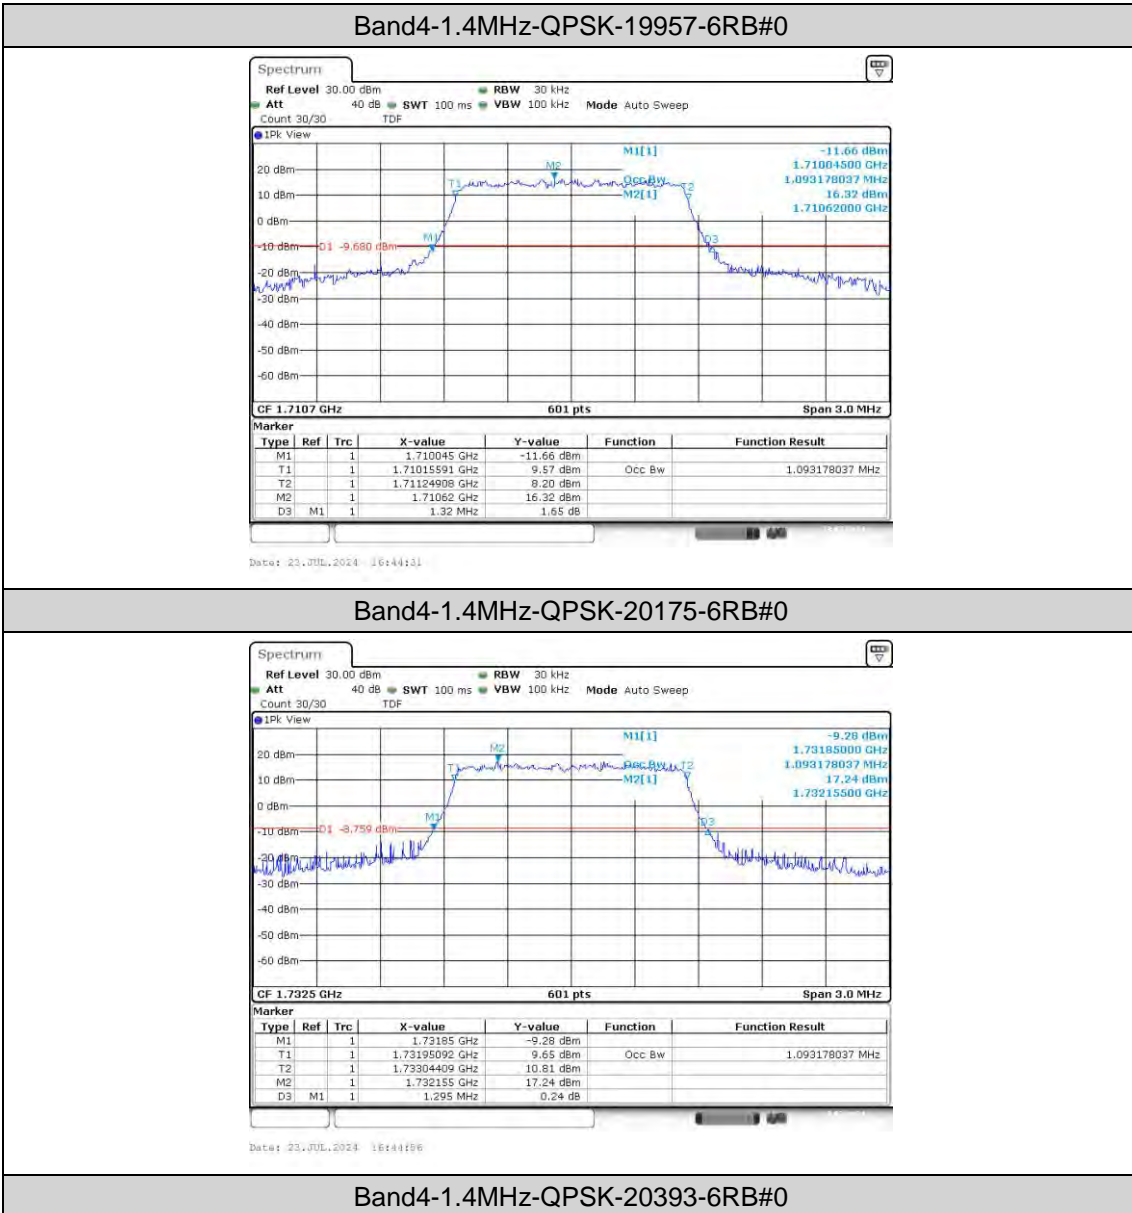

Test Graphs