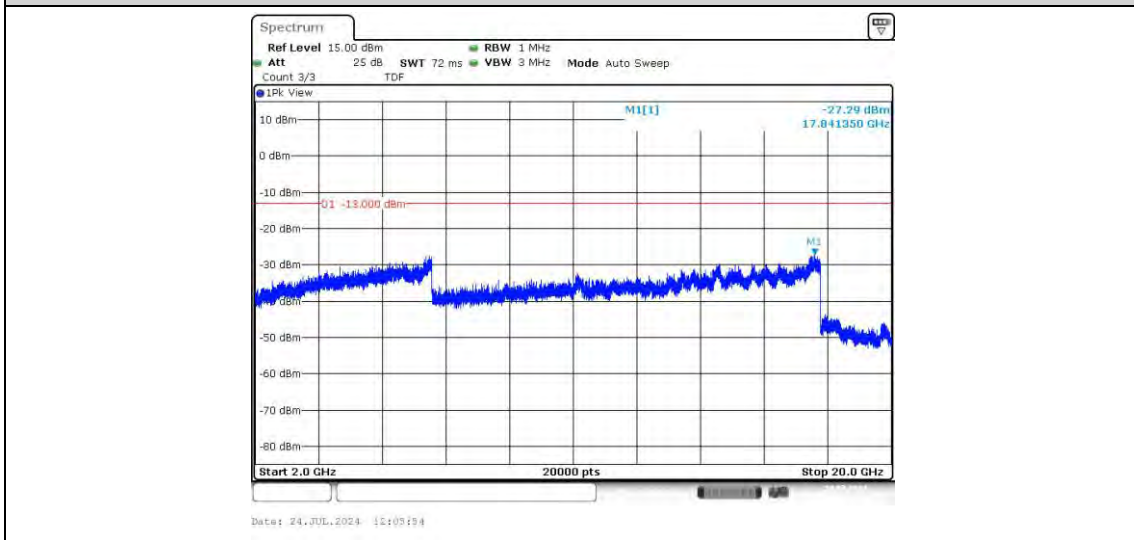

Band4-10MHz-16QAM-20175-50RB#0-Range1:30~1000MHz