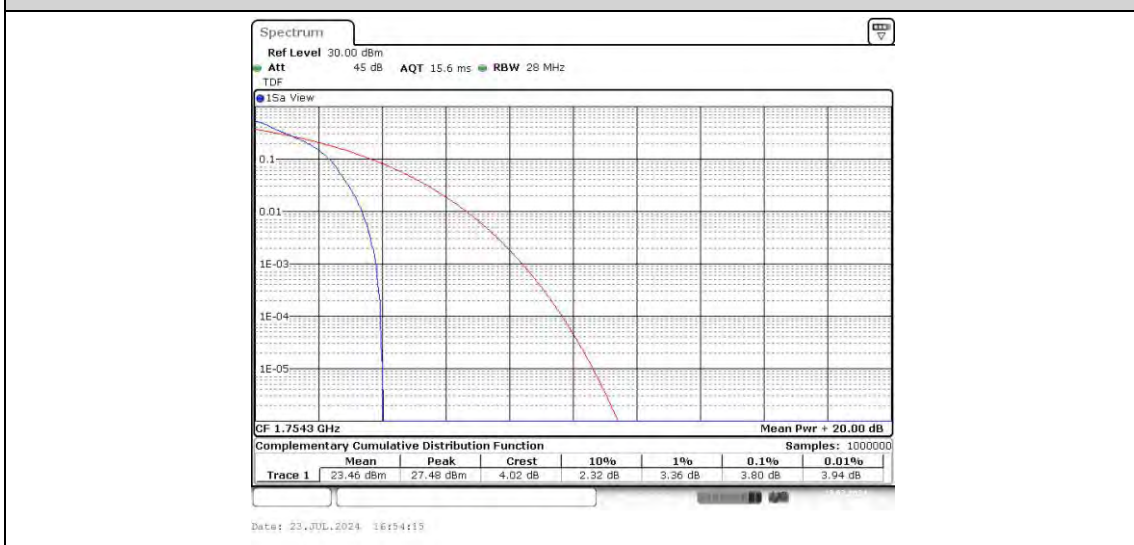

Test Graphs

Band4-1.4MHz-QPSK-20175-6RB#0

Band4-1.4MHz-QPSK-20393-1RB#0

Band4-1.4MHz-QPSK-20393-6RB#0

Band4-1.4MHz-16QAM-19957-1RB#0

Band4-1.4MHz-16QAM-19957-6RB#0

Band4-1.4MHz-16QAM-20175-1RB#0

Band4-1.4MHz-16QAM-20175-6RB#0