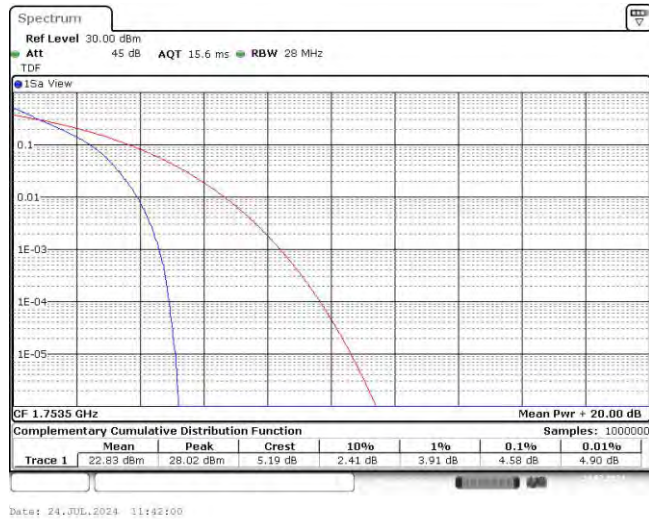

Band4-3MHz-16QAM-19965-15RB#0

Band4-3MHz-16QAM-20175-15RB#0

Band4-3MHz-16QAM-20385-15RB#0