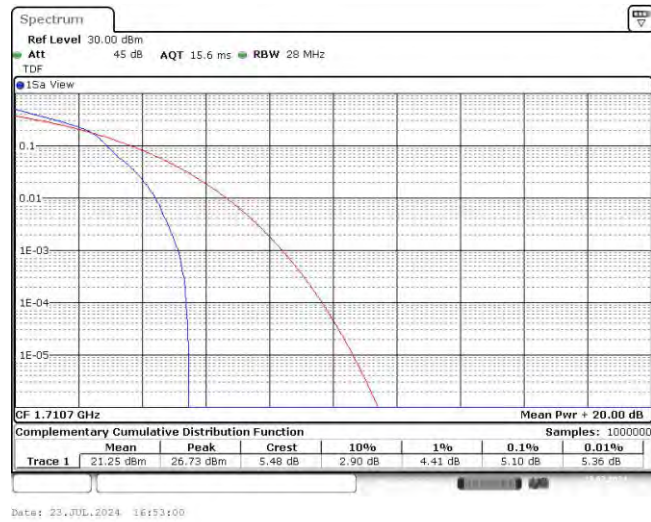

Test Graphs

Band4-1.4MHz-QPSK-20175-6RB#0

Band4-1.4MHz-QPSK-20393-1RB#0

Band4-1.4MHz-QPSK-20393-6RB#0

Band4-1.4MHz-16QAM-19957-1RB#0

Band4-1.4MHz-16QAM-19957-6RB#0

Band4-1.4MHz-16QAM-20175-1RB#0

Band4-1.4MHz-16QAM-20175-6RB#0