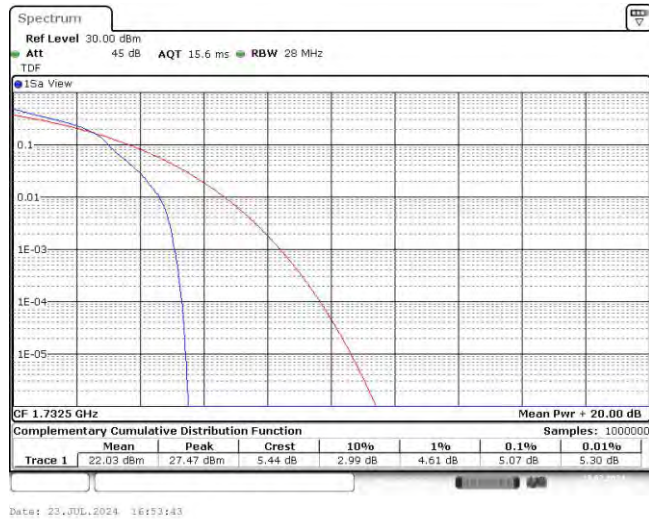

Test Graphs

Band4-1.4MHz-QPSK-20175-6RB#0

Band4-1.4MHz-QPSK-20393-1RB#0

Band4-1.4MHz-QPSK-20393-6RB#0

Band4-1.4MHz-16QAM-19957-1RB#0

Band4-1.4MHz-16QAM-19957-6RB#0

Band4-1.4MHz-16QAM-20175-1RB#0

Band4-1.4MHz-16QAM-20175-6RB#0