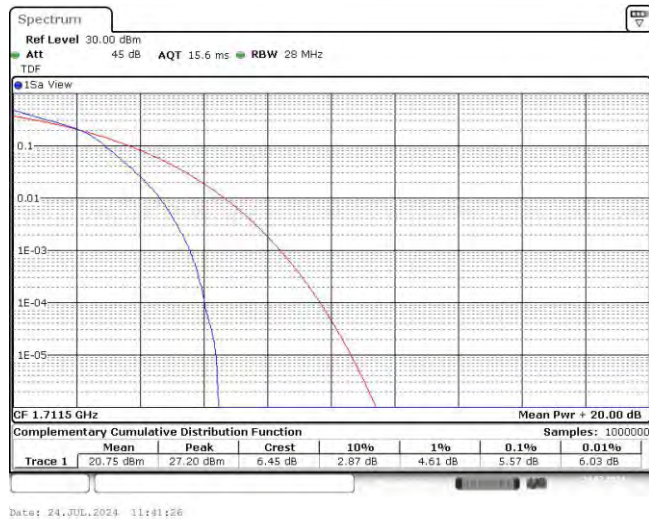

Band4-3MHz-16QAM-19965-15RB#0