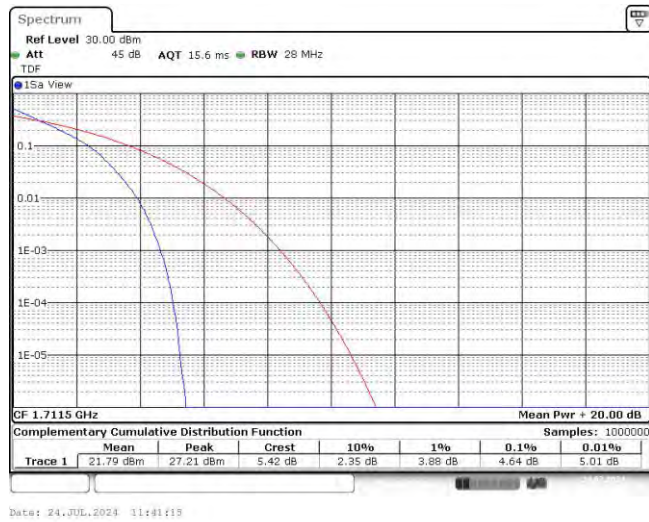

Band4-3MHz-QPSK-19965-15RB#0