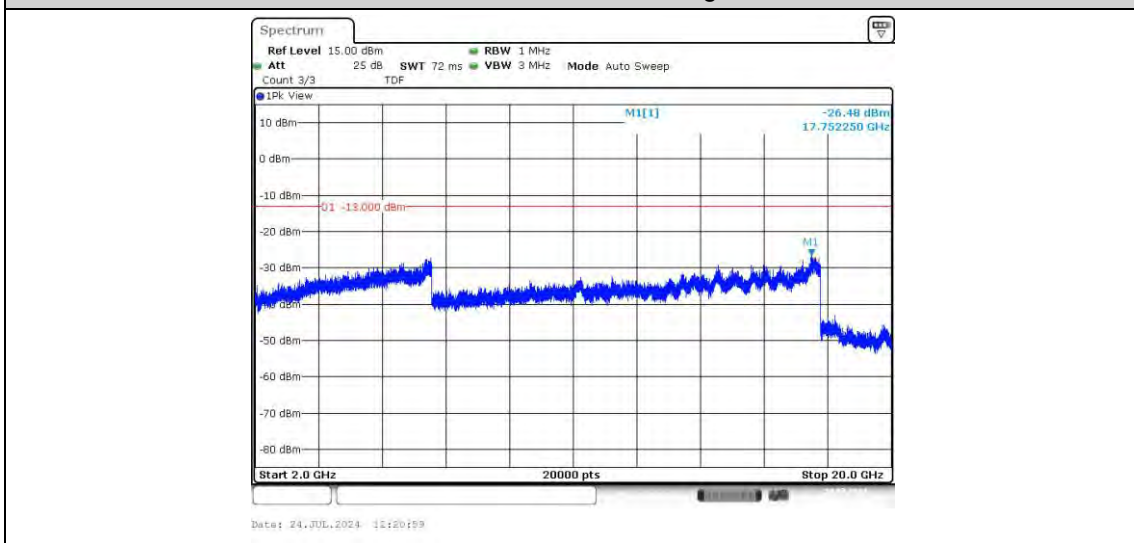

Band4-15MHz-16QAM-20175-75RB#0-Range1:30~1000MHz