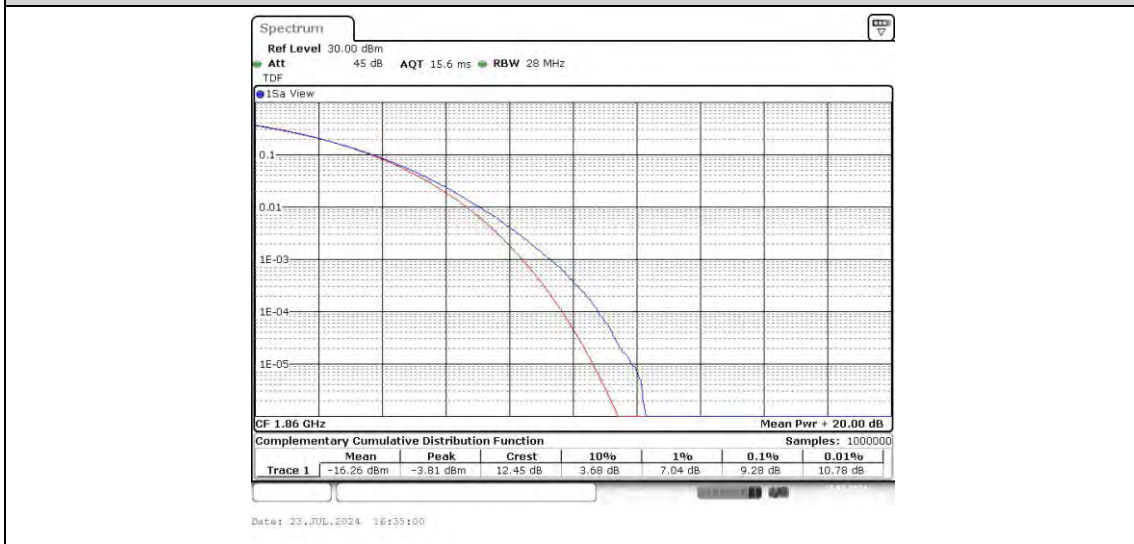

Band2-20MHz-QPSK-18900-100RB#0