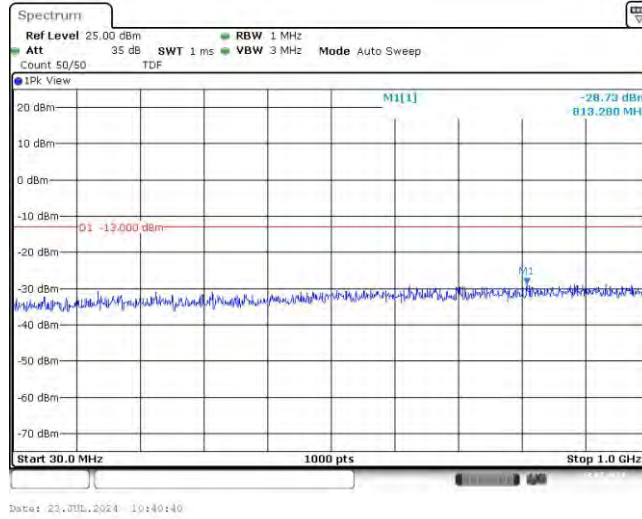

Test Graphs

Band2-1.4MHz-QPSK-18607-6RB#0-Range1:30~1000MHz