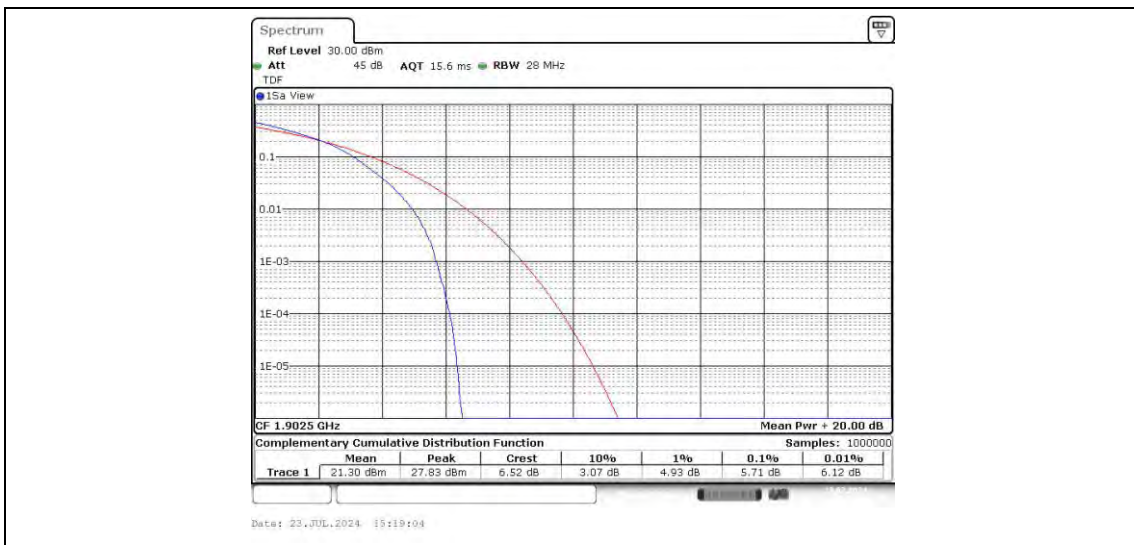

Band2-20MHz-QPSK-18700-100RB#0