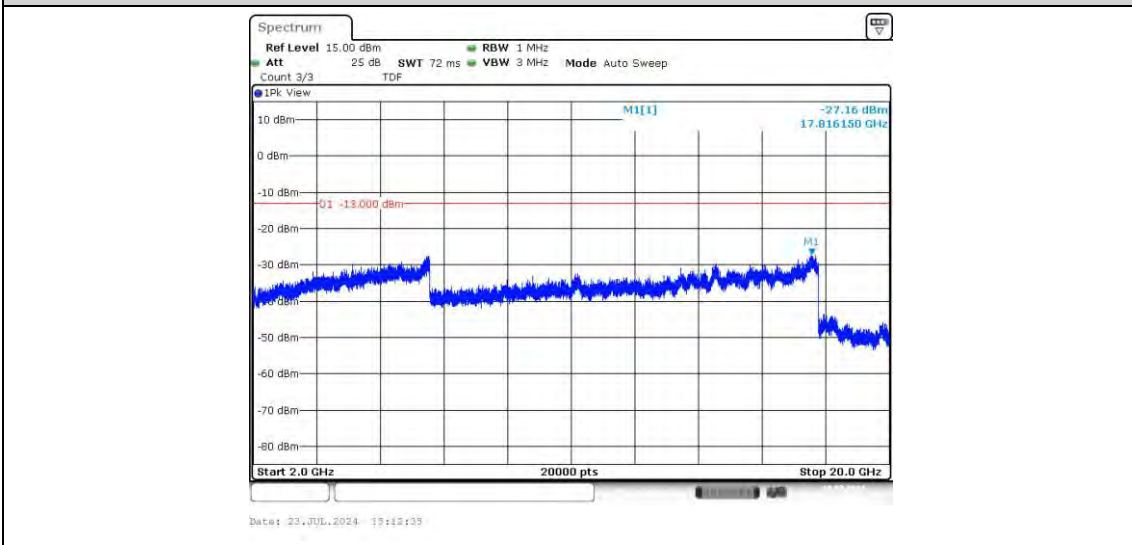

Band2-15MHz-16QAM-18900-75RB#0-Range1:30~1000MHz