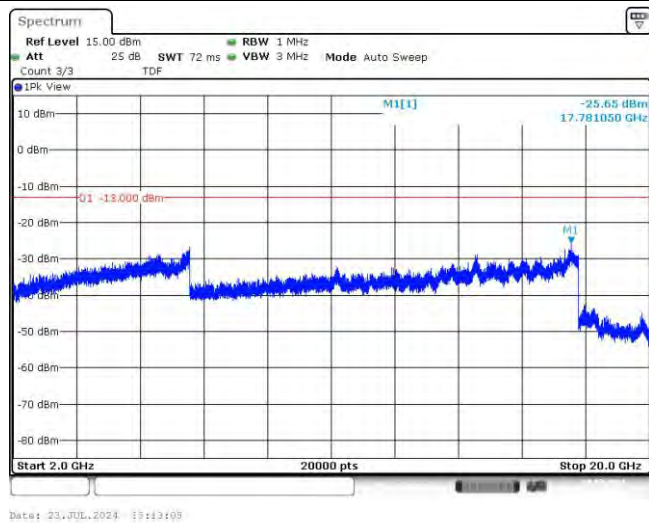

Band2-15MHz-QPSK-19125-75RB#0-Range1:30~1000MHz