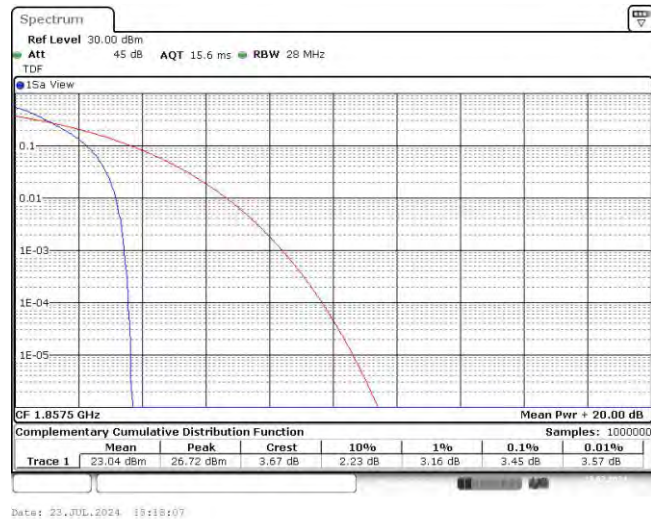

Band2-10MHz-16QAM-18650-50RB#0

Band2-10MHz-16QAM-18900-50RB#0

Band2-10MHz-16QAM-19150-50RB#0

Band2-15MHz-QPSK-18675-75RB#0

Band2-15MHz-QPSK-18900-75RB#0

Band2-15MHz-QPSK-19125-75RB#0

Band2-15MHz-16QAM-18675-75RB#0