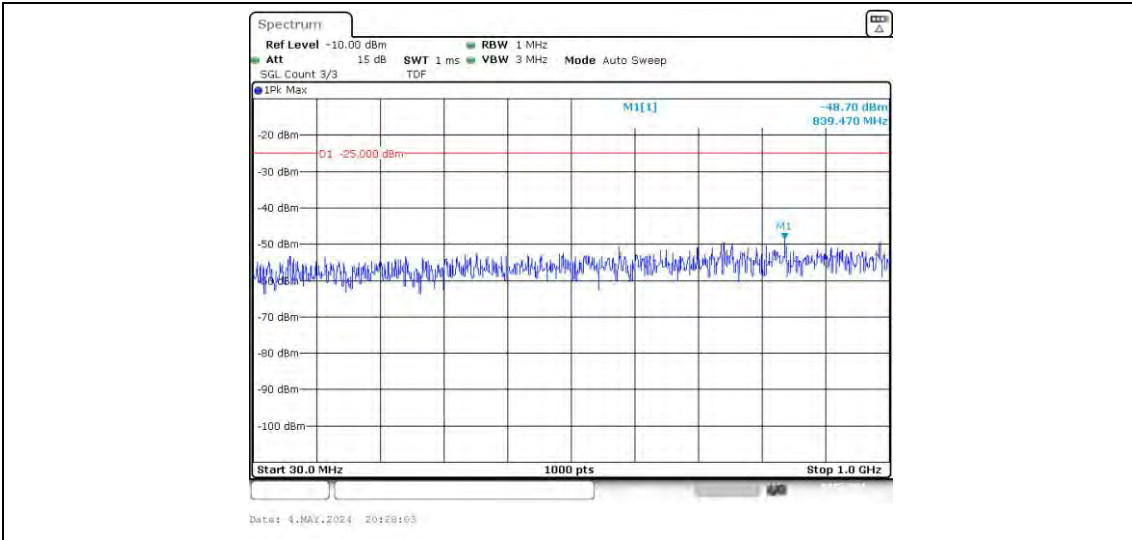

Band41-10MHz-16QAM-39700-1RB#0-Range1:30~1000MHz