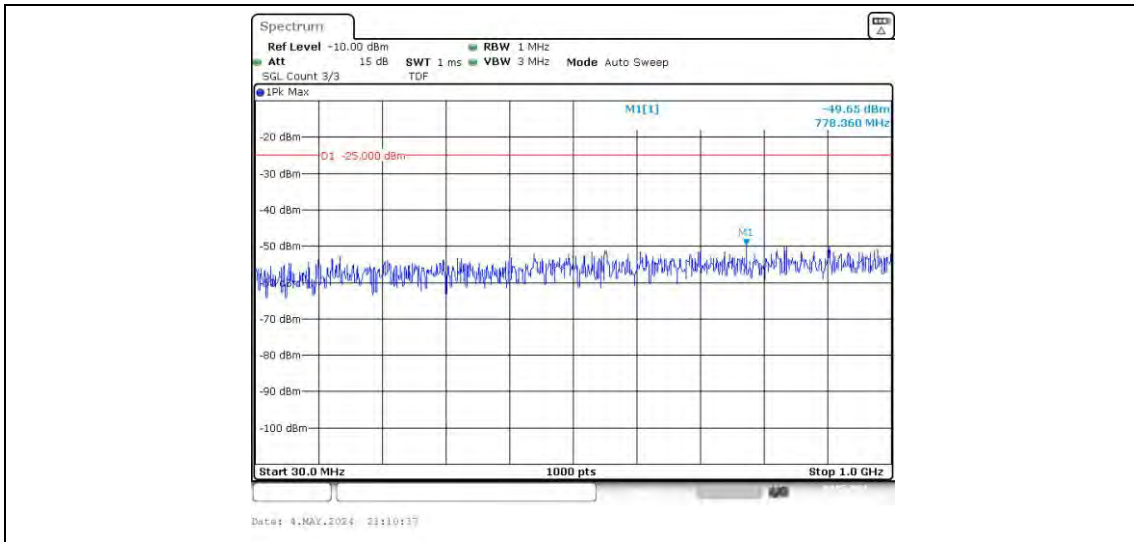

Band41-20MHz-16QAM-40620-1RB#0-Range1:30~1000MHz