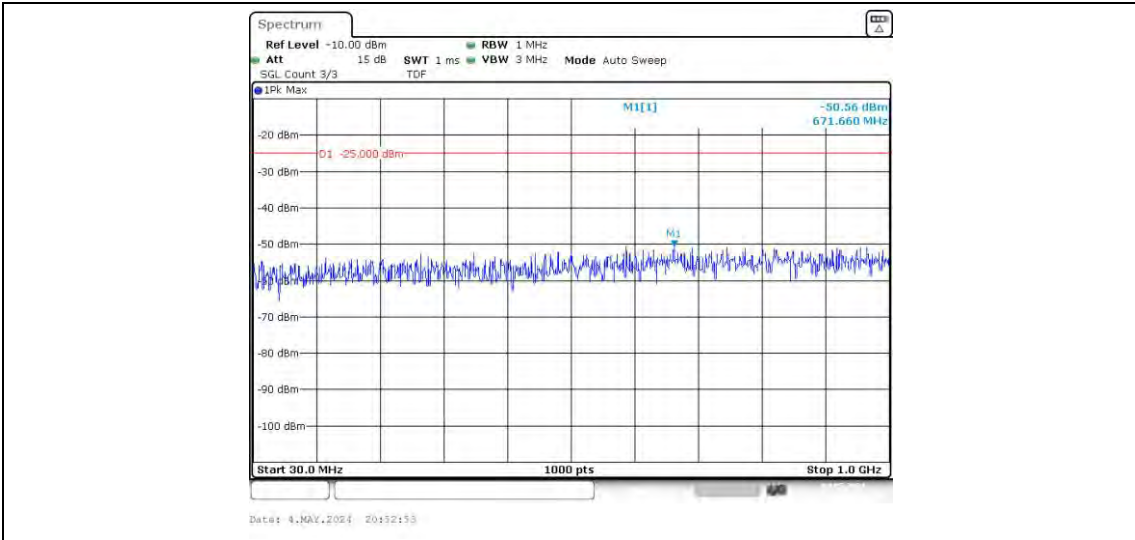

Band41-15MHz-16QAM-41515-75RB#0-Range1:30~1000MHz