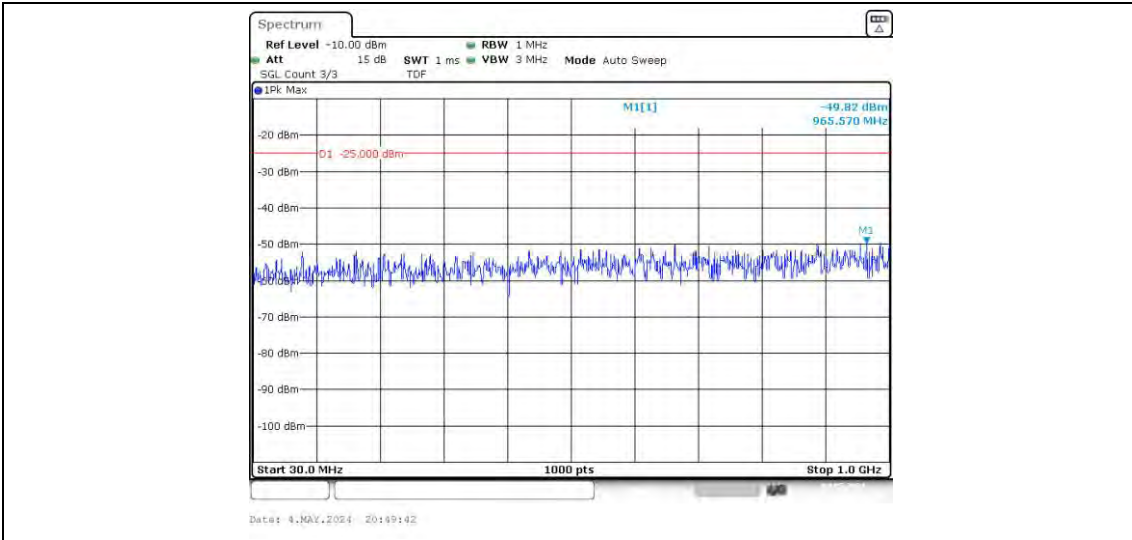

Band41-15MHz-QPSK-40620-1RB#0-Range1:30~1000MHz