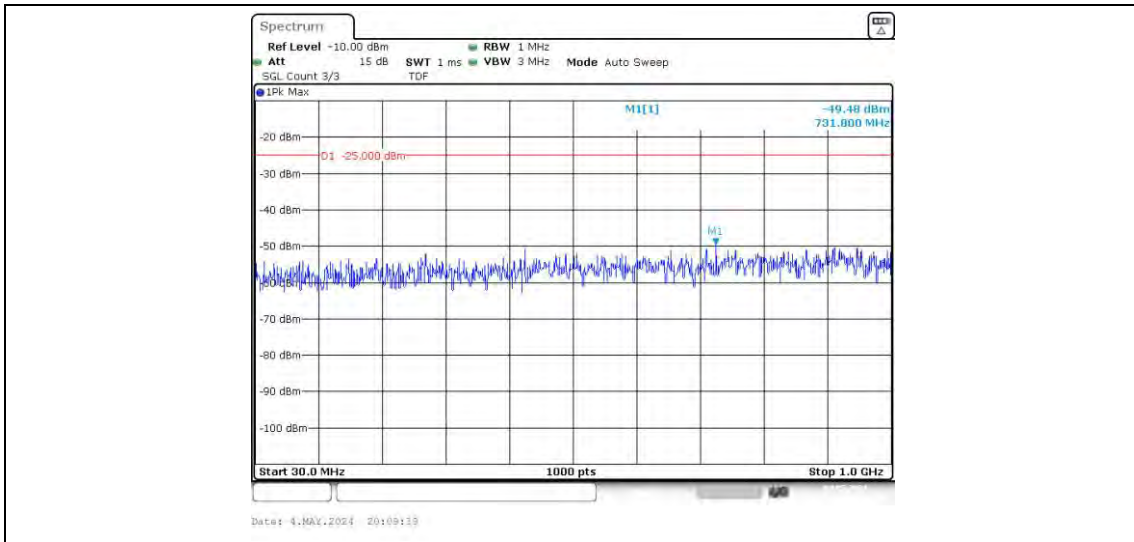

Band41-5MHz-16QAM-40620-1RB#0-Range1:30~1000MHz