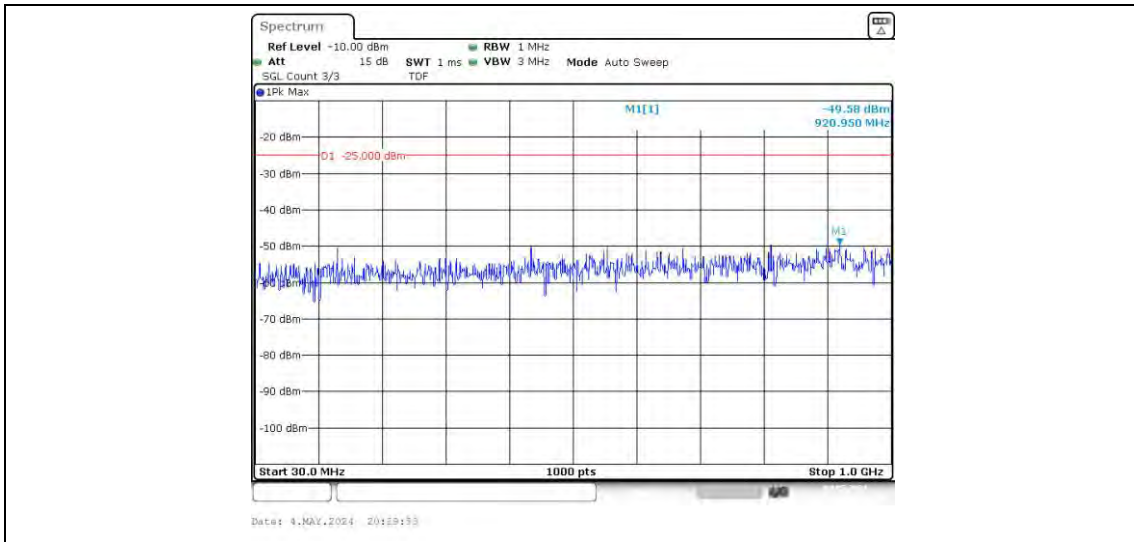

Band41-10MHz-16QAM-40620-1RB#0-Range1:30~1000MHz