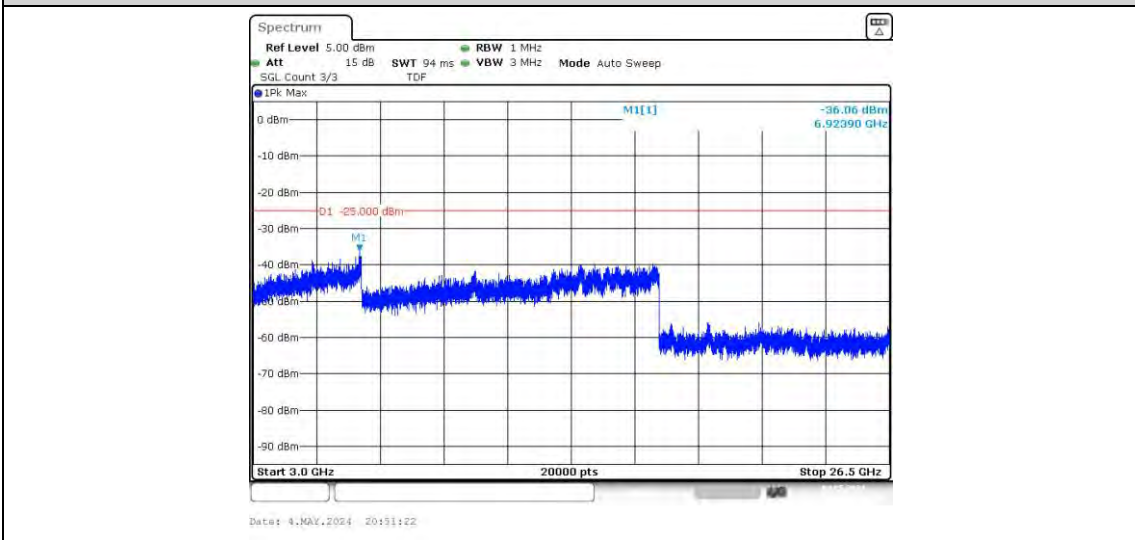

Band41-15MHz-16QAM-40620-75RB#0-Range3:3000~26500MHz