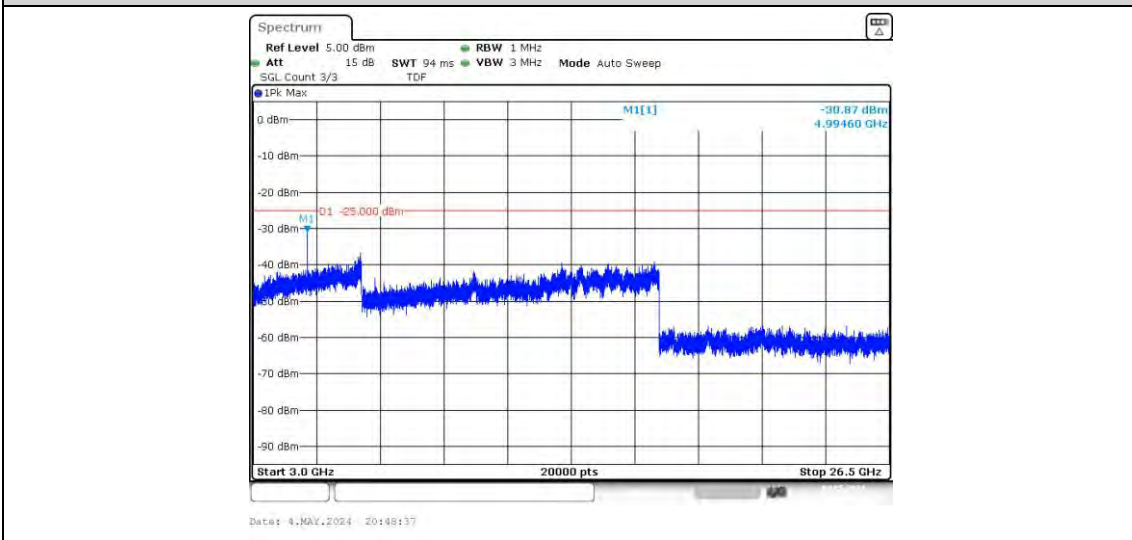

Band41-15MHz-16QAM-39725-1RB#0-Range3:3000~26500MHz

Band41-15MHz-16QAM-39725-75RB#0-Range1:30~1000MHz