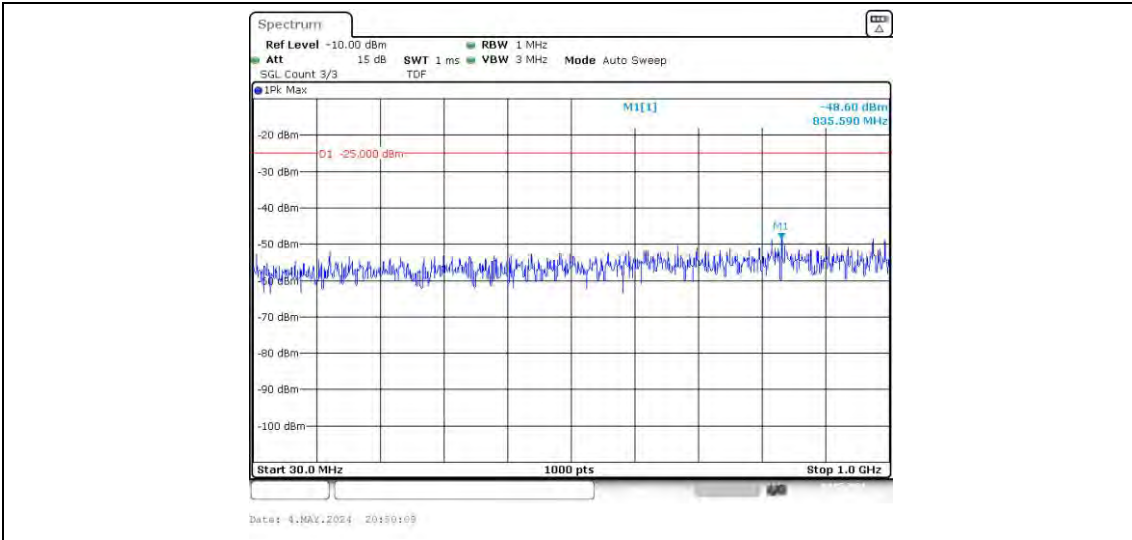

Band41-15MHz-16QAM-40620-1RB#0-Range1:30~1000MHz