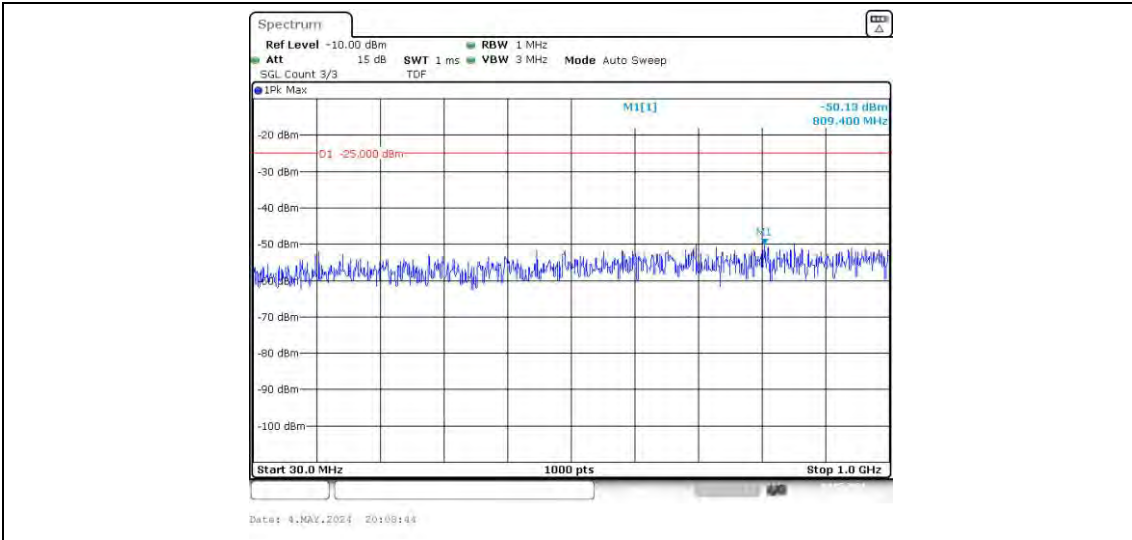

Band41-5MHz-16QAM-39675-25RB#0-Range1:30~1000MHz