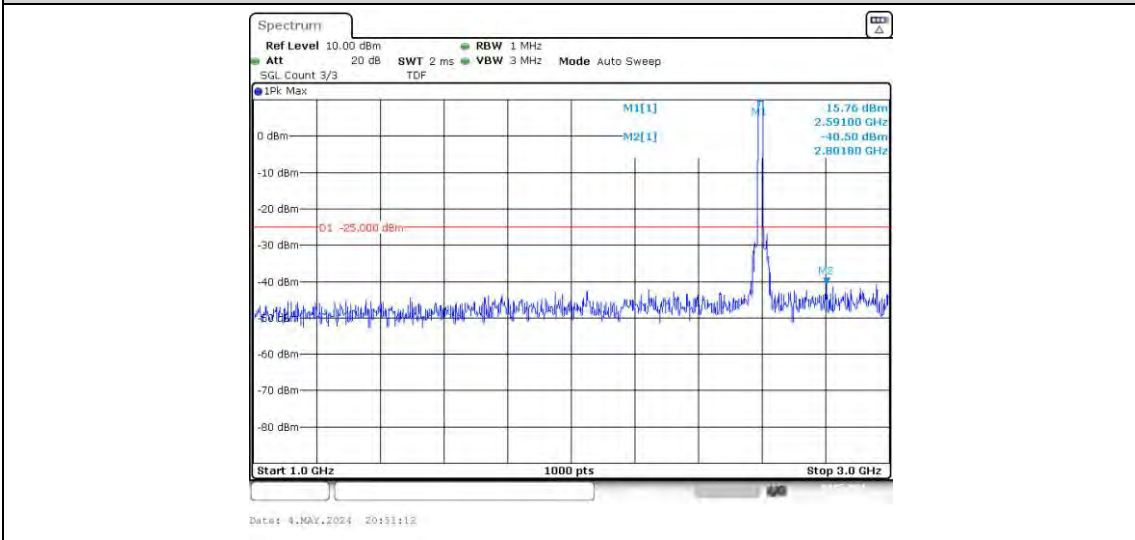

Band41-15MHz-16QAM-40620-75RB#0-Range2:1000~3000MHz