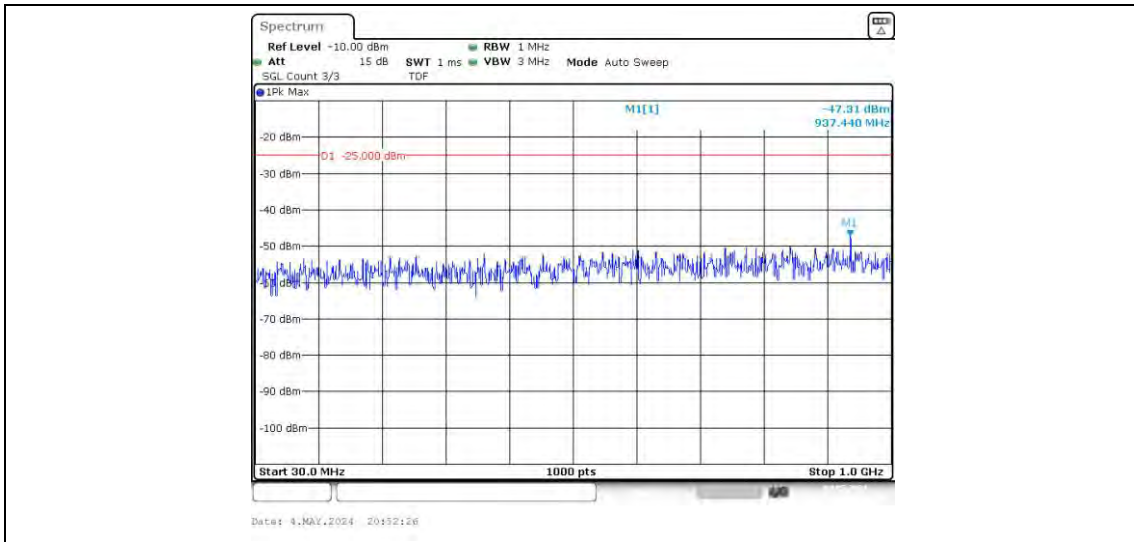

Band41-15MHz-QPSK-41515-75RB#0-Range1:30~1000MHz