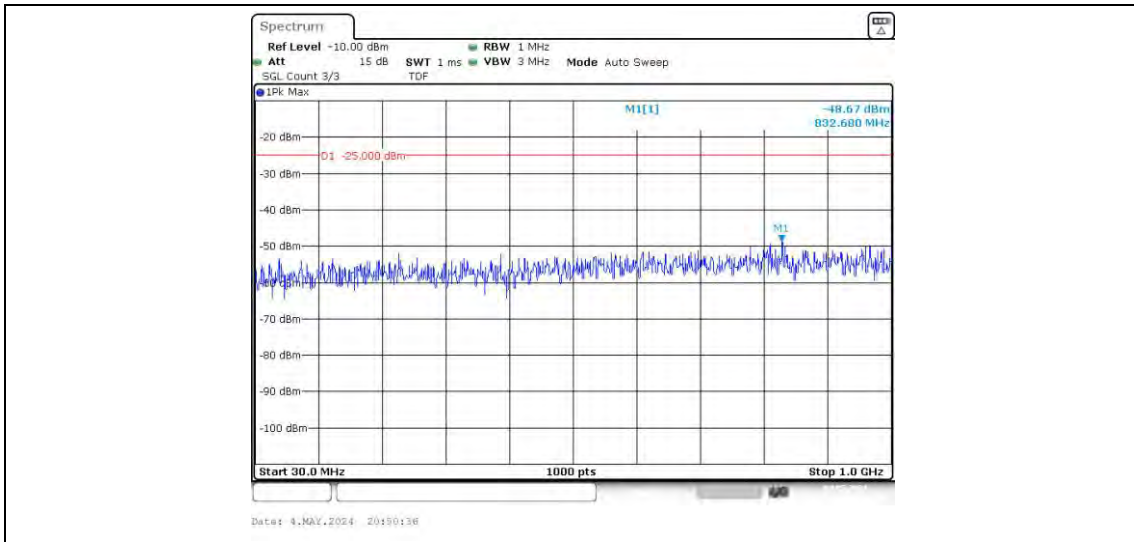

Band41-15MHz-QPSK-40620-75RB#0-Range1:30~1000MHz