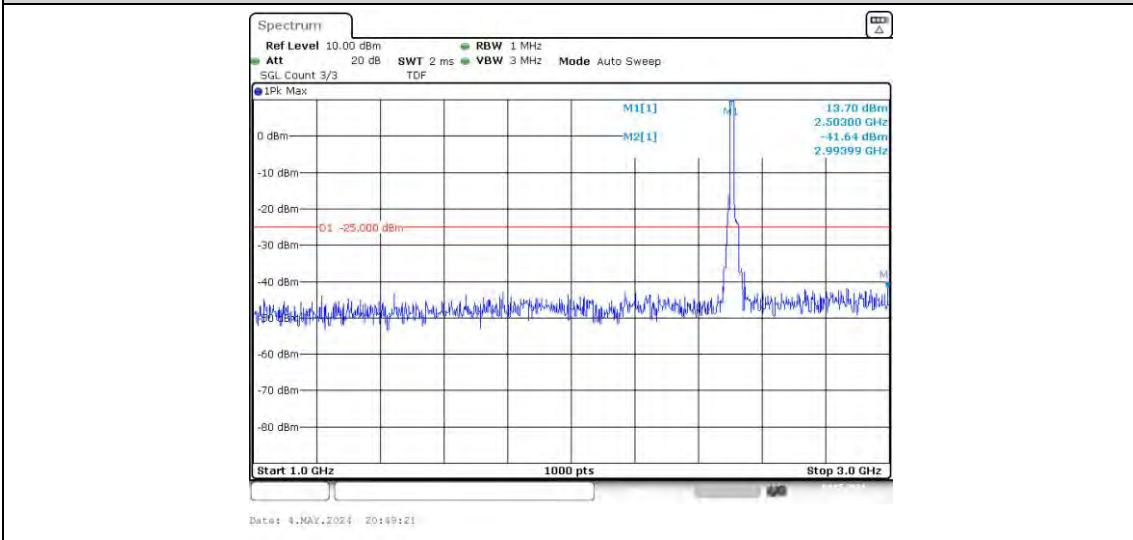

Band41-15MHz-16QAM-39725-1RB#0-Range2:1000~3000MHz

Band41-15MHz-16QAM-39725-1RB#0-Range3:3000~26500MHz

Band41-15MHz-16QAM-39725-75RB#0-Range1:30~1000MHz

Band41-15MHz-16QAM-39725-75RB#0-Range2:1000~3000MHz