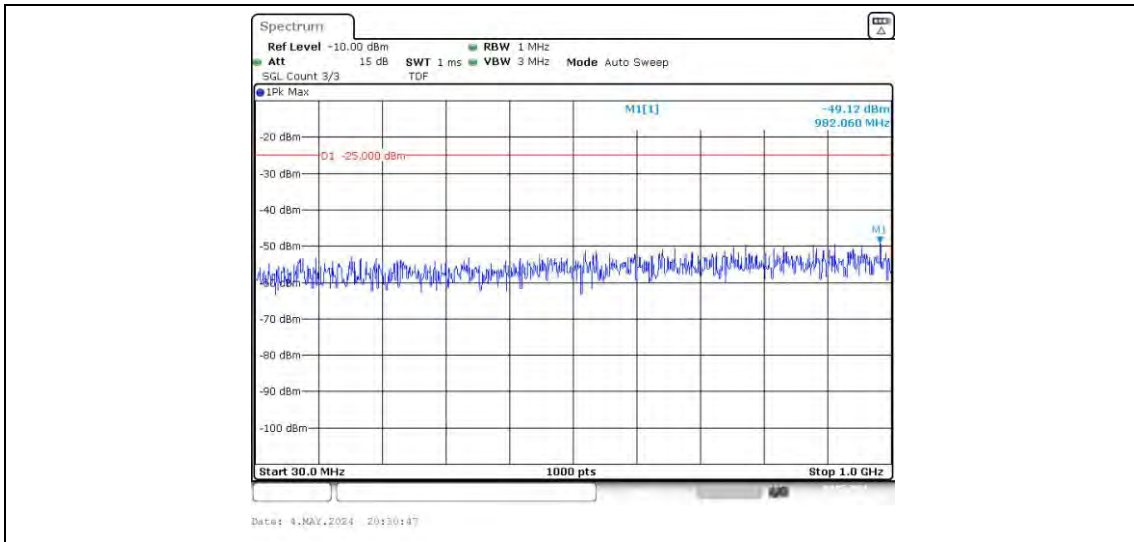

Band41-10MHz-16QAM-40620-50RB#0-Range1:30~1000MHz