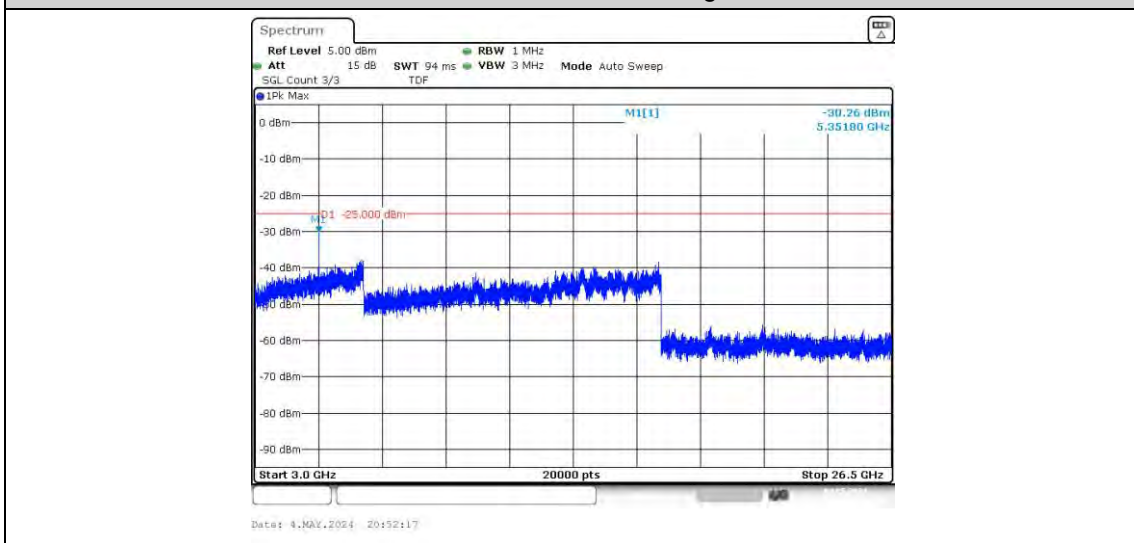

Band41-15MHz-16QAM-41515-1RB#0-Range3:3000~26500MHz