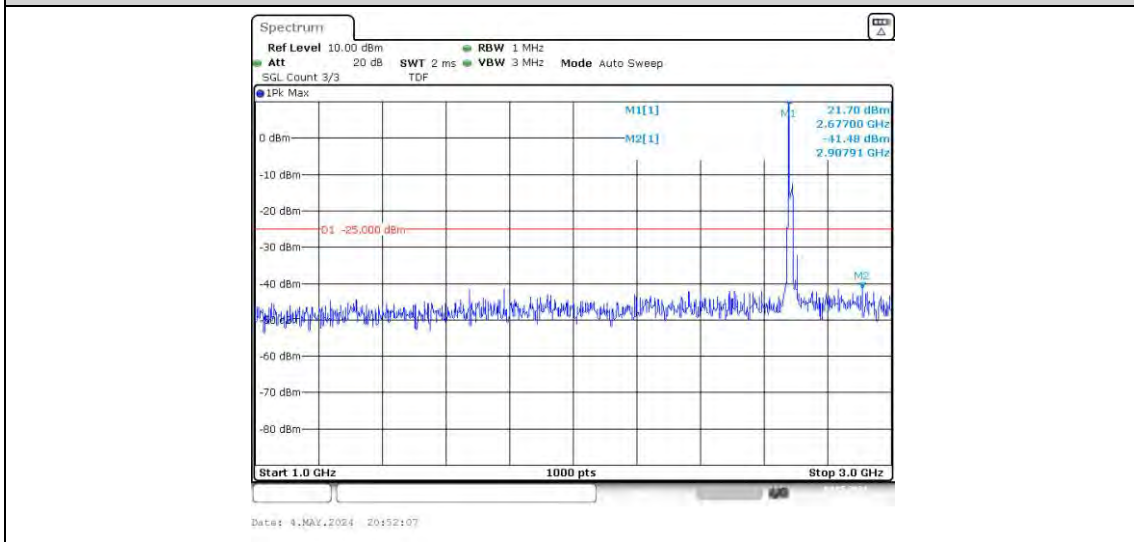

Band41-15MHz-16QAM-41515-1RB#0-Range2:1000~3000MHz