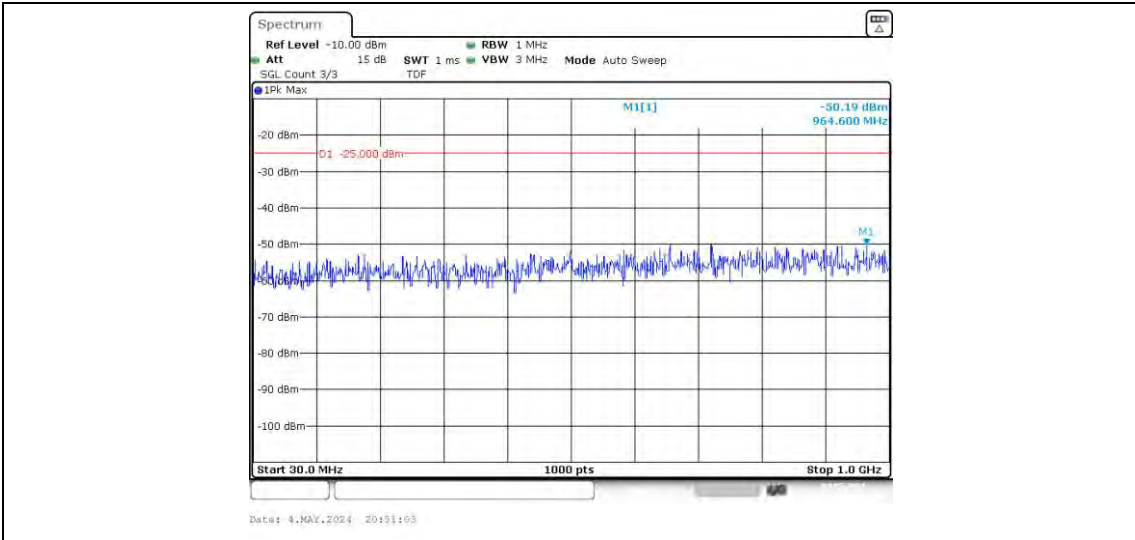

Band41-15MHz-16QAM-40620-75RB#0-Range1:30~1000MHz