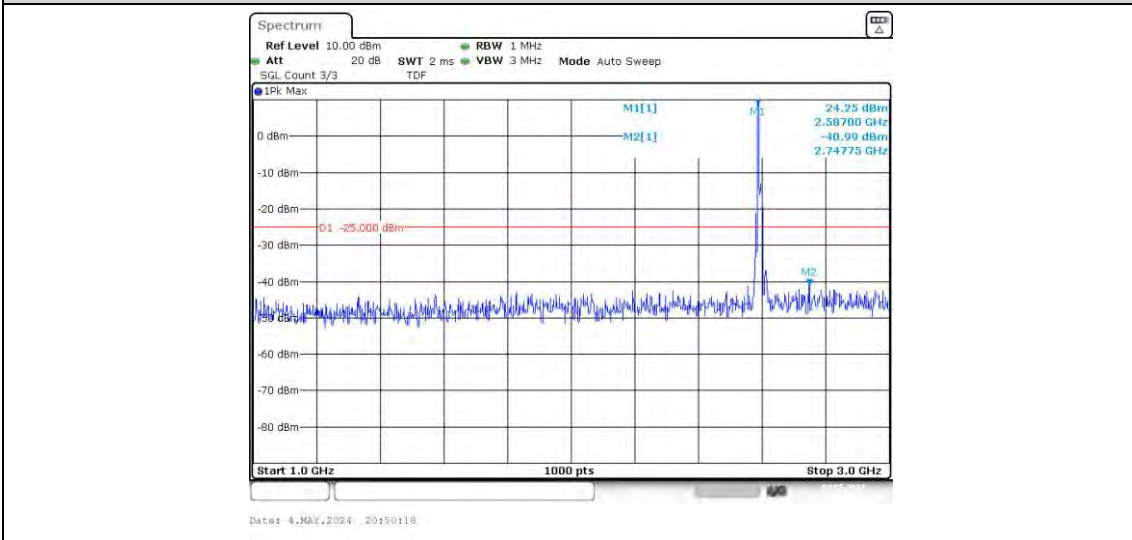

Band41-15MHz-16QAM-40620-1RB#0-Range2:1000~3000MHz