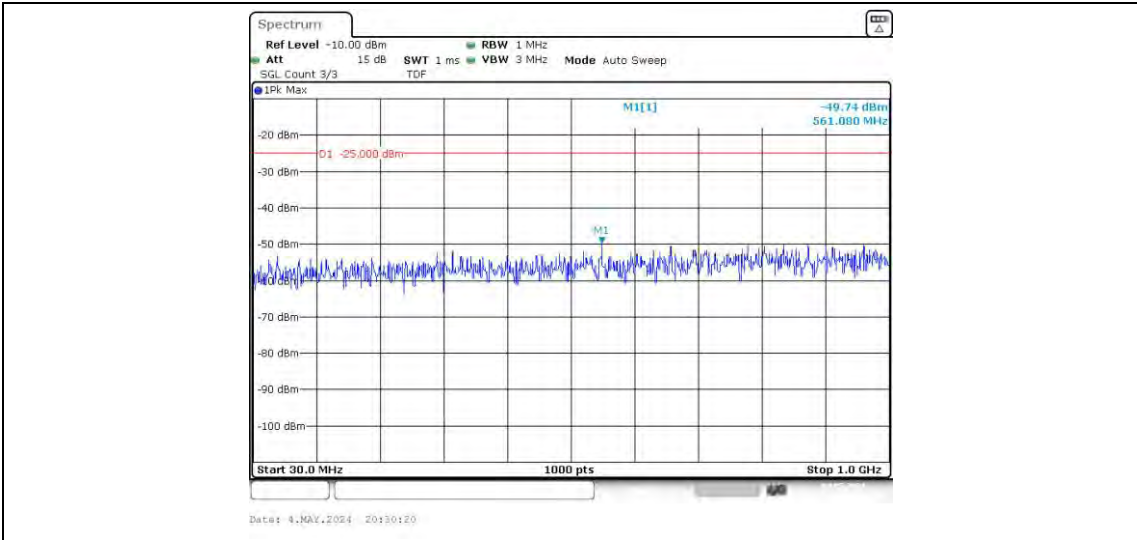

Band41-10MHz-QPSK-40620-50RB#0-Range1:30~1000MHz