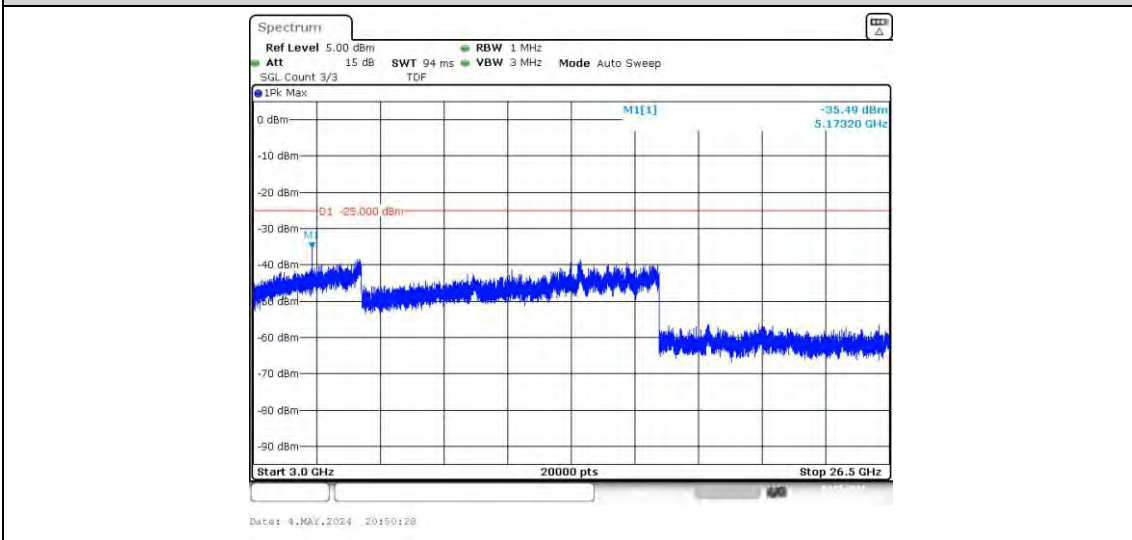

Band41-15MHz-16QAM-39725-75RB#0-Range3:3000~26500MHz

Band41-15MHz-16QAM-40620-1RB#0-Range1:30~1000MHz

Band41-15MHz-16QAM-40620-1RB#0-Range2:1000~3000MHz

Band41-15MHz-16QAM-40620-1RB#0-Range3:3000~26500MHz