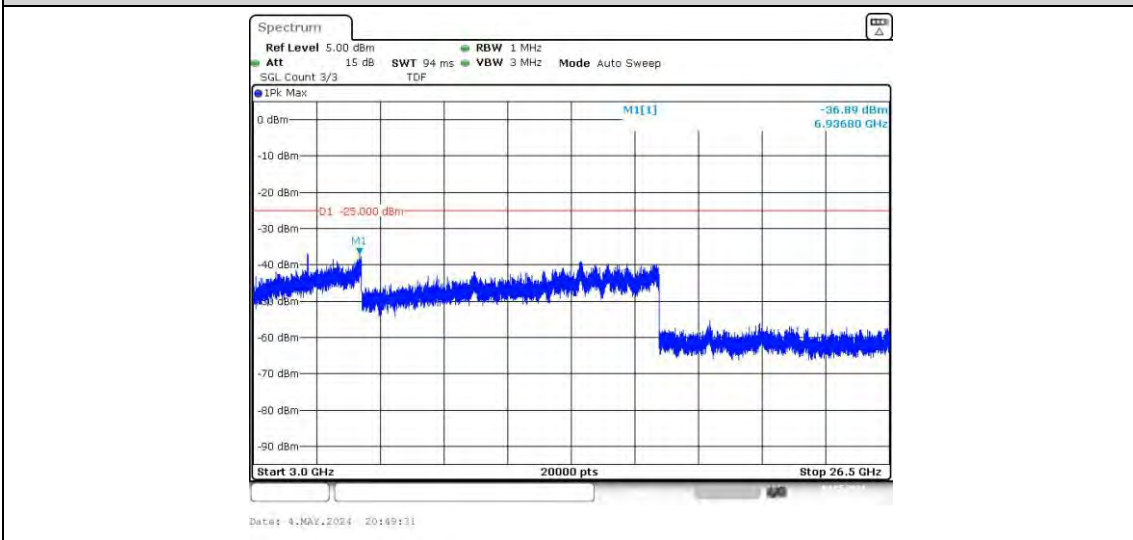

Band41-15MHz-16QAM-39725-75RB#0-Range3:3000~26500MHz