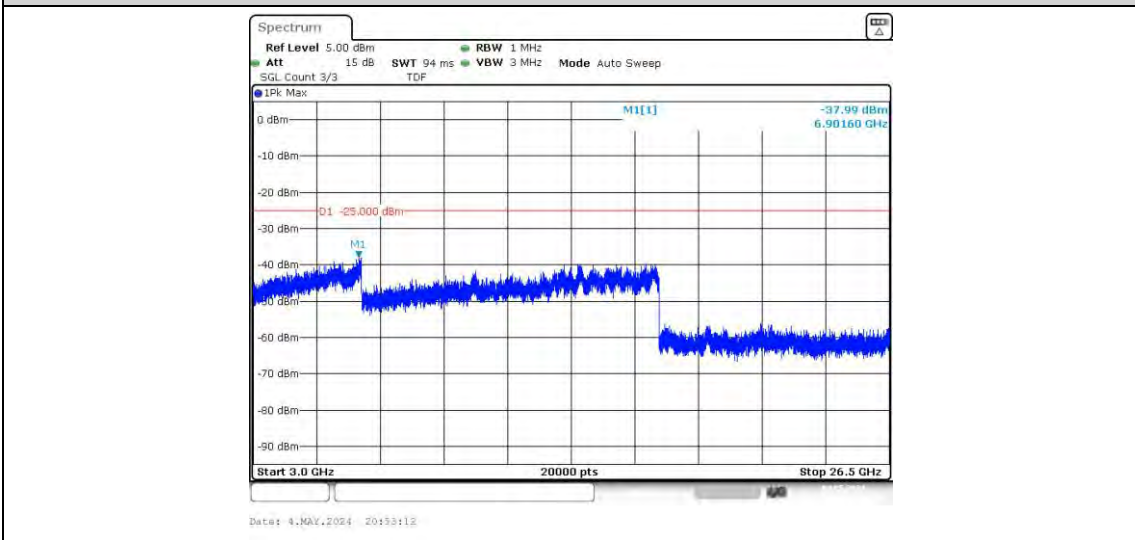

Band41-15MHz-16QAM-41515-75RB#0-Range3:3000~26500MHz