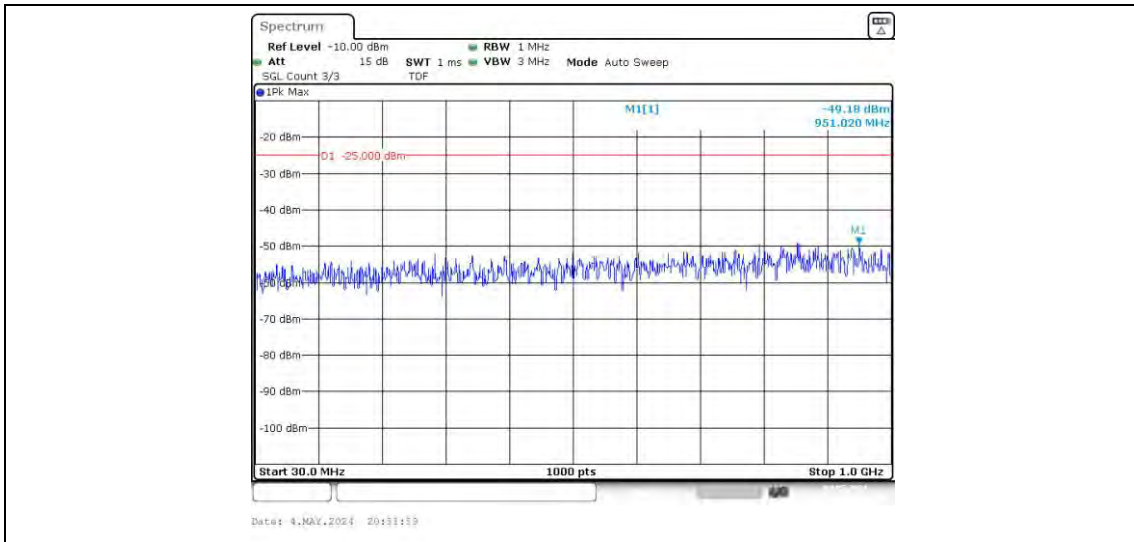

Band41-15MHz-16QAM-40620-75RB#0-Range1:30~1000MHz

Band41-15MHz-16QAM-40620-75RB#0-Range2:1000~3000MHz

Band41-15MHz-16QAM-40620-75RB#0-Range3:3000~26500MHz

Band41-15MHz-16QAM-41515-1RB#0-Range1:30~1000MHz