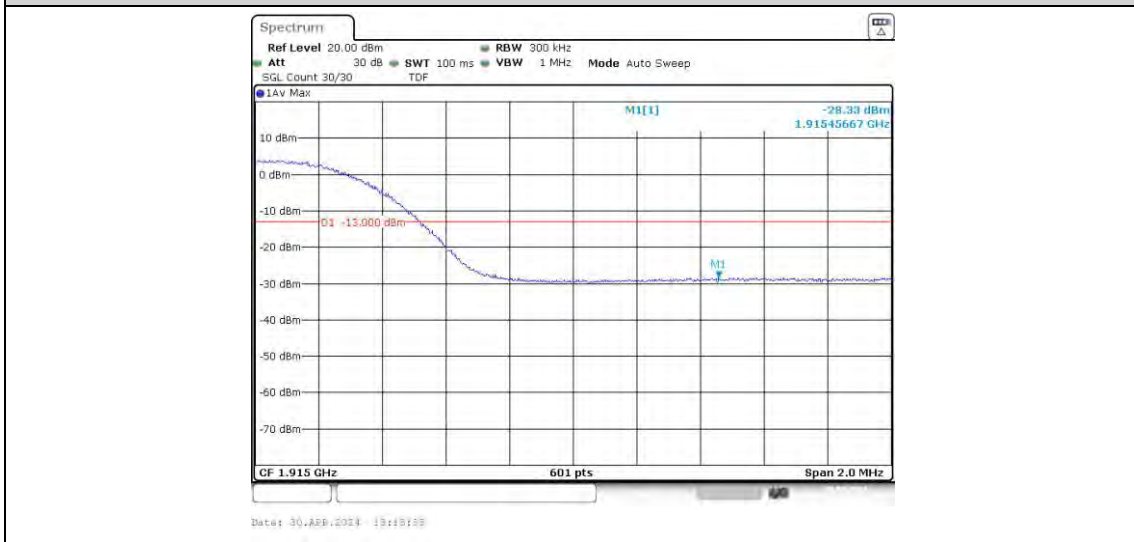

Band25-20MHz-QPSK-26140-100RB#0