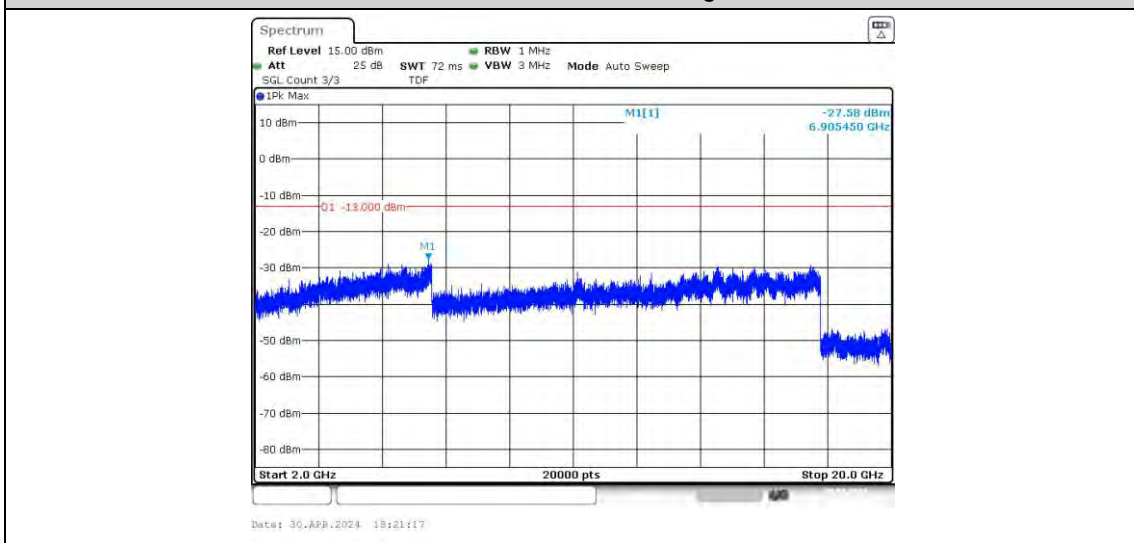

Band25-15MHz-16QAM-26115-75RB#0-Range1:30~1000MHz