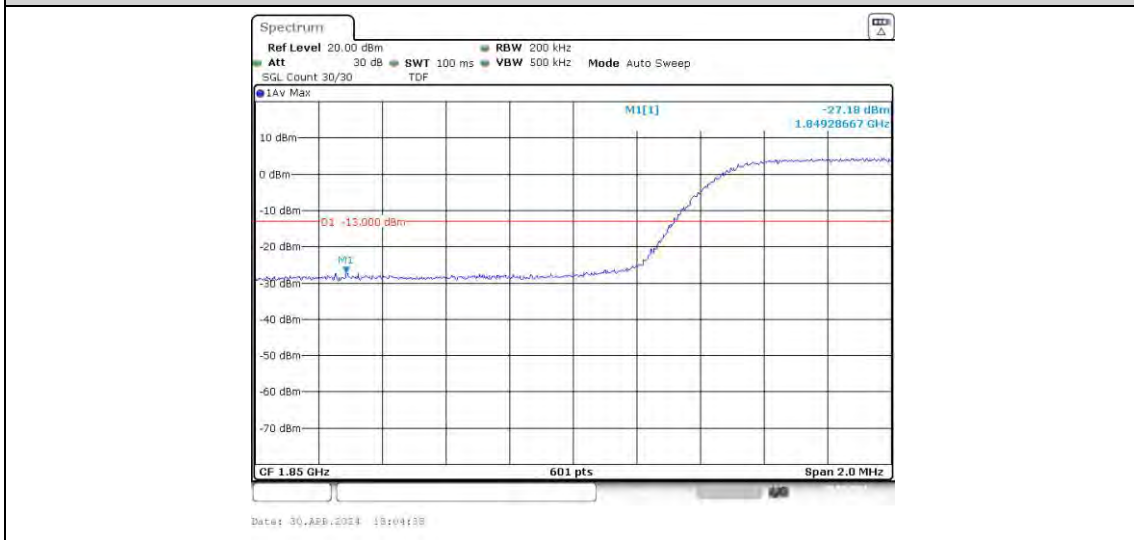

Band25-10MHz-16QAM-26640-50RB#0