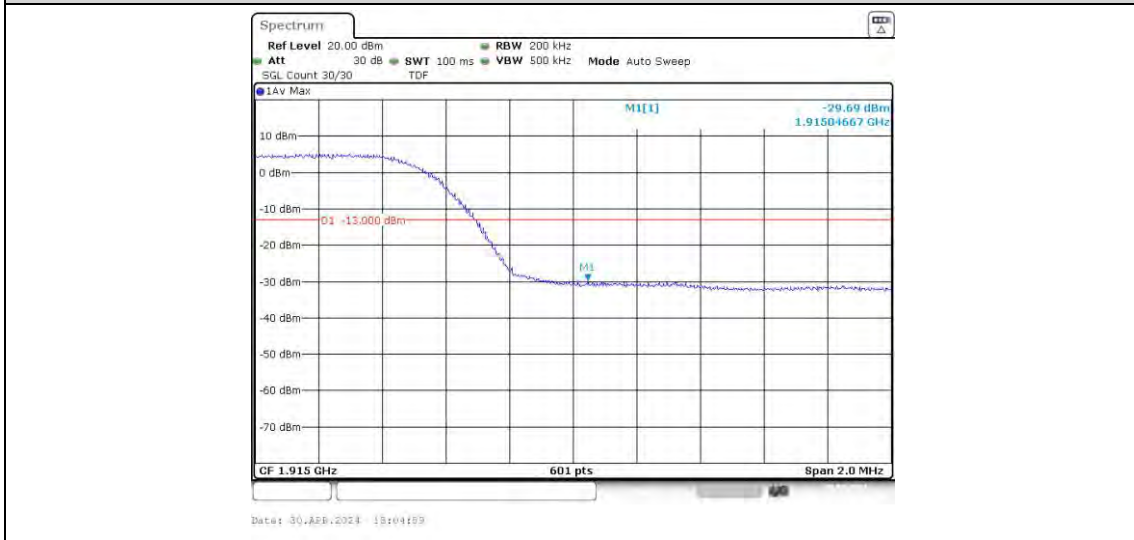

Band25-10MHz-16QAM-26090-50RB#0