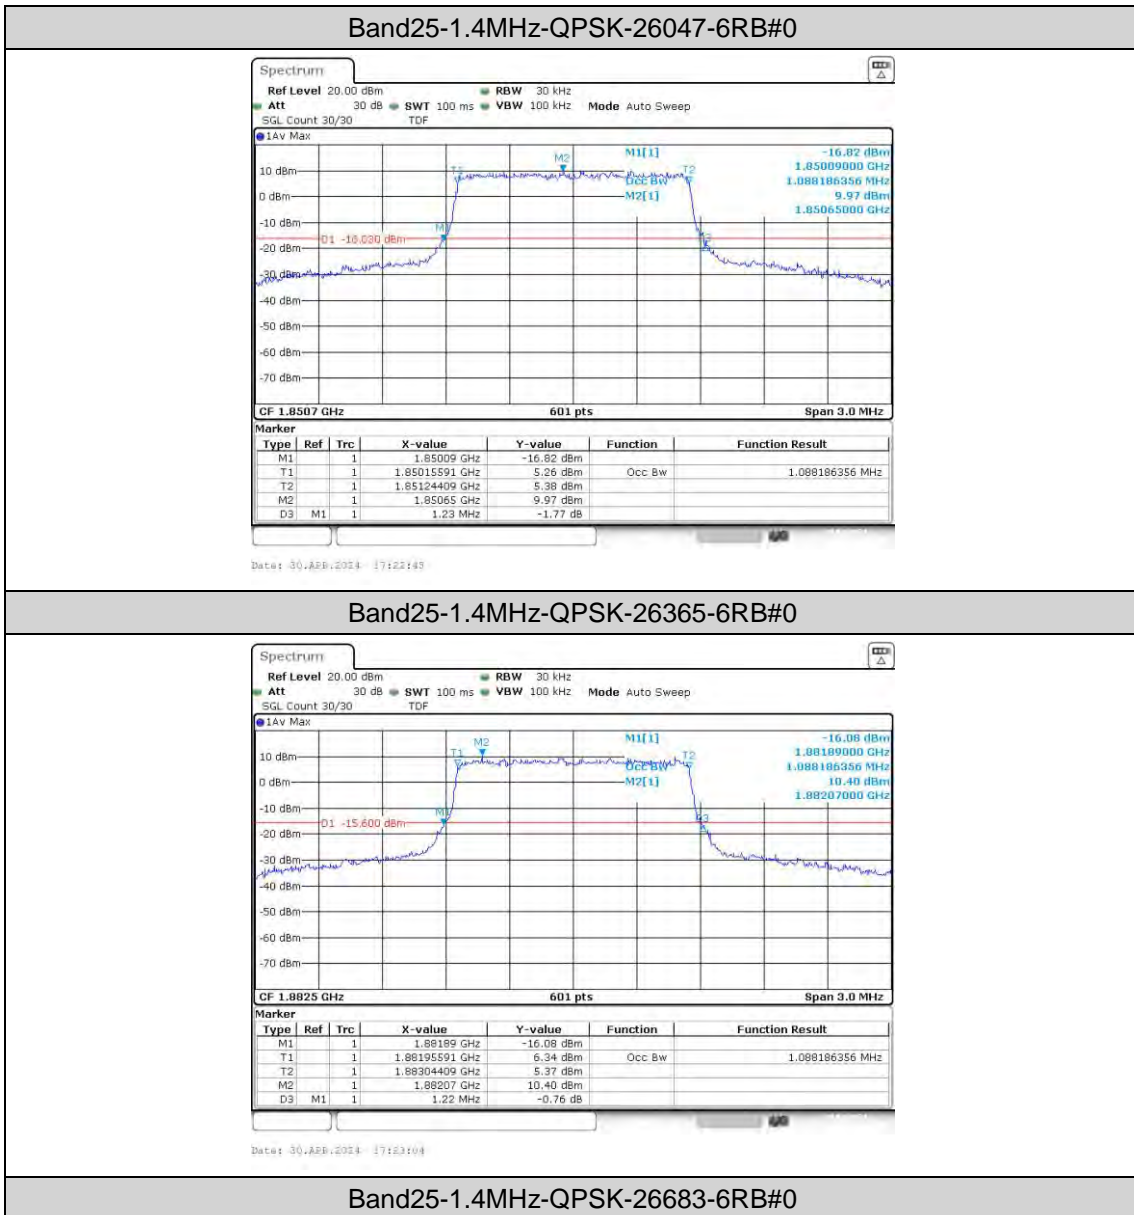

Test Graphs