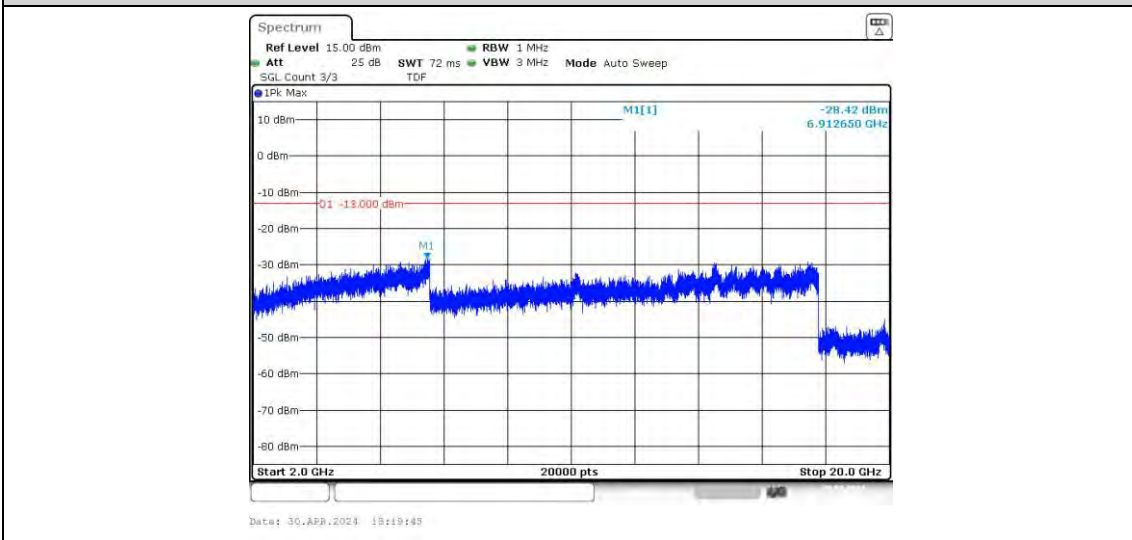

Band25-15MHz-16QAM-26365-75RB#0-Range1:30~1000MHz