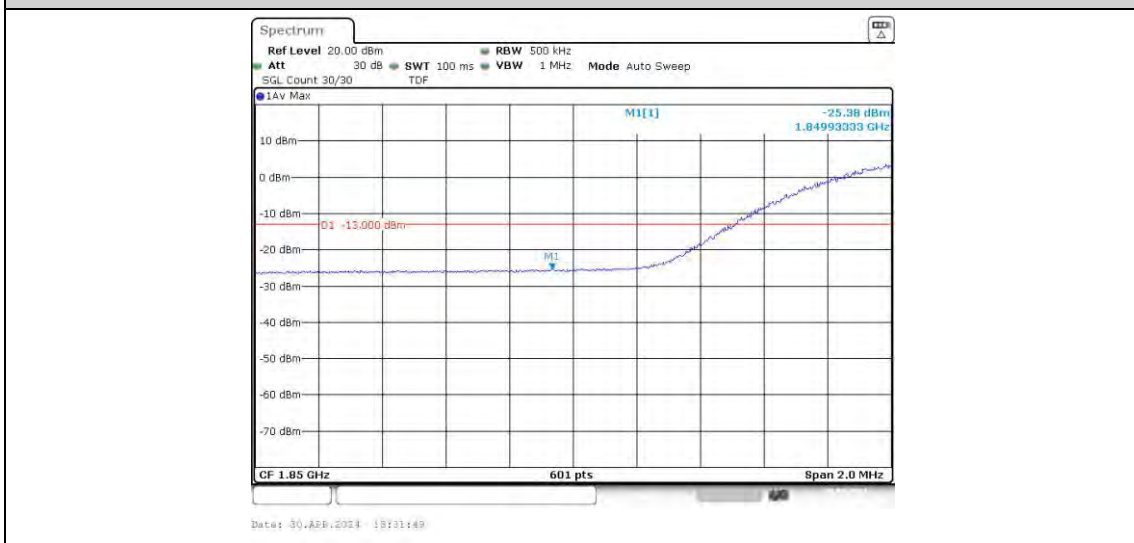

Band25-20MHz-QPSK-26590-100RB#0