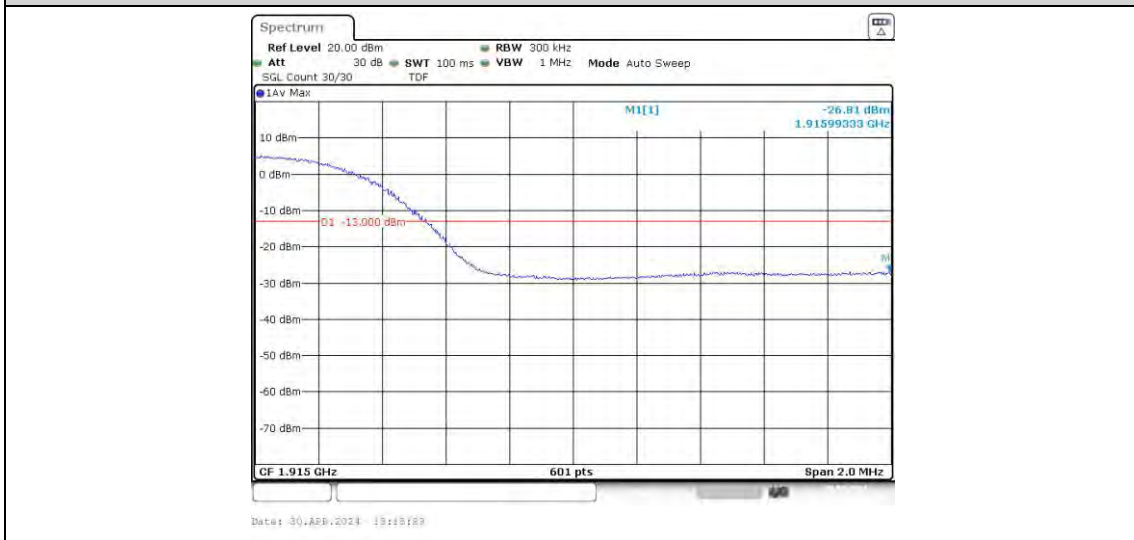

Band25-15MHz-16QAM-26115-75RB#0