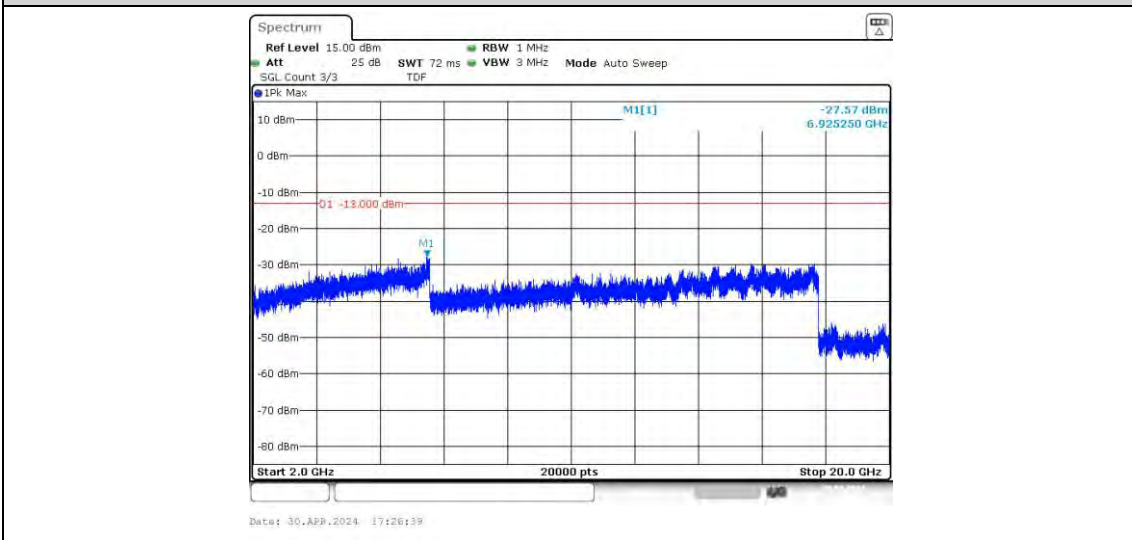

Band25-1.4MHz-16QAM-26683-6RB#0-Range1:30~1000MHz