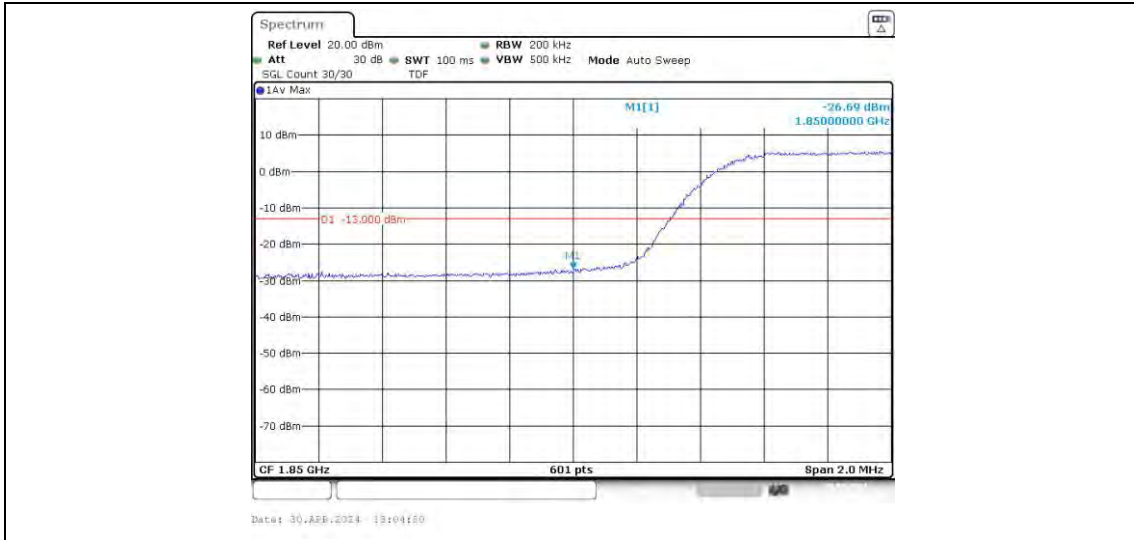

Band25-10MHz-QPSK-26640-50RB#0