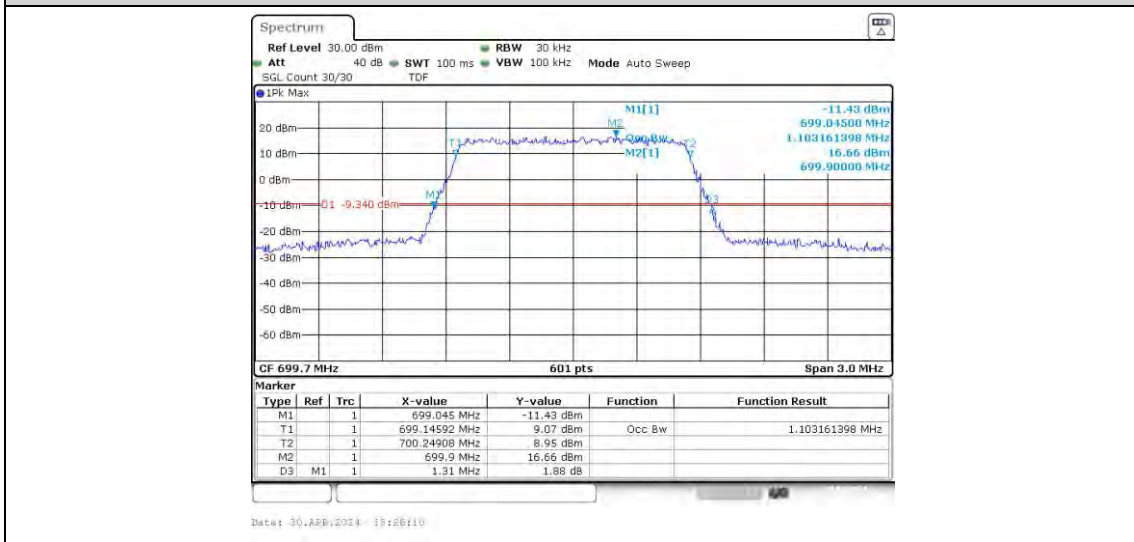

Band12-1.4MHz-16QAM-23017-6RB#0