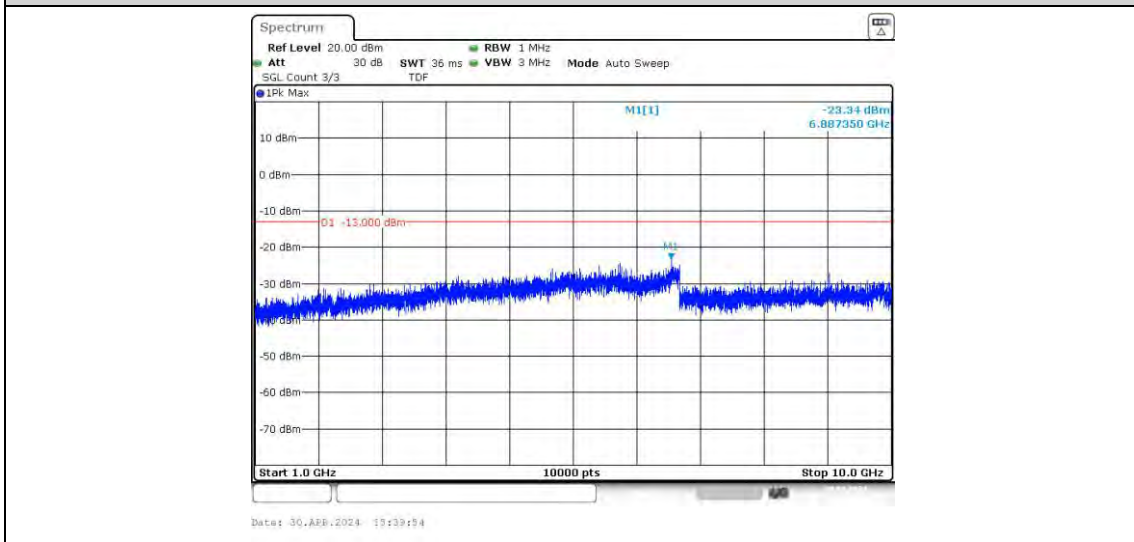

Band12-3MHz-QPSK-23025-15RB#0-Range2:1000~10000MHz