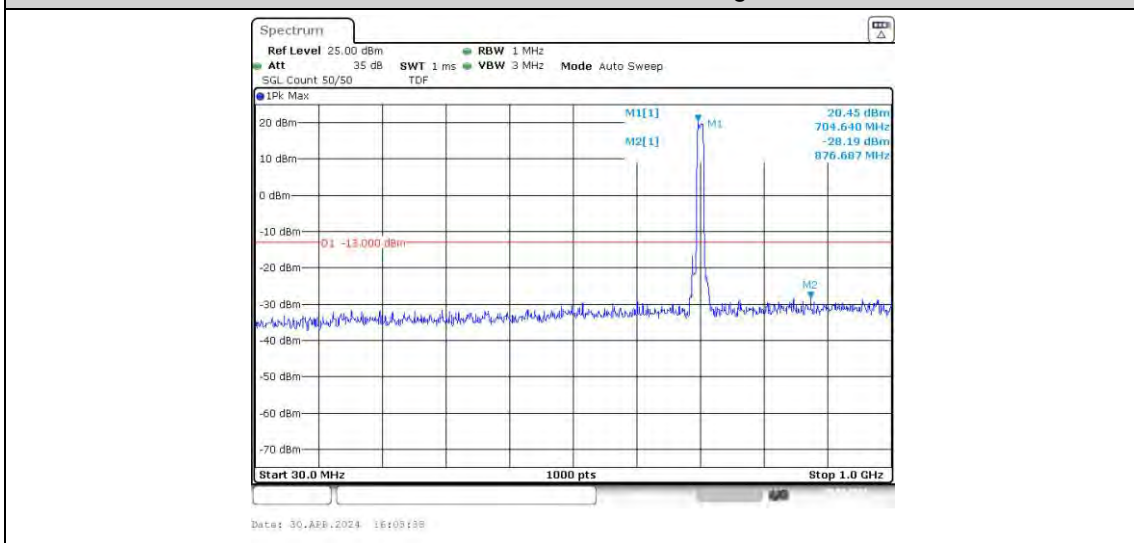

Band12-10MHz-16QAM-23095-50RB#0-Range1:30~1000MHz