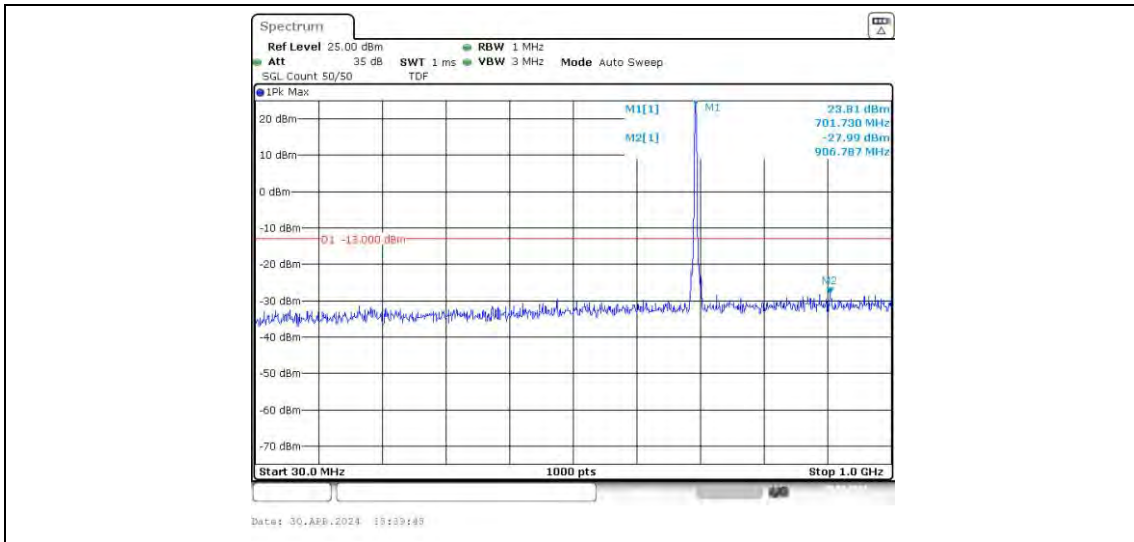

Band12-3MHz-QPSK-23025-15RB#0-Range1:30~1000MHz