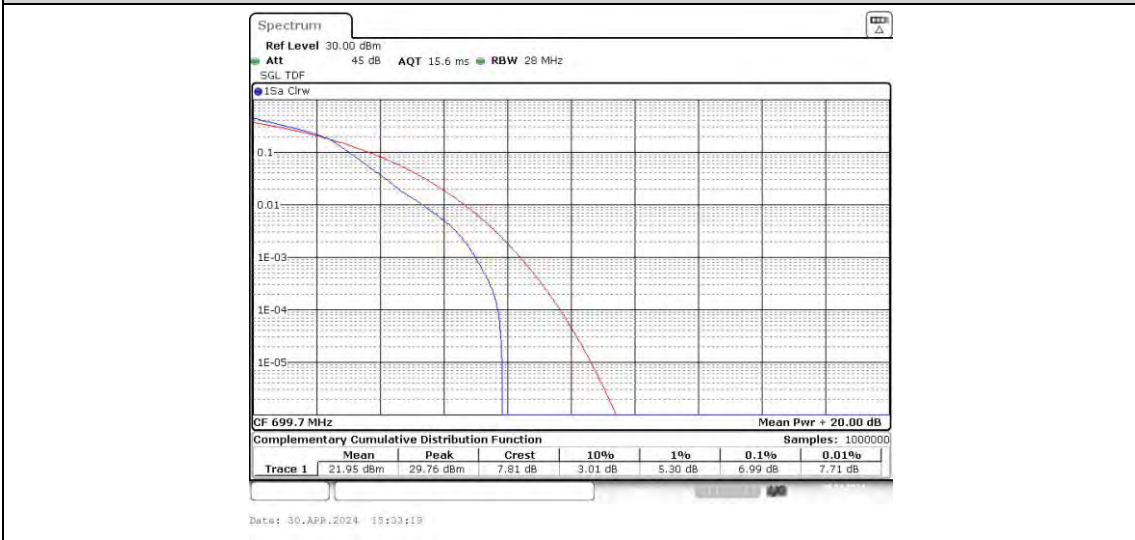

Band12-1.4MHz-16QAM-23017-6RB#0