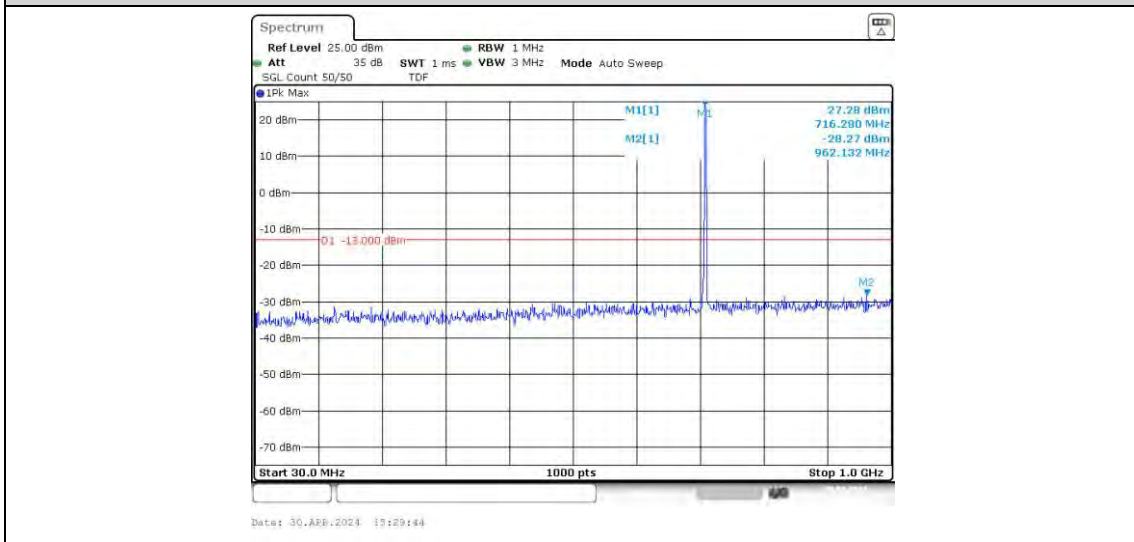

Band12-1.4MHz-16QAM-23173-6RB#0-Range1:30~1000MHz