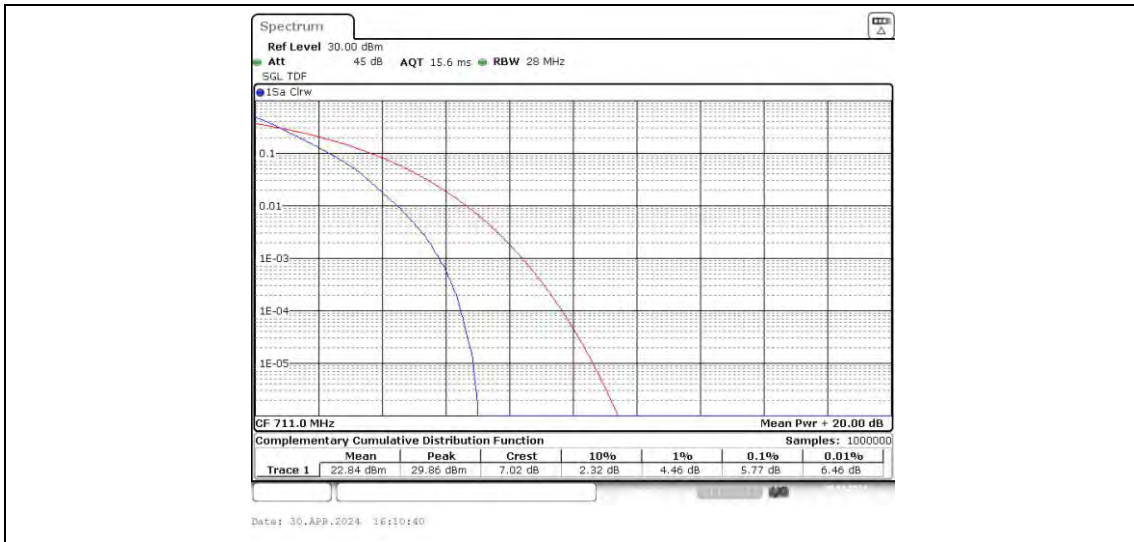

Band12-5MHz-16QAM-23155-25RB#0

Band12-10MHz-QPSK-23060-50RB#0

Band12-10MHz-QPSK-23095-50RB#0

Band12-10MHz-QPSK-23130-50RB#0

Band12-10MHz-16QAM-23060-50RB#0

Band12-10MHz-16QAM-23095-50RB#0

Band12-10MHz-16QAM-23130-50RB#0