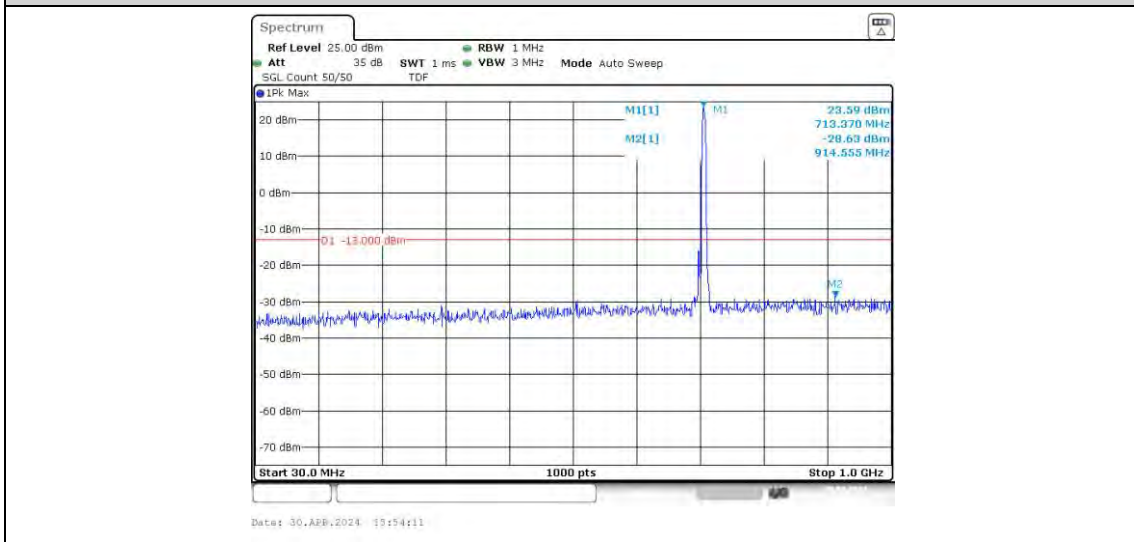

Band12-5MHz-16QAM-23155-25RB#0-Range1:30~1000MHz