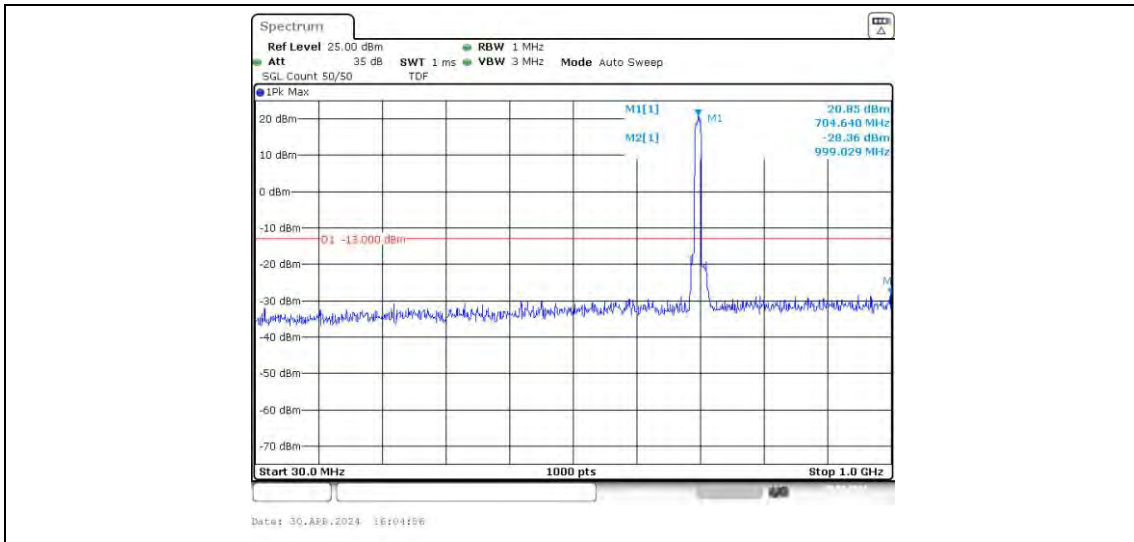

Band12-10MHz-16QAM-23060-50RB#0-Range1:30~1000MHz