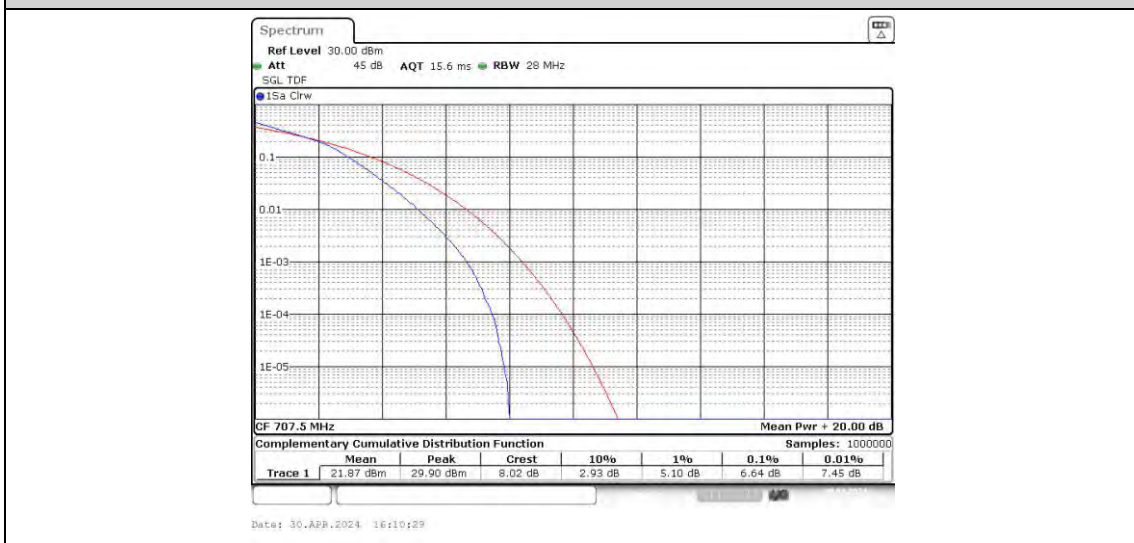

Band12-10MHz-16QAM-23095-50RB#0