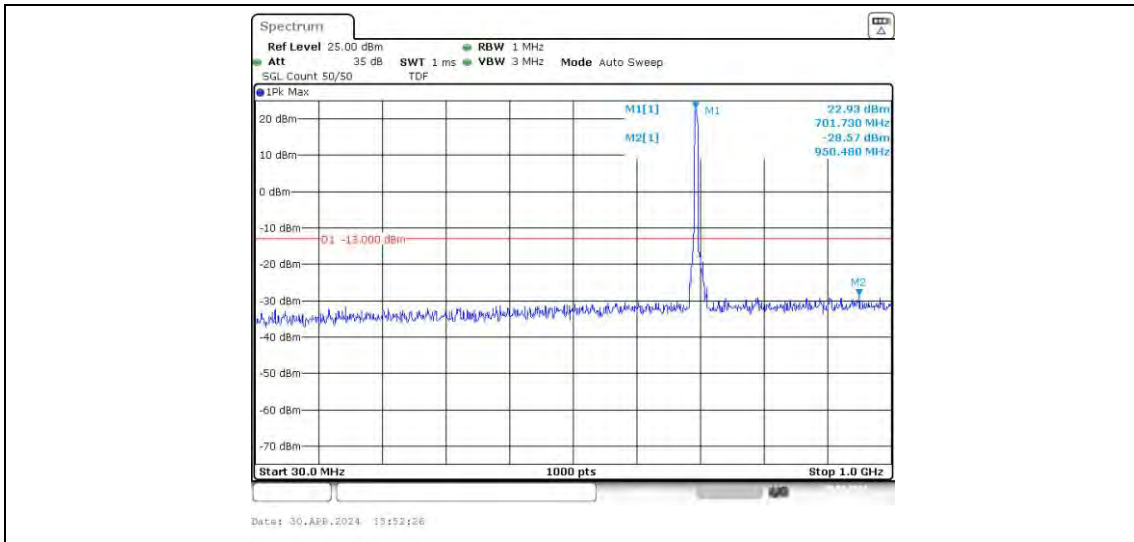

Band12-5MHz-QPSK-23035-25RB#0-Range1:30~1000MHz