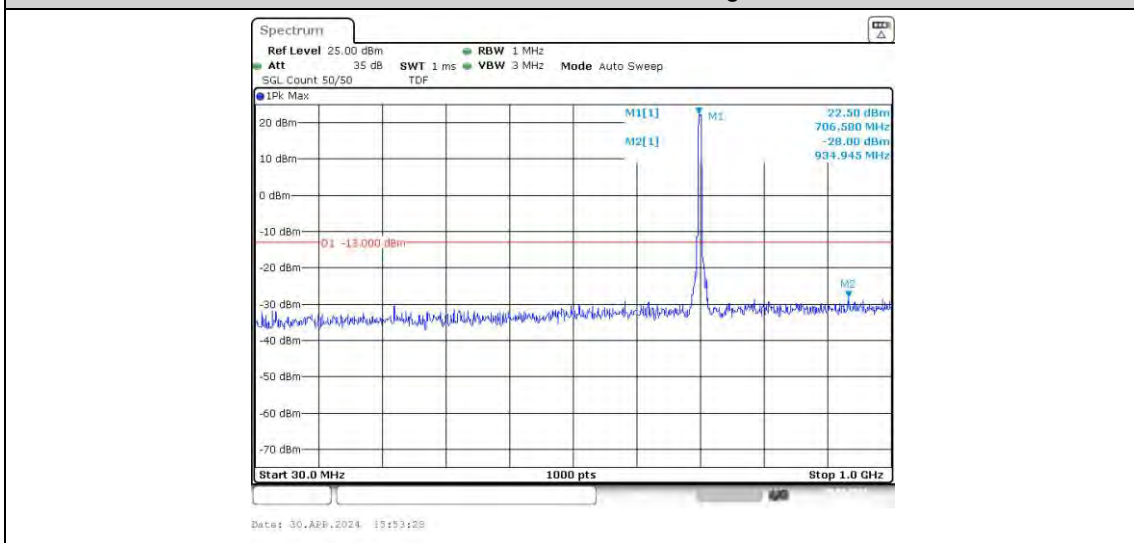

Band12-5MHz-16QAM-23095-25RB#0-Range1: 30~1000MHz