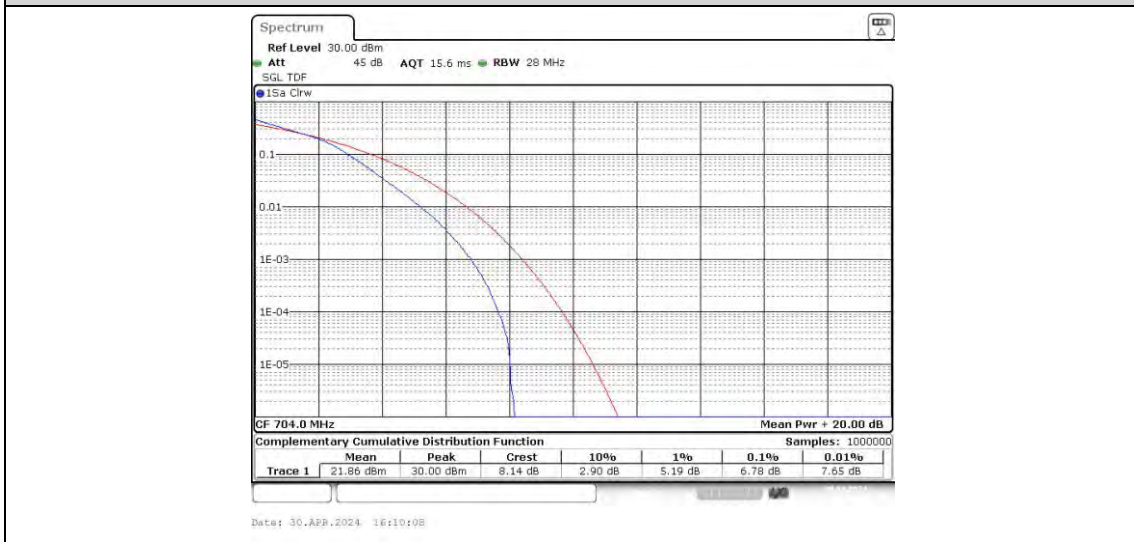

Band12-10MHz-16QAM-23060-50RB#0