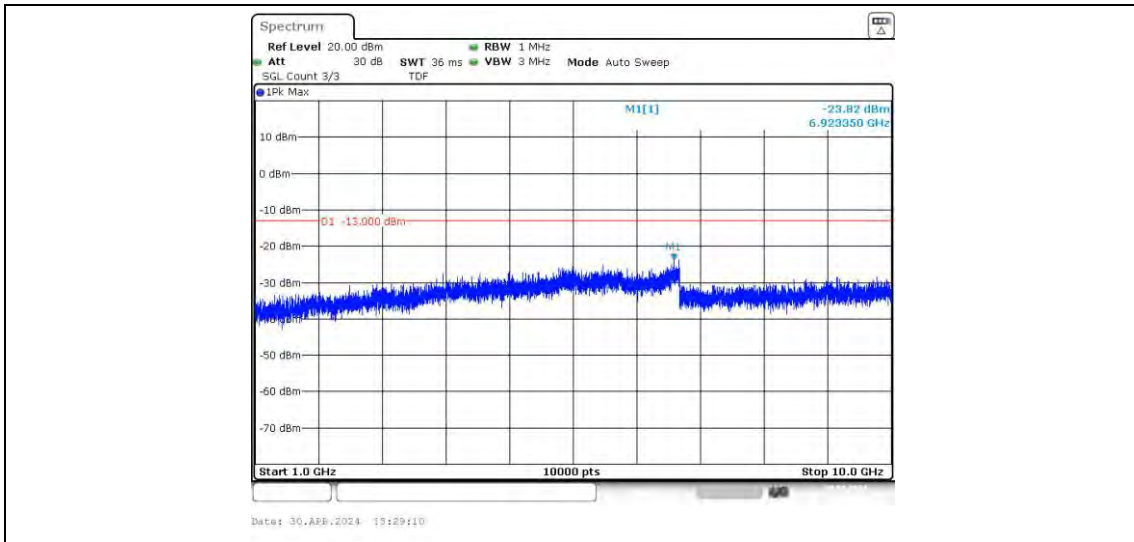

Band12-1.4MHz-16QAM-23095-6RB#0-Range2:1000~10000MHz