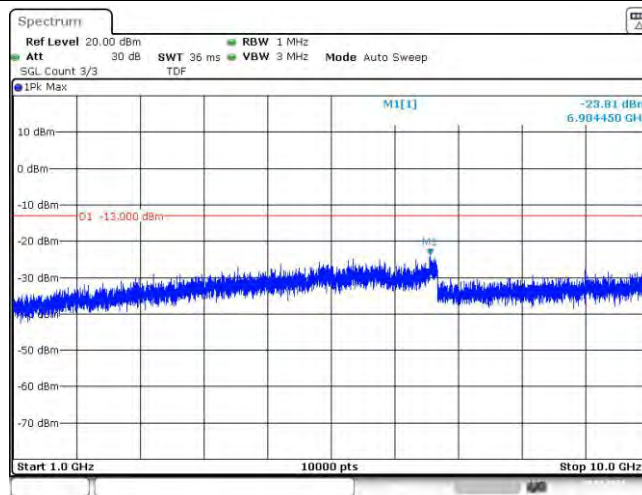

Band12-1.4MHz-QPSK-23017-6RB#0-Range2:1000~10000MHz