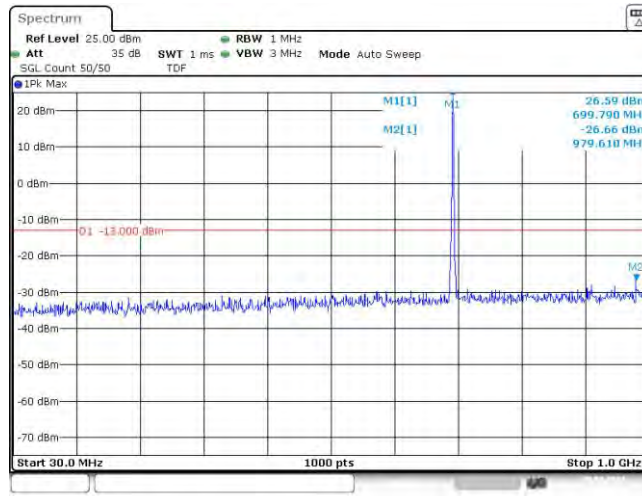

Test Graphs

Band12-1.4MHz-QPSK-23017-6RB#0-Range1:30~1000MHz