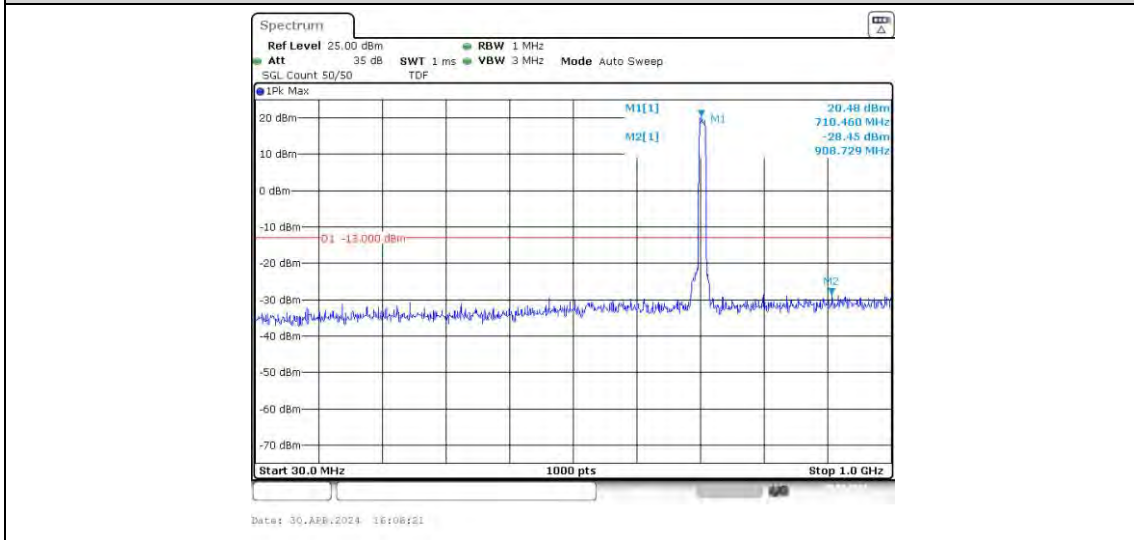

Band12-10MHz-16QAM-23130-50RB#0-Range1:30~1000MHz