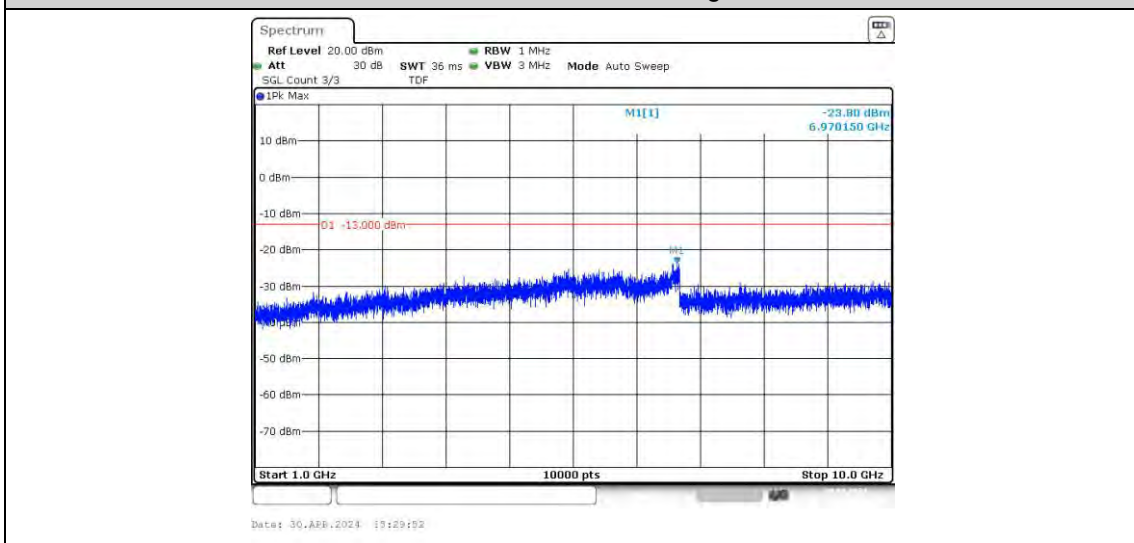

Band12-1.4MHz-16QAM-23095-6RB#0-Range1:30~1000MHz

Band12-1.4MHz-16QAM-23095-6RB#0-Range2:1000~10000MHz

Band12-1.4MHz-16QAM-23173-6RB#0-Range1:30~1000MHz

Band12-1.4MHz-16QAM-23173-6RB#0-Range2:1000~10000MHz