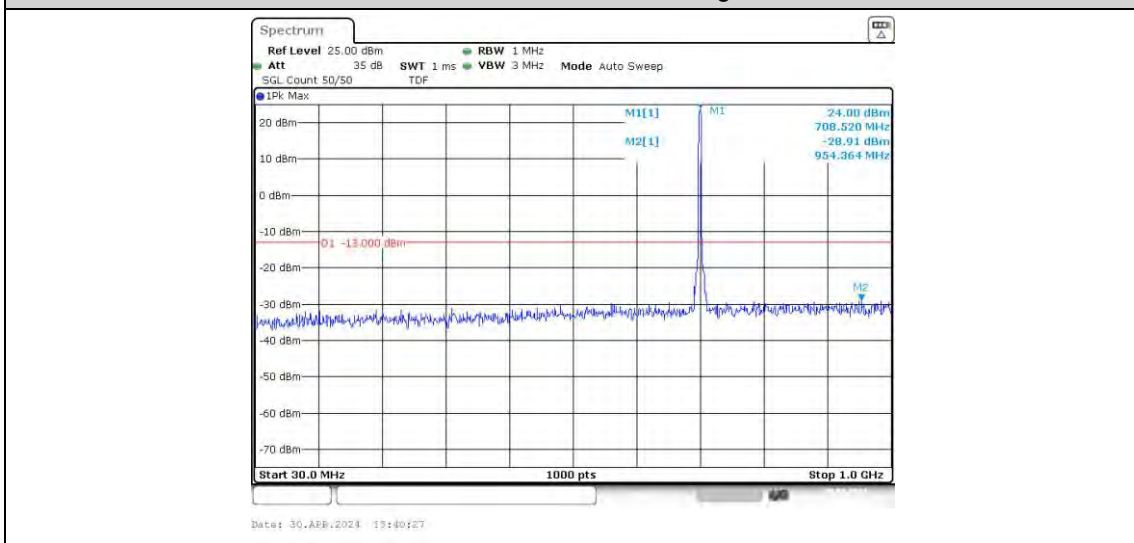

Band12-3MHz-QPSK-23095-15RB#0-Range1:30~1000MHz