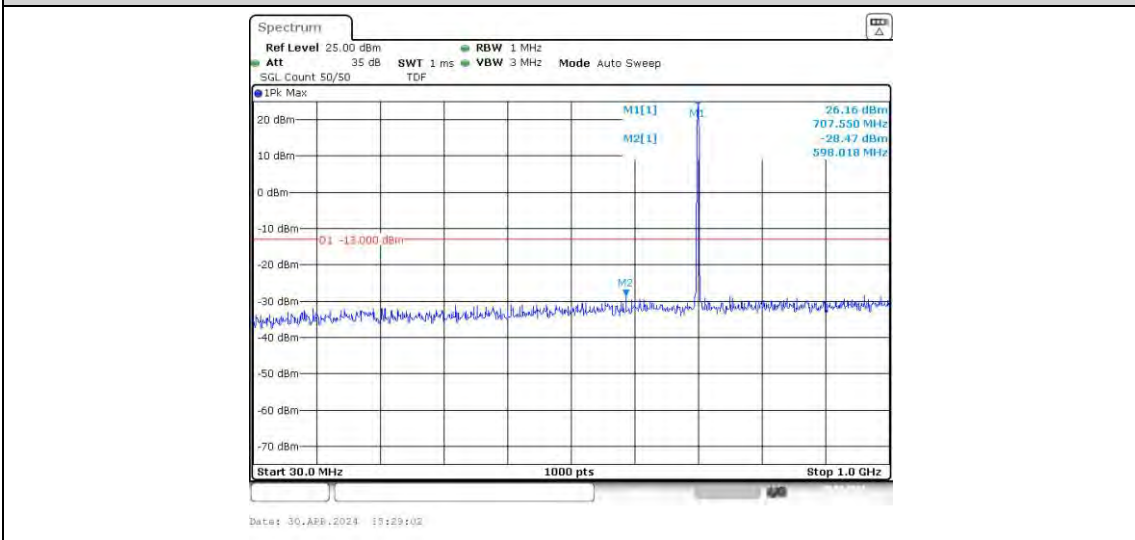

Band12-1.4MHz-16QAM-23095-6RB#0-Range1:30~1000MHz