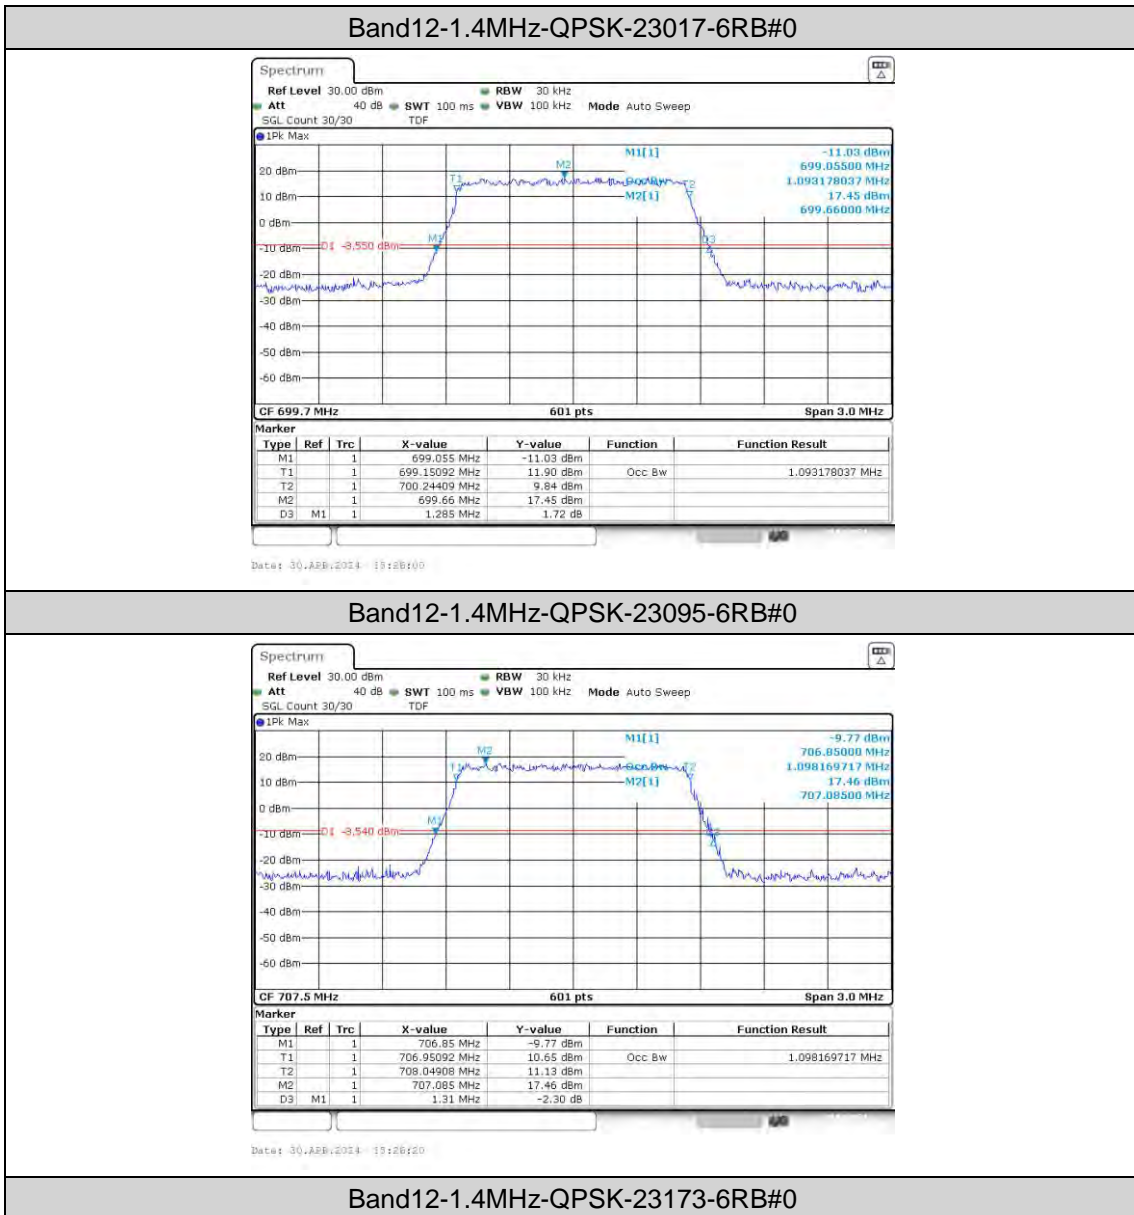

Test Graphs