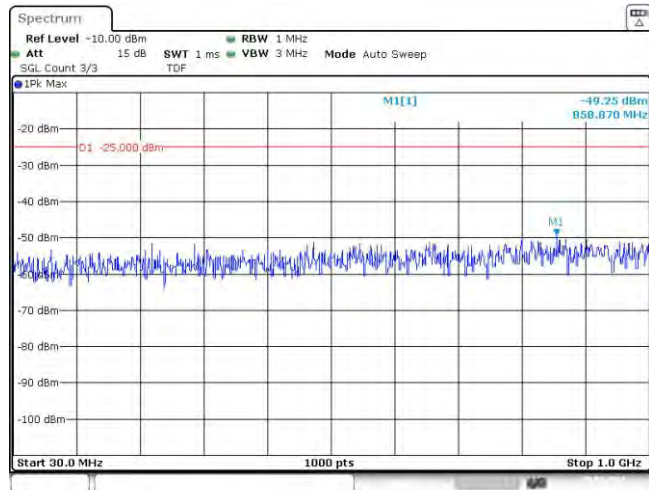

Test Graphs

Band7-5MHz-QPSK-20775-25RB#0-Range1:30~1000MHz