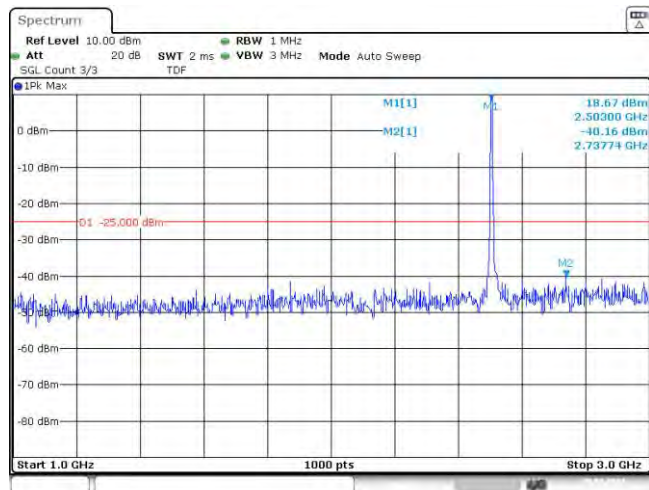

Band7-5MHz-QPSK-20775-25RB#0-Range2:1000~3000MHz