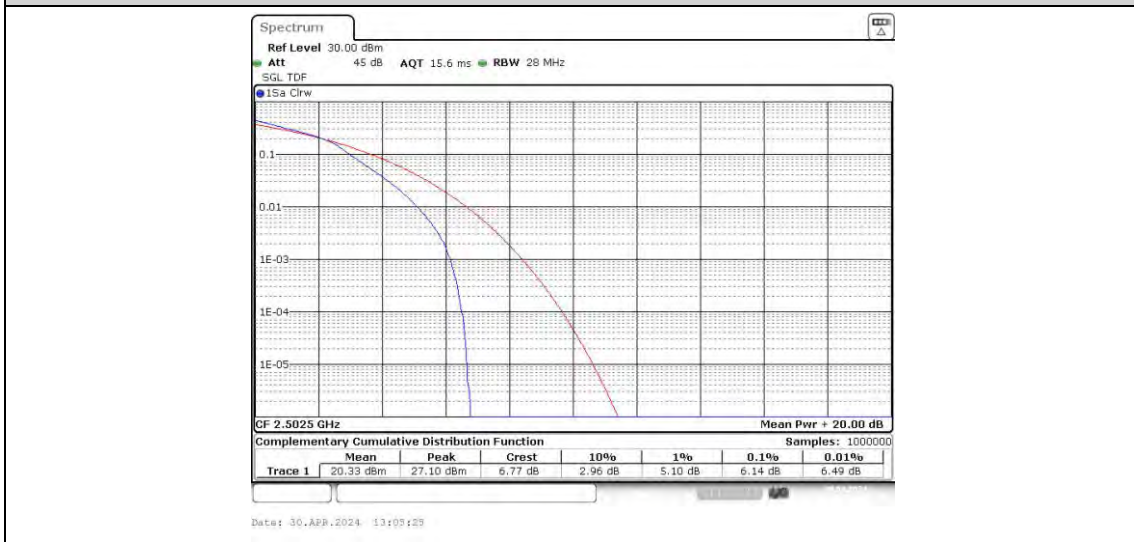

Band7-5MHz-16QAM-20775-25RB#0