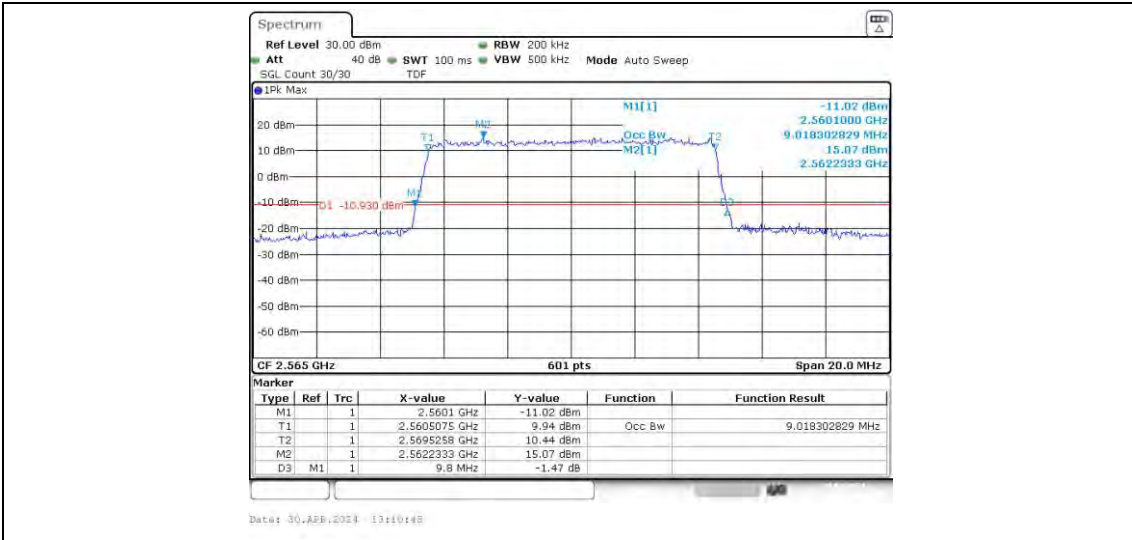

Band7-15MHz-QPSK-20825-75RB#0

Band7-15MHz-QPSK-21100-75RB#0

Band7-15MHz-QPSK-21375-75RB#0