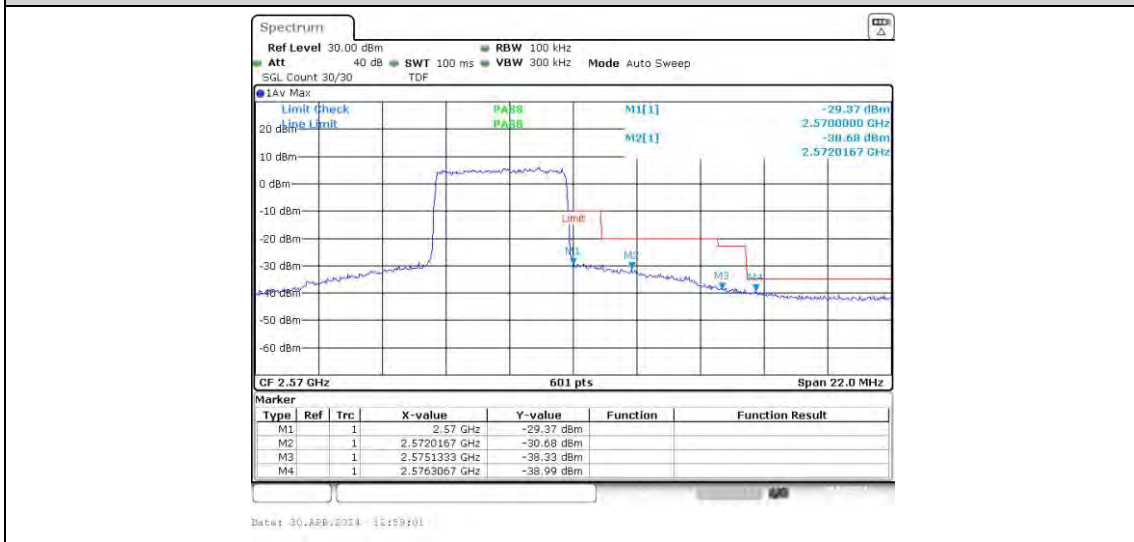

Band7-5MHz-16QAM-21425-25RB#0