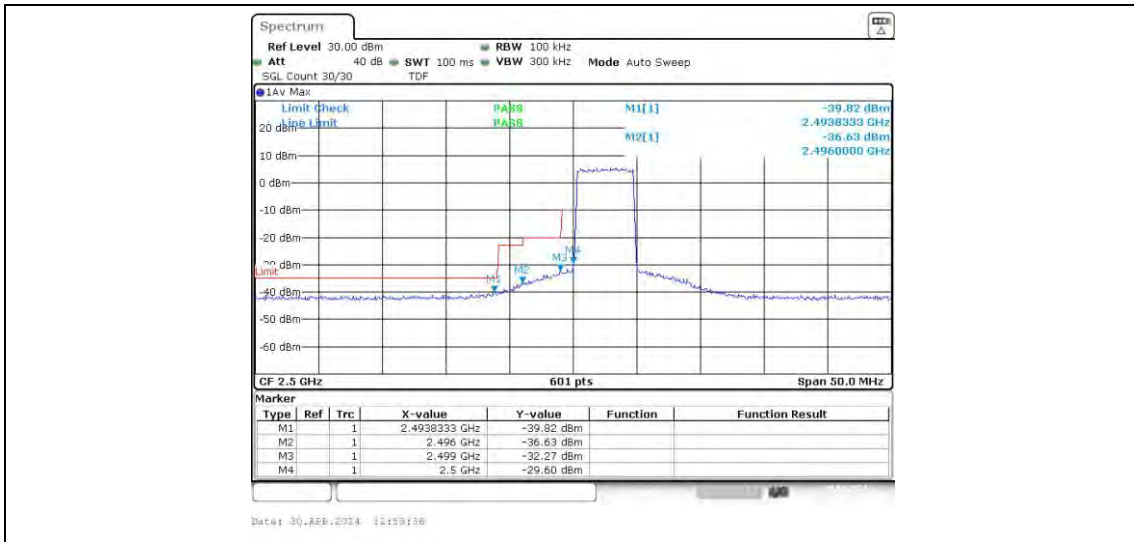

Band7-5MHz-16QAM-21425-25RB#0

Band7-10MHz-QPSK-20800-50RB#0

Band7-10MHz-QPSK-21400-50RB#0