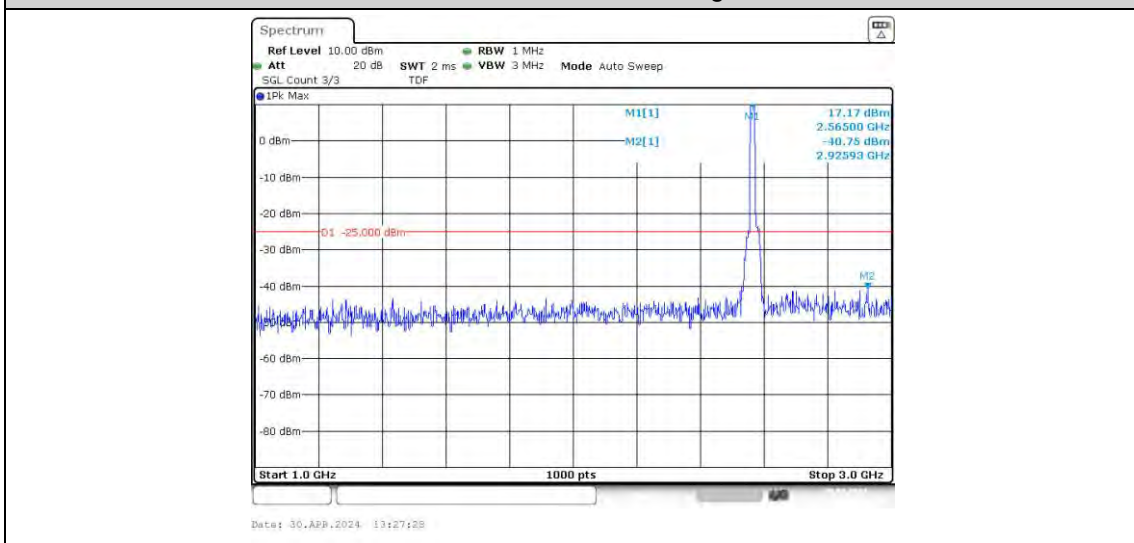

Band7-15MHz-16QAM-21100-75RB#0-Range1:30~1000MHz

Band7-15MHz-16QAM-21100-75RB#0-Range2:1000~3000MHz

Band7-15MHz-16QAM-21100-75RB#0-Range3:3000~26500MHz

Band7-15MHz-16QAM-21375-75RB#0-Range1:30~1000MHz

Band7-15MHz-16QAM-21375-75RB#0-Range2:1000~3000MHz