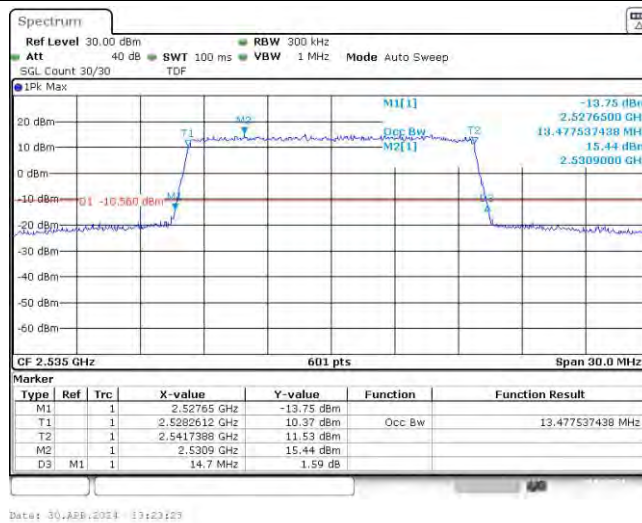

Band7-15MHz-16QAM-21100-75RB#0

Band7-15MHz-16QAM-21375-75RB#0