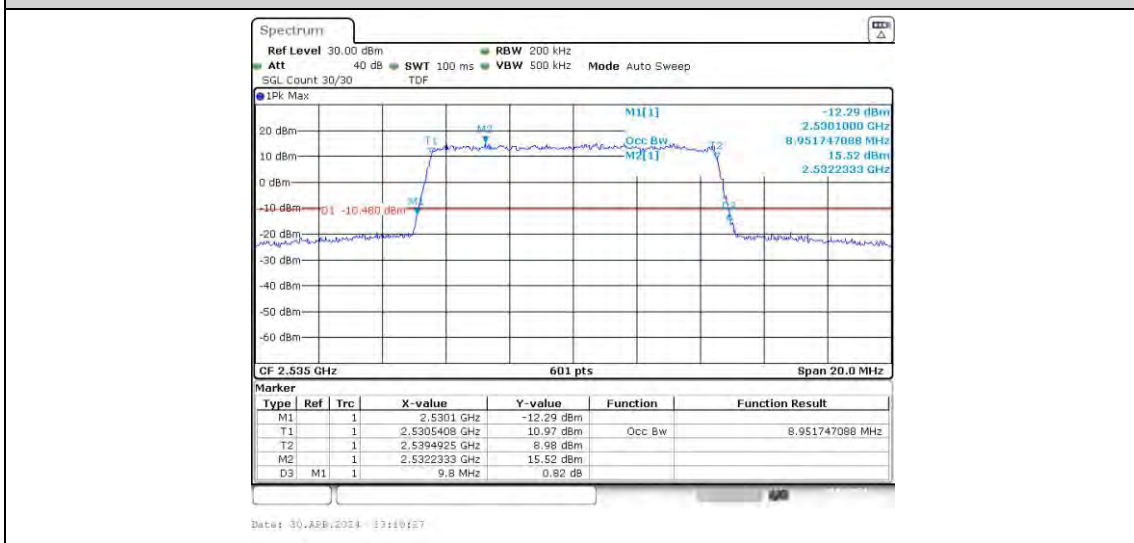

Band7-10MHz-16QAM-21100-50RB#0

Band7-10MHz-16QAM-21400-50RB#0