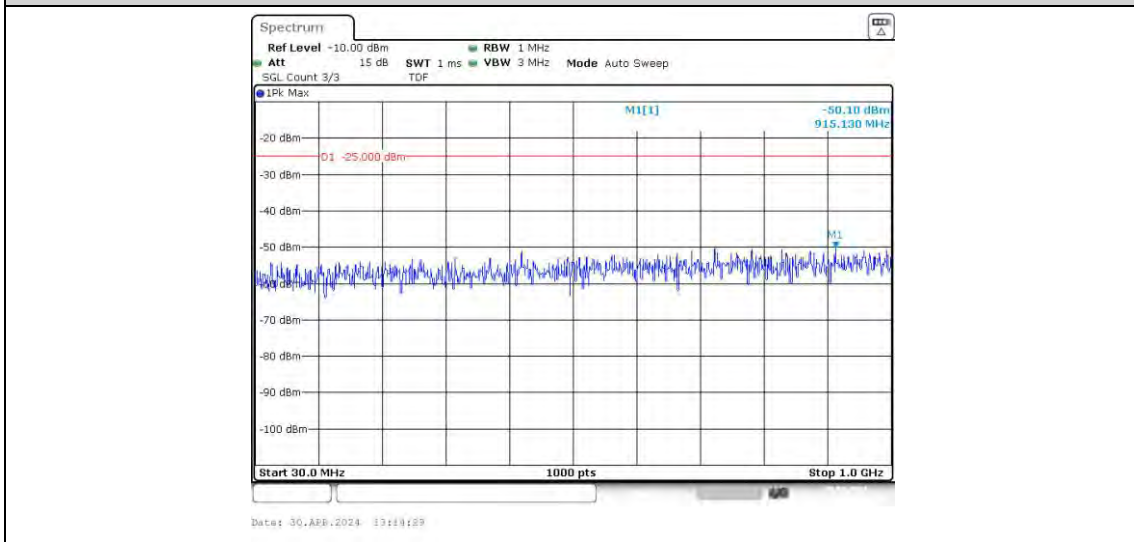

Band7-10MHz-16QAM-21400-50RB#0-Range1:30~1000MHz