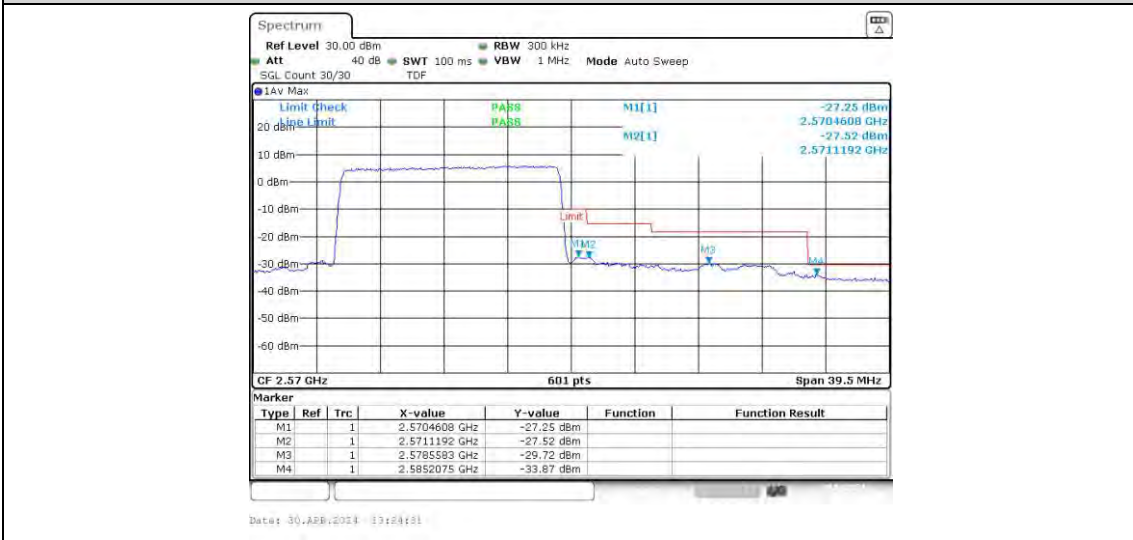

Test Graphs

Band7-5MHz-16QAM-21425-25RB#0

Band7-10MHz-QPSK-20800-50RB#0

Band7-10MHz-QPSK-21400-50RB#0

Band7-15MHz-QPSK-21375-75RB#0

Band7-15MHz-16QAM-20825-75RB#0

Band7-15MHz-16QAM-21375-75RB#0

Band7-20MHz-16QAM-21350-100RB#0