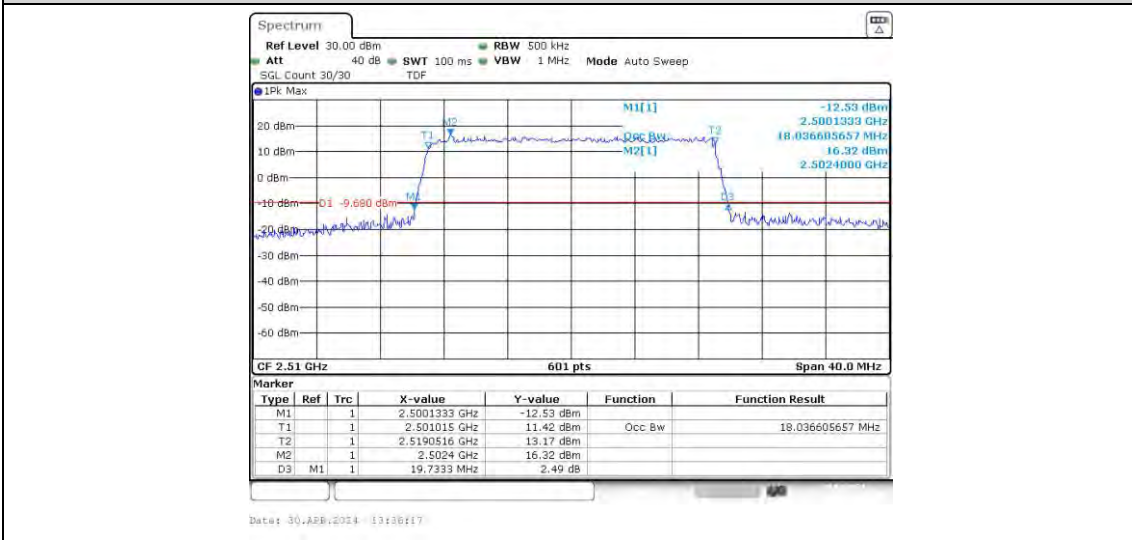

Band7-20MHz-16QAM-20850-100RB#0