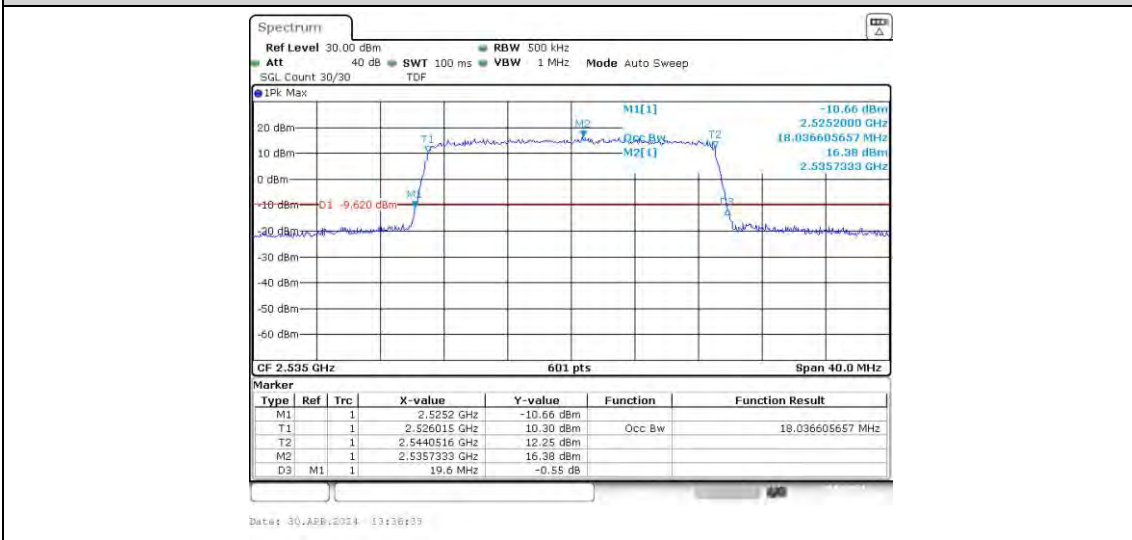

Band7-20MHz-16QAM-21100-100RB#0

Band7-20MHz-16QAM-21350-100RB#0