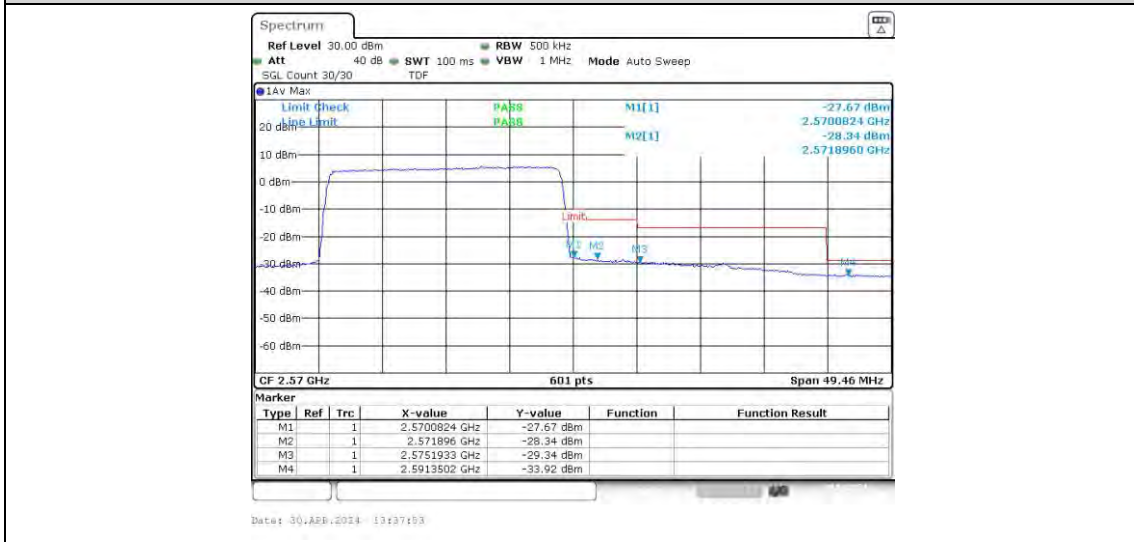

Test Graphs

Band7-5MHz-16QAM-21425-25RB#0

Band7-10MHz-QPSK-20800-50RB#0

Band7-10MHz-QPSK-21400-50RB#0

Band7-15MHz-QPSK-21375-75RB#0

Band7-15MHz-16QAM-20825-75RB#0

Band7-15MHz-16QAM-21375-75RB#0

Band7-20MHz-16QAM-21350-100RB#0