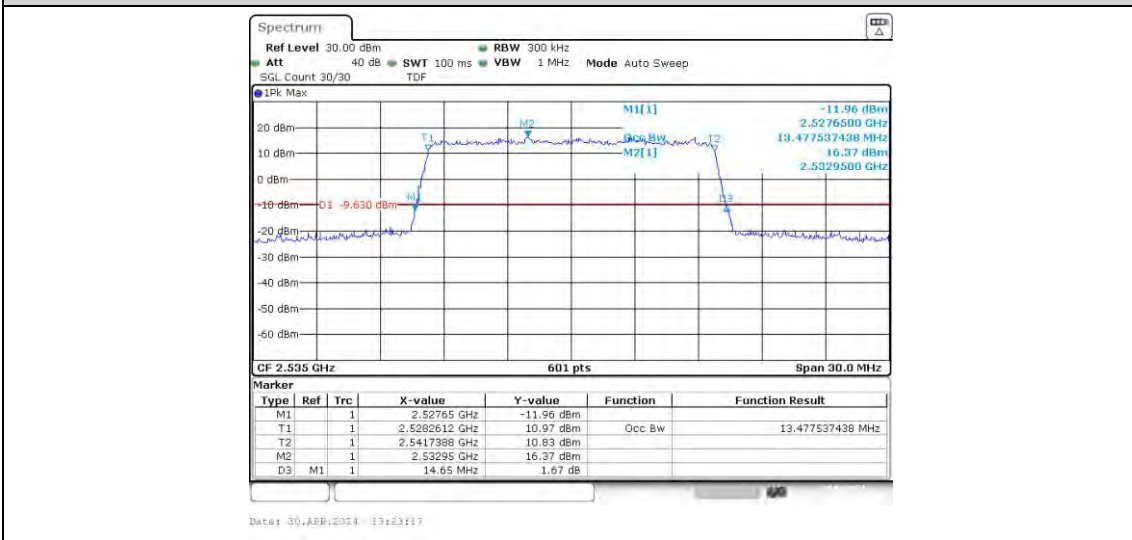

Band7-15MHz-QPSK-21100-75RB#0

Band7-15MHz-QPSK-21375-75RB#0