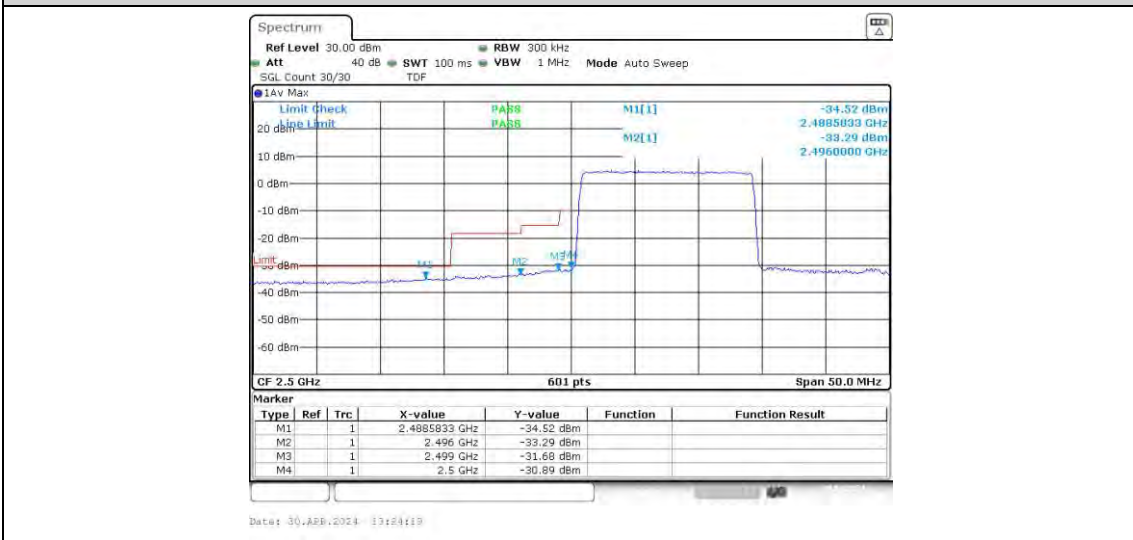

Test Graphs

Band7-5MHz-16QAM-21425-25RB#0

Band7-10MHz-QPSK-20800-50RB#0

Band7-10MHz-QPSK-21400-50RB#0

Band7-15MHz-QPSK-21375-75RB#0

Band7-15MHz-16QAM-20825-75RB#0

Band7-15MHz-16QAM-21375-75RB#0

Band7-20MHz-16QAM-21350-100RB#0