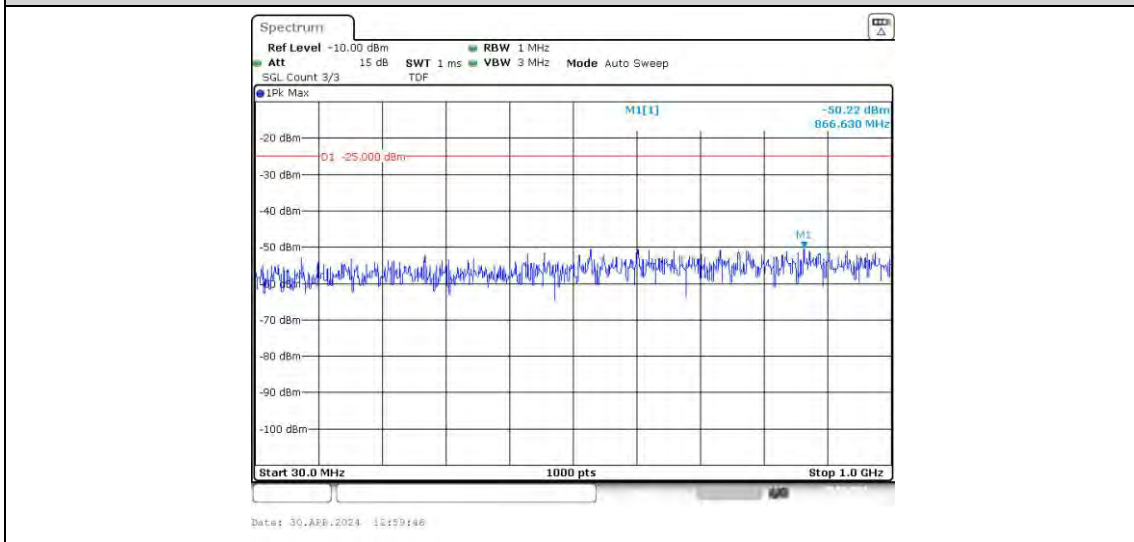

Band7-5MHz-16QAM-20775-25RB#0-Range1:30~1000MHz