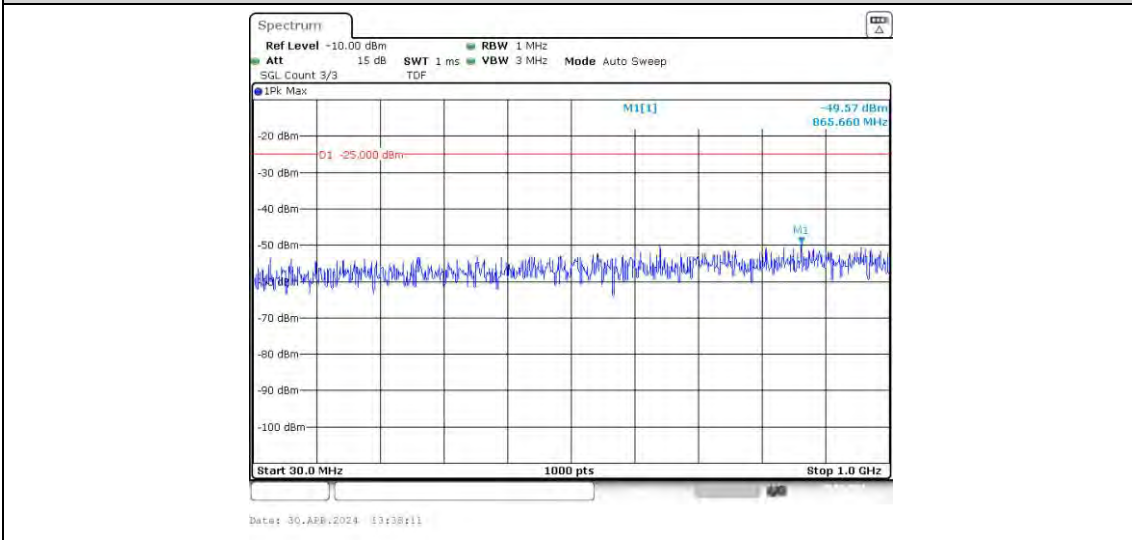

Band7-20MHz-QPSK-20850-100RB#0-Range1:30~1000MHz