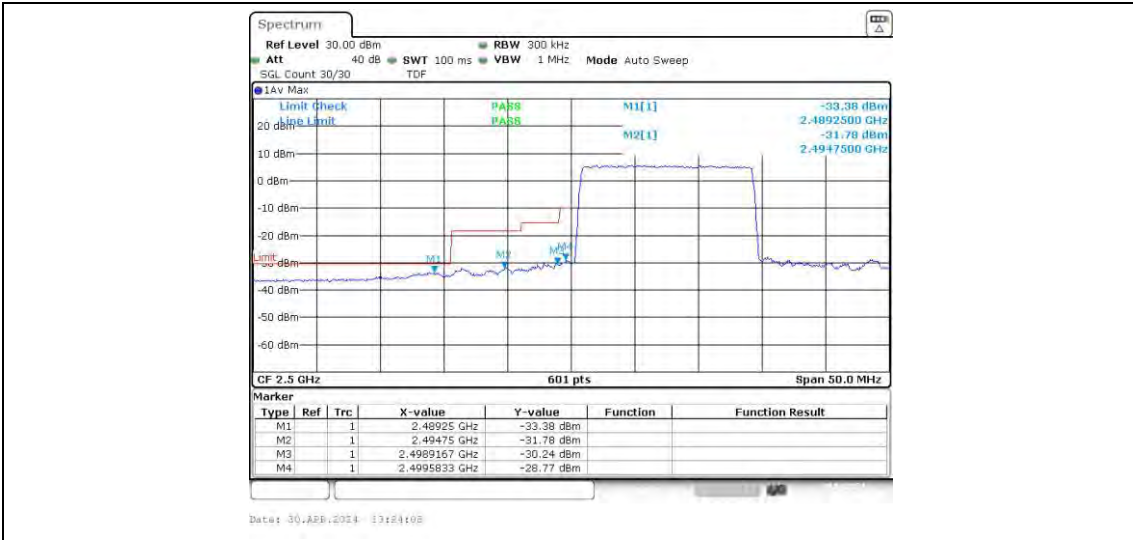

Test Graphs

Band7-5MHz-16QAM-21425-25RB#0

Band7-10MHz-QPSK-20800-50RB#0

Band7-10MHz-QPSK-21400-50RB#0

Band7-15MHz-QPSK-21375-75RB#0

Band7-15MHz-16QAM-20825-75RB#0

Band7-15MHz-16QAM-21375-75RB#0

Band7-20MHz-16QAM-21350-100RB#0