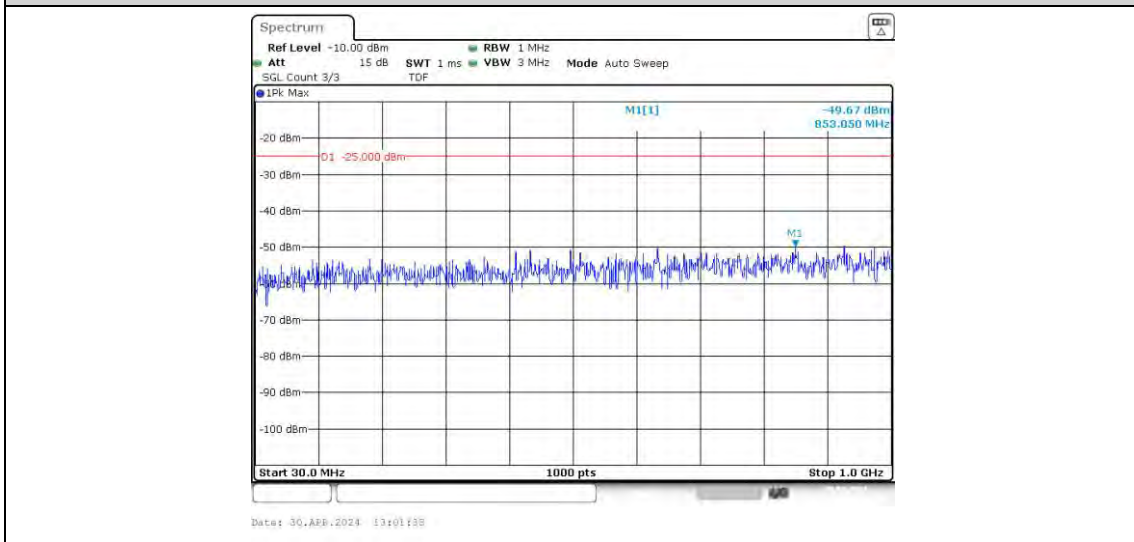

Band7-5MHz-16QAM-21425-25RB#0-Range1:30~1000MHz