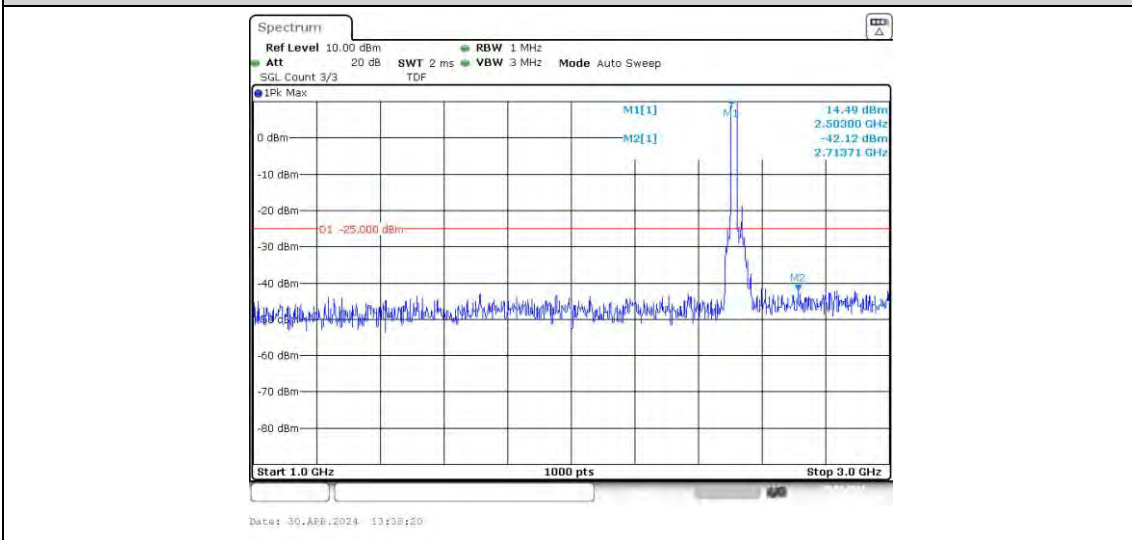

Band7-20MHz-QPSK-20850-100RB#0-Range2:1000~3000MHz