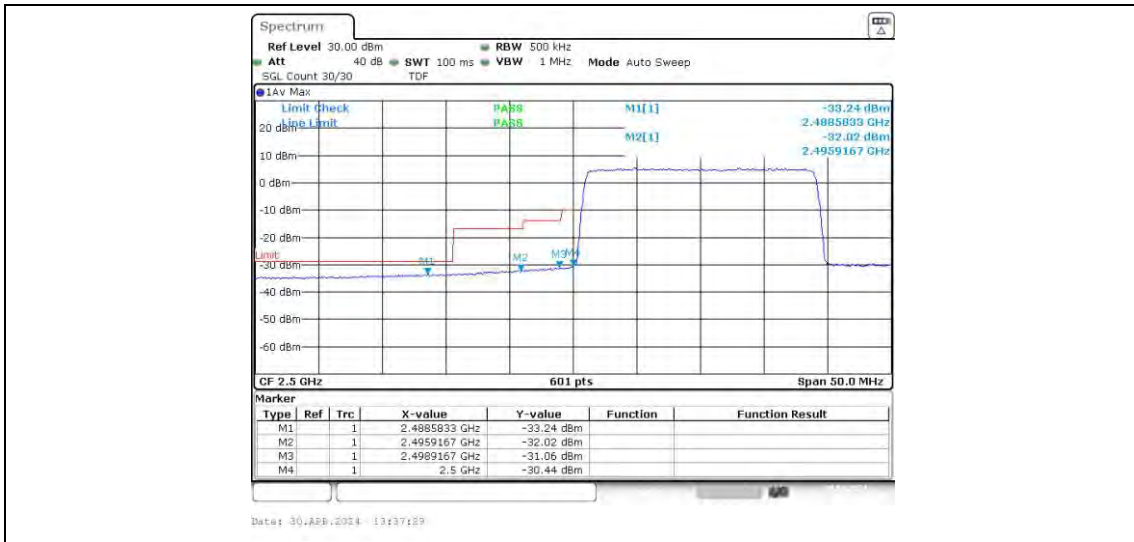

Test Graphs

Band7-5MHz-16QAM-21425-25RB#0

Band7-10MHz-QPSK-20800-50RB#0

Band7-10MHz-QPSK-21400-50RB#0

Band7-15MHz-QPSK-21375-75RB#0

Band7-15MHz-16QAM-20825-75RB#0

Band7-15MHz-16QAM-21375-75RB#0

Band7-20MHz-16QAM-21350-100RB#0