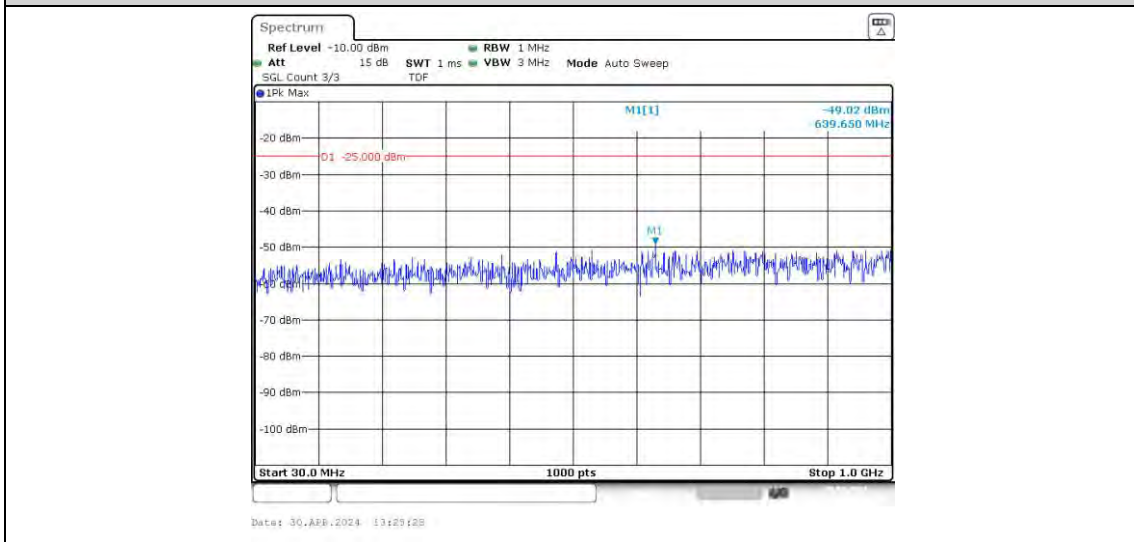

Band7-15MHz-16QAM-20825-75RB#0-Range1:30~1000MHz