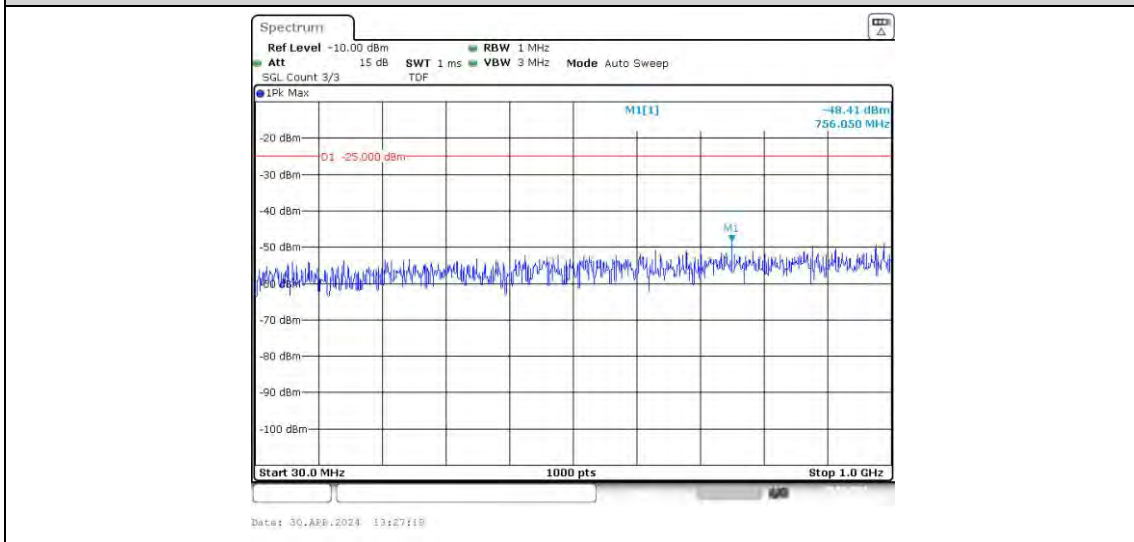

Band7-15MHz-16QAM-21100-75RB#0-Range1:30~1000MHz

Band7-15MHz-16QAM-21100-75RB#0-Range2:1000~3000MHz

Band7-15MHz-16QAM-21100-75RB#0-Range3:3000~26500MHz

Band7-15MHz-16QAM-21375-75RB#0-Range1:30~1000MHz

Band7-15MHz-16QAM-21375-75RB#0-Range2:1000~3000MHz