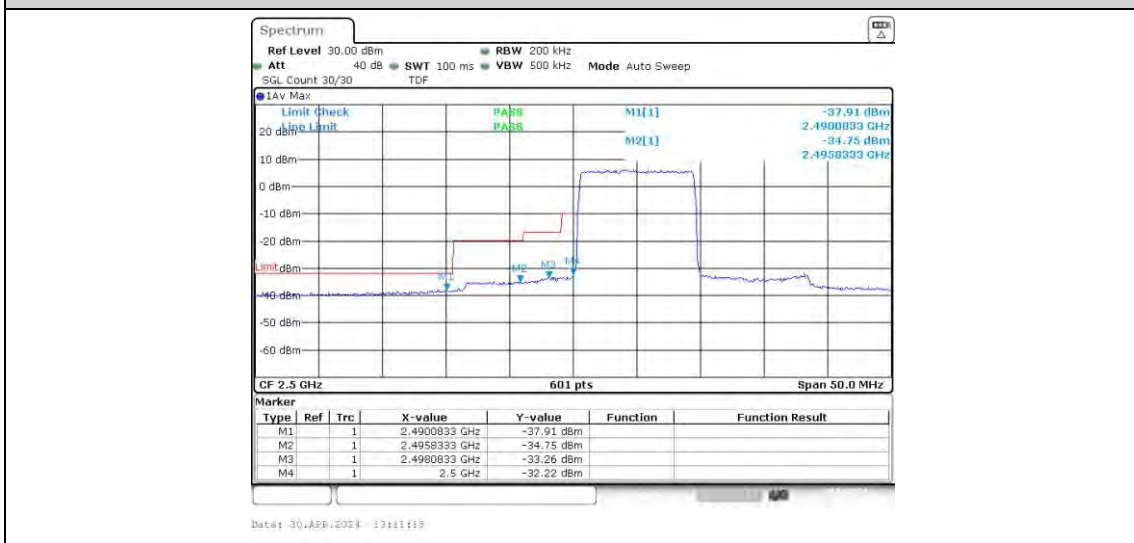

Test Graphs

Band7-5MHz-16QAM-21425-25RB#0

Band7-10MHz-QPSK-20800-50RB#0

Band7-10MHz-QPSK-21400-50RB#0

Band7-15MHz-QPSK-21375-75RB#0

Band7-15MHz-16QAM-20825-75RB#0

Band7-15MHz-16QAM-21375-75RB#0

Band7-20MHz-16QAM-21350-100RB#0