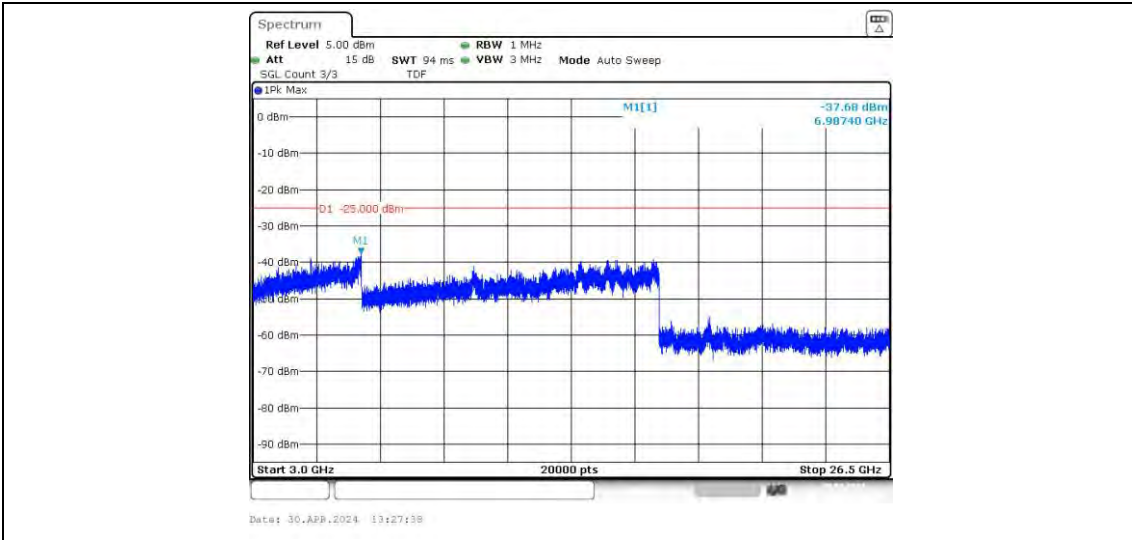

Band7-15MHz-16QAM-21375-75RB#0-Range3:3000~26500MHz