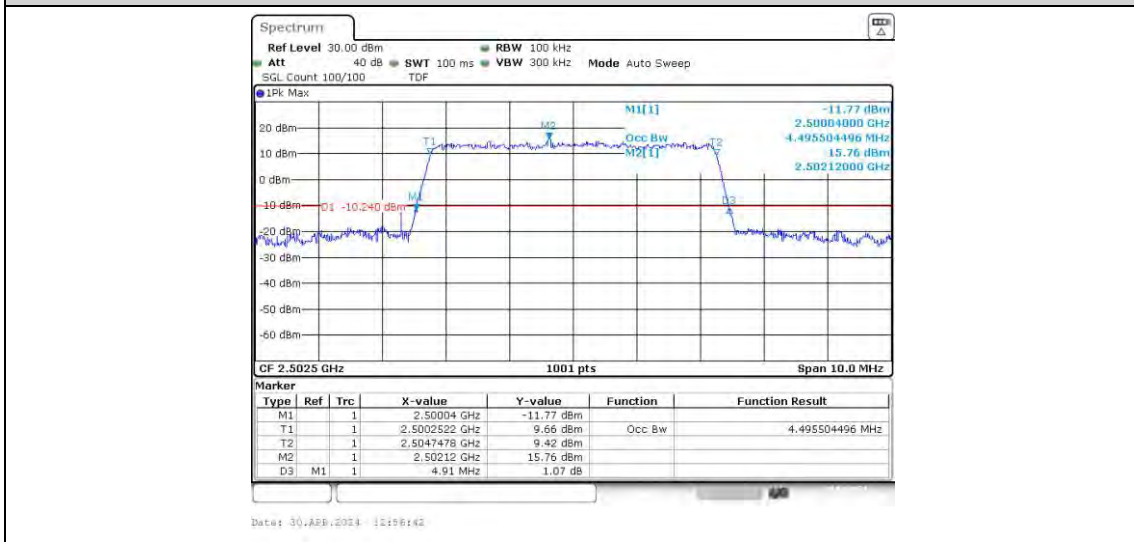

Band7-5MHz-16QAM-20775-25RB#0