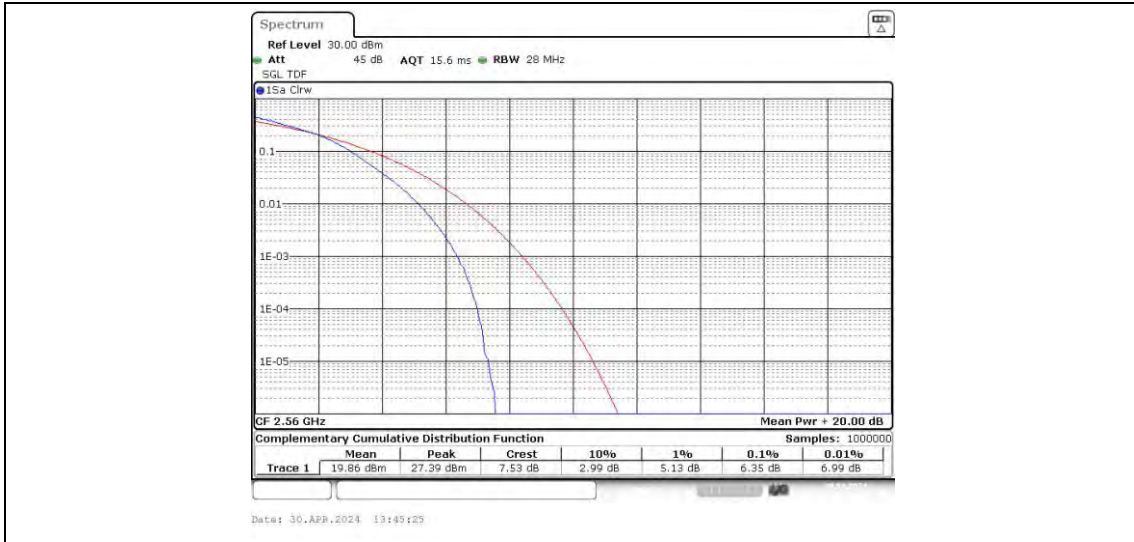

Appendix C: 26dB Bandwidth and Occupied Bandwidth

Test Result

Band	Bandwidth	Modulation	Channel	RB Configuration	Occupied Bandwidth (MHz)	26dB Bandwidth (MHz)	Verdict
Band7	5MHz	QPSK	20775	25RB#0	4.505	4.95	PASS
Band7	5MHz	QPSK	21100	25RB#0	4.505	5.01	PASS
Band7	5MHz	QPSK	21425	25RB#0	4.515	5.13	PASS
Band7	5MHz	16QAM	20775	25RB#0	4.496	4.91	PASS
Band7	5MHz	16QAM	21100	25RB#0	4.496	4.92	PASS
Band7	5MHz	16QAM	21425	25RB#0	4.496	4.93	PASS
Band7	10MHz	QPSK	20800	50RB#0	8.985	9.90	PASS
Band7	10MHz	QPSK	21100	50RB#0	8.985	9.83	PASS
Band7	10MHz	QPSK	21400	50RB#0	9.018	9.83	PASS
Band7	10MHz	16QAM	20800	50RB#0	8.985	9.73	PASS
Band7	10MHz	16QAM	21100	50RB#0	8.952	9.80	PASS
Band7	10MHz	16QAM	21400	50RB#0	9.018	9.80	PASS
Band7	15MHz	QPSK	20825	75RB#0	13.478	14.95	PASS
Band7	15MHz	QPSK	21100	75RB#0	13.478	14.65	PASS
Band7	15MHz	QPSK	21375	75RB#0	13.428	14.75	PASS
Band7	15MHz	16QAM	20825	75RB#0	13.478	14.65	PASS
Band7	15MHz	16QAM	21100	75RB#0	13.478	14.70	PASS
Band7	15MHz	16QAM	21375	75RB#0	13.478	14.70	PASS
Band7	20MHz	QPSK	20850	100RB#0	17.97	19.60	PASS
Band7	20MHz	QPSK	21100	100RB#0	17.97	19.53	PASS
Band7	20MHz	QPSK	21350	100RB#0	18.037	19.67	PASS
Band7	20MHz	16QAM	20850	100RB#0	18.037	19.73	PASS
Band7	20MHz	16QAM	21100	100RB#0	18.037	19.60	PASS
Band7	20MHz	16QAM	21350	100RB#0	18.103	19.73	PASS