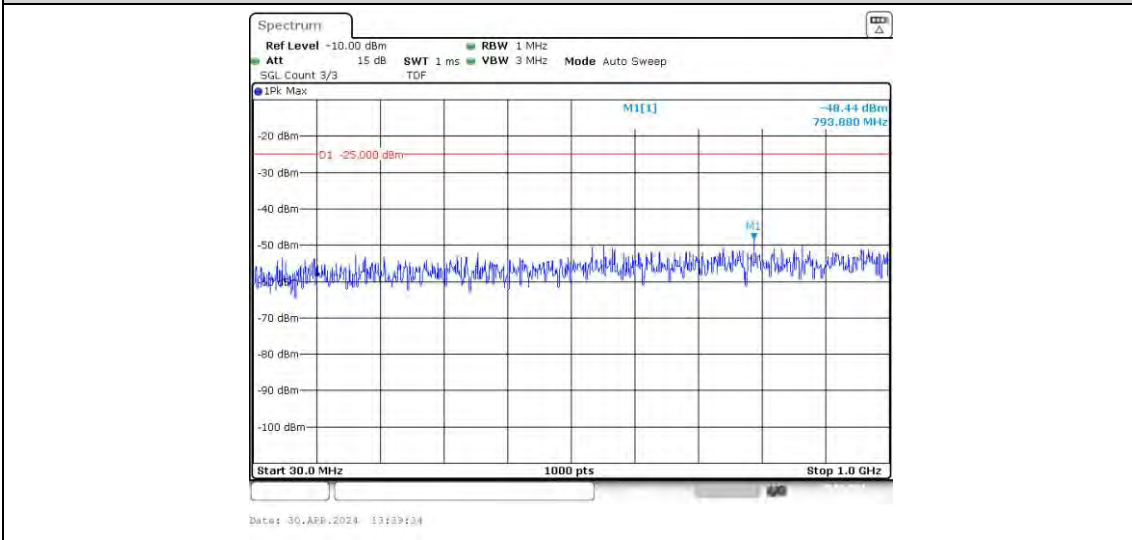

Band7-20MHz-16QAM-21100-100RB#0-Range1:30~1000MHz