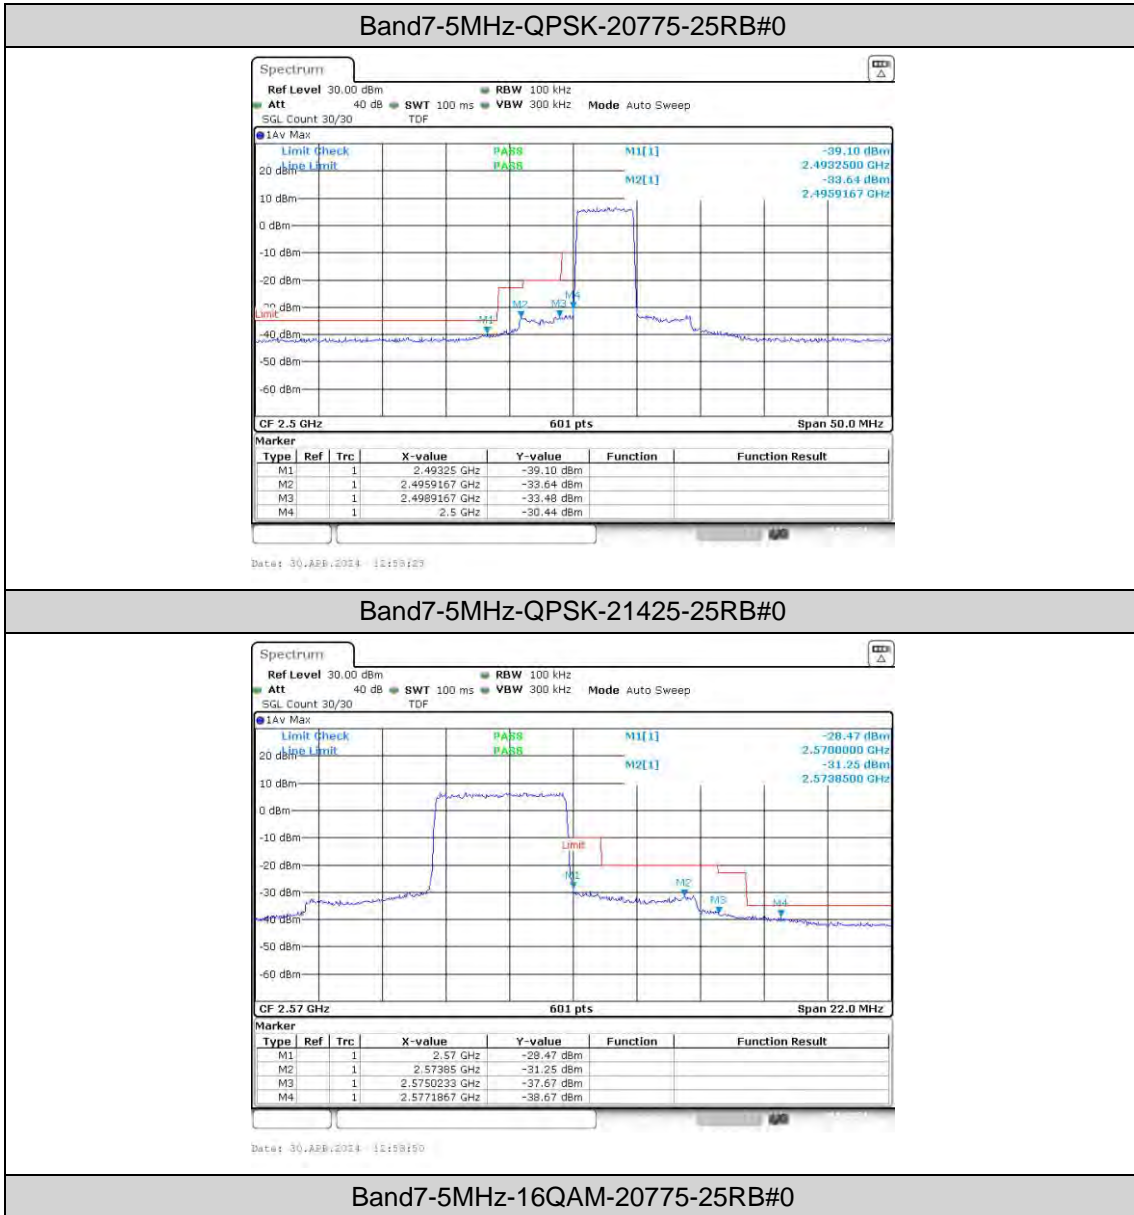

Test Graphs