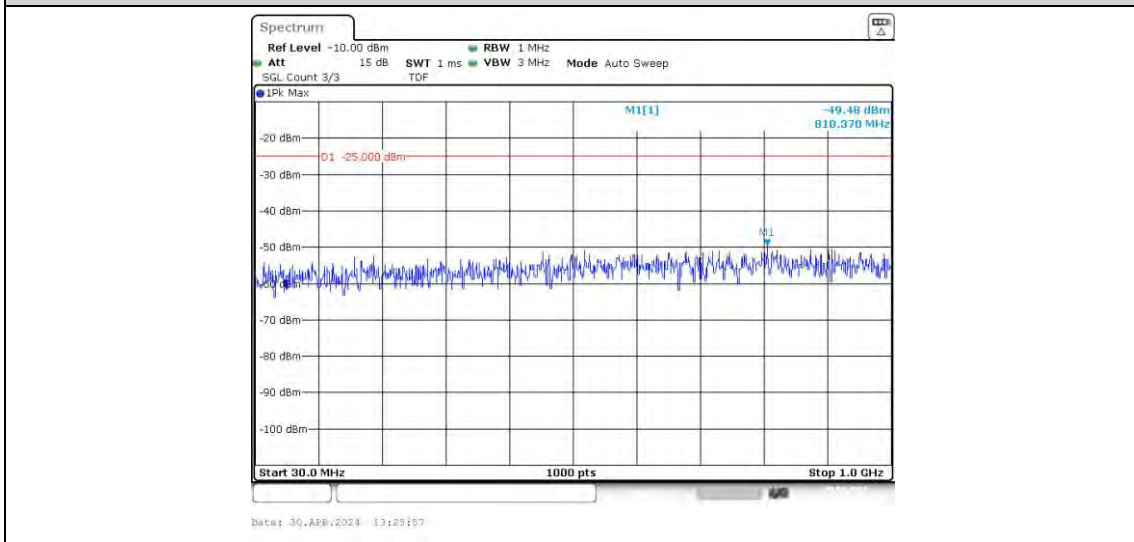

Band7-15MHz-QPSK-21100-75RB#0-Range1:30~1000MHz