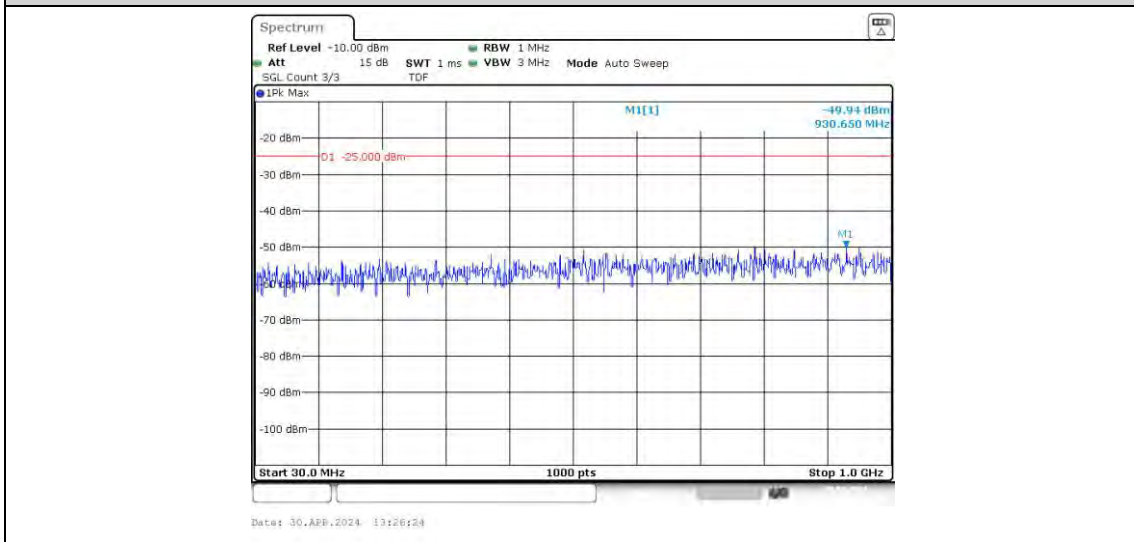

Band7-15MHz-16QAM-21100-75RB#0-Range1:30~1000MHz