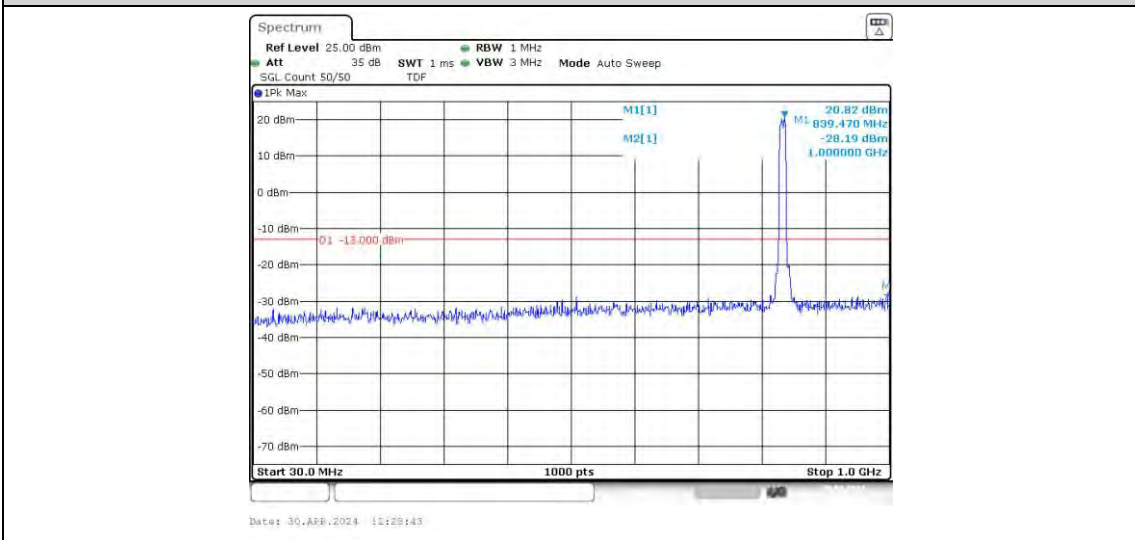

Band5-10MHz-16QAM-20525-50RB#0-Range1:30~1000MHz