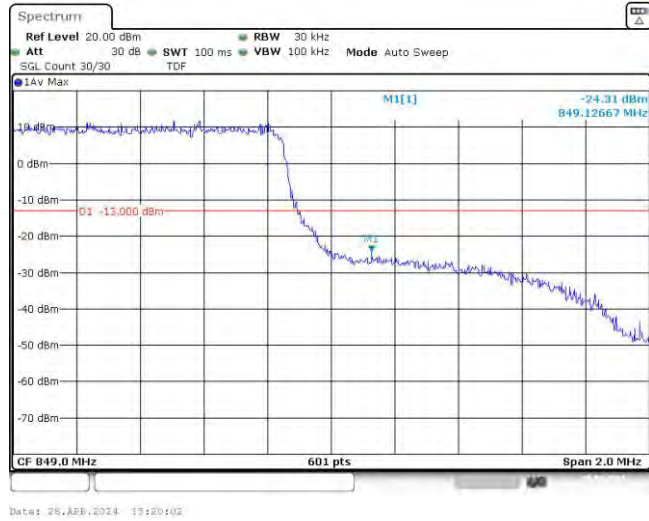

Band5-1.4MHz-QPSK-20643-6RB#0