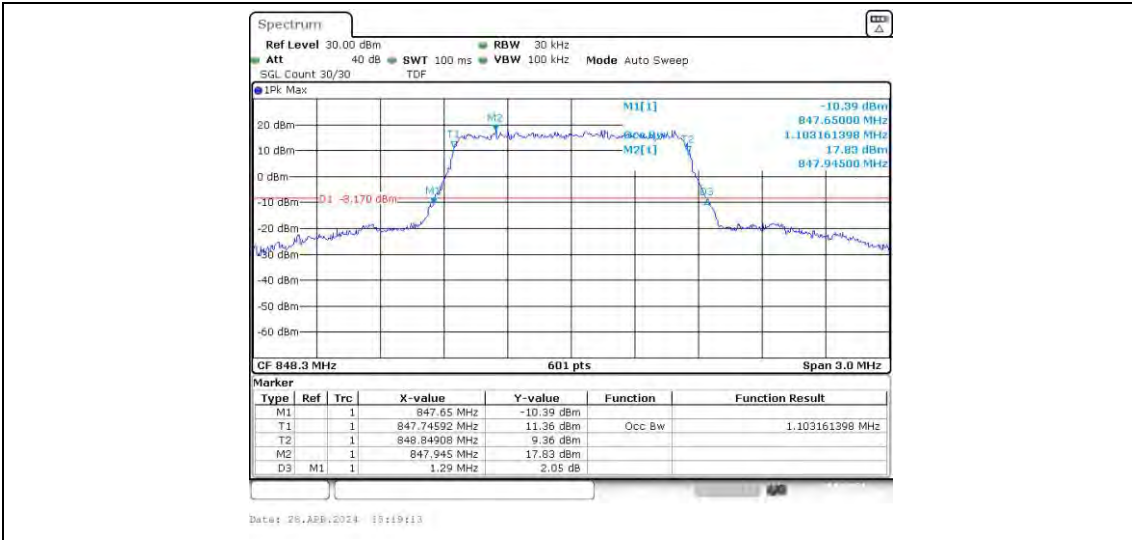

Band5-1.4MHz-16QAM-20407-6RB#0

Band5-1.4MHz-16QAM-20525-6RB#0

Band5-1.4MHz-16QAM-20643-6RB#0