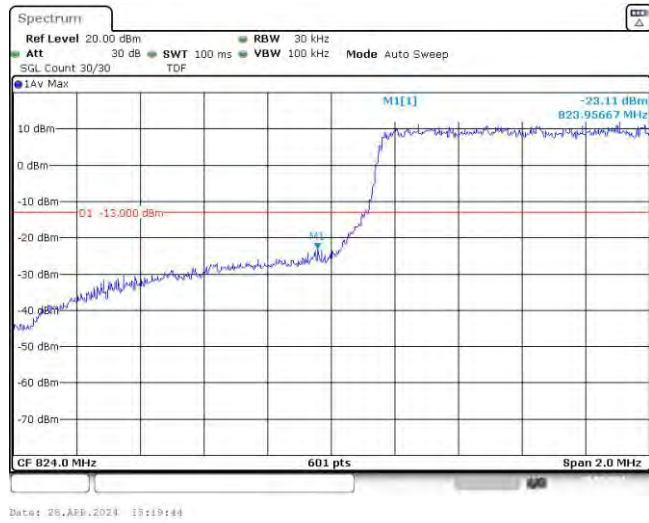

Test Graphs

Band5-1.4MHz-QPSK-20407-6RB#0