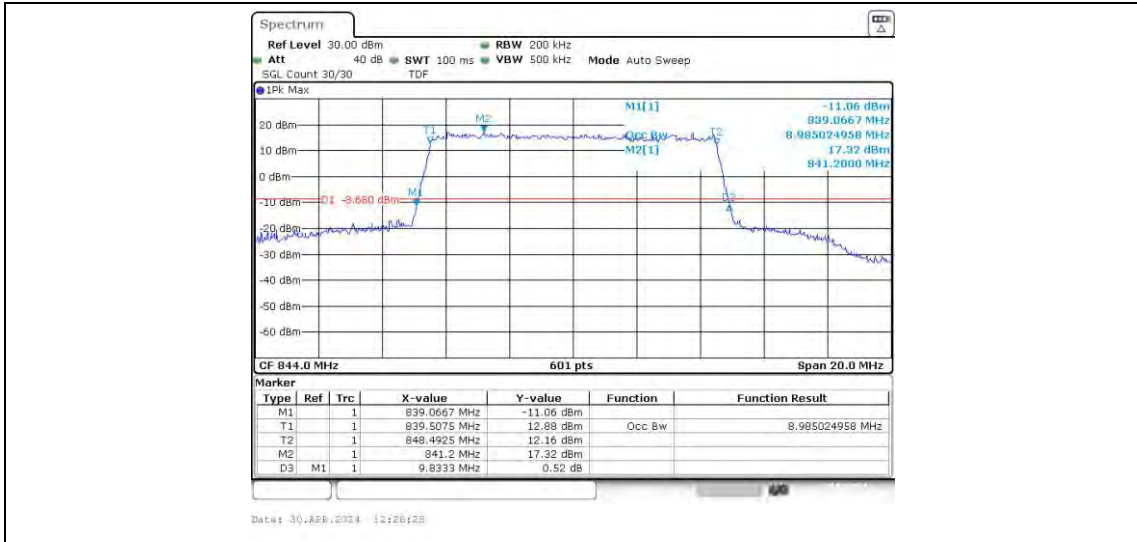

Band5-5MHz-16QAM-20625-25RB#0

Band5-10MHz-QPSK-20600-50RB#0

Band5-10MHz-16QAM-20450-50RB#0

Band5-10MHz-16QAM-20525-50RB#0

Band5-10MHz-16QAM-20600-50RB#0

Appendix D: Band Edge

Test Result

Band	Bandwidth	Modulation	Channel	RB Configuration	Result(dBm)	Verdict
Band5	1.4MHz	QPSK	20407	6RB#0	-23.11	PASS
Band5	1.4MHz	QPSK	20643	6RB#0	-24.31	PASS
Band5	1.4MHz	16QAM	20407	6RB#0	-26.53	PASS
Band5	1.4MHz	16QAM	20643	6RB#0	-26.79	PASS
Band5	3MHz	QPSK	20415	15RB#0	-23.77	PASS
Band5	3MHz	QPSK	20635	15RB#0	-23.58	PASS
Band5	3MHz	16QAM	20415	15RB#0	-25.96	PASS
Band5	3MHz	16QAM	20635	15RB#0	-26.57	PASS
Band5	5MHz	QPSK	20425	25RB#0	-26.02	PASS
Band5	5MHz	QPSK	20625	25RB#0	-26.80	PASS
Band5	5MHz	16QAM	20425	25RB#0	-28.68	PASS
Band5	5MHz	16QAM	20625	25RB#0	-29.19	PASS
Band5	10MHz	QPSK	20450	50RB#0	-27.29	PASS
Band5	10MHz	QPSK	20600	50RB#0	-25.86	PASS
Band5	10MHz	16QAM	20450	50RB#0	-30.07	PASS
Band5	10MHz	16QAM	20600	50RB#0	-28.46	PASS