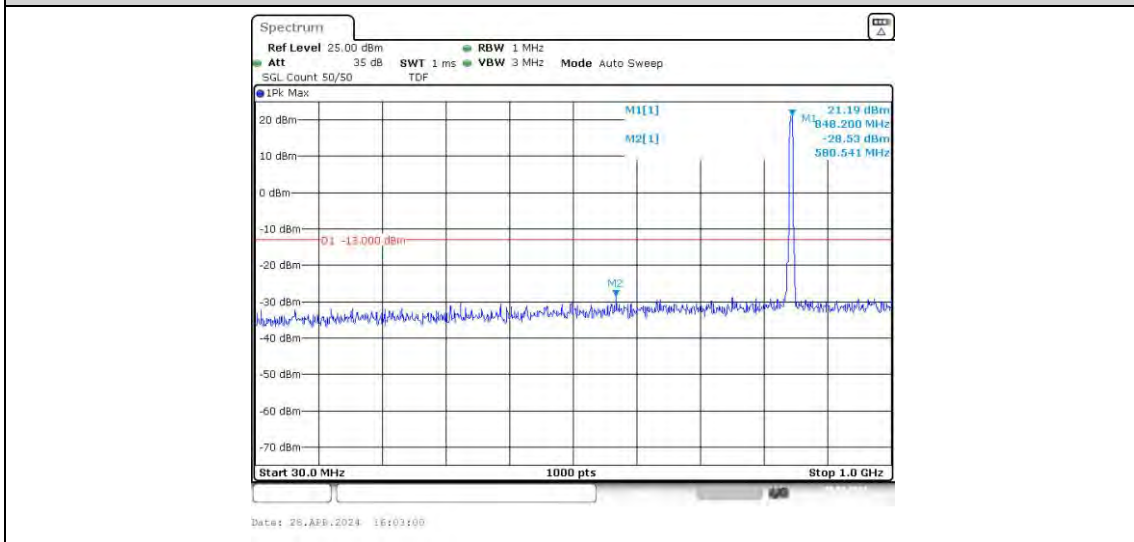

Band5-5MHz-16QAM-20625-25RB#0-Range1:30~1000MHz