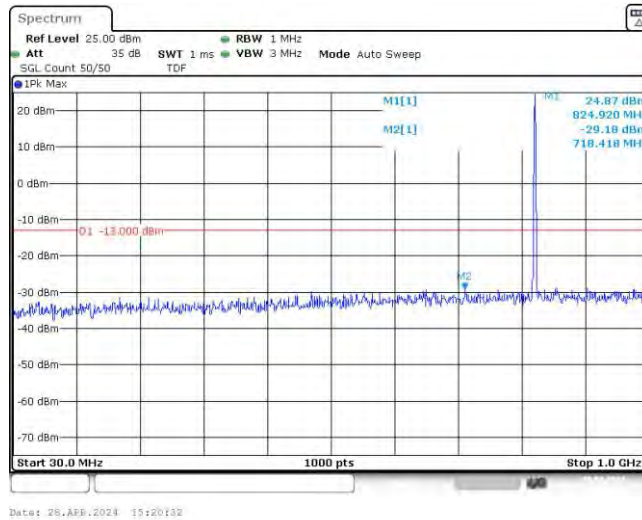

Test Graphs

Band5-1.4MHz-QPSK-20407-6RB#0-Range1:30~1000MHz