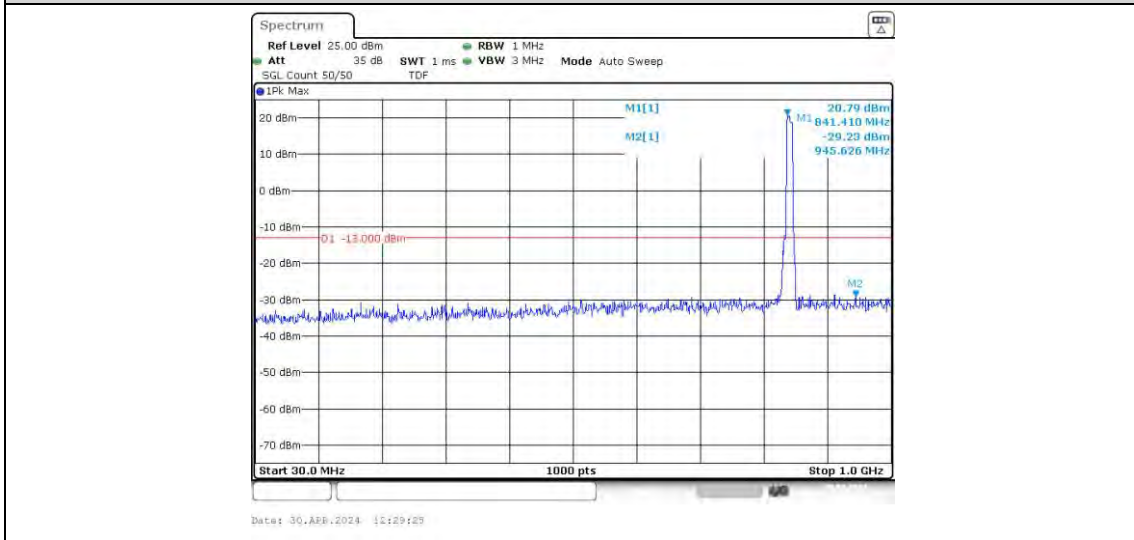

Band5-10MHz-16QAM-20600-50RB#0-Range1:30~1000MHz