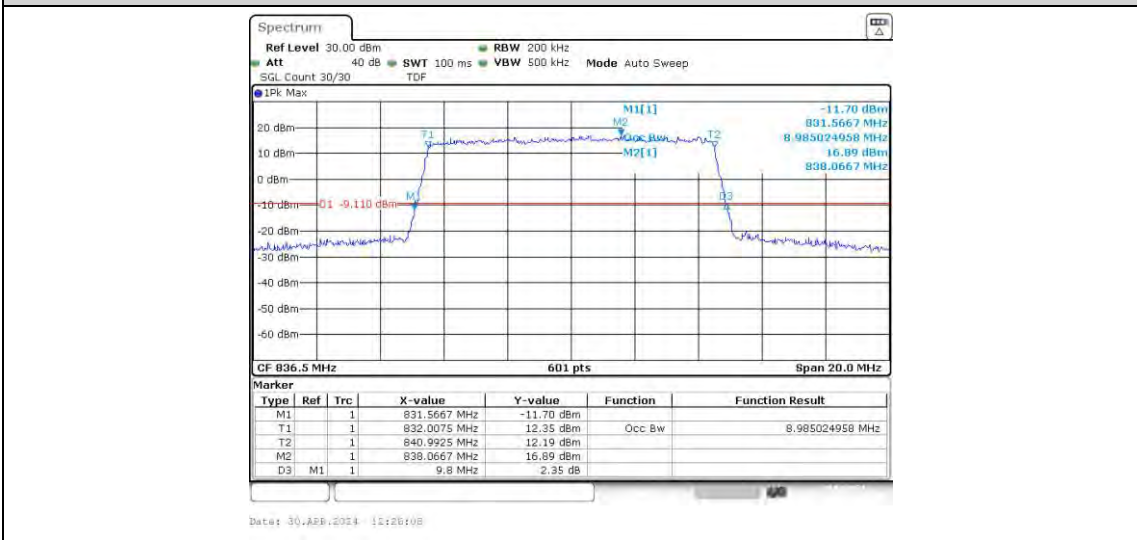

Band5-5MHz-16QAM-20625-25RB#0

Band5-10MHz-QPSK-20600-50RB#0

Band5-10MHz-16QAM-20450-50RB#0

Band5-10MHz-16QAM-20525-50RB#0

Band5-10MHz-16QAM-20600-50RB#0

Appendix D: Band Edge

Test Result

Band	Bandwidth	Modulation	Channel	RB Configuration	Result(dBm)	Verdict
Band5	1.4MHz	QPSK	20407	6RB#0	-23.11	PASS
Band5	1.4MHz	QPSK	20643	6RB#0	-24.31	PASS
Band5	1.4MHz	16QAM	20407	6RB#0	-26.53	PASS
Band5	1.4MHz	16QAM	20643	6RB#0	-26.79	PASS
Band5	3MHz	QPSK	20415	15RB#0	-23.77	PASS
Band5	3MHz	QPSK	20635	15RB#0	-23.58	PASS
Band5	3MHz	16QAM	20415	15RB#0	-25.96	PASS
Band5	3MHz	16QAM	20635	15RB#0	-26.57	PASS
Band5	5MHz	QPSK	20425	25RB#0	-26.02	PASS
Band5	5MHz	QPSK	20625	25RB#0	-26.80	PASS
Band5	5MHz	16QAM	20425	25RB#0	-28.68	PASS
Band5	5MHz	16QAM	20625	25RB#0	-29.19	PASS
Band5	10MHz	QPSK	20450	50RB#0	-27.29	PASS
Band5	10MHz	QPSK	20600	50RB#0	-25.86	PASS
Band5	10MHz	16QAM	20450	50RB#0	-30.07	PASS
Band5	10MHz	16QAM	20600	50RB#0	-28.46	PASS