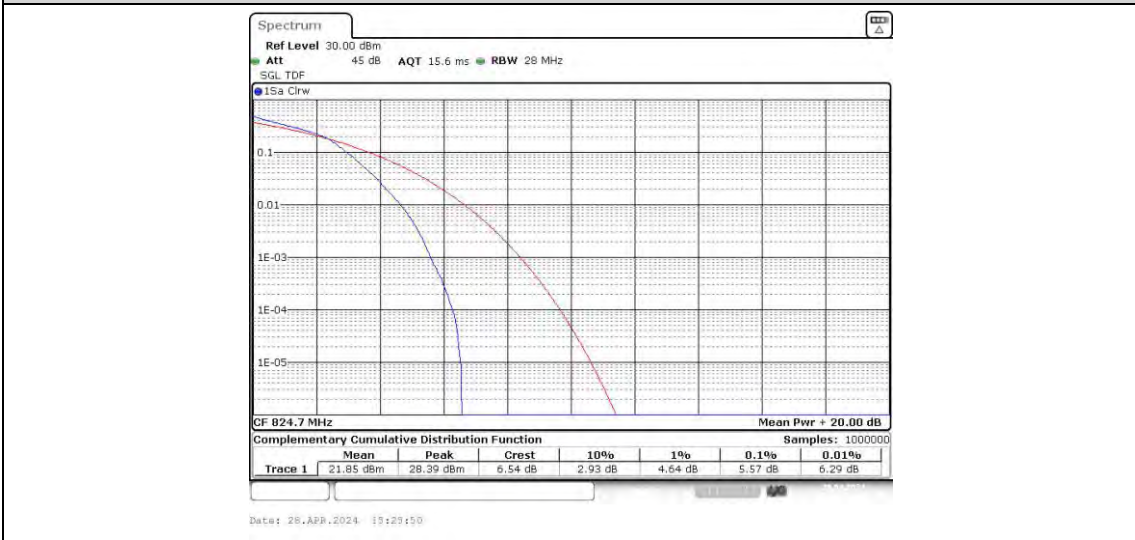

Band5-1.4MHz-16QAM-20407-6RB#0