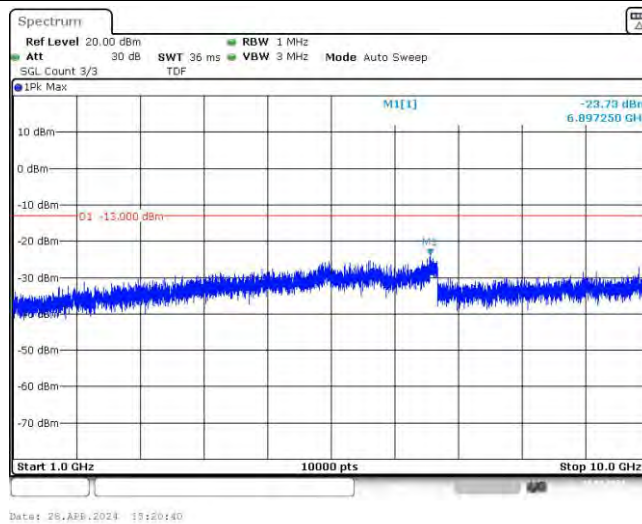

Band5-1.4MHz-QPSK-20407-6RB#0-Range2:1000~10000MHz