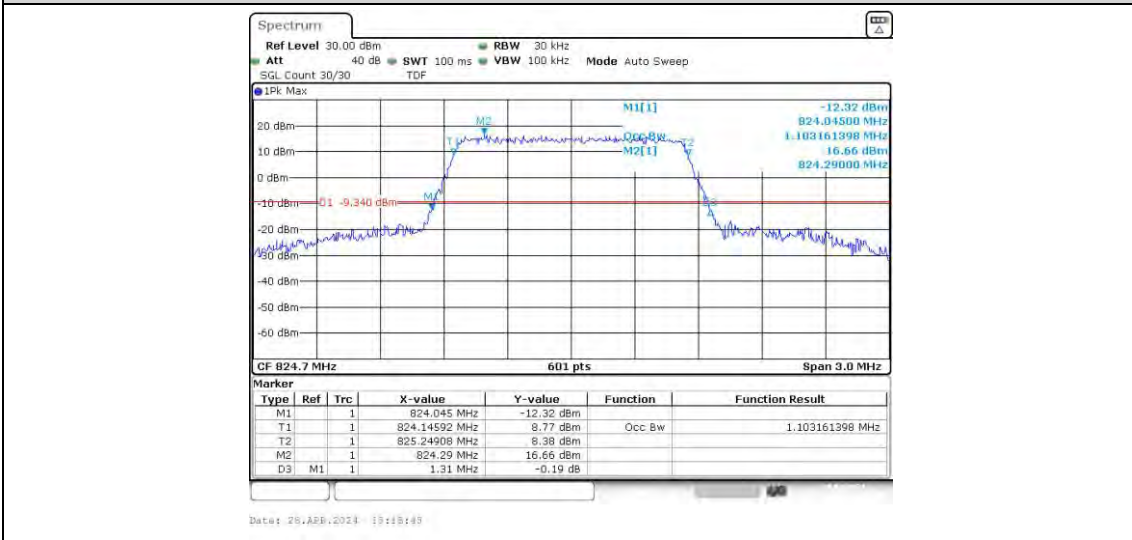

Band5-1.4MHz-16QAM-20407-6RB#0