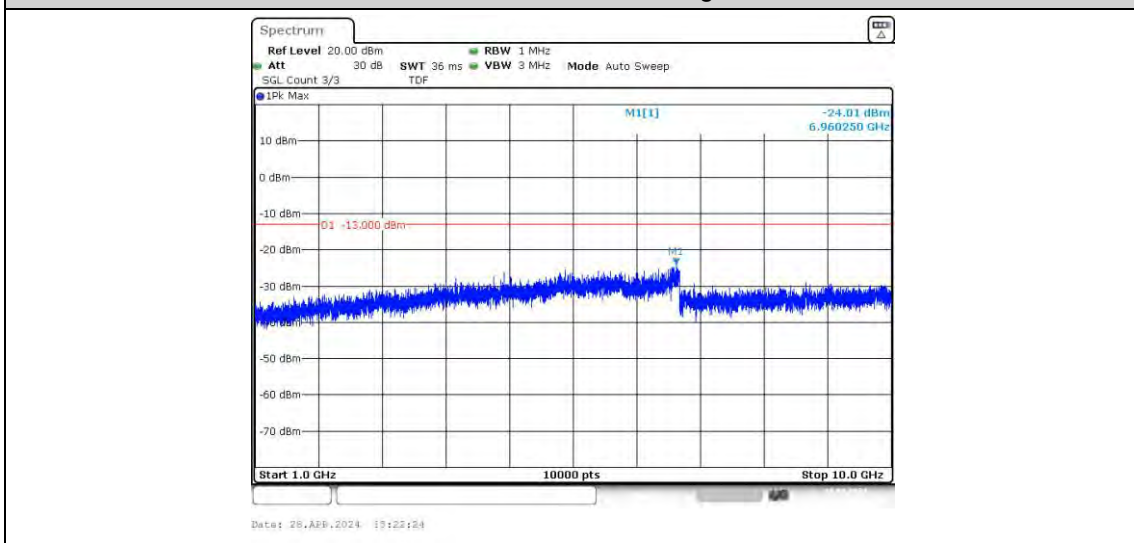

Band5-1.4MHz-16QAM-20643-6RB#0-Range2:1000~10000MHz