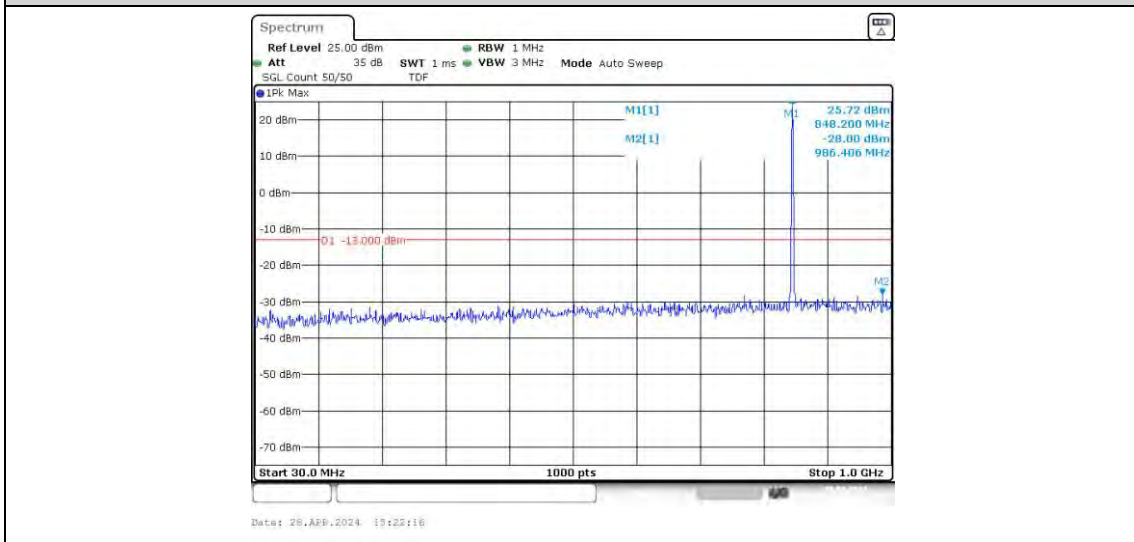

Band5-1.4MHz-16QAM-20643-6RB#0-Range1:30~1000MHz