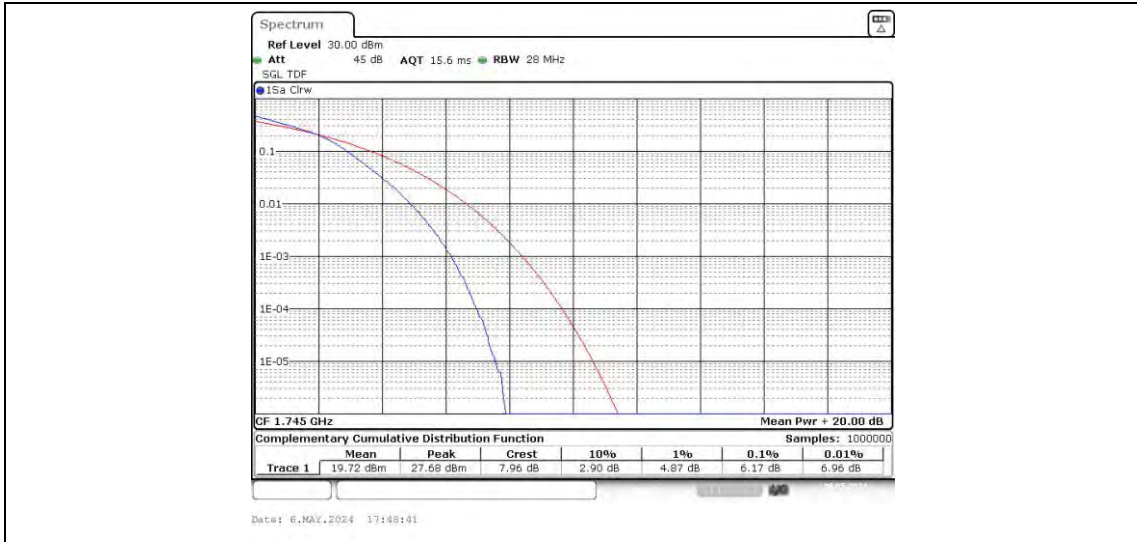

Band4-20MHz-QPSK-20300-100RB#0

Band4-20MHz-16QAM-20050-100RB#0

Band4-20MHz-16QAM-20175-100RB#0

Band4-20MHz-16QAM-20300-100RB#0

Appendix C: 26dB Bandwidth and Occupied Bandwidth

Test Result

Band	Bandwidth	Modulation	Channel	RB Configuration	Occupied Bandwidth (MHz)	26dB Bandwidth (MHz)	Verdict
Band4	1.4MHz	QPSK	19957	6RB#0	1.098	1.30	PASS
Band4	1.4MHz	QPSK	20175	6RB#0	1.093	1.29	PASS
Band4	1.4MHz	QPSK	20393	6RB#0	1.098	1.30	PASS
Band4	1.4MHz	16QAM	19957	6RB#0	1.088	1.28	PASS
Band4	1.4MHz	16QAM	20175	6RB#0	1.098	1.30	PASS
Band4	1.4MHz	16QAM	20393	6RB#0	1.093	1.28	PASS
Band4	3MHz	QPSK	19965	15RB#0	2.676	2.97	PASS
Band4	3MHz	QPSK	20175	15RB#0	2.686	2.95	PASS
Band4	3MHz	QPSK	20385	15RB#0	2.686	2.97	PASS
Band4	3MHz	16QAM	19965	15RB#0	2.686	2.99	PASS
Band4	3MHz	16QAM	20175	15RB#0	2.676	2.97	PASS
Band4	3MHz	16QAM	20385	15RB#0	2.686	2.97	PASS
Band4	5MHz	QPSK	19975	25RB#0	4.496	4.92	PASS
Band4	5MHz	QPSK	20175	25RB#0	4.505	4.94	PASS
Band4	5MHz	QPSK	20375	25RB#0	4.496	4.93	PASS
Band4	5MHz	16QAM	19975	25RB#0	4.515	4.94	PASS
Band4	5MHz	16QAM	20175	25RB#0	4.496	4.90	PASS
Band4	5MHz	16QAM	20375	25RB#0	4.505	4.95	PASS
Band4	10MHz	QPSK	20000	50RB#0	8.952	9.80	PASS
Band4	10MHz	QPSK	20175	50RB#0	8.985	9.80	PASS
Band4	10MHz	QPSK	20350	50RB#0	8.985	9.83	PASS
Band4	10MHz	16QAM	20000	50RB#0	8.952	9.80	PASS
Band4	10MHz	16QAM	20175	50RB#0	8.952	9.83	PASS
Band4	10MHz	16QAM	20350	50RB#0	8.985	10.20	PASS
Band4	15MHz	QPSK	20025	75RB#0	13.428	14.70	PASS
Band4	15MHz	QPSK	20175	75RB#0	13.527	14.80	PASS
Band4	15MHz	QPSK	20325	75RB#0	13.478	14.75	PASS
Band4	15MHz	16QAM	20025	75RB#0	13.478	14.70	PASS
Band4	15MHz	16QAM	20175	75RB#0	13.527	14.70	PASS
Band4	15MHz	16QAM	20325	75RB#0	13.478	14.65	PASS
Band4	20MHz	QPSK	20050	100RB#0	18.037	19.60	PASS
Band4	20MHz	QPSK	20175	100RB#0	18.037	19.53	PASS
Band4	20MHz	QPSK	20300	100RB#0	18.037	19.67	PASS
Band4	20MHz	16QAM	20050	100RB#0	17.97	19.67	PASS