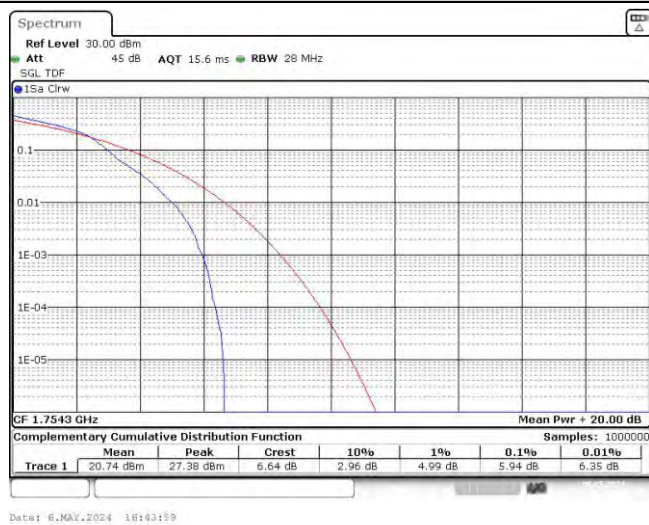

Band4-1.4MHz-16QAM-20393-1RB#0