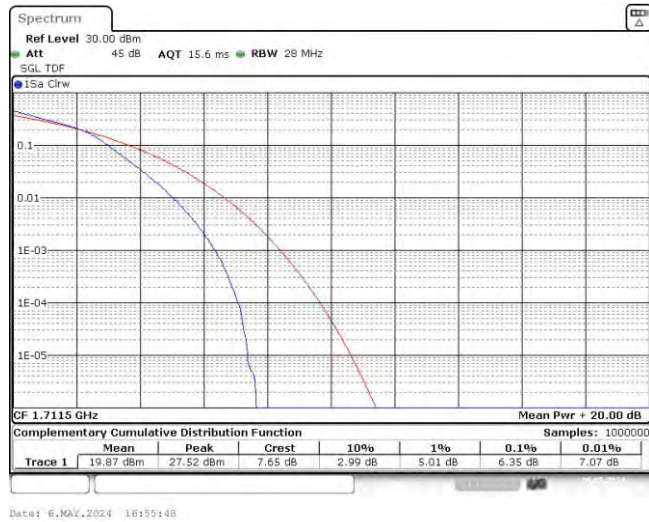

Band4-3MHz-16QAM-19965-15RB#0