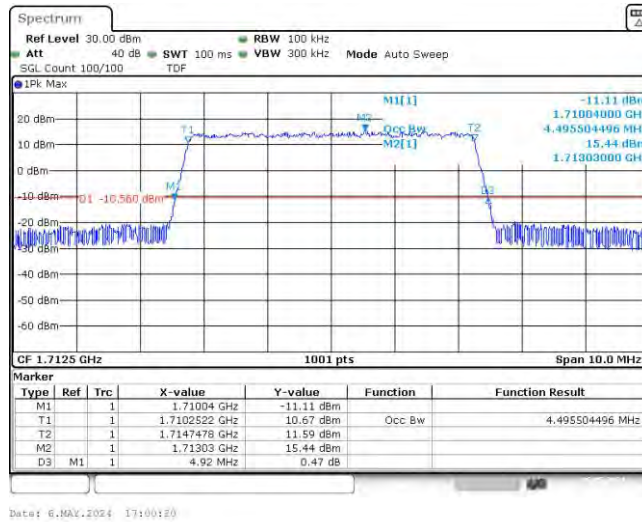

Band4-5MHz-QPSK-19975-25RB#0