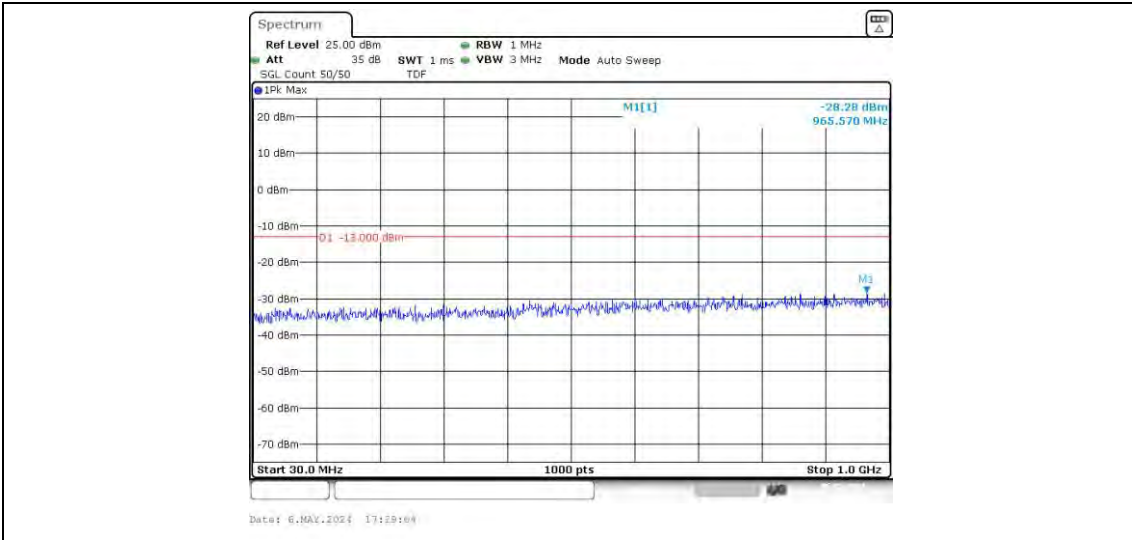

Band4-15MHz-QPSK-20175-75RB#0-Range3:2000~20000MHz

Band4-15MHz-QPSK-20325-75RB#0-Range1:30~1000MHz

Band4-15MHz-QPSK-20325-75RB#0-Range2:1000~2000MHz

Band4-15MHz-QPSK-20325-75RB#0-Range3:2000~20000MHz

Band4-15MHz-16QAM-20025-75RB#0-Range1:30~1000MHz