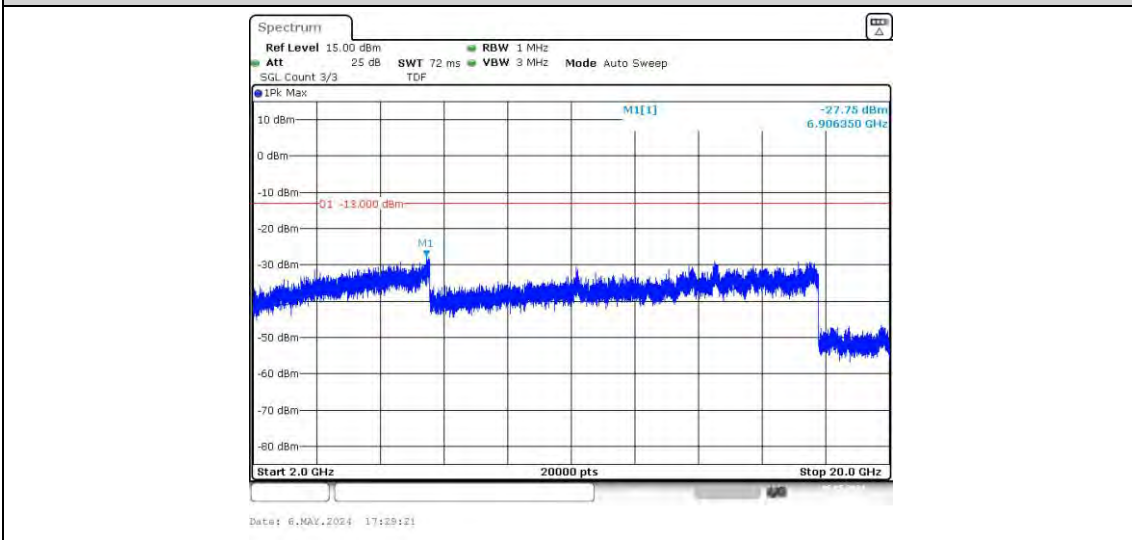

Band4-15MHz-16QAM-20025-75RB#0-Range3:2000~20000MHz