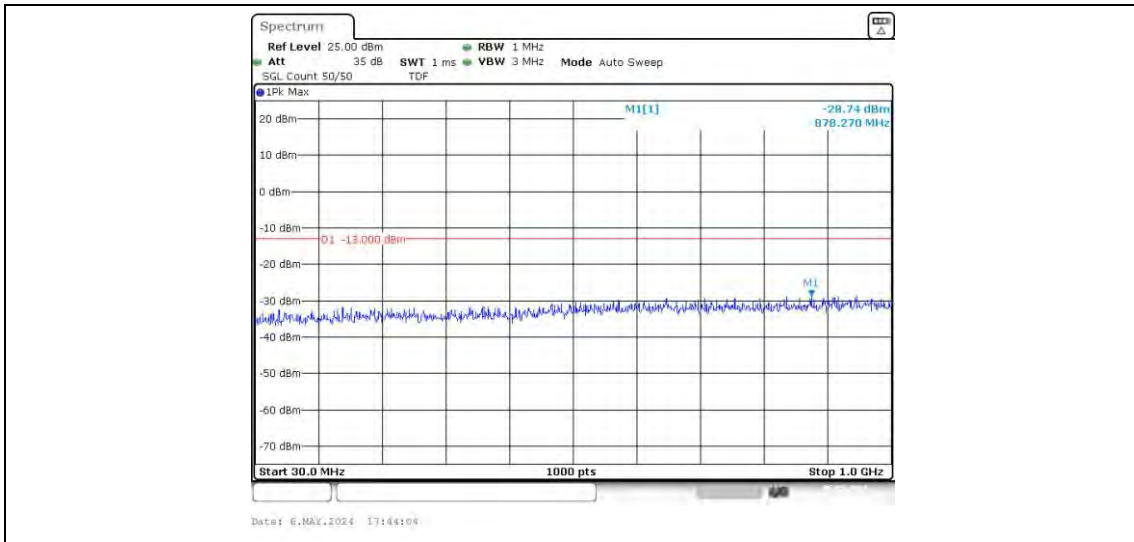

Band4-20MHz-16QAM-20300-100RB#0-Range1:30~1000MHz