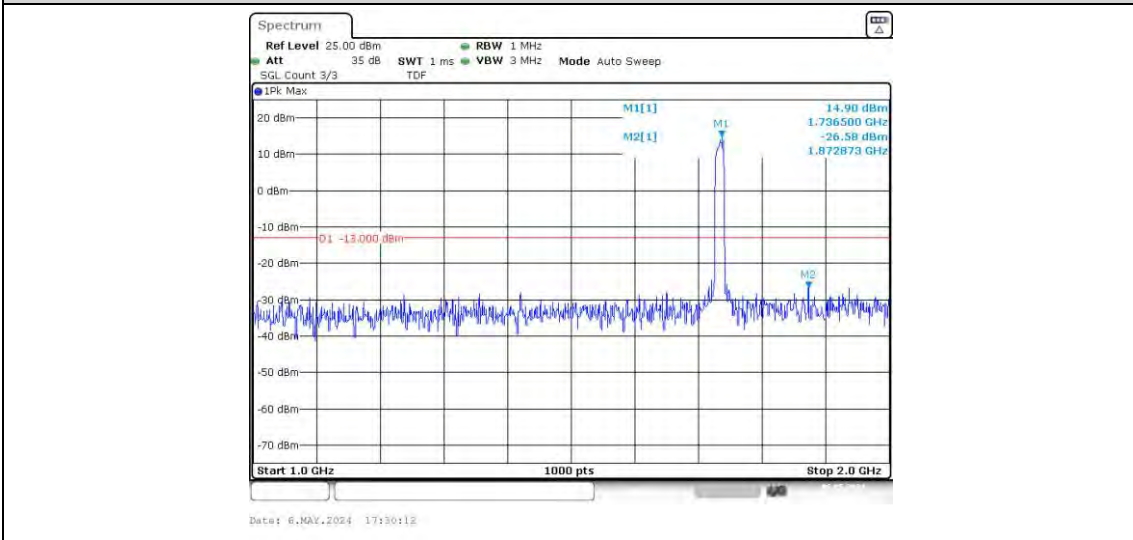

Band4-15MHz-16QAM-20025-75RB#0-Range2:1000~2000MHz

Band4-15MHz-16QAM-20025-75RB#0-Range3:2000~20000MHz

Band4-15MHz-16QAM-20175-75RB#0-Range1:30~1000MHz

Band4-15MHz-16QAM-20175-75RB#0-Range2:1000~2000MHz

Band4-15MHz-16QAM-20175-75RB#0-Range3:2000~20000MHz