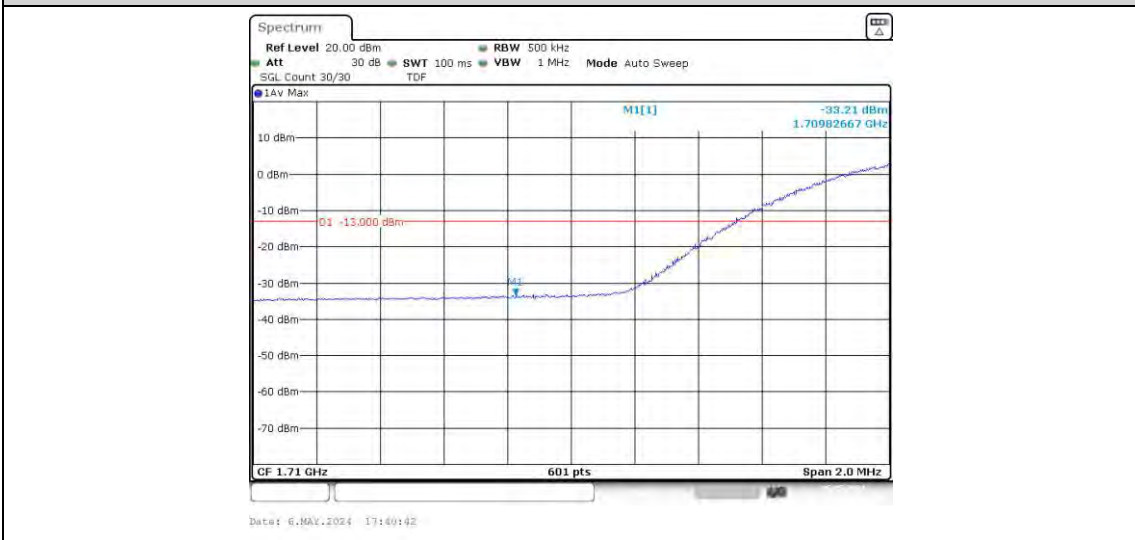

Band4-15MHz-QPSK-20325-75RB#0

Band4-15MHz-16QAM-20025-75RB#0

Band4-15MHz-16QAM-20325-75RB#0

Band4-20MHz-QPSK-20050-100RB#0

Band4-20MHz-QPSK-20300-100RB#0

Band4-20MHz-16QAM-20050-100RB#0

Band4-20MHz-16QAM-20300-100RB#0