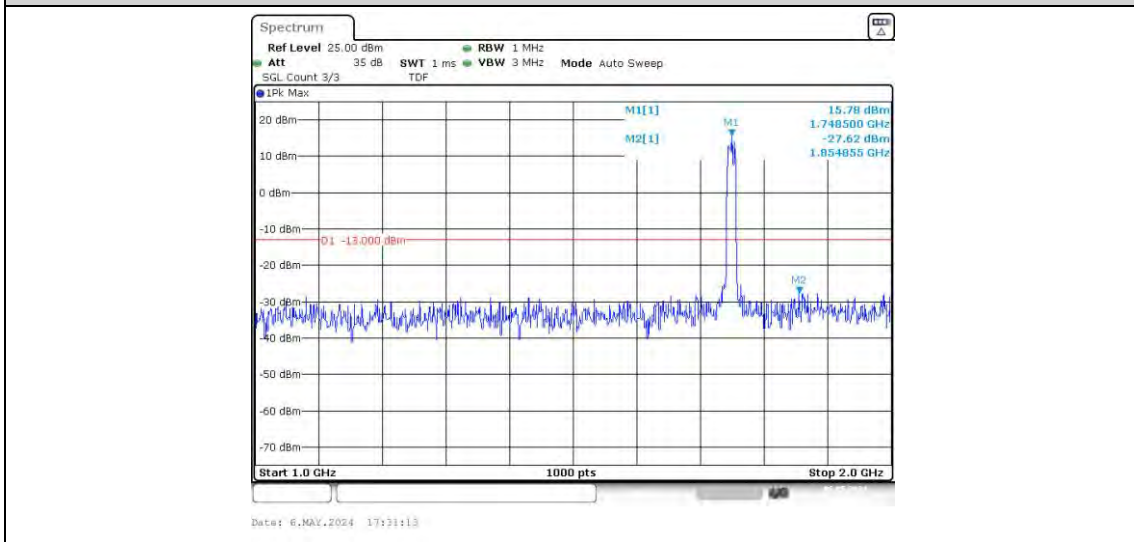

Band4-15MHz-16QAM-20325-75RB#0-Range2:1000~2000MHz