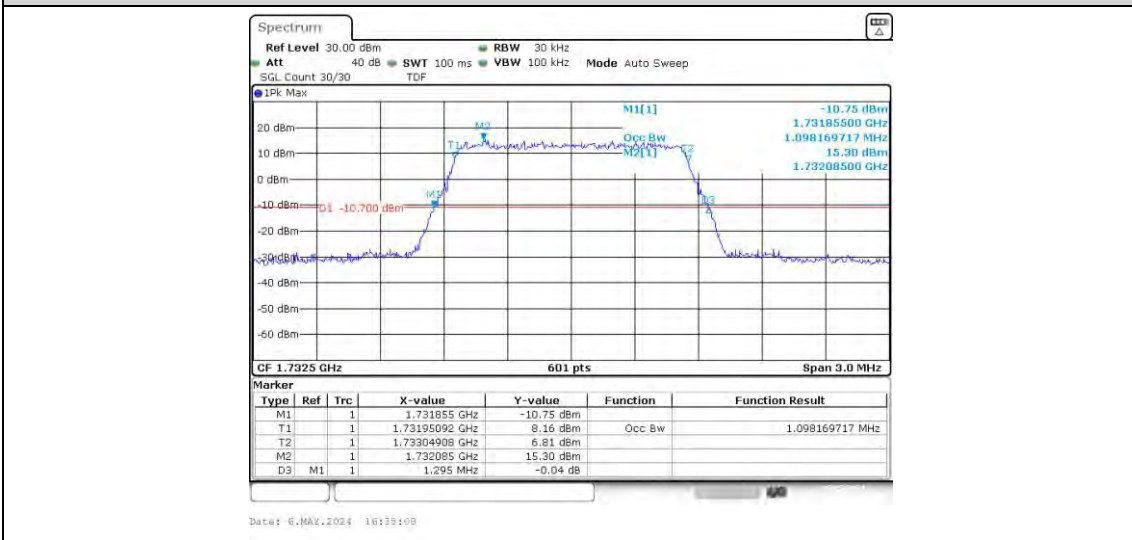

Band4	20MHz	16QAM	20175	100RB#0	18.037	19.67	PASS
Band4	20MHz	16QAM	20300	100RB#0	18.037	19.67	PASS

Test Graphs

Band4-1.4MHz-QPSK-20175-6RB#0
Band4-1.4MHz-QPSK-20393-6RB#0

Band4-1.4MHz-16QAM-19957-6RB#0

Band4-1.4MHz-16QAM-20175-6RB#0