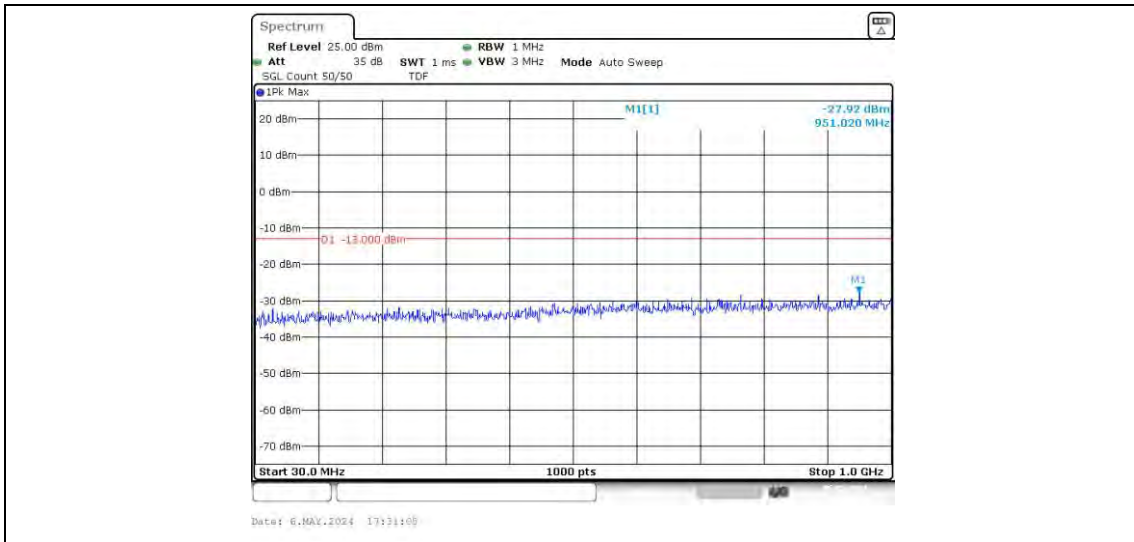

Band4-15MHz-16QAM-20325-75RB#0-Range1:30~1000MHz