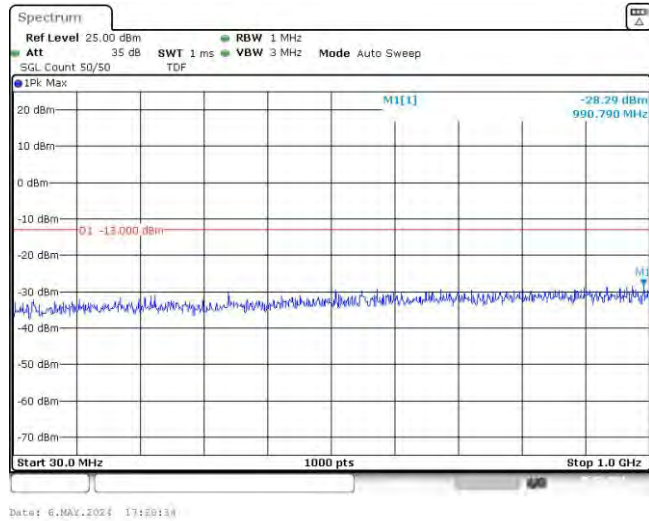

Band4-15MHz-QPSK-20025-75RB#0-Range1:30~1000MHz