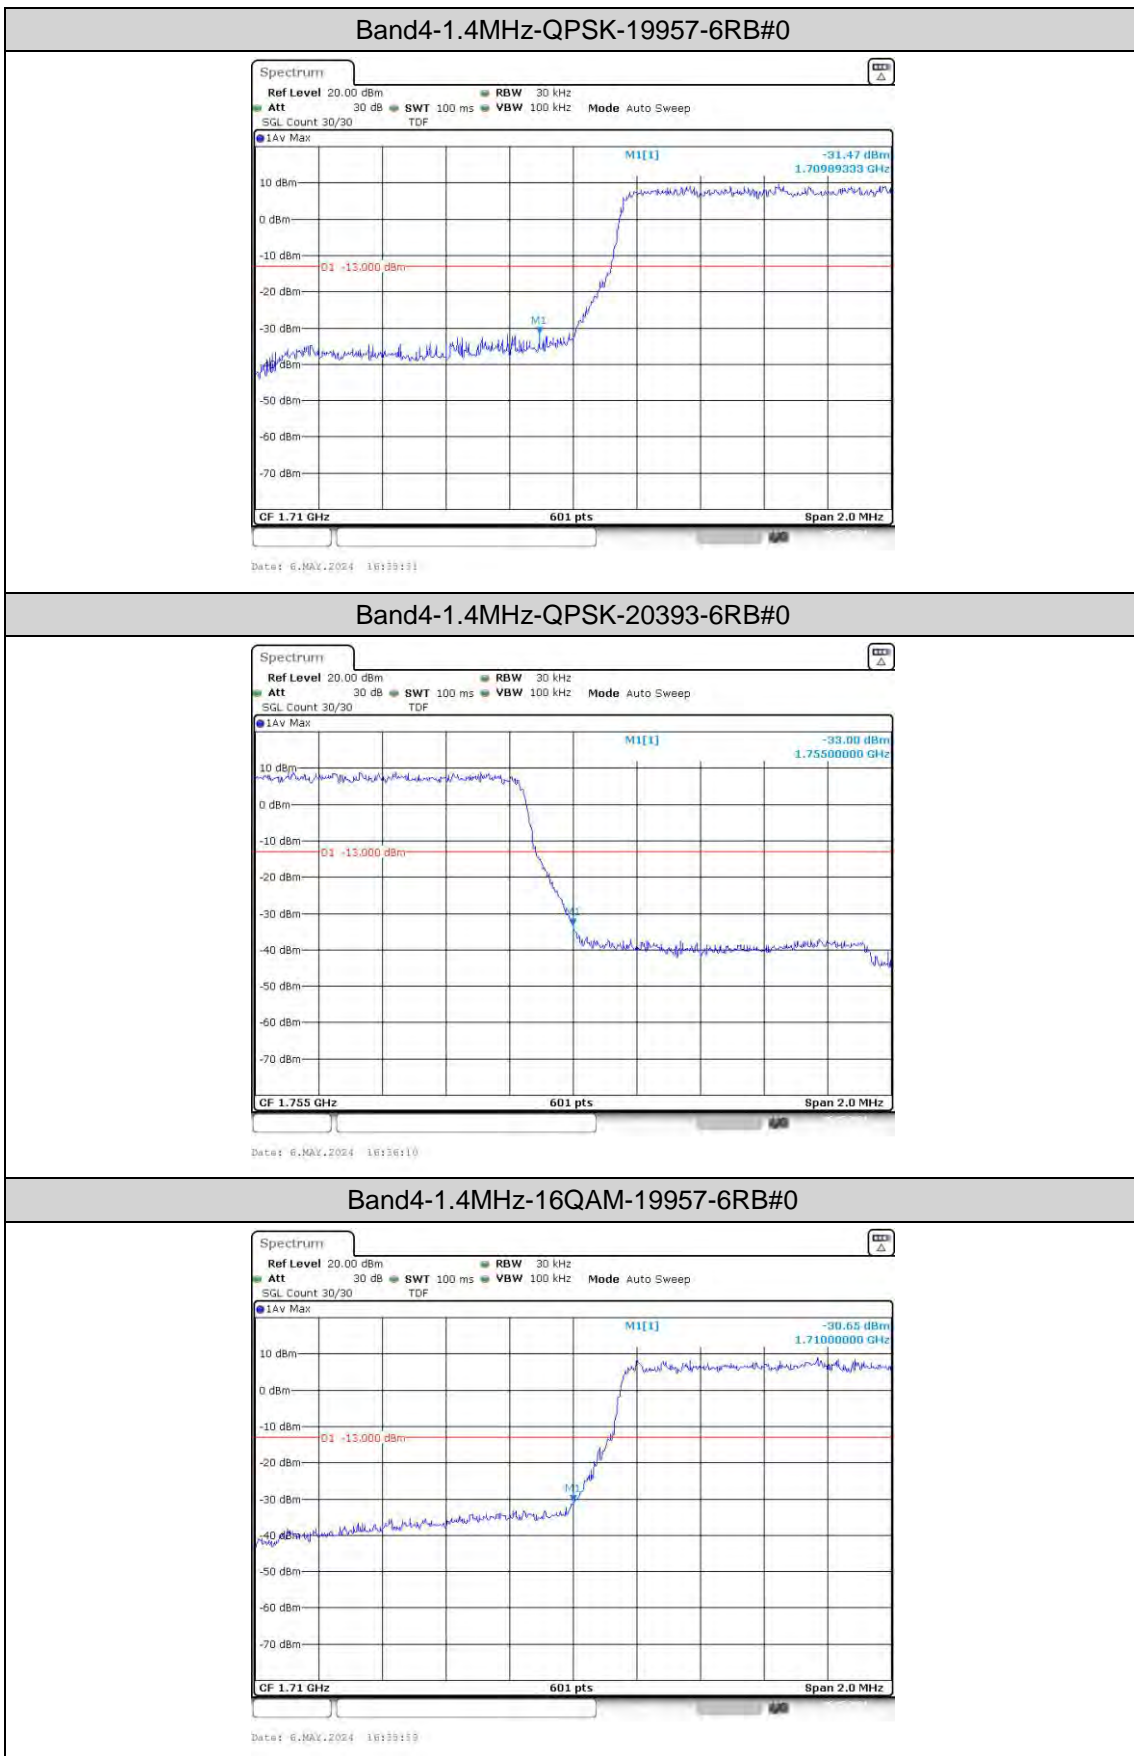

Test Graphs