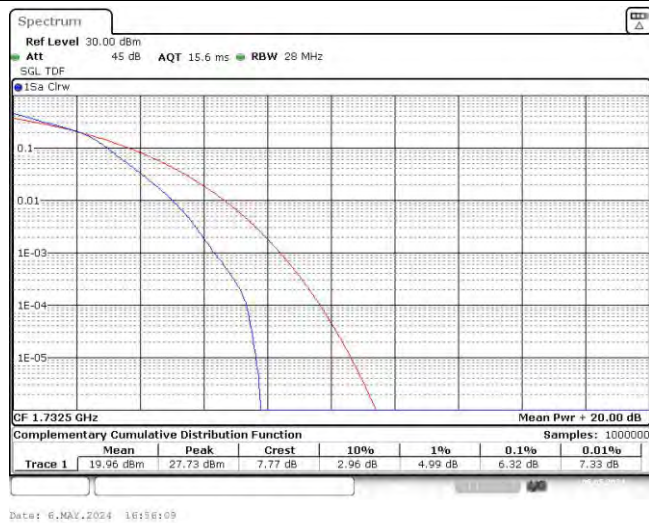

Band4-3MHz-16QAM-20175-15RB#0

Band4-3MHz-16QAM-20385-15RB#0