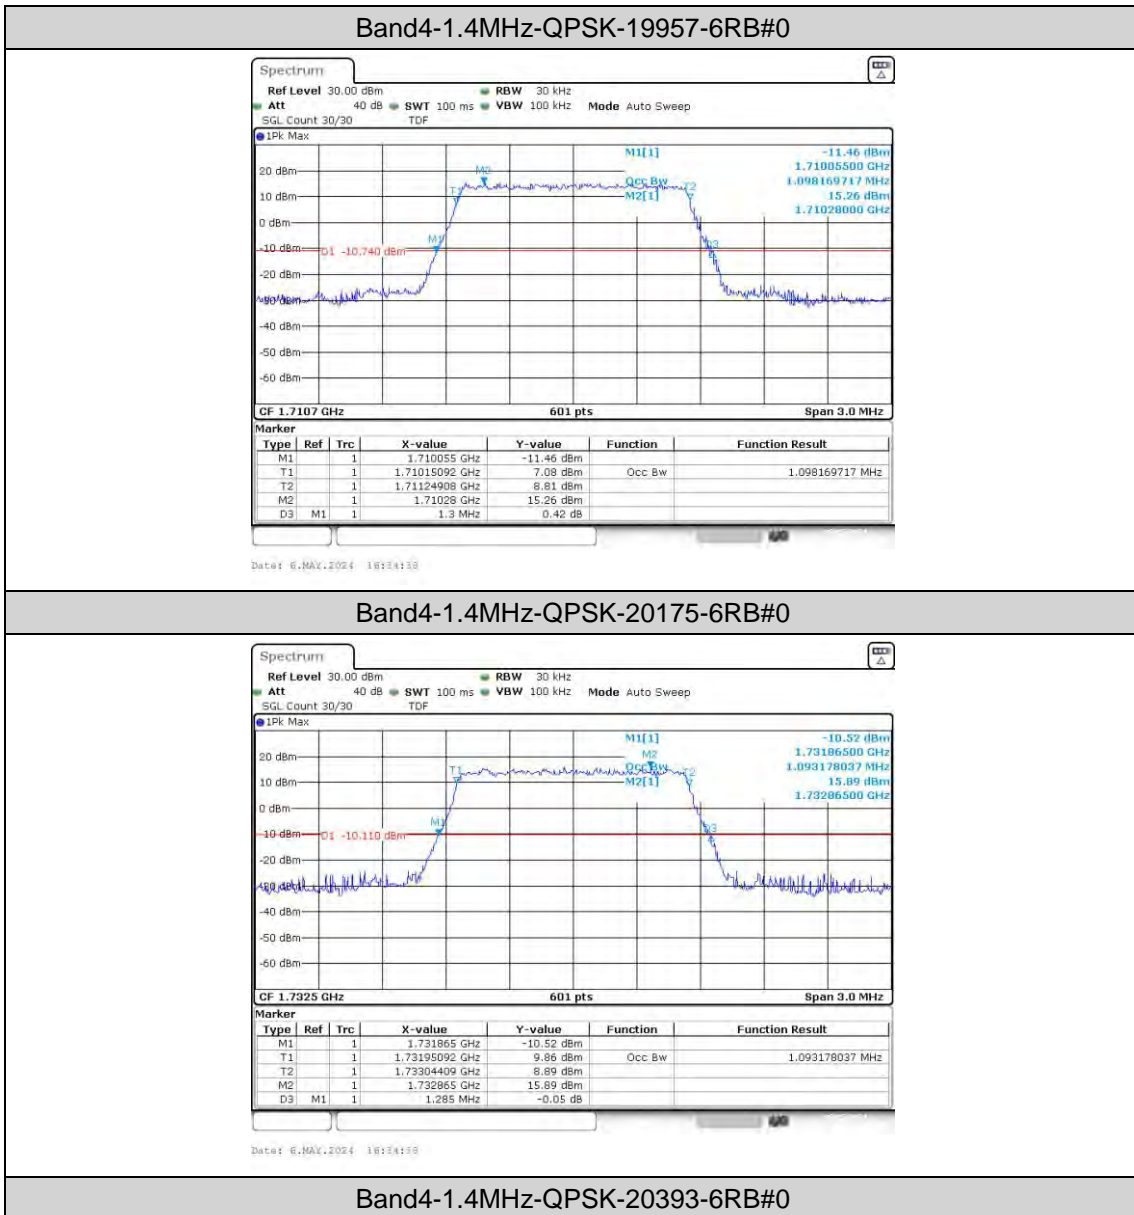

Test Graphs

Band4-1.4MHz-QPSK-20175-6RB#0

Band4-1.4MHz-QPSK-20393-6RB#0