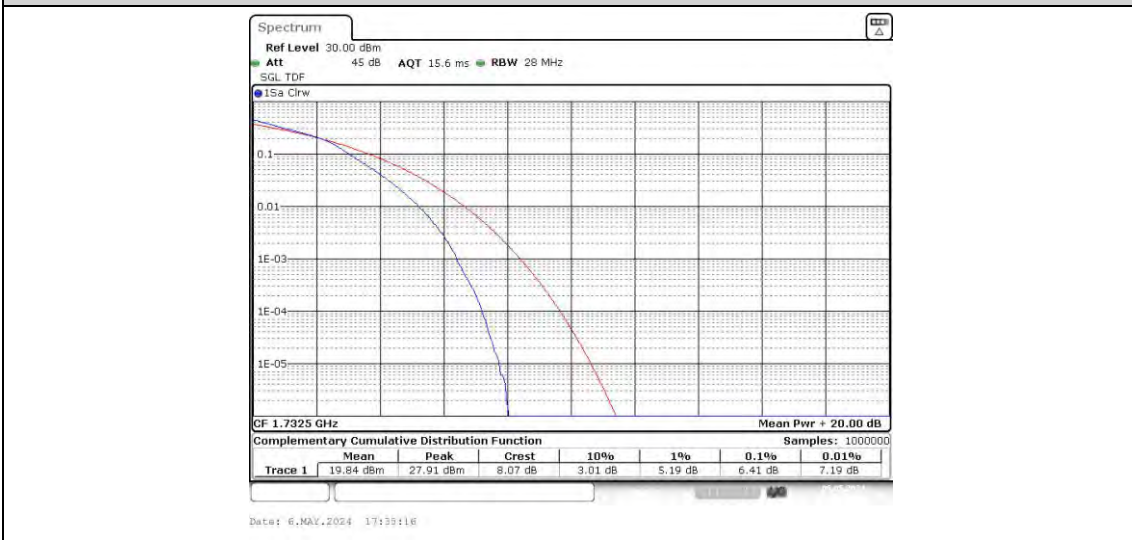

Band4-15MHz-QPSK-20175-75RB#0

Band4-15MHz-QPSK-20325-75RB#0

Band4-15MHz-16QAM-20025-75RB#0

Band4-15MHz-16QAM-20175-75RB#0

Band4-15MHz-16QAM-20325-75RB#0

Band4-20MHz-QPSK-20050-100RB#0

Band4-20MHz-QPSK-20175-100RB#0