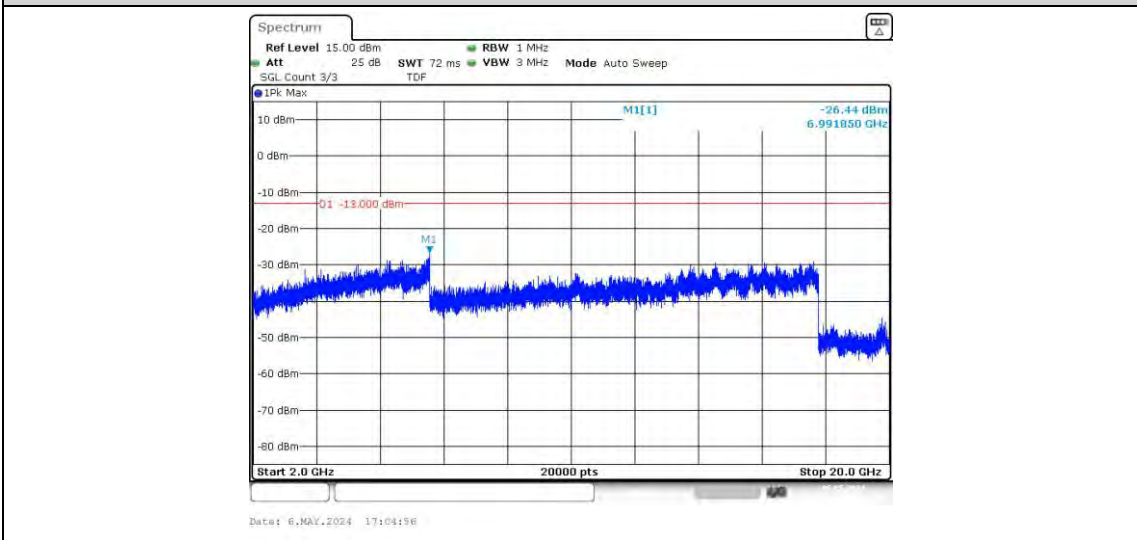

Band4-5MHz-16QAM-20175-25RB#0-Range3:2000~20000MHz