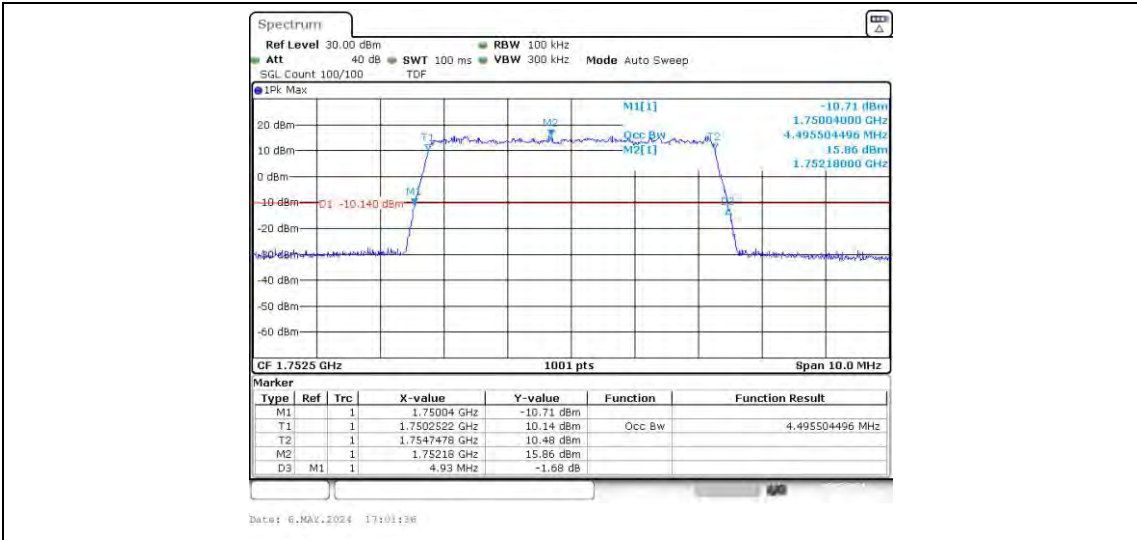

Band4-5MHz-16QAM-19975-25RB#0

Band4-5MHz-16QAM-20175-25RB#0

Band4-5MHz-16QAM-20375-25RB#0