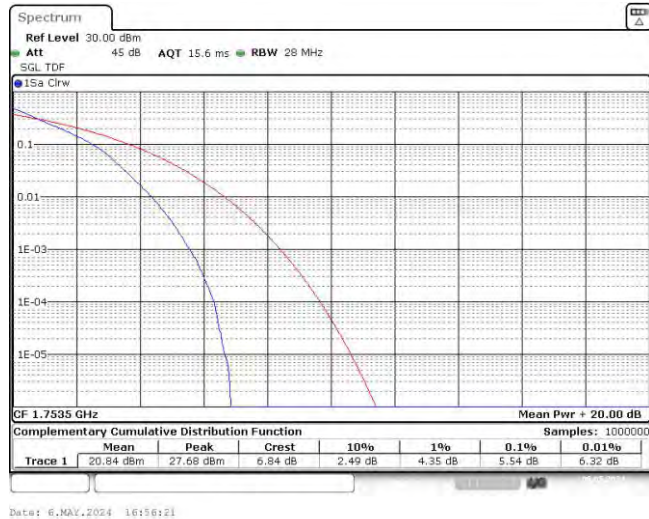

Band4-3MHz-QPSK-20385-15RB#0