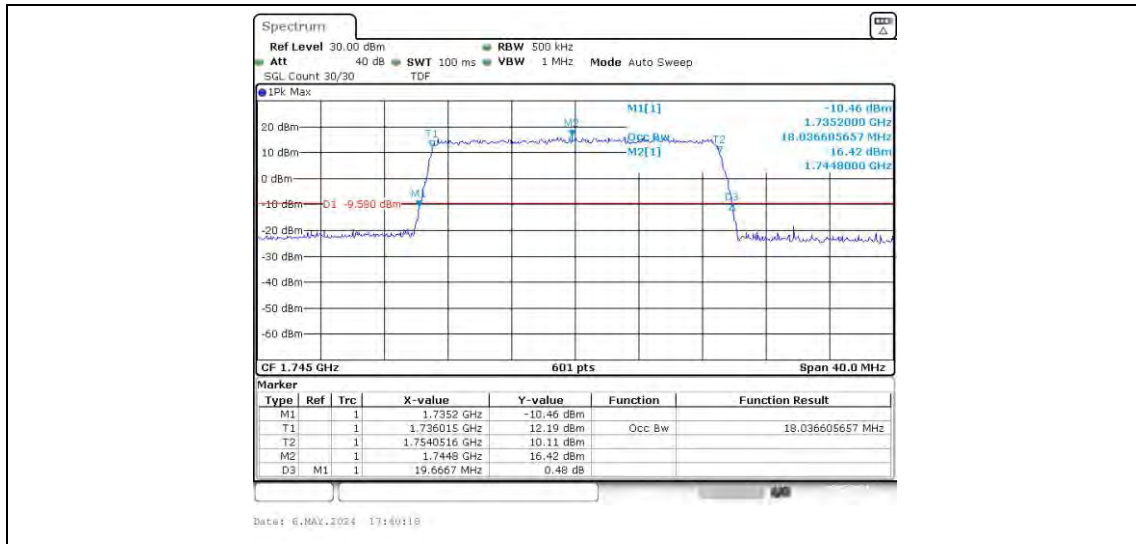

Band4-15MHz-QPSK-20325-75RB#0

Band4-20MHz-QPSK-20300-100RB#0

Band4-20MHz-16QAM-20050-100RB#0

Band4-20MHz-16QAM-20175-100RB#0

Band4-20MHz-16QAM-20300-100RB#0

Appendix D: Band Edge

Test Result

Band	Bandwidth	Modulation	Channel	RB Configuration	Result(dBm)	Verdict
Band4	1.4MHz	QPSK	19957	6RB#0	-31.47	PASS
Band4	1.4MHz	QPSK	20393	6RB#0	-33.00	PASS
Band4	1.4MHz	16QAM	19957	6RB#0	-30.65	PASS
Band4	1.4MHz	16QAM	20393	6RB#0	-33.14	PASS
Band4	3MHz	QPSK	19965	15RB#0	-27.94	PASS
Band4	3MHz	QPSK	20385	15RB#0	-28.89	PASS
Band4	3MHz	16QAM	19965	15RB#0	-29.82	PASS
Band4	3MHz	16QAM	20385	15RB#0	-30.36	PASS
Band4	5MHz	QPSK	19975	25RB#0	-30.27	PASS
Band4	5MHz	QPSK	20375	25RB#0	-33.48	PASS
Band4	5MHz	16QAM	19975	25RB#0	-31.76	PASS
Band4	5MHz	16QAM	20375	25RB#0	-34.07	PASS
Band4	10MHz	QPSK	20000	50RB#0	-35.45	PASS
Band4	10MHz	QPSK	20350	50RB#0	-36.86	PASS
Band4	10MHz	16QAM	20000	50RB#0	-34.19	PASS
Band4	10MHz	16QAM	20350	50RB#0	-36.39	PASS
Band4	15MHz	QPSK	20025	75RB#0	-35.13	PASS
Band4	15MHz	QPSK	20325	75RB#0	-35.53	PASS
Band4	15MHz	16QAM	20025	75RB#0	-34.47	PASS
Band4	15MHz	16QAM	20325	75RB#0	-37.10	PASS
Band4	20MHz	QPSK	20050	100RB#0	-33.21	PASS
Band4	20MHz	QPSK	20300	100RB#0	-34.40	PASS
Band4	20MHz	16QAM	20050	100RB#0	-32.50	PASS
Band4	20MHz	16QAM	20300	100RB#0	-36.06	PASS