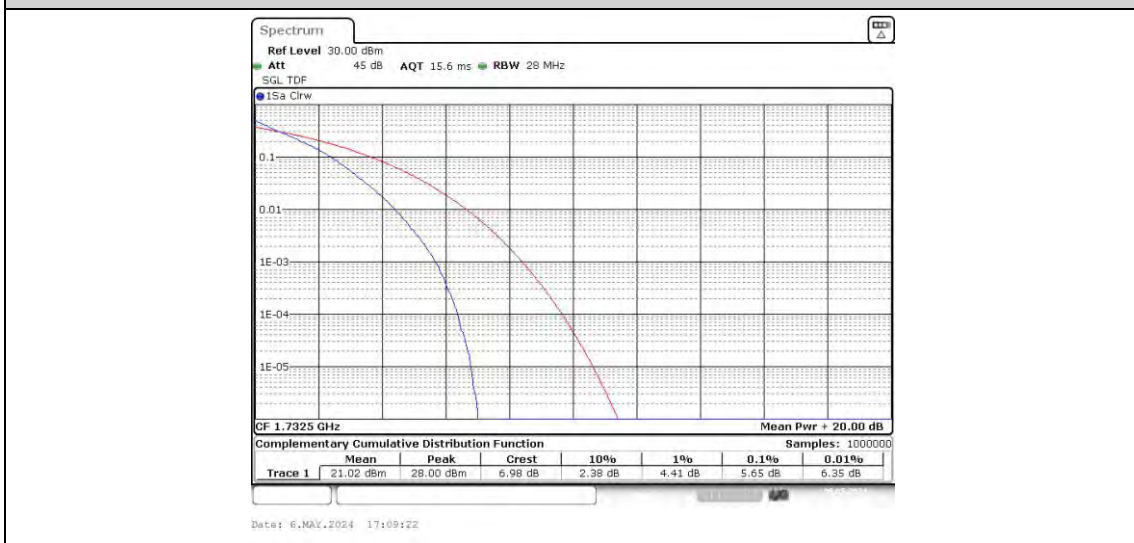

Band4-5MHz-QPSK-20175-25RB#0