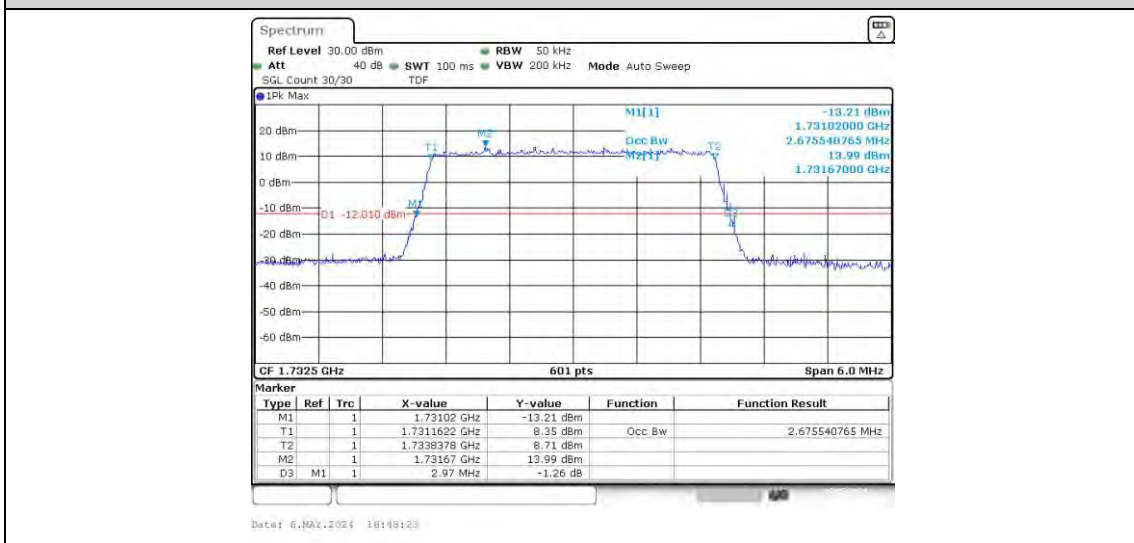

Band4-3MHz-16QAM-20175-15RB#0

Band4-3MHz-16QAM-20385-15RB#0