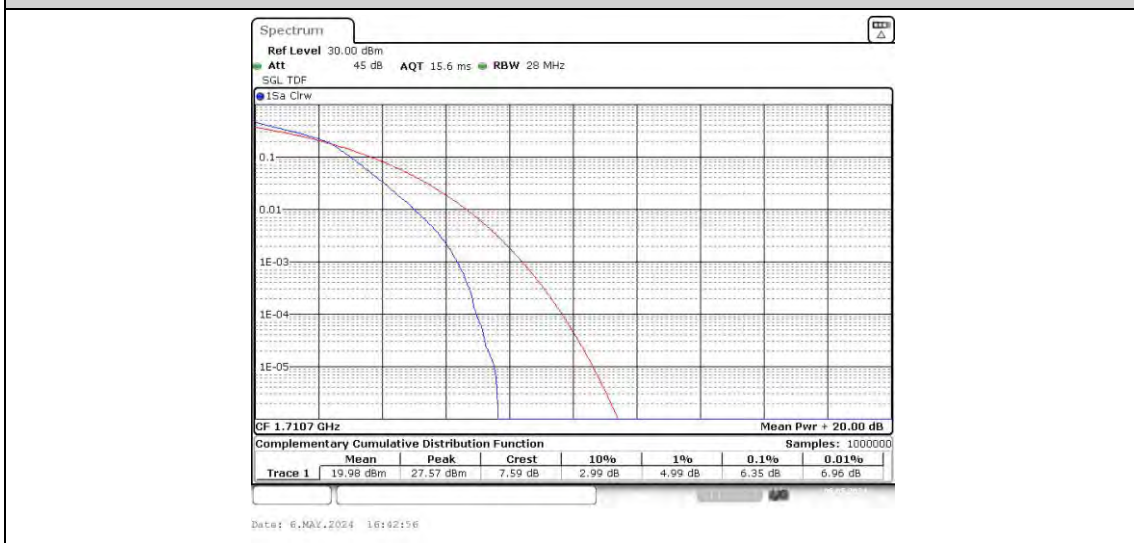

Test Graphs

Band4-1.4MHz-QPSK-20175-6RB#0

Band4-1.4MHz-QPSK-20393-1RB#0

Band4-1.4MHz-QPSK-20393-6RB#0

Band4-1.4MHz-16QAM-19957-1RB#0

Band4-1.4MHz-16QAM-19957-6RB#0

Band4-1.4MHz-16QAM-20175-1RB#0

Band4-1.4MHz-16QAM-20175-6RB#0