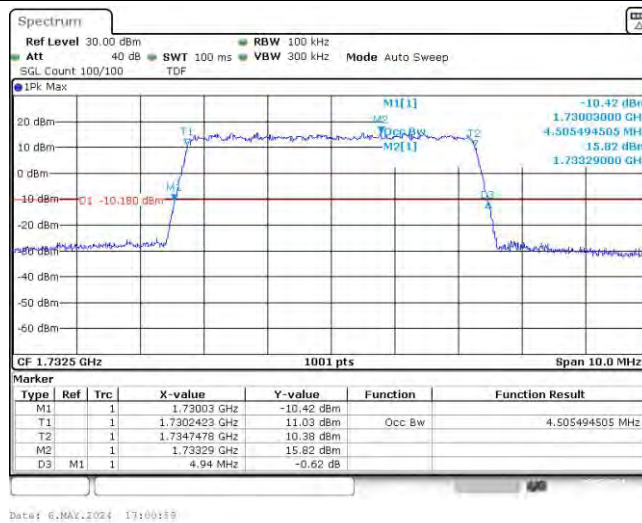

Band4-5MHz-QPSK-20175-25RB#0

Band4-5MHz-QPSK-20375-25RB#0