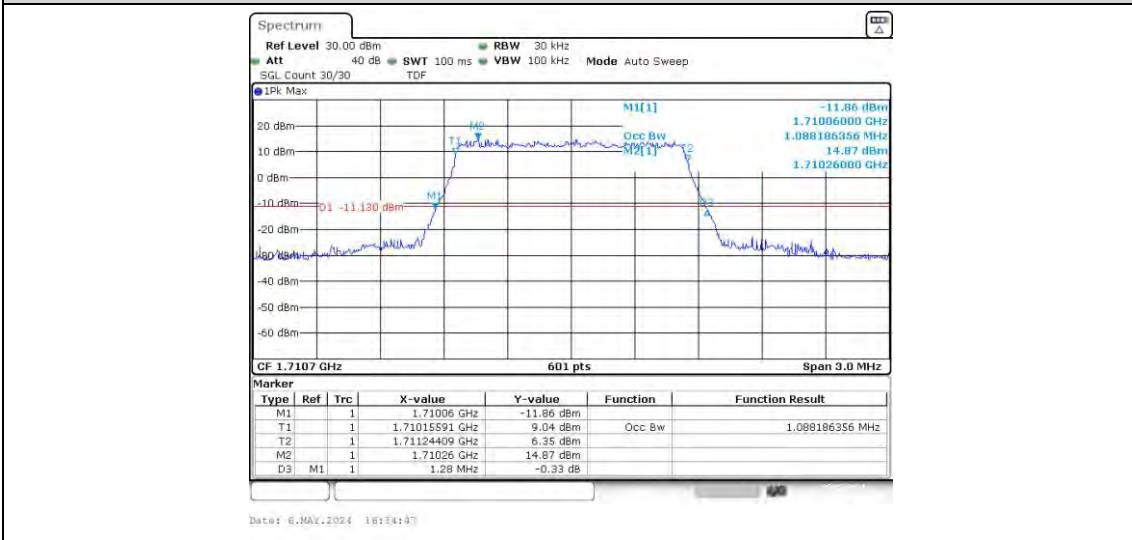

Band4	20MHz	16QAM	20175	100RB#0	18.037	19.67	PASS
Band4	20MHz	16QAM	20300	100RB#0	18.037	19.67	PASS

Test Graphs

Band4-1.4MHz-QPSK-20175-6RB#0
Band4-1.4MHz-QPSK-20393-6RB#0

Band4-1.4MHz-16QAM-19957-6RB#0

Band4-1.4MHz-16QAM-20175-6RB#0