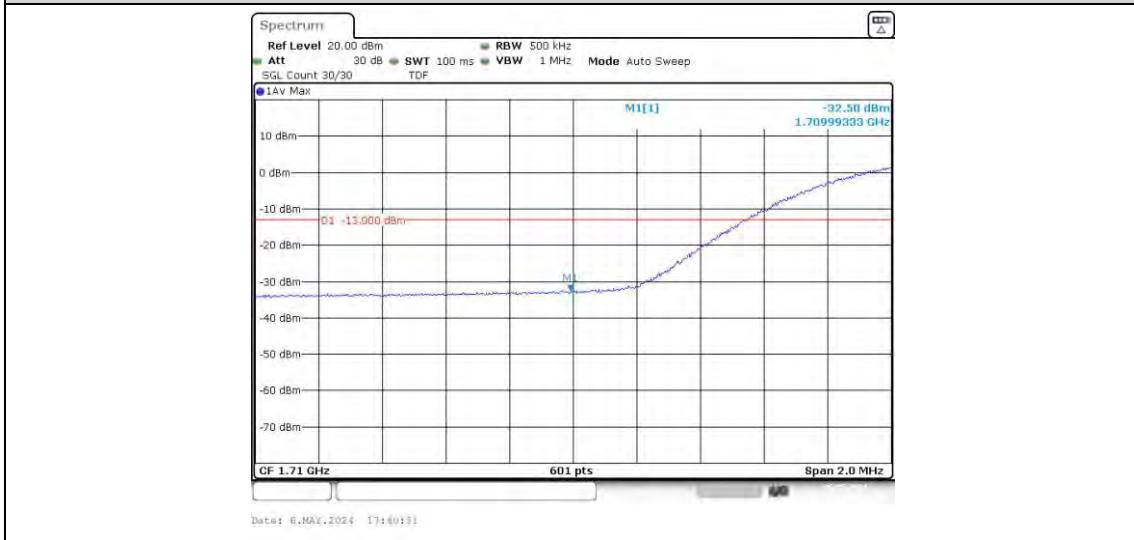

Band4-15MHz-QPSK-20325-75RB#0

Band4-15MHz-16QAM-20025-75RB#0

Band4-15MHz-16QAM-20325-75RB#0

Band4-20MHz-QPSK-20050-100RB#0

Band4-20MHz-QPSK-20300-100RB#0

Band4-20MHz-16QAM-20050-100RB#0

Band4-20MHz-16QAM-20300-100RB#0