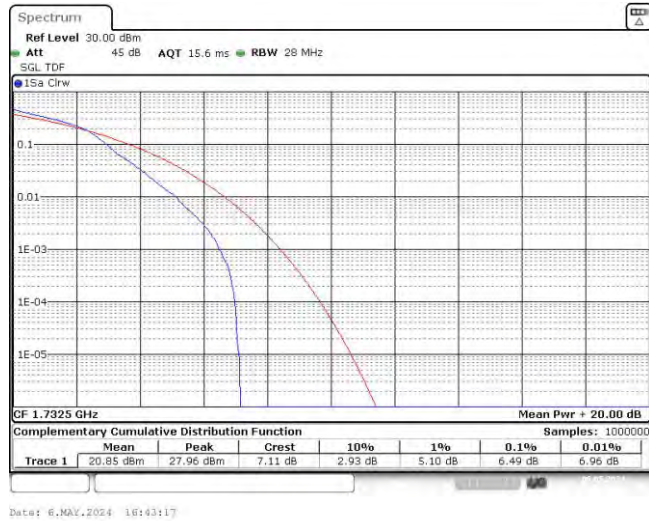

Test Graphs

Band4-1.4MHz-QPSK-20175-6RB#0

Band4-1.4MHz-QPSK-20393-1RB#0

Band4-1.4MHz-QPSK-20393-6RB#0

Band4-1.4MHz-16QAM-19957-1RB#0

Band4-1.4MHz-16QAM-19957-6RB#0

Band4-1.4MHz-16QAM-20175-1RB#0

Band4-1.4MHz-16QAM-20175-6RB#0