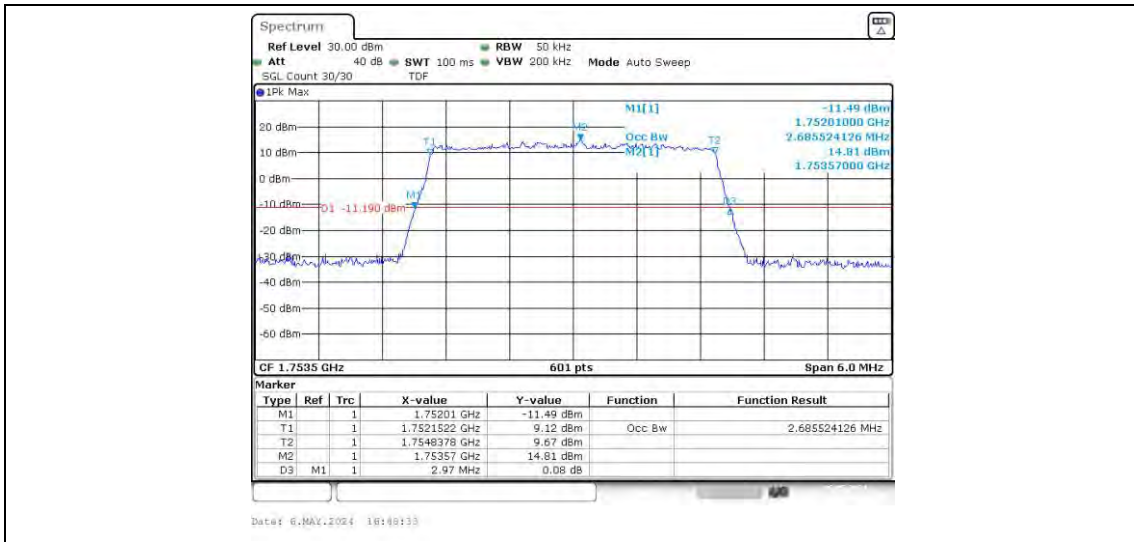

Band4-3MHz-16QAM-19965-15RB#0

Band4-3MHz-16QAM-20175-15RB#0

Band4-3MHz-16QAM-20385-15RB#0