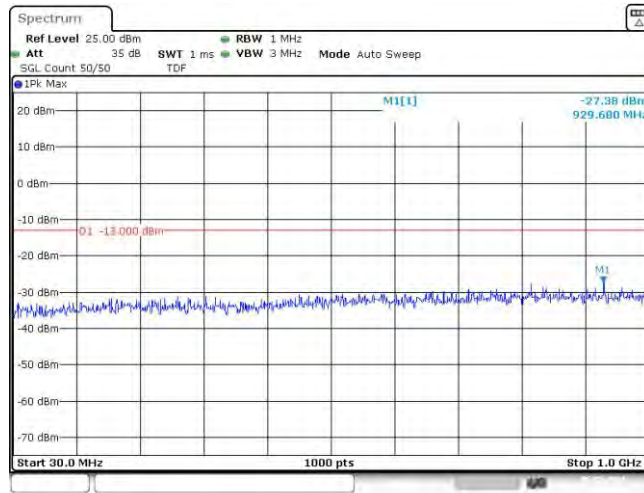

Test Graphs

Band4-1.4MHz-QPSK-19957-6RB#0-Range1:30~1000MHz