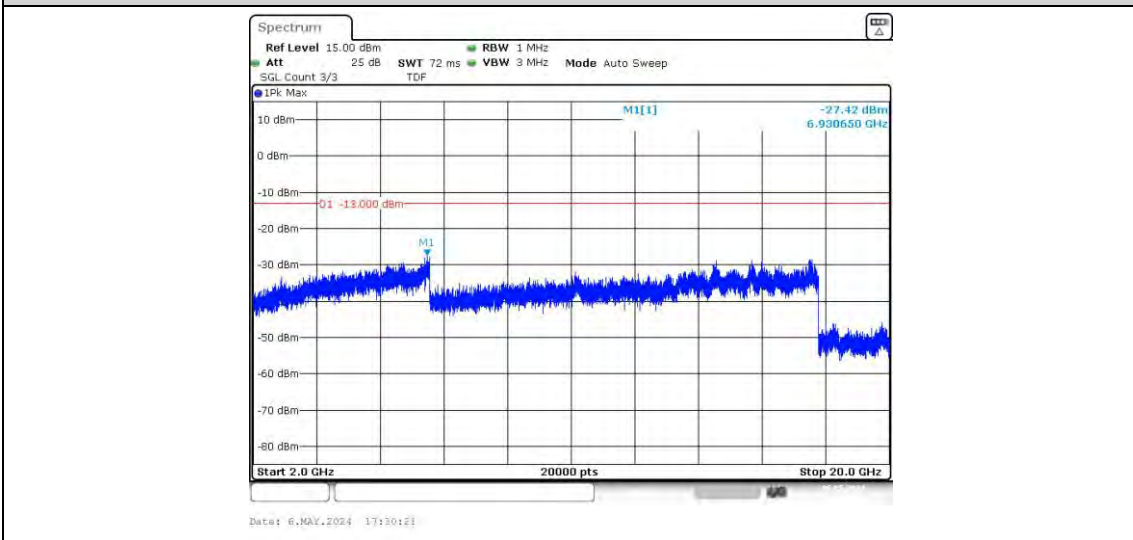

Band4-15MHz-16QAM-20025-75RB#0-Range2:1000~2000MHz

Band4-15MHz-16QAM-20025-75RB#0-Range3:2000~20000MHz

Band4-15MHz-16QAM-20175-75RB#0-Range1:30~1000MHz

Band4-15MHz-16QAM-20175-75RB#0-Range2:1000~2000MHz

Band4-15MHz-16QAM-20175-75RB#0-Range3:2000~20000MHz