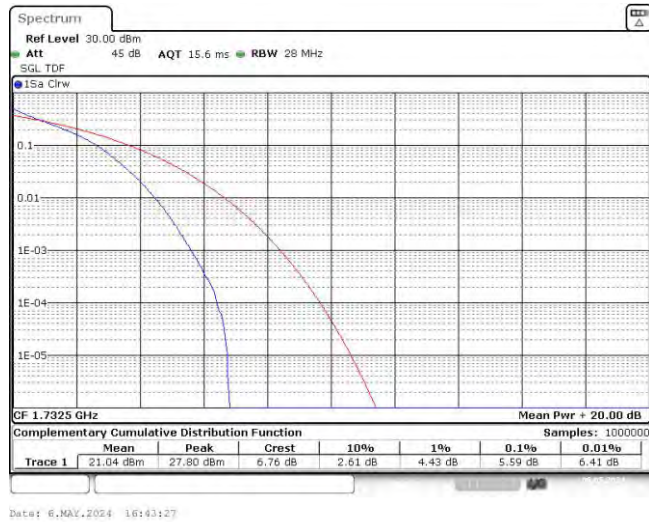

Band4-1.4MHz-QPSK-20175-6RB#0