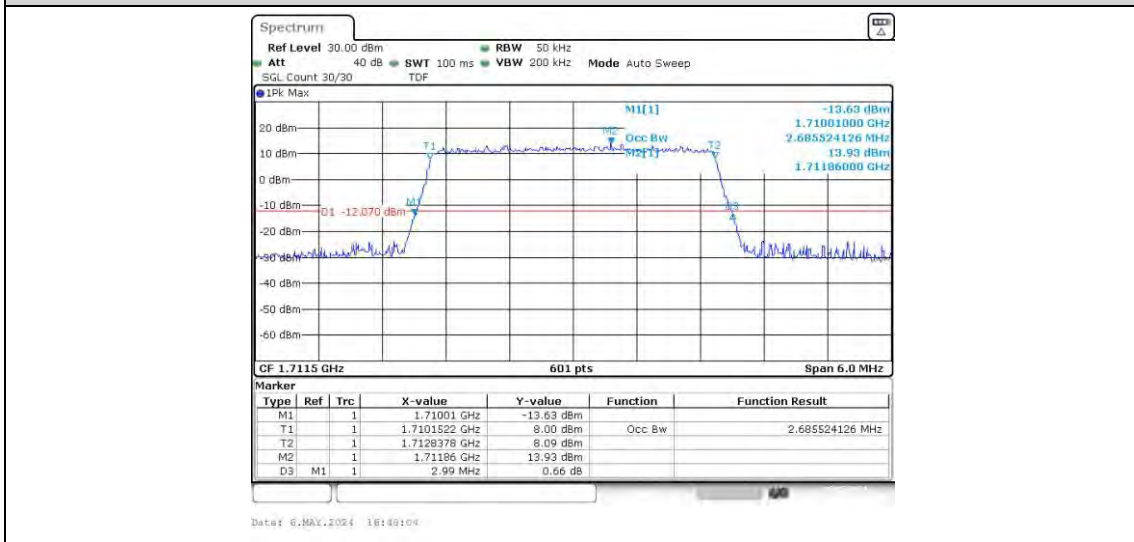

Band4-3MHz-16QAM-19965-15RB#0