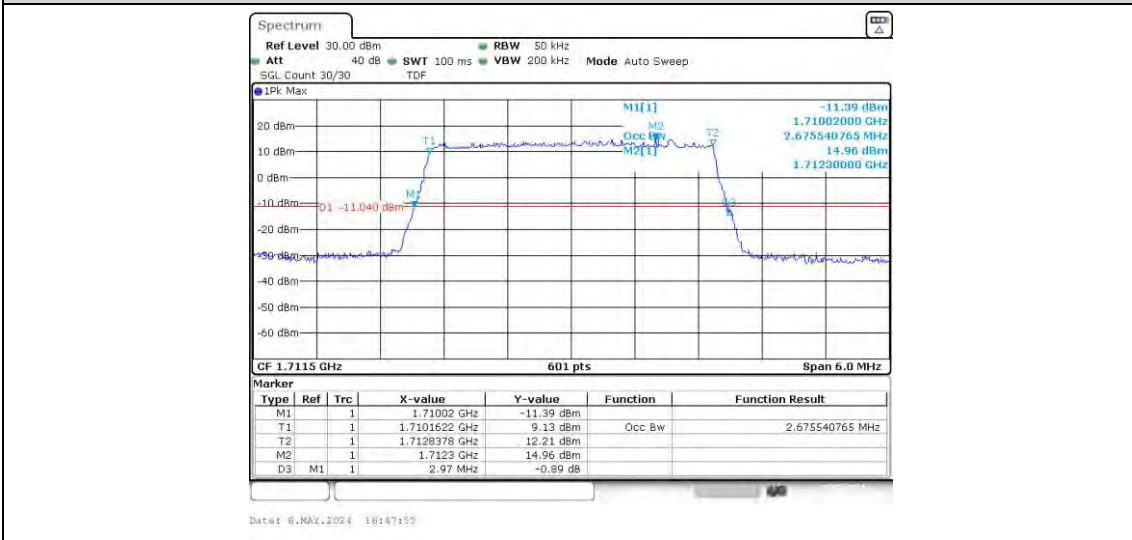

Band4-3MHz-QPSK-19965-15RB#0