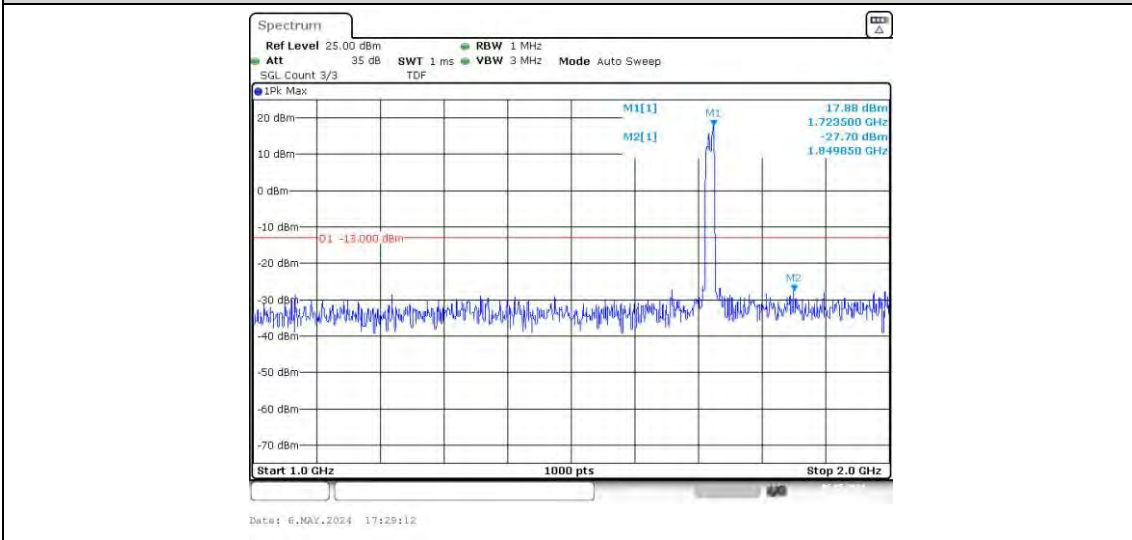

Band4-15MHz-16QAM-20025-75RB#0-Range2:1000~2000MHz