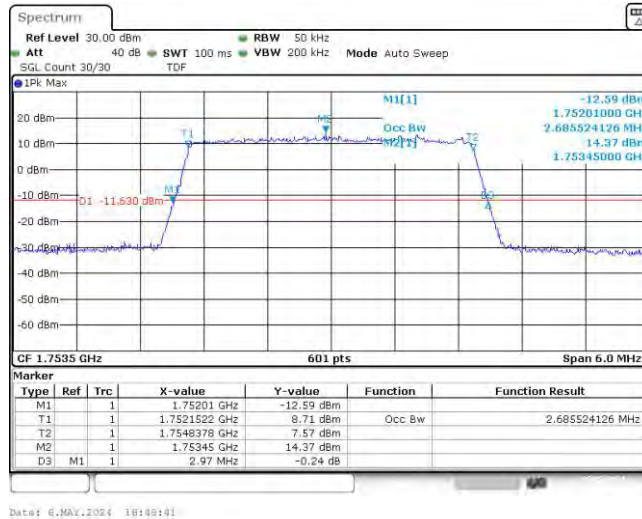

Band4-5MHz-QPSK-19975-25RB#0

Band4-5MHz-QPSK-20175-25RB#0

Band4-5MHz-QPSK-20375-25RB#0