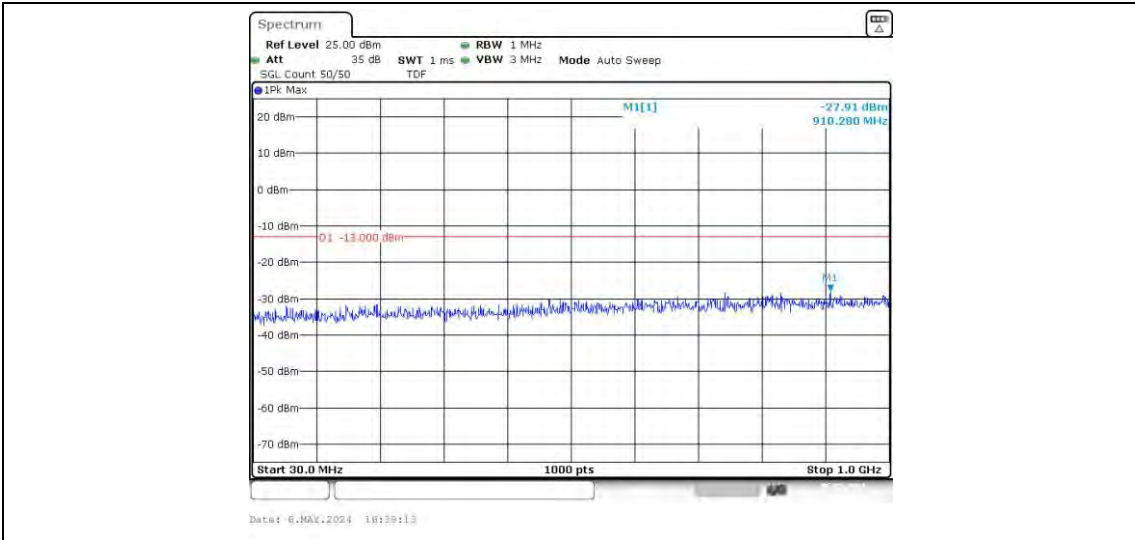

Band4-1.4MHz-16QAM-20393-6RB#0-Range1:30~1000MHz