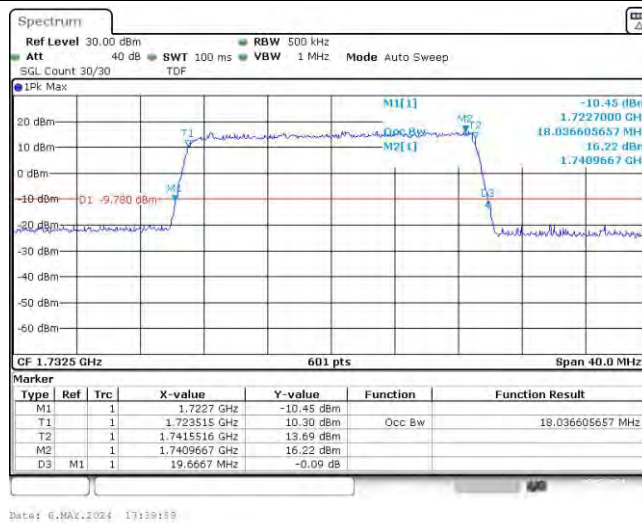

Band4-20MHz-16QAM-20175-100RB#0

Band4-20MHz-16QAM-20300-100RB#0