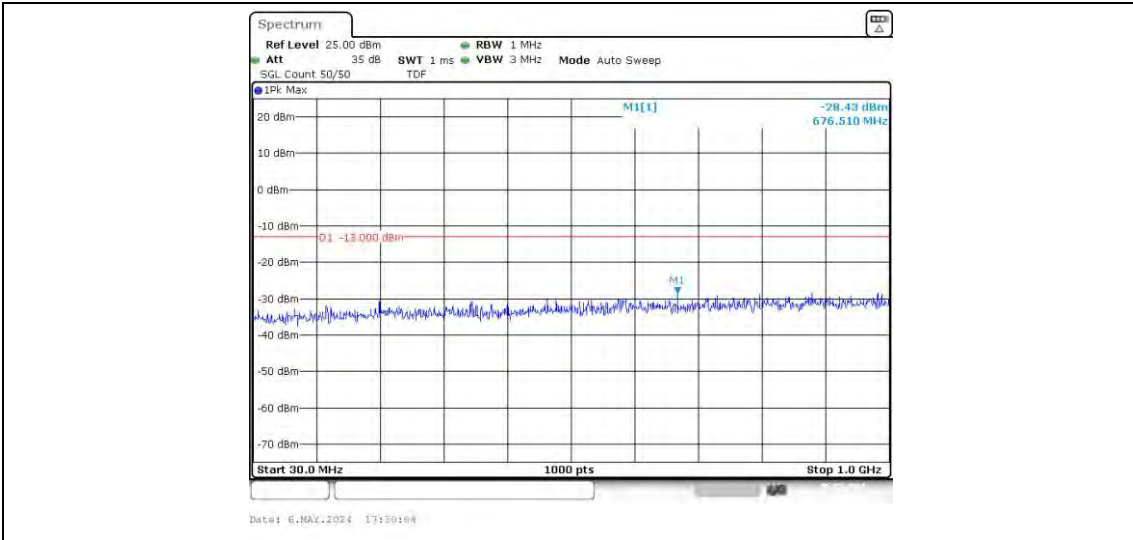

Band4-15MHz-16QAM-20175-75RB#0-Range1:30~1000MHz