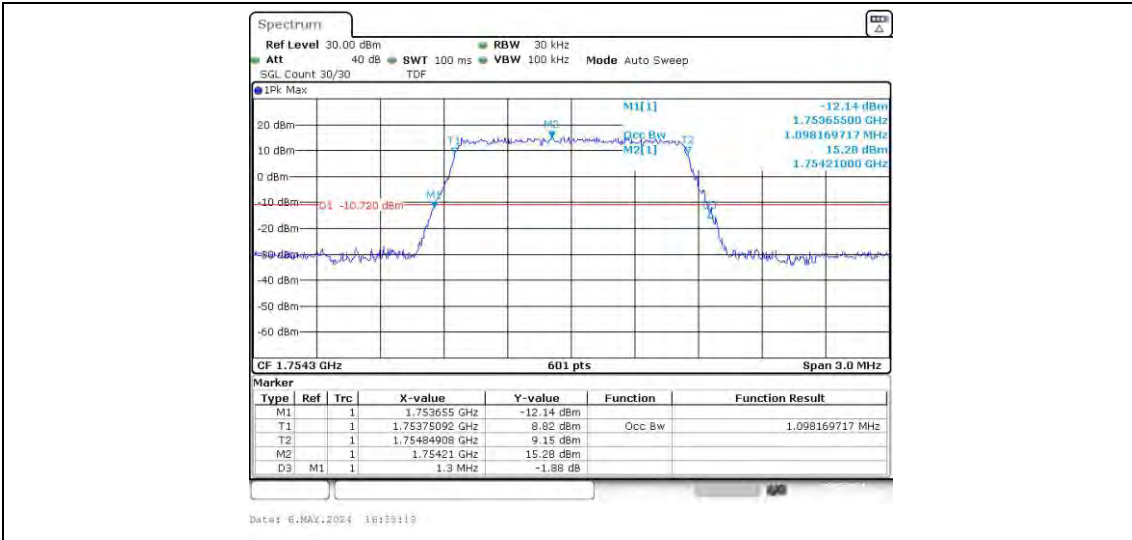

Band4	20MHz	16QAM	20175	100RB#0	18.037	19.67	PASS
Band4	20MHz	16QAM	20300	100RB#0	18.037	19.67	PASS

Test Graphs

Band4-1.4MHz-QPSK-20175-6RB#0
Band4-1.4MHz-QPSK-20393-6RB#0

Band4-1.4MHz-16QAM-19957-6RB#0

Band4-1.4MHz-16QAM-20175-6RB#0