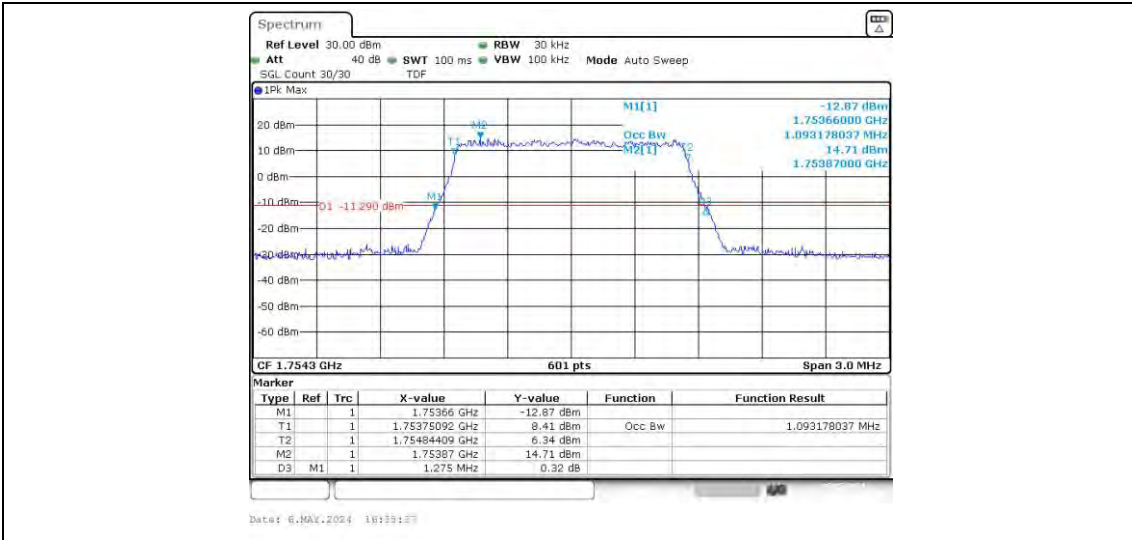

Band4-3MHz-QPSK-19965-15RB#0

Band4-3MHz-QPSK-20175-15RB#0

Band4-3MHz-QPSK-20385-15RB#0