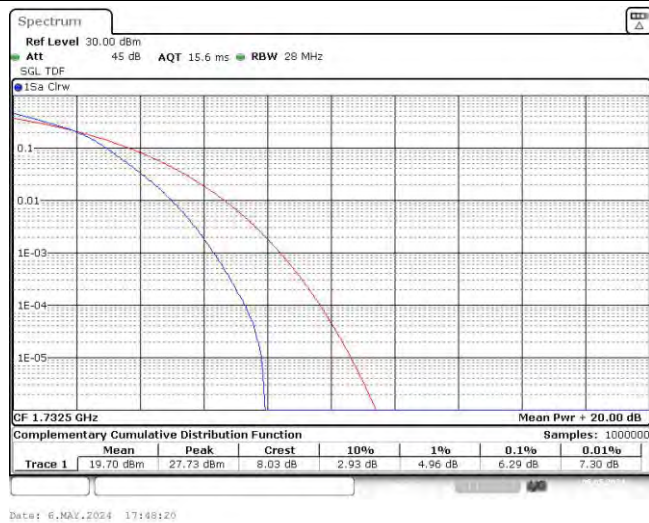

Band4-20MHz-16QAM-20175-100RB#0