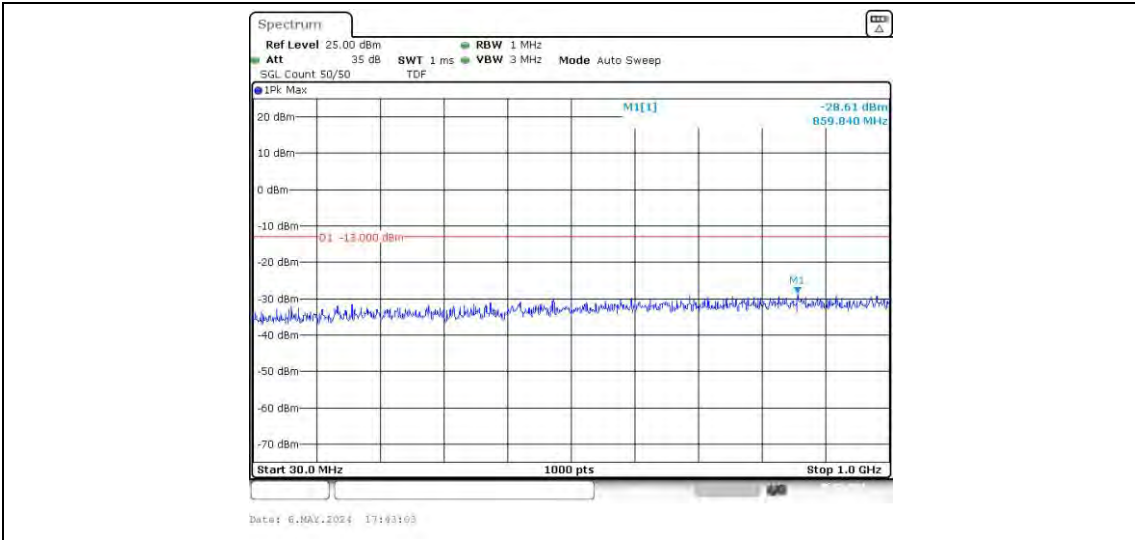

Band4-20MHz-16QAM-20175-100RB#0-Range1:30~1000MHz