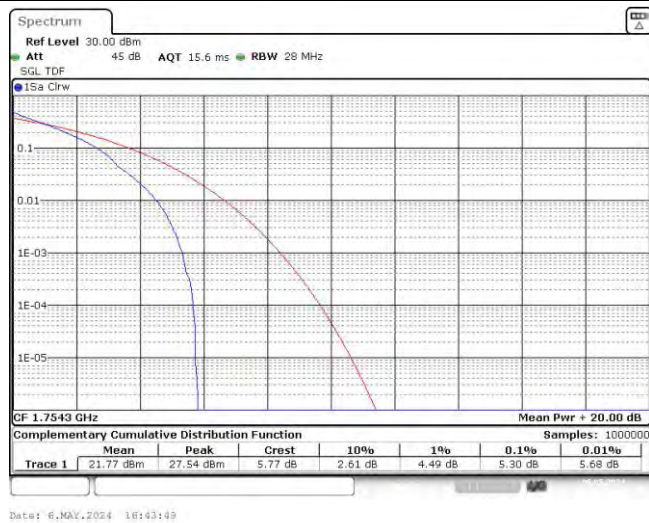

Test Graphs

Band4-1.4MHz-QPSK-20175-6RB#0

Band4-1.4MHz-QPSK-20393-1RB#0

Band4-1.4MHz-QPSK-20393-6RB#0

Band4-1.4MHz-16QAM-19957-1RB#0

Band4-1.4MHz-16QAM-19957-6RB#0

Band4-1.4MHz-16QAM-20175-1RB#0

Band4-1.4MHz-16QAM-20175-6RB#0