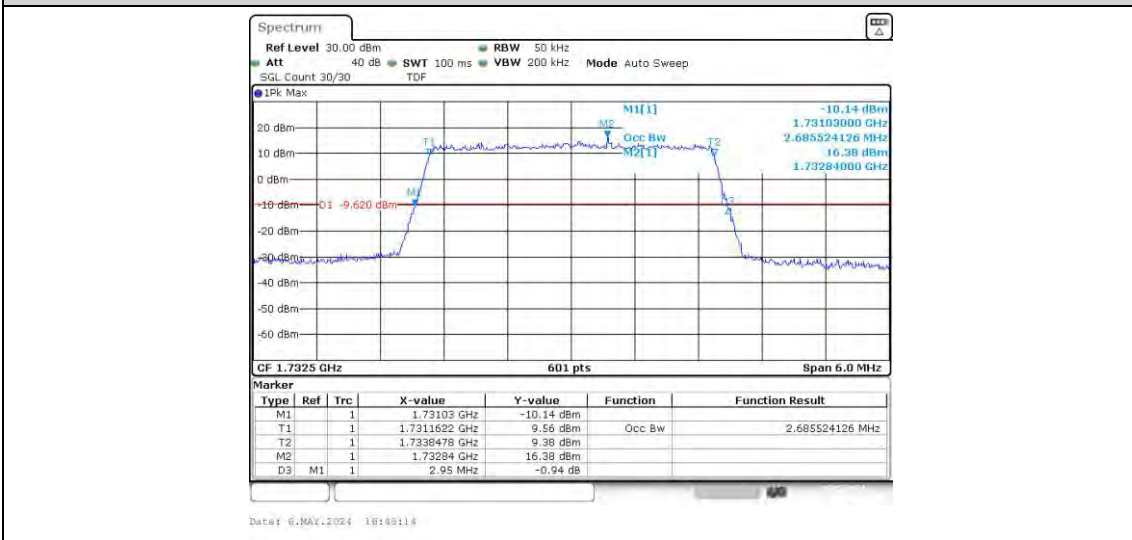

Band4-3MHz-QPSK-20175-15RB#0

Band4-3MHz-QPSK-20385-15RB#0