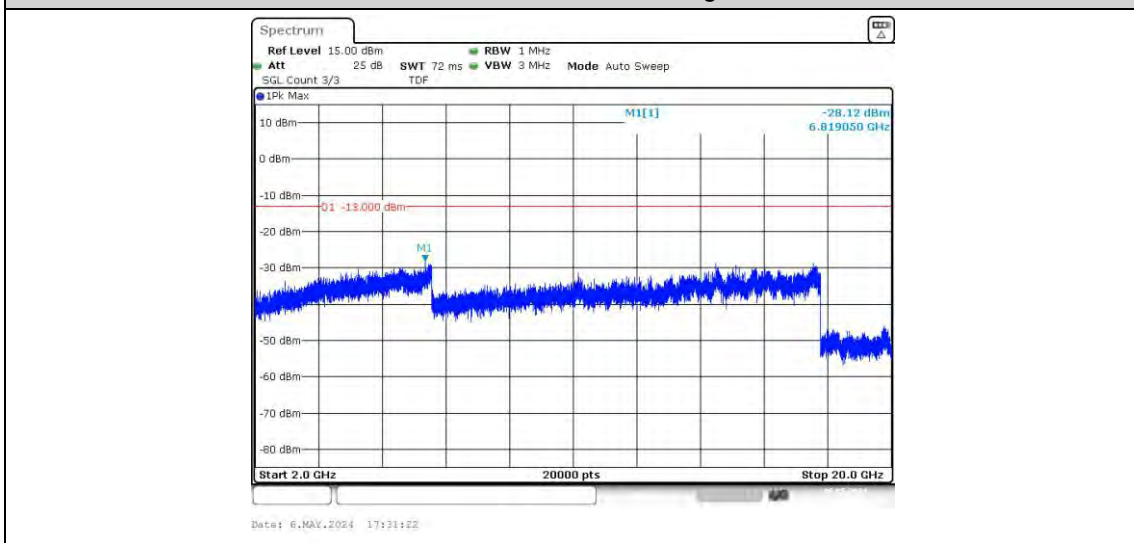

Band4-15MHz-16QAM-20325-75RB#0-Range3:2000~20000MHz