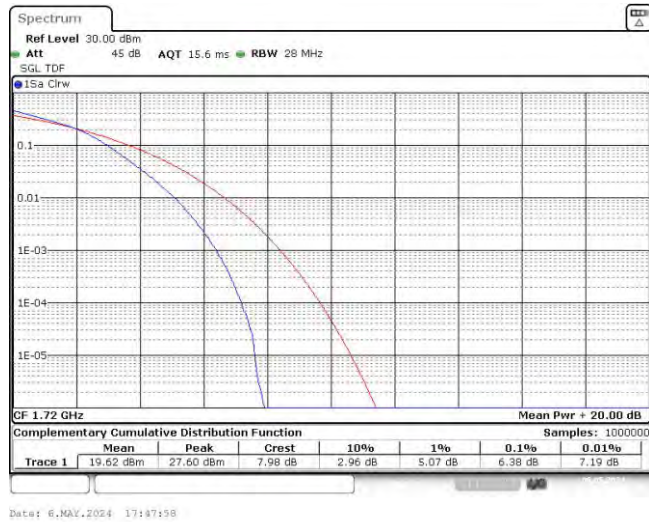

Band4-20MHz-16QAM-20050-100RB#0