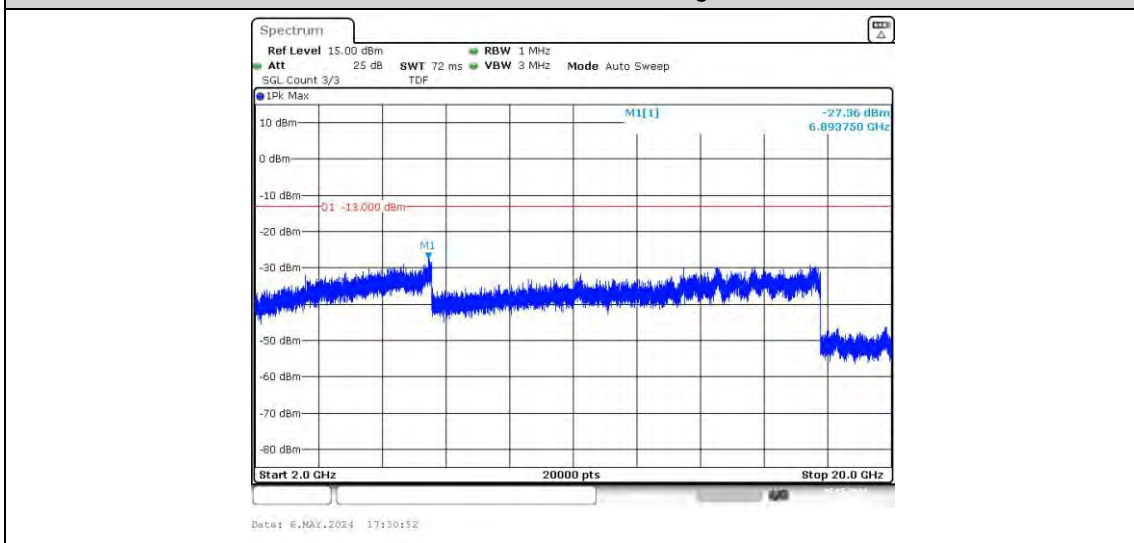

Band4-15MHz-QPSK-20175-75RB#0-Range3:2000~20000MHz

Band4-15MHz-QPSK-20325-75RB#0-Range1:30~1000MHz

Band4-15MHz-QPSK-20325-75RB#0-Range2:1000~2000MHz

Band4-15MHz-QPSK-20325-75RB#0-Range3:2000~20000MHz

Band4-15MHz-16QAM-20025-75RB#0-Range1:30~1000MHz