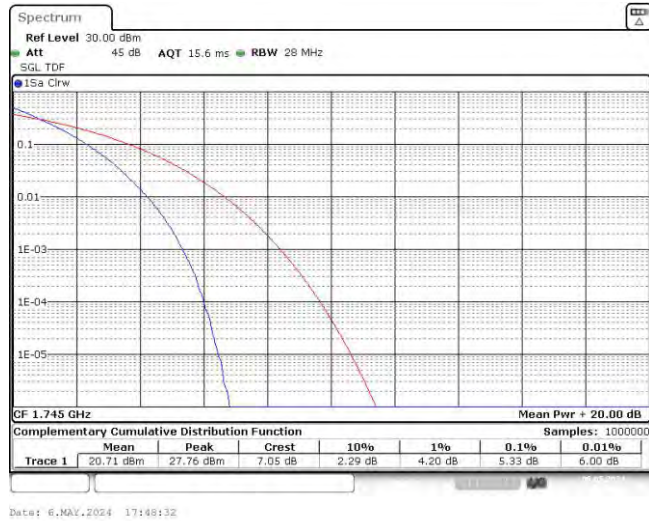

Band4-20MHz-QPSK-20300-100RB#0