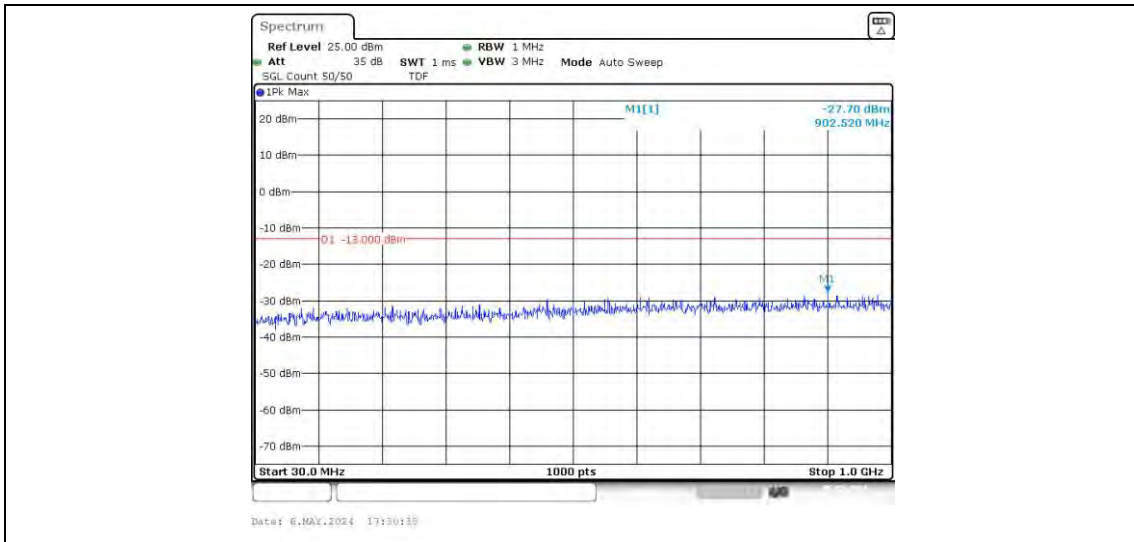

Band4-15MHz-QPSK-20325-75RB#0-Range1:30~1000MHz