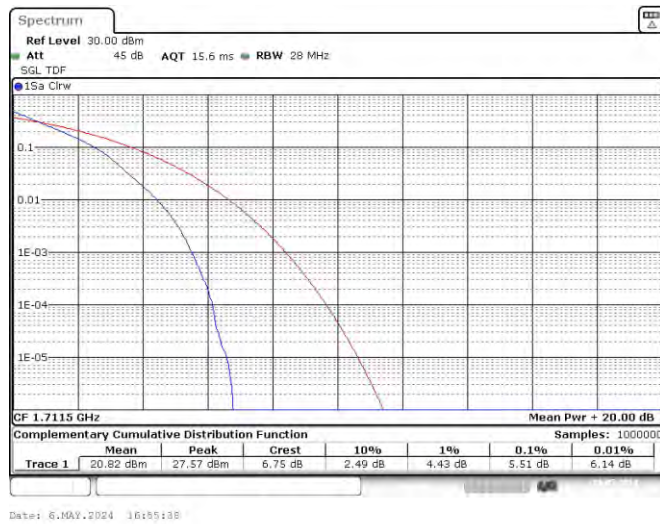

Band4-3MHz-QPSK-19965-15RB#0