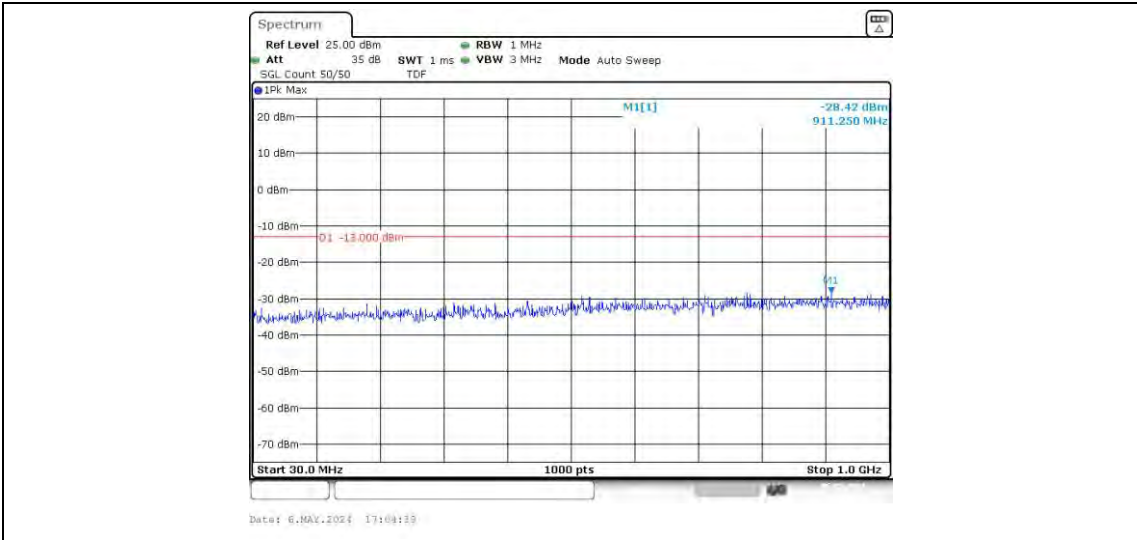

Band4-5MHz-16QAM-20175-25RB#0-Range1:30~1000MHz