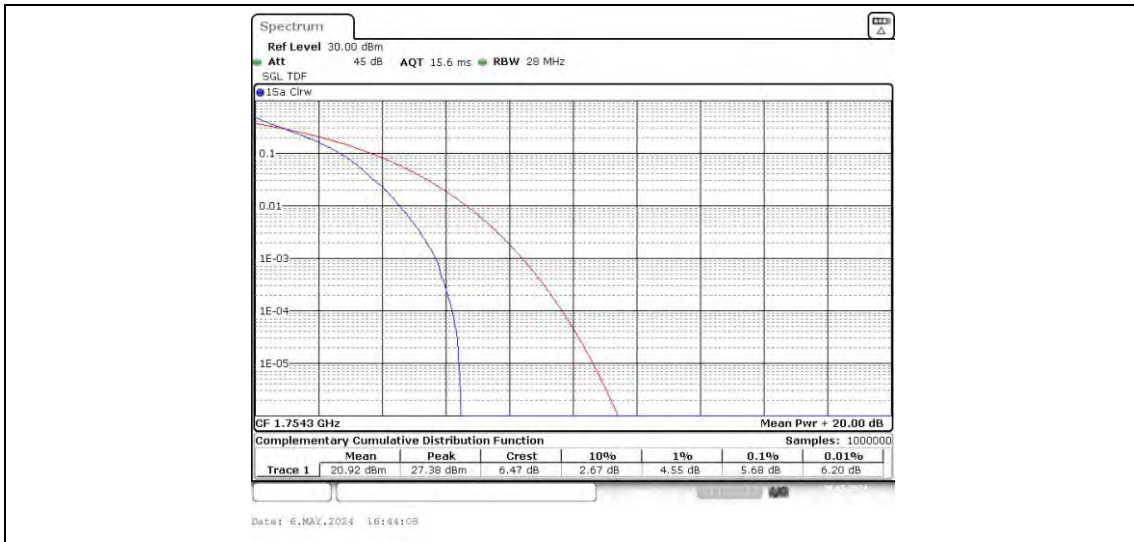

Test Graphs

Band4-1.4MHz-QPSK-20175-6RB#0

Band4-1.4MHz-QPSK-20393-1RB#0

Band4-1.4MHz-QPSK-20393-6RB#0

Band4-1.4MHz-16QAM-19957-1RB#0

Band4-1.4MHz-16QAM-19957-6RB#0

Band4-1.4MHz-16QAM-20175-1RB#0

Band4-1.4MHz-16QAM-20175-6RB#0