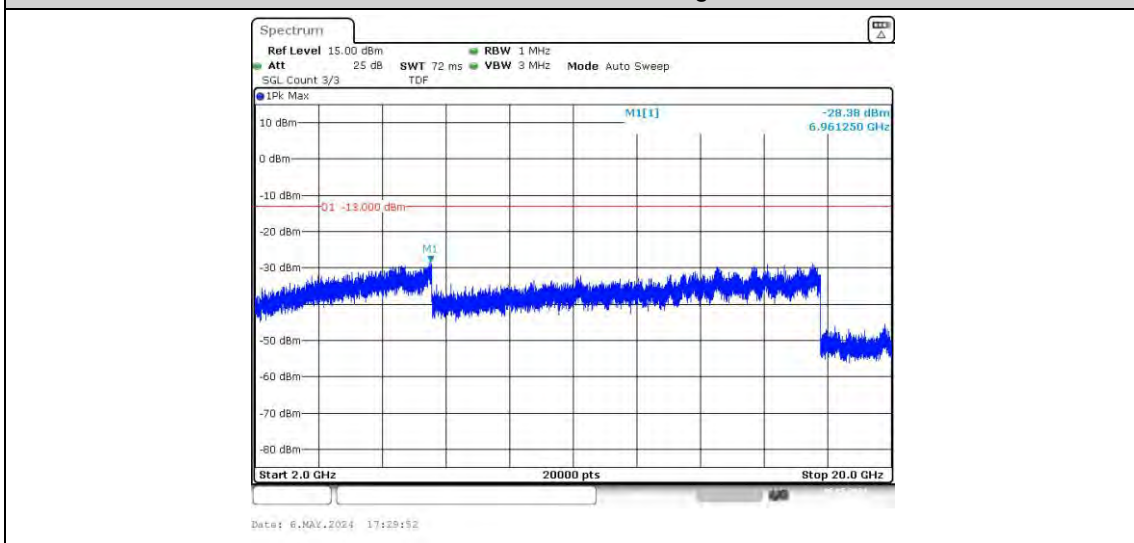

Band4-15MHz-QPSK-20175-75RB#0-Range3:2000~20000MHz