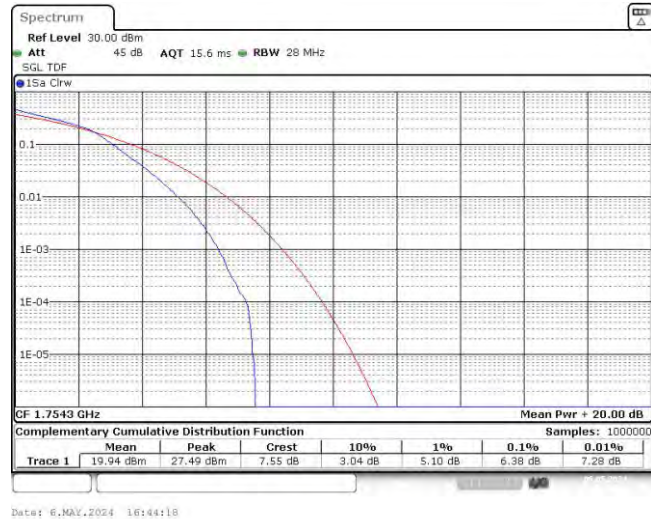

Band4-1.4MHz-16QAM-20393-6RB#0