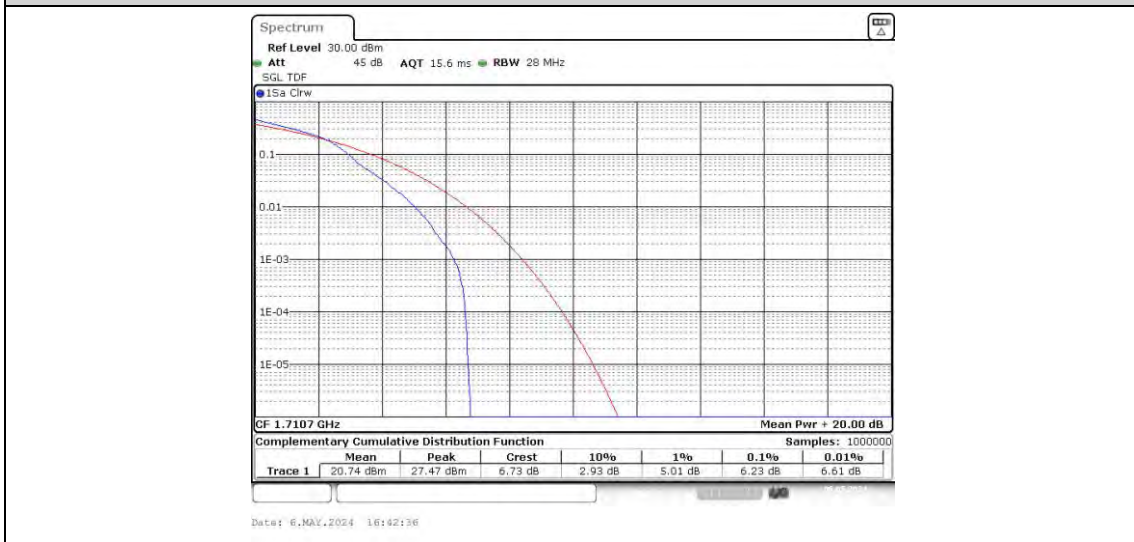

Test Graphs

Band4-1.4MHz-QPSK-20175-6RB#0

Band4-1.4MHz-QPSK-20393-1RB#0

Band4-1.4MHz-QPSK-20393-6RB#0

Band4-1.4MHz-16QAM-19957-1RB#0

Band4-1.4MHz-16QAM-19957-6RB#0

Band4-1.4MHz-16QAM-20175-1RB#0

Band4-1.4MHz-16QAM-20175-6RB#0