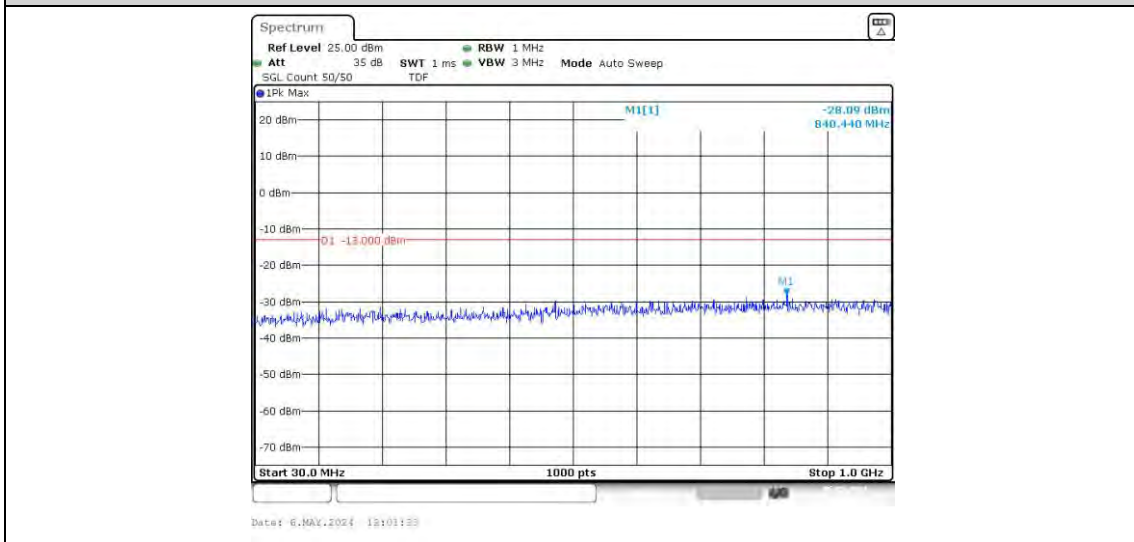

Band66-15MHz-QPSK-132322-1RB#0-Range1:30~1000MHz