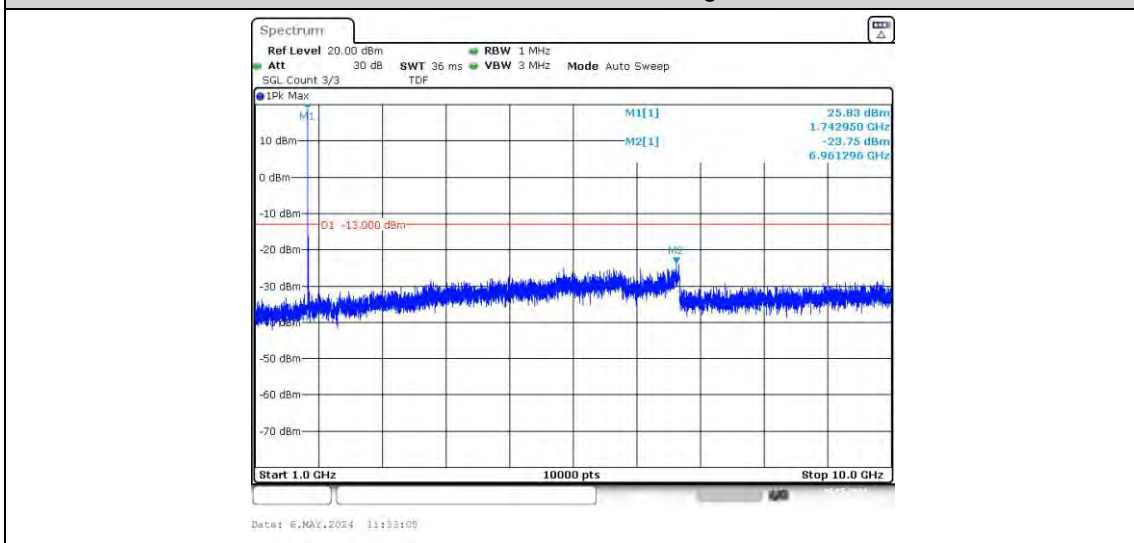

Band66-5MHz-16QAM-131997-25RB#0-Range1:30~1000MHz

Band66-5MHz-16QAM-131997-25RB#0-Range2:1000~10000MHz

Band66-5MHz-16QAM-132322-1RB#0-Range1:30~1000MHz

Band66-5MHz-16QAM-132322-1RB#0-Range2:1000~10000MHz