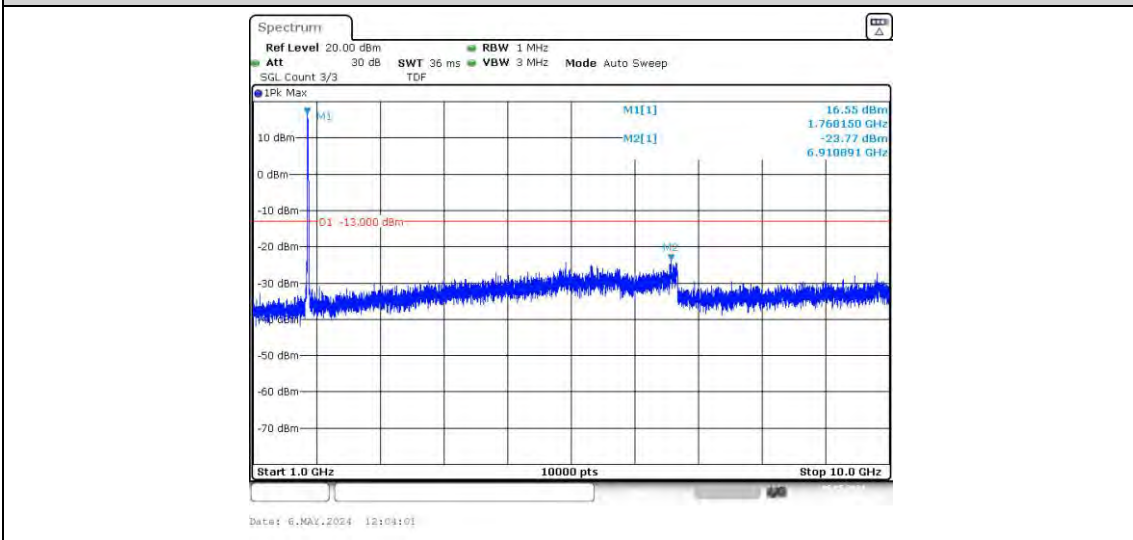

Band66-15MHz-16QAM-132597-75RB#0-Range2:1000~10000MHz