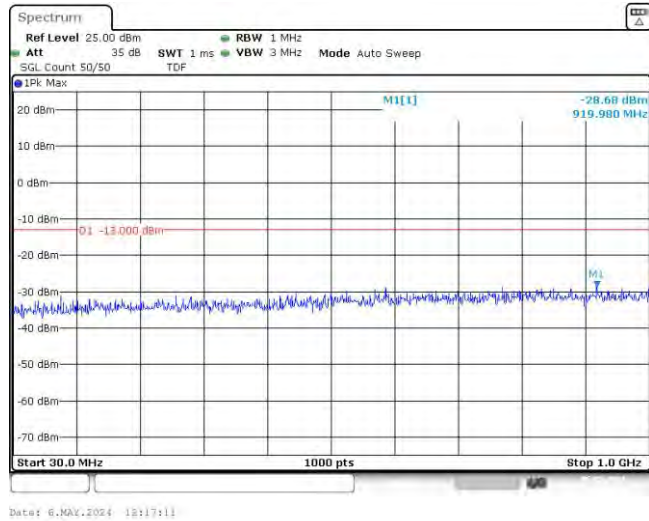

Band66-20MHz-16QAM-132322-100RB#0-Range1:30~1000MHz