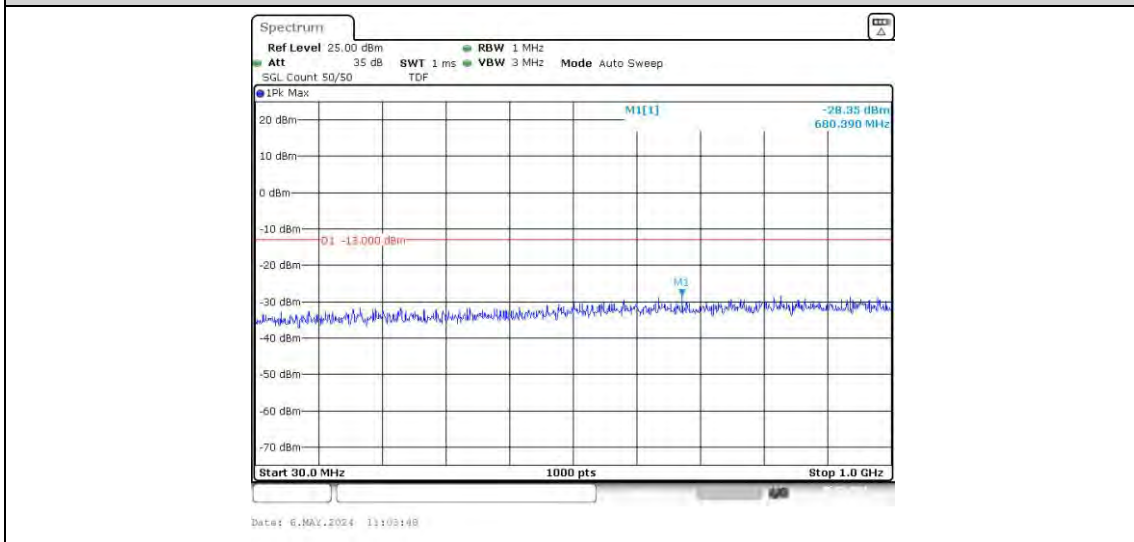

Band66-1.4MHz-16QAM-132322-1RB#0-Range1:30~1000MHz