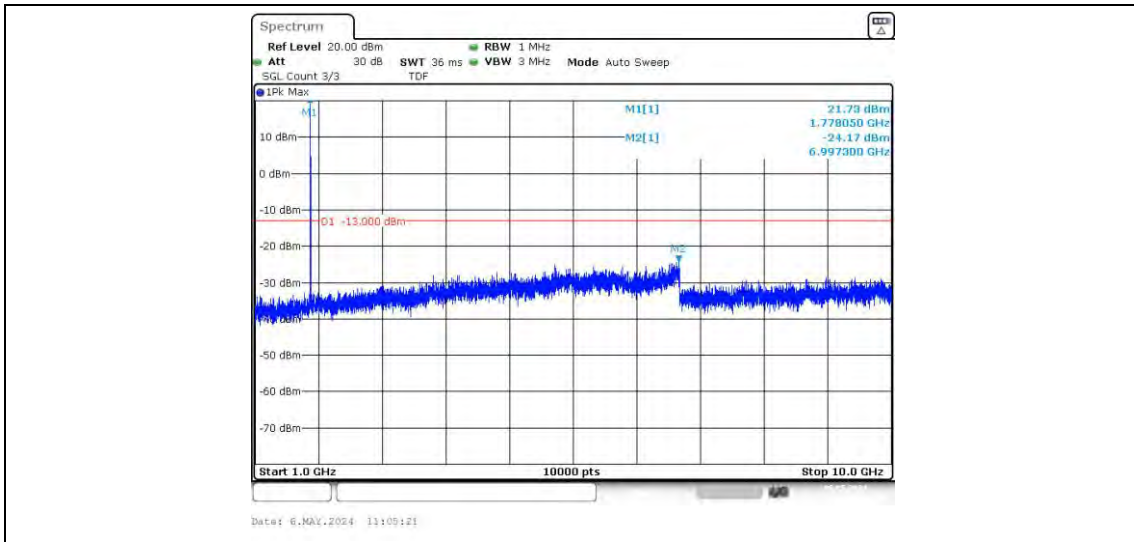

Band66-1.4MHz-16QAM-132665-1RB#0-Range2:1000~10000MHz