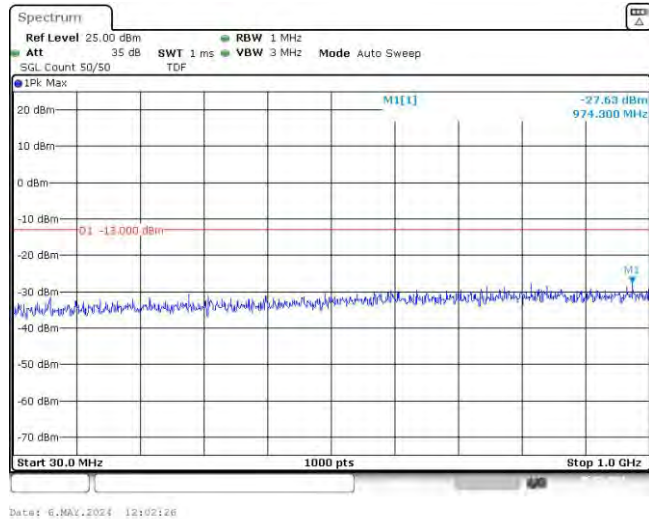

Band66-15MHz-16QAM-132322-75RB#0-Range1:30~1000MHz