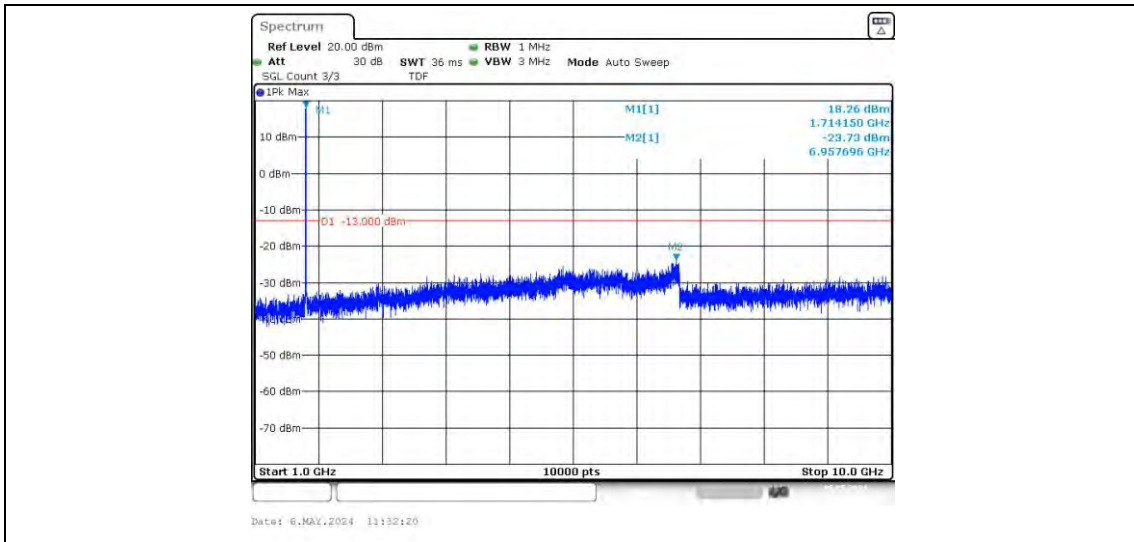

Band66-5MHz-16QAM-131997-25RB#0-Range2:1000~10000MHz