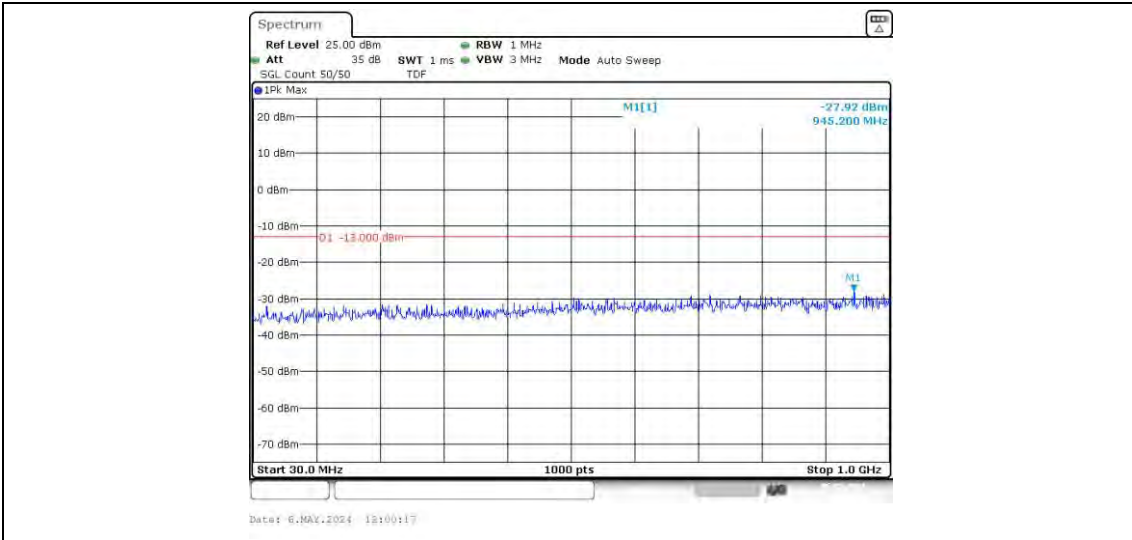

Band66-15MHz-16QAM-132047-1RB#0-Range1:30~1000MHz