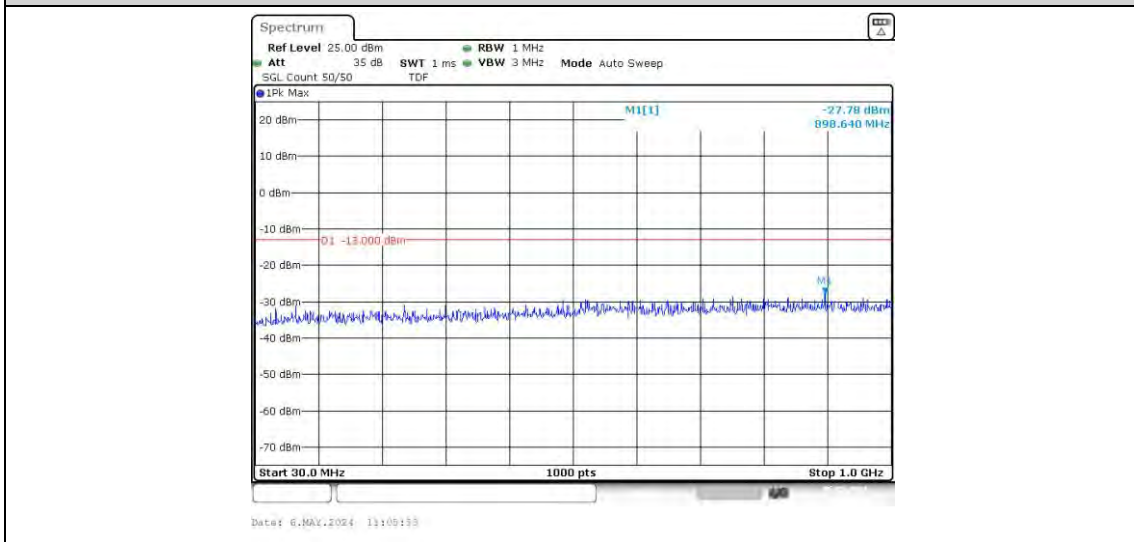

Band66-1.4MHz-16QAM-132665-6RB#0-Range1:30~1000MHz