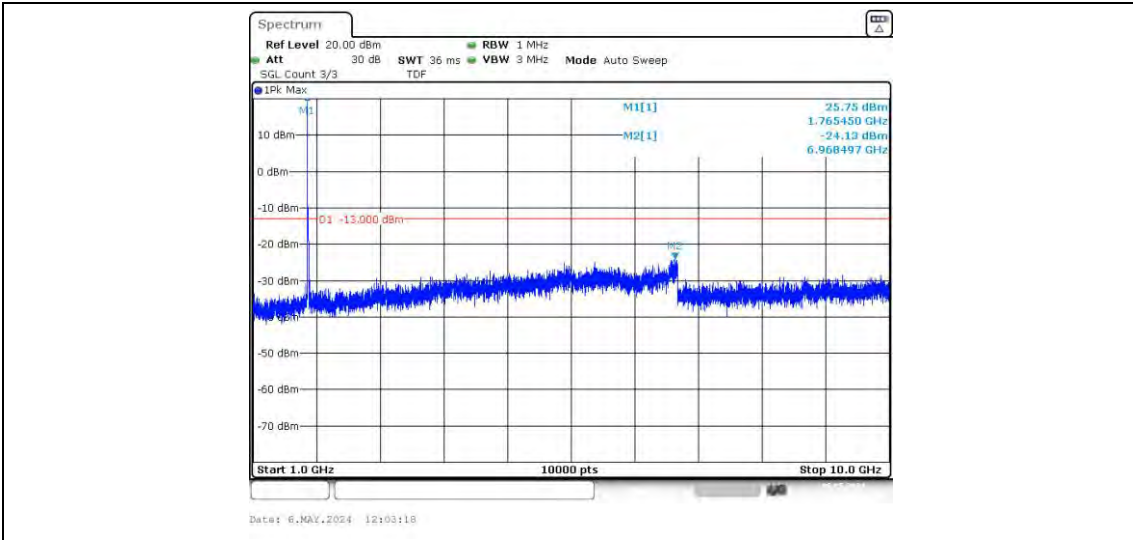

Band66-15MHz-16QAM-132322-75RB#0-Range1:30~1000MHz

Band66-15MHz-16QAM-132322-75RB#0-Range2:1000~10000MHz

Band66-15MHz-16QAM-132597-1RB#0-Range1:30~1000MHz

Band66-15MHz-16QAM-132597-1RB#0-Range2:1000~10000MHz