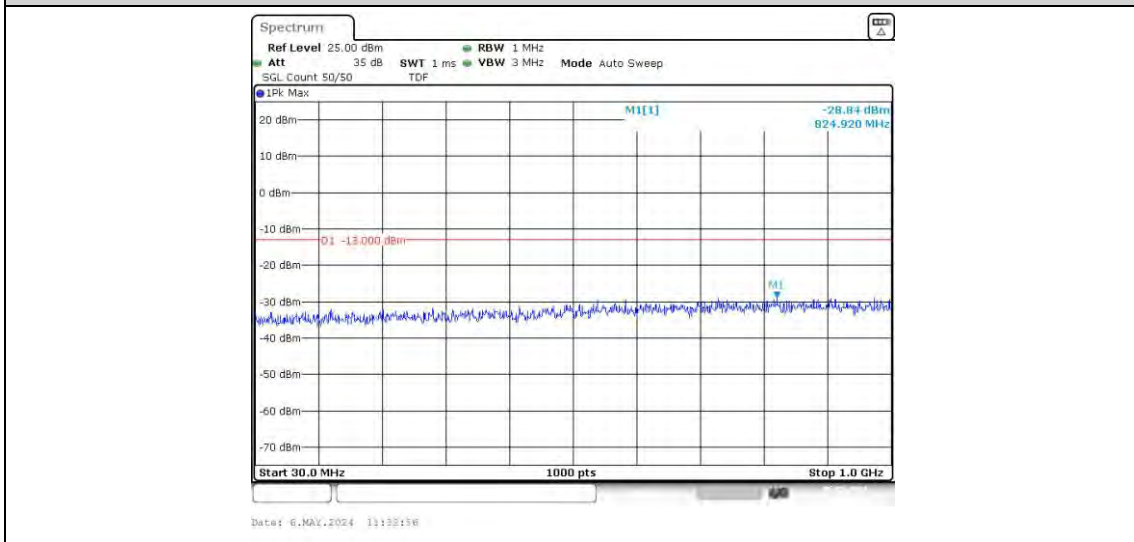

Band66-5MHz-16QAM-132322-1RB#0-Range1:30~1000MHz