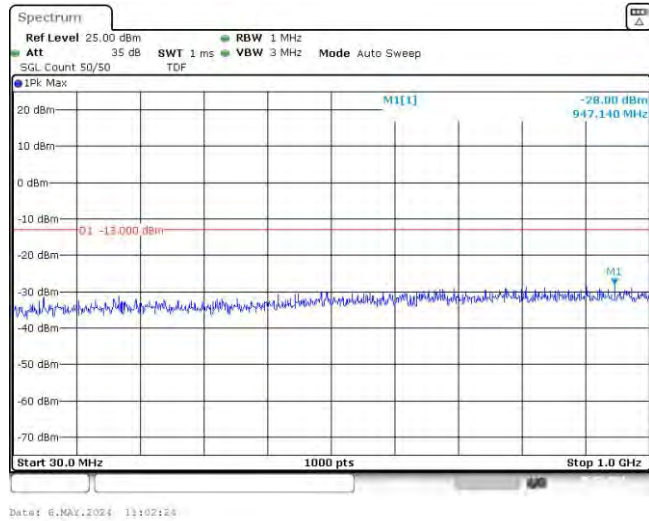

Band66-1.4MHz-16QAM-131979-1RB#0-Range1:30~1000MHz