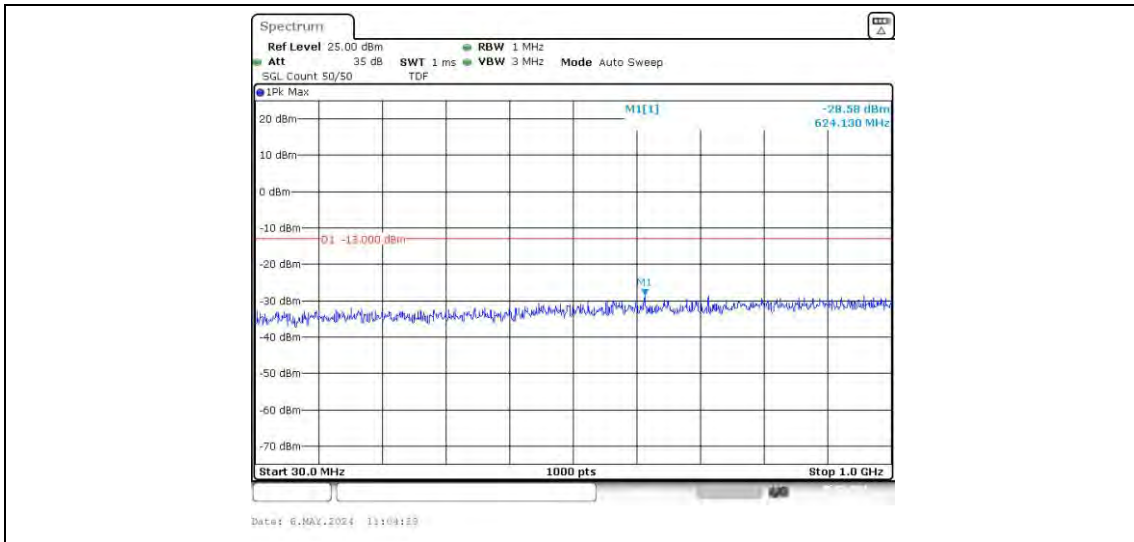

Band66-1.4MHz-16QAM-132322-6RB#0-Range1:30~1000MHz