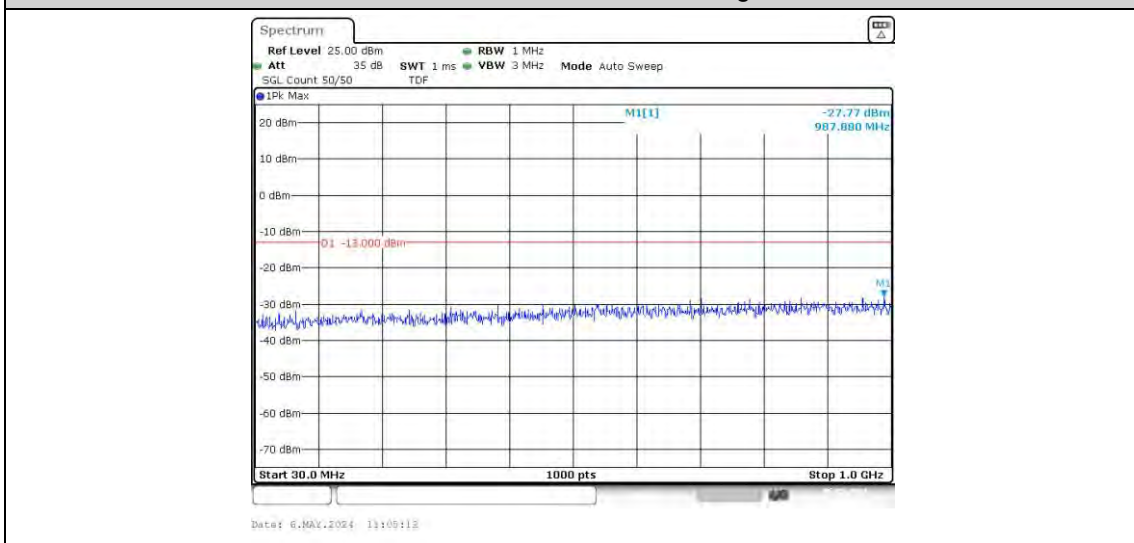

Band66-1.4MHz-16QAM-132665-1RB#0-Range1:30~1000MHz