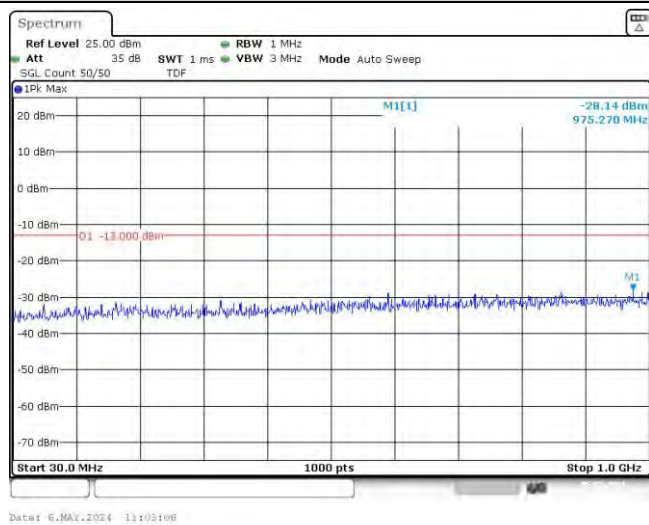

Band66-1.4MHz-16QAM-131979-6RB#0-Range1:30~1000MHz