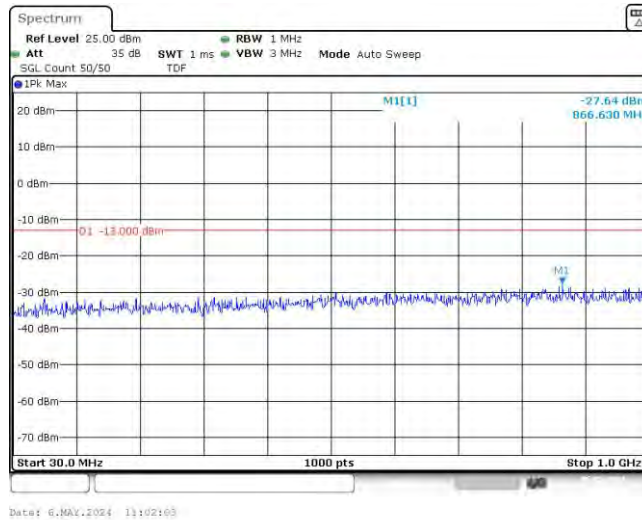

Test Graphs

Band66-1.4MHz-QPSK-131979-1RB#0-Range1:30~1000MHz