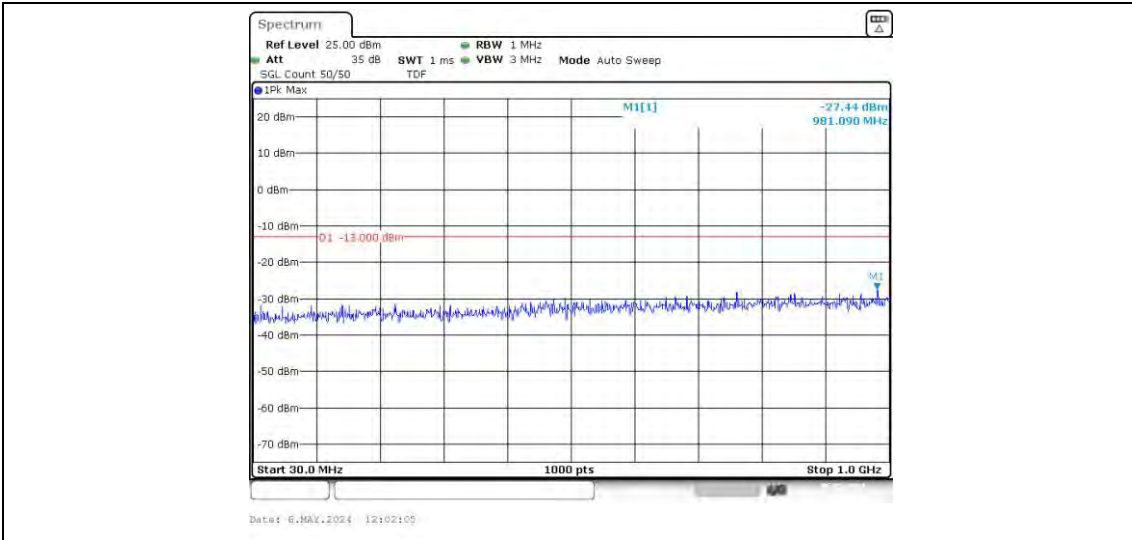

Band66-15MHz-QPSK-132322-75RB#0-Range1:30~1000MHz