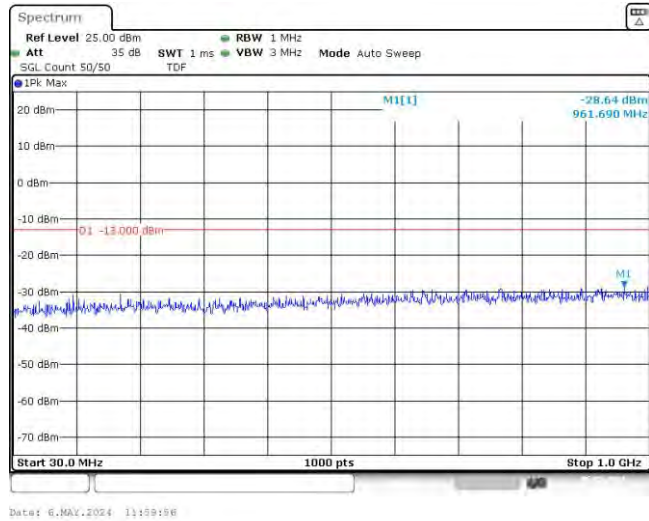

Band66-15MHz-QPSK-132047-1RB#0-Range1:30~1000MHz