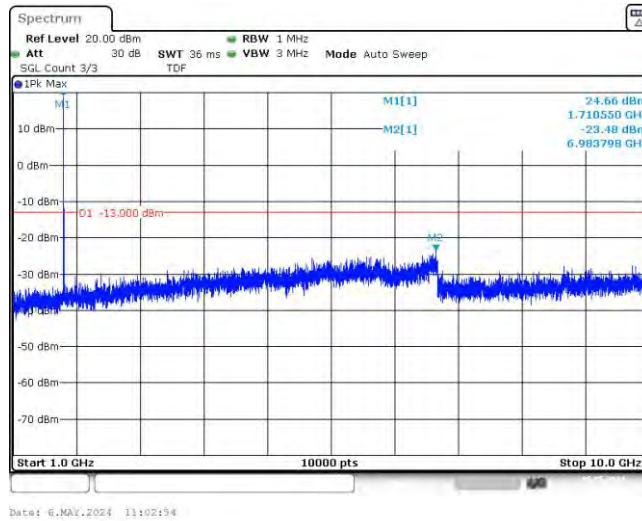

Test Graphs

Band66-1.4MHz-QPSK-131979-1RB#0-Range1:30~1000MHz

Band66-1.4MHz-QPSK-131979-1RB#0-Range2:1000~10000MHz

Band66-1.4MHz-QPSK-131979-6RB#0-Range1:30~1000MHz

Band66-1.4MHz-QPSK-131979-6RB#0-Range2:1000~10000MHz