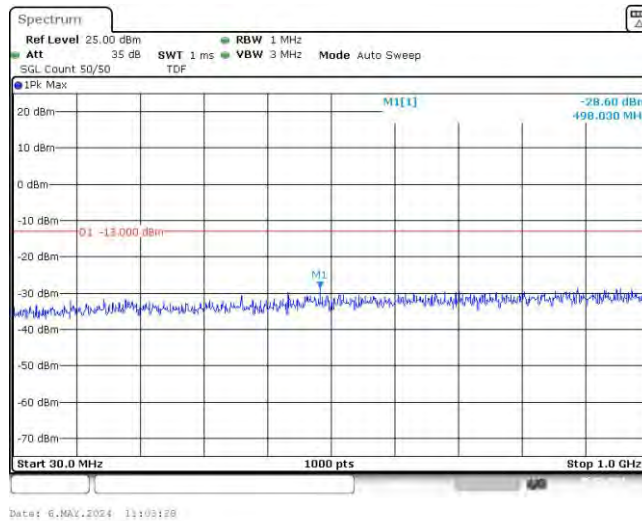

Band66-1.4MHz-QPSK-132322-1RB#0-Range1:30~1000MHz