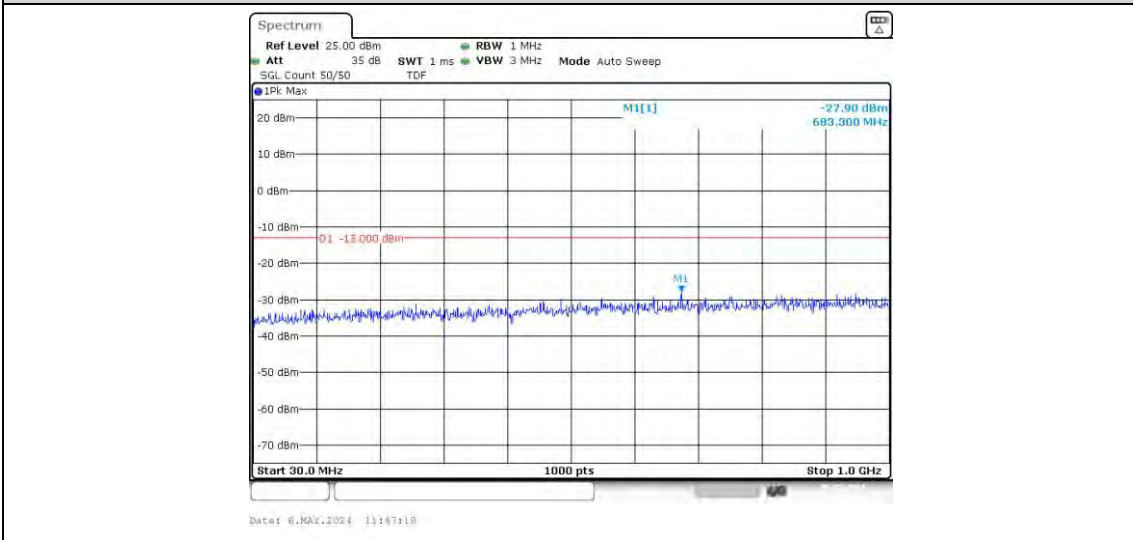

Band66-10MHz-16QAM-132322-1RB#0-Range1:30~1000MHz