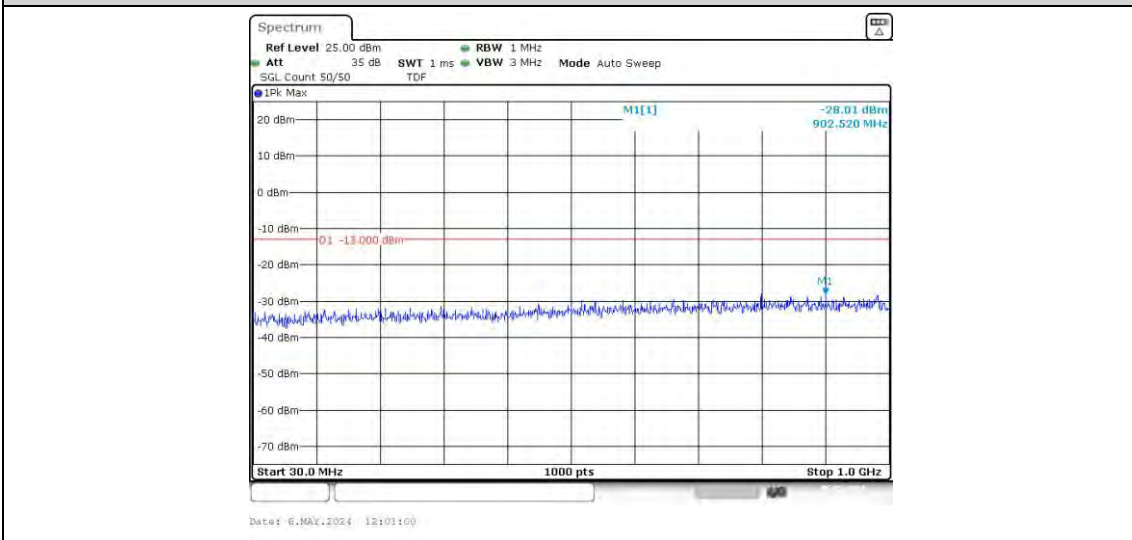

Band66-15MHz-16QAM-132047-75RB#0-Range1:30~1000MHz