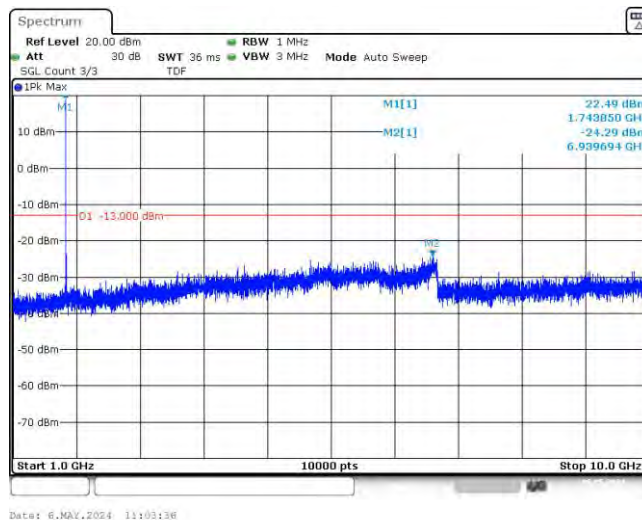

Band66-1.4MHz-QPSK-132322-1RB#0-Range2:1000~10000MHz

Band66-1.4MHz-QPSK-132322-6RB#0-Range1:30~1000MHz