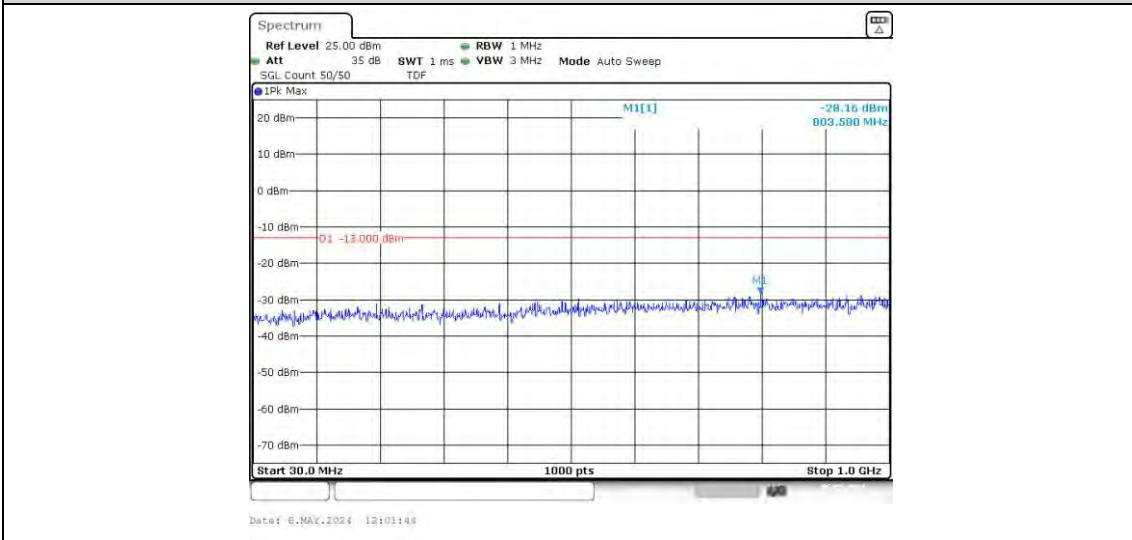

Band66-15MHz-16QAM-132322-1RB#0-Range1:30~1000MHz