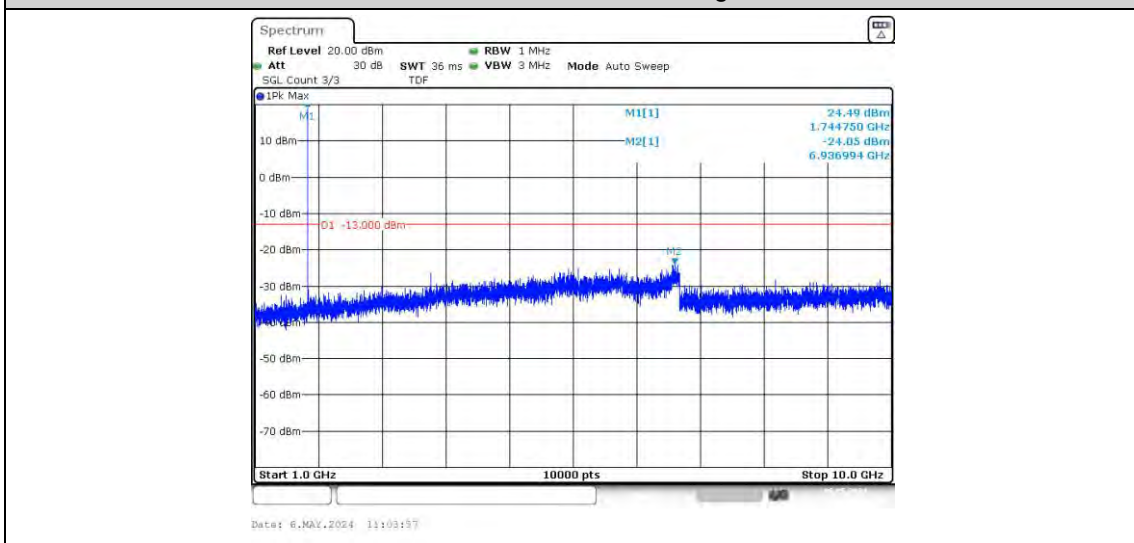

Band66-1.4MHz-16QAM-132322-1RB#0-Range2:1000~10000MHz