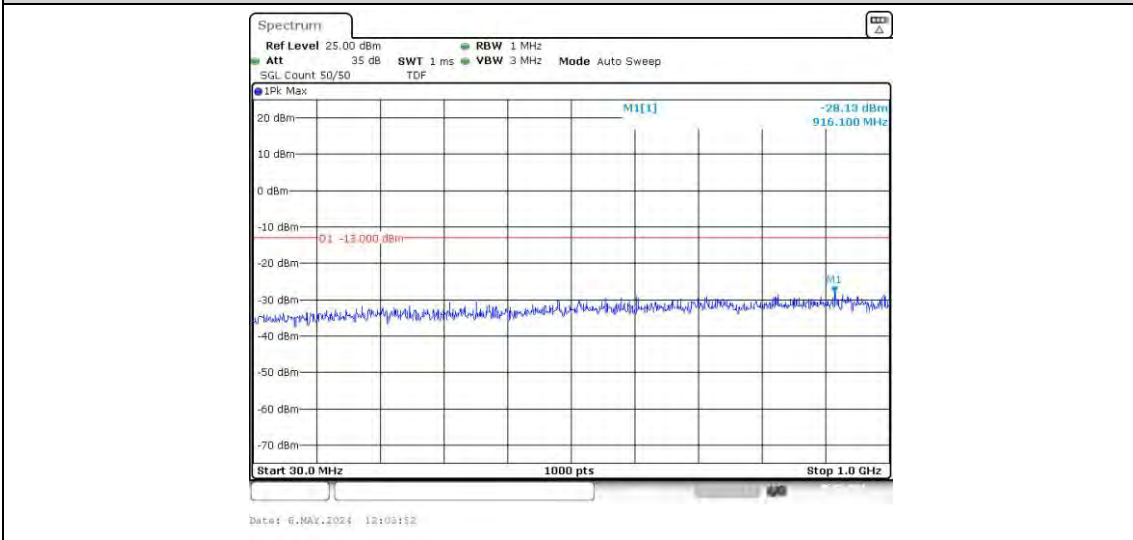

Band66-15MHz-16QAM-132597-75RB#0-Range1:30~1000MHz