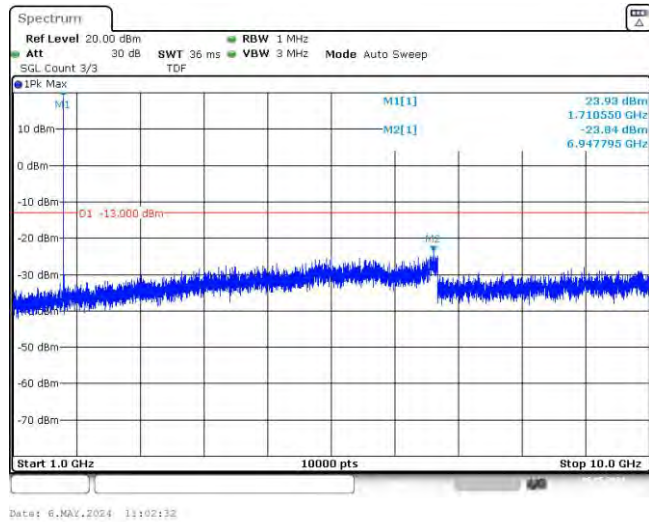

Band66-1.4MHz-16QAM-131979-1RB#0-Range2:1000~10000MHz