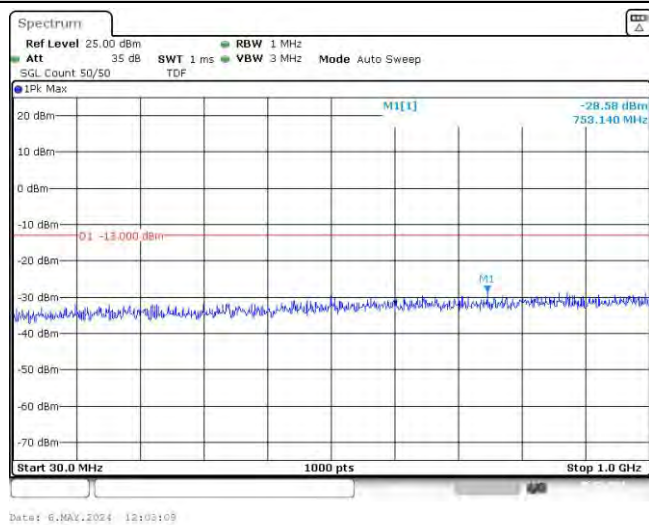

Band66-15MHz-16QAM-132597-1RB#0-Range1:30~1000MHz