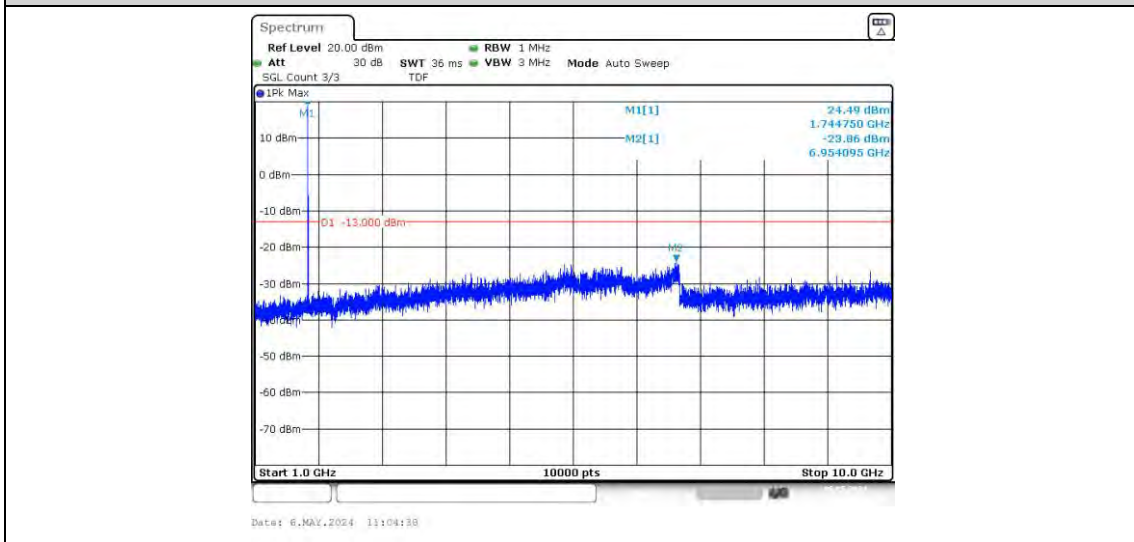

Band66-1.4MHz-16QAM-132322-1RB#0-Range1:30~1000MHz

Band66-1.4MHz-16QAM-132322-1RB#0-Range2:1000~10000MHz

Band66-1.4MHz-16QAM-132322-6RB#0-Range1:30~1000MHz

Band66-1.4MHz-16QAM-132322-6RB#0-Range2:1000~10000MHz