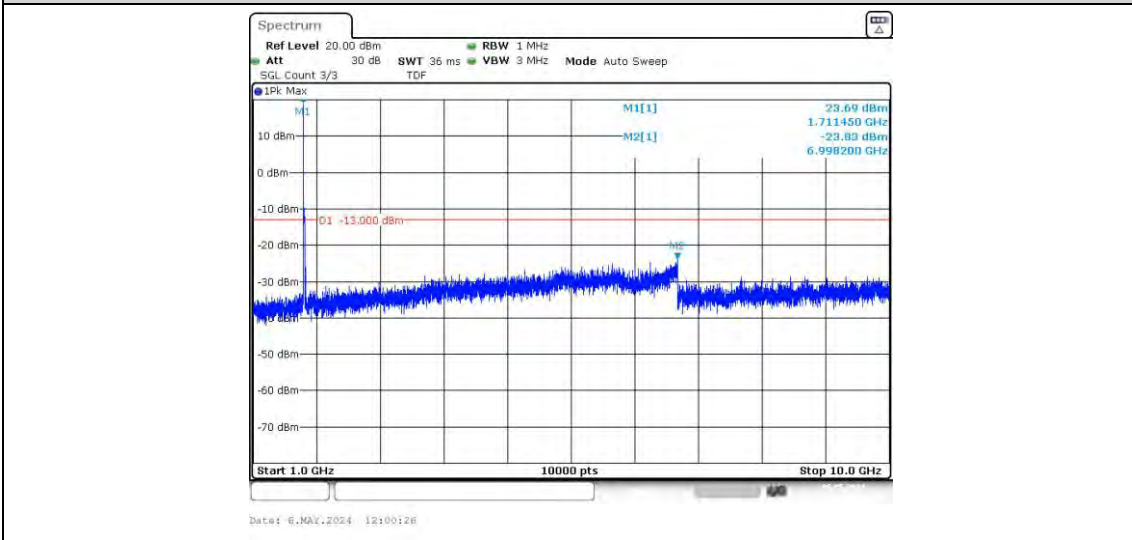

Band66-15MHz-QPSK-132597-75RB#0-Range1:30~1000MHz

Band66-15MHz-QPSK-132597-75RB#0-Range2:1000~10000MHz

Band66-15MHz-16QAM-132047-1RB#0-Range1:30~1000MHz

Band66-15MHz-16QAM-132047-1RB#0-Range2:1000~10000MHz