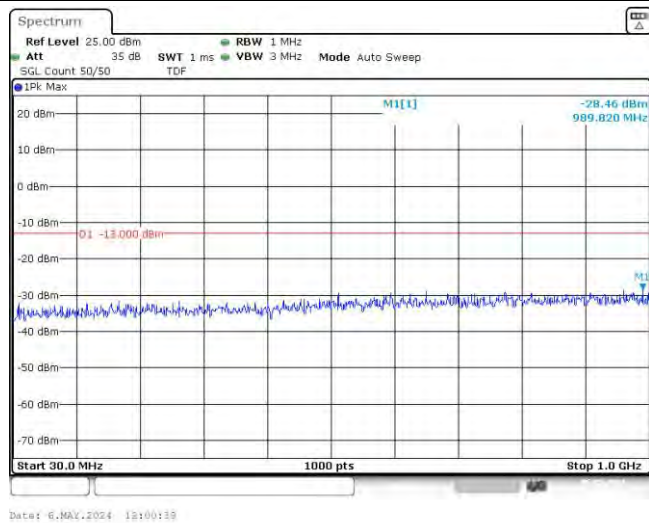

Band66-15MHz-QPSK-132047-75RB#0-Range1:30~1000MHz