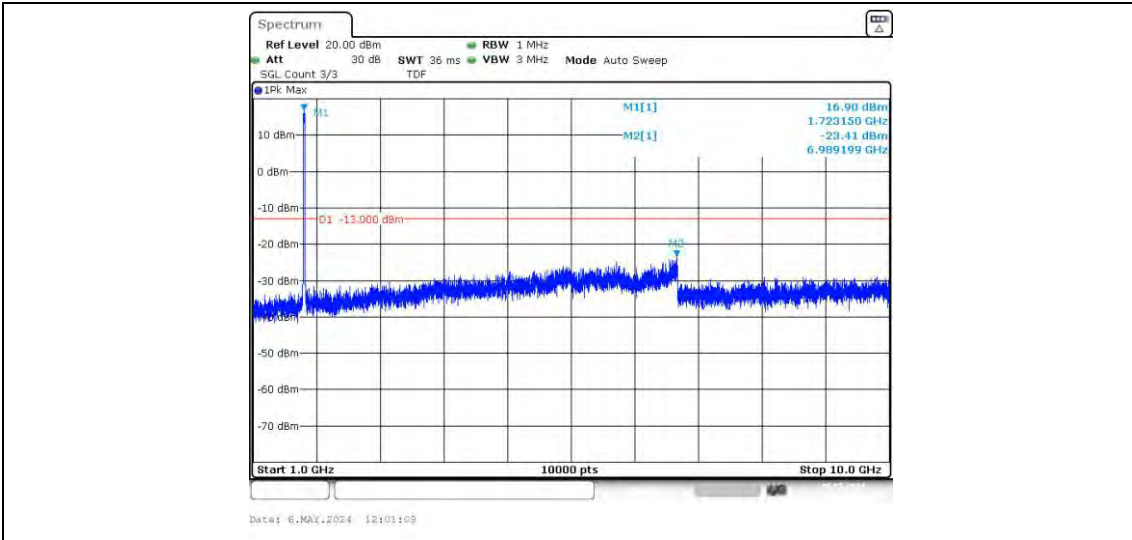

Band66-15MHz-16QAM-132047-75RB#0-Range2:1000~10000MHz