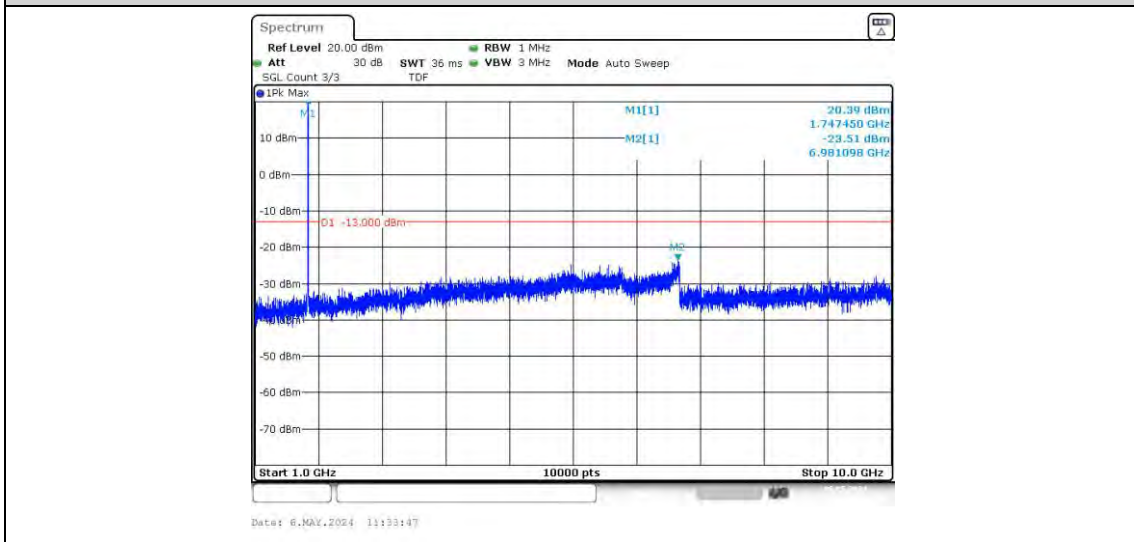

Band66-5MHz-16QAM-132322-25RB#0-Range2:1000~10000MHz