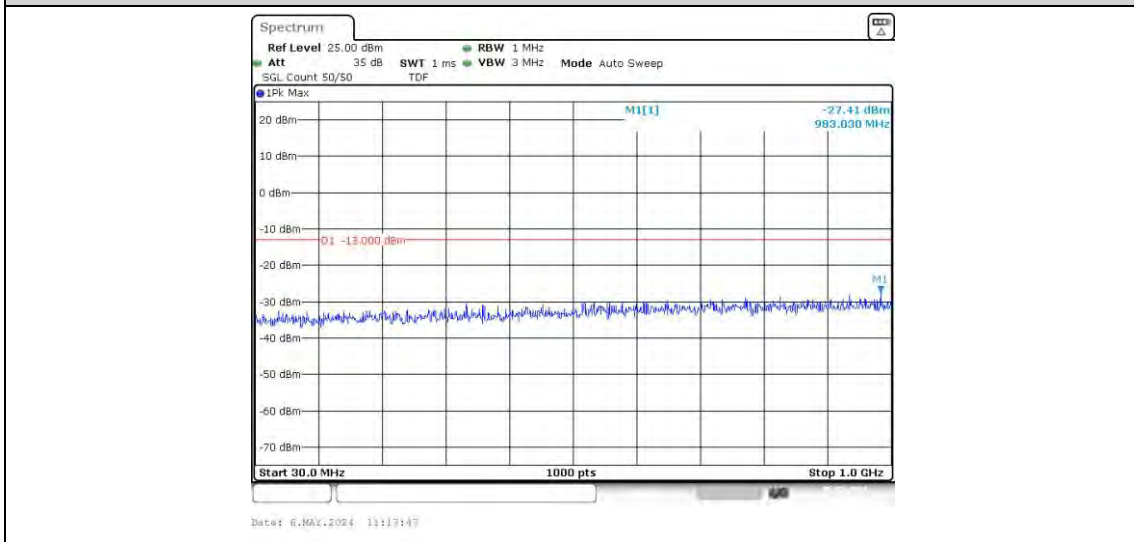

Band66-3MHz-16QAM-132322-1RB#0-Range1:30~1000MHz