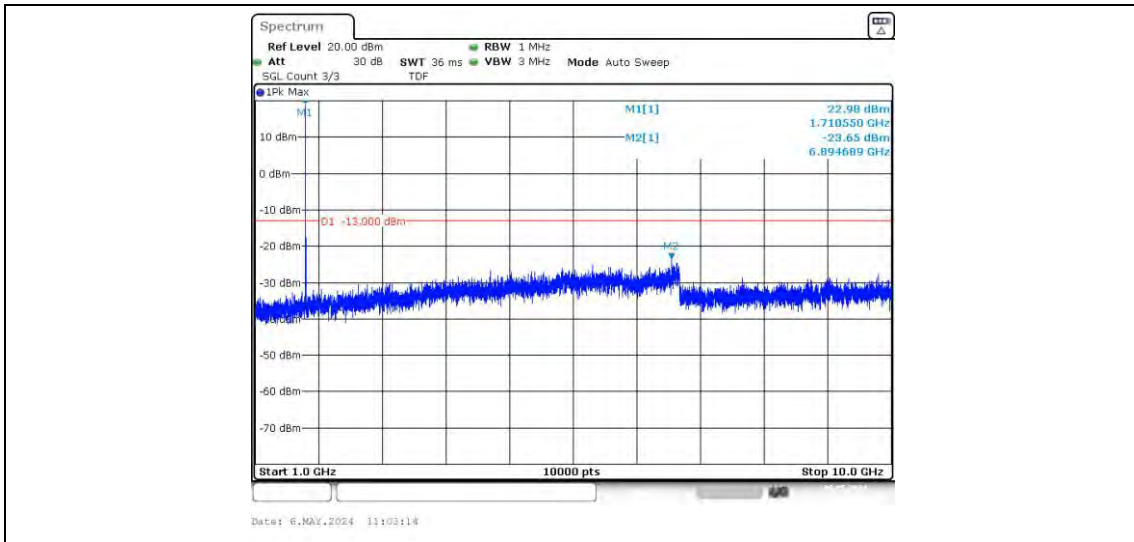

Band66-1.4MHz-16QAM-131979-1RB#0-Range1:30~1000MHz

Band66-1.4MHz-16QAM-131979-1RB#0-Range2:1000~10000MHz

Band66-1.4MHz-16QAM-131979-6RB#0-Range1:30~1000MHz

Band66-1.4MHz-16QAM-131979-6RB#0-Range2:1000~10000MHz