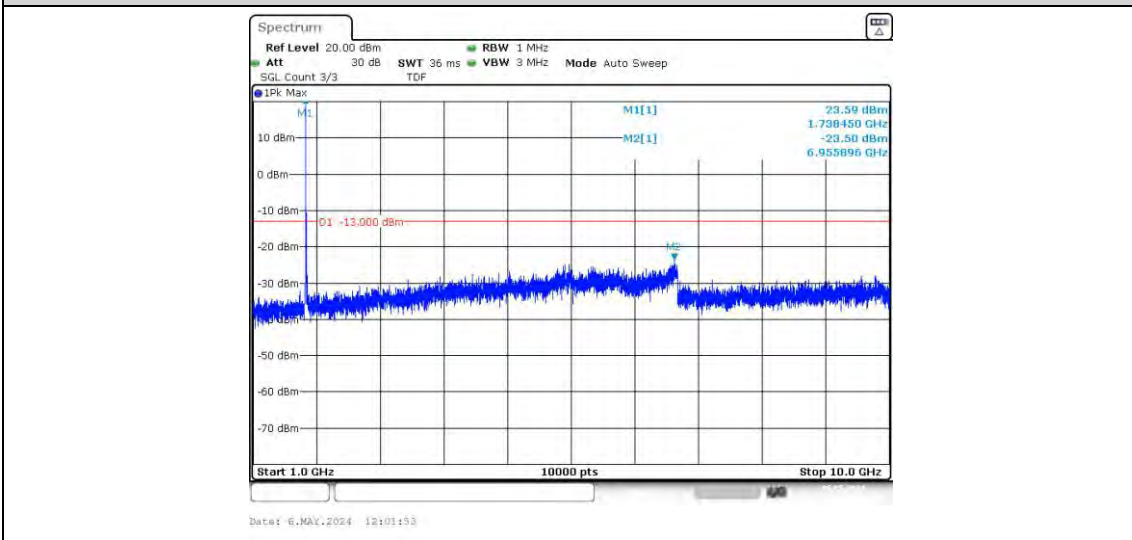

Band66-15MHz-16QAM-132047-75RB#0-Range1:30~1000MHz

Band66-15MHz-16QAM-132047-75RB#0-Range2:1000~10000MHz

Band66-15MHz-16QAM-132322-1RB#0-Range1:30~1000MHz

Band66-15MHz-16QAM-132322-1RB#0-Range2:1000~10000MHz