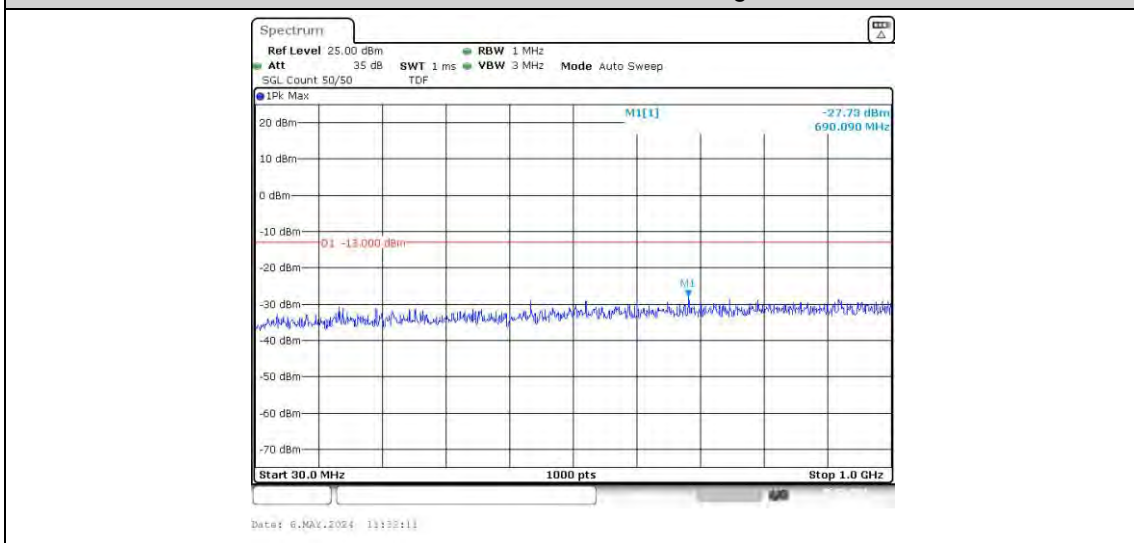

Band66-5MHz-16QAM-131997-25RB#0-Range1:30~1000MHz