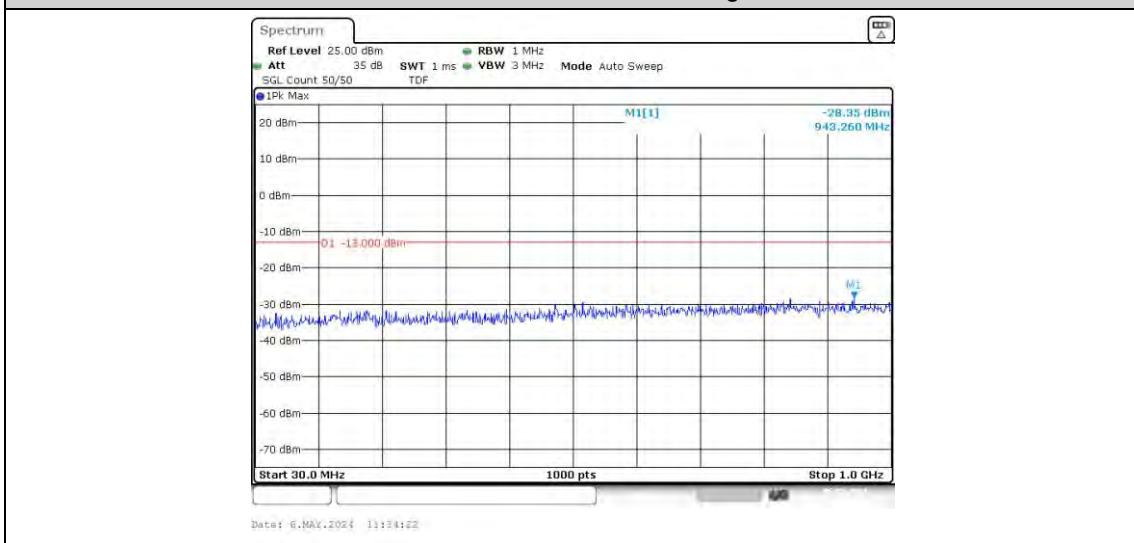

Band66-5MHz-16QAM-132647-1RB#0-Range1:30~1000MHz