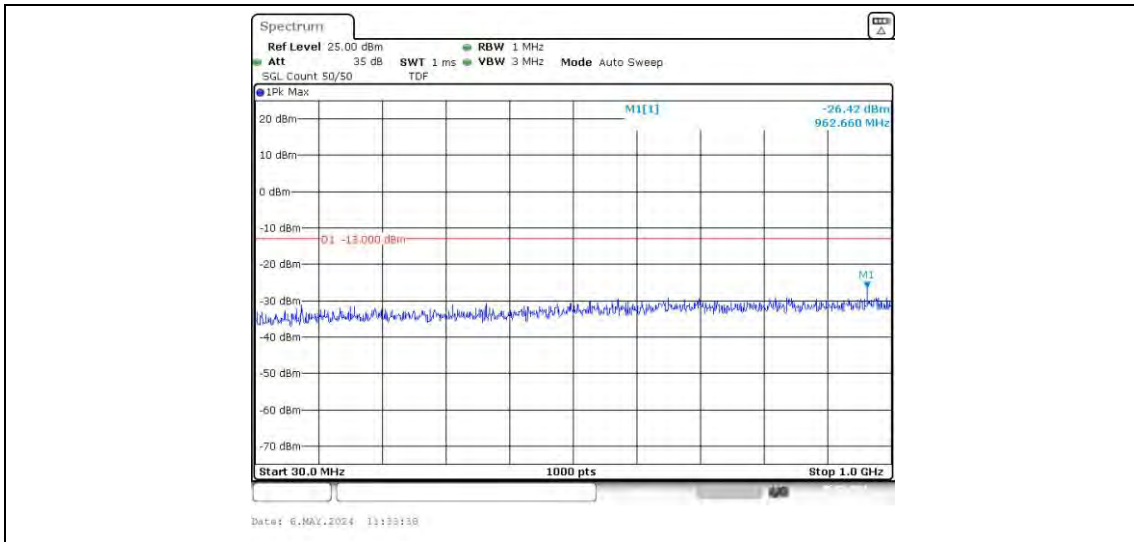

Band66-5MHz-16QAM-132322-25RB#0-Range1:30~1000MHz