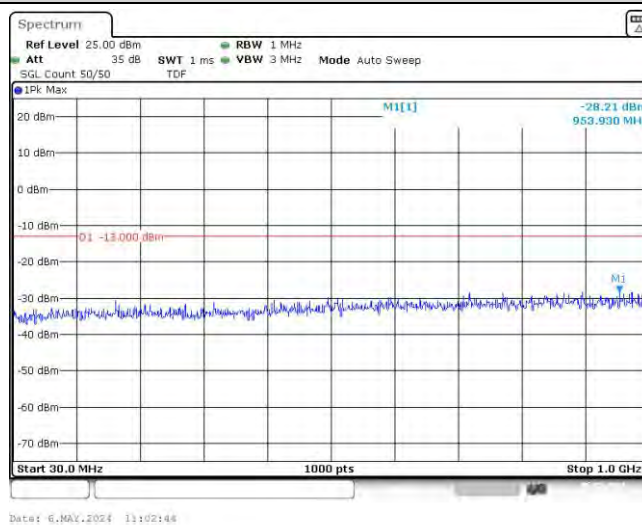

Test Graphs

Band66-1.4MHz-QPSK-131979-1RB#0-Range1:30~1000MHz

Band66-1.4MHz-QPSK-131979-1RB#0-Range2:1000~10000MHz

Band66-1.4MHz-QPSK-131979-6RB#0-Range1:30~1000MHz

Band66-1.4MHz-QPSK-131979-6RB#0-Range2:1000~10000MHz