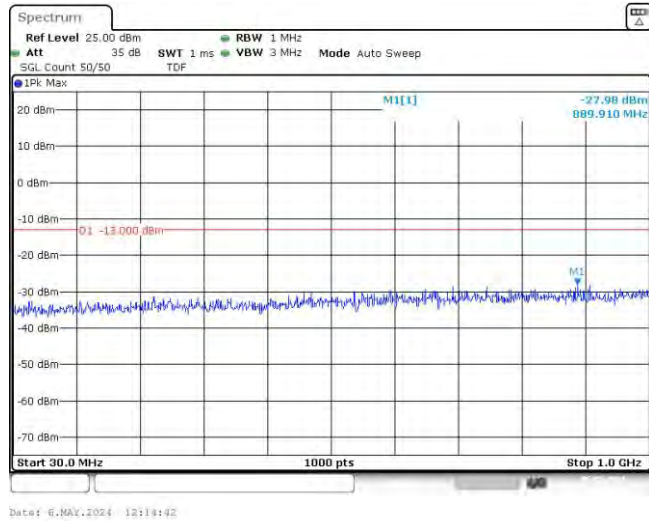

Band66-20MHz-QPSK-132072-1RB#0-Range1:30~1000MHz