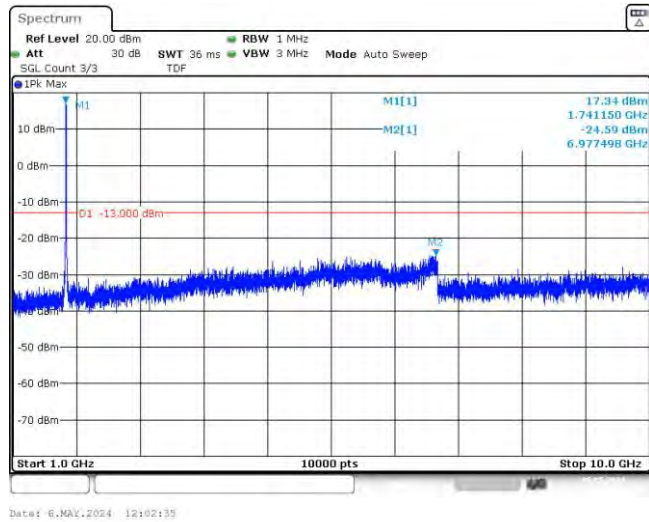

Band66-15MHz-16QAM-132322-75RB#0-Range2:1000~10000MHz