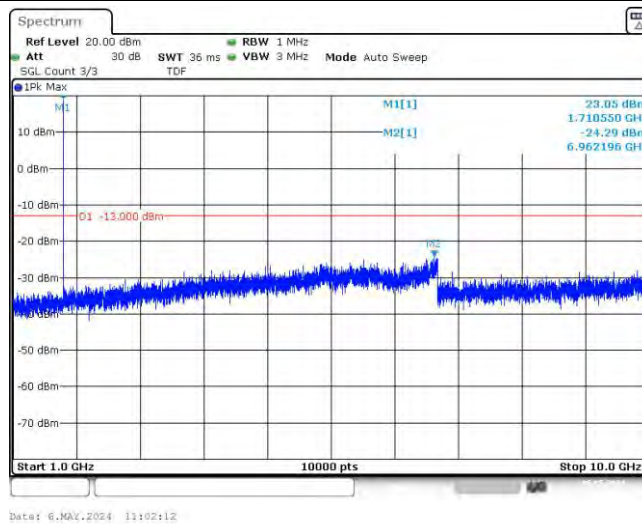

Band66-1.4MHz-QPSK-131979-1RB#0-Range2:1000~10000MHz