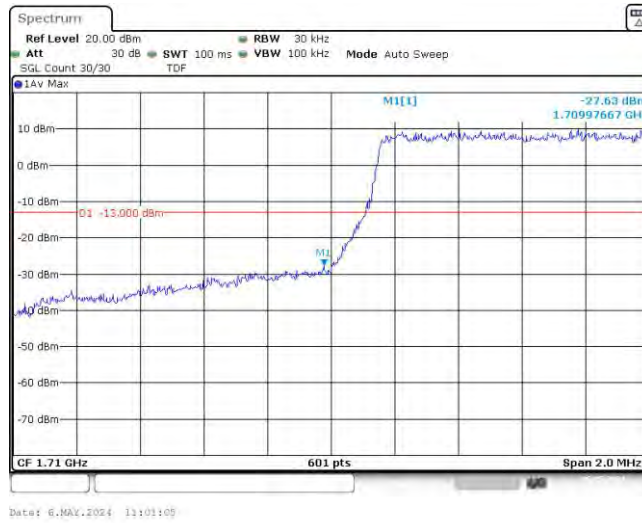

Test Graphs

Band66-1.4MHz-QPSK-131979-6RB#0

Band66-1.4MHz-QPSK-132665-6RB#0

Band66-1.4MHz-16QAM-131979-6RB#0

Band66-1.4MHz-16QAM-132665-6RB#0

Date: 6.MAY.2024 11:01:40

Band66-3MHz-QPSK-131987-15RB#0

Date: 6.MAY.2024 11:01:01