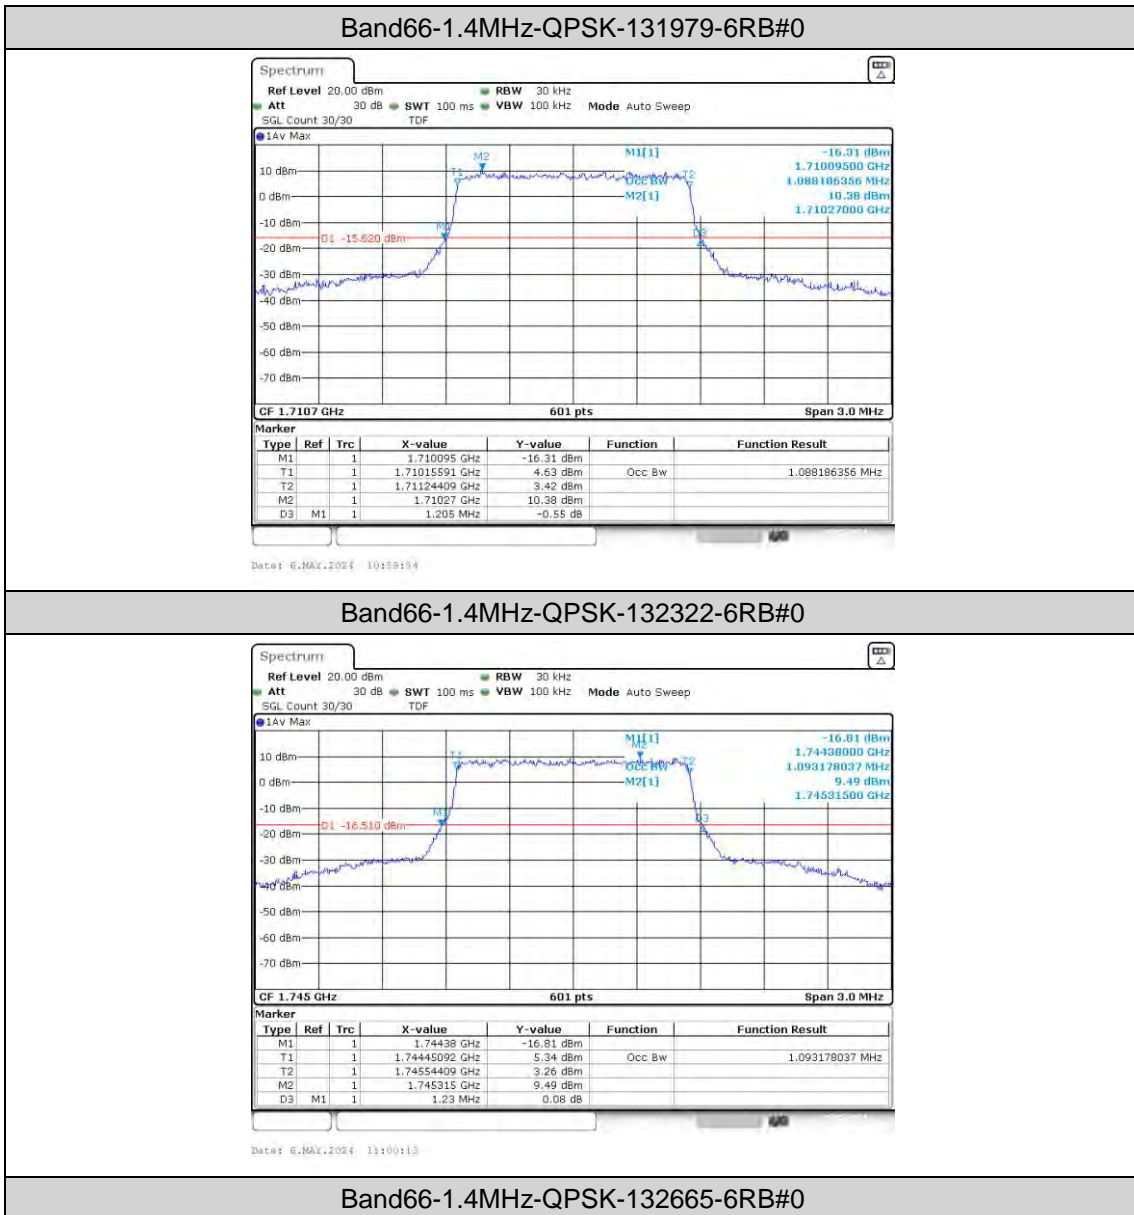

Test Graphs