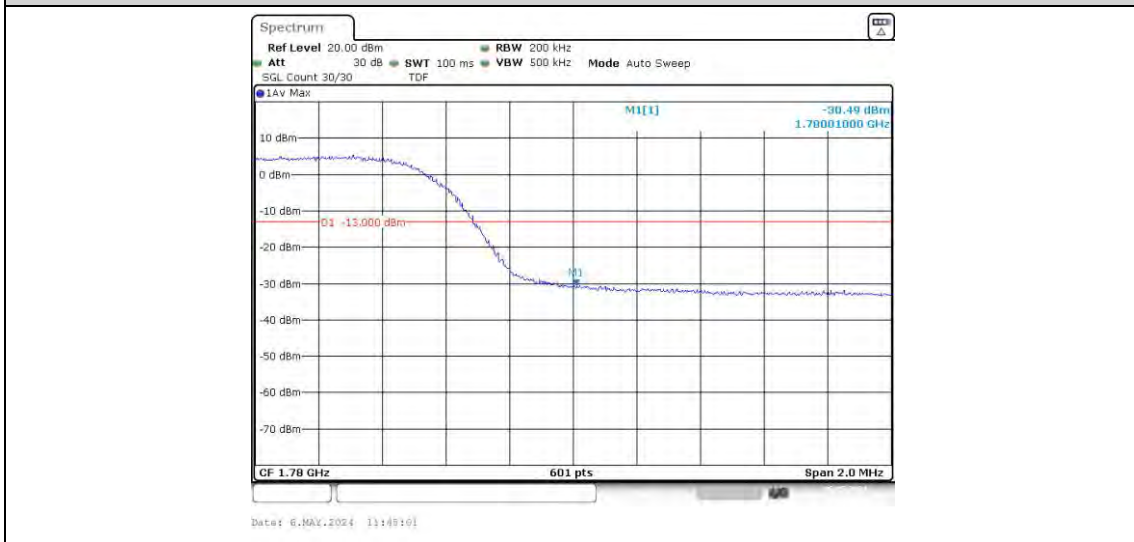

Band66-10MHz-16QAM-132022-50RB#0