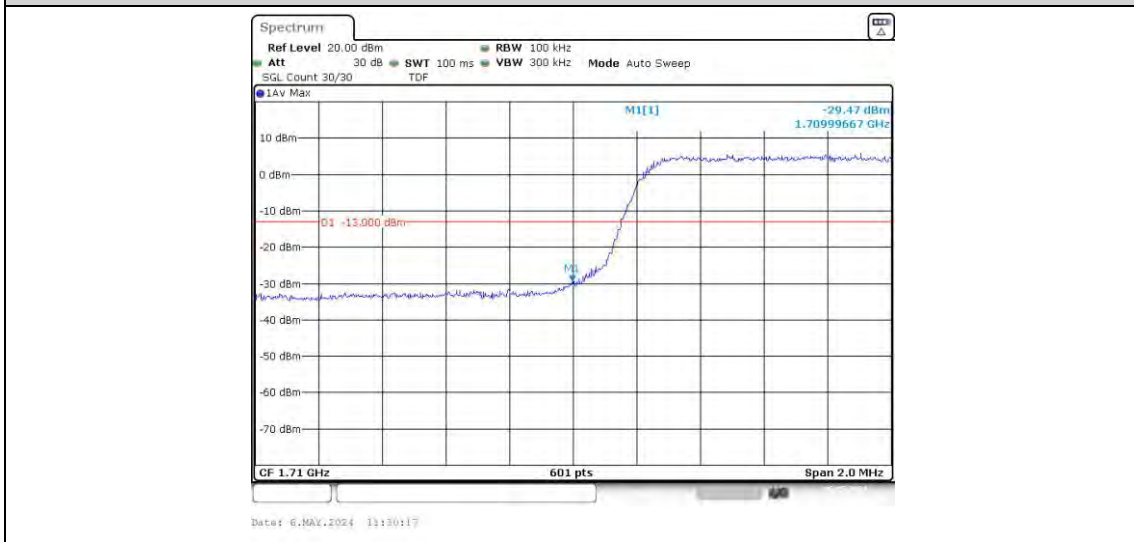

Band66-5MHz-16QAM-132647-25RB#0