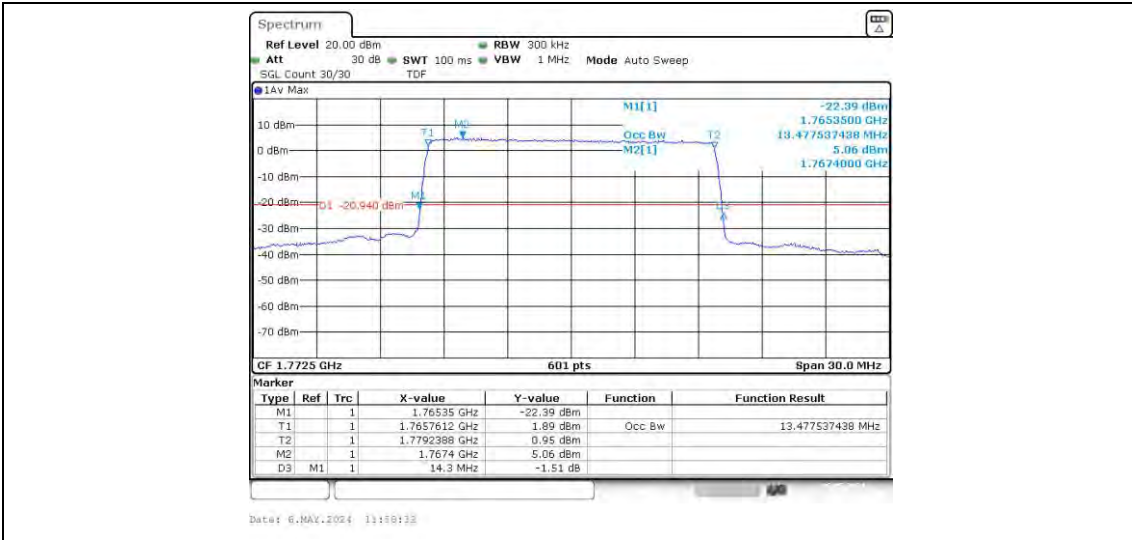

Band66-15MHz-QPSK-132597-75RB#0

Band66-15MHz-16QAM-132047-75RB#0

Band66-15MHz-16QAM-132322-75RB#0

Band66-15MHz-16QAM-132597-75RB#0

Band66-20MHz-QPSK-132072-100RB#0

Band66-20MHz-QPSK-132322-100RB#0

Band66-20MHz-QPSK-132572-100RB#0