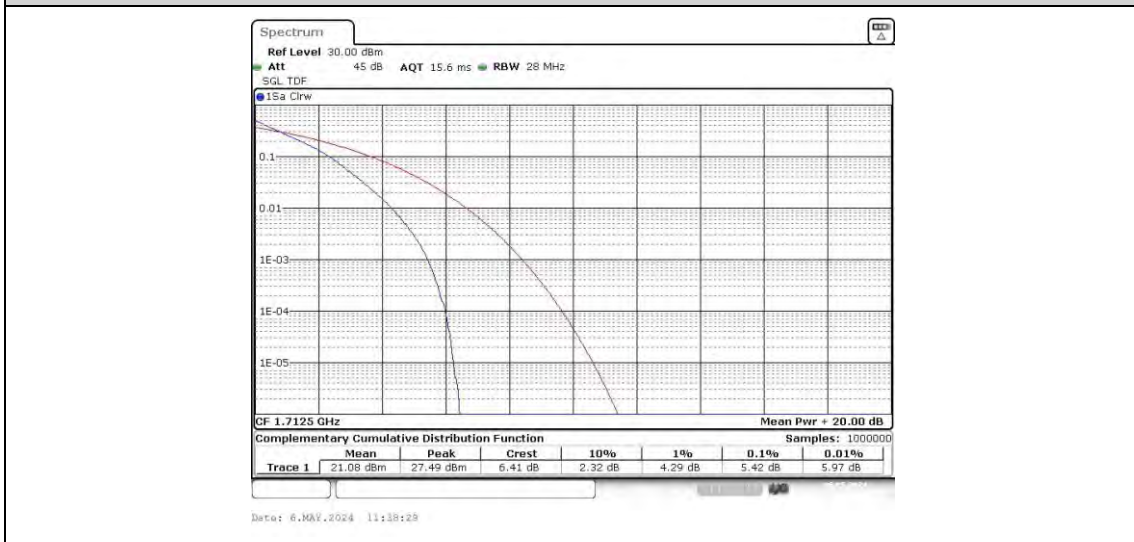

Band66-5MHz-QPSK-132322-25RB#0