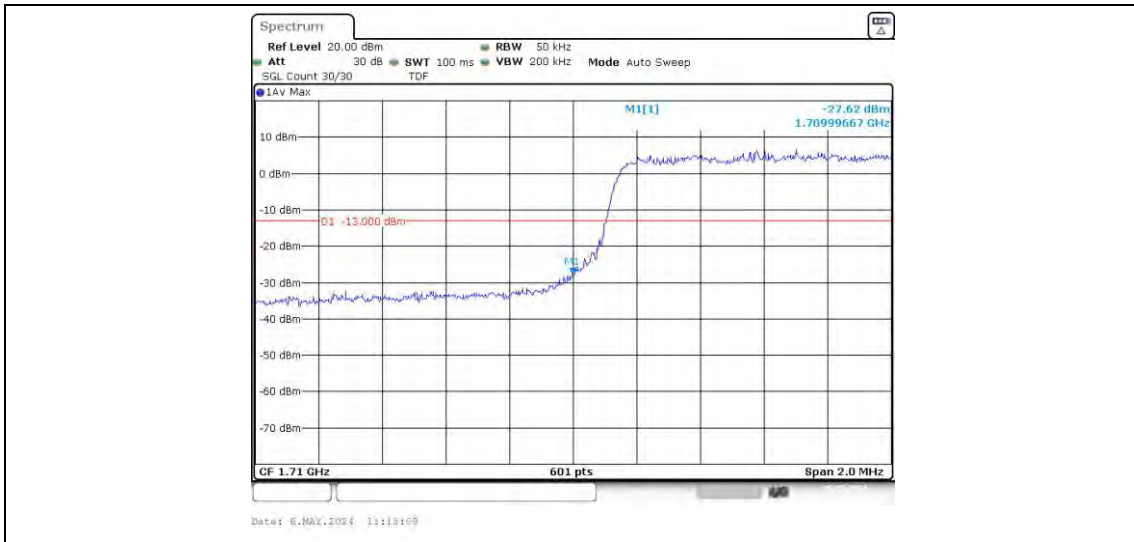

Band66-3MHz-16QAM-132657-15RB#0