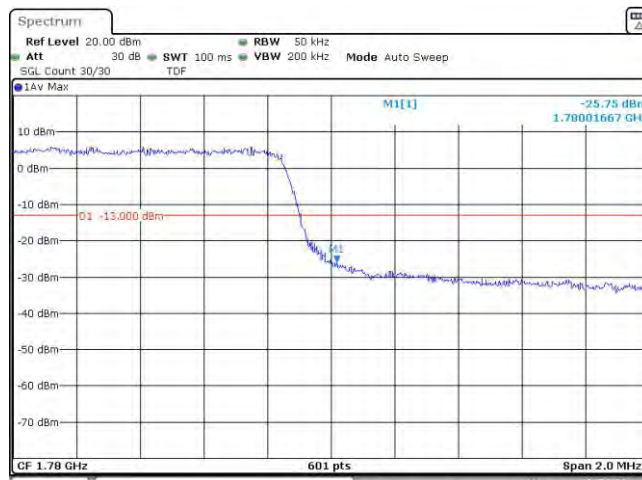

Band66-3MHz-QPSK-132657-15RB#0

Date: 6.MAY.2024 11:01:30

Band66-3MHz-16QAM-131987-15RB#0