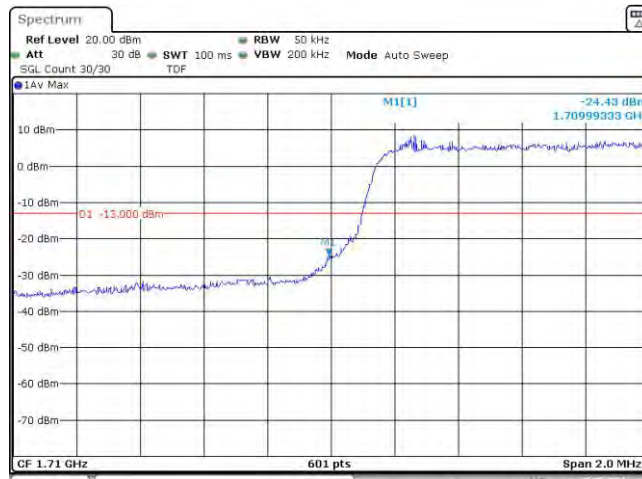

Test Graphs

Band66-1.4MHz-QPSK-131979-6RB#0

Band66-1.4MHz-QPSK-132665-6RB#0

Band66-1.4MHz-16QAM-131979-6RB#0

Band66-1.4MHz-16QAM-132665-6RB#0

Date: 6.MAY.2024 11:01:40

Band66-3MHz-QPSK-131987-15RB#0

Date: 6.MAY.2024 11:01:01