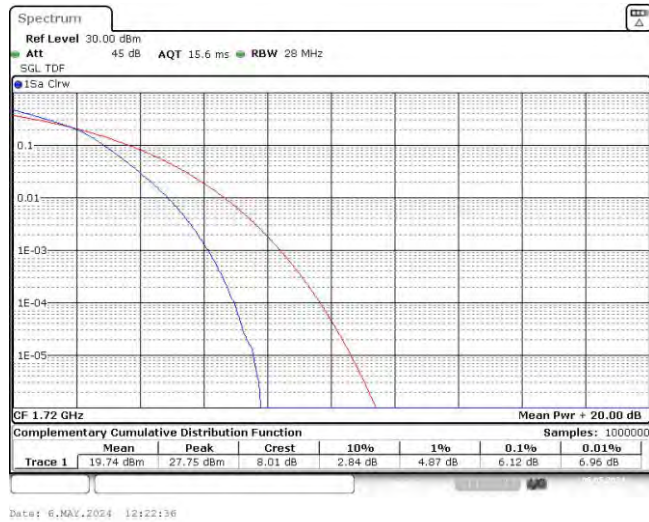

Band66-20MHz-16QAM-132322-100RB#0

Band66-20MHz-16QAM-132572-100RB#0

Appendix C: 26dB Bandwidth and Occupied Bandwidth

Test Result

Band	Bandwidth	Modulation	Channel	RB Configuration	Occupied Bandwidth (MHz)	26dB Bandwidth (MHz)	Verdict
Band66	1.4MHz	QPSK	131979	6RB#0	1.088	1.20	PASS
Band66	1.4MHz	QPSK	132322	6RB#0	1.093	1.23	PASS
Band66	1.4MHz	QPSK	132665	6RB#0	1.088	1.23	PASS
Band66	1.4MHz	16QAM	131979	6RB#0	1.088	1.23	PASS
Band66	1.4MHz	16QAM	132322	6RB#0	1.088	1.23	PASS
Band66	1.4MHz	16QAM	132665	6RB#0	1.088	1.23	PASS
Band66	3MHz	QPSK	131987	15RB#0	2.686	2.87	PASS
Band66	3MHz	QPSK	132322	15RB#0	2.676	2.84	PASS
Band66	3MHz	QPSK	132657	15RB#0	2.676	2.87	PASS
Band66	3MHz	16QAM	131987	15RB#0	2.676	2.85	PASS
Band66	3MHz	16QAM	132322	15RB#0	2.686	2.86	PASS
Band66	3MHz	16QAM	132657	15RB#0	2.676	2.86	PASS
Band66	5MHz	QPSK	131997	25RB#0	4.496	4.78	PASS
Band66	5MHz	QPSK	132322	25RB#0	4.496	4.78	PASS
Band66	5MHz	QPSK	132647	25RB#0	4.496	4.78	PASS
Band66	5MHz	16QAM	131997	25RB#0	4.505	4.78	PASS
Band66	5MHz	16QAM	132322	25RB#0	4.505	4.78	PASS
Band66	5MHz	16QAM	132647	25RB#0	4.505	4.78	PASS
Band66	10MHz	QPSK	132022	50RB#0	8.985	9.53	PASS
Band66	10MHz	QPSK	132322	50RB#0	8.985	9.53	PASS
Band66	10MHz	QPSK	132622	50RB#0	8.985	9.53	PASS
Band66	10MHz	16QAM	132022	50RB#0	8.985	9.53	PASS
Band66	10MHz	16QAM	132322	50RB#0	8.952	9.53	PASS
Band66	10MHz	16QAM	132622	50RB#0	8.985	9.53	PASS
Band66	15MHz	QPSK	132047	75RB#0	13.478	14.30	PASS
Band66	15MHz	QPSK	132322	75RB#0	13.478	14.30	PASS
Band66	15MHz	QPSK	132597	75RB#0	13.428	14.30	PASS
Band66	15MHz	16QAM	132047	75RB#0	13.478	14.30	PASS
Band66	15MHz	16QAM	132322	75RB#0	13.428	14.30	PASS
Band66	15MHz	16QAM	132597	75RB#0	13.478	14.30	PASS
Band66	20MHz	QPSK	132072	100RB#0	17.97	19.33	PASS
Band66	20MHz	QPSK	132322	100RB#0	18.037	19.33	PASS
Band66	20MHz	QPSK	132572	100RB#0	18.037	19.27	PASS