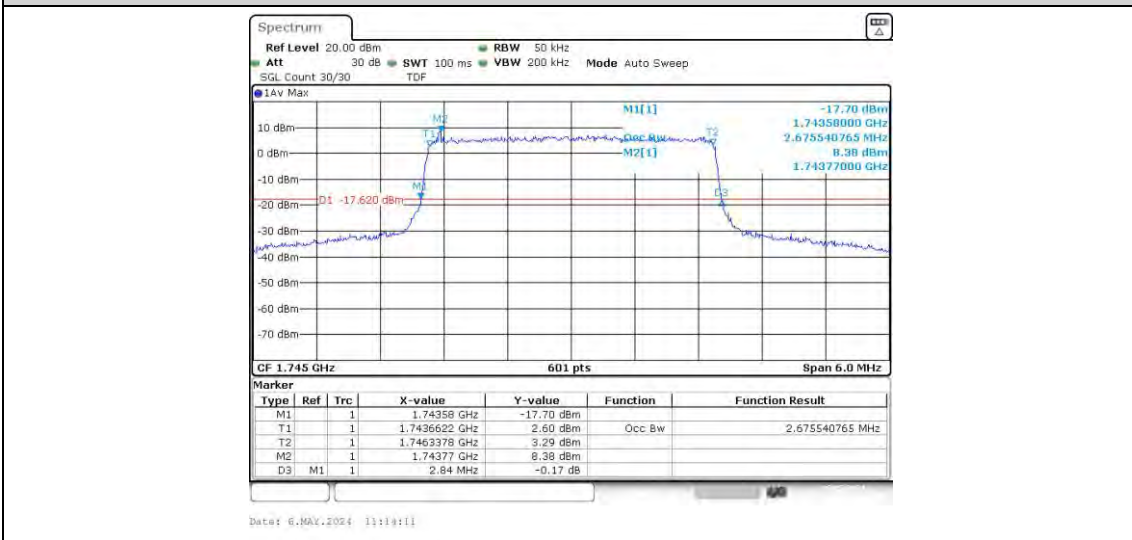

Band66-3MHz-QPSK-132322-15RB#0

Band66-3MHz-QPSK-132657-15RB#0