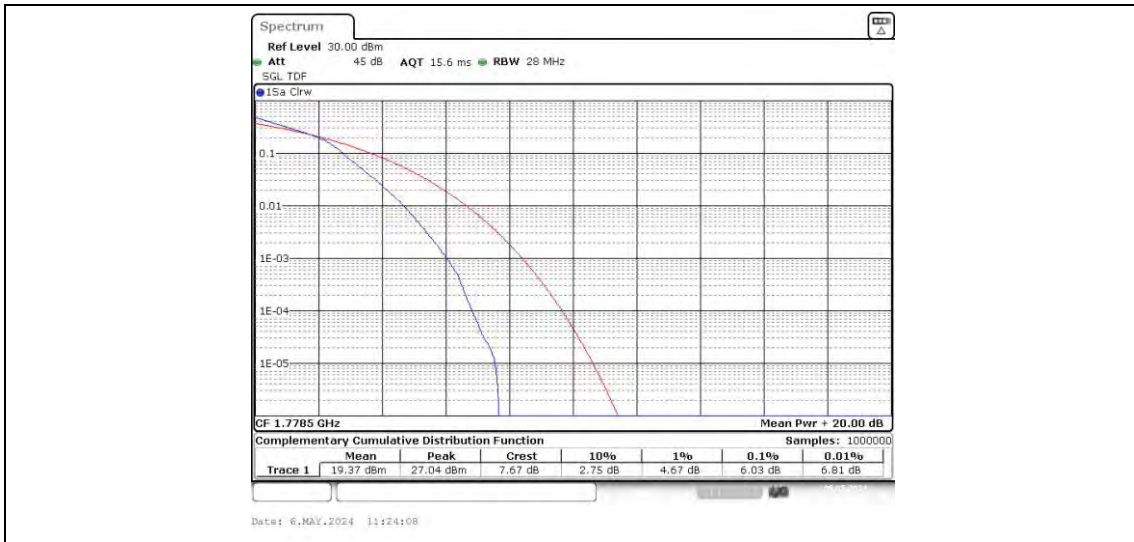

Band66-5MHz-QPSK-131997-25RB#0