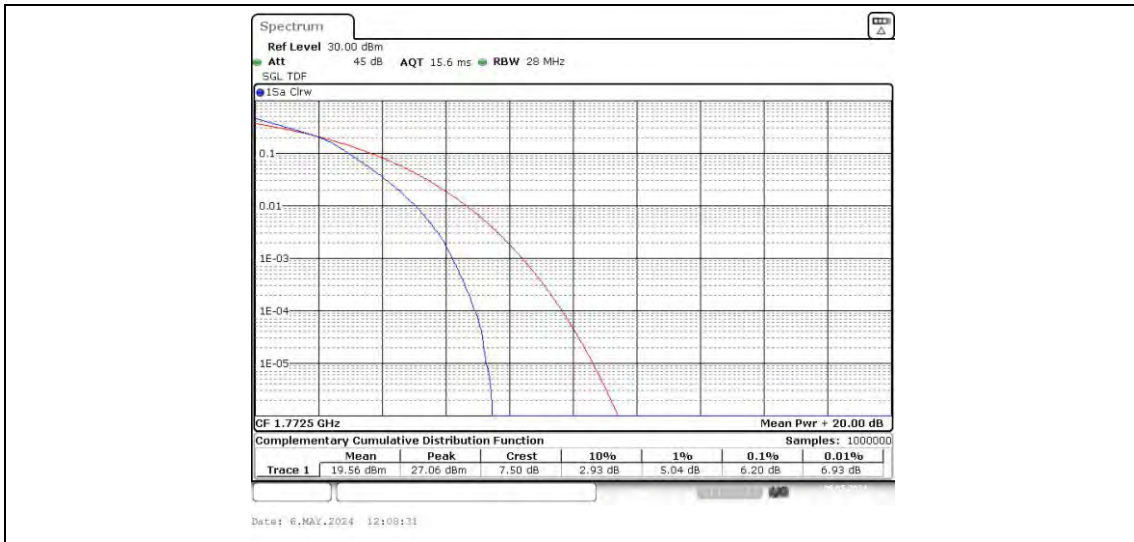

Band66-15MHz-QPSK-132047-75RB#0

Band66-15MHz-QPSK-132322-75RB#0

Band66-15MHz-QPSK-132597-75RB#0

Band66-15MHz-16QAM-132047-75RB#0

Band66-15MHz-16QAM-132322-75RB#0

Band66-15MHz-16QAM-132597-75RB#0

Band66-20MHz-16QAM-132072-100RB#0