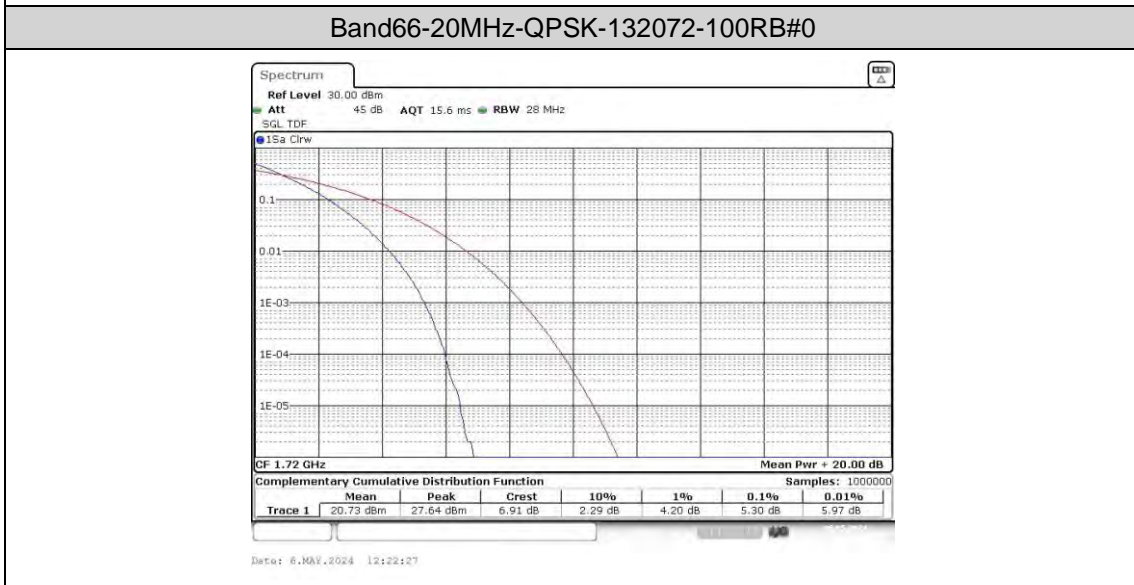

Band66-15MHz-QPSK-132047-75RB#0

Band66-15MHz-QPSK-132322-75RB#0

Band66-15MHz-QPSK-132597-75RB#0

Band66-15MHz-16QAM-132047-75RB#0

Band66-15MHz-16QAM-132322-75RB#0

Band66-15MHz-16QAM-132597-75RB#0

Band66-20MHz-16QAM-132072-100RB#0