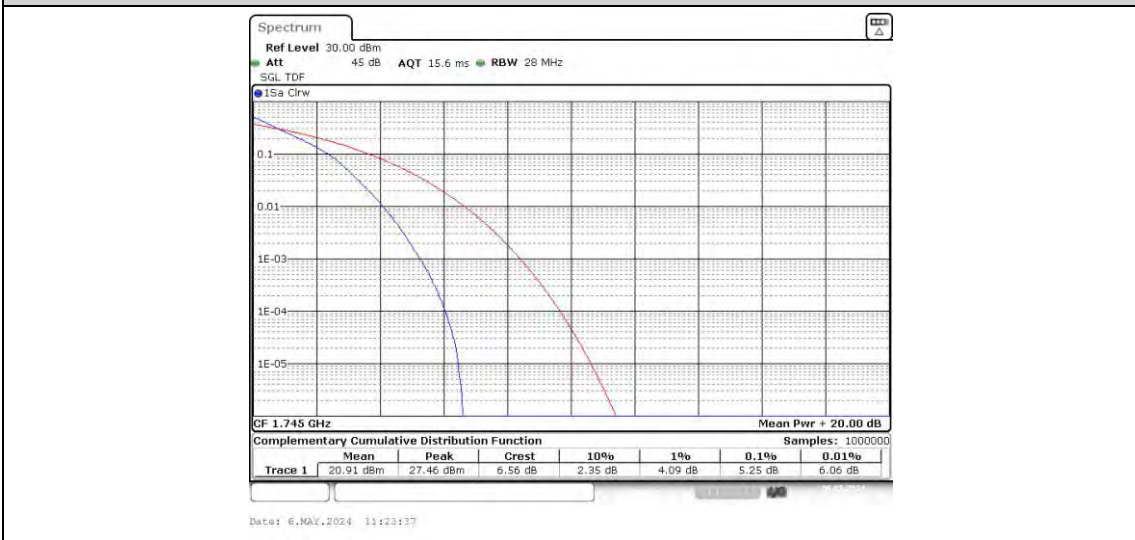

Test Graphs

Band66-1.4MHz-16QAM-131979-6RB#0

Band66-1.4MHz-16QAM-132322-6RB#0

Band66-1.4MHz-16QAM-132665-6RB#0

Band66-3MHz-QPSK-131987-15RB#0

Band66-3MHz-QPSK-132322-15RB#0

Band66-3MHz-QPSK-132657-15RB#0

Band66-3MHz-16QAM-131987-15RB#0