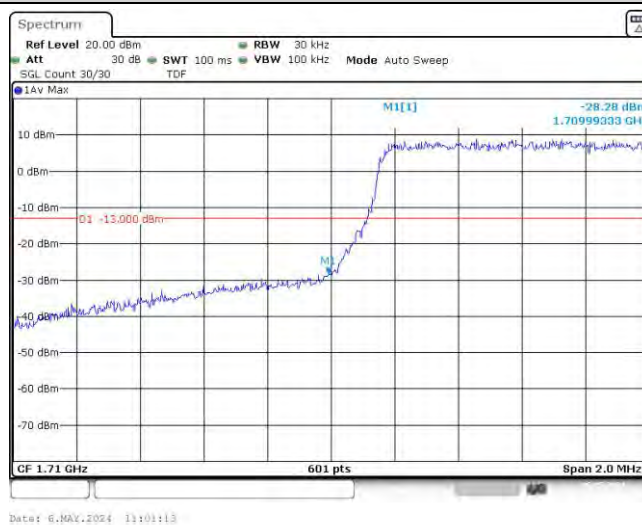

Test Graphs

Band66-1.4MHz-QPSK-131979-6RB#0

Band66-1.4MHz-QPSK-132665-6RB#0

Band66-1.4MHz-16QAM-131979-6RB#0

Band66-1.4MHz-16QAM-132665-6RB#0

Date: 6.MAY.2024 11:01:40

Band66-3MHz-QPSK-131987-15RB#0

Date: 6.MAY.2024 11:01:01