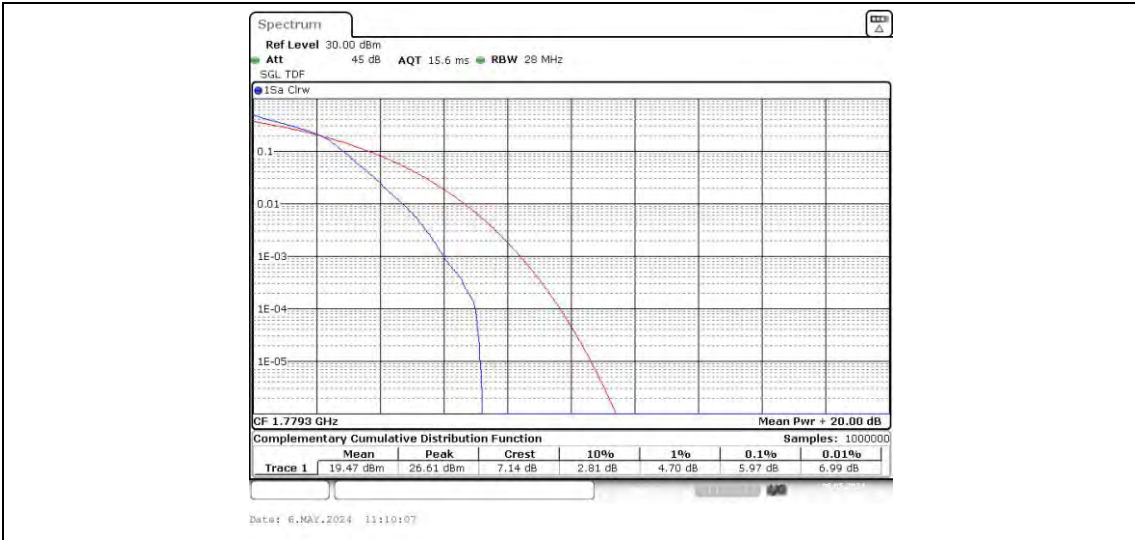

Test Graphs

Band66-1.4MHz-16QAM-131979-6RB#0

Band66-1.4MHz-16QAM-132322-6RB#0

Band66-1.4MHz-16QAM-132665-6RB#0

Band66-3MHz-QPSK-131987-15RB#0

Band66-3MHz-QPSK-132322-15RB#0

Band66-3MHz-QPSK-132657-15RB#0

Band66-3MHz-16QAM-131987-15RB#0