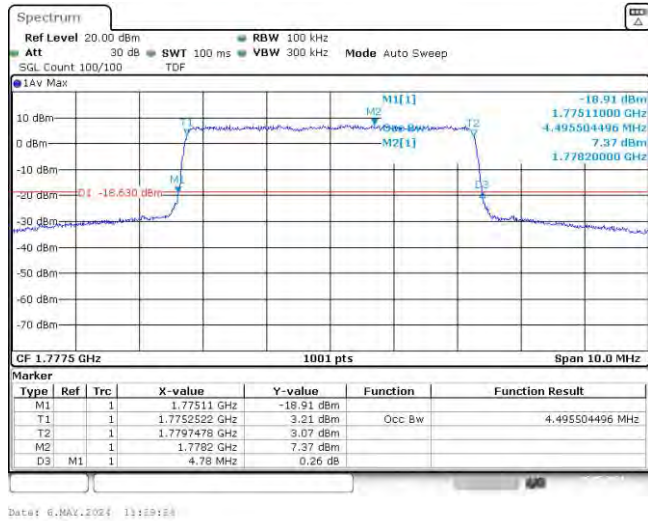

Band66-5MHz-16QAM-131997-25RB#0

Band66-5MHz-16QAM-132322-25RB#0

Band66-5MHz-16QAM-132647-25RB#0