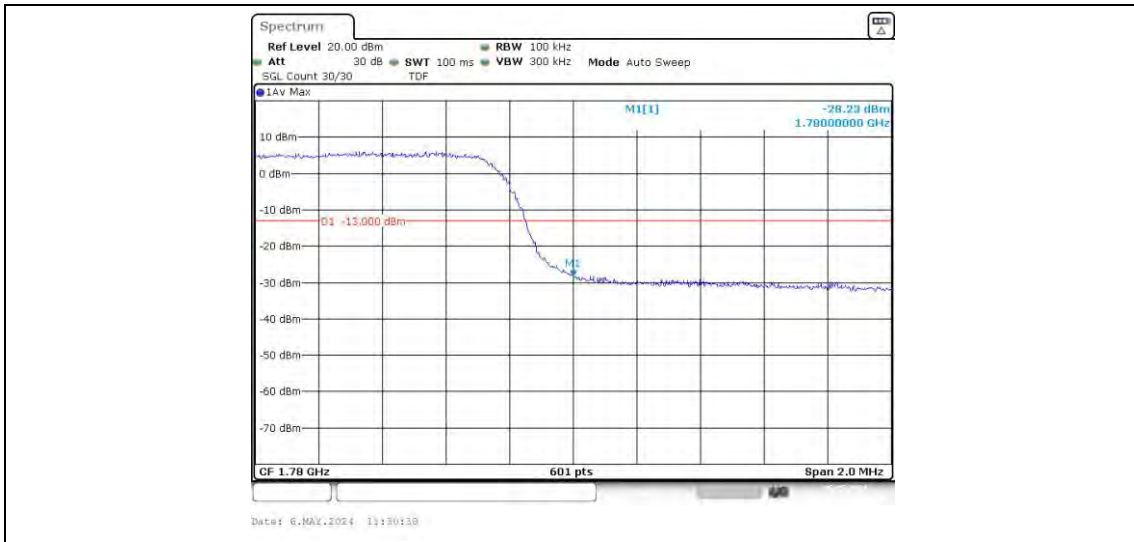

Band66-5MHz-16QAM-131997-25RB#0