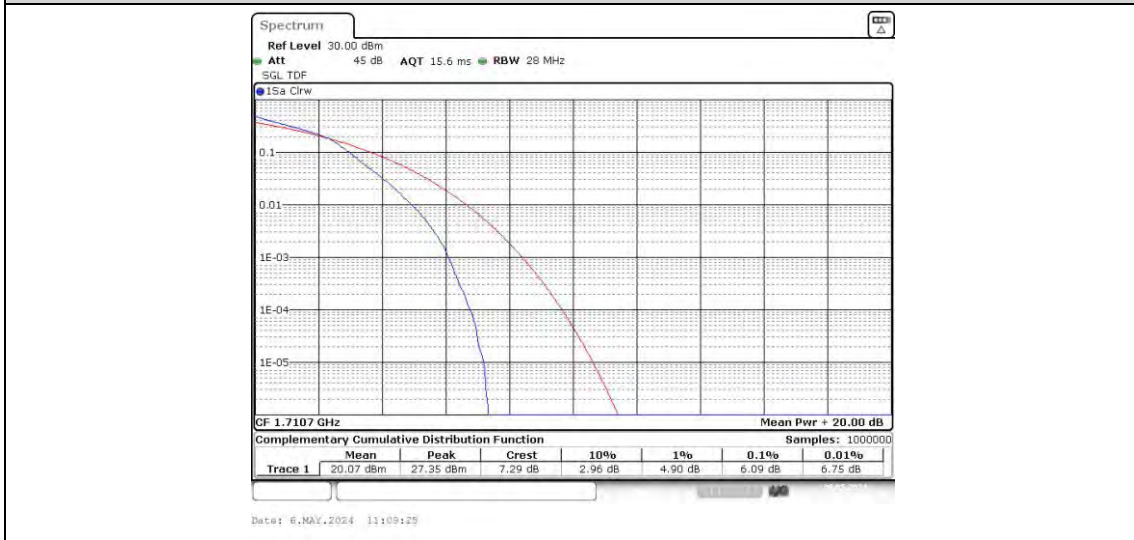

Band66-1.4MHz-16QAM-131979-6RB#0