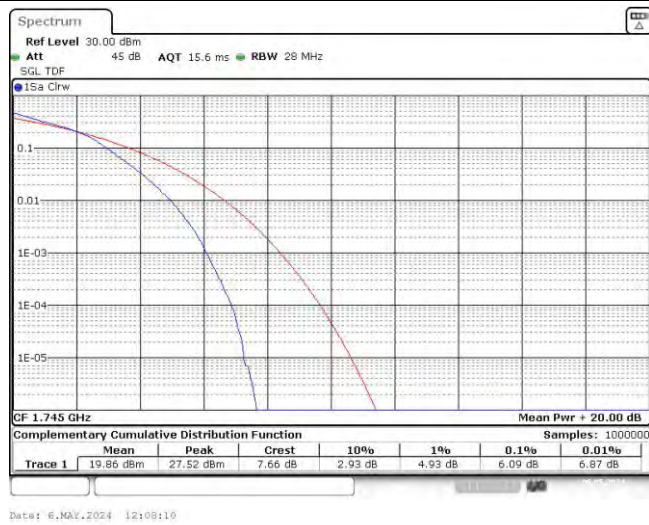

Band66-15MHz-16QAM-132597-75RB#0