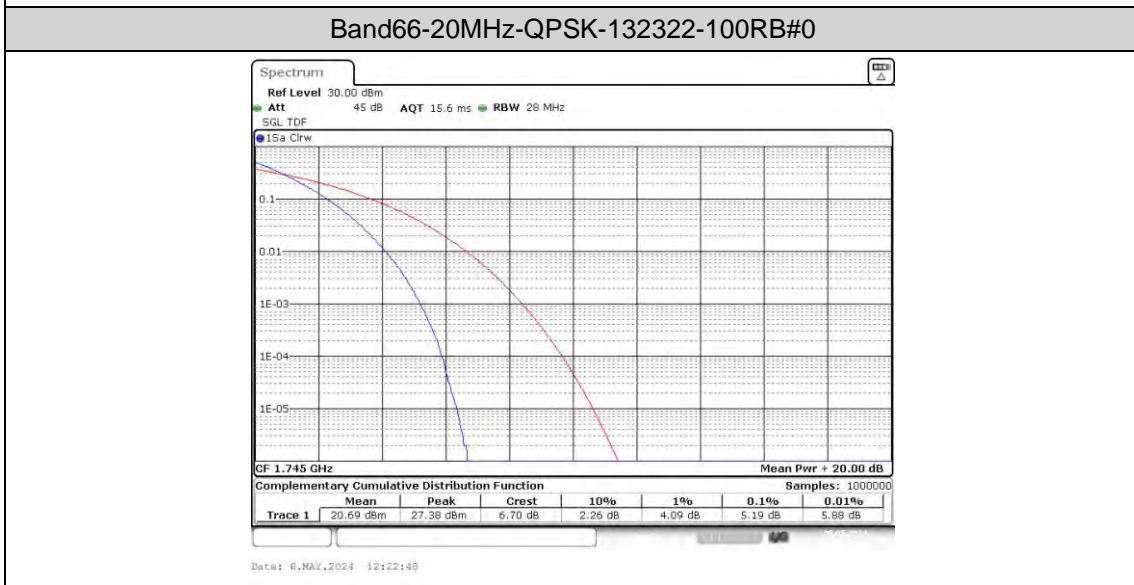

Band66-15MHz-QPSK-132047-75RB#0

Band66-15MHz-QPSK-132322-75RB#0

Band66-15MHz-QPSK-132597-75RB#0

Band66-15MHz-16QAM-132047-75RB#0

Band66-15MHz-16QAM-132322-75RB#0

Band66-15MHz-16QAM-132597-75RB#0

Band66-20MHz-16QAM-132072-100RB#0