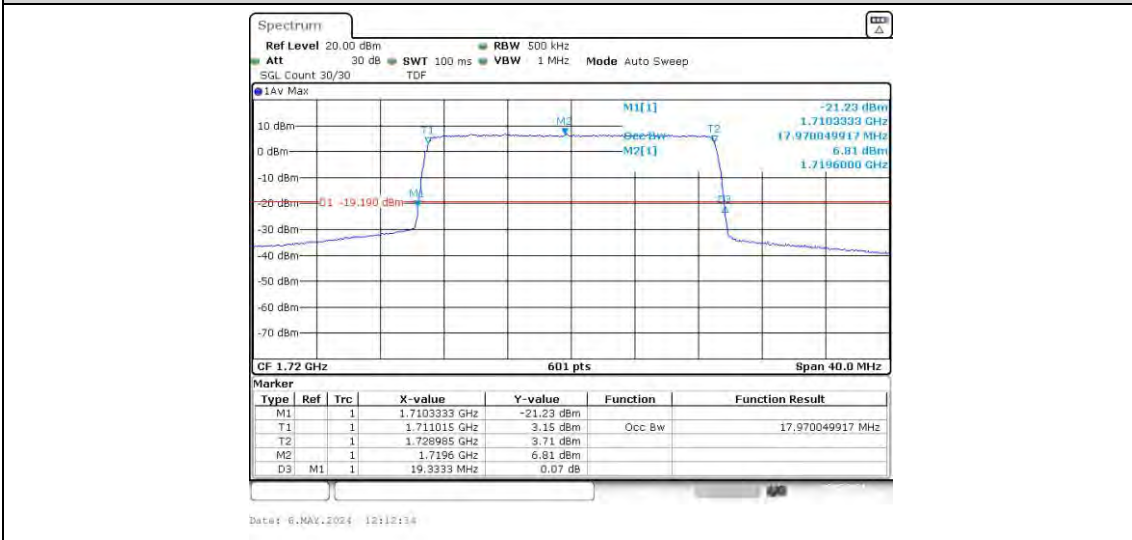

Band66-15MHz-QPSK-132597-75RB#0

Band66-15MHz-16QAM-132047-75RB#0

Band66-15MHz-16QAM-132322-75RB#0

Band66-15MHz-16QAM-132597-75RB#0

Band66-20MHz-QPSK-132072-100RB#0

Band66-20MHz-QPSK-132322-100RB#0

Band66-20MHz-QPSK-132572-100RB#0