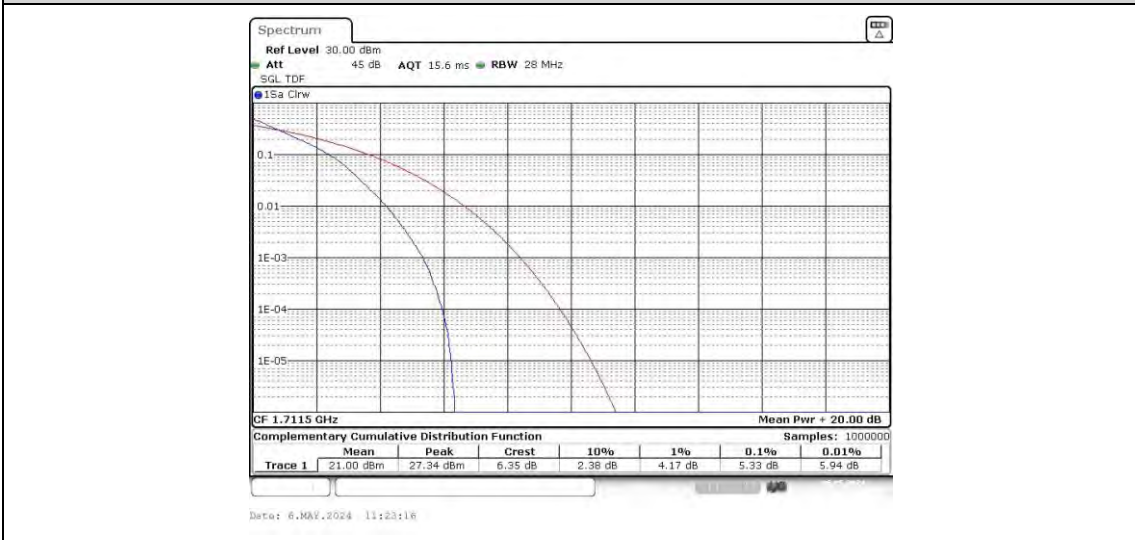

Test Graphs

Band66-1.4MHz-16QAM-131979-6RB#0

Band66-1.4MHz-16QAM-132322-6RB#0

Band66-1.4MHz-16QAM-132665-6RB#0

Band66-3MHz-QPSK-131987-15RB#0

Band66-3MHz-QPSK-132322-15RB#0

Band66-3MHz-QPSK-132657-15RB#0

Band66-3MHz-16QAM-131987-15RB#0