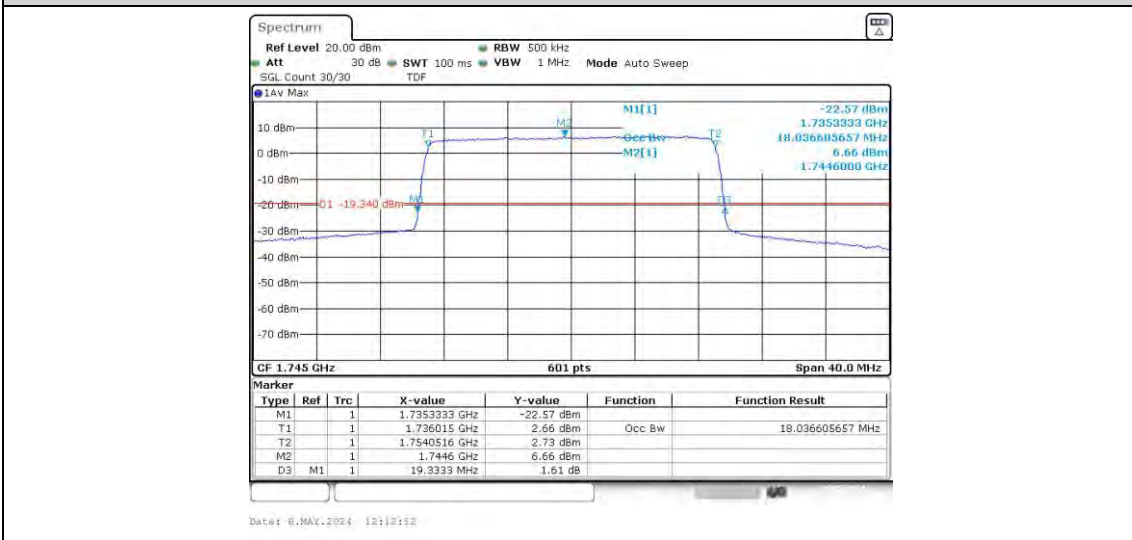

Band66-15MHz-QPSK-132597-75RB#0

Band66-15MHz-16QAM-132047-75RB#0

Band66-15MHz-16QAM-132322-75RB#0

Band66-15MHz-16QAM-132597-75RB#0

Band66-20MHz-QPSK-132072-100RB#0

Band66-20MHz-QPSK-132322-100RB#0

Band66-20MHz-QPSK-132572-100RB#0