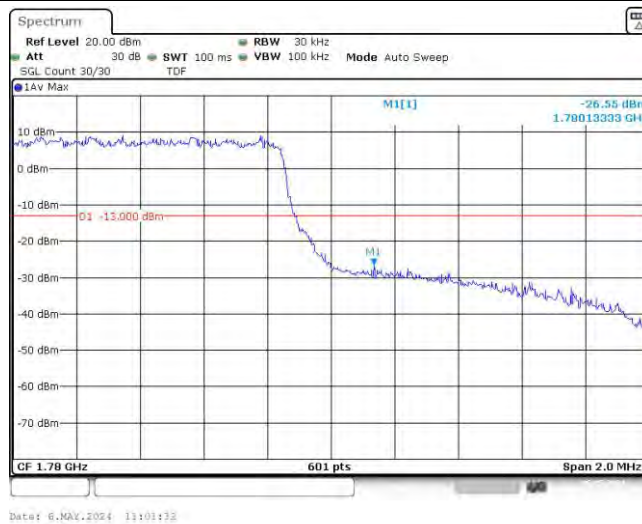

Test Graphs

Band66-1.4MHz-QPSK-131979-6RB#0

Band66-1.4MHz-QPSK-132665-6RB#0

Band66-1.4MHz-16QAM-131979-6RB#0

Band66-1.4MHz-16QAM-132665-6RB#0

Date: 6.MAY.2024 11:01:40

Band66-3MHz-QPSK-131987-15RB#0

Date: 6.MAY.2024 11:01:01