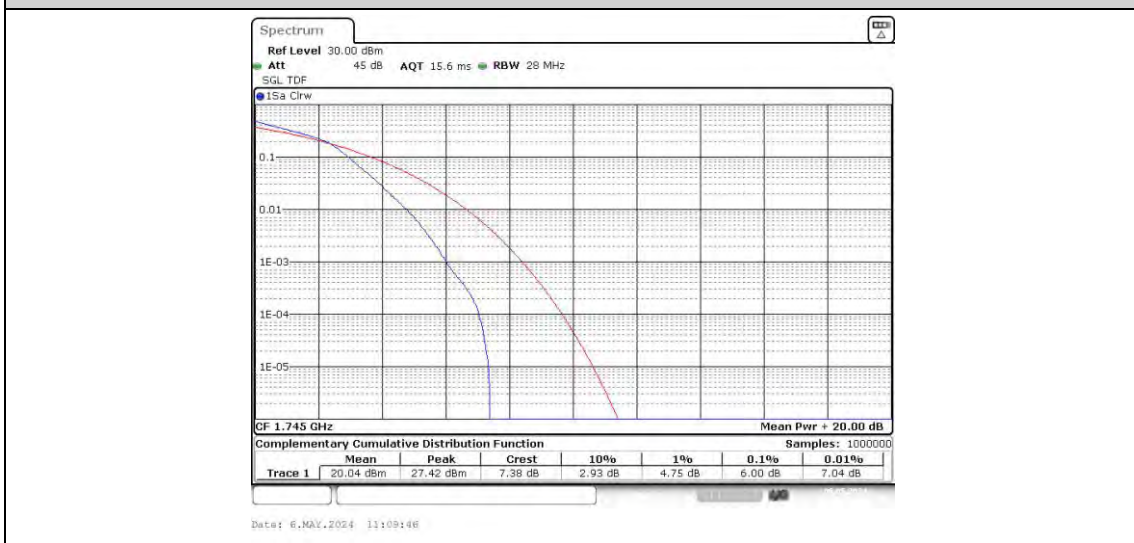

Test Graphs

Band66-1.4MHz-16QAM-131979-6RB#0

Band66-1.4MHz-16QAM-132322-6RB#0

Band66-1.4MHz-16QAM-132665-6RB#0

Band66-3MHz-QPSK-131987-15RB#0

Band66-3MHz-QPSK-132322-15RB#0

Band66-3MHz-QPSK-132657-15RB#0

Band66-3MHz-16QAM-131987-15RB#0