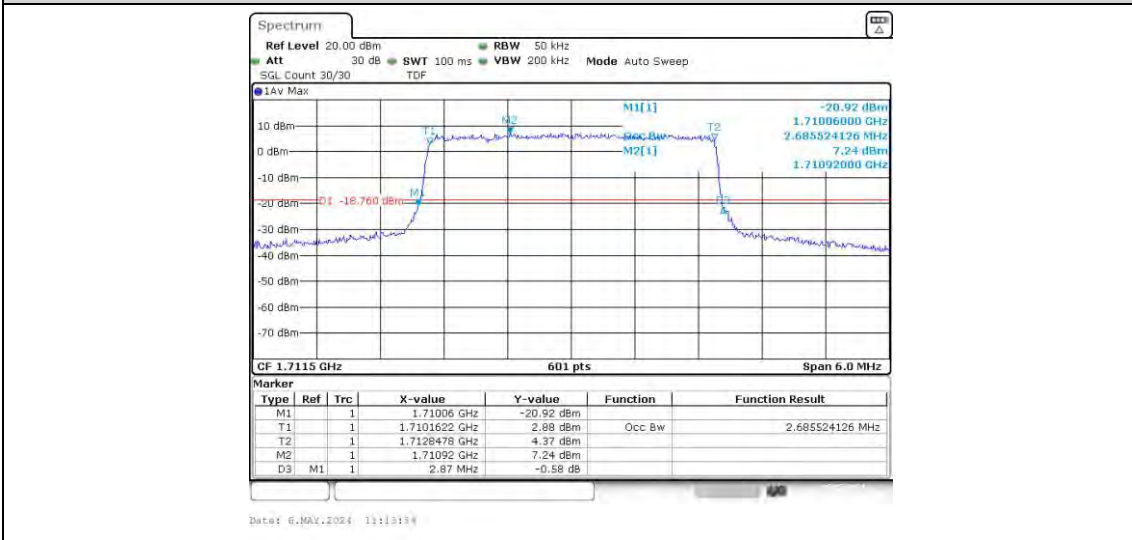

Band66-3MHz-QPSK-131987-15RB#0