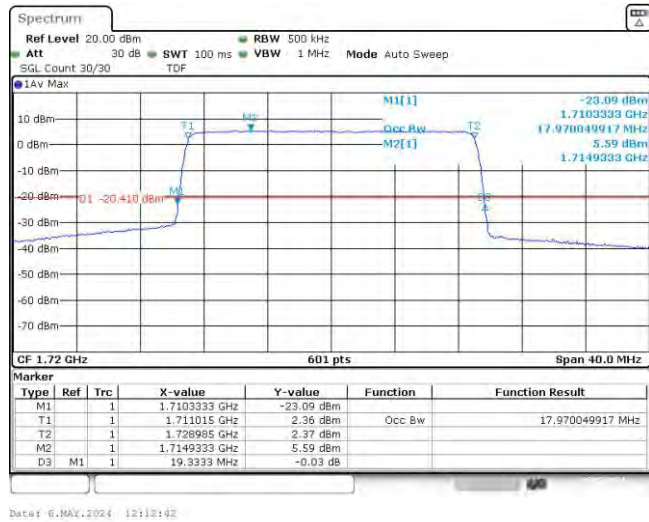

Band66-20MHz-16QAM-132072-100RB#0