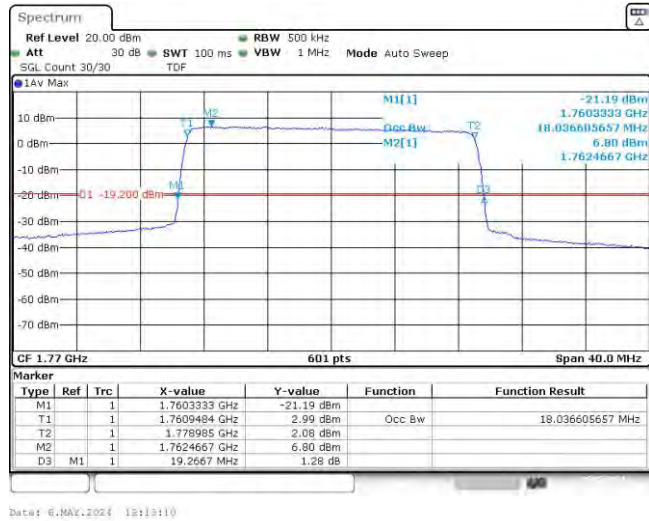

Band66-15MHz-QPSK-132597-75RB#0

Band66-15MHz-16QAM-132047-75RB#0

Band66-15MHz-16QAM-132322-75RB#0

Band66-15MHz-16QAM-132597-75RB#0

Band66-20MHz-QPSK-132072-100RB#0

Band66-20MHz-QPSK-132322-100RB#0

Band66-20MHz-QPSK-132572-100RB#0