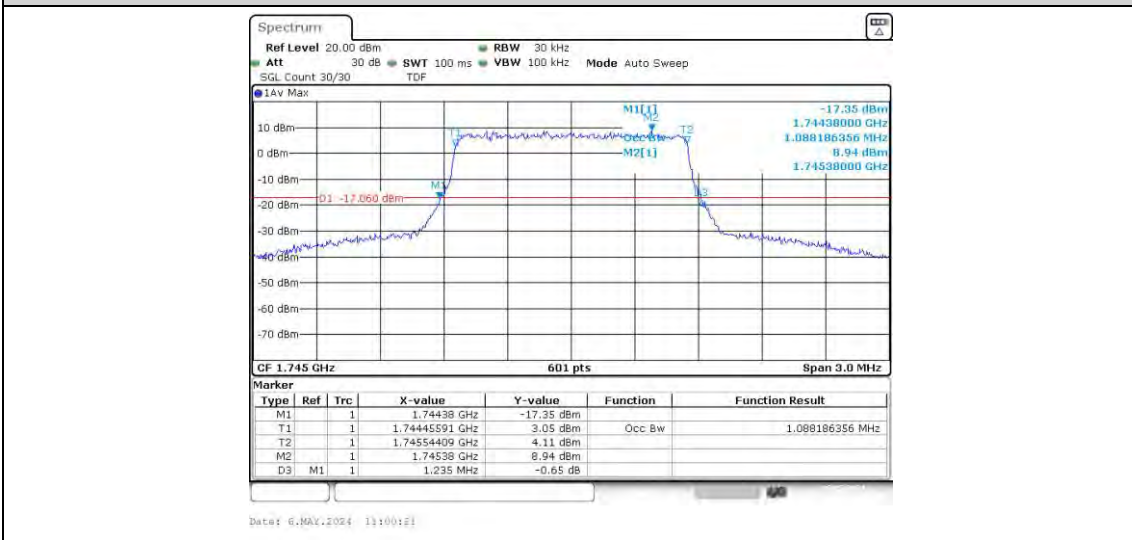

Band66	20MHz	16QAM	132072	100RB#0	17.97	19.33	PASS
Band66	20MHz	16QAM	132322	100RB#0	17.97	19.33	PASS
Band66	20MHz	16QAM	132572	100RB#0	18.037	19.33	PASS

Test Graphs

Band66-1.4MHz-16QAM-131979-6RB#0

Band66-1.4MHz-16QAM-132322-6RB#0