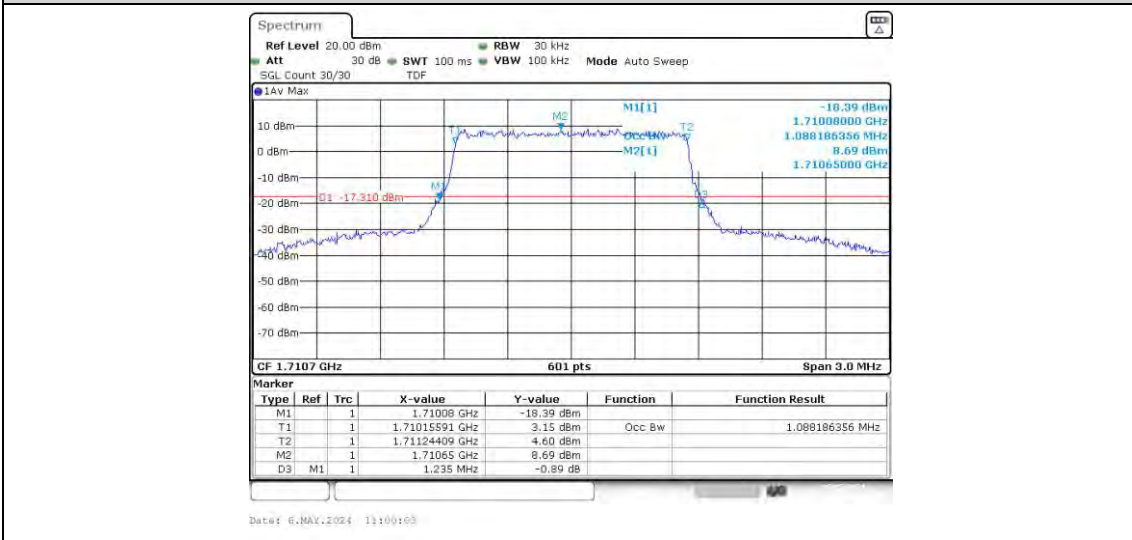

Band66-1.4MHz-16QAM-131979-6RB#0