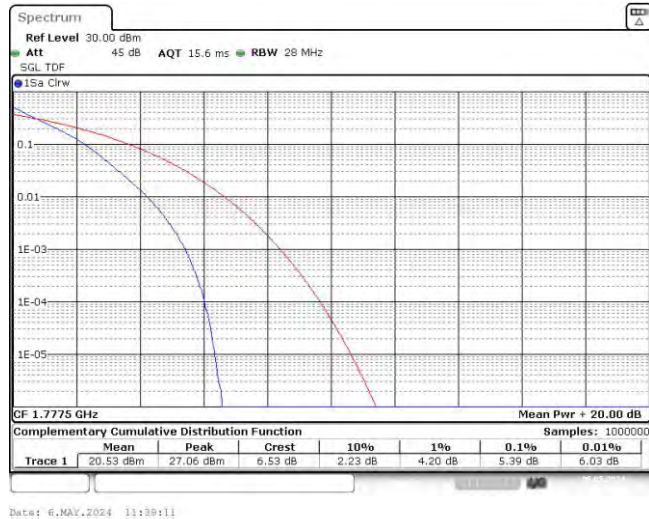

Band66-5MHz-16QAM-131997-25RB#0