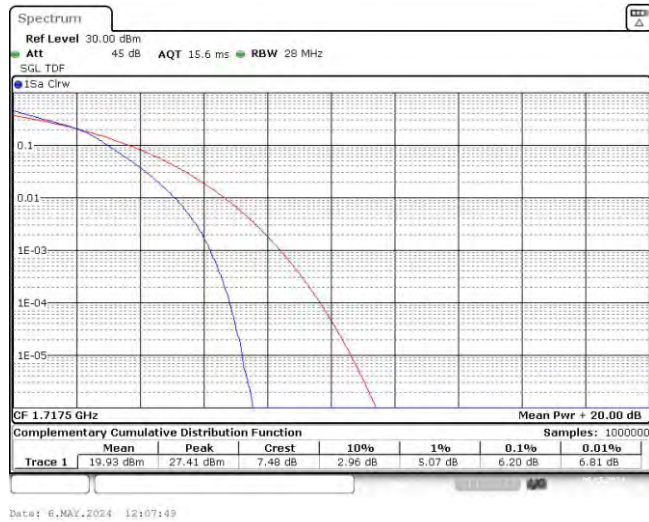

Band66-15MHz-16QAM-132322-75RB#0