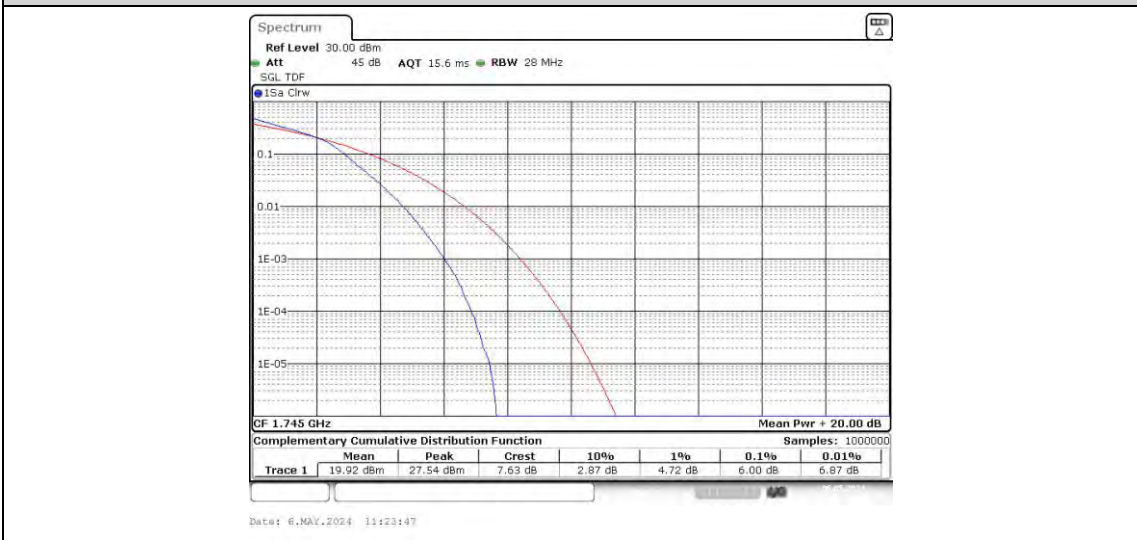

Band66-3MHz-16QAM-132322-15RB#0

Band66-3MHz-16QAM-132657-15RB#0