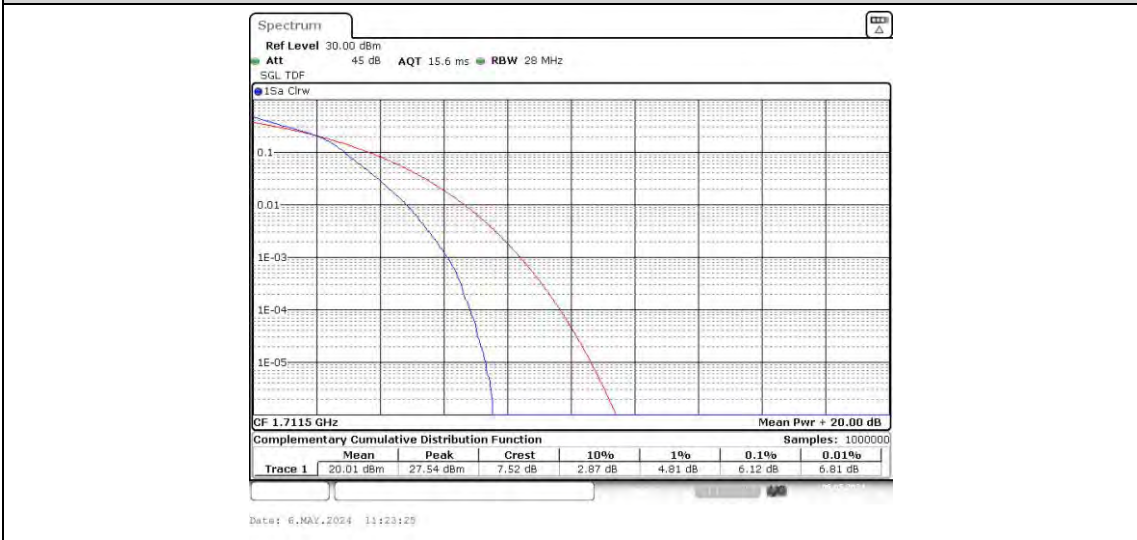

Test Graphs

Band66-1.4MHz-16QAM-131979-6RB#0

Band66-1.4MHz-16QAM-132322-6RB#0

Band66-1.4MHz-16QAM-132665-6RB#0

Band66-3MHz-QPSK-131987-15RB#0

Band66-3MHz-QPSK-132322-15RB#0

Band66-3MHz-QPSK-132657-15RB#0

Band66-3MHz-16QAM-131987-15RB#0