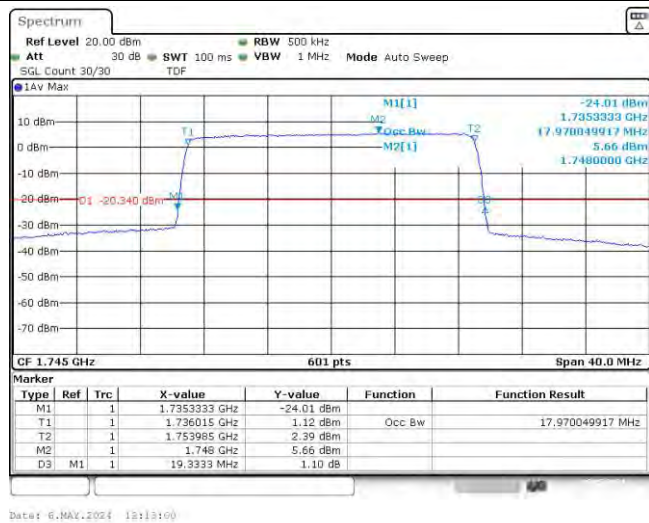

Band66-20MHz-16QAM-132322-100RB#0

Band66-20MHz-16QAM-132572-100RB#0