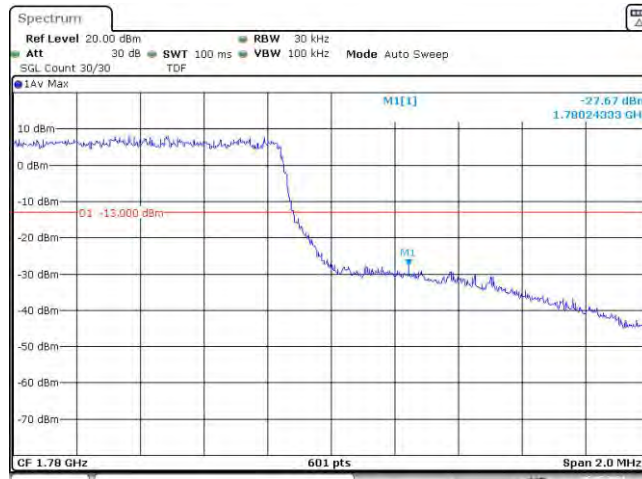

Test Graphs

Band66-1.4MHz-QPSK-131979-6RB#0

Band66-1.4MHz-QPSK-132665-6RB#0

Band66-1.4MHz-16QAM-131979-6RB#0

Band66-1.4MHz-16QAM-132665-6RB#0

Date: 6.MAY.2024 11:01:40

Band66-3MHz-QPSK-131987-15RB#0

Date: 6.MAY.2024 11:01:01