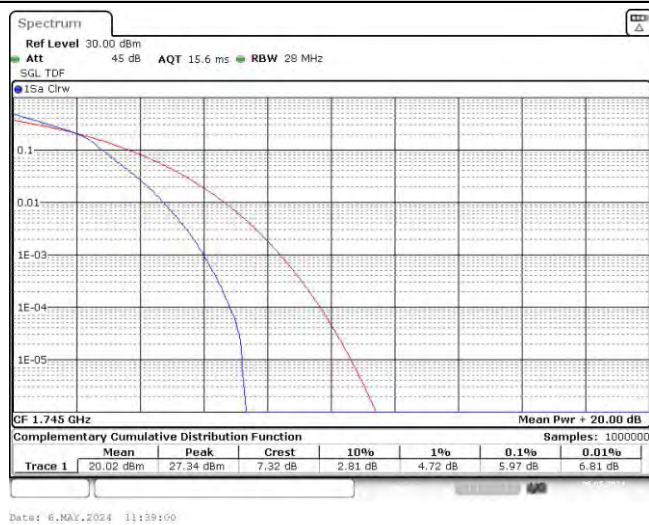

Band66-5MHz-16QAM-132647-25RB#0