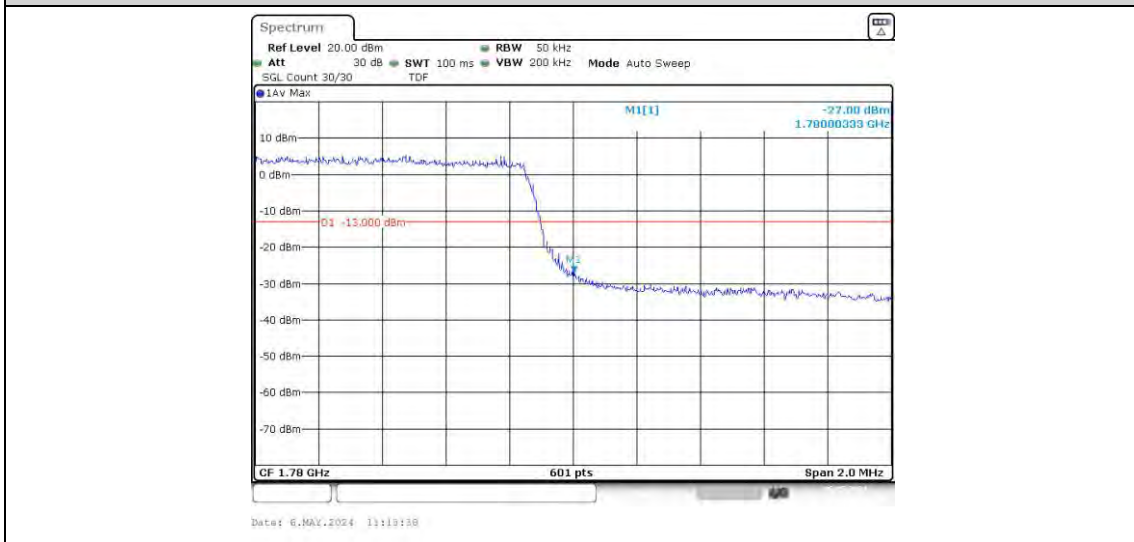

Band66-5MHz-QPSK-131997-25RB#0