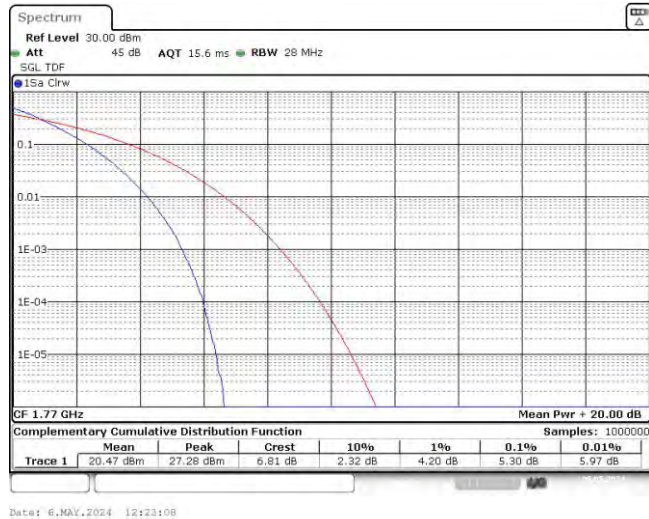

Band66-20MHz-16QAM-132072-100RB#0

Band66-20MHz-16QAM-132322-100RB#0

Band66-20MHz-16QAM-132572-100RB#0