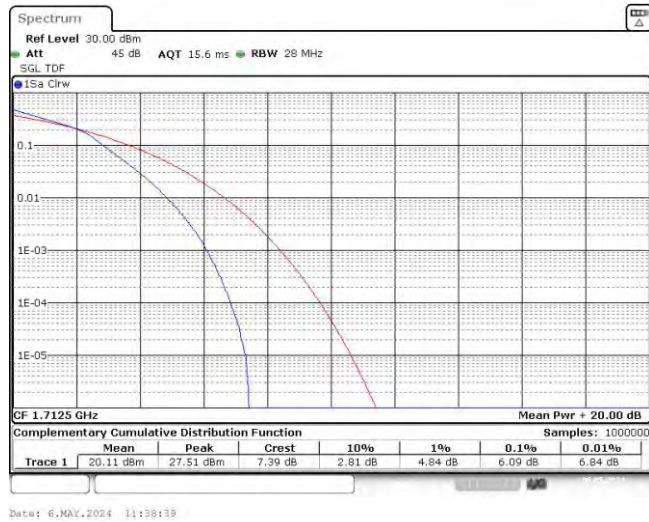

Band66-5MHz-16QAM-132322-25RB#0