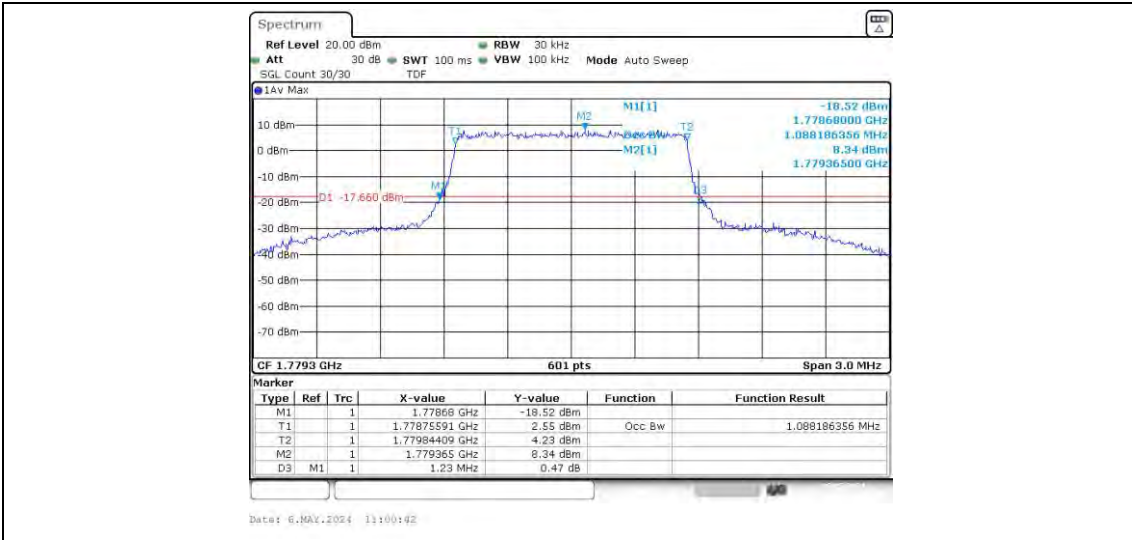

Band66-1.4MHz-16QAM-132665-6RB#0