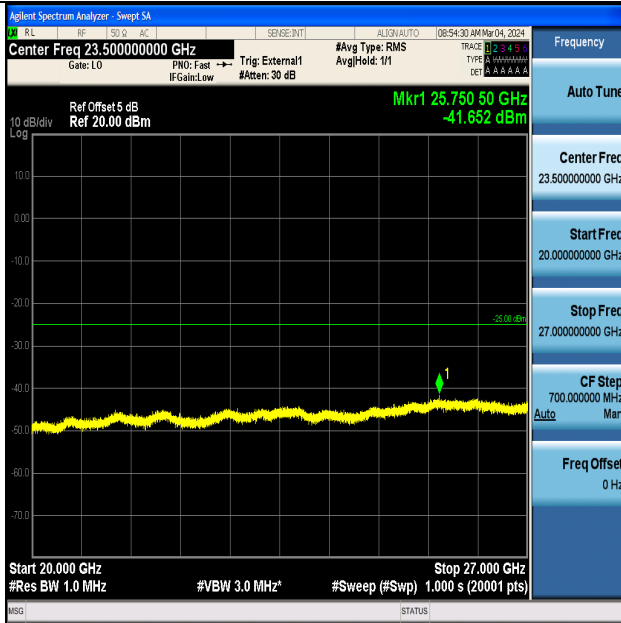

Band41_10MHz_QPSK_41540_1RB#0_20000~27000_20000~27000

Band41_10MHz_16QAM_41540_1RB#0_0.009~0.15_0.009~0.15

Band41_10MHz_16QAM_41540_1RB#0_0.15~30_0.15~30

Band41_10MHz_16QAM_41540_1RB#0_30~1000_30~1000

Band41_10MHz_16QAM_41540_1RB#0_1000~20000_1000~20000