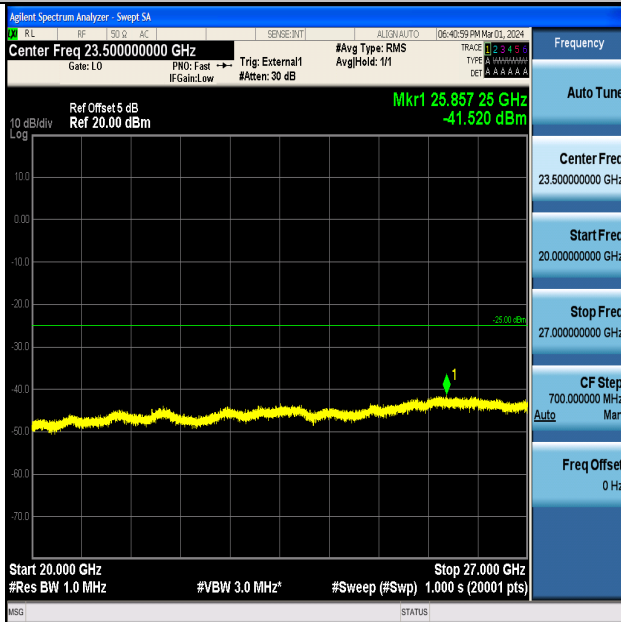

Band41_5MHz_16QAM_39675_1RB#0_20000~27000_20000~27000

Band41_5MHz_QPSK_40620_1RB#0_0.009~0.15_0.009~0.15

Band41_5MHz_QPSK_40620_1RB#0_0.15~30_0.15~30

Band41_5MHz_QPSK_40620_1RB#0_30~1000_30~1000

Band41_5MHz_QPSK_40620_1RB#0_1000~20000_1000~20000