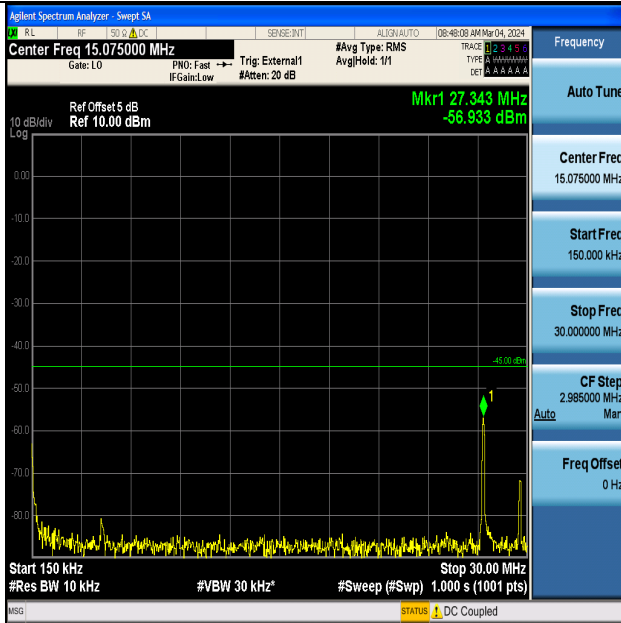

Band41_10MHz_QPSK_40620_1RB#0_0.009~0.15_0.009~0.15