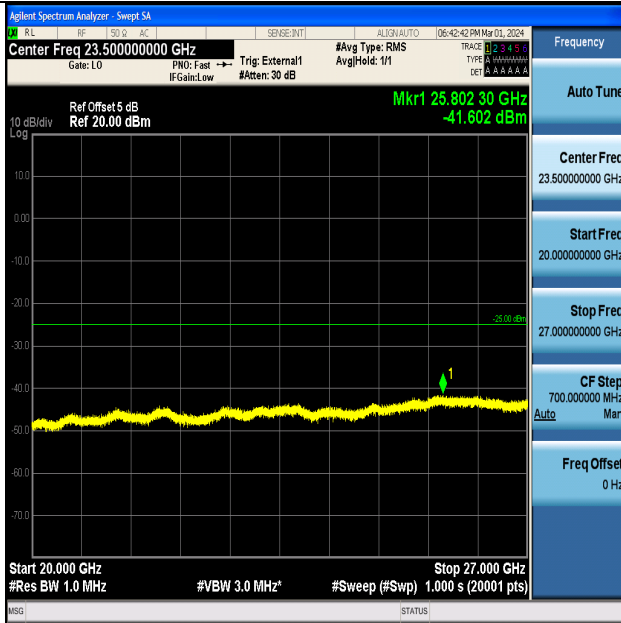

Band41_5MHz_QPSK_40620_1RB#0_20000~27000_20000~27000

Band41_5MHz_16QAM_40620_1RB#0_0.009~0.15_0.009~0.15

Band41_5MHz_16QAM_40620_1RB#0_0.15~30_0.15~30

Band41_5MHz_16QAM_40620_1RB#0_30~1000_30~1000

Band41_5MHz_16QAM_40620_1RB#0_1000~20000_1000~20000