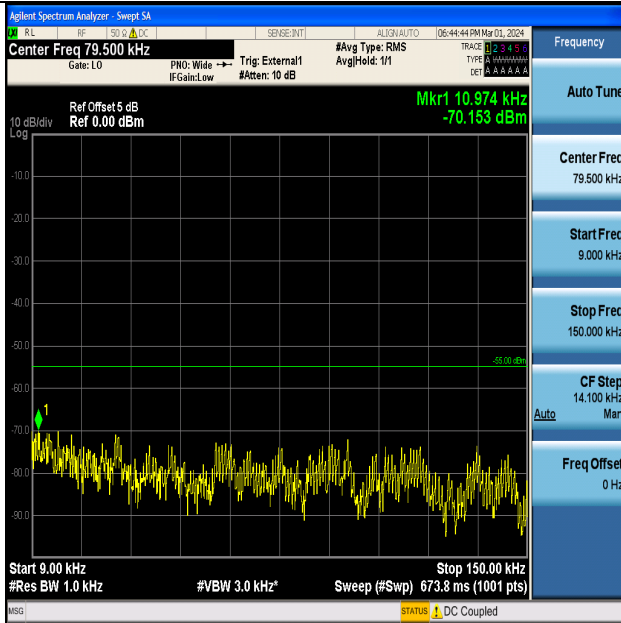

Band41_5MHz_QPSK_41565_1RB#0_20000~27000_20000~27000