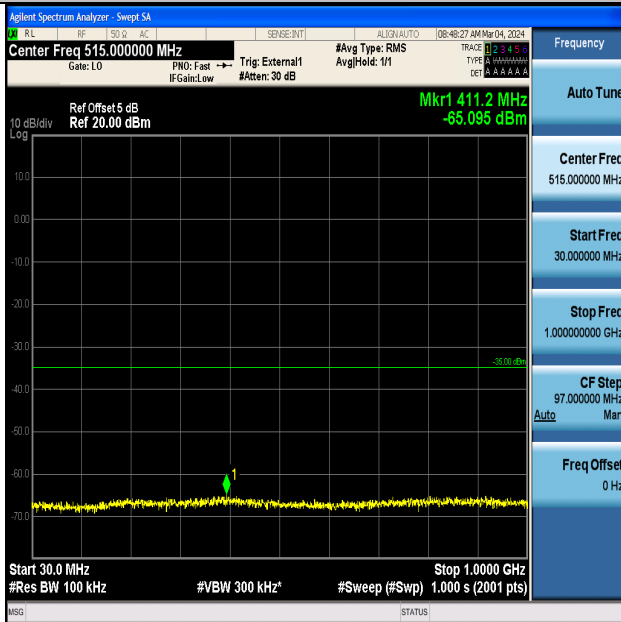

Band41_10MHz_QPSK_40620_1RB#0_0.15~30_0.15~30