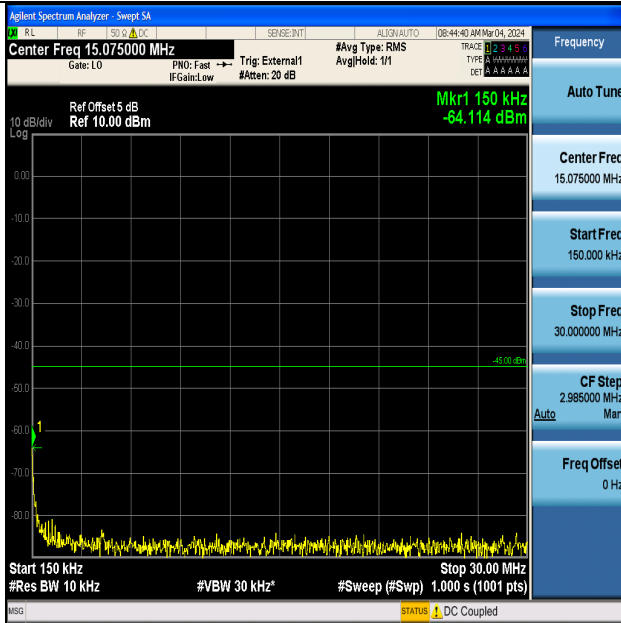

Band41_10MHz_QPSK_39700_1RB#0_0.009~0.15_0.009~0.15