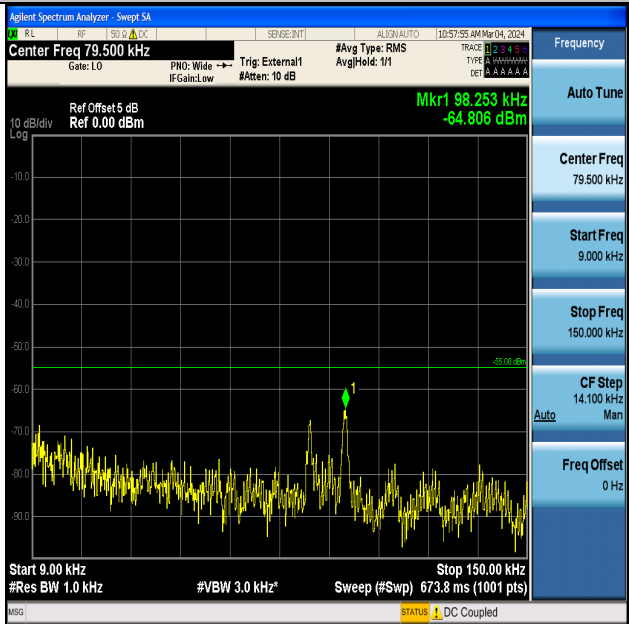

Band41_20MHz_QPSK_39750_1RB#0_0.009~0.15_0.009~0.15

Band41_20MHz_QPSK_39750_1RB#0_0.15~30_0.15~30

Band41_20MHz_QPSK_39750_1RB#0_30~1000_30~1000

Band41_20MHz_QPSK_39750_1RB#0_1000~20000_1000~20000

Band41_20MHz_QPSK_39750_1RB#0_20000~27000_20000~27000