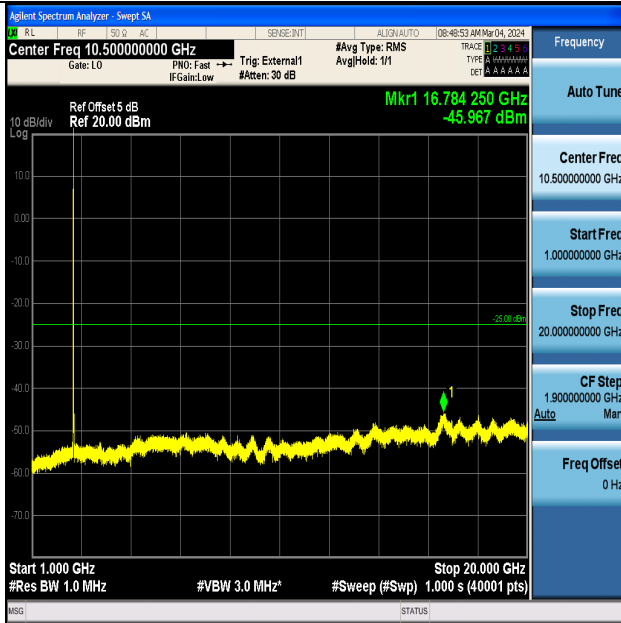

Band41_10MHz_16QAM_39700_1RB#0_20000~27000_20000~27000

Band41_10MHz_QPSK_40620_1RB#0_0.009~0.15_0.009~0.15

Band41_10MHz_QPSK_40620_1RB#0_0.15~30_0.15~30

Band41_10MHz_QPSK_40620_1RB#0_30~1000_30~1000

Band41_10MHz_QPSK_40620_1RB#0_1000~20000_1000~20000