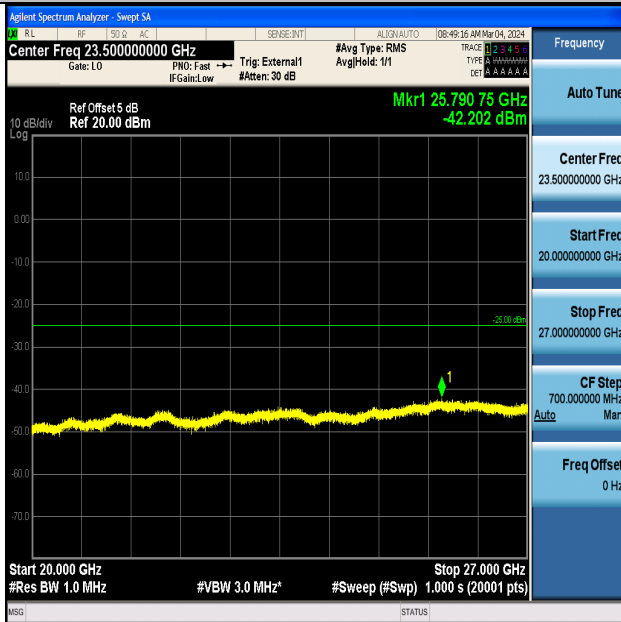

Band41_10MHz_16QAM_39700_1RB#0_20000~27000_20000~27000

Band41_10MHz_QPSK_40620_1RB#0_0.009~0.15_0.009~0.15

Band41_10MHz_QPSK_40620_1RB#0_0.15~30_0.15~30

Band41_10MHz_QPSK_40620_1RB#0_30~1000_30~1000

Band41_10MHz_QPSK_40620_1RB#0_1000~20000_1000~20000