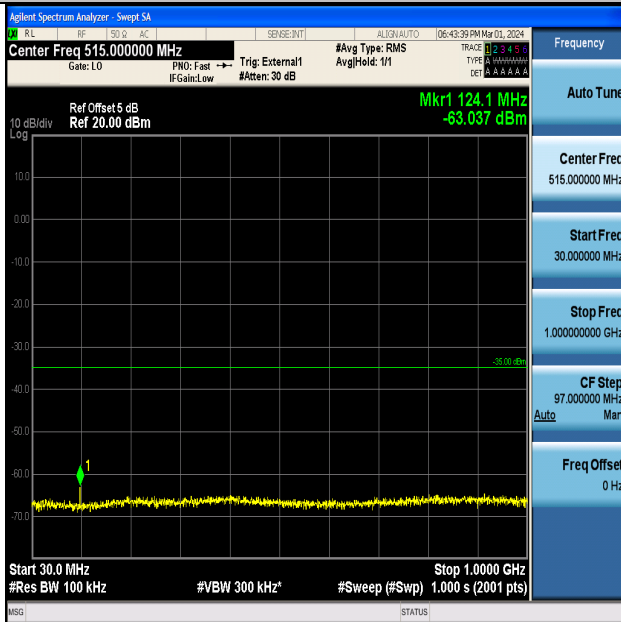

Band41_5MHz_QPSK_41565_1RB#0_0.15~30_0.15~30