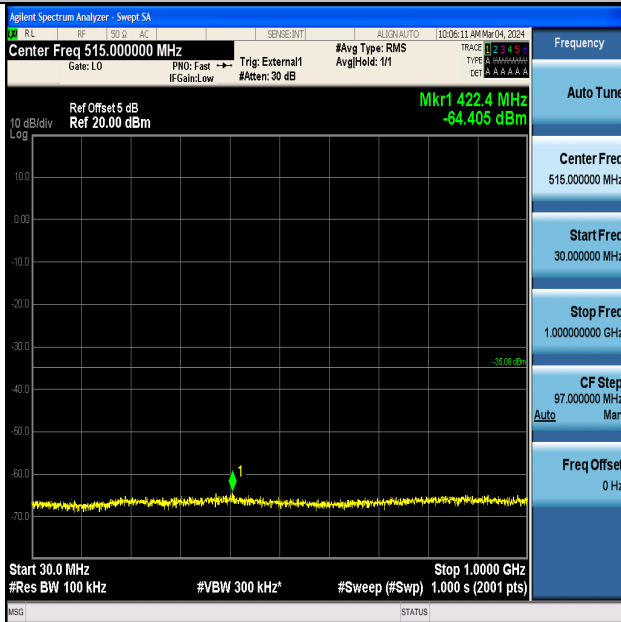

Band41_15MHz_16QAM_40620_1RB#0_0.15~30_0.15~30