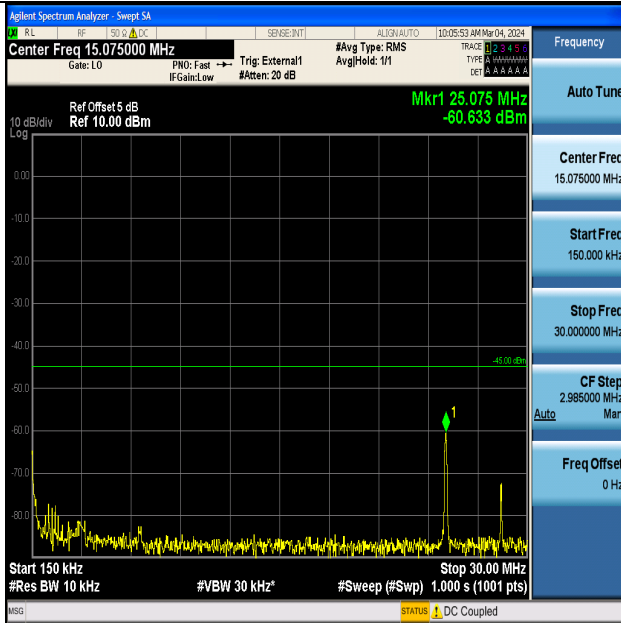

Band41_15MHz_16QAM_40620_1RB#0_0.009~0.15_0.009~0.15