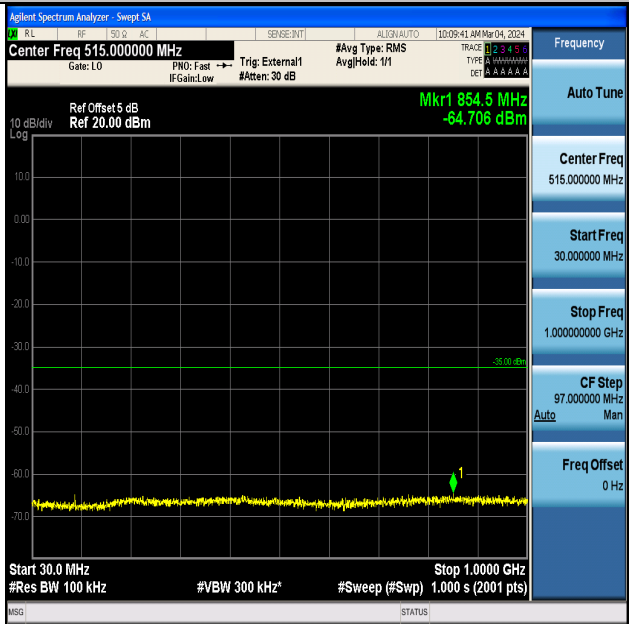

Band41_15MHz_16QAM_41515_1RB#0_0.15~30_0.15~30