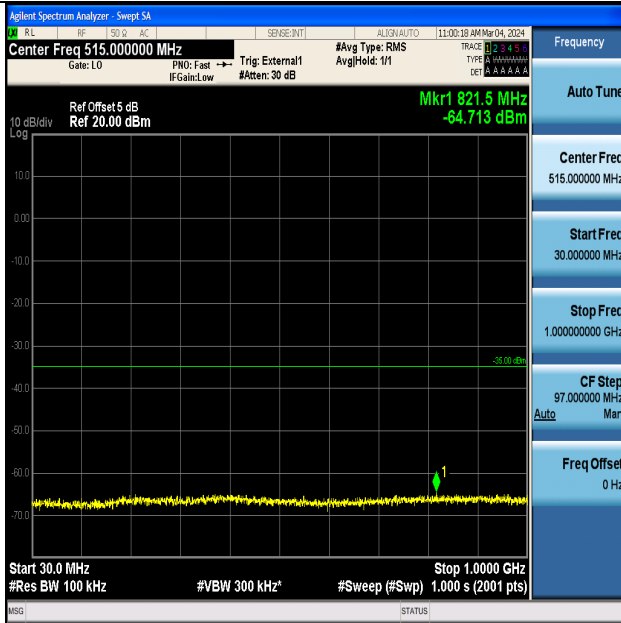

Band41_20MHz_QPSK_40620_1RB#0_0.15~30_0.15~30