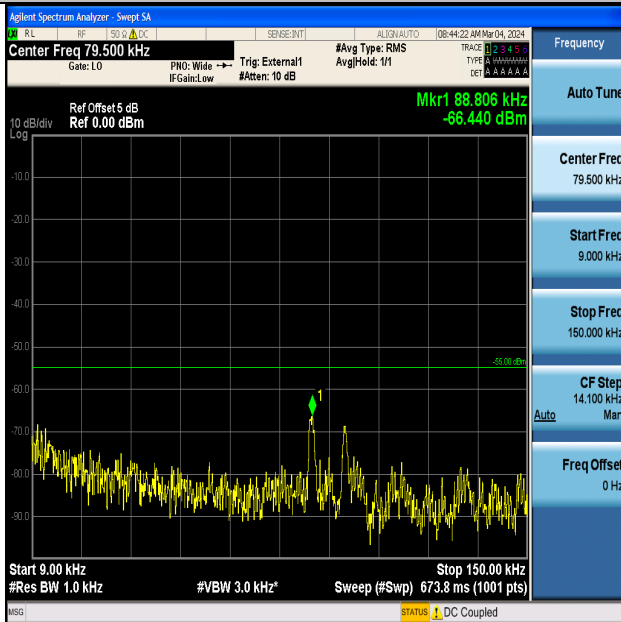

Band41_5MHz_16QAM_41565_1RB#0_20000~27000_20000~27000