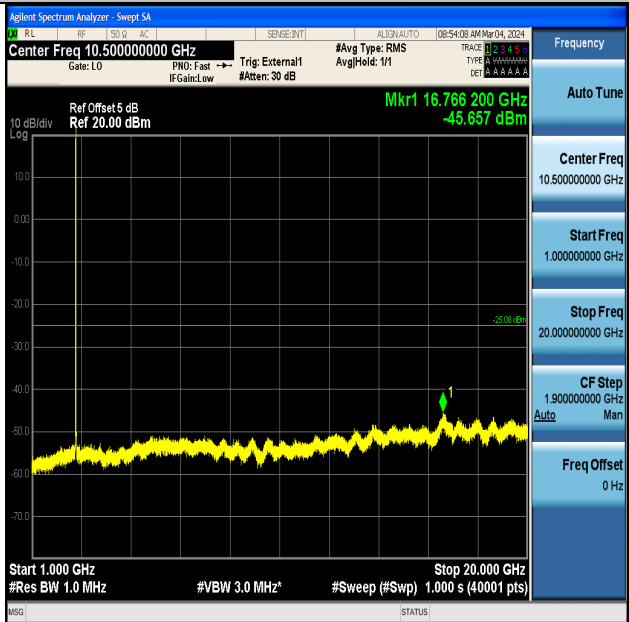

Band41_10MHz_QPSK_41540_1RB#0_20000~27000_20000~27000

Band41_10MHz_16QAM_41540_1RB#0_0.009~0.15_0.009~0.15

Band41_10MHz_16QAM_41540_1RB#0_0.15~30_0.15~30

Band41_10MHz_16QAM_41540_1RB#0_30~1000_30~1000

Band41_10MHz_16QAM_41540_1RB#0_1000~20000_1000~20000