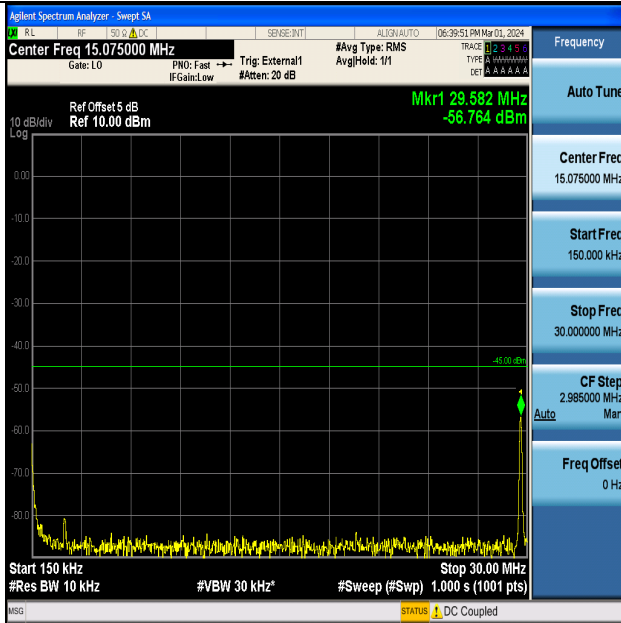

Band41_5MHz_16QAM_39675_1RB#0_20000~27000_20000~27000

Band41_5MHz_QPSK_40620_1RB#0_0.009~0.15_0.009~0.15

Band41_5MHz_QPSK_40620_1RB#0_0.15~30_0.15~30

Band41_5MHz_QPSK_40620_1RB#0_30~1000_30~1000

Band41_5MHz_QPSK_40620_1RB#0_1000~20000_1000~20000