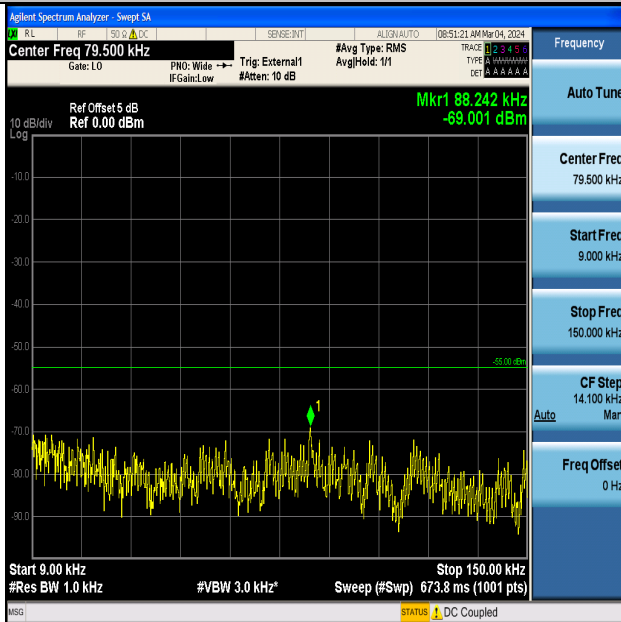

Band41_10MHz_16QAM_40620_1RB#0_20000~27000_20000~27000