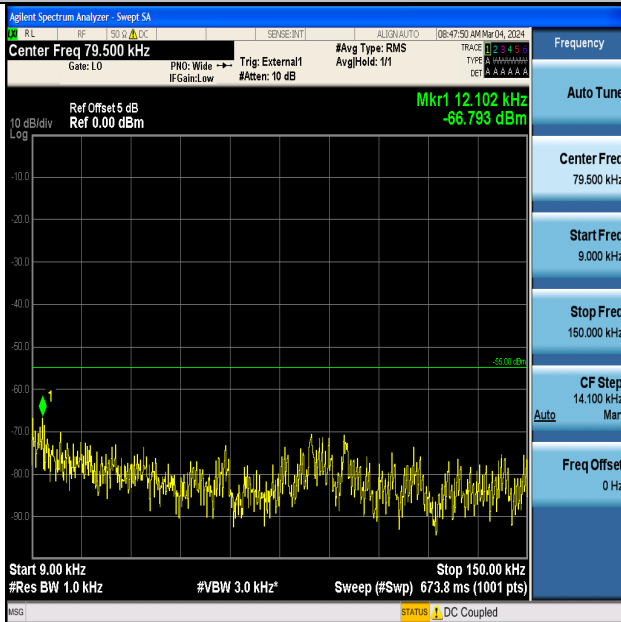

Band41_10MHz_16QAM_39700_1RB#0_20000~27000_20000~27000