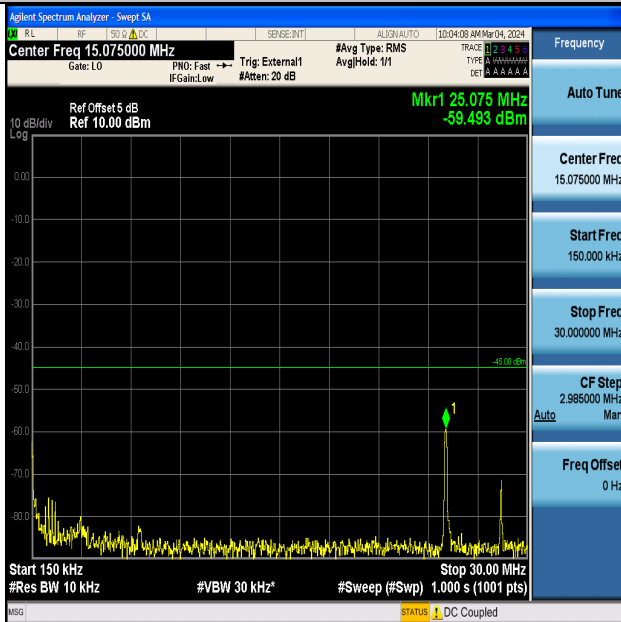

Band41_15MHz_QPSK_40620_1RB#0_0.009~0.15_0.009~0.15