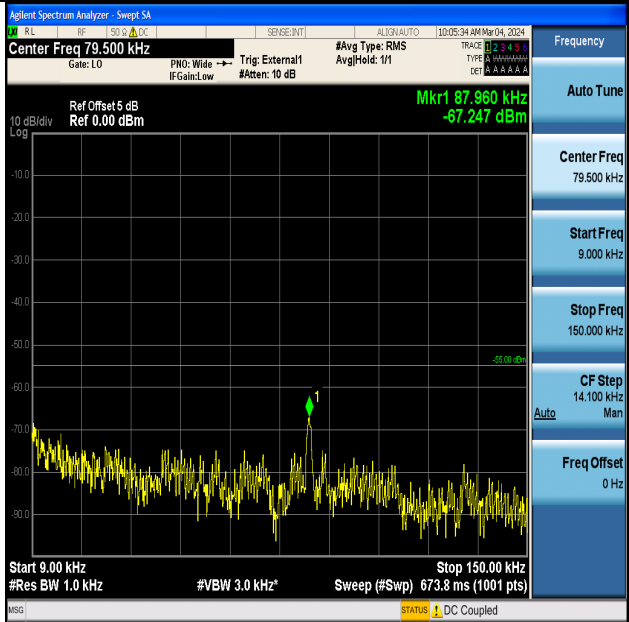

Band41_15MHz_QPSK_40620_1RB#0_0.009~0.15_0.009~0.15

Band41_15MHz_QPSK_40620_1RB#0_0.15~30_0.15~30

Band41_15MHz_QPSK_40620_1RB#0_30~1000_30~1000

Band41_15MHz_QPSK_40620_1RB#0_1000~20000_1000~20000

Band41_15MHz_QPSK_40620_1RB#0_20000~27000_20000~27000