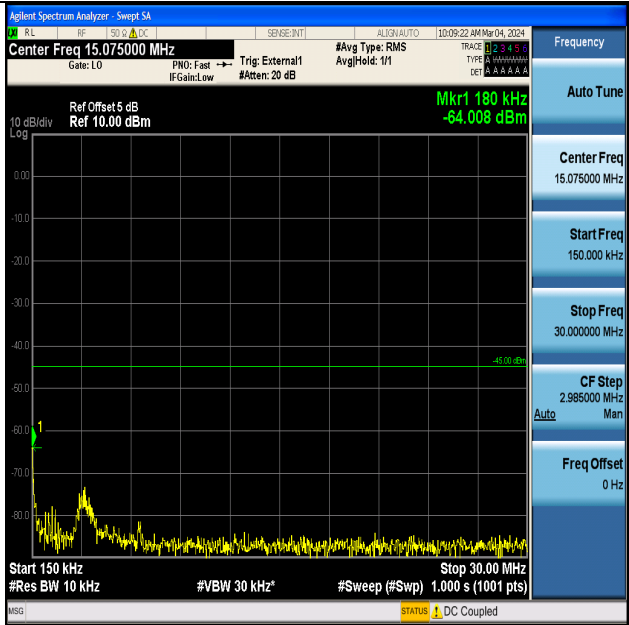

Band41_15MHz_16QAM_41515_1RB#0_0.009~0.15_0.009~0.15