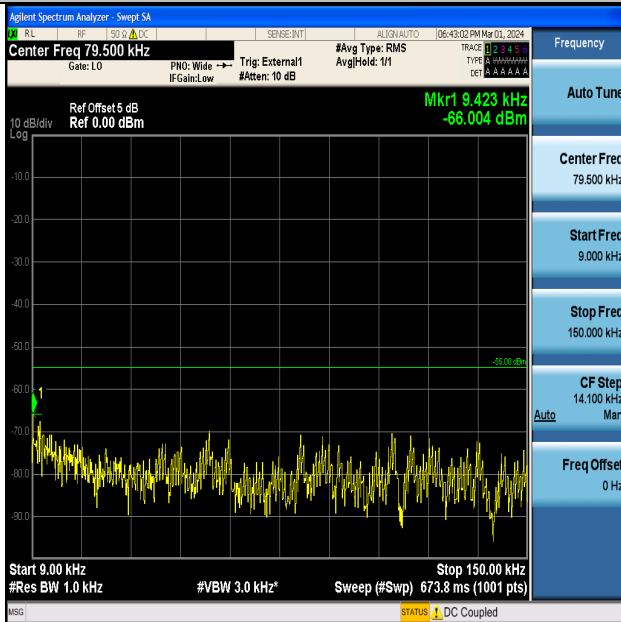

Band41_5MHz_16QAM_40620_1RB#0_20000~27000_20000~27000