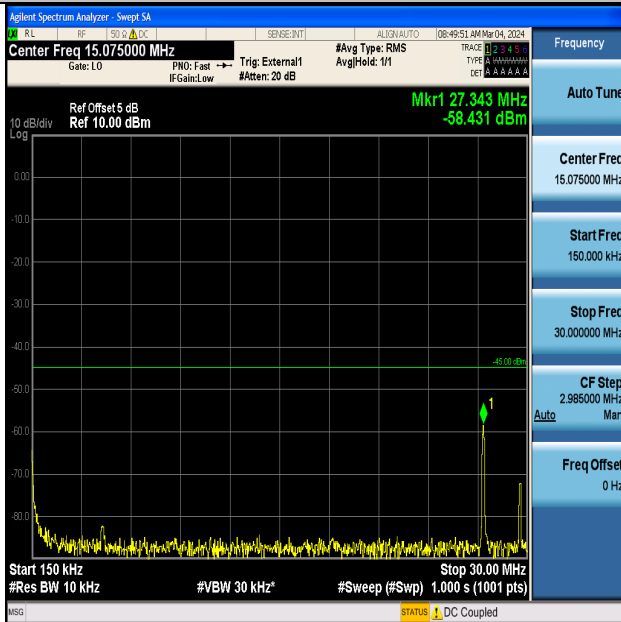

Band41_10MHz_16QAM_40620_1RB#0_0.15~30_0.15~30