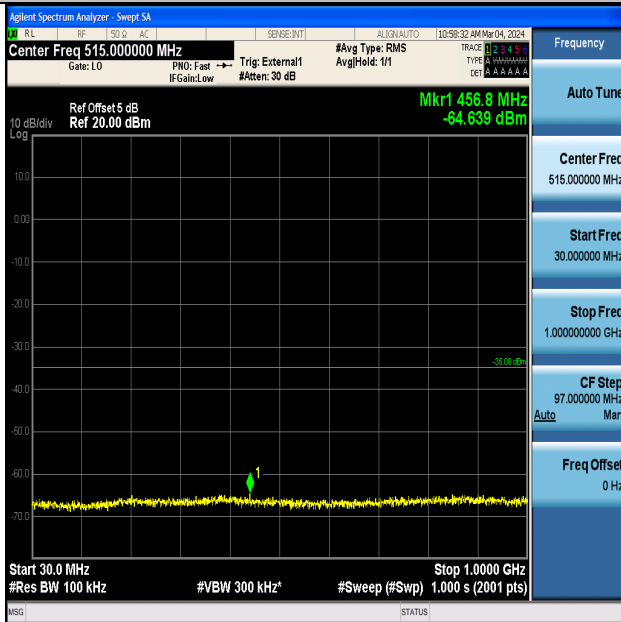

Band41_20MHz_16QAM_39750_1RB#0_0.15~30_0.15~30