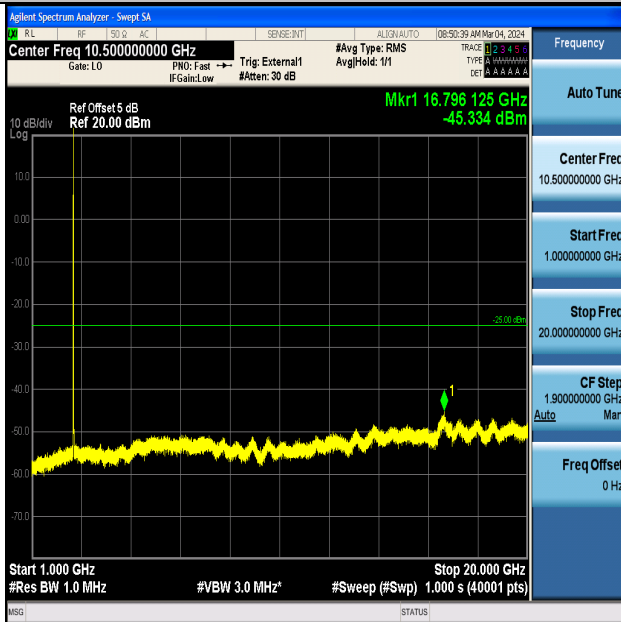

Band41_10MHz_QPSK_40620_1RB#0_20000~27000_20000~27000

Band41_10MHz_16QAM_40620_1RB#0_0.009~0.15_0.009~0.15

Band41_10MHz_16QAM_40620_1RB#0_0.15~30_0.15~30

Band41_10MHz_16QAM_40620_1RB#0_30~1000_30~1000

Band41_10MHz_16QAM_40620_1RB#0_1000~20000_1000~20000