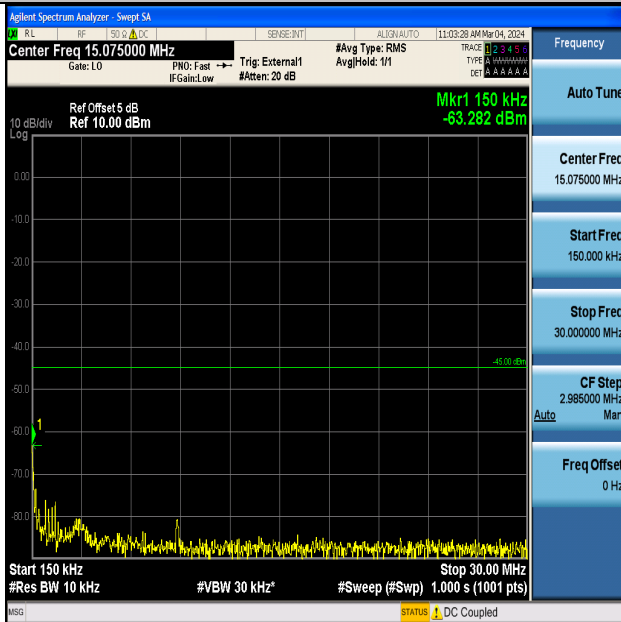

Band41_20MHz_QPSK_41490_1RB#0_0.009~0.15_0.009~0.15