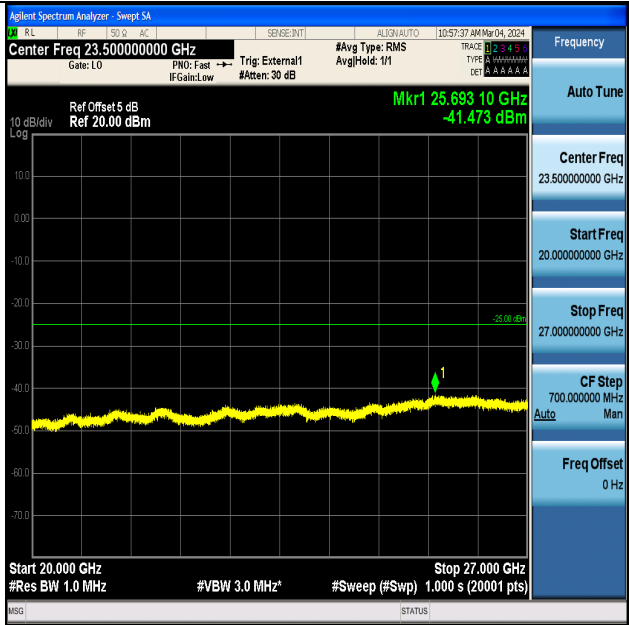

Band41_20MHz_QPSK_39750_1RB#0_0.009~0.15_0.009~0.15

Band41_20MHz_QPSK_39750_1RB#0_0.15~30_0.15~30

Band41_20MHz_QPSK_39750_1RB#0_30~1000_30~1000

Band41_20MHz_QPSK_39750_1RB#0_1000~20000_1000~20000

Band41_20MHz_QPSK_39750_1RB#0_20000~27000_20000~27000