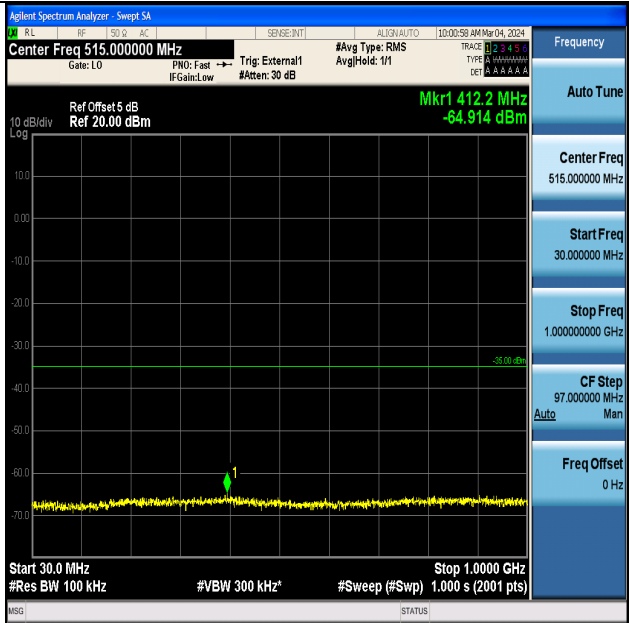

Band41_15MHz_QPSK_39725_1RB#0_0.15~30_0.15~30