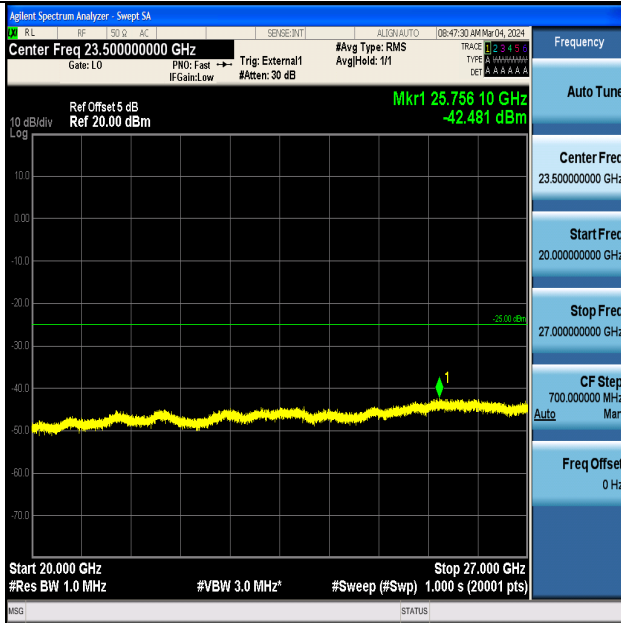

Band41_10MHz_QPSK_39700_1RB#0_20000~27000_20000~27000

Band41_10MHz_16QAM_39700_1RB#0_0.009~0.15_0.009~0.15

Band41_10MHz_16QAM_39700_1RB#0_0.15~30_0.15~30

Band41_10MHz_16QAM_39700_1RB#0_30~1000_30~1000

Band41_10MHz_16QAM_39700_1RB#0_1000~20000_1000~20000