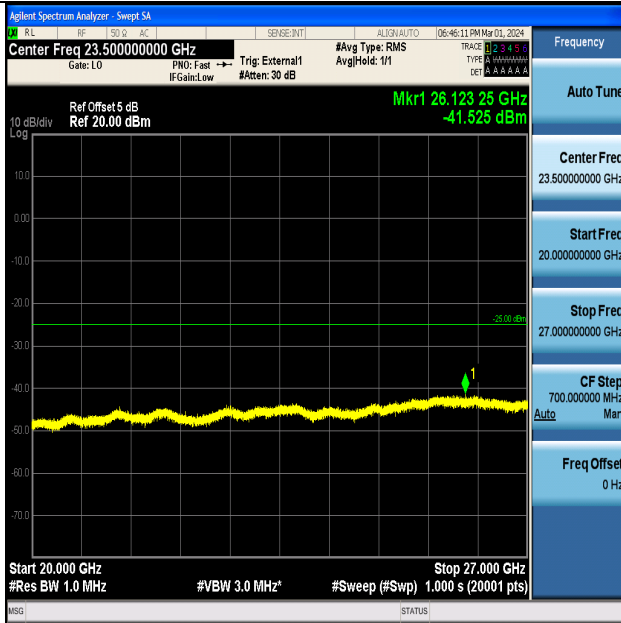

Band41_5MHz_QPSK_41565_1RB#0_20000~27000_20000~27000

Band41_5MHz_16QAM_41565_1RB#0_0.009~0.15_0.009~0.15

Band41_5MHz_16QAM_41565_1RB#0_0.15~30_0.15~30

Band41_5MHz_16QAM_41565_1RB#0_30~1000_30~1000

Band41_5MHz_16QAM_41565_1RB#0_1000~20000_1000~20000