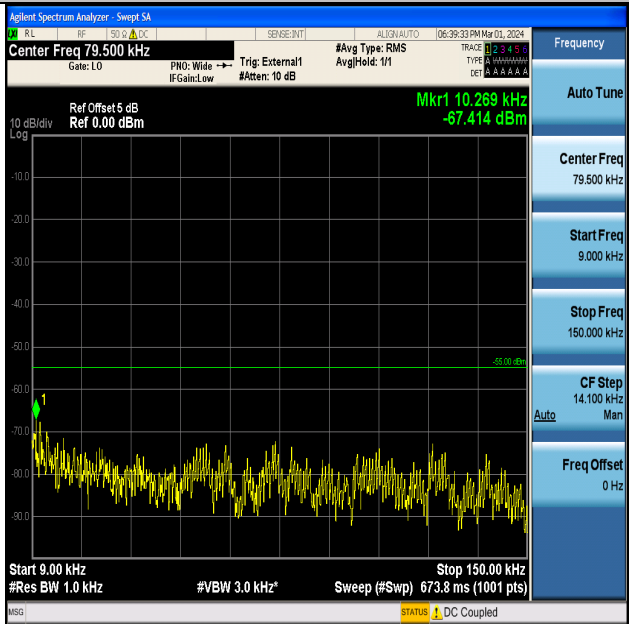

Band41_5MHz_16QAM_39675_1RB#0_20000~27000_20000~27000

Band41_5MHz_QPSK_40620_1RB#0_0.009~0.15_0.009~0.15

Band41_5MHz_QPSK_40620_1RB#0_0.15~30_0.15~30

Band41_5MHz_QPSK_40620_1RB#0_30~1000_30~1000

Band41_5MHz_QPSK_40620_1RB#0_1000~20000_1000~20000