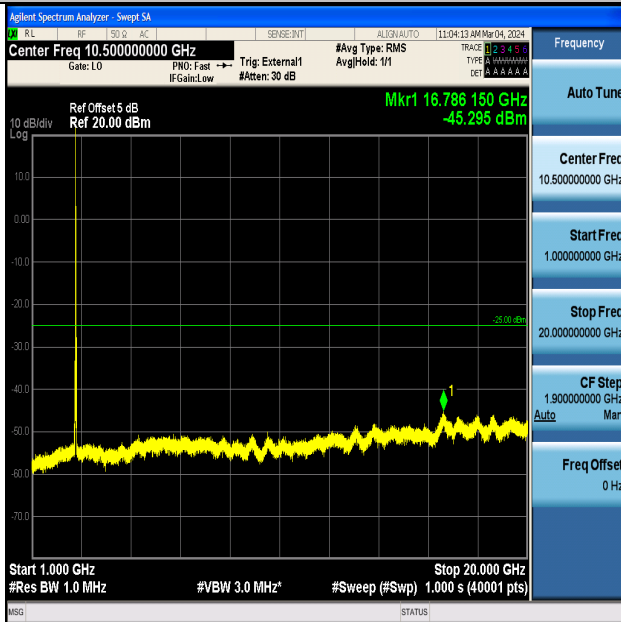

Band41_20MHz_QPSK_41490_1RB#0_30~1000_30~1000