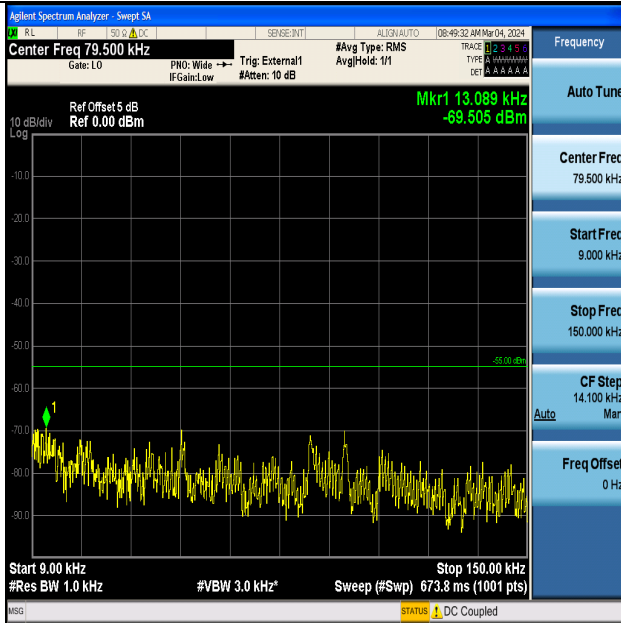

Band41_10MHz_QPSK_40620_1RB#0_20000~27000_20000~27000

Band41_10MHz_16QAM_40620_1RB#0_0.009~0.15_0.009~0.15