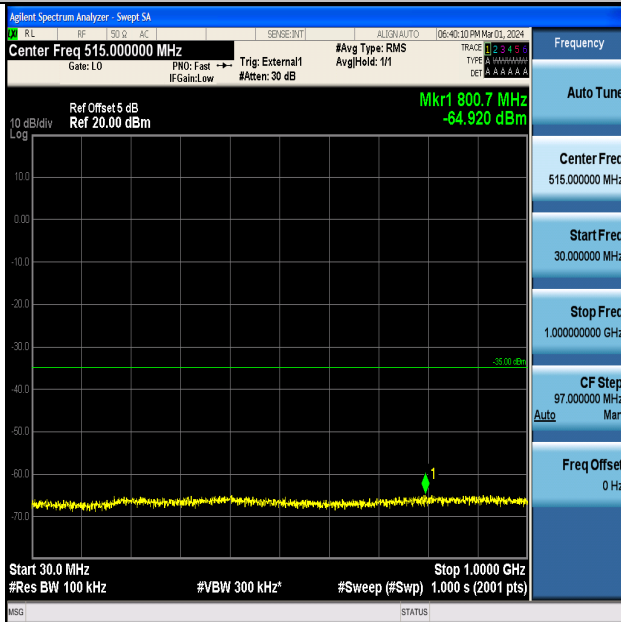

Band41_5MHz_16QAM_39675_1RB#0_20000~27000_20000~27000

Band41_5MHz_QPSK_40620_1RB#0_0.009~0.15_0.009~0.15

Band41_5MHz_QPSK_40620_1RB#0_0.15~30_0.15~30

Band41_5MHz_QPSK_40620_1RB#0_30~1000_30~1000

Band41_5MHz_QPSK_40620_1RB#0_1000~20000_1000~20000