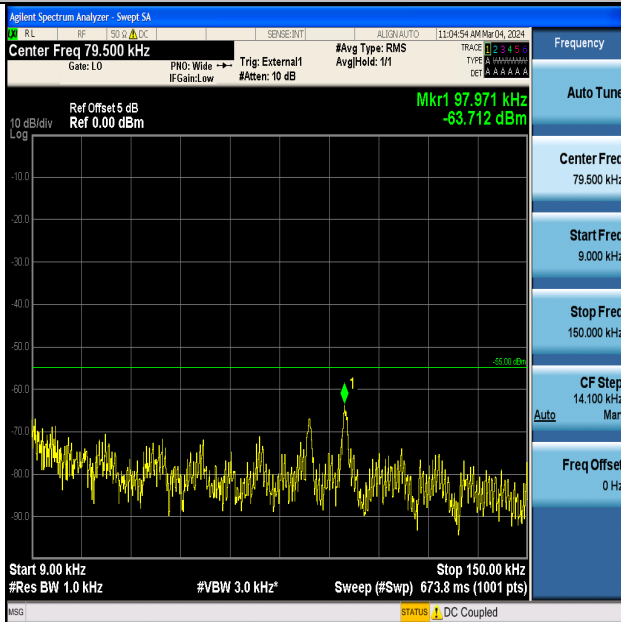

Band41_20MHz_QPSK_41490_1RB#0_0.009~0.15_0.009~0.15

Band41_20MHz_QPSK_41490_1RB#0_0.15~30_0.15~30

Band41_20MHz_QPSK_41490_1RB#0_30~1000_30~1000

Band41_20MHz_QPSK_41490_1RB#0_1000~20000_1000~20000

Band41_20MHz_QPSK_41490_1RB#0_20000~27000_20000~27000