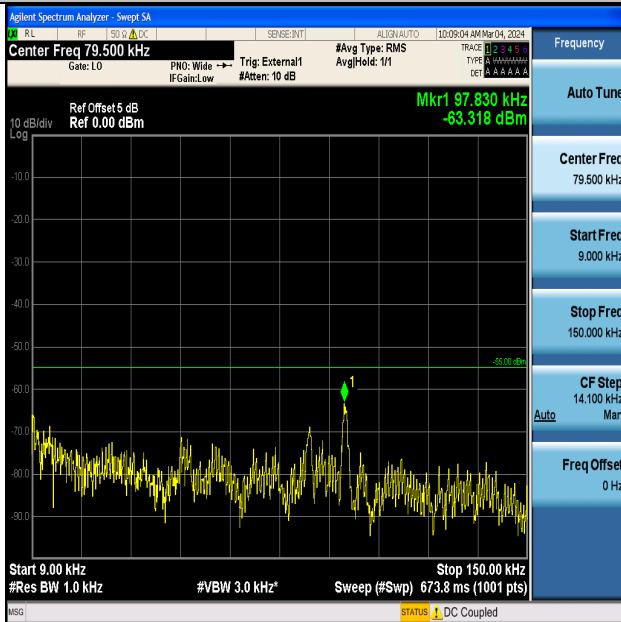

Band41_15MHz_QPSK_41515_1RB#0_0.009~0.15_0.009~0.15

Band41_15MHz_QPSK_41515_1RB#0_0.15~30_0.15~30

Band41_15MHz_QPSK_41515_1RB#0_30~1000_30~1000

Band41_15MHz_QPSK_41515_1RB#0_1000~2000_1000~20000

Band41_15MHz_QPSK_41515_1RB#0_20000~27000_20000~27000