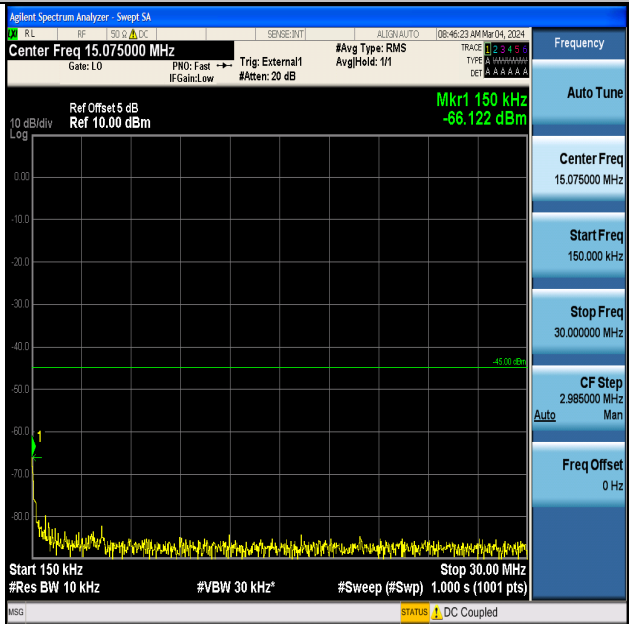

Band41_10MHz_16QAM_39700_1RB#0_0.009~0.15_0.009~0.15