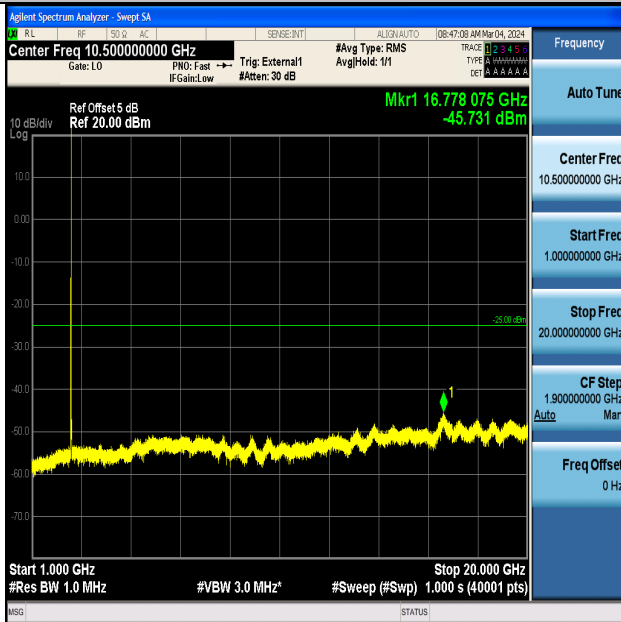

Band41_10MHz_QPSK_39700_1RB#0_20000~27000_20000~27000

Band41_10MHz_16QAM_39700_1RB#0_0.009~0.15_0.009~0.15

Band41_10MHz_16QAM_39700_1RB#0_0.15~30_0.15~30

Band41_10MHz_16QAM_39700_1RB#0_30~1000_30~1000

Band41_10MHz_16QAM_39700_1RB#0_1000~20000_1000~20000