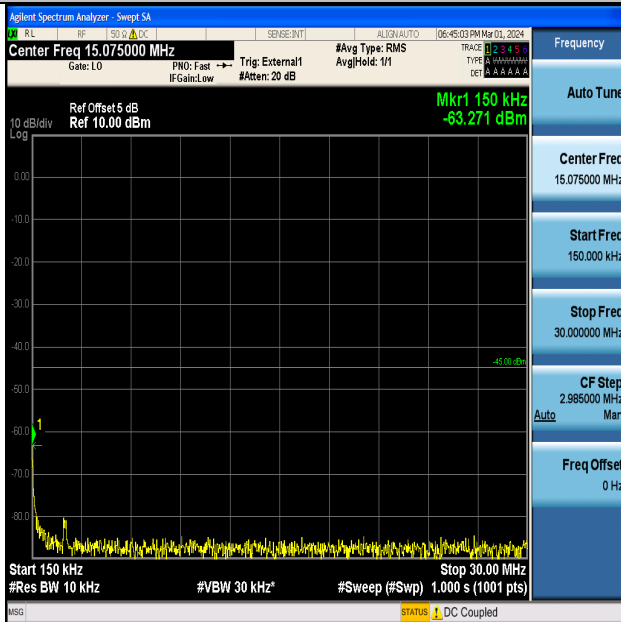

Band41_5MHz_16QAM_41565_1RB#0_0.009~0.15_0.009~0.15