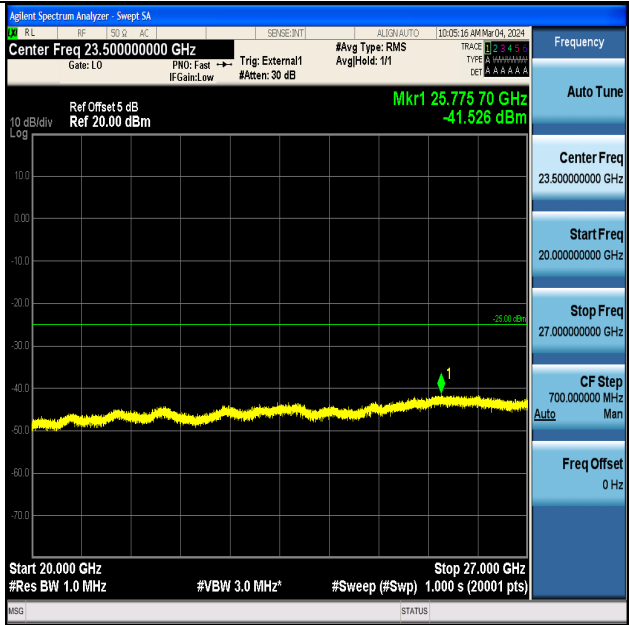

Band41_15MHz_QPSK_40620_1RB#0_0.009~0.15_0.009~0.15

Band41_15MHz_QPSK_40620_1RB#0_0.15~30_0.15~30

Band41_15MHz_QPSK_40620_1RB#0_30~1000_30~1000

Band41_15MHz_QPSK_40620_1RB#0_1000~20000_1000~20000

Band41_15MHz_QPSK_40620_1RB#0_20000~27000_20000~27000