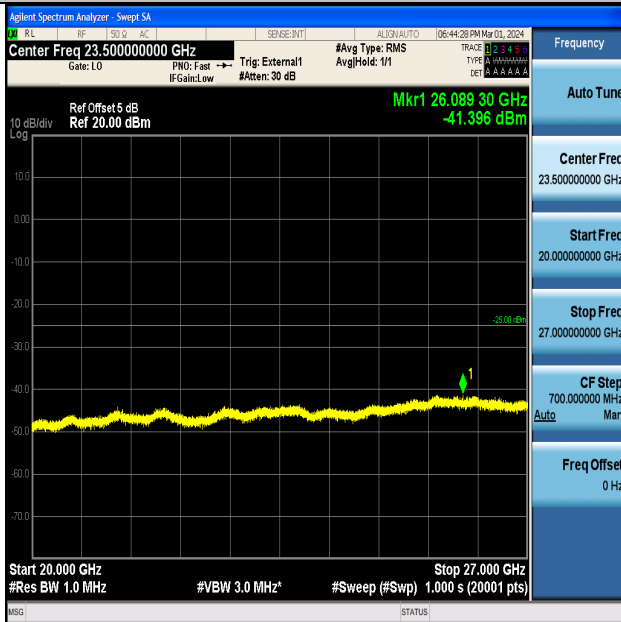

Band41_5MHz_16QAM_40620_1RB#0_20000~27000_20000~27000

Band41_5MHz_QPSK_41565_1RB#0_0.009~0.15_0.009~0.15

Band41_5MHz_QPSK_41565_1RB#0_0.15~30_0.15~30

Band41_5MHz_QPSK_41565_1RB#0_30~1000_30~1000

Band41_5MHz_QPSK_41565_1RB#0_1000~20000_1000~20000