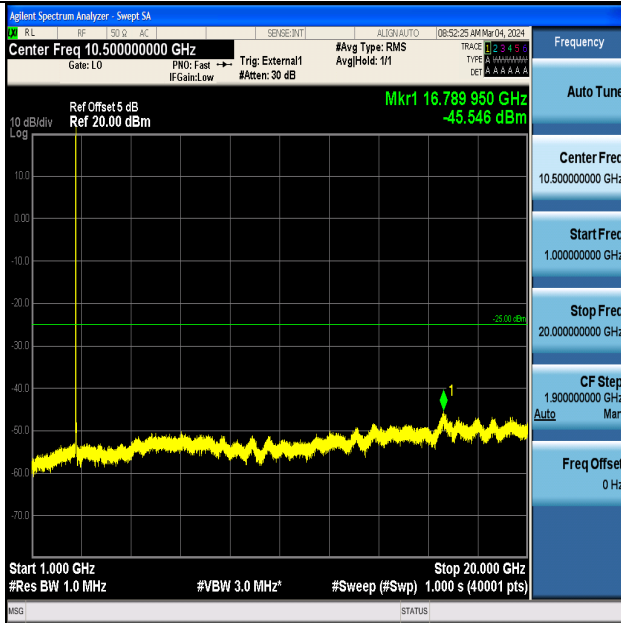

Band41_10MHz_16QAM_40620_1RB#0_20000~27000_20000~27000

Band41_10MHz_QPSK_41540_1RB#0_0.009~0.15_0.009~0.15

Band41_10MHz_QPSK_41540_1RB#0_0.15~30_0.15~30

Band41_10MHz_QPSK_41540_1RB#0_30~1000_30~1000

Band41_10MHz_QPSK_41540_1RB#0_1000~20000_1000~20000