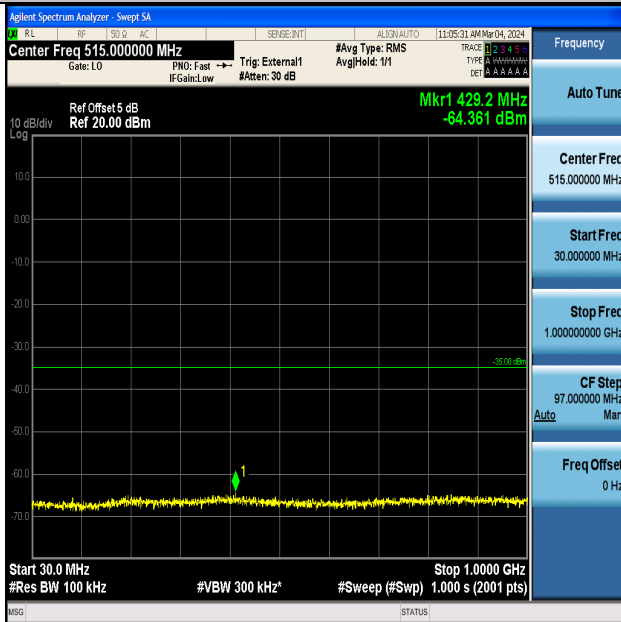

Band41_20MHz_16QAM_41490_1RB#0_0.15~30_0.15~30