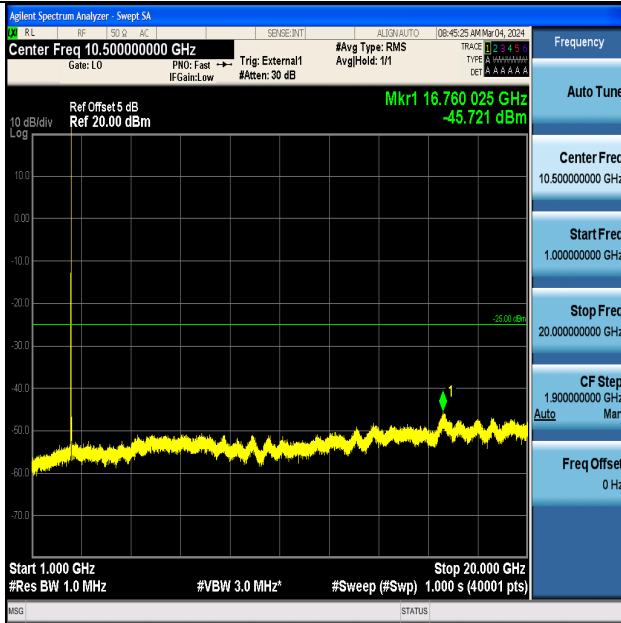

Band41_5MHz_16QAM_41565_1RB#0_20000~27000_20000~27000

Band41_10MHz_QPSK_39700_1RB#0_0.009~0.15_0.009~0.15

Band41_10MHz_QPSK_39700_1RB#0_0.15~30_0.15~30

Band41_10MHz_QPSK_39700_1RB#0_30~1000_30~1000

Band41_10MHz_QPSK_39700_1RB#0_1000~20000_1000~20000