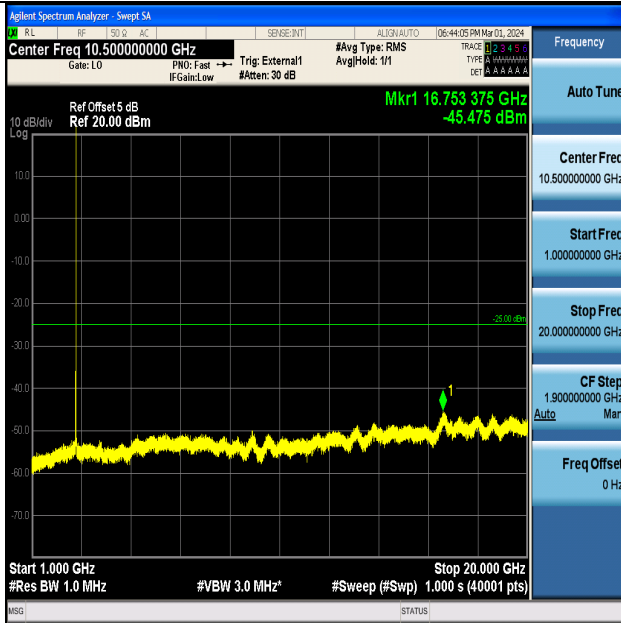

Band41_5MHz_16QAM_40620_1RB#0_20000~27000_20000~27000

Band41_5MHz_QPSK_41565_1RB#0_0.009~0.15_0.009~0.15

Band41_5MHz_QPSK_41565_1RB#0_0.15~30_0.15~30

Band41_5MHz_QPSK_41565_1RB#0_30~1000_30~1000

Band41_5MHz_QPSK_41565_1RB#0_1000~20000_1000~20000