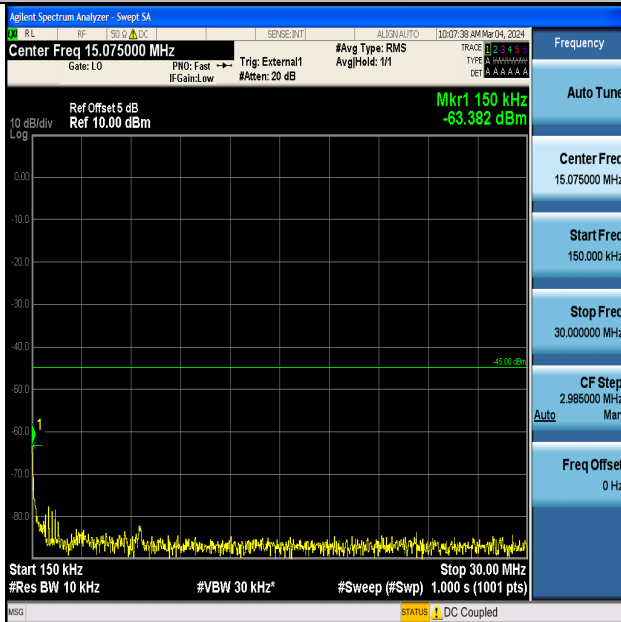

Band41_15MHz_QPSK_41515_1RB#0_0.009~0.15_0.009~0.15