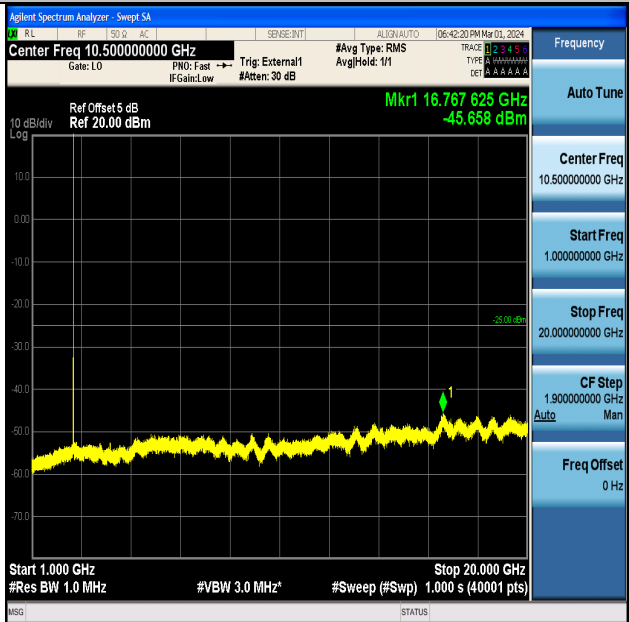

Band41_5MHz_QPSK_40620_1RB#0_20000~27000_20000~27000

Band41_5MHz_16QAM_40620_1RB#0_0.009~0.15_0.009~0.15

Band41_5MHz_16QAM_40620_1RB#0_0.15~30_0.15~30

Band41_5MHz_16QAM_40620_1RB#0_30~1000_30~1000

Band41_5MHz_16QAM_40620_1RB#0_1000~20000_1000~20000