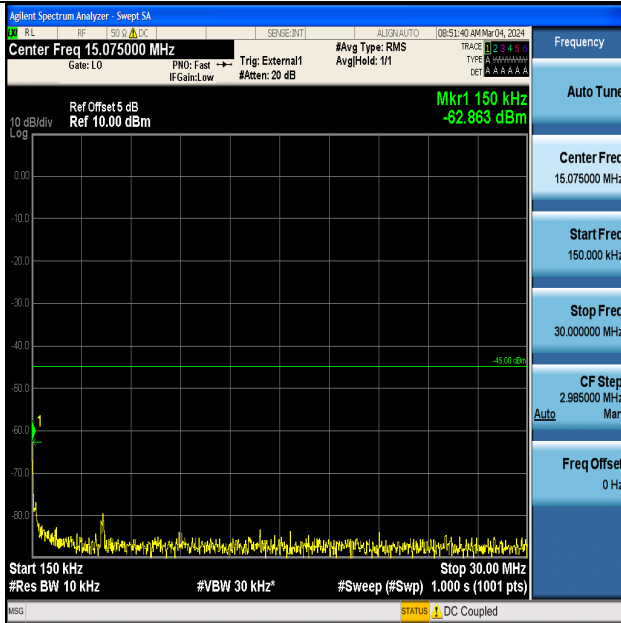

Band41_10MHz_QPSK_41540_1RB#0_0.009~0.15_0.009~0.15