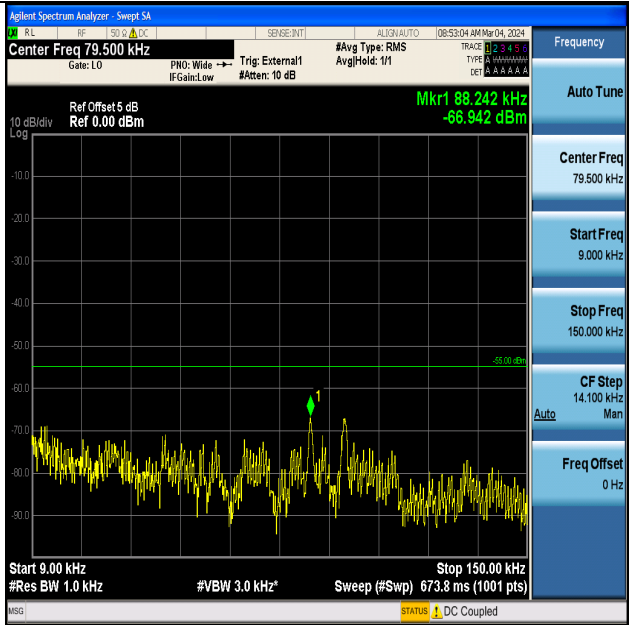

Band41_10MHz_QPSK_41540_1RB#0_20000~27000_20000~27000