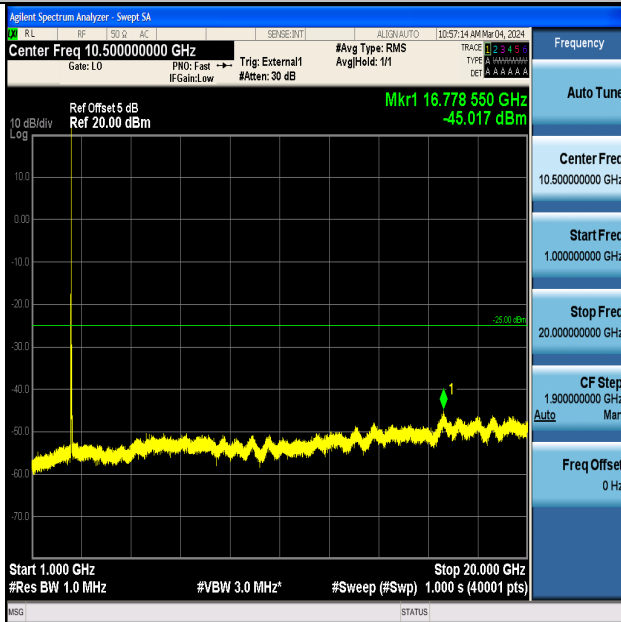

Band41_20MHz_QPSK_39750_1RB#0_30~1000_30~1000