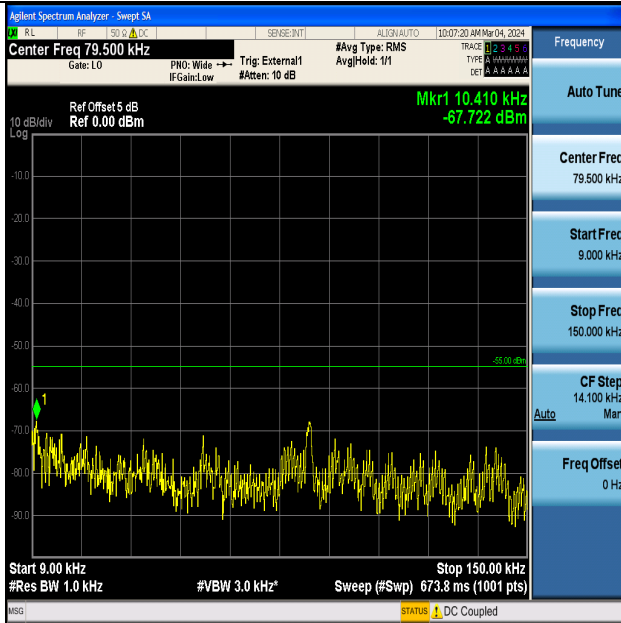

Band41_15MHz_16QAM_40620_1RB#0_0.009~0.15_0.009~0.15

Band41_15MHz_16QAM_40620_1RB#0_0.15~30_0.15~30

Band41_15MHz_16QAM_40620_1RB#0_30~1000_30~1000

Band41_15MHz_16QAM_40620_1RB#0_1000~20000_1000~20000

Band41_15MHz_16QAM_40620_1RB#0_20000~27000_20000~27000