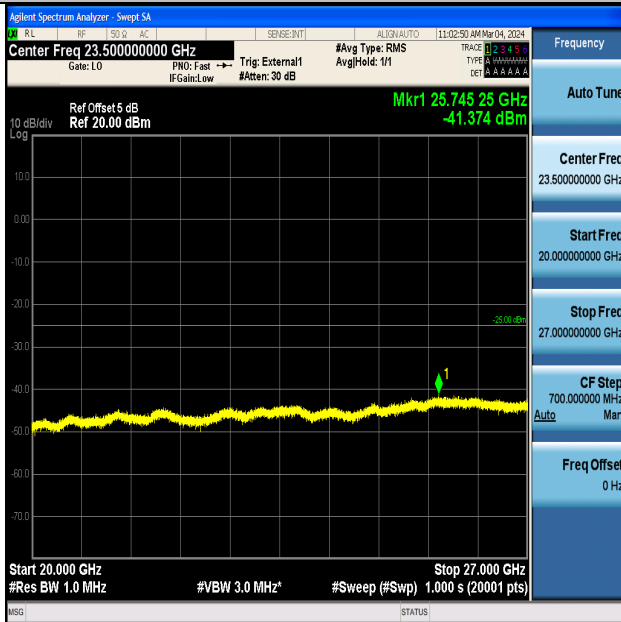

Band41_20MHz_16QAM_40620_1RB#0_0.009~0.15_0.009~0.15

Band41_20MHz_16QAM_40620_1RB#0_0.15~30_0.15~30

Band41_20MHz_16QAM_40620_1RB#0_30~1000_30~1000

Band41_20MHz_16QAM_40620_1RB#0_1000~20000_1000~20000

Band41_20MHz_16QAM_40620_1RB#0_20000~27000_20000~27000