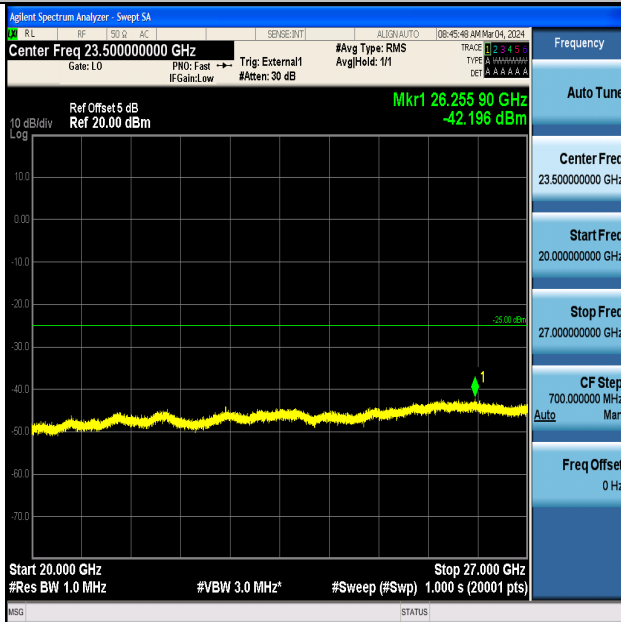

Band41_5MHz_16QAM_41565_1RB#0_20000~27000_20000~27000

Band41_10MHz_QPSK_39700_1RB#0_0.009~0.15_0.009~0.15

Band41_10MHz_QPSK_39700_1RB#0_0.15~30_0.15~30

Band41_10MHz_QPSK_39700_1RB#0_30~1000_30~1000

Band41_10MHz_QPSK_39700_1RB#0_1000~20000_1000~20000