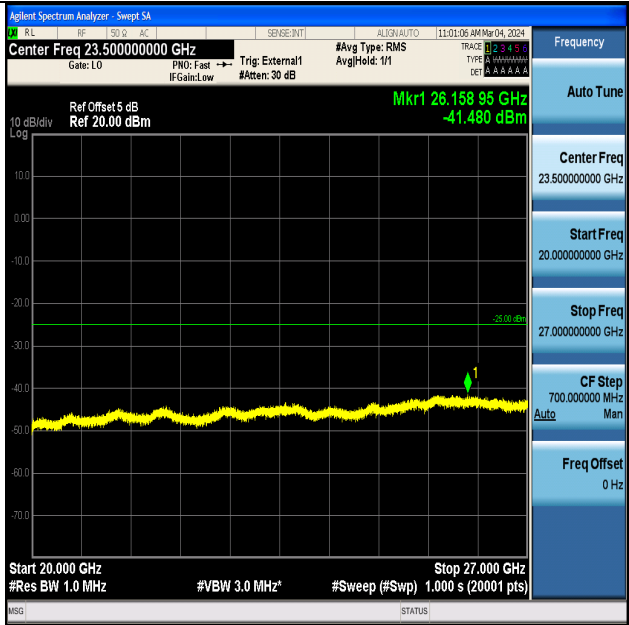

Band41_20MHz_QPSK_40620_1RB#0_0.009~0.15_0.009~0.15

Band41_20MHz_QPSK_40620_1RB#0_0.15~30_0.15~30

Band41_20MHz_QPSK_40620_1RB#0_30~1000_30~1000

Band41_20MHz_QPSK_40620_1RB#0_1000~20000_1000~20000

Band41_20MHz_QPSK_40620_1RB#0_20000~27000_20000~27000