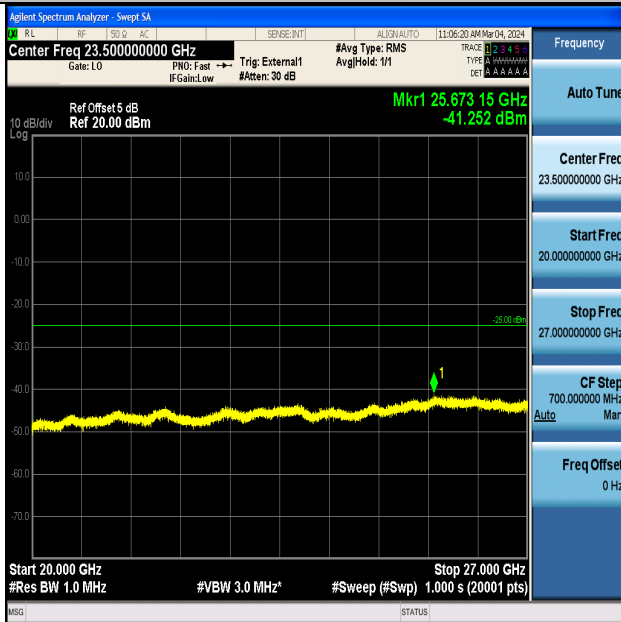

Band41_20MHz_16QAM_41490_1RB#0_0.009~0.15_0.009~0.15

Band41_20MHz_16QAM_41490_1RB#0_0.15~30_0.15~30

Band41_20MHz_16QAM_41490_1RB#0_30~1000_30~1000

Band41_20MHz_16QAM_41490_1RB#0_1000~20000_1000~20000

Band41_20MHz_16QAM_41490_1RB#0_20000~27000_20000~27000