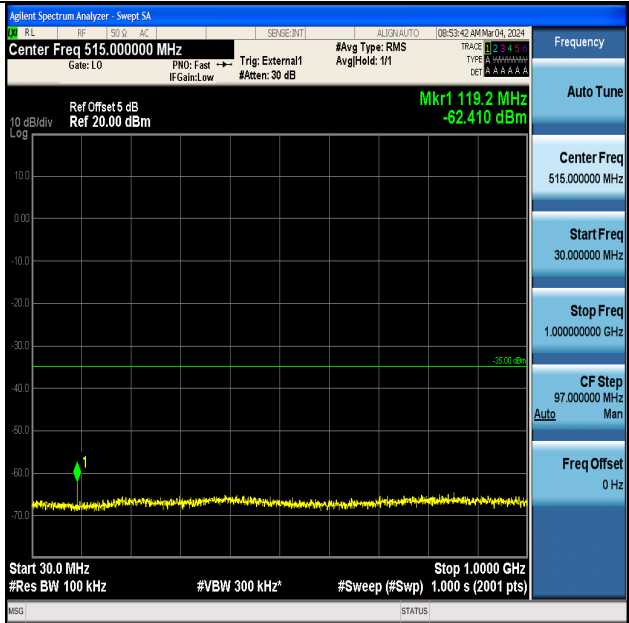

Band41_10MHz_16QAM_41540_1RB#0_0.15~30_0.15~30