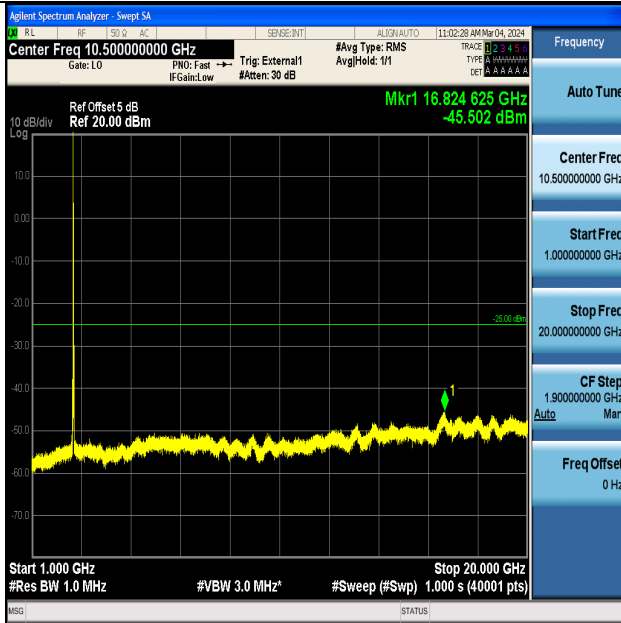

Band41_20MHz_16QAM_40620_1RB#0_30~1000_30~1000