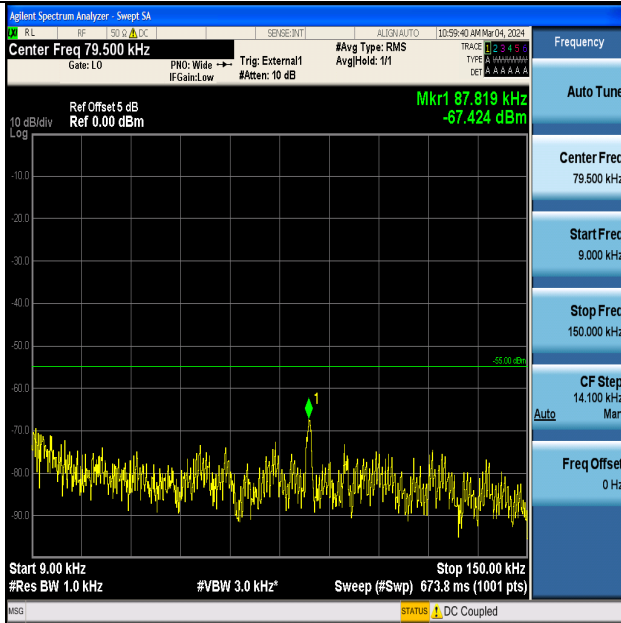

Band41_20MHz_16QAM_39750_1RB#0_0.009~0.15_0.009~0.15

Band41_20MHz_16QAM_39750_1RB#0_0.15~30_0.15~30

Band41_20MHz_16QAM_39750_1RB#0_30~1000_30~1000

Band41_20MHz_16QAM_39750_1RB#0_1000~20000_1000~20000

Band41_20MHz_16QAM_39750_1RB#0_20000~27000_20000~27000