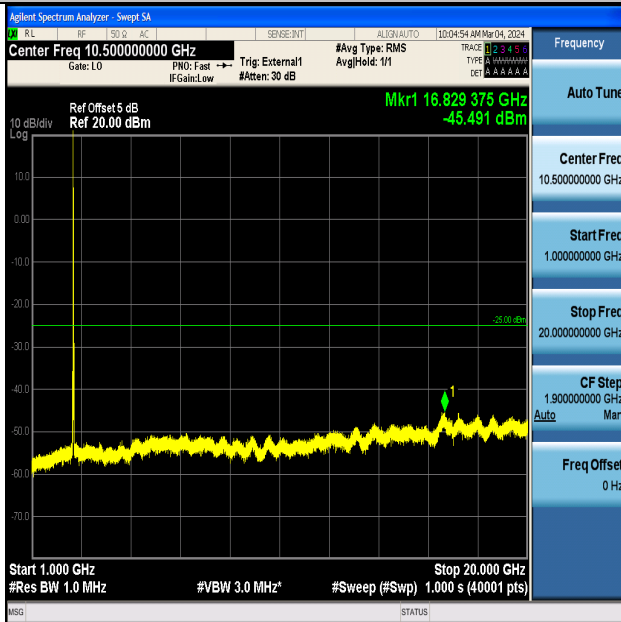

Band41_15MHz_QPSK_40620_1RB#0_30~1000_30~1000