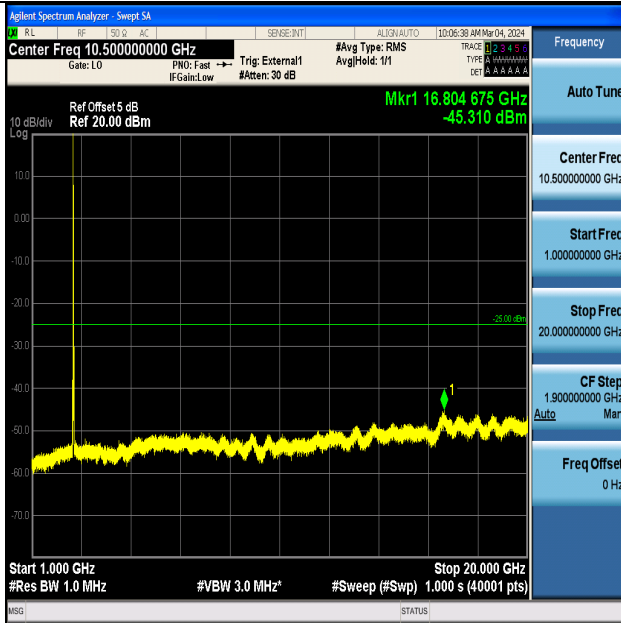

Band41_15MHz_16QAM_40620_1RB#0_30~1000_30~1000

Band41_15MHz_16QAM_40620_1RB#0_1000~20000_1000~20000