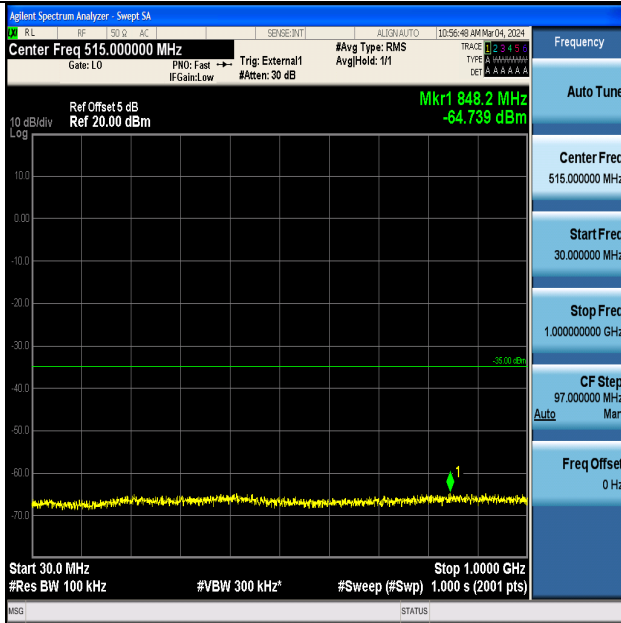

Band41_20MHz_QPSK_39750_1RB#0_0.15~30_0.15~30