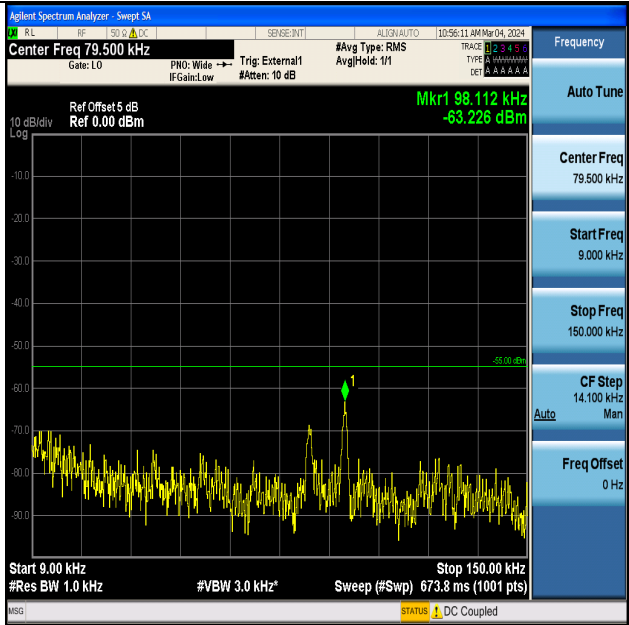

Band41_15MHz_16QAM_41515_1RB#0_0.009~0.15_0.009~0.15

Band41_15MHz_16QAM_41515_1RB#0_0.15~30_0.15~30

Band41_15MHz_16QAM_41515_1RB#0_30~1000_30~1000

Band41_15MHz_16QAM_41515_1RB#0_1000~20000_1000~20000

Band41_15MHz_16QAM_41515_1RB#0_20000~27000_20000~27000