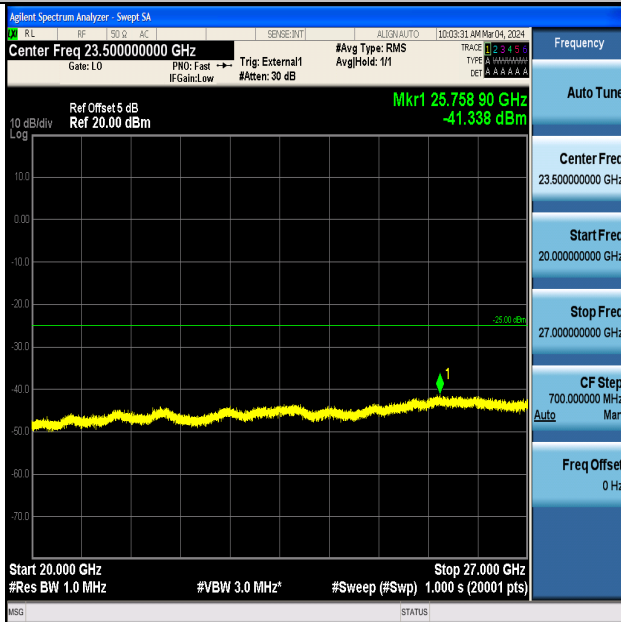

Band41_15MHz_16QAM_39725_1RB#0_0.009~0.15_0.009~0.15

Band41_15MHz_16QAM_39725_1RB#0_0.15~30_0.15~30

Band41_15MHz_16QAM_39725_1RB#0_30~1000_30~1000

Band41_15MHz_16QAM_39725_1RB#0_1000~20000_1000~20000

Band41_15MHz_16QAM_39725_1RB#0_20000~27000_20000~27000