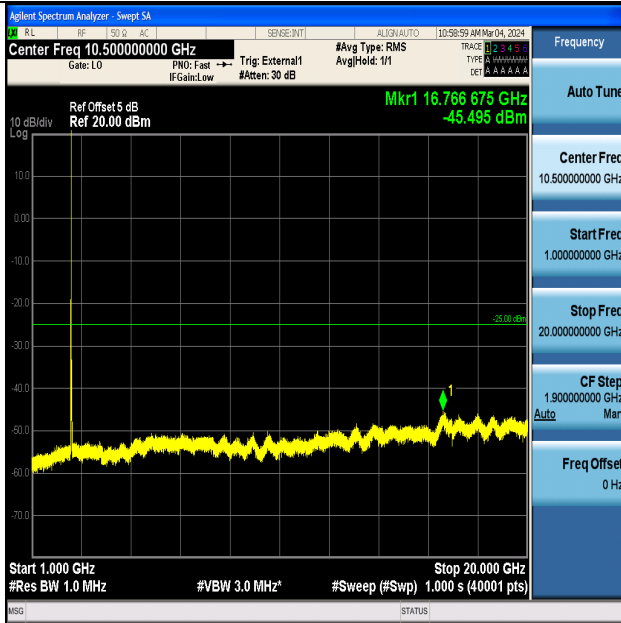

Band41_20MHz_16QAM_39750_1RB#0_30~1000_30~1000