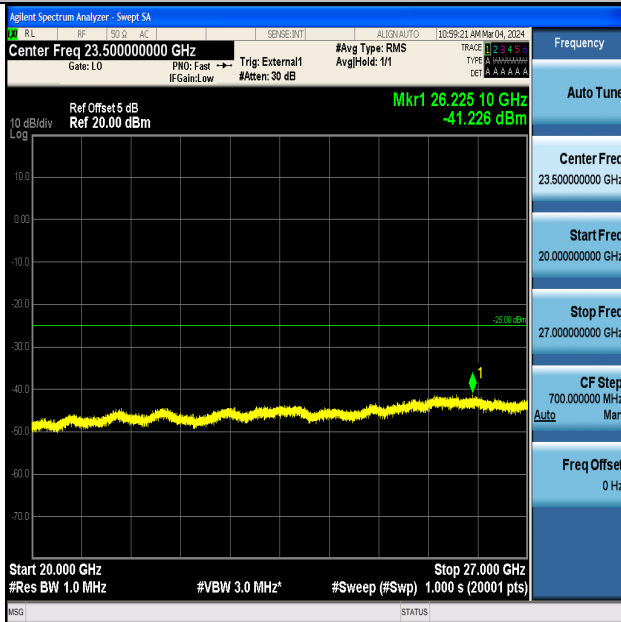

Band41_20MHz_16QAM_39750_1RB#0_0.009~0.15_0.009~0.15

Band41_20MHz_16QAM_39750_1RB#0_0.15~30_0.15~30

Band41_20MHz_16QAM_39750_1RB#0_30~1000_30~1000

Band41_20MHz_16QAM_39750_1RB#0_1000~20000_1000~20000

Band41_20MHz_16QAM_39750_1RB#0_20000~27000_20000~27000