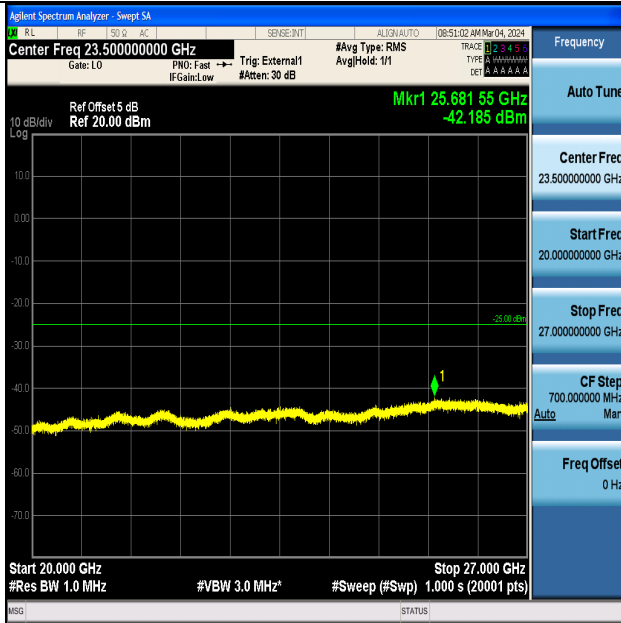

Band41_10MHz_QPSK_40620_1RB#0_20000~27000_20000~27000

Band41_10MHz_16QAM_40620_1RB#0_0.009~0.15_0.009~0.15

Band41_10MHz_16QAM_40620_1RB#0_0.15~30_0.15~30

Band41_10MHz_16QAM_40620_1RB#0_30~1000_30~1000

Band41_10MHz_16QAM_40620_1RB#0_1000~20000_1000~20000