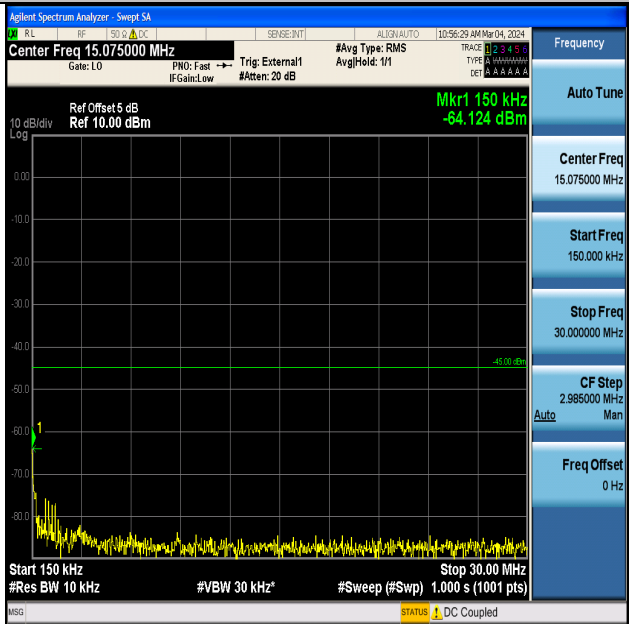

Band41_20MHz_QPSK_39750_1RB#0_0.009~0.15_0.009~0.15