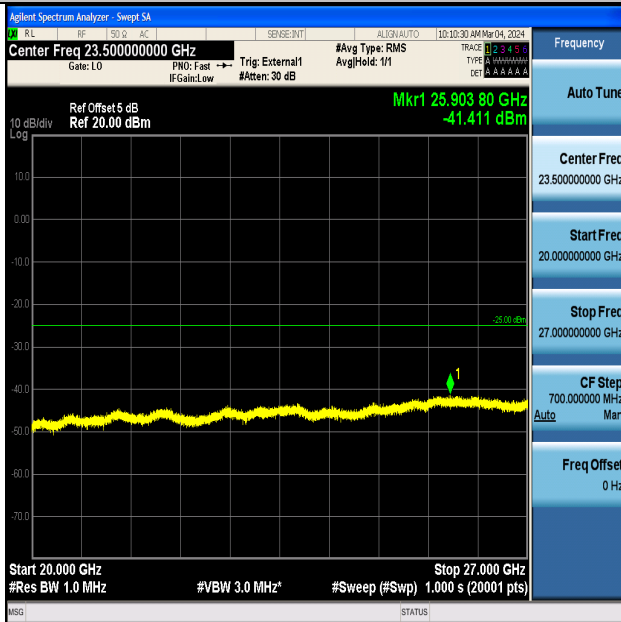

Band41_15MHz_16QAM_41515_1RB#0_0.009~0.15_0.009~0.15

Band41_15MHz_16QAM_41515_1RB#0_0.15~30_0.15~30

Band41_15MHz_16QAM_41515_1RB#0_30~1000_30~1000

Band41_15MHz_16QAM_41515_1RB#0_1000~20000_1000~20000

Band41_15MHz_16QAM_41515_1RB#0_20000~27000_20000~27000