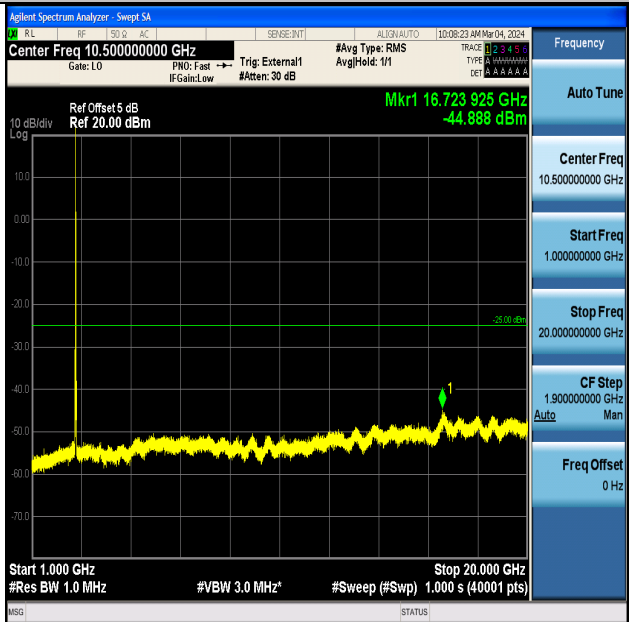

Band41_15MHz_QPSK_41515_1RB#0_30~1000_30~1000