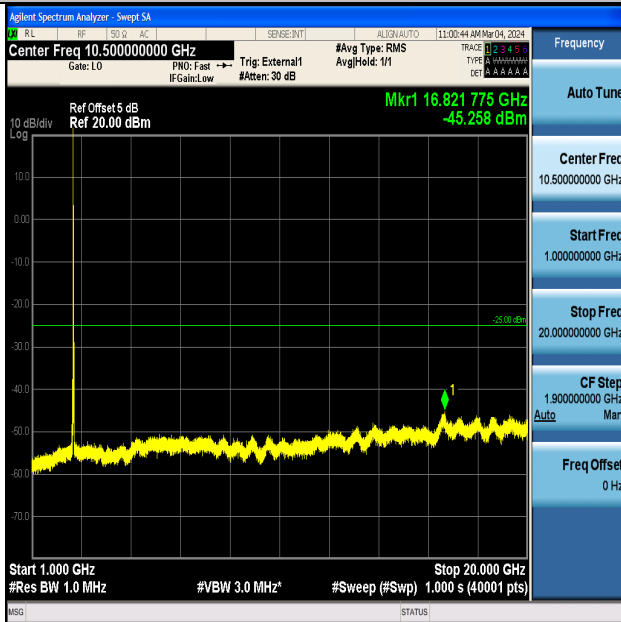

Band41_20MHz_QPSK_40620_1RB#0_30~1000_30~1000