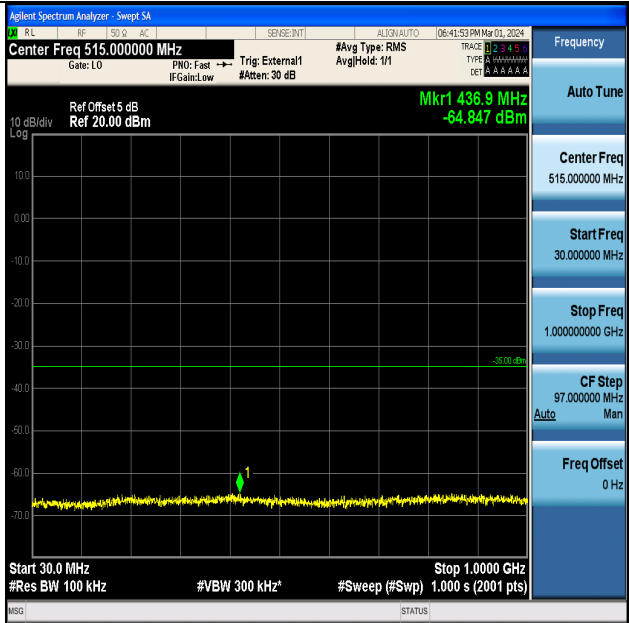

Band41_5MHz_16QAM_40620_1RB#0_0.15~30_0.15~30