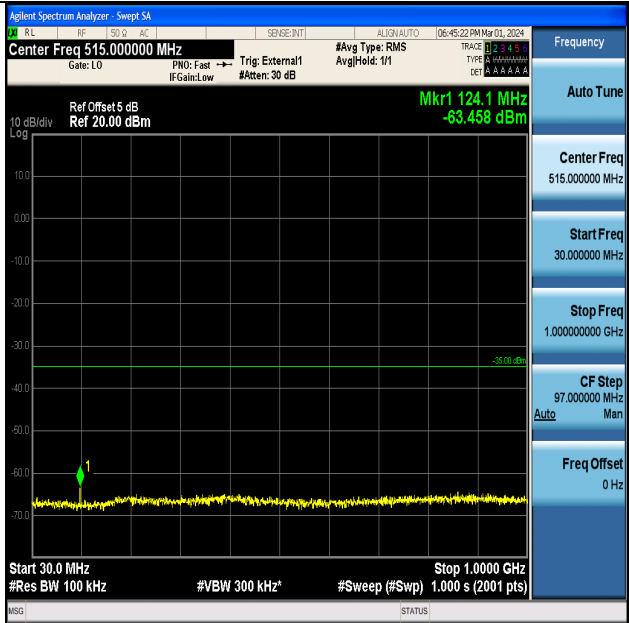

Band41_5MHz_16QAM_41565_1RB#0_0.15~30_0.15~30