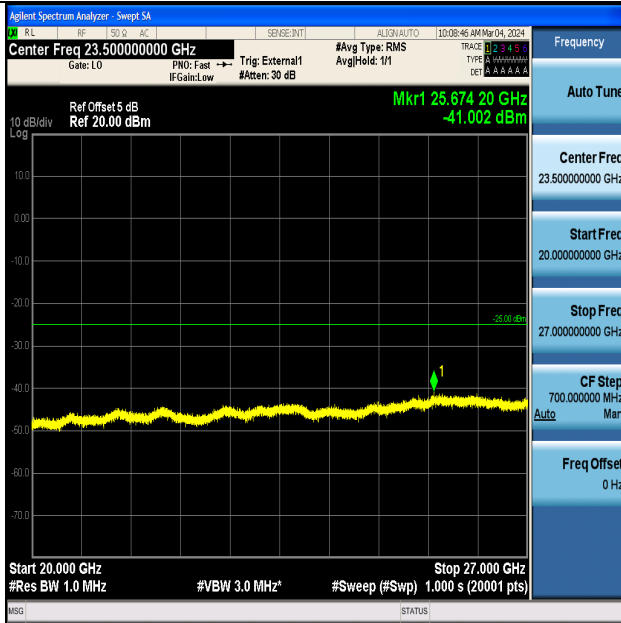

Band41_15MHz_QPSK_41515_1RB#0_0.009~0.15_0.009~0.15

Band41_15MHz_QPSK_41515_1RB#0_0.15~30_0.15~30

Band41_15MHz_QPSK_41515_1RB#0_30~1000_30~1000

Band41_15MHz_QPSK_41515_1RB#0_1000~2000_1000~20000

Band41_15MHz_QPSK_41515_1RB#0_20000~27000_20000~27000