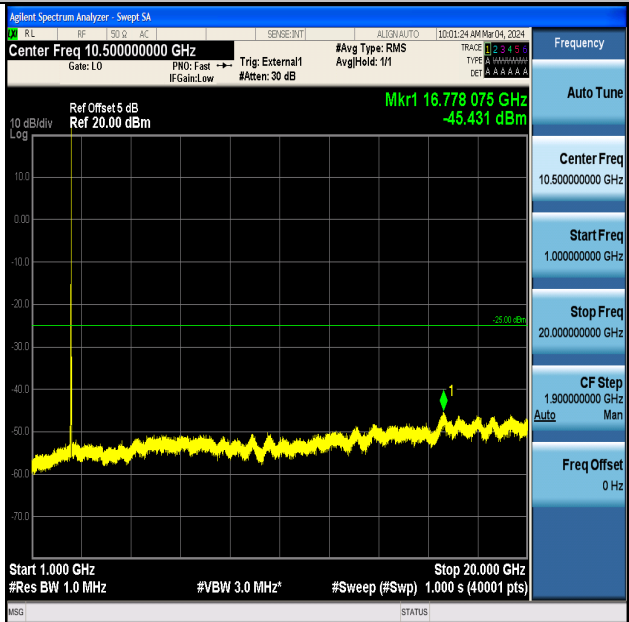

Band41_15MHz_QPSK_39725_1RB#0_30~1000_30~1000