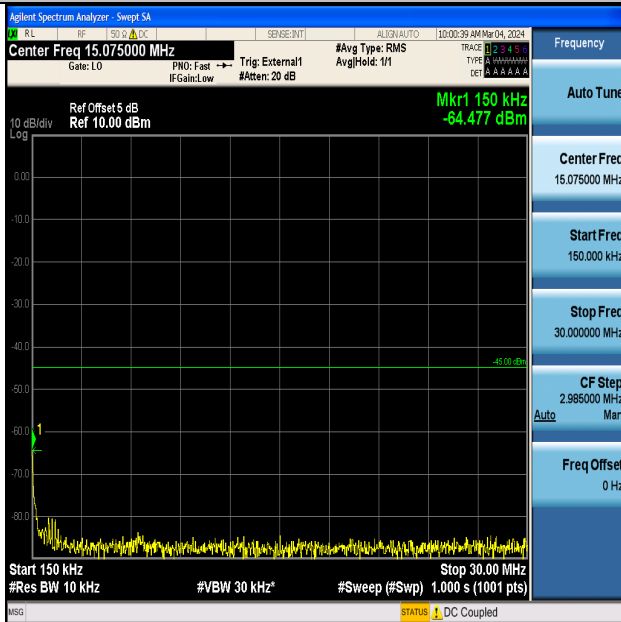

Band41_10MHz_16QAM_41540_1RB#0_20000~27000_20000~27000