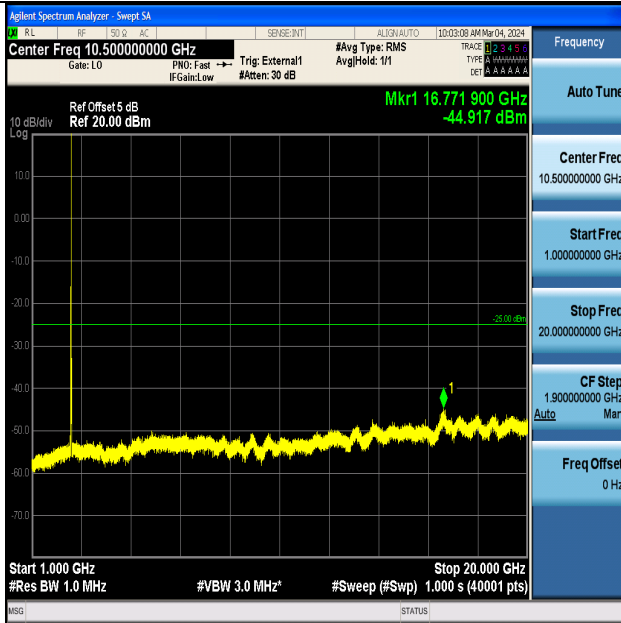

Band41_15MHz_16QAM_39725_1RB#0_30~1000_30~1000

Band41_15MHz_16QAM_39725_1RB#0_1000~20000_1000~20000