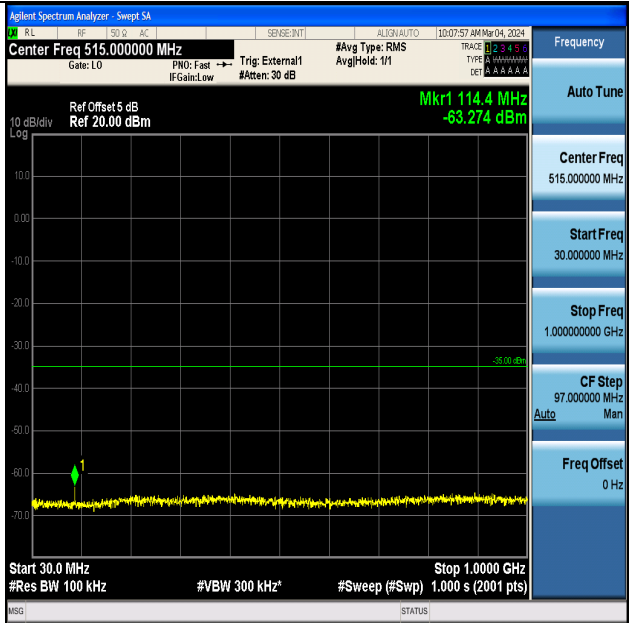

Band41_15MHz_QPSK_41515_1RB#0_0.15~30_0.15~30