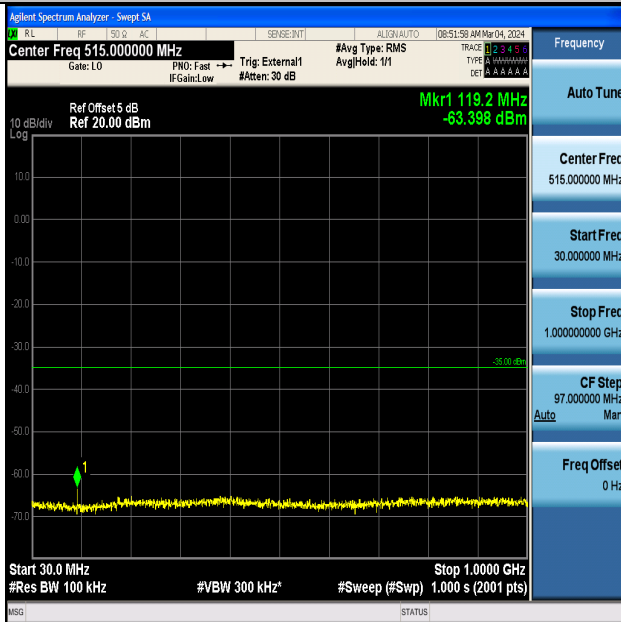

Band41_10MHz_QPSK_41540_1RB#0_0.15~30_0.15~30