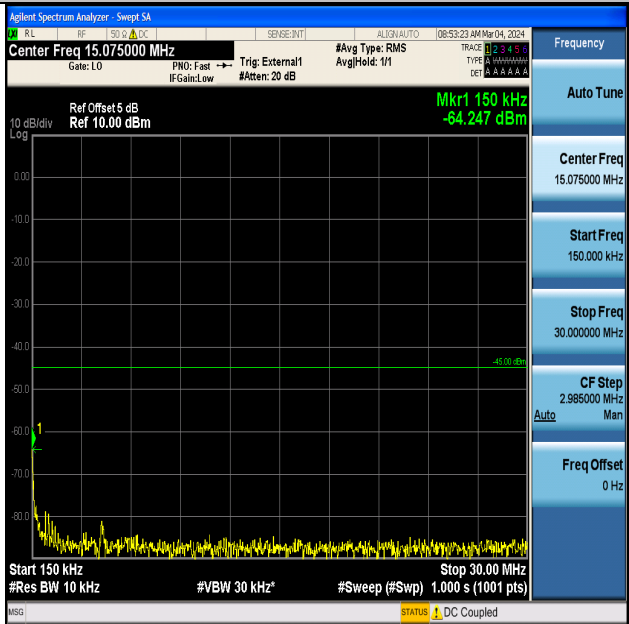

Band41_10MHz_16QAM_41540_1RB#0_0.009~0.15_0.009~0.15