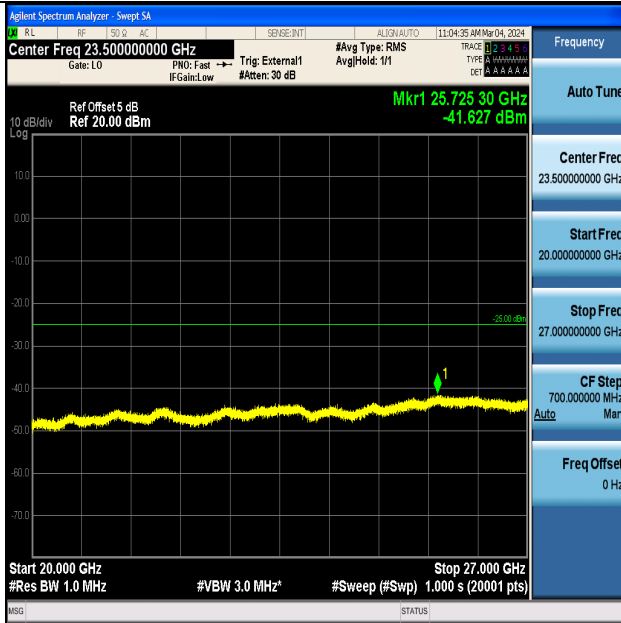

Band41_20MHz_QPSK_41490_1RB#0_0.009~0.15_0.009~0.15

Band41_20MHz_QPSK_41490_1RB#0_0.15~30_0.15~30

Band41_20MHz_QPSK_41490_1RB#0_30~1000_30~1000

Band41_20MHz_QPSK_41490_1RB#0_1000~20000_1000~20000

Band41_20MHz_QPSK_41490_1RB#0_20000~27000_20000~27000