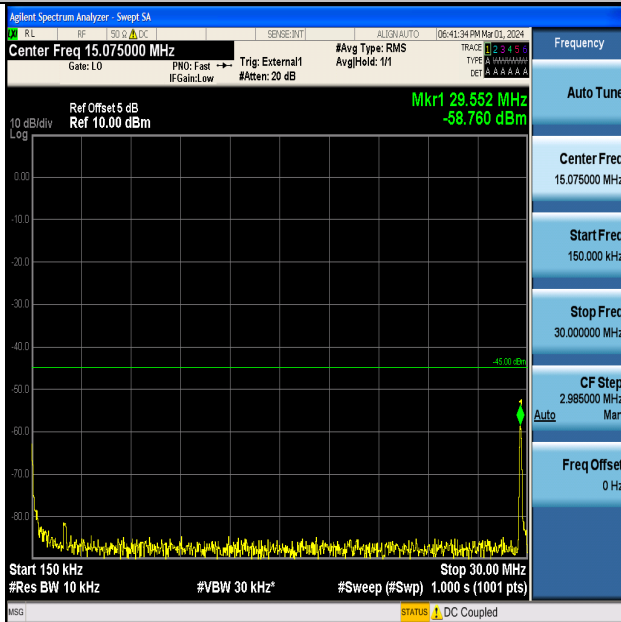

Band41_5MHz_16QAM_40620_1RB#0_0.009~0.15_0.009~0.15