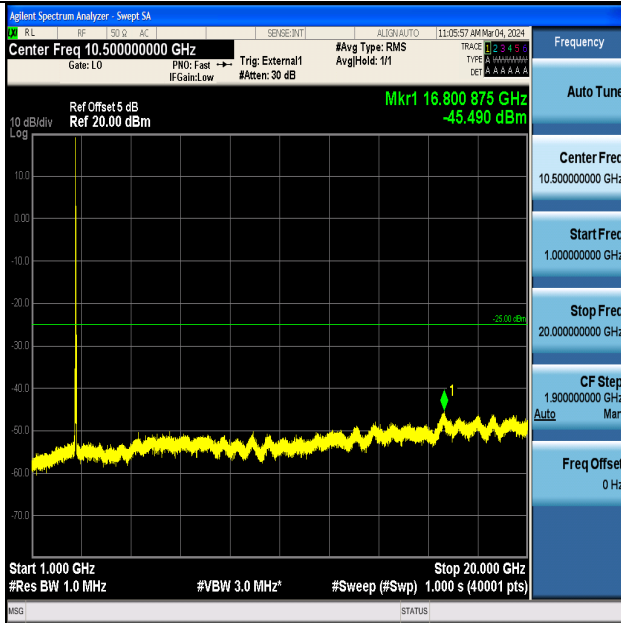

Band41_20MHz_16QAM_41490_1RB#0_30~1000_30~1000

Band41_20MHz_16QAM_41490_1RB#0_1000~20000_1000~20000