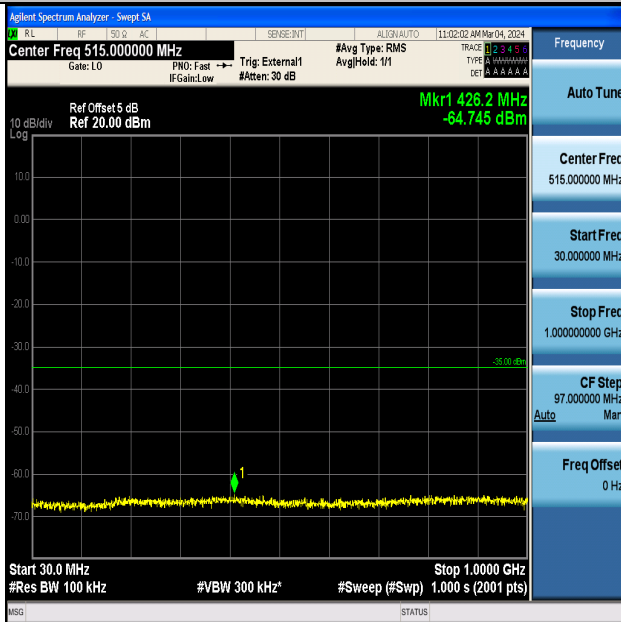

Band41_20MHz_16QAM_40620_1RB#0_0.15~30_0.15~30