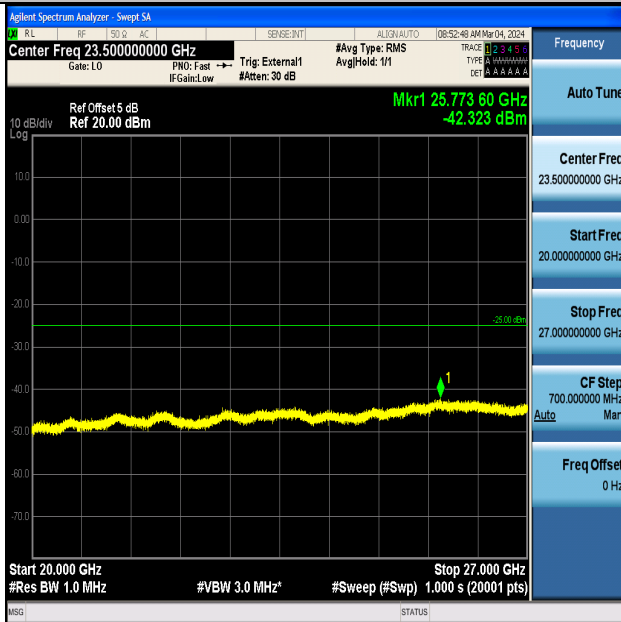

Band41_10MHz_16QAM_40620_1RB#0_20000~27000_20000~27000

Band41_10MHz_QPSK_41540_1RB#0_0.009~0.15_0.009~0.15

Band41_10MHz_QPSK_41540_1RB#0_0.15~30_0.15~30

Band41_10MHz_QPSK_41540_1RB#0_30~1000_30~1000

Band41_10MHz_QPSK_41540_1RB#0_1000~20000_1000~20000