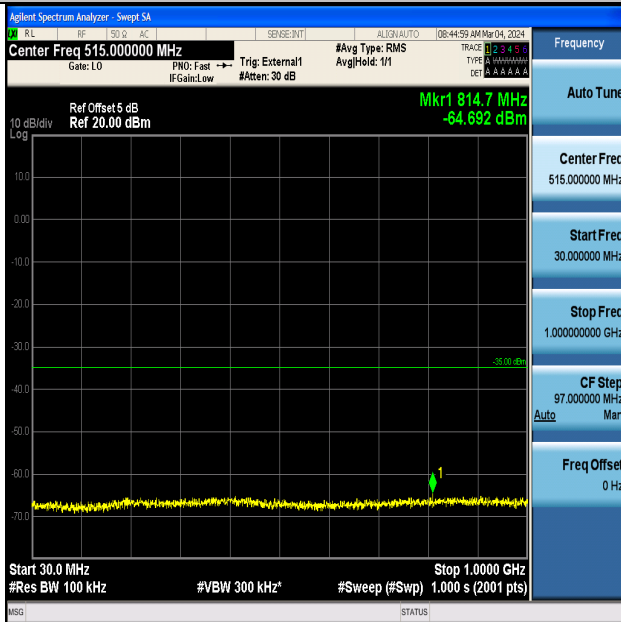

Band41_10MHz_QPSK_39700_1RB#0_0.15~30_0.15~30