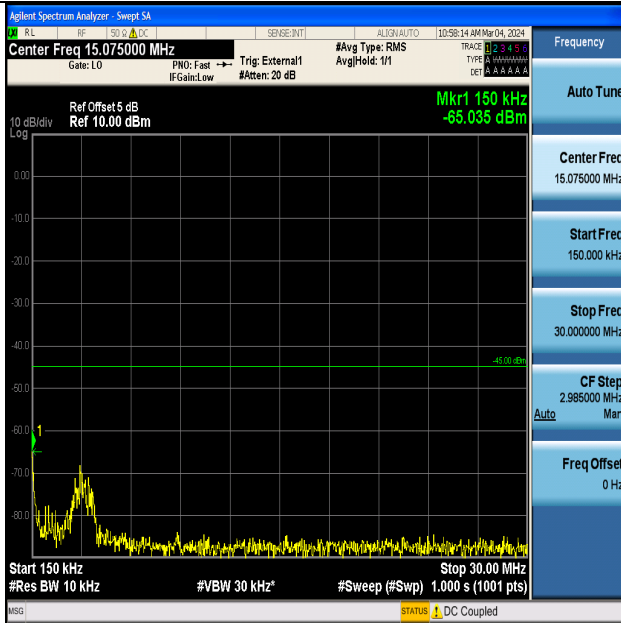

Band41_20MHz_16QAM_39750_1RB#0_0.009~0.15_0.009~0.15