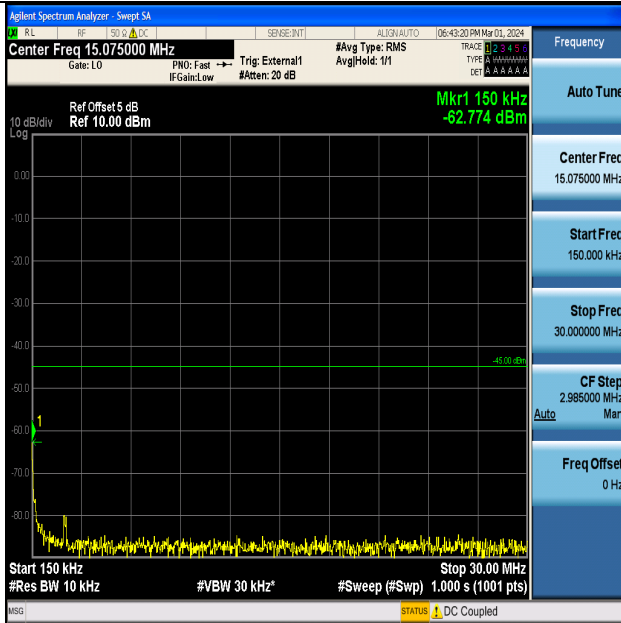

Band41_5MHz_QPSK_41565_1RB#0_0.009~0.15_0.009~0.15