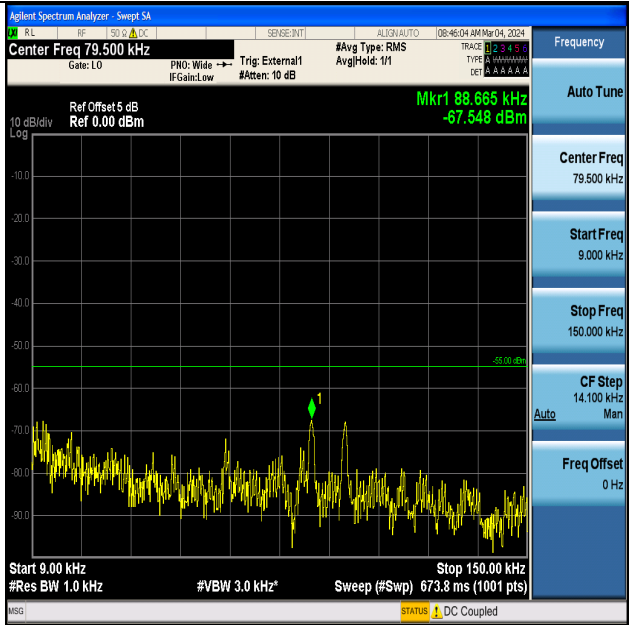

Band41_10MHz_QPSK_39700_1RB#0_20000~27000_20000~27000