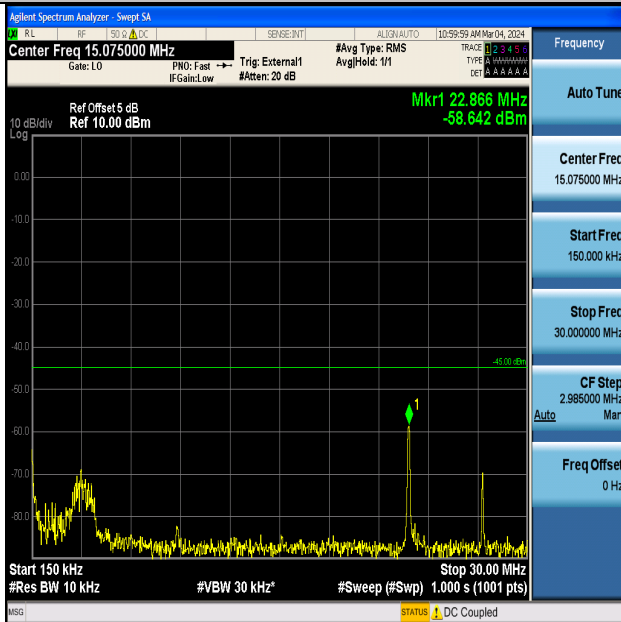

Band41_20MHz_QPSK_40620_1RB#0_0.009~0.15_0.009~0.15