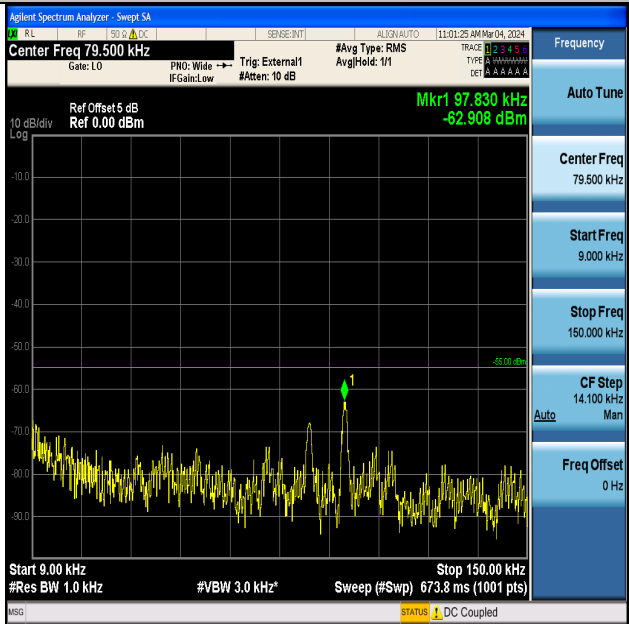

Band41_20MHz_QPSK_40620_1RB#0_0.009~0.15_0.009~0.15

Band41_20MHz_QPSK_40620_1RB#0_0.15~30_0.15~30

Band41_20MHz_QPSK_40620_1RB#0_30~1000_30~1000

Band41_20MHz_QPSK_40620_1RB#0_1000~20000_1000~20000

Band41_20MHz_QPSK_40620_1RB#0_20000~27000_20000~27000