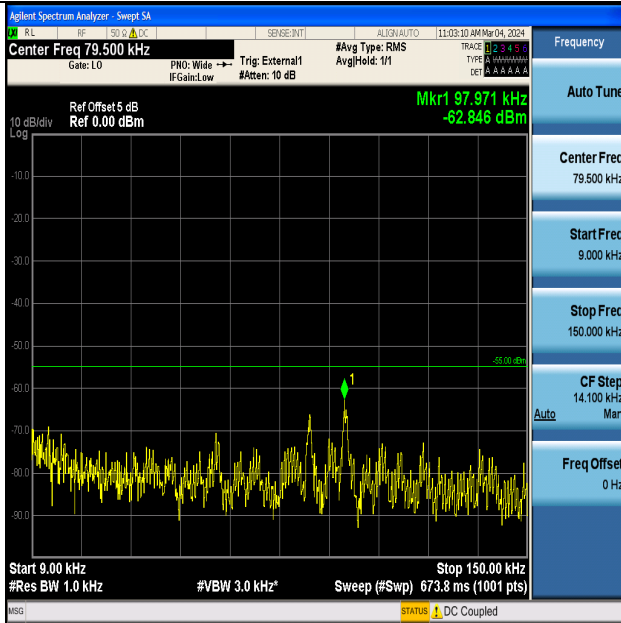

Band41_20MHz_16QAM_40620_1RB#0_0.009~0.15_0.009~0.15

Band41_20MHz_16QAM_40620_1RB#0_0.15~30_0.15~30

Band41_20MHz_16QAM_40620_1RB#0_30~1000_30~1000

Band41_20MHz_16QAM_40620_1RB#0_1000~20000_1000~20000

Band41_20MHz_16QAM_40620_1RB#0_20000~27000_20000~27000