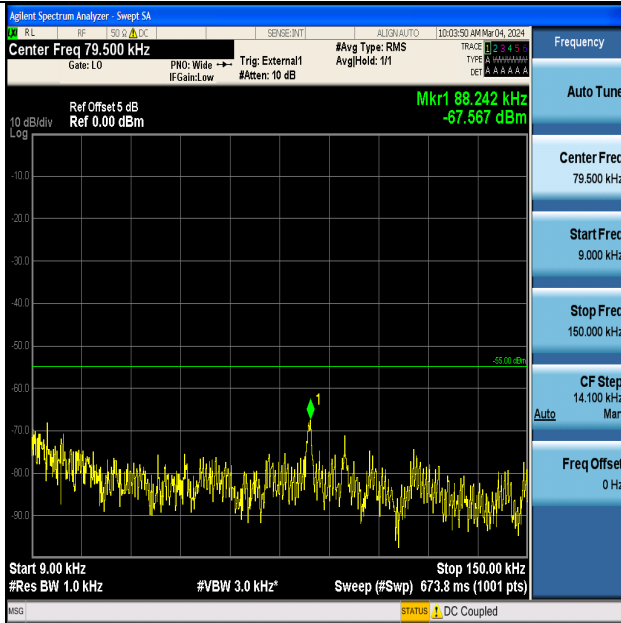

Band41_15MHz_16QAM_39725_1RB#0_0.009~0.15_0.009~0.15

Band41_15MHz_16QAM_39725_1RB#0_0.15~30_0.15~30

Band41_15MHz_16QAM_39725_1RB#0_30~1000_30~1000

Band41_15MHz_16QAM_39725_1RB#0_1000~20000_1000~20000

Band41_15MHz_16QAM_39725_1RB#0_20000~27000_20000~27000