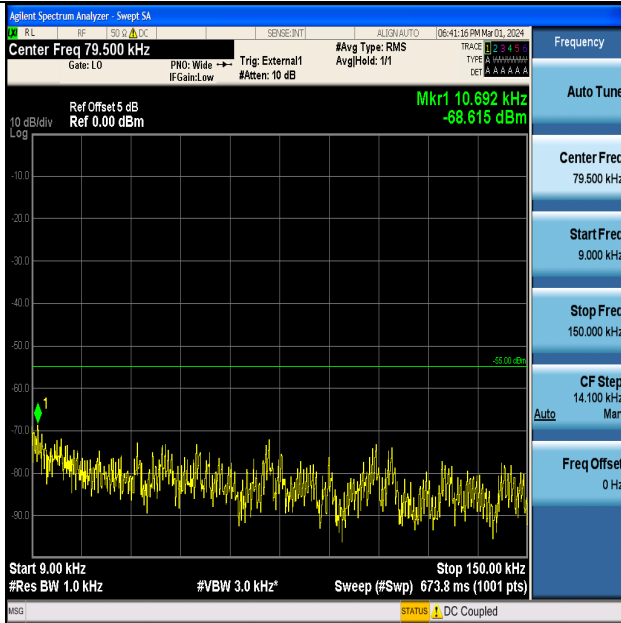

Band41_5MHz_QPSK_40620_1RB#0_20000~27000_20000~27000