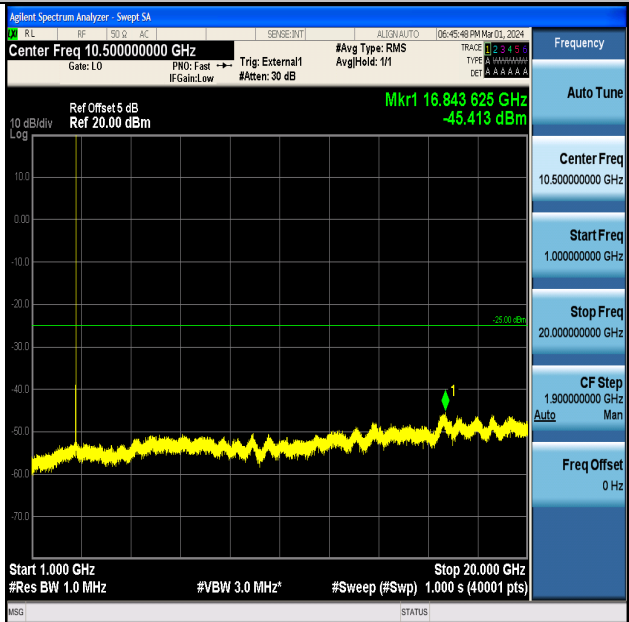

Band41_5MHz_QPSK_41565_1RB#0_20000~27000_20000~27000

Band41_5MHz_16QAM_41565_1RB#0_0.009~0.15_0.009~0.15

Band41_5MHz_16QAM_41565_1RB#0_0.15~30_0.15~30

Band41_5MHz_16QAM_41565_1RB#0_30~1000_30~1000

Band41_5MHz_16QAM_41565_1RB#0_1000~20000_1000~20000