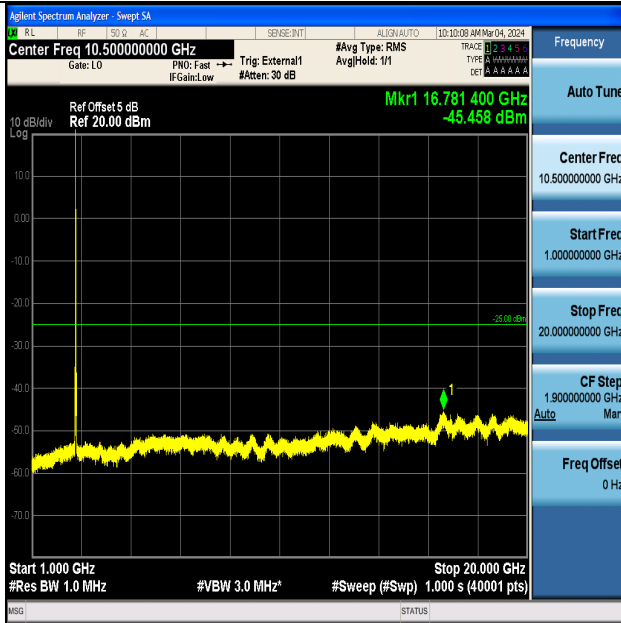

Band41_15MHz_16QAM_41515_1RB#0_30~1000_30~1000

Band41_15MHz_16QAM_41515_1RB#0_1000~20000_1000~20000