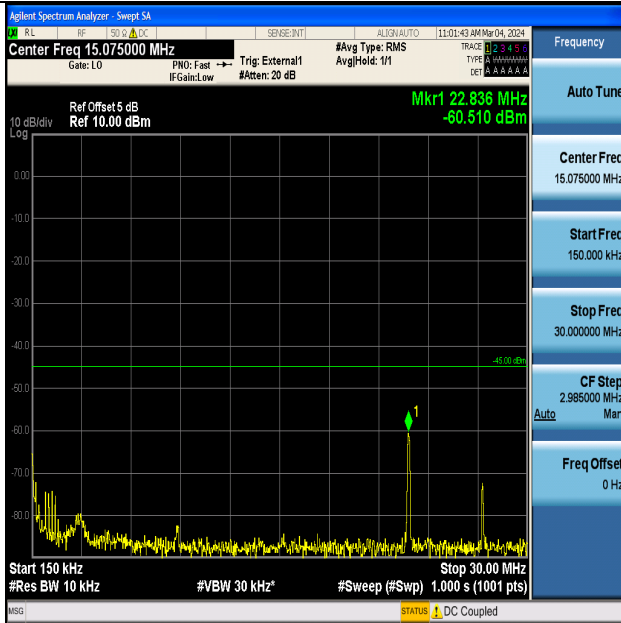

Band41_20MHz_16QAM_40620_1RB#0_0.009~0.15_0.009~0.15