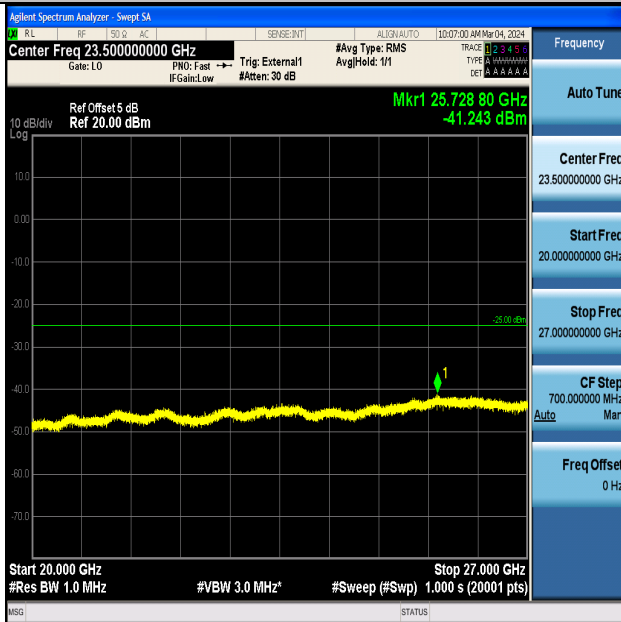

Band41_15MHz_16QAM_40620_1RB#0_0.009~0.15_0.009~0.15

Band41_15MHz_16QAM_40620_1RB#0_0.15~30_0.15~30

Band41_15MHz_16QAM_40620_1RB#0_30~1000_30~1000

Band41_15MHz_16QAM_40620_1RB#0_1000~20000_1000~20000

Band41_15MHz_16QAM_40620_1RB#0_20000~27000_20000~27000