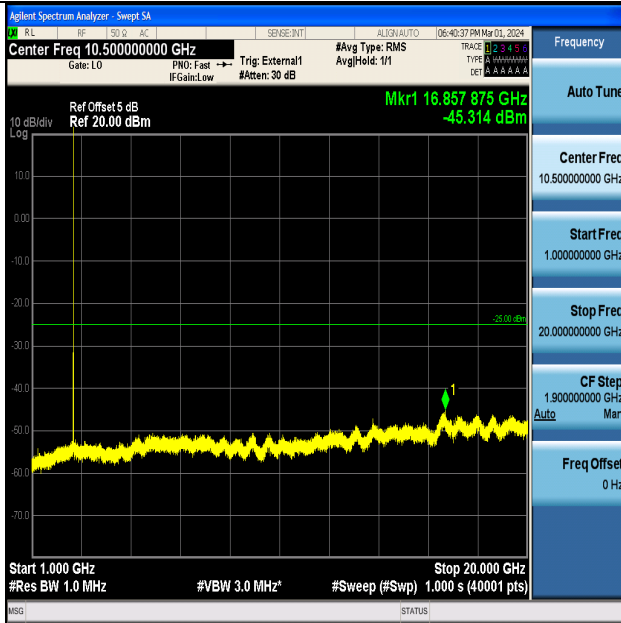

Band41_5MHz_16QAM_39675_1RB#0_20000~27000_20000~27000

Band41_5MHz_QPSK_40620_1RB#0_0.009~0.15_0.009~0.15

Band41_5MHz_QPSK_40620_1RB#0_0.15~30_0.15~30

Band41_5MHz_QPSK_40620_1RB#0_30~1000_30~1000

Band41_5MHz_QPSK_40620_1RB#0_1000~20000_1000~20000