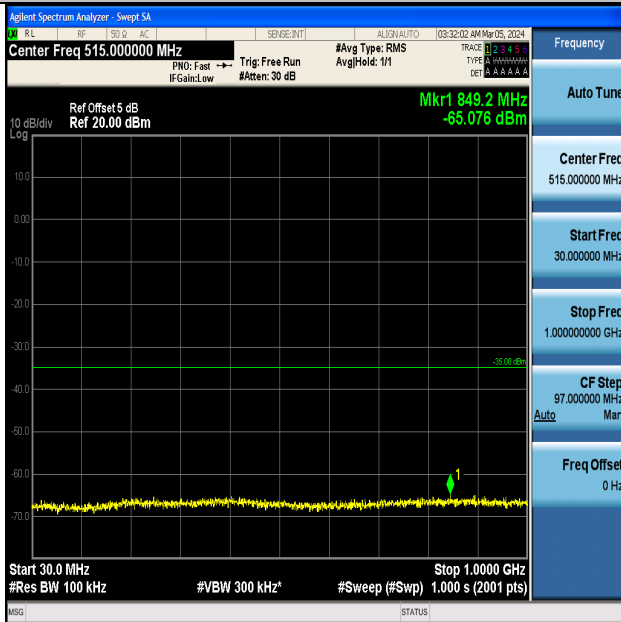

Band7_10MHz_16QAM_20800_1RB#0_30~1000_30~1000