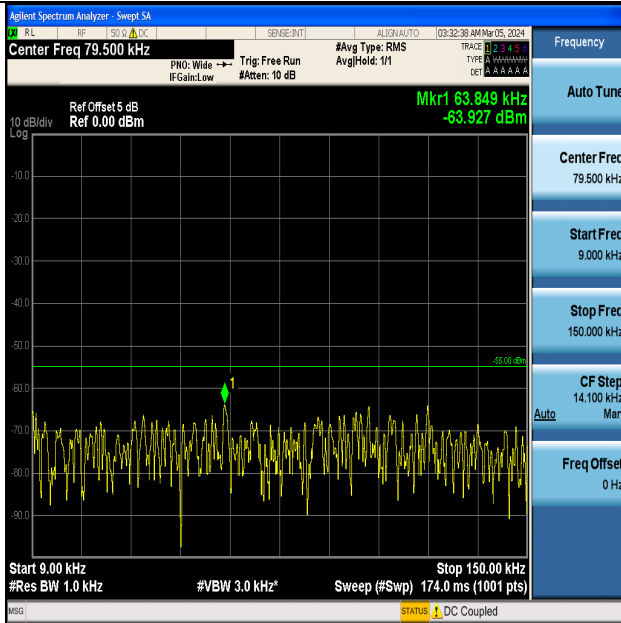

Band7_10MHz_16QAM_20800_1RB#0_0.009~0.15_0.009~0.15

Band7_10MHz_16QAM_20800_1RB#0_0.15~30_0.15~30

Band7_10MHz_16QAM_20800_1RB#0_30~1000_30~1000

Band7_10MHz_16QAM_20800_1RB#0_1000~20000_1000~20000

Band7_10MHz_16QAM_20800_1RB#0_20000~27000_20000~27000