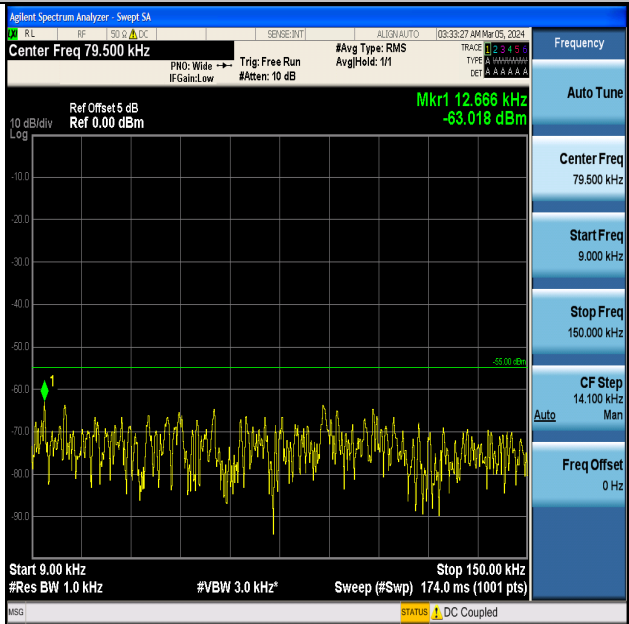

Band7_10MHz_QPSK_21100_1RB#0_0.009~0.15_0.009~0.15

Band7_10MHz_QPSK_21100_1RB#0_0.15~30_0.15~30

Band7_10MHz_QPSK_21100_1RB#0_30~1000_30~1000

Band7_10MHz_QPSK_21100_1RB#0_1000~20000_1000~20000

Band7_10MHz_QPSK_21100_1RB#0_20000~27000_20000~27000