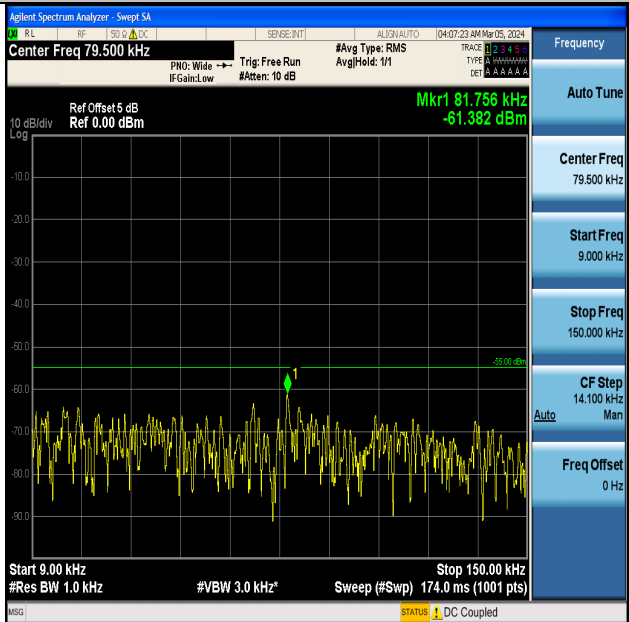

Band7_15MHz_QPSK_21375_1RB#0_0.009~0.15_0.009~0.15

Band7_15MHz_QPSK_21375_1RB#0_0.15~30_0.15~30

Band7_15MHz_QPSK_21375_1RB#0_30~1000_30~1000

Band7_15MHz_QPSK_21375_1RB#0_1000~20000_1000~20000

Band7_15MHz_QPSK_21375_1RB#0_20000~27000_20000~27000