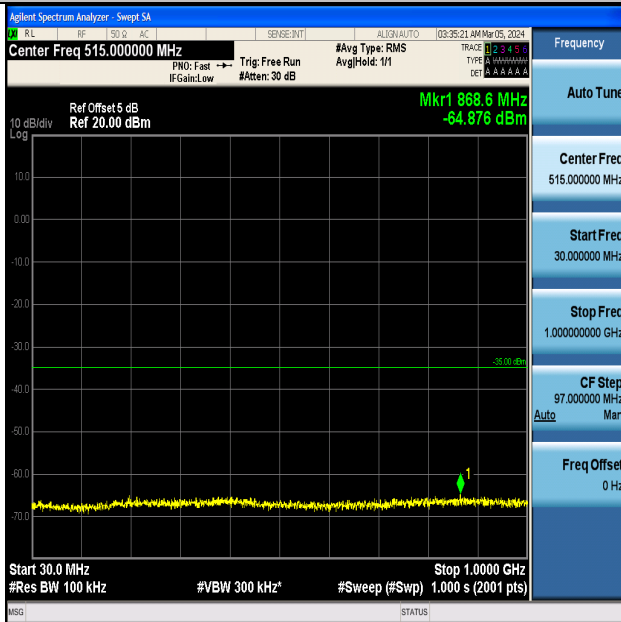

Band7_10MHz_16QAM_21400_1RB#0_30~1000_30~1000