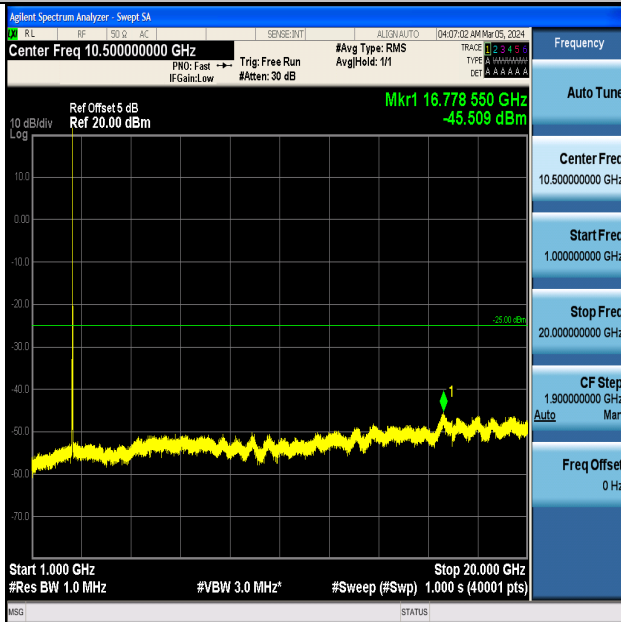

Band7_15MHz_QPSK_21375_1RB#0_1000~20000_1000~20000