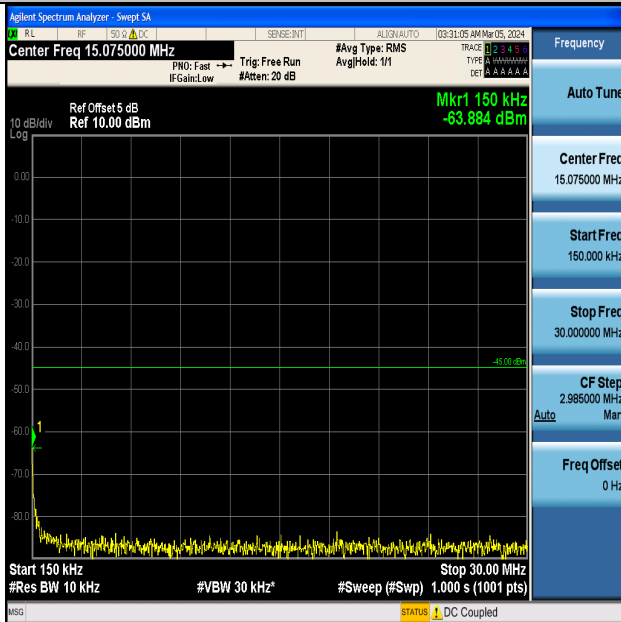

Band7_10MHz_QPSK_20800_1RB#0_0.15~30_0.15~30