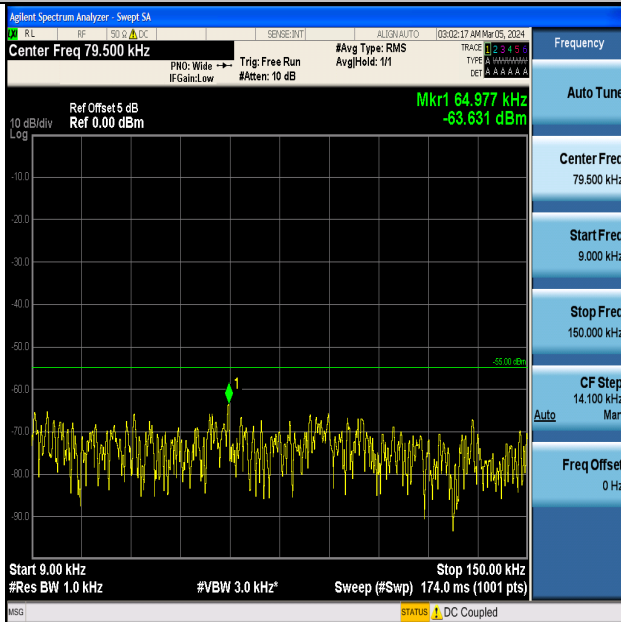

Band7_5MHz_QPSK_21100_1RB#0_0.009~0.15_0.009~0.15

Band7_5MHz_QPSK_21100_1RB#0_0.15~30_0.15~30

Band7_5MHz_QPSK_21100_1RB#0_30~1000_30~1000

Band7_5MHz_QPSK_21100_1RB#0_1000~20000_1000~20000

Band7_5MHz_QPSK_21100_1RB#0_20000~27000_20000~27000