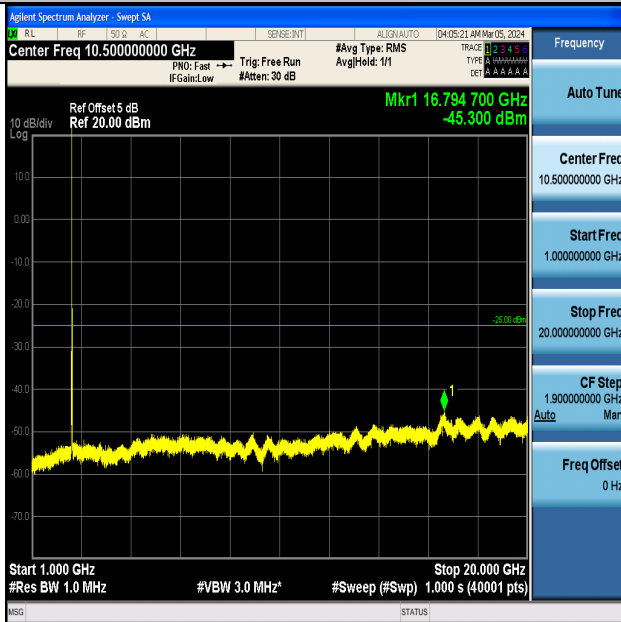

Band7_15MHz_QPSK_21100_1RB#0_1000~20000_1000~20000