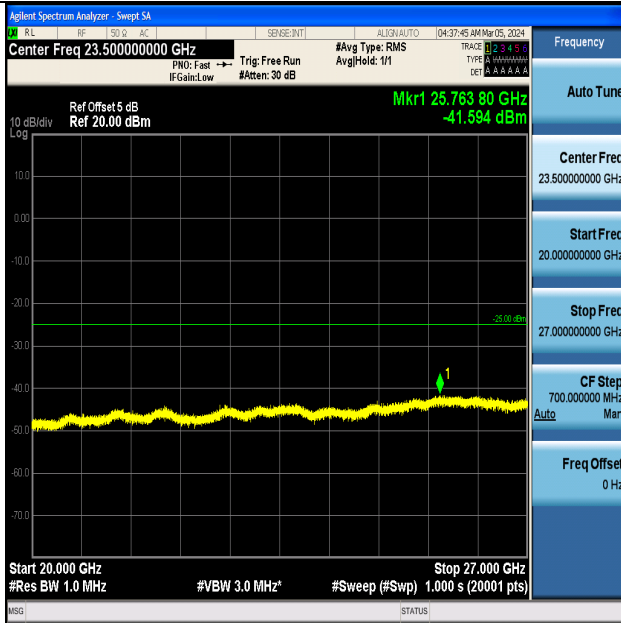

Band7_20MHz_QPSK_21100_1RB#0_0.009~0.15_0.009~0.15

Band7_20MHz_QPSK_21100_1RB#0_0.15~30_0.15~30

Band7_20MHz_QPSK_21100_1RB#0_30~1000_30~1000

Band7_20MHz_QPSK_21100_1RB#0_1000~20000_1000~20000

Band7_20MHz_QPSK_21100_1RB#0_20000~27000_20000~27000