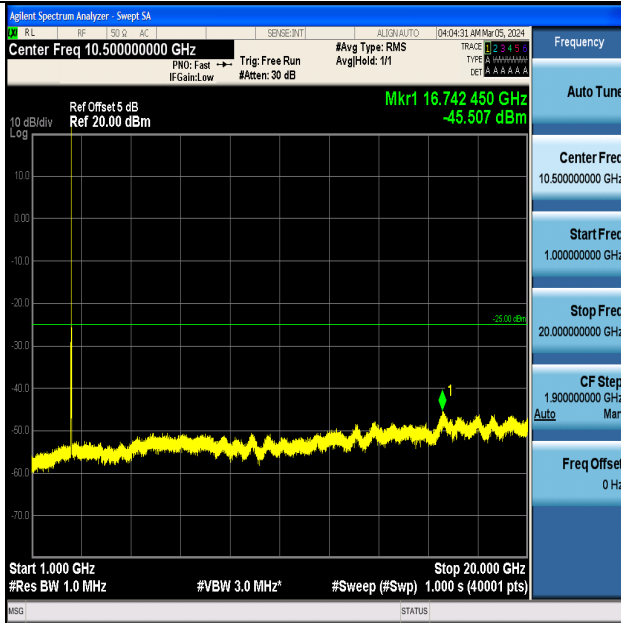

Band7_15MHz_16QAM_20825_1RB#0_1000~20000_1000~20000