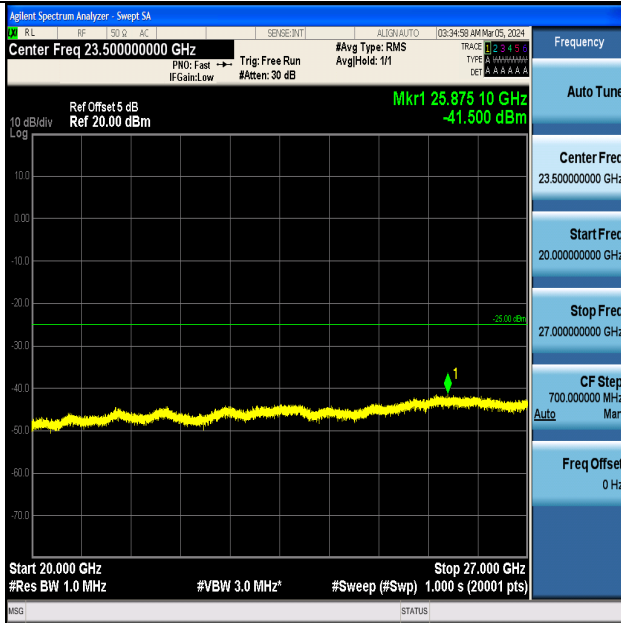

Band7_10MHz_QPSK_21400_1RB#0_0.009~0.15_0.009~0.15

Band7_10MHz_QPSK_21400_1RB#0_0.15~30_0.15~30

Band7_10MHz_QPSK_21400_1RB#0_30~1000_30~1000

Band7_10MHz_QPSK_21400_1RB#0_1000~20000_1000~20000

Band7_10MHz_QPSK_21400_1RB#0_20000~27000_20000~27000