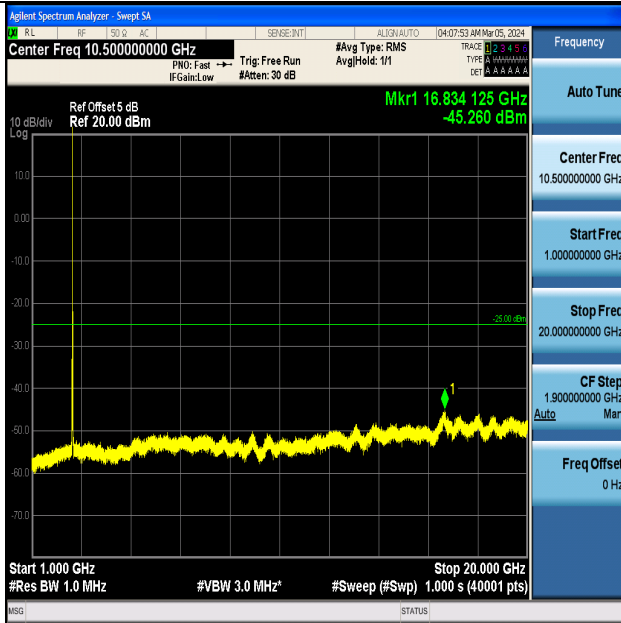

Band7_15MHz_16QAM_21375_1RB#0_1000~20000_1000~20000