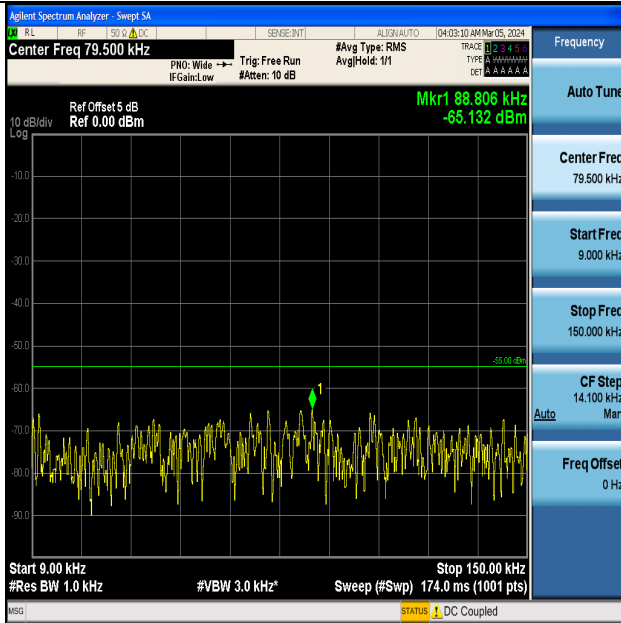

Band7_10MHz_16QAM_21400_1RB#0_0.009~0.15_0.009~0.15

Band7_10MHz_16QAM_21400_1RB#0_0.15~30_0.15~30

Band7_10MHz_16QAM_21400_1RB#0_30~1000_30~1000

Band7_10MHz_16QAM_21400_1RB#0_1000~20000_1000~20000

Band7_10MHz_16QAM_21400_1RB#0_20000~27000_20000~27000