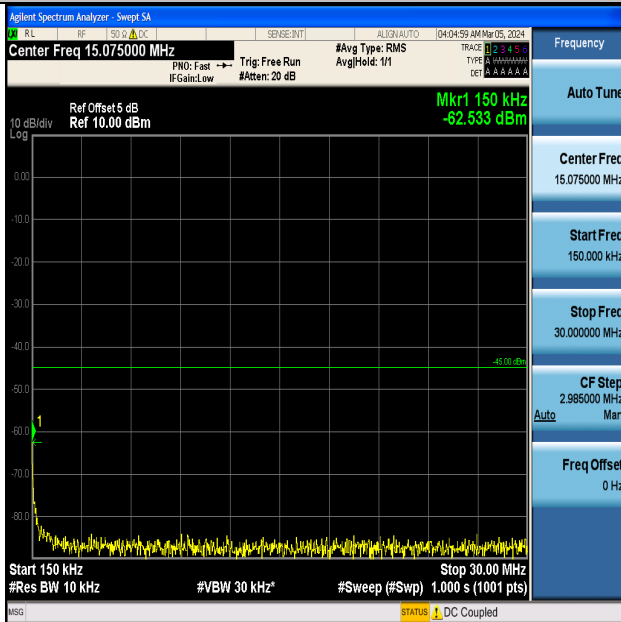

Band7_15MHz_QPSK_21100_1RB#0_0.15~30_0.15~30