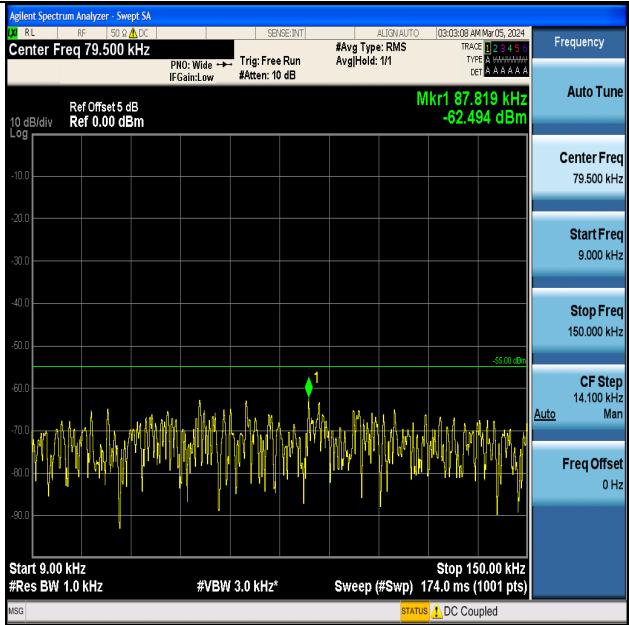

Band7_5MHz_16QAM_21100_1RB#0_0.009~0.15_0.009~0.15

Band7_5MHz_16QAM_21100_1RB#0_0.15~30_0.15~30

Band7_5MHz_16QAM_21100_1RB#0_30~1000_30~1000

Band7_5MHz_16QAM_21100_1RB#0_1000~20000_1000~20000

Band7_5MHz_16QAM_21100_1RB#0_20000~27000_20000~27000