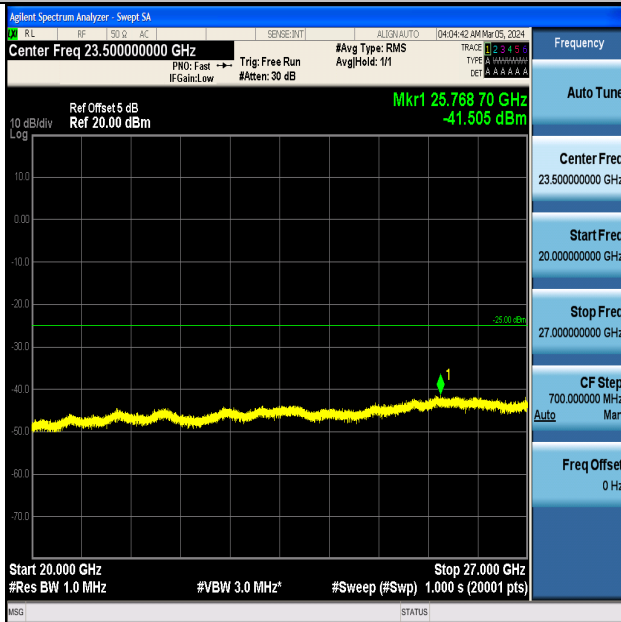

Band7_15MHz_16QAM_20825_1RB#0_0.009~0.15_0.009~0.15

Band7_15MHz_16QAM_20825_1RB#0_0.15~30_0.15~30

Band7_15MHz_16QAM_20825_1RB#0_30~1000_30~1000

Band7_15MHz_16QAM_20825_1RB#0_1000~20000_1000~20000

Band7_15MHz_16QAM_20825_1RB#0_20000~27000_20000~27000