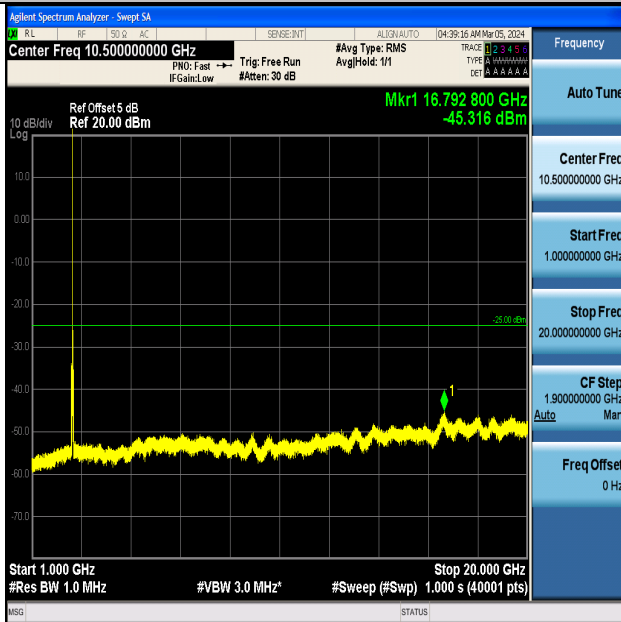

Band7_20MHz_QPSK_21350_1RB#0_1000~20000_1000~20000