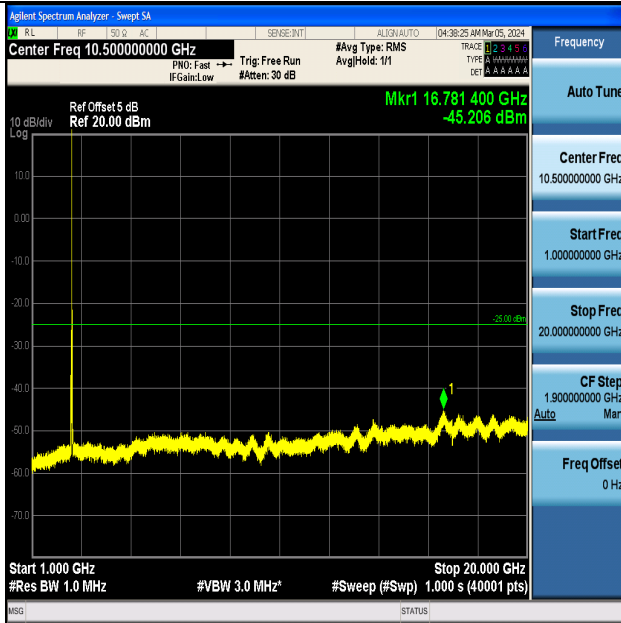

Band7_20MHz_16QAM_21100_1RB#0_1000~20000_1000~20000