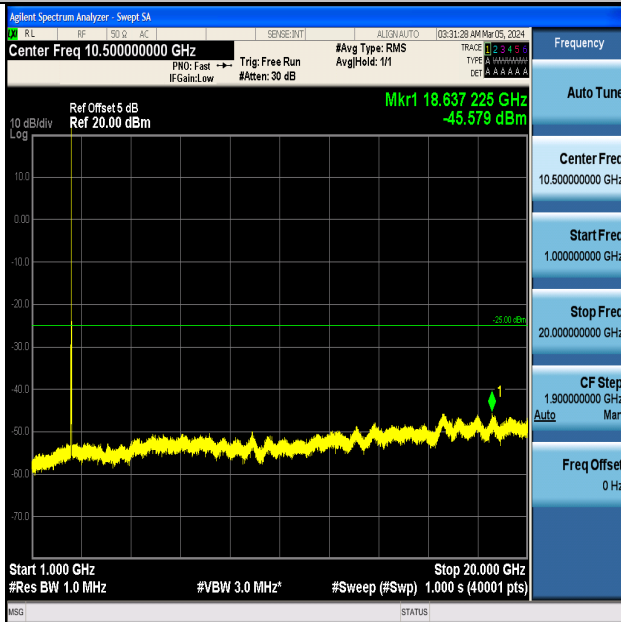

Band7_10MHz_QPSK_20800_1RB#0_1000~20000_1000~20000