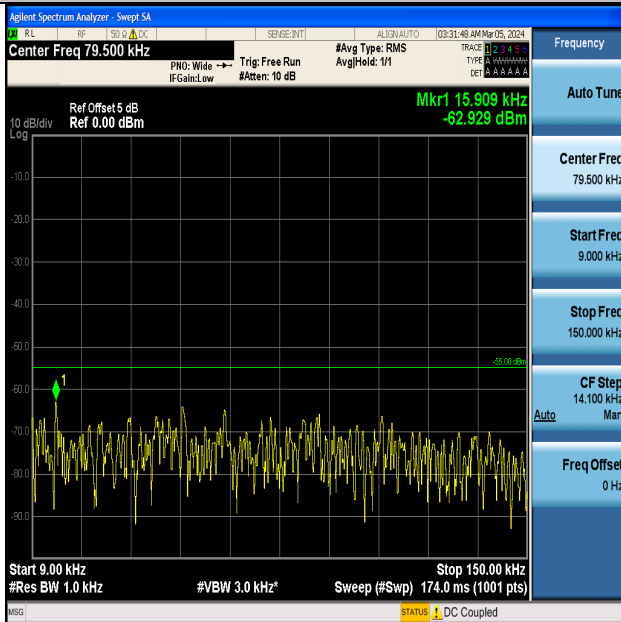

Band7_10MHz_QPSK_20800_1RB#0_0.009~0.15_0.009~0.15

Band7_10MHz_QPSK_20800_1RB#0_0.15~30_0.15~30

Band7_10MHz_QPSK_20800_1RB#0_30~1000_30~1000

Band7_10MHz_QPSK_20800_1RB#0_1000~20000_1000~20000

Band7_10MHz_QPSK_20800_1RB#0_20000~27000_20000~27000