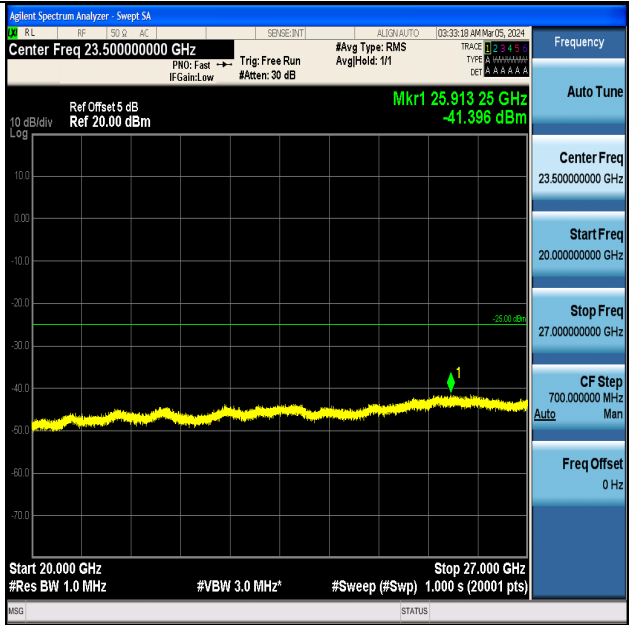

Band7_10MHz_QPSK_21100_1RB#0_0.009~0.15_0.009~0.15

Band7_10MHz_QPSK_21100_1RB#0_0.15~30_0.15~30

Band7_10MHz_QPSK_21100_1RB#0_30~1000_30~1000

Band7_10MHz_QPSK_21100_1RB#0_1000~20000_1000~20000

Band7_10MHz_QPSK_21100_1RB#0_20000~27000_20000~27000