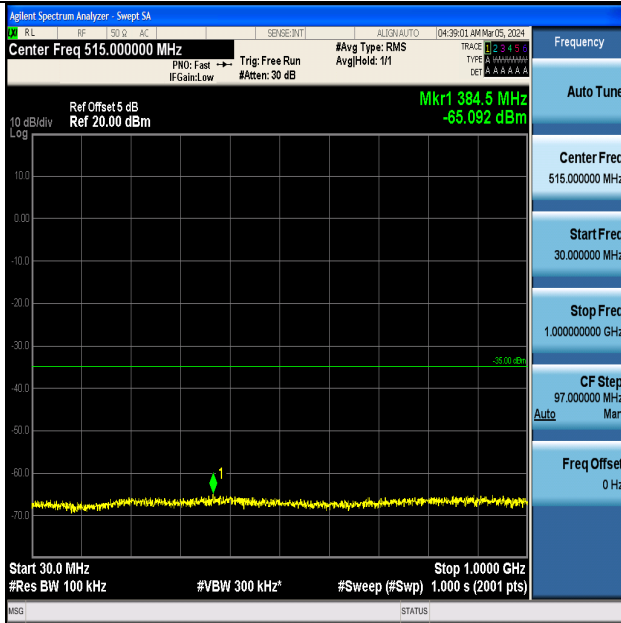

Band7_20MHz_QPSK_21350_1RB#0_30~1000_30~1000