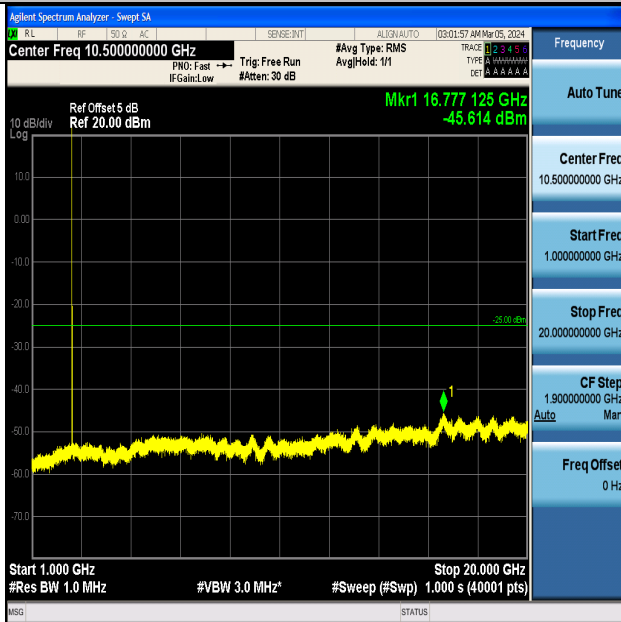

Band7_5MHz_QPSK_21100_1RB#0_0.009~0.15_0.009~0.15

Band7_5MHz_QPSK_21100_1RB#0_0.15~30_0.15~30

Band7_5MHz_QPSK_21100_1RB#0_30~1000_30~1000

Band7_5MHz_QPSK_21100_1RB#0_1000~20000_1000~20000

Band7_5MHz_QPSK_21100_1RB#0_20000~27000_20000~27000