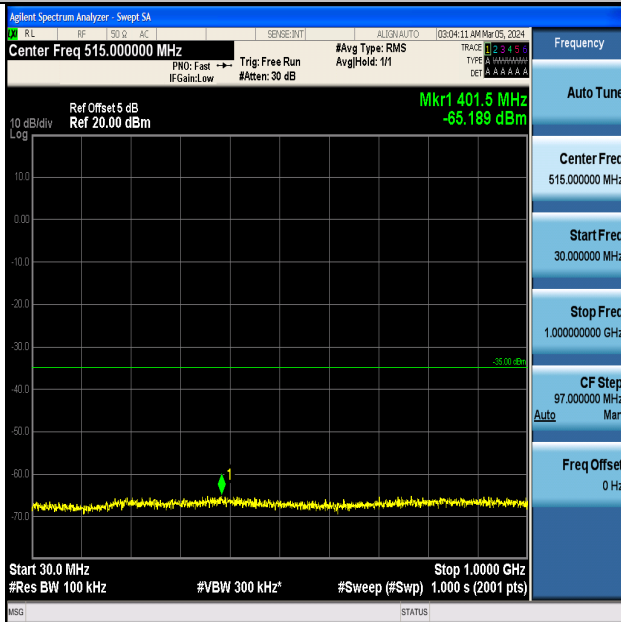

Band7_5MHz_16QAM_21425_1RB#0_30~1000_30~1000