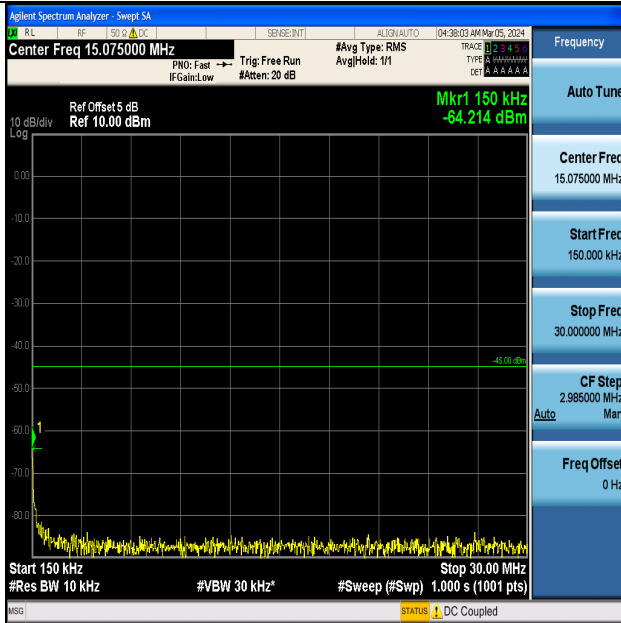

Band7_20MHz_16QAM_21100_1RB#0_0.15~30_0.15~30