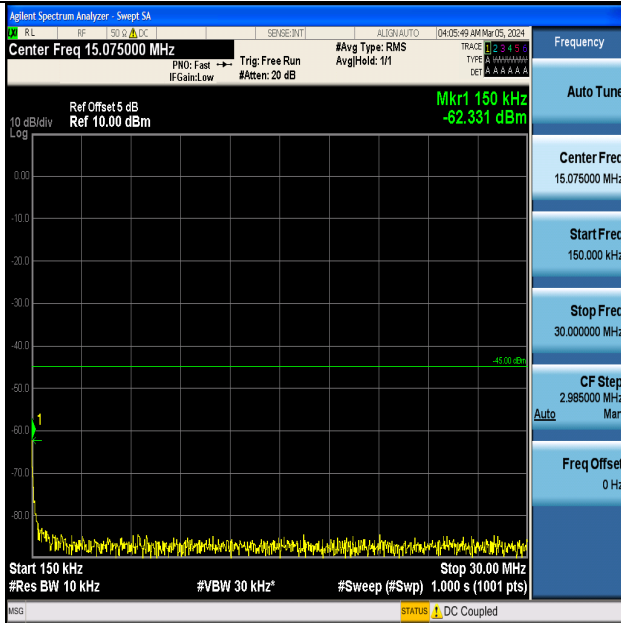

Band7_15MHz_16QAM_21100_1RB#0_0.15~30_0.15~30