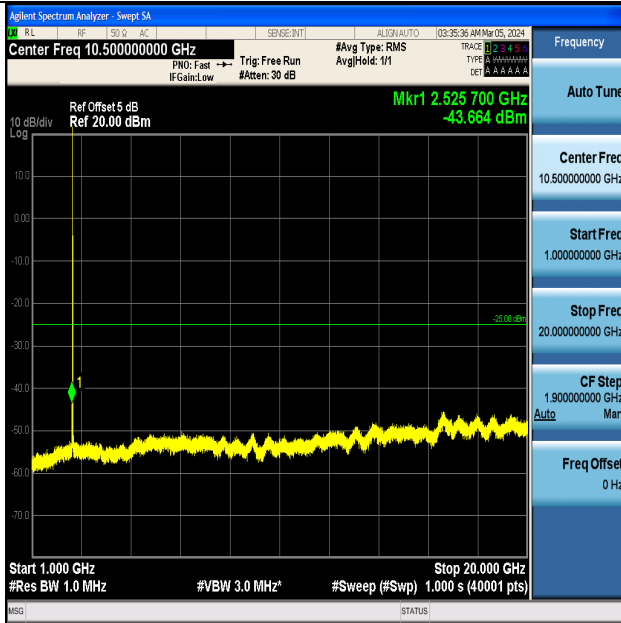

Band7_10MHz_16QAM_21400_1RB#0_1000~20000_1000~20000