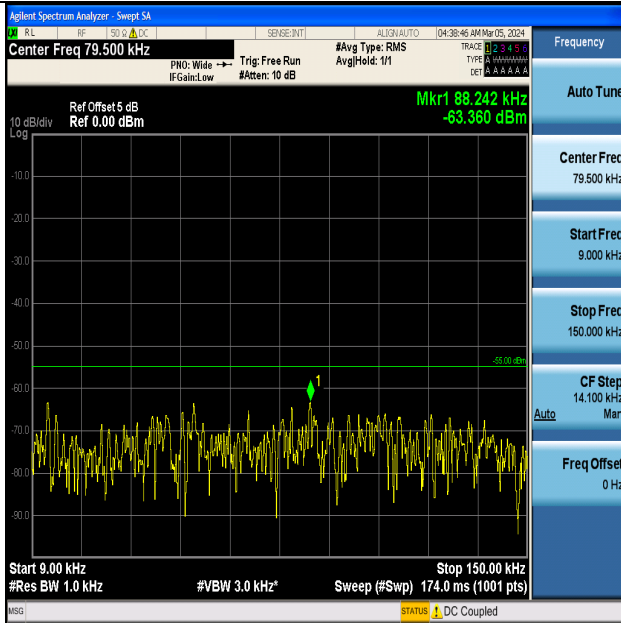

Band7_20MHz_16QAM_21100_1RB#0_0.009~0.15_0.009~0.15

Band7_20MHz_16QAM_21100_1RB#0_0.15~30_0.15~30

Band7_20MHz_16QAM_21100_1RB#0_30~1000_30~1000

Band7_20MHz_16QAM_21100_1RB#0_1000~20000_1000~20000

Band7_20MHz_16QAM_21100_1RB#0_20000~27000_20000~27000