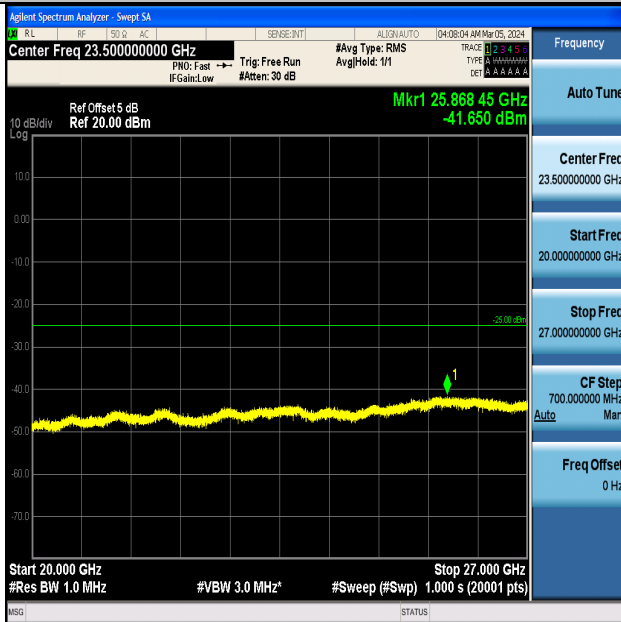

Band7_15MHz_16QAM_21375_1RB#0_0.009~0.15_0.009~0.15

Band7_15MHz_16QAM_21375_1RB#0_0.15~30_0.15~30

Band7_15MHz_16QAM_21375_1RB#0_30~1000_30~1000

Band7_15MHz_16QAM_21375_1RB#0_1000~20000_1000~20000

Band7_15MHz_16QAM_21375_1RB#0_20000~27000_20000~27000