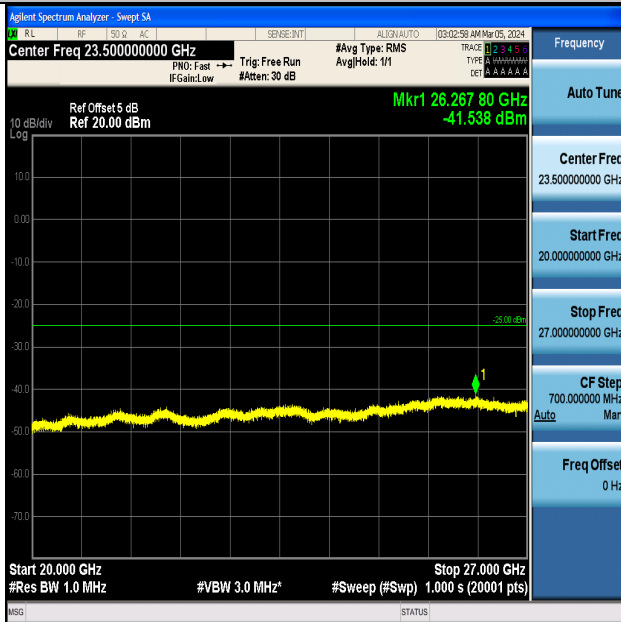

Band7_5MHz_16QAM_21100_1RB#0_0.009~0.15_0.009~0.15

Band7_5MHz_16QAM_21100_1RB#0_0.15~30_0.15~30

Band7_5MHz_16QAM_21100_1RB#0_30~1000_30~1000

Band7_5MHz_16QAM_21100_1RB#0_1000~20000_1000~20000

Band7_5MHz_16QAM_21100_1RB#0_20000~27000_20000~27000