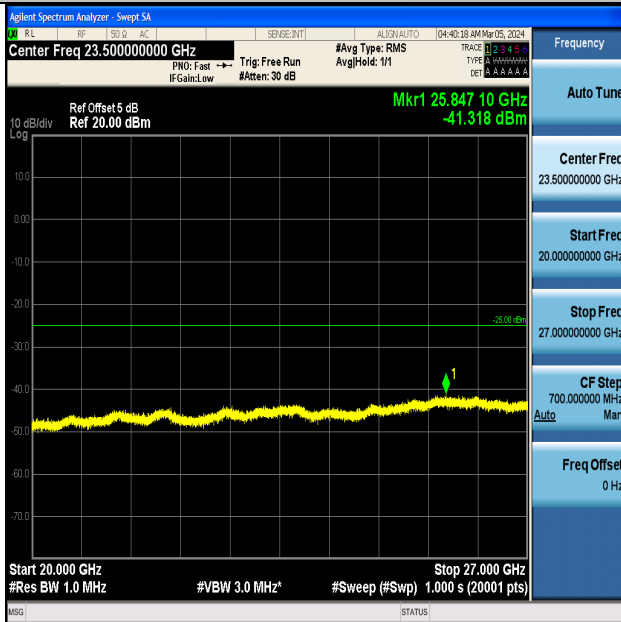

Band7_20MHz_16QAM_21350_1RB#0_0.009~0.15_0.009~0.15

Band7_20MHz_16QAM_21350_1RB#0_0.15~30_0.15~30

Band7_20MHz_16QAM_21350_1RB#0_30~1000_30~1000

Band7_20MHz_16QAM_21350_1RB#0_1000~20000_1000~20000

Band7_20MHz_16QAM_21350_1RB#0_20000~27000_20000~27000