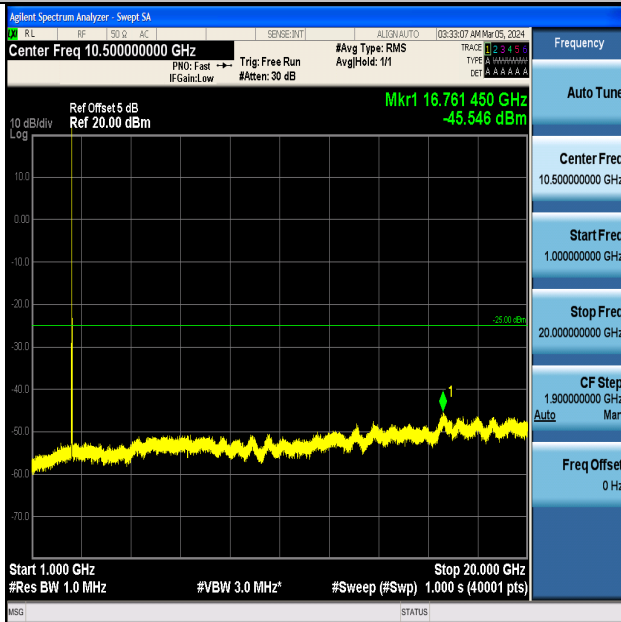

Band7_10MHz_QPSK_21100_1RB#0_1000~20000_1000~20000