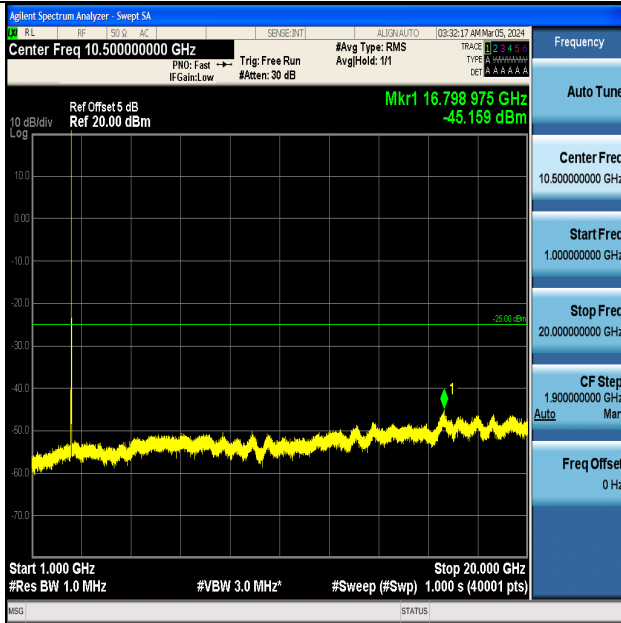

Band7_10MHz_16QAM_20800_1RB#0_1000~20000_1000~20000