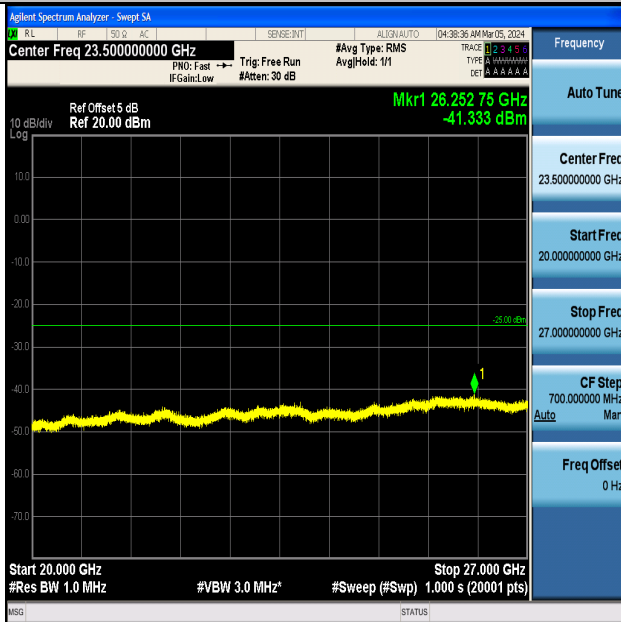

Band7_20MHz_16QAM_21100_1RB#0_0.009~0.15_0.009~0.15

Band7_20MHz_16QAM_21100_1RB#0_0.15~30_0.15~30

Band7_20MHz_16QAM_21100_1RB#0_30~1000_30~1000

Band7_20MHz_16QAM_21100_1RB#0_1000~20000_1000~20000

Band7_20MHz_16QAM_21100_1RB#0_20000~27000_20000~27000