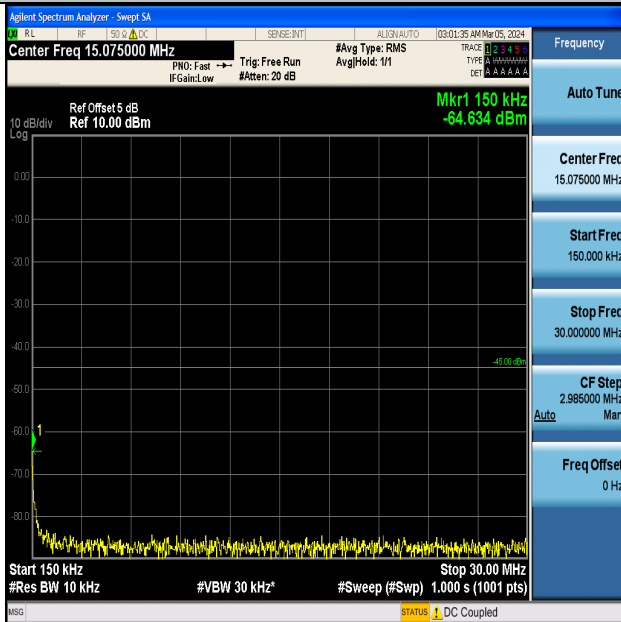

Band7_5MHz_QPSK_21100_1RB#0_0.009~0.15_0.009~0.15

Band7_5MHz_QPSK_21100_1RB#0_0.15~30_0.15~30

Band7_5MHz_QPSK_21100_1RB#0_30~1000_30~1000

Band7_5MHz_QPSK_21100_1RB#0_1000~20000_1000~20000

Band7_5MHz_QPSK_21100_1RB#0_20000~27000_20000~27000