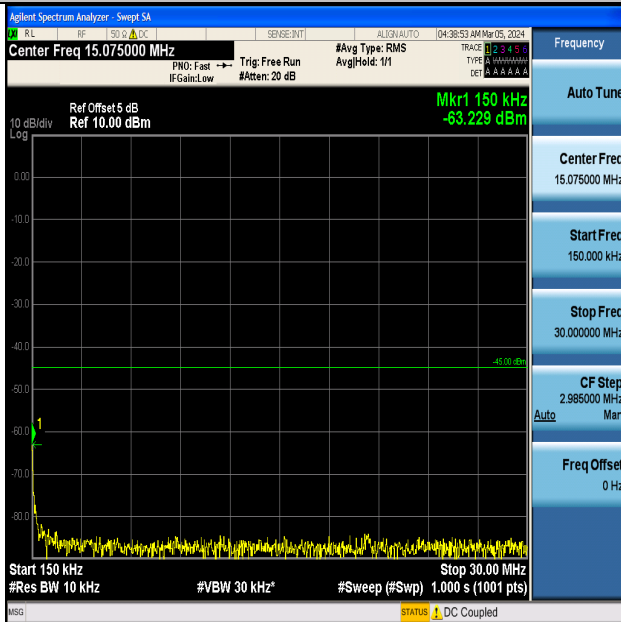

Band7_20MHz_QPSK_21350_1RB#0_0.15~30_0.15~30