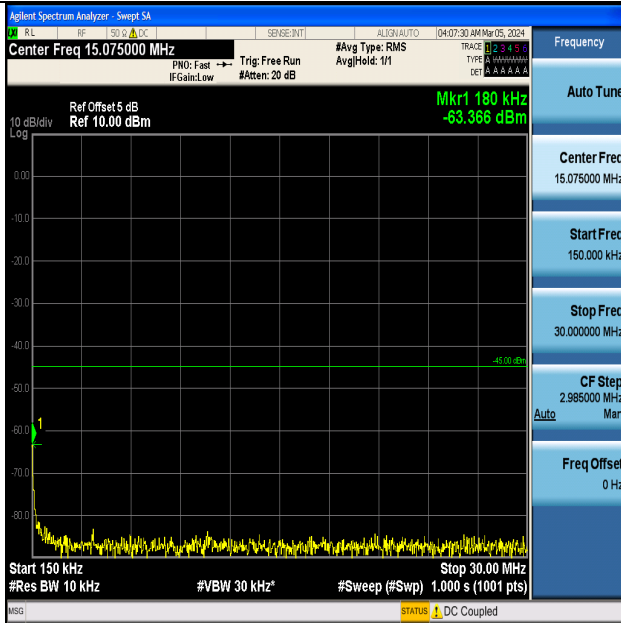

Band7_15MHz_16QAM_21375_1RB#0_0.15~30_0.15~30