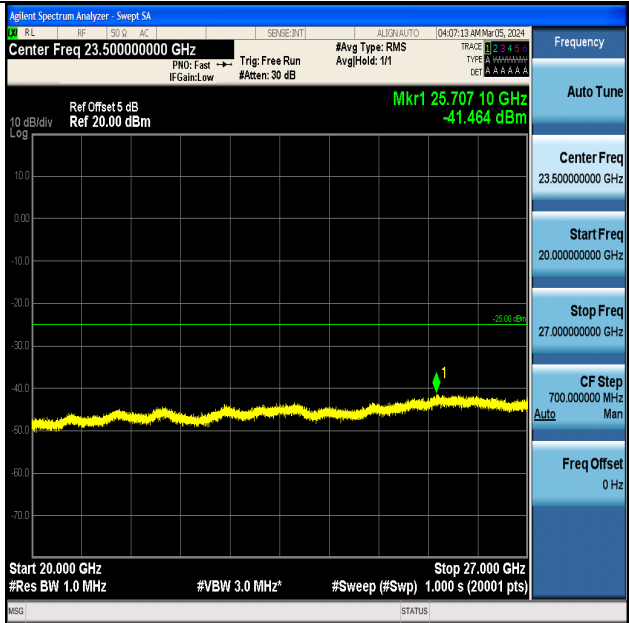

Band7_15MHz_QPSK_21375_1RB#0_0.009~0.15_0.009~0.15

Band7_15MHz_QPSK_21375_1RB#0_0.15~30_0.15~30

Band7_15MHz_QPSK_21375_1RB#0_30~1000_30~1000

Band7_15MHz_QPSK_21375_1RB#0_1000~20000_1000~20000

Band7_15MHz_QPSK_21375_1RB#0_20000~27000_20000~27000