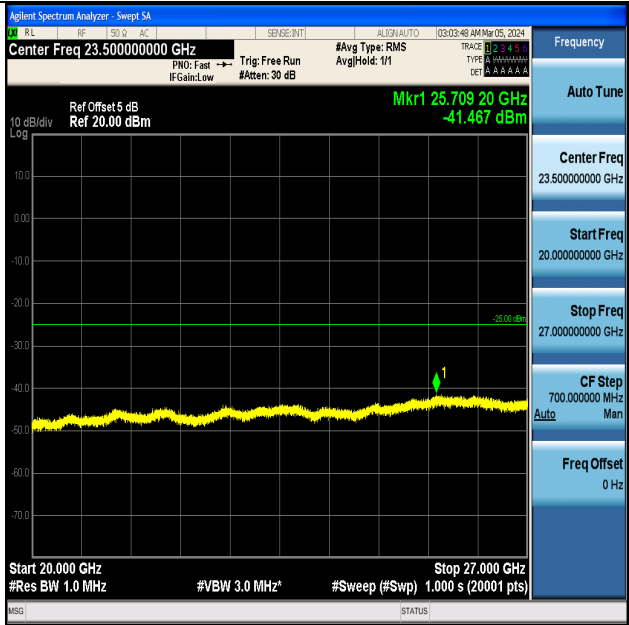

Band7_5MHz_QPSK_21425_1RB#0_0.009~0.15_0.009~0.15

Band7_5MHz_QPSK_21425_1RB#0_0.15~30_0.15~30

Band7_5MHz_QPSK_21425_1RB#0_30~1000_30~1000

Band7_5MHz_QPSK_21425_1RB#0_1000~20000_1000~20000

Band7_5MHz_QPSK_21425_1RB#0_20000~27000_20000~27000