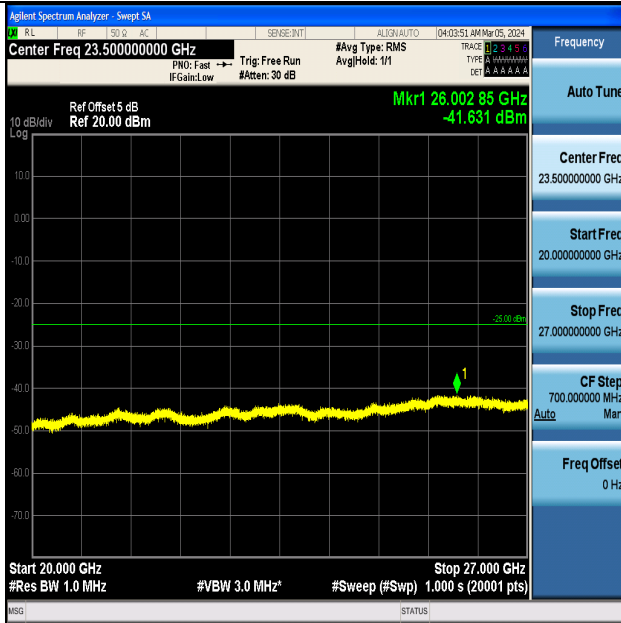

Band7_15MHz_QPSK_20825_1RB#0_0.009~0.15_0.009~0.15

Band7_15MHz_QPSK_20825_1RB#0_0.15~30_0.15~30

Band7_15MHz_QPSK_20825_1RB#0_30~1000_30~1000

Band7_15MHz_QPSK_20825_1RB#0_1000~20000_1000~20000

Band7_15MHz_QPSK_20825_1RB#0_20000~27000_20000~27000