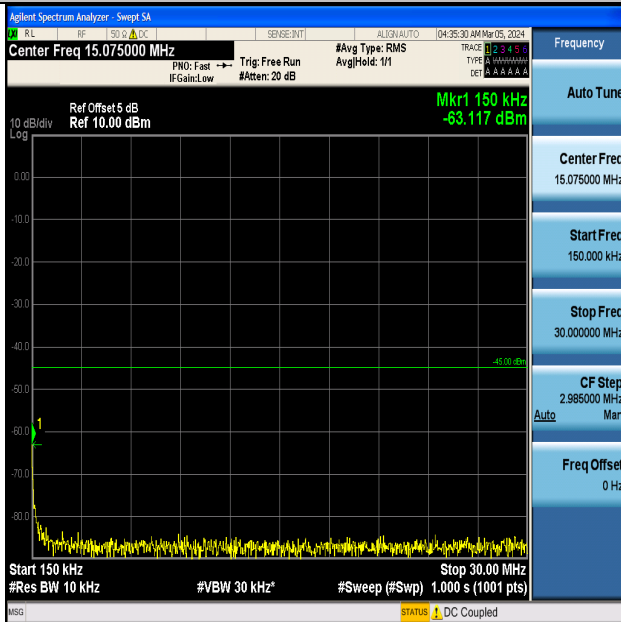

Band7_20MHz_QPSK_20850_1RB#0_0.15~30_0.15~30