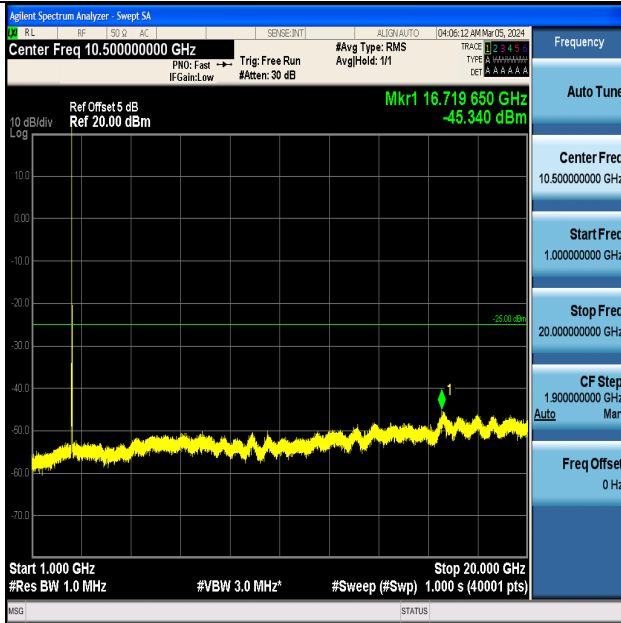

Band7_15MHz_16QAM_21100_1RB#0_1000~20000_1000~20000