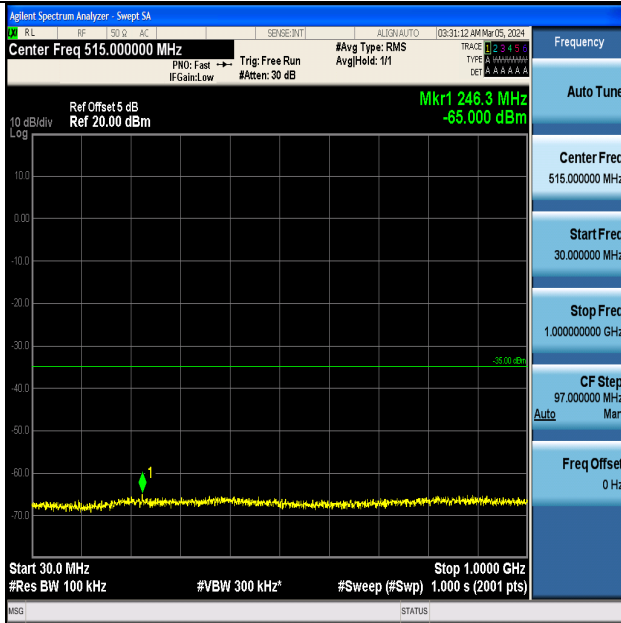

Band7_10MHz_QPSK_20800_1RB#0_30~1000_30~1000