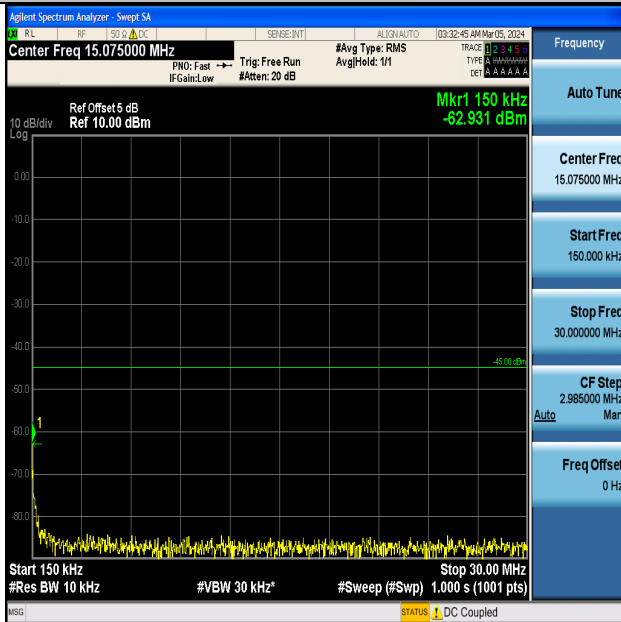

Band7_10MHz_QPSK_21100_1RB#0_0.15~30_0.15~30