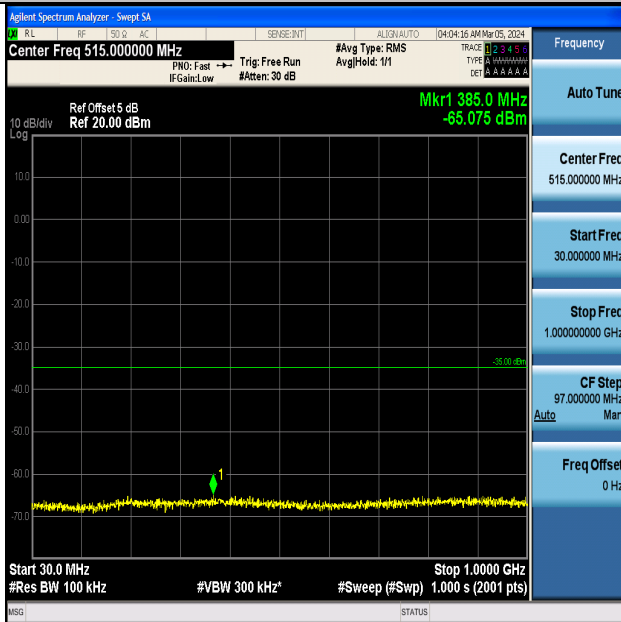

Band7_15MHz_16QAM_20825_1RB#0_30~1000_30~1000