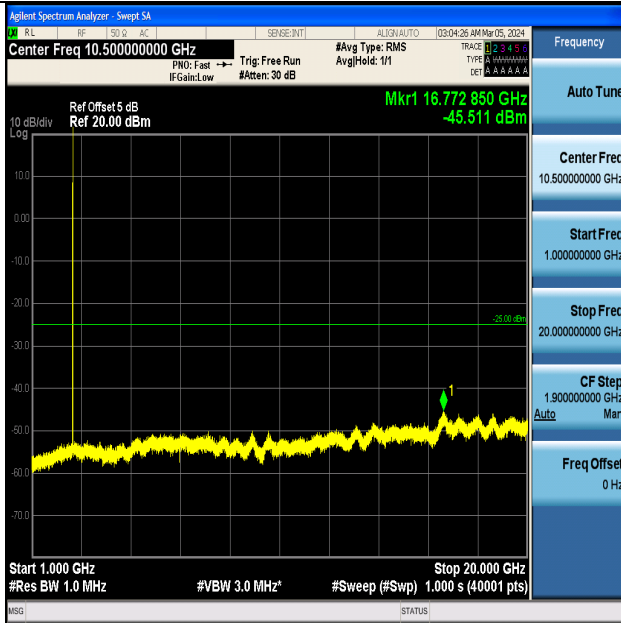

Band7_5MHz_16QAM_21425_1RB#0_1000~20000_1000~20000