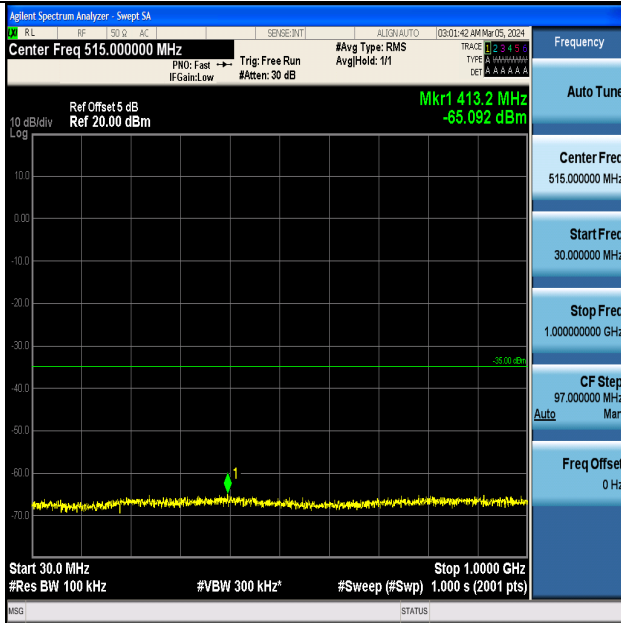

Band7_5MHz_QPSK_21100_1RB#0_0.009~0.15_0.009~0.15

Band7_5MHz_QPSK_21100_1RB#0_0.15~30_0.15~30

Band7_5MHz_QPSK_21100_1RB#0_30~1000_30~1000

Band7_5MHz_QPSK_21100_1RB#0_1000~20000_1000~20000

Band7_5MHz_QPSK_21100_1RB#0_20000~27000_20000~27000