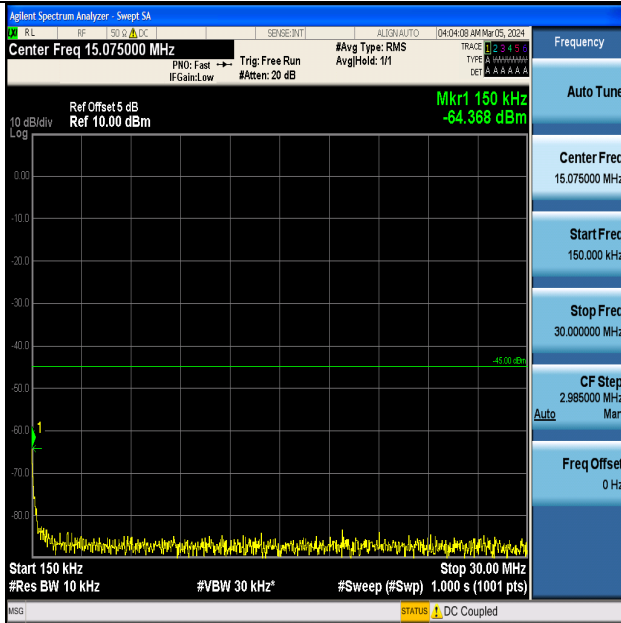

Band7_15MHz_16QAM_20825_1RB#0_0.15~30_0.15~30