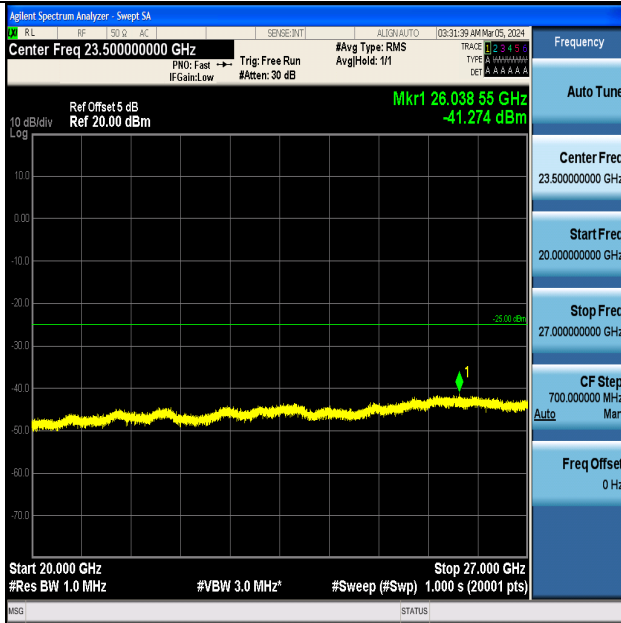

Band7_10MHz_QPSK_20800_1RB#0_0.009~0.15_0.009~0.15

Band7_10MHz_QPSK_20800_1RB#0_0.15~30_0.15~30

Band7_10MHz_QPSK_20800_1RB#0_30~1000_30~1000

Band7_10MHz_QPSK_20800_1RB#0_1000~20000_1000~20000

Band7_10MHz_QPSK_20800_1RB#0_20000~27000_20000~27000

Band7_10MHz_16QAM_20800_1RB#0_0.009~0.15_0.009~0.15

Band7_10MHz_16QAM_20800_1RB#0_0.15~30_0.15~30

Band7_10MHz_16QAM_20800_1RB#0_30~1000_30~1000

Band7_10MHz_16QAM_20800_1RB#0_1000~20000_1000~20000

Band7_10MHz_16QAM_20800_1RB#0_20000~27000_20000~27000