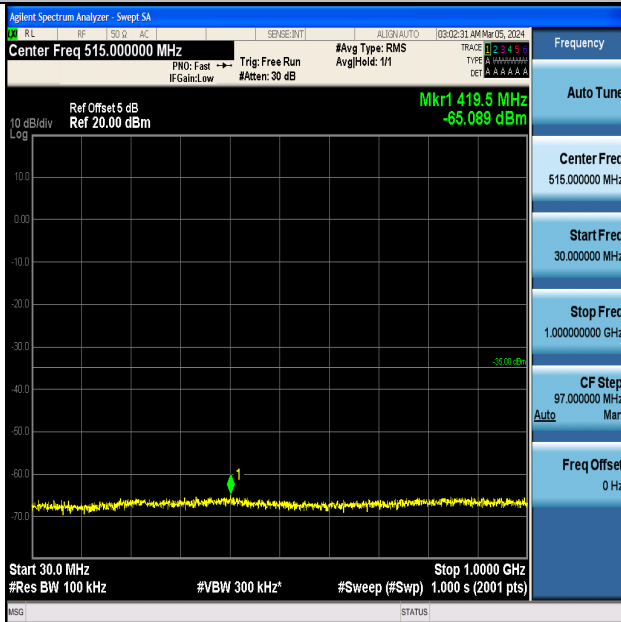

Band7_5MHz_16QAM_21100_1RB#0_30~1000_30~1000