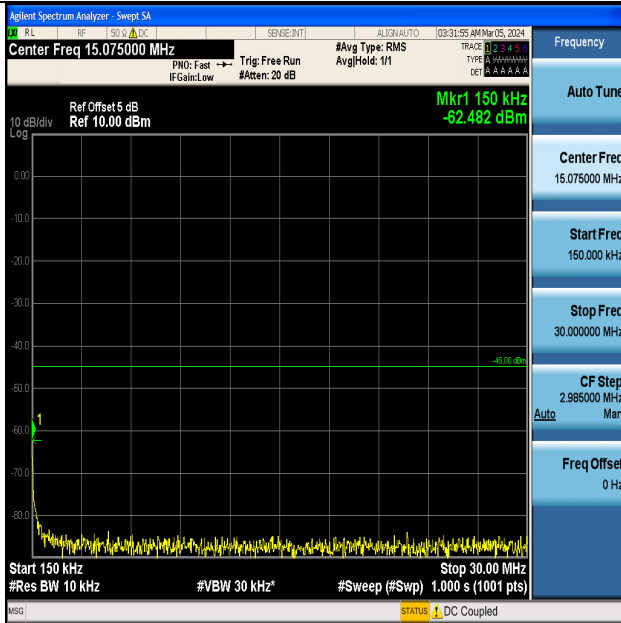

Band7_10MHz_16QAM_20800_1RB#0_0.15~30_0.15~30