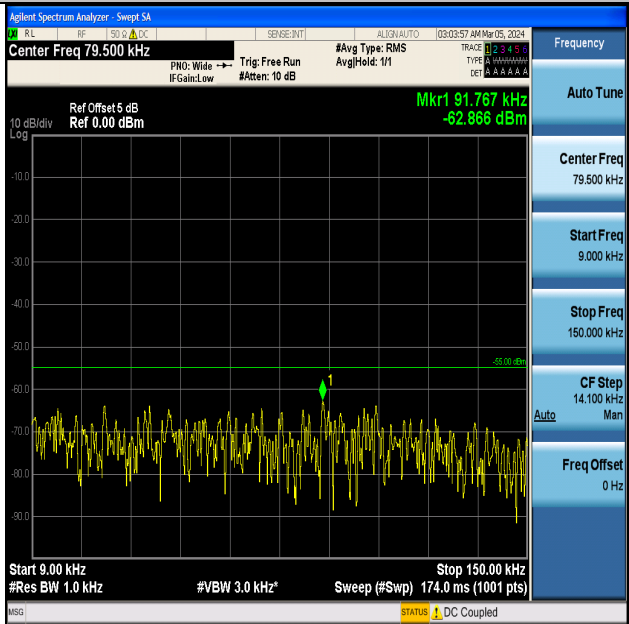

Band7_5MHz_QPSK_21425_1RB#0_0.009~0.15_0.009~0.15

Band7_5MHz_QPSK_21425_1RB#0_0.15~30_0.15~30

Band7_5MHz_QPSK_21425_1RB#0_30~1000_30~1000

Band7_5MHz_QPSK_21425_1RB#0_1000~20000_1000~20000

Band7_5MHz_QPSK_21425_1RB#0_20000~27000_20000~27000