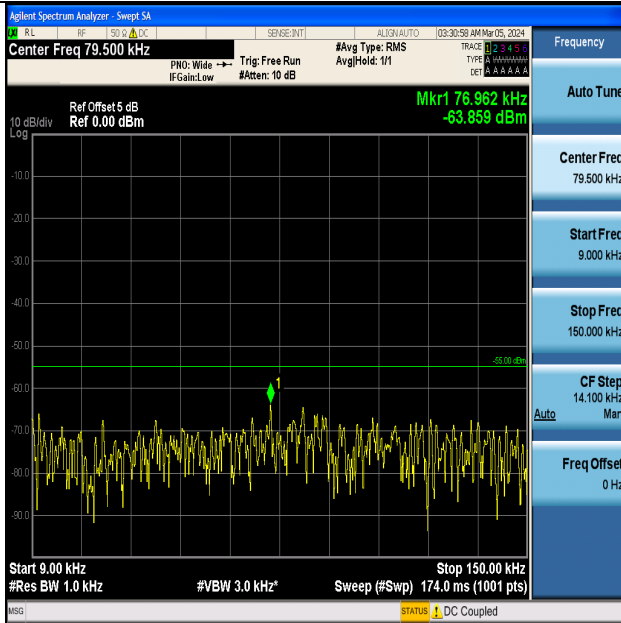

Band7_5MHz_16QAM_21425_1RB#0_0.009~0.15_0.009~0.15

Band7_5MHz_16QAM_21425_1RB#0_0.15~30_0.15~30

Band7_5MHz_16QAM_21425_1RB#0_30~1000_30~1000

Band7_5MHz_16QAM_21425_1RB#0_1000~20000_1000~20000

Band7_5MHz_16QAM_21425_1RB#0_20000~27000_20000~27000