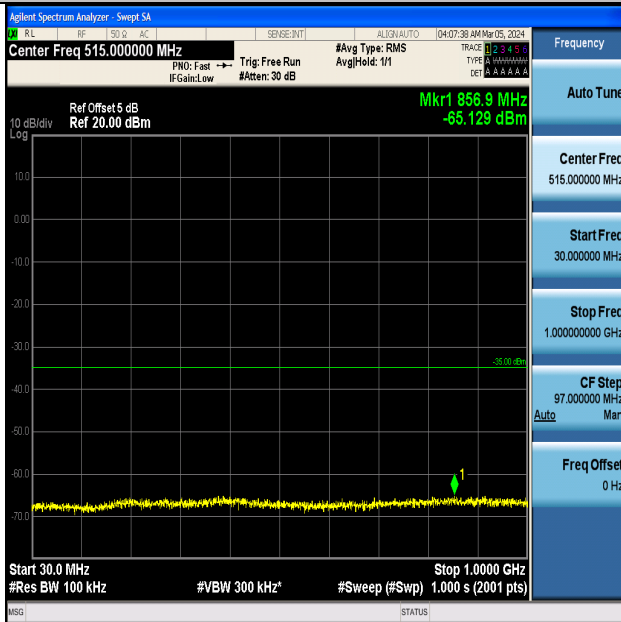

Band7_15MHz_16QAM_21375_1RB#0_30~1000_30~1000