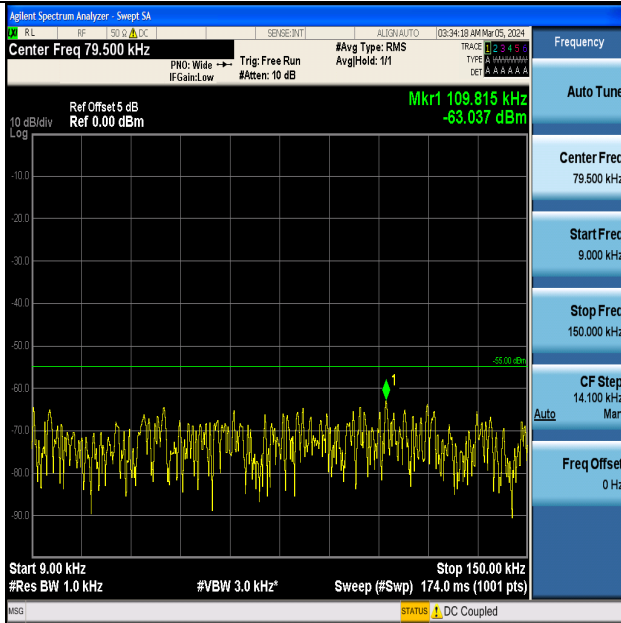

Band7_10MHz_16QAM_21100_1RB#0_0.009~0.15_0.009~0.15

Band7_10MHz_16QAM_21100_1RB#0_0.15~30_0.15~30

Band7_10MHz_16QAM_21100_1RB#0_30~1000_30~1000

Band7_10MHz_16QAM_21100_1RB#0_1000~20000_1000~20000

Band7_10MHz_16QAM_21100_1RB#0_20000~27000_20000~27000