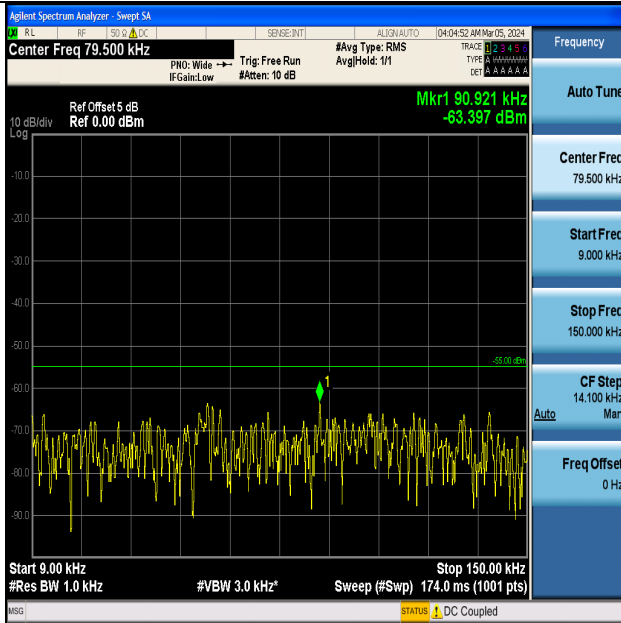

Band7_15MHz_16QAM_20825_1RB#0_0.009~0.15_0.009~0.15

Band7_15MHz_16QAM_20825_1RB#0_0.15~30_0.15~30

Band7_15MHz_16QAM_20825_1RB#0_30~1000_30~1000

Band7_15MHz_16QAM_20825_1RB#0_1000~20000_1000~20000

Band7_15MHz_16QAM_20825_1RB#0_20000~27000_20000~27000