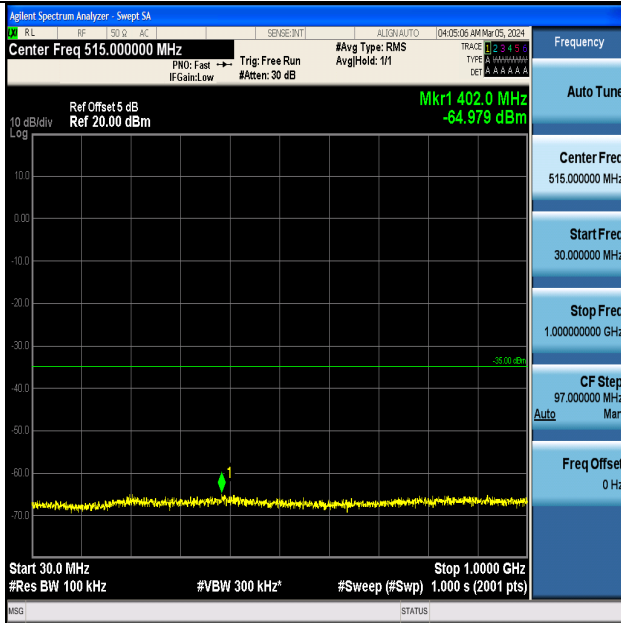

Band7_15MHz_QPSK_21100_1RB#0_30~1000_30~1000