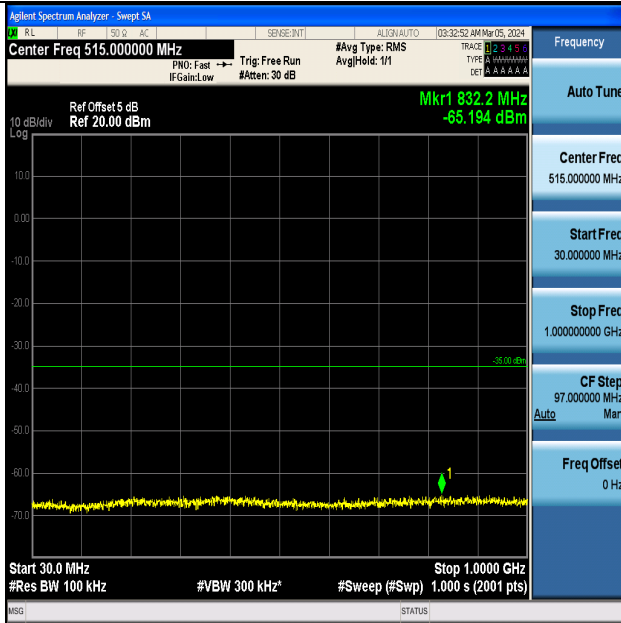

Band7_10MHz_QPSK_21100_1RB#0_30~1000_30~1000