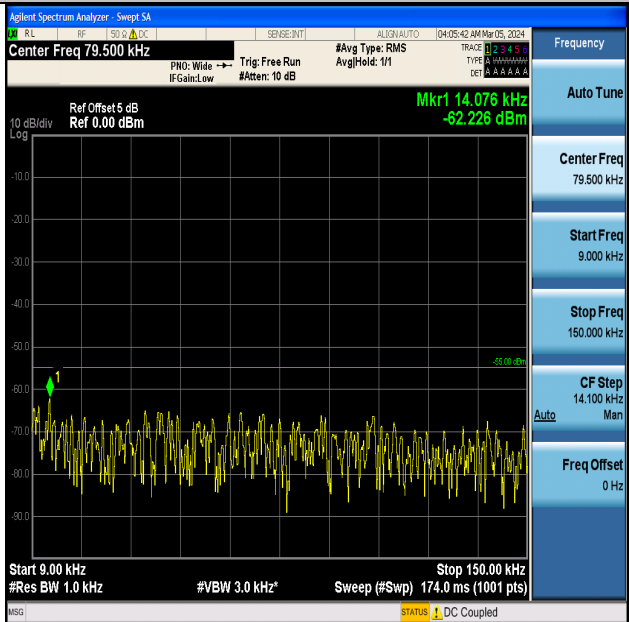

Band7_15MHz_QPSK_21100_1RB#0_0.009~0.15_0.009~0.15

Band7_15MHz_QPSK_21100_1RB#0_0.15~30_0.15~30

Band7_15MHz_QPSK_21100_1RB#0_30~1000_30~1000

Band7_15MHz_QPSK_21100_1RB#0_1000~20000_1000~20000

Band7_15MHz_QPSK_21100_1RB#0_20000~27000_20000~27000