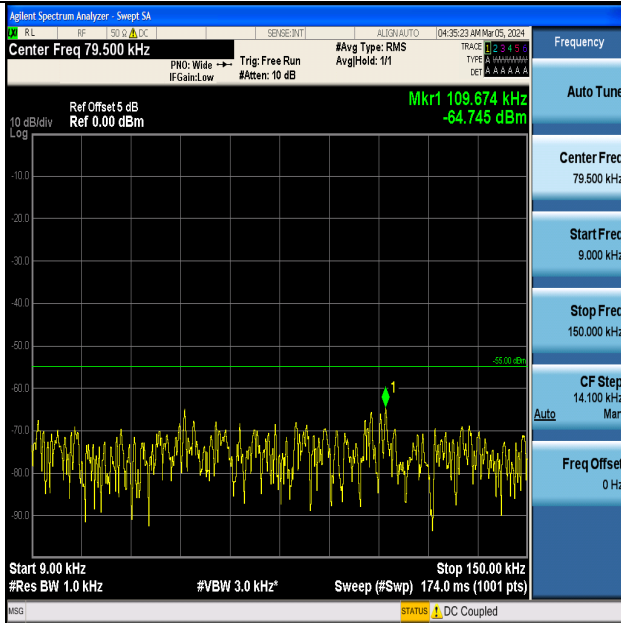

Band7_15MHz_16QAM_21375_1RB#0_0.009~0.15_0.009~0.15

Band7_15MHz_16QAM_21375_1RB#0_0.15~30_0.15~30

Band7_15MHz_16QAM_21375_1RB#0_30~1000_30~1000

Band7_15MHz_16QAM_21375_1RB#0_1000~20000_1000~20000

Band7_15MHz_16QAM_21375_1RB#0_20000~27000_20000~27000