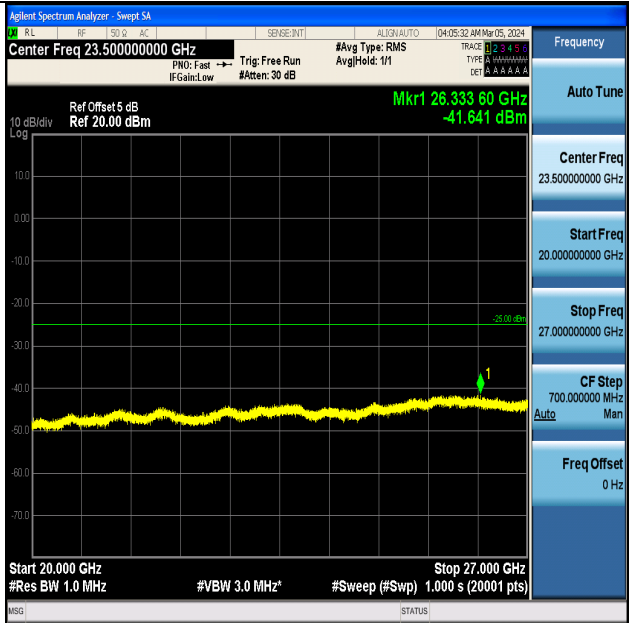

Band7_15MHz_QPSK_21100_1RB#0_0.009~0.15_0.009~0.15

Band7_15MHz_QPSK_21100_1RB#0_0.15~30_0.15~30

Band7_15MHz_QPSK_21100_1RB#0_30~1000_30~1000

Band7_15MHz_QPSK_21100_1RB#0_1000~20000_1000~20000

Band7_15MHz_QPSK_21100_1RB#0_20000~27000_20000~27000