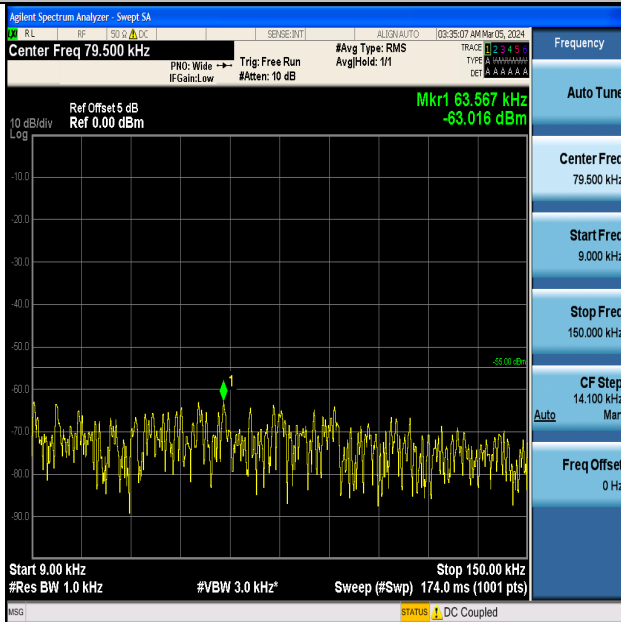

Band7_10MHz_QPSK_21400_1RB#0_0.009~0.15_0.009~0.15

Band7_10MHz_QPSK_21400_1RB#0_0.15~30_0.15~30

Band7_10MHz_QPSK_21400_1RB#0_30~1000_30~1000

Band7_10MHz_QPSK_21400_1RB#0_1000~20000_1000~20000

Band7_10MHz_QPSK_21400_1RB#0_20000~27000_20000~27000