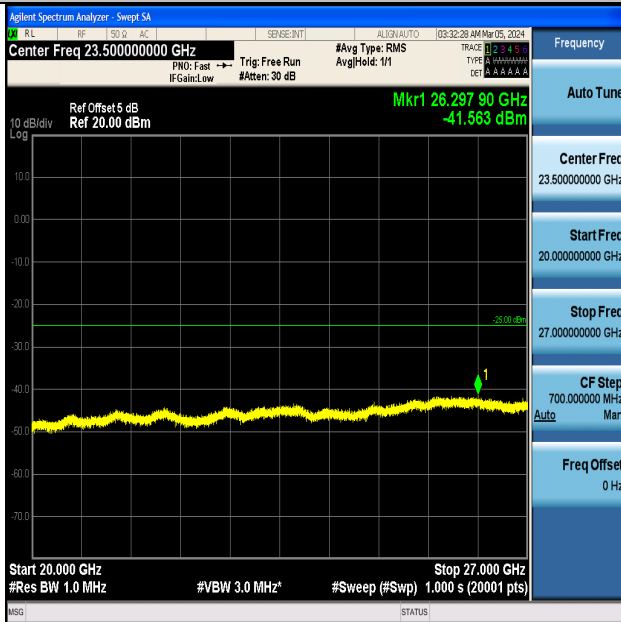

Band7_10MHz_16QAM_20800_1RB#0_0.009~0.15_0.009~0.15

Band7_10MHz_16QAM_20800_1RB#0_0.15~30_0.15~30

Band7_10MHz_16QAM_20800_1RB#0_30~1000_30~1000

Band7_10MHz_16QAM_20800_1RB#0_1000~20000_1000~20000

Band7_10MHz_16QAM_20800_1RB#0_20000~27000_20000~27000