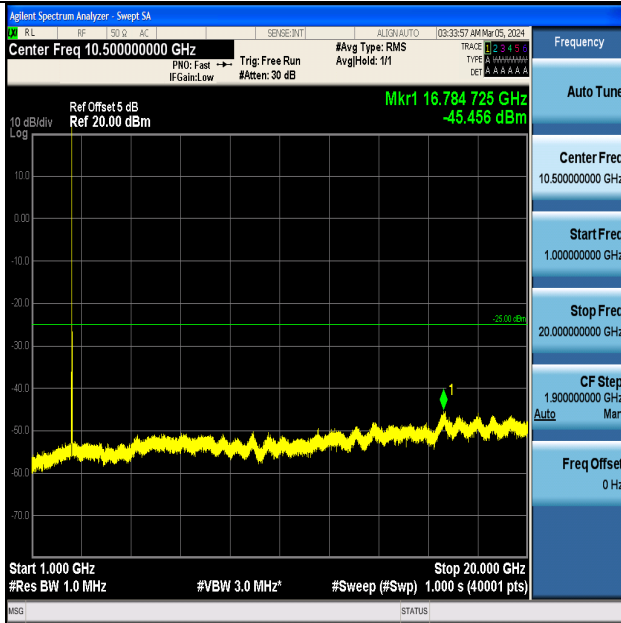

Band7_10MHz_16QAM_21100_1RB#0_1000~20000_1000~20000