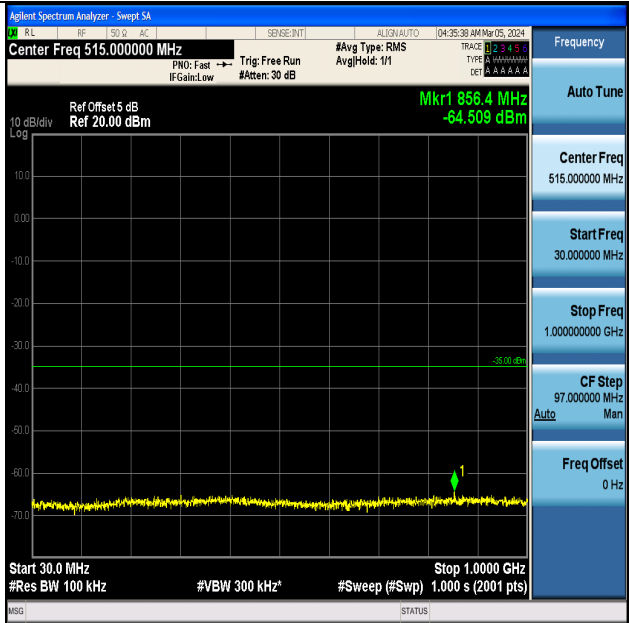

Band7_20MHz_QPSK_20850_1RB#0_30~1000_30~1000