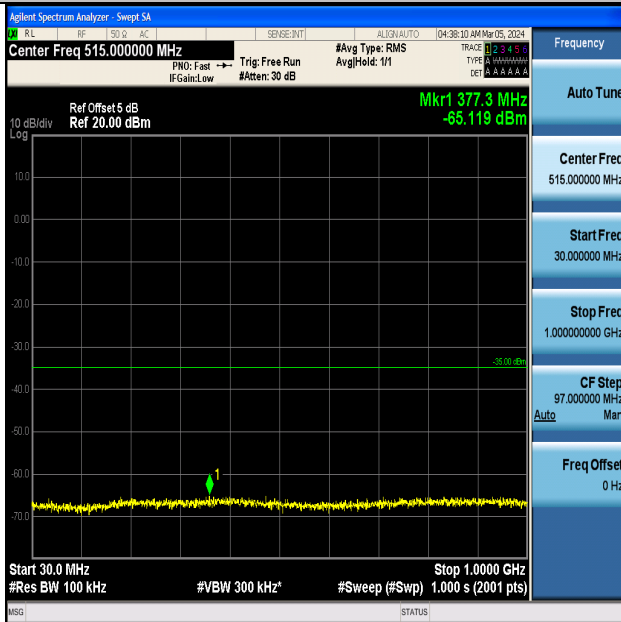

Band7_20MHz_16QAM_21100_1RB#0_30~1000_30~1000