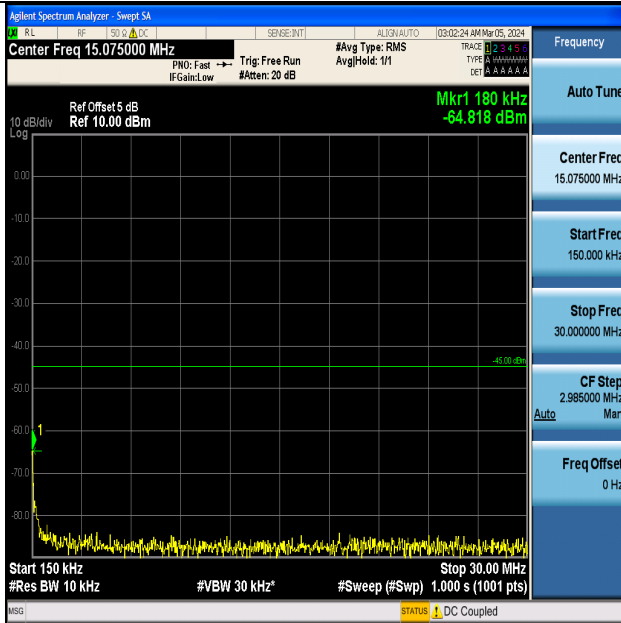

Band7_5MHz_16QAM_21100_1RB#0_0.15~30_0.15~30