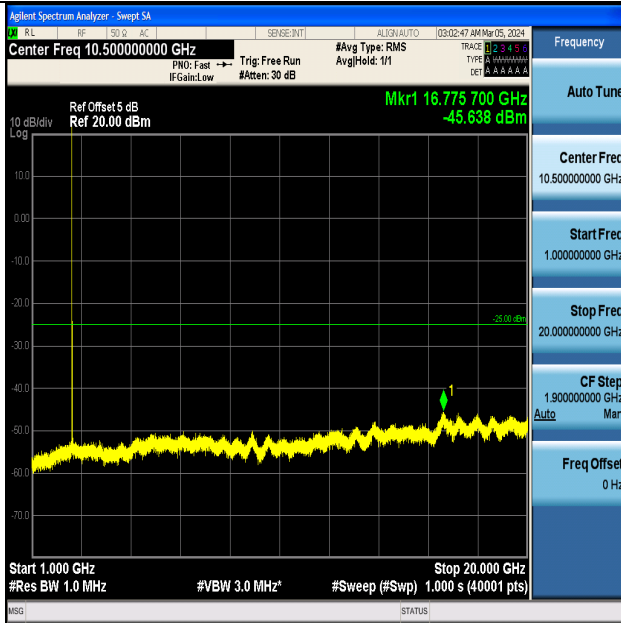

Band7_5MHz_16QAM_21100_1RB#0_1000~20000_1000~20000