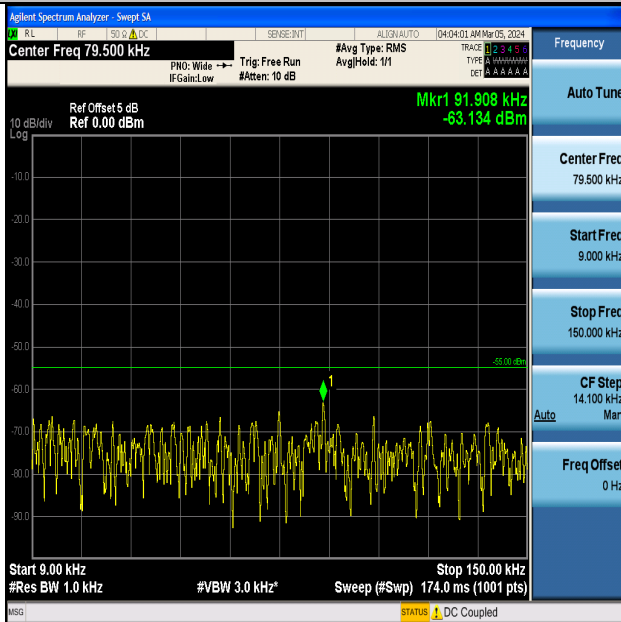

Band7_15MHz_QPSK_20825_1RB#0_0.009~0.15_0.009~0.15

Band7_15MHz_QPSK_20825_1RB#0_0.15~30_0.15~30

Band7_15MHz_QPSK_20825_1RB#0_30~1000_30~1000

Band7_15MHz_QPSK_20825_1RB#0_1000~20000_1000~20000

Band7_15MHz_QPSK_20825_1RB#0_20000~27000_20000~27000