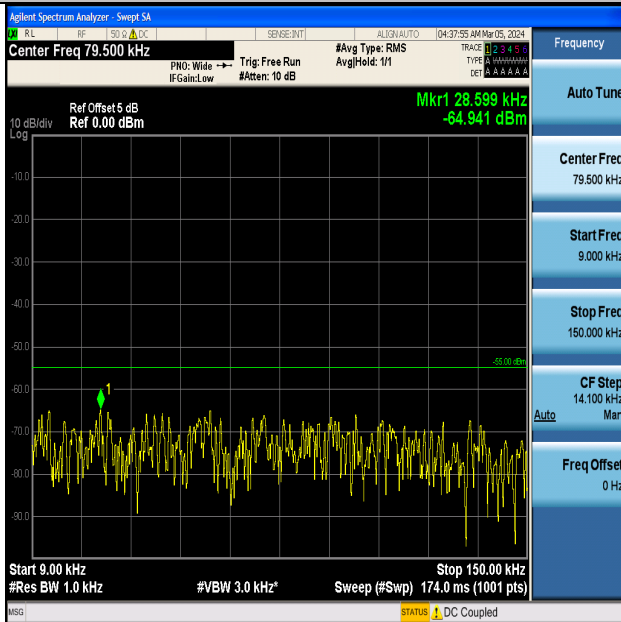

Band7_20MHz_QPSK_21100_1RB#0_0.009~0.15_0.009~0.15

Band7_20MHz_QPSK_21100_1RB#0_0.15~30_0.15~30

Band7_20MHz_QPSK_21100_1RB#0_30~1000_30~1000

Band7_20MHz_QPSK_21100_1RB#0_1000~20000_1000~20000

Band7_20MHz_QPSK_21100_1RB#0_20000~27000_20000~27000