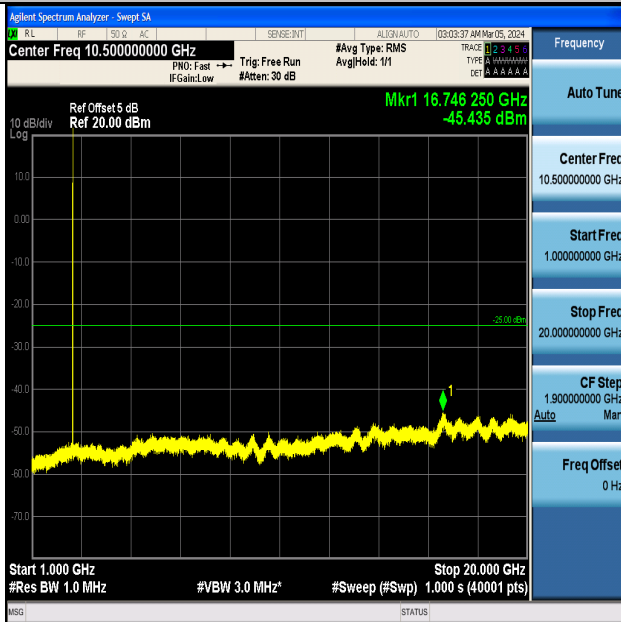

Band7_5MHz_QPSK_21425_1RB#0_1000~20000_1000~20000