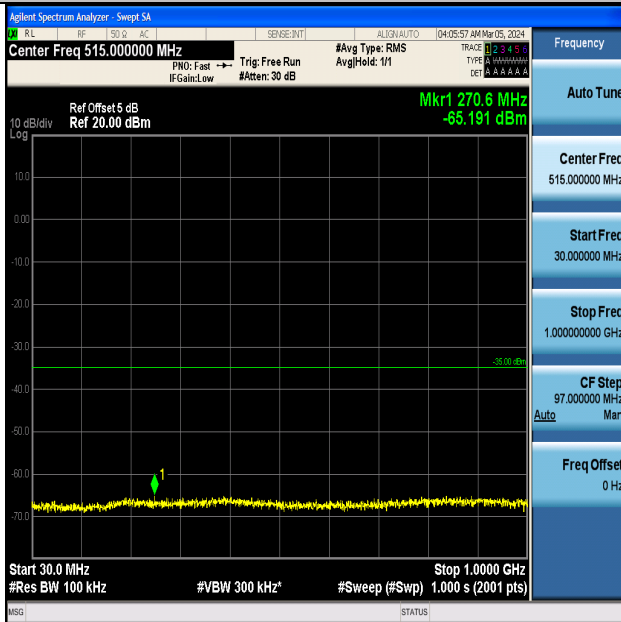

Band7_15MHz_16QAM_21100_1RB#0_30~1000_30~1000