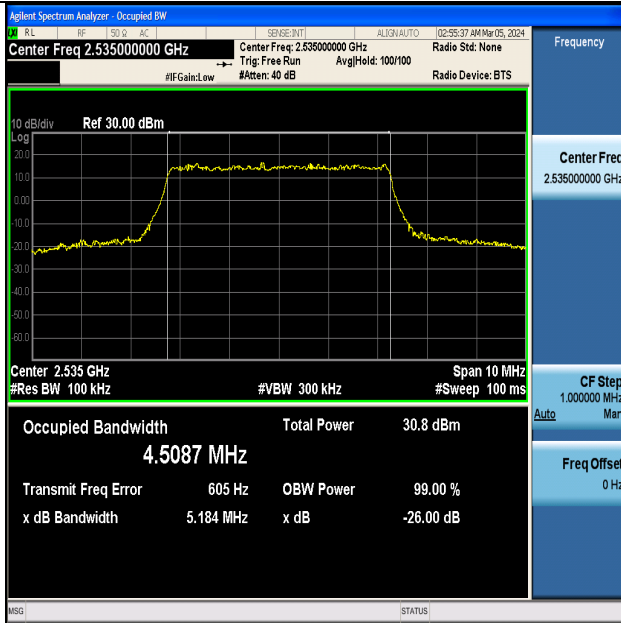

Band7-5MHz-QPSK-21100-25RB#0-PASS