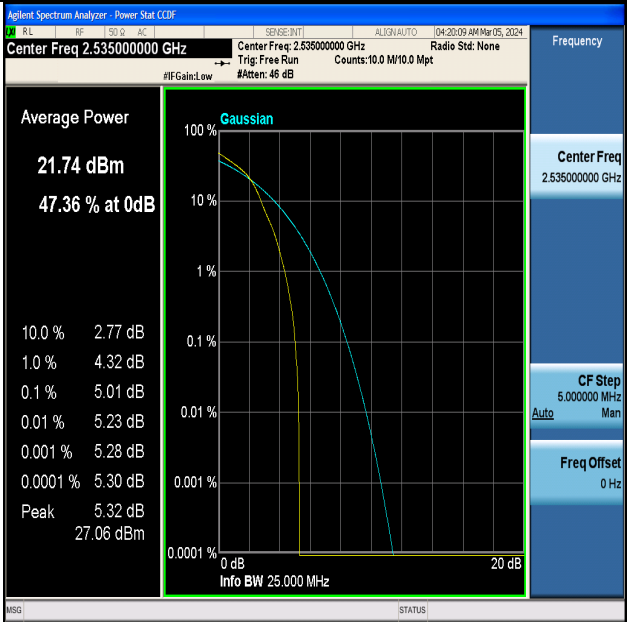

Band7-10MHz-16QAM-21400-1RB#0-PASS

Band7-10MHz-QPSK-21400-50RB#0-PASS

Band7-10MHz-16QAM-21400-50RB#0-PASS

Band7-15MHz-QPSK-20825-1RB#0-PASS

Band7-15MHz-16QAM-20825-1RB#0-PASS

Band7-15MHz-QPSK-21100-1RB#0-PASS