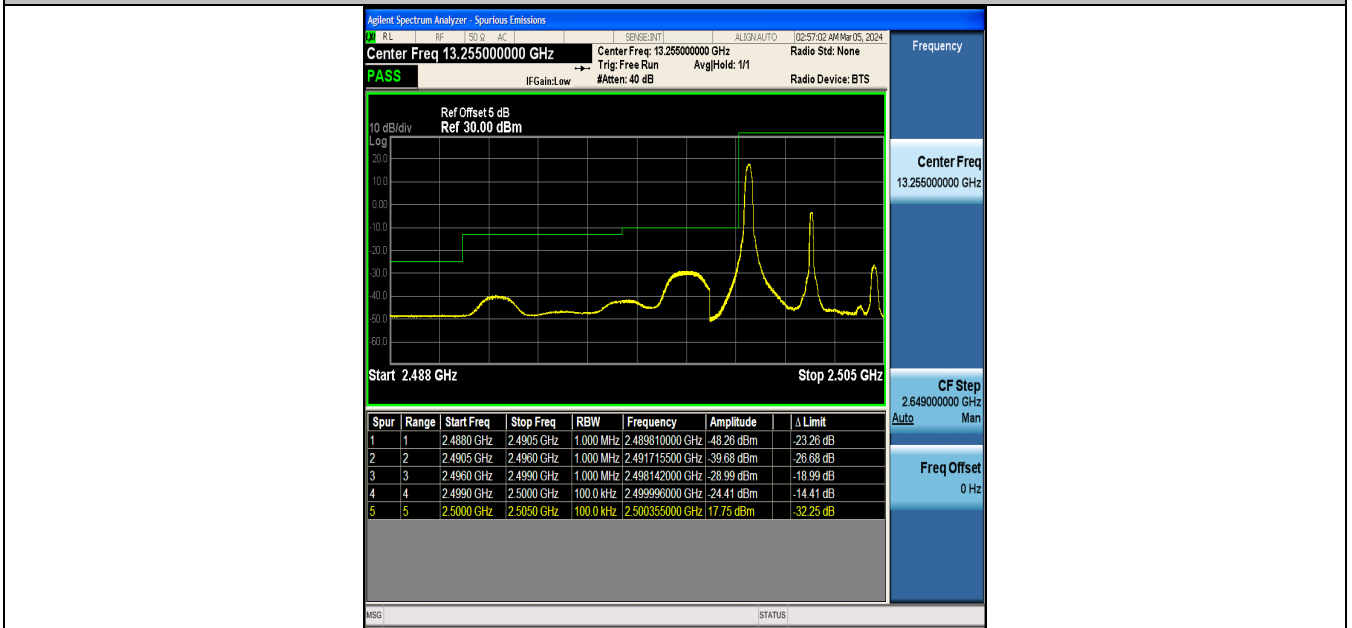

Band7_5MHz_16QAM_20775_1RB#0