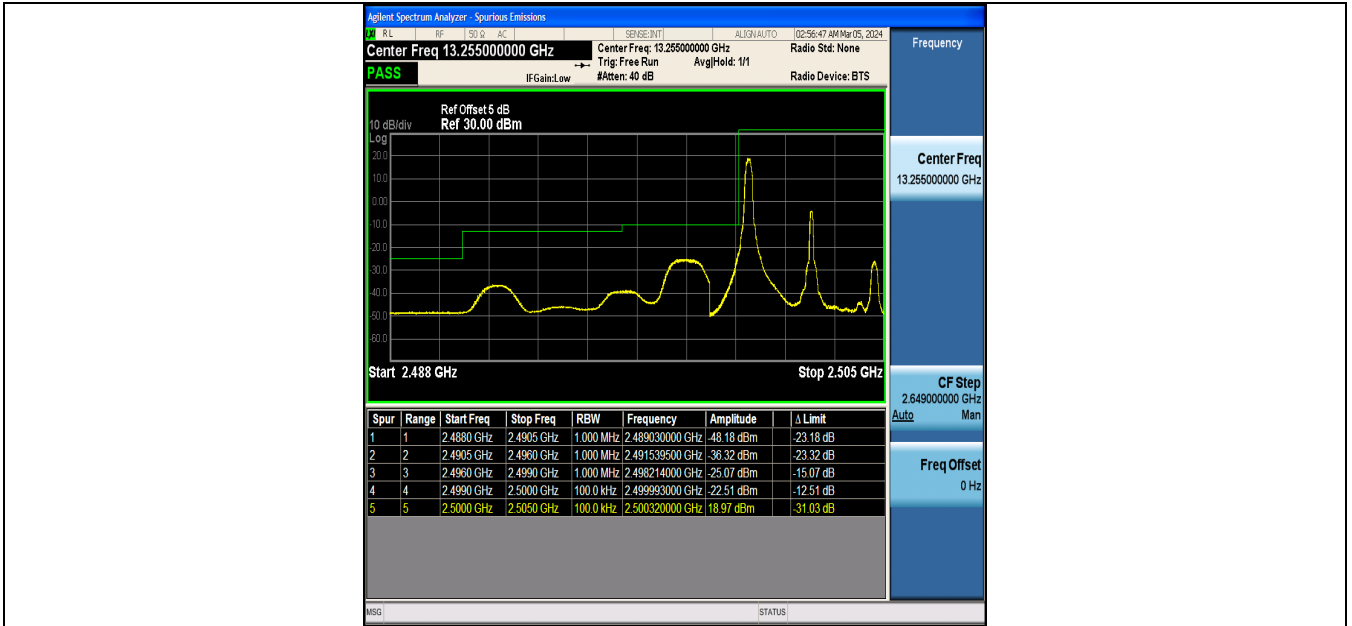

Test Graphs

Band7_5MHz_QPSK_20775_1RB#0