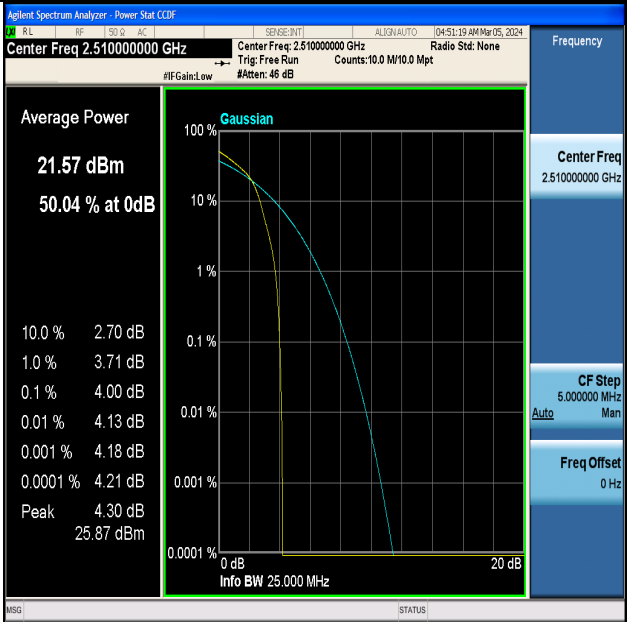

Band7-20MHz-QPSK-20850-1RB#0-PASS

Band7-20MHz-16QAM-20850-1RB#0-PASS