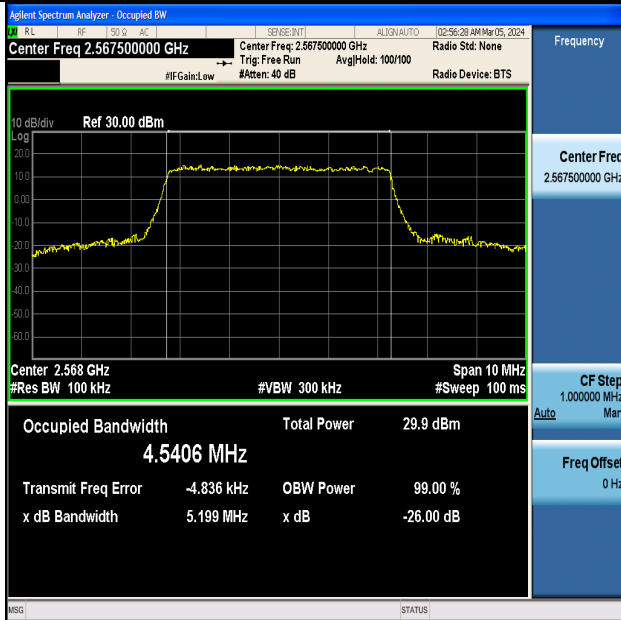

Test Graphs

Band7-5MHz-QPSK-20775-25RB#0-PASS

Band7-5MHz-16QAM-20775-25RB#0-PASS

Band7-5MHz-QPSK-21100-25RB#0-PASS

Band7-5MHz-16QAM-21100-25RB#0-PASS

Band7-5MHz-QPSK-21425-25RB#0-PASS

Band7-5MHz-16QAM-21425-25RB#0-PASS