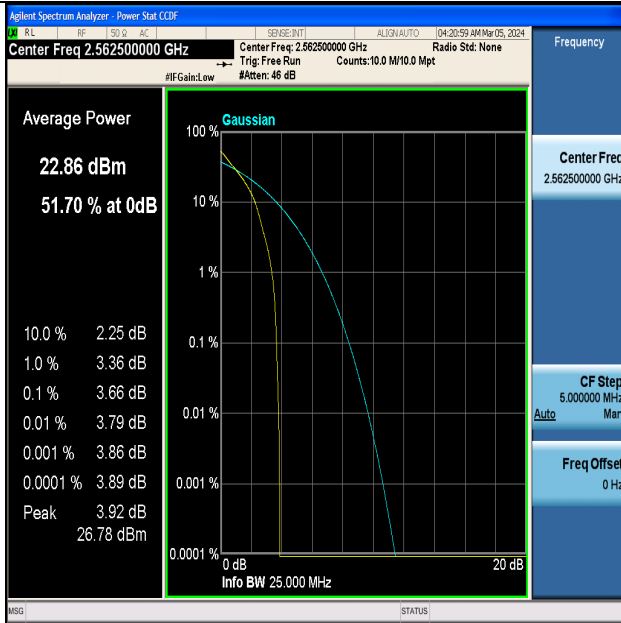

Band7-15MHz-QPSK-21375-1RB#0-PASS

Band7-15MHz-16QAM-21375-1RB#0-PASS