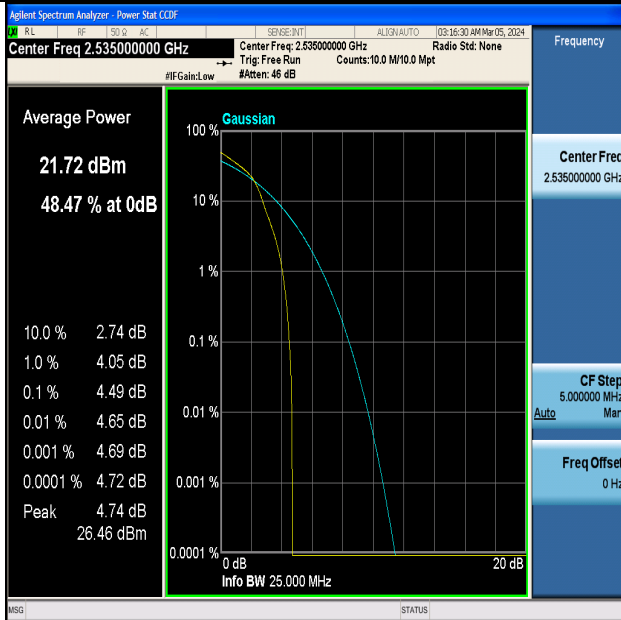

Test Graphs

Band7-5MHz-QPSK-20775-1RB#0-PASS

Band7-5MHz-16QAM-20775-1RB#0-PASS

Band7-5MHz-QPSK-20775-25RB#0-PASS

Band7-5MHz-16QAM-20775-25RB#0-PASS

Band7-5MHz-QPSK-21100-1RB#0-PASS

Band7-5MHz-16QAM-21100-1RB#0-PASS