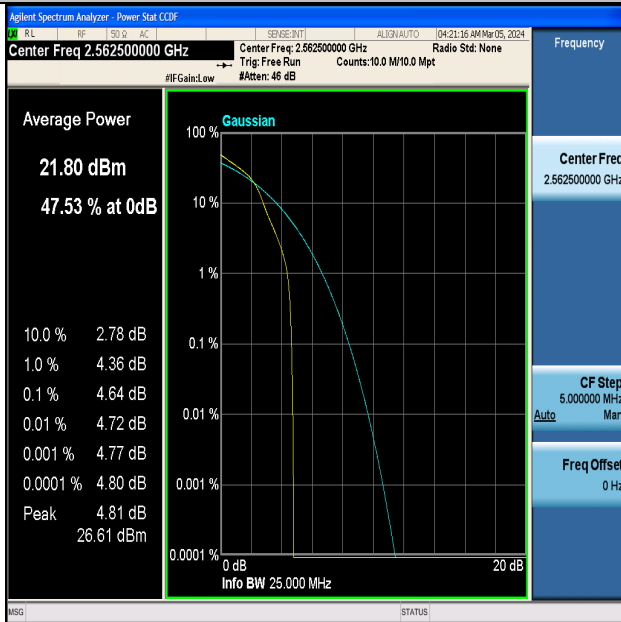

Band7-15MHz-16QAM-21100-1RB#0-PASS

Band7-15MHz-QPSK-21100-75RB#0-PASS

Band7-15MHz-16QAM-21100-75RB#0-PASS

Band7-15MHz-QPSK-21375-1RB#0-PASS

Band7-15MHz-16QAM-21375-1RB#0-PASS

Band7-15MHz-QPSK-21375-75RB#0-PASS