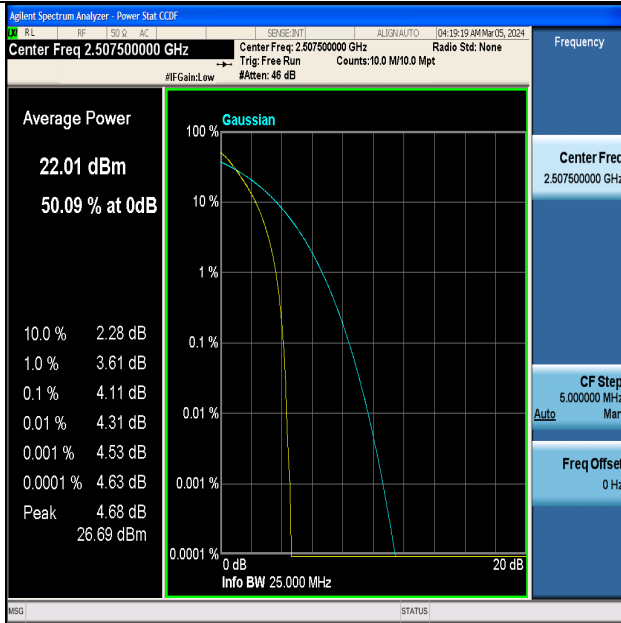

Band7-10MHz-16QAM-21400-1RB#0-PASS

Band7-10MHz-QPSK-21400-50RB#0-PASS

Band7-10MHz-16QAM-21400-50RB#0-PASS

Band7-15MHz-QPSK-20825-1RB#0-PASS

Band7-15MHz-16QAM-20825-1RB#0-PASS

Band7-15MHz-QPSK-21100-1RB#0-PASS