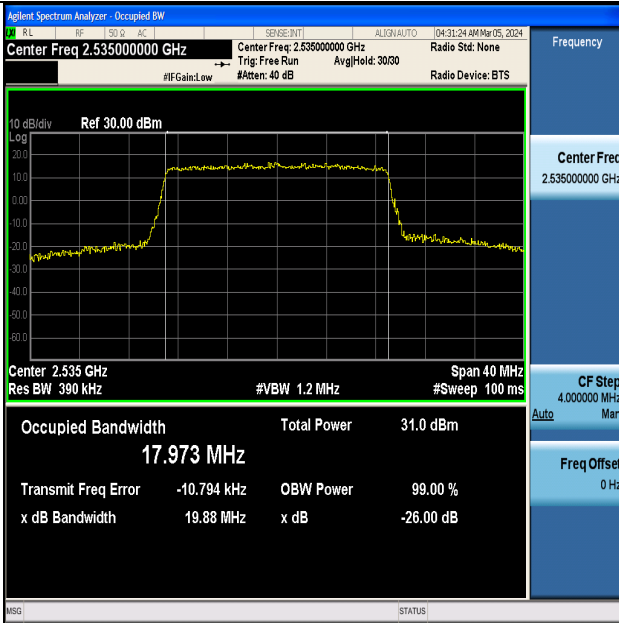

Band7-20MHz-QPSK-21100-100RB#0-PASS

Band7-20MHz-16QAM-21100-100RB#0-PASS