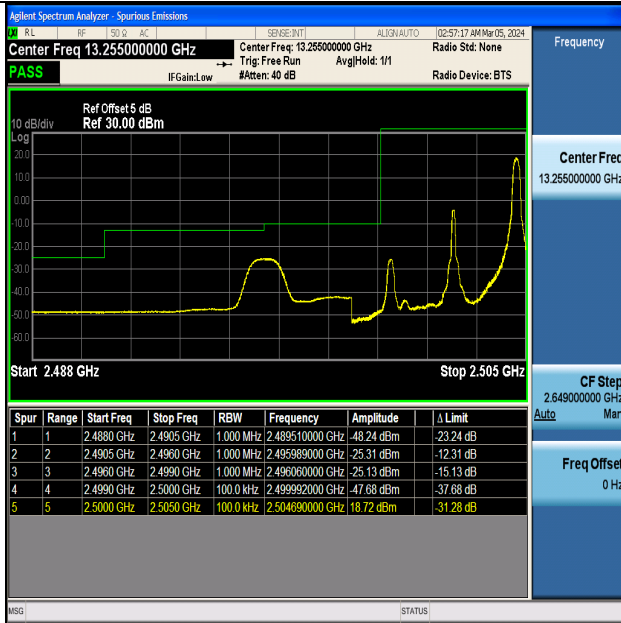

Band7_5MHz_QPSK_20775_1RB#24

Band7_5MHz_16QAM_20775_1RB#24