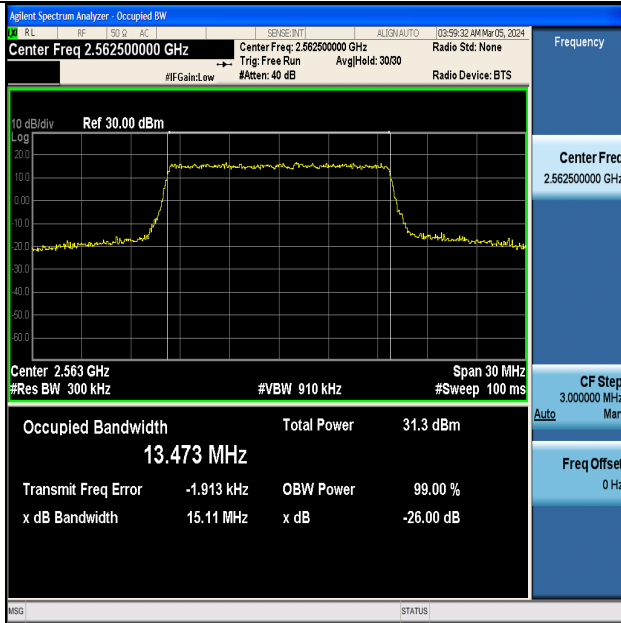

Band7-15MHz-QPSK-20825-75RB#0-PASS

Band7-15MHz-16QAM-20825-75RB#0-PASS

Band7-15MHz-QPSK-21100-75RB#0-PASS

Band7-15MHz-16QAM-21100-75RB#0-PASS

Band7-15MHz-QPSK-21375-75RB#0-PASS

Band7-15MHz-16QAM-21375-75RB#0-PASS