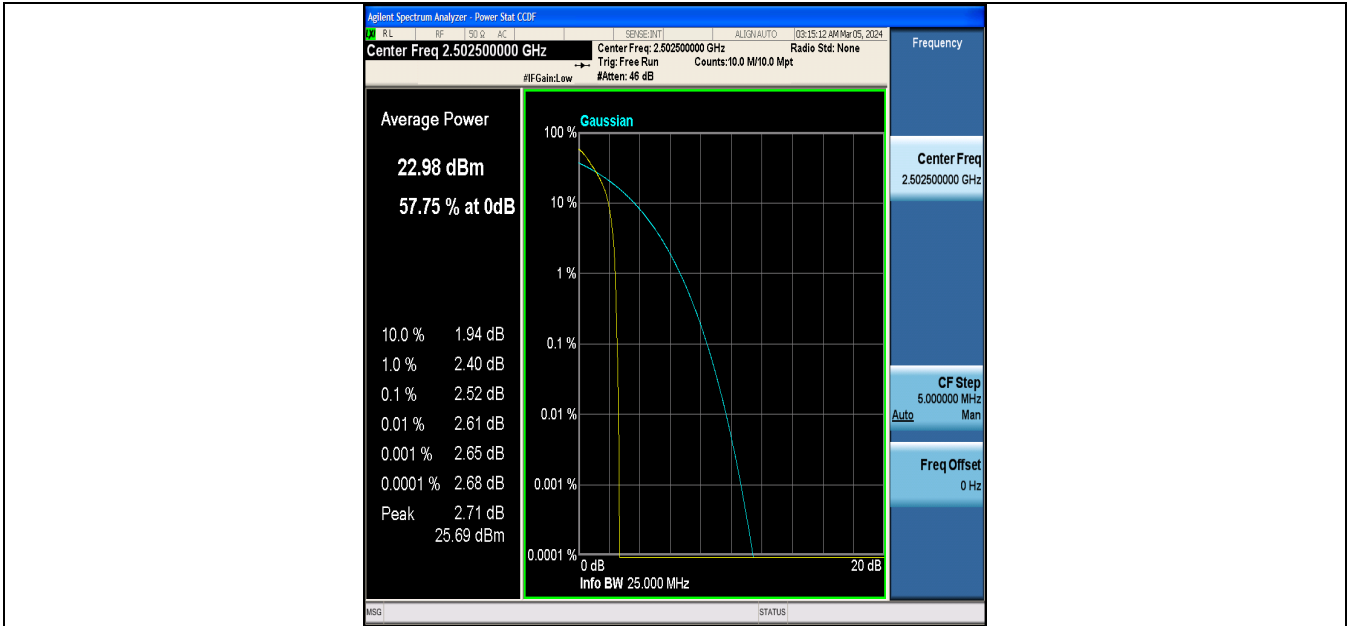

Test Graphs

Band7-5MHz-QPSK-20775-1RB#0-PASS