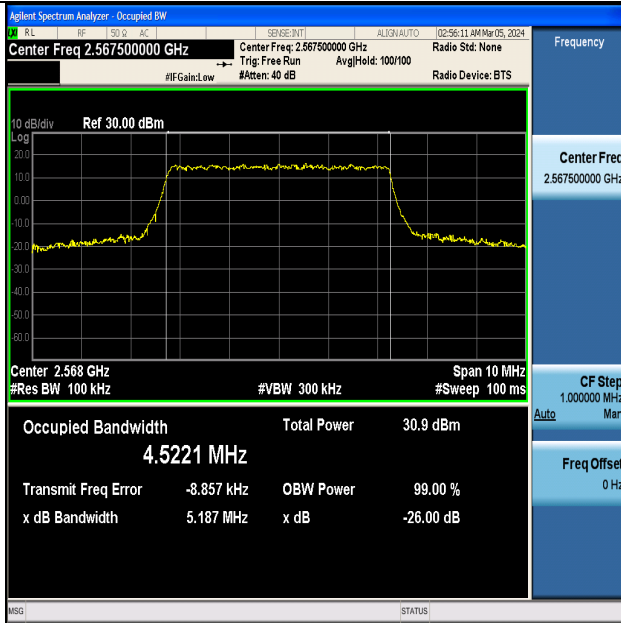

Test Graphs

Band7-5MHz-QPSK-20775-25RB#0-PASS

Band7-5MHz-16QAM-20775-25RB#0-PASS

Band7-5MHz-QPSK-21100-25RB#0-PASS

Band7-5MHz-16QAM-21100-25RB#0-PASS

Band7-5MHz-QPSK-21425-25RB#0-PASS

Band7-5MHz-16QAM-21425-25RB#0-PASS