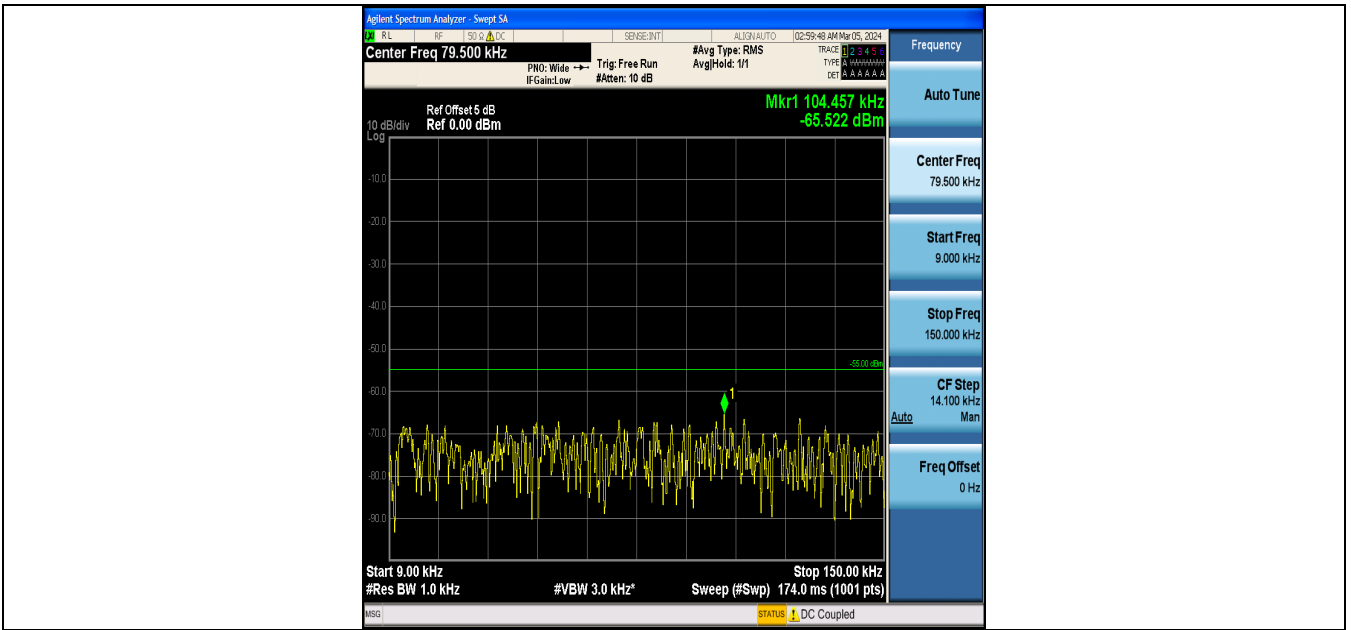

Test Graphs

Band7_5MHz_QPSK_20775_1RB#0_0.009~0.15_0.009~0.15