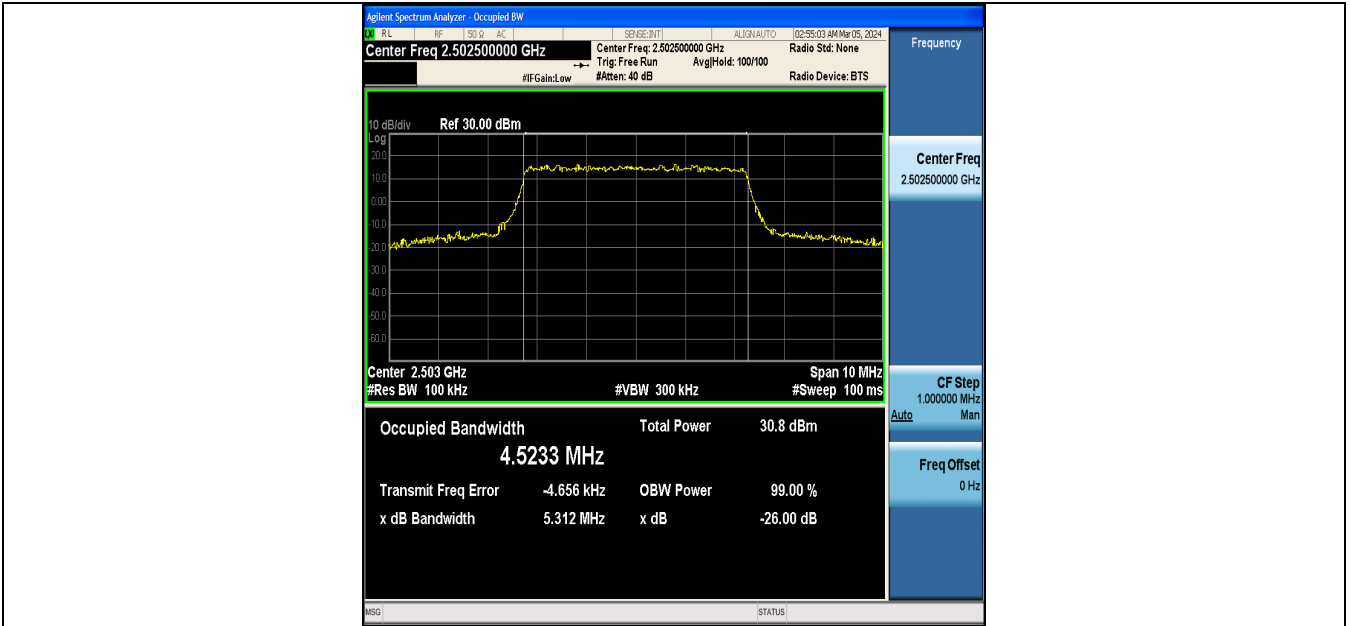

Test Graphs

Band7-5MHz-QPSK-20775-25RB#0-PASS