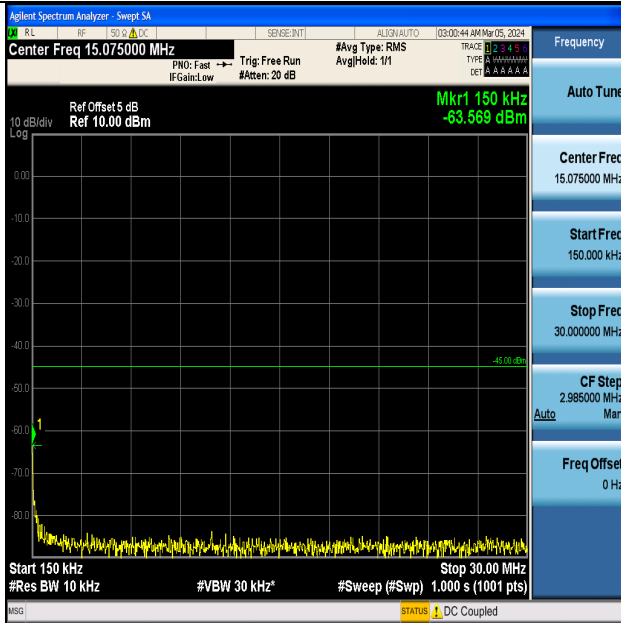

Band7_5MHz_16QAM_20775_1RB#0_0.15~30_0.15~30