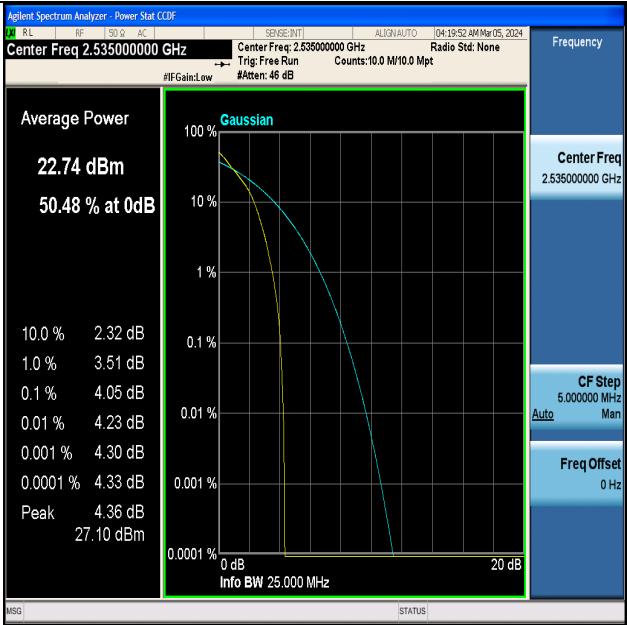

Band7-10MHz-16QAM-21400-1RB#0-PASS

Band7-10MHz-QPSK-21400-50RB#0-PASS

Band7-10MHz-16QAM-21400-50RB#0-PASS

Band7-15MHz-QPSK-20825-1RB#0-PASS

Band7-15MHz-16QAM-20825-1RB#0-PASS

Band7-15MHz-QPSK-21100-1RB#0-PASS