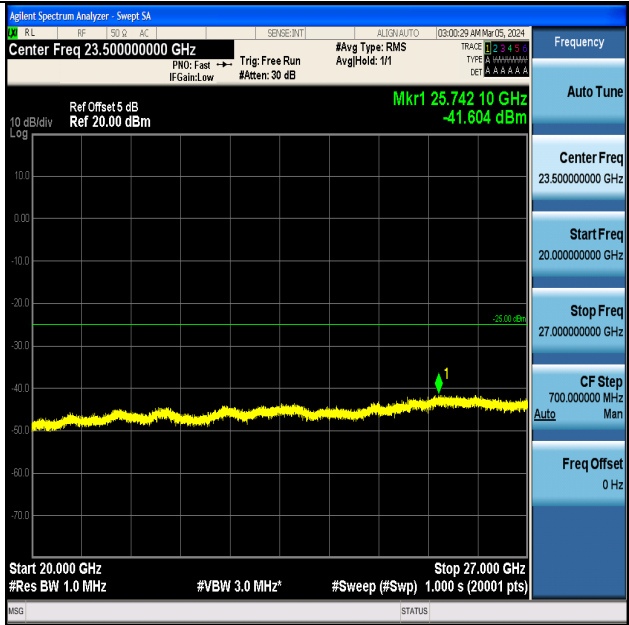

Test Graphs

Band7_5MHz_QPSK_20775_1RB#0_0.009~0.15_0.009~0.15

Band7_5MHz_QPSK_20775_1RB#0_0.15~30_0.15~30

Band7_5MHz_QPSK_20775_1RB#0_30~1000_30~1000

Band7_5MHz_QPSK_20775_1RB#0_1000~20000_1000~20000

Band7_5MHz_QPSK_20775_1RB#0_20000~27000_20000~27000