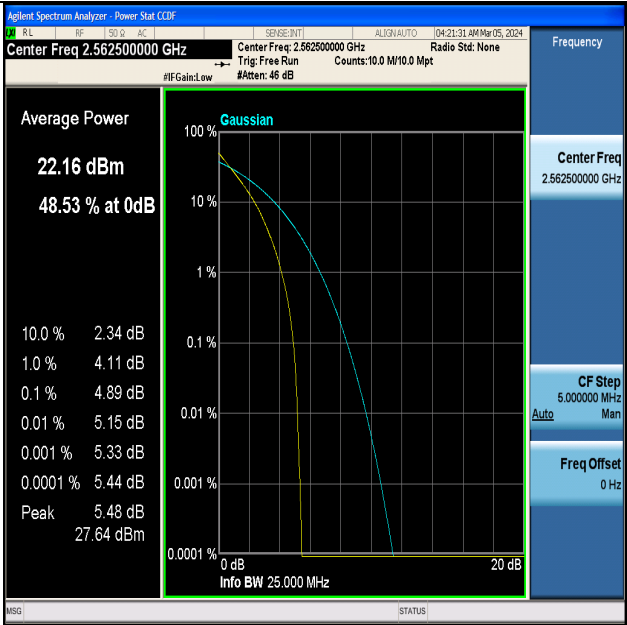

Band7-15MHz-QPSK-21375-75RB#0-PASS

Band7-15MHz-16QAM-21375-75RB#0-PASS