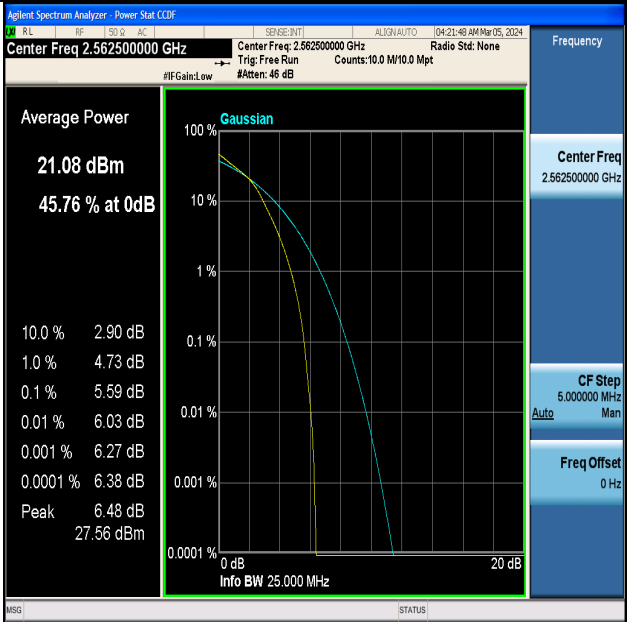

Band7-15MHz-QPSK-21375-75RB#0-PASS

Band7-15MHz-16QAM-21375-75RB#0-PASS