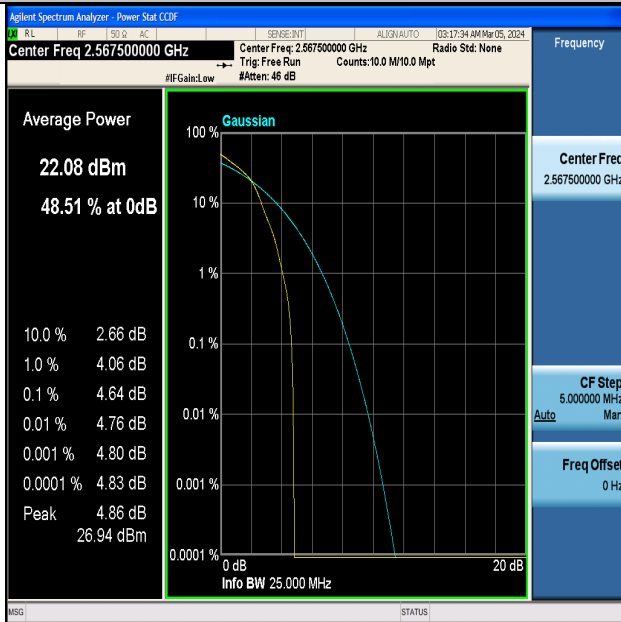

Band7-5MHz-QPSK-21425-1RB#0-PASS

Band7-5MHz-16QAM-21425-1RB#0-PASS