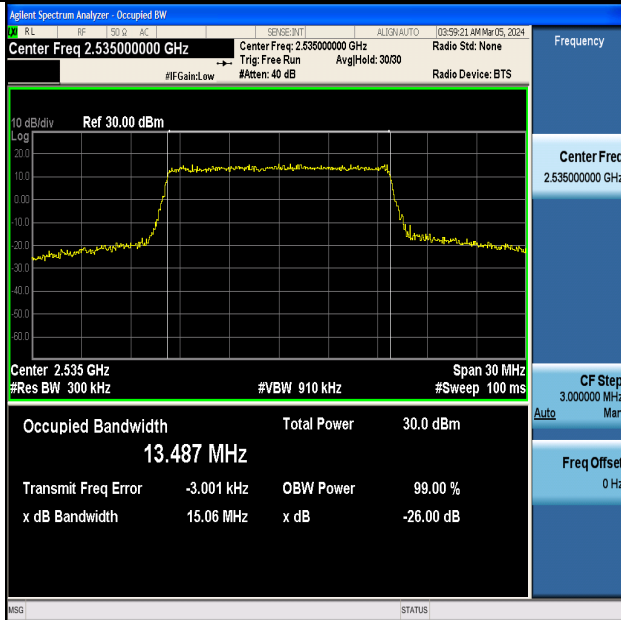

Band7-15MHz-QPSK-21100-75RB#0-PASS

Band7-15MHz-16QAM-21100-75RB#0-PASS