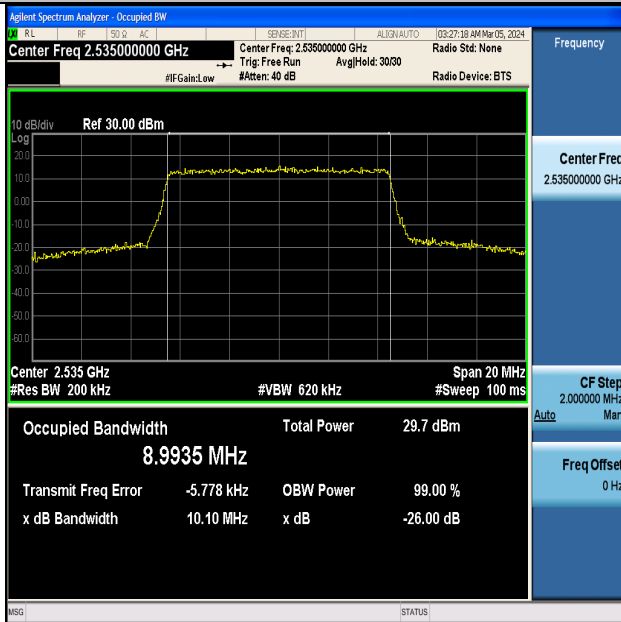

Band7-10MHz-16QAM-21100-50RB#0-PASS