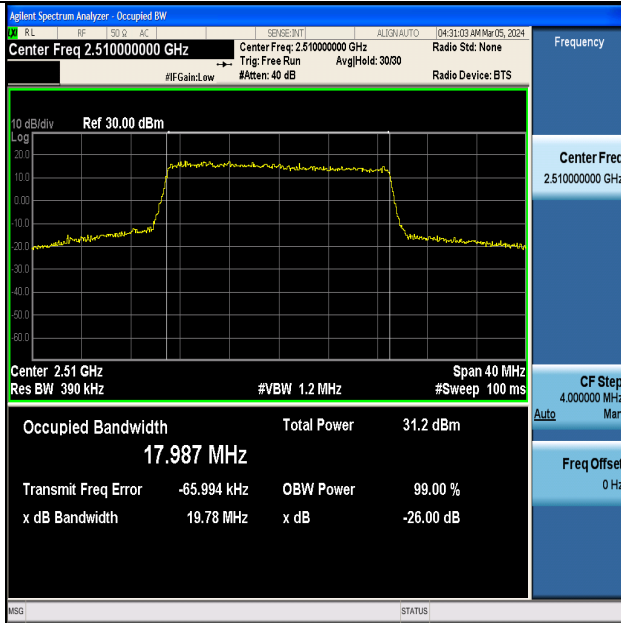

Band7-15MHz-QPSK-20825-75RB#0-PASS

Band7-15MHz-16QAM-20825-75RB#0-PASS

Band7-15MHz-QPSK-21100-75RB#0-PASS

Band7-15MHz-16QAM-21100-75RB#0-PASS

Band7-15MHz-QPSK-21375-75RB#0-PASS

Band7-15MHz-16QAM-21375-75RB#0-PASS