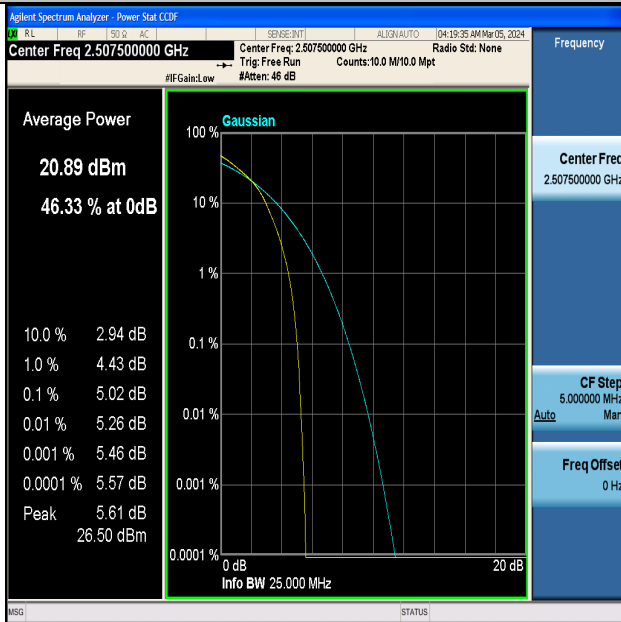

Band7-10MHz-16QAM-21400-1RB#0-PASS

Band7-10MHz-QPSK-21400-50RB#0-PASS

Band7-10MHz-16QAM-21400-50RB#0-PASS

Band7-15MHz-QPSK-20825-1RB#0-PASS

Band7-15MHz-16QAM-20825-1RB#0-PASS

Band7-15MHz-QPSK-21100-1RB#0-PASS