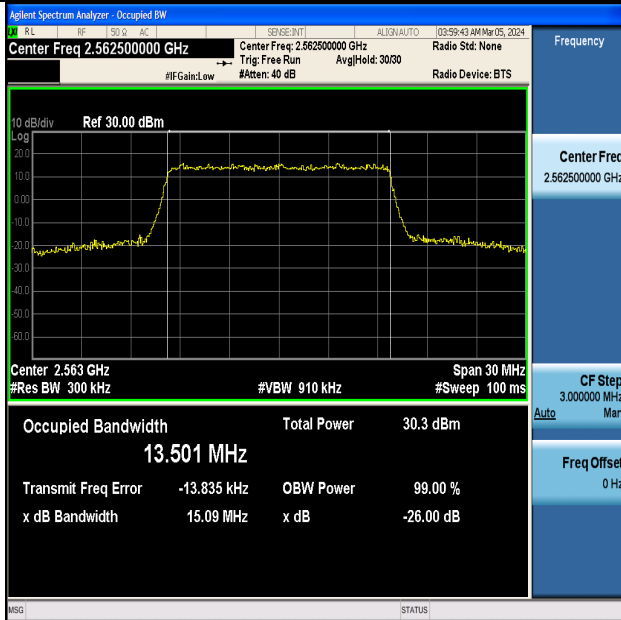

Band7-15MHz-QPSK-20825-75RB#0-PASS

Band7-15MHz-16QAM-20825-75RB#0-PASS

Band7-15MHz-QPSK-21100-75RB#0-PASS

Band7-15MHz-16QAM-21100-75RB#0-PASS

Band7-15MHz-QPSK-21375-75RB#0-PASS

Band7-15MHz-16QAM-21375-75RB#0-PASS