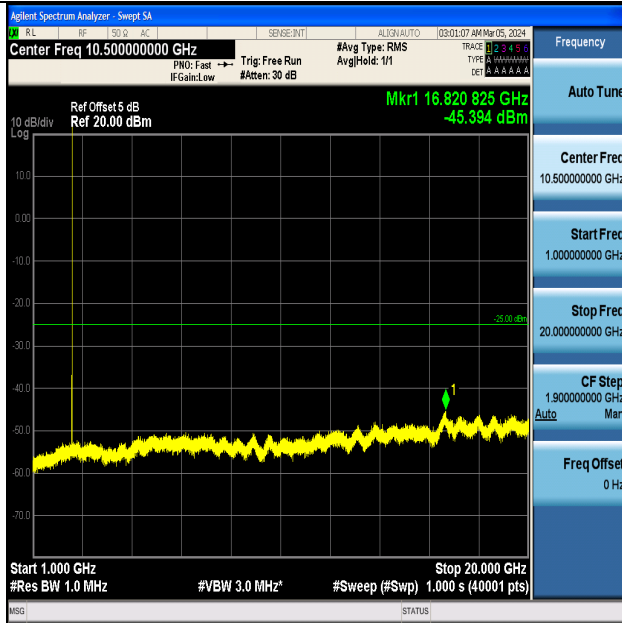

Band7_5MHz_16QAM_20775_1RB#0_1000~20000_1000~20000