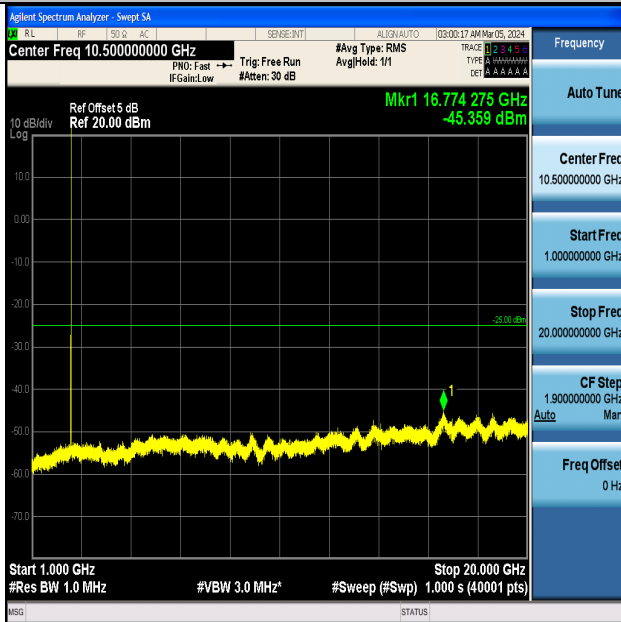

Test Graphs

Band7_5MHz_QPSK_20775_1RB#0_0.009~0.15_0.009~0.15

Band7_5MHz_QPSK_20775_1RB#0_0.15~30_0.15~30

Band7_5MHz_QPSK_20775_1RB#0_30~1000_30~1000

Band7_5MHz_QPSK_20775_1RB#0_1000~20000_1000~20000

Band7_5MHz_QPSK_20775_1RB#0_20000~27000_20000~27000