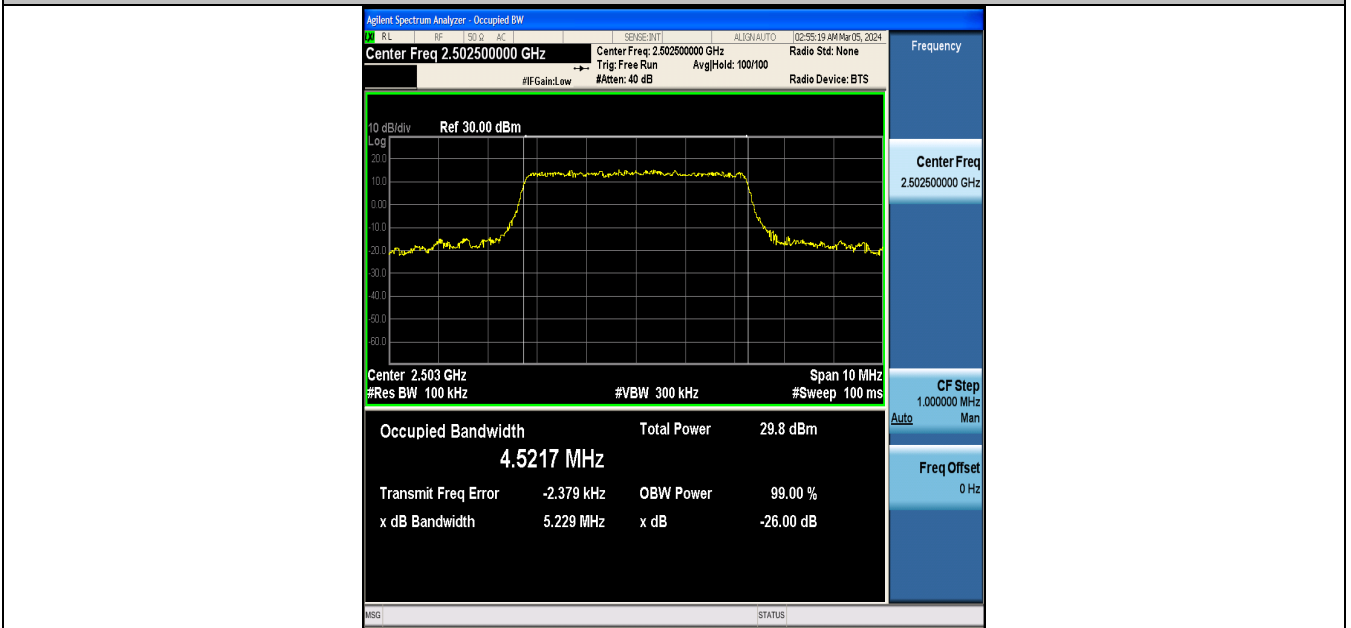

Band7-5MHz-16QAM-20775-25RB#0-PASS