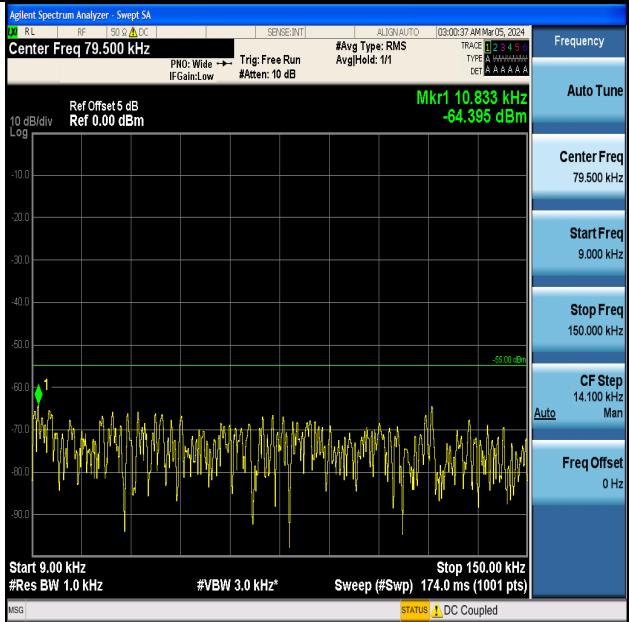

Test Graphs

Band7_5MHz_QPSK_20775_1RB#0_0.009~0.15_0.009~0.15

Band7_5MHz_QPSK_20775_1RB#0_0.15~30_0.15~30

Band7_5MHz_QPSK_20775_1RB#0_30~1000_30~1000

Band7_5MHz_QPSK_20775_1RB#0_1000~20000_1000~20000

Band7_5MHz_QPSK_20775_1RB#0_20000~27000_20000~27000