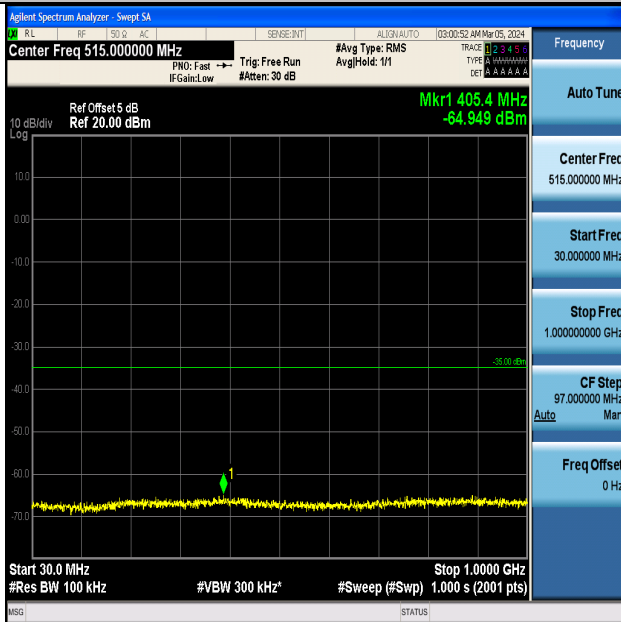

Band7_5MHz_16QAM_20775_1RB#0_30~1000_30~1000