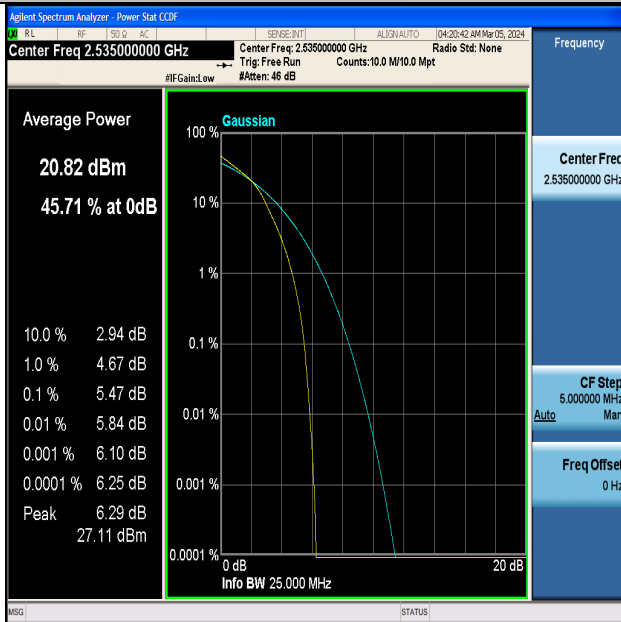

Band7-15MHz-QPSK-21100-75RB#0-PASS

Band7-15MHz-16QAM-21100-75RB#0-PASS