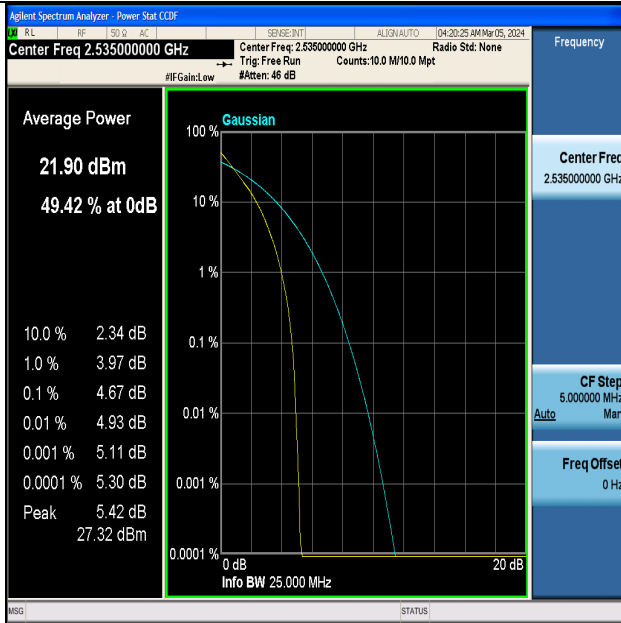

Band7-15MHz-16QAM-21100-1RB#0-PASS