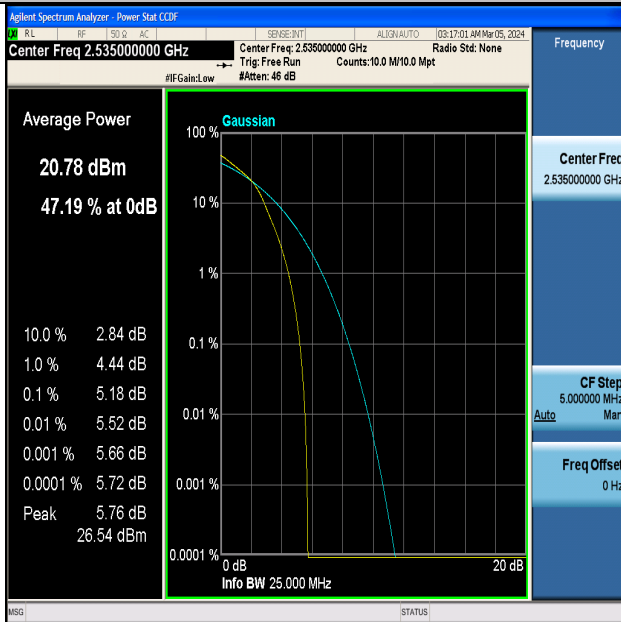

Band7-5MHz-QPSK-21100-25RB#0-PASS

Band7-5MHz-16QAM-21100-25RB#0-PASS