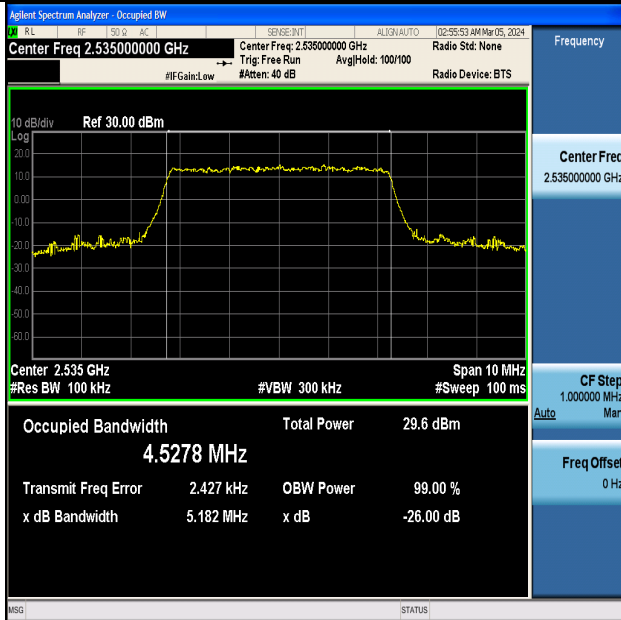

Test Graphs

Band7-5MHz-QPSK-20775-25RB#0-PASS

Band7-5MHz-16QAM-20775-25RB#0-PASS

Band7-5MHz-QPSK-21100-25RB#0-PASS

Band7-5MHz-16QAM-21100-25RB#0-PASS

Band7-5MHz-QPSK-21425-25RB#0-PASS

Band7-5MHz-16QAM-21425-25RB#0-PASS