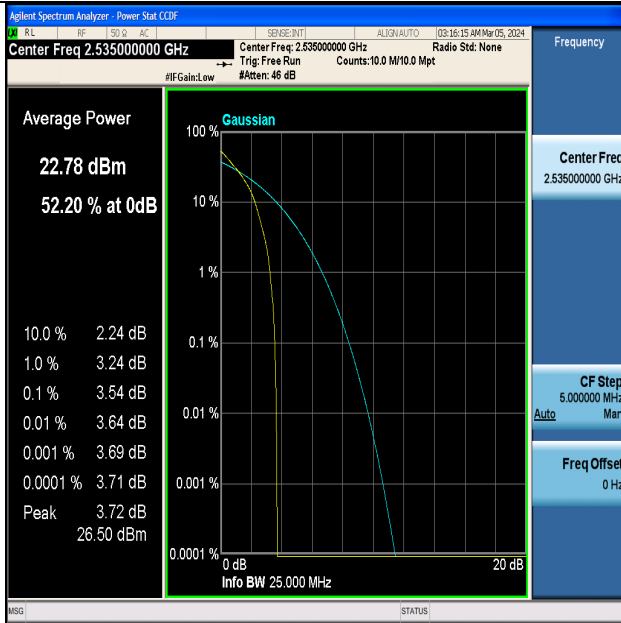

Test Graphs

Band7-5MHz-QPSK-20775-1RB#0-PASS

Band7-5MHz-16QAM-20775-1RB#0-PASS

Band7-5MHz-QPSK-20775-25RB#0-PASS

Band7-5MHz-16QAM-20775-25RB#0-PASS

Band7-5MHz-QPSK-21100-1RB#0-PASS

Band7-5MHz-16QAM-21100-1RB#0-PASS