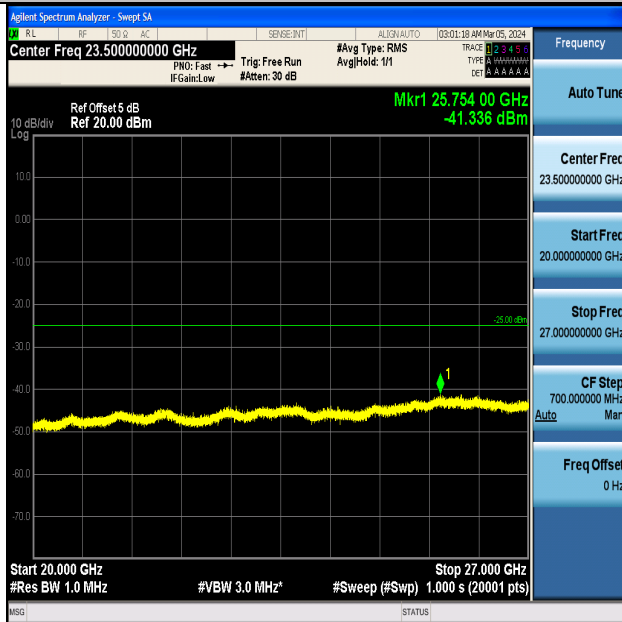

Band7_5MHz_16QAM_20775_1RB#0_0.009~0.15_0.009~0.15

Band7_5MHz_16QAM_20775_1RB#0_0.15~30_0.15~30

Band7_5MHz_16QAM_20775_1RB#0_30~1000_30~1000

Band7_5MHz_16QAM_20775_1RB#0_1000~20000_1000~20000

Band7_5MHz_16QAM_20775_1RB#0_20000~27000_20000~27000