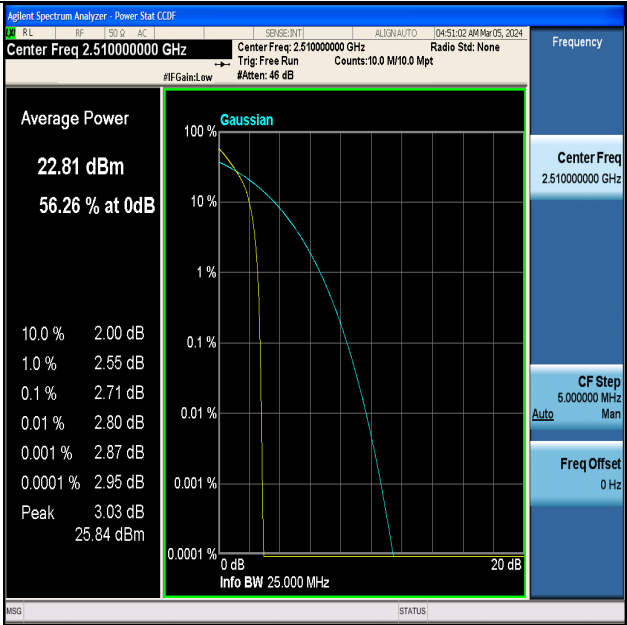

Band7-20MHz-QPSK-20850-1RB#0-PASS

Band7-20MHz-16QAM-20850-1RB#0-PASS