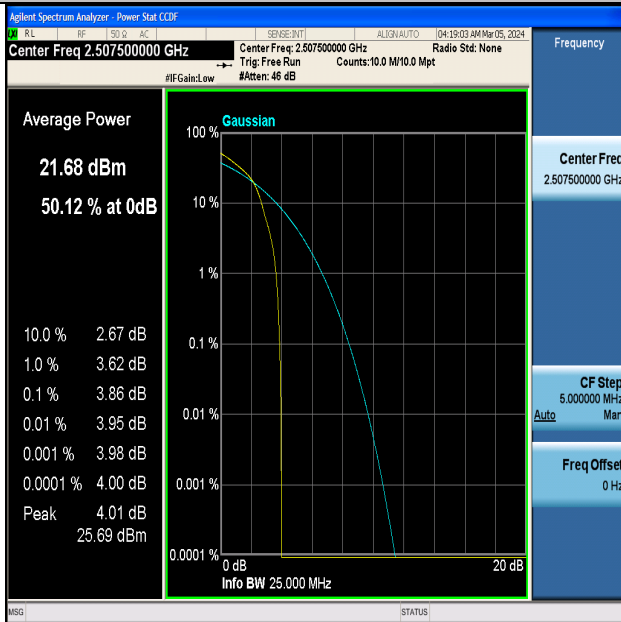

Band7-10MHz-16QAM-21400-1RB#0-PASS

Band7-10MHz-QPSK-21400-50RB#0-PASS

Band7-10MHz-16QAM-21400-50RB#0-PASS

Band7-15MHz-QPSK-20825-1RB#0-PASS

Band7-15MHz-16QAM-20825-1RB#0-PASS

Band7-15MHz-QPSK-21100-1RB#0-PASS