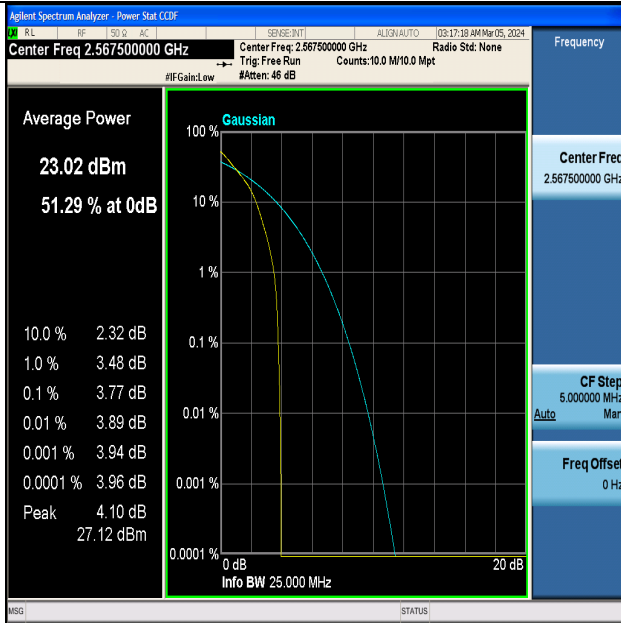

Band7-5MHz-QPSK-21425-1RB#0-PASS

Band7-5MHz-16QAM-21425-1RB#0-PASS