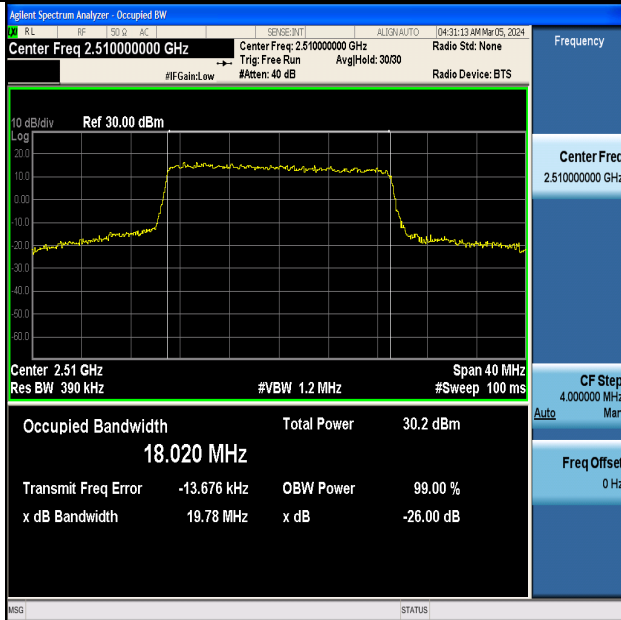

Band7-20MHz-QPSK-20850-100RB#0-PASS

Band7-20MHz-16QAM-20850-100RB#0-PASS