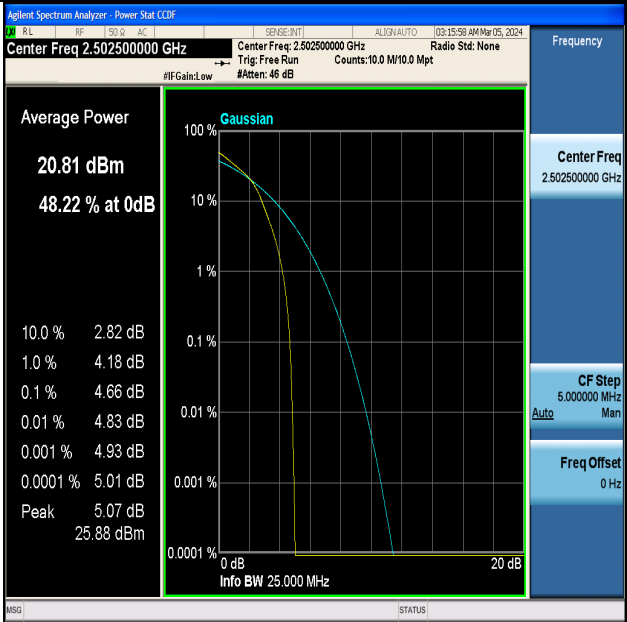

Test Graphs

Band7-5MHz-QPSK-20775-1RB#0-PASS

Band7-5MHz-16QAM-20775-1RB#0-PASS

Band7-5MHz-QPSK-20775-25RB#0-PASS

Band7-5MHz-16QAM-20775-25RB#0-PASS

Band7-5MHz-QPSK-21100-1RB#0-PASS

Band7-5MHz-16QAM-21100-1RB#0-PASS