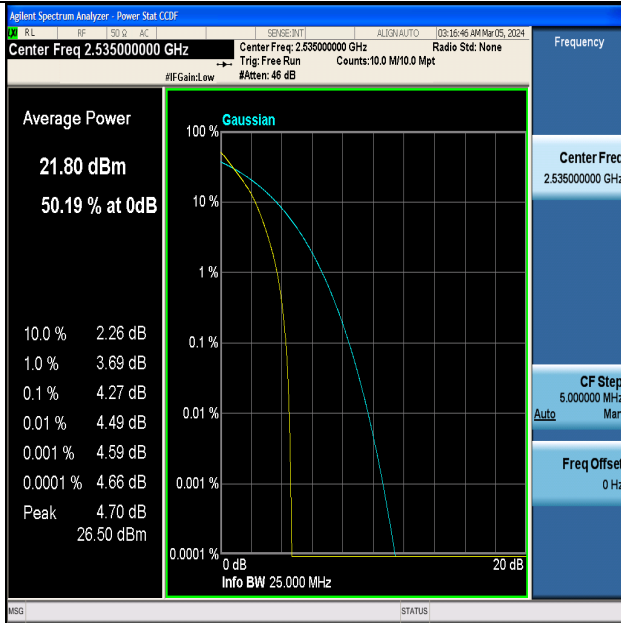

Test Graphs

Band7-5MHz-QPSK-20775-1RB#0-PASS

Band7-5MHz-16QAM-20775-1RB#0-PASS

Band7-5MHz-QPSK-20775-25RB#0-PASS

Band7-5MHz-16QAM-20775-25RB#0-PASS

Band7-5MHz-QPSK-21100-1RB#0-PASS

Band7-5MHz-16QAM-21100-1RB#0-PASS