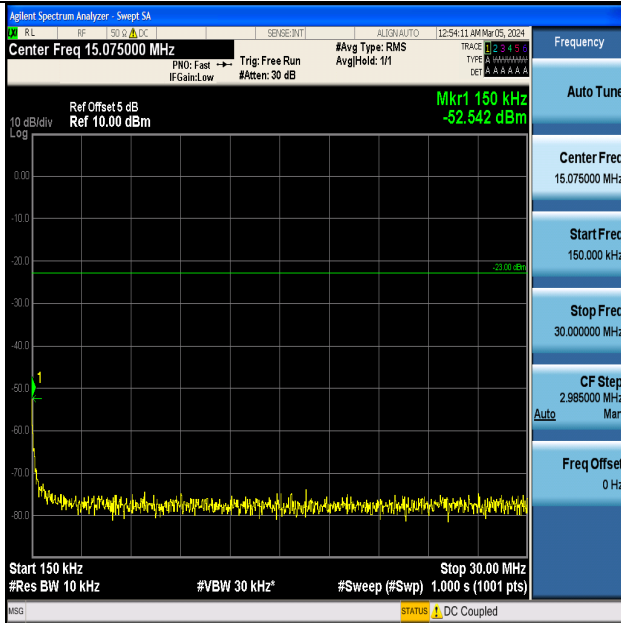

Band5_1.4MHz_16QAM_20407_1RB#0_0.15~30_0.15~30