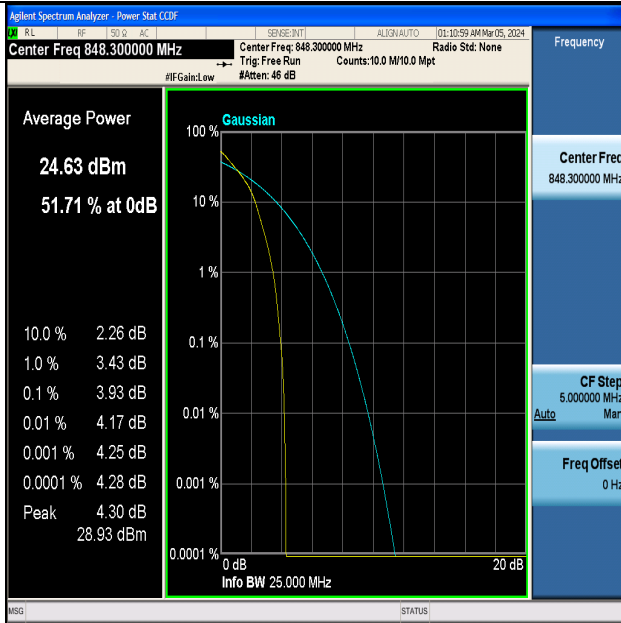

Band5-1.4MHz-QPSK-20643-1RB#0-PASS

Band5-1.4MHz-16QAM-20643-1RB#0-PASS