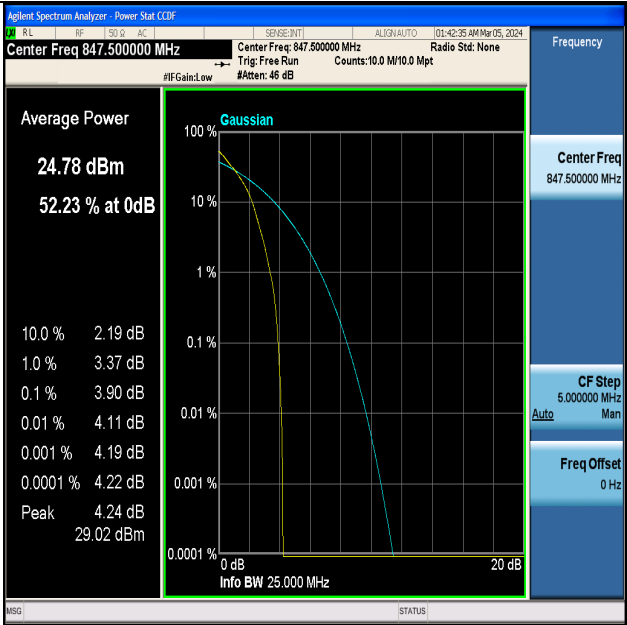

Band5-3MHz-QPSK-20635-1RB#0-PASS

Band5-3MHz-16QAM-20635-1RB#0-PASS