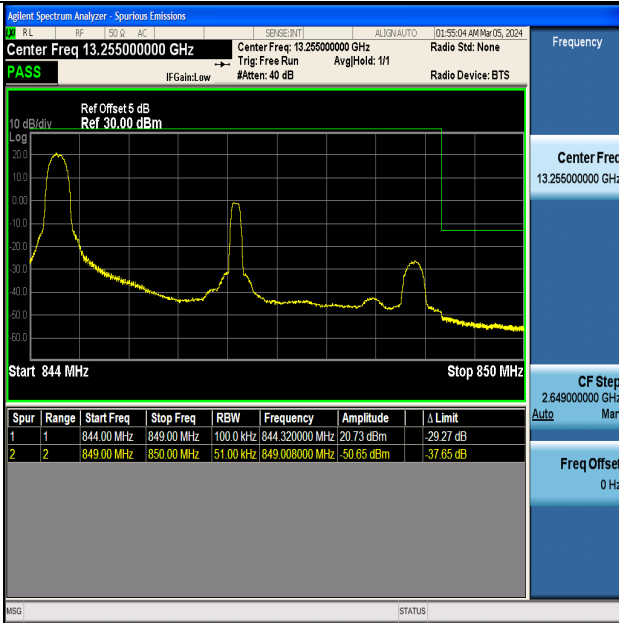

Band5_5MHz_QPSK_20625_1RB#0