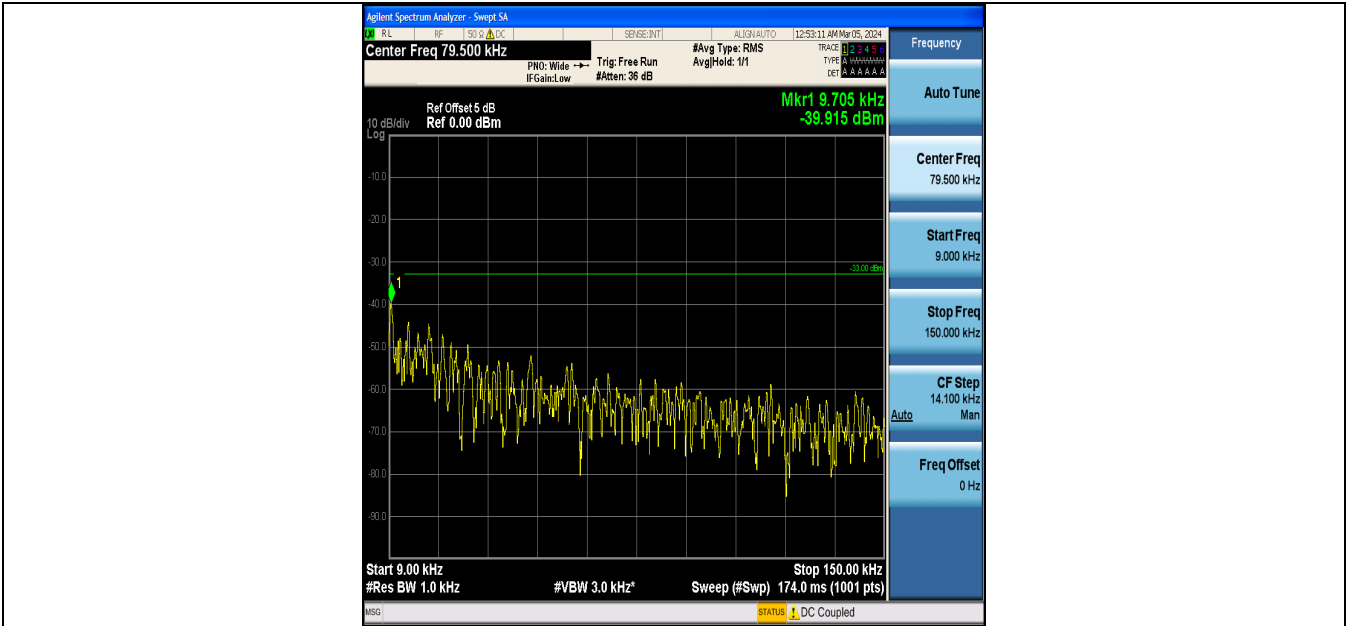

Test Graphs

Band5_1.4MHz_QPSK_20407_1RB#0_0.009~0.15_0.009~0.15