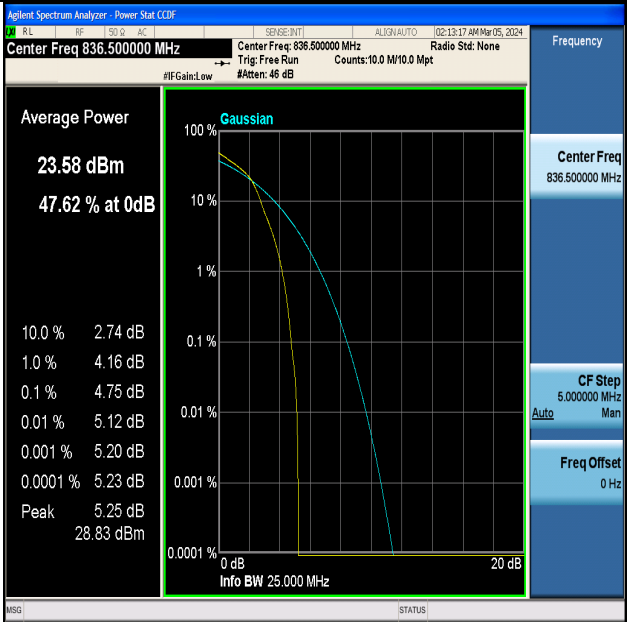

Band5-5MHz-16QAM-20525-1RB#0-PASS