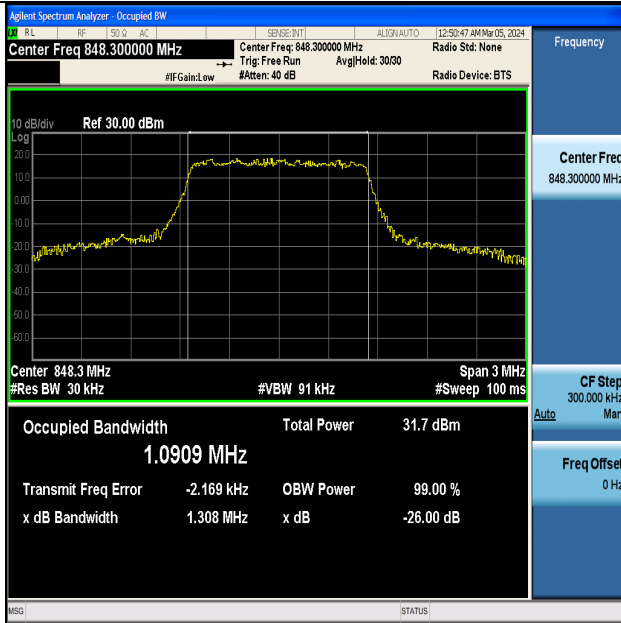

Test Graphs

Band5-1.4MHz-QPSK-20407-6RB#0-PASS

Band5-1.4MHz-16QAM-20407-6RB#0-PASS

Band5-1.4MHz-QPSK-20525-6RB#0-PASS

Band5-1.4MHz-16QAM-20525-6RB#0-PASS

Band5-1.4MHz-QPSK-20643-6RB#0-PASS

Band5-1.4MHz-16QAM-20643-6RB#0-PASS