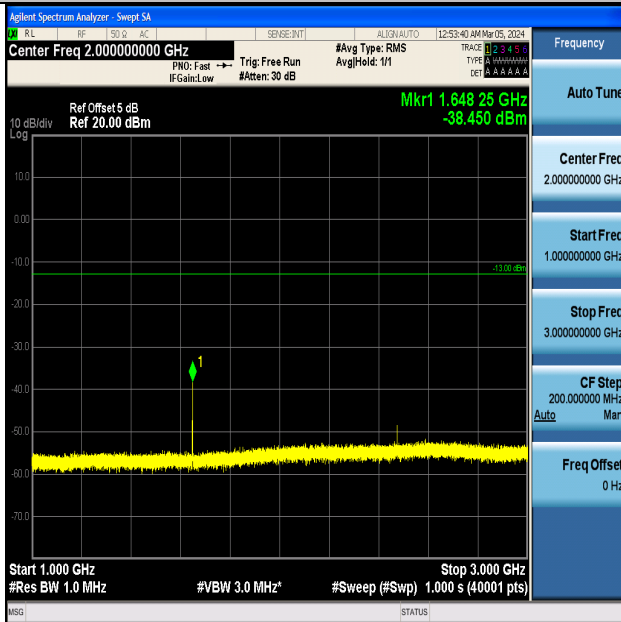

Test Graphs

Band5_1.4MHz_QPSK_20407_1RB#0_0.009~0.15_0.009~0.15

Band5_1.4MHz_QPSK_20407_1RB#0_0.15~30_0.15~30

Band5_1.4MHz_QPSK_20407_1RB#0_30~1000_30~1000

Band5_1.4MHz_QPSK_20407_1RB#0_1000~3000_1000~3000