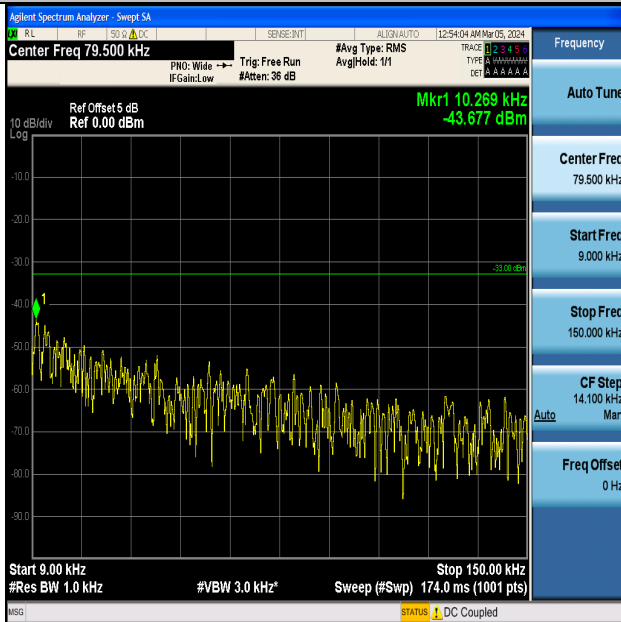

Band5_1.4MHz_16QAM_20407_1RB#0_0.009~0.15_0.009~0.15