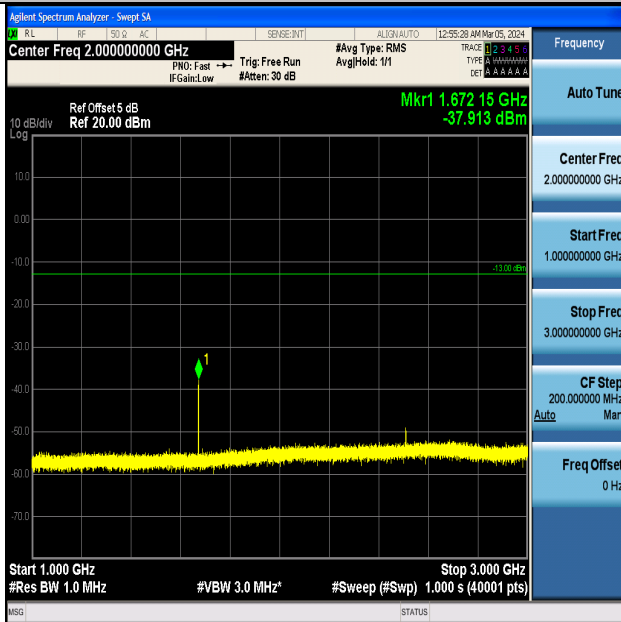

Band5_1.4MHz_16QAM_20407_1RB#0_3000~10000_3000~10000

Band5_1.4MHz_QPSK_20525_1RB#0_0.009~0.15_0.009~0.15

Band5_1.4MHz_QPSK_20525_1RB#0_0.15~30_0.15~30

Band5_1.4MHz_QPSK_20525_1RB#0_30~1000_30~1000

Band5_1.4MHz_QPSK_20525_1RB#0_1000~3000_1000~3000