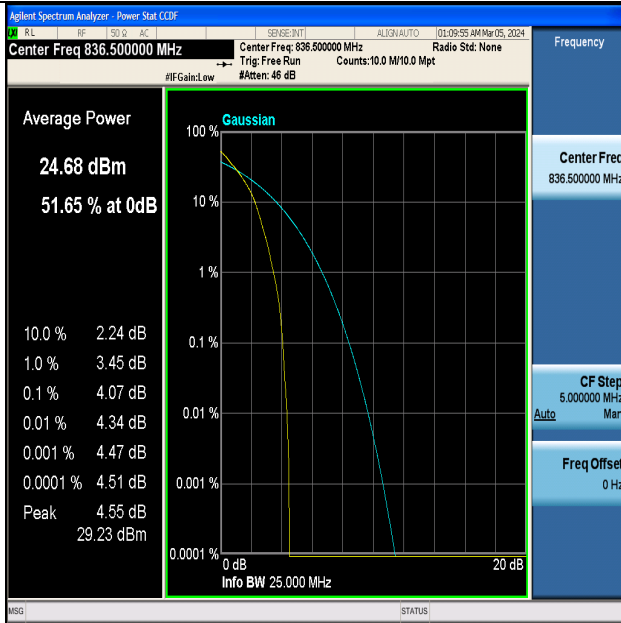

Test Graphs

Band5-1.4MHz-QPSK-20407-1RB#0-PASS

Band5-1.4MHz-16QAM-20407-1RB#0-PASS

Band5-1.4MHz-QPSK-20407-6RB#0-PASS

Band5-1.4MHz-16QAM-20407-6RB#0-PASS

Band5-1.4MHz-QPSK-20525-1RB#0-PASS

Band5-1.4MHz-16QAM-20525-1RB#0-PASS