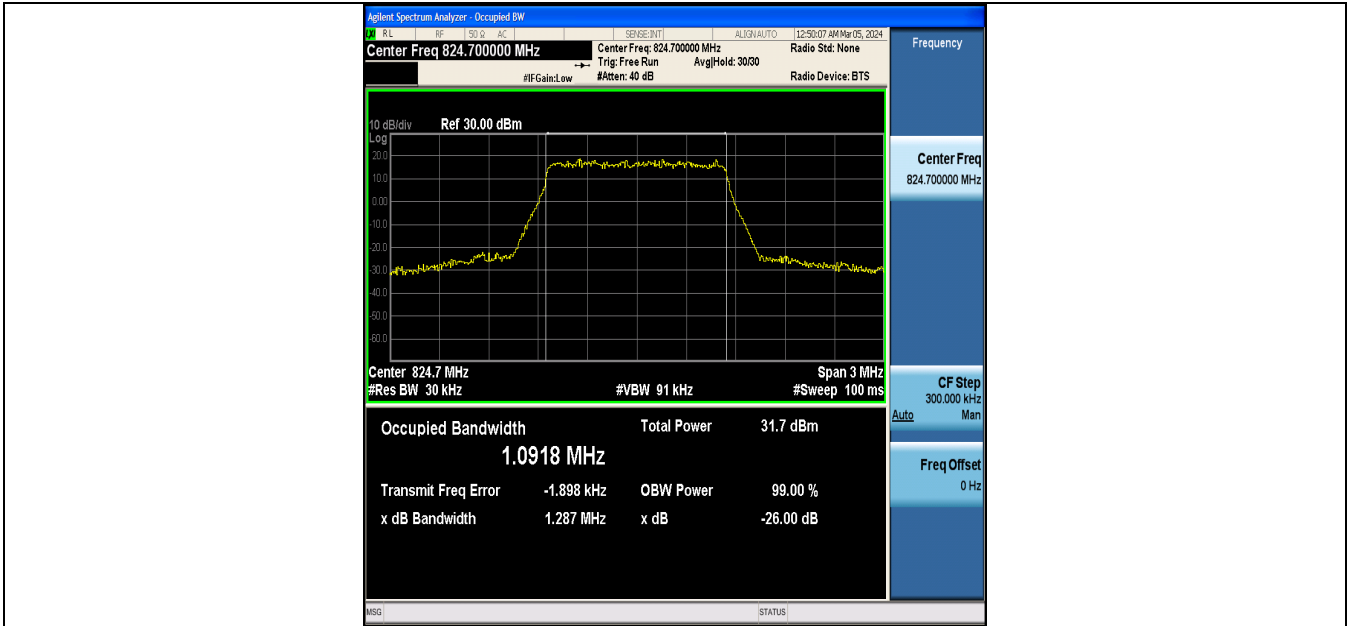

Test Graphs

Band5-1.4MHz-QPSK-20407-6RB#0-PASS