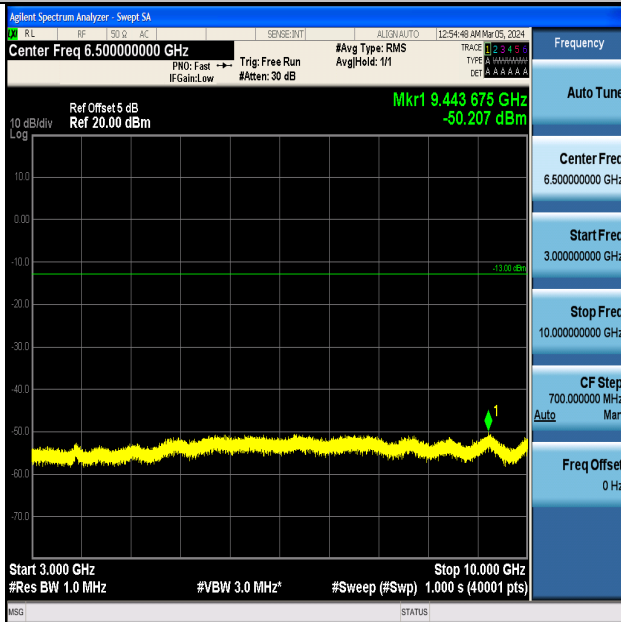

Band5_1.4MHz_QPSK_20407_1RB#0_3000~10000_3000~10000

Band5_1.4MHz_16QAM_20407_1RB#0_0.009~0.15_0.009~0.15

Band5_1.4MHz_16QAM_20407_1RB#0_0.15~30_0.15~30

Band5_1.4MHz_16QAM_20407_1RB#0_30~1000_30~1000

Band5_1.4MHz_16QAM_20407_1RB#0_1000~3000_1000~3000