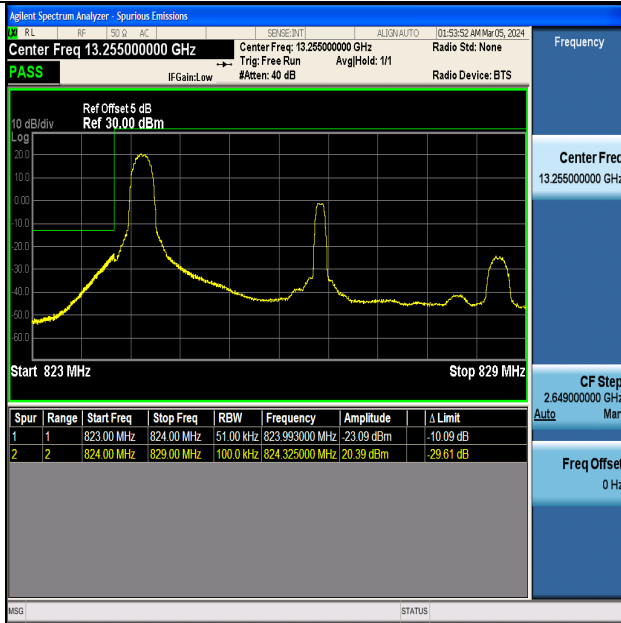

Band5_5MHz_QPSK_20425_1RB#0