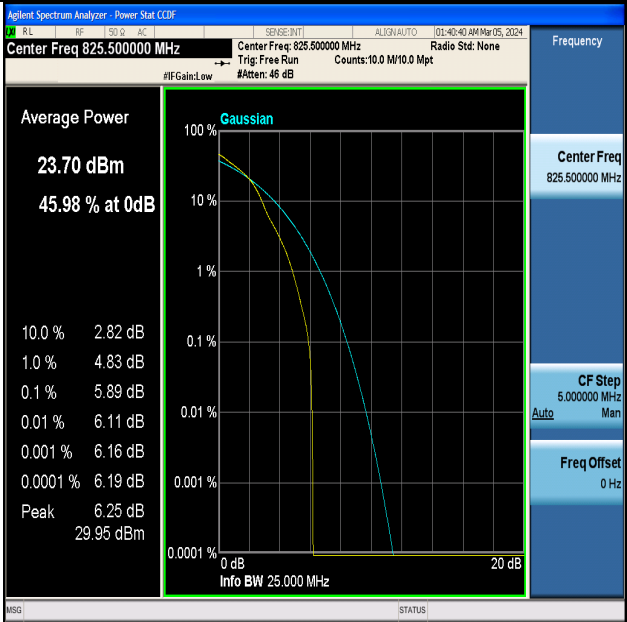

Band5-3MHz-16QAM-20415-1RB#0-PASS