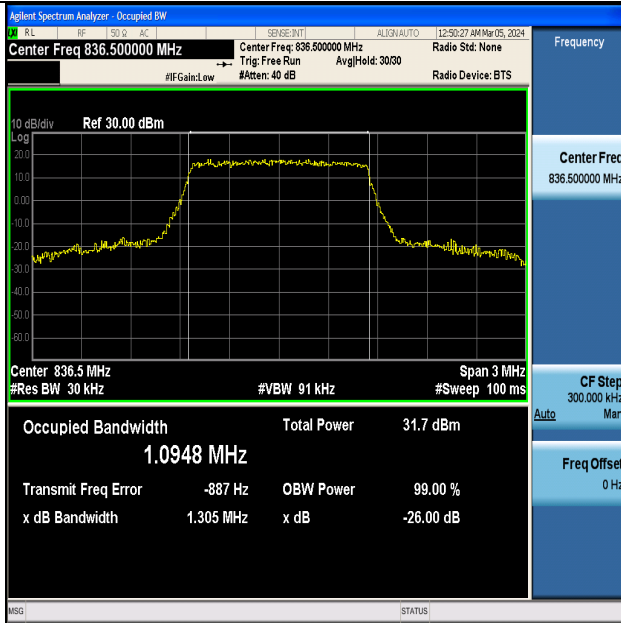

Band5-1.4MHz-QPSK-20525-6RB#0-PASS

Band5-1.4MHz-16QAM-20525-6RB#0-PASS