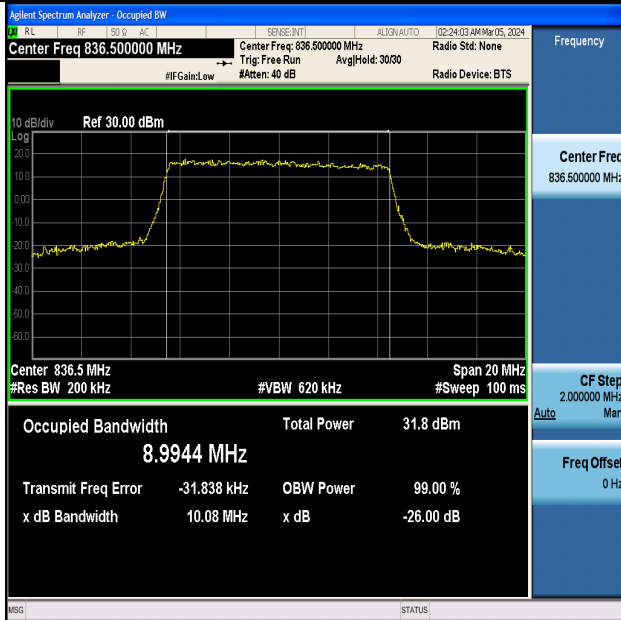

Band5-10MHz-QPSK-20525-50RB#0-PASS

Band5-10MHz-16QAM-20525-50RB#0-PASS