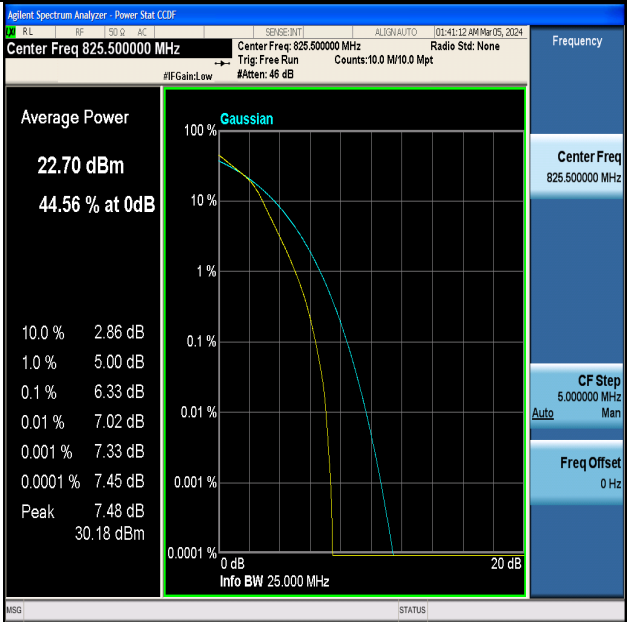

Band5-3MHz-16QAM-20415-15RB#0-PASS