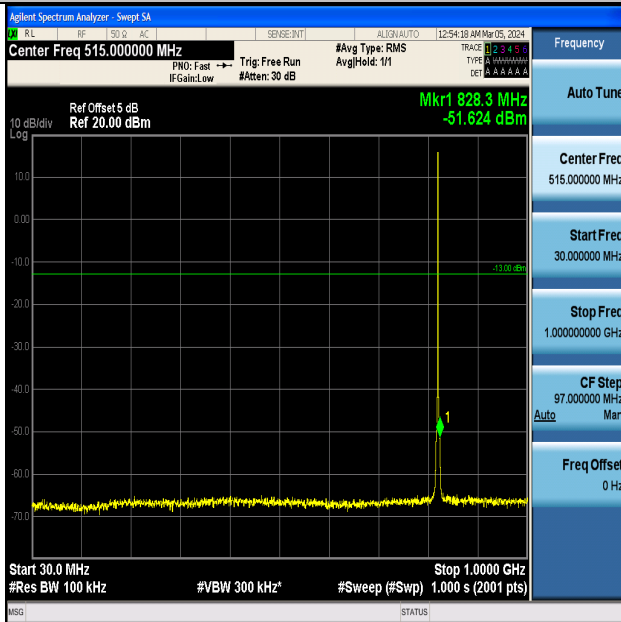

Band5_1.4MHz_16QAM_20407_1RB#0_30~1000_30~1000