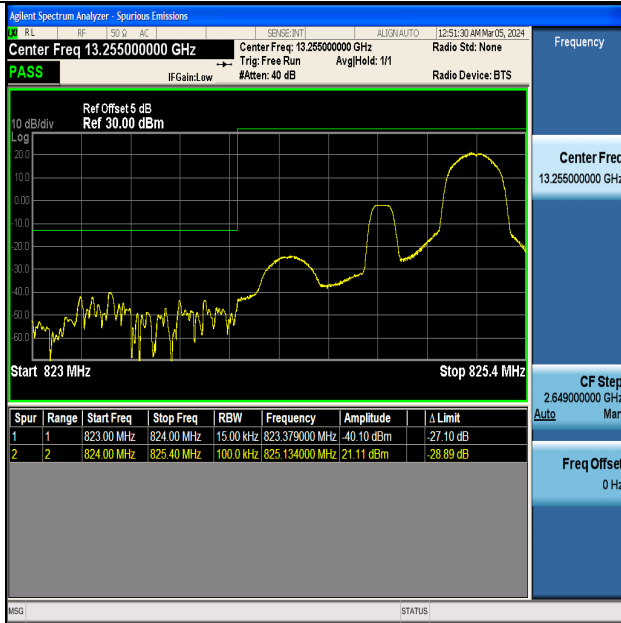

Band5_1.4MHz_QPSK_20407_1RB#5