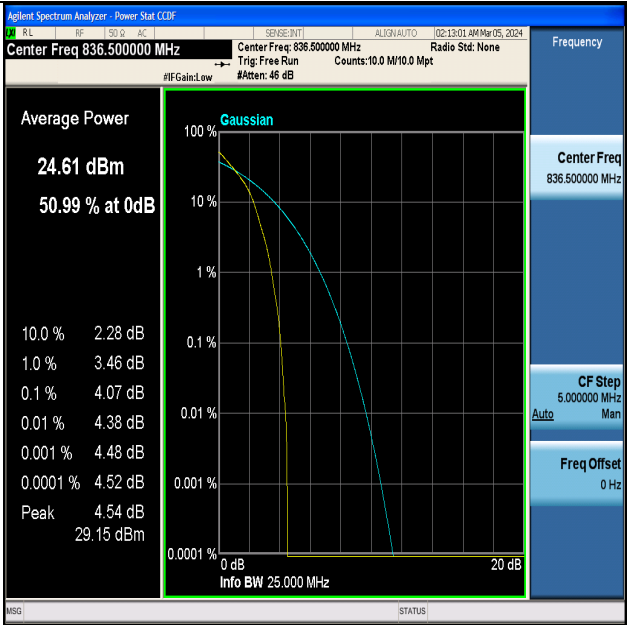

Band5-5MHz-QPSK-20525-1RB#0-PASS