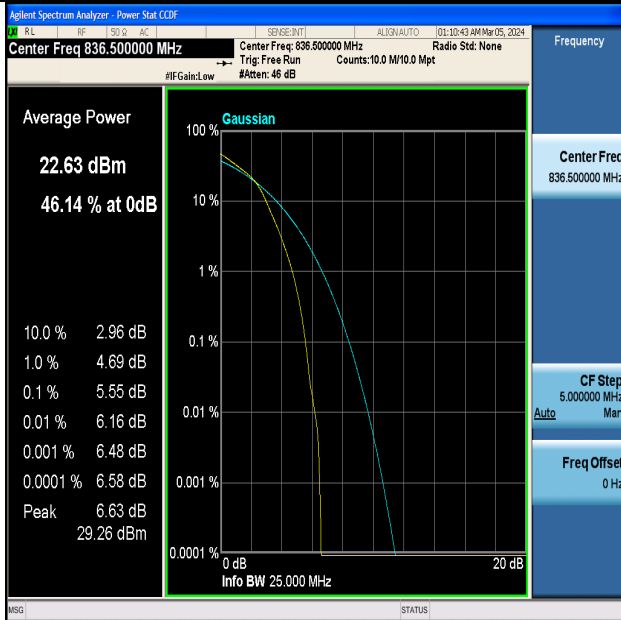

Band5-1.4MHz-QPSK-20525-6RB#0-PASS

Band5-1.4MHz-16QAM-20525-6RB#0-PASS