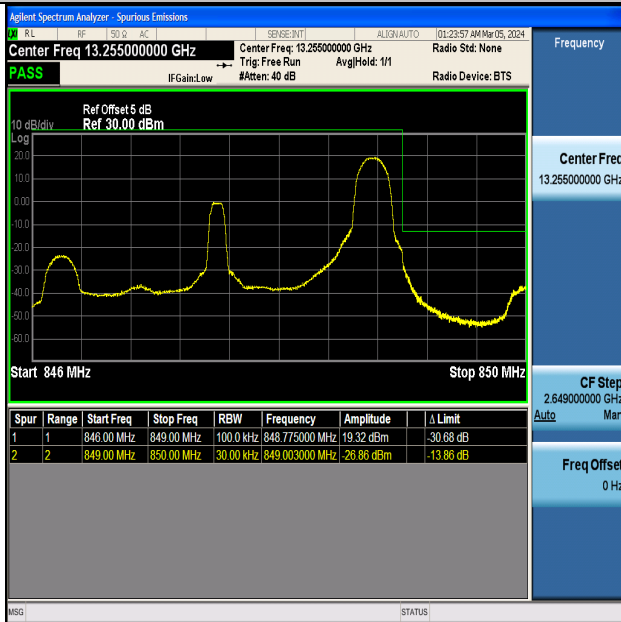

Band5_3MHz_16QAM_20635_1RB#14