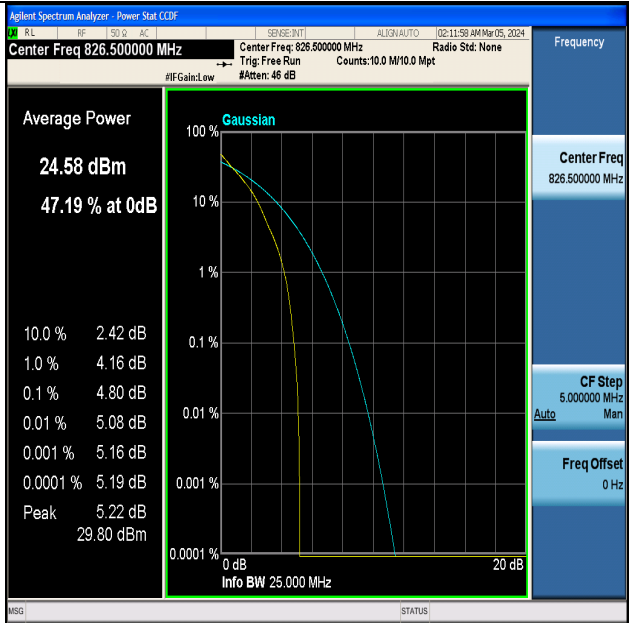

Band5-5MHz-QPSK-20425-1RB#0-PASS