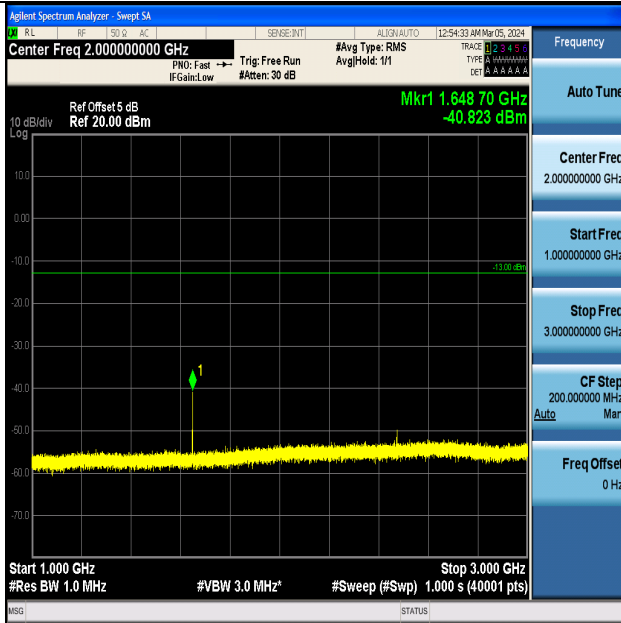

Band5_1.4MHz_QPSK_20407_1RB#0_3000~10000_3000~10000

Band5_1.4MHz_16QAM_20407_1RB#0_0.009~0.15_0.009~0.15

Band5_1.4MHz_16QAM_20407_1RB#0_0.15~30_0.15~30

Band5_1.4MHz_16QAM_20407_1RB#0_30~1000_30~1000

Band5_1.4MHz_16QAM_20407_1RB#0_1000~3000_1000~3000