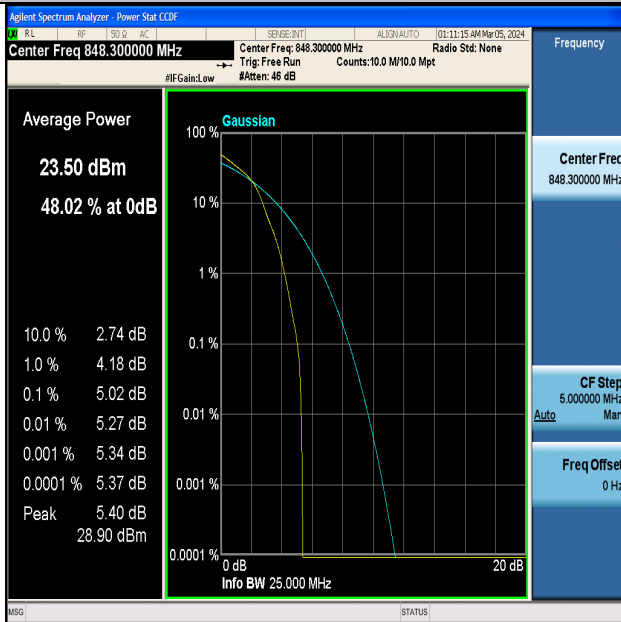

Band5-1.4MHz-QPSK-20643-1RB#0-PASS

Band5-1.4MHz-16QAM-20643-1RB#0-PASS