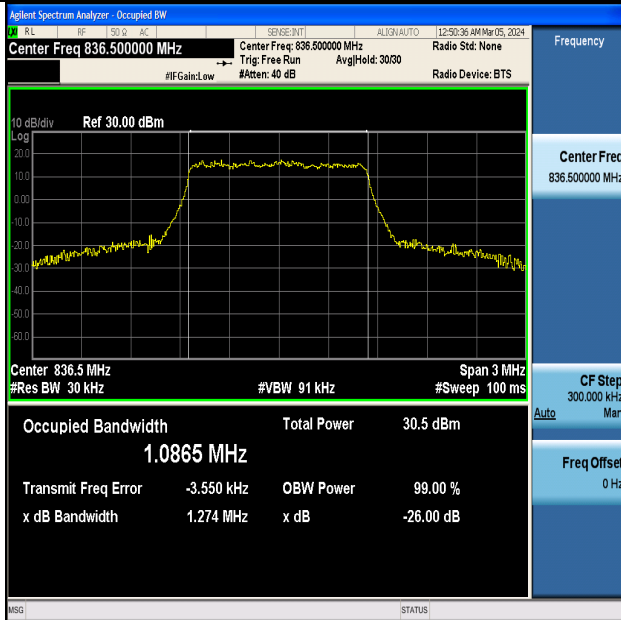

Test Graphs

Band5-1.4MHz-QPSK-20407-6RB#0-PASS

Band5-1.4MHz-16QAM-20407-6RB#0-PASS

Band5-1.4MHz-QPSK-20525-6RB#0-PASS

Band5-1.4MHz-16QAM-20525-6RB#0-PASS

Band5-1.4MHz-QPSK-20643-6RB#0-PASS

Band5-1.4MHz-16QAM-20643-6RB#0-PASS