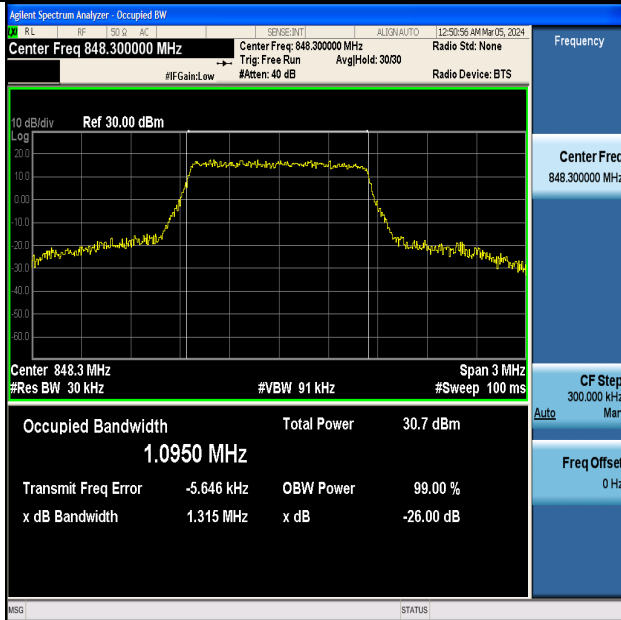

Test Graphs

Band5-1.4MHz-QPSK-20407-6RB#0-PASS

Band5-1.4MHz-16QAM-20407-6RB#0-PASS

Band5-1.4MHz-QPSK-20525-6RB#0-PASS

Band5-1.4MHz-16QAM-20525-6RB#0-PASS

Band5-1.4MHz-QPSK-20643-6RB#0-PASS

Band5-1.4MHz-16QAM-20643-6RB#0-PASS