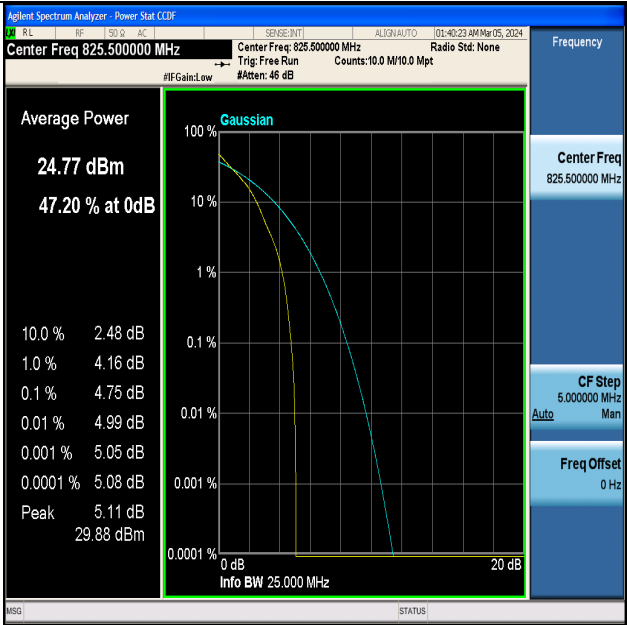

Band5-3MHz-QPSK-20415-1RB#0-PASS