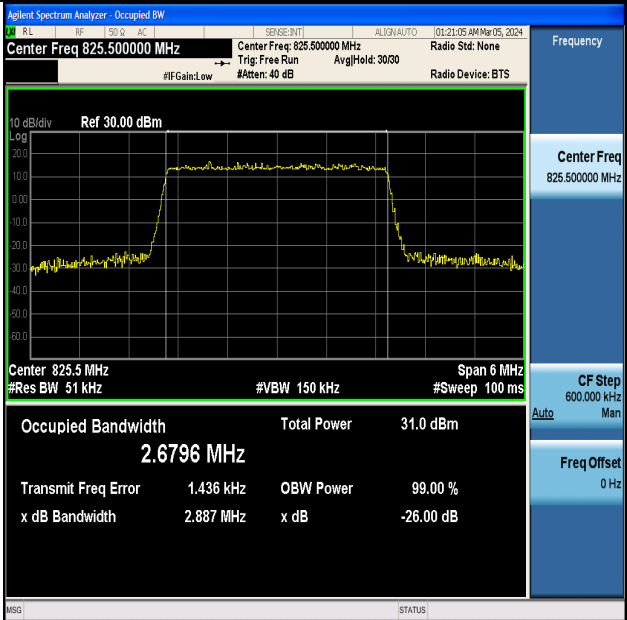

Band5-3MHz-16QAM-20415-15RB#0-PASS