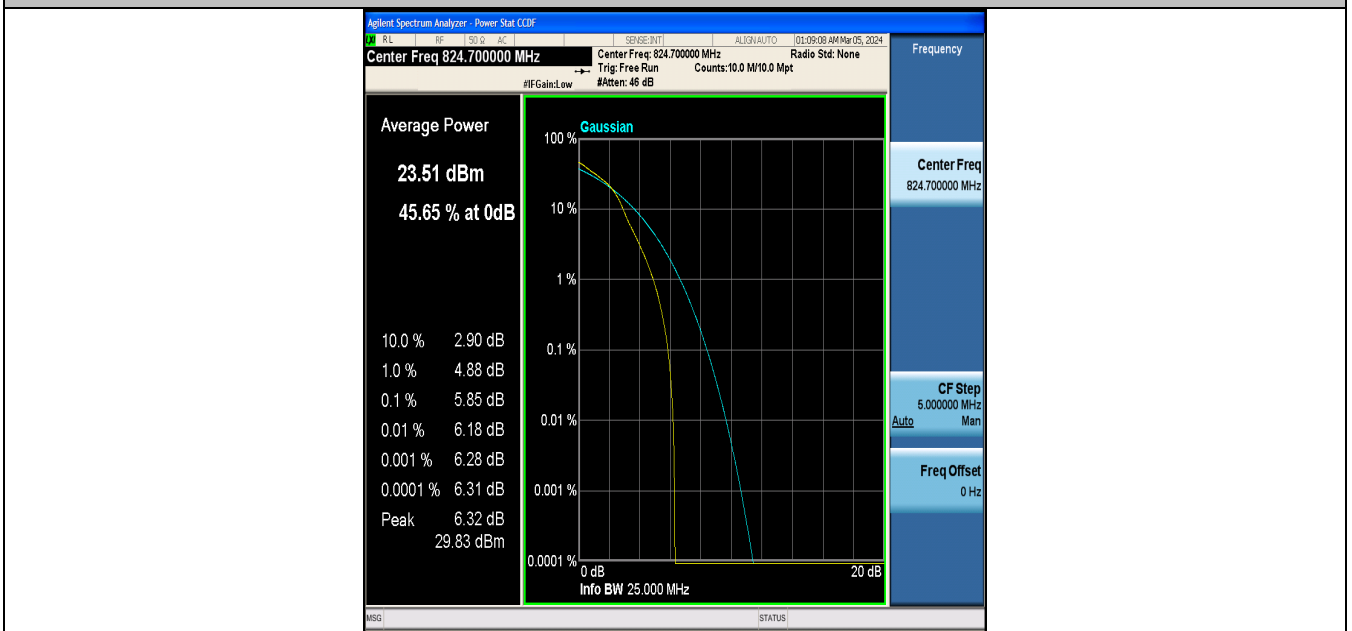

Band5-1.4MHz-16QAM-20407-1RB#0-PASS