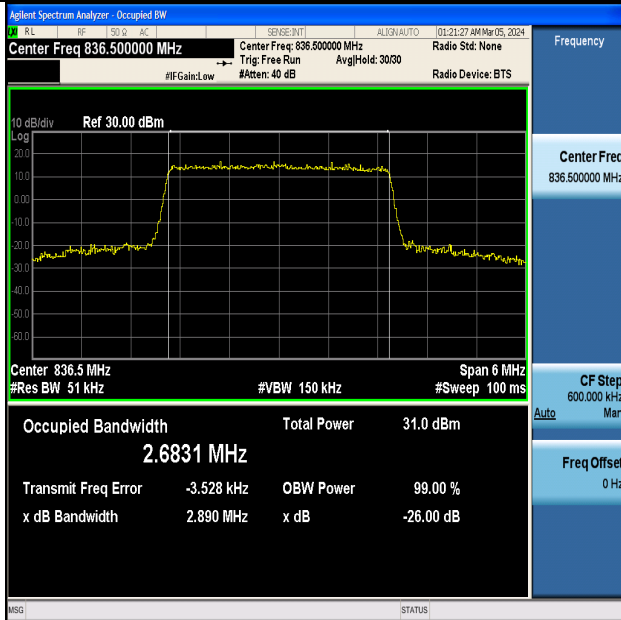

Band5-3MHz-QPSK-20525-15RB#0-PASS

Band5-3MHz-16QAM-20525-15RB#0-PASS