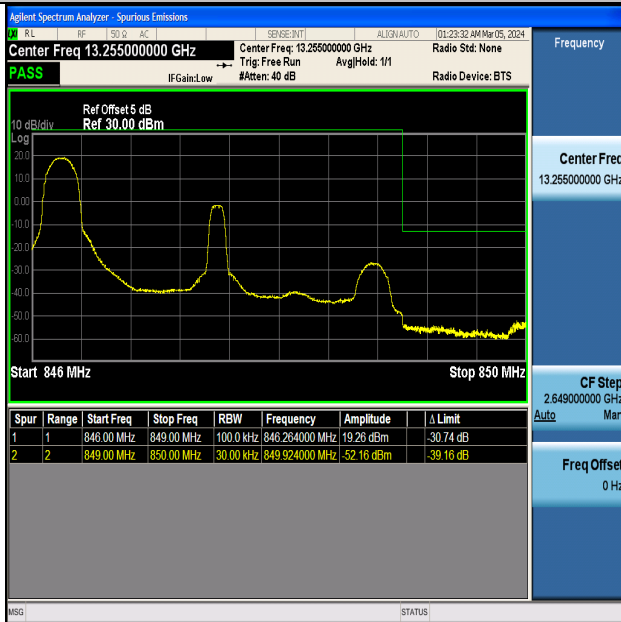

Band5_3MHz_16QAM_20635_1RB#0