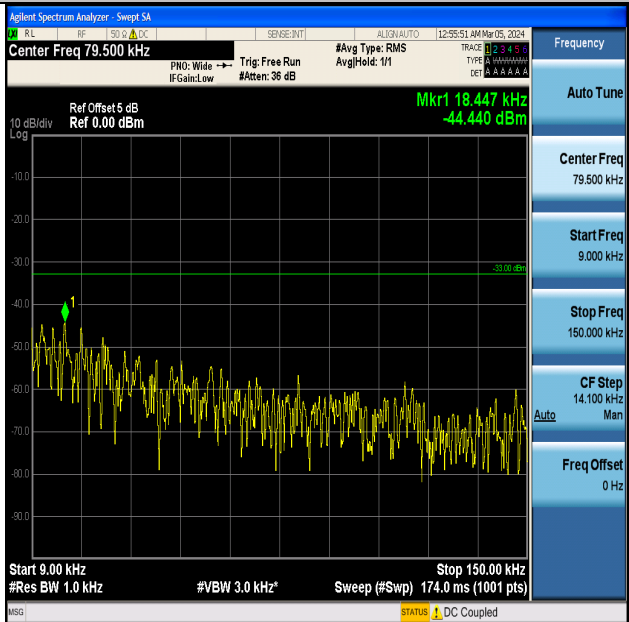

Band5_1.4MHz_16QAM_20525_1RB#0_0.009~0.15_0.009~0.15