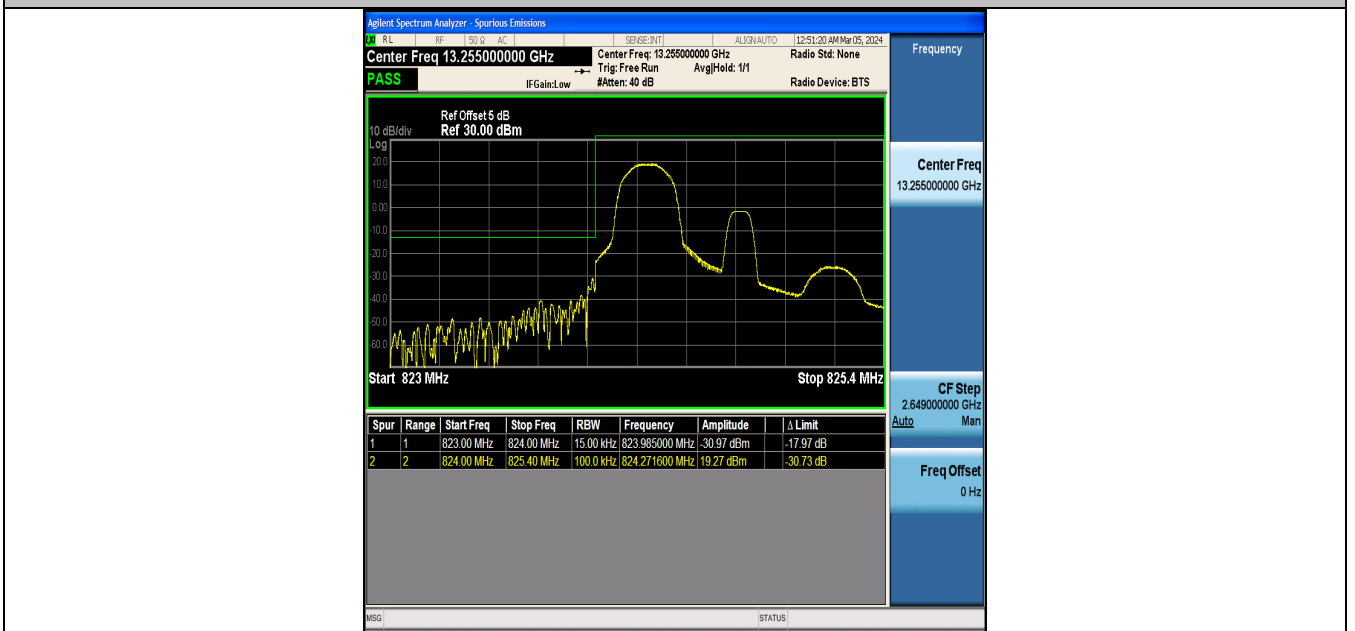

Band5_1.4MHz_16QAM_20407_1RB#0