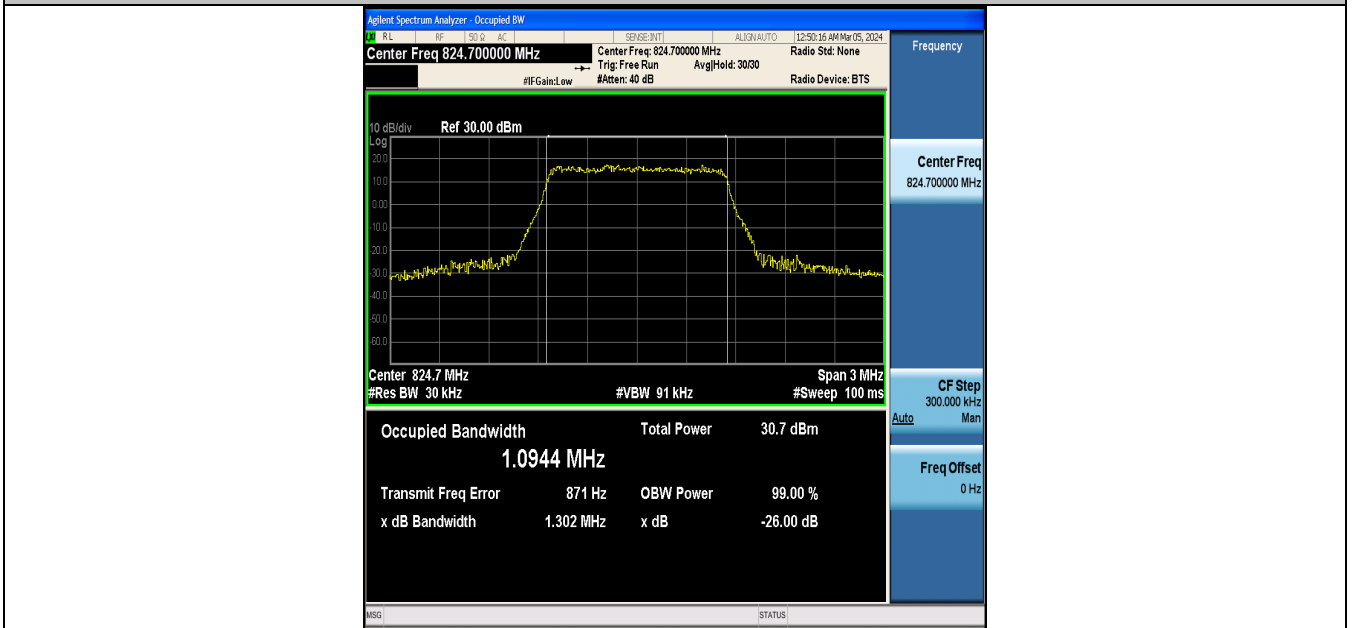

Band5-1.4MHz-16QAM-20407-6RB#0-PASS