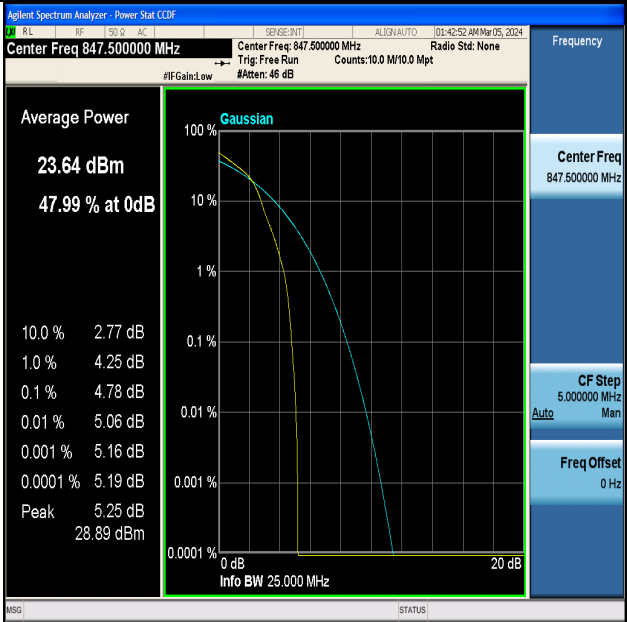

Band5-3MHz-QPSK-20635-1RB#0-PASS

Band5-3MHz-16QAM-20635-1RB#0-PASS