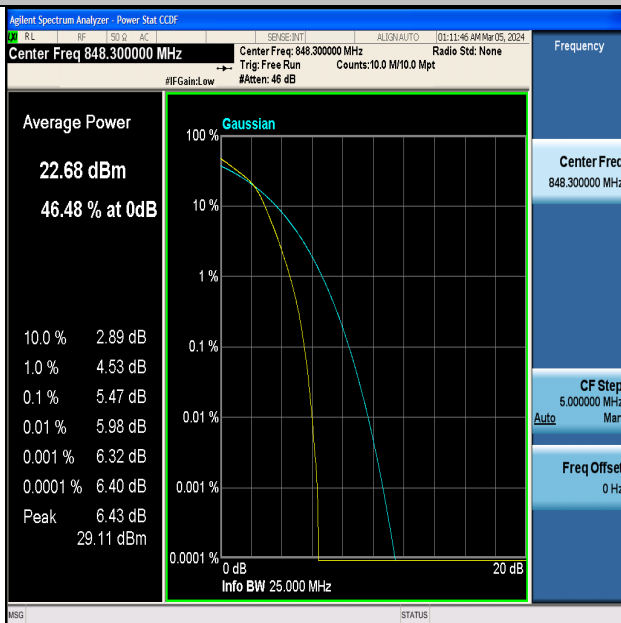

Band5-1.4MHz-QPSK-20525-6RB#0-PASS

Band5-1.4MHz-16QAM-20525-6RB#0-PASS

Band5-1.4MHz-QPSK-20643-1RB#0-PASS

Band5-1.4MHz-16QAM-20643-1RB#0-PASS

Band5-1.4MHz-QPSK-20643-6RB#0-PASS

Band5-1.4MHz-16QAM-20643-6RB#0-PASS