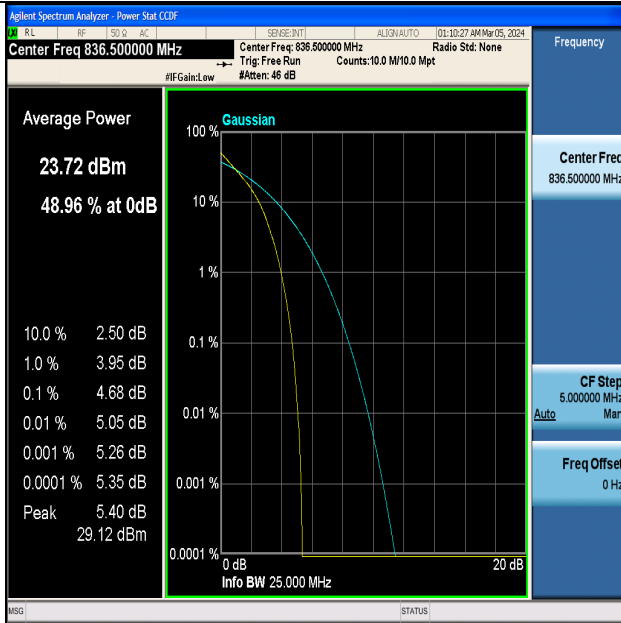

Test Graphs

Band5-1.4MHz-QPSK-20407-1RB#0-PASS

Band5-1.4MHz-16QAM-20407-1RB#0-PASS

Band5-1.4MHz-QPSK-20407-6RB#0-PASS

Band5-1.4MHz-16QAM-20407-6RB#0-PASS

Band5-1.4MHz-QPSK-20525-1RB#0-PASS

Band5-1.4MHz-16QAM-20525-1RB#0-PASS