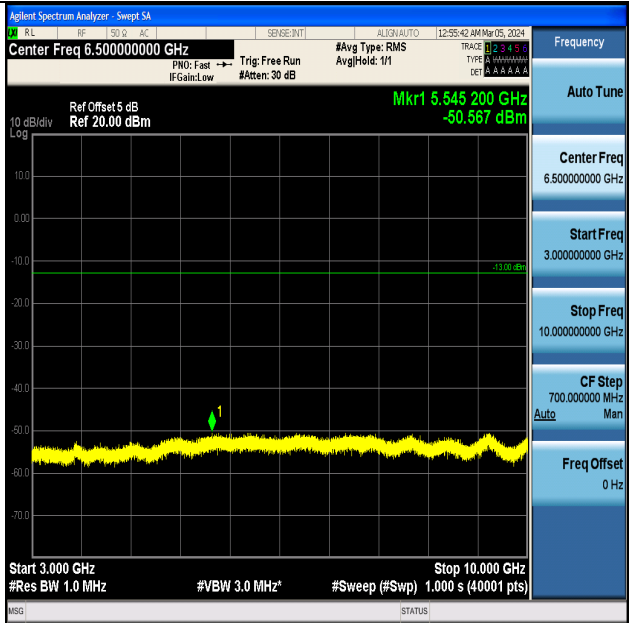

Band5_1.4MHz_16QAM_20407_1RB#0_3000~10000_3000~10000

Band5_1.4MHz_QPSK_20525_1RB#0_0.009~0.15_0.009~0.15

Band5_1.4MHz_QPSK_20525_1RB#0_0.15~30_0.15~30

Band5_1.4MHz_QPSK_20525_1RB#0_30~1000_30~1000

Band5_1.4MHz_QPSK_20525_1RB#0_1000~3000_1000~3000