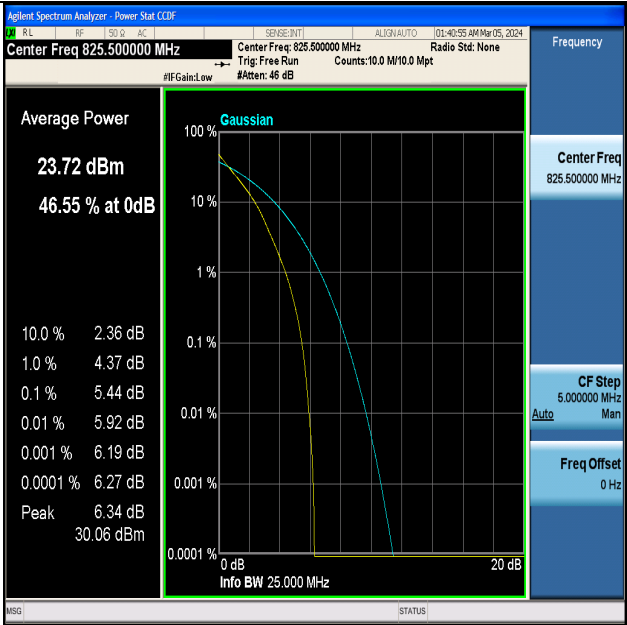

Band5-3MHz-QPSK-20415-15RB#0-PASS