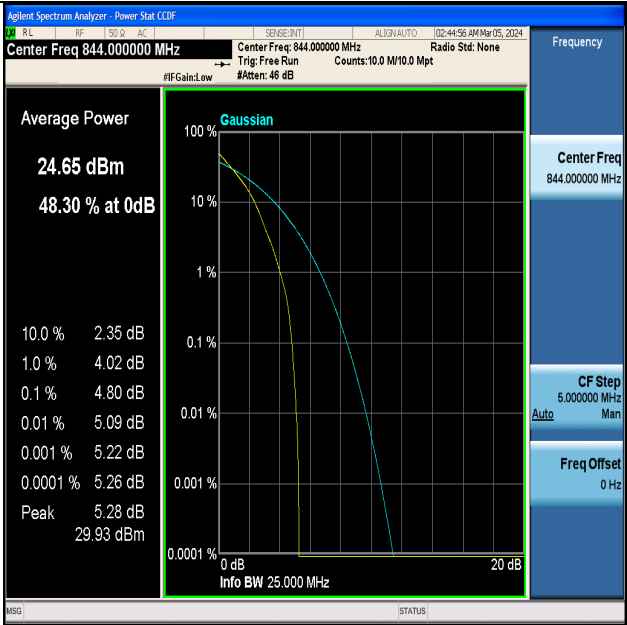

Band5-10MHz-QPSK-20600-1RB#0-PASS