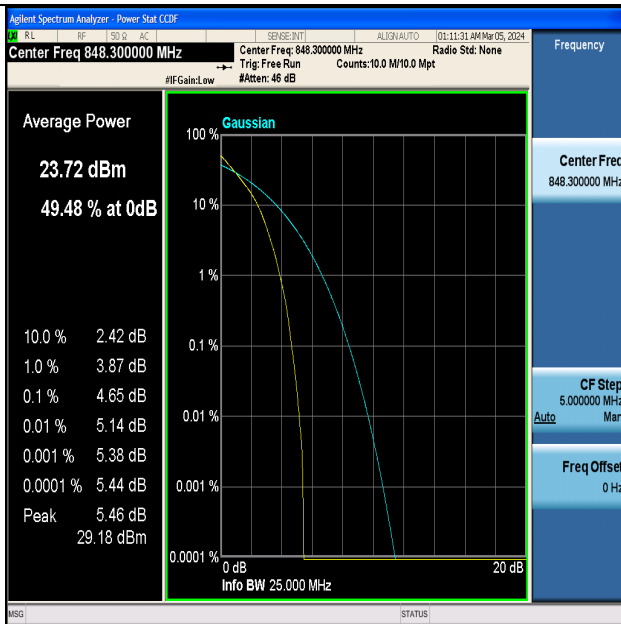

Band5-1.4MHz-QPSK-20525-6RB#0-PASS

Band5-1.4MHz-16QAM-20525-6RB#0-PASS

Band5-1.4MHz-QPSK-20643-1RB#0-PASS

Band5-1.4MHz-16QAM-20643-1RB#0-PASS

Band5-1.4MHz-QPSK-20643-6RB#0-PASS

Band5-1.4MHz-16QAM-20643-6RB#0-PASS