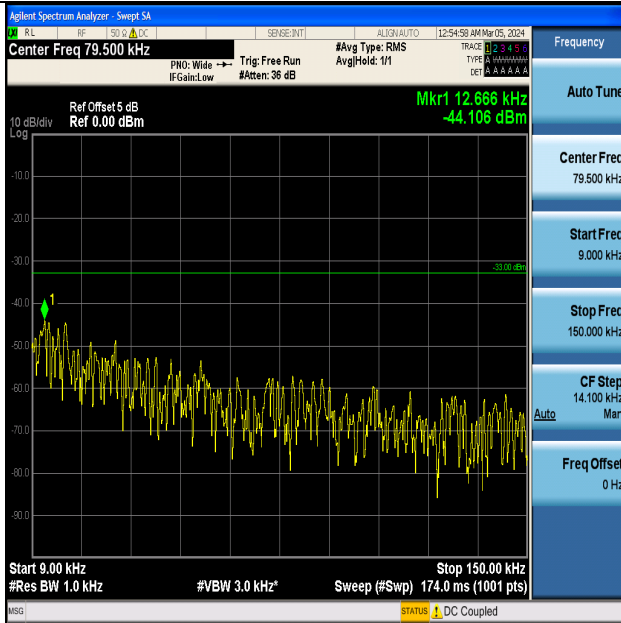

Band5_1.4MHz_QPSK_20525_1RB#0_0.009~0.15_0.009~0.15