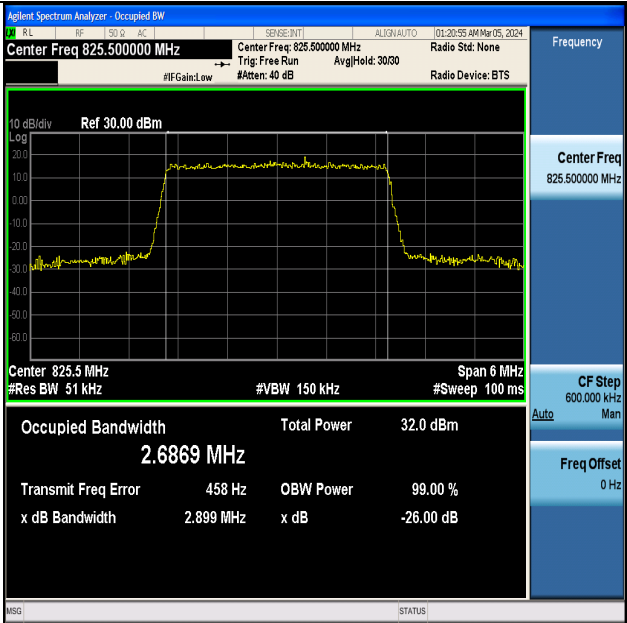

Test Graphs

Band5-1.4MHz-QPSK-20407-6RB#0-PASS

Band5-1.4MHz-16QAM-20407-6RB#0-PASS

Band5-1.4MHz-QPSK-20525-6RB#0-PASS

Band5-1.4MHz-16QAM-20525-6RB#0-PASS

Band5-1.4MHz-QPSK-20643-6RB#0-PASS

Band5-1.4MHz-16QAM-20643-6RB#0-PASS