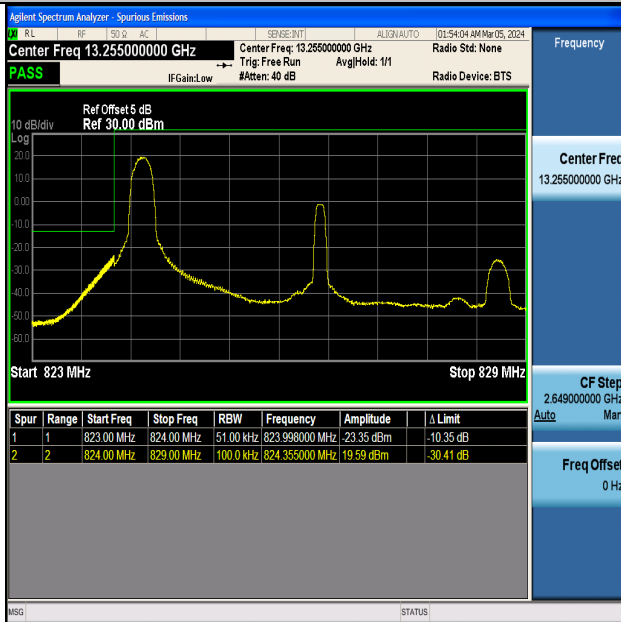

Band5_5MHz_16QAM_20425_1RB#0