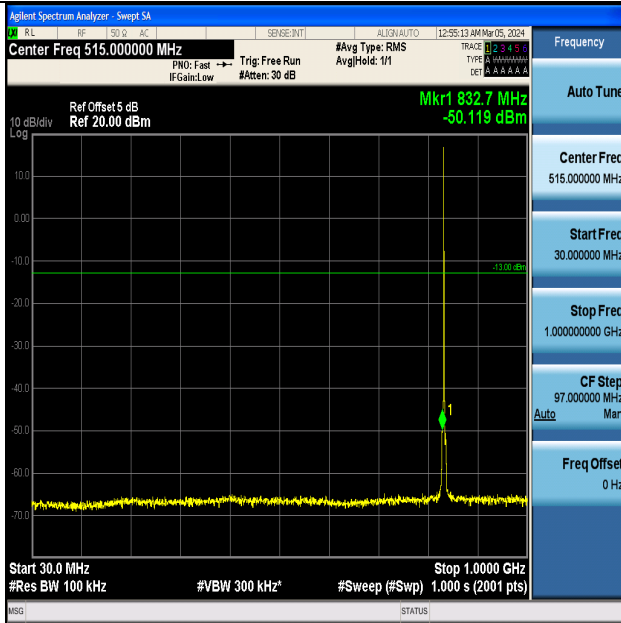

Band5_1.4MHz_QPSK_20525_1RB#0_30~1000_30~1000