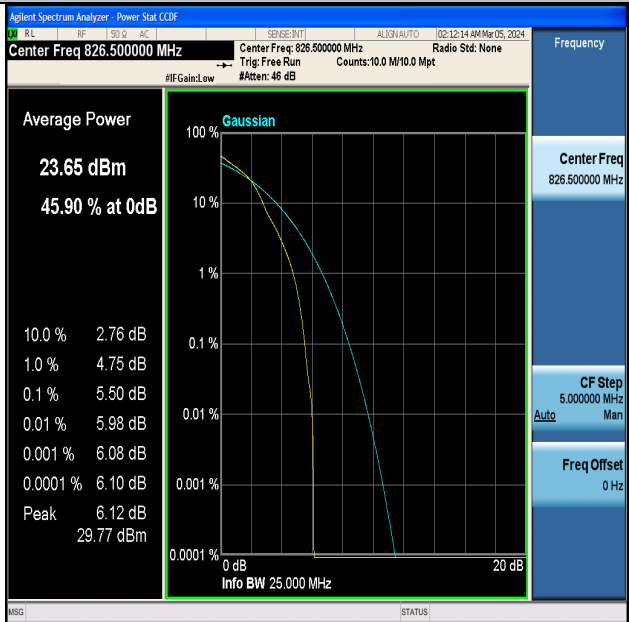

Band5-5MHz-16QAM-20425-1RB#0-PASS