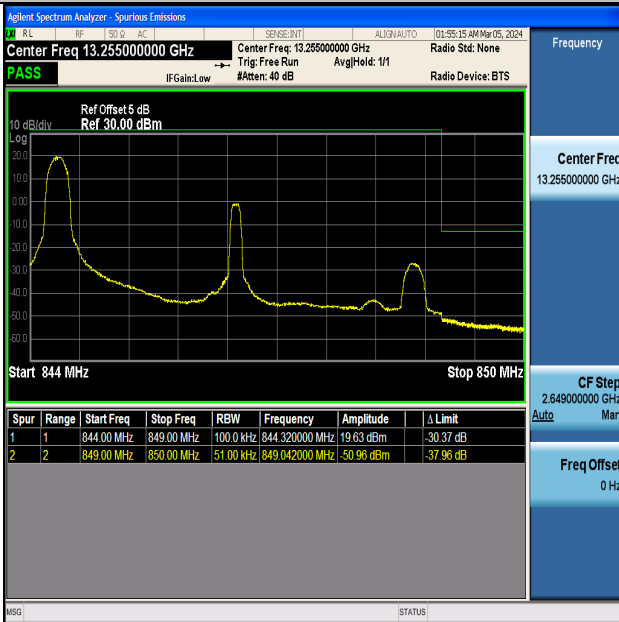

Band5_5MHz_16QAM_20625_1RB#0