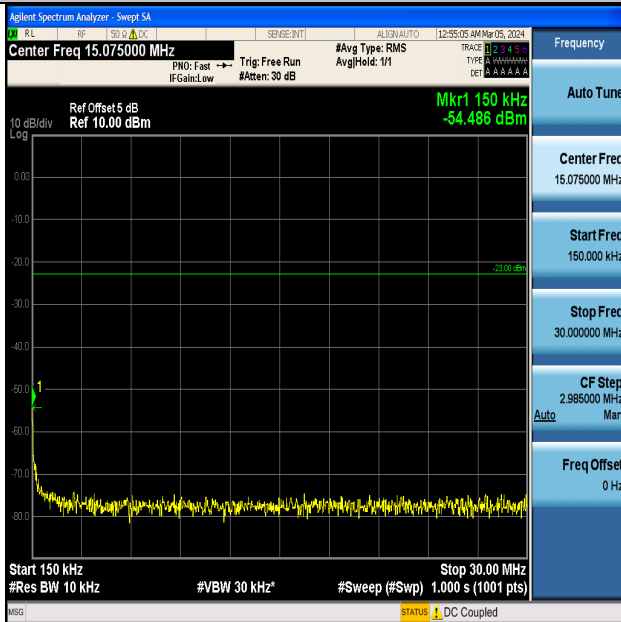

Band5_1.4MHz_QPSK_20525_1RB#0_0.15~30_0.15~30