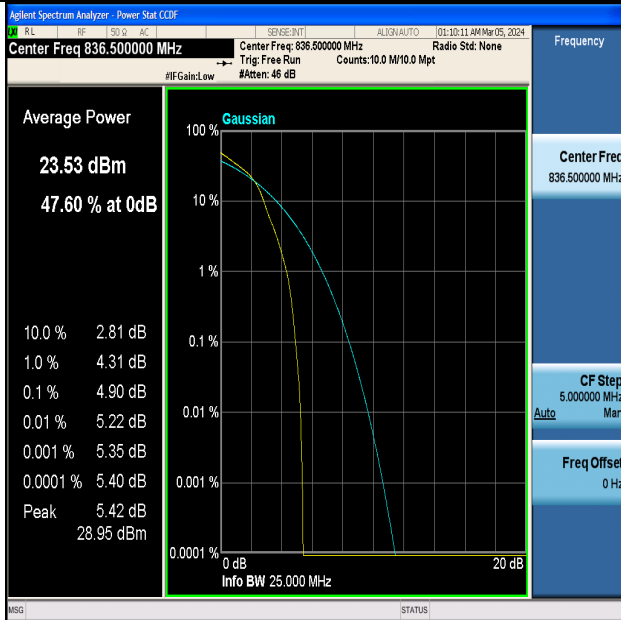

Test Graphs

Band5-1.4MHz-QPSK-20407-1RB#0-PASS

Band5-1.4MHz-16QAM-20407-1RB#0-PASS

Band5-1.4MHz-QPSK-20407-6RB#0-PASS

Band5-1.4MHz-16QAM-20407-6RB#0-PASS

Band5-1.4MHz-QPSK-20525-1RB#0-PASS

Band5-1.4MHz-16QAM-20525-1RB#0-PASS