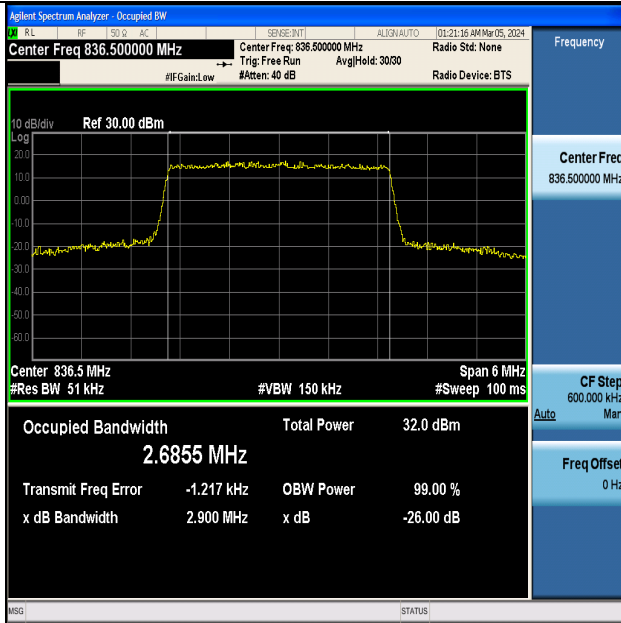

Band5-3MHz-QPSK-20525-15RB#0-PASS

Band5-3MHz-16QAM-20525-15RB#0-PASS