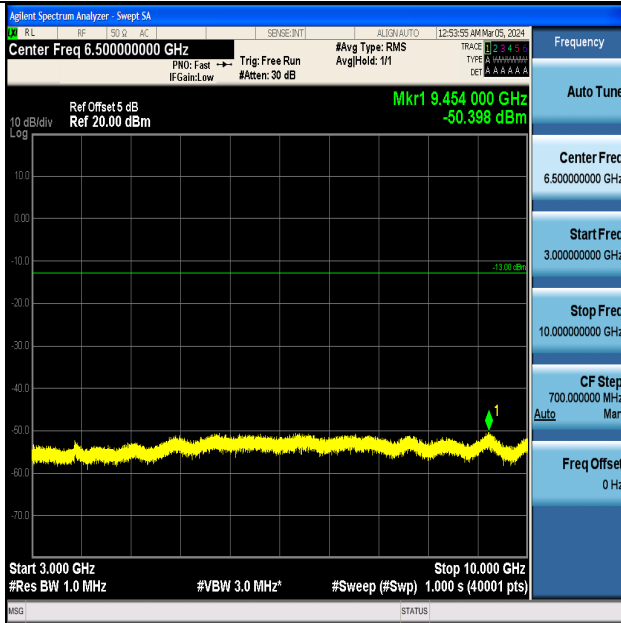

Test Graphs

Band5_1.4MHz_QPSK_20407_1RB#0_0.009~0.15_0.009~0.15

Band5_1.4MHz_QPSK_20407_1RB#0_0.15~30_0.15~30

Band5_1.4MHz_QPSK_20407_1RB#0_30~1000_30~1000

Band5_1.4MHz_QPSK_20407_1RB#0_1000~3000_1000~3000