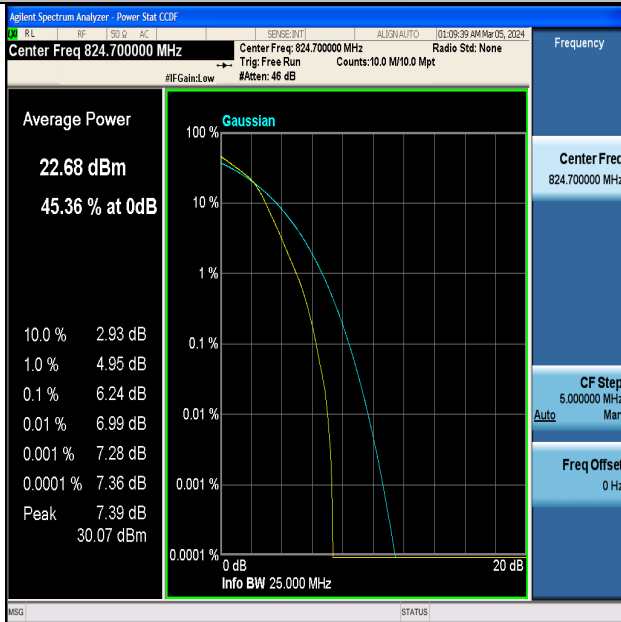

Test Graphs

Band5-1.4MHz-QPSK-20407-1RB#0-PASS

Band5-1.4MHz-16QAM-20407-1RB#0-PASS

Band5-1.4MHz-QPSK-20407-6RB#0-PASS

Band5-1.4MHz-16QAM-20407-6RB#0-PASS

Band5-1.4MHz-QPSK-20525-1RB#0-PASS

Band5-1.4MHz-16QAM-20525-1RB#0-PASS