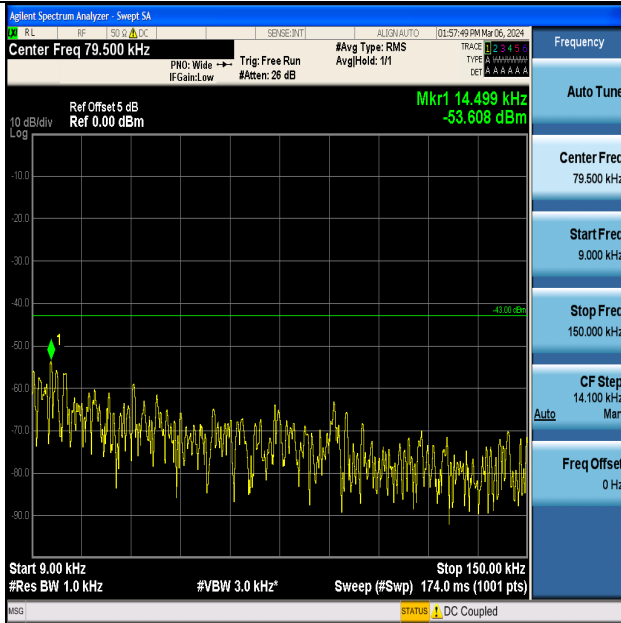

Band4_1.4MHz_QPSK_20175_1RB#0_3000~20000_3000~20000

Band4_1.4MHz_16QAM_20175_1RB#0_0.15~30_0.15~30

Band4_1.4MHz_16QAM_20175_1RB#0_30~1000_30~1000

Band4_1.4MHz_16QAM_20175_1RB#0_1000~3000_1000~3000

Band4_1.4MHz_16QAM_20175_1RB#0_0.009~0.15_0.009~0.15