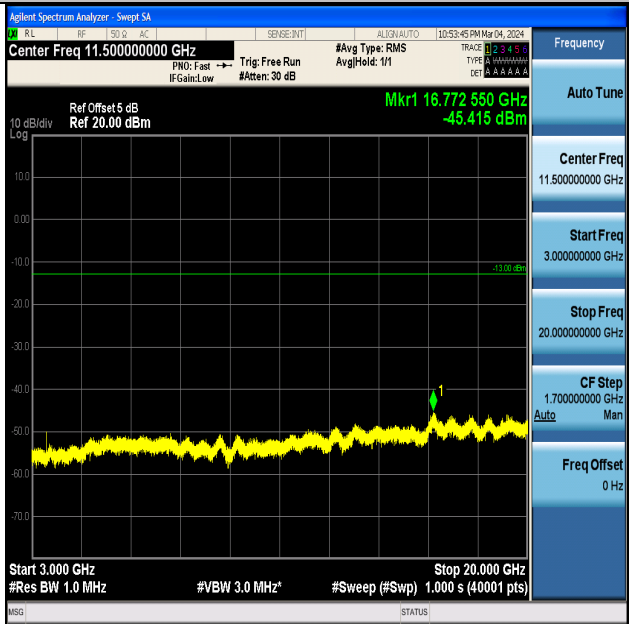

Band4_5MHz_QPSK_20375_1RB#0_3000~20000_3000~20000

Band4_5MHz_16QAM_20375_1RB#0_0.15~30_0.15~30

Band4_5MHz_16QAM_20375_1RB#0_30~1000_30~1000

Band4_5MHz_16QAM_20375_1RB#0_1000~3000_1000~3000

Band4_5MHz_16QAM_20375_1RB#0_0.009~0.15_0.009~0.15