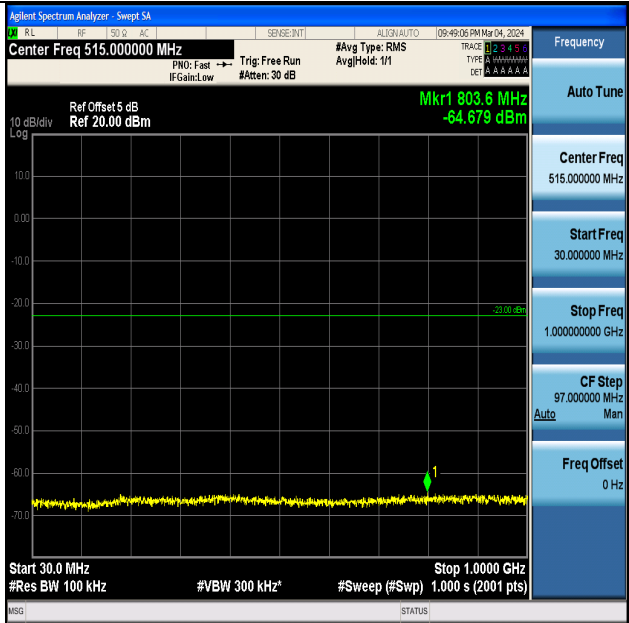

Band4_1.4MHz_16QAM_20175_1RB#0_30~1000_30~1000