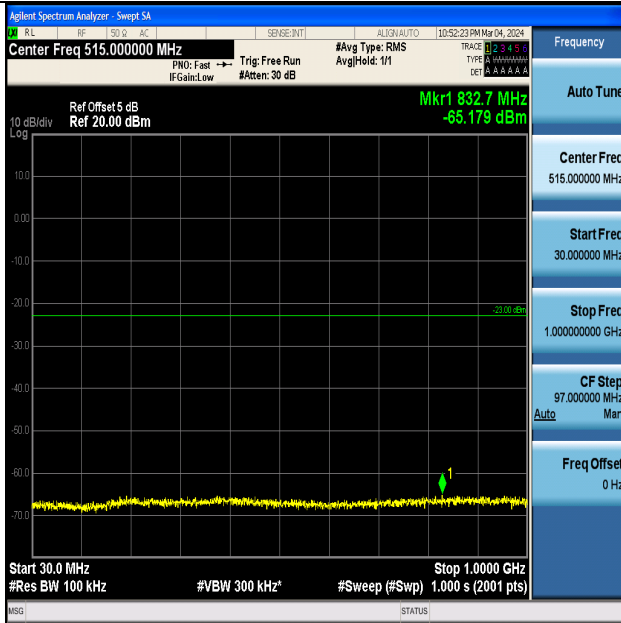

Band4_5MHz_QPSK_20375_1RB#0_30~1000_30~1000