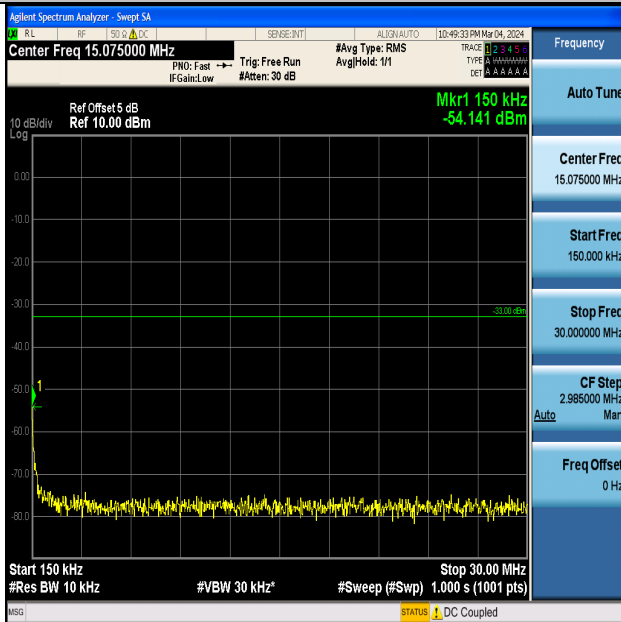

Band4_5MHz_16QAM_19975_1RB#0_0.15~30_0.15~30