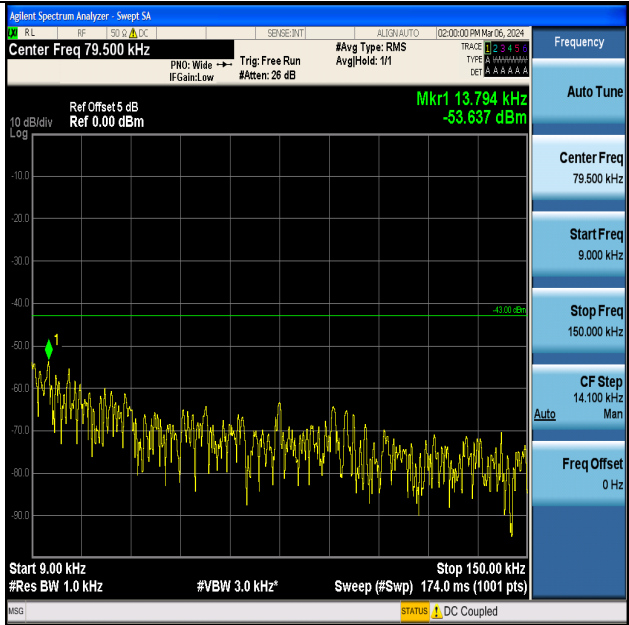

Band4_5MHz_QPSK_20375_1RB#0_3000~20000_3000~20000

Band4_5MHz_16QAM_20375_1RB#0_0.15~30_0.15~30

Band4_5MHz_16QAM_20375_1RB#0_30~1000_30~1000

Band4_5MHz_16QAM_20375_1RB#0_1000~3000_1000~3000

Band4_5MHz_16QAM_20375_1RB#0_0.009~0.15_0.009~0.15