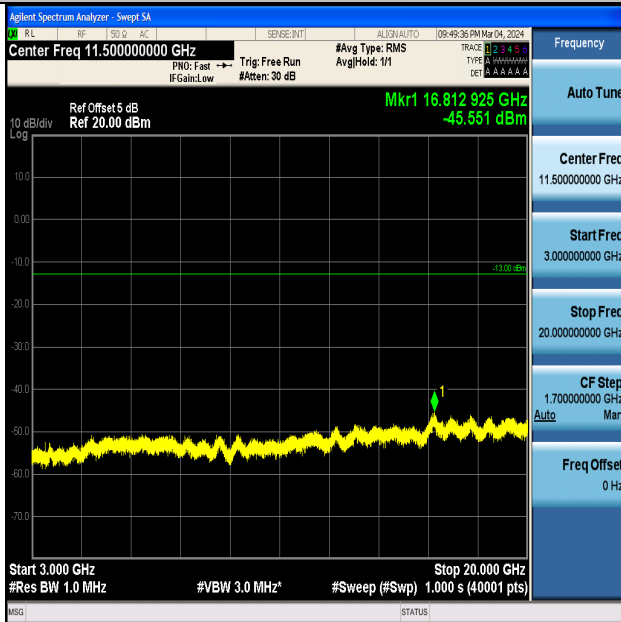

Band4_1.4MHz_QPSK_20175_1RB#0_3000~20000_3000~20000

Band4_1.4MHz_16QAM_20175_1RB#0_0.15~30_0.15~30

Band4_1.4MHz_16QAM_20175_1RB#0_30~1000_30~1000

Band4_1.4MHz_16QAM_20175_1RB#0_1000~3000_1000~3000

Band4_1.4MHz_16QAM_20175_1RB#0_0.009~0.15_0.009~0.15