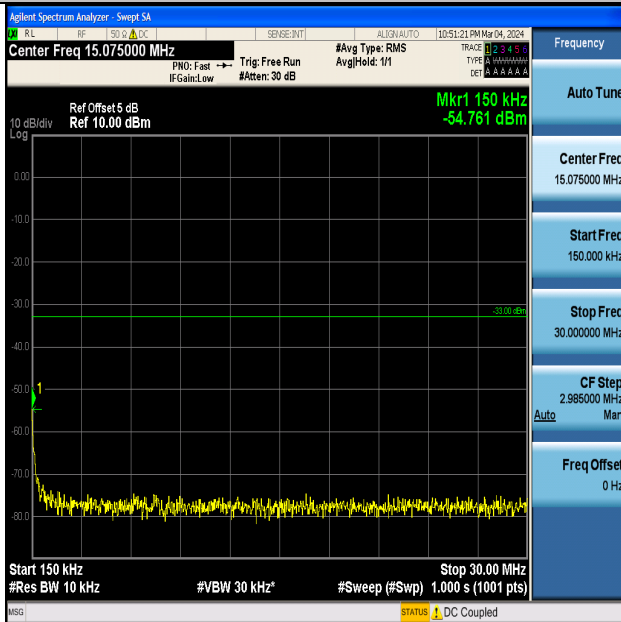

Band4_5MHz_16QAM_20175_1RB#0_0.15~30_0.15~30