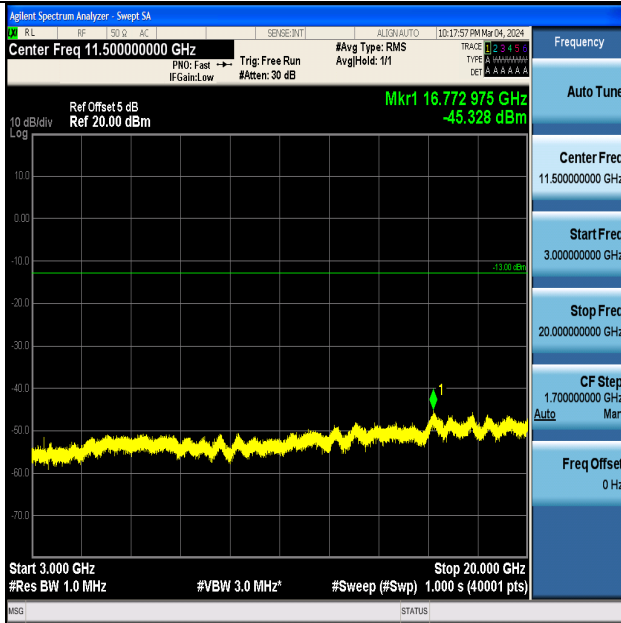

Band4_1.4MHz_16QAM_20393_1RB#0_3000~20000_3000~20000

Band4_3MHz_QPSK_19965_1RB#0_0.15~30_0.15~30

Band4_3MHz_QPSK_19965_1RB#0_30~1000_30~1000

Band4_3MHz_QPSK_19965_1RB#0_0.009~0.15_0.009~0.15

Band4_3MHz_QPSK_19965_1RB#0_1000~3000_1000~3000