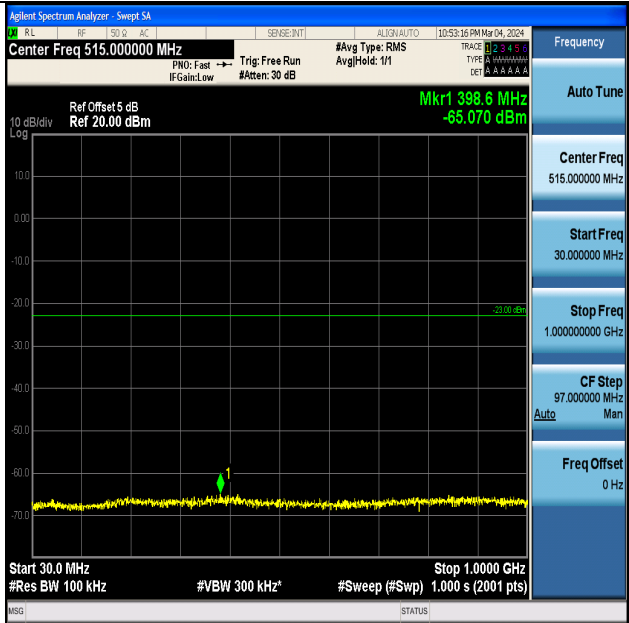

Band4_5MHz_16QAM_20375_1RB#0_30~1000_30~1000