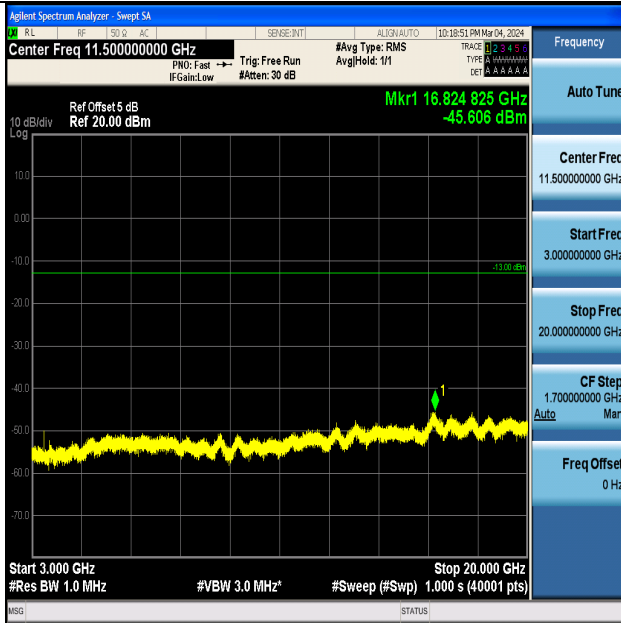

Band4_3MHz_QPSK_19965_1RB#0_3000~20000_3000~20000

Band4_3MHz_16QAM_19965_1RB#0_0.15~30_0.15~30

Band4_3MHz_16QAM_19965_1RB#0_30~1000_30~1000

Band4_3MHz_16QAM_19965_1RB#0_1000~3000_1000~3000

Band4_3MHz_16QAM_19965_1RB#0_3000~20000_3000~20000