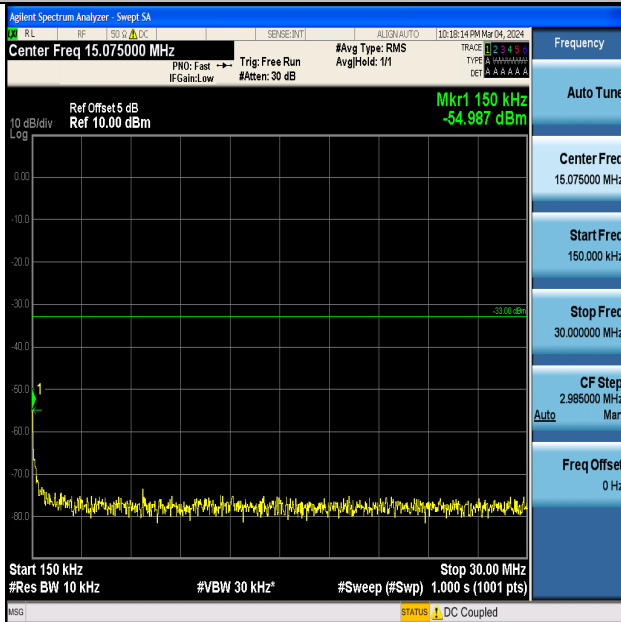

Band4_3MHz_16QAM_19965_1RB#0_0.15~30_0.15~30