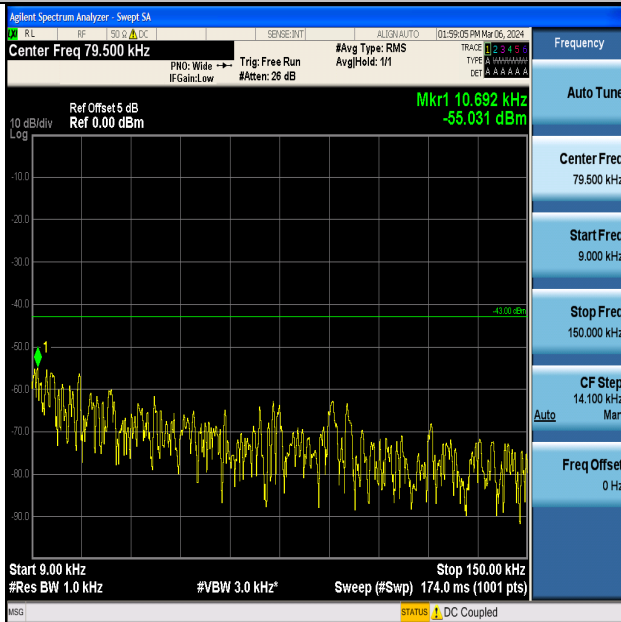

Band4_3MHz_QPSK_20385_1RB#0_3000~20000_3000~20000

Band4_3MHz_16QAM_20385_1RB#0_0.15~30_0.15~30

Band4_3MHz_16QAM_20385_1RB#0_30~1000_30~1000

Band4_3MHz_16QAM_20385_1RB#0_1000~3000_1000~3000

Band4_3MHz_16QAM_20385_1RB#0_3000~20000_3000~20000