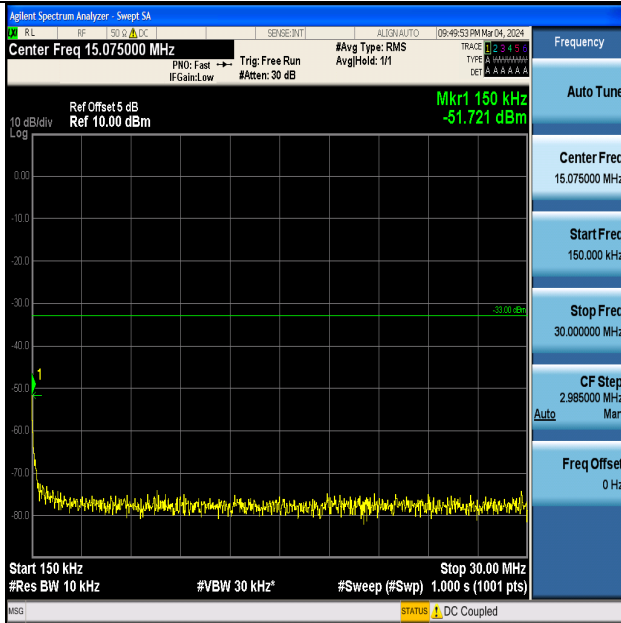

Band4_1.4MHz_QPSK_20393_1RB#0_0.15~30_0.15~30