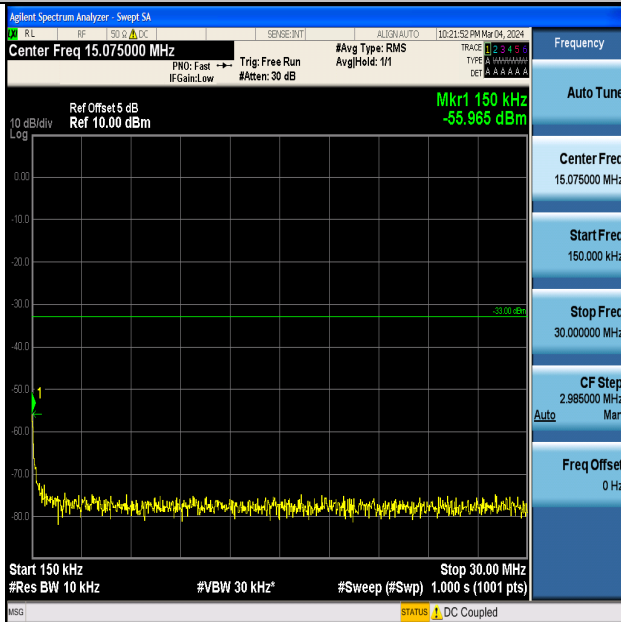

Band4_3MHz_16QAM_20385_1RB#0_0.15~30_0.15~30