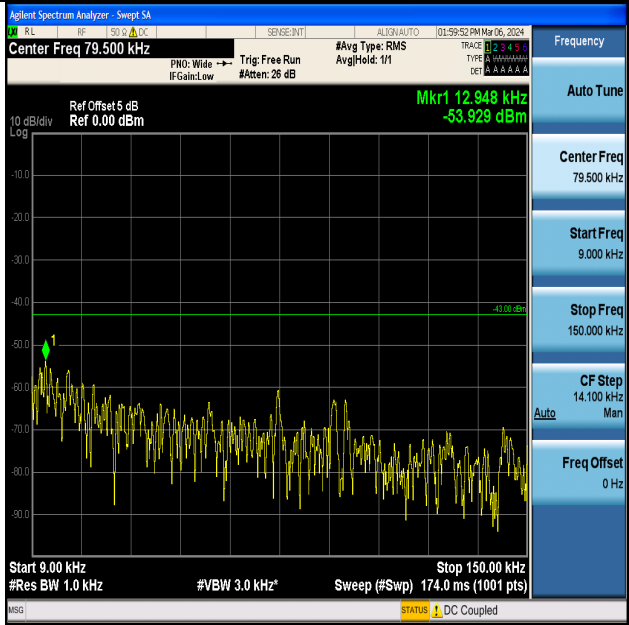

Band4_5MHz_QPSK_20375_1RB#0_0.009~0.15_0.009~0.15