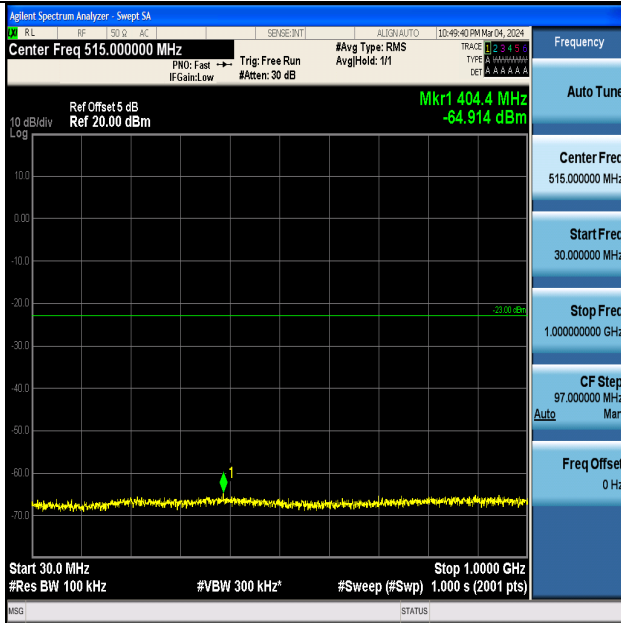

Band4_5MHz_16QAM_19975_1RB#0_30~1000_30~1000