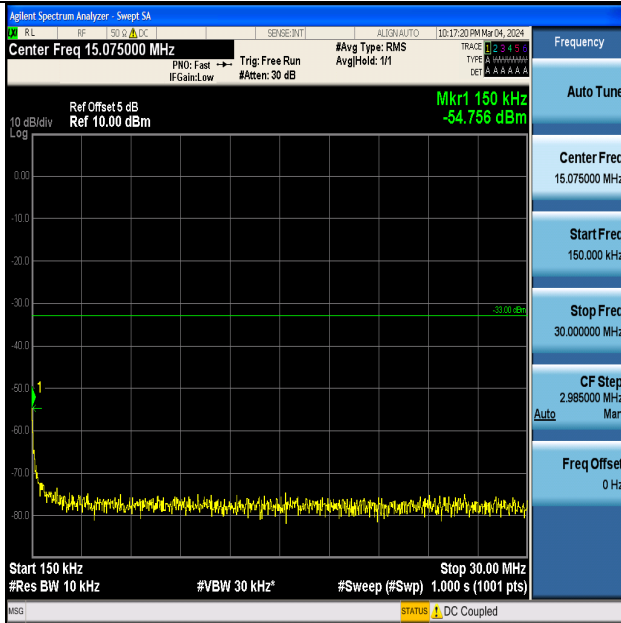

Band4_3MHz_QPSK_19965_1RB#0_0.15~30_0.15~30