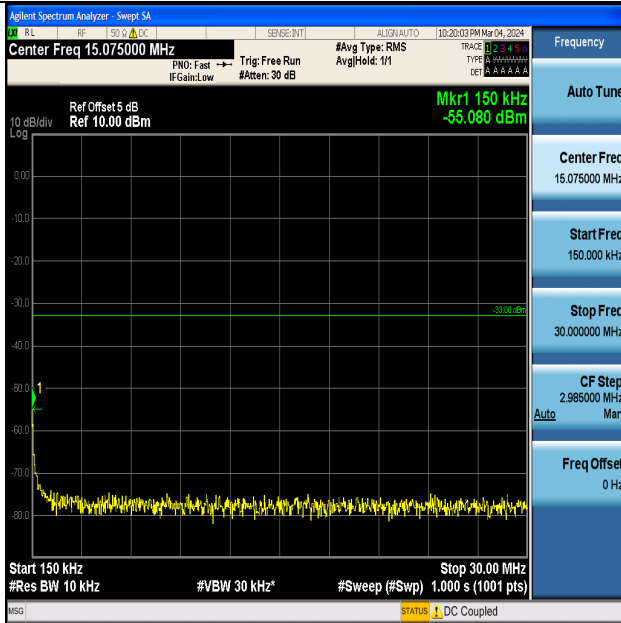

Band4_3MHz_16QAM_19965_1RB#0_0.009~0.15_0.009~0.15

Band4_3MHz_QPSK_20175_1RB#0_0.15~30_0.15~30

Band4_3MHz_QPSK_20175_1RB#0_30~1000_30~1000

Band4_3MHz_QPSK_20175_1RB#0_1000~3000_1000~3000

Band4_3MHz_QPSK_20175_1RB#0_3000~20000_3000~20000