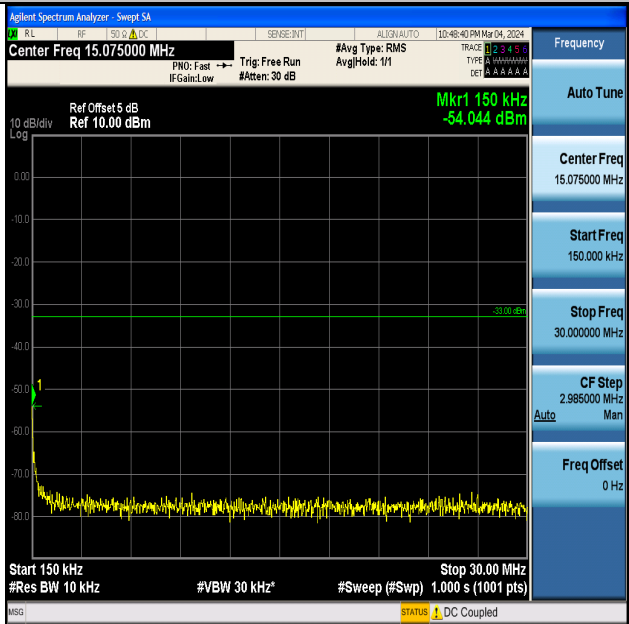

Band4_5MHz_QPSK_19975_1RB#0_0.15~30_0.15~30