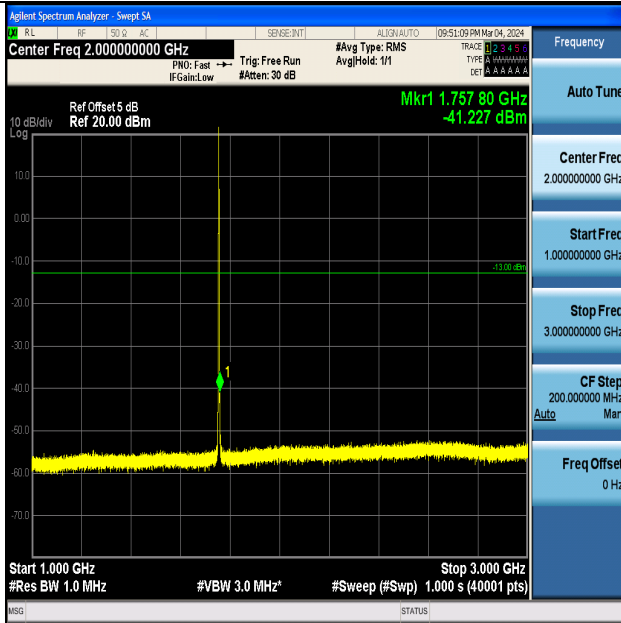

Band4_1.4MHz_QPSK_20393_1RB#0_0.009~0.15_0.009~0.15

Band4_1.4MHz_16QAM_20393_1RB#0_0.009~0.15_0.009~0.15

Band4_1.4MHz_16QAM_20393_1RB#0_0.15~30_0.15~30

Band4_1.4MHz_16QAM_20393_1RB#0_30~1000_30~1000

Band4_1.4MHz_16QAM_20393_1RB#0_1000~3000_1000~3000