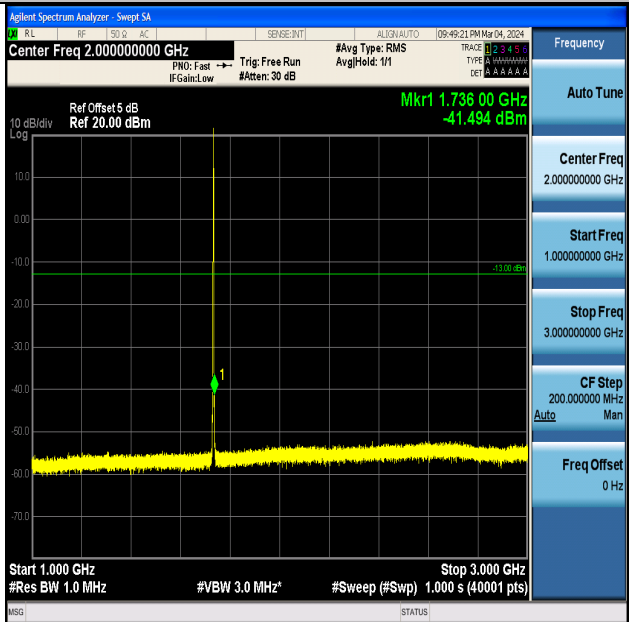

Band4_1.4MHz_16QAM_20175_1RB#0_1000~3000_1000~3000