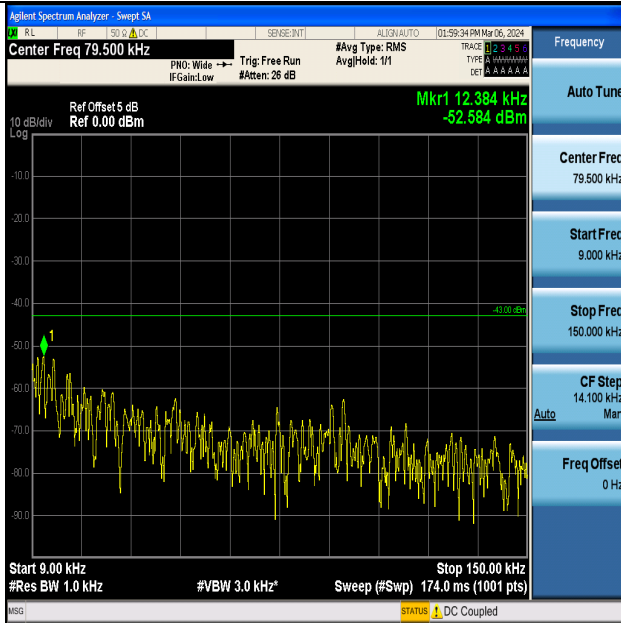

Band4_5MHz_16QAM_19975_1RB#0_3000~20000_3000~20000

Band4_5MHz_QPSK_20175_1RB#0_0.15~30_0.15~30

Band4_5MHz_QPSK_20175_1RB#0_30~1000_30~1000

Band4_5MHz_QPSK_20175_1RB#0_1000~3000_1000~3000

Band4_5MHz_QPSK_20175_1RB#0_3000~20000_3000~20000