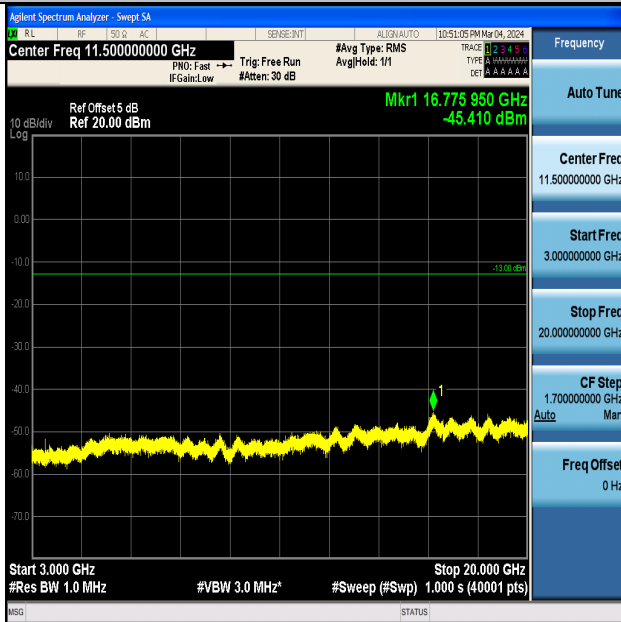

Band4_5MHz_16QAM_19975_1RB#0_3000~20000_3000~20000

Band4_5MHz_QPSK_20175_1RB#0_0.15~30_0.15~30

Band4_5MHz_QPSK_20175_1RB#0_30~1000_30~1000

Band4_5MHz_QPSK_20175_1RB#0_1000~3000_1000~3000

Band4_5MHz_QPSK_20175_1RB#0_3000~20000_3000~20000