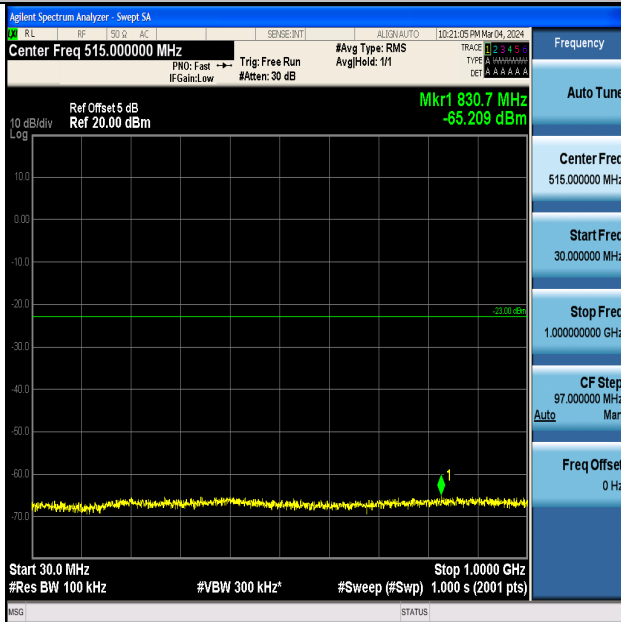

Band4_3MHz_QPSK_20385_1RB#0_30~1000_30~1000