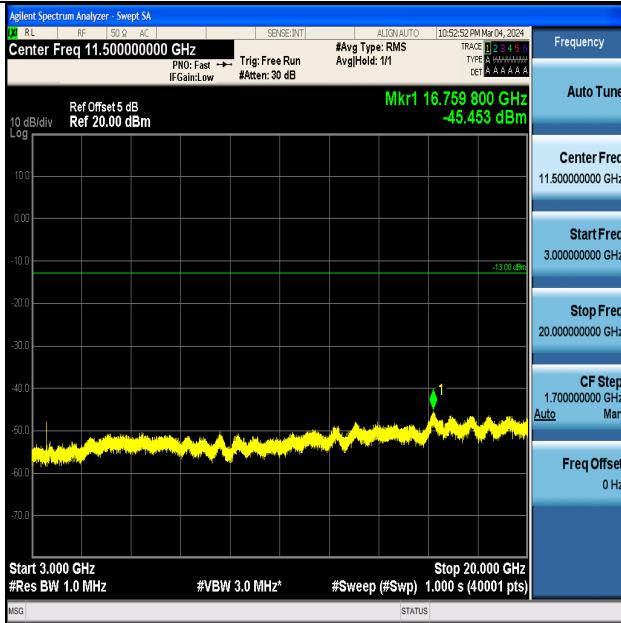

Band4_5MHz_QPSK_20375_1RB#0_0.15~30_0.15~30

Band4_5MHz_16QAM_20175_1RB#0_0.009~0.15_0.009~0.15

Band4_5MHz_QPSK_20375_1RB#0_0.009~0.15_0.009~0.15

Band4_5MHz_QPSK_20375_1RB#0_30~1000_30~1000

Band4_5MHz_QPSK_20375_1RB#0_1000~3000_1000~3000