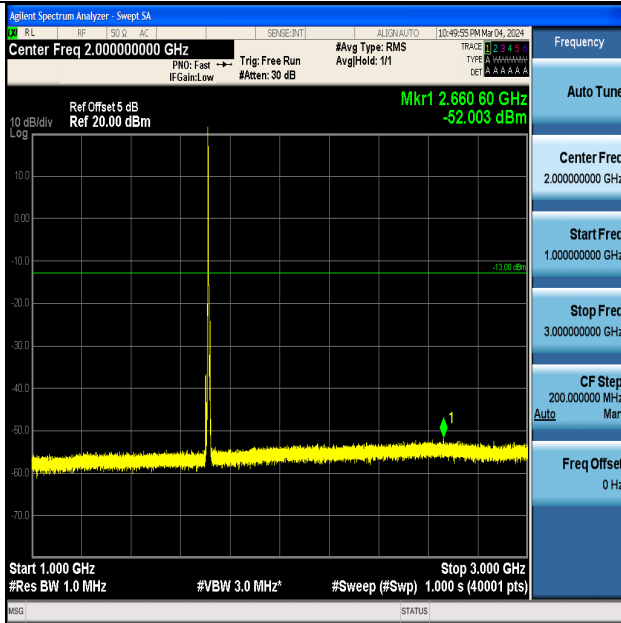

Band4_5MHz_QPSK_19975_1RB#0_3000~20000_3000~20000

Band4_5MHz_16QAM_19975_1RB#0_0.15~30_0.15~30

Band4_5MHz_16QAM_19975_1RB#0_30~1000_30~1000

Band4_5MHz_16QAM_19975_1RB#0_0.009~0.15_0.009~0.15

Band4_5MHz_16QAM_19975_1RB#0_1000~3000_1000~3000