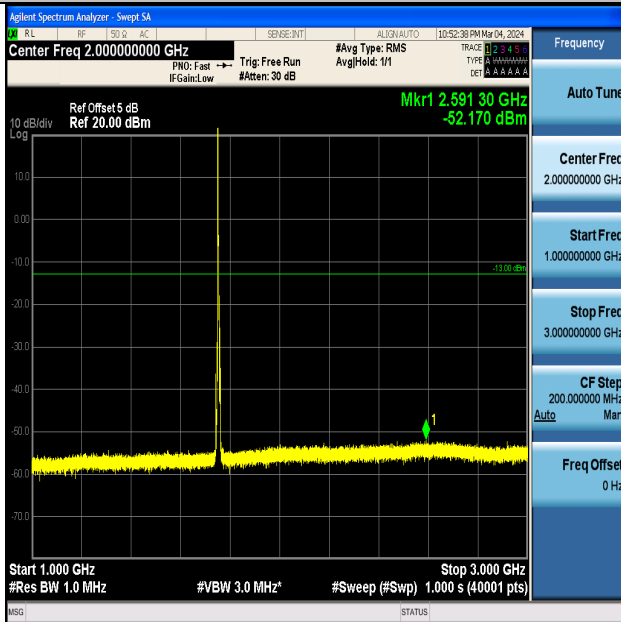

Band4_5MHz_QPSK_20375_1RB#0_0.15~30_0.15~30

Band4_5MHz_16QAM_20175_1RB#0_0.009~0.15_0.009~0.15

Band4_5MHz_QPSK_20375_1RB#0_0.009~0.15_0.009~0.15

Band4_5MHz_QPSK_20375_1RB#0_30~1000_30~1000

Band4_5MHz_QPSK_20375_1RB#0_1000~3000_1000~3000