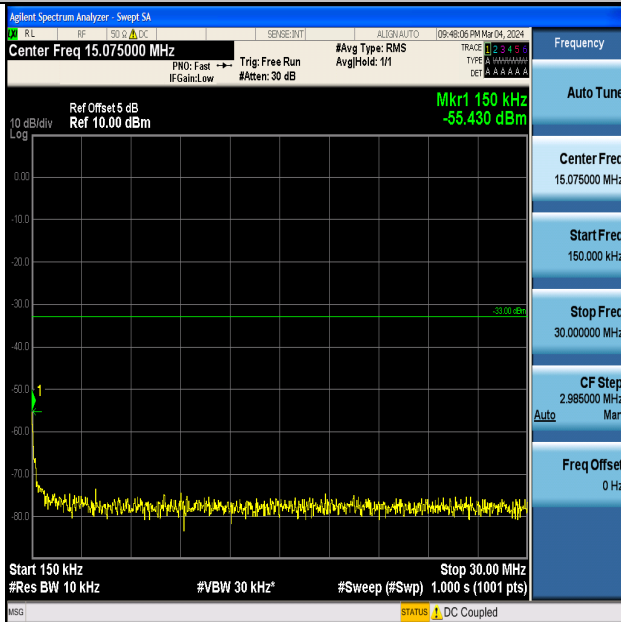

Band4_1.4MHz_QPSK_19957_1RB#0_0.009~0.15_0.009~0.15

Band4_1.4MHz_16QAM_19957_1RB#0_0.15~30_0.15~30

Band4_1.4MHz_16QAM_19957_1RB#0_30~1000_30~1000

Band4_1.4MHz_16QAM_19957_1RB#0_1000~3000_1000~3000

Band4_1.4MHz_16QAM_19957_1RB#0_3000~20000_3000~20000