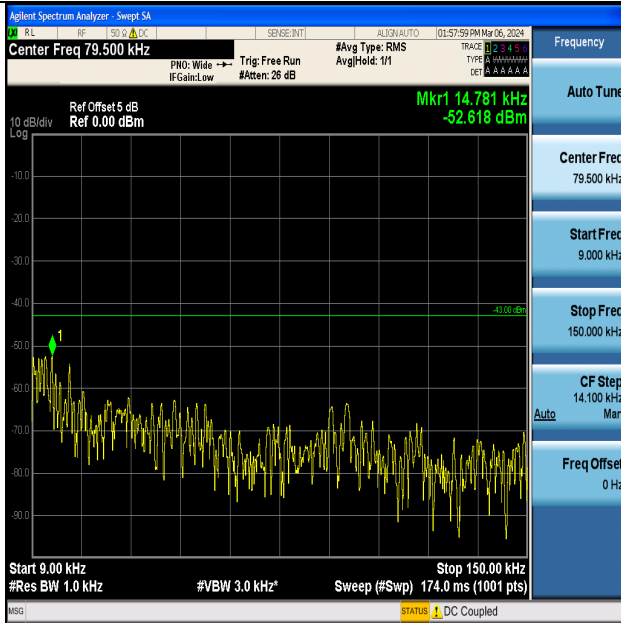

Band4_1.4MHz_16QAM_20175_1RB#0_3000~20000_3000~20000

Band4_1.4MHz_QPSK_20393_1RB#0_0.15~30_0.15~30

Band4_1.4MHz_QPSK_20393_1RB#0_30~1000_30~1000

Band4_1.4MHz_QPSK_20393_1RB#0_1000~3000_1000~3000

Band4_1.4MHz_QPSK_20393_1RB#0_3000~20000_3000~20000