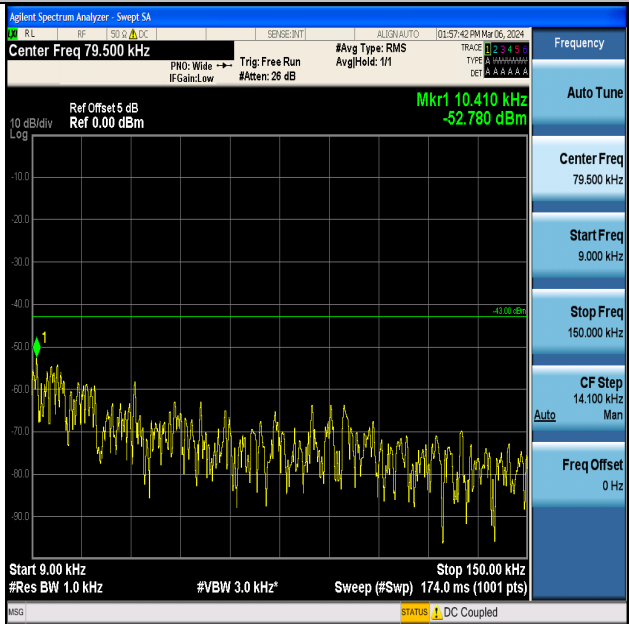

Band4_1.4MHz_QPSK_20175_1RB#0_0.009~0.15_0.009~0.15