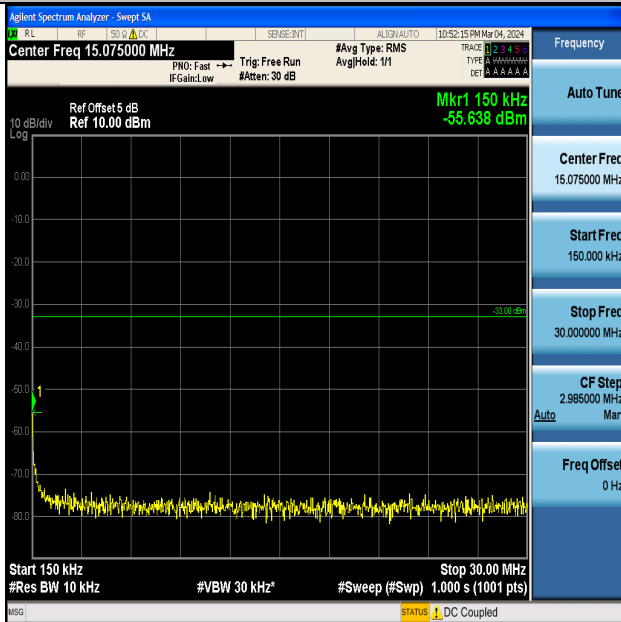

Band4_5MHz_QPSK_20175_1RB#0_0.009~0.15_0.009~0.15

Band4_5MHz_16QAM_20175_1RB#0_0.15~30_0.15~30

Band4_5MHz_16QAM_20175_1RB#0_30~1000_30~1000

Band4_5MHz_16QAM_20175_1RB#0_1000~3000_1000~3000

Band4_5MHz_16QAM_20175_1RB#0_3000~20000_3000~20000