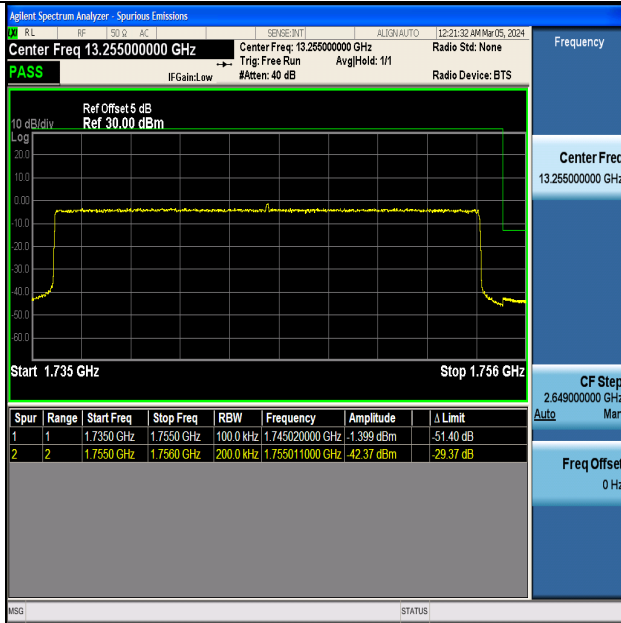

Band4_20MHz_QPSK_20300_1RB#0

Band4_20MHz_16QAM_20300_1RB#0

Band4_20MHz_QPSK_20300_1RB#99

Band4_20MHz_16QAM_20300_1RB#99

Band4_20MHz_QPSK_20300_100RB#0

Band4_20MHz_16QAM_20300_100RB#0

1.5. Appendix E: Conducted Spurious Emission