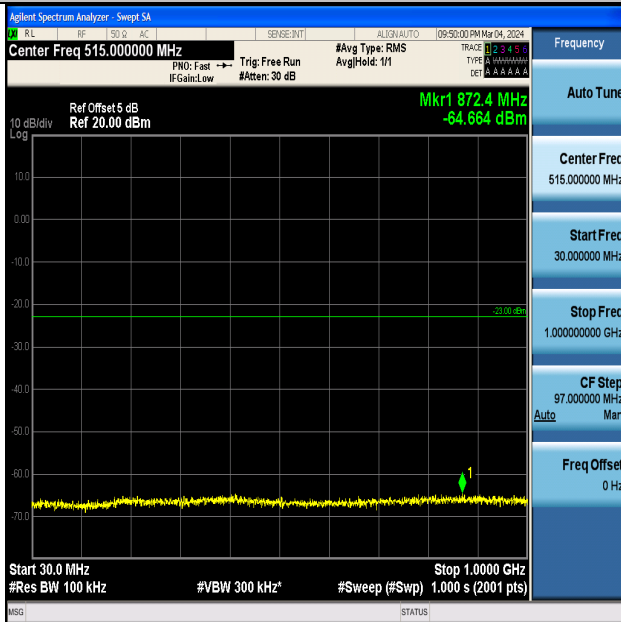

Band4_1.4MHz_QPSK_20393_1RB#0_30~1000_30~1000