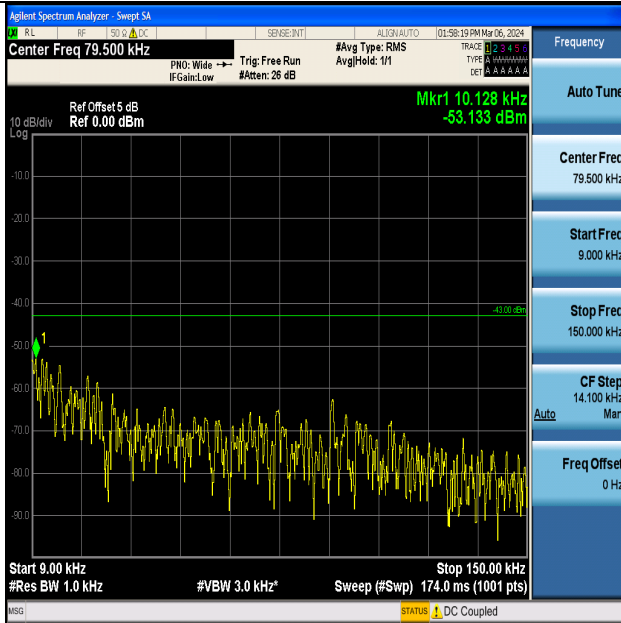

Band4_3MHz_QPSK_19965_1RB#0_0.009~0.15_0.009~0.15