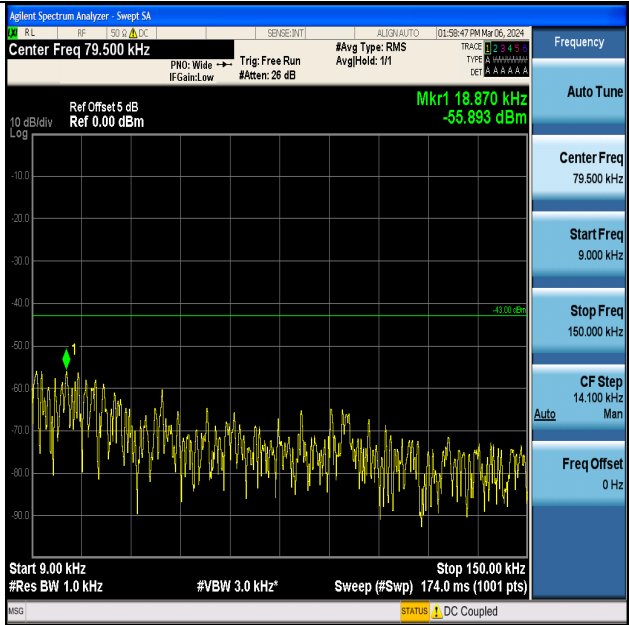

Band4_3MHz_16QAM_20175_1RB#0_0.009~0.15_0.009~0.15