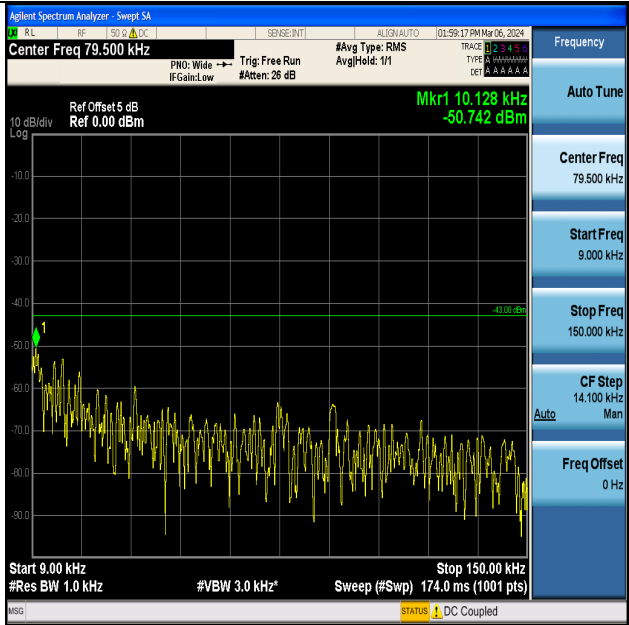

Band4_5MHz_QPSK_19975_1RB#0_0.009~0.15_0.009~0.15