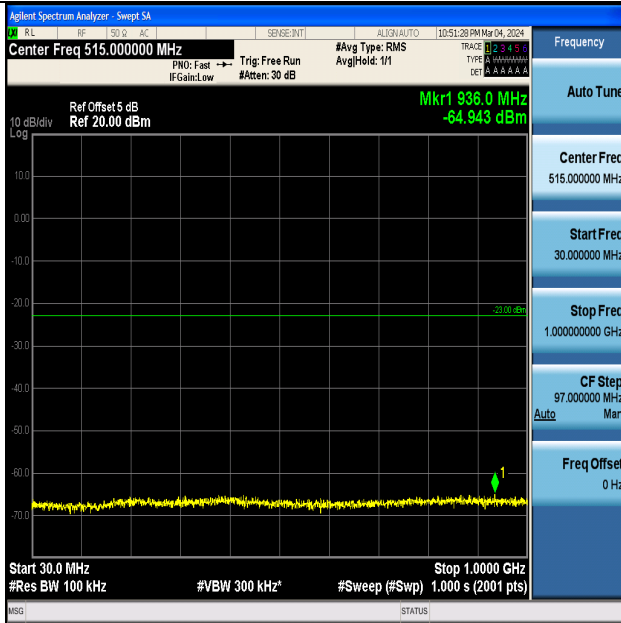

Band4_5MHz_16QAM_20175_1RB#0_30~1000_30~1000