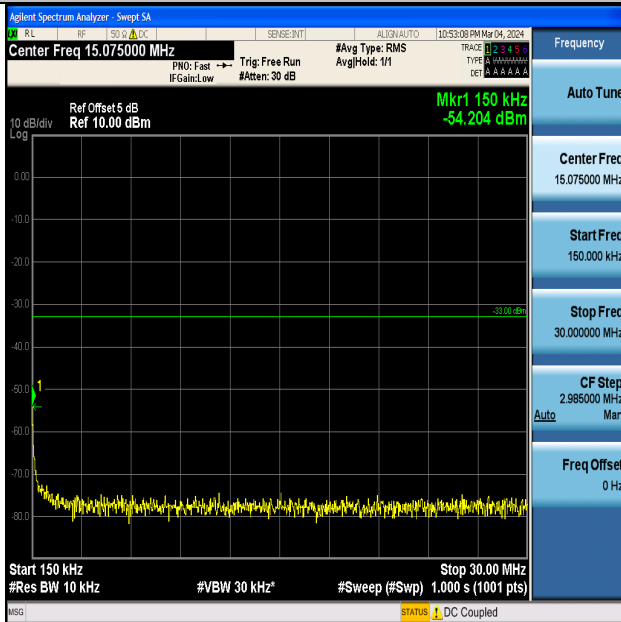

Band4_5MHz_16QAM_20375_1RB#0_0.15~30_0.15~30