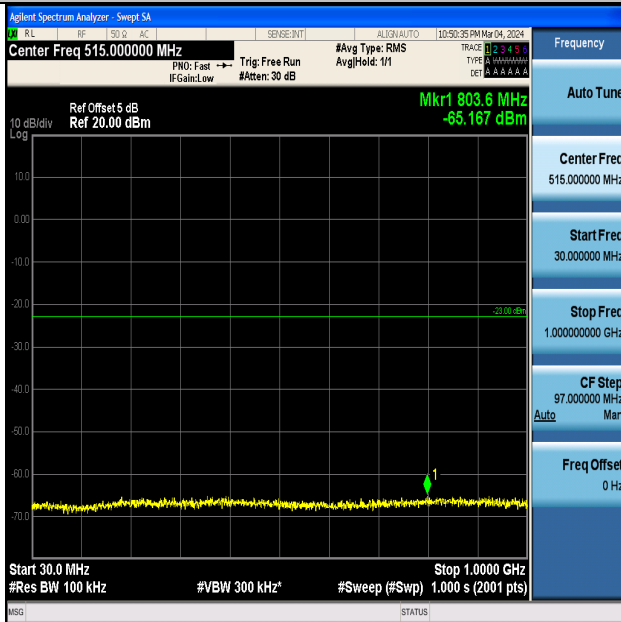

Band4_5MHz_QPSK_20175_1RB#0_30~1000_30~1000