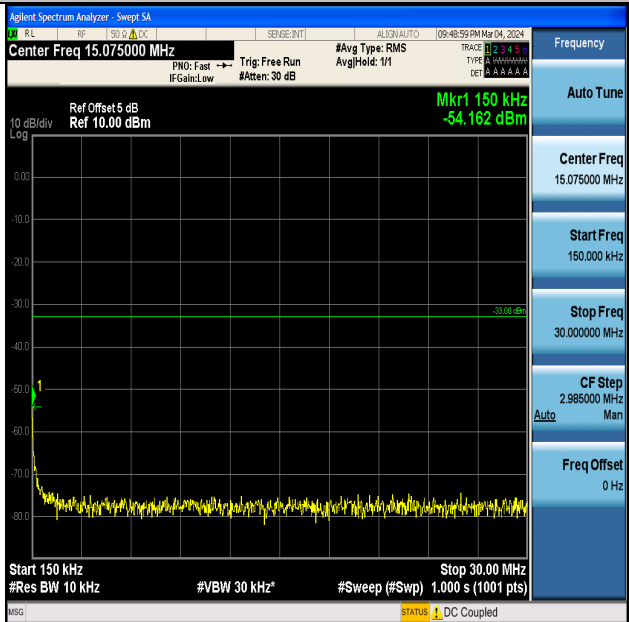

Band4_1.4MHz_16QAM_20175_1RB#0_0.15~30_0.15~30