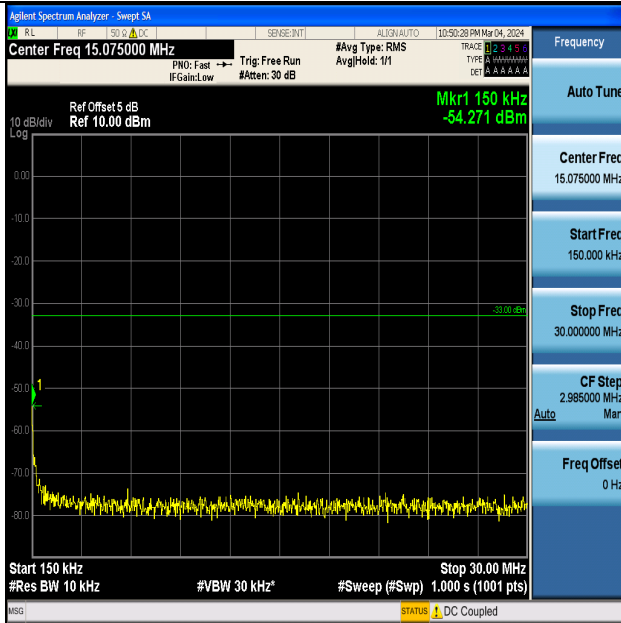

Band4_5MHz_QPSK_20175_1RB#0_0.15~30_0.15~30