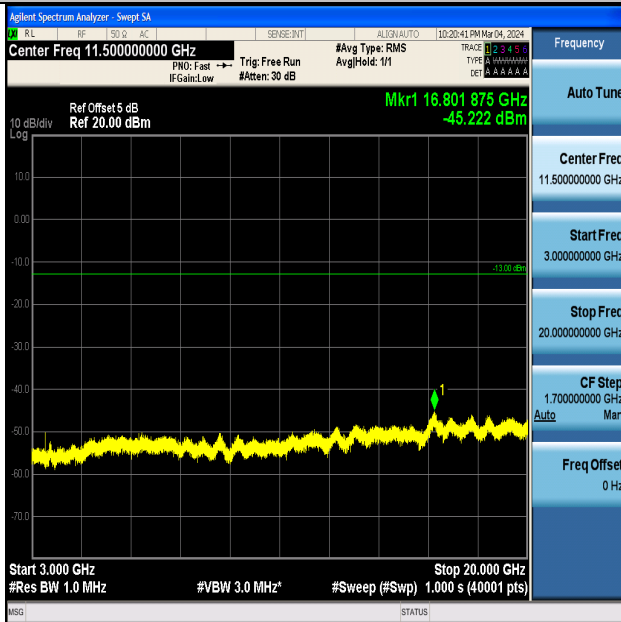

Band4_3MHz_16QAM_20175_1RB#0_0.15~30_0.15~30

Band4_3MHz_QPSK_20175_1RB#0_0.009~0.15_0.009~0.15

Band4_3MHz_16QAM_20175_1RB#0_0.009~0.15_0.009~0.15

Band4_3MHz_16QAM_20175_1RB#0_30~1000_30~1000

Band4_3MHz_16QAM_20175_1RB#0_1000~3000_1000~3000