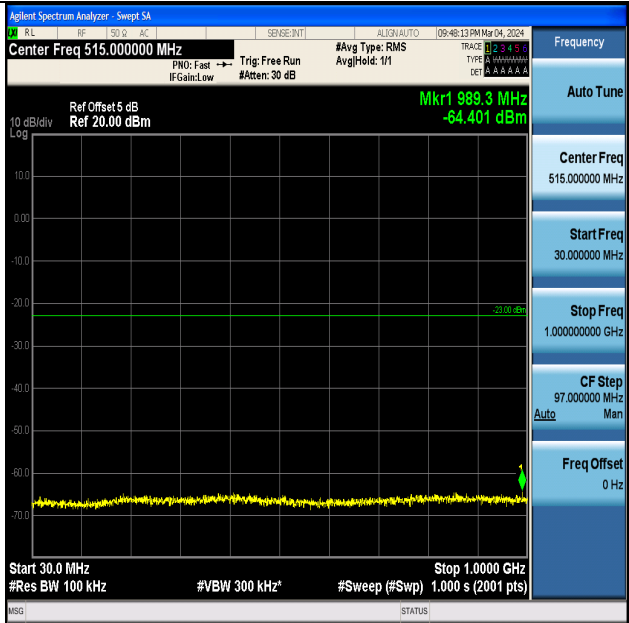

Band4_1.4MHz_QPSK_20175_1RB#0_30~1000_30~1000