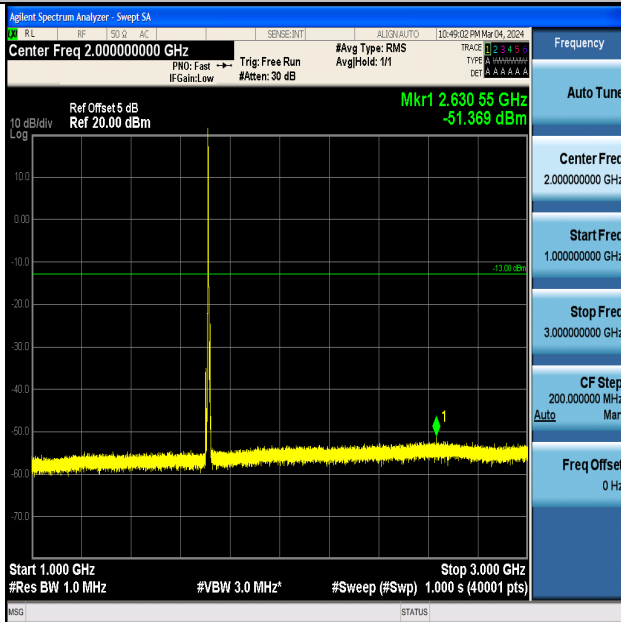

Band4_3MHz_16QAM_20385_1RB#0_0.009~0.15_0.009~0.15

Band4_5MHz_QPSK_19975_1RB#0_0.009~0.15_0.009~0.15

Band4_5MHz_QPSK_19975_1RB#0_0.15~30_0.15~30

Band4_5MHz_QPSK_19975_1RB#0_30~1000_30~1000

Band4_5MHz_QPSK_19975_1RB#0_1000~3000_1000~3000