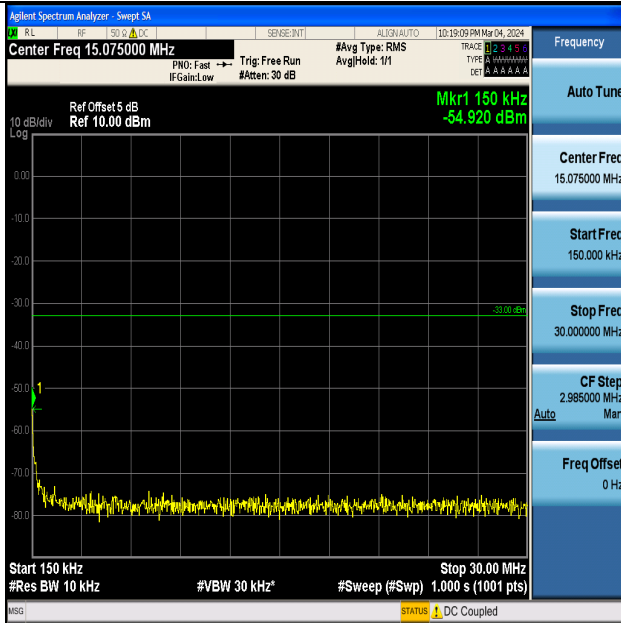

Band4_3MHz_QPSK_20175_1RB#0_0.15~30_0.15~30