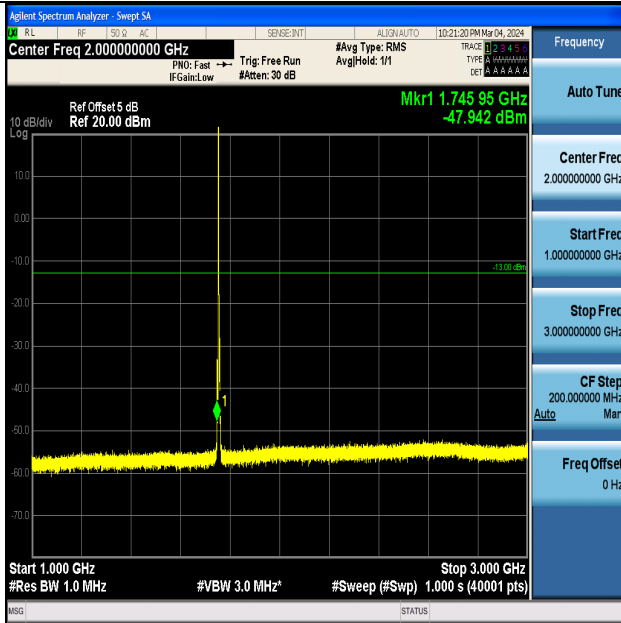

Band4_3MHz_QPSK_20385_1RB#0_1000~3000_1000~3000