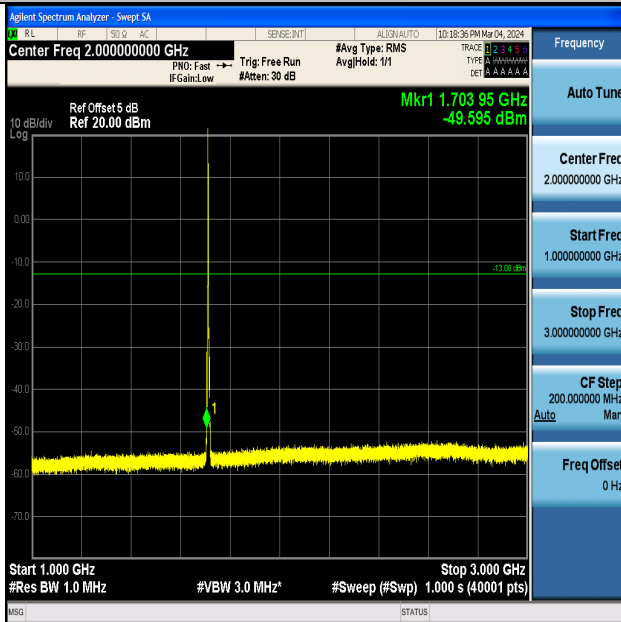

Band4_3MHz_16QAM_19965_1RB#0_1000~3000_1000~3000