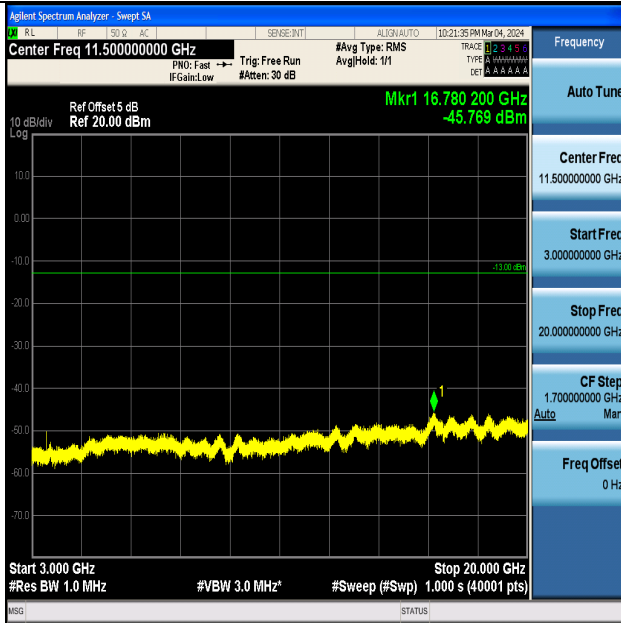

Band4_3MHz_16QAM_20175_1RB#0_3000~20000_3000~20000

Band4_3MHz_QPSK_20385_1RB#0_0.15~30_0.15~30

Band4_3MHz_QPSK_20385_1RB#0_30~1000_30~1000

Band4_3MHz_QPSK_20385_1RB#0_1000~3000_1000~3000

Band4_3MHz_QPSK_20385_1RB#0_0.009~0.15_0.009~0.15