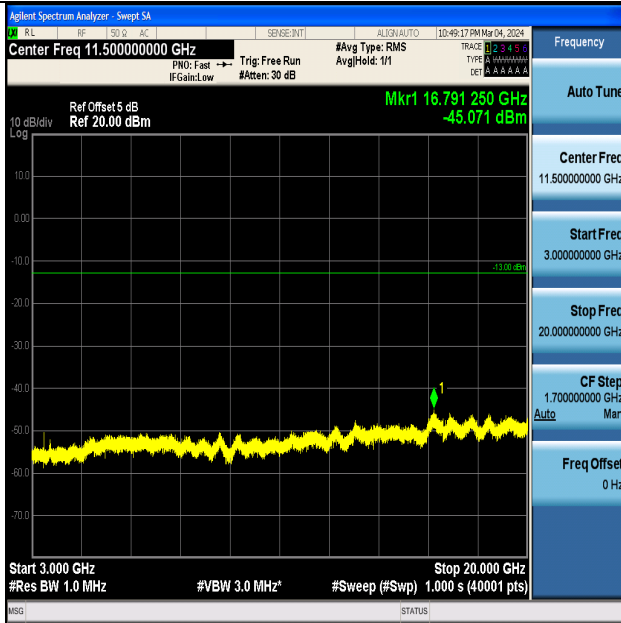

Band4_3MHz_16QAM_20385_1RB#0_0.009~0.15_0.009~0.15

Band4_5MHz_QPSK_19975_1RB#0_0.009~0.15_0.009~0.15

Band4_5MHz_QPSK_19975_1RB#0_0.15~30_0.15~30

Band4_5MHz_QPSK_19975_1RB#0_30~1000_30~1000

Band4_5MHz_QPSK_19975_1RB#0_1000~3000_1000~3000