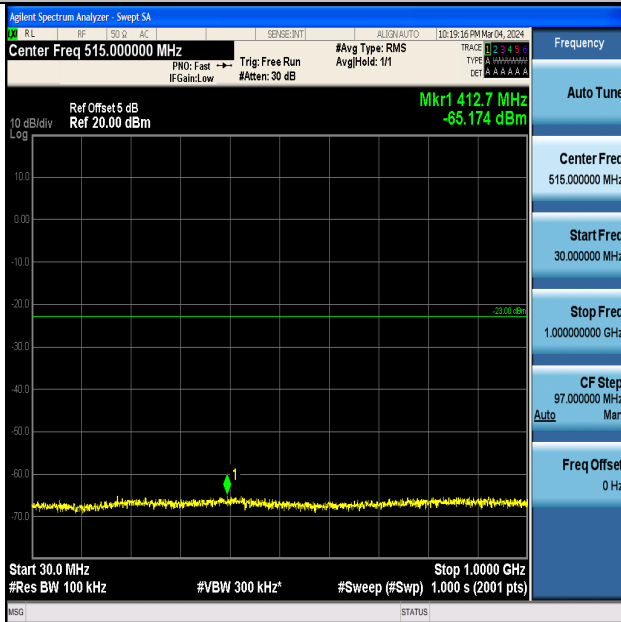

Band4_3MHz_QPSK_20175_1RB#0_30~1000_30~1000