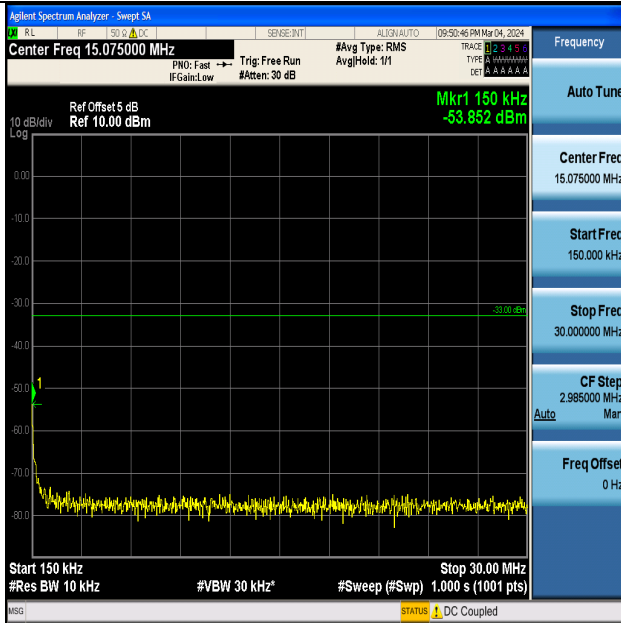

Band4_1.4MHz_16QAM_20393_1RB#0_0.15~30_0.15~30