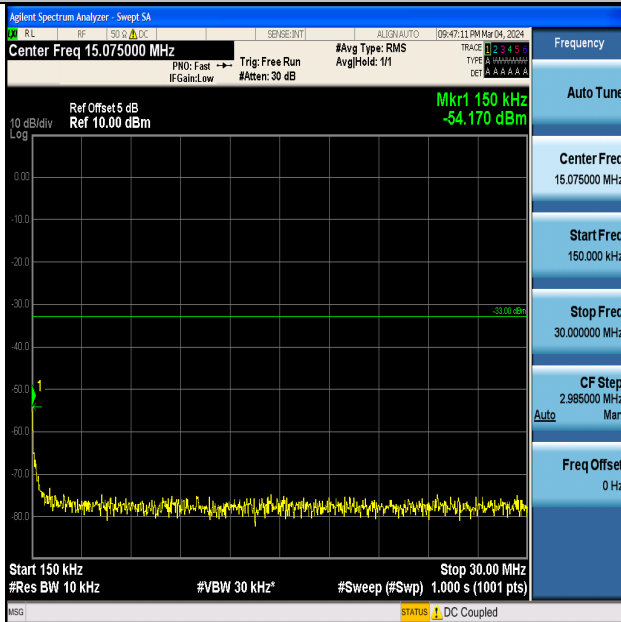

Band4_1.4MHz_16QAM_19957_1RB#0_0.15~30_0.15~30