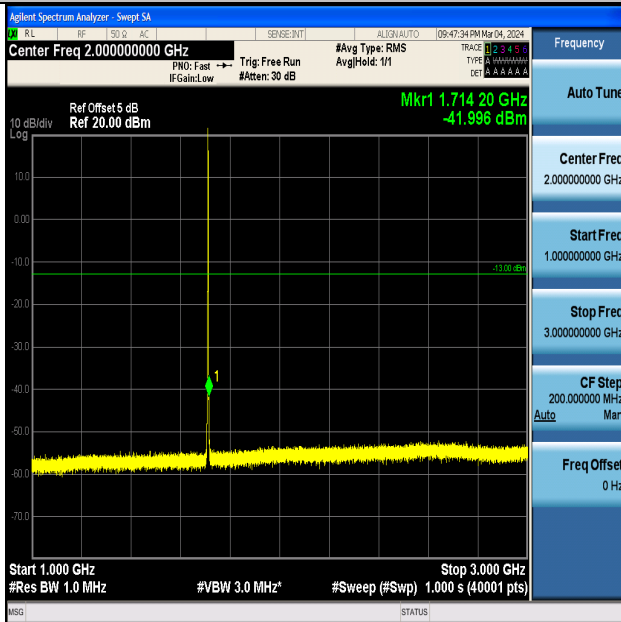

Band4_1.4MHz_16QAM_19957_1RB#0_1000~3000_1000~3000