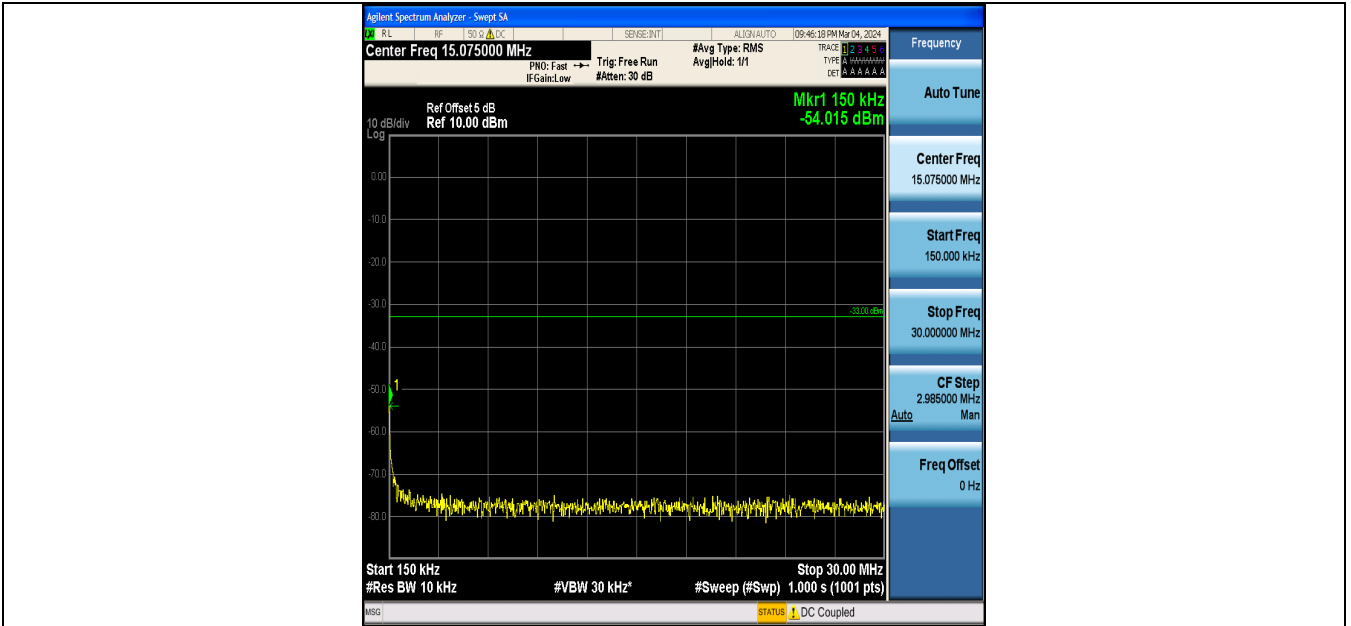

Test Graphs

Band4_1.4MHz_QPSK_19957_1RB#0_0.15~30_0.15~30