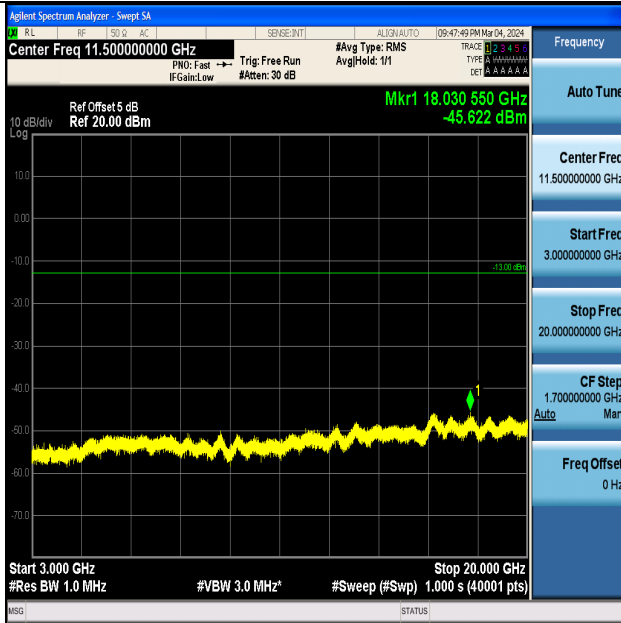

Band4_1.4MHz_QPSK_19957_1RB#0_0.009~0.15_0.009~0.15

Band4_1.4MHz_16QAM_19957_1RB#0_0.15~30_0.15~30

Band4_1.4MHz_16QAM_19957_1RB#0_30~1000_30~1000

Band4_1.4MHz_16QAM_19957_1RB#0_1000~3000_1000~3000

Band4_1.4MHz_16QAM_19957_1RB#0_3000~20000_3000~20000