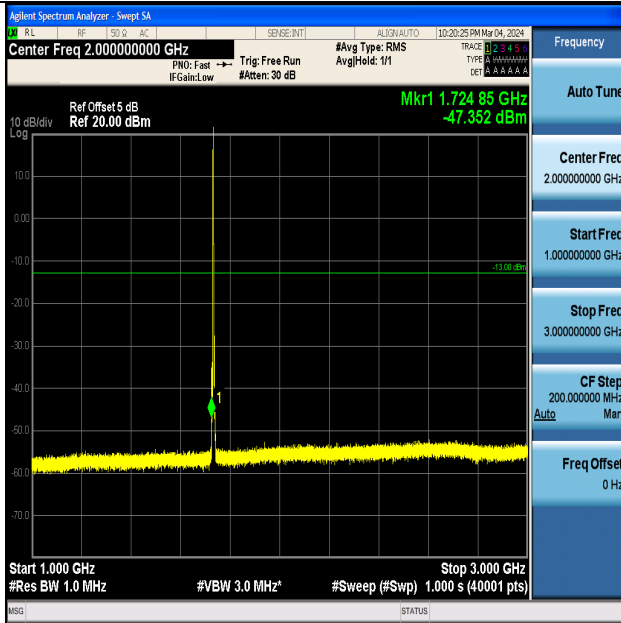

Band4_3MHz_16QAM_20175_1RB#0_0.15~30_0.15~30

Band4_3MHz_QPSK_20175_1RB#0_0.009~0.15_0.009~0.15

Band4_3MHz_16QAM_20175_1RB#0_0.009~0.15_0.009~0.15

Band4_3MHz_16QAM_20175_1RB#0_30~1000_30~1000

Band4_3MHz_16QAM_20175_1RB#0_1000~3000_1000~3000