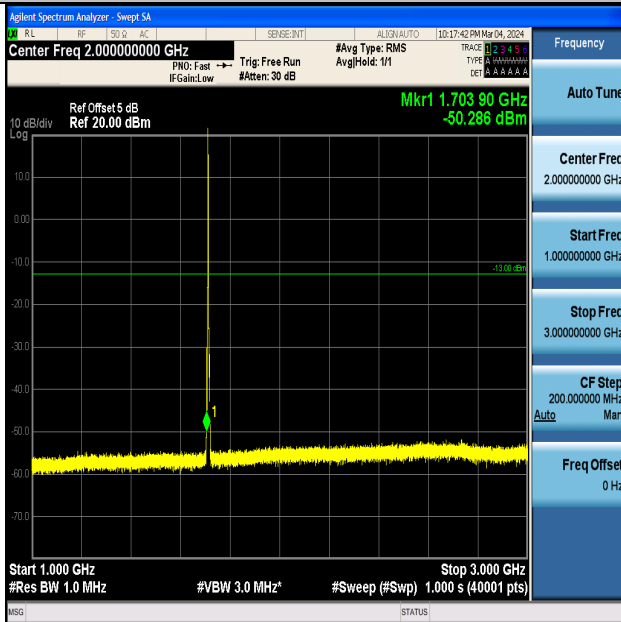

Band4_1.4MHz_16QAM_20393_1RB#0_3000~20000_3000~20000

Band4_3MHz_QPSK_19965_1RB#0_0.15~30_0.15~30

Band4_3MHz_QPSK_19965_1RB#0_30~1000_30~1000

Band4_3MHz_QPSK_19965_1RB#0_0.009~0.15_0.009~0.15

Band4_3MHz_QPSK_19965_1RB#0_1000~3000_1000~3000