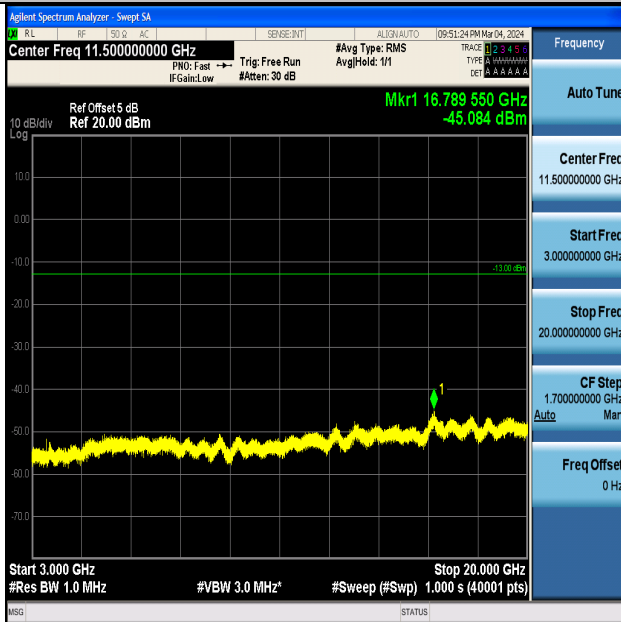

Band4_1.4MHz_QPSK_20393_1RB#0_0.009~0.15_0.009~0.15

Band4_1.4MHz_16QAM_20393_1RB#0_0.009~0.15_0.009~0.15

Band4_1.4MHz_16QAM_20393_1RB#0_0.15~30_0.15~30

Band4_1.4MHz_16QAM_20393_1RB#0_30~1000_30~1000

Band4_1.4MHz_16QAM_20393_1RB#0_1000~3000_1000~3000