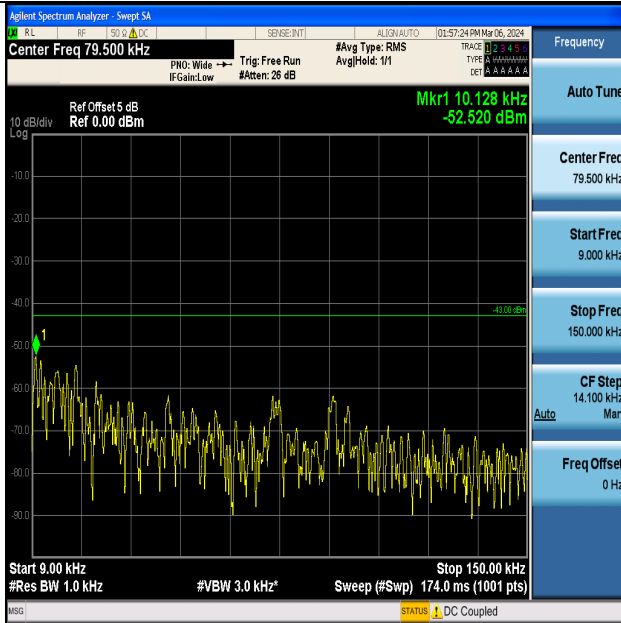

Test Graphs

Band4_1.4MHz_QPSK_19957_1RB#0_0.15~30_0.15~30

Band4_1.4MHz_QPSK_19957_1RB#0_30~1000_30~1000

Band4_1.4MHz_QPSK_19957_1RB#0_1000~3000_1000~3000

Band4_1.4MHz_QPSK_19957_1RB#0_3000~20000_3000~20000