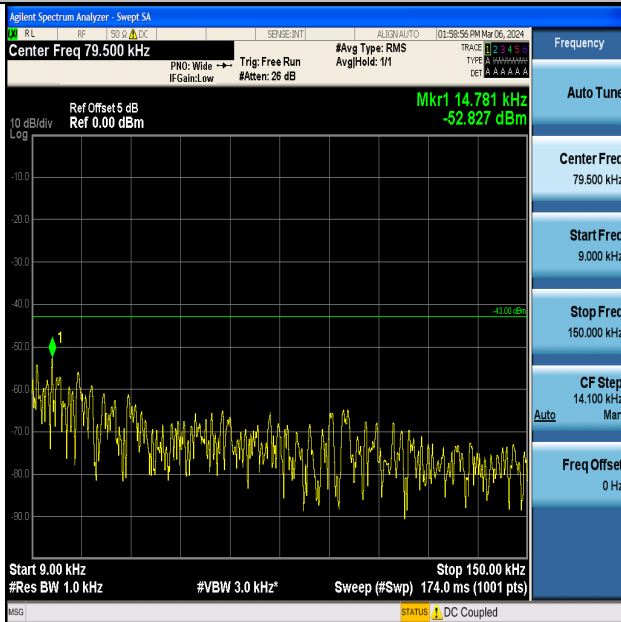

Band4_3MHz_16QAM_20175_1RB#0_3000~20000_3000~20000

Band4_3MHz_QPSK_20385_1RB#0_0.15~30_0.15~30

Band4_3MHz_QPSK_20385_1RB#0_30~1000_30~1000

Band4_3MHz_QPSK_20385_1RB#0_1000~3000_1000~3000

Band4_3MHz_QPSK_20385_1RB#0_0.009~0.15_0.009~0.15