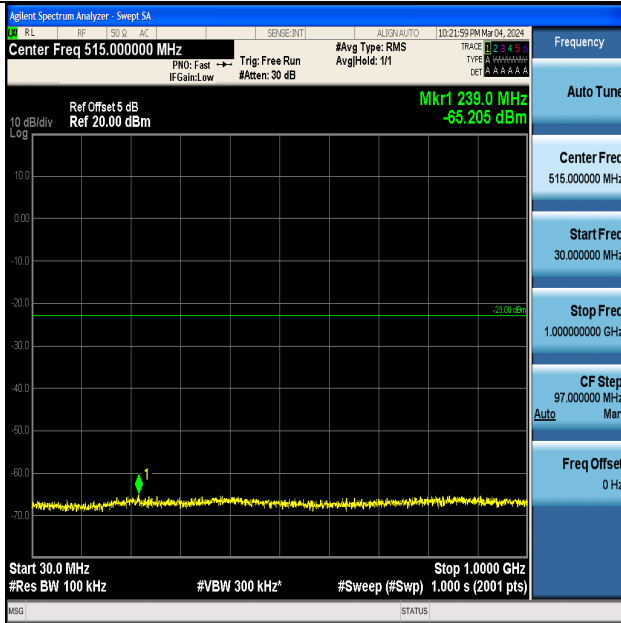

Band4_3MHz_16QAM_20385_1RB#0_30~1000_30~1000