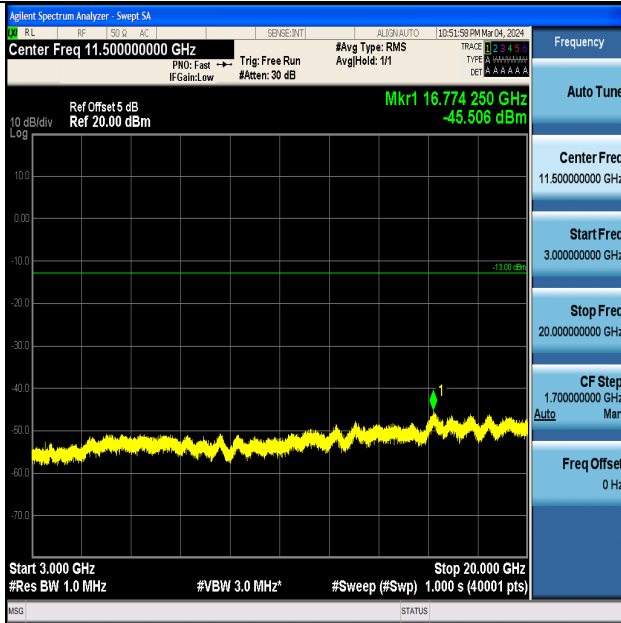

Band4_5MHz_QPSK_20175_1RB#0_0.009~0.15_0.009~0.15

Band4_5MHz_16QAM_20175_1RB#0_0.15~30_0.15~30

Band4_5MHz_16QAM_20175_1RB#0_30~1000_30~1000

Band4_5MHz_16QAM_20175_1RB#0_1000~3000_1000~3000

Band4_5MHz_16QAM_20175_1RB#0_3000~20000_3000~20000