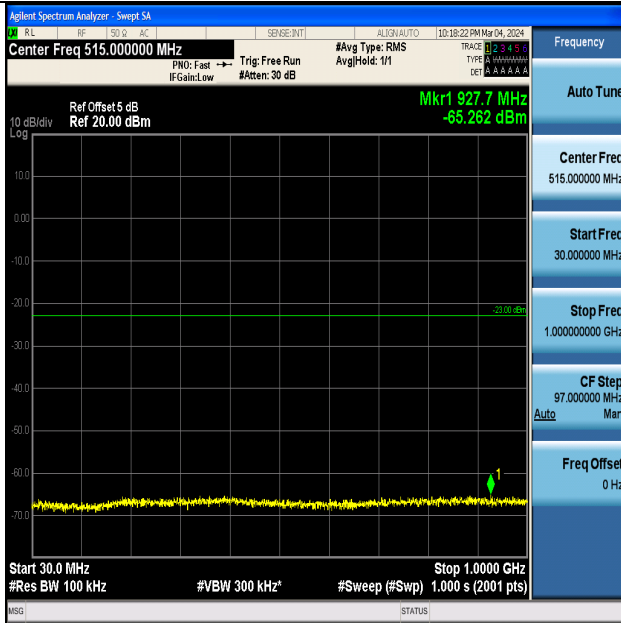

Band4_3MHz_16QAM_19965_1RB#0_30~1000_30~1000