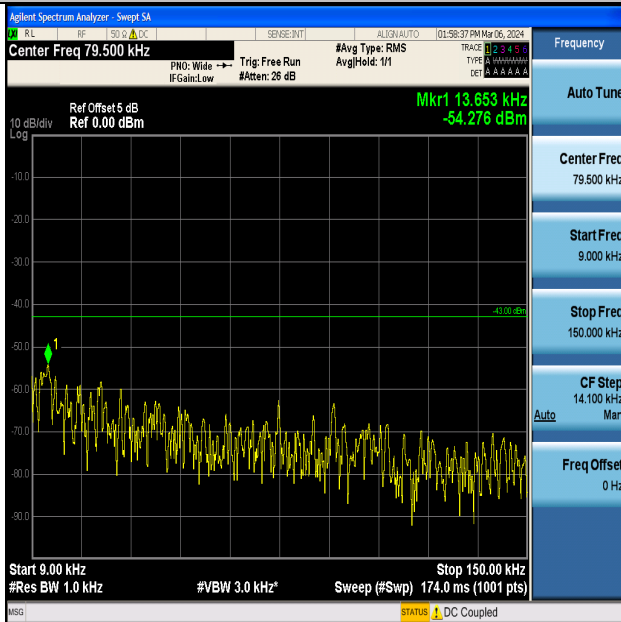

Band4_3MHz_QPSK_20175_1RB#0_0.009~0.15_0.009~0.15