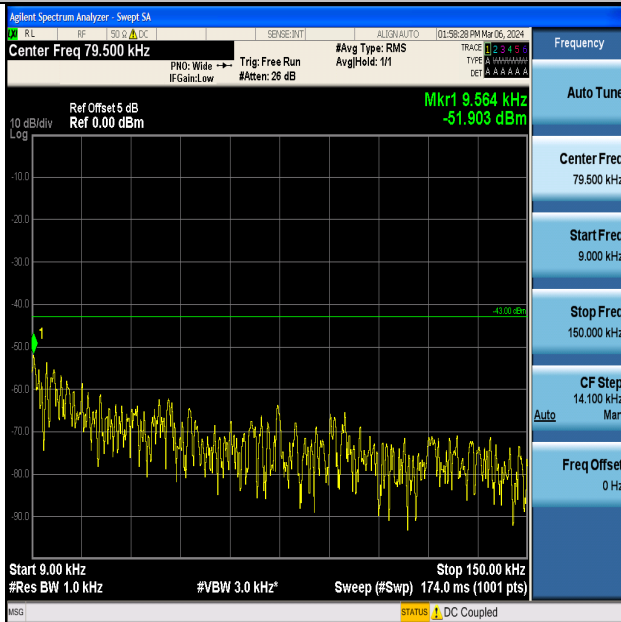

Band4_3MHz_QPSK_19965_1RB#0_3000~20000_3000~20000

Band4_3MHz_16QAM_19965_1RB#0_0.15~30_0.15~30

Band4_3MHz_16QAM_19965_1RB#0_30~1000_30~1000

Band4_3MHz_16QAM_19965_1RB#0_1000~3000_1000~3000

Band4_3MHz_16QAM_19965_1RB#0_3000~20000_3000~20000