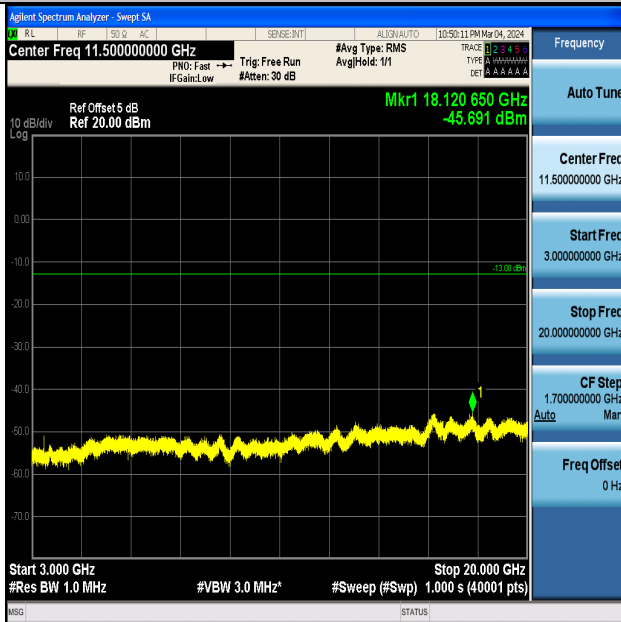

Band4_5MHz_QPSK_19975_1RB#0_3000~20000_3000~20000

Band4_5MHz_16QAM_19975_1RB#0_0.15~30_0.15~30

Band4_5MHz_16QAM_19975_1RB#0_30~1000_30~1000

Band4_5MHz_16QAM_19975_1RB#0_0.009~0.15_0.009~0.15

Band4_5MHz_16QAM_19975_1RB#0_1000~3000_1000~3000