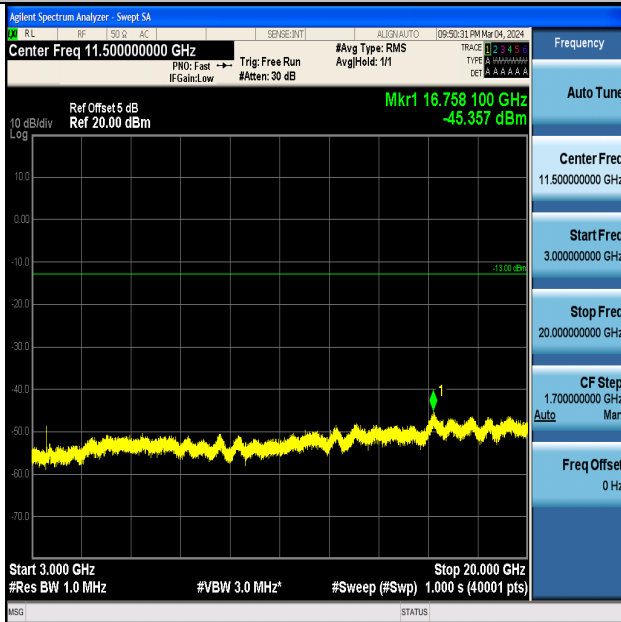

Band4_1.4MHz_16QAM_20175_1RB#0_3000~20000_3000~20000

Band4_1.4MHz_QPSK_20393_1RB#0_0.15~30_0.15~30

Band4_1.4MHz_QPSK_20393_1RB#0_30~1000_30~1000

Band4_1.4MHz_QPSK_20393_1RB#0_1000~3000_1000~3000

Band4_1.4MHz_QPSK_20393_1RB#0_3000~20000_3000~20000