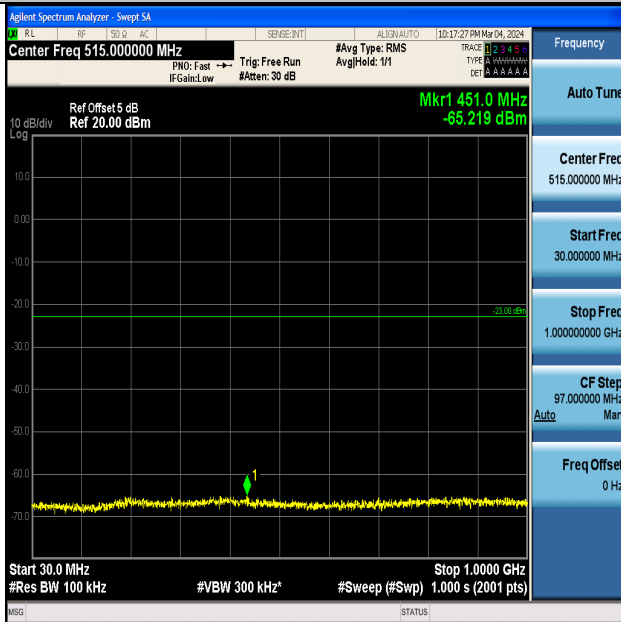

Band4_3MHz_QPSK_19965_1RB#0_30~1000_30~1000