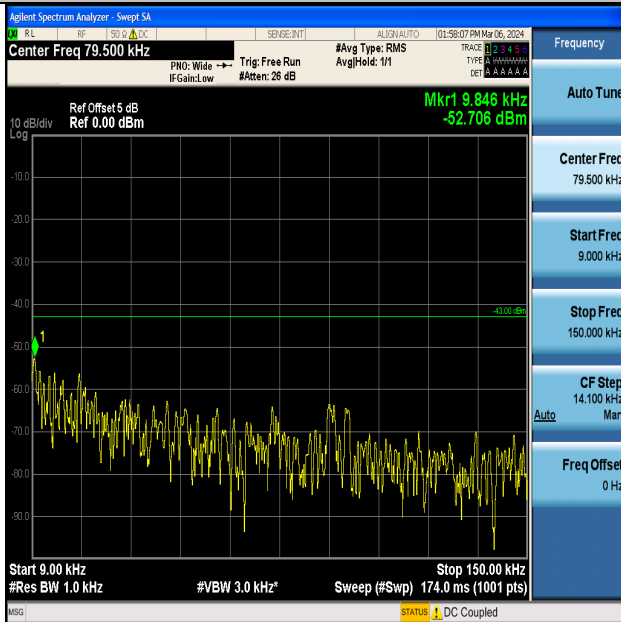

Band4_1.4MHz_16QAM_20393_1RB#0_0.009~0.15_0.009~0.15