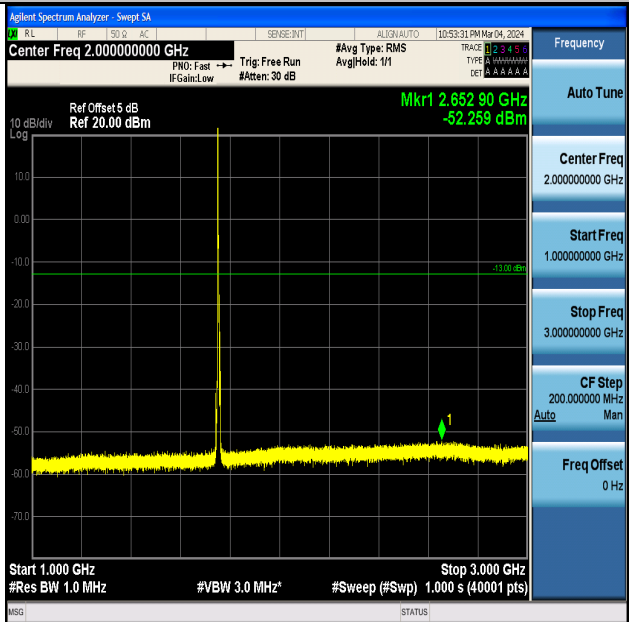

Band4_5MHz_16QAM_20375_1RB#0_1000~3000_1000~3000