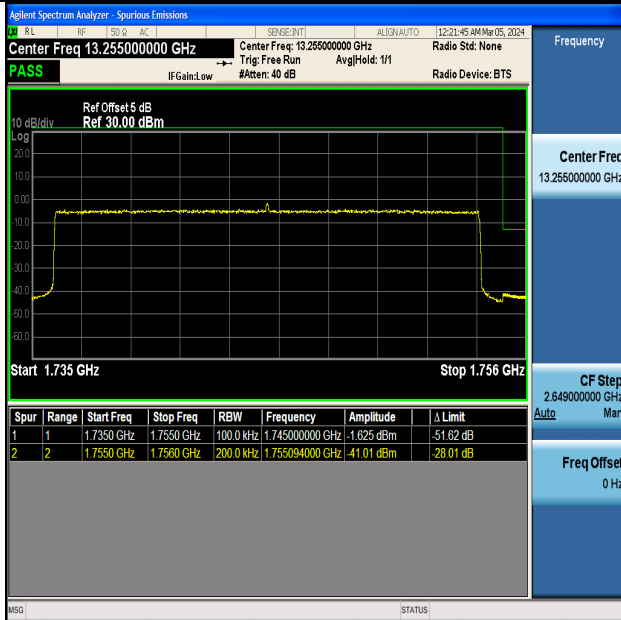

Band4_20MHz_QPSK_20300_1RB#0

Band4_20MHz_16QAM_20300_1RB#0

Band4_20MHz_QPSK_20300_1RB#99

Band4_20MHz_16QAM_20300_1RB#99

Band4_20MHz_QPSK_20300_100RB#0

Band4_20MHz_16QAM_20300_100RB#0

1.5. Appendix E: Conducted Spurious Emission