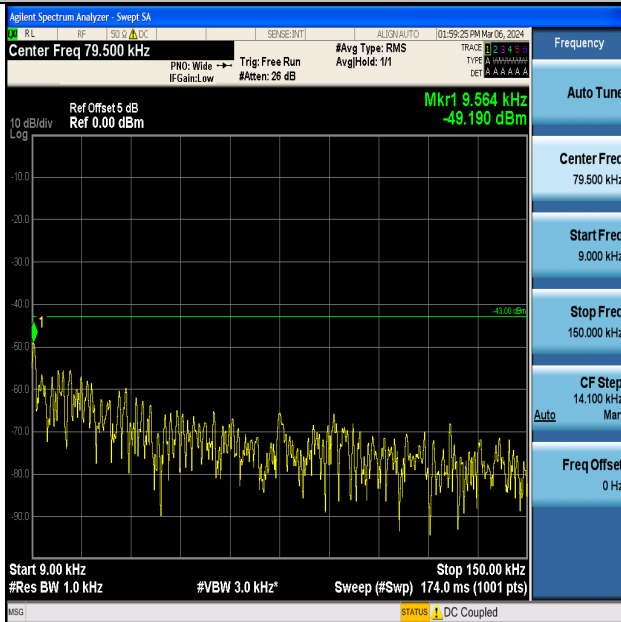

Band4_5MHz_16QAM_19975_1RB#0_0.009~0.15_0.009~0.15