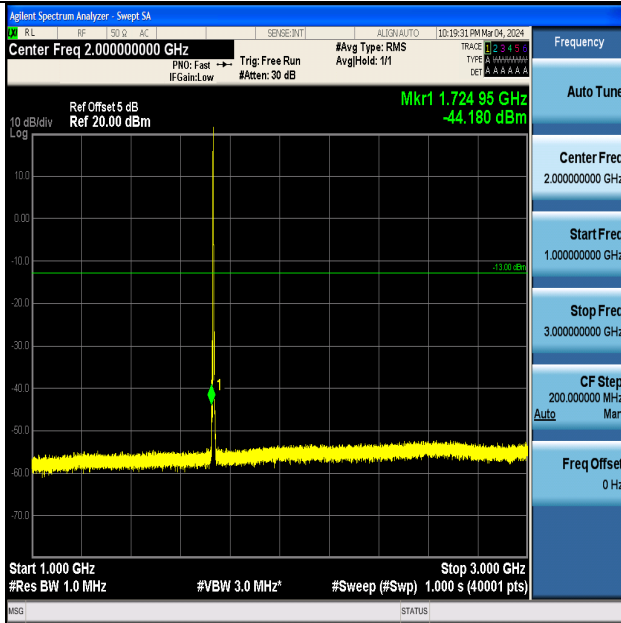

Band4_3MHz_QPSK_20175_1RB#0_1000~3000_1000~3000