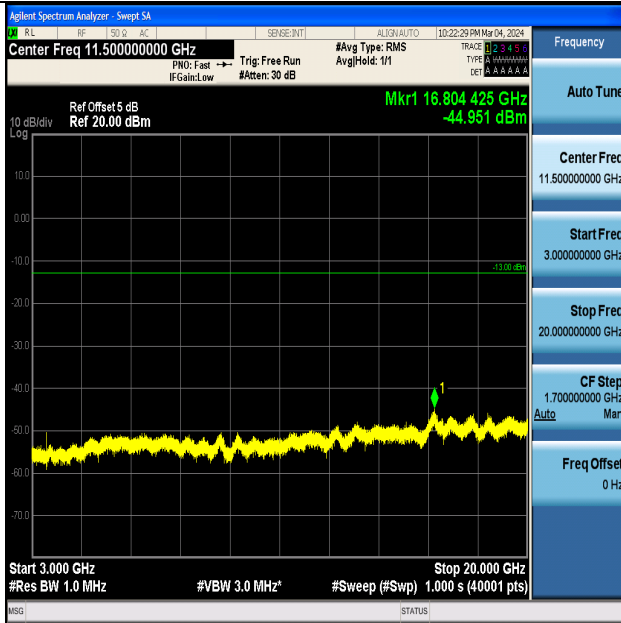

Band4_3MHz_QPSK_20385_1RB#0_3000~20000_3000~20000

Band4_3MHz_16QAM_20385_1RB#0_0.15~30_0.15~30

Band4_3MHz_16QAM_20385_1RB#0_30~1000_30~1000

Band4_3MHz_16QAM_20385_1RB#0_1000~3000_1000~3000

Band4_3MHz_16QAM_20385_1RB#0_3000~20000_3000~20000