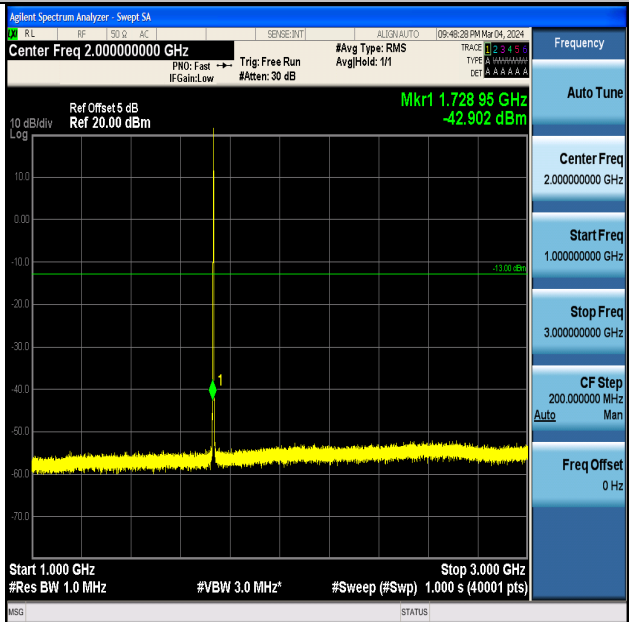

Band4_1.4MHz_QPSK_20175_1RB#0_0.15~30_0.15~30

Band4_1.4MHz_16QAM_19957_1RB#0_0.009~0.15_0.009~0.15

Band4_1.4MHz_QPSK_20175_1RB#0_0.009~0.15_0.009~0.15

Band4_1.4MHz_QPSK_20175_1RB#0_30~1000_30~1000

Band4_1.4MHz_QPSK_20175_1RB#0_1000~3000_1000~3000