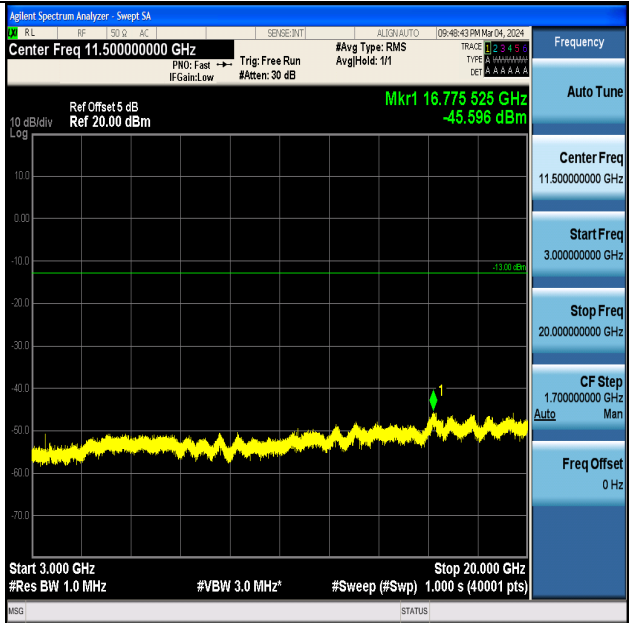

Band4_1.4MHz_QPSK_20175_1RB#0_0.15~30_0.15~30

Band4_1.4MHz_16QAM_19957_1RB#0_0.009~0.15_0.009~0.15

Band4_1.4MHz_QPSK_20175_1RB#0_0.009~0.15_0.009~0.15

Band4_1.4MHz_QPSK_20175_1RB#0_30~1000_30~1000

Band4_1.4MHz_QPSK_20175_1RB#0_1000~3000_1000~3000