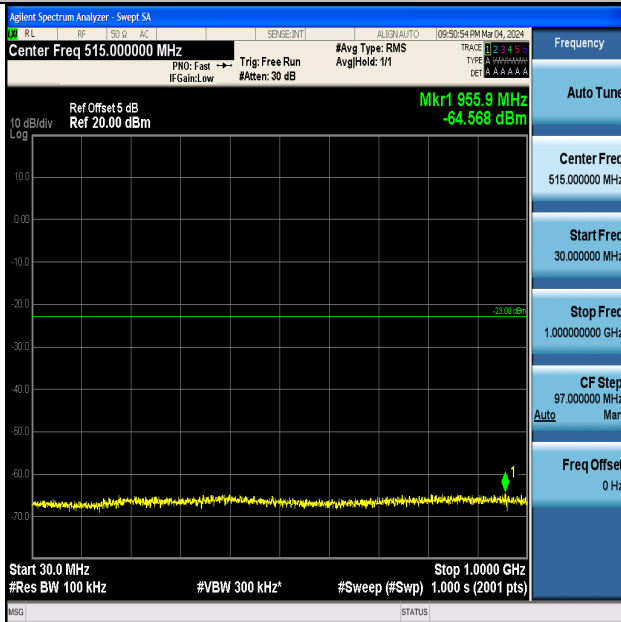

Band4_1.4MHz_16QAM_20393_1RB#0_30~1000_30~1000