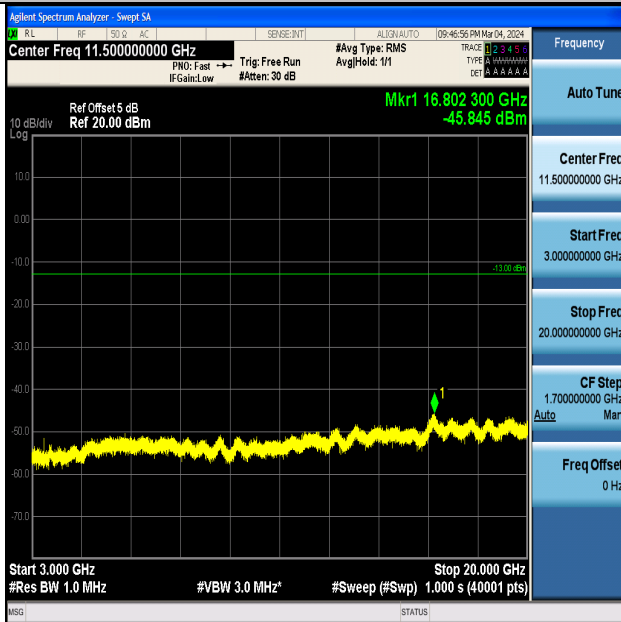

Test Graphs

Band4_1.4MHz_QPSK_19957_1RB#0_0.15~30_0.15~30

Band4_1.4MHz_QPSK_19957_1RB#0_30~1000_30~1000

Band4_1.4MHz_QPSK_19957_1RB#0_1000~3000_1000~3000

Band4_1.4MHz_QPSK_19957_1RB#0_3000~20000_3000~20000