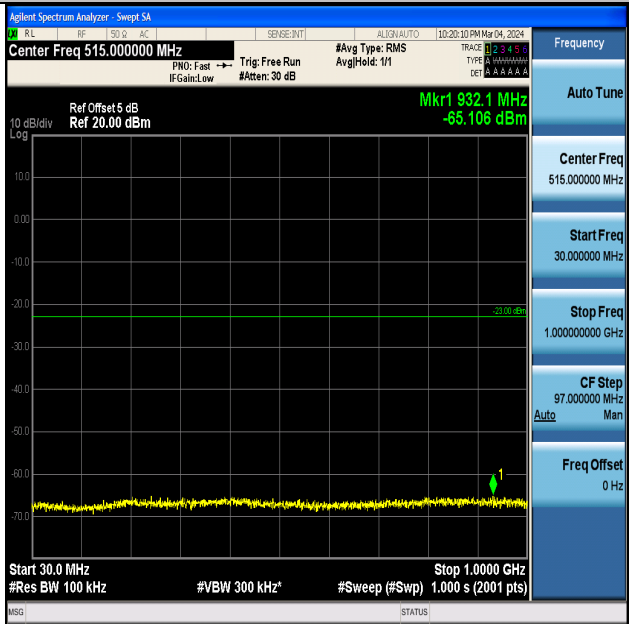

Band4_3MHz_16QAM_20175_1RB#0_30~1000_30~1000