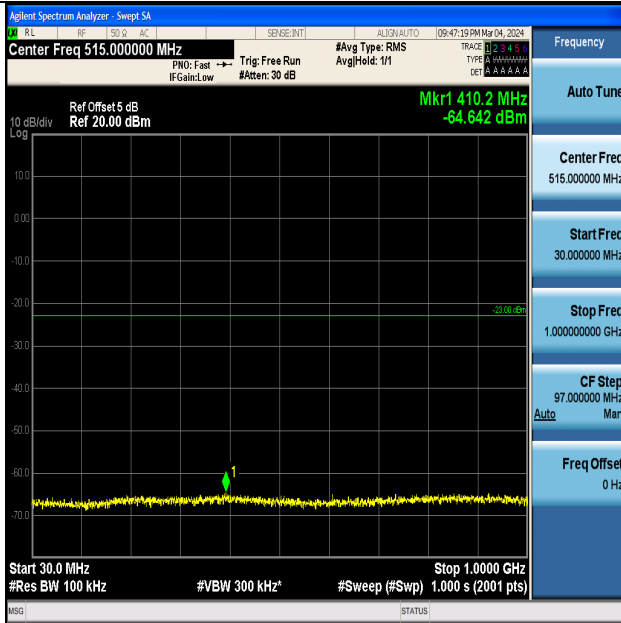

Band4_1.4MHz_16QAM_19957_1RB#0_30~1000_30~1000