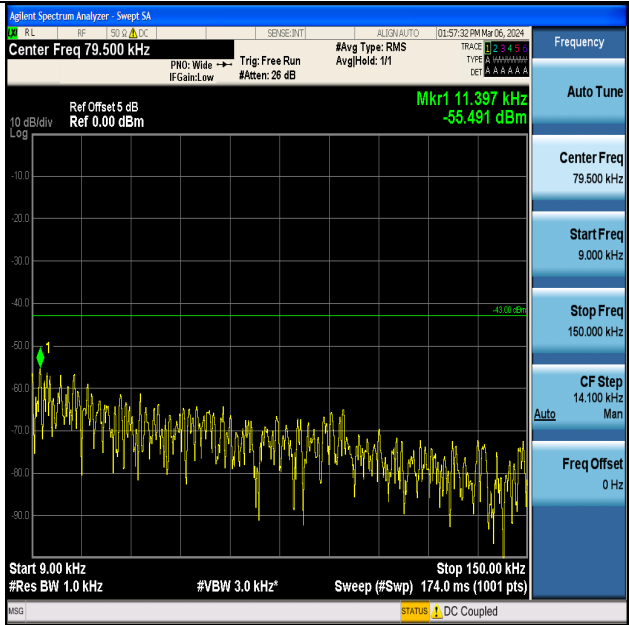

Band4_1.4MHz_16QAM_19957_1RB#0_0.009~0.15_0.009~0.15