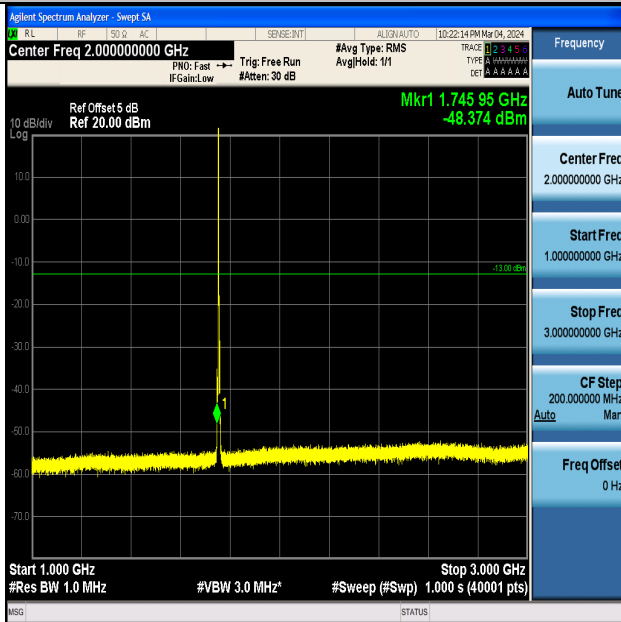

Band4_3MHz_16QAM_20385_1RB#0_1000~3000_1000~3000