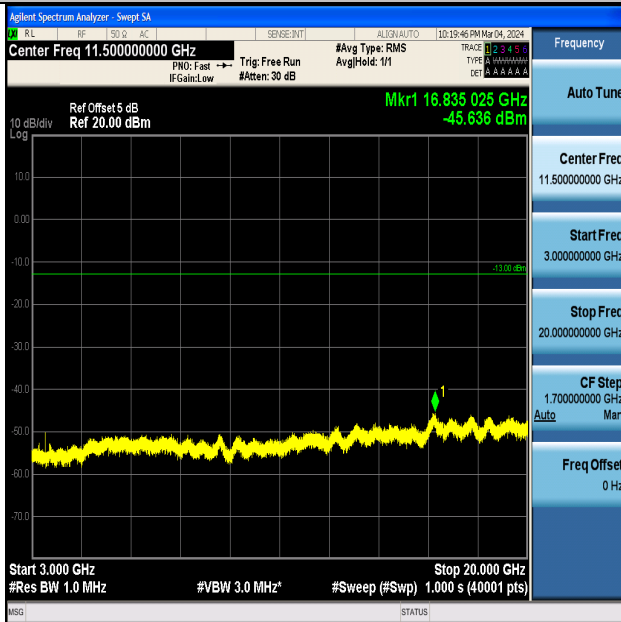

Band4_3MHz_16QAM_19965_1RB#0_0.009~0.15_0.009~0.15

Band4_3MHz_QPSK_20175_1RB#0_0.15~30_0.15~30

Band4_3MHz_QPSK_20175_1RB#0_30~1000_30~1000

Band4_3MHz_QPSK_20175_1RB#0_1000~3000_1000~3000

Band4_3MHz_QPSK_20175_1RB#0_3000~20000_3000~20000