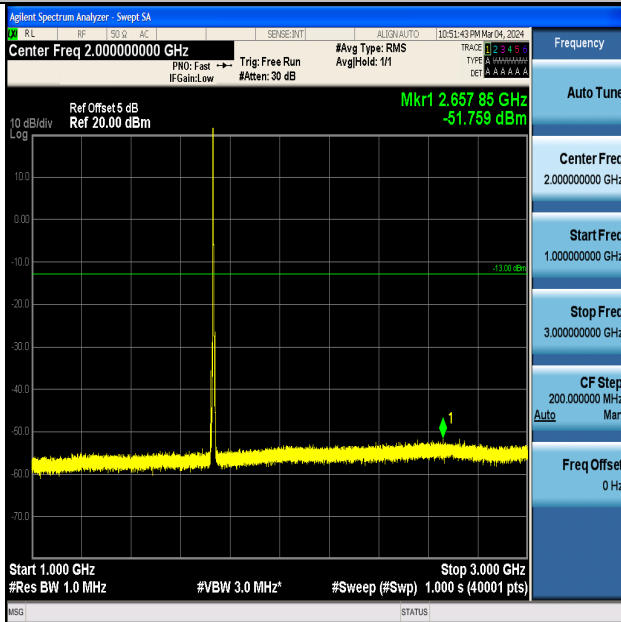

Band4_5MHz_16QAM_20175_1RB#0_1000~3000_1000~3000