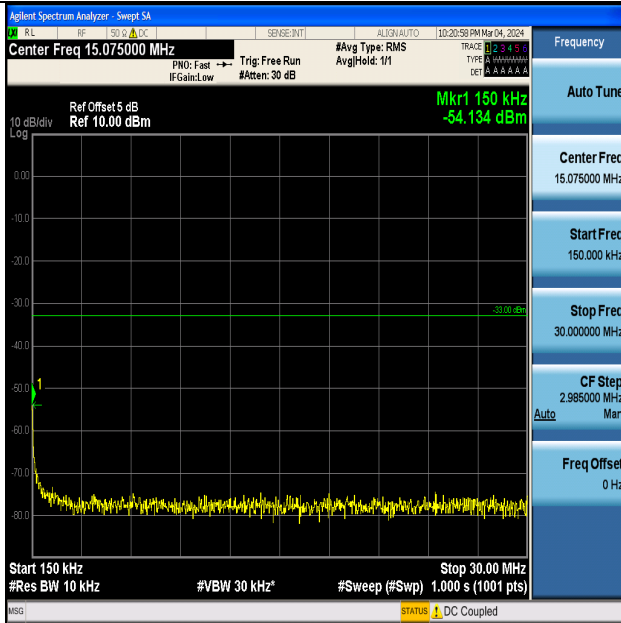

Band4_3MHz_QPSK_20385_1RB#0_0.15~30_0.15~30