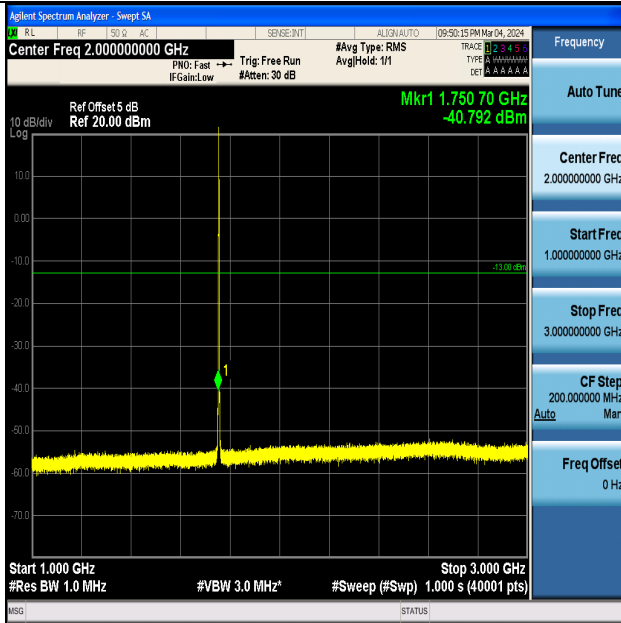

Band4_1.4MHz_QPSK_20393_1RB#0_1000~3000_1000~3000