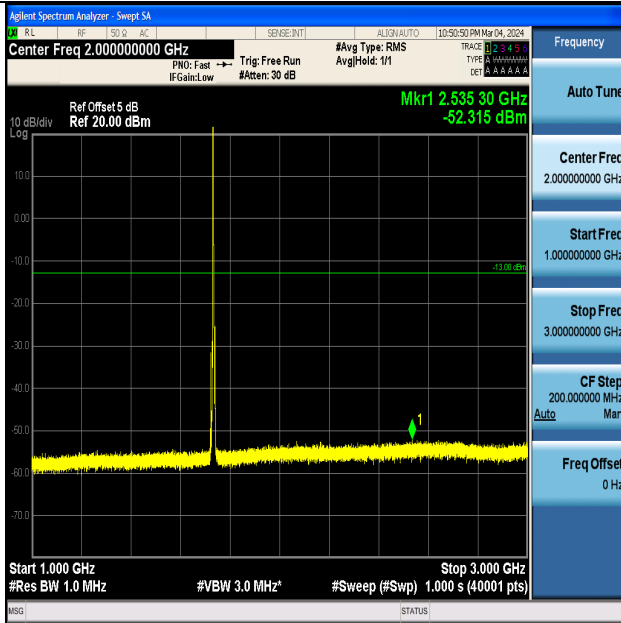

Band4_5MHz_QPSK_20175_1RB#0_1000~3000_1000~3000