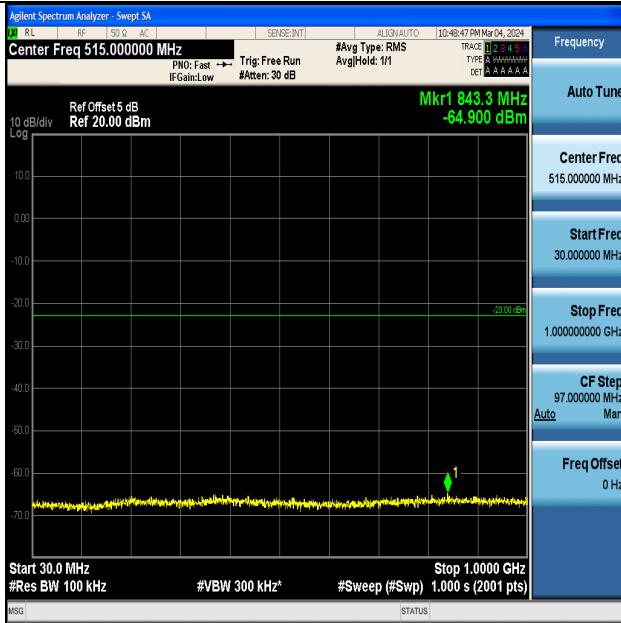

Band4_5MHz_QPSK_19975_1RB#0_30~1000_30~1000