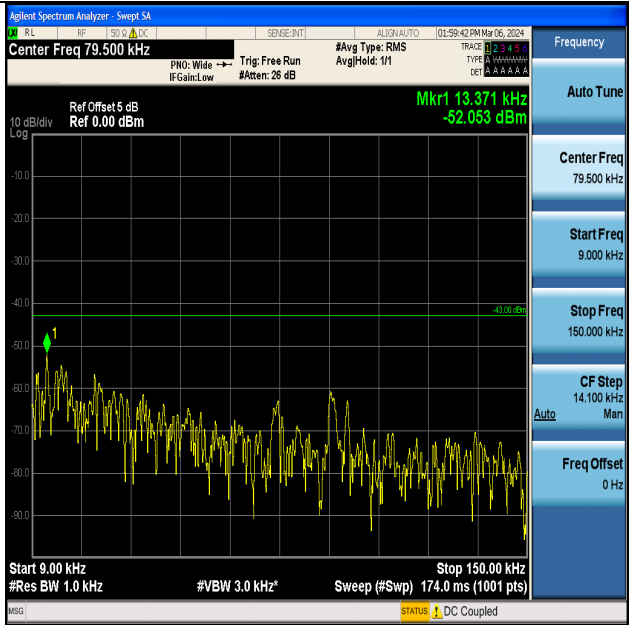

Band4_5MHz_16QAM_20175_1RB#0_0.009~0.15_0.009~0.15