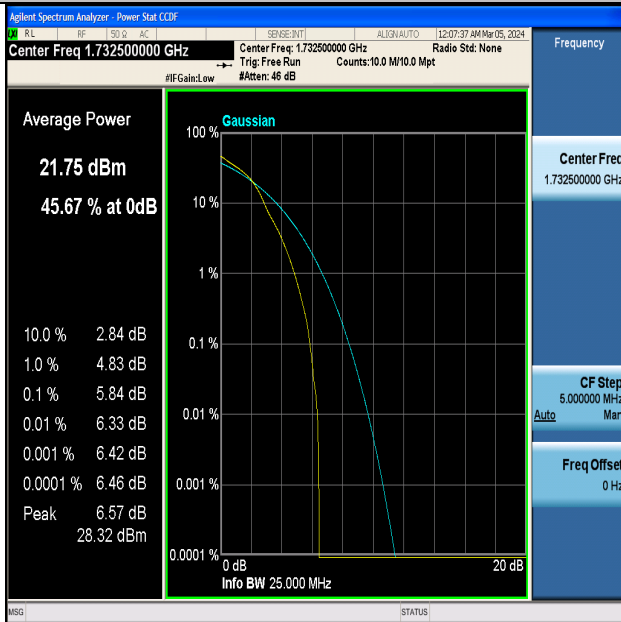

Band4-15MHz-16QAM-20025-1RB#0-PASS

Band4-15MHz-QPSK-20025-75RB#0-PASS

Band4-15MHz-16QAM-20025-75RB#0-PASS

Band4-15MHz-QPSK-20175-1RB#0-PASS

Band4-15MHz-16QAM-20175-1RB#0-PASS

Band4-15MHz-QPSK-20175-75RB#0-PASS