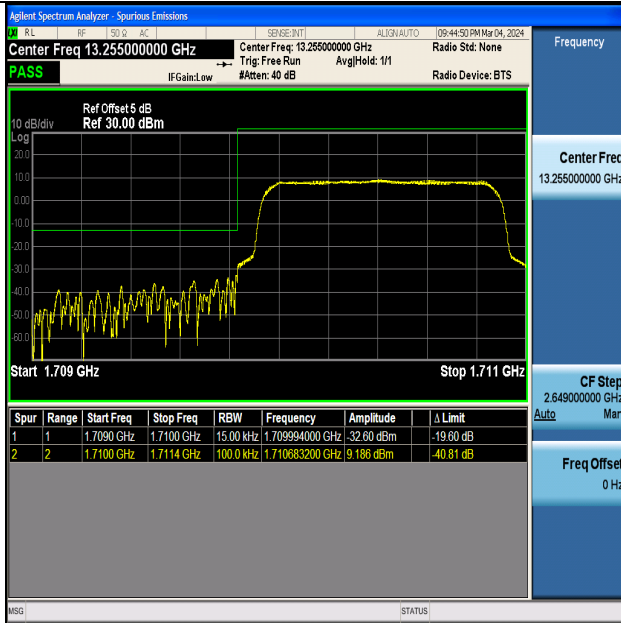

# Test Graphs

Band4\_1.4MHz\_QPSK\_19957\_1RB#0

Band4\_1.4MHz\_16QAM\_19957\_1RB#0

Band4\_1.4MHz\_QPSK\_19957\_1RB#5

Band4\_1.4MHz\_16QAM\_19957\_1RB#5

Band4\_1.4MHz\_QPSK\_19957\_6RB#0

Band4\_1.4MHz\_16QAM\_19957\_6RB#0