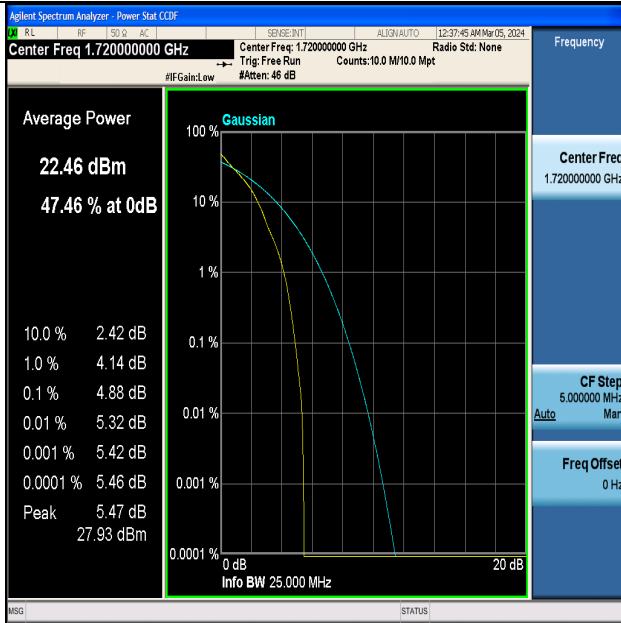

Band4-15MHz-16QAM-20175-75RB#0-PASS

Band4-15MHz-QPSK-20325-75RB#0-PASS

Band4-15MHz-16QAM-20325-75RB#0-PASS

Band4-20MHz-QPSK-20050-100RB#0-PASS

Band4-20MHz-16QAM-20050-100RB#0-PASS

Band4-20MHz-QPSK-20175-1RB#0-PASS