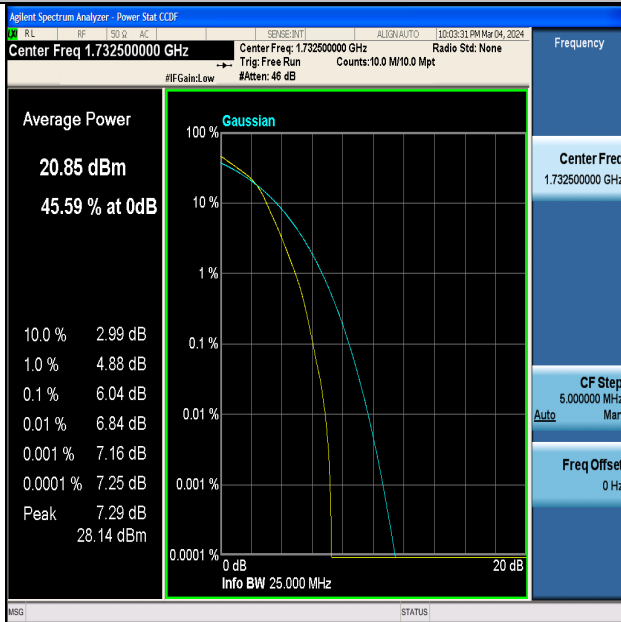

Band4-1.4MHz-QPSK-20175-6RB#0-PASS

Band4-1.4MHz-16QAM-20175-6RB#0-PASS