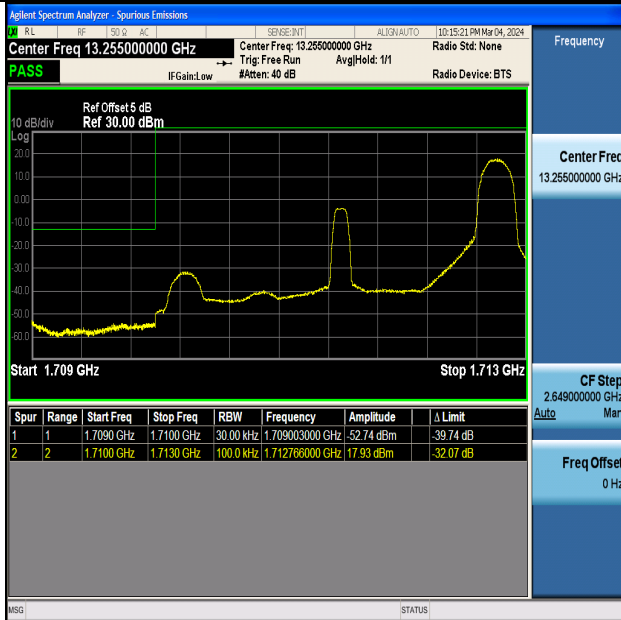

Band4_3MHz_16QAM_19965_1RB#14