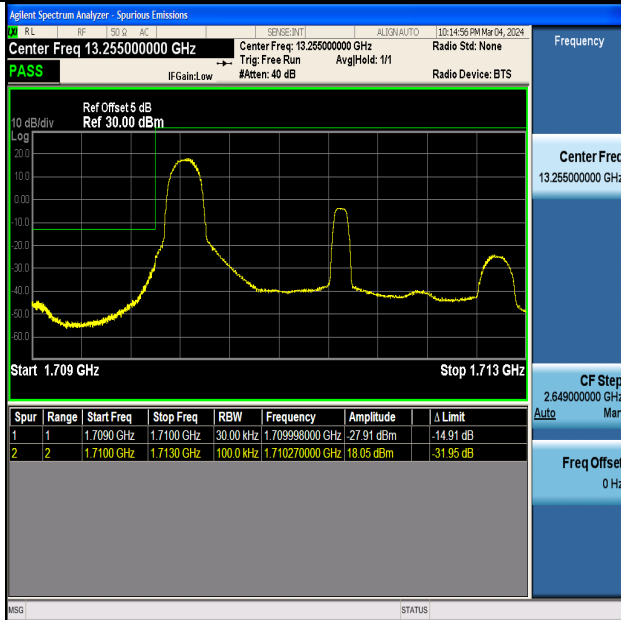

Band4_3MHz_16QAM_19965_1RB#0