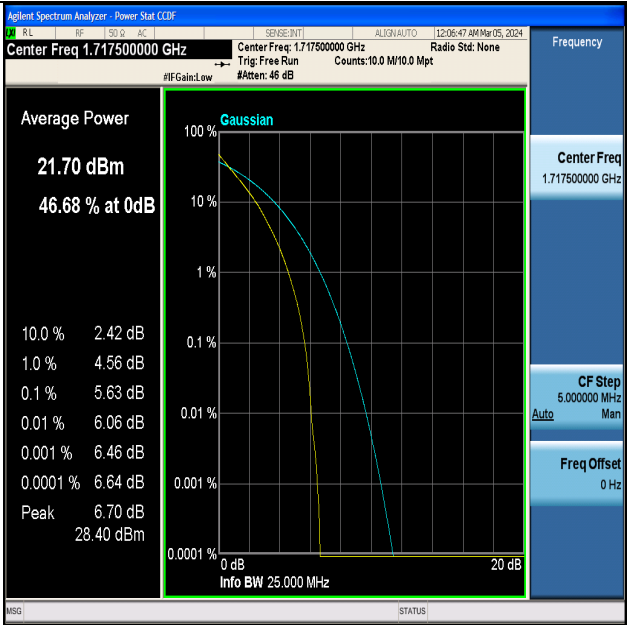

Band4-15MHz-QPSK-20025-75RB#0-PASS

Band4-15MHz-16QAM-20025-75RB#0-PASS