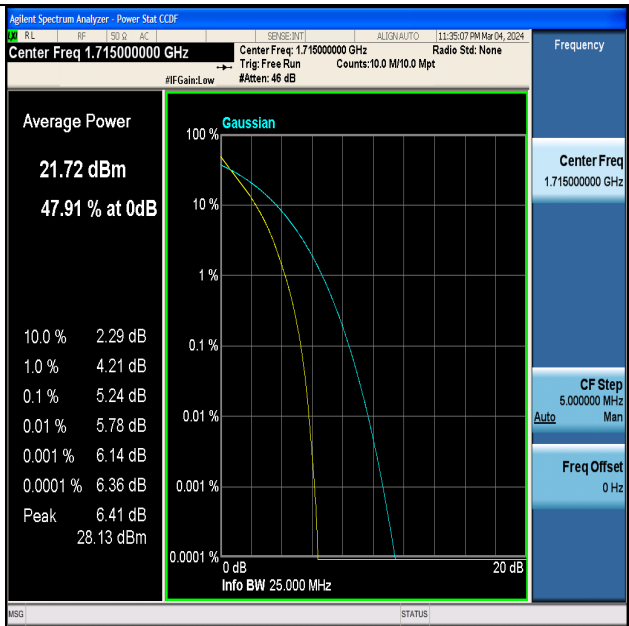

Band4-10MHz-QPSK-20000-50RB#0-PASS