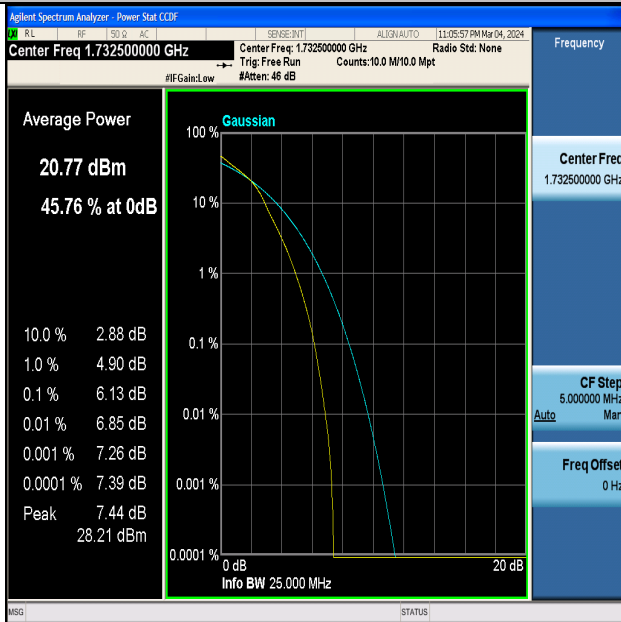

Band4-5MHz-QPSK-20175-25RB#0-PASS

Band4-5MHz-16QAM-20175-25RB#0-PASS