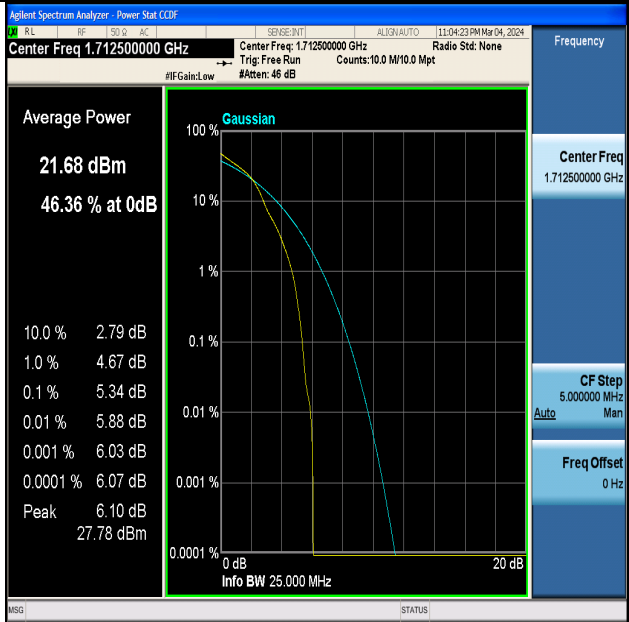

Band4-5MHz-QPSK-19975-1RB#0-PASS

Band4-5MHz-16QAM-19975-1RB#0-PASS