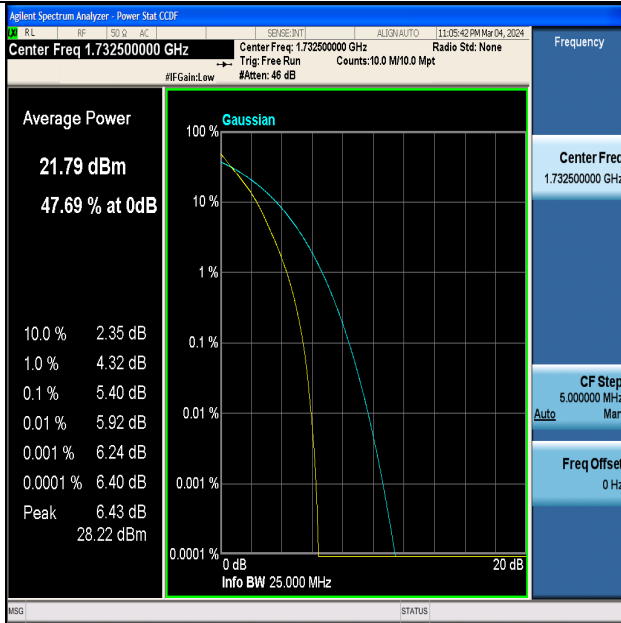

Band4-5MHz-QPSK-20175-25RB#0-PASS

Band4-5MHz-16QAM-20175-25RB#0-PASS