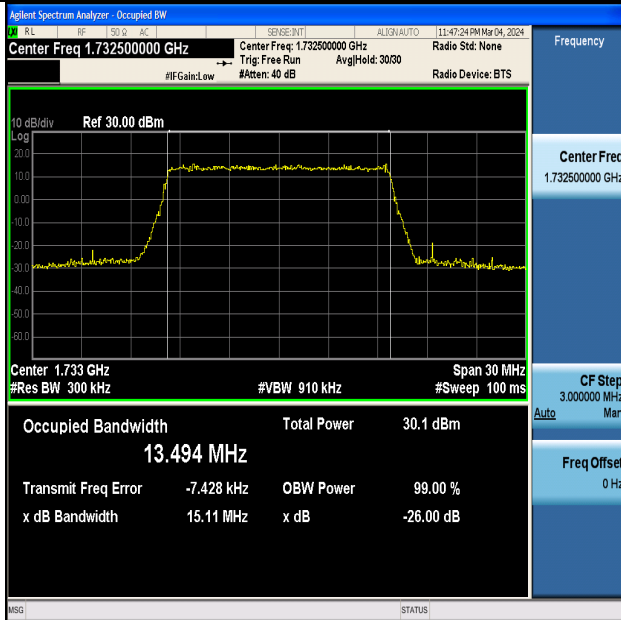

Band4-15MHz-QPSK-20175-75RB#0-PASS

Band4-15MHz-16QAM-20175-75RB#0-PASS