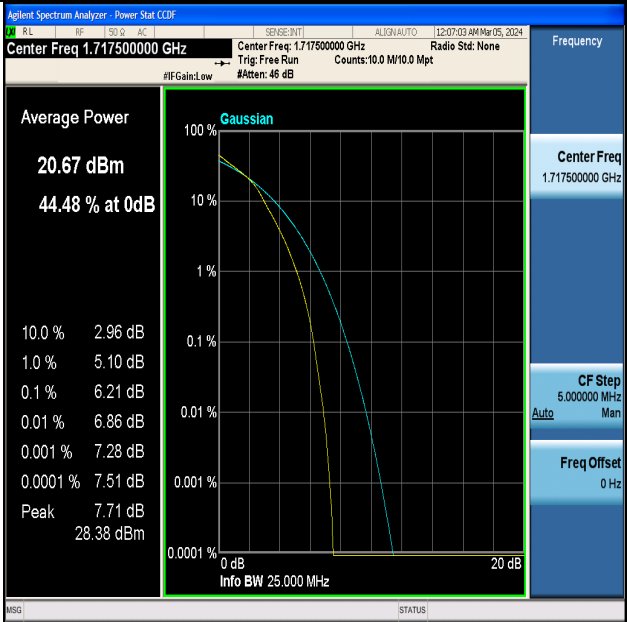

Band4-15MHz-QPSK-20025-75RB#0-PASS

Band4-15MHz-16QAM-20025-75RB#0-PASS