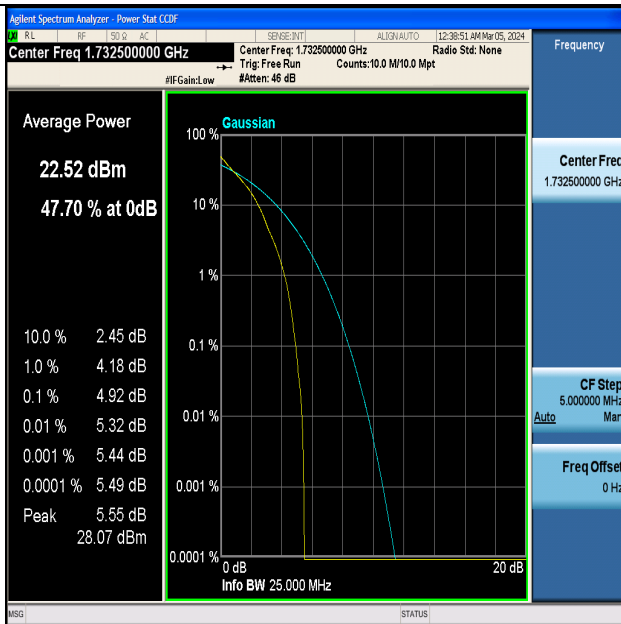

Band4-15MHz-16QAM-20175-75RB#0-PASS

Band4-15MHz-QPSK-20325-75RB#0-PASS

Band4-15MHz-16QAM-20325-75RB#0-PASS

Band4-20MHz-QPSK-20050-100RB#0-PASS

Band4-20MHz-16QAM-20050-100RB#0-PASS

Band4-20MHz-QPSK-20175-1RB#0-PASS