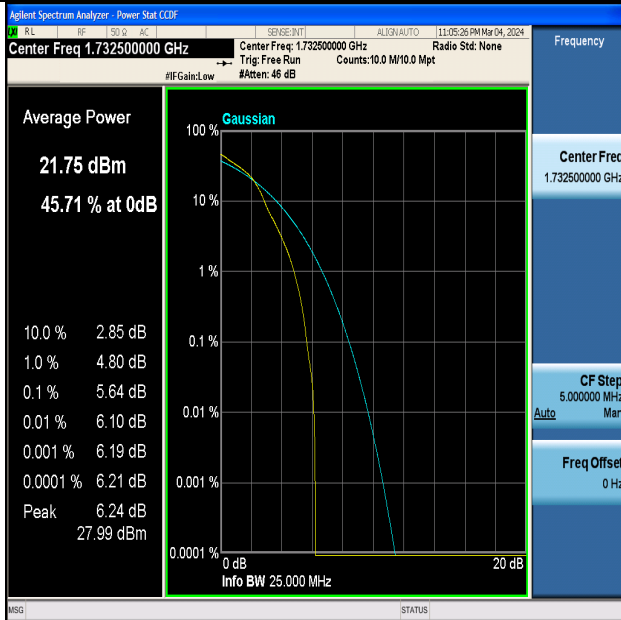

Band4-5MHz-QPSK-20175-1RB#0-PASS

Band4-5MHz-16QAM-20175-1RB#0-PASS