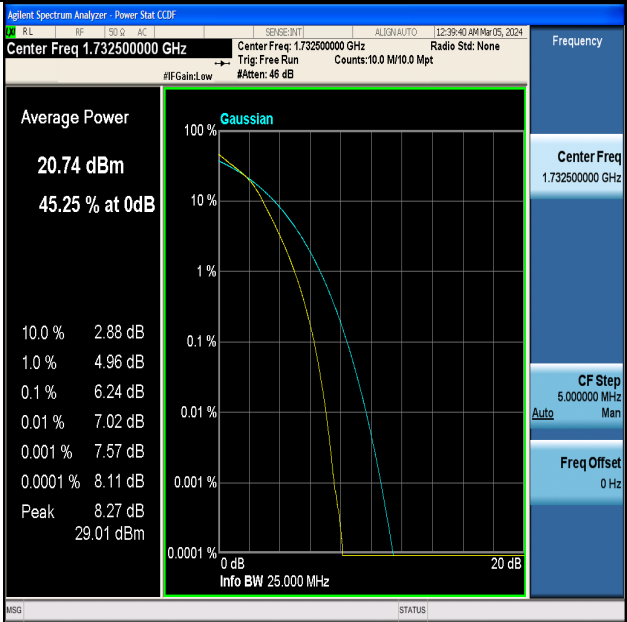

Band4-20MHz-QPSK-20175-100RB#0-PASS

Band4-20MHz-16QAM-20175-100RB#0-PASS