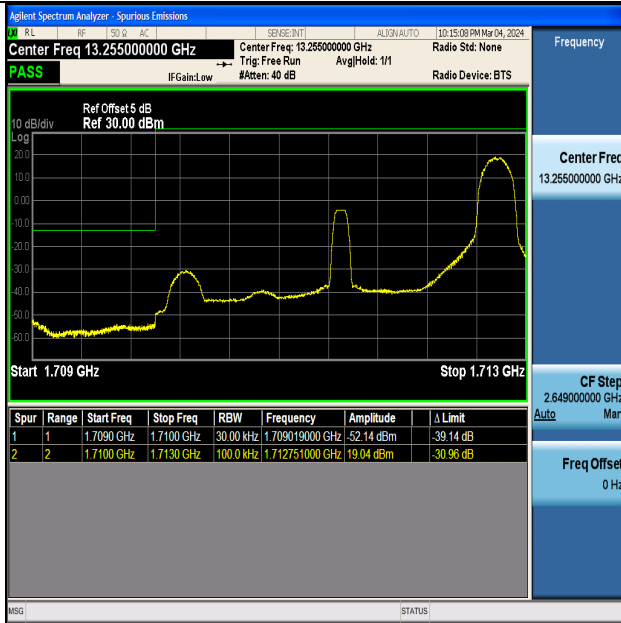

Band4_3MHz_QPSK_19965_1RB#14