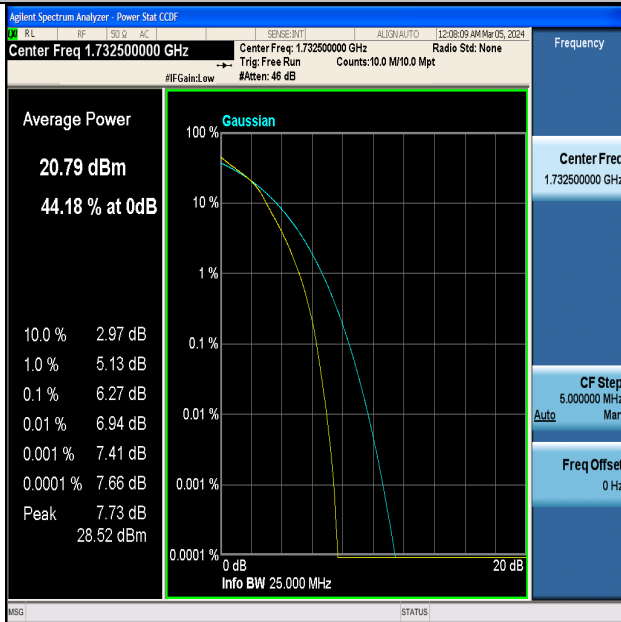

Band4-15MHz-16QAM-20025-1RB#0-PASS

Band4-15MHz-QPSK-20025-75RB#0-PASS

Band4-15MHz-16QAM-20025-75RB#0-PASS

Band4-15MHz-QPSK-20175-1RB#0-PASS

Band4-15MHz-16QAM-20175-1RB#0-PASS

Band4-15MHz-QPSK-20175-75RB#0-PASS