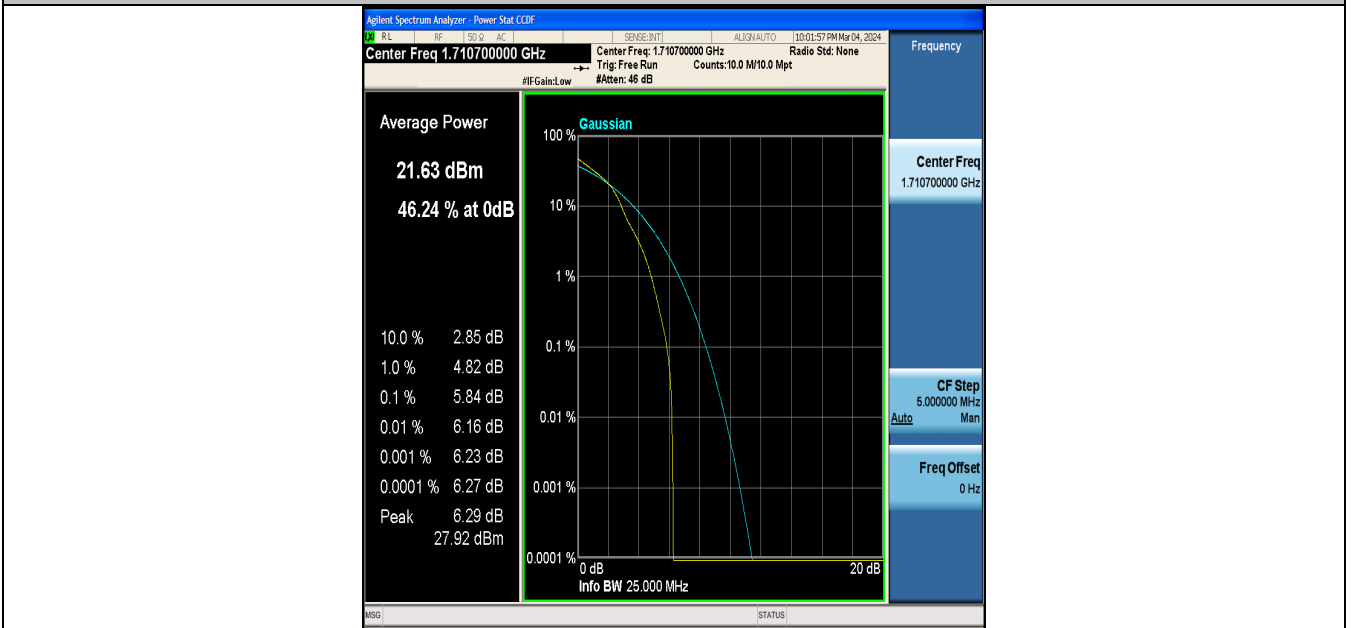

Band4-1.4MHz-16QAM-19957-1RB#0-PASS