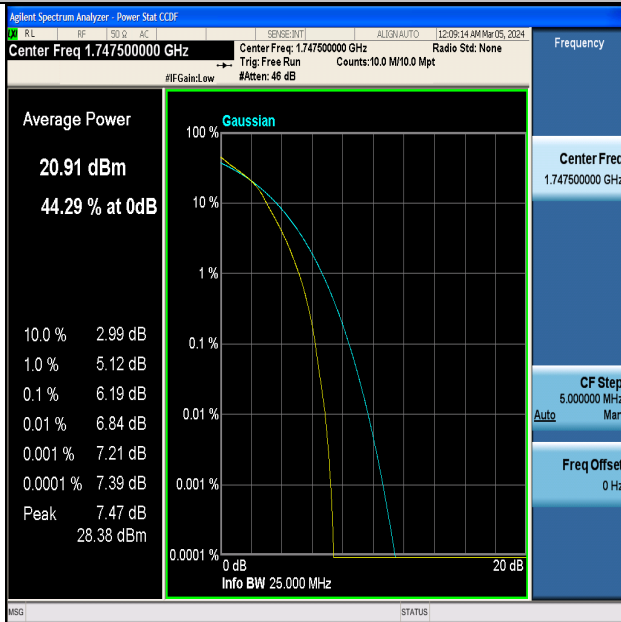

Band4-15MHz-QPSK-20325-75RB#0-PASS