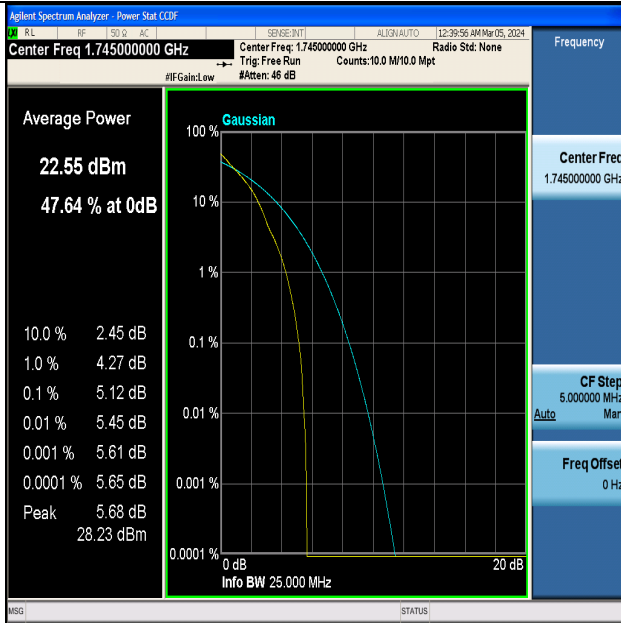

Band4-20MHz-QPSK-20300-1RB#0-PASS