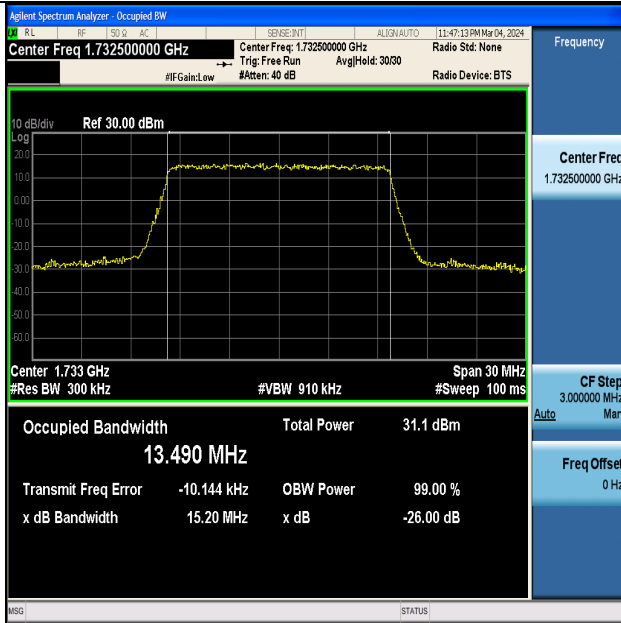

Band4-15MHz-QPSK-20175-75RB#0-PASS

Band4-15MHz-16QAM-20175-75RB#0-PASS