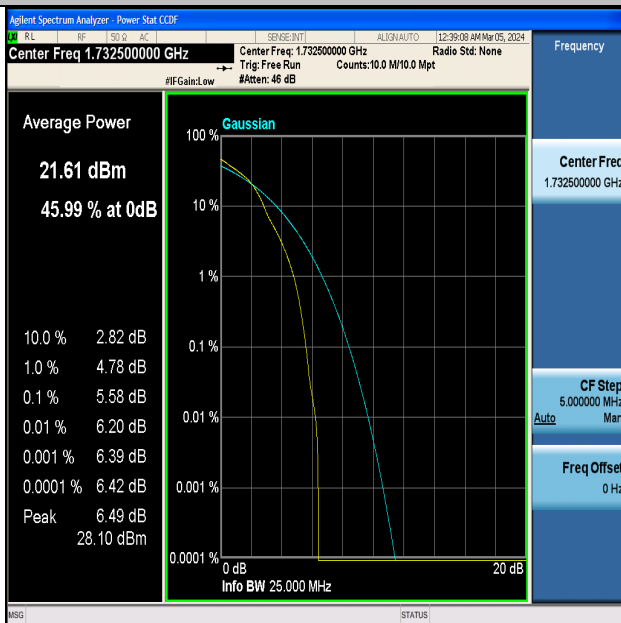

Band4-15MHz-16QAM-20175-75RB#0-PASS

Band4-15MHz-QPSK-20325-75RB#0-PASS

Band4-15MHz-16QAM-20325-75RB#0-PASS

Band4-20MHz-QPSK-20050-100RB#0-PASS

Band4-20MHz-16QAM-20050-100RB#0-PASS

Band4-20MHz-QPSK-20175-1RB#0-PASS