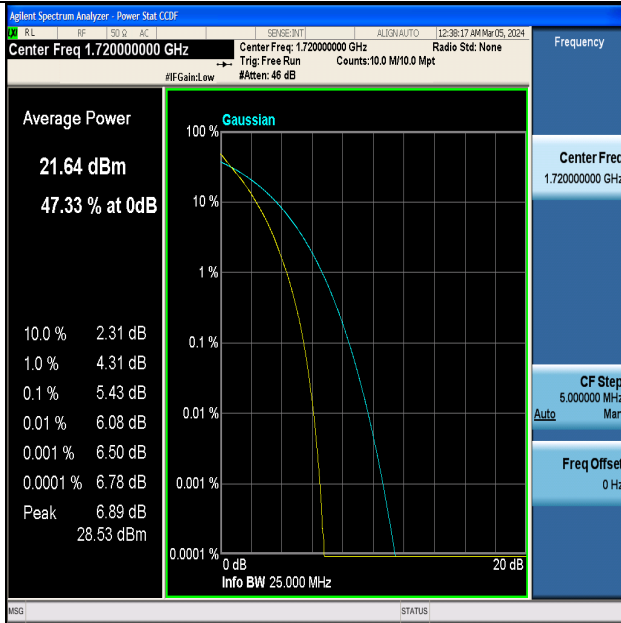

Band4-15MHz-16QAM-20175-75RB#0-PASS

Band4-15MHz-QPSK-20325-75RB#0-PASS

Band4-15MHz-16QAM-20325-75RB#0-PASS

Band4-20MHz-QPSK-20050-100RB#0-PASS

Band4-20MHz-16QAM-20050-100RB#0-PASS

Band4-20MHz-QPSK-20175-1RB#0-PASS