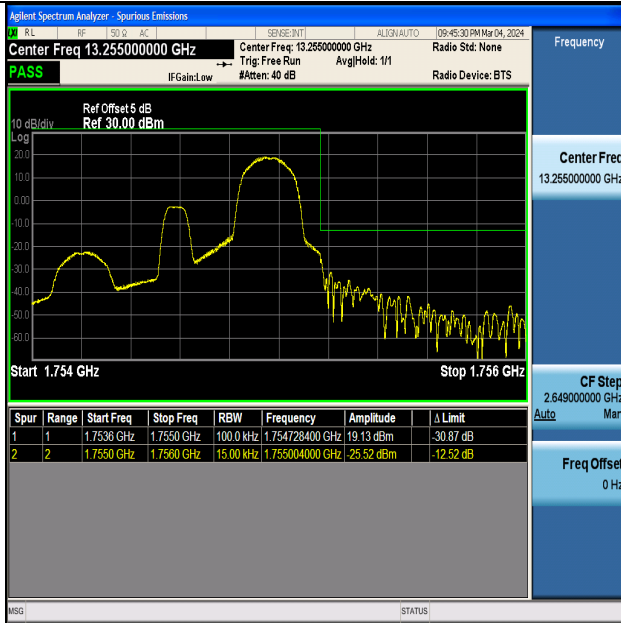

Band4_1.4MHz_QPSK_20393_1RB#5