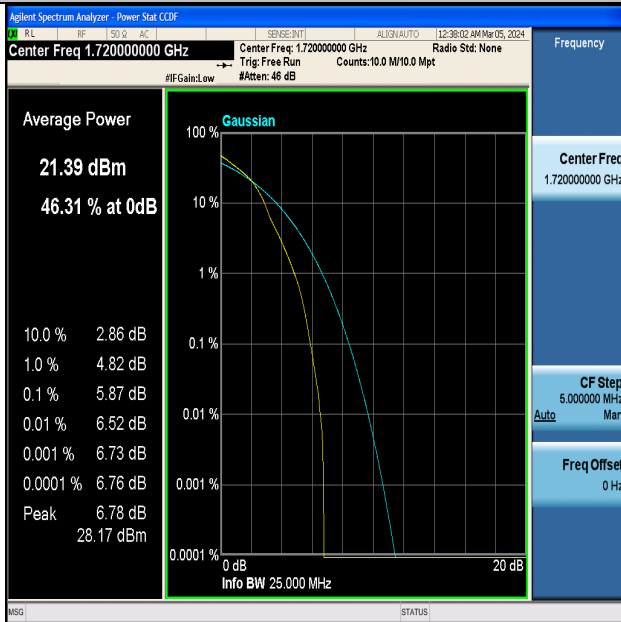

Band4-15MHz-16QAM-20175-75RB#0-PASS

Band4-15MHz-QPSK-20325-75RB#0-PASS

Band4-15MHz-16QAM-20325-75RB#0-PASS

Band4-20MHz-QPSK-20050-100RB#0-PASS

Band4-20MHz-16QAM-20050-100RB#0-PASS

Band4-20MHz-QPSK-20175-1RB#0-PASS