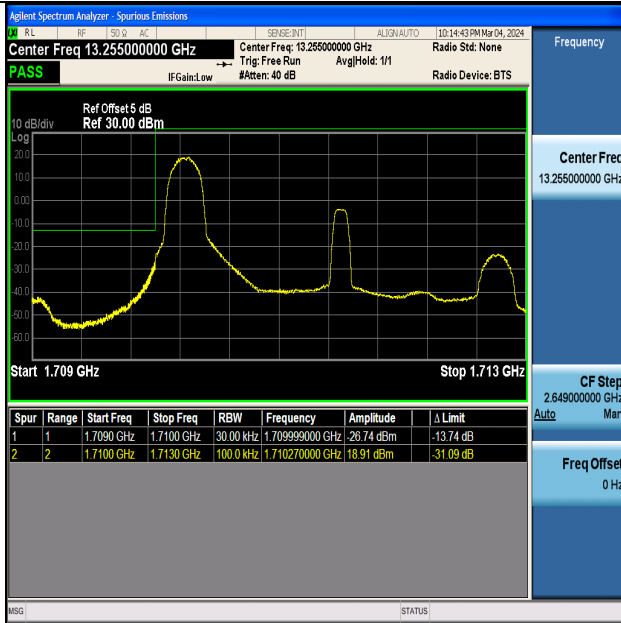

Band4_3MHz_QPSK_19965_1RB#0