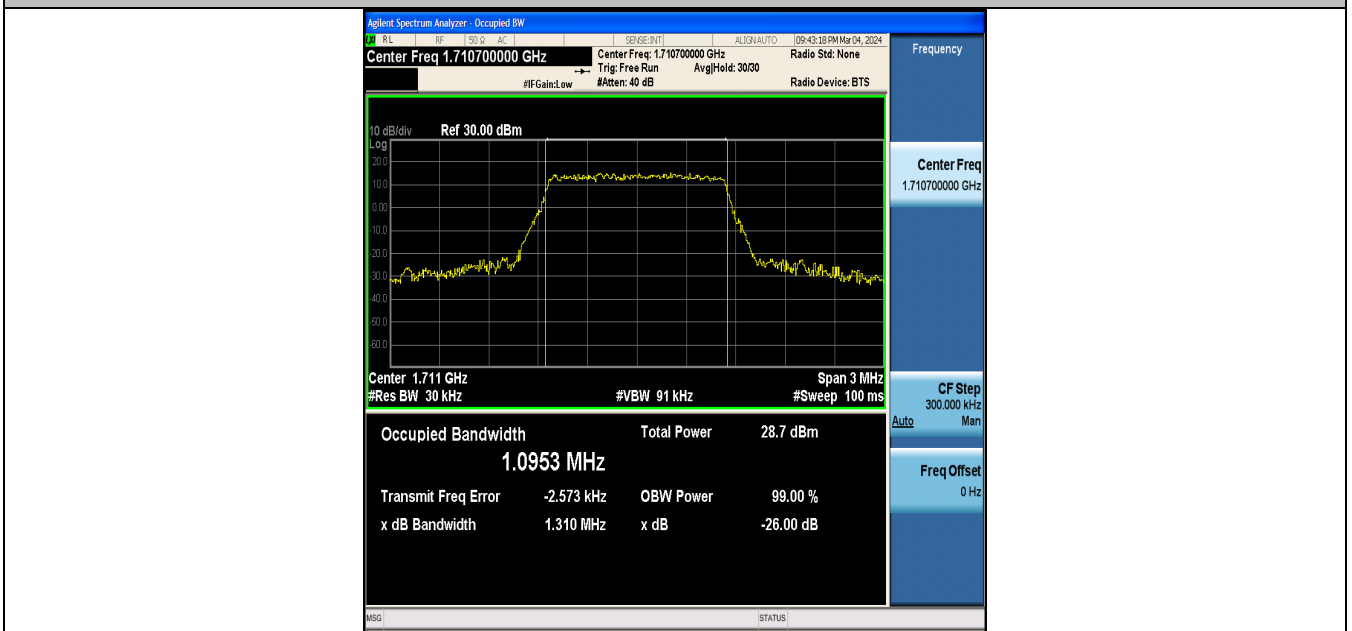

Band4-1.4MHz-16QAM-19957-6RB#0-PASS