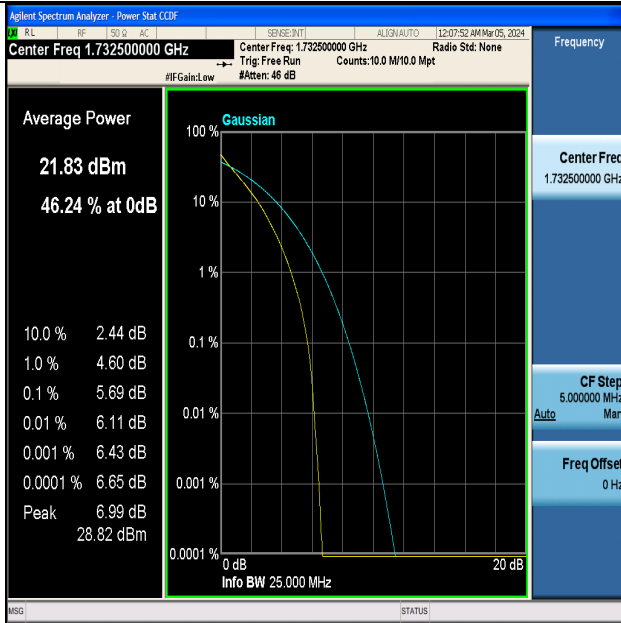

Band4-15MHz-16QAM-20025-1RB#0-PASS

Band4-15MHz-QPSK-20025-75RB#0-PASS

Band4-15MHz-16QAM-20025-75RB#0-PASS

Band4-15MHz-QPSK-20175-1RB#0-PASS

Band4-15MHz-16QAM-20175-1RB#0-PASS

Band4-15MHz-QPSK-20175-75RB#0-PASS