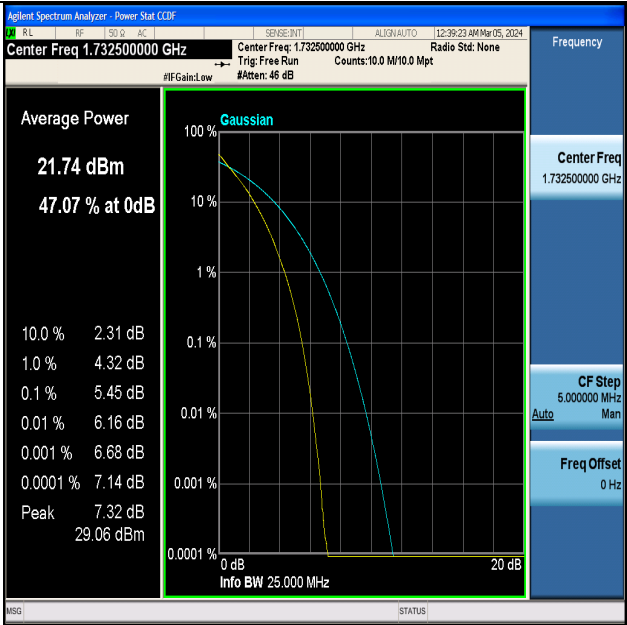

Band4-20MHz-QPSK-20175-100RB#0-PASS

Band4-20MHz-16QAM-20175-100RB#0-PASS