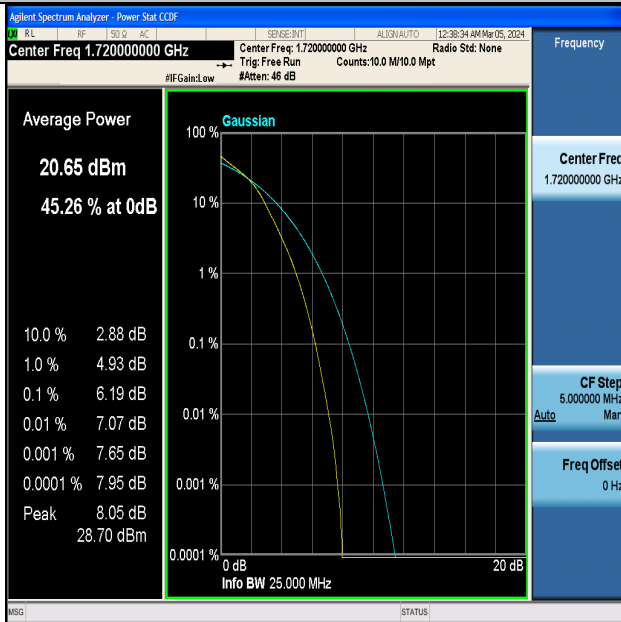

Band4-15MHz-16QAM-20175-75RB#0-PASS

Band4-15MHz-QPSK-20325-75RB#0-PASS

Band4-15MHz-16QAM-20325-75RB#0-PASS

Band4-20MHz-QPSK-20050-100RB#0-PASS

Band4-20MHz-16QAM-20050-100RB#0-PASS

Band4-20MHz-QPSK-20175-1RB#0-PASS