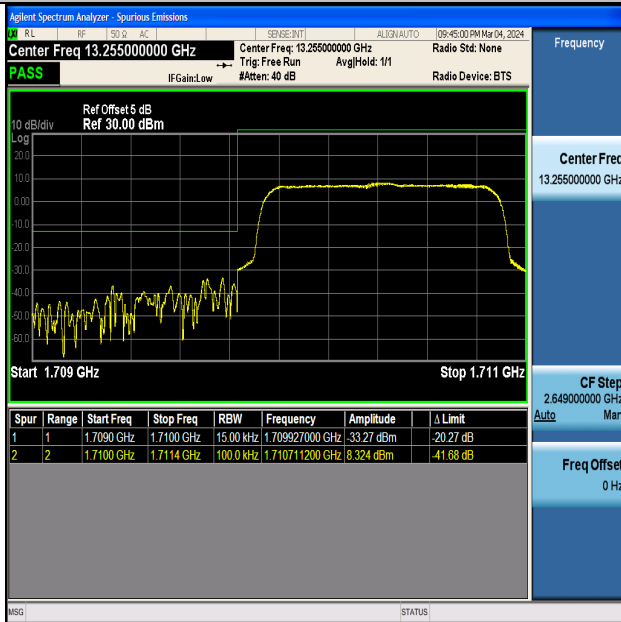

# Test Graphs

Band4\_1.4MHz\_QPSK\_19957\_1RB#0

Band4\_1.4MHz\_16QAM\_19957\_1RB#0

Band4\_1.4MHz\_QPSK\_19957\_1RB#5

Band4\_1.4MHz\_16QAM\_19957\_1RB#5

Band4\_1.4MHz\_QPSK\_19957\_6RB#0

Band4\_1.4MHz\_16QAM\_19957\_6RB#0