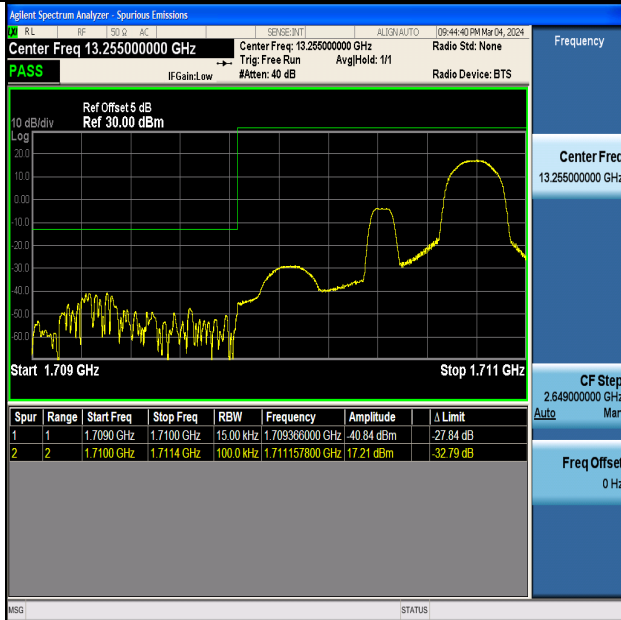

# Test Graphs

Band4\_1.4MHz\_QPSK\_19957\_1RB#0

Band4\_1.4MHz\_16QAM\_19957\_1RB#0

Band4\_1.4MHz\_QPSK\_19957\_1RB#5

Band4\_1.4MHz\_16QAM\_19957\_1RB#5

Band4\_1.4MHz\_QPSK\_19957\_6RB#0

Band4\_1.4MHz\_16QAM\_19957\_6RB#0