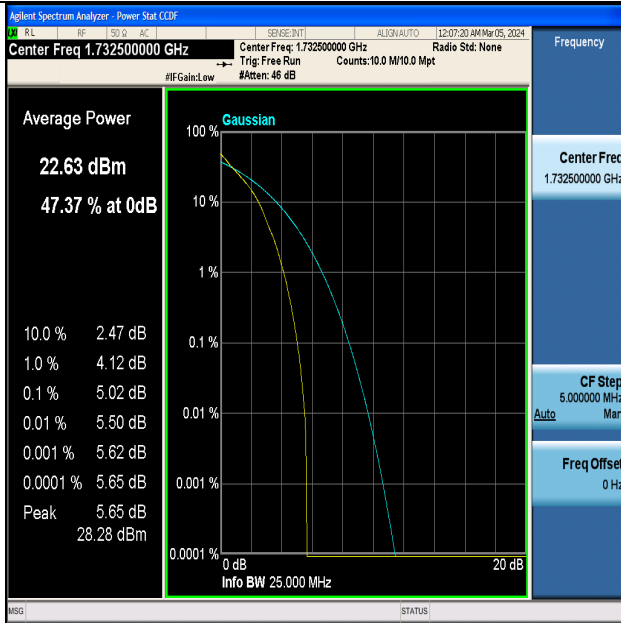

Band4-15MHz-QPSK-20175-1RB#0-PASS

Band4-15MHz-16QAM-20175-1RB#0-PASS