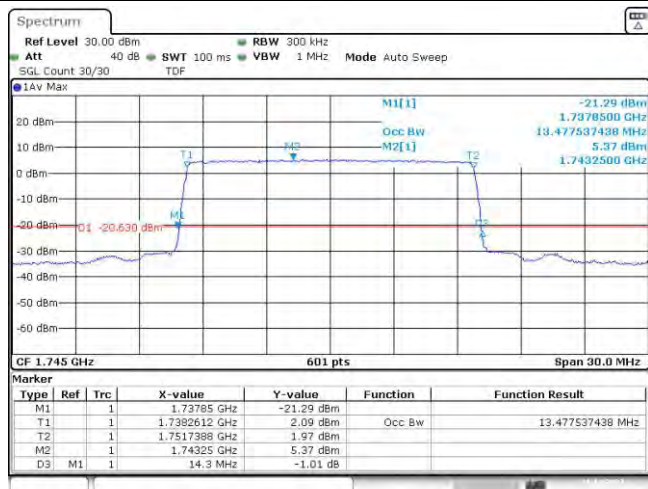

Band66-15MHz-QPSK-132322-75RB#0

Date: 21.DEC.2023 19:42:00

Band66-15MHz-QPSK-132597-75RB#0