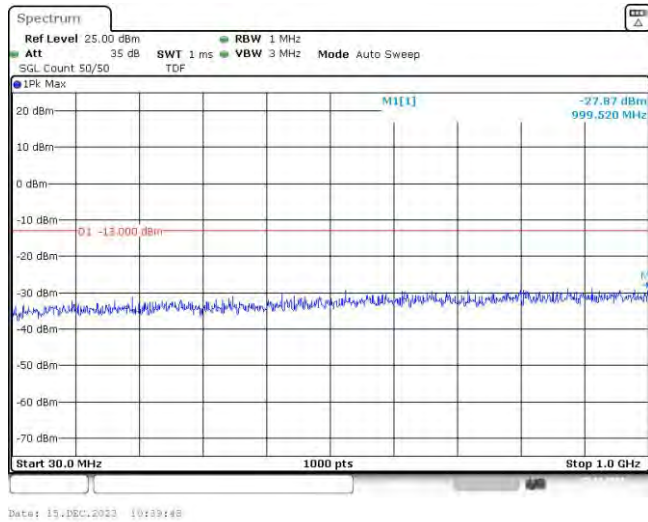

Band66-1.4MHz-16QAM-132665-1RB#0-Range1:30~1000MHz