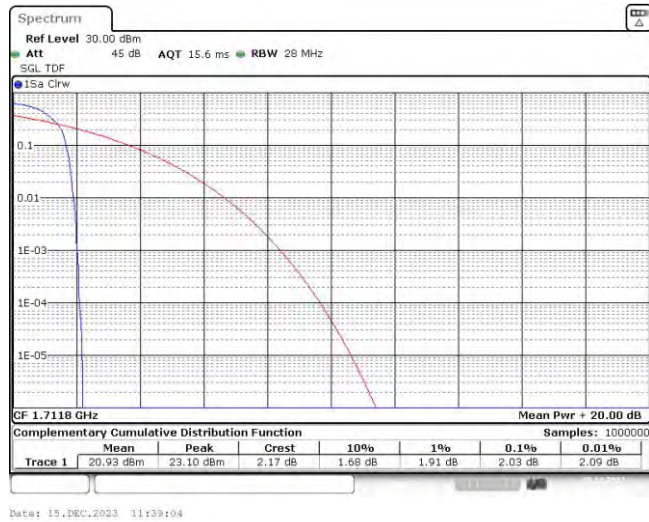

Band66-3MHz-16QAM-131990-15RB#0