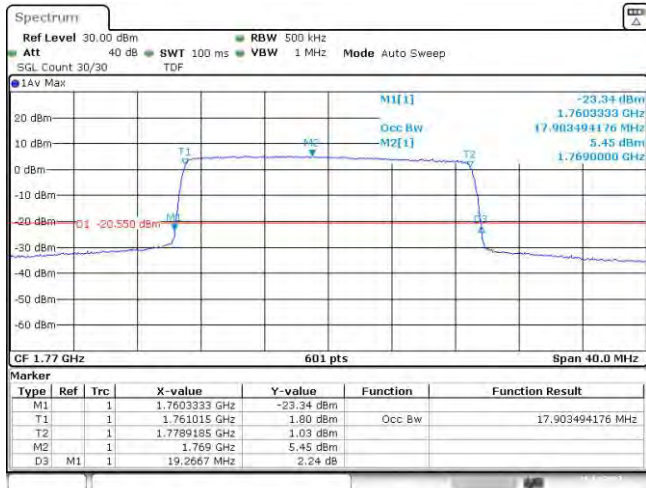

Date: 21.DEC.2023 19:47:19

Appendix D: Band Edge

Test Result

Band	Bandwidth	Modulation	Channel	RB Configuration	Result(dBm)	Verdict
Band66	1.4MHz	QPSK	131979	6RB#0	-26.25	PASS
Band66	1.4MHz	QPSK	132665	6RB#0	-26.37	PASS
Band66	1.4MHz	16QAM	131979	6RB#0	-25.70	PASS
Band66	1.4MHz	16QAM	132665	6RB#0	-27.01	PASS
Band66	3MHz	QPSK	131990	15RB#0	-26.24	PASS
Band66	3MHz	QPSK	132650	15RB#0	-26.18	PASS
Band66	3MHz	16QAM	131990	15RB#0	-26.86	PASS
Band66	3MHz	16QAM	132650	15RB#0	-27.24	PASS
Band66	5MHz	QPSK	131997	25RB#0	-26.93	PASS
Band66	5MHz	QPSK	132647	25RB#0	-27.41	PASS
Band66	5MHz	16QAM	131997	25RB#0	-28.70	PASS
Band66	5MHz	16QAM	132647	25RB#0	-28.12	PASS
Band66	10MHz	QPSK	132022	50RB#0	-30.02	PASS
Band66	10MHz	QPSK	132622	50RB#0	-30.34	PASS
Band66	10MHz	16QAM	132022	50RB#0	-30.85	PASS
Band66	10MHz	16QAM	132622	50RB#0	-30.69	PASS
Band66	15MHz	QPSK	132047	75RB#0	-29.55	PASS
Band66	15MHz	QPSK	132597	75RB#0	-31.04	PASS
Band66	15MHz	16QAM	132047	75RB#0	-31.42	PASS
Band66	15MHz	16QAM	132597	75RB#0	-31.87	PASS
Band66	20MHz	QPSK	132072	100RB#0	-30.94	PASS
Band66	20MHz	QPSK	132572	100RB#0	-31.48	PASS
Band66	20MHz	16QAM	132072	100RB#0	-30.87	PASS
Band66	20MHz	16QAM	132572	100RB#0	-31.00	PASS