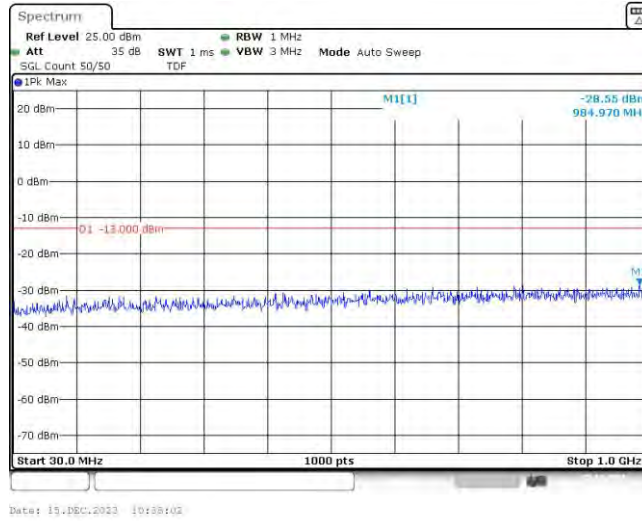

Test Graphs

Band66-1.4MHz-QPSK-131979-1RB#0-Range1:30~1000MHz