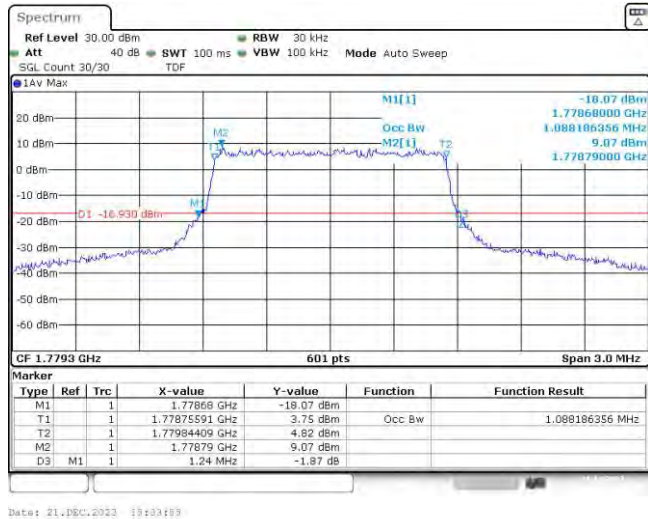

Band66-3MHz-QPSK-131990-15RB#0

Band66-3MHz-QPSK-132322-15RB#0

Band66-3MHz-QPSK-132650-15RB#0