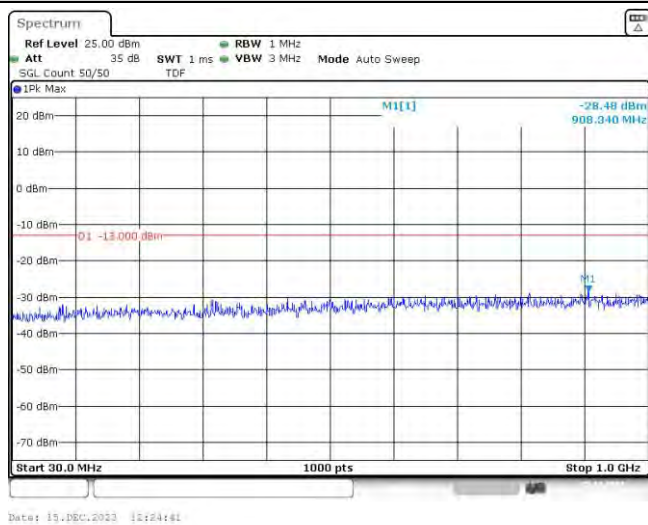

Band66-15MHz-QPSK-132597-1RB#0-Range2:1000~10000MHz

Band66-15MHz-16QAM-132047-1RB#0-Range1:30~1000MHz

Band66-15MHz-16QAM-132047-1RB#0-Range2:1000~10000MHz

Band66-15MHz-16QAM-132322-1RB#0-Range1:30~1000MHz