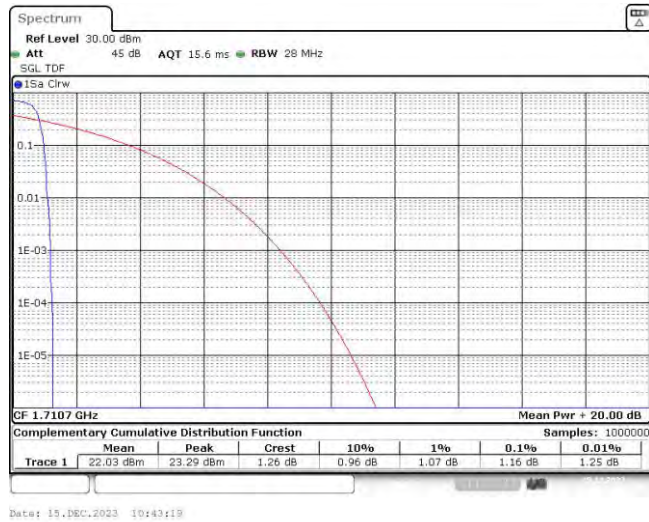

Test Graphs

Band66-1.4MHz-QPSK-131979-6RB#0

Band66-1.4MHz-QPSK-132322-6RB#0

Band66-1.4MHz-QPSK-132665-6RB#0

Band66-1.4MHz-16QAM-131979-6RB#0

Band66-1.4MHz-16QAM-132322-6RB#0

Band66-1.4MHz-16QAM-132665-6RB#0