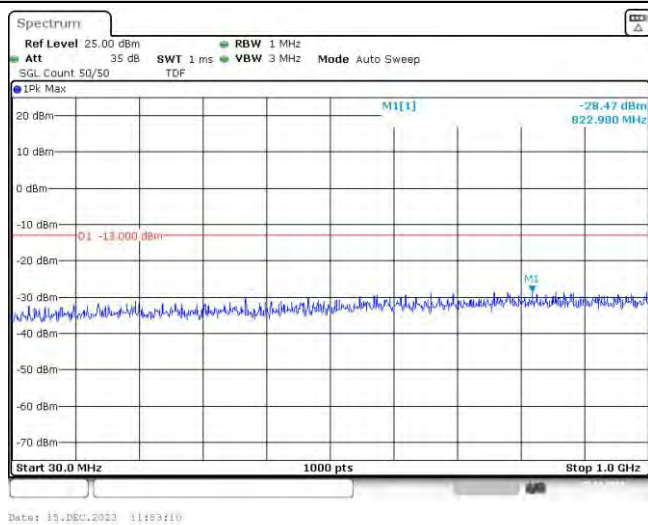

Band66-5MHz-16QAM-132322-1RB#0-Range1:30~1000MHz