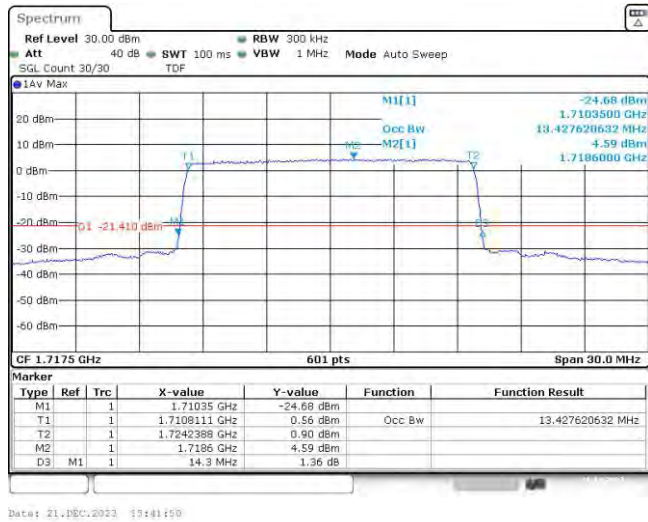

Band66-15MHz-QPSK-132047-75RB#0

Date: 21.DEC.2023 19:41:42

Band66-15MHz-QPSK-132322-75RB#0

Date: 21.DEC.2023 19:42:00

Band66-15MHz-QPSK-132597-75RB#0

Band66-15MHz-16QAM-132047-75RB#0

Band66-15MHz-16QAM-132322-75RB#0