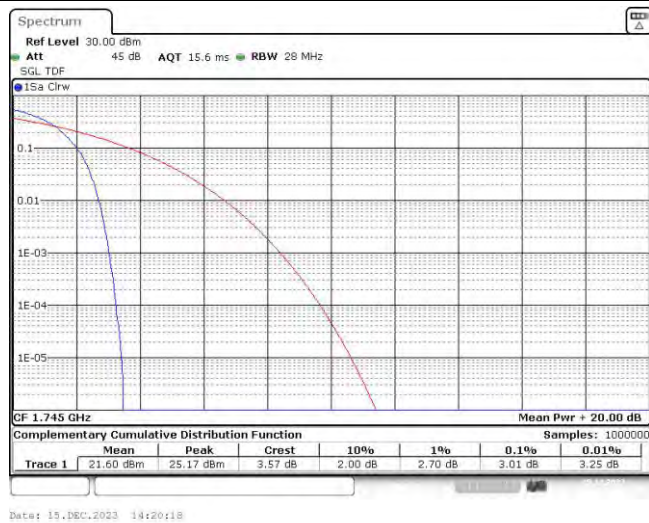

Band66-20MHz-QPSK-132322-100RB#0