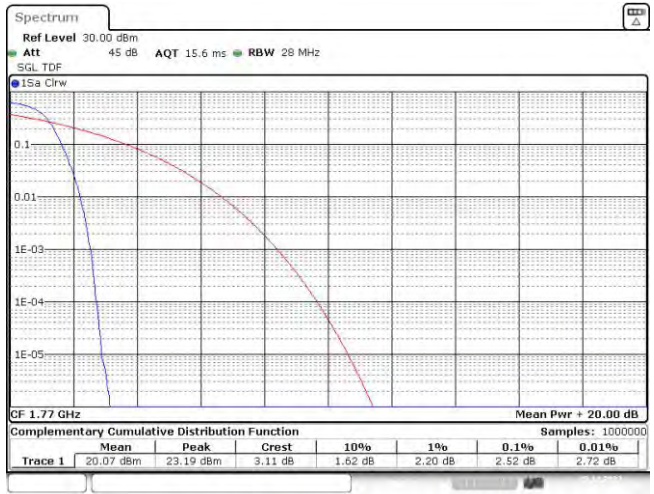

Band66-20MHz-QPSK-132322-100RB#0

Band66-20MHz-QPSK-132572-100RB#0

Band66-20MHz-16QAM-132072-100RB#0

Band66-20MHz-16QAM-132322-100RB#0

Band66-20MHz-16QAM-132572-100RB#0

Date: 15.DEC.2023 18:28:48

Appendix C: 26dB Bandwidth and Occupied Bandwidth