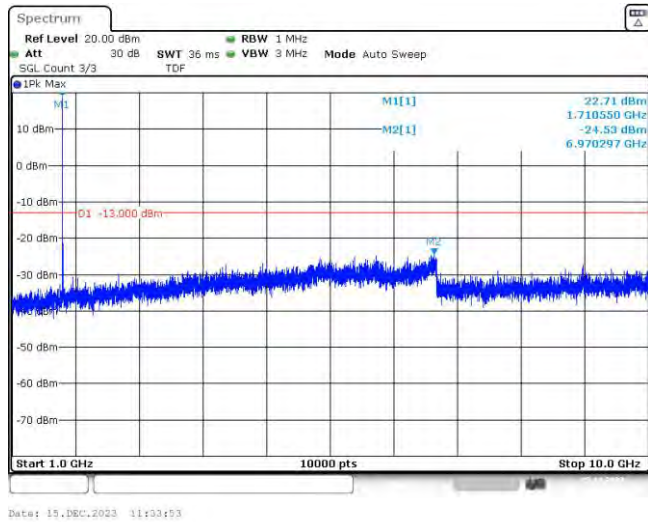

Band66-3MHz-QPSK-131990-1RB#0-Range2:1000~10000MHz