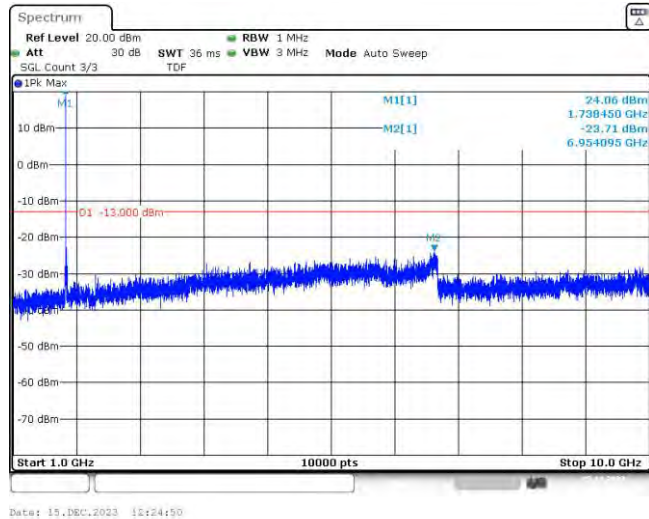

Band66-15MHz-16QAM-132322-1RB#0-Range2:1000~10000MHz