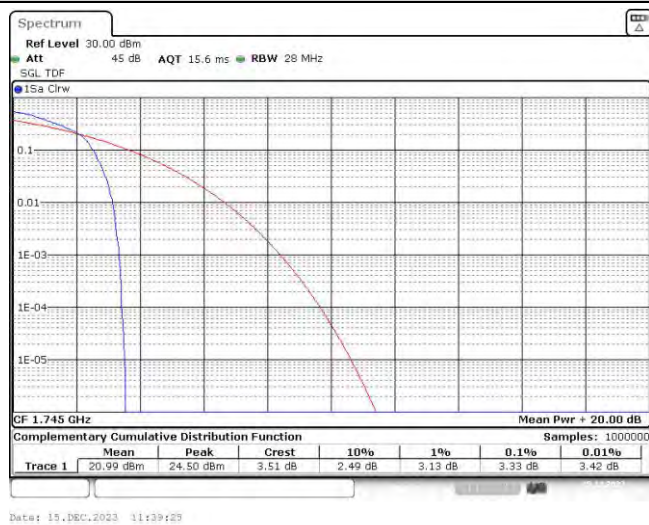

Band66-3MHz-16QAM-132322-15RB#0