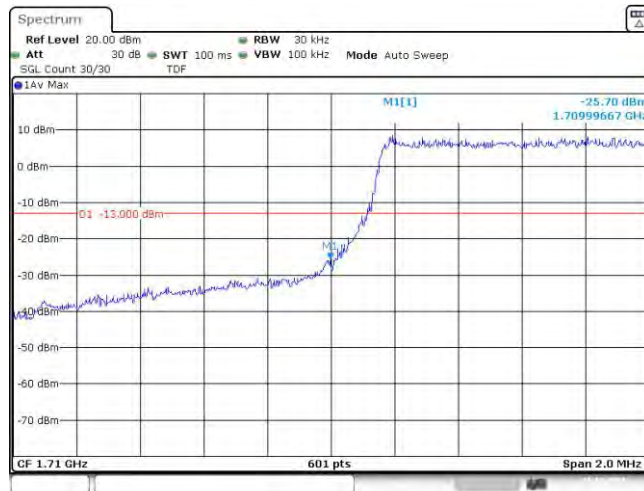

Test Graphs

Band66-1.4MHz-QPSK-131979-6RB#0

Band66-1.4MHz-QPSK-132665-6RB#0

Band66-1.4MHz-16QAM-131979-6RB#0

Band66-1.4MHz-16QAM-132665-6RB#0

Band66-3MHz-QPSK-131990-15RB#0

Band66-3MHz-QPSK-132650-15RB#0

Band66-3MHz-16QAM-131990-15RB#0