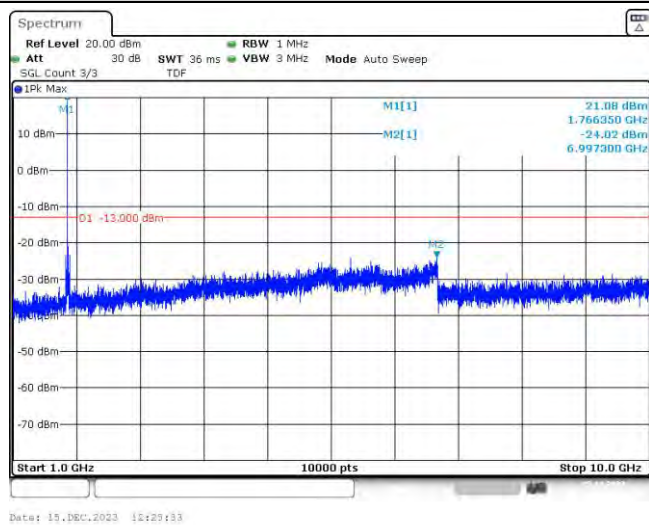

Band66-15MHz-16QAM-132597-1RB#0-Range2:1000~10000MHz