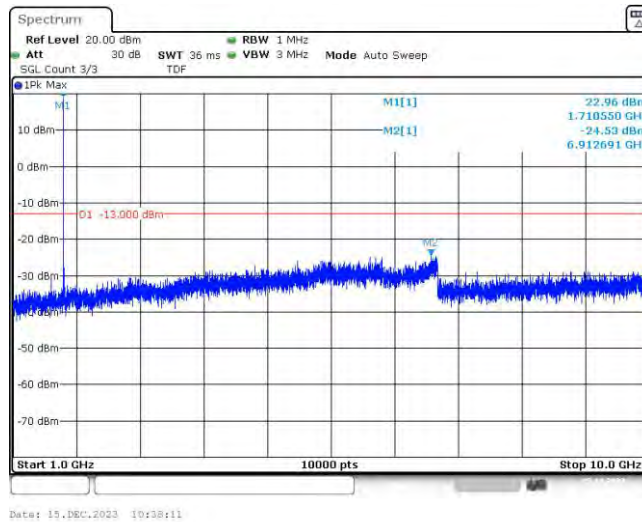

Band66-1.4MHz-QPSK-131979-1RB#0-Range2:1000~10000MHz