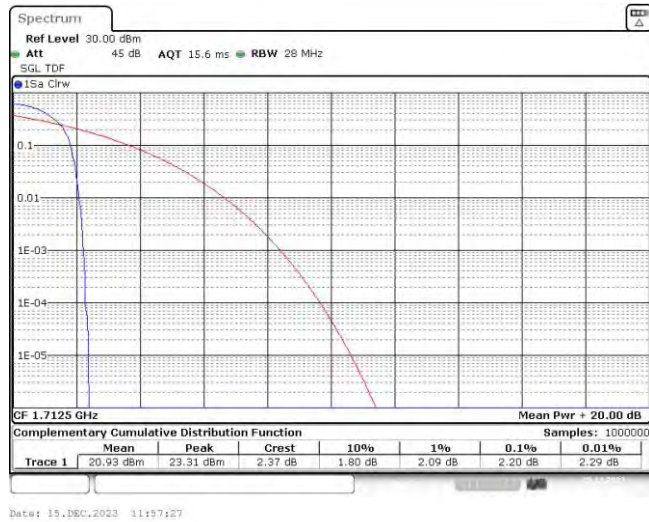

Band66-5MHz-16QAM-131997-25RB#0