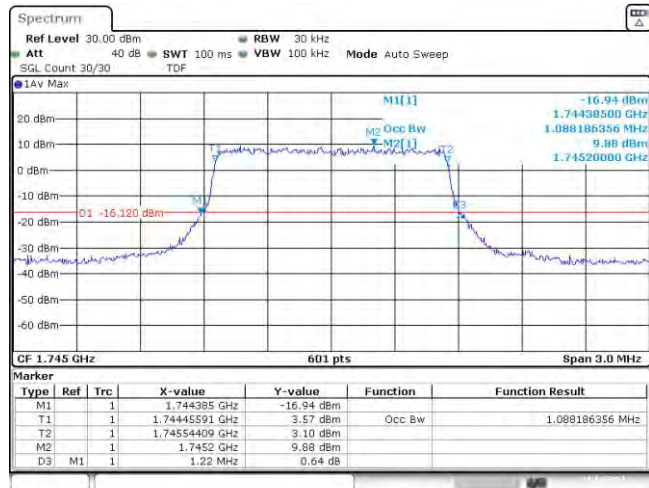

Band66-1.4MHz-QPSK-132322-6RB#0

Date: 21.DEC.2023 19:33:26

Band66-1.4MHz-QPSK-132665-6RB#0