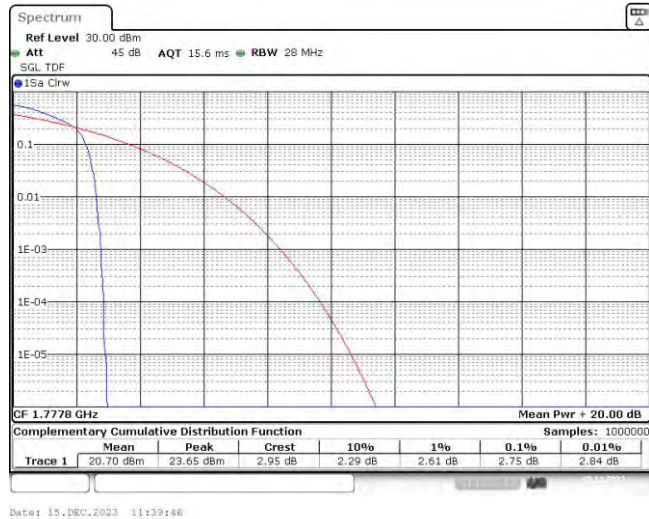

Band66-3MHz-16QAM-132650-15RB#0