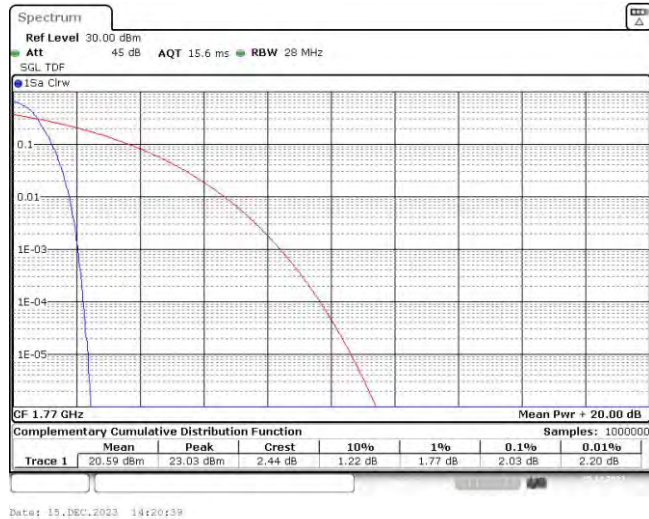

Band66-20MHz-QPSK-132572-100RB#0