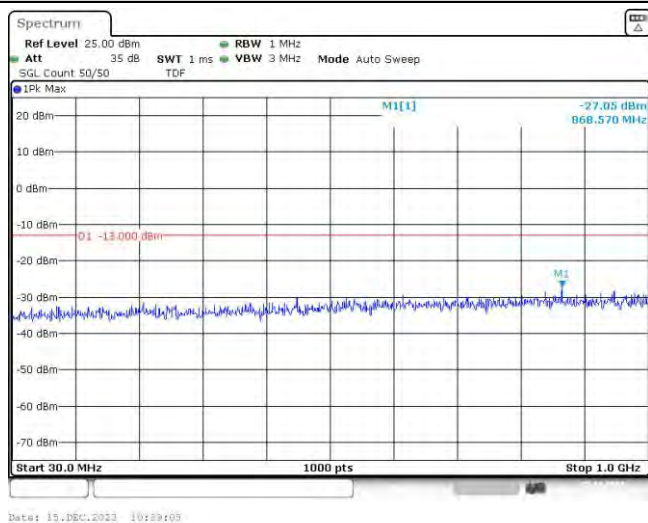

Band66-1.4MHz-16QAM-132322-1RB#0-Range1:30~1000MHz