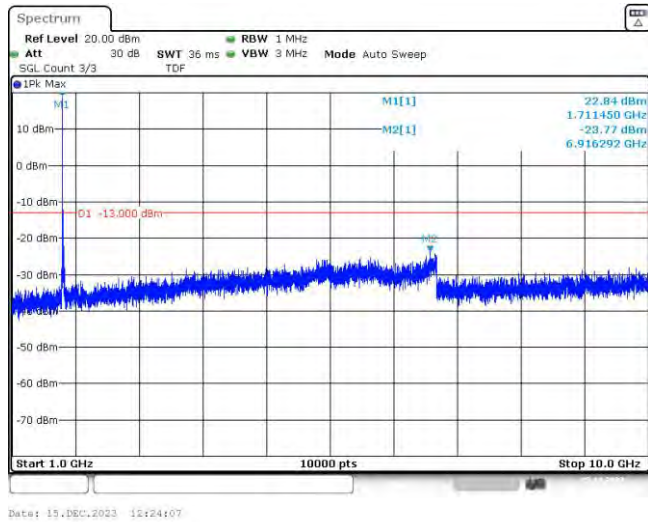

Band66-15MHz-16QAM-132047-1RB#0-Range2:1000~10000MHz