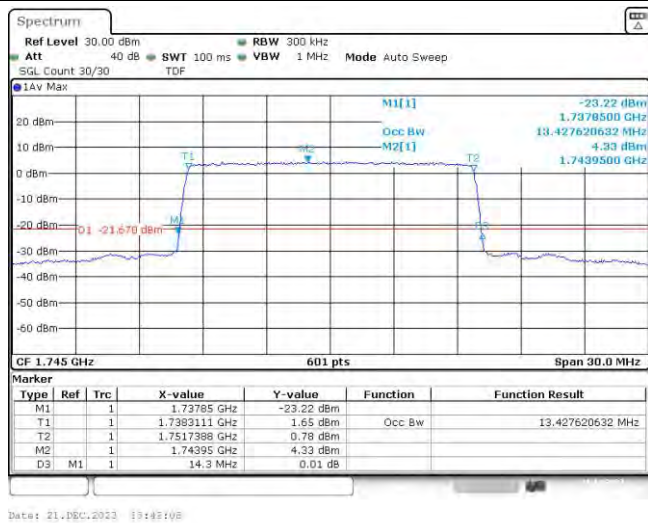

Band66-15MHz-QPSK-132047-75RB#0

Date: 21.DEC.2023 19:41:42

Band66-15MHz-QPSK-132322-75RB#0

Date: 21.DEC.2023 19:42:00

Band66-15MHz-QPSK-132597-75RB#0

Band66-15MHz-16QAM-132047-75RB#0

Band66-15MHz-16QAM-132322-75RB#0