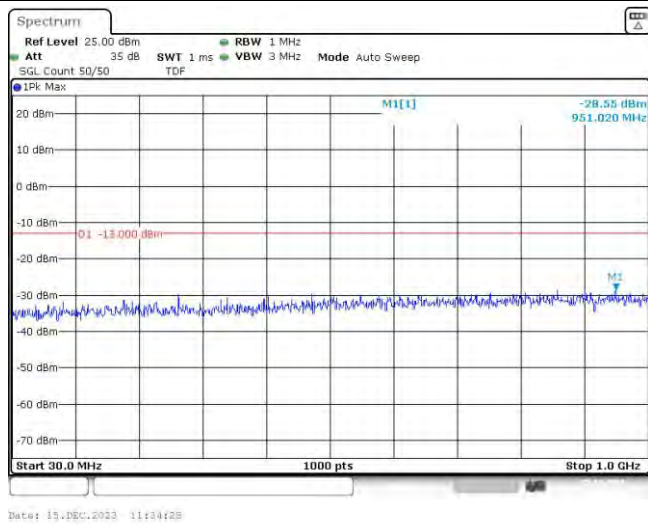

Band66-3MHz-QPSK-132322-1RB#0-Range1:30~1000MHz