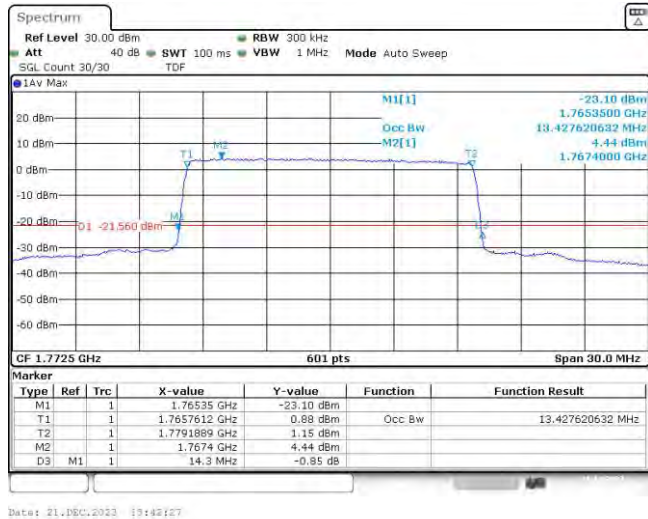

Band66-20MHz-QPSK-132072-100RB#0

Band66-20MHz-QPSK-132322-100RB#0

Band66-20MHz-QPSK-132572-100RB#0