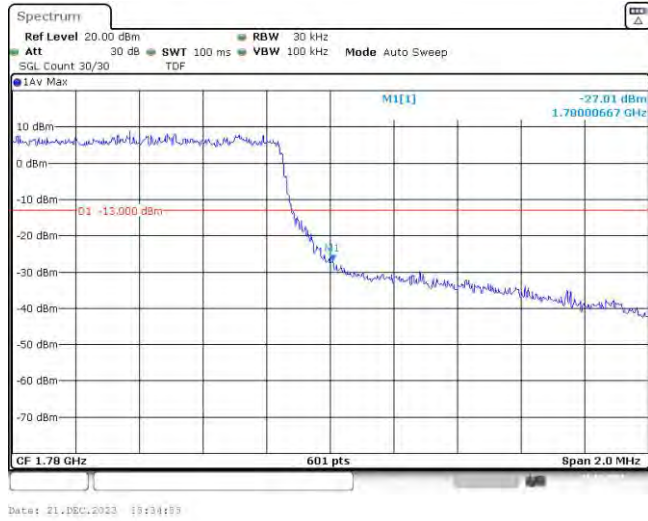

Test Graphs

Band66-1.4MHz-QPSK-131979-6RB#0

Band66-1.4MHz-QPSK-132665-6RB#0

Band66-1.4MHz-16QAM-131979-6RB#0

Band66-1.4MHz-16QAM-132665-6RB#0

Band66-3MHz-QPSK-131990-15RB#0

Band66-3MHz-QPSK-132650-15RB#0

Band66-3MHz-16QAM-131990-15RB#0