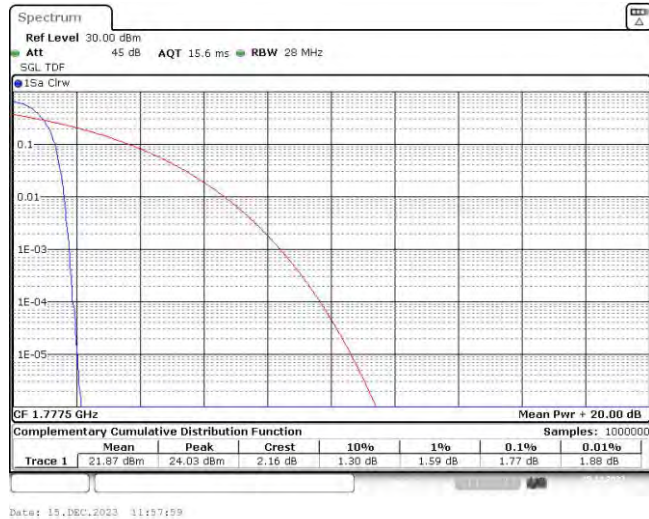

Band66-5MHz-QPSK-132647-25RB#0