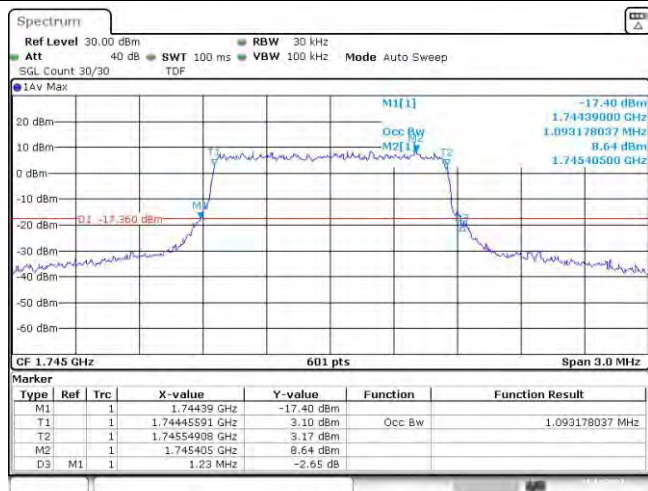

Band66-1.4MHz-QPSK-132322-6RB#0

Date: 21.DEC.2023 19:33:26

Band66-1.4MHz-QPSK-132665-6RB#0

Date: 21.DEC.2023 19:33:46

Band66-1.4MHz-16QAM-131979-6RB#0

Date: 21.DEC.2023 19:33:18

Band66-1.4MHz-16QAM-132322-6RB#0