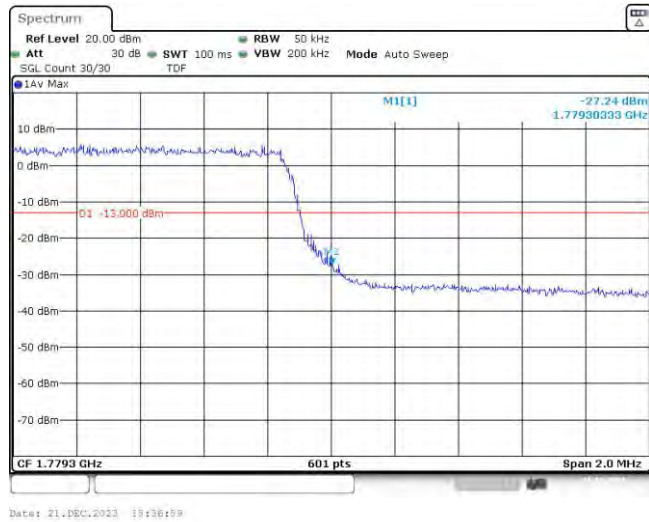

Band66-3MHz-16QAM-132650-15RB#0