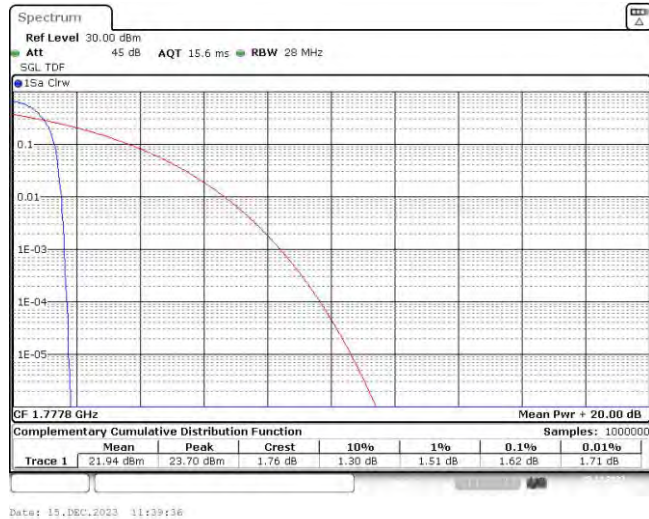

Band66-3MHz-QPSK-132650-15RB#0