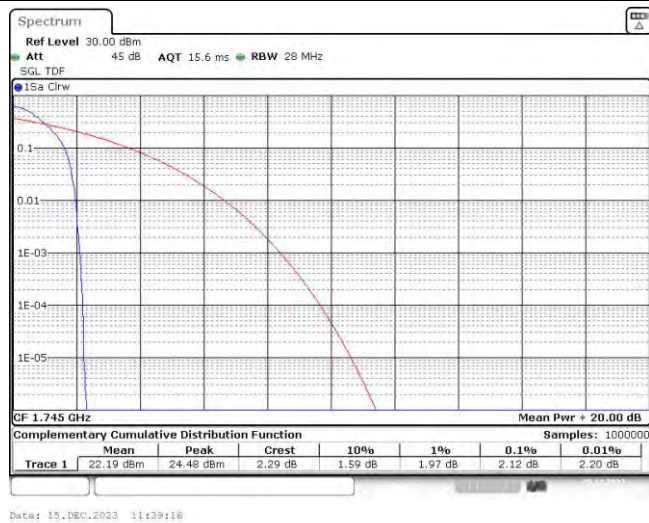

Band66-3MHz-QPSK-132322-15RB#0