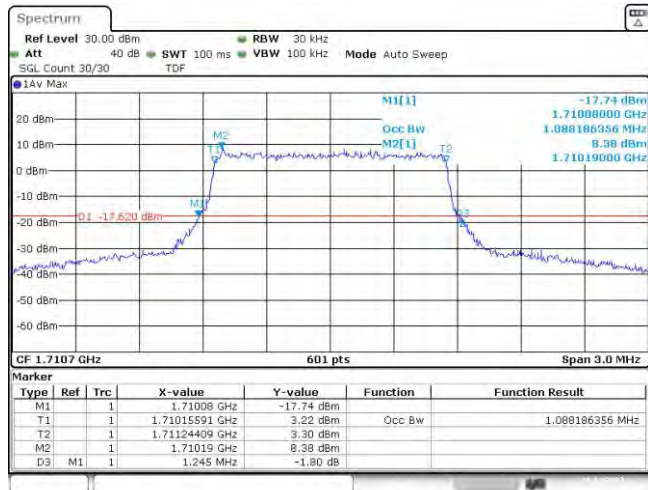

Band66-1.4MHz-QPSK-132322-6RB#0

Date: 21.DEC.2023 19:33:26

Band66-1.4MHz-QPSK-132665-6RB#0

Date: 21.DEC.2023 19:33:46

Band66-1.4MHz-16QAM-131979-6RB#0

Date: 21.DEC.2023 19:33:18

Band66-1.4MHz-16QAM-132322-6RB#0