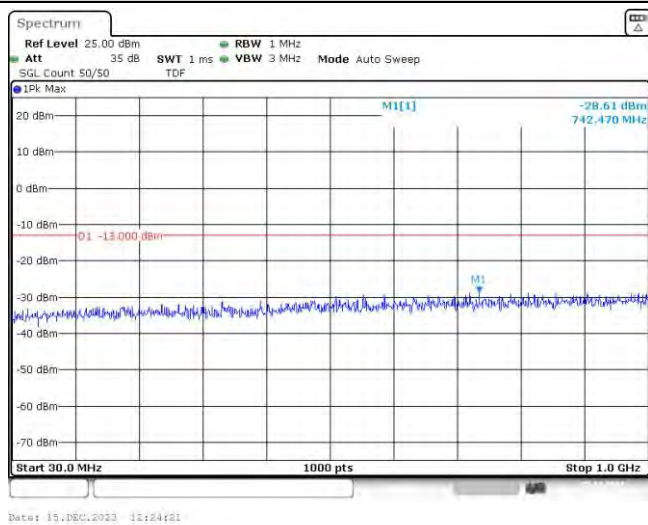

Band66-15MHz-QPSK-132322-1RB#0-Range1: 30~1000MHz