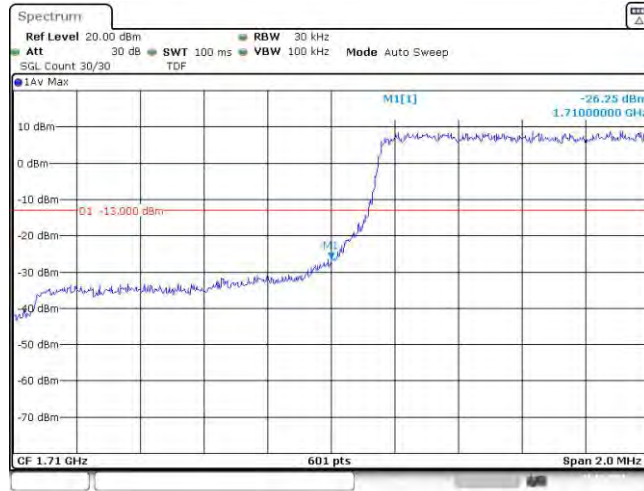

Test Graphs

Band66-1.4MHz-QPSK-131979-6RB#0