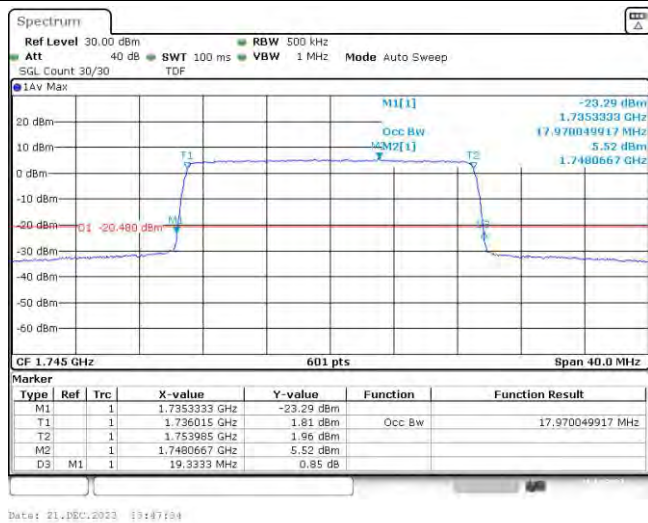

Band66-20MHz-16QAM-132322-100RB#0

Band66-20MHz-16QAM-132572-100RB#0