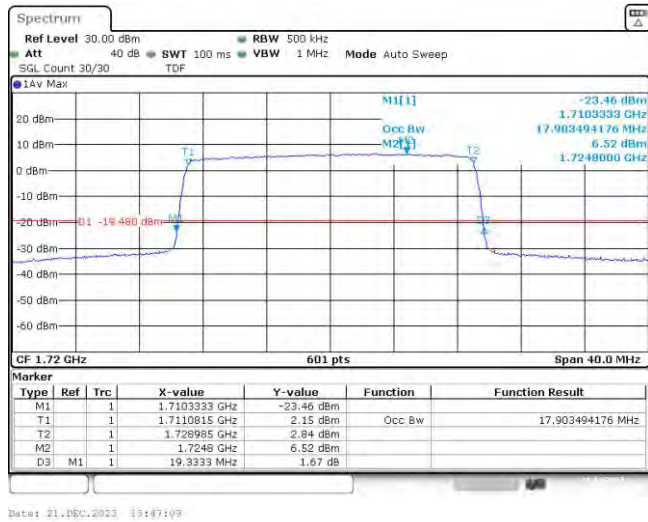

Band66-20MHz-QPSK-132072-100RB#0