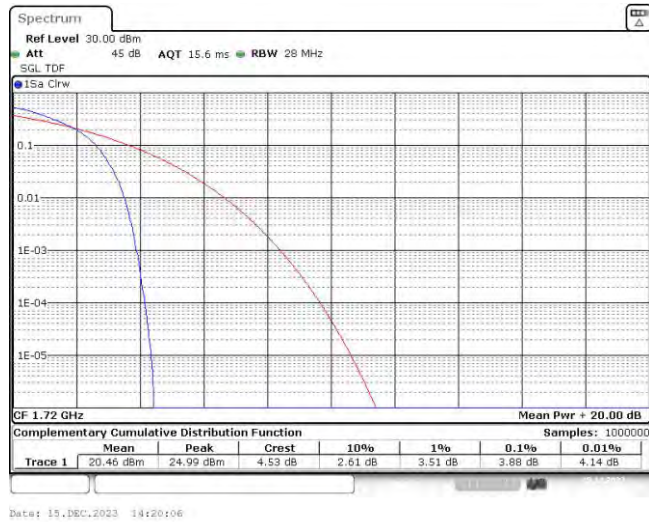

Band66-20MHz-16QAM-132072-100RB#0