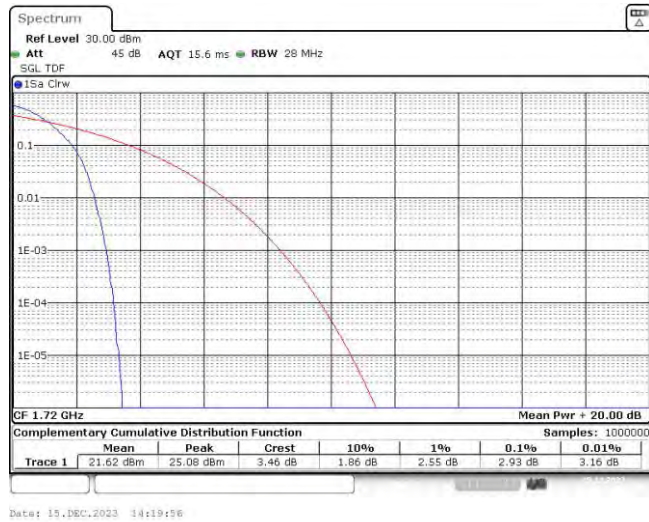

Date: 15.DEC.2023 18:02:15

Band66-15MHz-16QAM-132047-75RB#0

Date: 15.DEC.2023 18:01:42

Band66-15MHz-16QAM-132322-75RB#0

Date: 15.DEC.2023 18:02:04

Band66-15MHz-16QAM-132597-75RB#0

Band66-20MHz-QPSK-132072-100RB#0