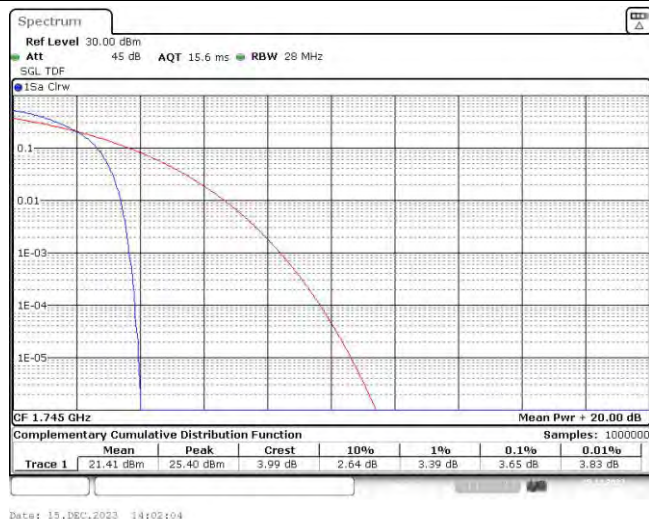

Band66-15MHz-16QAM-132322-75RB#0

Date: 15.DEC.2023 18:02:04

Band66-15MHz-16QAM-132597-75RB#0