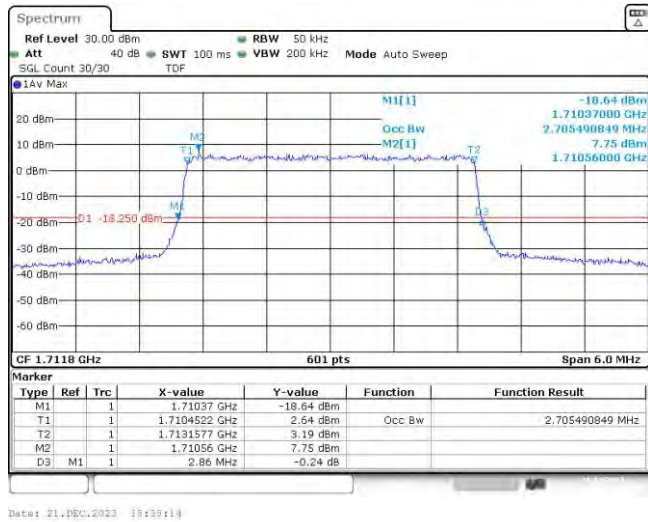

Band66-3MHz-QPSK-131990-15RB#0