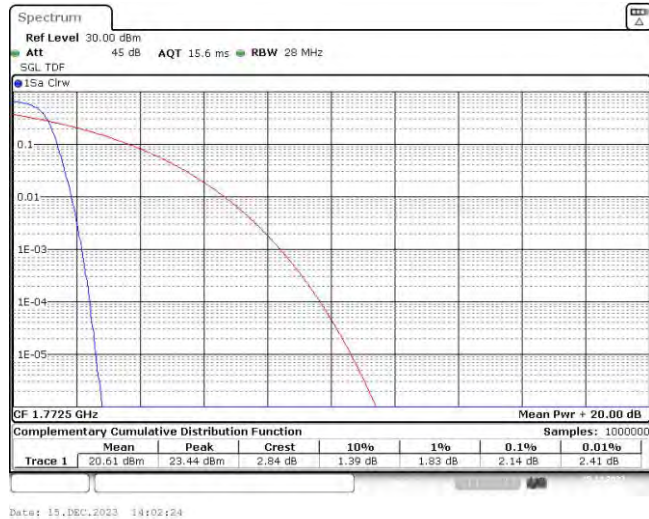

Date: 15.DEC.2023 18:02:15

Band66-15MHz-16QAM-132047-75RB#0

Date: 15.DEC.2023 18:01:42

Band66-15MHz-16QAM-132322-75RB#0

Date: 15.DEC.2023 18:02:04

Band66-15MHz-16QAM-132597-75RB#0

Band66-20MHz-QPSK-132072-100RB#0