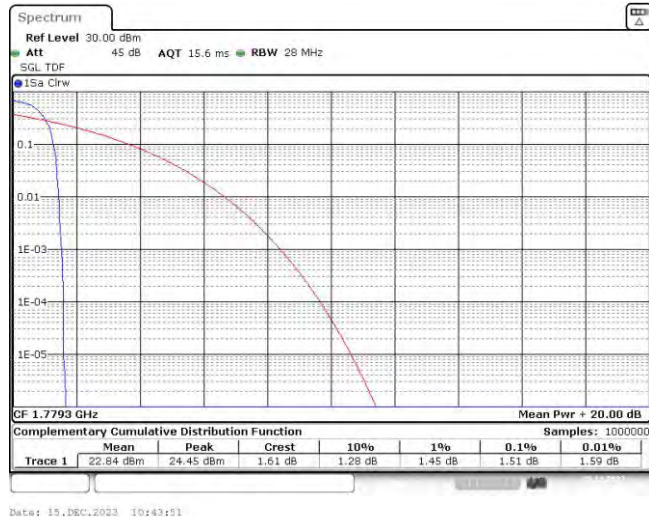

Test Graphs

Band66-1.4MHz-QPSK-131979-6RB#0

Band66-1.4MHz-QPSK-132322-6RB#0

Band66-1.4MHz-QPSK-132665-6RB#0

Band66-1.4MHz-16QAM-131979-6RB#0

Band66-1.4MHz-16QAM-132322-6RB#0

Band66-1.4MHz-16QAM-132665-6RB#0