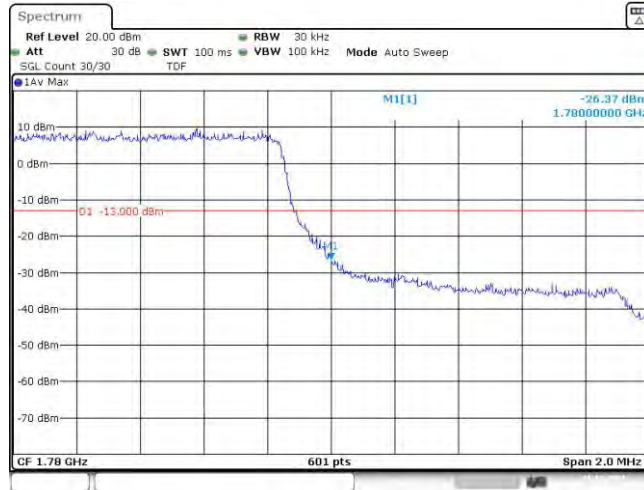

Band66-1.4MHz-QPSK-132665-6RB#0