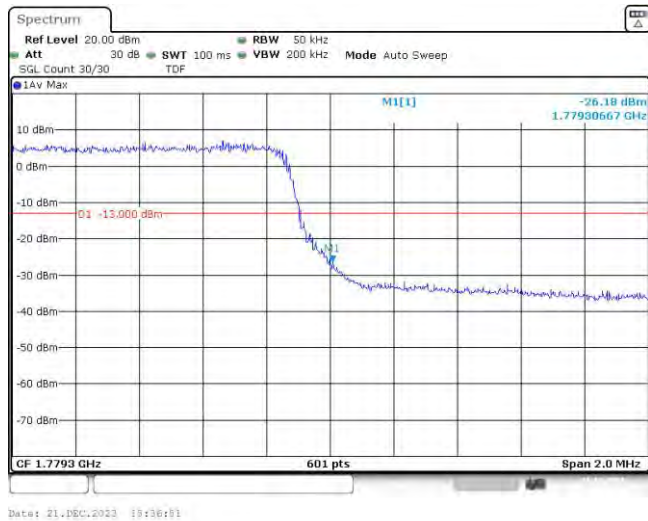

Test Graphs

Band66-1.4MHz-QPSK-131979-6RB#0

Band66-1.4MHz-QPSK-132665-6RB#0

Band66-1.4MHz-16QAM-131979-6RB#0

Band66-1.4MHz-16QAM-132665-6RB#0

Band66-3MHz-QPSK-131990-15RB#0

Band66-3MHz-QPSK-132650-15RB#0

Band66-3MHz-16QAM-131990-15RB#0