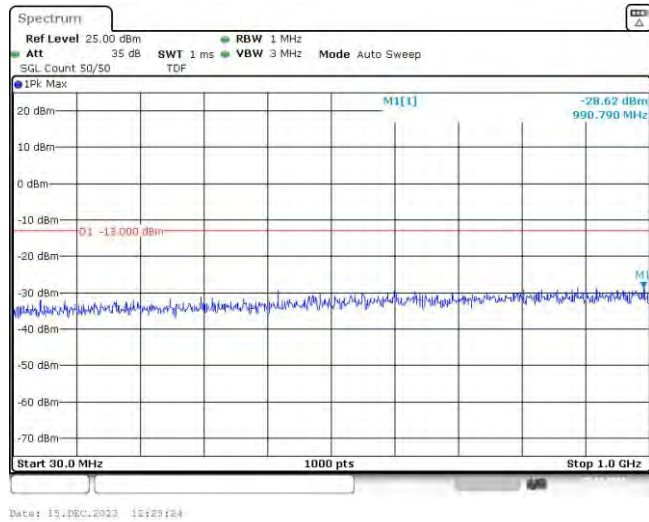

Band66-15MHz-16QAM-132597-1RB#0-Range1:30~1000MHz