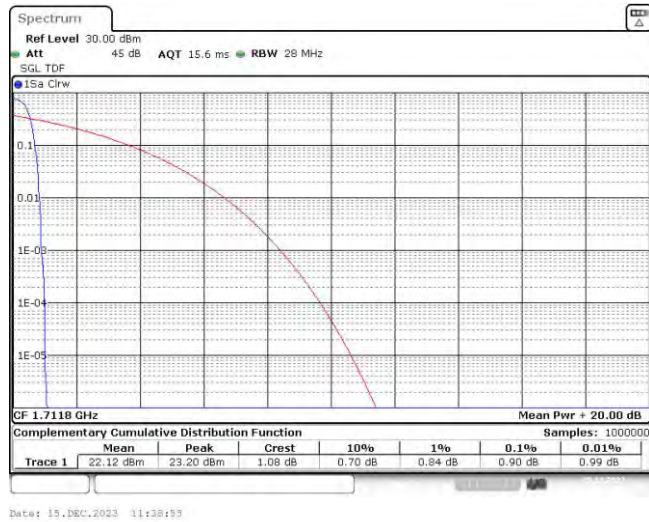

Band66-3MHz-QPSK-131990-15RB#0