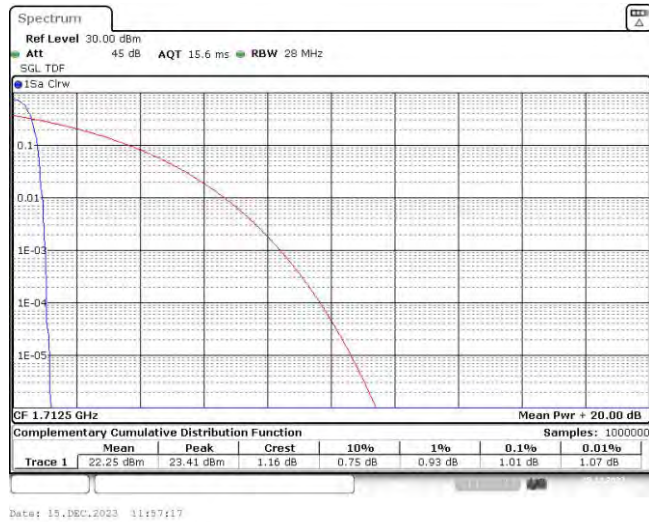

Band66-5MHz-QPSK-131997-25RB#0