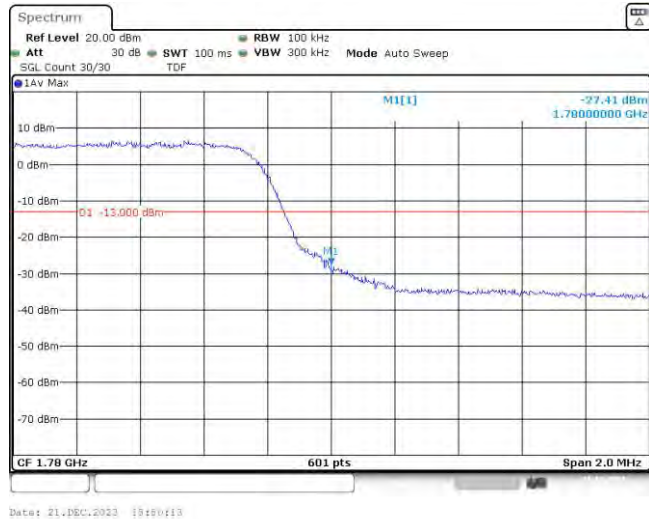

Band66-5MHz-QPSK-132647-25RB#0