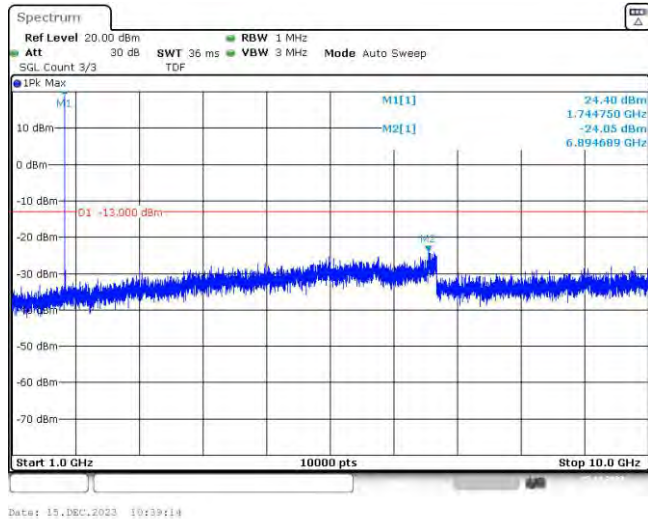

Band66-1.4MHz-16QAM-132322-1RB#0-Range2:1000~10000MHz