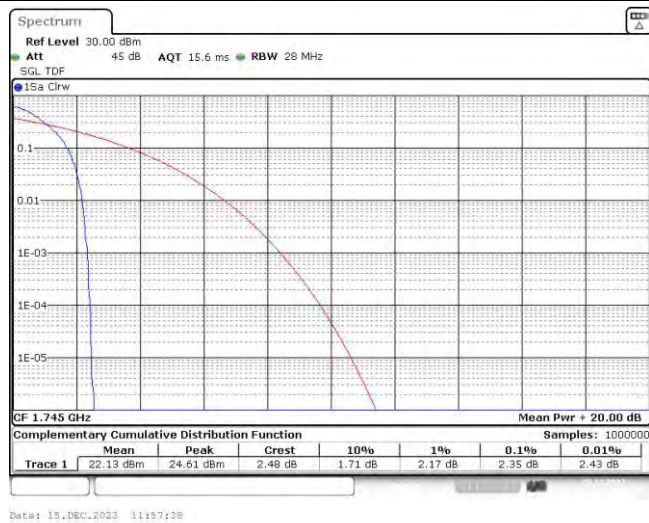

Band66-5MHz-QPSK-132322-25RB#0