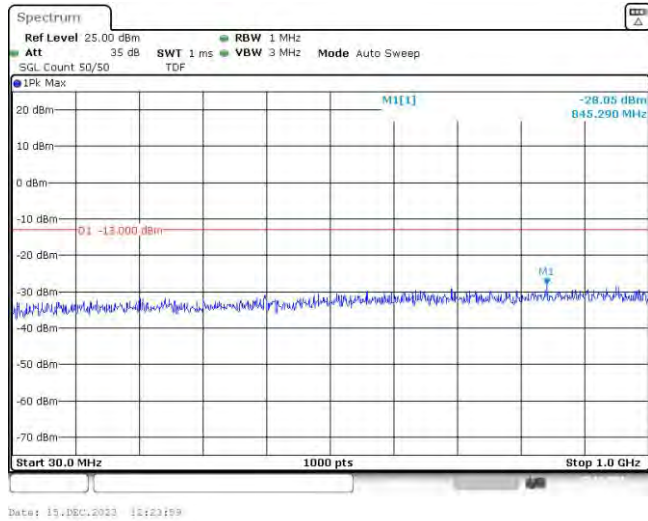

Band66-15MHz-16QAM-132047-1RB#0-Range1:30~1000MHz