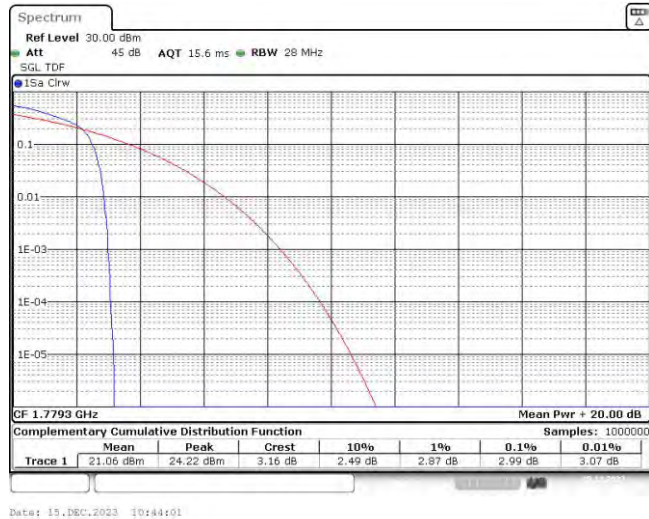

Test Graphs

Band66-1.4MHz-QPSK-131979-6RB#0

Band66-1.4MHz-QPSK-132322-6RB#0

Band66-1.4MHz-QPSK-132665-6RB#0

Band66-1.4MHz-16QAM-131979-6RB#0

Band66-1.4MHz-16QAM-132322-6RB#0

Band66-1.4MHz-16QAM-132665-6RB#0