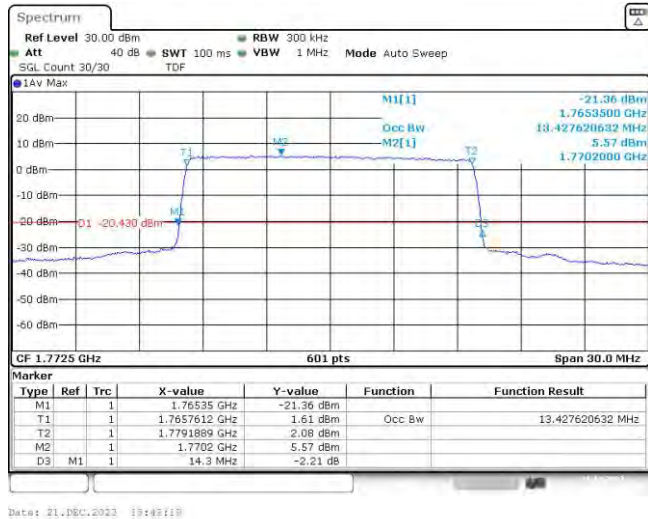

Band66-15MHz-QPSK-132047-75RB#0

Date: 21.DEC.2023 19:41:42

Band66-15MHz-QPSK-132322-75RB#0

Date: 21.DEC.2023 19:42:00

Band66-15MHz-QPSK-132597-75RB#0

Band66-15MHz-16QAM-132047-75RB#0

Band66-15MHz-16QAM-132322-75RB#0