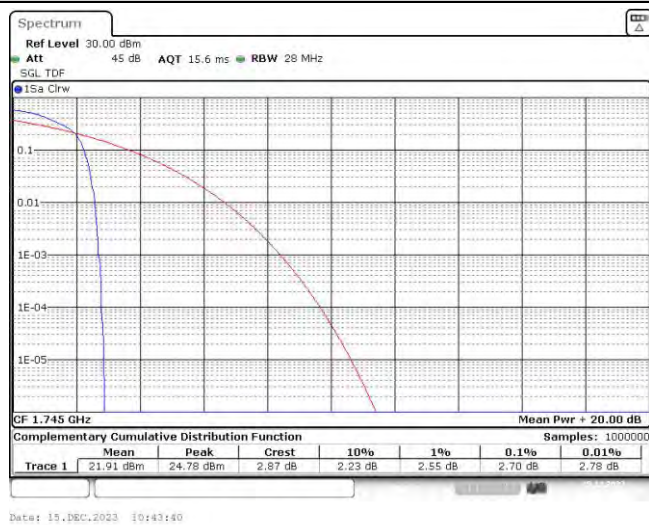

Test Graphs

Band66-1.4MHz-QPSK-131979-6RB#0

Band66-1.4MHz-QPSK-132322-6RB#0

Band66-1.4MHz-QPSK-132665-6RB#0

Band66-1.4MHz-16QAM-131979-6RB#0

Band66-1.4MHz-16QAM-132322-6RB#0

Band66-1.4MHz-16QAM-132665-6RB#0