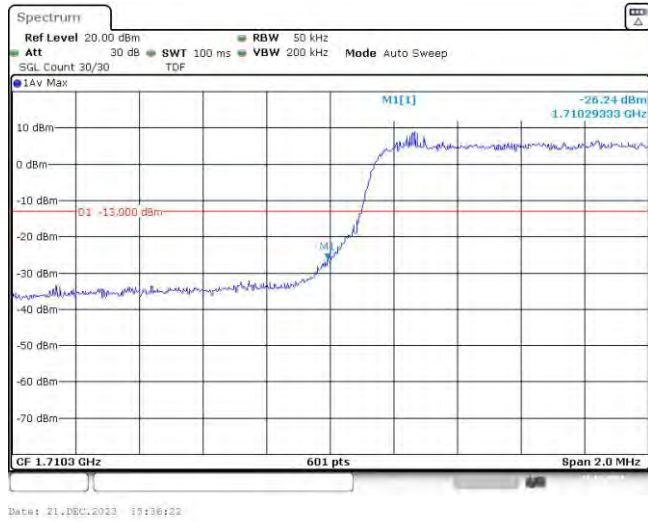

Test Graphs

Band66-1.4MHz-QPSK-131979-6RB#0

Band66-1.4MHz-QPSK-132665-6RB#0

Band66-1.4MHz-16QAM-131979-6RB#0

Band66-1.4MHz-16QAM-132665-6RB#0

Band66-3MHz-QPSK-131990-15RB#0

Band66-3MHz-QPSK-132650-15RB#0

Band66-3MHz-16QAM-131990-15RB#0