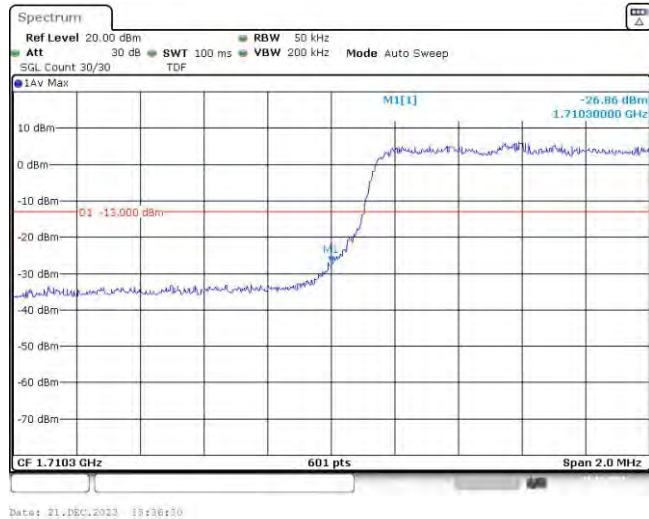

Test Graphs

Band66-1.4MHz-QPSK-131979-6RB#0

Band66-1.4MHz-QPSK-132665-6RB#0

Band66-1.4MHz-16QAM-131979-6RB#0

Band66-1.4MHz-16QAM-132665-6RB#0

Band66-3MHz-QPSK-131990-15RB#0

Band66-3MHz-QPSK-132650-15RB#0

Band66-3MHz-16QAM-131990-15RB#0