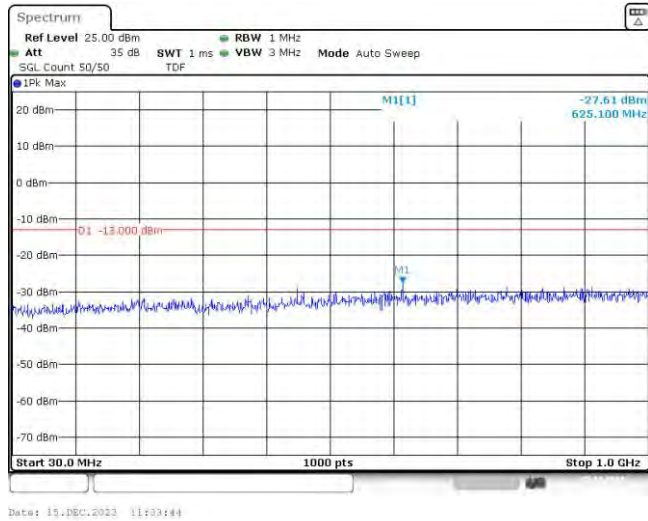

Band66-3MHz-QPSK-131990-1RB#0-Range1:30~1000MHz