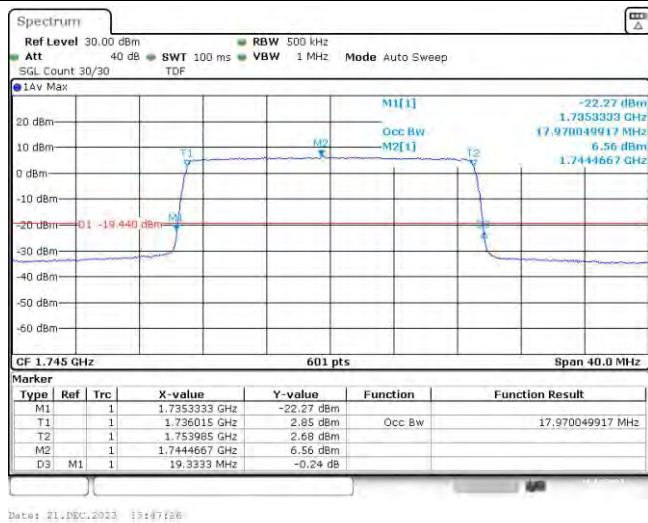

Band66-20MHz-QPSK-132322-100RB#0

Band66-20MHz-QPSK-132572-100RB#0