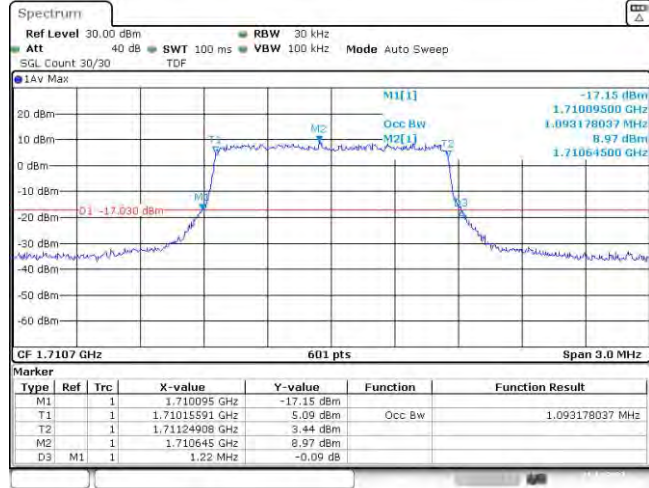

Test Graphs

Band66-1.4MHz-QPSK-131979-6RB#0

Date: 21.DEC.2023 19:33:07