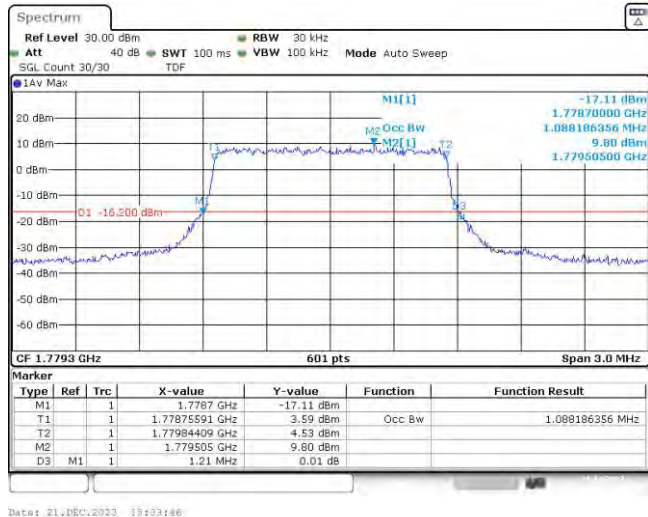

Date: 21.DEC.2023 19:33:46