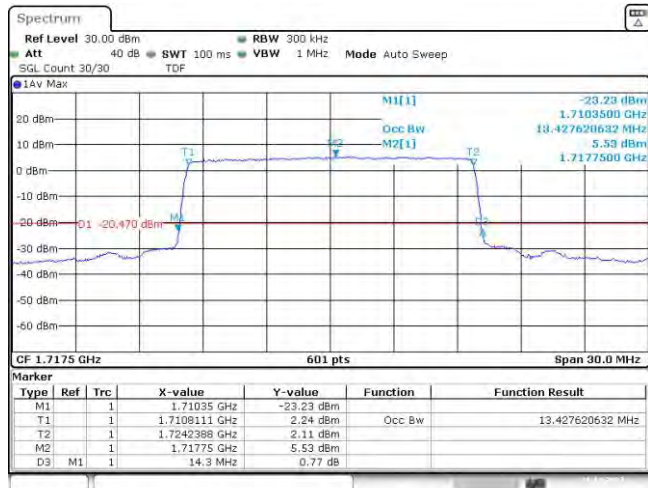

Band66-15MHz-QPSK-132047-75RB#0

Date: 21.DEC.2023 19:41:42