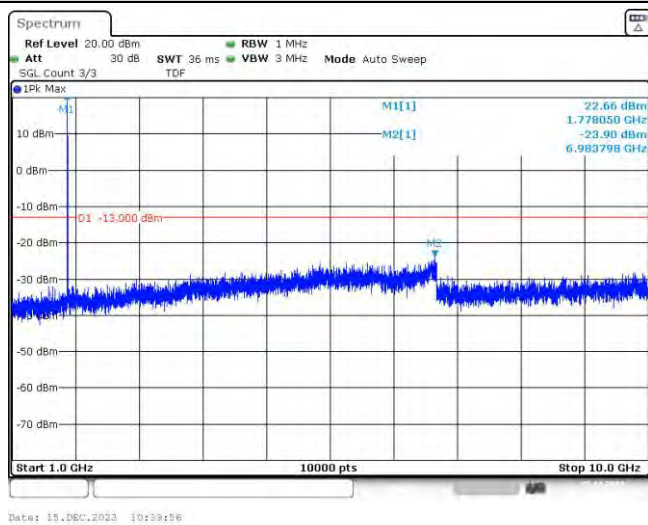

Band66-1.4MHz-16QAM-132322-1RB#0-Range1:30~1000MHz

Band66-1.4MHz-16QAM-132322-1RB#0-Range2:1000~10000MHz

Band66-1.4MHz-16QAM-132665-1RB#0-Range1:30~1000MHz

Band66-1.4MHz-16QAM-132665-1RB#0-Range2:1000~10000MHz