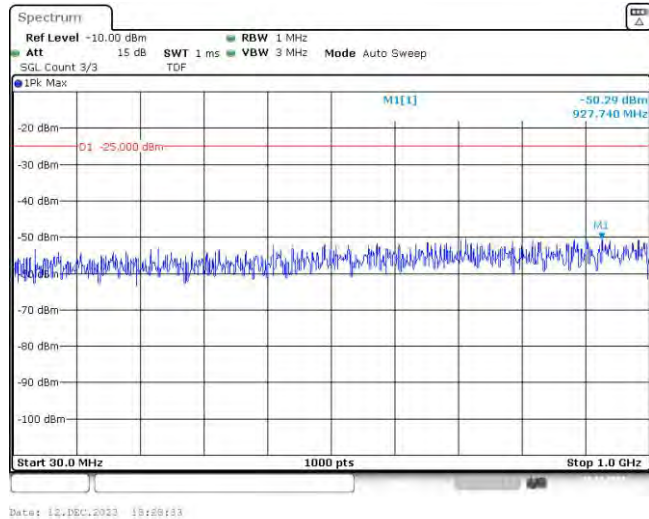

Band41-10MHz-QPSK-40620-50RB#0-Range1:30~1000MHz