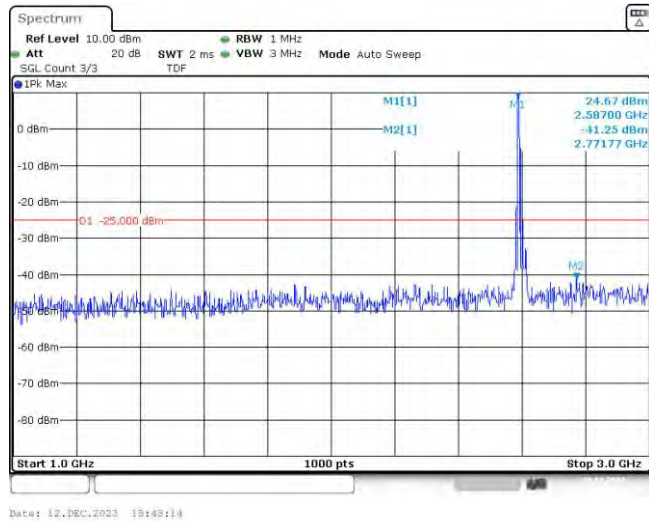

Band41-15MHz-16QAM-40620-1RB#0-Range2:1000~3000MHz