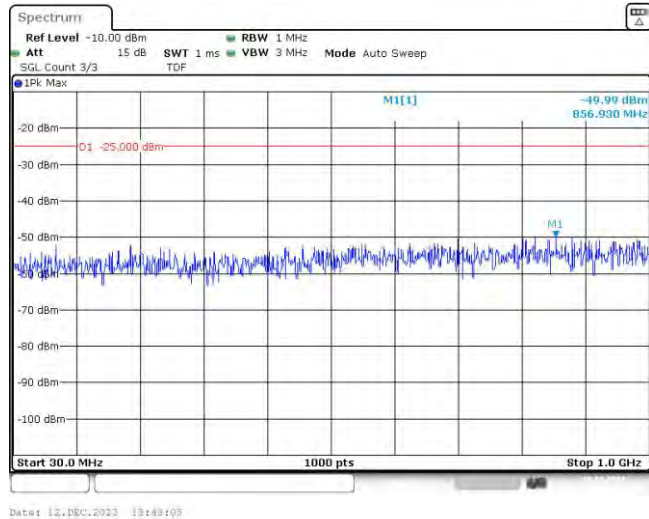

Band41-15MHz-16QAM-40620-1RB#0-Range1:30~1000MHz