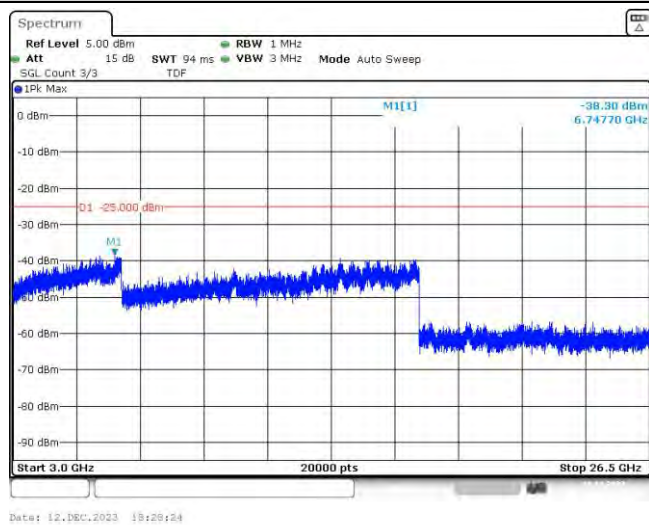

Band41-10MHz-16QAM-40620-1RB#0-Range3:3000~26500MHz

Band41-10MHz-16QAM-40620-50RB#0-Range1:30~1000MHz