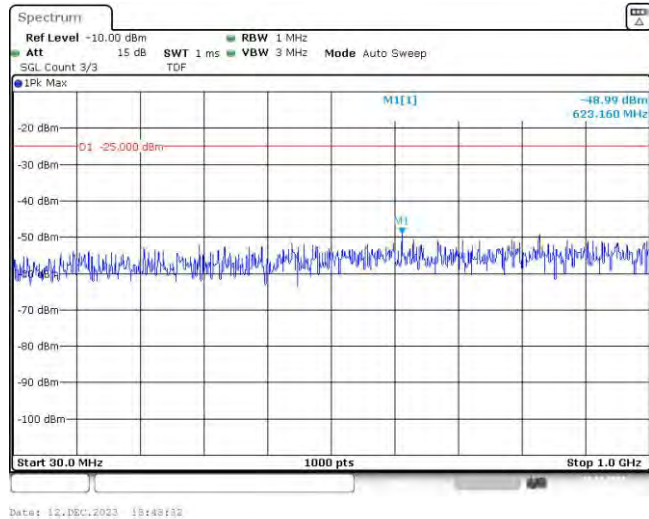

Band41-15MHz-QPSK-40620-75RB#0-Range1:30~1000MHz