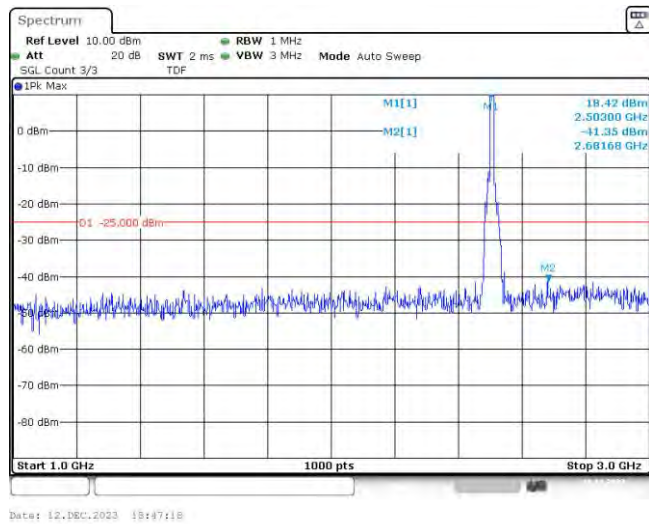

Band41-15MHz-16QAM-39725-1RB#0-Range2:1000~3000MHz

Band41-15MHz-16QAM-39725-1RB#0-Range3:3000~26500MHz

Band41-15MHz-16QAM-39725-75RB#0-Range1:30~1000MHz

Band41-15MHz-16QAM-39725-75RB#0-Range2:1000~3000MHz