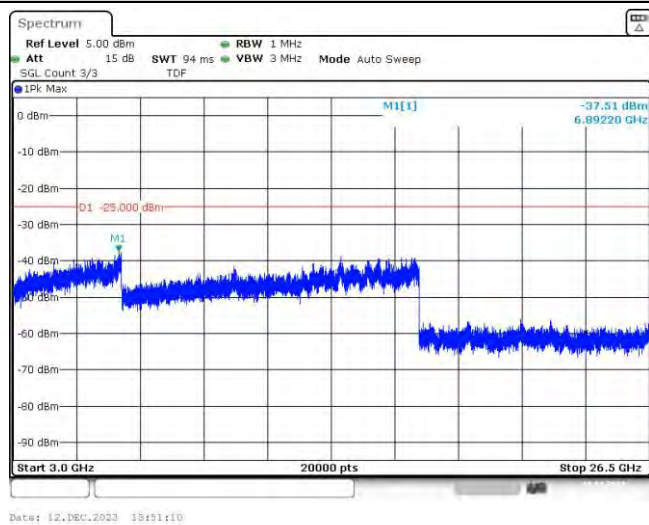

Band41-15MHz-16QAM-41515-75RB#0-Range3:3000~26500MHz