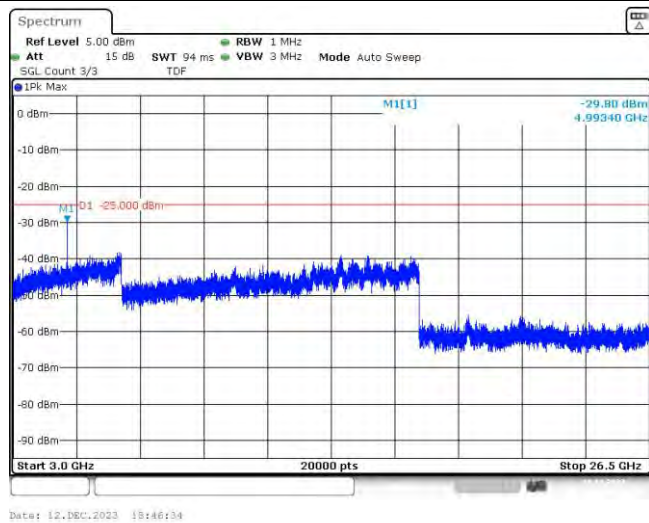

Band41-15MHz-16QAM-39725-1RB#0-Range3:3000~26500MHz

Band41-15MHz-16QAM-39725-75RB#0-Range1:30~1000MHz