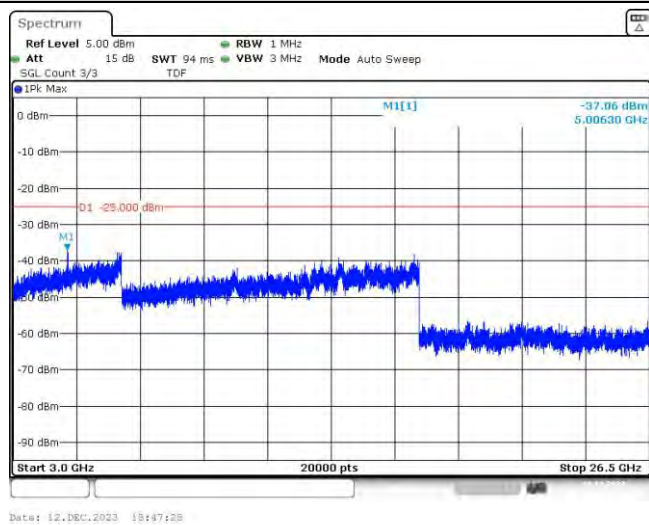

Band41-15MHz-16QAM-39725-75RB#0-Range3:3000~26500MHz