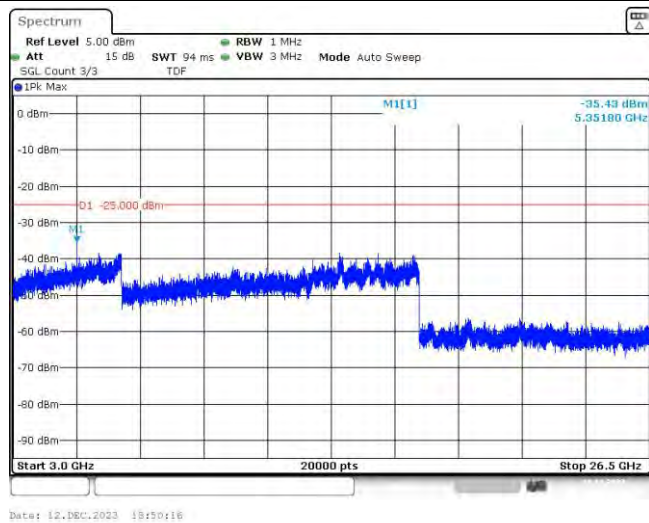

Band41-15MHz-16QAM-41515-1RB#0-Range3:3000~26500MHz

Band41-15MHz-16QAM-41515-75RB#0-Range1:30~1000MHz