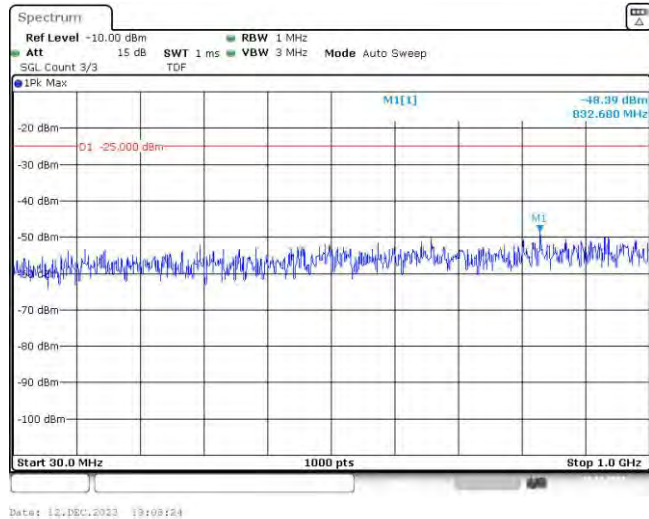

Band41-20MHz-16QAM-40620-1RB#0-Range1:30~1000MHz