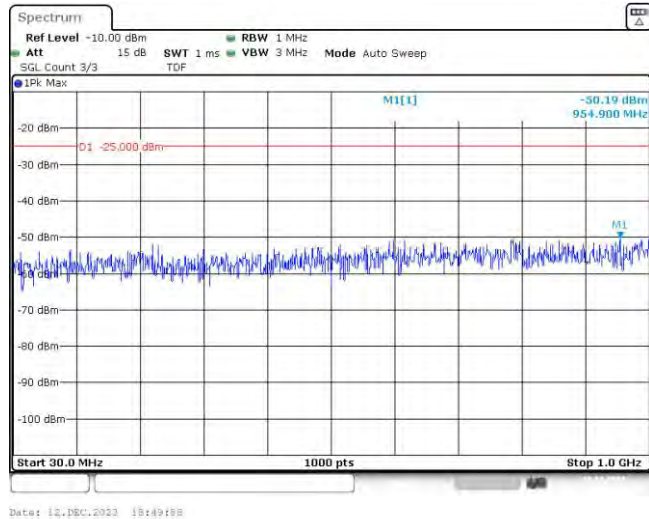

Band41-15MHz-16QAM-40620-75RB#0-Range1:30~1000MHz

Band41-15MHz-16QAM-40620-75RB#0-Range2:1000~3000MHz

Band41-15MHz-16QAM-40620-75RB#0-Range3:3000~26500MHz

Band41-15MHz-16QAM-41515-1RB#0-Range1:30~1000MHz