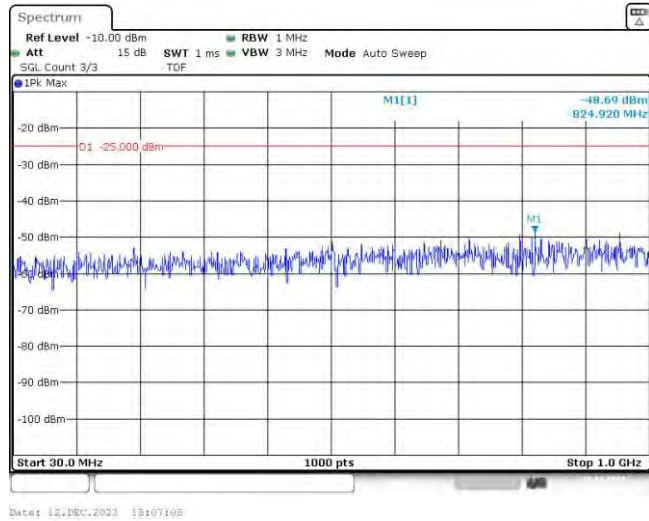

Band41-5MHz-16QAM-39675-25RB#0-Range1:30~1000MHz