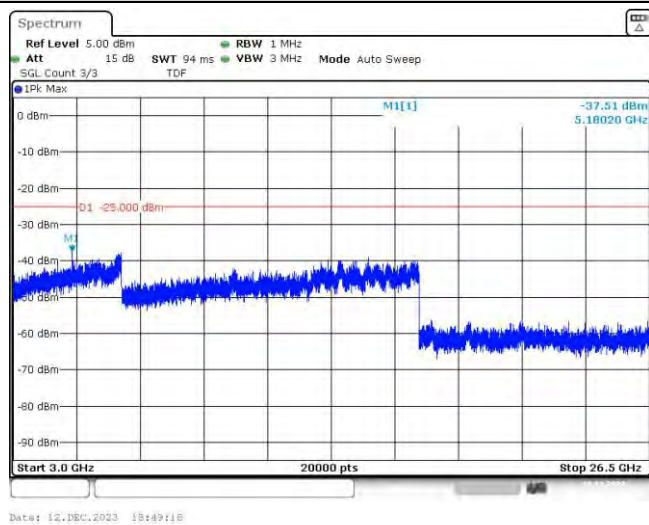

Band41-15MHz-16QAM-40620-75RB#0-Range3:3000~26500MHz