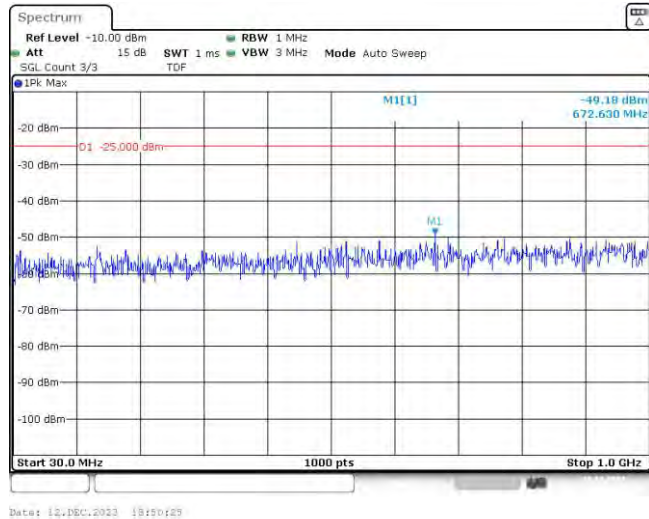

Band41-15MHz-QPSK-41515-75RB#0-Range1:30~1000MHz