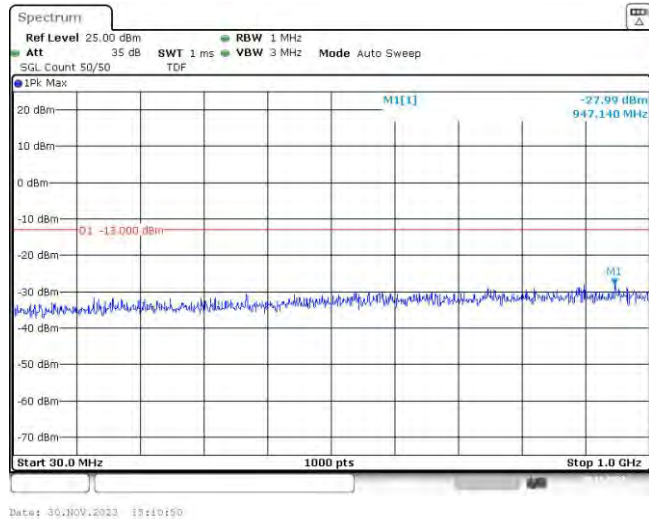

Band25-5MHz-16QAM-26065-25RB#0-Range1:30~1000MHz