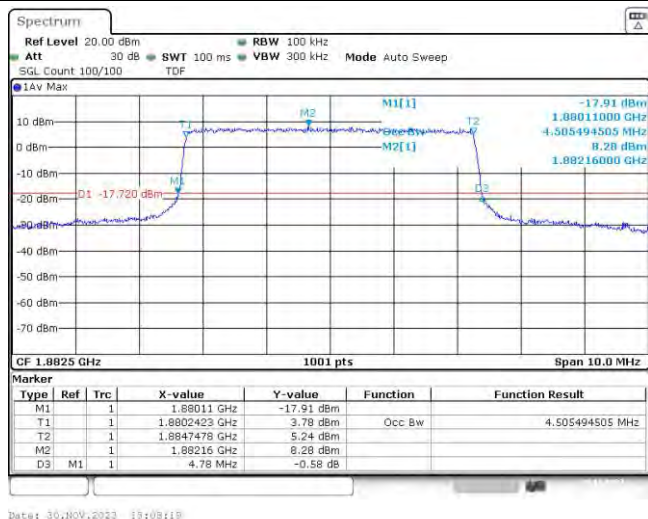

Band25-5MHz-16QAM-26365-25RB#0

Date: 30.NOV.2023 19:08:19

Band25-5MHz-16QAM-26665-25RB#0