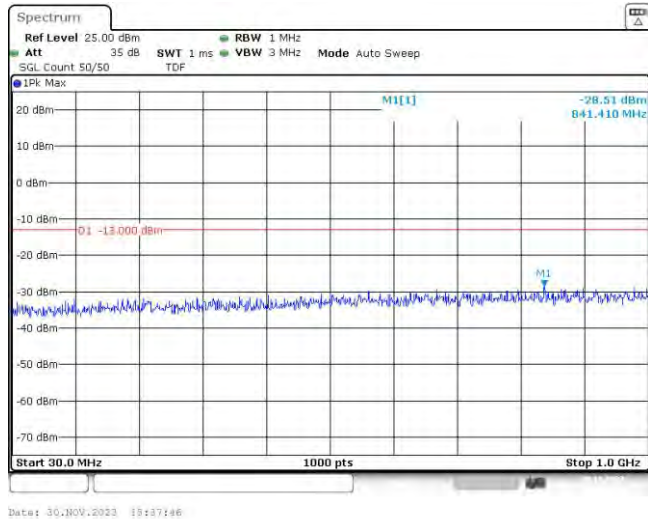

Band25-15MHz-16QAM-26115-75RB#0-Range1:30~1000MHz