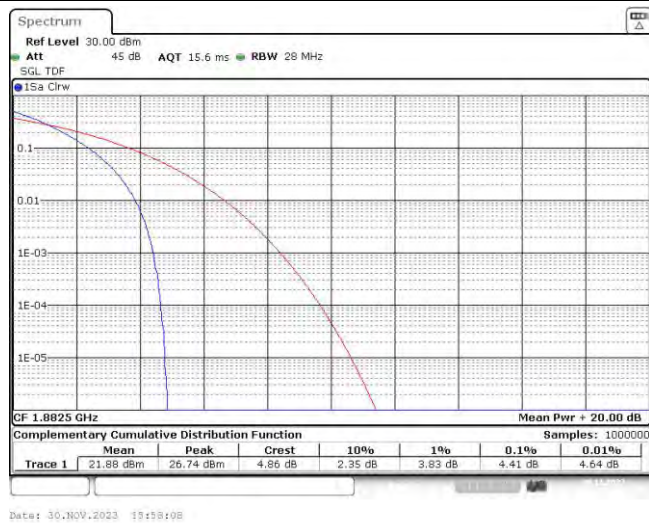

Band25-20MHz-QPSK-26365-100RB#0