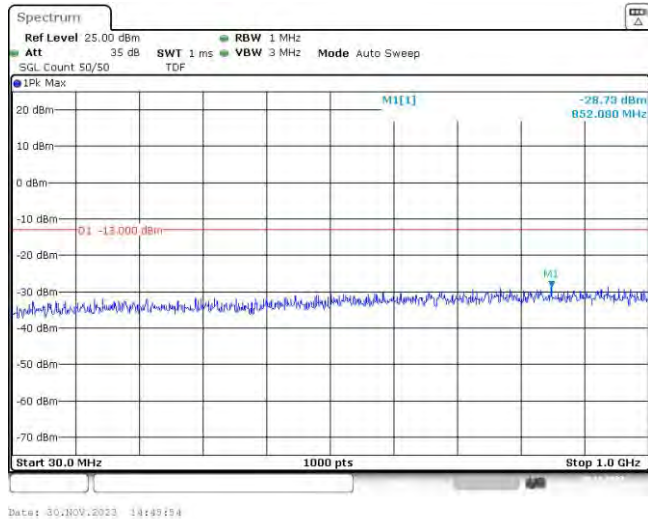

Band25-1.4MHz-16QAM-26683-6RB#0-Range1:30~1000MHz