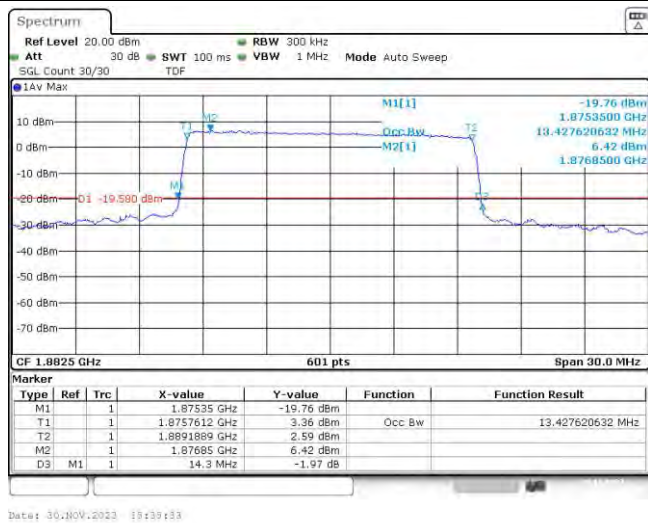

Band25-15MHz-16QAM-26365-75RB#0

Band25-15MHz-16QAM-26615-75RB#0