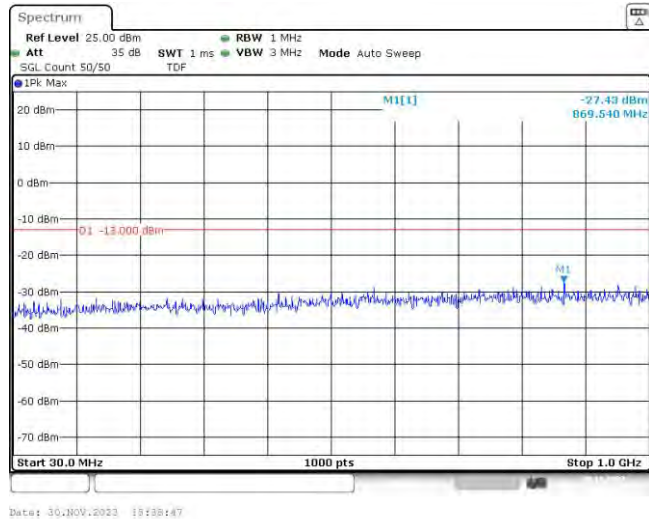

Band25-15MHz-16QAM-26365-75RB#0-Range1:30~1000MHz