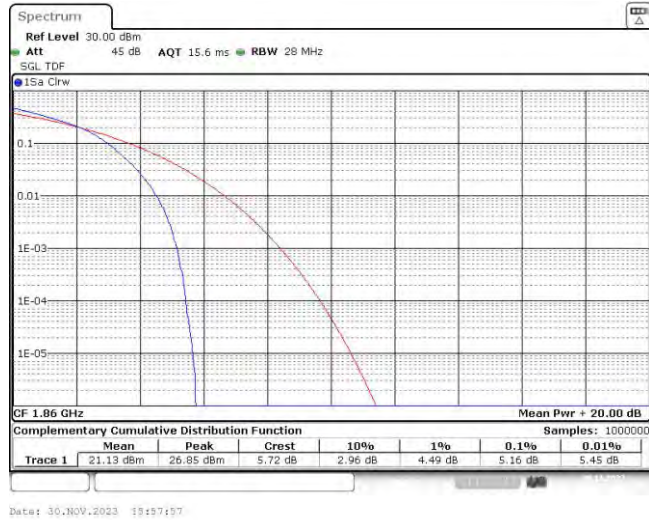

Band25-20MHz-16QAM-26140-100RB#0

Date: 30.NOV.2023 19:57:57