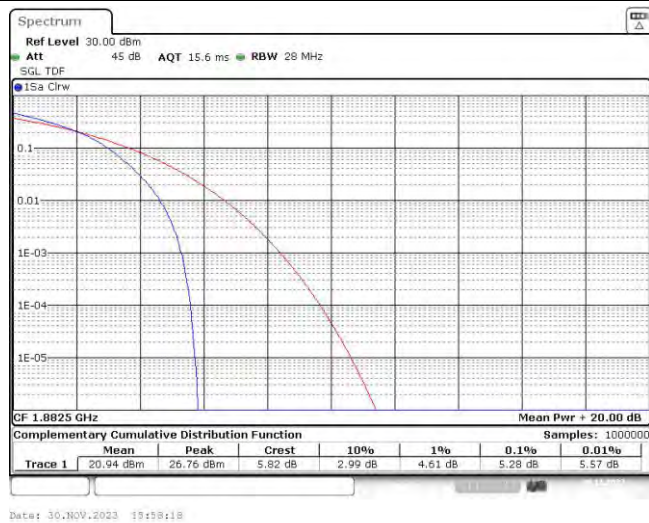

Band25-20MHz-16QAM-26365-100RB#0

Date: 30.NOV.2023 19:58:18

Band25-20MHz-16QAM-26590-100RB#0