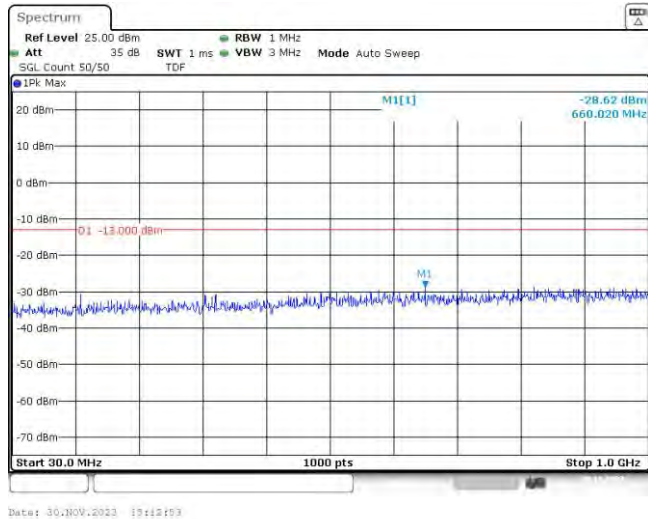

Band25-5MHz-16QAM-26665-25RB#0-Range1:30~1000MHz