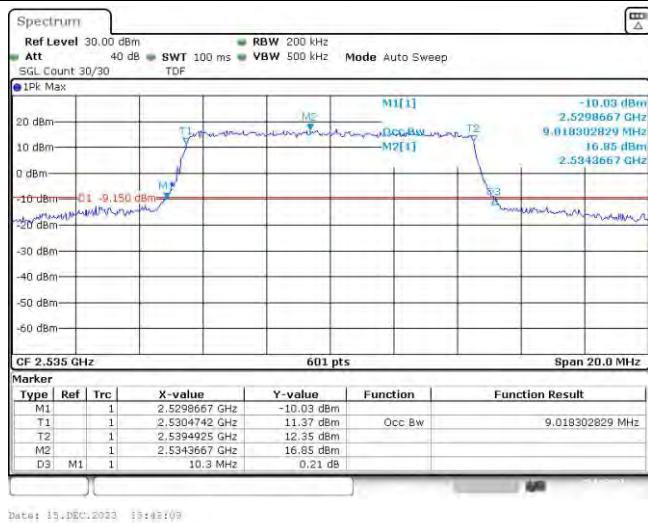

Band7-10MHz-QPSK-21100-50RB#0

Band7-10MHz-QPSK-21400-50RB#0