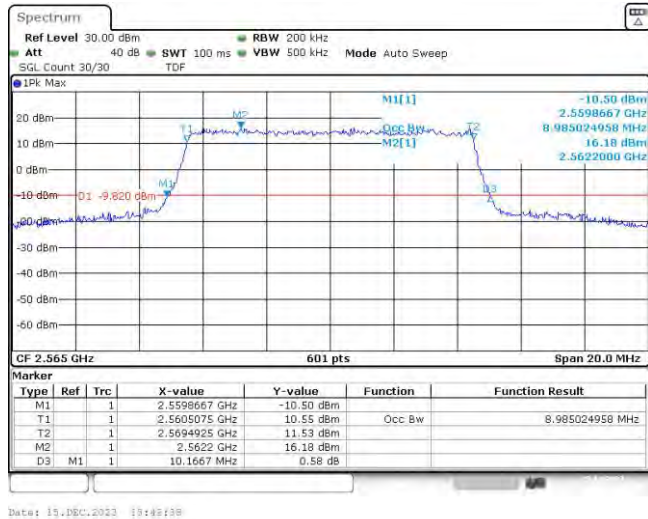

Band7-15MHz-QPSK-20825-75RB#0

Band7-15MHz-QPSK-21100-75RB#0

Band7-15MHz-QPSK-21375-75RB#0