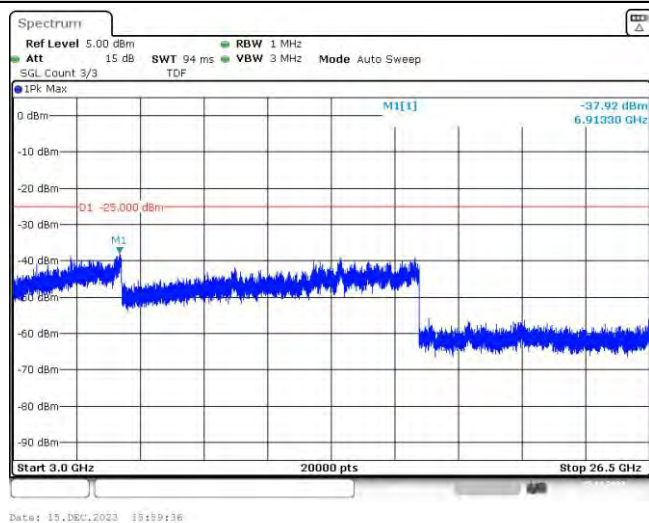

Band7-15MHz-16QAM-21375-75RB#0-Range3:3000~26500MHz