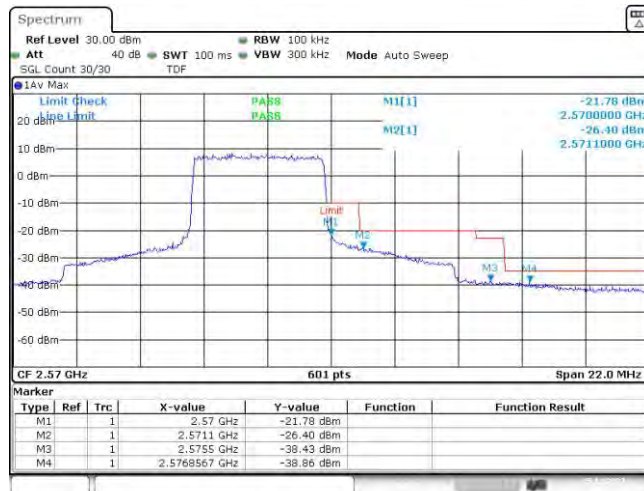

Band7-5MHz-QPSK-21425-25RB#0