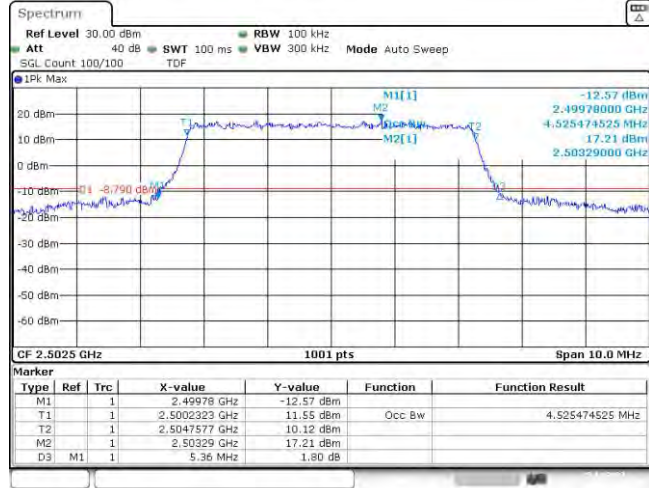

Test Graphs

Band7-5MHz-QPSK-20775-25RB#0

Date: 15.DEC.2023 19:28:19