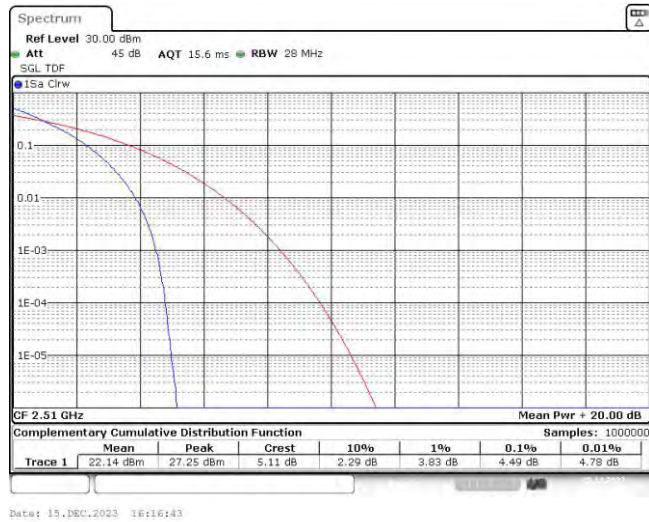

Band7-20MHz-QPSK-21100-100RB#0

Band7-20MHz-QPSK-21350-100RB#0

Band7-20MHz-16QAM-20850-100RB#0

Band7-20MHz-16QAM-21100-100RB#0

Band7-20MHz-16QAM-21350-100RB#0

Date: 15.DEC.2023 16:17:34

Appendix C: 26dB Bandwidth and Occupied Bandwidth