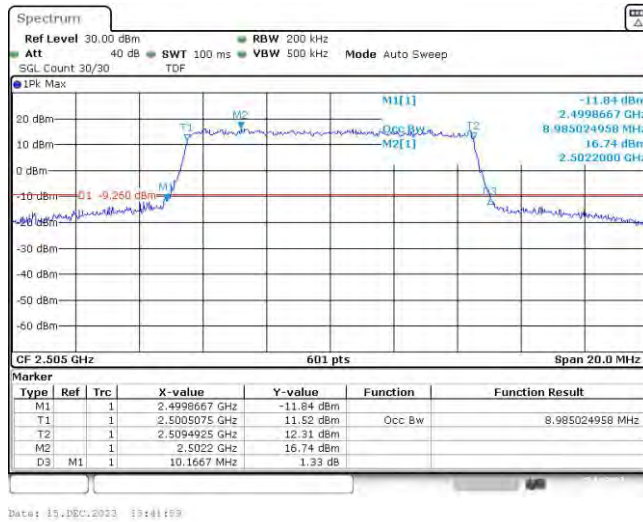

Band7-10MHz-16QAM-20800-50RB#0