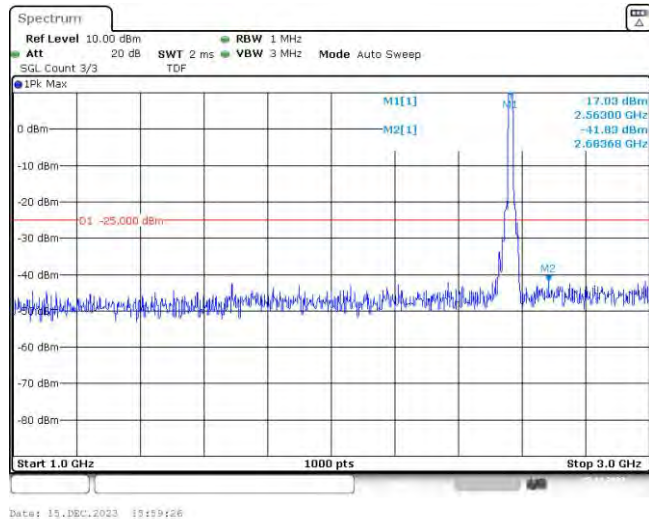

Band7-15MHz-16QAM-21100-75RB#0-Range1:30~1000MHz

Band7-15MHz-16QAM-21100-75RB#0-Range2:1000~3000MHz

Band7-15MHz-16QAM-21100-75RB#0-Range3:3000~26500MHz

Band7-15MHz-16QAM-21375-75RB#0-Range1:30~1000MHz

Band7-15MHz-16QAM-21375-75RB#0-Range2:1000~3000MHz