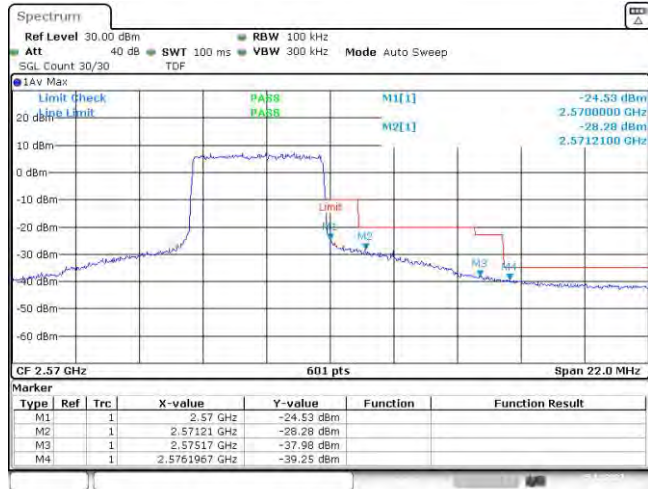

Test Graphs

Band7-5MHz-QPSK-20775-25RB#0

Band7-5MHz-QPSK-21425-25RB#0

Band7-5MHz-16QAM-20775-25RB#0

Band7-5MHz-16QAM-21425-25RB#0

Date: 15. DEC. 2023 19:43:49

Band7-10MHz-QPSK-20800-50RB#0

Date: 15. DEC. 2023 19:43:09