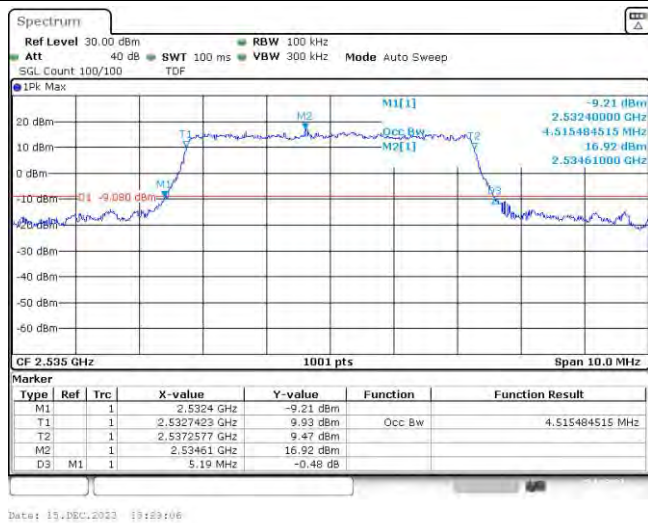

Test Graphs

Band7-5MHz-QPSK-20775-25RB#0

Date: 15.DEC.2023 19:28:19

Band7-5MHz-QPSK-21100-25RB#0

Date: 15.DEC.2023 19:28:49

Band7-5MHz-QPSK-21425-25RB#0

Band7-5MHz-16QAM-20775-25RB#0

Band7-5MHz-16QAM-21100-25RB#0