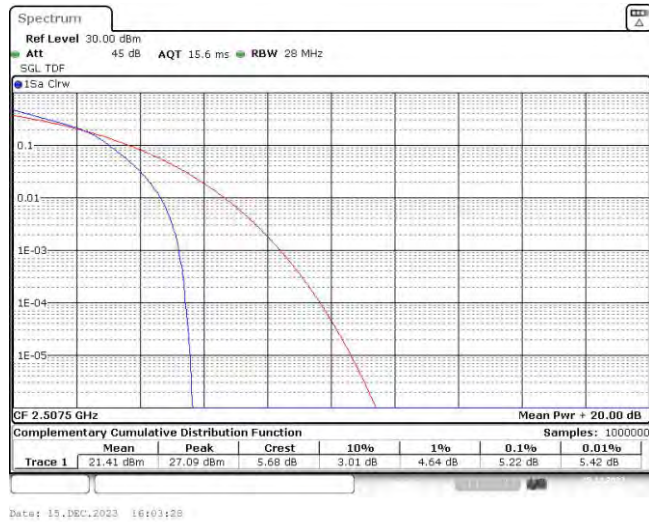

Band7-15MHz-16QAM-20825-75RB#0