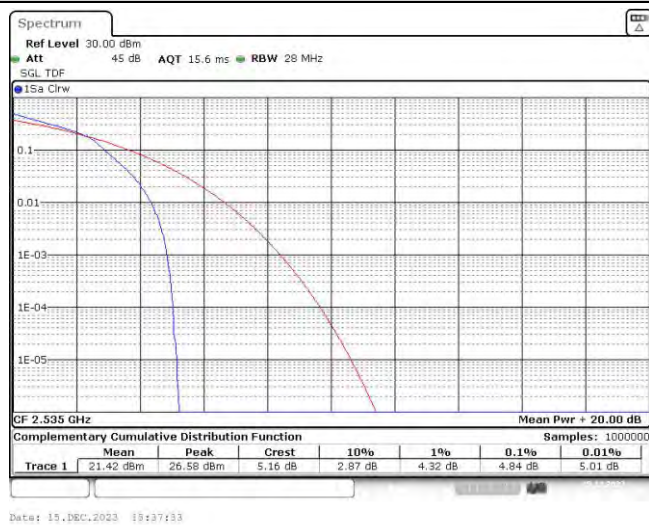

Test Graphs

Band7-5MHz-QPSK-20775-25RB#0

Band7-5MHz-QPSK-21100-25RB#0

Band7-5MHz-QPSK-21425-25RB#0

Band7-5MHz-16QAM-20775-25RB#0

Band7-5MHz-16QAM-21100-25RB#0

Band7-5MHz-16QAM-21425-25RB#0

Date: 15.DEC.2023 19:37:54