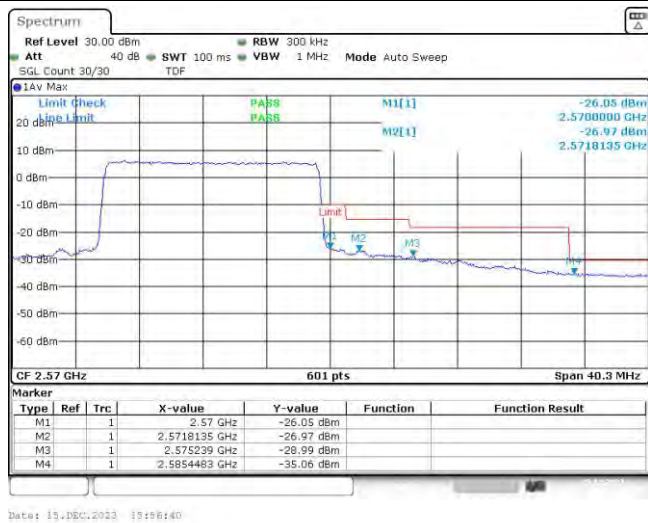

Band7-15MHz-16QAM-21375-75RB#0

Band7-20MHz-QPSK-20850-100RB#0