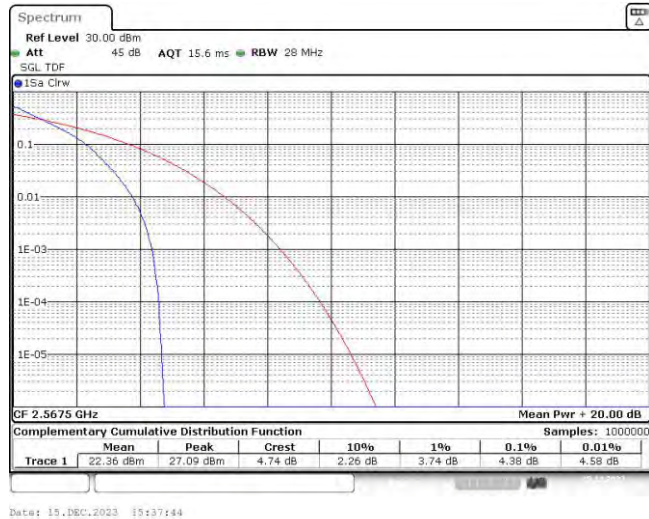

Test Graphs

Band7-5MHz-QPSK-20775-25RB#0

Band7-5MHz-QPSK-21100-25RB#0

Band7-5MHz-QPSK-21425-25RB#0

Band7-5MHz-16QAM-20775-25RB#0

Band7-5MHz-16QAM-21100-25RB#0

Band7-5MHz-16QAM-21425-25RB#0

Date: 15.DEC.2023 19:37:54