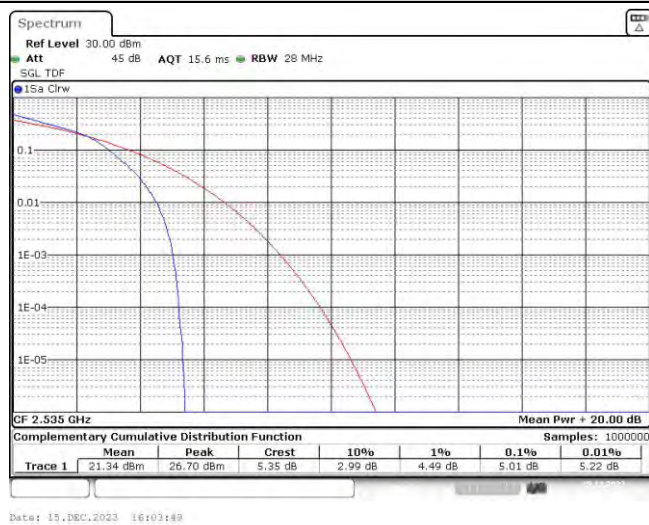

Band7-15MHz-16QAM-21100-75RB#0