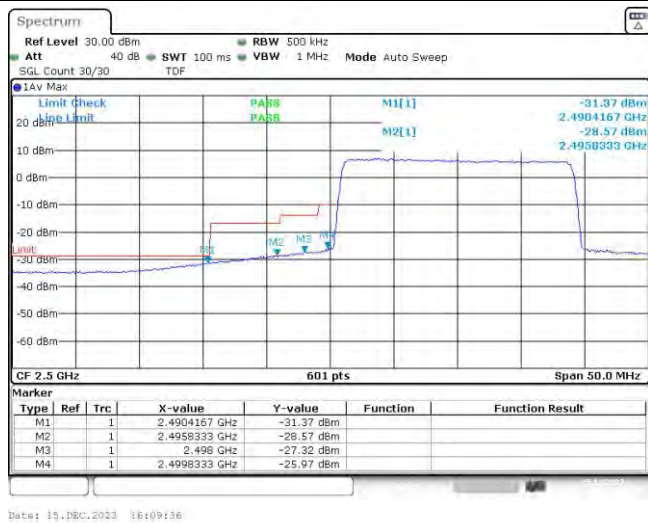

Band7-15MHz-16QAM-21375-75RB#0

Band7-20MHz-QPSK-20850-100RB#0

Band7-20MHz-QPSK-21350-100RB#0

Band7-20MHz-16QAM-20850-100RB#0

Band7-20MHz-16QAM-21350-100RB#0

Date: 15.08.2023 16:09:59

Appendix E: Conducted Spurious Emission