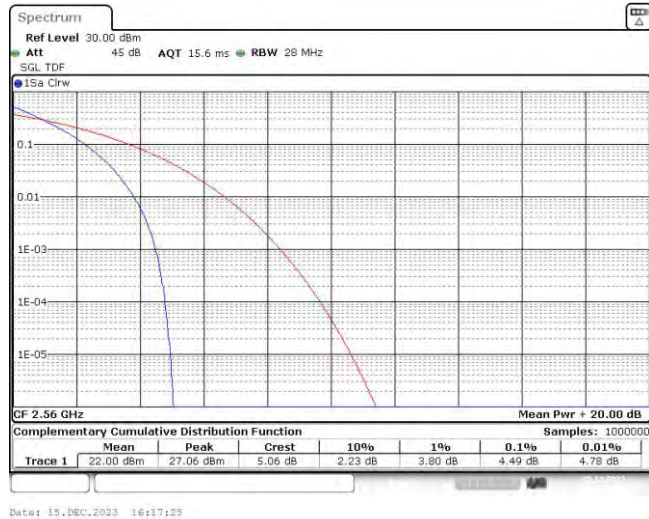

Band7-20MHz-QPSK-21100-100RB#0

Band7-20MHz-QPSK-21350-100RB#0

Band7-20MHz-16QAM-20850-100RB#0

Band7-20MHz-16QAM-21100-100RB#0

Band7-20MHz-16QAM-21350-100RB#0

Date: 15.DEC.2023 16:17:34

Appendix C: 26dB Bandwidth and Occupied Bandwidth