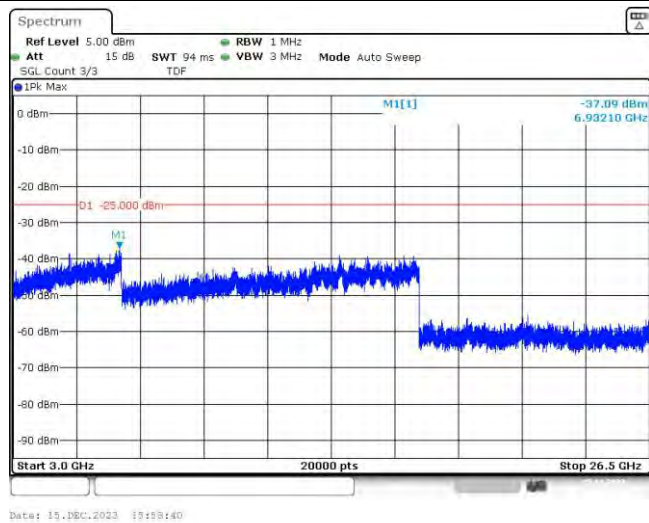

Band7-15MHz-16QAM-21100-75RB#0-Range3:3000~26500MHz

Band7-15MHz-16QAM-21375-75RB#0-Range1:30~1000MHz