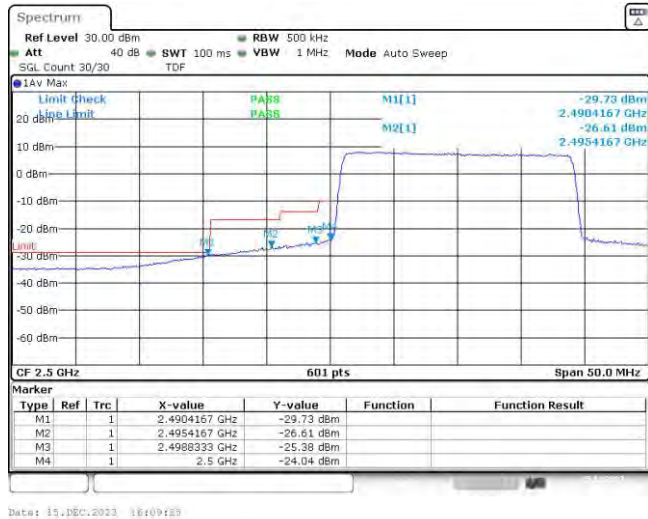

Band7-20MHz-QPSK-21350-100RB#0

Band7-20MHz-16QAM-20850-100RB#0

Band7-20MHz-16QAM-21350-100RB#0