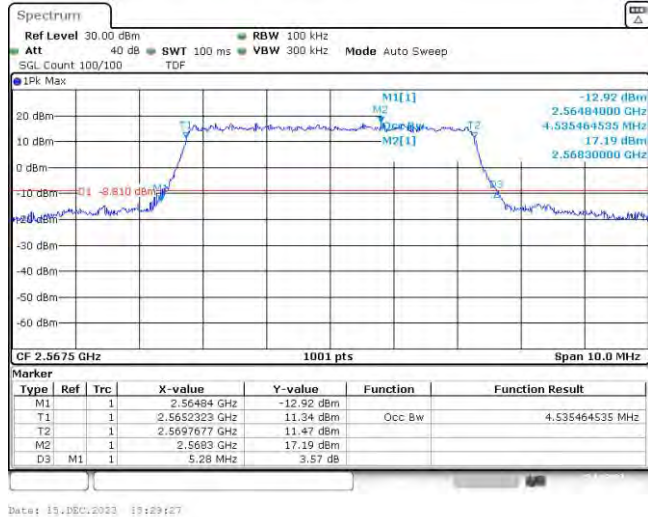

Test Graphs

Band7-5MHz-QPSK-20775-25RB#0

Date: 15.DEC.2023 19:28:19

Band7-5MHz-QPSK-21100-25RB#0

Date: 15.DEC.2023 19:28:49

Band7-5MHz-QPSK-21425-25RB#0

Band7-5MHz-16QAM-20775-25RB#0

Band7-5MHz-16QAM-21100-25RB#0