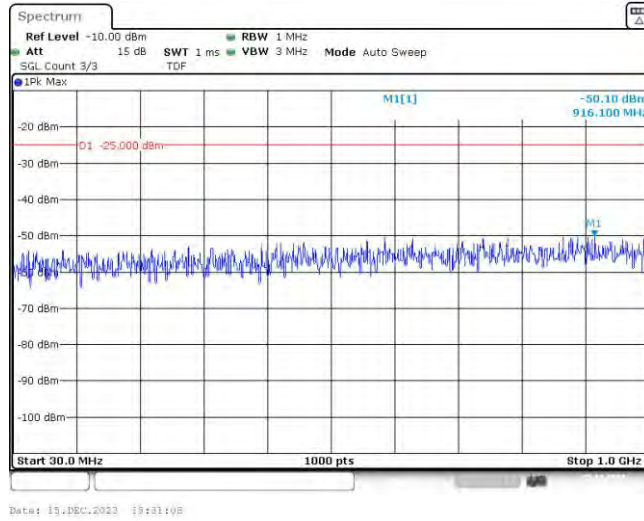

Test Graphs

Band7-5MHz-QPSK-20775-25RB#0-Range1:30~1000MHz