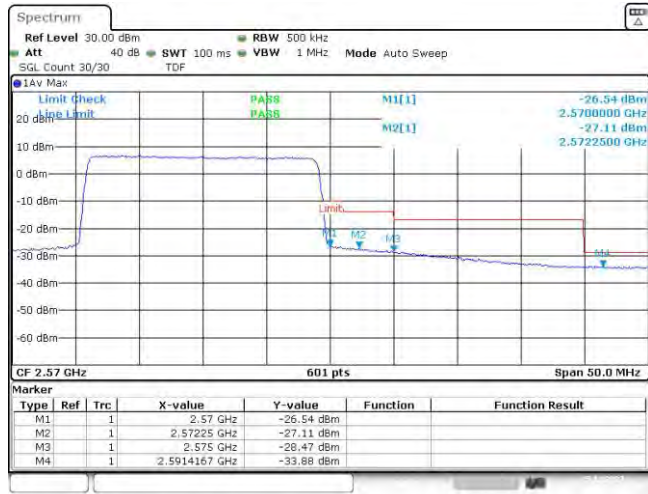

Band7-15MHz-16QAM-21375-75RB#0

Band7-20MHz-QPSK-20850-100RB#0

Band7-20MHz-QPSK-21350-100RB#0

Band7-20MHz-16QAM-20850-100RB#0

Band7-20MHz-16QAM-21350-100RB#0

Date: 15.08.2023 16:09:59

Appendix E: Conducted Spurious Emission