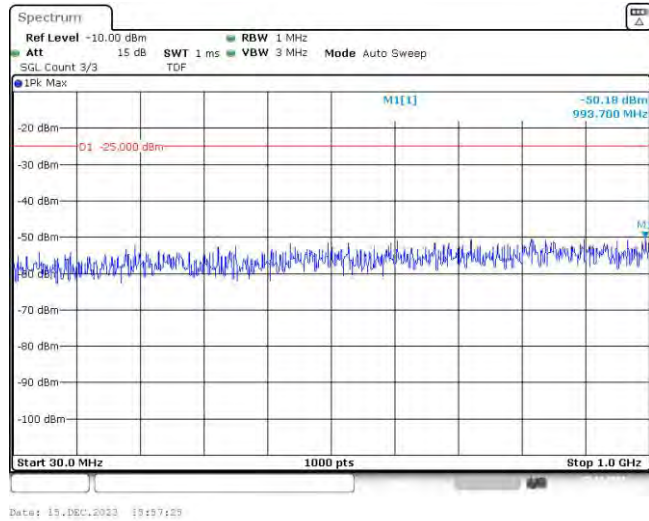

Band7-15MHz-16QAM-20825-75RB#0-Range1:30~1000MHz