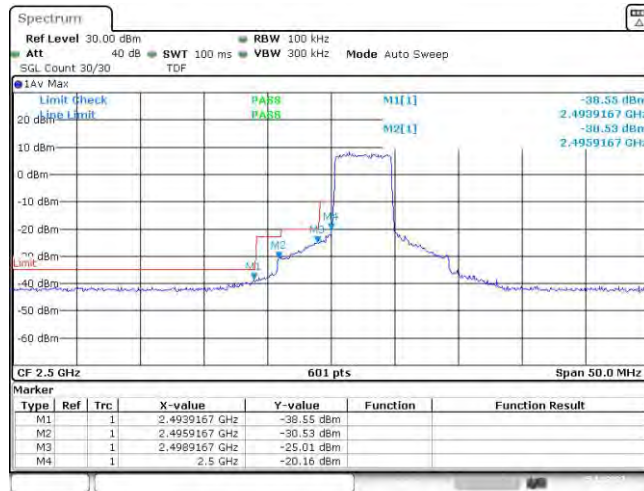

Test Graphs

Band7-5MHz-QPSK-20775-25RB#0