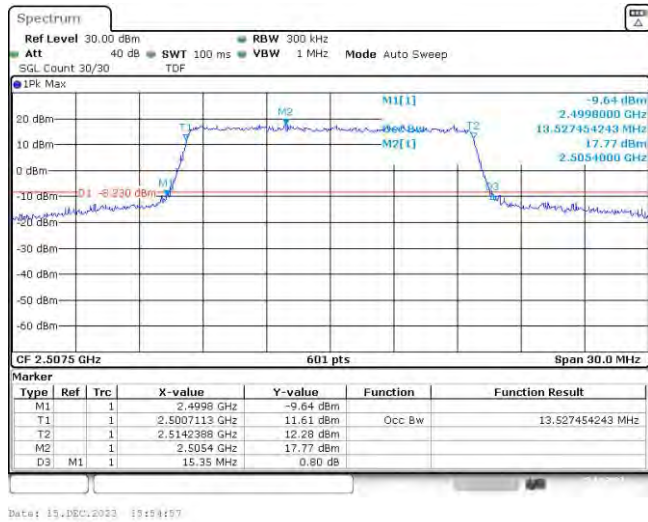

Band7-15MHz-QPSK-20825-75RB#0