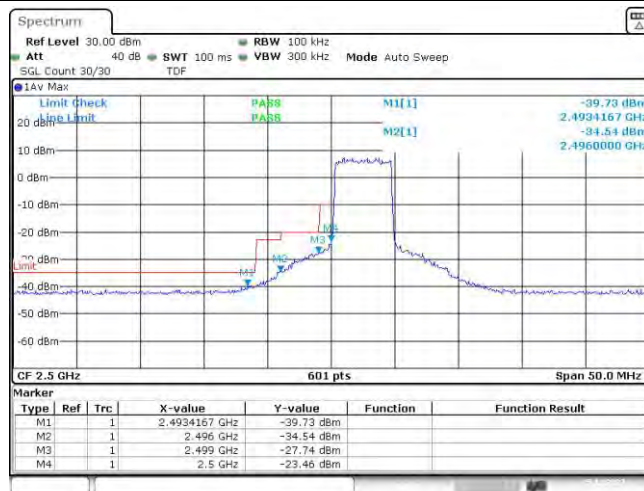

Test Graphs

Band7-5MHz-QPSK-20775-25RB#0

Band7-5MHz-QPSK-21425-25RB#0

Band7-5MHz-16QAM-20775-25RB#0

Band7-5MHz-16QAM-21425-25RB#0

Date: 15. DEC. 2023 19:43:49

Band7-10MHz-QPSK-20800-50RB#0

Date: 15. DEC. 2023 19:43:09