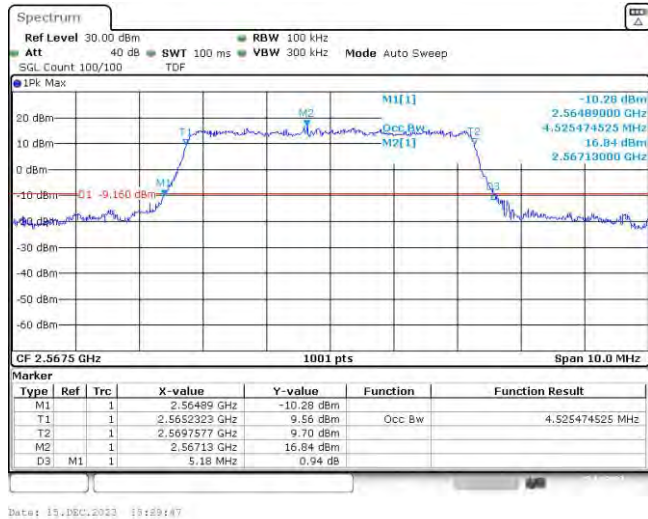

Band7-10MHz-QPSK-20800-50RB#0

Band7-10MHz-QPSK-21100-50RB#0

Band7-10MHz-QPSK-21400-50RB#0