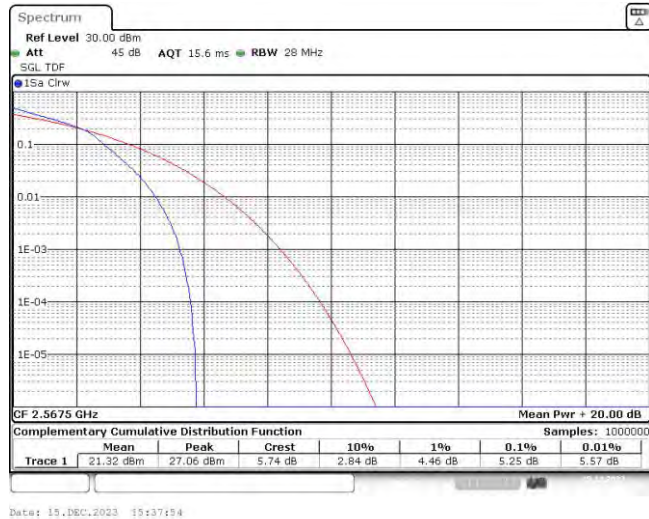

Test Graphs

Band7-5MHz-QPSK-20775-25RB#0

Band7-5MHz-QPSK-21100-25RB#0

Band7-5MHz-QPSK-21425-25RB#0

Band7-5MHz-16QAM-20775-25RB#0

Band7-5MHz-16QAM-21100-25RB#0

Band7-5MHz-16QAM-21425-25RB#0

Date: 15.DEC.2023 19:37:54