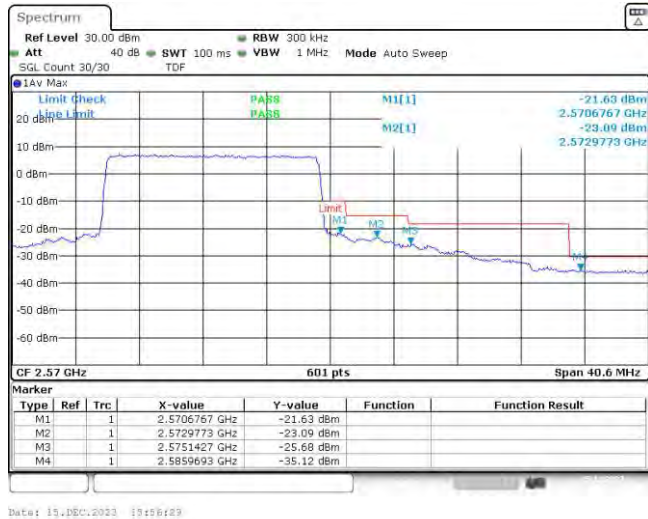

Band7-10MHz-QPSK-21400-50RB#0

Date: 15. DEC. 2023 19:43:29

Band7-10MHz-16QAM-20800-50RB#0

Band7-10MHz-16QAM-21400-50RB#0

Band7-15MHz-QPSK-20825-75RB#0

Band7-15MHz-QPSK-21375-75RB#0

Band7-15MHz-16QAM-20825-75RB#0