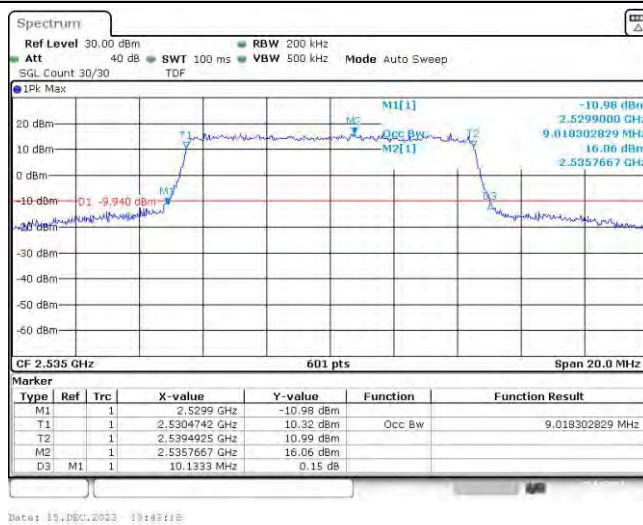

Band7-10MHz-16QAM-21100-50RB#0

Band7-10MHz-16QAM-21400-50RB#0