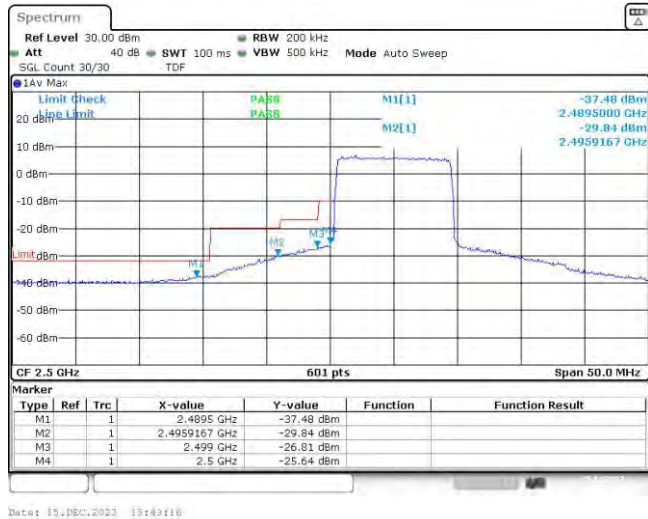

Band7-10MHz-16QAM-21400-50RB#0

Band7-15MHz-QPSK-20825-75RB#0

Band7-15MHz-QPSK-21375-75RB#0