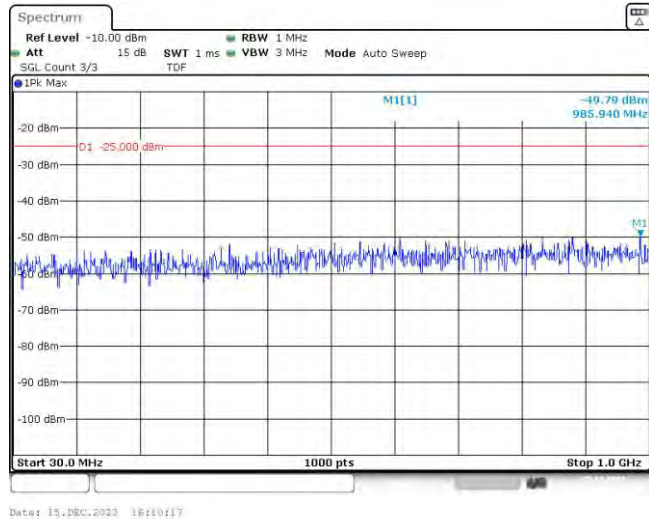

Band7-20MHz-QPSK-20850-100RB#0-Range1:30~1000MHz