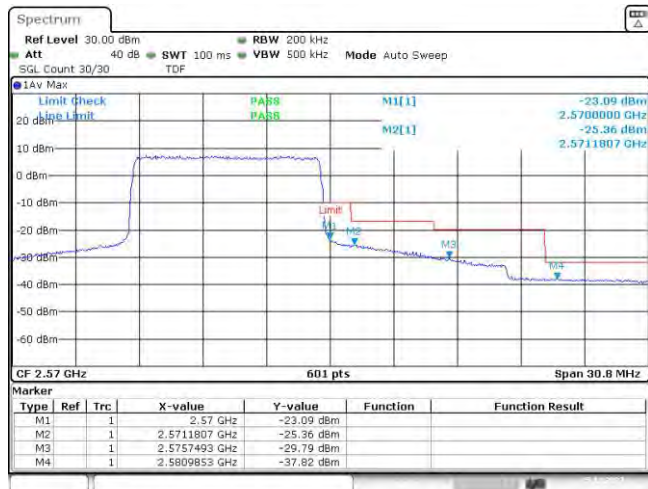

Band7-10MHz-QPSK-21400-50RB#0

Date: 15. DEC. 2023 19:43:29

Band7-10MHz-16QAM-20800-50RB#0