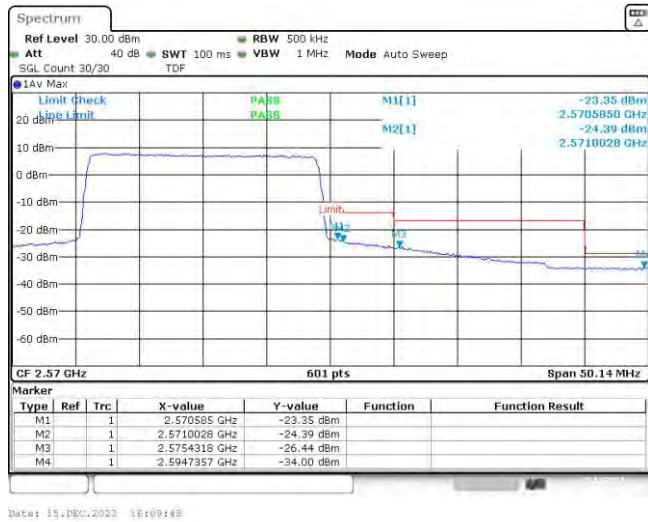

Band7-20MHz-QPSK-21350-100RB#0