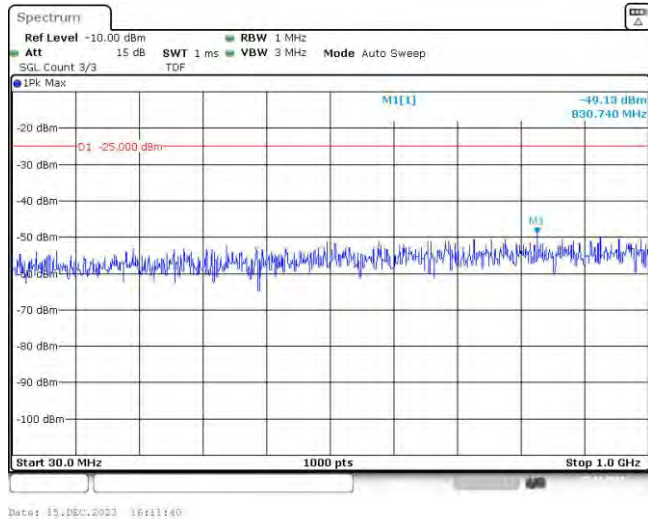

Band7-20MHz-16QAM-21100-100RB#0-Range1:30~1000MHz