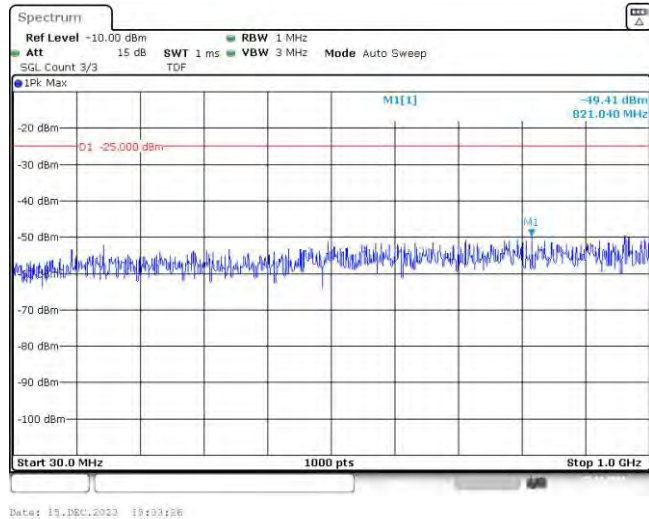

Band7-5MHz-16QAM-21425-25RB#0-Range1:30~1000MHz