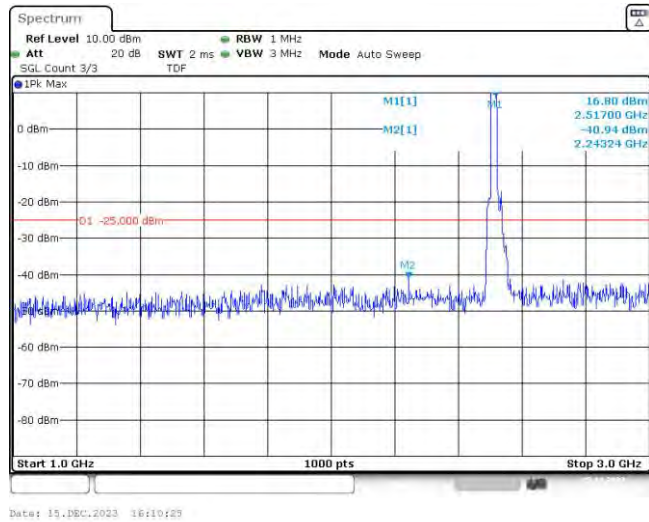

Band7-20MHz-QPSK-20850-100RB#0-Range2:1000~3000MHz