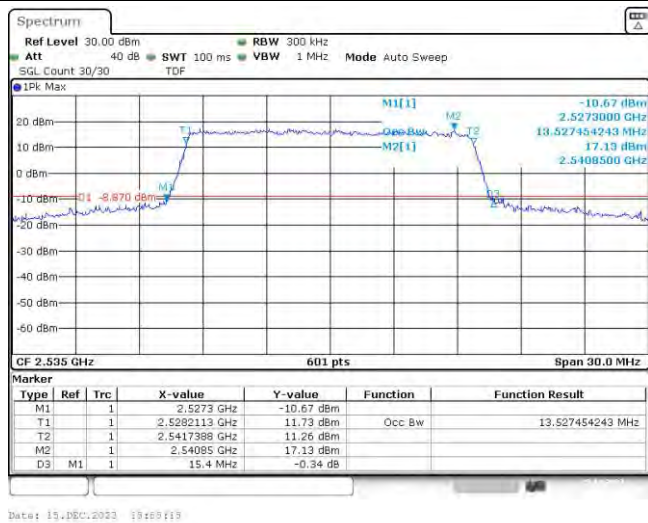

Band7-15MHz-QPSK-21100-75RB#0

Band7-15MHz-QPSK-21375-75RB#0