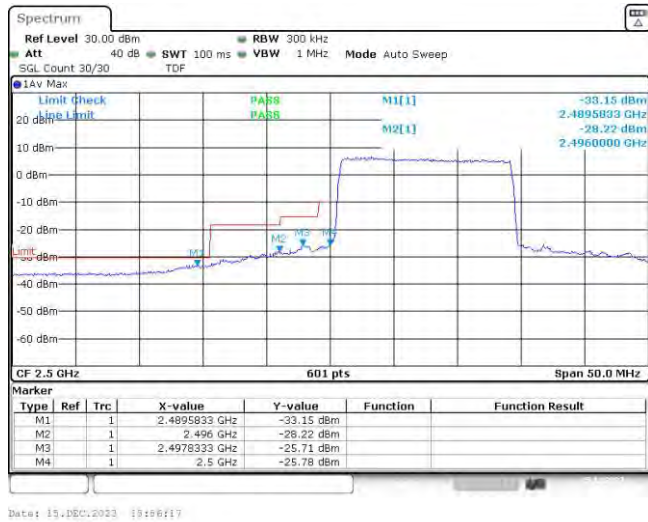

Band7-10MHz-QPSK-21400-50RB#0

Date: 15. DEC. 2023 19:43:29

Band7-10MHz-16QAM-20800-50RB#0

Band7-10MHz-16QAM-21400-50RB#0

Band7-15MHz-QPSK-20825-75RB#0

Band7-15MHz-QPSK-21375-75RB#0

Band7-15MHz-16QAM-20825-75RB#0