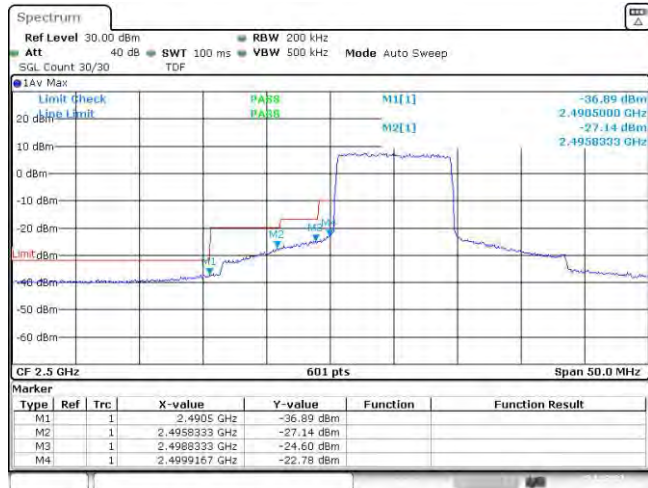

Test Graphs

Band7-5MHz-QPSK-20775-25RB#0

Band7-5MHz-QPSK-21425-25RB#0

Band7-5MHz-16QAM-20775-25RB#0

Band7-5MHz-16QAM-21425-25RB#0

Date: 15. DEC. 2023 19:43:49

Band7-10MHz-QPSK-20800-50RB#0

Date: 15. DEC. 2023 19:43:09