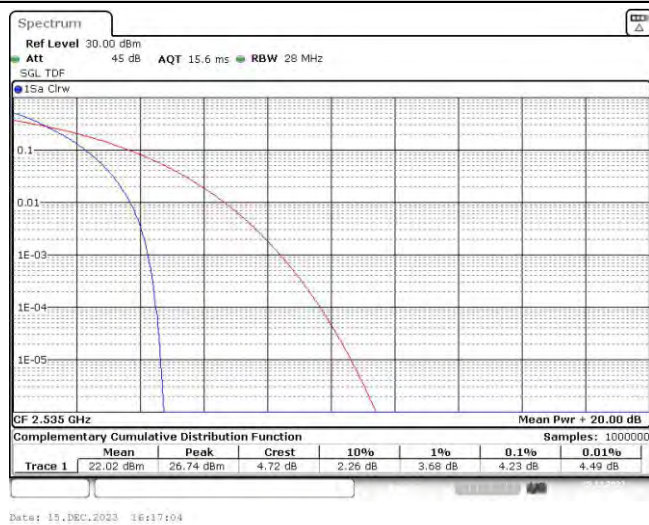

Band7-20MHz-QPSK-21100-100RB#0

Band7-20MHz-QPSK-21350-100RB#0

Band7-20MHz-16QAM-20850-100RB#0

Band7-20MHz-16QAM-21100-100RB#0

Band7-20MHz-16QAM-21350-100RB#0

Date: 15.DEC.2023 16:17:34

Appendix C: 26dB Bandwidth and Occupied Bandwidth