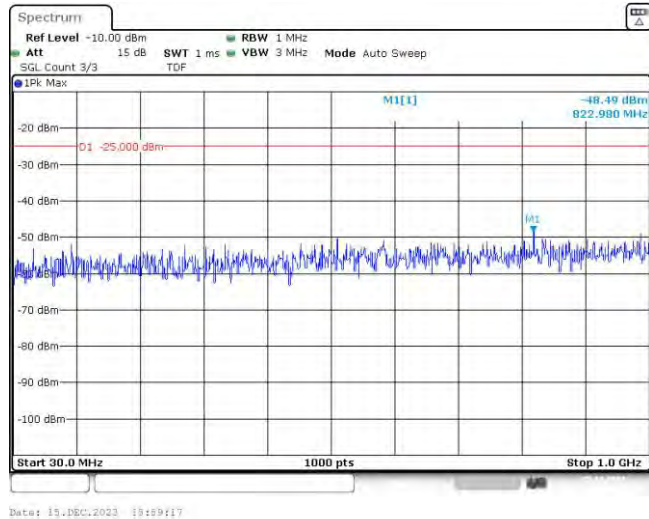

Band7-15MHz-16QAM-21100-75RB#0-Range1:30~1000MHz

Band7-15MHz-16QAM-21100-75RB#0-Range2:1000~3000MHz

Band7-15MHz-16QAM-21100-75RB#0-Range3:3000~26500MHz

Band7-15MHz-16QAM-21375-75RB#0-Range1:30~1000MHz

Band7-15MHz-16QAM-21375-75RB#0-Range2:1000~3000MHz