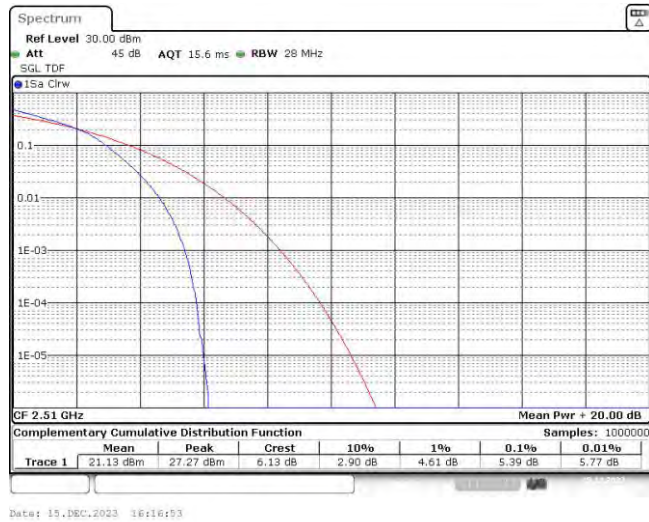

Band7-20MHz-QPSK-21100-100RB#0

Band7-20MHz-QPSK-21350-100RB#0

Band7-20MHz-16QAM-20850-100RB#0

Band7-20MHz-16QAM-21100-100RB#0

Band7-20MHz-16QAM-21350-100RB#0

Date: 15.DEC.2023 16:17:34

Appendix C: 26dB Bandwidth and Occupied Bandwidth