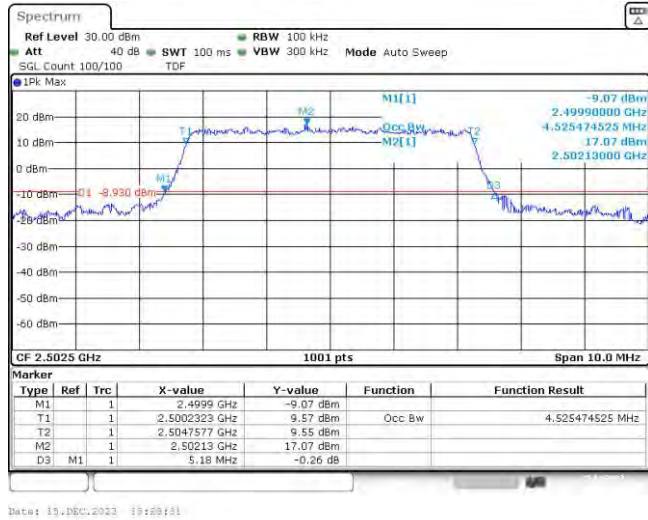

Test Graphs

Band7-5MHz-QPSK-20775-25RB#0

Date: 15.DEC.2023 19:28:19

Band7-5MHz-QPSK-21100-25RB#0

Date: 15.DEC.2023 19:28:49

Band7-5MHz-QPSK-21425-25RB#0

Band7-5MHz-16QAM-20775-25RB#0

Band7-5MHz-16QAM-21100-25RB#0