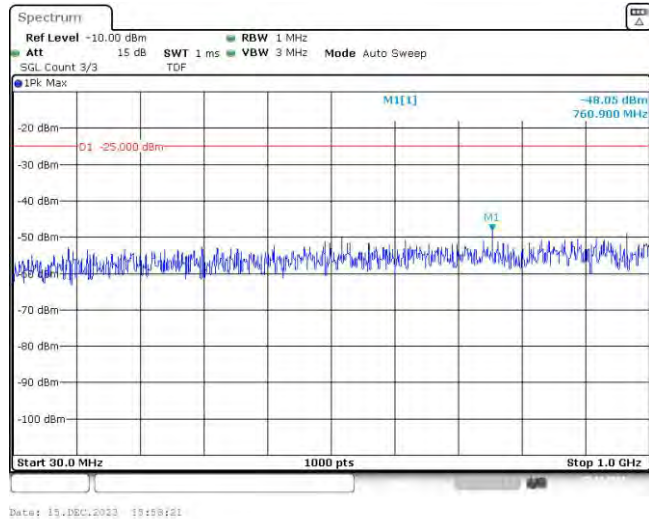

Band7-15MHz-16QAM-21100-75RB#0-Range2:1000~3000MHz

Band7-15MHz-16QAM-21100-75RB#0-Range3:3000~26500MHz

Band7-15MHz-16QAM-21375-75RB#0-Range1:30~1000MHz