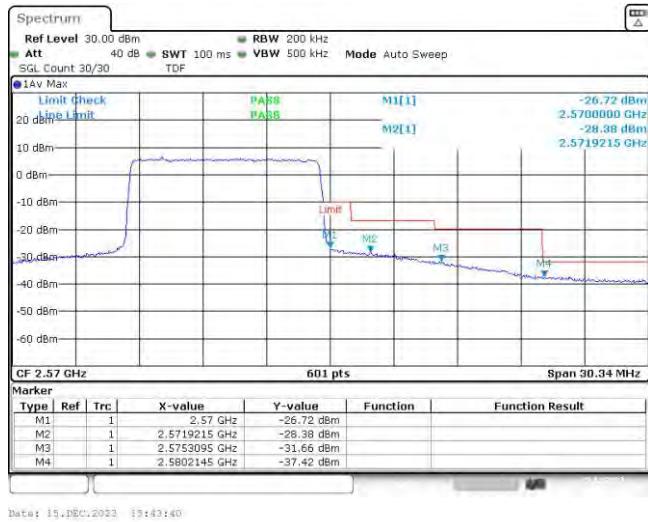

Band7-10MHz-QPSK-21400-50RB#0

Date: 15. DEC. 2023 19:43:29

Band7-10MHz-16QAM-20800-50RB#0

Band7-10MHz-16QAM-21400-50RB#0

Band7-15MHz-QPSK-20825-75RB#0

Band7-15MHz-QPSK-21375-75RB#0

Band7-15MHz-16QAM-20825-75RB#0