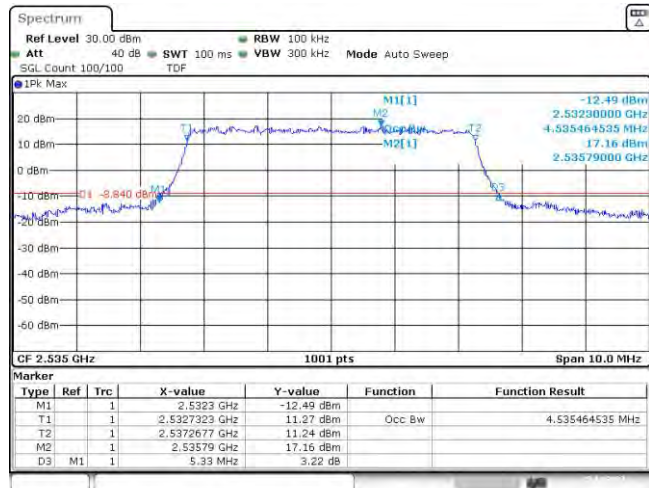

Band7-5MHz-QPSK-21100-25RB#0

Date: 15.DEC.2023 19:28:49

Band7-5MHz-QPSK-21425-25RB#0