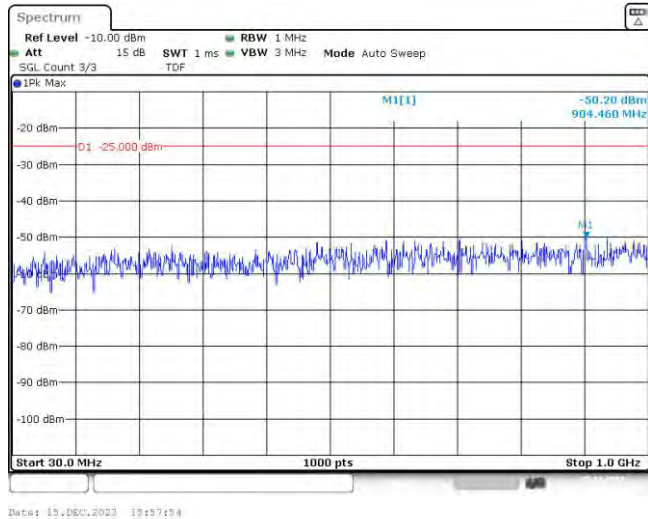

Band7-15MHz-QPSK-21100-75RB#0-Range1:30~1000MHz