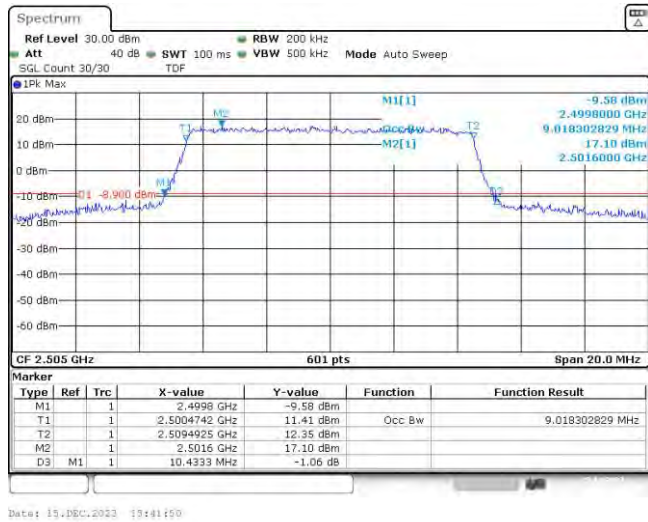

Band7-10MHz-QPSK-20800-50RB#0