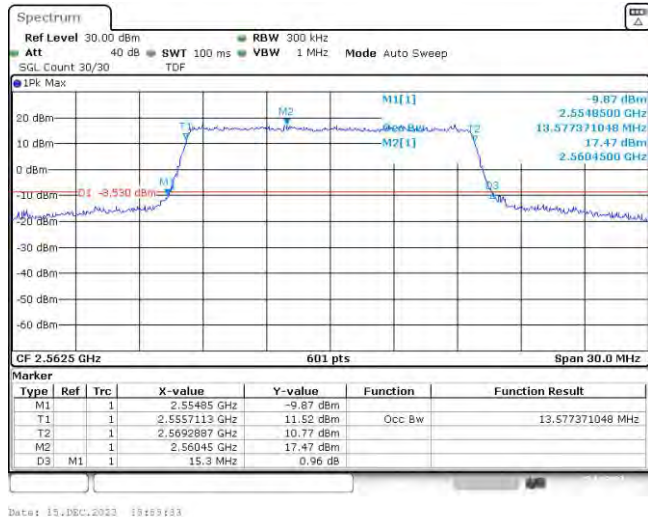

Band7-15MHz-16QAM-20825-75RB#0

Band7-15MHz-16QAM-21100-75RB#0

Band7-15MHz-16QAM-21375-75RB#0