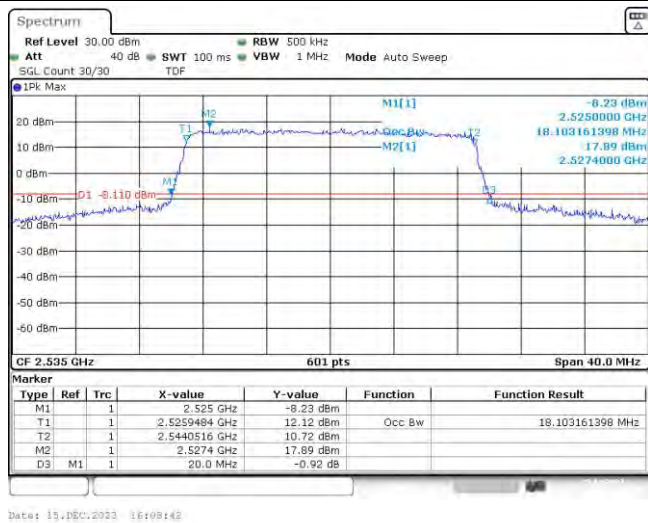

Band7-20MHz-QPSK-21100-100RB#0

Band7-20MHz-QPSK-21350-100RB#0

Band7-20MHz-16QAM-20850-100RB#0

Band7-20MHz-16QAM-21100-100RB#0

Band7-20MHz-16QAM-21350-100RB#0

Date: 15 DEC 2023 16:09:00

Appendix D: Band Edge