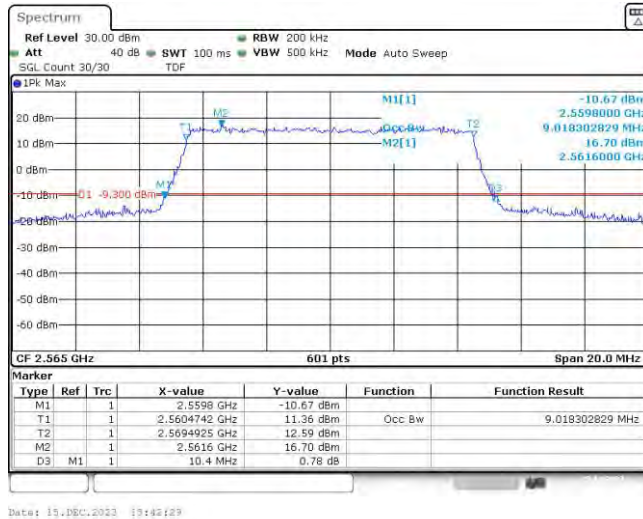

Band7-10MHz-16QAM-20800-50RB#0

Band7-10MHz-16QAM-21100-50RB#0

Band7-10MHz-16QAM-21400-50RB#0