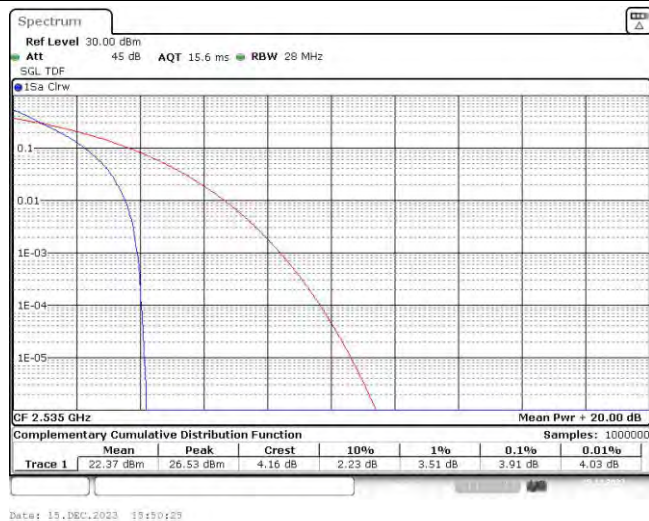

Band7-10MHz-QPSK-21100-50RB#0

Date: 15.DEC.2023 19:50:29

Band7-10MHz-QPSK-21400-50RB#0