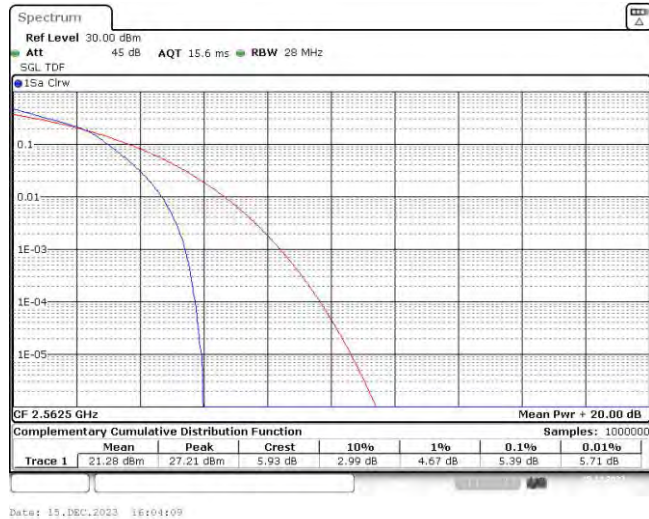

Band7-15MHz-16QAM-21375-75RB#0