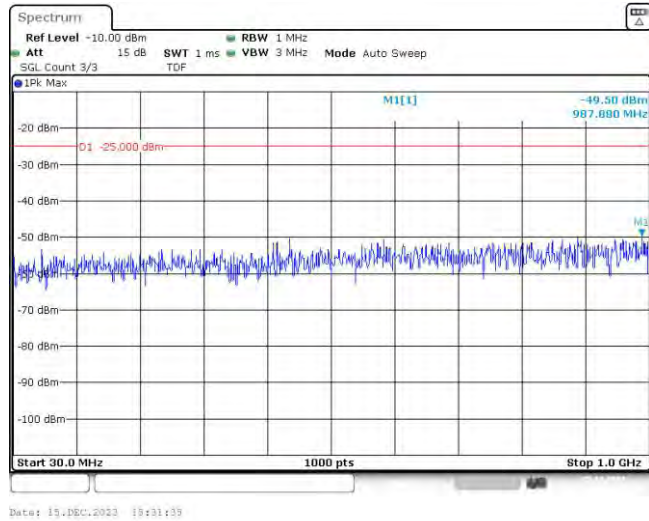

Band7-5MHz-16QAM-20775-25RB#0-Range1:30~1000MHz