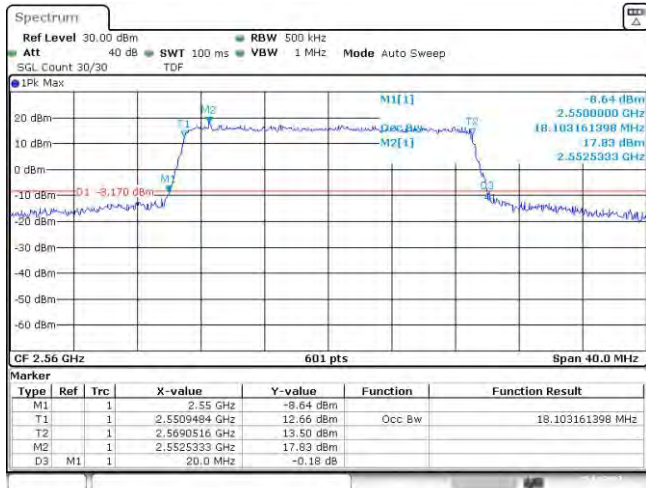

Band7-20MHz-QPSK-21100-100RB#0

Band7-20MHz-QPSK-21350-100RB#0

Band7-20MHz-16QAM-20850-100RB#0

Band7-20MHz-16QAM-21100-100RB#0

Band7-20MHz-16QAM-21350-100RB#0

Date: 15 DEC 2023 16:09:00

Appendix D: Band Edge