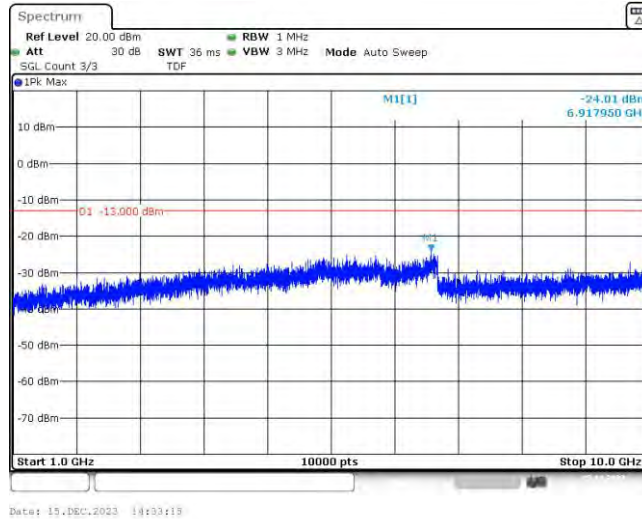

Band5-1.4MHz-QPSK-20407-6RB#0-Range2:1000~10000MHz