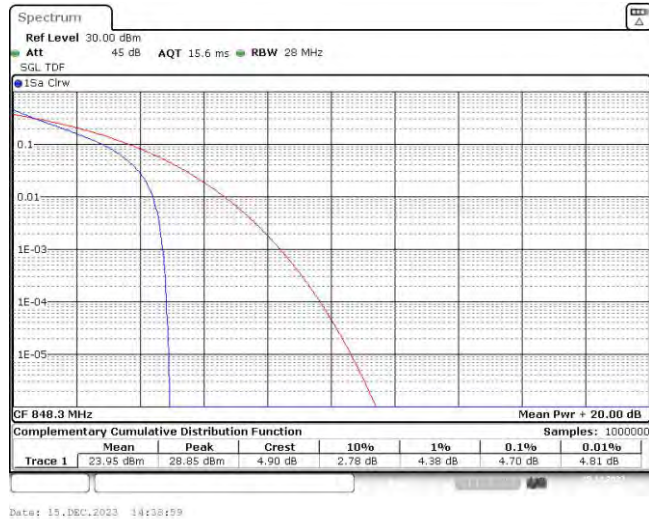

Test Graphs

Band5-1.4MHz-QPSK-20407-6RB#0

Date: 15.DEC.2023 14:38:17

Band5-1.4MHz-QPSK-20525-6RB#0

Date: 15.DEC.2023 14:38:38

Band5-1.4MHz-QPSK-20643-6RB#0

Band5-1.4MHz-16QAM-20407-6RB#0

Band5-1.4MHz-16QAM-20525-6RB#0