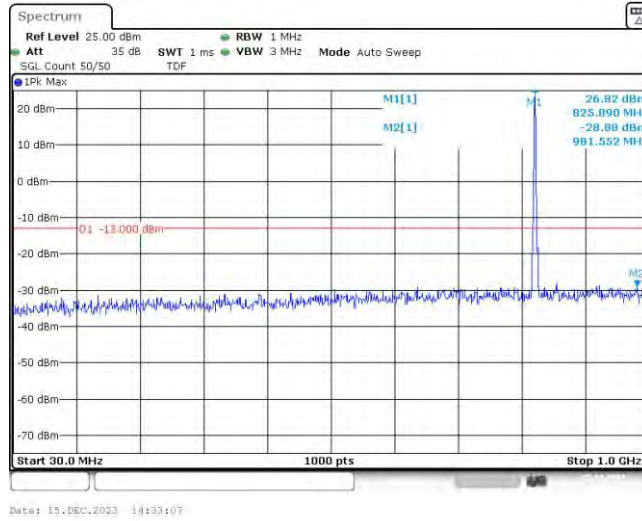

Test Graphs

Band5-1.4MHz-QPSK-20407-6RB#0-Range1:30~1000MHz