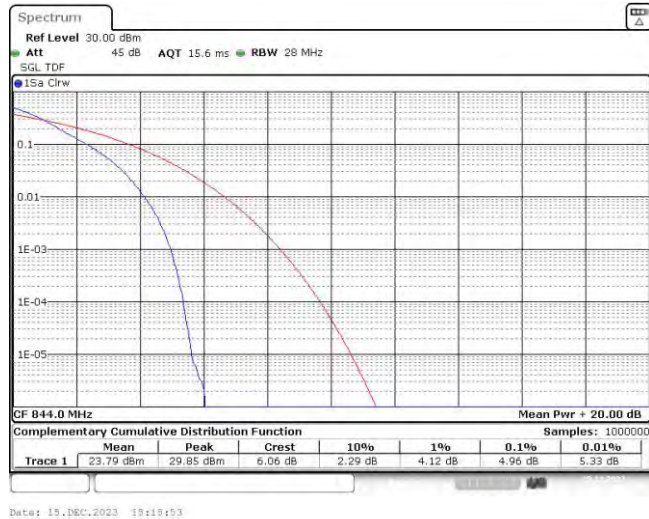

Band5-10MHz-QPSK-20525-50RB#0

Band5-10MHz-QPSK-20600-50RB#0

Band5-10MHz-16QAM-20450-50RB#0

Band5-10MHz-16QAM-20525-50RB#0

Band5-10MHz-16QAM-20600-50RB#0

Date: 15.DEC.2023 15:16:03

Appendix C: 26dB Bandwidth and Occupied Bandwidth