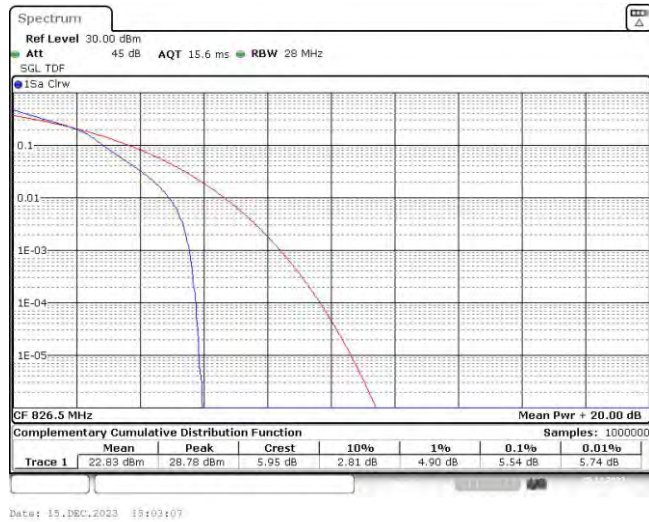

Band5-5MHz-16QAM-20425-25RB#0