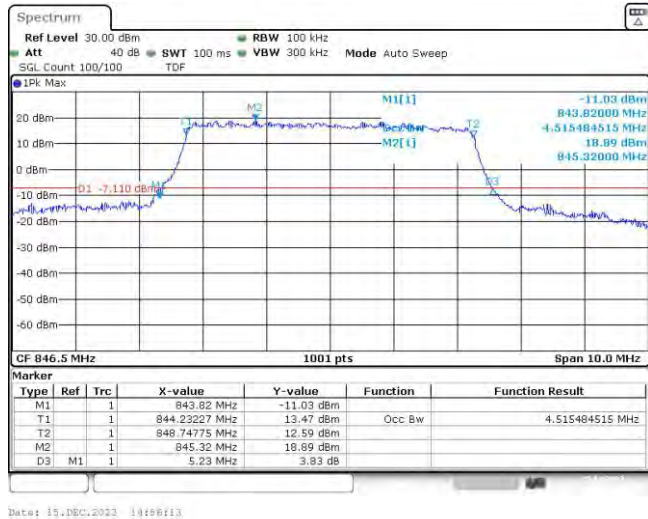

Band5-5MHz-16QAM-20425-25RB#0

Band5-5MHz-16QAM-20525-25RB#0

Band5-5MHz-16QAM-20625-25RB#0