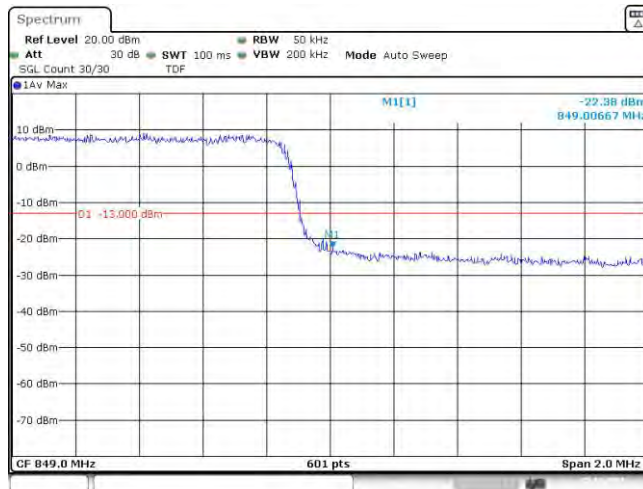

Band5-3MHz-QPSK-20635-15RB#0

Date: 15-DEC-2023 18:44:23

Band5-3MHz-16QAM-20415-15RB#0