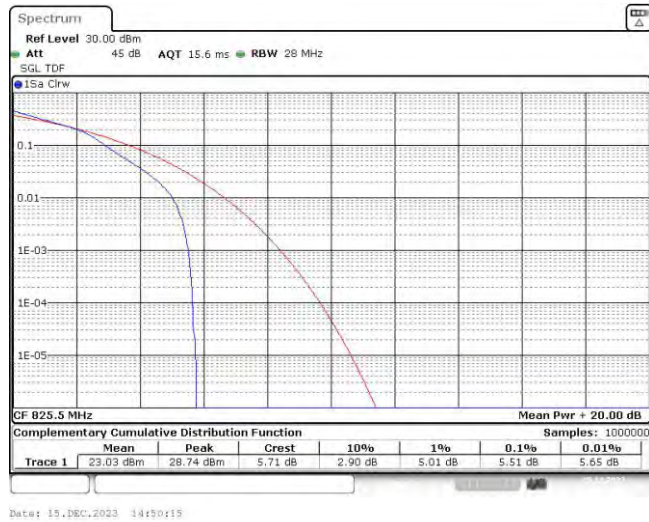

Band5-3MHz-16QAM-20415-15RB#0