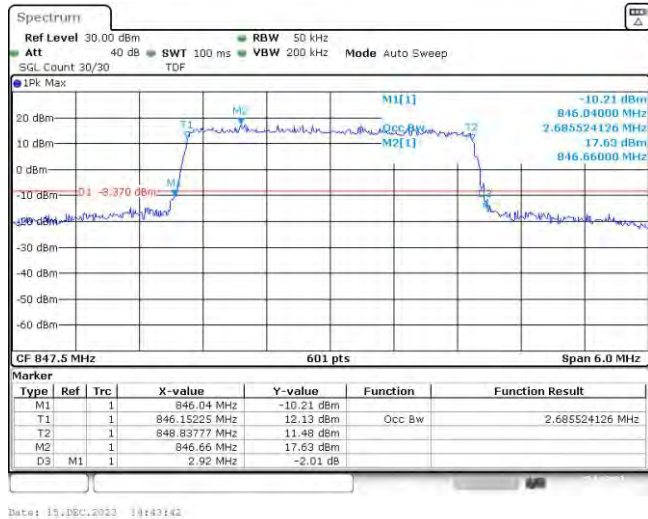

Band5-5MHz-QPSK-20425-25RB#0

Band5-5MHz-QPSK-20525-25RB#0

Band5-5MHz-QPSK-20625-25RB#0