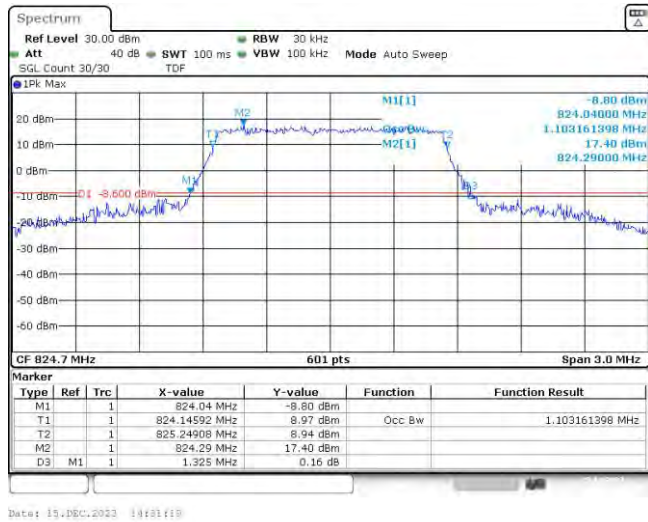

Test Graphs

Band5-1.4MHz-QPSK-20407-6RB#0

Date: 15.DEC.2023 10:31:11

Band5-1.4MHz-QPSK-20525-6RB#0

Date: 15.DEC.2023 10:31:29

Band5-1.4MHz-QPSK-20643-6RB#0

Band5-1.4MHz-16QAM-20407-6RB#0

Band5-1.4MHz-16QAM-20525-6RB#0