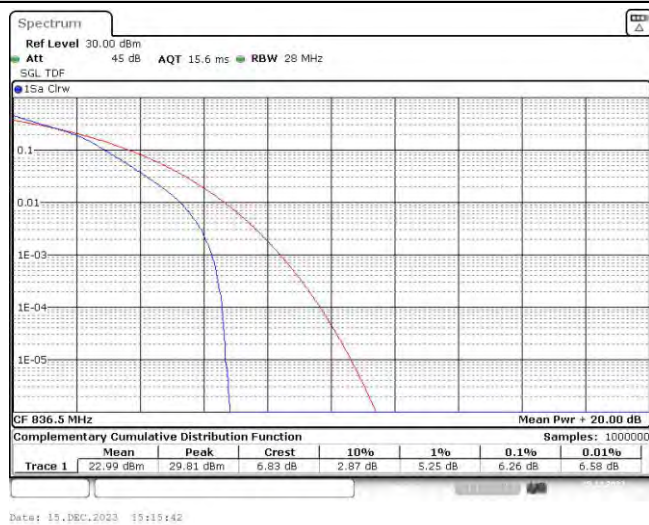

Band5-10MHz-QPSK-20525-50RB#0

Band5-10MHz-QPSK-20600-50RB#0

Band5-10MHz-16QAM-20450-50RB#0

Band5-10MHz-16QAM-20525-50RB#0

Band5-10MHz-16QAM-20600-50RB#0

Date: 15.DEC.2023 15:16:03

Appendix C: 26dB Bandwidth and Occupied Bandwidth