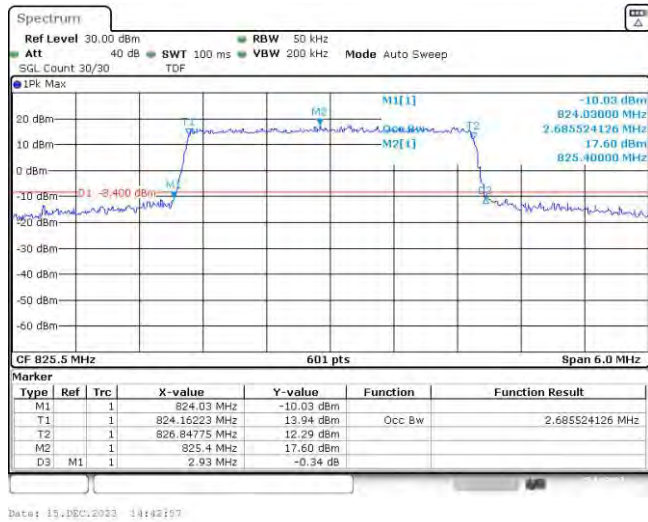

Band5-3MHz-QPSK-20415-15RB#0