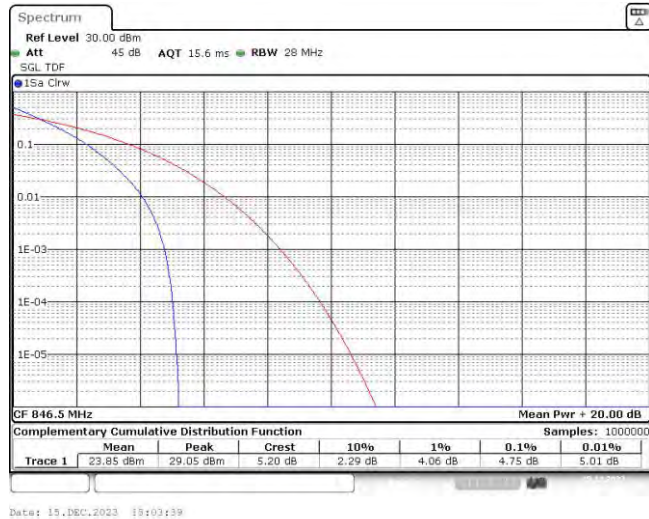

Band5-5MHz-QPSK-20625-25RB#0