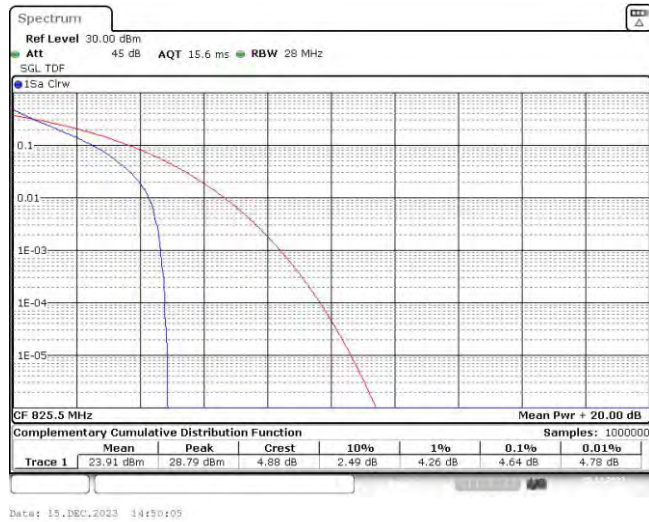

Band5-3MHz-QPSK-20415-15RB#0