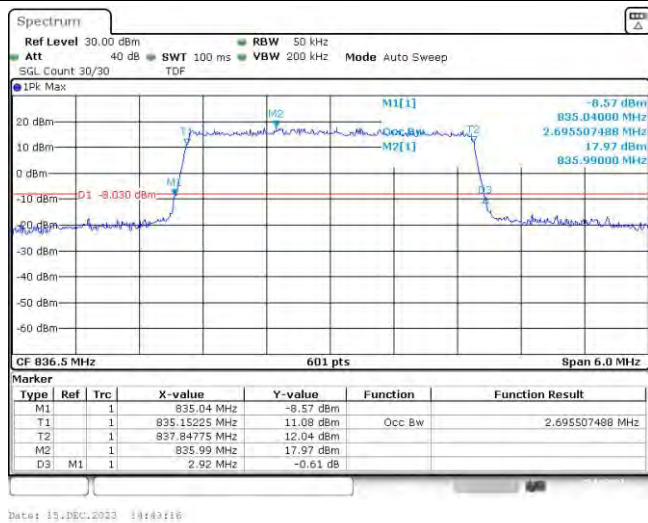

Band5-3MHz-QPSK-20525-15RB#0

Band5-3MHz-QPSK-20635-15RB#0