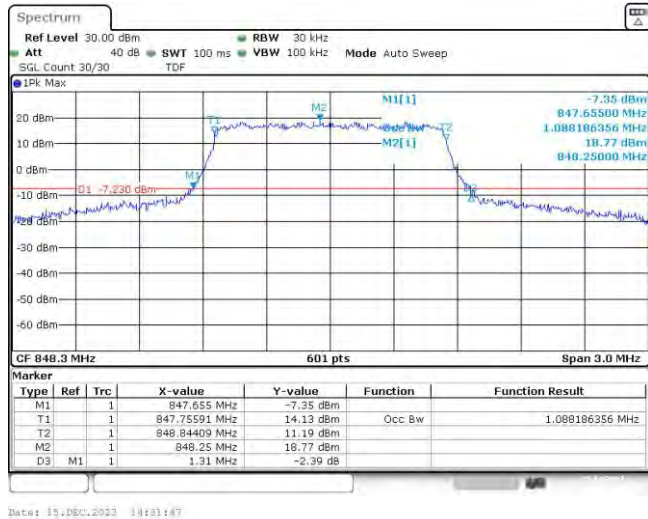

Test Graphs

Band5-1.4MHz-QPSK-20407-6RB#0

Date: 15.DEC.2023 10:31:11

Band5-1.4MHz-QPSK-20525-6RB#0

Date: 15.DEC.2023 10:31:29

Band5-1.4MHz-QPSK-20643-6RB#0

Band5-1.4MHz-16QAM-20407-6RB#0

Band5-1.4MHz-16QAM-20525-6RB#0