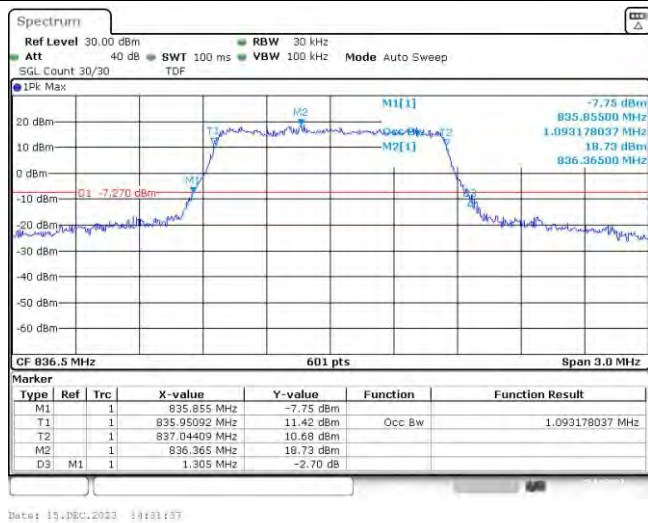

Test Graphs

Band5-1.4MHz-QPSK-20407-6RB#0

Date: 15.DEC.2023 10:31:11

Band5-1.4MHz-QPSK-20525-6RB#0

Date: 15.DEC.2023 10:31:29

Band5-1.4MHz-QPSK-20643-6RB#0

Band5-1.4MHz-16QAM-20407-6RB#0

Band5-1.4MHz-16QAM-20525-6RB#0