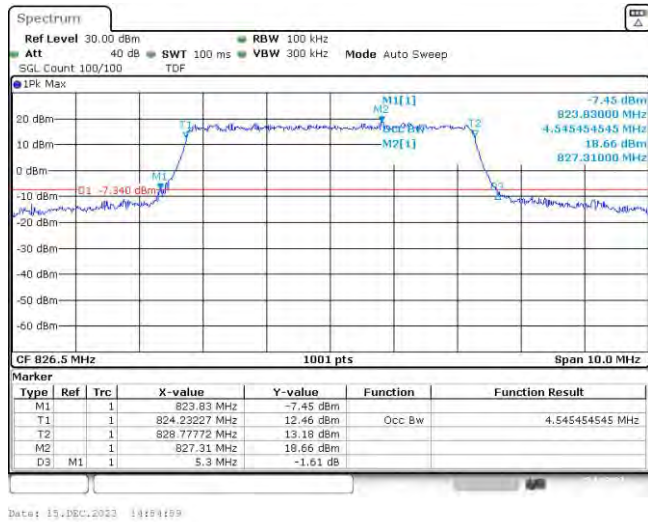

Band5-5MHz-QPSK-20425-25RB#0