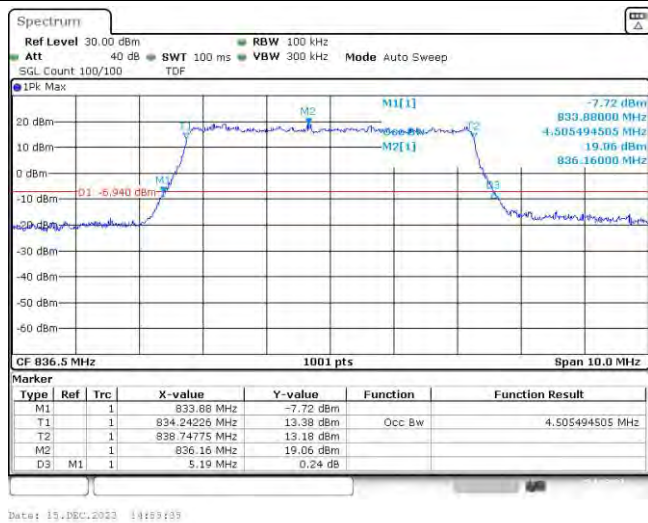

Band5-5MHz-QPSK-20525-25RB#0

Band5-5MHz-QPSK-20625-25RB#0