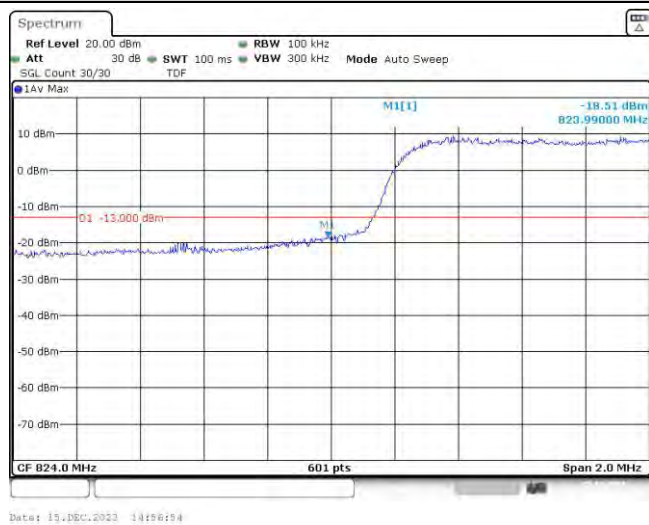

Band5-5MHz-QPSK-20425-25RB#0