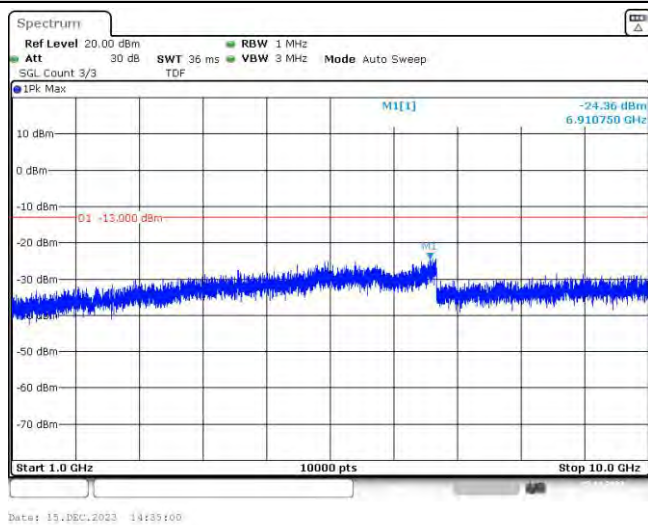

Band5-1.4MHz-16QAM-20643-6RB#0-Range2:1000~10000MHz