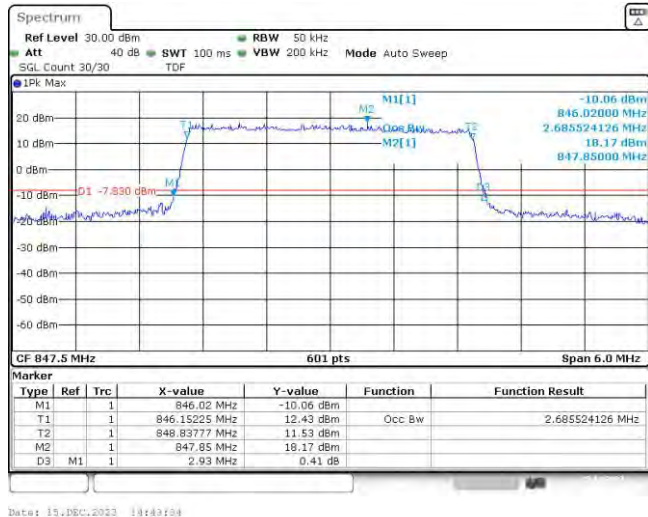

Band5-3MHz-16QAM-20415-15RB#0

Band5-3MHz-16QAM-20525-15RB#0

Band5-3MHz-16QAM-20635-15RB#0