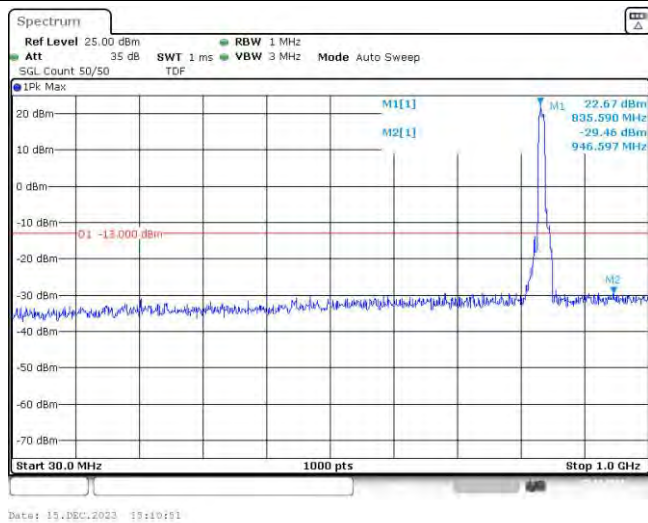

Band5-10MHz-16QAM-20525-50RB#0-Range1:30~1000MHz