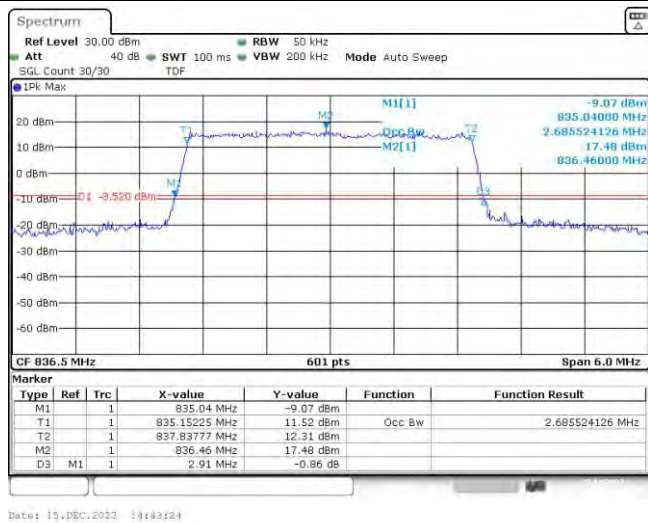

Band5-3MHz-16QAM-20525-15RB#0

Band5-3MHz-16QAM-20635-15RB#0