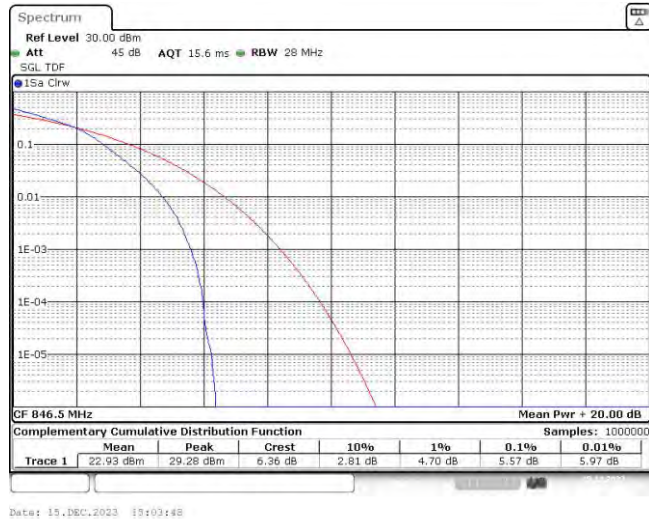

Band5-10MHz-QPSK-20450-50RB#0

Band5-10MHz-QPSK-20525-50RB#0

Band5-10MHz-QPSK-20600-50RB#0