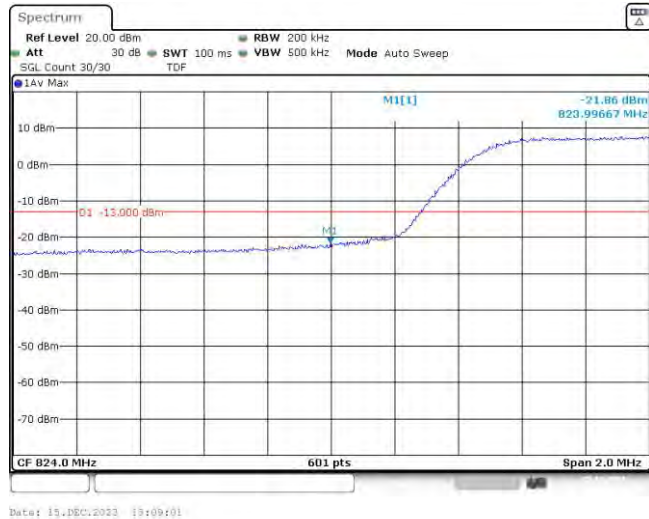

Band5-10MHz-QPSK-20600-50RB#0

Band5-10MHz-16QAM-20450-50RB#0

Band5-10MHz-16QAM-20600-50RB#0