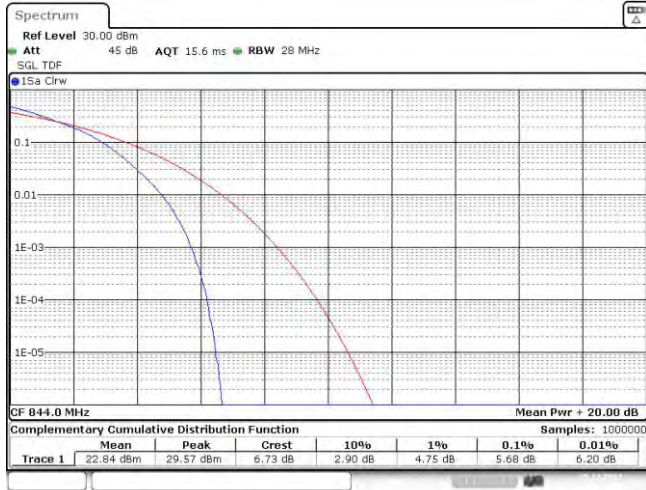

Band5-10MHz-QPSK-20525-50RB#0

Band5-10MHz-QPSK-20600-50RB#0

Band5-10MHz-16QAM-20450-50RB#0

Band5-10MHz-16QAM-20525-50RB#0

Band5-10MHz-16QAM-20600-50RB#0

Date: 15.DEC.2023 15:16:03

Appendix C: 26dB Bandwidth and Occupied Bandwidth