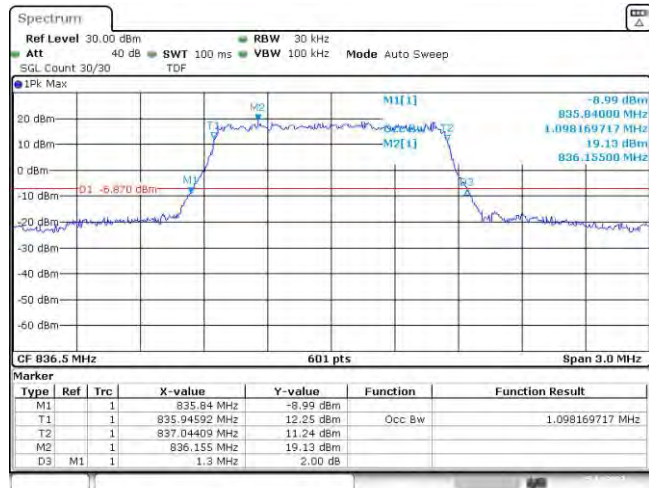

Test Graphs

Band5-1.4MHz-QPSK-20407-6RB#0

Date: 15.DEC.2023 10:31:11

Band5-1.4MHz-QPSK-20525-6RB#0

Date: 15.DEC.2023 10:31:29

Band5-1.4MHz-QPSK-20643-6RB#0

Band5-1.4MHz-16QAM-20407-6RB#0

Band5-1.4MHz-16QAM-20525-6RB#0