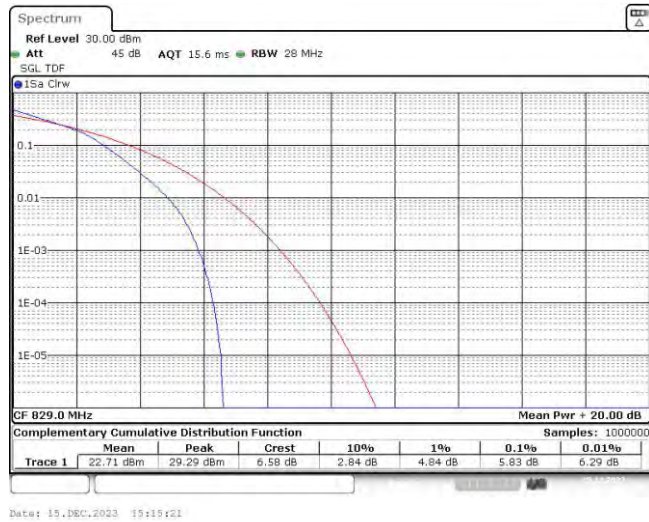

Band5-10MHz-QPSK-20525-50RB#0

Band5-10MHz-QPSK-20600-50RB#0

Band5-10MHz-16QAM-20450-50RB#0

Band5-10MHz-16QAM-20525-50RB#0

Band5-10MHz-16QAM-20600-50RB#0

Date: 15.DEC.2023 15:16:03

Appendix C: 26dB Bandwidth and Occupied Bandwidth