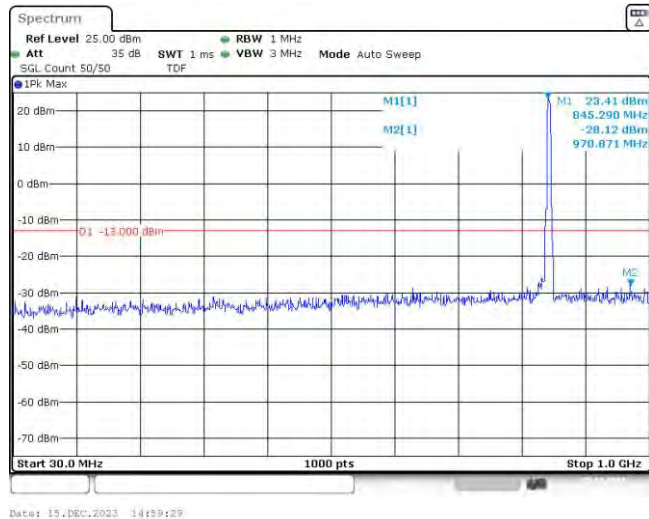

Band5-5MHz-16QAM-20625-25RB#0-Range1:30~1000MHz