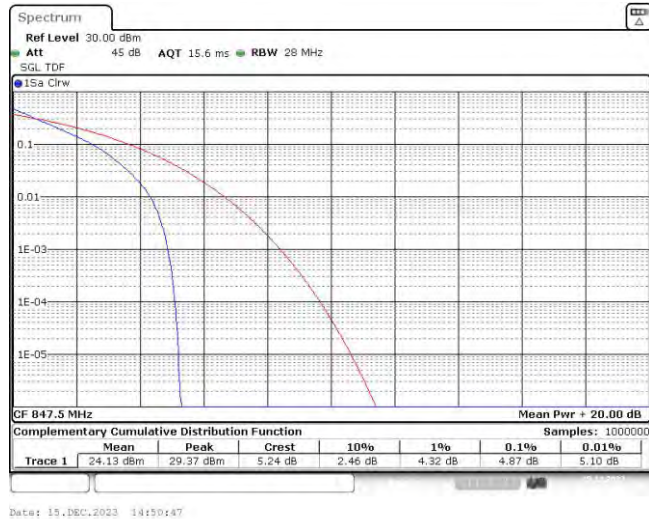

Band5-3MHz-16QAM-20415-15RB#0

Band5-3MHz-16QAM-20525-15RB#0

Band5-3MHz-16QAM-20635-15RB#0