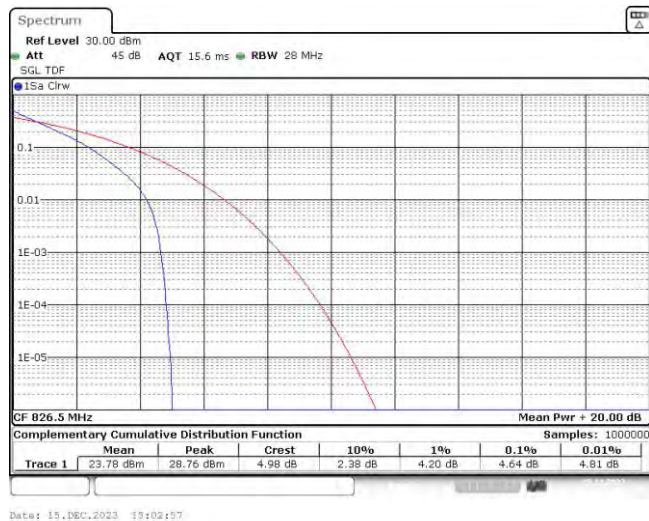

Band5-5MHz-QPSK-20425-25RB#0