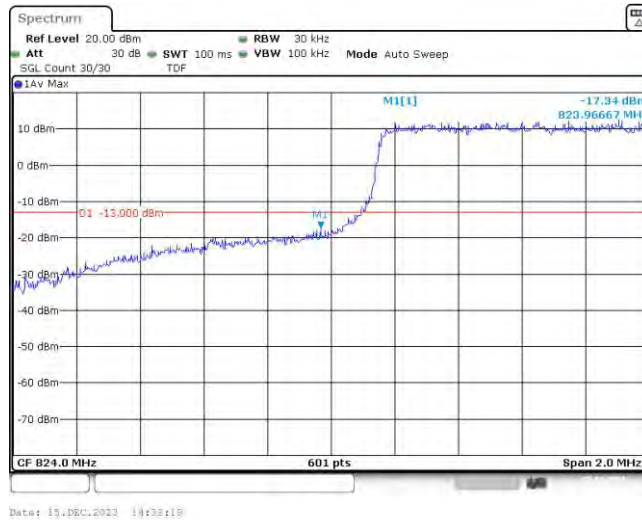

Test Graphs

Band5-1.4MHz-QPSK-20407-6RB#0