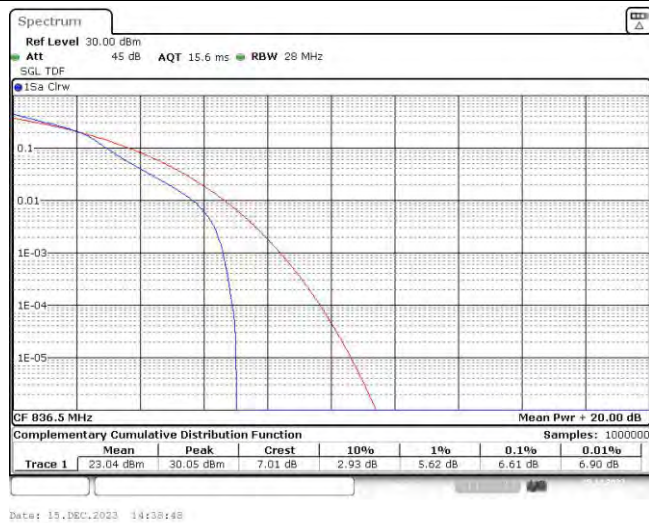

Test Graphs

Band5-1.4MHz-QPSK-20407-6RB#0

Date: 15.DEC.2023 14:38:17

Band5-1.4MHz-QPSK-20525-6RB#0

Date: 15.DEC.2023 14:38:38

Band5-1.4MHz-QPSK-20643-6RB#0

Band5-1.4MHz-16QAM-20407-6RB#0

Band5-1.4MHz-16QAM-20525-6RB#0