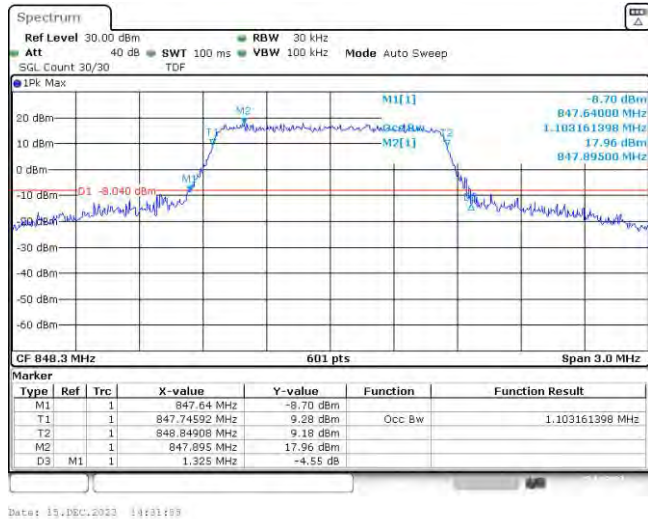

Band5-3MHz-QPSK-20415-15RB#0

Band5-3MHz-QPSK-20525-15RB#0

Band5-3MHz-QPSK-20635-15RB#0