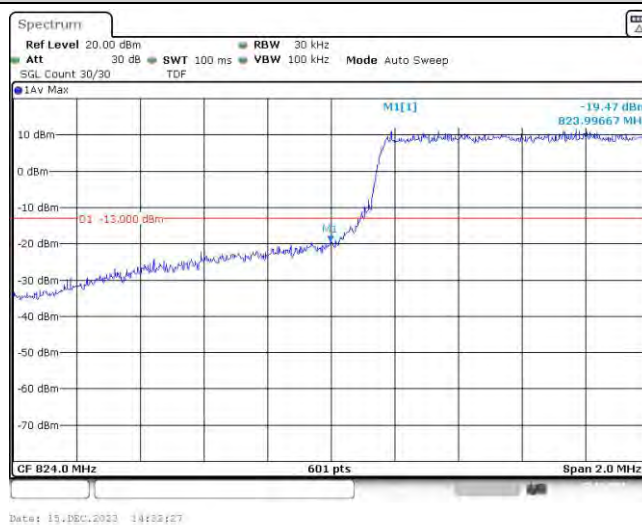

Test Graphs

Band5-1.4MHz-QPSK-20407-6RB#0

Band5-1.4MHz-QPSK-20643-6RB#0

Band5-1.4MHz-16QAM-20407-6RB#0

Band5-1.4MHz-16QAM-20643-6RB#0

Date: 15-DEC-2023 18:32:45

Band5-3MHz-QPSK-20415-15RB#0

Date: 15-DEC-2023 18:44:05