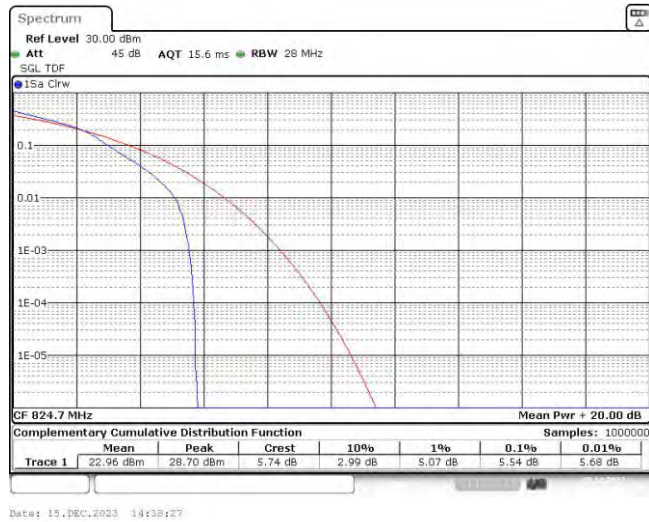

Test Graphs

Band5-1.4MHz-QPSK-20407-6RB#0

Date: 15.DEC.2023 14:38:17

Band5-1.4MHz-QPSK-20525-6RB#0

Date: 15.DEC.2023 14:38:38

Band5-1.4MHz-QPSK-20643-6RB#0

Band5-1.4MHz-16QAM-20407-6RB#0

Band5-1.4MHz-16QAM-20525-6RB#0