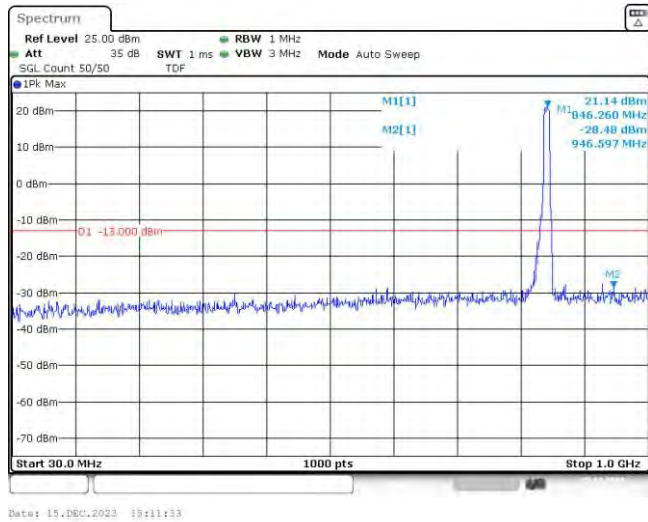

Band5-10MHz-16QAM-20600-50RB#0-Range1:30~1000MHz