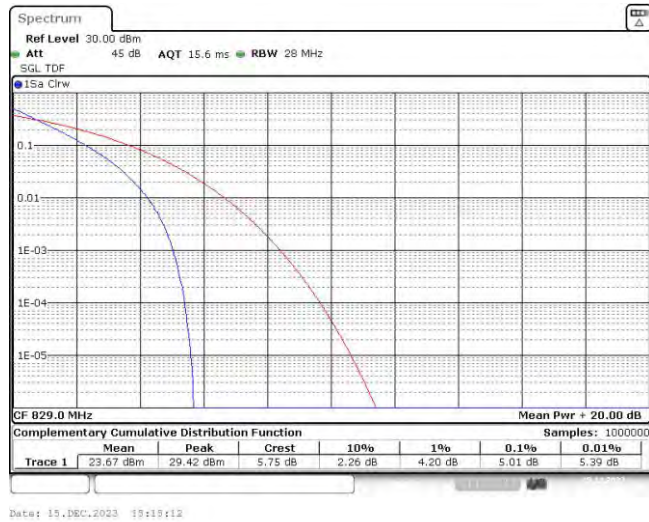

Band5-10MHz-QPSK-20525-50RB#0

Band5-10MHz-QPSK-20600-50RB#0

Band5-10MHz-16QAM-20450-50RB#0

Band5-10MHz-16QAM-20525-50RB#0

Band5-10MHz-16QAM-20600-50RB#0

Date: 15.DEC.2023 15:16:03

Appendix C: 26dB Bandwidth and Occupied Bandwidth