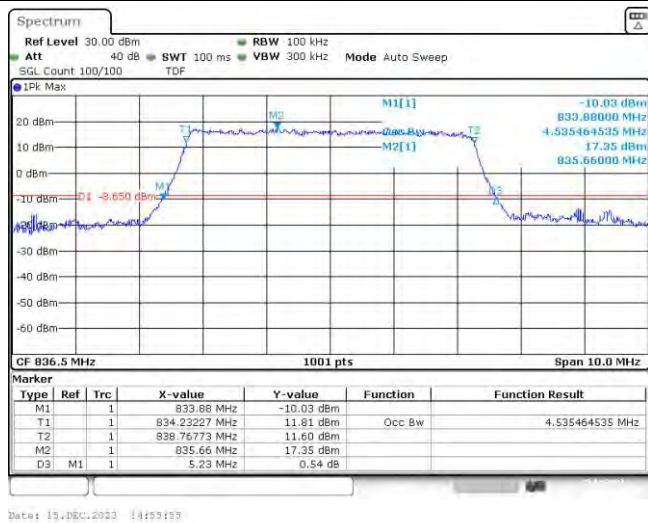

Band5-5MHz-16QAM-20525-25RB#0

Band5-5MHz-16QAM-20625-25RB#0