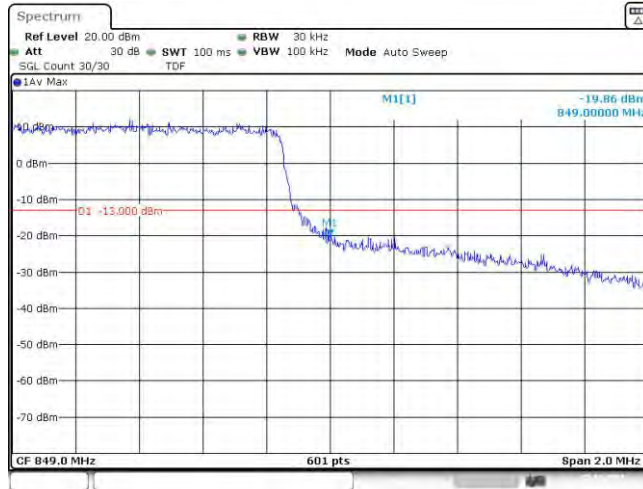

Test Graphs

Band5-1.4MHz-QPSK-20407-6RB#0

Band5-1.4MHz-QPSK-20643-6RB#0

Band5-1.4MHz-16QAM-20407-6RB#0

Band5-1.4MHz-16QAM-20643-6RB#0

Date: 15-DEC-2023 18:32:45

Band5-3MHz-QPSK-20415-15RB#0

Date: 15-DEC-2023 18:44:05