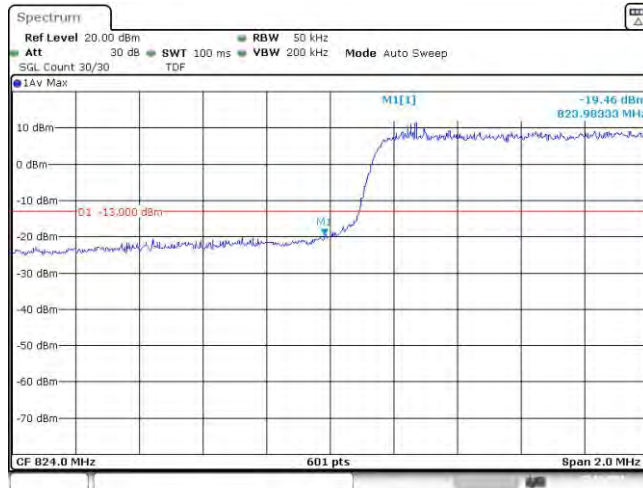

Test Graphs

Band5-1.4MHz-QPSK-20407-6RB#0

Band5-1.4MHz-QPSK-20643-6RB#0

Band5-1.4MHz-16QAM-20407-6RB#0

Band5-1.4MHz-16QAM-20643-6RB#0

Date: 15-DEC-2023 18:32:45

Band5-3MHz-QPSK-20415-15RB#0

Date: 15-DEC-2023 18:44:05