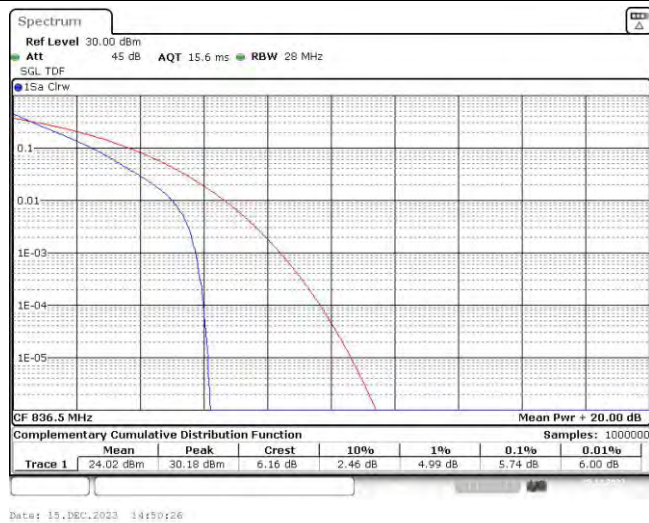

Band5-3MHz-QPSK-20525-15RB#0

Band5-3MHz-QPSK-20635-15RB#0