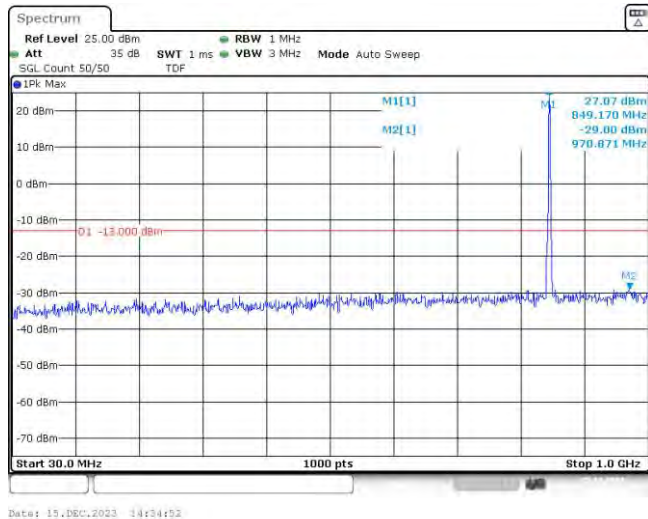

Band5-1.4MHz-16QAM-20643-6RB#0-Range1:30~1000MHz