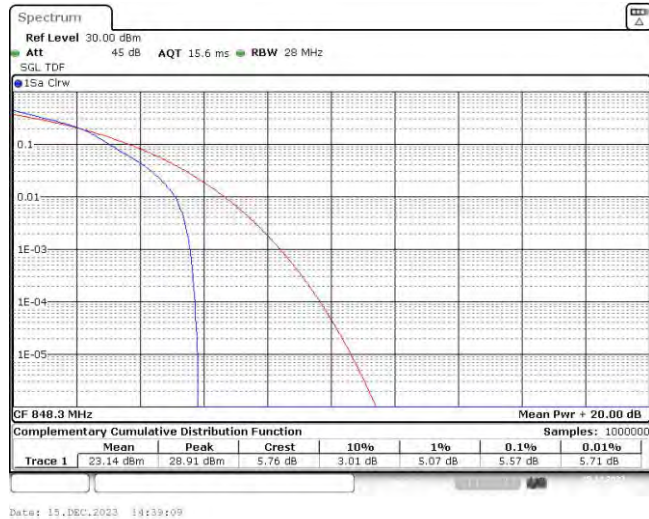

Band5-3MHz-QPSK-20415-15RB#0

Band5-3MHz-QPSK-20525-15RB#0

Band5-3MHz-QPSK-20635-15RB#0