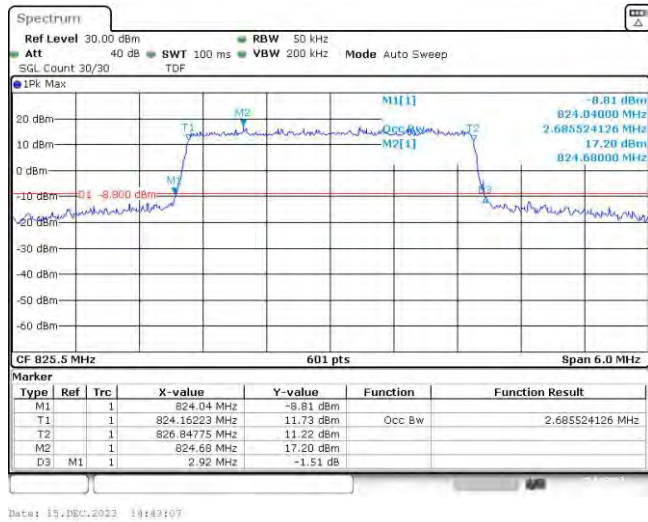

Band5-3MHz-16QAM-20415-15RB#0