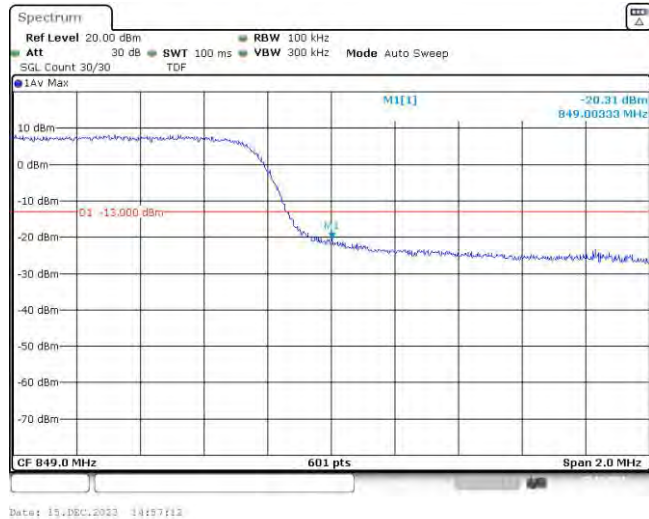

Band5-5MHz-QPSK-20625-25RB#0