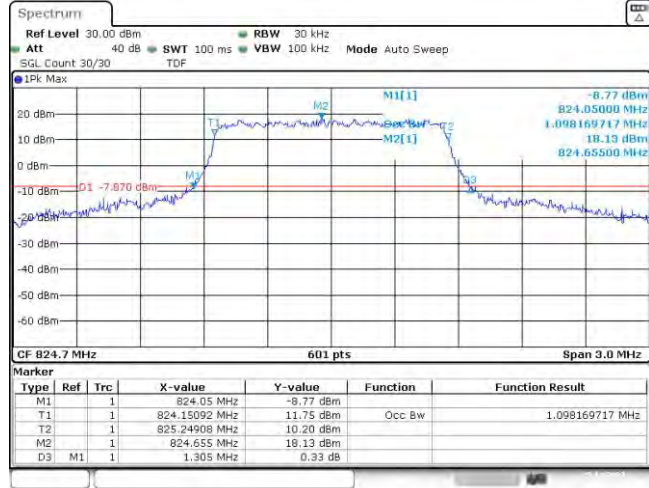

Test Graphs

Band5-1.4MHz-QPSK-20407-6RB#0

Date: 15.DEC.2023 10:31:11