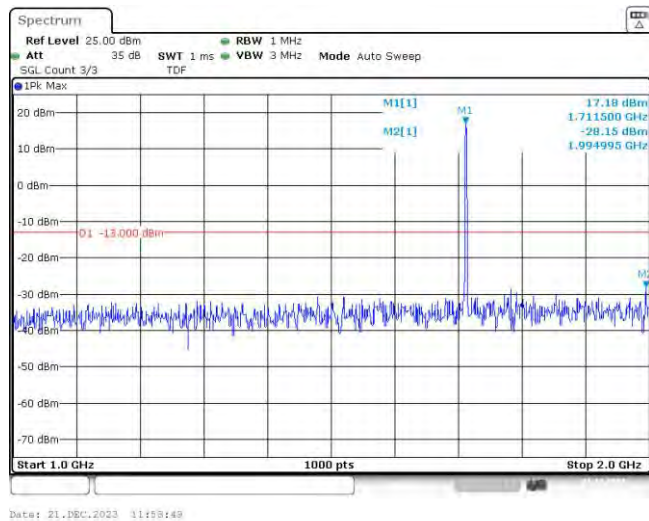

Band4-1.4MHz-QPSK-19957-6RB#0-Range2:1000~2000MHz