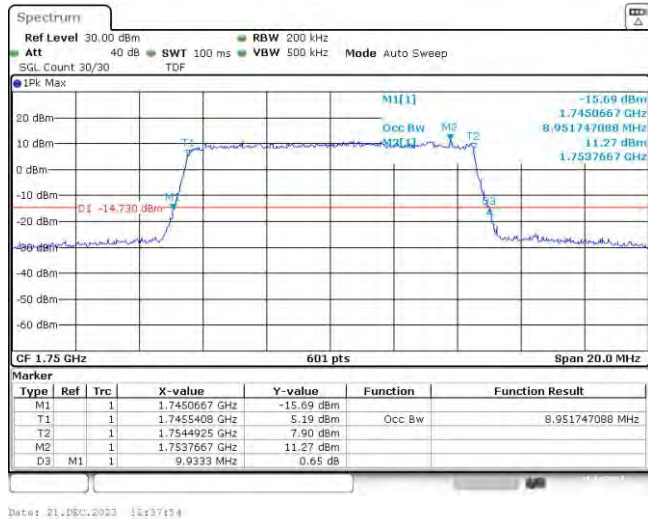

Band4-15MHz-QPSK-20025-75RB#0

Band4-15MHz-QPSK-20175-75RB#0

Band4-15MHz-QPSK-20325-75RB#0