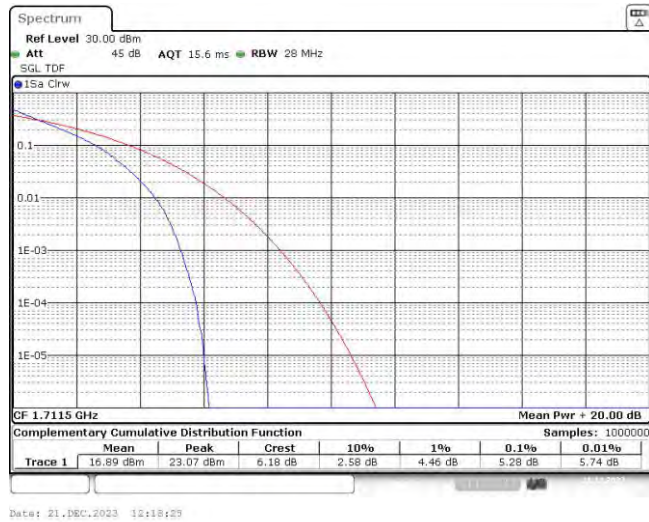

Band4-3MHz-QPSK-19965-15RB#0