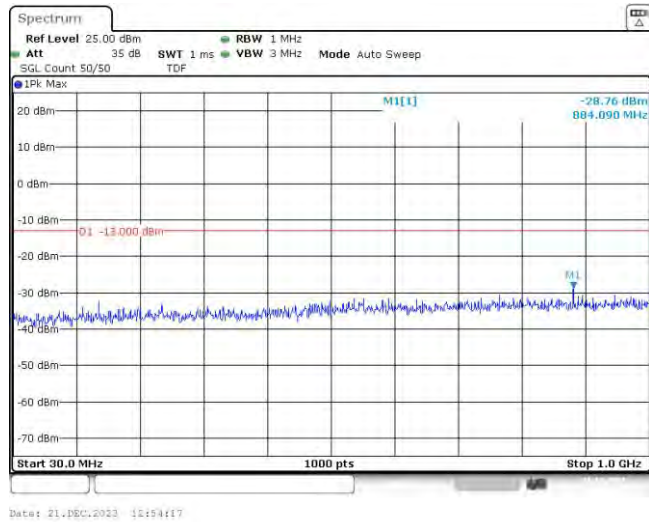

Band4-15MHz-QPSK-20325-75RB#0-Range1:30~1000MHz