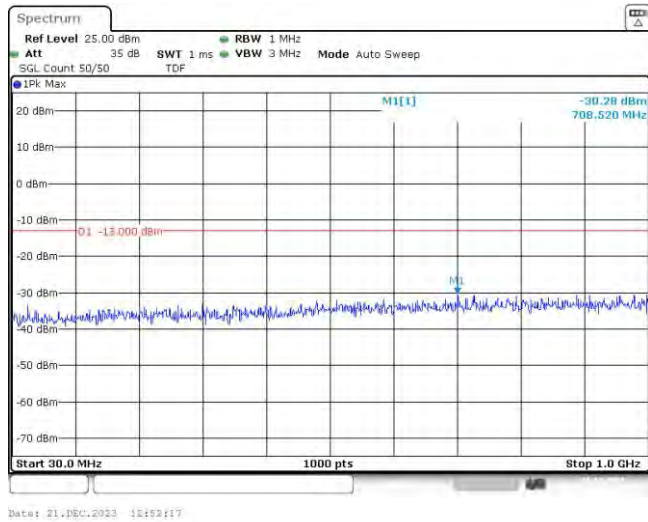

Band4-15MHz-QPSK-20025-75RB#0-Range1:30~1000MHz