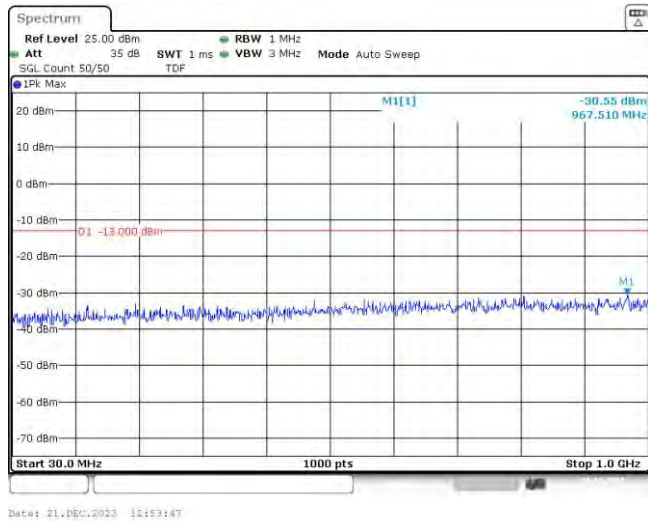

Band4-15MHz-16QAM-20175-75RB#0-Range1:30~1000MHz