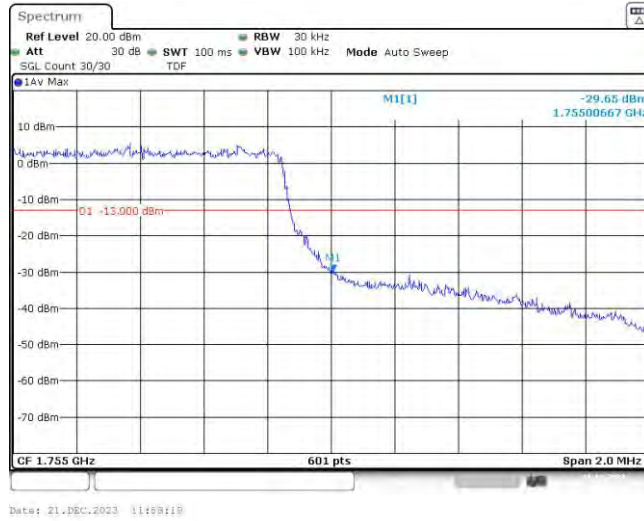

Test Graphs

Band4-1.4MHz-QPSK-19957-6RB#0

Date: 21.DEC.2023 11:57:03

Band4-1.4MHz-QPSK-20393-6RB#0

Date: 21.DEC.2023 11:58:11

Band4-1.4MHz-16QAM-19957-6RB#0

Date: 21.DEC.2023 11:58:01

Band4-1.4MHz-16QAM-20393-6RB#0