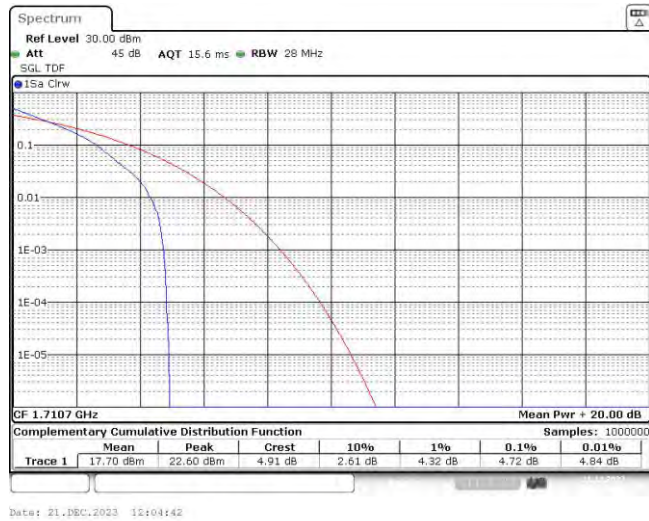

Test Graphs

Band4-1.4MHz-QPSK-19957-1RB#0

Date: 21.DEC.2023 12:04:42