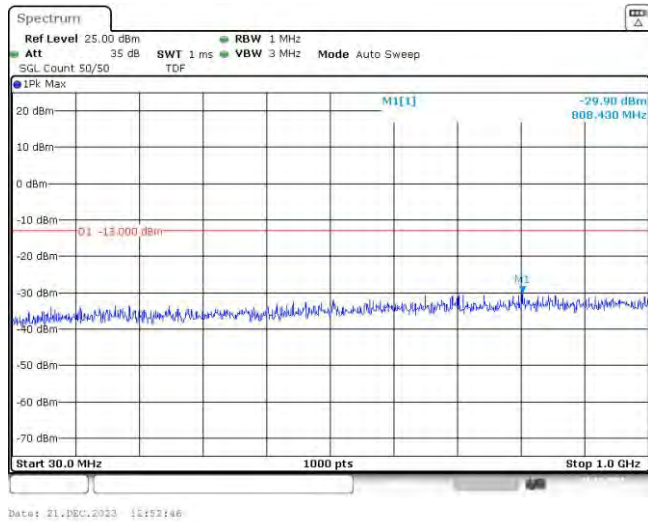

Band4-15MHz-QPSK-20175-75RB#0-Range3:2000~20000MHz

Band4-15MHz-QPSK-20325-75RB#0-Range1:30~1000MHz

Band4-15MHz-QPSK-20325-75RB#0-Range2:1000~2000MHz

Band4-15MHz-QPSK-20325-75RB#0-Range3:2000~20000MHz

Band4-15MHz-16QAM-20025-75RB#0-Range1:30~1000MHz