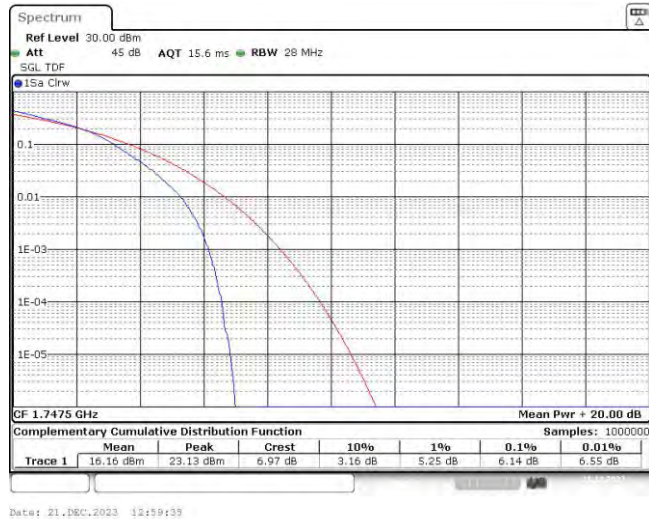

Band4-15MHz-16QAM-20325-75RB#0