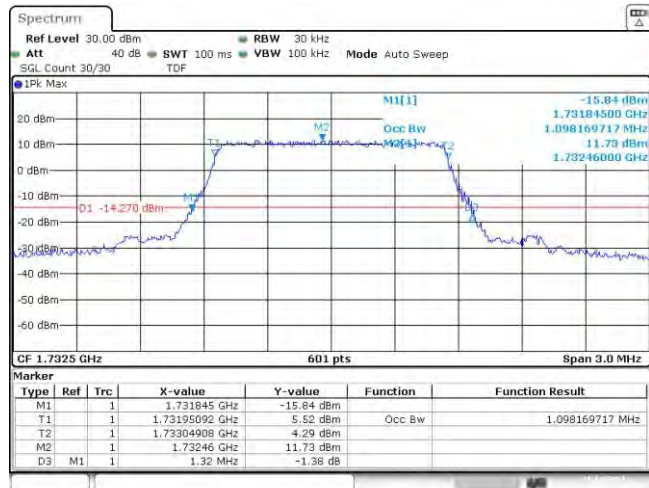

Band4-1.4MHz-QPSK-20175-6RB#0

Date: 21.DEC.2023 11:57:01

Band4-1.4MHz-QPSK-20393-6RB#0