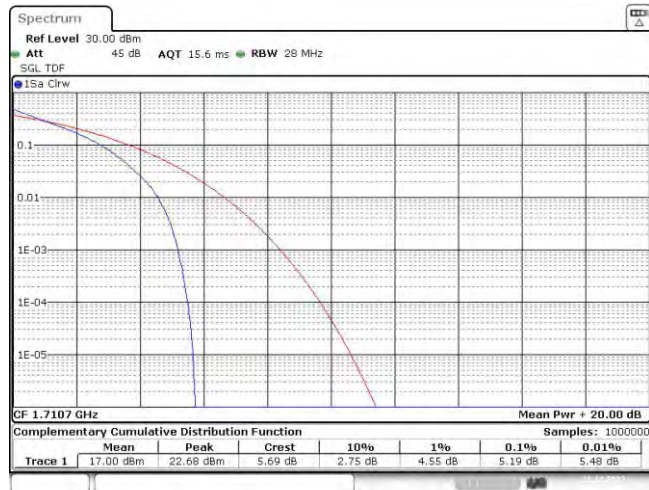

Test Graphs

Band4-1.4MHz-QPSK-19957-1RB#0

Date: 21.DEC.2023 12:04:42

Band4-1.4MHz-QPSK-19957-6RB#0

Date: 21.DEC.2023 12:05:01

Band4-1.4MHz-QPSK-20175-1RB#0

Band4-1.4MHz-QPSK-20175-6RB#0

Band4-1.4MHz-QPSK-20393-1RB#0