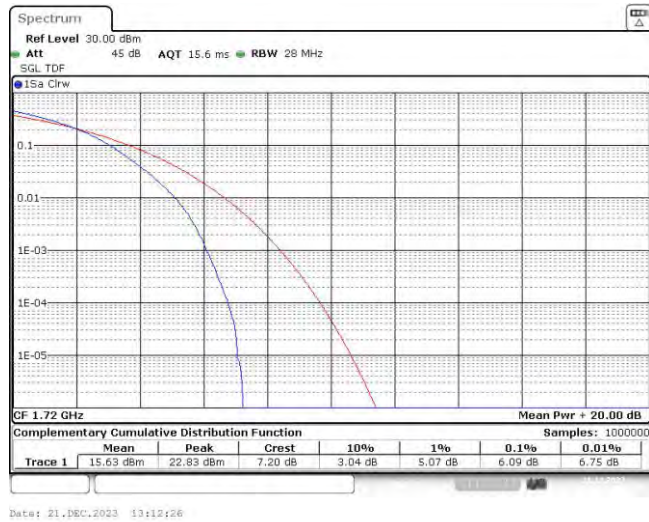

Band4-20MHz-QPSK-20300-100RB#0

Band4-20MHz-16QAM-20050-100RB#0

Band4-20MHz-16QAM-20175-100RB#0

Band4-20MHz-16QAM-20300-100RB#0

Date: 21.DEC.2023 19:13:08

Appendix C: 26dB Bandwidth and Occupied Bandwidth

Test Result