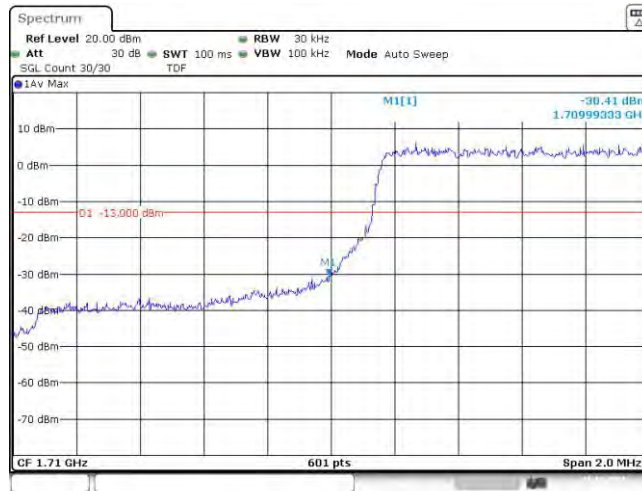

Test Graphs

Band4-1.4MHz-QPSK-19957-6RB#0

Date: 21.DEC.2023 11:57:03

Band4-1.4MHz-QPSK-20393-6RB#0

Date: 21.DEC.2023 11:58:11

Band4-1.4MHz-16QAM-19957-6RB#0

Date: 21.DEC.2023 11:58:01

Band4-1.4MHz-16QAM-20393-6RB#0