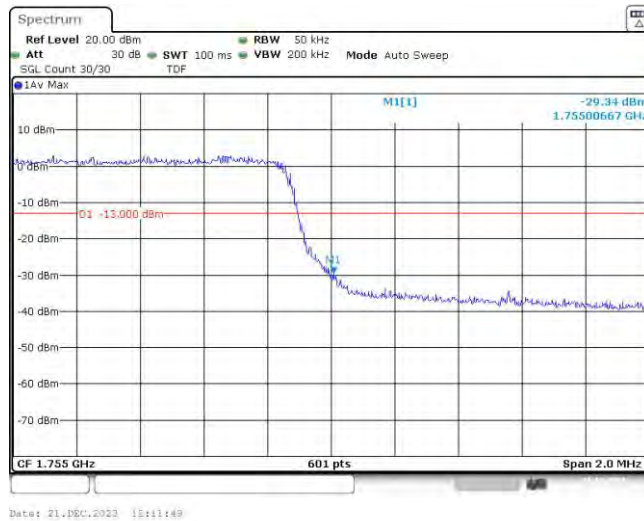

Band4-3MHz-QPSK-20385-15RB#0

Band4-3MHz-16QAM-19965-15RB#0