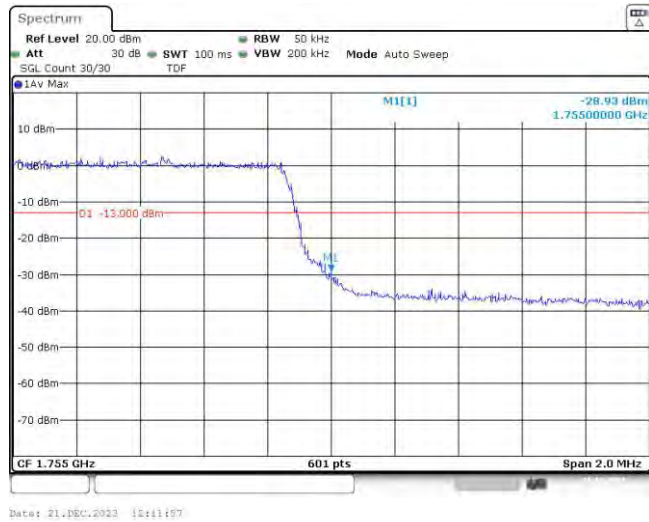

Band4-3MHz-16QAM-20385-15RB#0