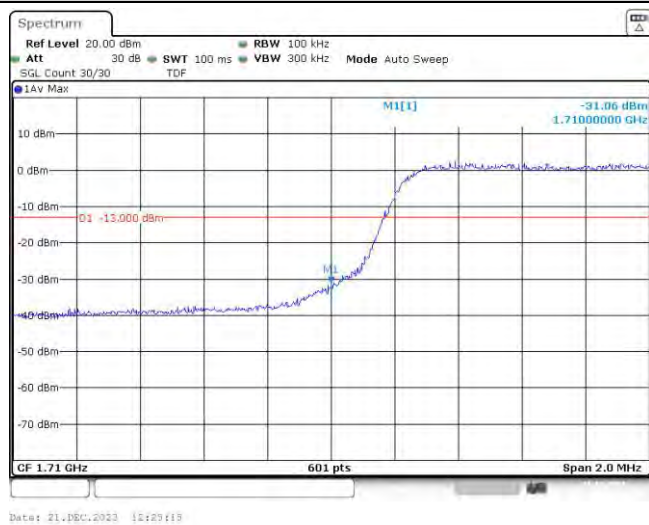

Band4-5MHz-QPSK-19975-25RB#0