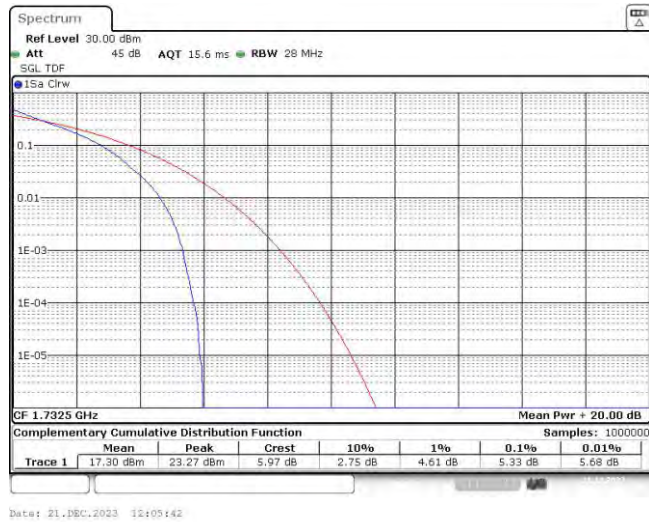

Test Graphs

Band4-1.4MHz-QPSK-19957-1RB#0

Date: 21.DEC.2023 12:04:42

Band4-1.4MHz-QPSK-19957-6RB#0

Date: 21.DEC.2023 12:05:01

Band4-1.4MHz-QPSK-20175-1RB#0

Band4-1.4MHz-QPSK-20175-6RB#0

Band4-1.4MHz-QPSK-20393-1RB#0