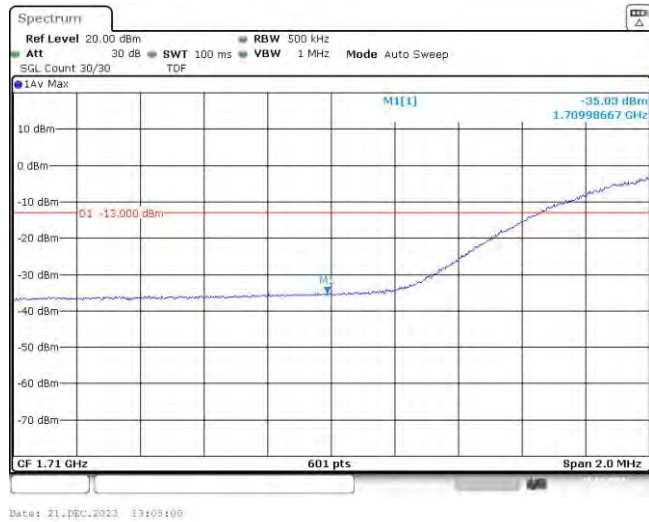

Band4-15MHz-16QAM-20325-75RB#0

Band4-20MHz-QPSK-20050-100RB#0

Band4-20MHz-QPSK-20300-100RB#0

Band4-20MHz-16QAM-20050-100RB#0

Band4-20MHz-16QAM-20300-100RB#0

Appendix E: Conducted Spurious Emission

Test Result