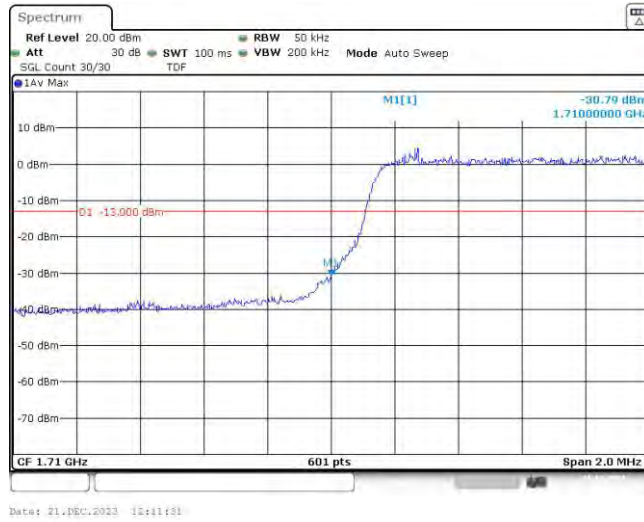

Band4-3MHz-QPSK-19965-15RB#0