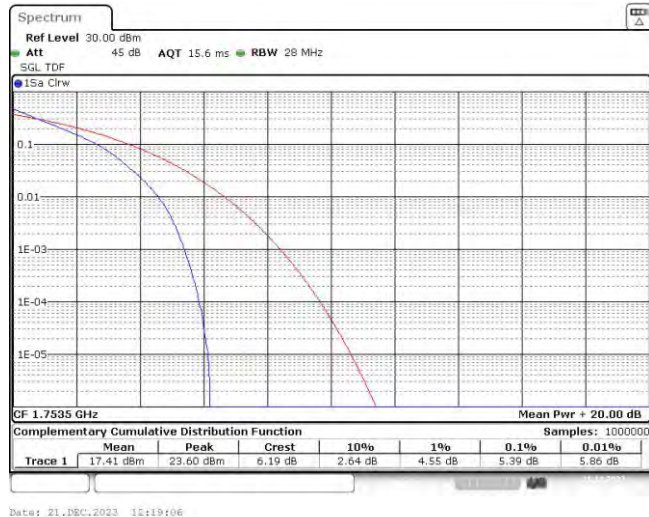

Band4-3MHz-QPSK-20385-15RB#0

Date: 21.DEC.2023 12:19:06