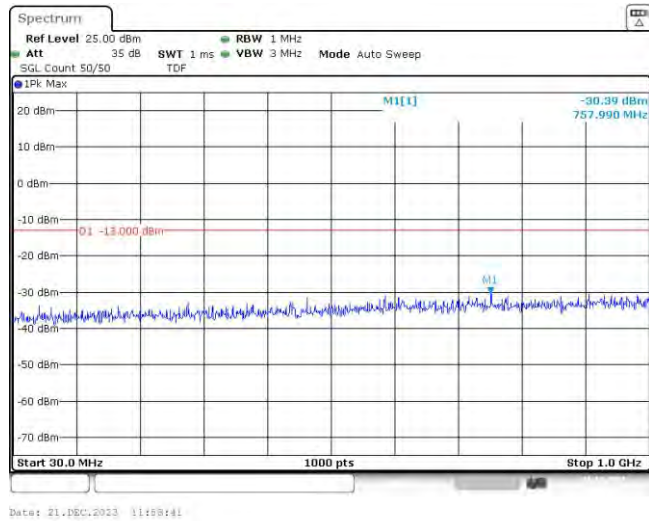

Test Graphs

Band4-1.4MHz-QPSK-19957-6RB#0-Range1:30~1000MHz