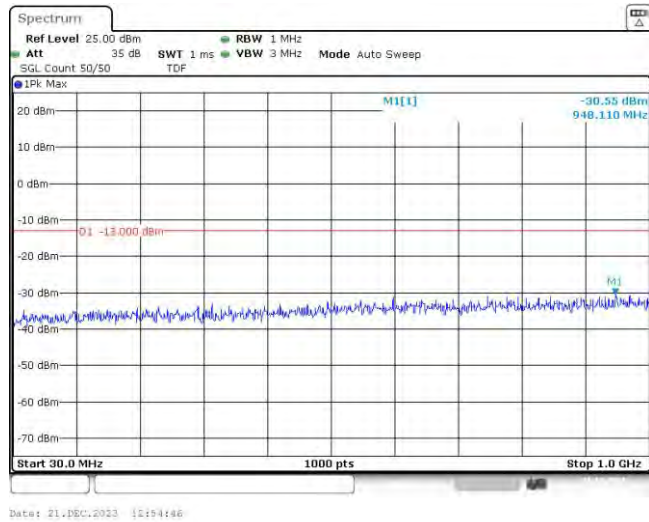

Band4-15MHz-16QAM-20325-75RB#0-Range1:30~1000MHz