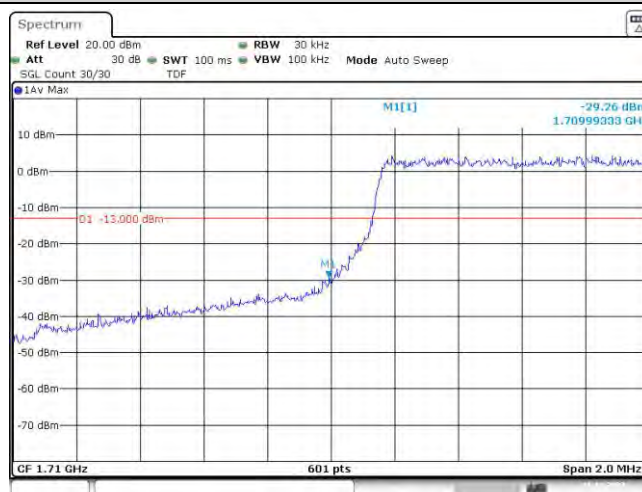

Test Graphs

Band4-1.4MHz-QPSK-19957-6RB#0

Date: 21.DEC.2023 11:57:03

Band4-1.4MHz-QPSK-20393-6RB#0

Date: 21.DEC.2023 11:58:11

Band4-1.4MHz-16QAM-19957-6RB#0

Date: 21.DEC.2023 11:58:01

Band4-1.4MHz-16QAM-20393-6RB#0