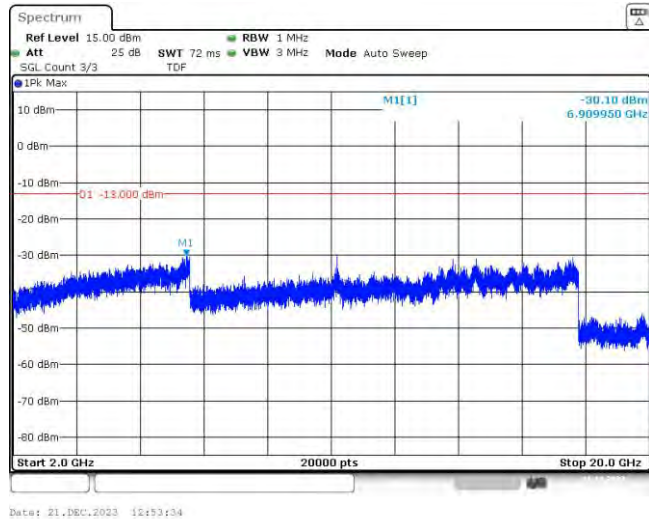

Band4-15MHz-QPSK-20175-75RB#0-Range3:2000~20000MHz