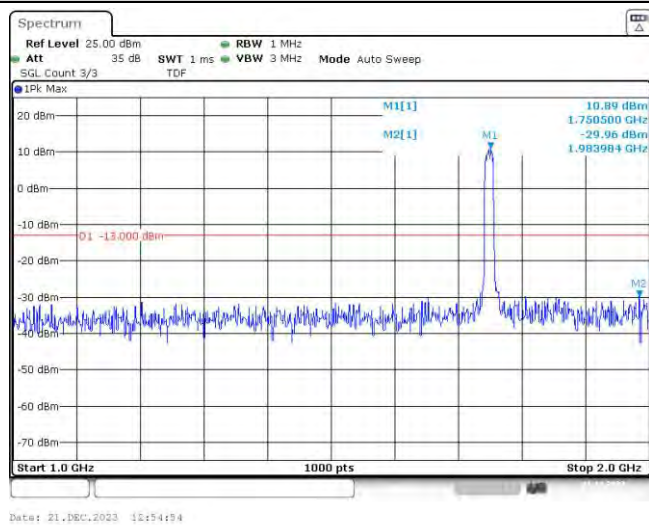

Band4-15MHz-16QAM-20325-75RB#0-Range2:1000~2000MHz