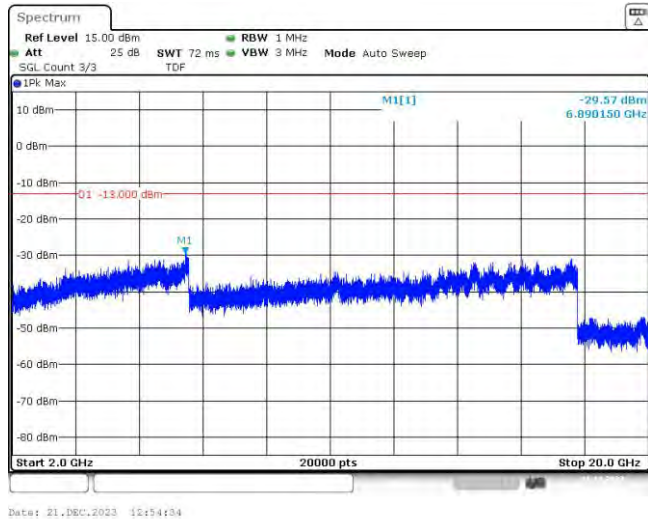

Band4-15MHz-QPSK-20175-75RB#0-Range3:2000~20000MHz

Band4-15MHz-QPSK-20325-75RB#0-Range1:30~1000MHz

Band4-15MHz-QPSK-20325-75RB#0-Range2:1000~2000MHz

Band4-15MHz-QPSK-20325-75RB#0-Range3:2000~20000MHz

Band4-15MHz-16QAM-20025-75RB#0-Range1:30~1000MHz