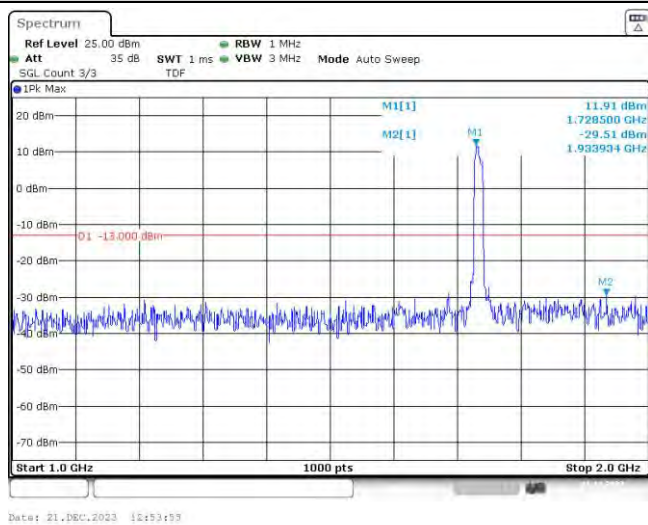

Band4-15MHz-16QAM-20025-75RB#0-Range2:1000~2000MHz

Band4-15MHz-16QAM-20025-75RB#0-Range3:2000~20000MHz

Band4-15MHz-16QAM-20175-75RB#0-Range1:30~1000MHz

Band4-15MHz-16QAM-20175-75RB#0-Range2:1000~2000MHz

Band4-15MHz-16QAM-20175-75RB#0-Range3:2000~20000MHz