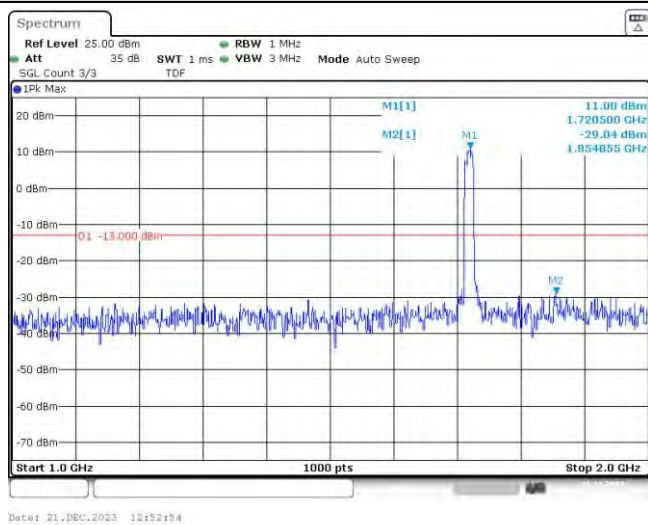

Band4-15MHz-16QAM-20025-75RB#0-Range2:1000~2000MHz