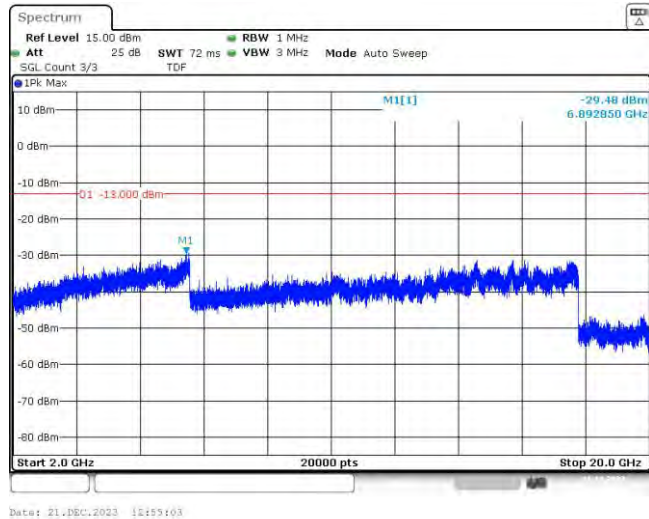

Band4-15MHz-16QAM-20325-75RB#0-Range3:2000~20000MHz