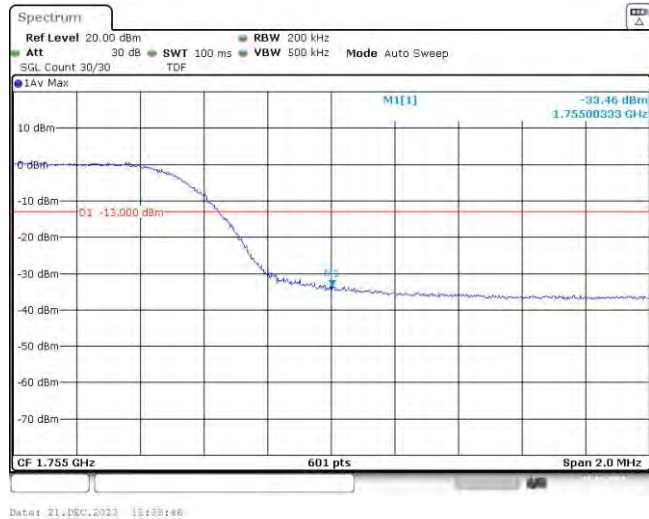

Band4-10MHz-QPSK-20000-50RB#0

Band4-10MHz-QPSK-20350-50RB#0

Band4-10MHz-16QAM-20000-50RB#0

Band4-10MHz-16QAM-20350-50RB#0

Band4-15MHz-QPSK-20025-75RB#0

Band4-15MHz-QPSK-20325-75RB#0

Band4-15MHz-16QAM-20025-75RB#0