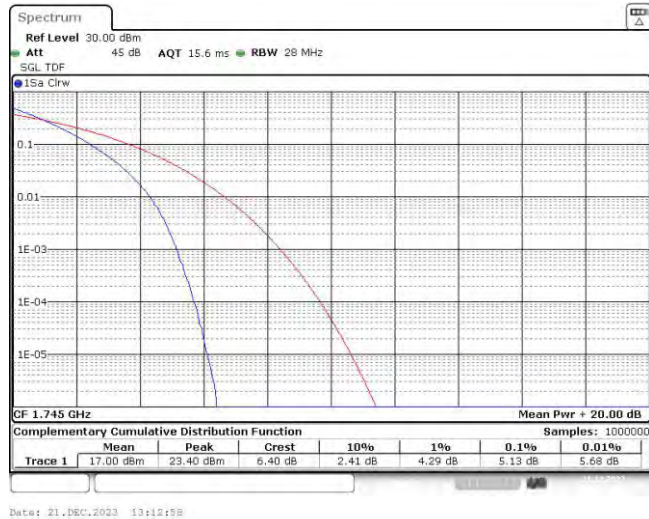

Band4-20MHz-QPSK-20300-100RB#0

Band4-20MHz-16QAM-20050-100RB#0

Band4-20MHz-16QAM-20175-100RB#0

Band4-20MHz-16QAM-20300-100RB#0

Date: 21.DEC.2023 19:13:08

Appendix C: 26dB Bandwidth and Occupied Bandwidth

Test Result