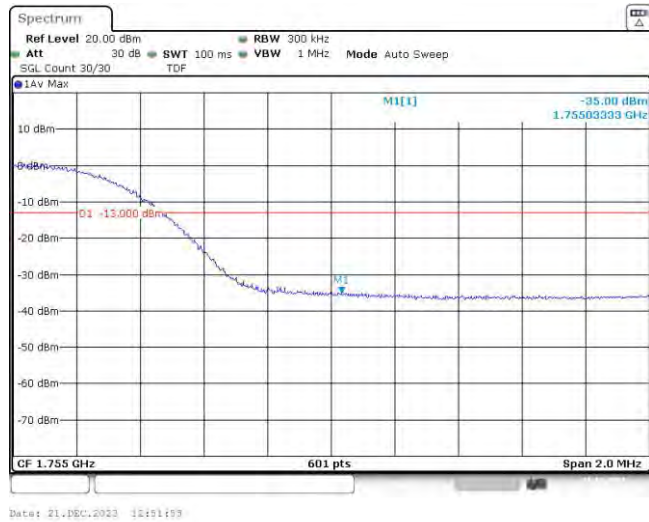

Band4-15MHz-16QAM-20325-75RB#0