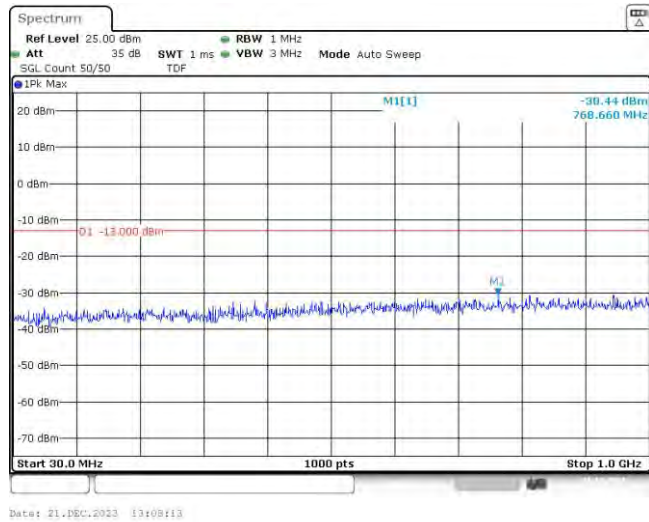

Band4-20MHz-16QAM-20300-100RB#0-Range1:30~1000MHz