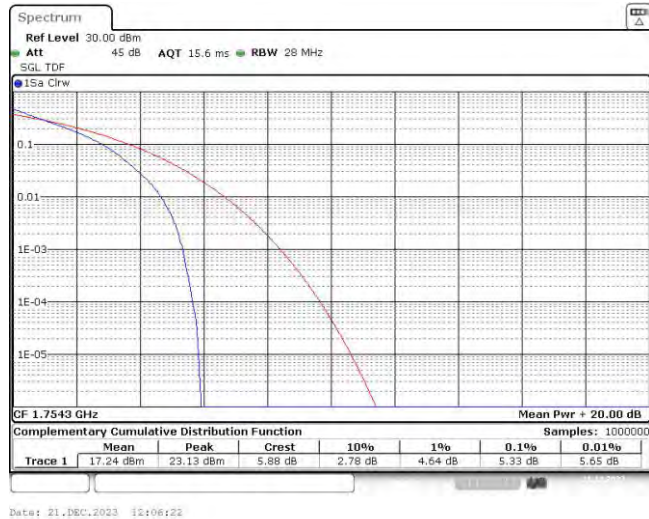

Band4-1.4MHz-QPSK-20393-6RB#0