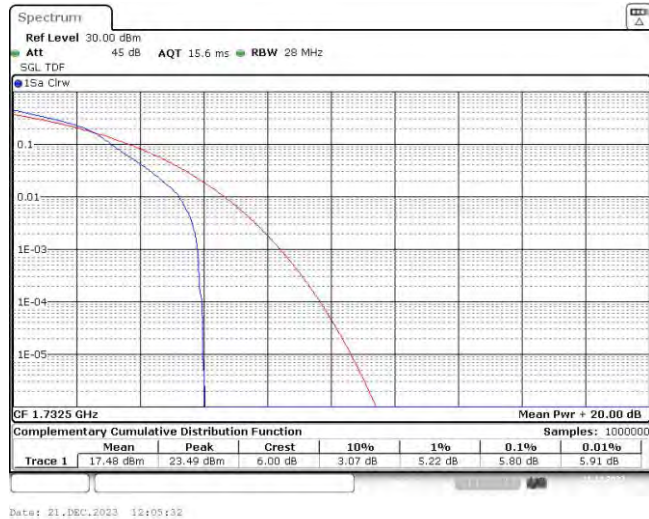

Band4-1.4MHz-16QAM-20175-1RB#0