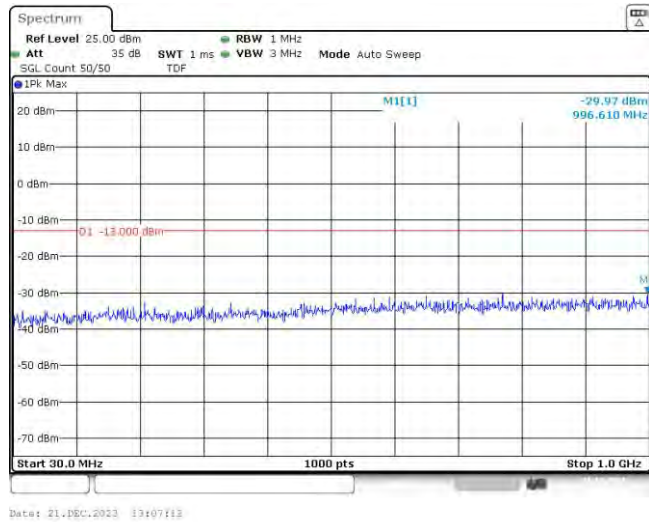

Band4-20MHz-16QAM-20175-100RB#0-Range1:30~1000MHz