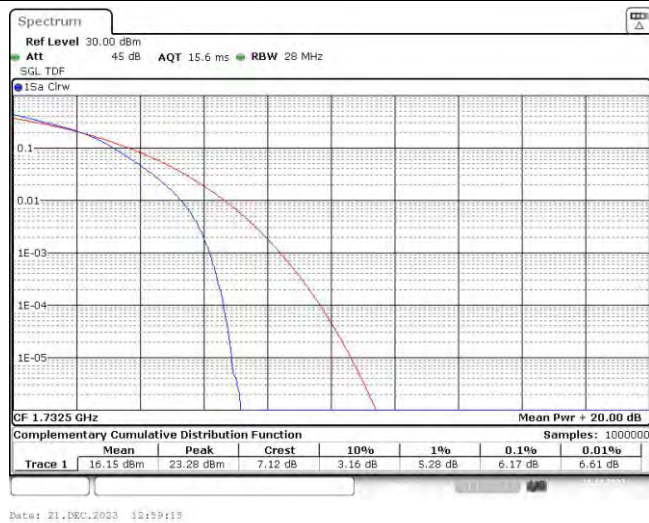

Band4-15MHz-16QAM-20175-75RB#0