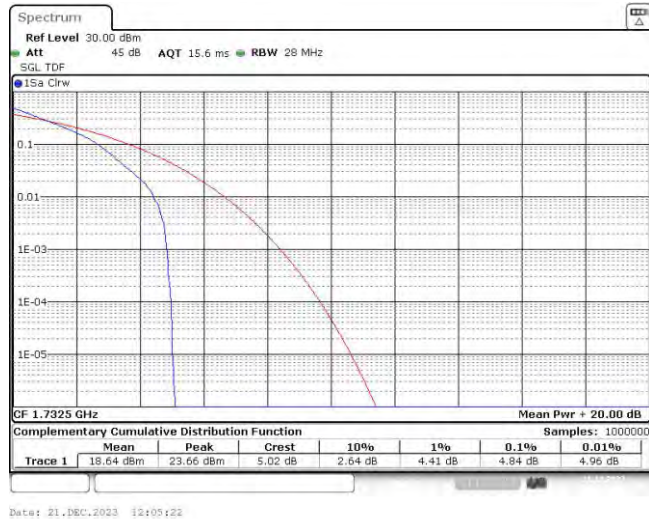

Test Graphs

Band4-1.4MHz-QPSK-19957-1RB#0

Date: 21.DEC.2023 12:04:42

Band4-1.4MHz-QPSK-19957-6RB#0

Date: 21.DEC.2023 12:05:01

Band4-1.4MHz-QPSK-20175-1RB#0

Band4-1.4MHz-QPSK-20175-6RB#0

Band4-1.4MHz-QPSK-20393-1RB#0