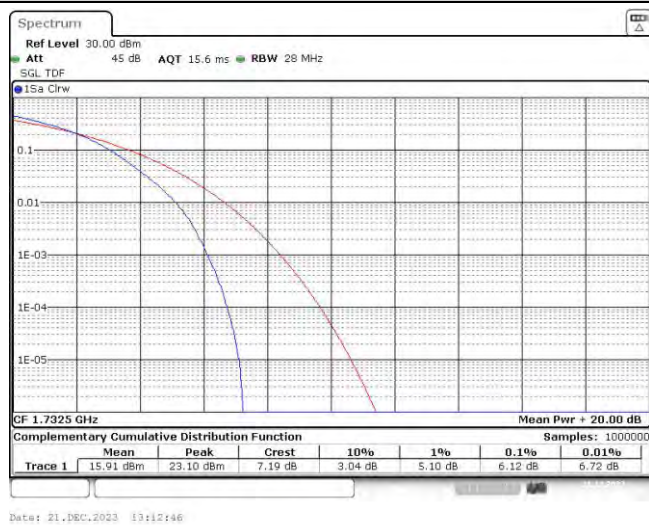

Band4-20MHz-QPSK-20300-100RB#0

Band4-20MHz-16QAM-20050-100RB#0

Band4-20MHz-16QAM-20175-100RB#0

Band4-20MHz-16QAM-20300-100RB#0

Date: 21.DEC.2023 19:13:08

Appendix C: 26dB Bandwidth and Occupied Bandwidth

Test Result