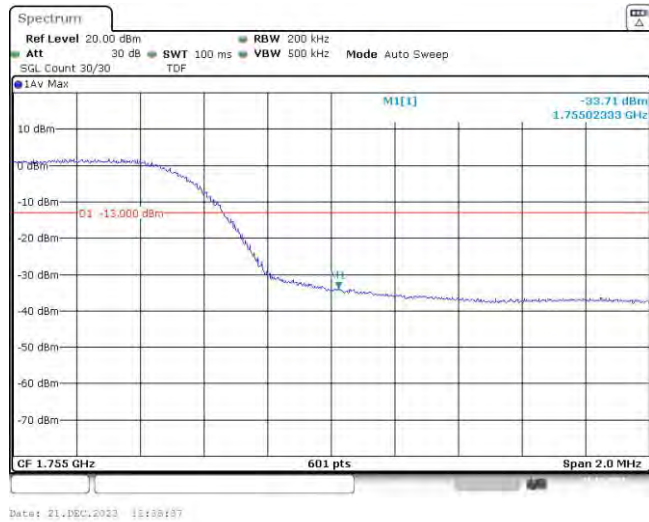

Band4-10MHz-QPSK-20350-50RB#0