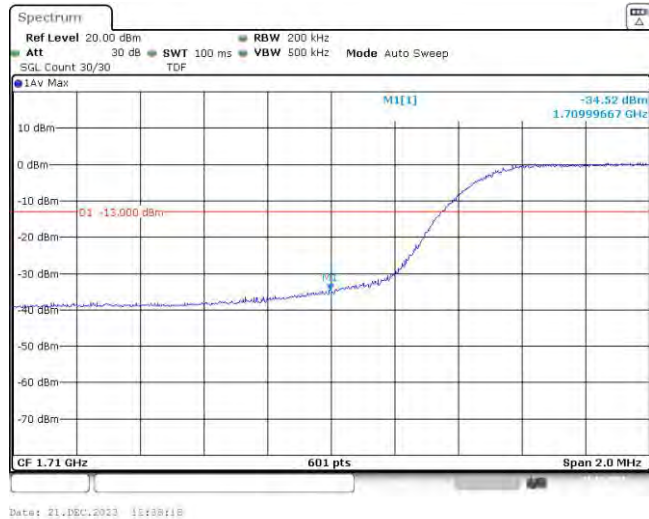

Band4-10MHz-QPSK-20000-50RB#0