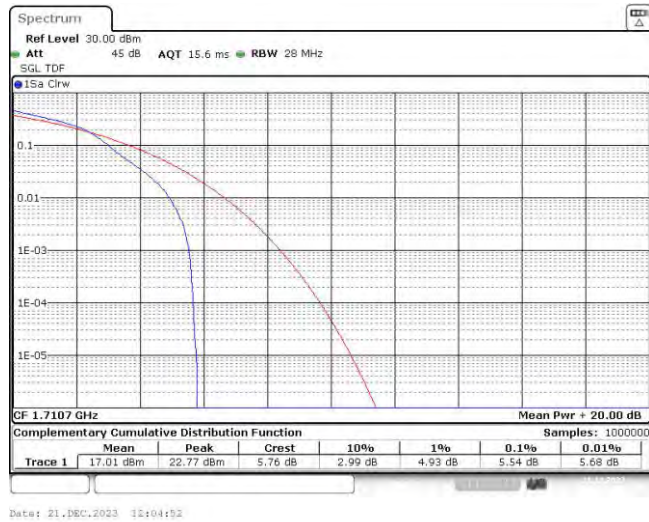

Band4-1.4MHz-16QAM-19957-1RB#0