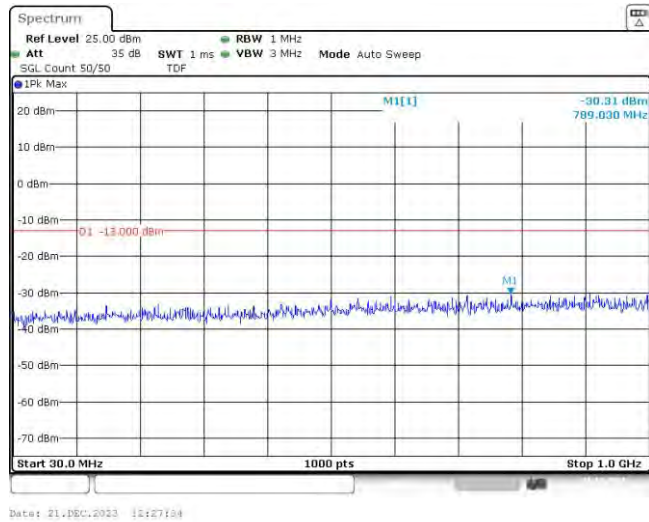

Band4-5MHz-16QAM-20175-25RB#0-Range1:30~1000MHz