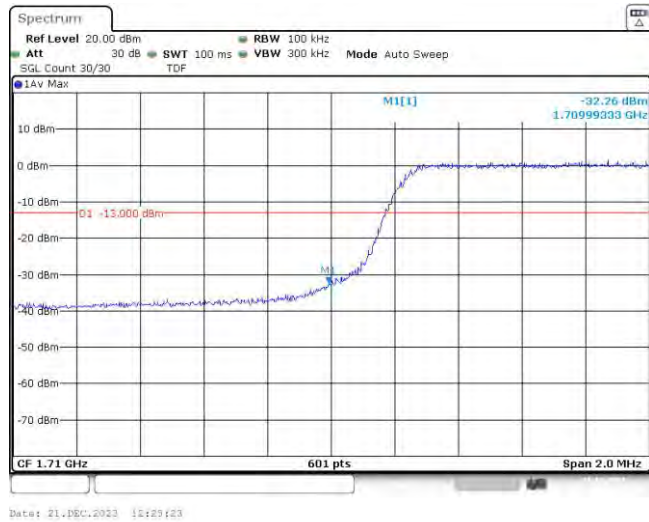

Band4-5MHz-16QAM-19975-25RB#0