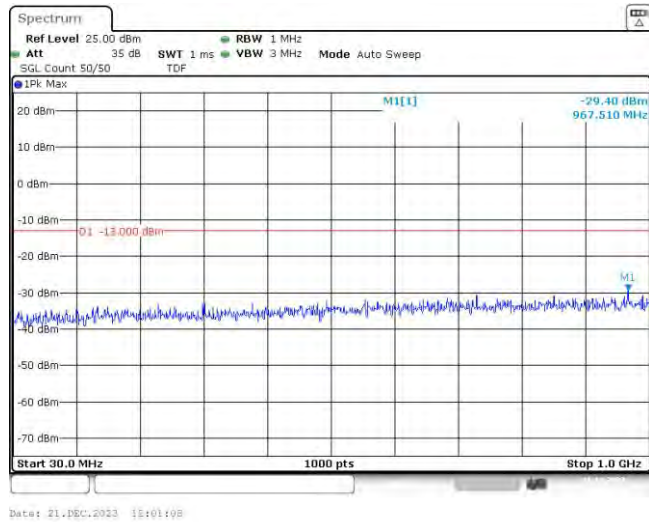

Band4-1.4MHz-16QAM-20393-6RB#0-Range1:30~1000MHz