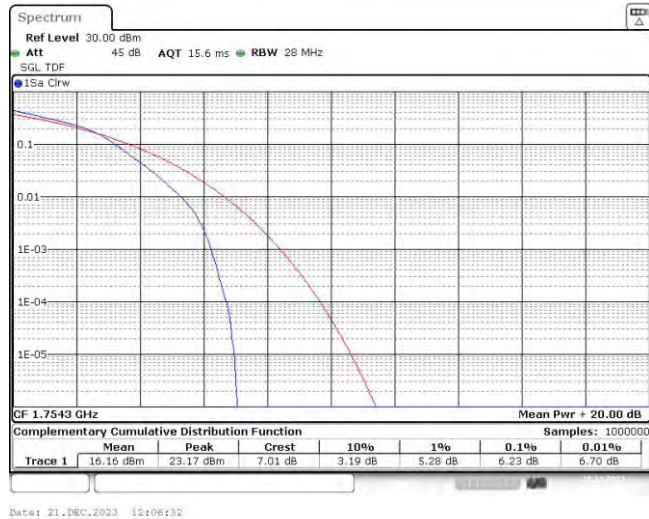

Band4-1.4MHz-16QAM-20393-6RB#0