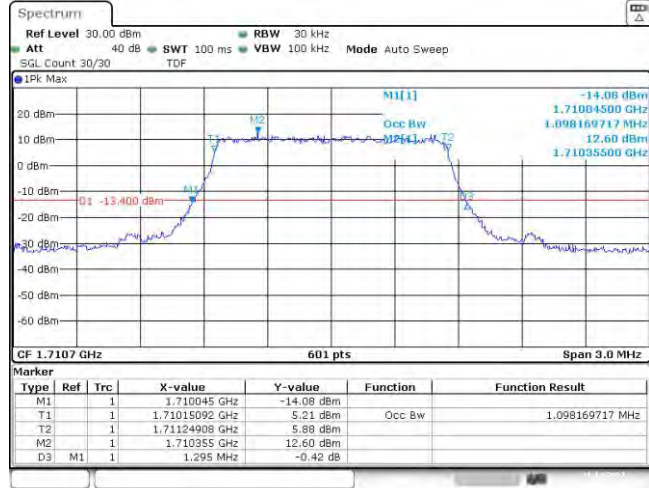

Test Graphs

Band4-1.4MHz-QPSK-19957-6RB#0

Date: 21.DEC.2023 11:56:42