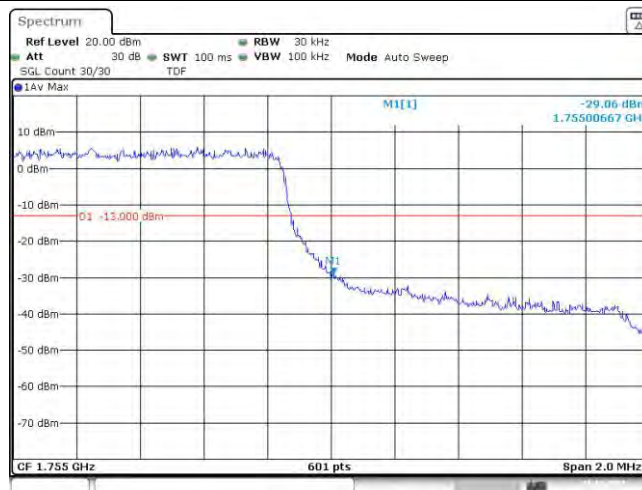

Test Graphs

Band4-1.4MHz-QPSK-19957-6RB#0

Date: 21.DEC.2023 11:57:03

Band4-1.4MHz-QPSK-20393-6RB#0

Date: 21.DEC.2023 11:58:11

Band4-1.4MHz-16QAM-19957-6RB#0

Date: 21.DEC.2023 11:58:01

Band4-1.4MHz-16QAM-20393-6RB#0