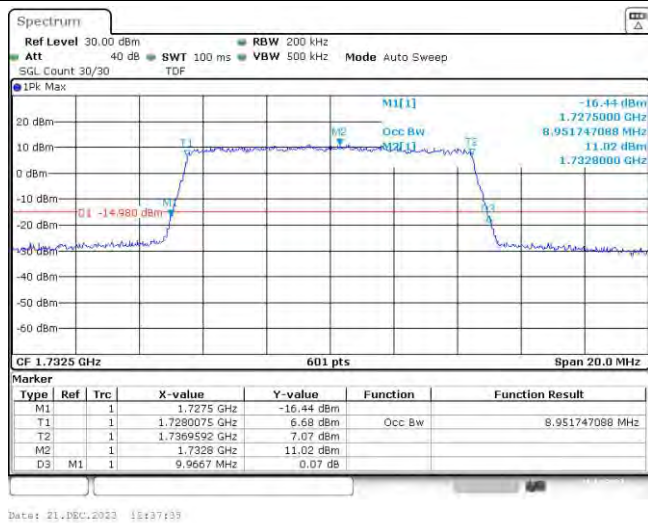

Band4-10MHz-16QAM-20175-50RB#0

Band4-10MHz-16QAM-20350-50RB#0