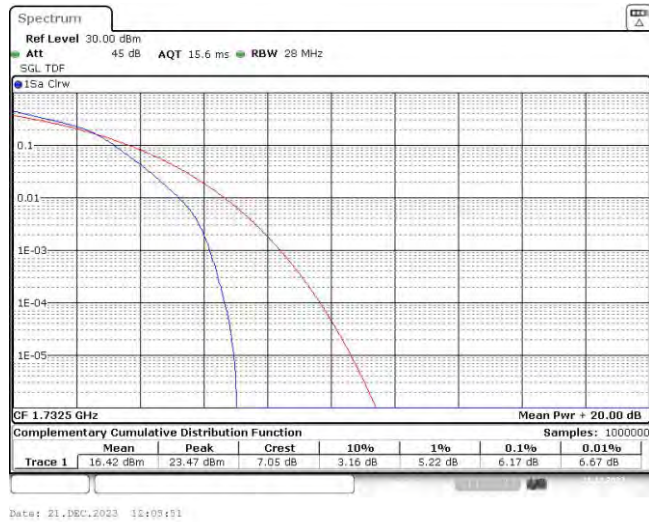

Band4-1.4MHz-16QAM-20175-6RB#0