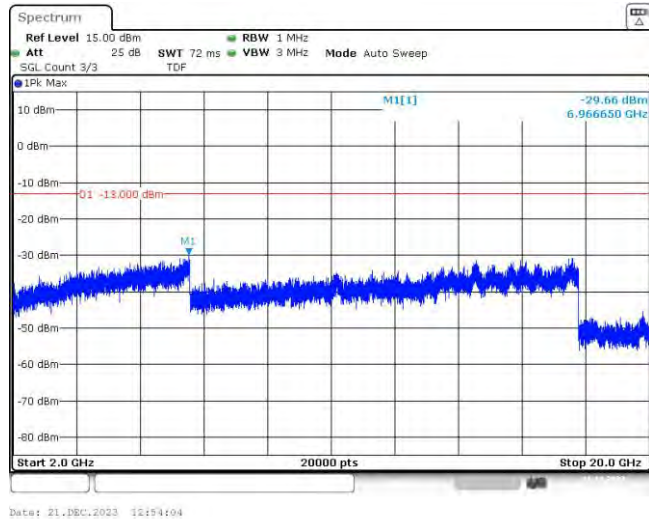

Band4-15MHz-16QAM-20025-75RB#0-Range2:1000~2000MHz

Band4-15MHz-16QAM-20025-75RB#0-Range3:2000~20000MHz

Band4-15MHz-16QAM-20175-75RB#0-Range1:30~1000MHz

Band4-15MHz-16QAM-20175-75RB#0-Range2:1000~2000MHz

Band4-15MHz-16QAM-20175-75RB#0-Range3:2000~20000MHz