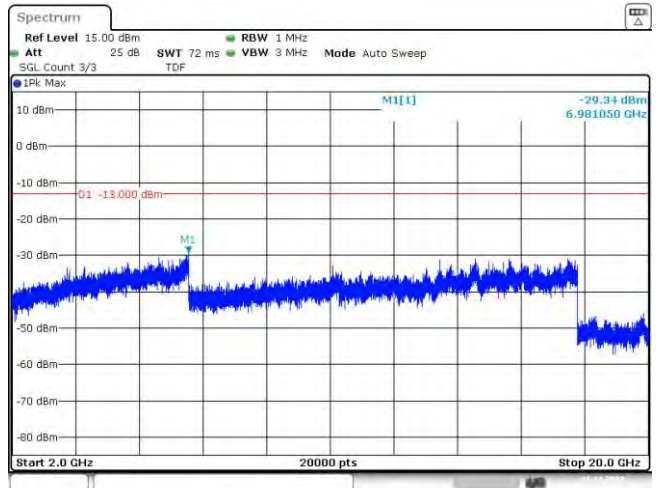

Band4-20MHz-16QAM-20300-100RB#0-Range3:2000~20000MHz

Date: 21.Dec.2023 13:08:50