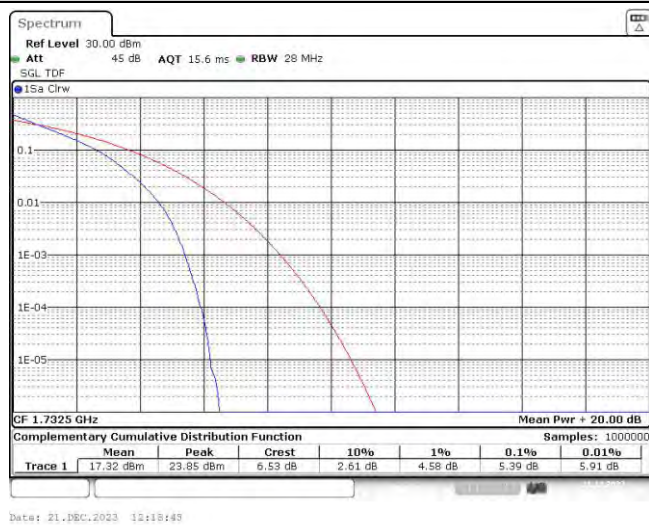

Band4-3MHz-QPSK-20175-15RB#0