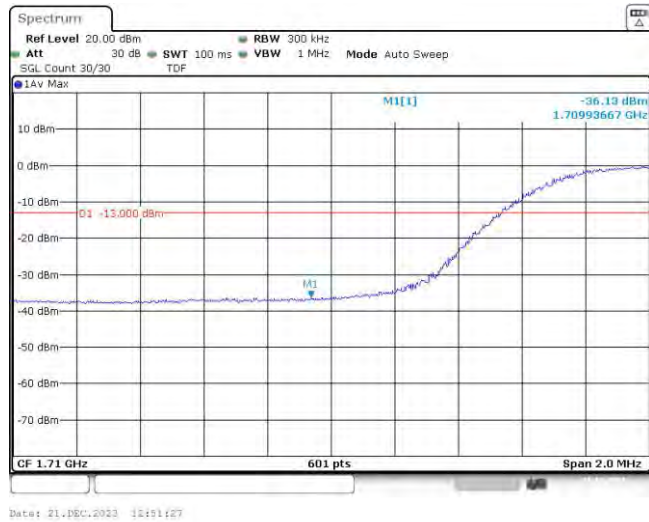

Band4-10MHz-QPSK-20000-50RB#0

Band4-10MHz-QPSK-20350-50RB#0

Band4-10MHz-16QAM-20000-50RB#0

Band4-10MHz-16QAM-20350-50RB#0

Band4-15MHz-QPSK-20025-75RB#0

Band4-15MHz-QPSK-20325-75RB#0

Band4-15MHz-16QAM-20025-75RB#0