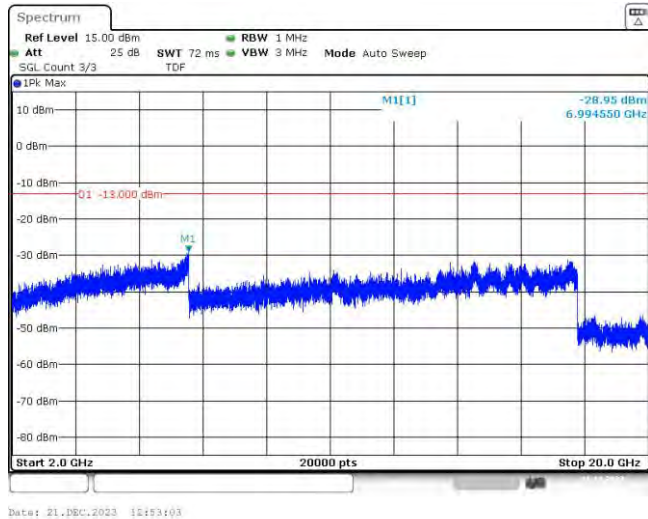

Band4-15MHz-16QAM-20025-75RB#0-Range3:2000~20000MHz