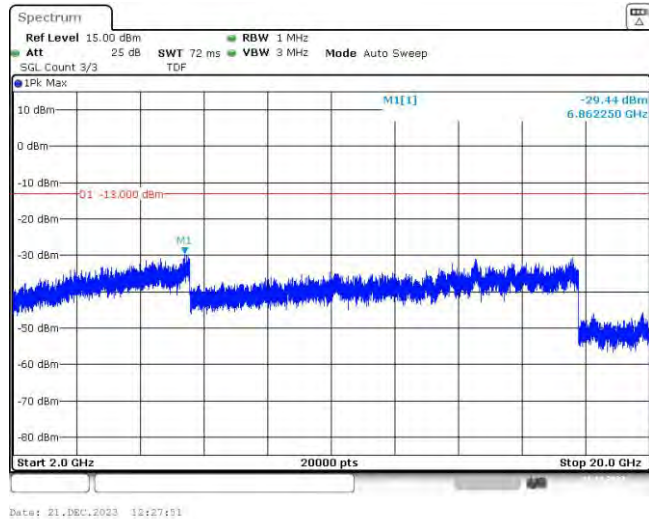

Band4-5MHz-16QAM-20175-25RB#0-Range3:2000~20000MHz