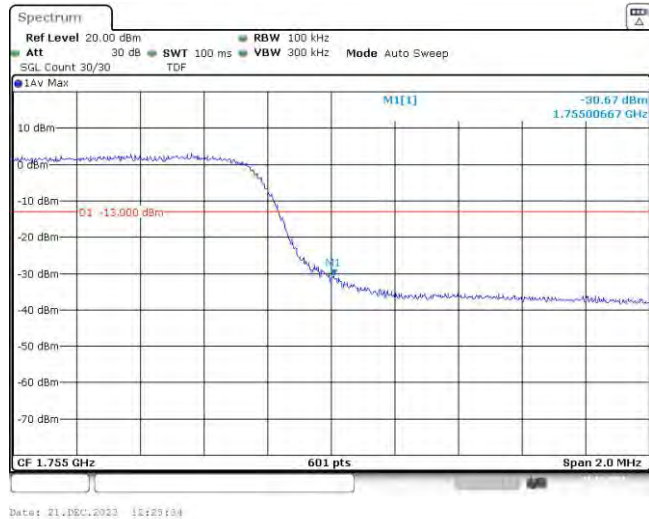

Band4-5MHz-QPSK-20375-25RB#0