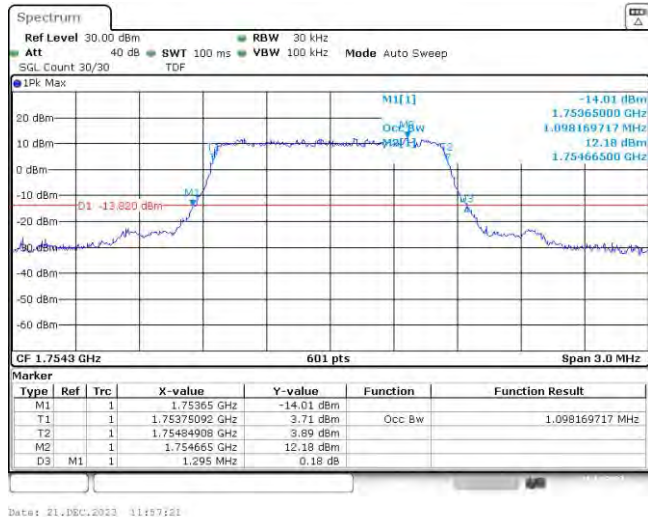

Band4-1.4MHz-16QAM-19957-6RB#0

Band4-1.4MHz-16QAM-20175-6RB#0

Band4-1.4MHz-16QAM-20393-6RB#0