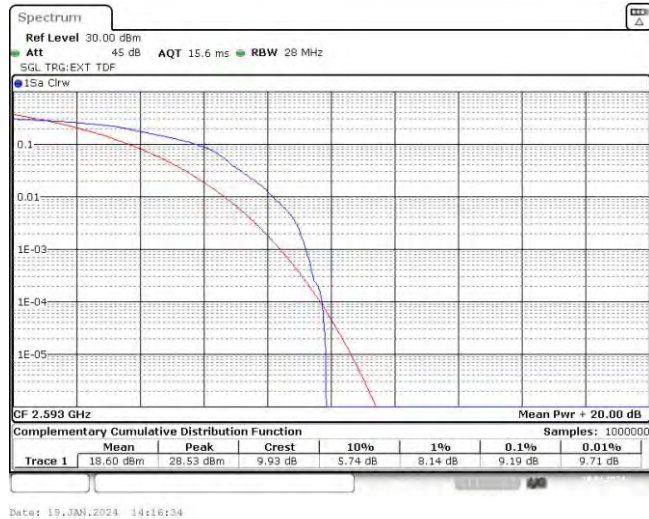

Band41-5MHz-16QAM-40620-1RB#0

Band41-5MHz-16QAM-40620-25RB#0