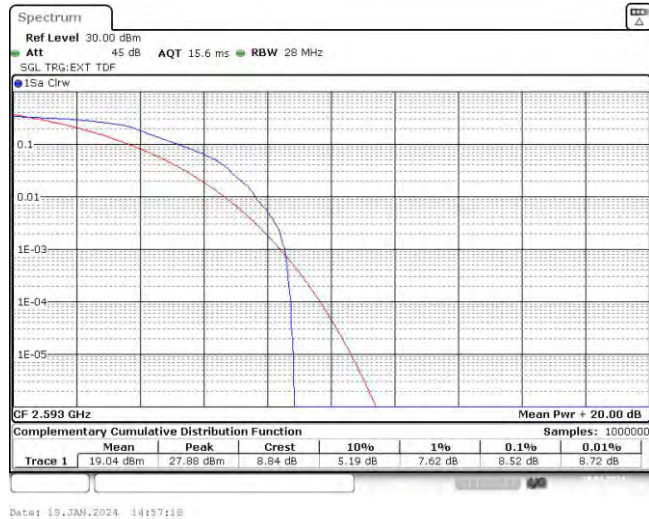

Band41-10MHz-16QAM-40620-50RB#0

Band41-10MHz-16QAM-41540-1RB#0

Band41-10MHz-16QAM-41540-50RB#0

Band41-15MHz-QPSK-39725-1RB#0

Band41-15MHz-QPSK-39725-75RB#0

Band41-15MHz-QPSK-40620-1RB#0

Band41-15MHz-QPSK-40620-75RB#0