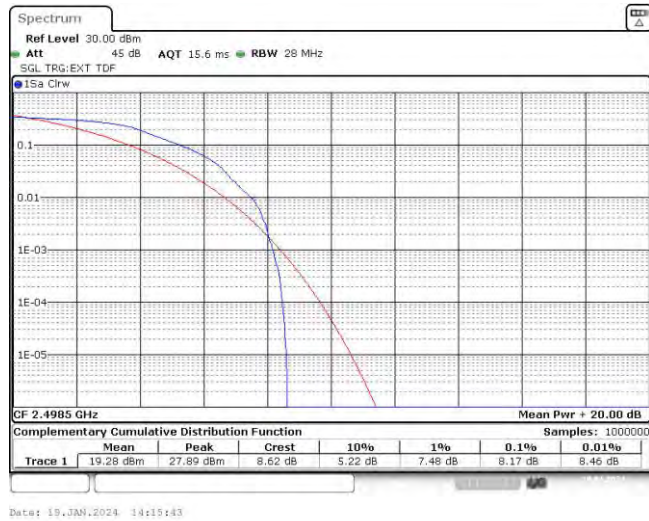

Test Graphs

Band41-5MHz-QPSK-39675-1RB#0