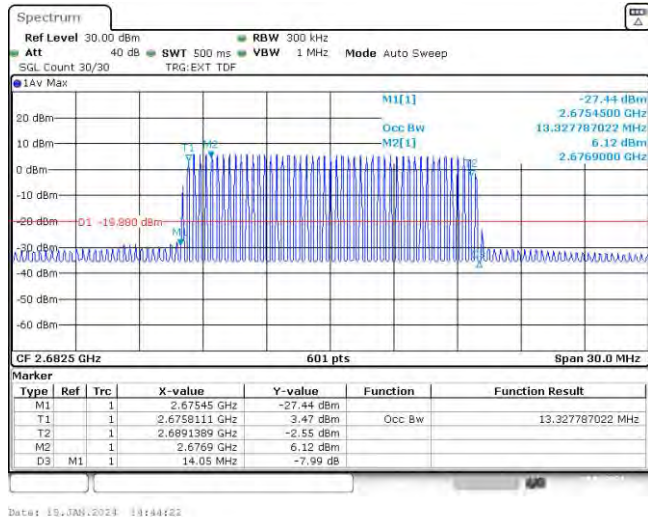

Band41-15MHz-16QAM-39725-75RB#0

Band41-15MHz-16QAM-40620-75RB#0

Band41-15MHz-16QAM-41515-75RB#0