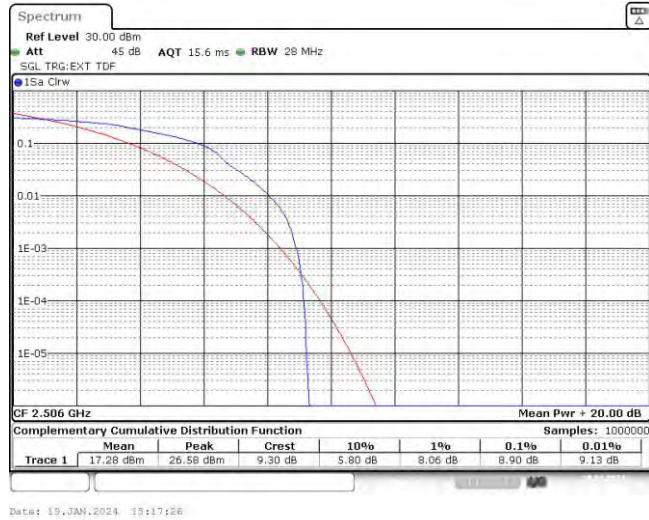

Band41-20MHz-16QAM-39750-1RB#0

Band41-20MHz-16QAM-39750-100RB#0