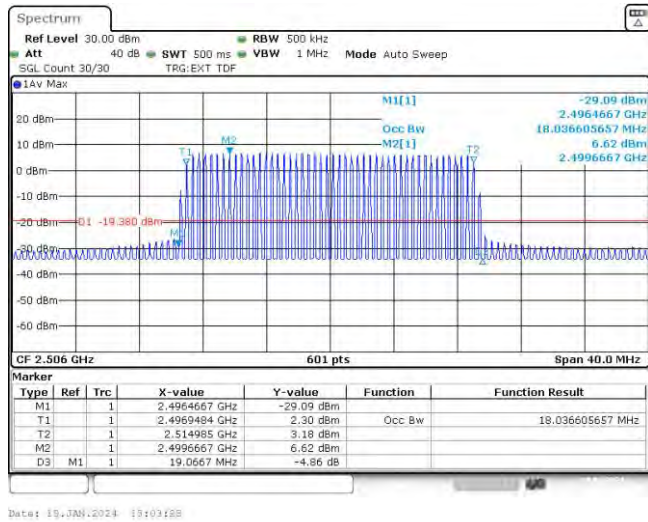

Band41-15MHz-QPSK-39725-75RB#0

Band41-15MHz-QPSK-40620-75RB#0

Band41-15MHz-QPSK-41515-75RB#0

Band41-15MHz-16QAM-39725-75RB#0

Band41-15MHz-16QAM-40620-75RB#0

Band41-15MHz-16QAM-41515-75RB#0

Band41-20MHz-QPSK-39750-100RB#0