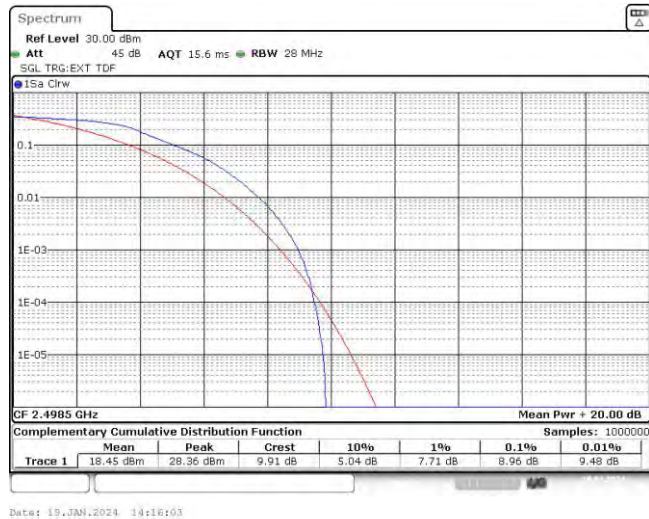

Band41-5MHz-QPSK-39675-25RB#0

Band41-5MHz-QPSK-40620-1RB#0