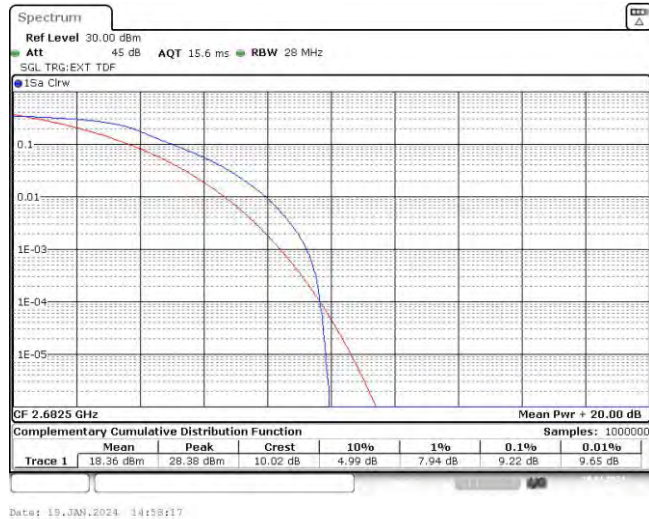

Band41-15MHz-QPSK-41515-75RB#0

Band41-15MHz-16QAM-39725-1RB#0