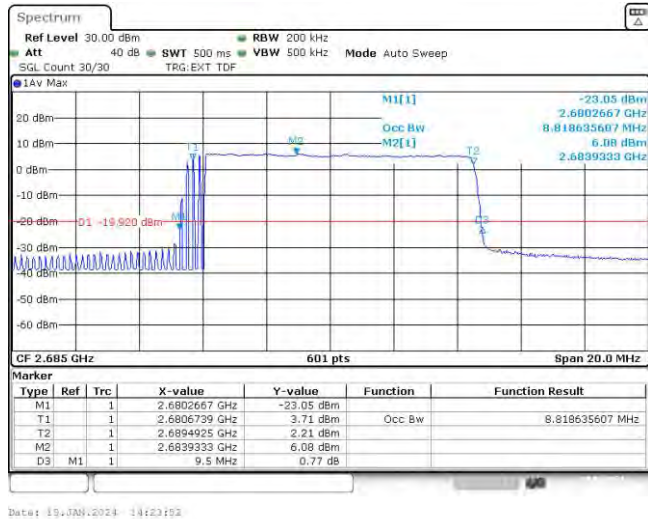

Band41-10MHz-16QAM-39700-50RB#0

Band41-10MHz-16QAM-40620-50RB#0

Band41-10MHz-16QAM-41540-50RB#0