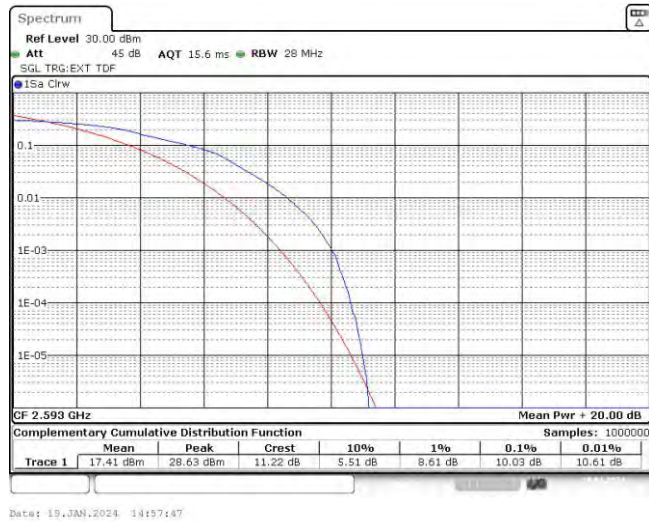

Band41-15MHz-QPSK-41515-1RB#0

Band41-15MHz-QPSK-41515-75RB#0

Band41-15MHz-16QAM-39725-1RB#0

Band41-15MHz-16QAM-39725-75RB#0

Band41-15MHz-16QAM-40620-1RB#0

Band41-15MHz-16QAM-40620-75RB#0

Band41-15MHz-16QAM-41515-1RB#0