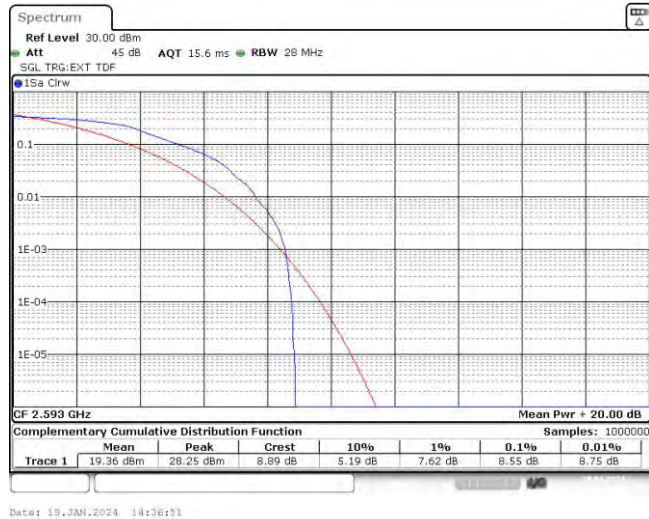

Band41-10MHz-QPSK-40620-1RB#0

Band41-10MHz-QPSK-40620-50RB#0