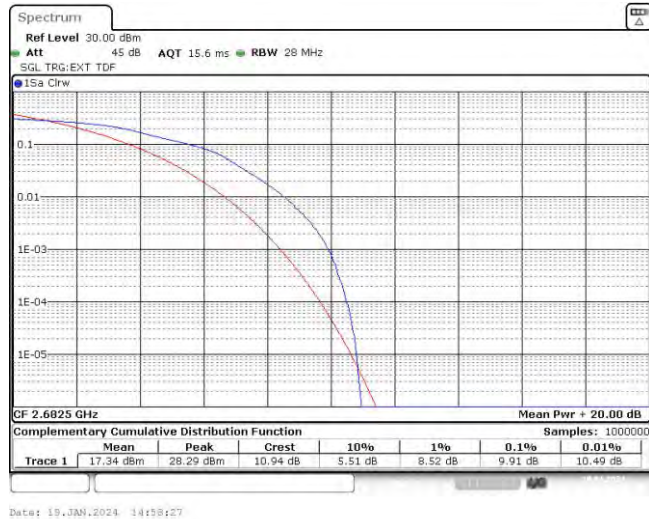

Band41-15MHz-16QAM-41515-75RB#0

Band41-20MHz-QPSK-39750-1RB#0