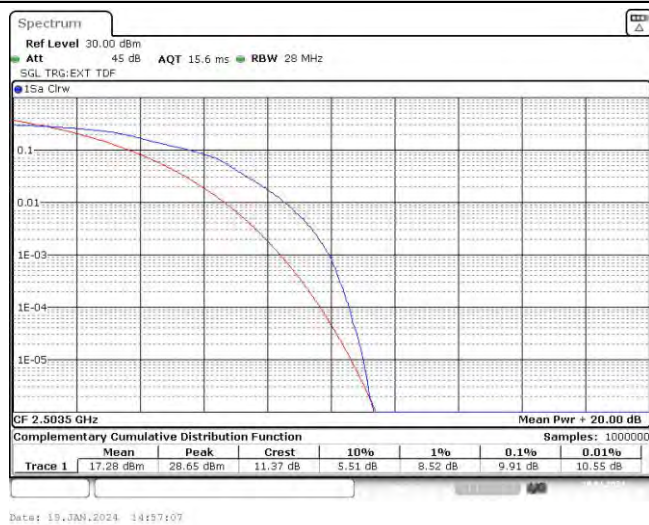

Band41-15MHz-QPSK-41515-1RB#0

Band41-15MHz-QPSK-41515-75RB#0

Band41-15MHz-16QAM-39725-1RB#0

Band41-15MHz-16QAM-39725-75RB#0

Band41-15MHz-16QAM-40620-1RB#0

Band41-15MHz-16QAM-40620-75RB#0

Band41-15MHz-16QAM-41515-1RB#0