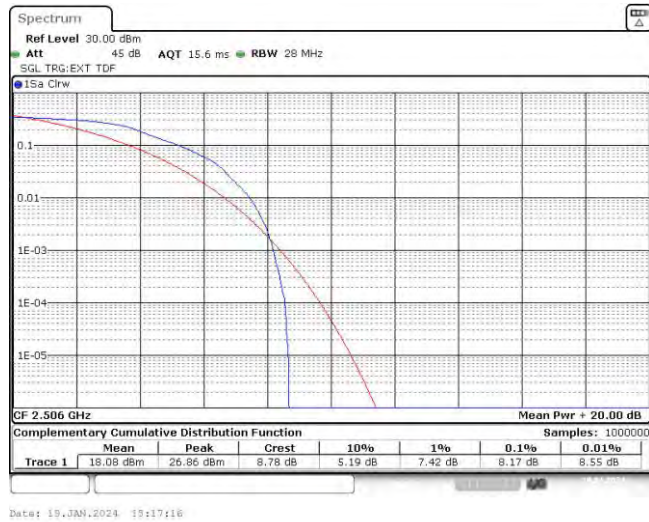

Band41-20MHz-QPSK-39750-1RB#0

Band41-20MHz-QPSK-39750-100RB#0