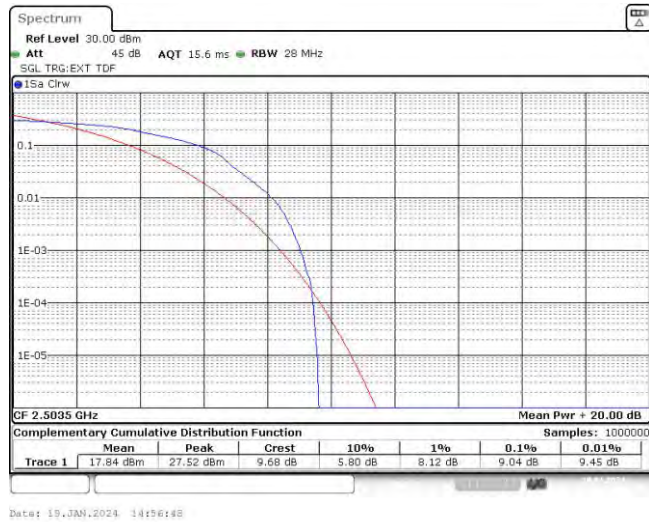

Band41-15MHz-16QAM-39725-1RB#0

Band41-15MHz-16QAM-39725-75RB#0