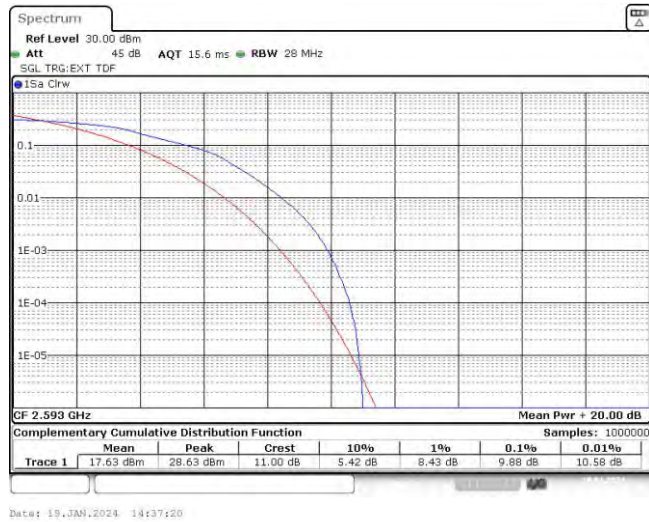

Band41-10MHz-16QAM-40620-50RB#0

Band41-10MHz-16QAM-41540-1RB#0