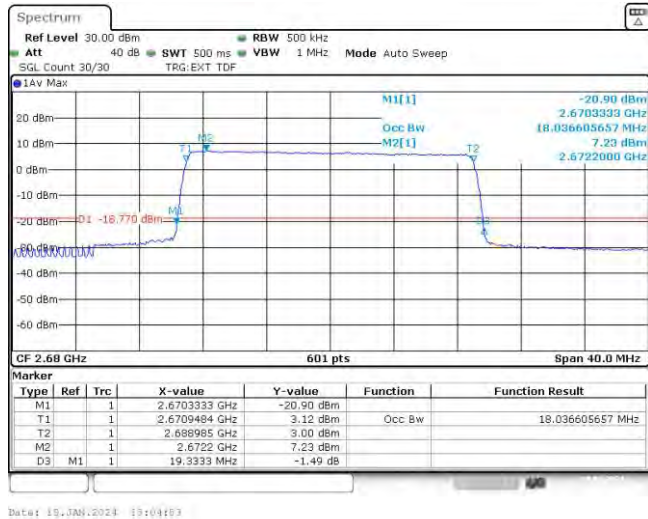

Band41-20MHz-16QAM-39750-100RB#0

Band41-20MHz-16QAM-40620-100RB#0

Band41-20MHz-16QAM-41490-100RB#0