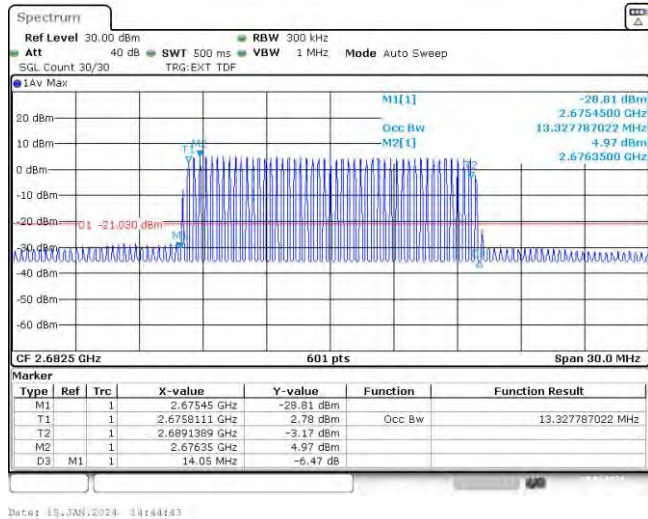

Band41-15MHz-QPSK-39725-75RB#0

Band41-15MHz-QPSK-40620-75RB#0

Band41-15MHz-QPSK-41515-75RB#0

Band41-15MHz-16QAM-39725-75RB#0

Band41-15MHz-16QAM-40620-75RB#0

Band41-15MHz-16QAM-41515-75RB#0

Band41-20MHz-QPSK-39750-100RB#0