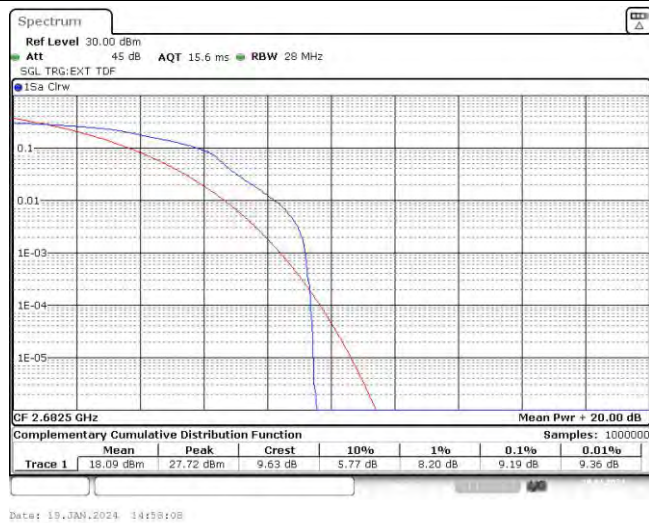

Band41-15MHz-QPSK-41515-1RB#0

Band41-15MHz-QPSK-41515-75RB#0

Band41-15MHz-16QAM-39725-1RB#0

Band41-15MHz-16QAM-39725-75RB#0

Band41-15MHz-16QAM-40620-1RB#0

Band41-15MHz-16QAM-40620-75RB#0

Band41-15MHz-16QAM-41515-1RB#0