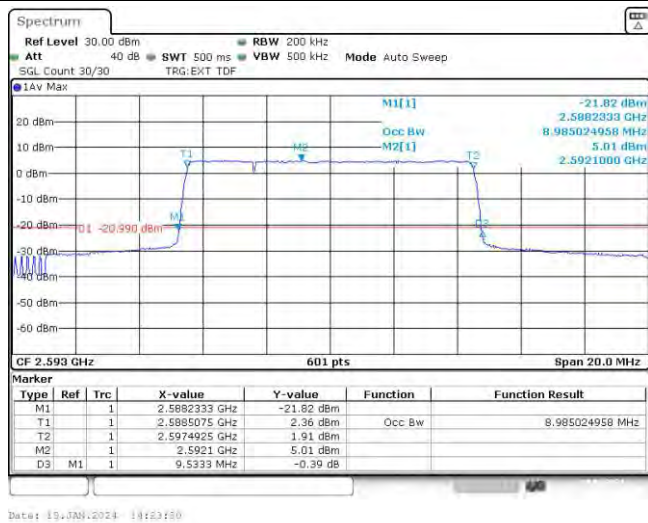

Band41-10MHz-16QAM-40620-50RB#0

Band41-10MHz-16QAM-41540-50RB#0