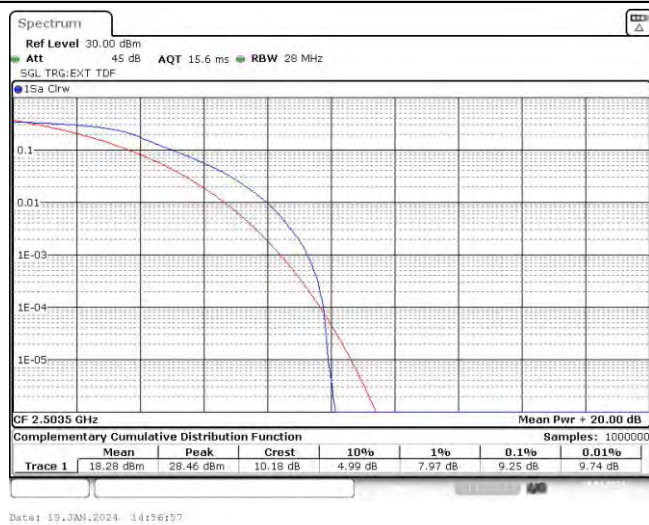

Band41-10MHz-16QAM-40620-50RB#0

Band41-10MHz-16QAM-41540-1RB#0

Band41-10MHz-16QAM-41540-50RB#0

Band41-15MHz-QPSK-39725-1RB#0

Band41-15MHz-QPSK-39725-75RB#0

Band41-15MHz-QPSK-40620-1RB#0

Band41-15MHz-QPSK-40620-75RB#0