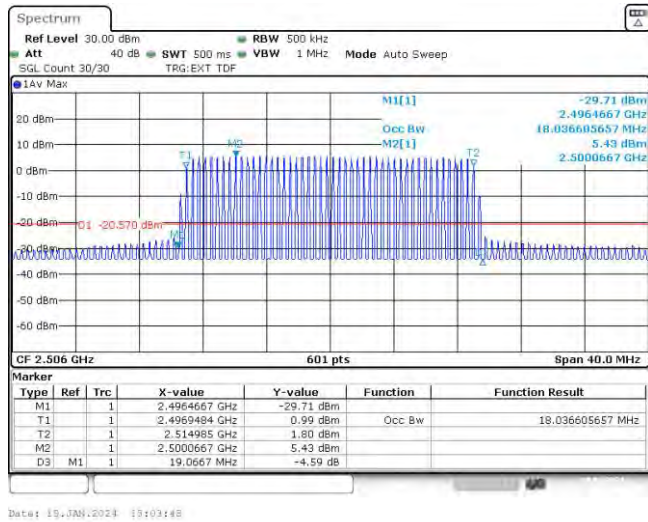

Band41-20MHz-16QAM-39750-100RB#0