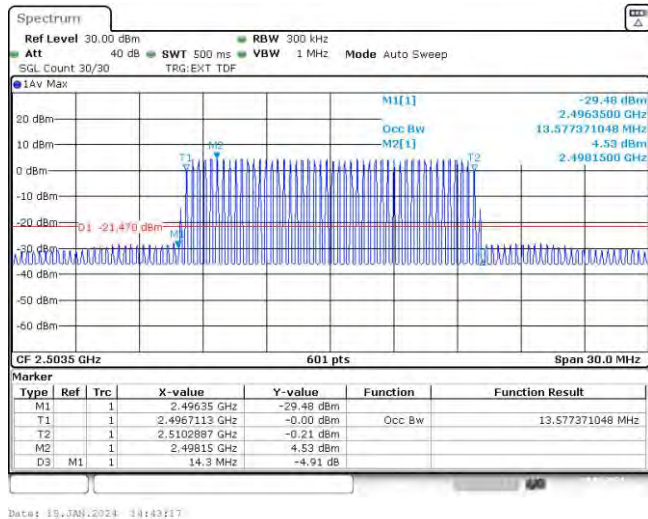

Band41-15MHz-QPSK-39725-75RB#0

Band41-15MHz-QPSK-40620-75RB#0

Band41-15MHz-QPSK-41515-75RB#0

Band41-15MHz-16QAM-39725-75RB#0

Band41-15MHz-16QAM-40620-75RB#0

Band41-15MHz-16QAM-41515-75RB#0

Band41-20MHz-QPSK-39750-100RB#0