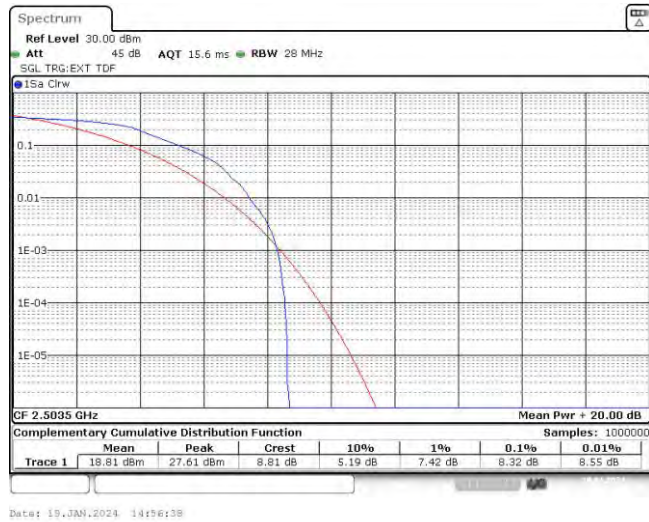

Band41-10MHz-16QAM-40620-50RB#0

Band41-10MHz-16QAM-41540-1RB#0

Band41-10MHz-16QAM-41540-50RB#0

Band41-15MHz-QPSK-39725-1RB#0

Band41-15MHz-QPSK-39725-75RB#0

Band41-15MHz-QPSK-40620-1RB#0

Band41-15MHz-QPSK-40620-75RB#0