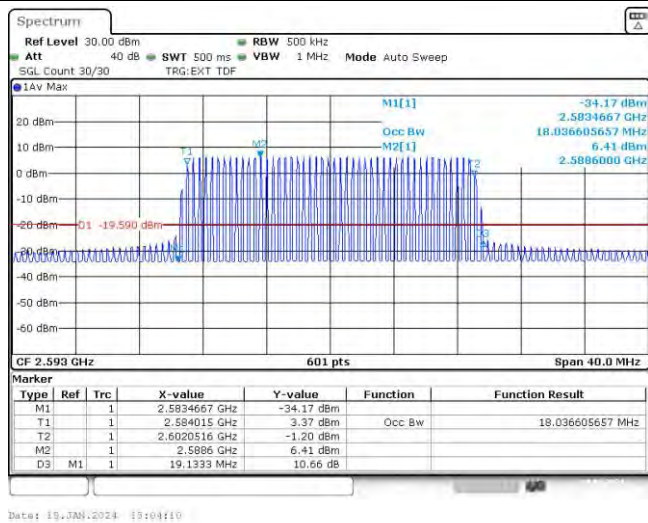

Band41-20MHz-QPSK-40620-100RB#0

Band41-20MHz-QPSK-41490-100RB#0