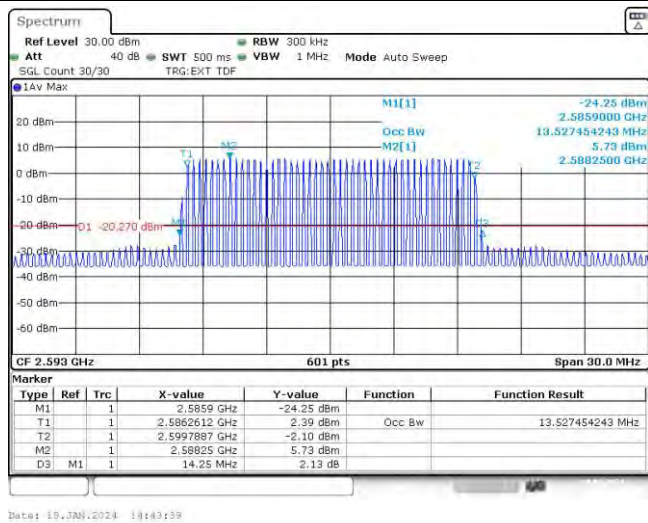

Band41-15MHz-QPSK-40620-75RB#0

Band41-15MHz-QPSK-41515-75RB#0