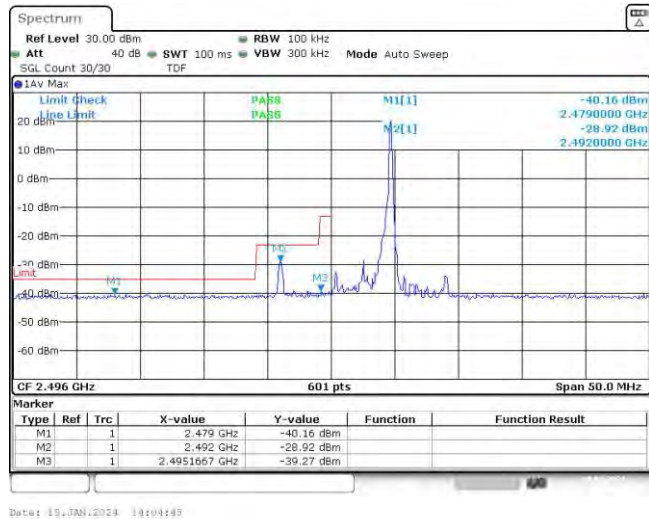

Band41-5MHz-QPSK-39675-1RB#24

Band41-5MHz-QPSK-39675-25RB#0