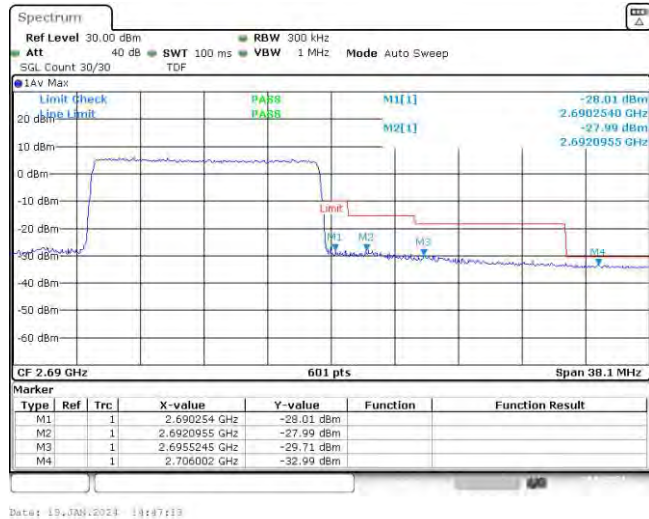

Band41-20MHz-QPSK-39750-1RB#0

Band41-20MHz-QPSK-39750-1RB#99

Band41-20MHz-QPSK-39750-100RB#0