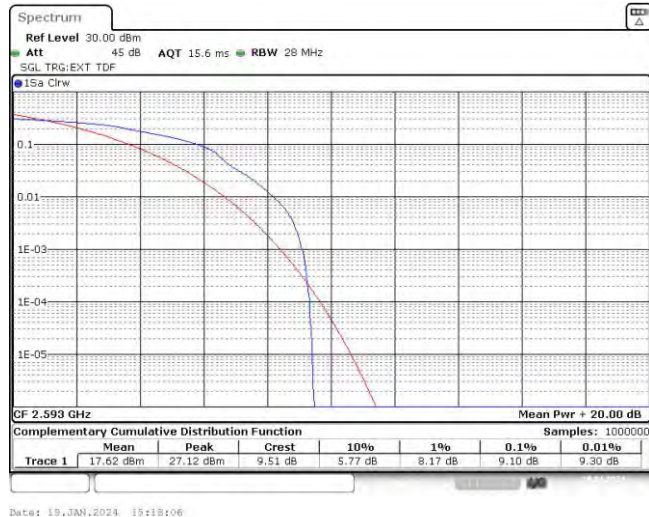

Band41-20MHz-16QAM-40620-1RB#0

Band41-20MHz-16QAM-40620-100RB#0