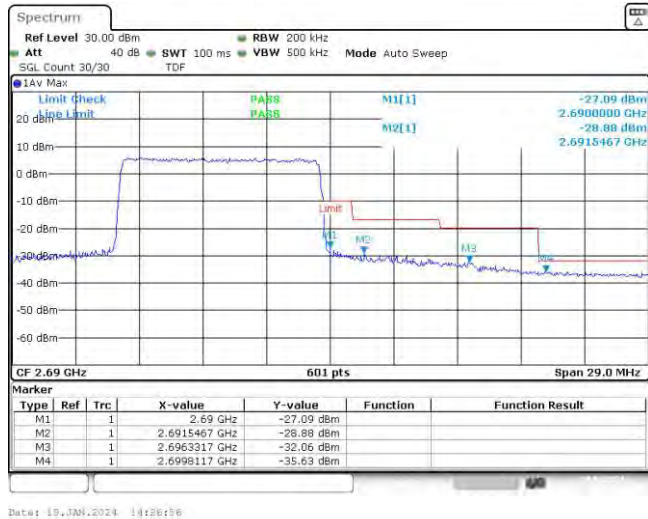

Band41-15MHz-QPSK-39725-1RB#0

Band41-15MHz-QPSK-39725-1RB#74

Band41-15MHz-QPSK-39725-75RB#0