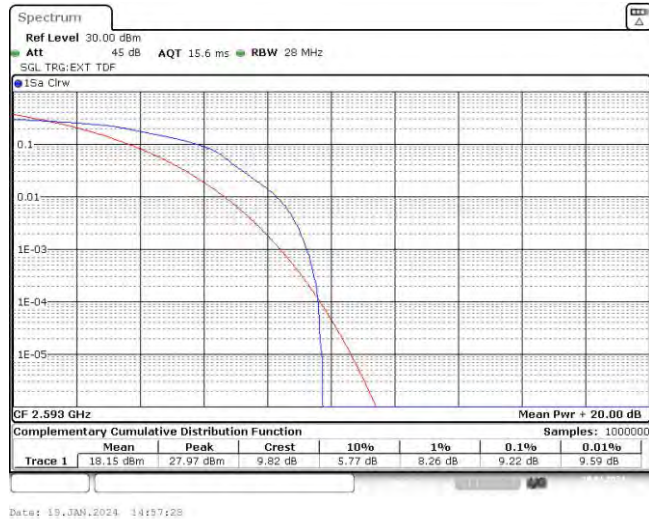

Band41-15MHz-QPSK-41515-1RB#0

Band41-15MHz-QPSK-41515-75RB#0

Band41-15MHz-16QAM-39725-1RB#0

Band41-15MHz-16QAM-39725-75RB#0

Band41-15MHz-16QAM-40620-1RB#0

Band41-15MHz-16QAM-40620-75RB#0

Band41-15MHz-16QAM-41515-1RB#0