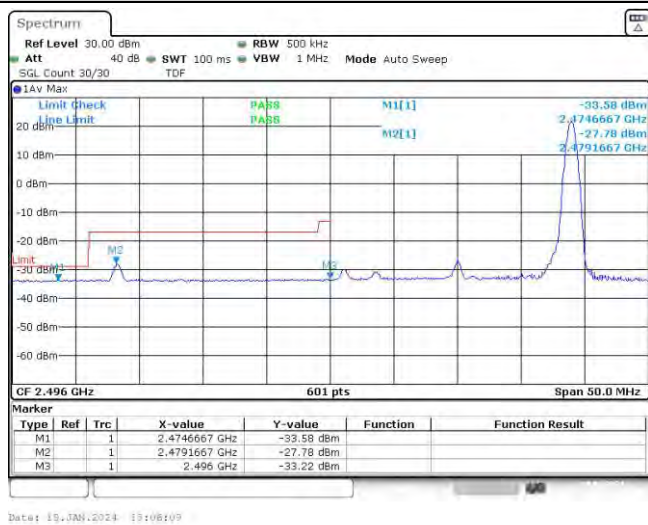

Band41-20MHz-16QAM-39750-1RB#99

Band41-20MHz-16QAM-39750-100RB#0