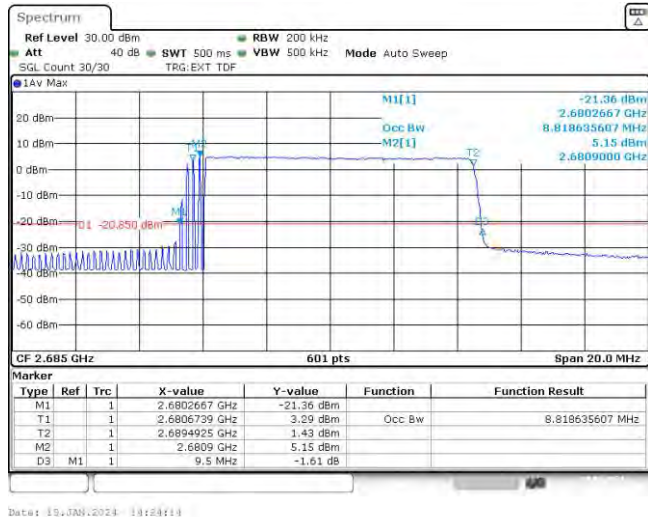

Band41-15MHz-QPSK-39725-75RB#0

Band41-15MHz-QPSK-40620-75RB#0

Band41-15MHz-QPSK-41515-75RB#0