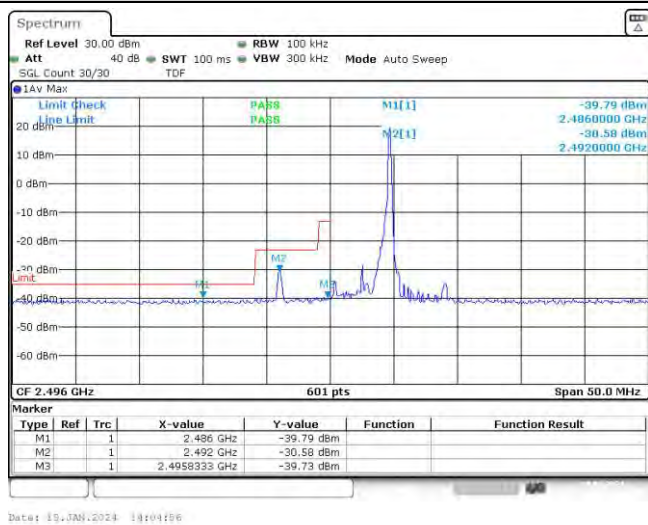

Band41-5MHz-16QAM-39675-1RB#24

Band41-5MHz-16QAM-39675-25RB#0