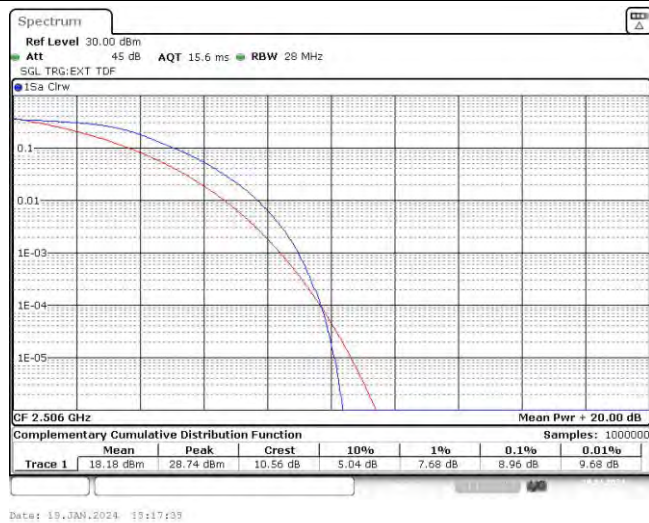

Band41-20MHz-QPSK-39750-100RB#0

Band41-20MHz-QPSK-40620-1RB#0