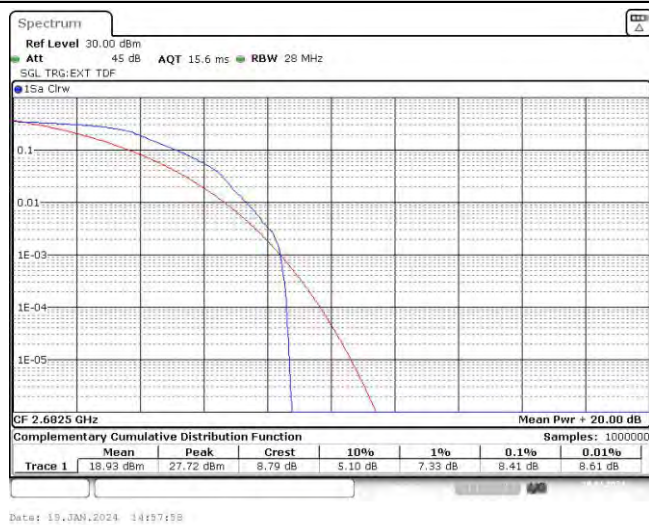

Band41-15MHz-QPSK-41515-1RB#0

Band41-15MHz-QPSK-41515-75RB#0