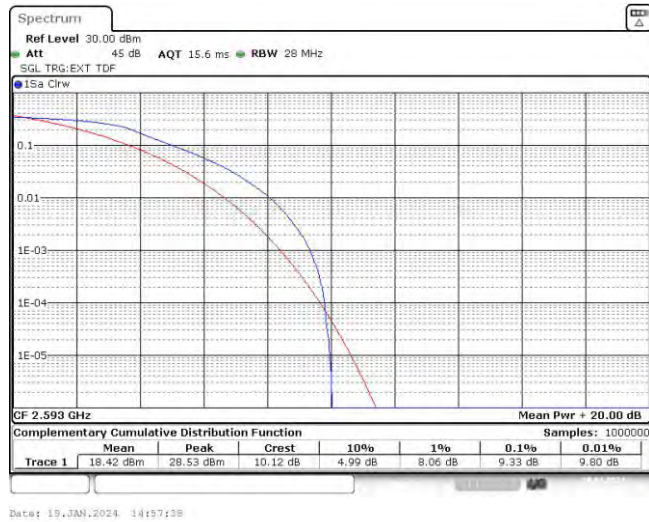

Band41-10MHz-16QAM-40620-50RB#0

Band41-10MHz-16QAM-41540-1RB#0

Band41-10MHz-16QAM-41540-50RB#0

Band41-15MHz-QPSK-39725-1RB#0

Band41-15MHz-QPSK-39725-75RB#0

Band41-15MHz-QPSK-40620-1RB#0

Band41-15MHz-QPSK-40620-75RB#0