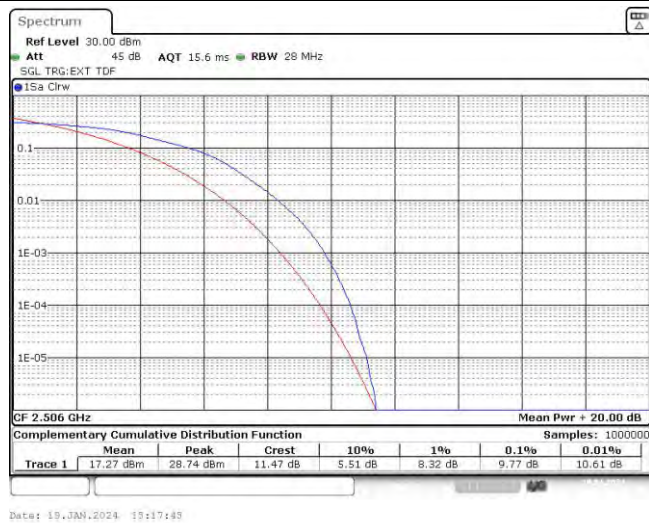

Band41-20MHz-16QAM-39750-100RB#0

Band41-20MHz-16QAM-40620-1RB#0