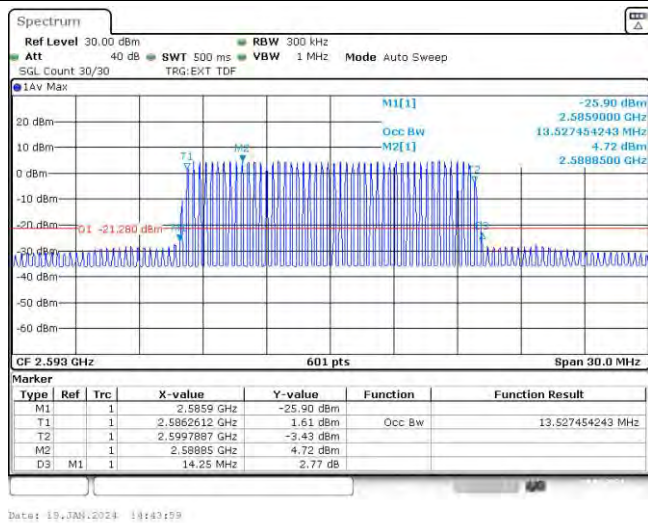

Band41-15MHz-QPSK-39725-75RB#0

Band41-15MHz-QPSK-40620-75RB#0

Band41-15MHz-QPSK-41515-75RB#0

Band41-15MHz-16QAM-39725-75RB#0

Band41-15MHz-16QAM-40620-75RB#0

Band41-15MHz-16QAM-41515-75RB#0

Band41-20MHz-QPSK-39750-100RB#0