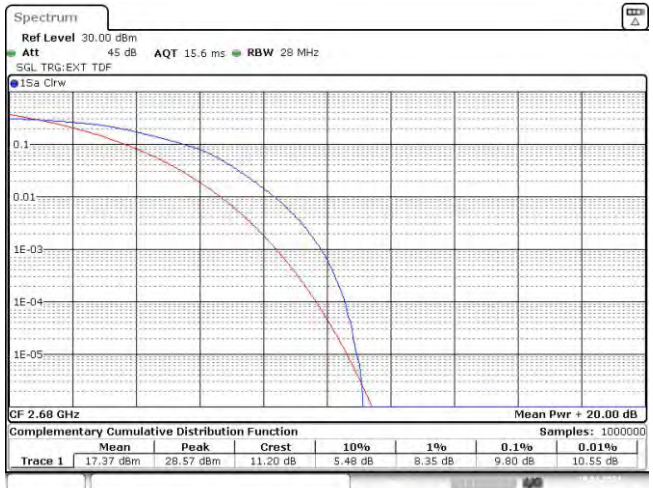

Band41-20MHz-16QAM-41490-100RB#0

Date: 19.JAN.2024 15:19:05