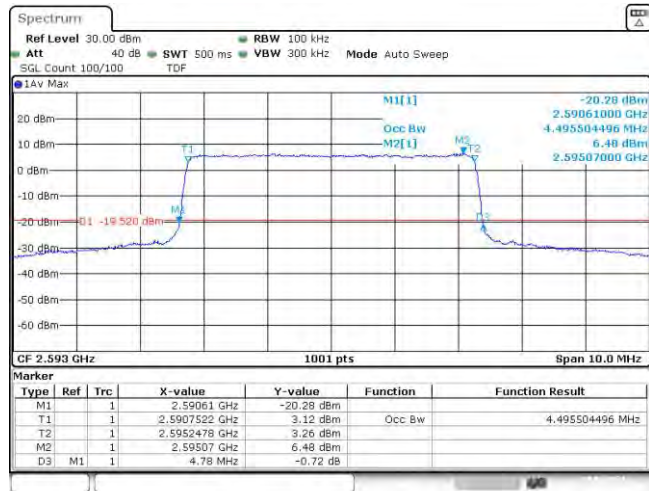

Band41-5MHz-QPSK-40620-25RB#0

Date: 19.JAN.2024 13:01:03

Band41-5MHz-QPSK-41565-25RB#0