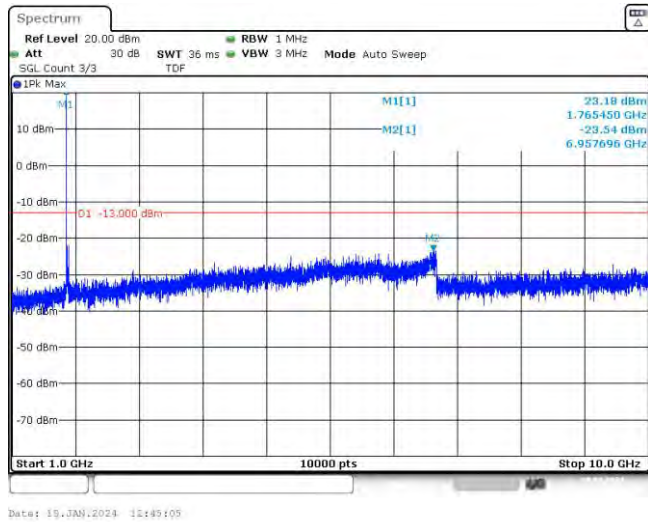

Band66-15MHz-16QAM-132322-75RB#0-Range1:30~1000MHz

Band66-15MHz-16QAM-132322-75RB#0-Range2:1000~10000MHz

Band66-15MHz-16QAM-132597-1RB#0-Range1:30~1000MHz

Band66-15MHz-16QAM-132597-1RB#0-Range2:1000~10000MHz