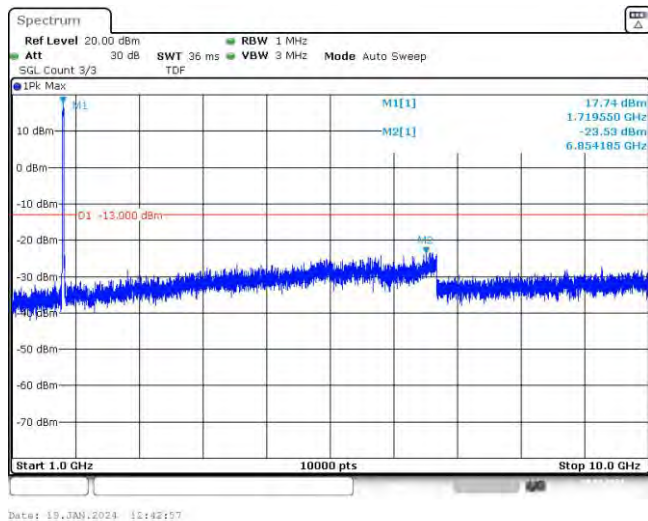

Band66-15MHz-16QAM-132047-75RB#0-Range2:1000~10000MHz