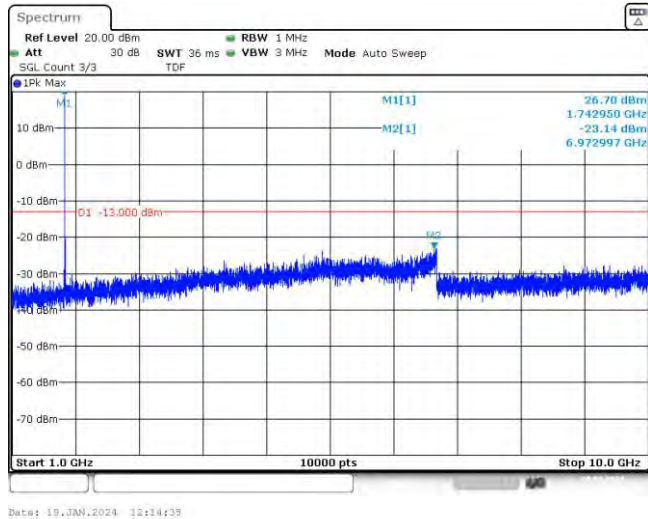

Band66-5MHz-16QAM-131997-25RB#0-Range1:30~1000MHz

Band66-5MHz-16QAM-131997-25RB#0-Range2:1000~10000MHz

Band66-5MHz-16QAM-132322-1RB#0-Range1:30~1000MHz

Band66-5MHz-16QAM-132322-1RB#0-Range2:1000~10000MHz