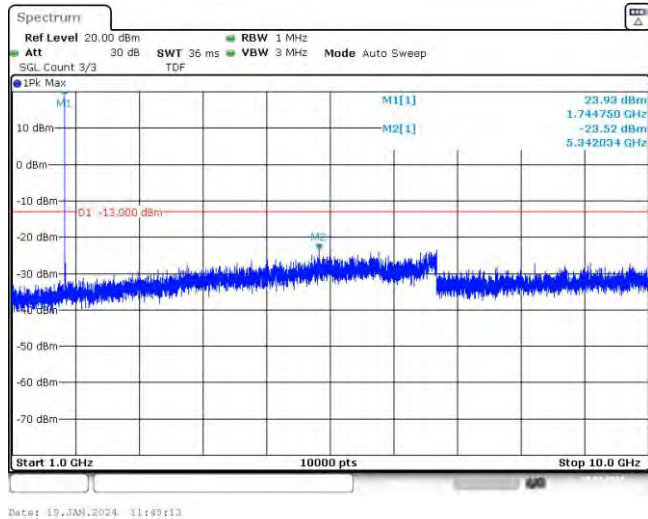

Band66-1.4MHz-16QAM-132322-1RB#0-Range2:1000~10000MHz