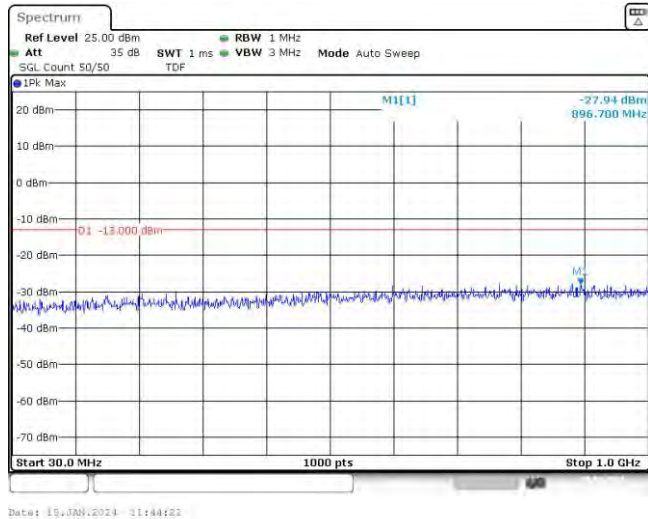

Band66-1.4MHz-16QAM-131979-6RB#0-Range1:30~1000MHz