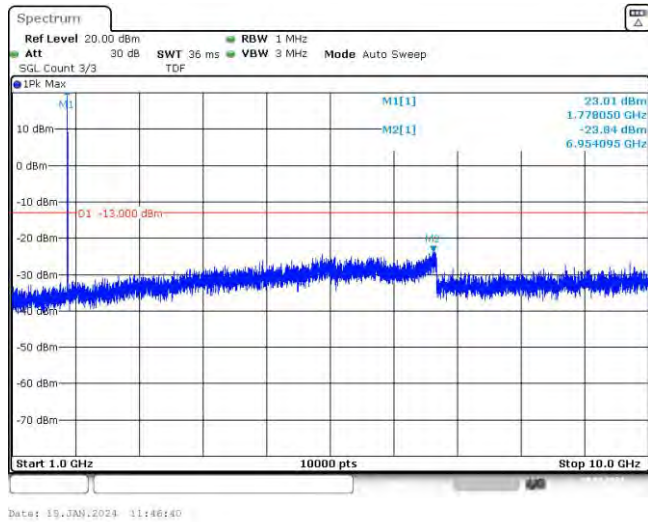

Band66-1.4MHz-16QAM-132665-1RB#0-Range2:1000~10000MHz