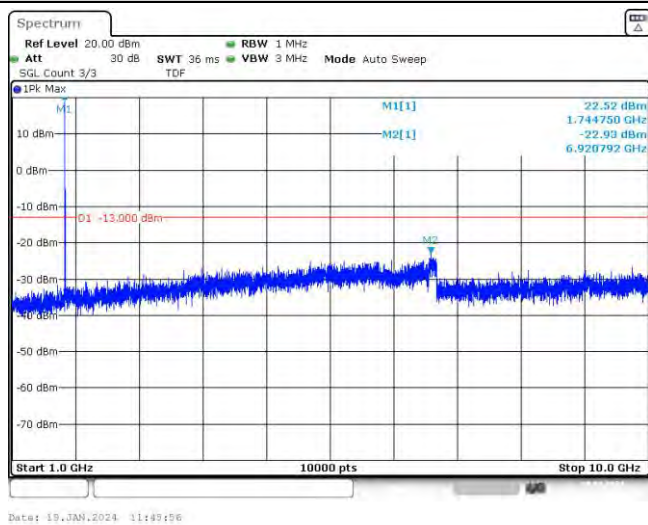

Band66-1.4MHz-16QAM-132322-1RB#0-Range1:30~1000MHz

Band66-1.4MHz-16QAM-132322-1RB#0-Range2:1000~10000MHz

Band66-1.4MHz-16QAM-132322-6RB#0-Range1:30~1000MHz

Band66-1.4MHz-16QAM-132322-6RB#0-Range2:1000~10000MHz