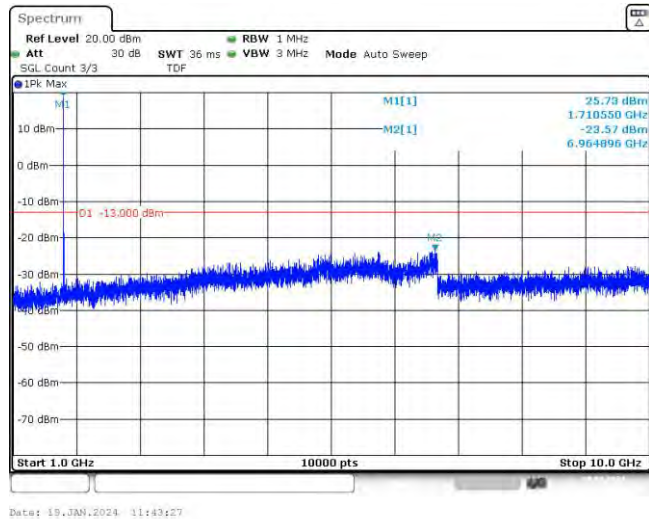

Band66-1.4MHz-QPSK-131979-1RB#0-Range2:1000~10000MHz