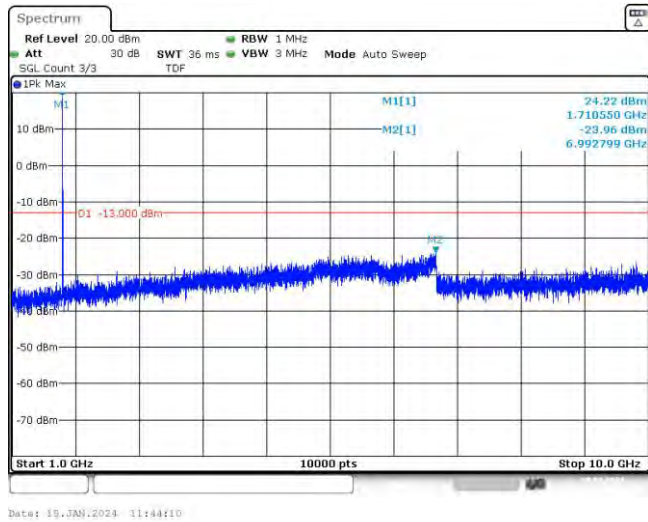

Test Graphs

Band66-1.4MHz-QPSK-131979-1RB#0-Range1:30~1000MHz

Band66-1.4MHz-QPSK-131979-1RB#0-Range2:1000~10000MHz

Band66-1.4MHz-QPSK-131979-6RB#0-Range1:30~1000MHz

Band66-1.4MHz-QPSK-131979-6RB#0-Range2:1000~10000MHz