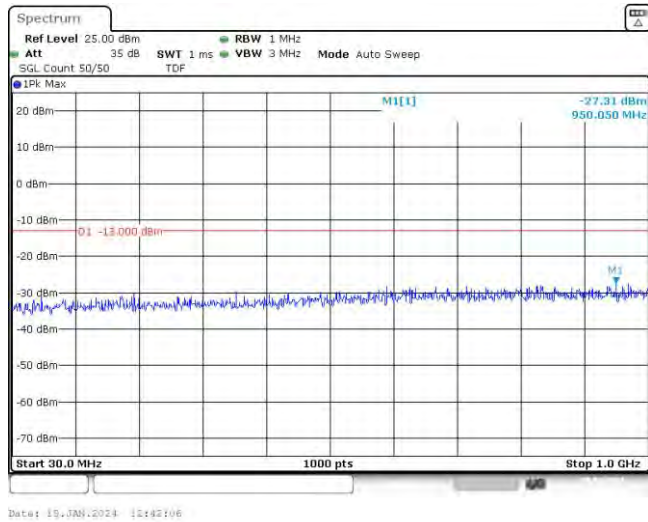

Band66-15MHz-16QAM-132047-1RB#0-Range1:30~1000MHz