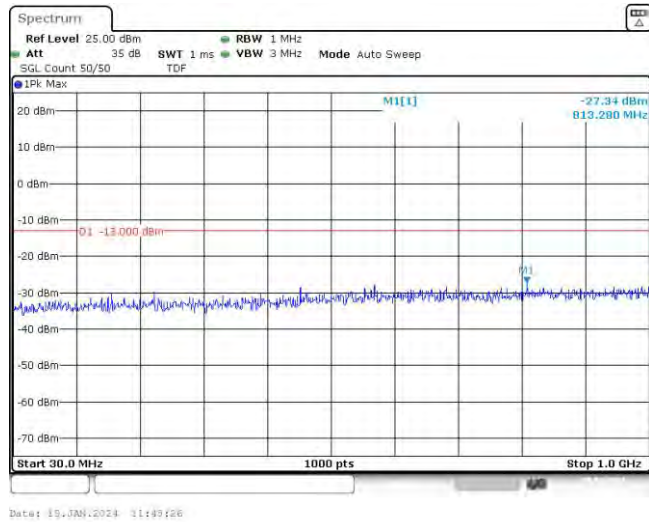

Band66-1.4MHz-QPSK-132322-6RB#0-Range1:30~1000MHz