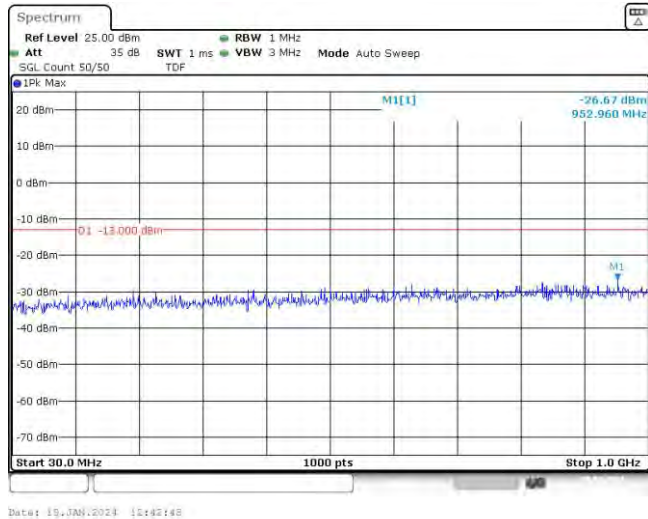

Band66-15MHz-16QAM-132047-75RB#0-Range1:30~1000MHz