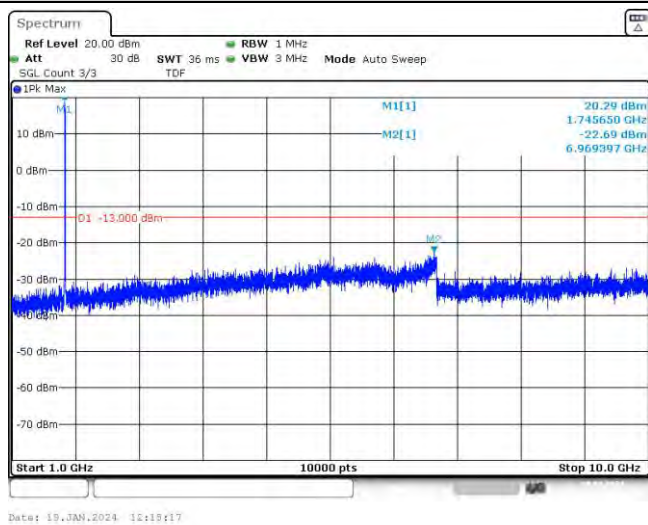

Band66-5MHz-16QAM-132322-25RB#0-Range2:1000~10000MHz