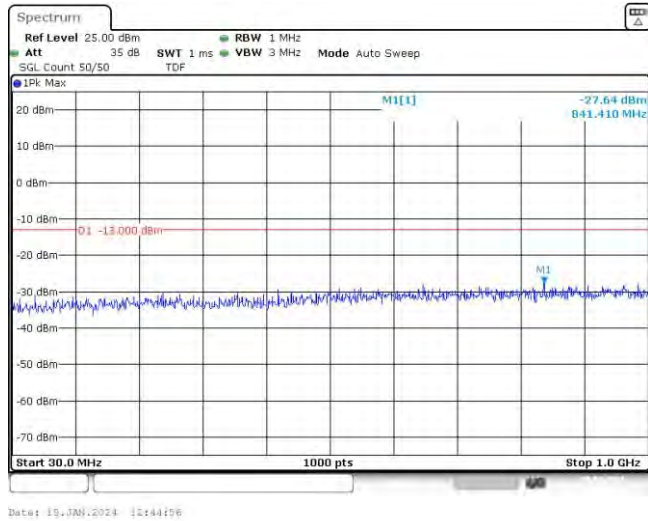

Band66-15MHz-16QAM-132597-1RB#0-Range1:30~1000MHz