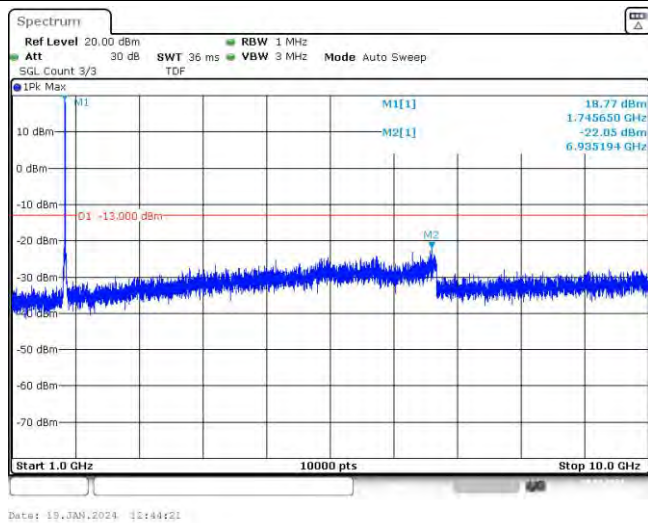

Band66-15MHz-16QAM-132322-75RB#0-Range2:1000~10000MHz