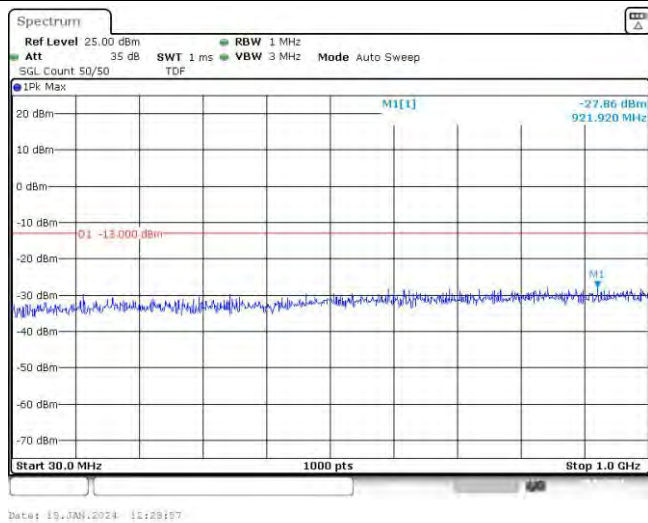

Band66-10MHz-16QAM-132322-1RB#0-Range1:30~1000MHz