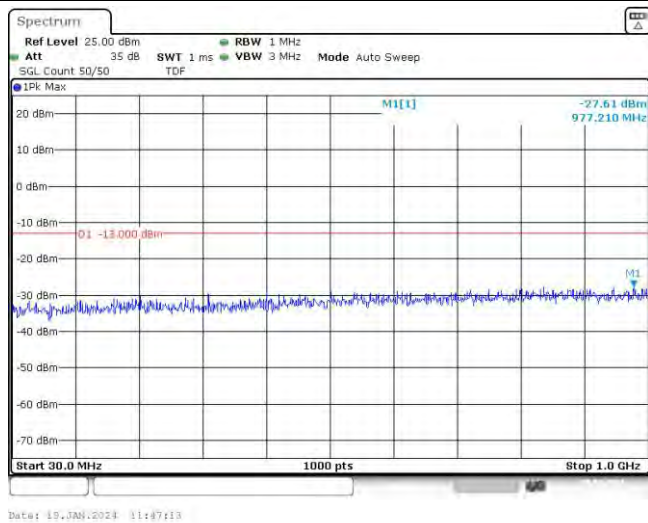

Band66-1.4MHz-16QAM-132665-6RB#0-Range1:30~1000MHz