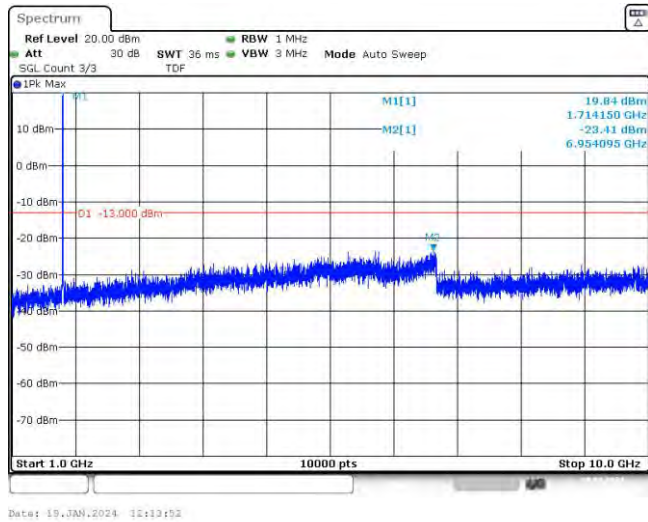

Band66-5MHz-16QAM-131997-25RB#0-Range2:1000~10000MHz