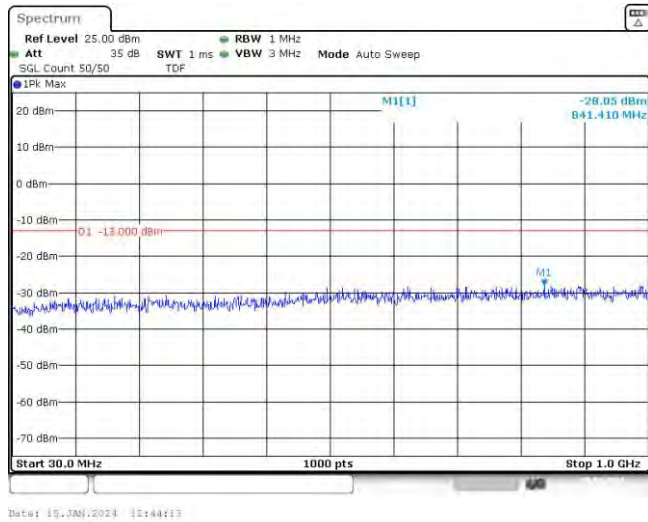

Band66-15MHz-16QAM-132322-75RB#0-Range1:30~1000MHz