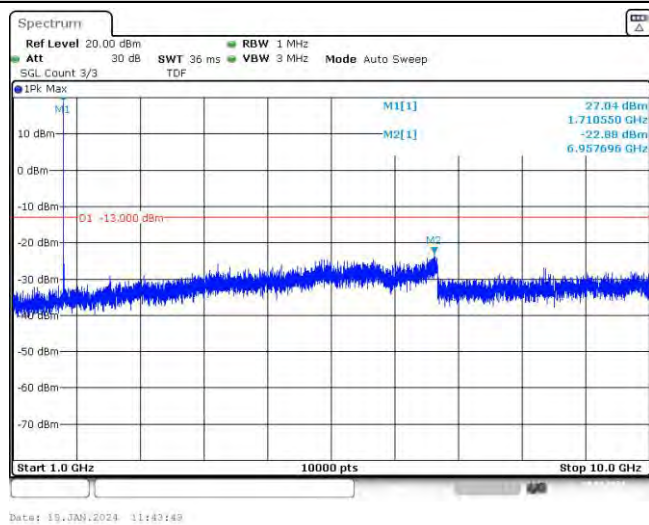

Band66-1.4MHz-16QAM-131979-1RB#0-Range2:1000~10000MHz