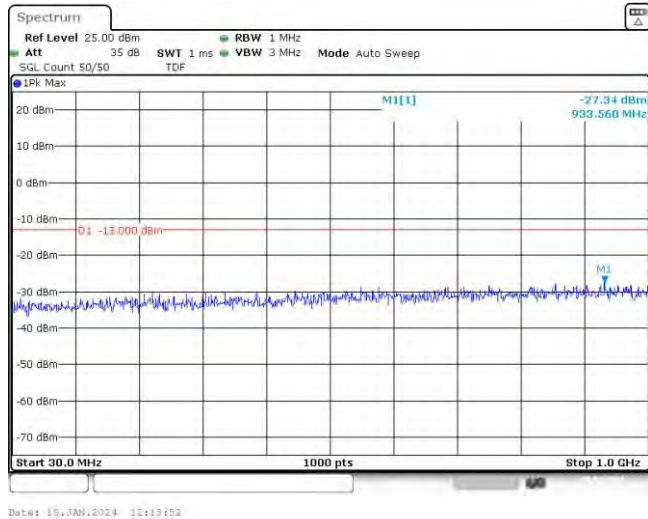

Band66-5MHz-16QAM-132647-1RB#0-Range1:30~1000MHz