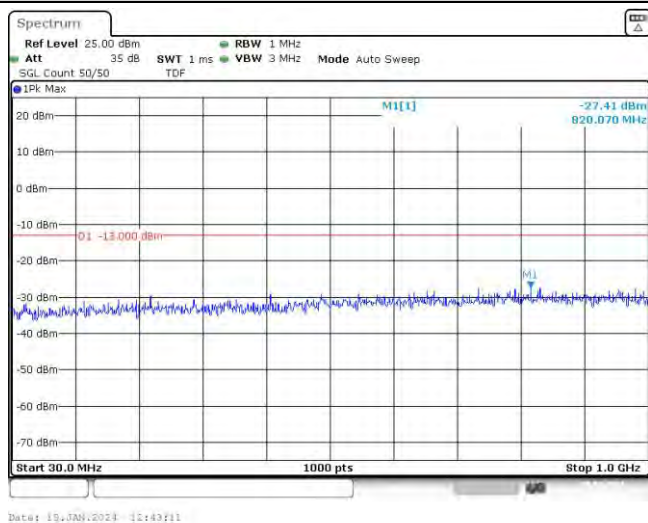

Band66-15MHz-QPSK-132322-1RB#0-Range1:30~1000MHz