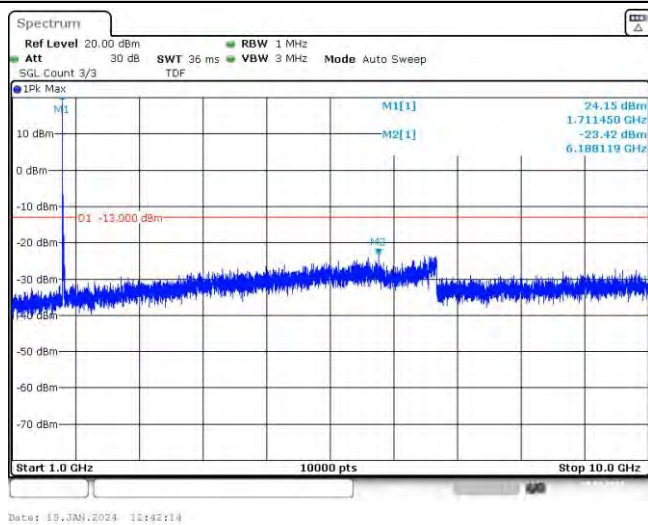

Band66-15MHz-QPSK-132597-75RB#0-Range1:30~1000MHz

Band66-15MHz-QPSK-132597-75RB#0-Range2:1000~10000MHz

Band66-15MHz-16QAM-132047-1RB#0-Range1:30~1000MHz

Band66-15MHz-16QAM-132047-1RB#0-Range2:1000~10000MHz