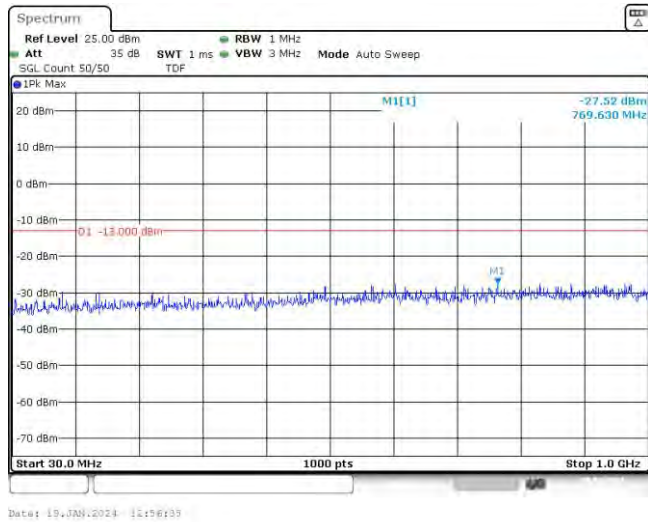

Band66-20MHz-QPSK-132072-1RB#0-Range1:30~1000MHz