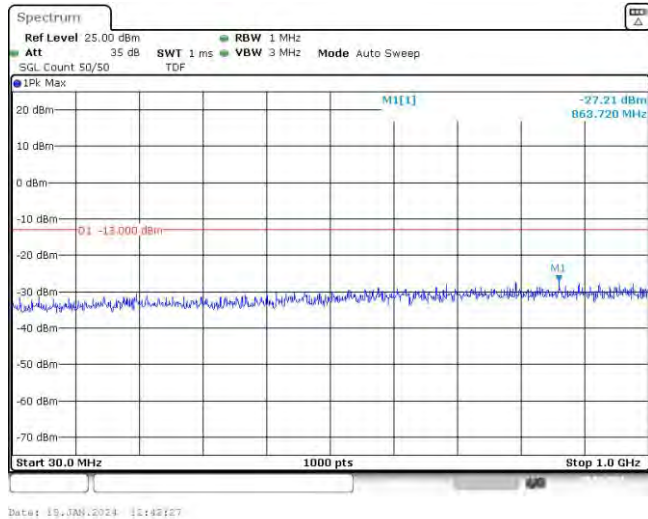

Band66-15MHz-QPSK-132047-75RB#0-Range1:30~1000MHz