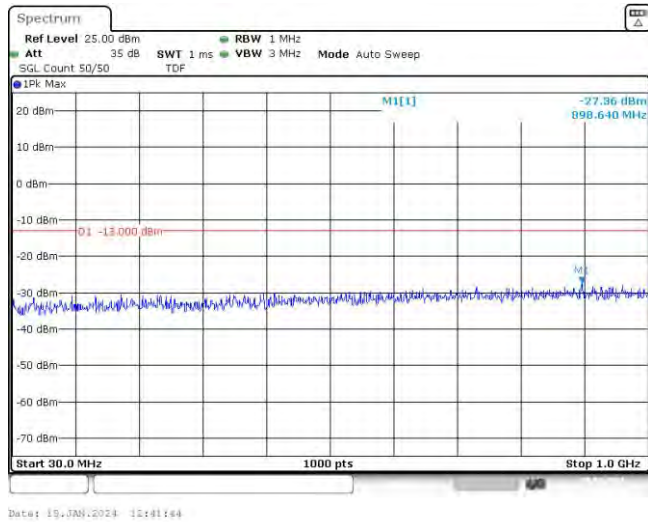

Band66-15MHz-QPSK-132047-1RB#0-Range1:30~1000MHz