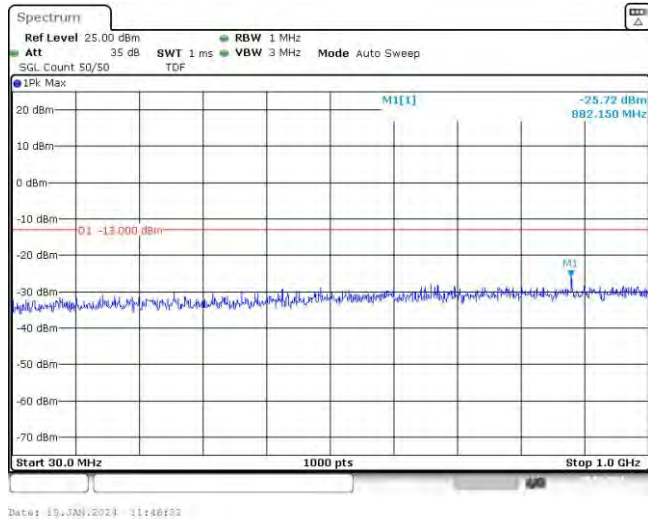

Band66-1.4MHz-16QAM-132665-1RB#0-Range1:30~1000MHz