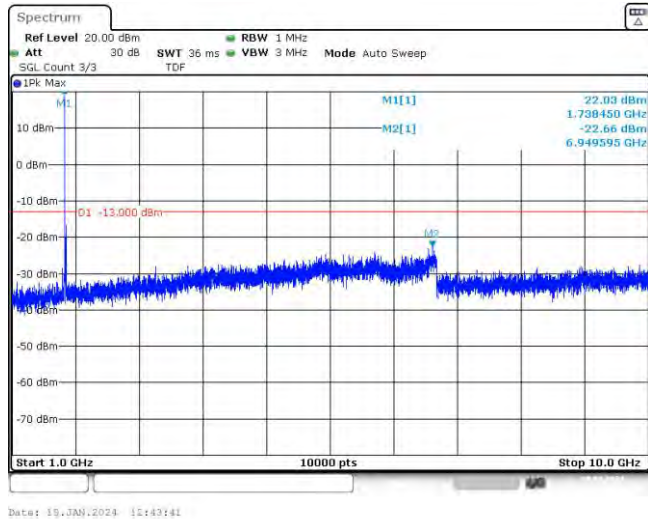

Band66-15MHz-16QAM-132047-75RB#0-Range1:30~1000MHz

Band66-15MHz-16QAM-132047-75RB#0-Range2:1000~10000MHz

Band66-15MHz-16QAM-132322-1RB#0-Range1:30~1000MHz

Band66-15MHz-16QAM-132322-1RB#0-Range2:1000~10000MHz