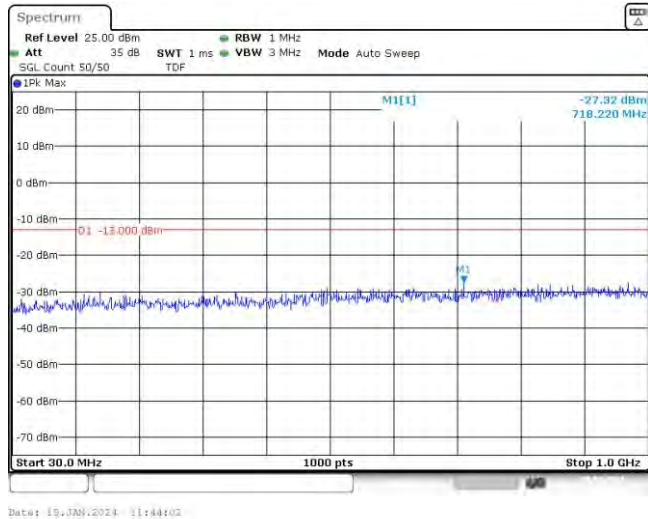

Test Graphs

Band66-1.4MHz-QPSK-131979-1RB#0-Range1:30~1000MHz

Band66-1.4MHz-QPSK-131979-1RB#0-Range2:1000~10000MHz

Band66-1.4MHz-QPSK-131979-6RB#0-Range1:30~1000MHz

Band66-1.4MHz-QPSK-131979-6RB#0-Range2:1000~10000MHz