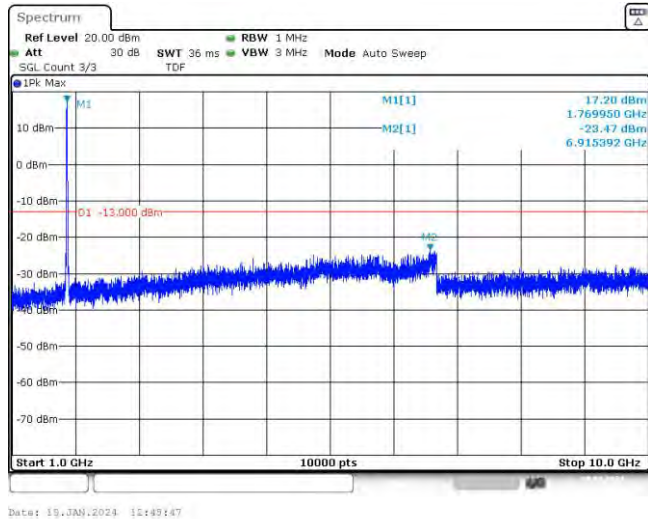

Band66-15MHz-16QAM-132597-75RB#0-Range2:1000~10000MHz