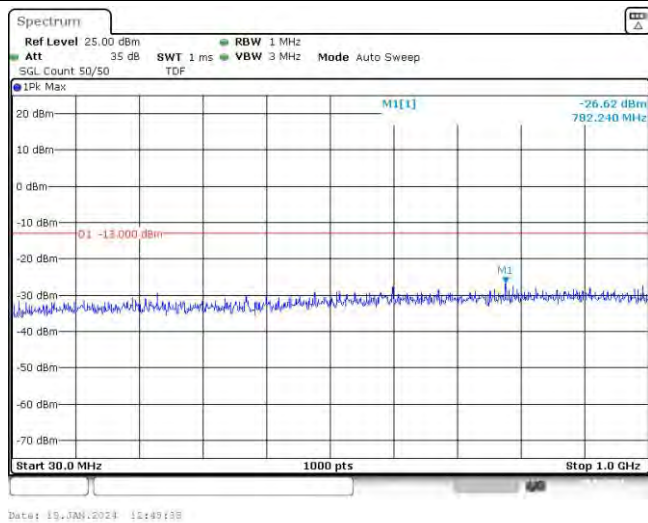

Band66-15MHz-16QAM-132597-75RB#0-Range1:30~1000MHz