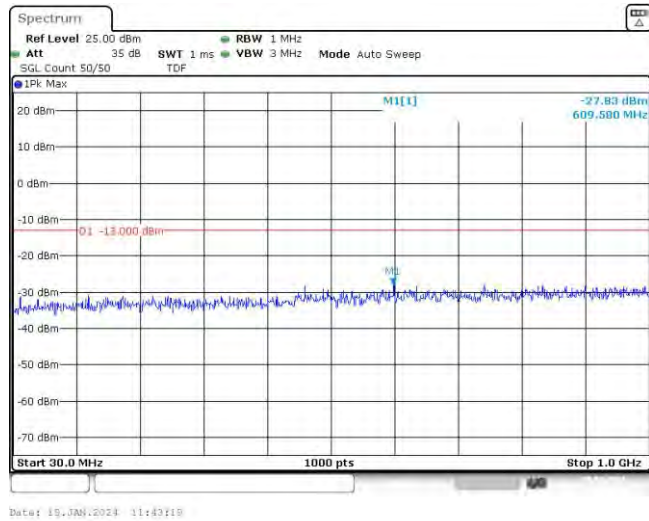

Test Graphs

Band66-1.4MHz-QPSK-131979-1RB#0-Range1:30~1000MHz