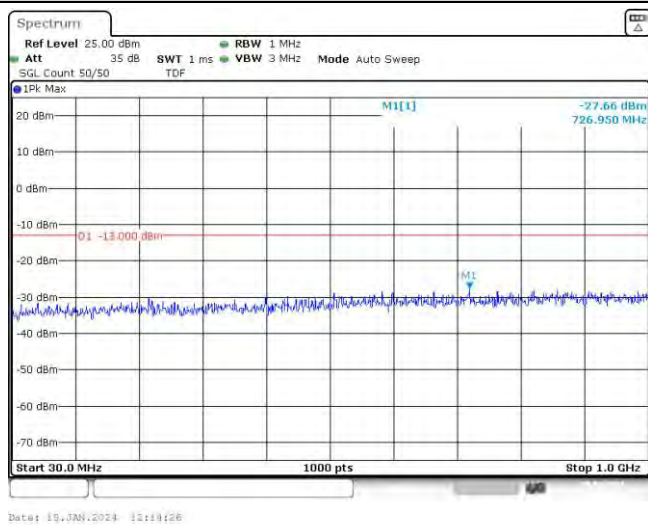

Band66-5MHz-16QAM-132322-1RB#0-Range1:30~1000MHz