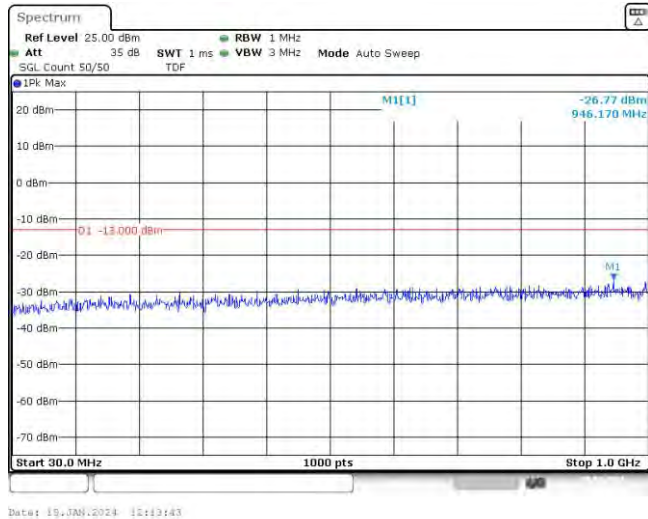

Band66-5MHz-16QAM-131997-25RB#0-Range1:30~1000MHz