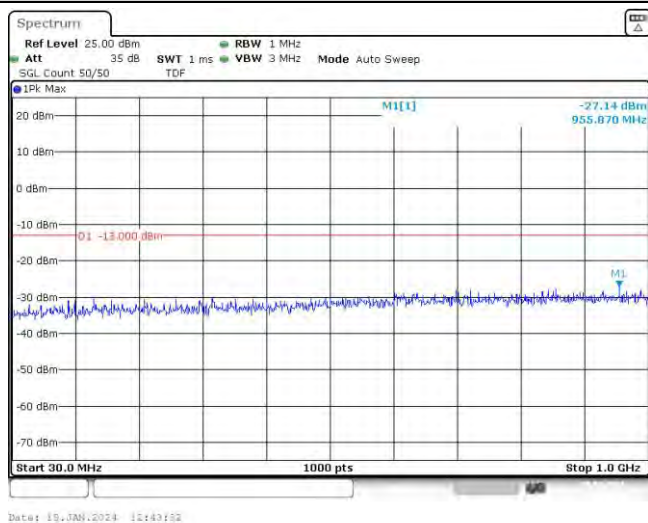

Band66-15MHz-16QAM-132322-1RB#0-Range1:30~1000MHz