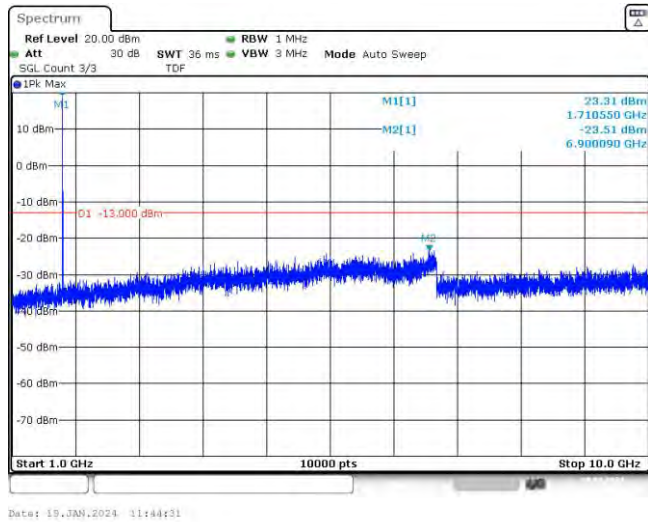

Band66-1.4MHz-16QAM-131979-1RB#0-Range1:30~1000MHz

Band66-1.4MHz-16QAM-131979-1RB#0-Range2:1000~10000MHz

Band66-1.4MHz-16QAM-131979-6RB#0-Range1:30~1000MHz

Band66-1.4MHz-16QAM-131979-6RB#0-Range2:1000~10000MHz