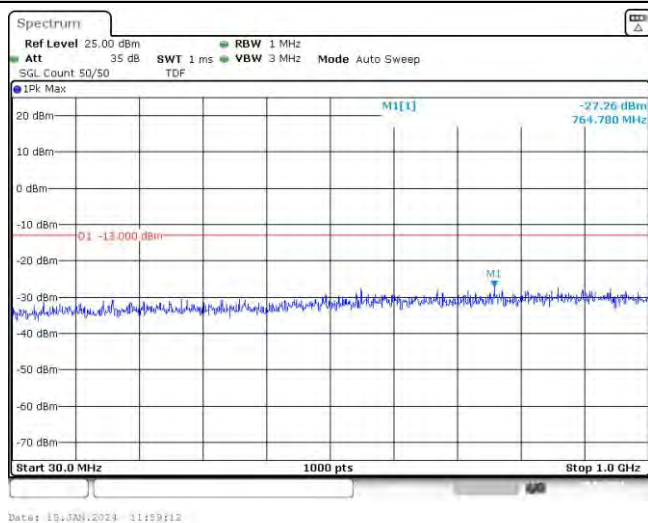

Band66-3MHz-16QAM-132322-1RB#0-Range1:30~1000MHz