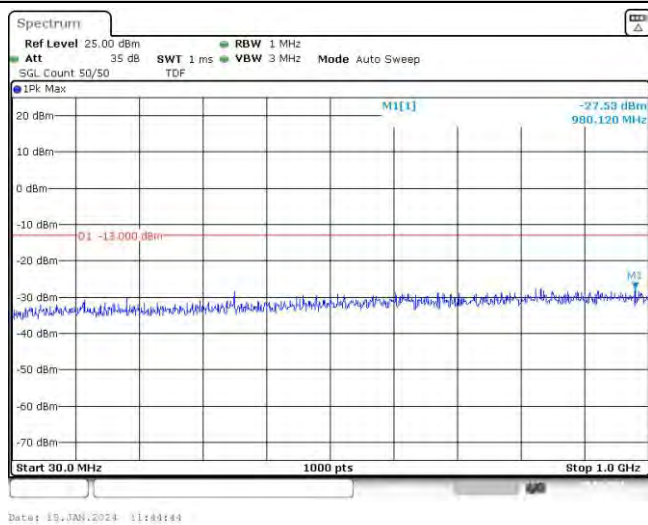

Band66-1.4MHz-QPSK-132322-1RB#0-Range1:30~1000MHz