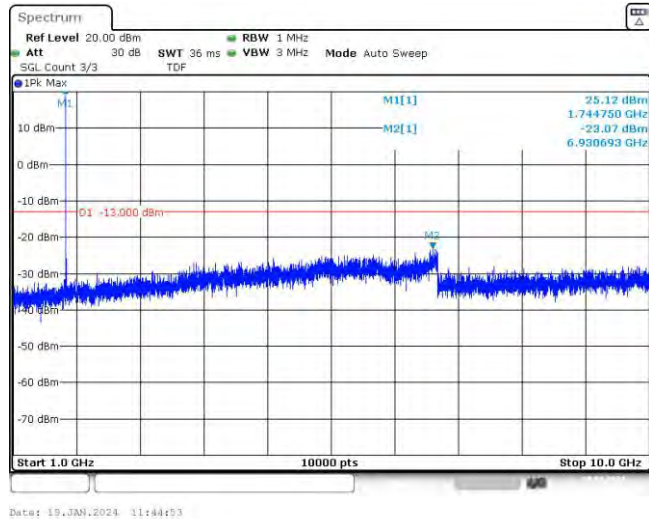

Band66-1.4MHz-QPSK-132322-1RB#0-Range2:1000~10000MHz