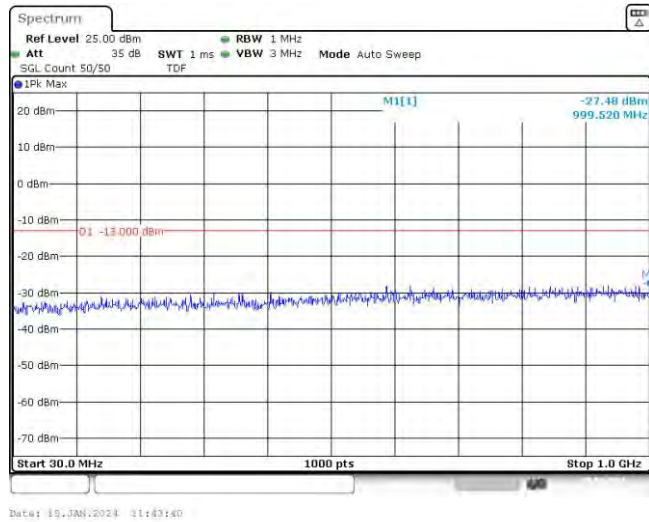

Band66-1.4MHz-16QAM-131979-1RB#0-Range1:30~1000MHz