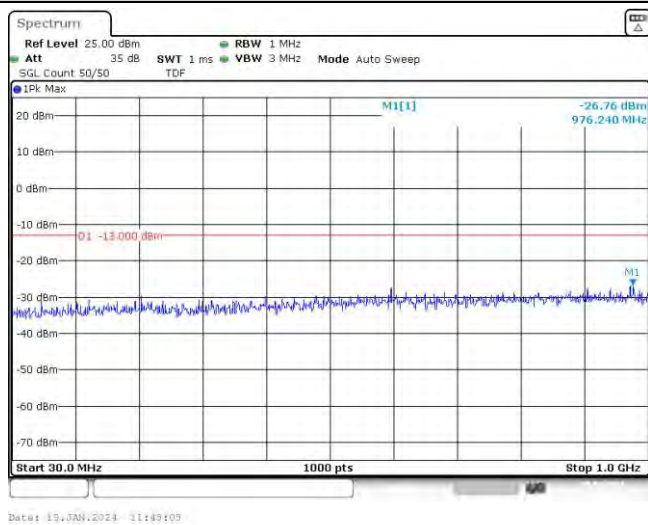

Band66-1.4MHz-16QAM-132322-1RB#0-Range1:30~1000MHz