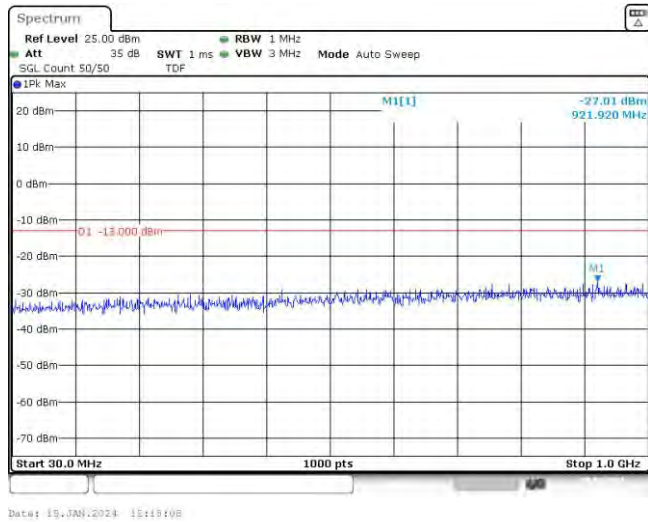

Band66-5MHz-16QAM-132322-25RB#0-Range1:30~1000MHz