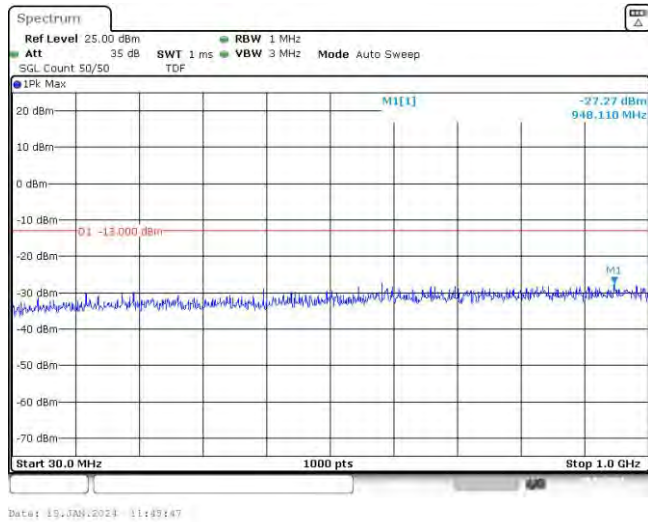

Band66-1.4MHz-16QAM-132322-6RB#0-Range1:30~1000MHz