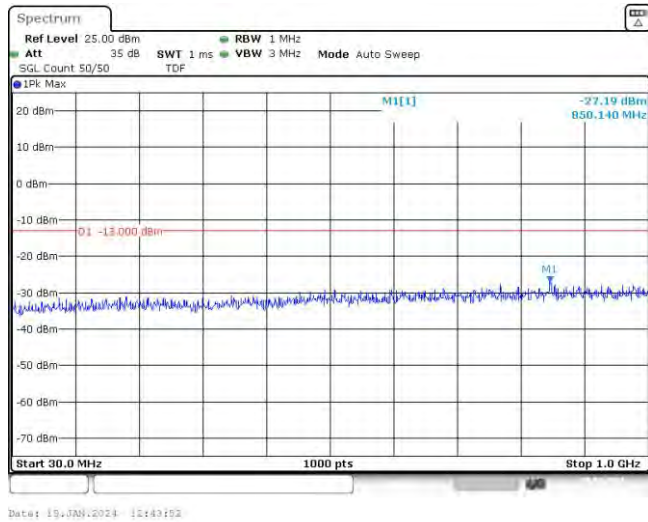

Band66-15MHz-QPSK-132322-75RB#0-Range1:30~1000MHz