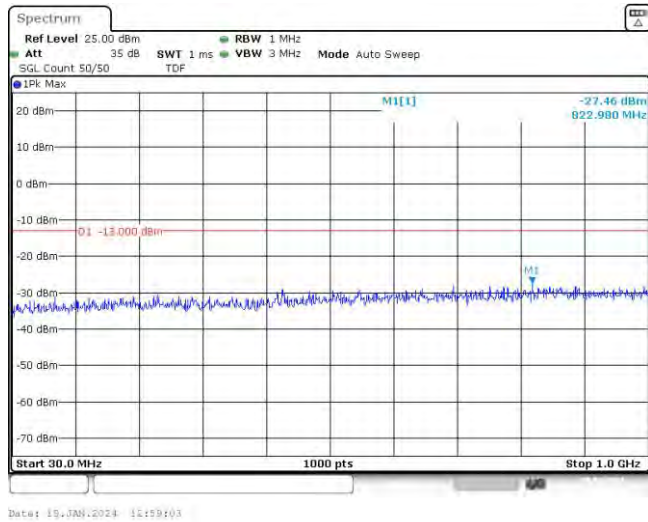

Band66-20MHz-16QAM-132322-100RB#0-Range1:30~1000MHz