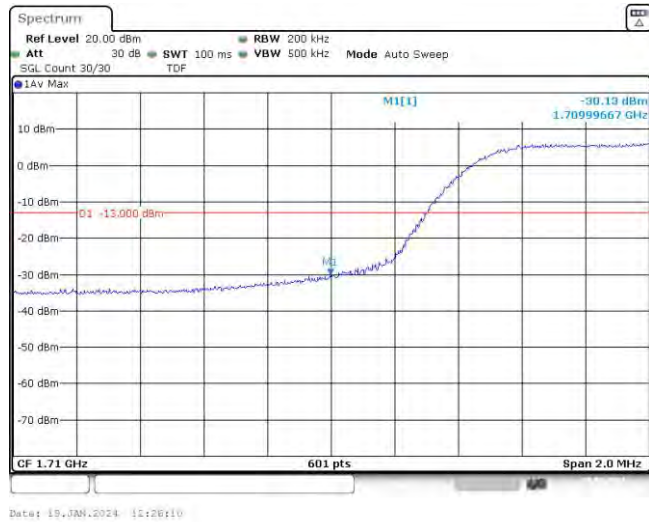

Band66-10MHz-QPSK-132022-50RB#0