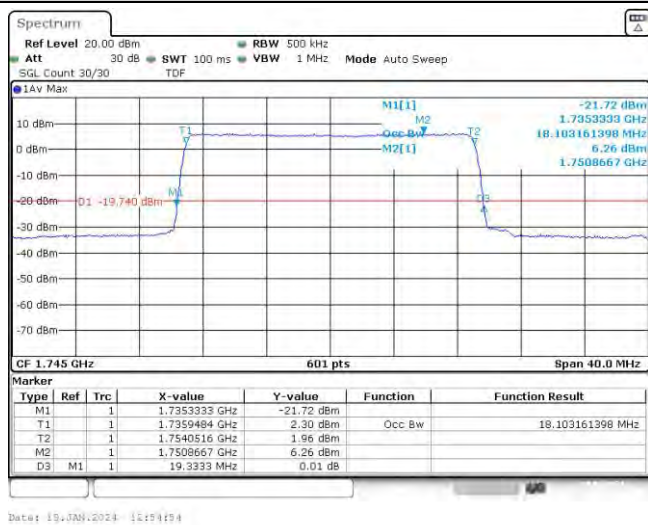

Band66-20MHz-16QAM-132322-100RB#0

Band66-20MHz-16QAM-132572-100RB#0