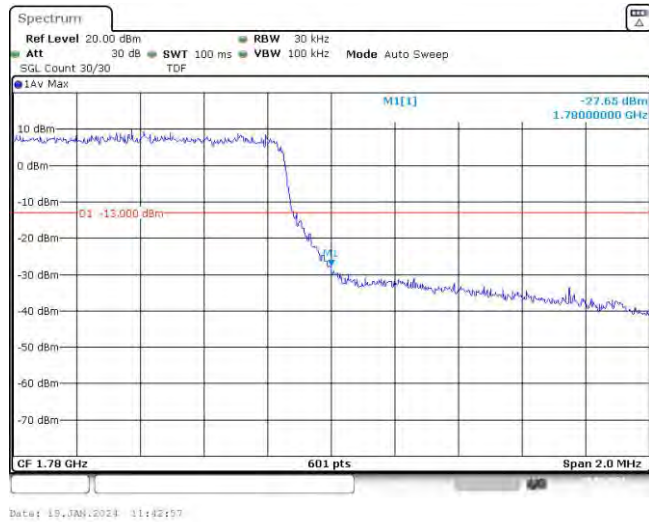

# Test Graphs

Band66-1.4MHz-QPSK-131979-6RB#0

Date: 19.JAN.2023 11:42:20

Band66-1.4MHz-QPSK-132665-6RB#0

Date: 19.JAN.2023 11:42:49

Band66-1.4MHz-16QAM-131979-6RB#0

Band66-1.4MHz-16QAM-132665-6RB#0

Band66-3MHz-QPSK-131987-15RB#0