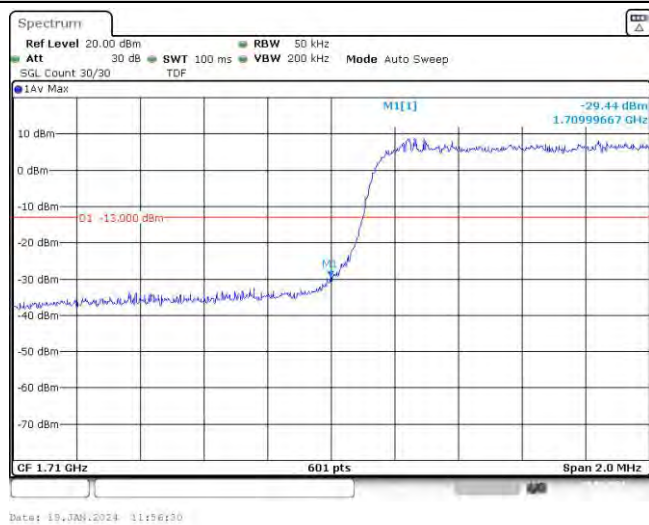

# Test Graphs

Band66-1.4MHz-QPSK-131979-6RB#0

Date: 19.JAN.2023 11:42:20

Band66-1.4MHz-QPSK-132665-6RB#0

Date: 19.JAN.2023 11:42:49

Band66-1.4MHz-16QAM-131979-6RB#0

Band66-1.4MHz-16QAM-132665-6RB#0

Band66-3MHz-QPSK-131987-15RB#0