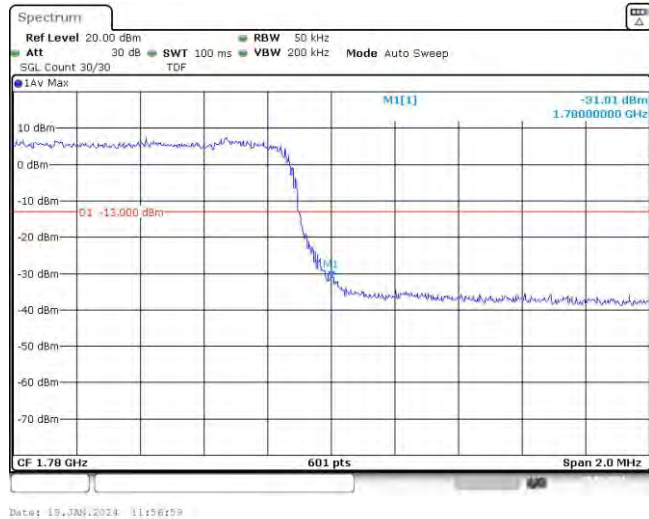

Band66-3MHz-QPSK-132657-15RB#0