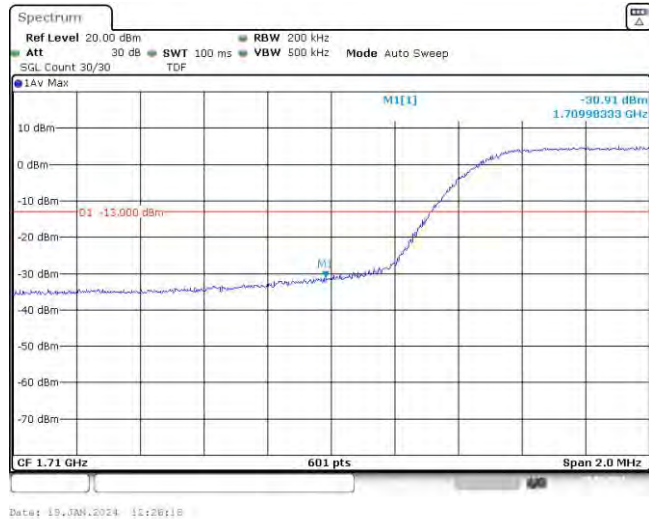

Band66-10MHz-16QAM-132022-50RB#0