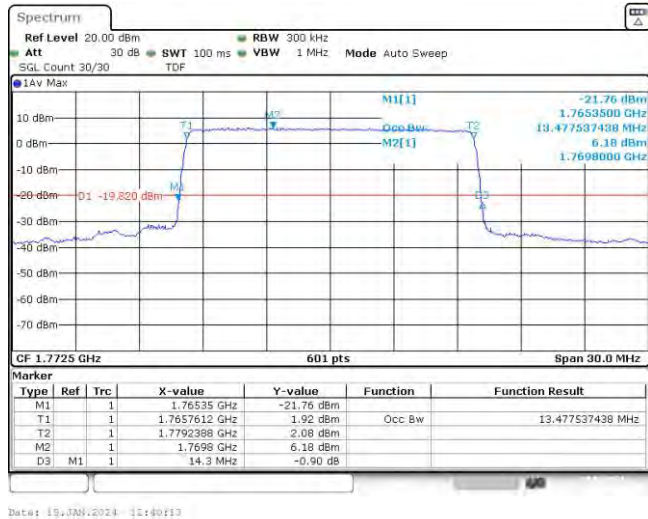

Band66-15MHz-16QAM-132047-75RB#0

Band66-15MHz-16QAM-132322-75RB#0

Band66-15MHz-16QAM-132597-75RB#0