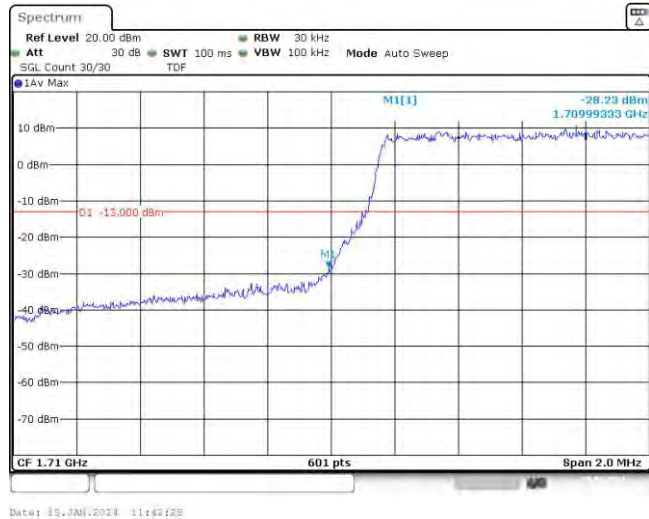

# Test Graphs

Band66-1.4MHz-QPSK-131979-6RB#0

Date: 19.JAN.2023 11:42:20

Band66-1.4MHz-QPSK-132665-6RB#0

Date: 19.JAN.2023 11:42:49

Band66-1.4MHz-16QAM-131979-6RB#0

Band66-1.4MHz-16QAM-132665-6RB#0

Band66-3MHz-QPSK-131987-15RB#0