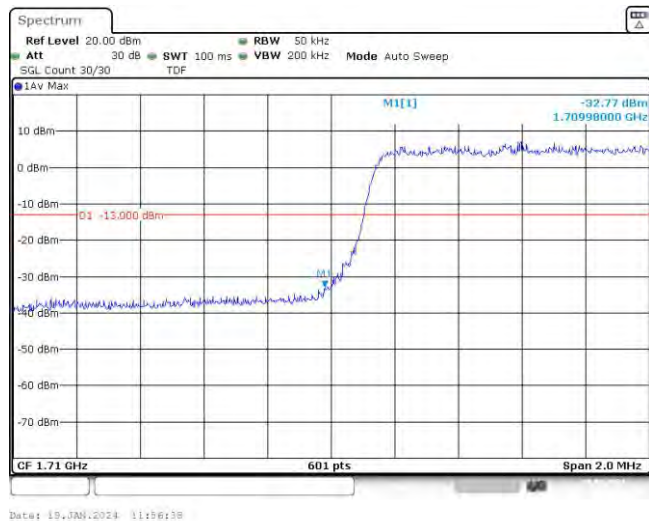

Band66-3MHz-16QAM-131987-15RB#0