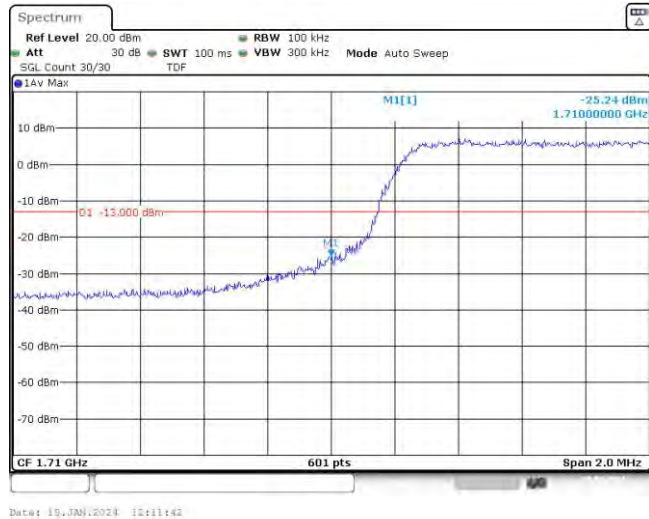

Band66-5MHz-QPSK-131997-25RB#0