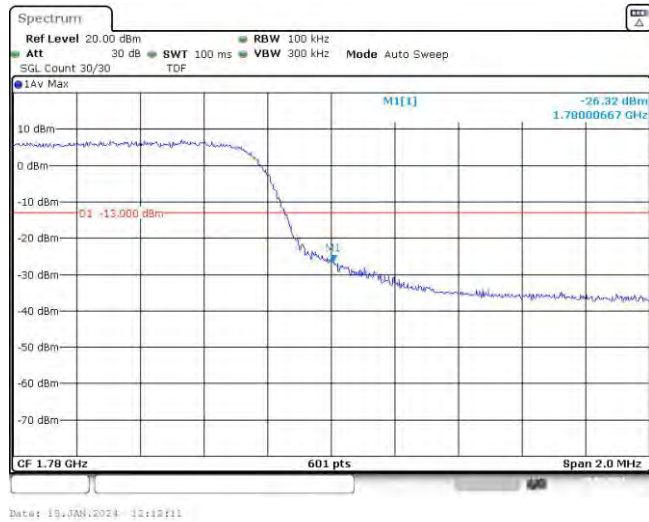

Band66-5MHz-QPSK-132647-25RB#0