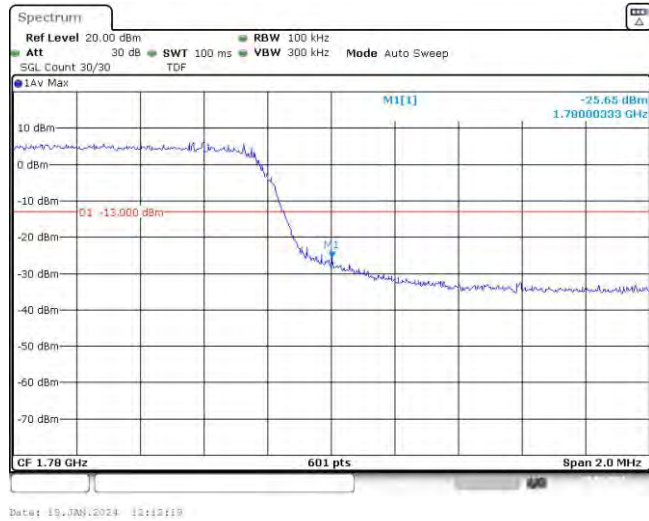

Band66-5MHz-16QAM-132647-25RB#0