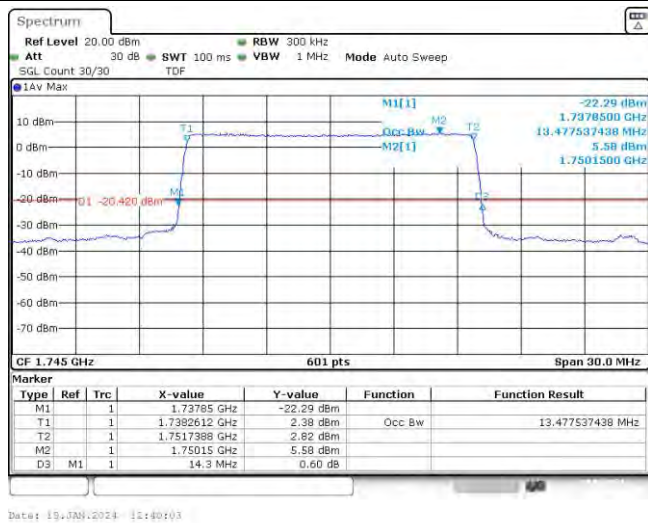

Band66-15MHz-16QAM-132322-75RB#0

Band66-15MHz-16QAM-132597-75RB#0