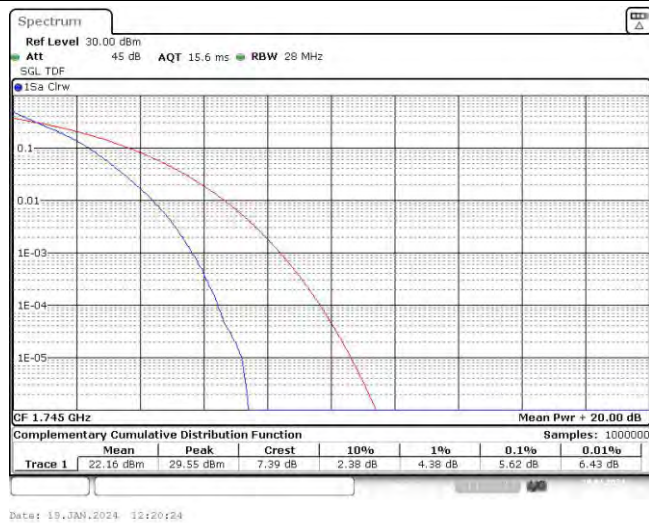

Band66-5MHz-QPSK-132322-25RB#0