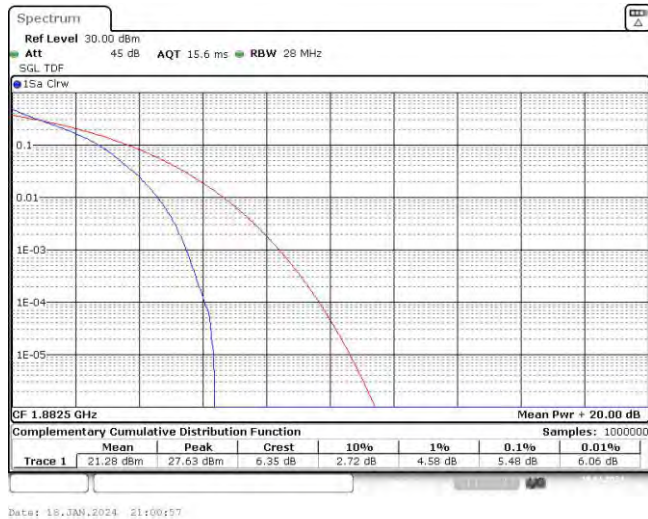

Band25-1.4MHz-QPSK-26365-6RB#0