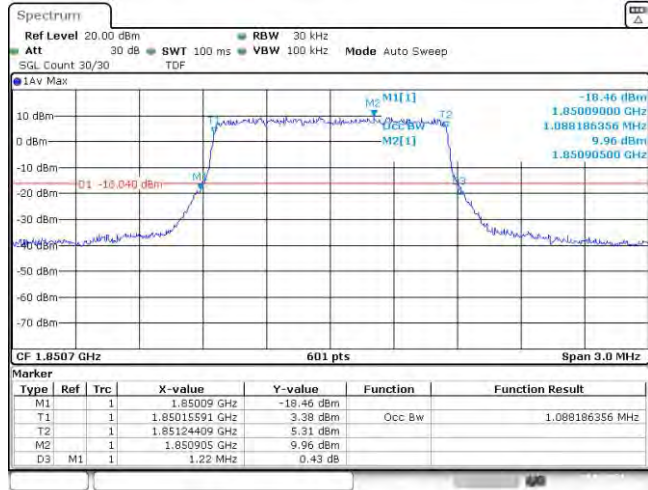

Test Graphs

Band25-1.4MHz-QPSK-26047-6RB#0

Date: 16.JAN.2024 20:52:07