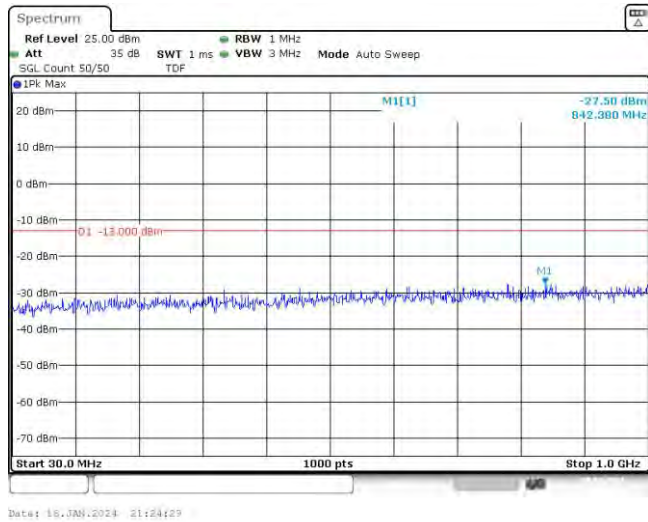

Band25-5MHz-16QAM-26665-25RB#0-Range1:30~1000MHz