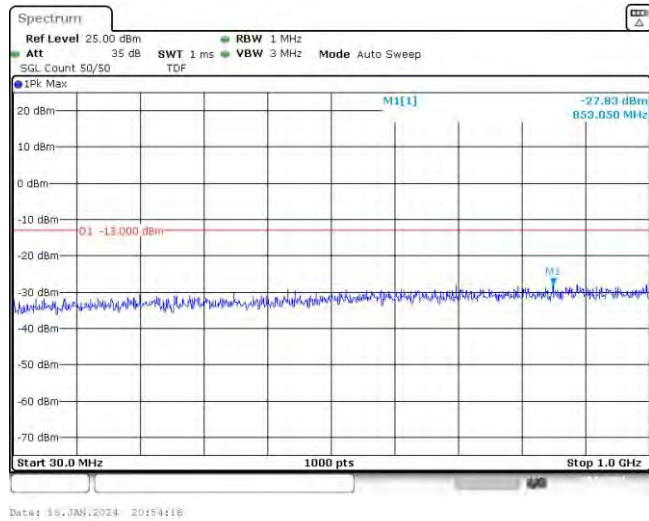

Test Graphs

Band25-1.4MHz-QPSK-26047-6RB#0-Range1:30~1000MHz