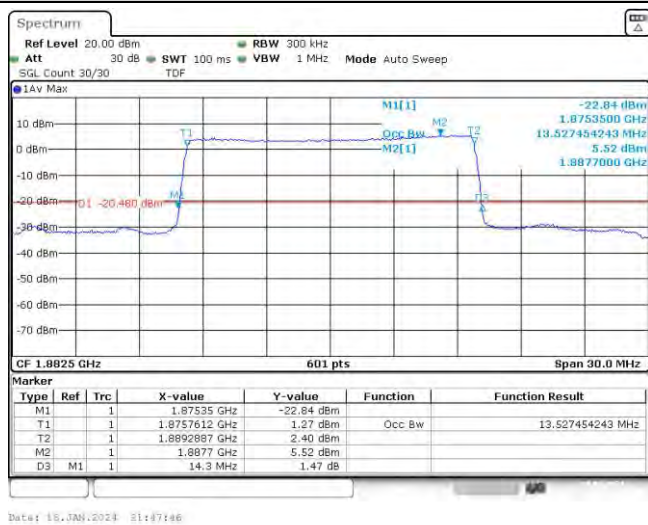

Band25-15MHz-16QAM-26365-75RB#0

Band25-15MHz-16QAM-26615-75RB#0