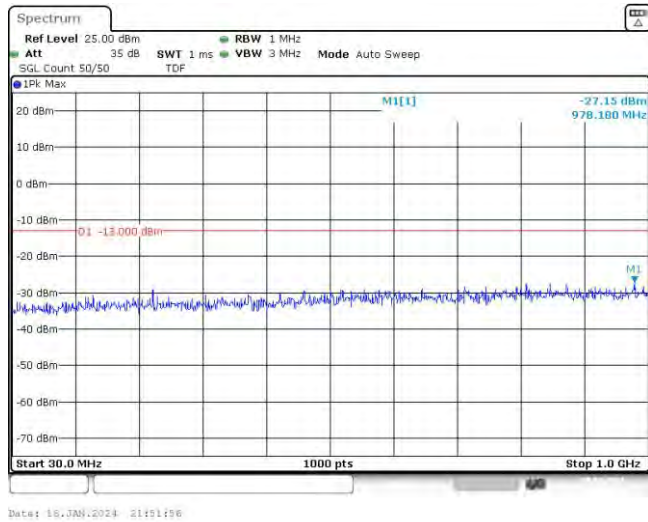

Band25-15MHz-16QAM-26615-75RB#0-Range1:30~1000MHz