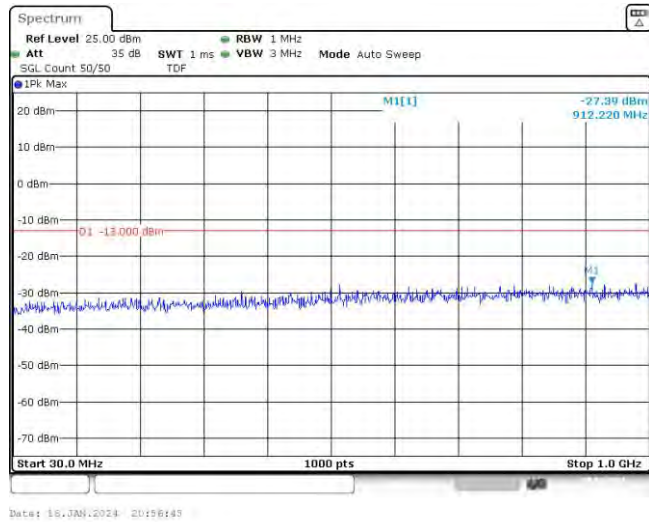

Band25-1.4MHz-16QAM-26683-6RB#0-Range1:30~1000MHz