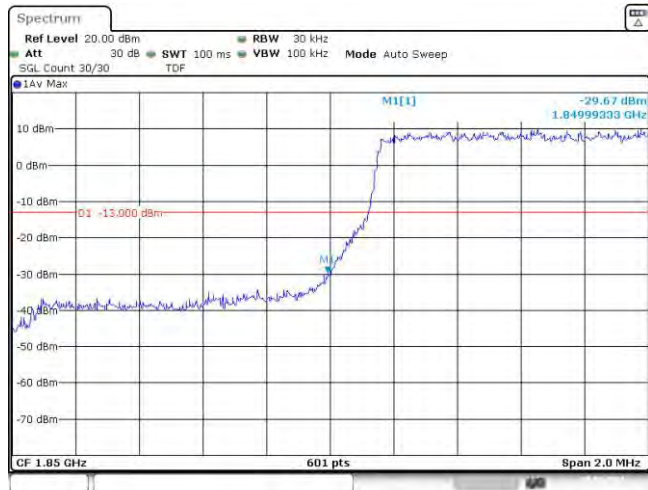

Test Graphs

Band25-1.4MHz-QPSK-26047-6RB#0

Date: 16.JAN.2024 20:53:17