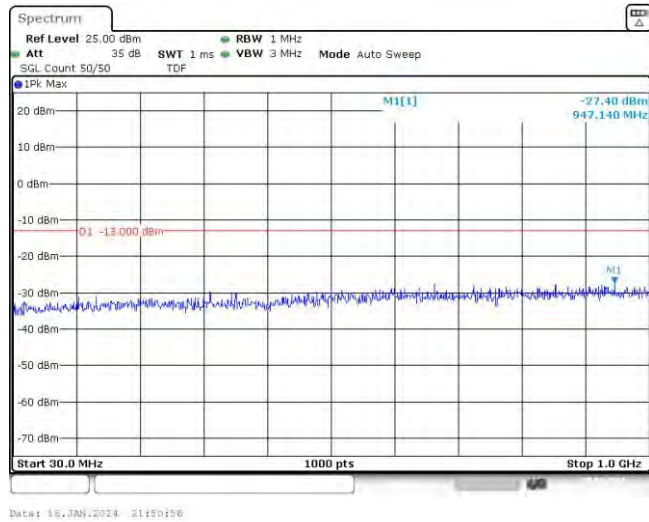

Band25-15MHz-16QAM-26365-75RB#0-Range1:30~1000MHz