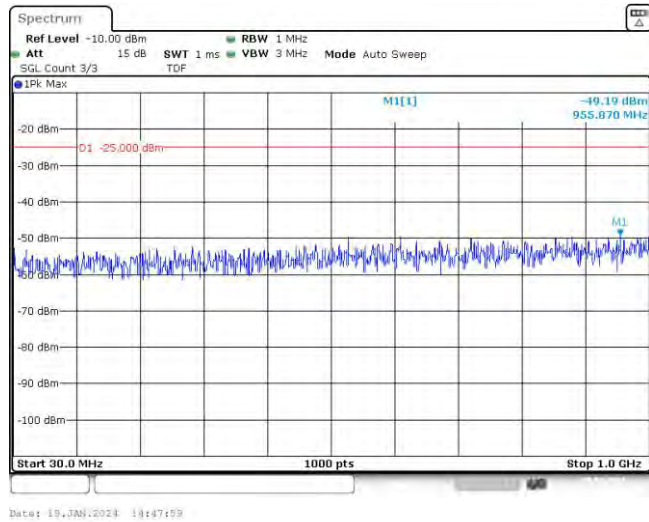

Band41-15MHz-16QAM-39725-1RB#0-Range1:30~1000MHz