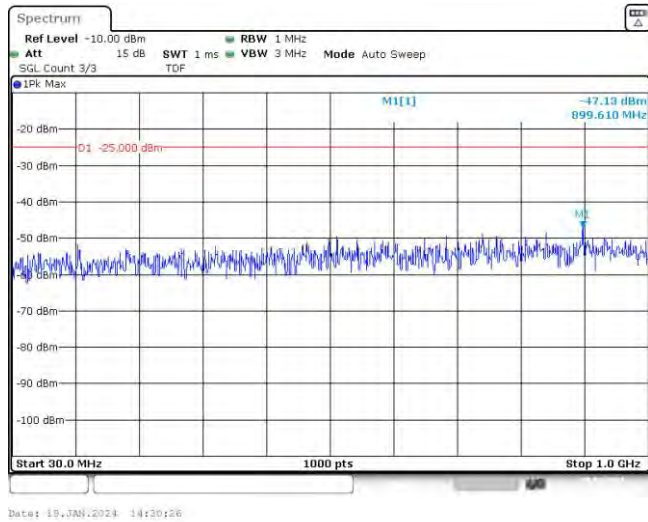

Band41-10MHz-16QAM-40620-50RB#0-Range1:30~1000MHz