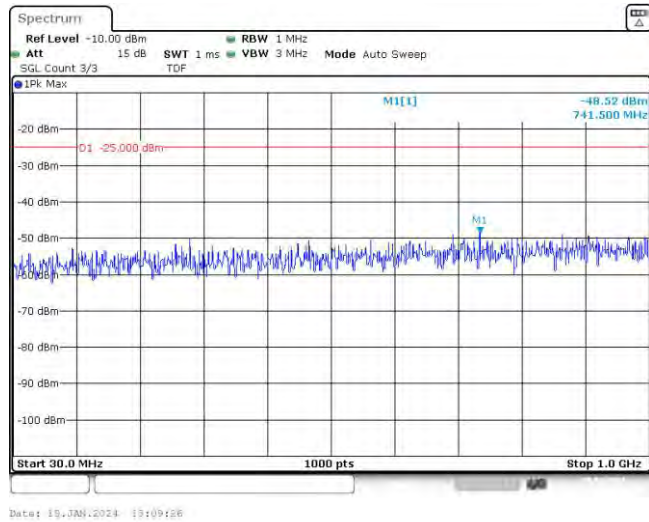

Band41-20MHz-16QAM-39750-100RB#0-Range1:30~1000MHz