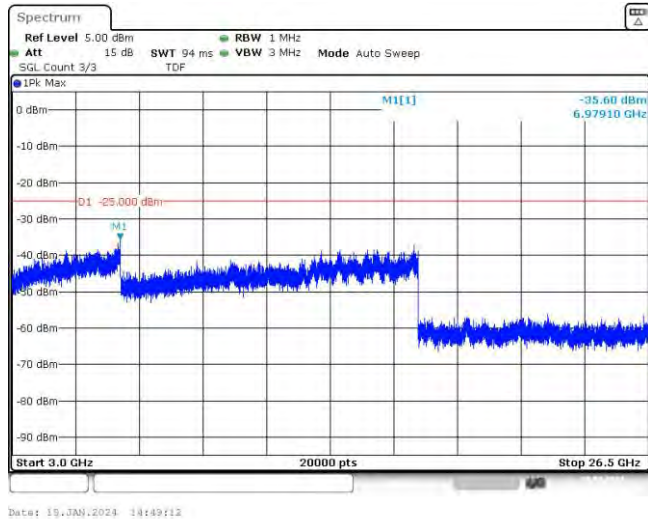

Band41-15MHz-16QAM-39725-75RB#0-Range1:30~1000MHz

Band41-15MHz-16QAM-39725-75RB#0-Range2:1000~3000MHz

Band41-15MHz-16QAM-39725-75RB#0-Range3:3000~26500MHz

Band41-15MHz-16QAM-40620-1RB#0-Range1:30~1000MHz