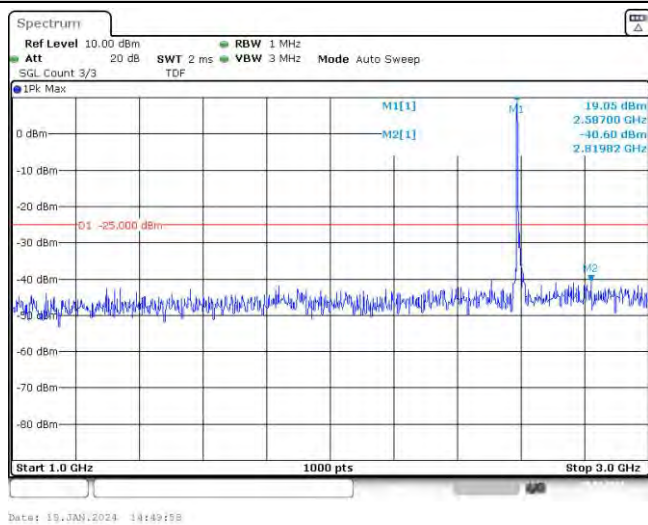

Band41-15MHz-16QAM-40620-1RB#0-Range2:1000~3000MHz