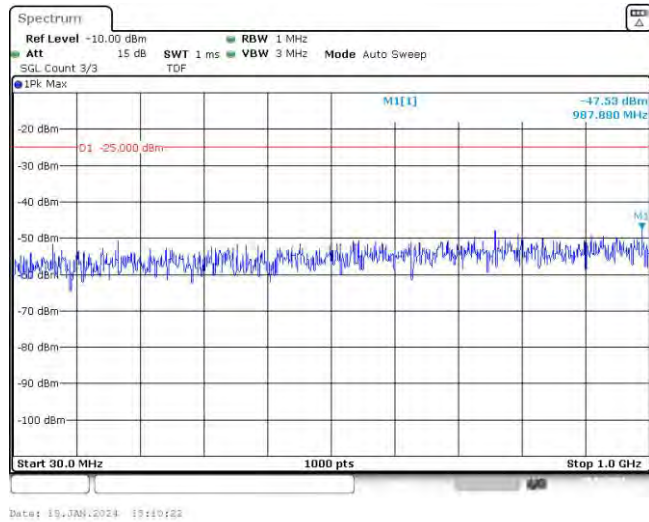

Band41-20MHz-16QAM-40620-1RB#0-Range1:30~1000MHz