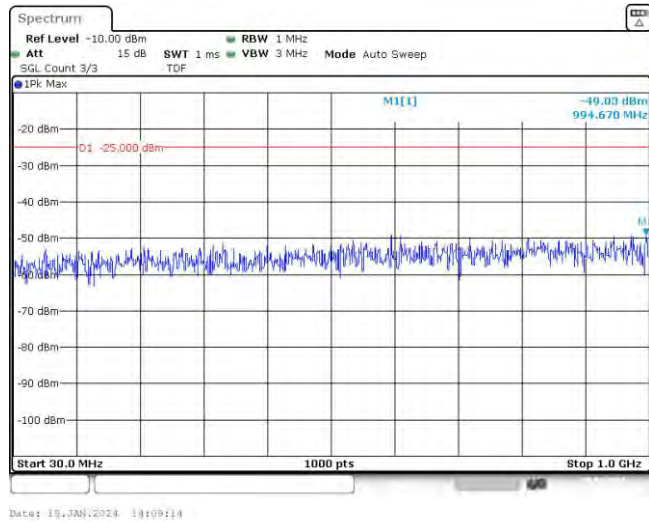

Band41-5MHz-16QAM-40620-1RB#0-Range1:30~1000MHz