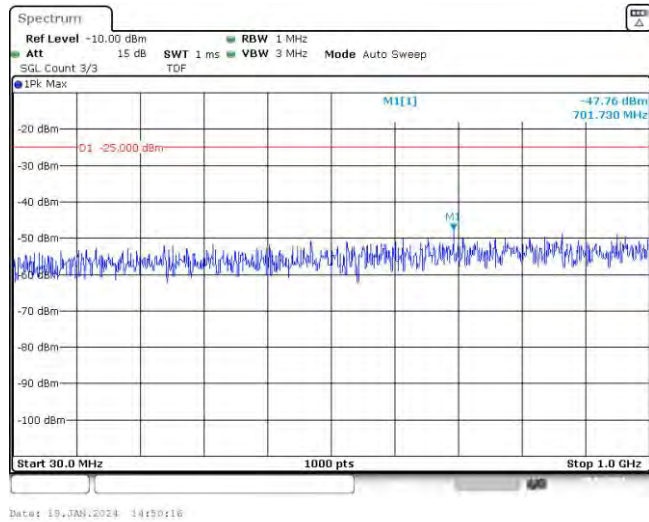

Band41-15MHz-QPSK-40620-75RB#0-Range1:30~1000MHz