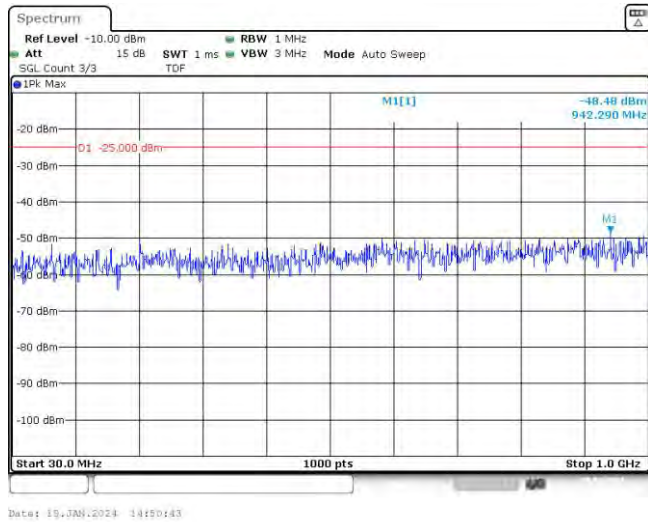

Band41-15MHz-16QAM-40620-75RB#0-Range1:30~1000MHz