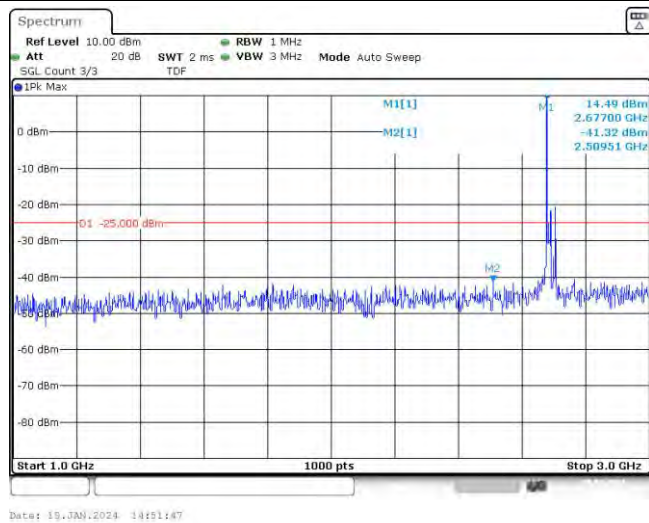

Band41-15MHz-16QAM-41515-1RB#0-Range2:1000~3000MHz