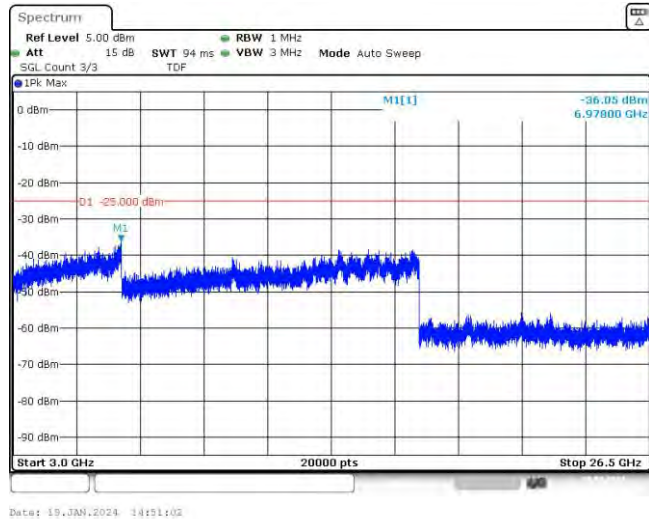

Band41-15MHz-16QAM-40620-75RB#0-Range3:3000~26500MHz