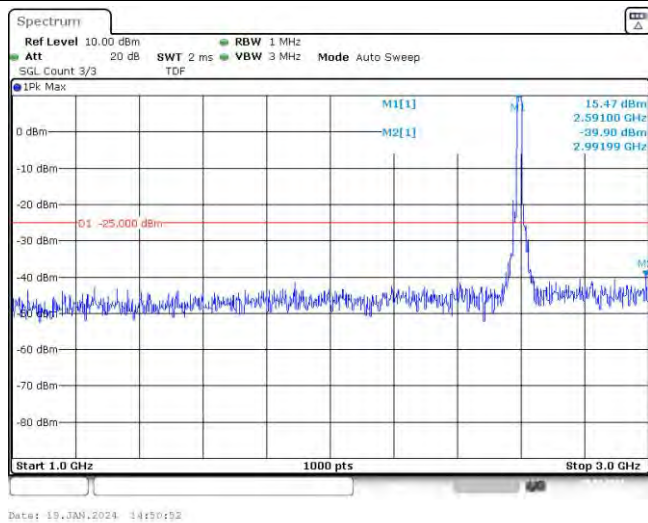

Band41-15MHz-16QAM-40620-1RB#0-Range2:1000~3000MHz

Band41-15MHz-16QAM-40620-1RB#0-Range3:3000~26500MHz

Band41-15MHz-16QAM-40620-75RB#0-Range1:30~1000MHz

Band41-15MHz-16QAM-40620-75RB#0-Range2:1000~3000MHz