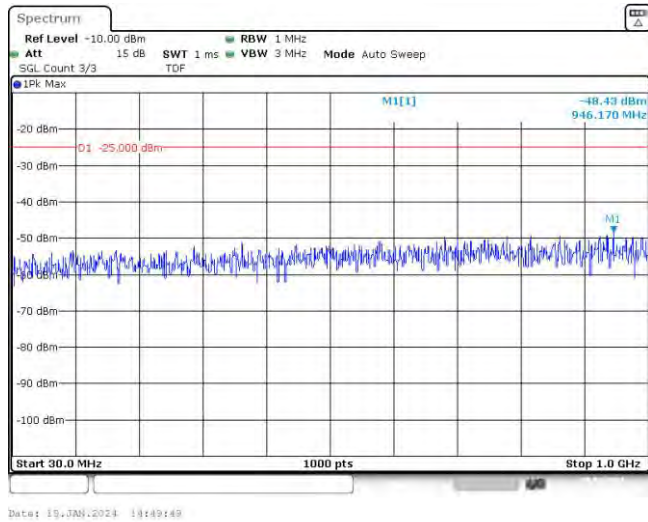

Band41-15MHz-16QAM-39725-75RB#0-Range1:30~1000MHz

Band41-15MHz-16QAM-39725-75RB#0-Range2:1000~3000MHz

Band41-15MHz-16QAM-39725-75RB#0-Range3:3000~26500MHz

Band41-15MHz-16QAM-40620-1RB#0-Range1:30~1000MHz