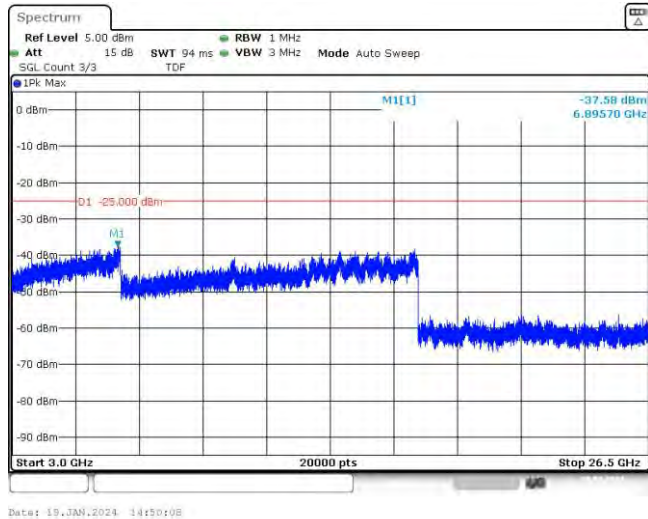

Band41-15MHz-16QAM-40620-1RB#0-Range3:3000~26500MHz