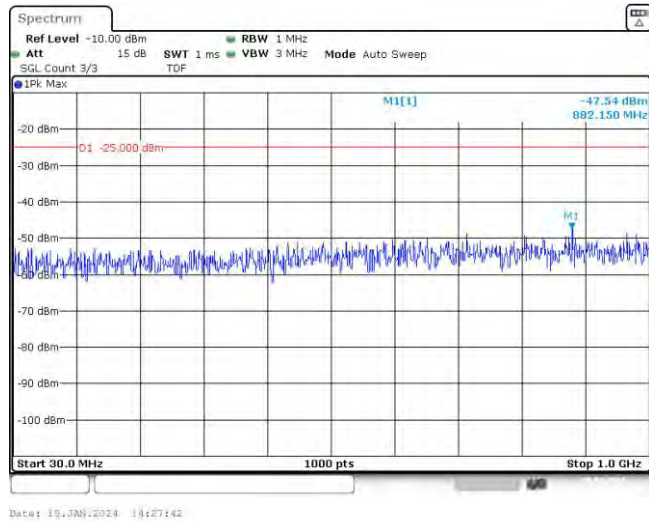

Band41-10MHz-16QAM-39700-1RB#0-Range1:30~1000MHz