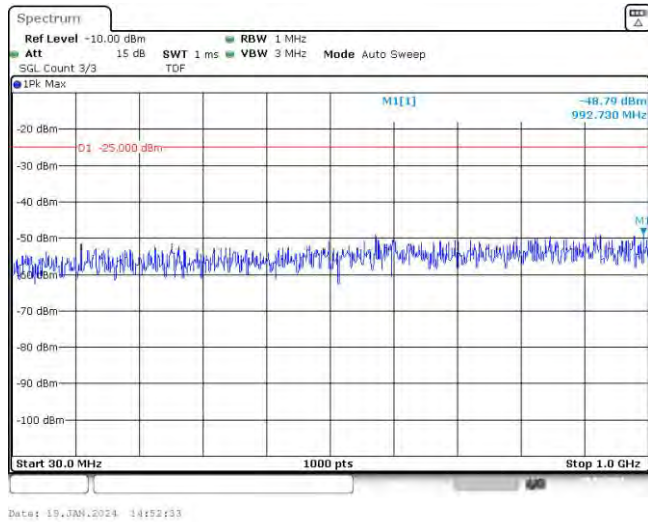

Band41-15MHz-16QAM-41515-75RB#0-Range1:30~1000MHz