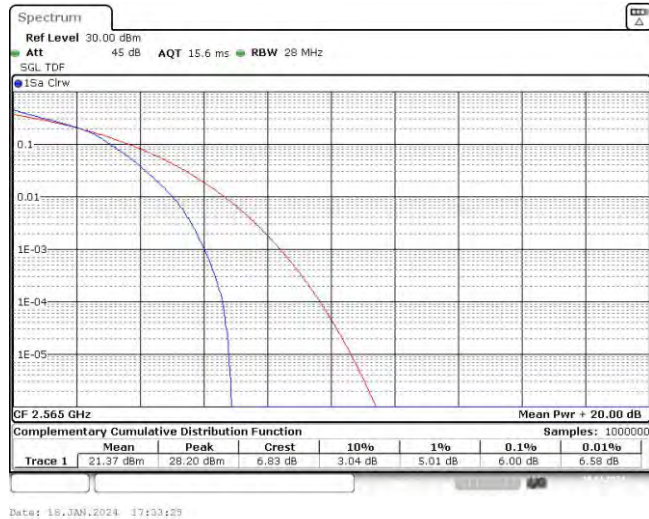

Band7-15MHz-QPSK-20825-75RB#0

Band7-15MHz-QPSK-21100-75RB#0

Band7-15MHz-QPSK-21375-75RB#0