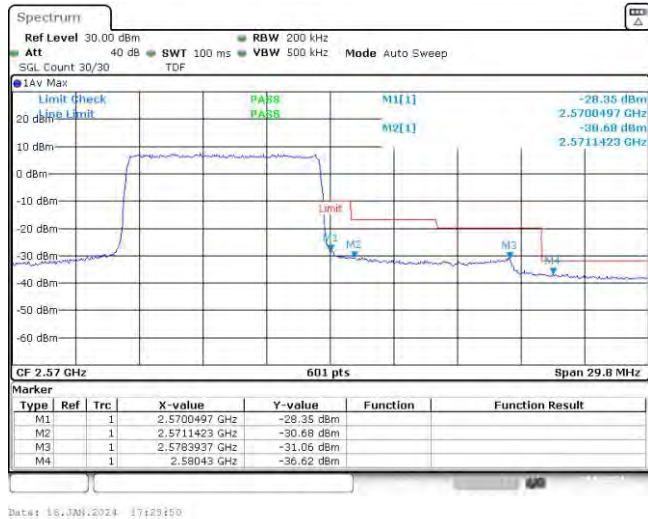

Band7-10MHz-16QAM-20800-50RB#0

Band7-10MHz-16QAM-21400-50RB#0

Band7-15MHz-QPSK-20825-75RB#0