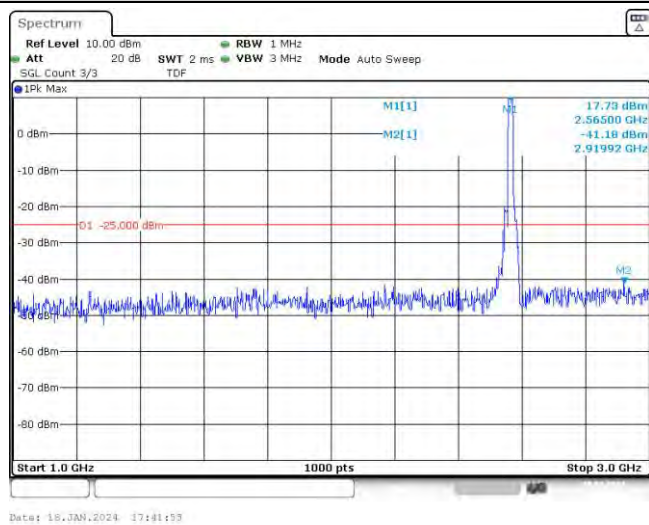

Band7-15MHz-16QAM-21375-75RB#0-Range2:1000~3000MHz