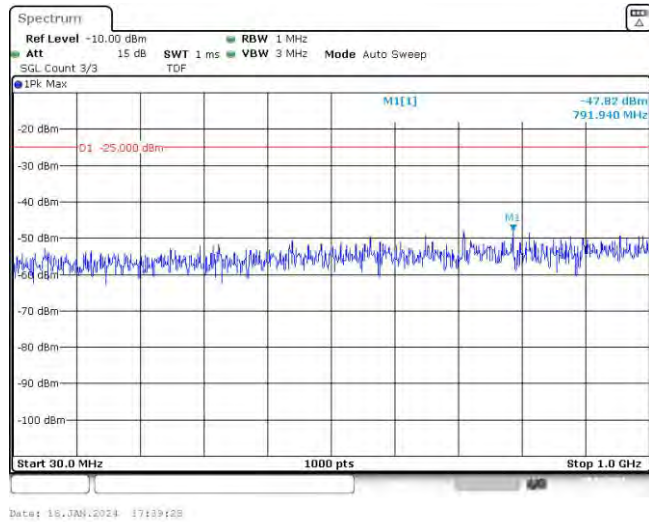

Band7-15MHz-QPSK-20825-75RB#0-Range1:30~1000MHz