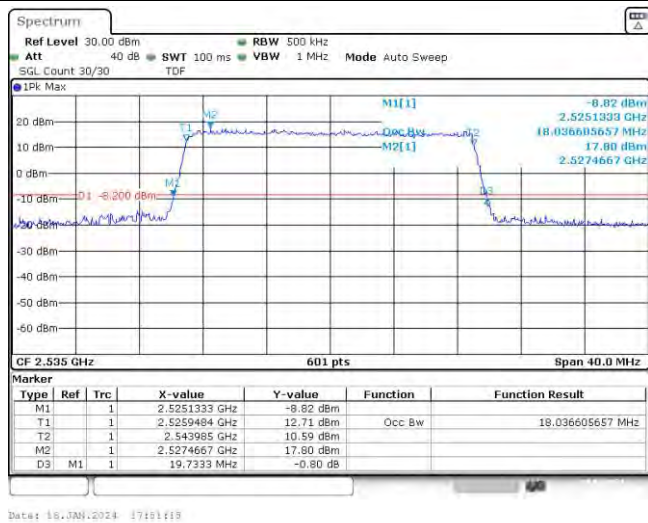

Band7-20MHz-16QAM-21100-100RB#0

Band7-20MHz-16QAM-21350-100RB#0