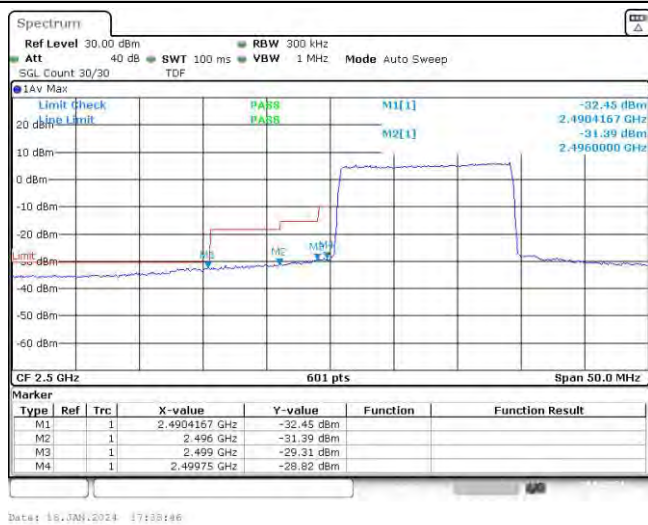

Band7-15MHz-16QAM-20825-75RB#0

Band7-15MHz-16QAM-21375-75RB#0