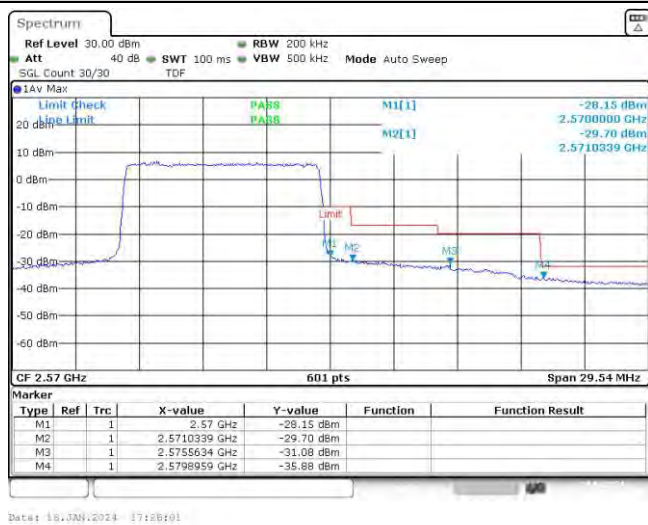

Band7-10MHz-16QAM-21400-50RB#0

Band7-15MHz-QPSK-20825-75RB#0