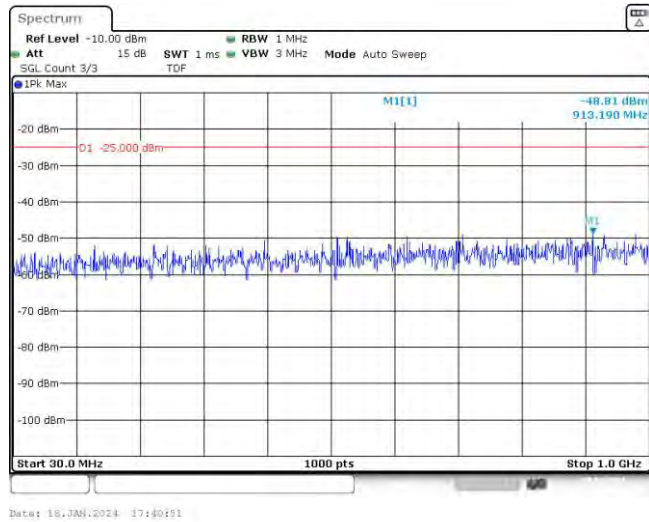

Band7-15MHz-16QAM-21100-75RB#0-Range1:30~1000MHz