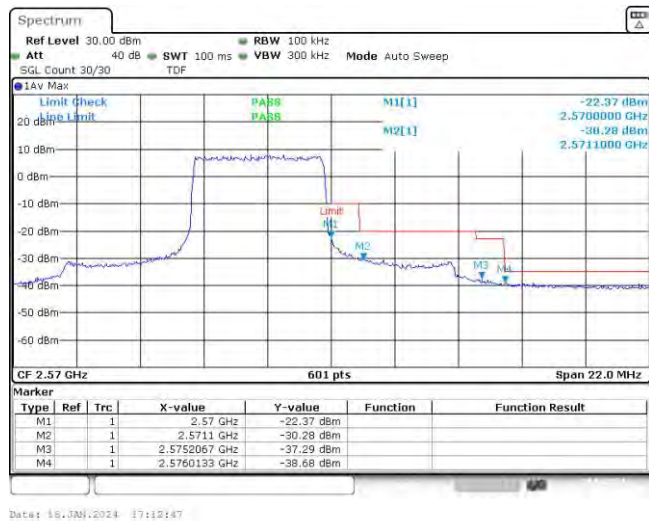

Band7-5MHz-QPSK-21425-25RB#0

Band7-5MHz-16QAM-20775-25RB#0