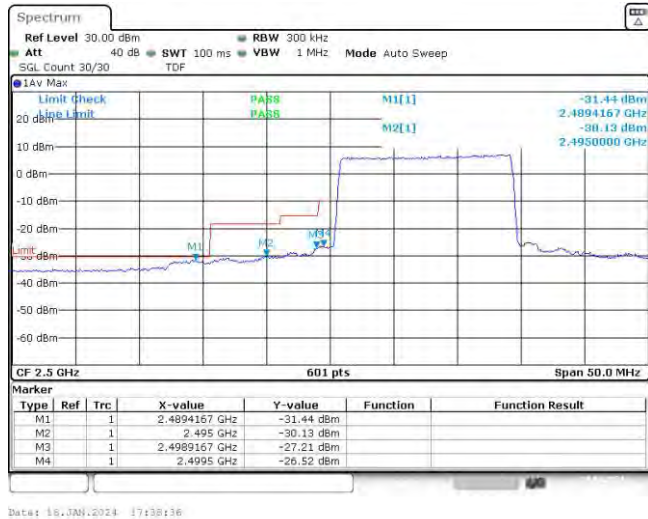

Band7-15MHz-QPSK-21375-75RB#0

Band7-15MHz-16QAM-20825-75RB#0

Band7-15MHz-16QAM-21375-75RB#0