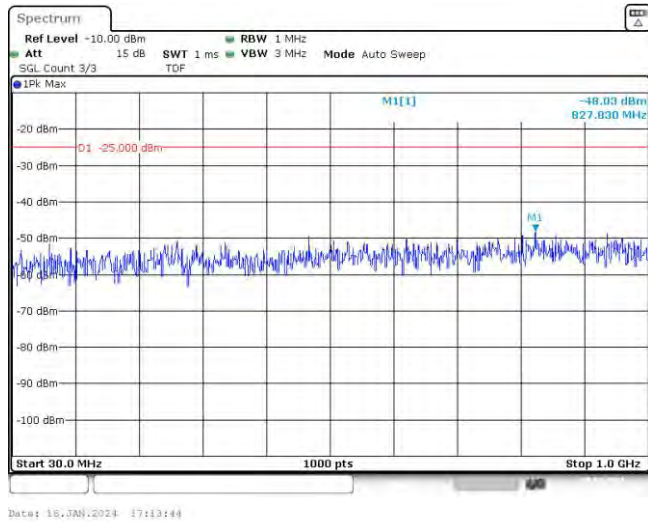

Band7-5MHz-16QAM-20775-25RB#0-Range1:30~1000MHz