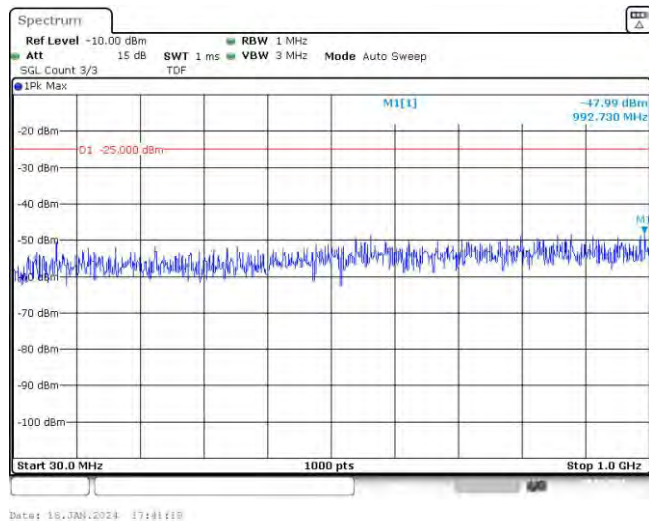

Band7-15MHz-QPSK-21375-75RB#0-Range1:30~1000MHz