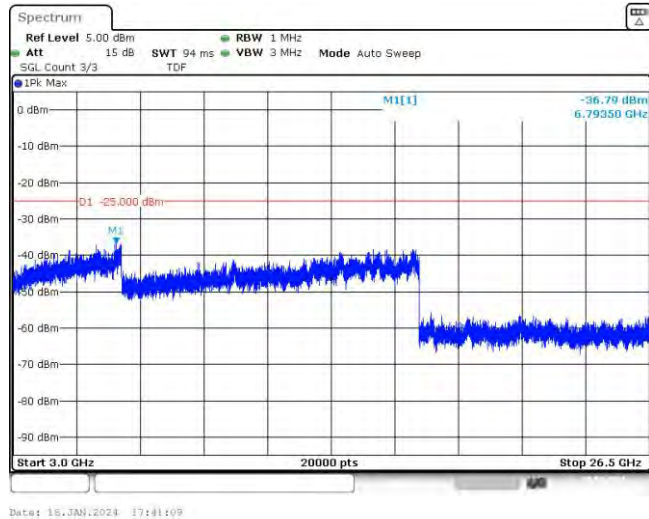

Band7-15MHz-16QAM-20825-75RB#0-Range2:1000~3000MHz

Band7-15MHz-16QAM-20825-75RB#0-Range3:3000~26500MHz

Band7-15MHz-16QAM-21100-75RB#0-Range1:30~1000MHz

Band7-15MHz-16QAM-21100-75RB#0-Range2:1000~3000MHz

Band7-15MHz-16QAM-21100-75RB#0-Range3:3000~26500MHz