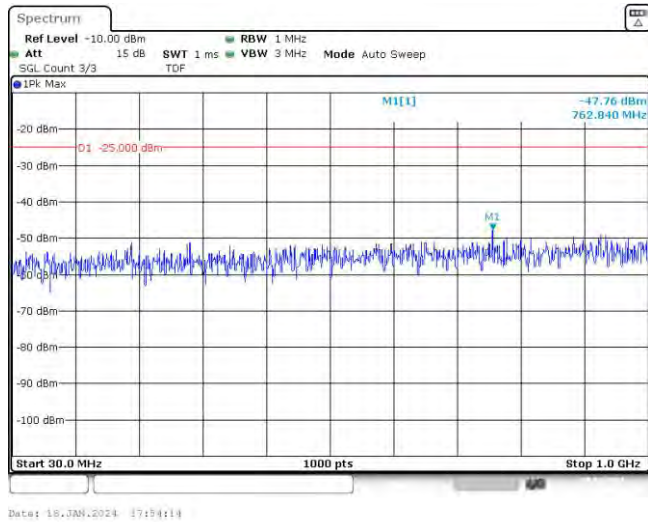

Band7-20MHz-16QAM-21100-100RB#0-Range1:30~1000MHz