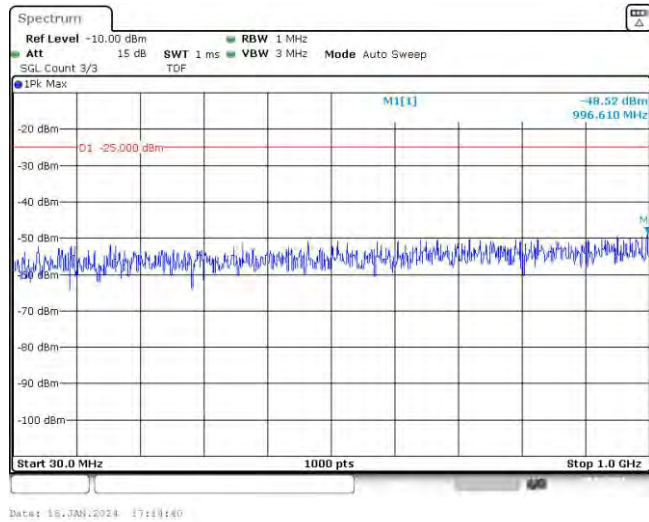

Band7-5MHz-16QAM-21100-25RB#0-Range1:30~1000MHz