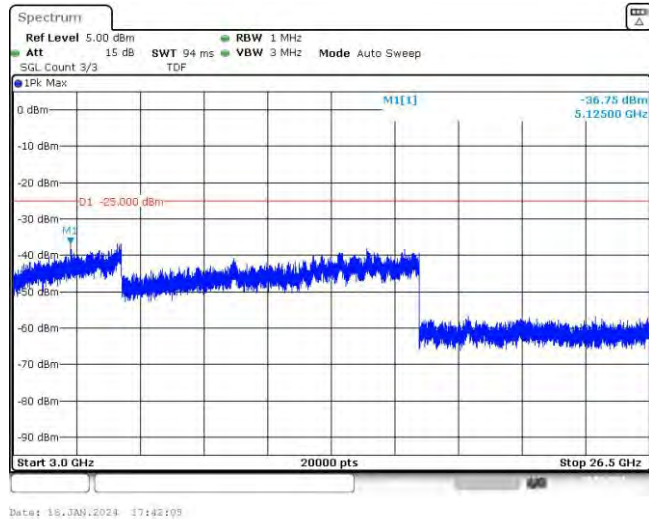

Band7-15MHz-16QAM-21375-75RB#0-Range3:3000~26500MHz