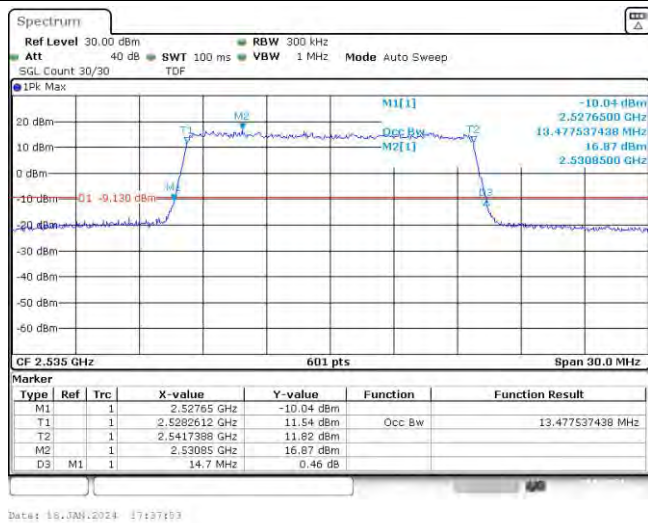

Band7-15MHz-16QAM-21100-75RB#0

Band7-15MHz-16QAM-21375-75RB#0