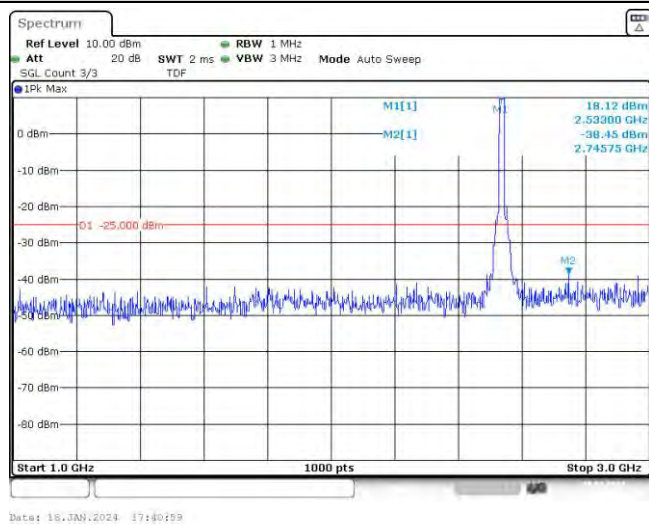

Band7-15MHz-16QAM-20825-75RB#0-Range2:1000~3000MHz

Band7-15MHz-16QAM-20825-75RB#0-Range3:3000~26500MHz

Band7-15MHz-16QAM-21100-75RB#0-Range1:30~1000MHz

Band7-15MHz-16QAM-21100-75RB#0-Range2:1000~3000MHz

Band7-15MHz-16QAM-21100-75RB#0-Range3:3000~26500MHz