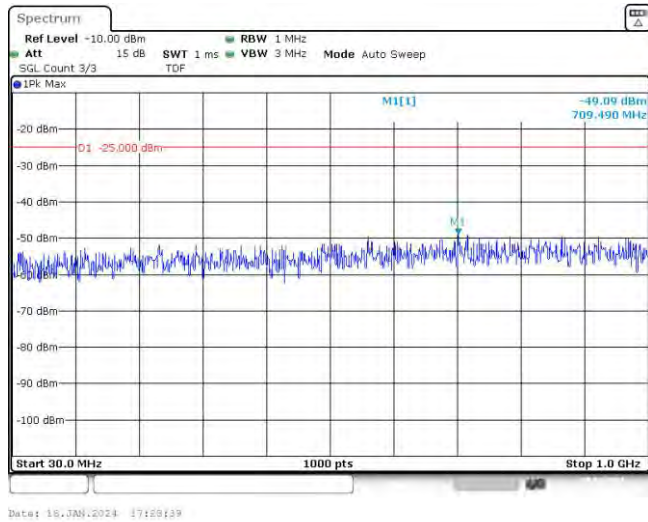

Band7-10MHz-16QAM-21400-50RB#0-Range1:30~1000MHz