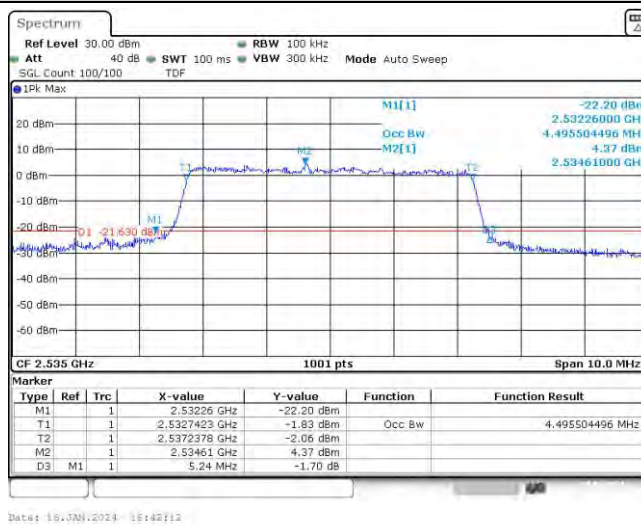

Band7-5MHz-16QAM-21100-25RB#0

Band7-5MHz-16QAM-21425-25RB#0