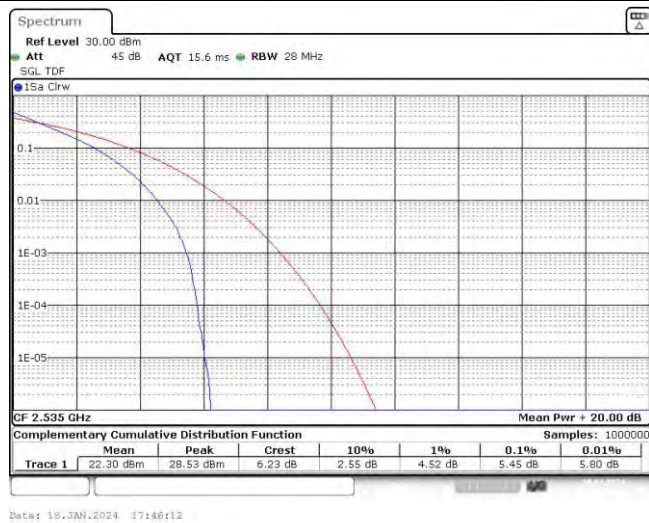

Band7-15MHz-QPSK-21100-75RB#0

Band7-15MHz-QPSK-21375-75RB#0