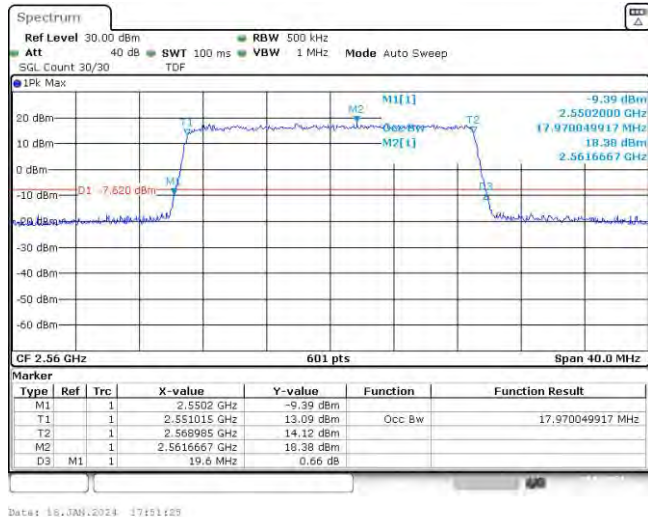

Band7-20MHz-16QAM-20850-100RB#0

Band7-20MHz-16QAM-21100-100RB#0

Band7-20MHz-16QAM-21350-100RB#0