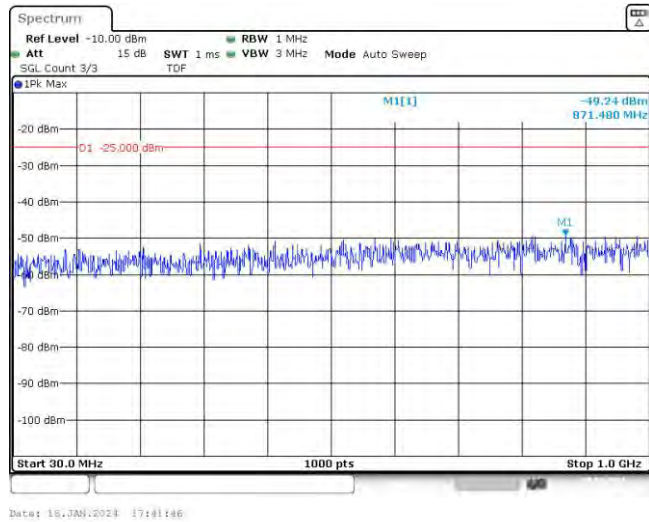

Band7-15MHz-16QAM-21375-75RB#0-Range1:30~1000MHz