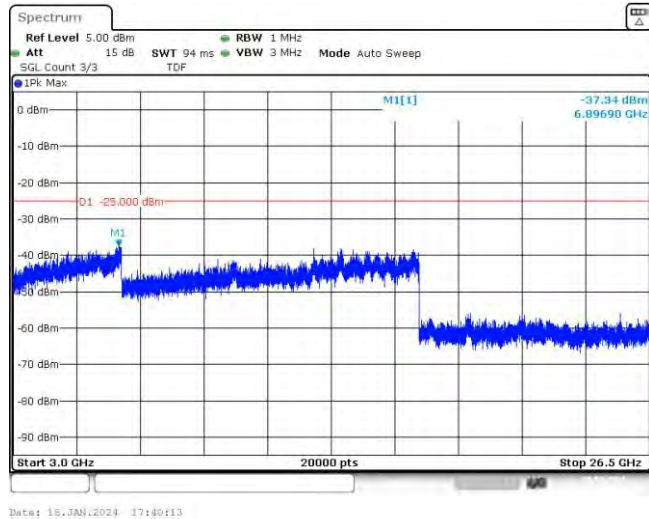

Band7-15MHz-16QAM-20825-75RB#0-Range3:3000~26500MHz