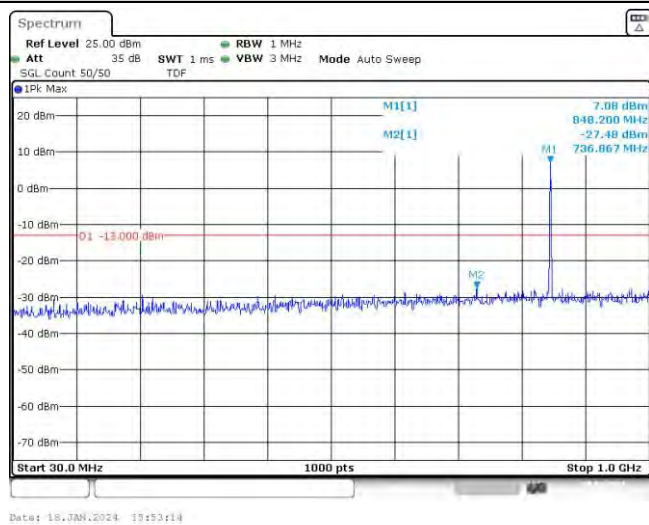

Band5-1.4MHz-16QAM-20407-6RB#0-Range2:1000~10000MHz

Band5-1.4MHz-16QAM-20525-6RB#0-Range1:30~1000MHz

Band5-1.4MHz-16QAM-20525-6RB#0-Range2:1000~10000MHz

Band5-1.4MHz-16QAM-20643-6RB#0-Range1:30~1000MHz

Band5-1.4MHz-16QAM-20643-6RB#0-Range2:1000~10000MHz