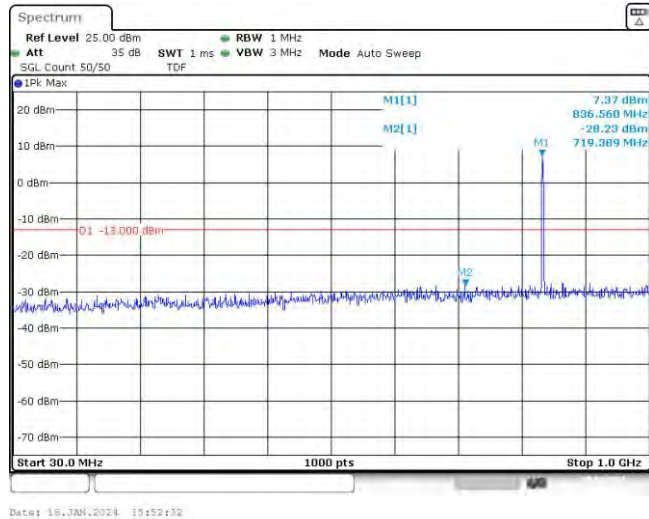

Band5-1.4MHz-16QAM-20525-6RB#0-Range1:30~1000MHz