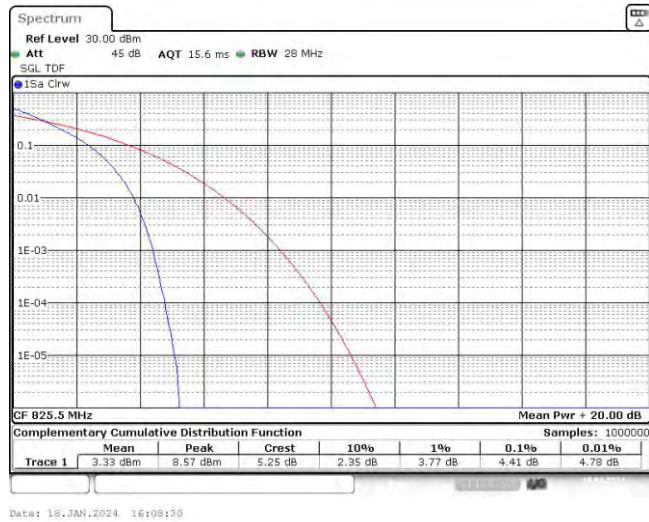

## Appendix B: Peak-to-Average Ratio(CCDF)

# Test Graphs

Band5-1.4MHz-QPSK-20407-6RB#0

Band5-1.4MHz-QPSK-20525-6RB#0

Band5-1.4MHz-QPSK-20643-6RB#0

Band5-1.4MHz-16QAM-20407-6RB#0

Band5-1.4MHz-16QAM-20525-6RB#0

Band5-1.4MHz-16QAM-20643-6RB#0

Band5-3MHz-QPSK-20415-15RB#0