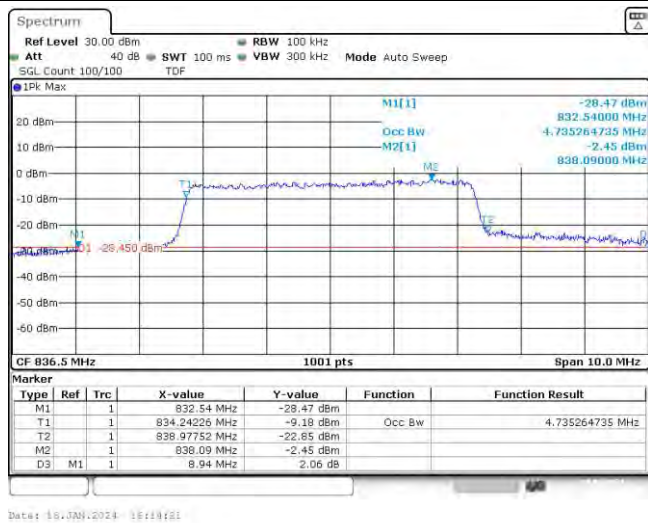

Band5-5MHz-16QAM-20525-25RB#0

Band5-5MHz-16QAM-20625-25RB#0