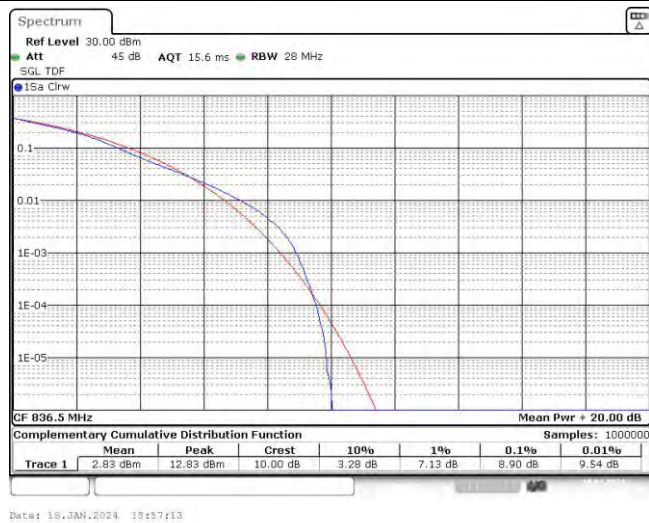

## Appendix B: Peak-to-Average Ratio(CCDF)

# Test Graphs

Band5-1.4MHz-QPSK-20407-6RB#0

Band5-1.4MHz-QPSK-20525-6RB#0

Band5-1.4MHz-QPSK-20643-6RB#0

Band5-1.4MHz-16QAM-20407-6RB#0

Band5-1.4MHz-16QAM-20525-6RB#0

Band5-1.4MHz-16QAM-20643-6RB#0

Band5-3MHz-QPSK-20415-15RB#0