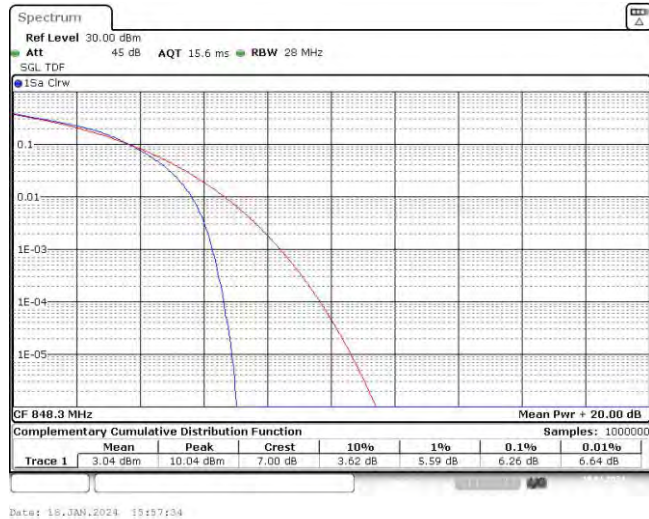

# Test Graphs

Band5-1.4MHz-QPSK-20407-6RB#0

Band5-1.4MHz-QPSK-20525-6RB#0

Band5-1.4MHz-QPSK-20643-6RB#0

Band5-1.4MHz-16QAM-20407-6RB#0

Band5-1.4MHz-16QAM-20525-6RB#0

Band5-1.4MHz-16QAM-20643-6RB#0

Band5-3MHz-QPSK-20415-15RB#0