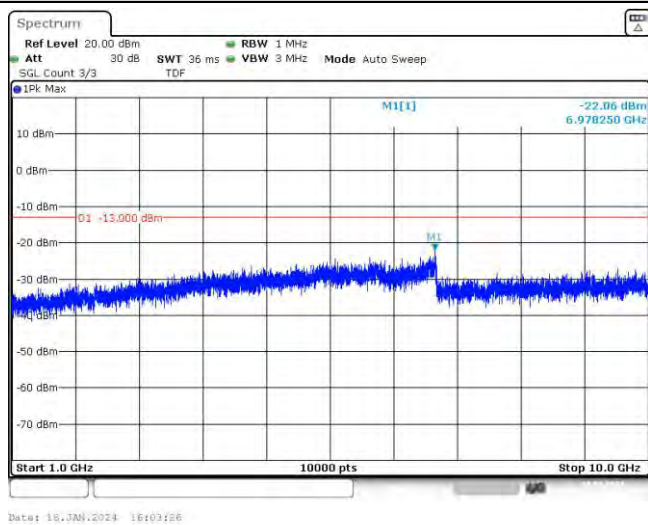

Band5-3MHz-QPSK-20415-15RB#0-Range2:1000~10000MHz