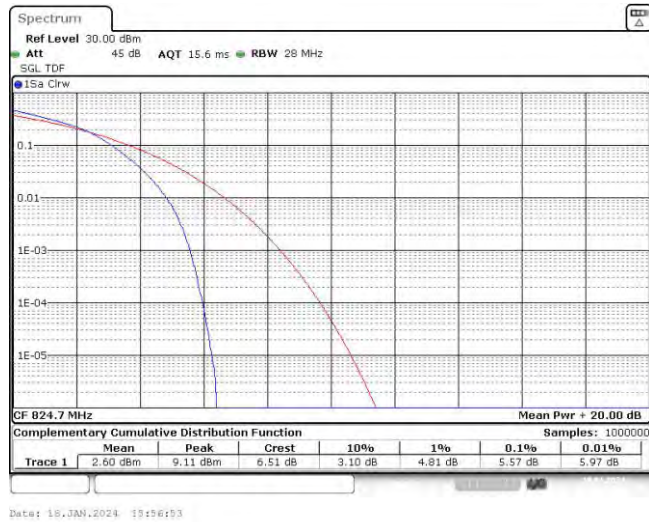

## Appendix B: Peak-to-Average Ratio(CCDF)

# Test Graphs

Band5-1.4MHz-QPSK-20407-6RB#0

Band5-1.4MHz-QPSK-20525-6RB#0

Band5-1.4MHz-QPSK-20643-6RB#0

Band5-1.4MHz-16QAM-20407-6RB#0

Band5-1.4MHz-16QAM-20525-6RB#0

Band5-1.4MHz-16QAM-20643-6RB#0

Band5-3MHz-QPSK-20415-15RB#0