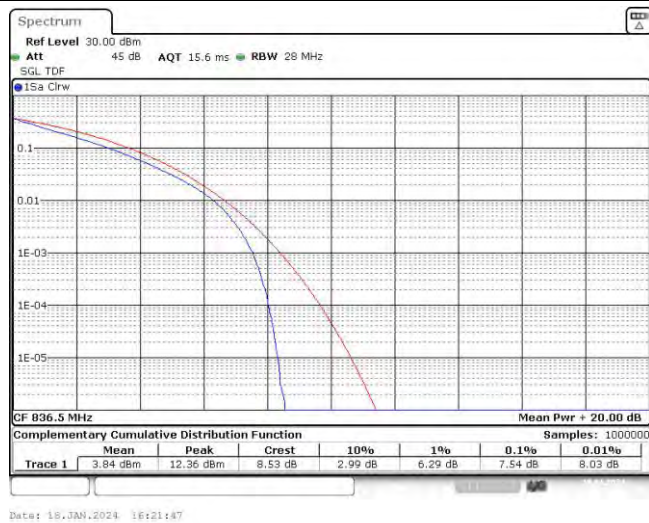

Band5-5MHz-QPSK-20525-25RB#0

Band5-5MHz-QPSK-20625-25RB#0