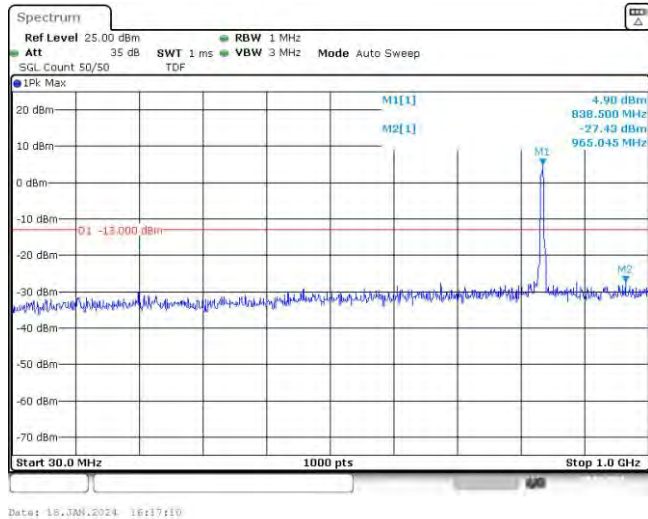

Band5-5MHz-16QAM-20525-25RB#0-Range1:30~1000MHz