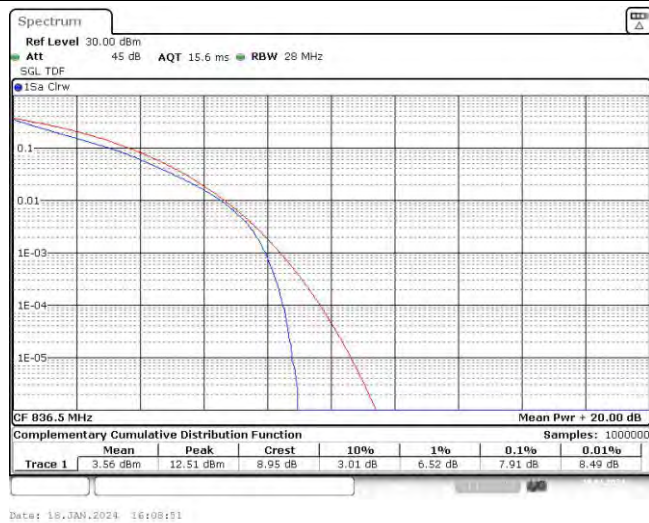

Band5-3MHz-QPSK-20525-15RB#0

Band5-3MHz-QPSK-20635-15RB#0