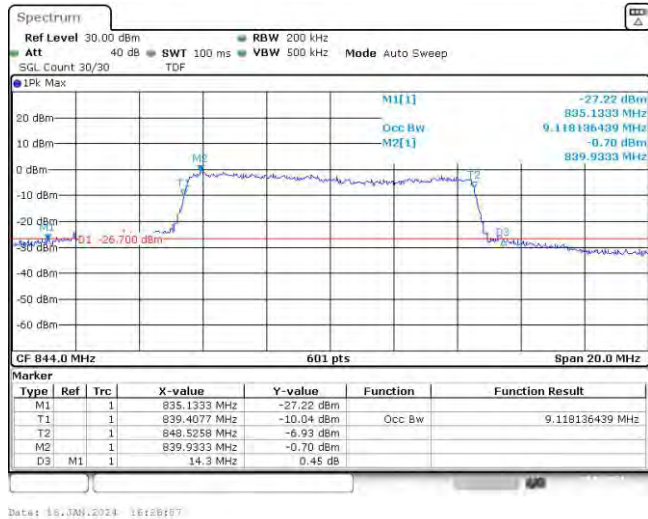

Band5-10MHz-16QAM-20450-50RB#0

Band5-10MHz-16QAM-20525-50RB#0

Band5-10MHz-16QAM-20600-50RB#0