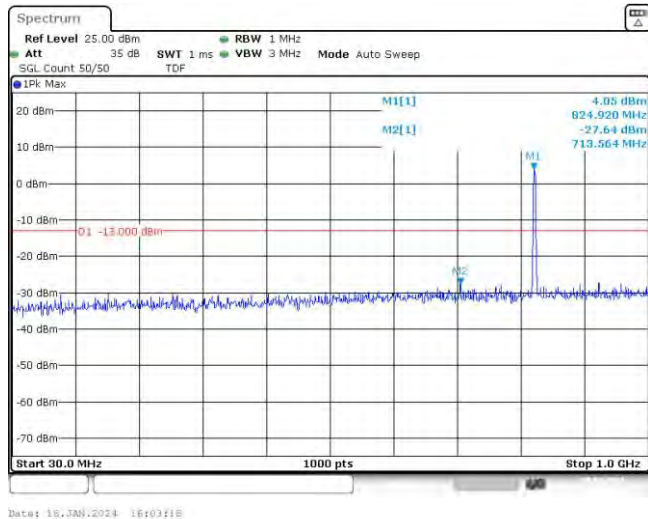

Band5-3MHz-QPSK-20415-15RB#0-Range1:30~1000MHz