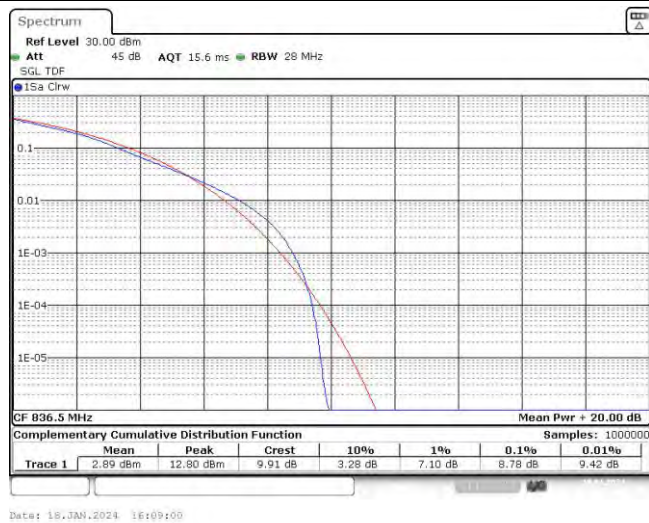

Band5-3MHz-16QAM-20525-15RB#0

Band5-3MHz-16QAM-20635-15RB#0