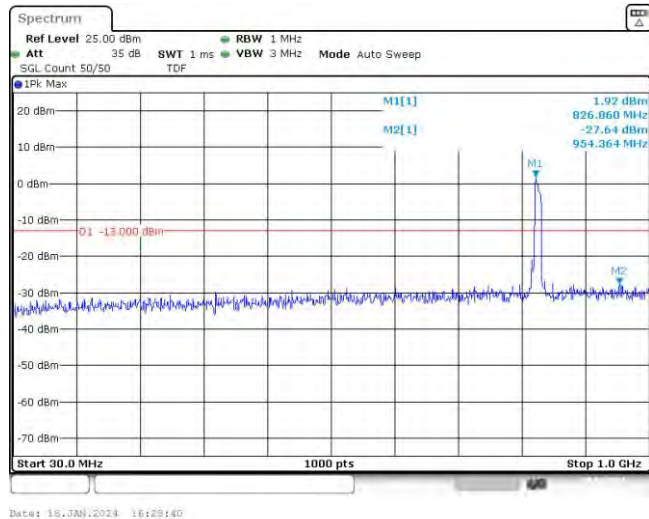

Band5-10MHz-16QAM-20450-50RB#0-Range1:30~1000MHz