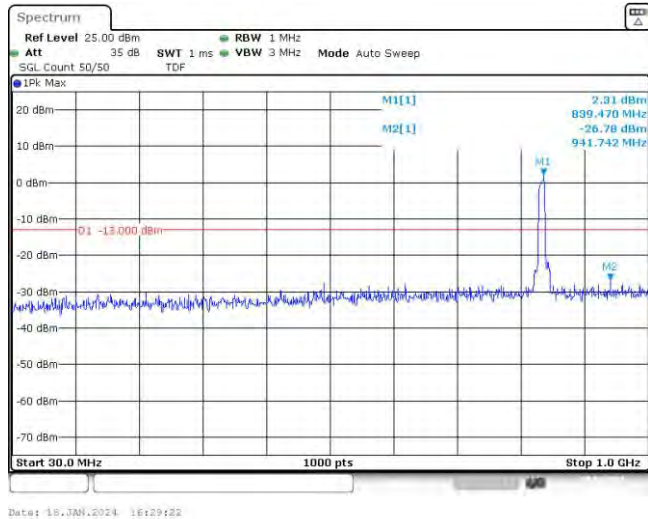

Band5-10MHz-16QAM-20525-50RB#0-Range1:30~1000MHz