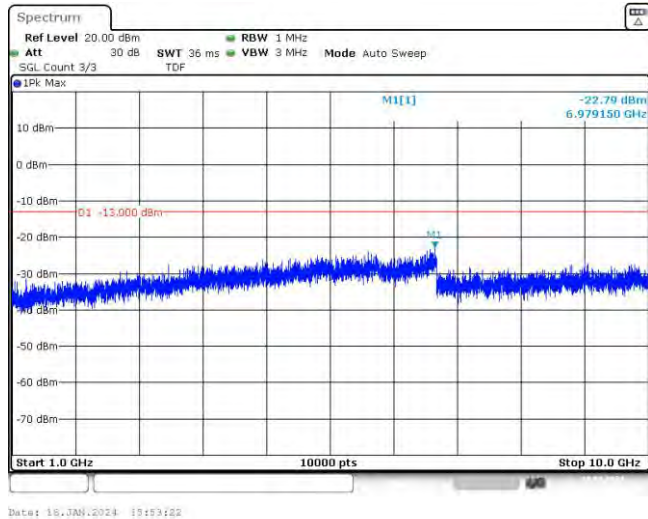

Band5-1.4MHz-16QAM-20407-6RB#0-Range2:1000~10000MHz

Band5-1.4MHz-16QAM-20525-6RB#0-Range1:30~1000MHz

Band5-1.4MHz-16QAM-20525-6RB#0-Range2:1000~10000MHz

Band5-1.4MHz-16QAM-20643-6RB#0-Range1:30~1000MHz

Band5-1.4MHz-16QAM-20643-6RB#0-Range2:1000~10000MHz