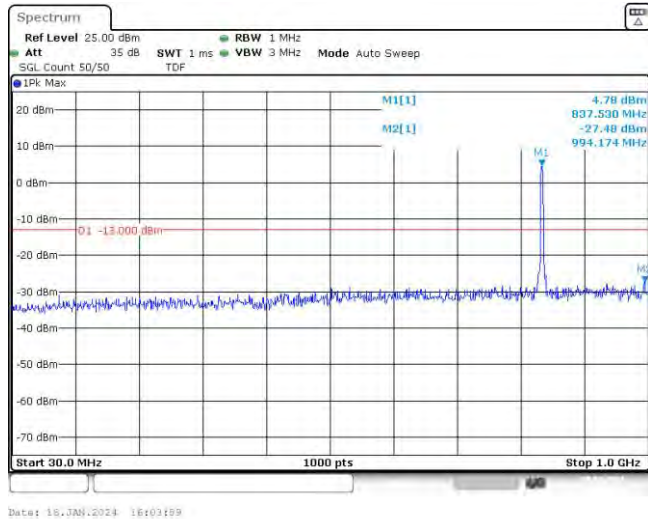

Band5-3MHz-QPSK-20525-15RB#0-Range1:30~1000MHz