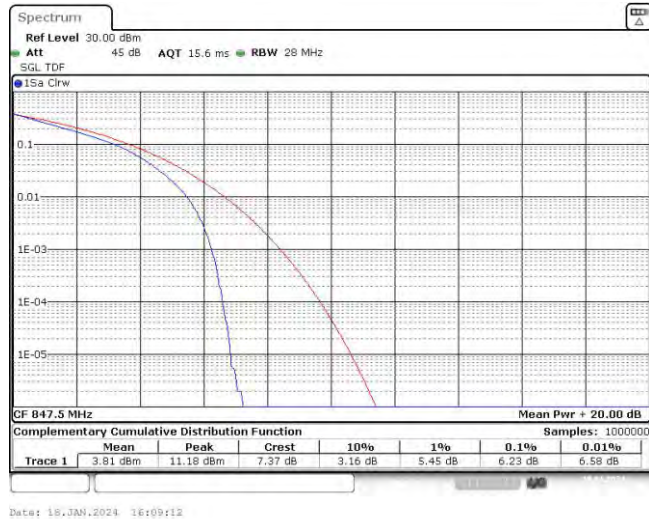

Band5-3MHz-16QAM-20415-15RB#0

Band5-3MHz-16QAM-20525-15RB#0

Band5-3MHz-16QAM-20635-15RB#0