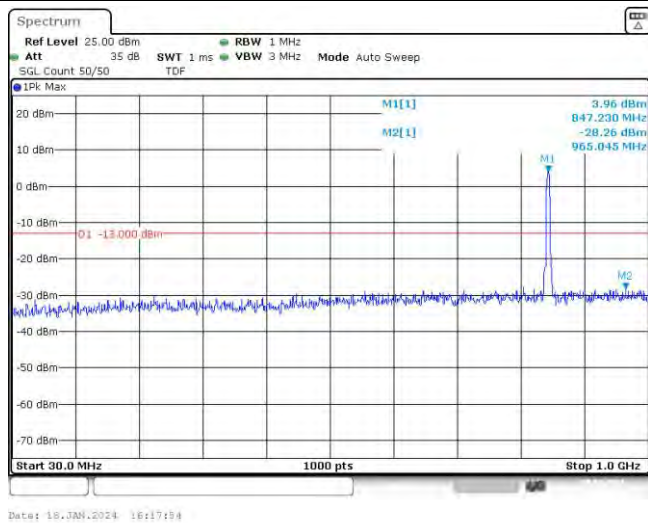

Band5-5MHz-16QAM-20625-25RB#0-Range1:30~1000MHz