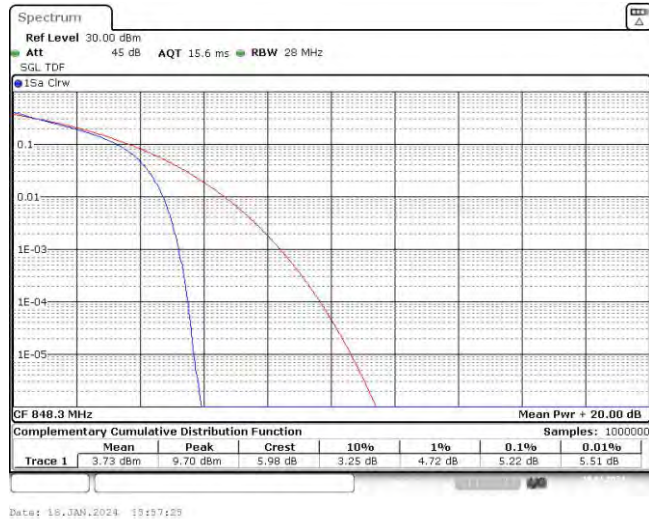

# Test Graphs

Band5-1.4MHz-QPSK-20407-6RB#0

Band5-1.4MHz-QPSK-20525-6RB#0

Band5-1.4MHz-QPSK-20643-6RB#0

Band5-1.4MHz-16QAM-20407-6RB#0

Band5-1.4MHz-16QAM-20525-6RB#0

Band5-1.4MHz-16QAM-20643-6RB#0

Band5-3MHz-QPSK-20415-15RB#0