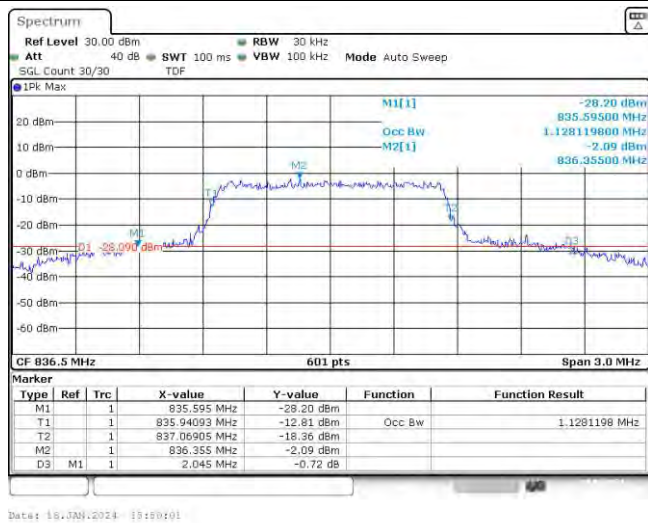

Band5-1.4MHz-16QAM-20525-6RB#0

Band5-1.4MHz-16QAM-20643-6RB#0