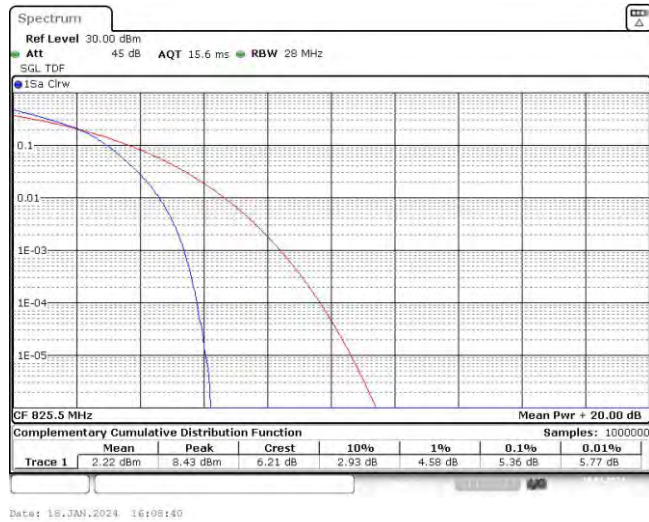

Band5-3MHz-16QAM-20415-15RB#0