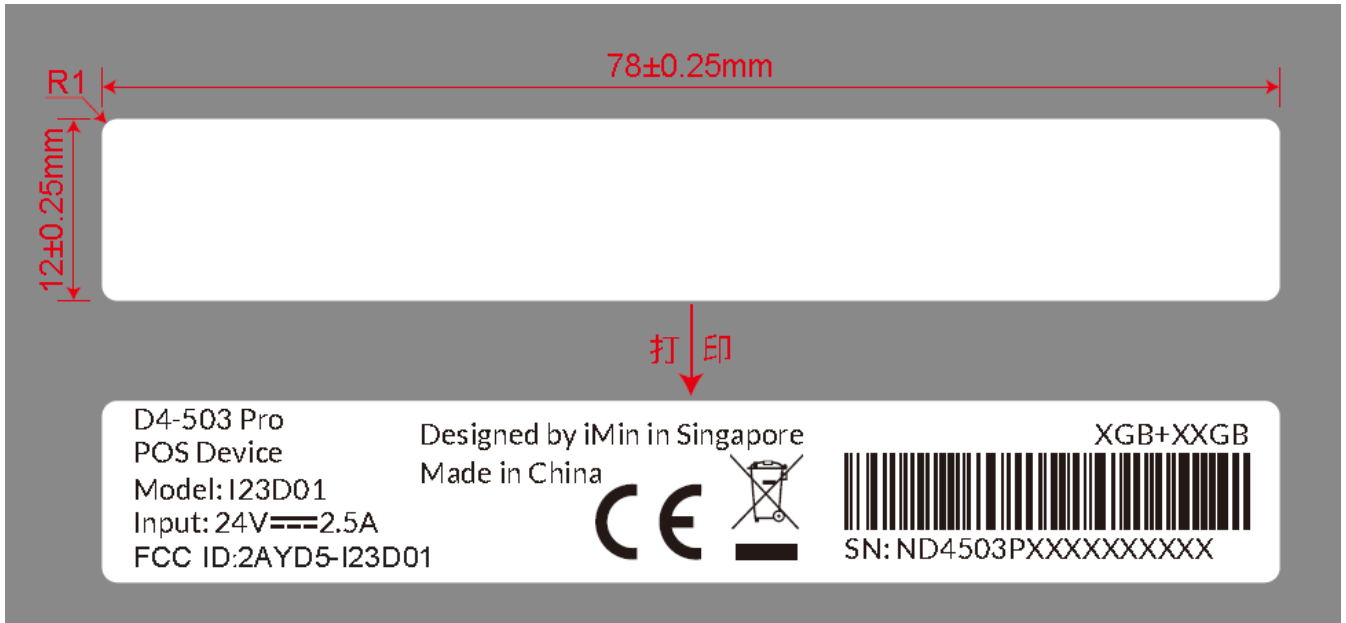

LABEL AND LOCATION

(Size: L7.8cm x 1.2cm)

Label Location