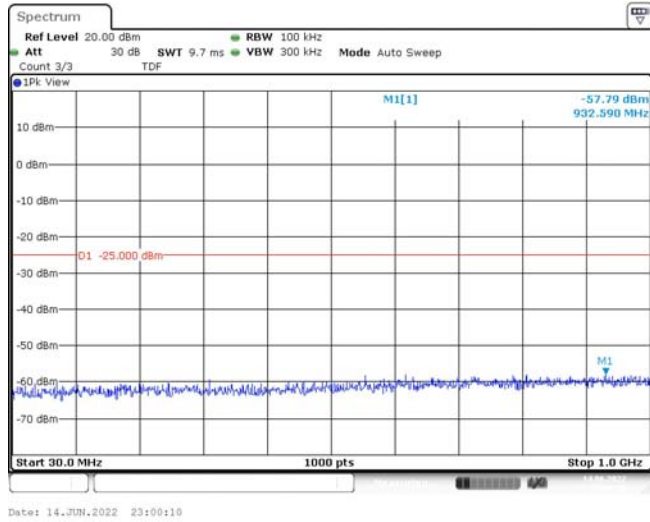

Band7-15MHz-16QAM-21100-1RB#0-Range1:30~1000MHz