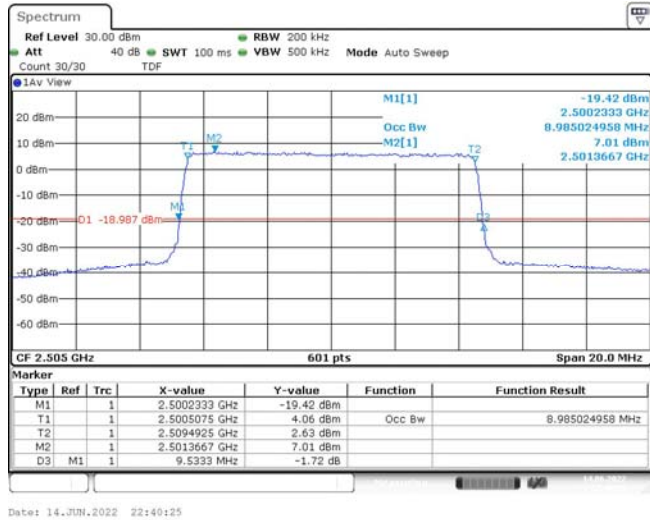

Test Graphs

Band7-5MHz-QPSK-20775-25RB#0-4.496

Band7-5MHz-QPSK-21100-25RB#0-4.504

Band7-5MHz-QPSK-21425-25RB#0-4.496

Band7-5MHz-16QAM-20775-25RB#0-4.496

Band7-5MHz-16QAM-21100-25RB#0-4.512

Band7-5MHz-16QAM-21425-25RB#0-4.504