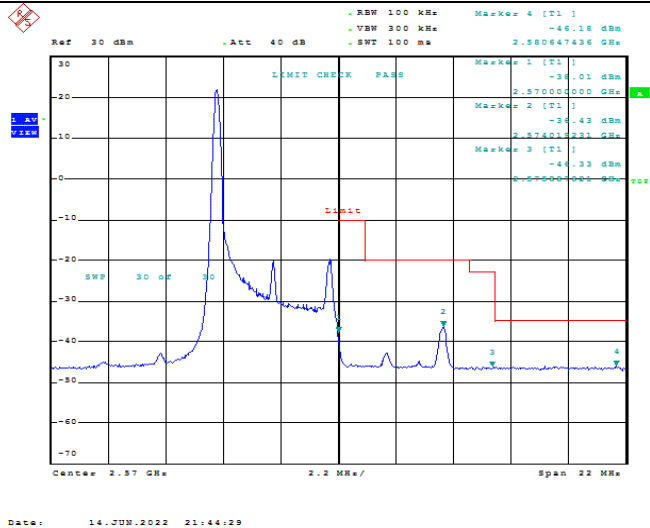

Test Graphs

Band7-5MHz-QPSK-20775-1RB#0

Band7-5MHz-QPSK-20775-1RB#24

Band7-5MHz-QPSK-20775-25RB#0

Band7-5MHz-QPSK-21425-1RB#0

Band7-5MHz-QPSK-21425-1RB#24

Band7-5MHz-QPSK-21425-25RB#0

Band7-5MHz-16QAM-20775-1RB#0