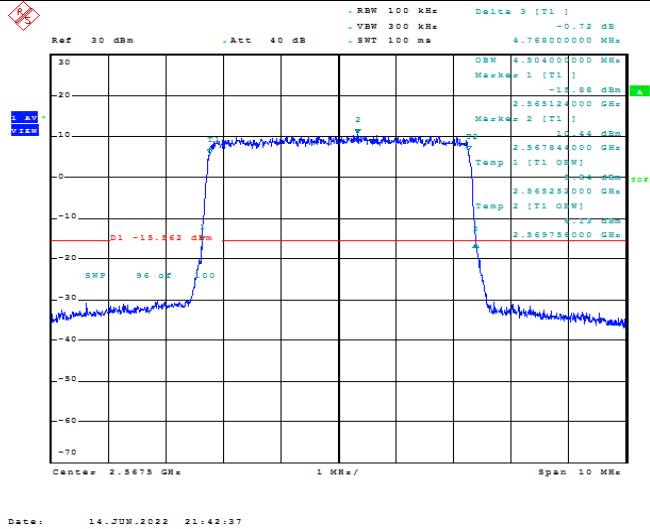

Test Graphs

Band7-5MHz-QPSK-20775-25RB#0-4.496

Band7-5MHz-QPSK-21100-25RB#0-4.504

Band7-5MHz-QPSK-21425-25RB#0-4.496

Band7-5MHz-16QAM-20775-25RB#0-4.496

Band7-5MHz-16QAM-21100-25RB#0-4.512

Band7-5MHz-16QAM-21425-25RB#0-4.504