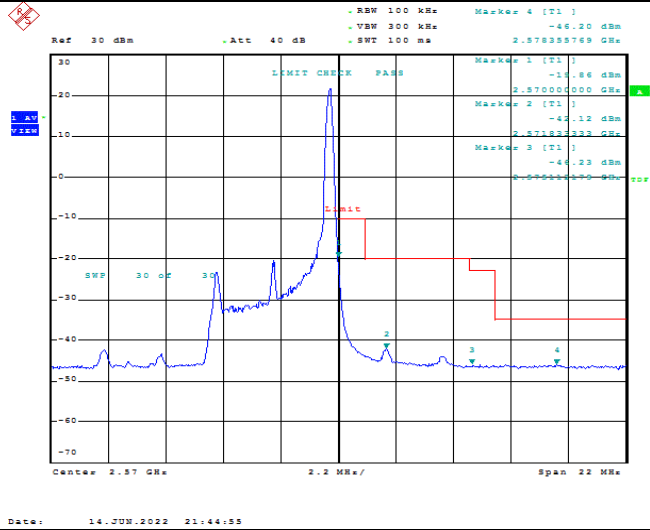

Test Graphs

Band7-5MHz-QPSK-20775-1RB#0

Band7-5MHz-QPSK-20775-1RB#24

Band7-5MHz-QPSK-20775-25RB#0

Band7-5MHz-QPSK-21425-1RB#0

Band7-5MHz-QPSK-21425-1RB#24

Band7-5MHz-QPSK-21425-25RB#0

Band7-5MHz-16QAM-20775-1RB#0