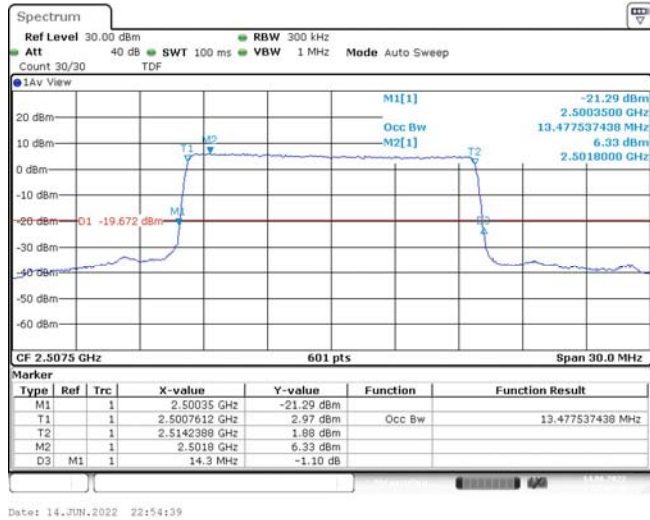

Band7-15MHz-16QAM-20825-75RB#0-13.478

Band7-15MHz-16QAM-21100-75RB#0-13.478

Band7-15MHz-16QAM-21375-75RB#0-13.428