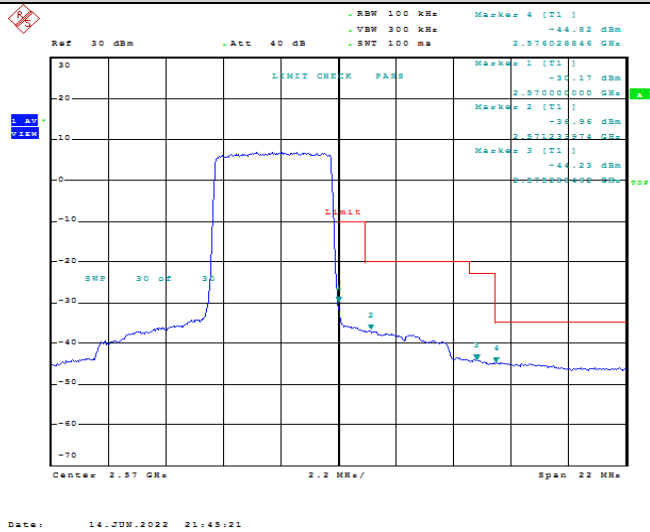

Test Graphs

Band7-5MHz-QPSK-20775-1RB#0

Band7-5MHz-QPSK-20775-1RB#24

Band7-5MHz-QPSK-20775-25RB#0

Band7-5MHz-QPSK-21425-1RB#0

Band7-5MHz-QPSK-21425-1RB#24

Band7-5MHz-QPSK-21425-25RB#0

Band7-5MHz-16QAM-20775-1RB#0