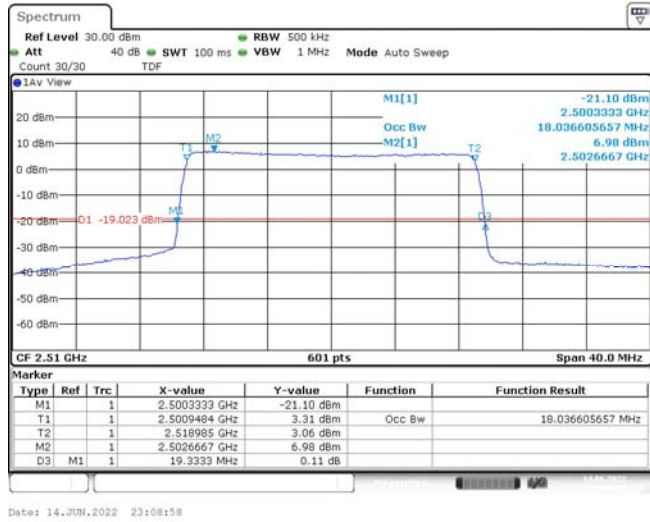

Band7-20MHz-16QAM-20850-100RB#0-18.037