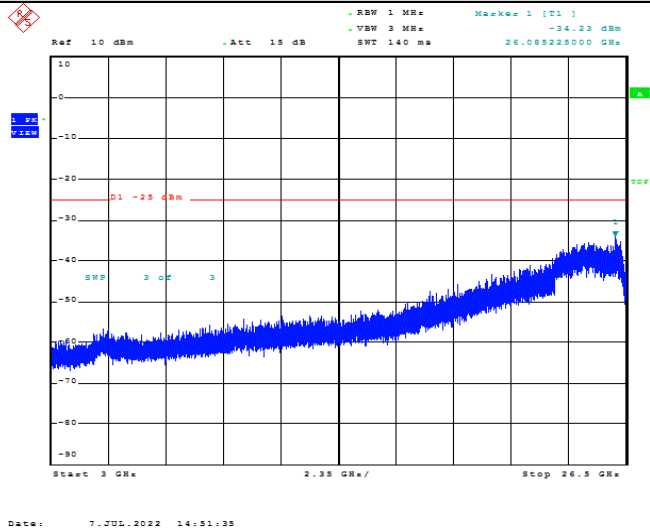

Band7-15MHz-16QAM-21375-1RB#0-Range1:3000~26500MHz