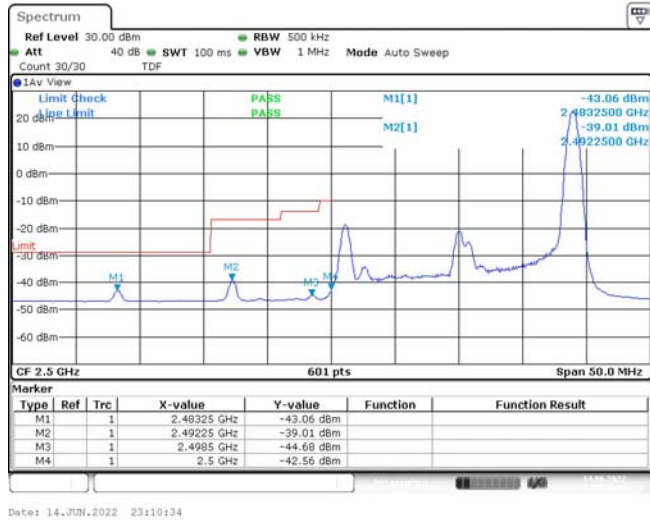

Band7-20MHz-QPSK-20850-1RB#0