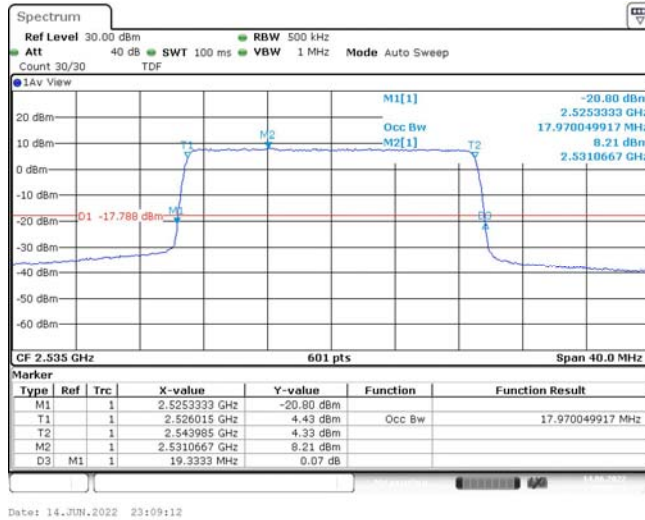

Band7-20MHz-QPSK-20850-100RB#0-18.037