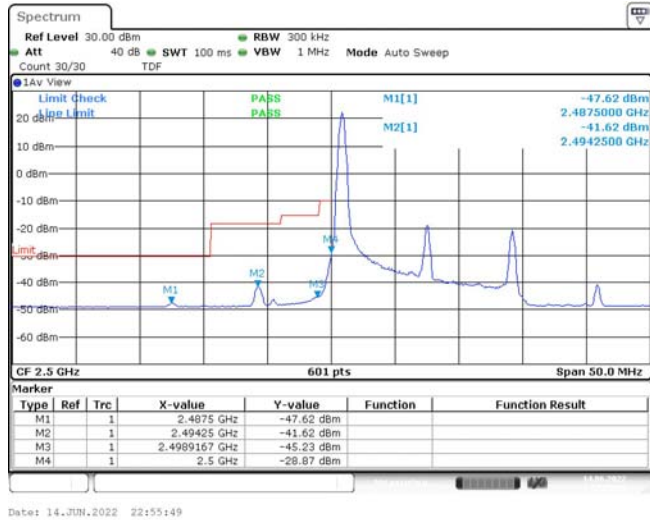

Band7-15MHz-QPSK-20825-1RB#0