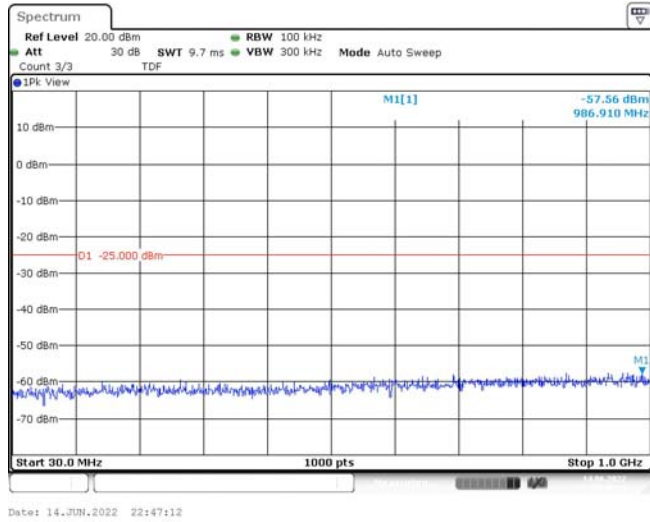

Band7-10MHz-16QAM-21400-1RB#0-Range1:30~1000MHz