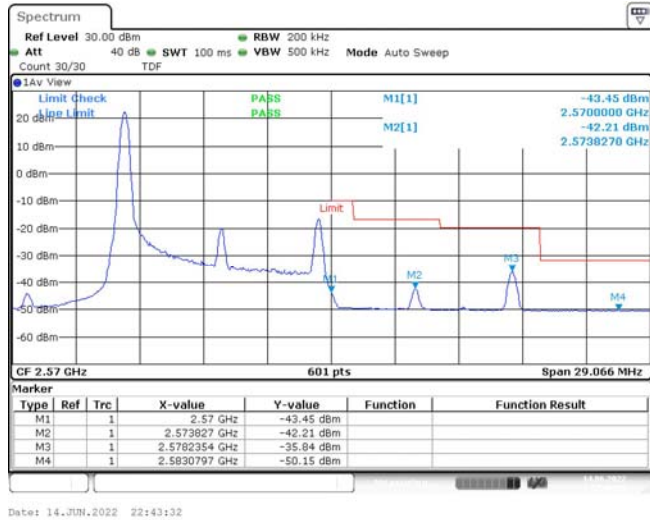

Band7-10MHz-16QAM-21400-1RB#0

Band7-10MHz-16QAM-21400-1RB#49

Band7-10MHz-16QAM-21400-50RB#0