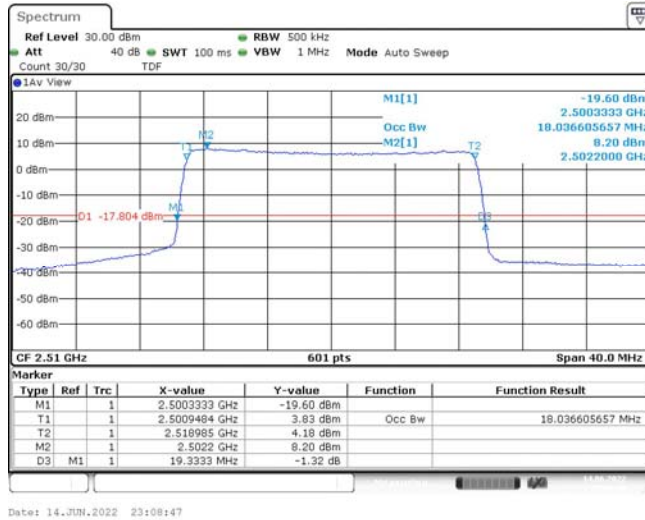

Band7-20MHz-QPSK-20850-100RB#0-18.037

Band7-20MHz-QPSK-21100-100RB#0-17.97

Band7-20MHz-QPSK-21350-100RB#0-18.103