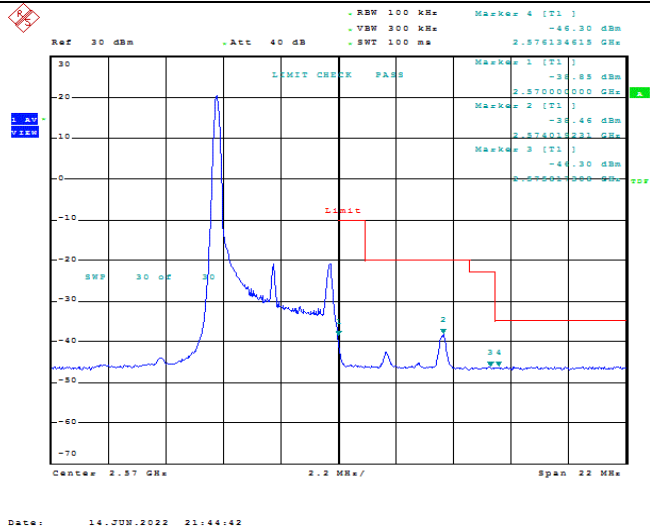

Band7-5MHz-16QAM-21425-1RB#0

Band7-5MHz-16QAM-21425-1RB#24

Band7-5MHz-16QAM-21425-25RB#0