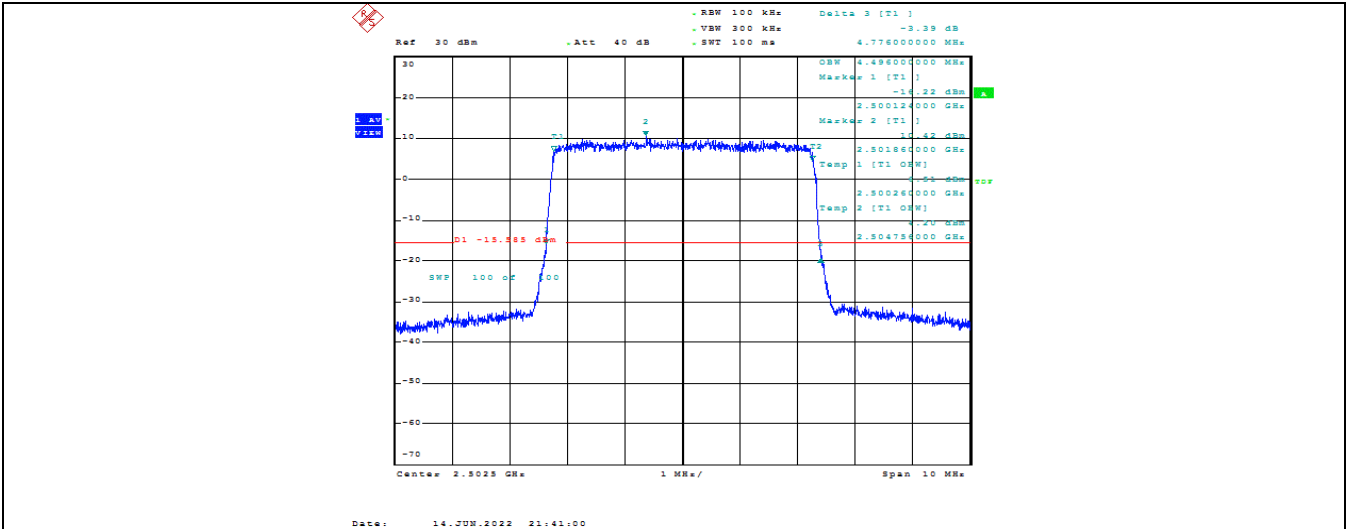

Test Graphs

Band7-5MHz-QPSK-20775-25RB#0-4.496