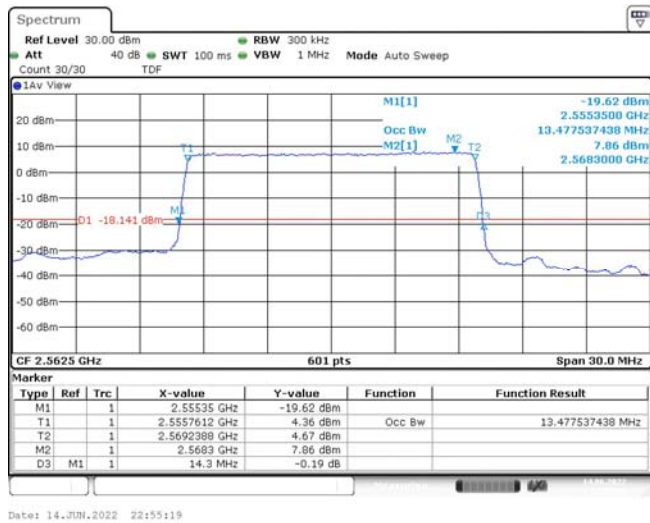

Band7-15MHz-QPSK-21100-75RB#0-13.478

Band7-15MHz-QPSK-21375-75RB#0-13.478