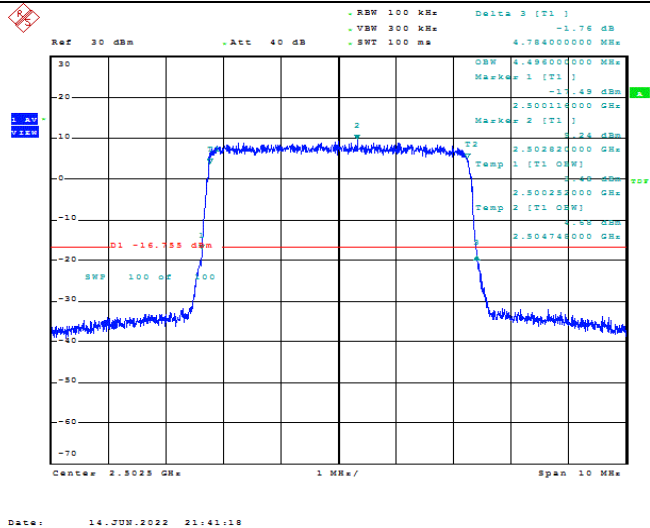

Test Graphs

Band7-5MHz-QPSK-20775-25RB#0-4.496

Band7-5MHz-QPSK-21100-25RB#0-4.504

Band7-5MHz-QPSK-21425-25RB#0-4.496

Band7-5MHz-16QAM-20775-25RB#0-4.496

Band7-5MHz-16QAM-21100-25RB#0-4.512

Band7-5MHz-16QAM-21425-25RB#0-4.504