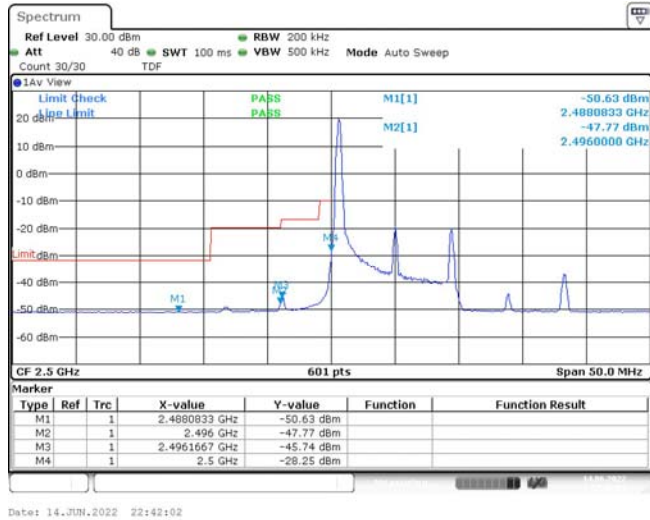

Band7-10MHz-16QAM-20800-1RB#0