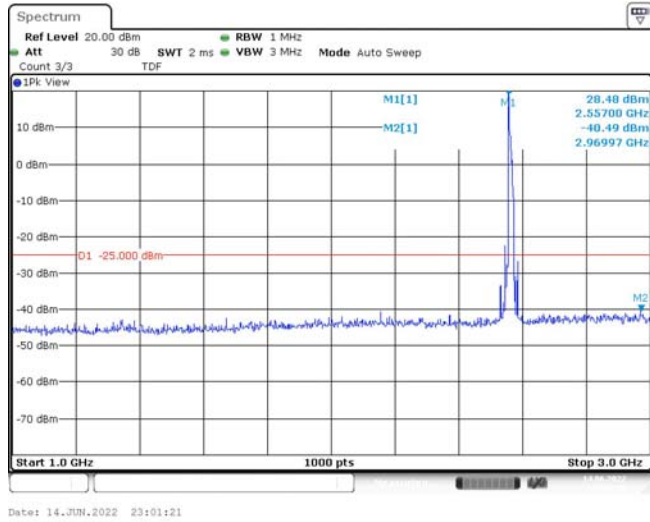

Band7-15MHz-16QAM-20825-1RB#0-Range1:3000~26500MHz

Band7-15MHz-16QAM-21100-1RB#0-Range1:30~1000MHz

Band7-15MHz-16QAM-21100-1RB#0-Range2:1000~3000MHz

Band7-15MHz-16QAM-21100-1RB#0-Range1:3000~26500MHz

Band7-15MHz-16QAM-21375-1RB#0-Range1:30~1000MHz