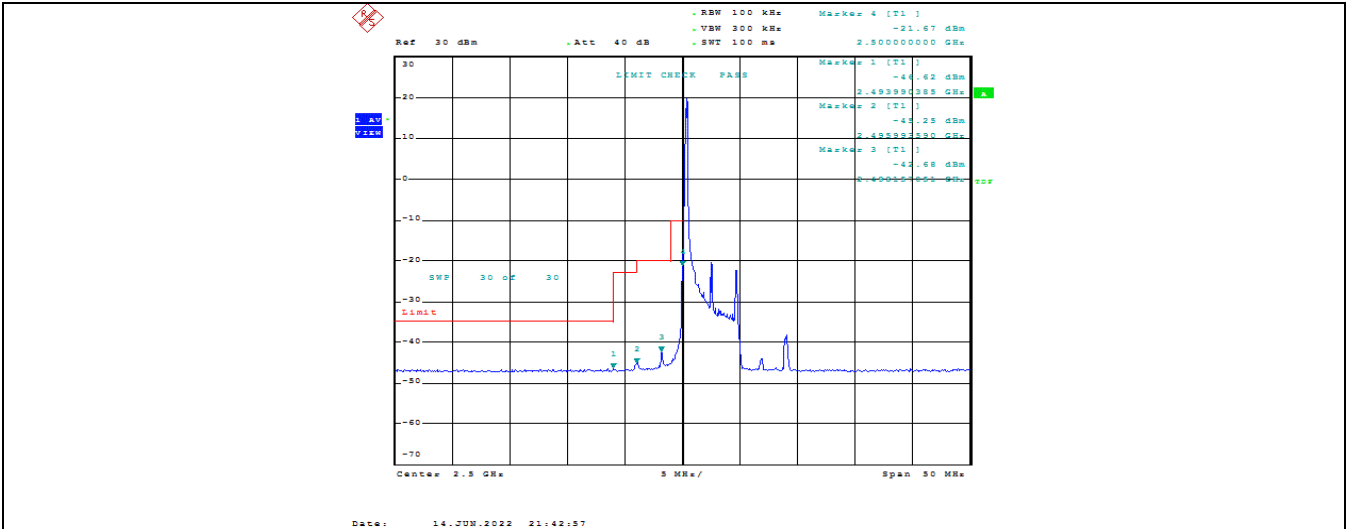

Test Graphs

Band7-5MHz-QPSK-20775-1RB#0