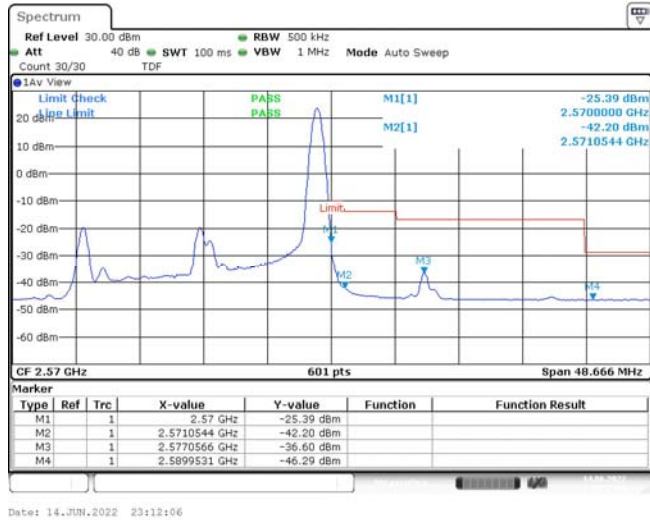

Band7-20MHz-QPSK-21350-1RB#0