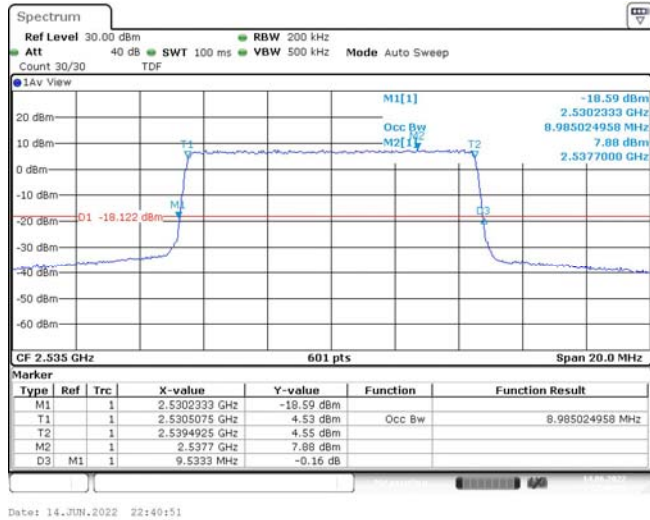

Band7-10MHz-QPSK-20800-50RB#0-8.985