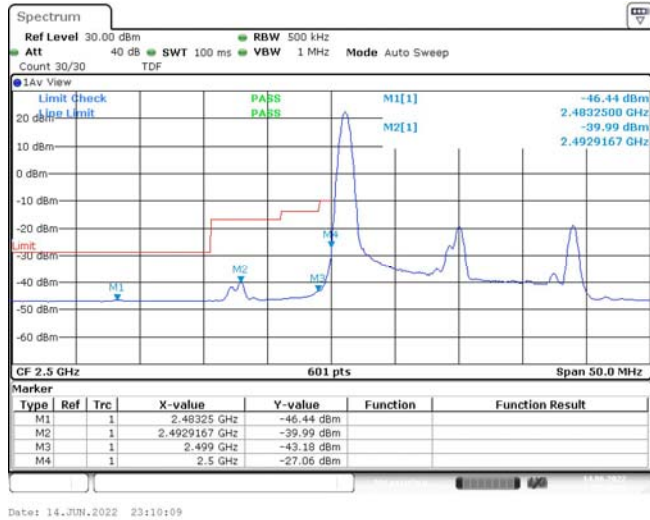

Band7-20MHz-QPSK-20850-1RB#0

Band7-20MHz-QPSK-20850-1RB#99

Band7-20MHz-QPSK-20850-100RB#0