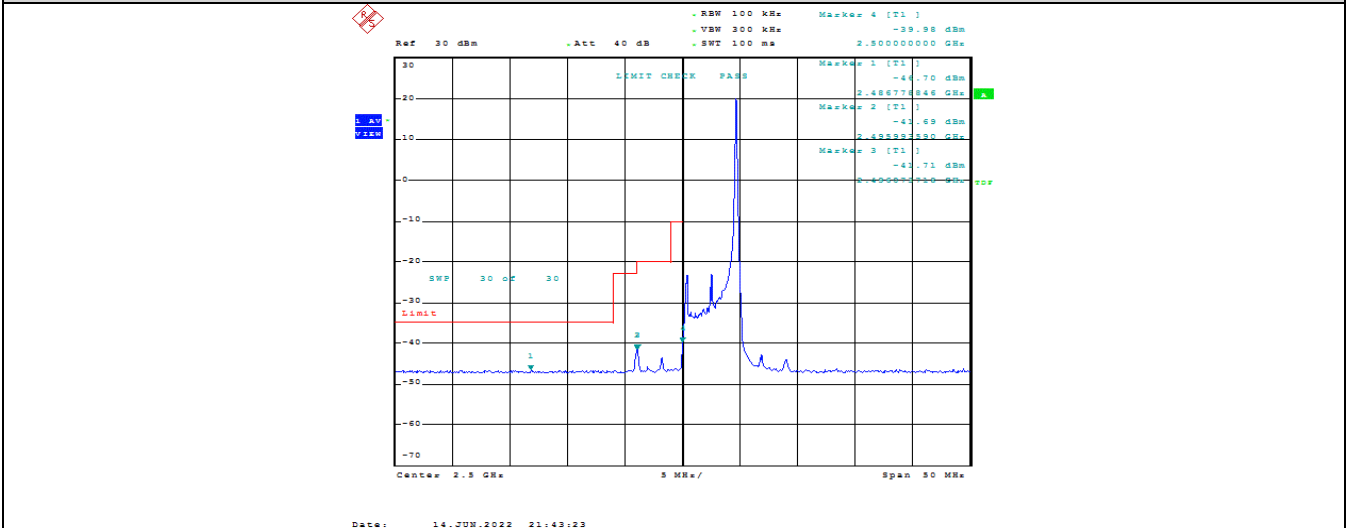

Band7-5MHz-QPSK-20775-1RB#24