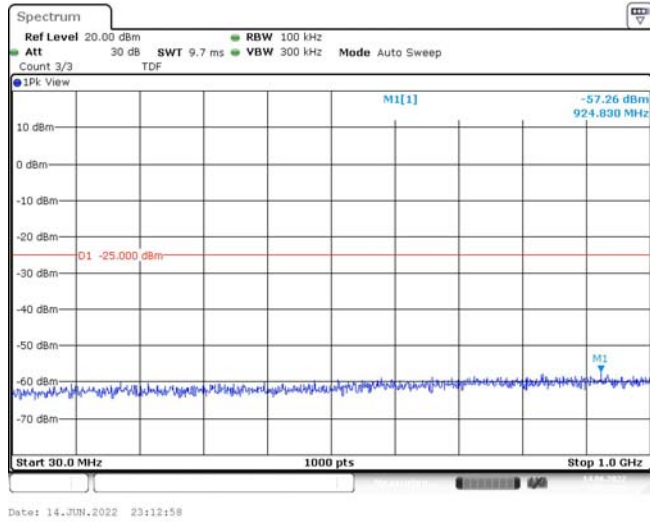

Band7-20MHz-QPSK-20850-1RB#0-Range1:30~1000MHz