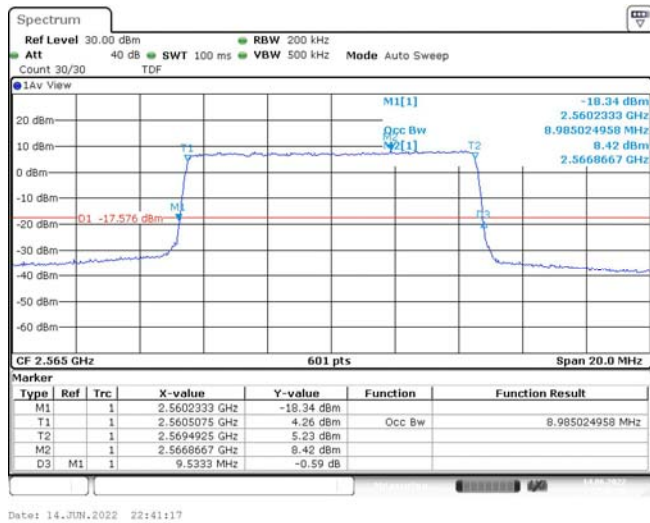

Band7-10MHz-QPSK-21100-50RB#0-8.985

Band7-10MHz-QPSK-21400-50RB#0-8.985