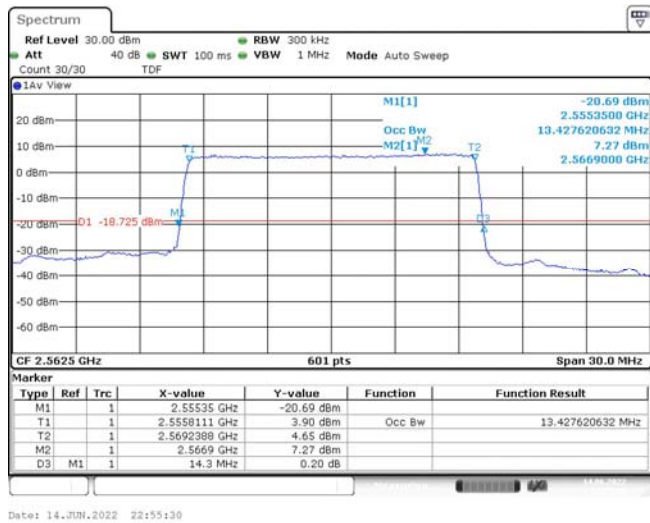

Band7-15MHz-16QAM-21100-75RB#0-13.478

Band7-15MHz-16QAM-21375-75RB#0-13.428