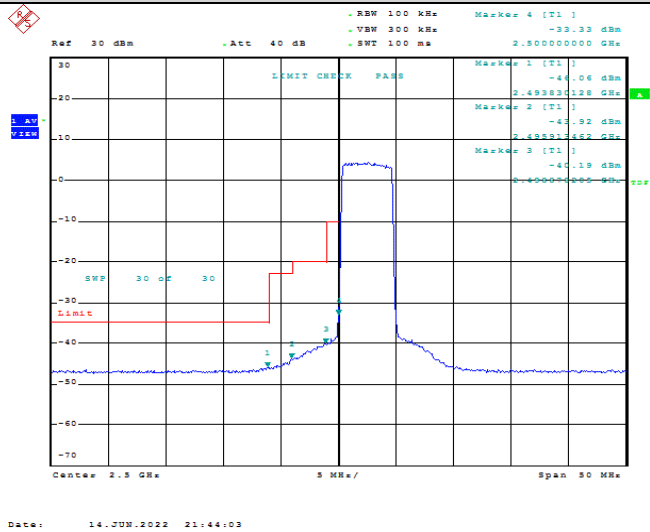

Band7-5MHz-16QAM-20775-25RB#0