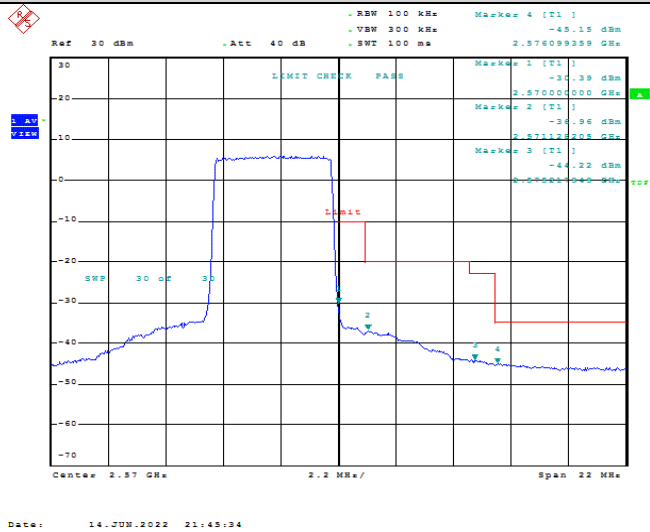

Band7-5MHz-16QAM-20775-1RB#24

Band7-5MHz-16QAM-20775-25RB#0

Band7-5MHz-16QAM-21425-1RB#0

Band7-5MHz-16QAM-21425-1RB#24

Band7-5MHz-16QAM-21425-25RB#0

Band7-10MHz-QPSK-20800-1RB#0

Band7-10MHz-QPSK-20800-1RB#49