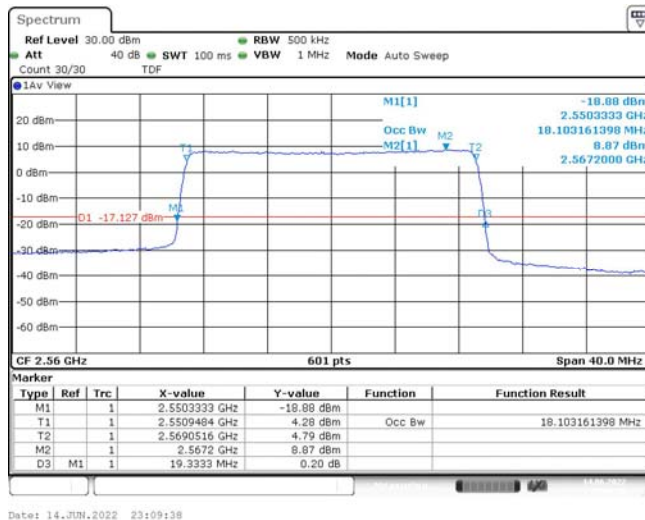

Band7-20MHz-QPSK-21100-100RB#0-17.97

Band7-20MHz-QPSK-21350-100RB#0-18.103