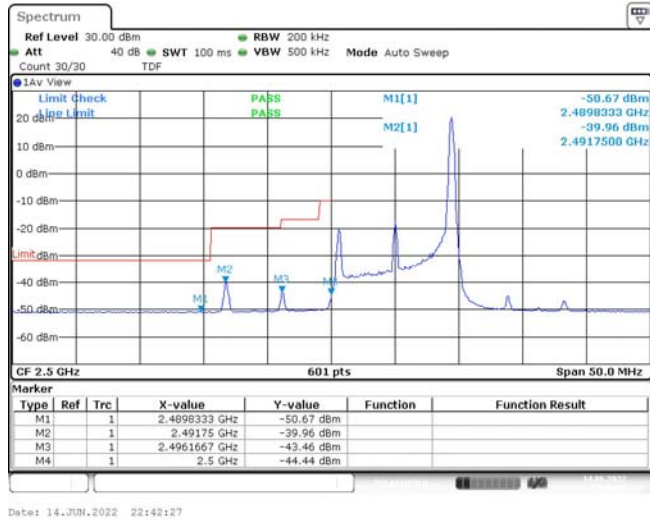

Band7-10MHz-16QAM-20800-1RB#49