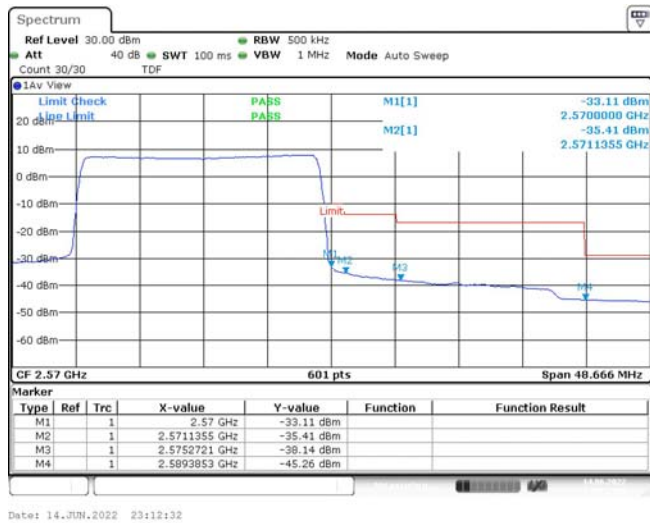

Band7-20MHz-QPSK-21350-1RB#99

Band7-20MHz-QPSK-21350-100RB#0