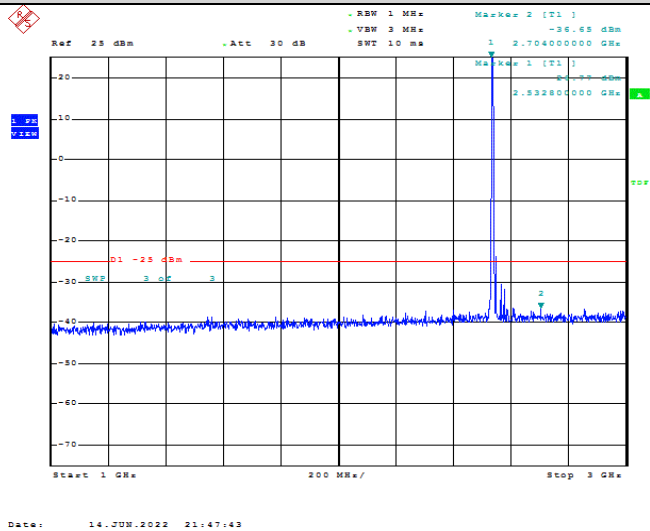

Band7-5MHz-16QAM-21100-1RB#0-Range1:30~1000MHz