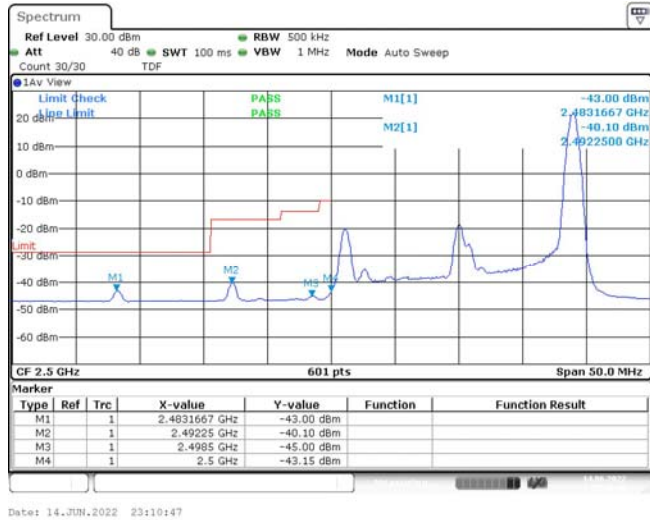

Band7-20MHz-16QAM-20850-1RB#99