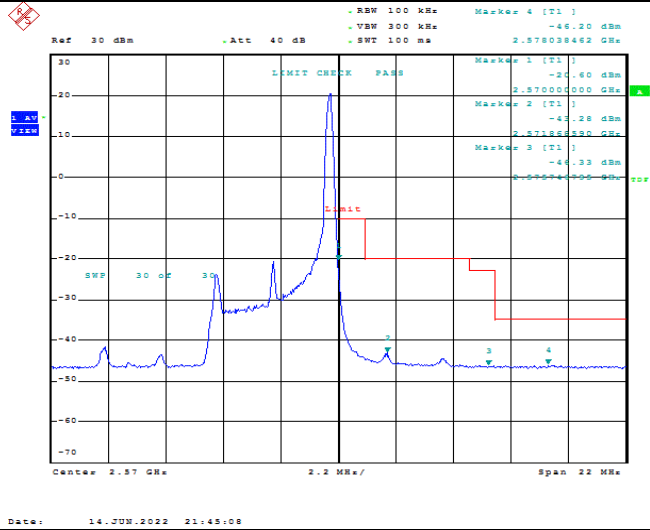

Band7-5MHz-16QAM-21425-1RB#0

Band7-5MHz-16QAM-21425-1RB#24