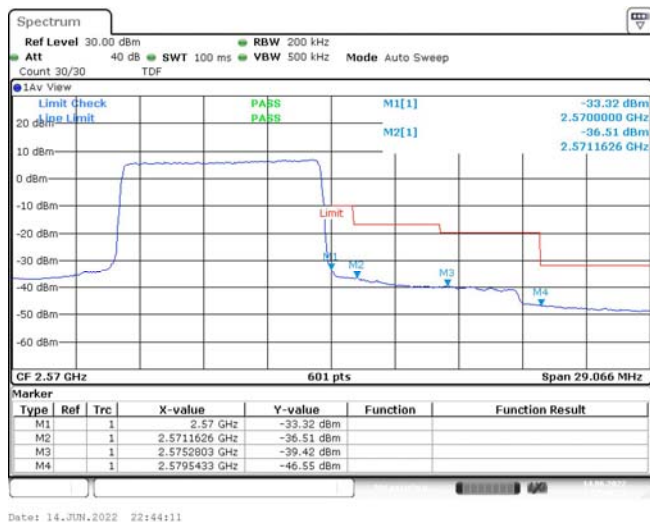

Band7-10MHz-QPSK-21400-1RB#49

Band7-10MHz-QPSK-21400-50RB#0