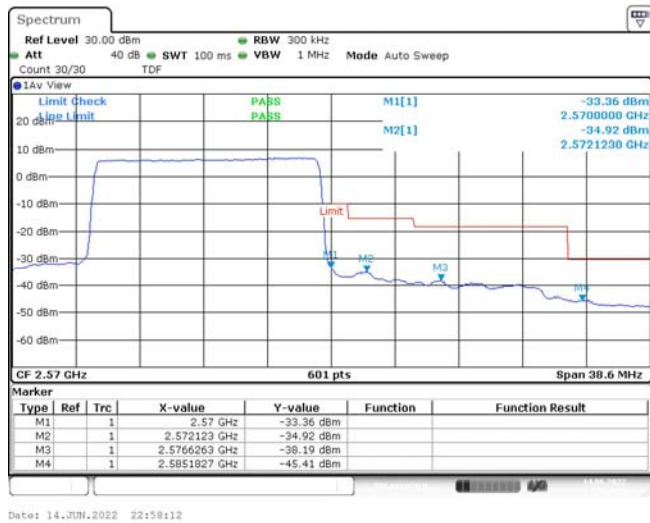

Band7-15MHz-QPSK-21375-1RB#74

Band7-15MHz-QPSK-21375-75RB#0