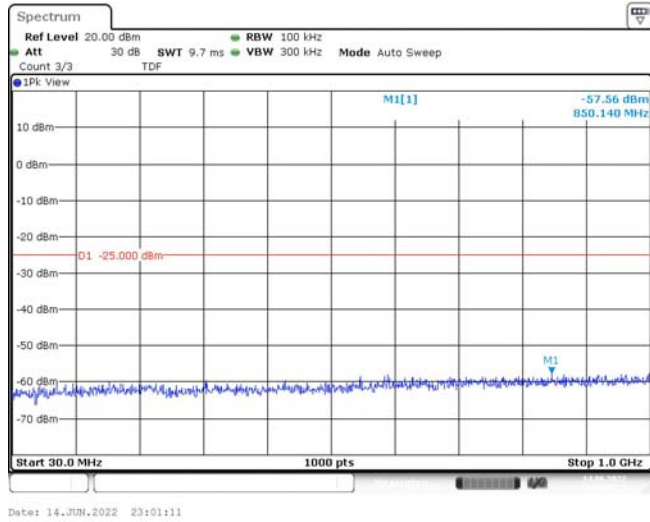

Band7-15MHz-16QAM-20825-1RB#0-Range1:3000~26500MHz

Band7-15MHz-16QAM-21100-1RB#0-Range1:30~1000MHz

Band7-15MHz-16QAM-21100-1RB#0-Range2:1000~3000MHz

Band7-15MHz-16QAM-21100-1RB#0-Range1:3000~26500MHz

Band7-15MHz-16QAM-21375-1RB#0-Range1:30~1000MHz