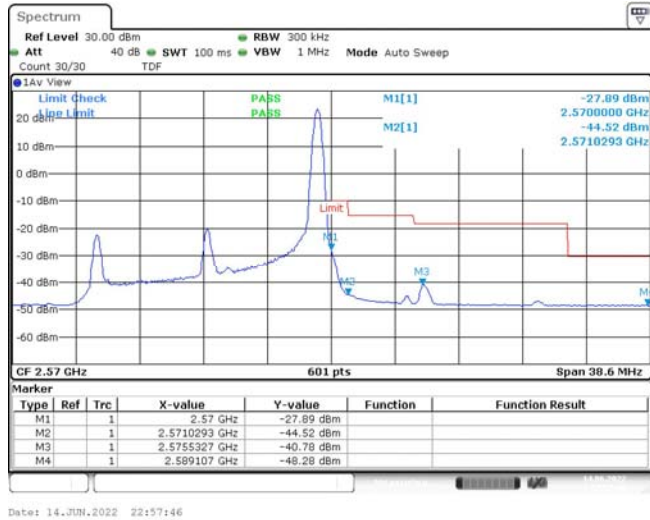

Band7-15MHz-QPSK-21375-1RB#0