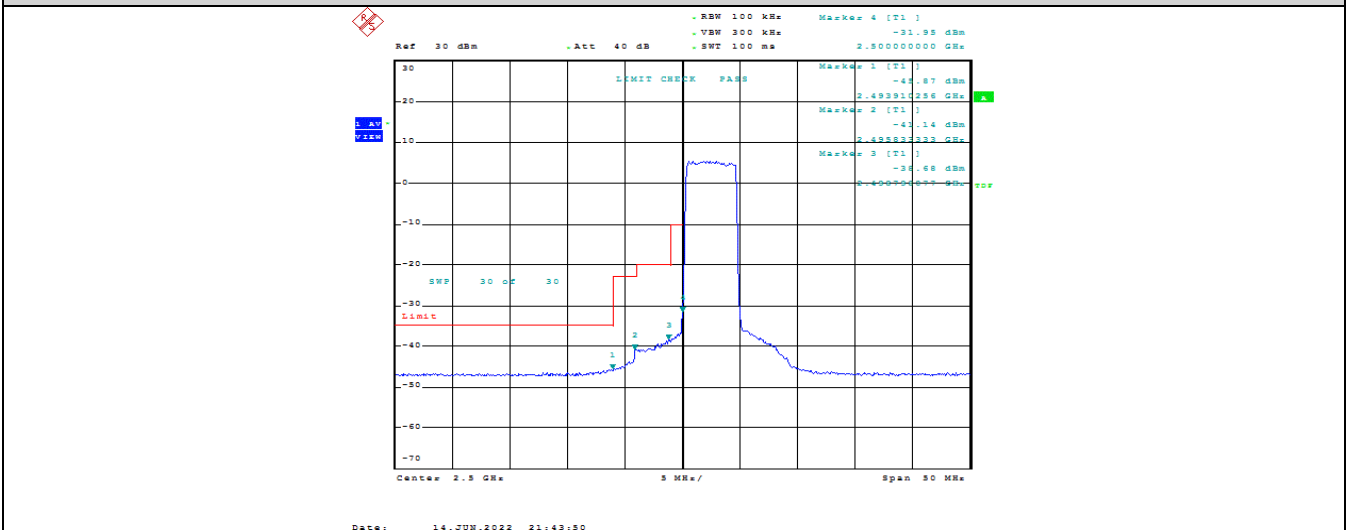

Band7-5MHz-QPSK-20775-25RB#0