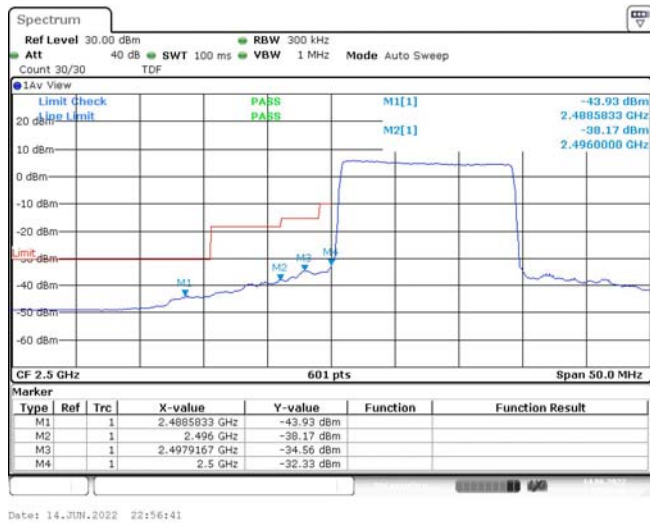

Band7-10MHz-16QAM-21400-1RB#0

Band7-10MHz-16QAM-21400-1RB#49

Band7-10MHz-16QAM-21400-50RB#0

Band7-15MHz-QPSK-20825-1RB#0

Band7-15MHz-QPSK-20825-1RB#74

Band7-15MHz-QPSK-20825-75RB#0

Band7-15MHz-QPSK-21375-1RB#0