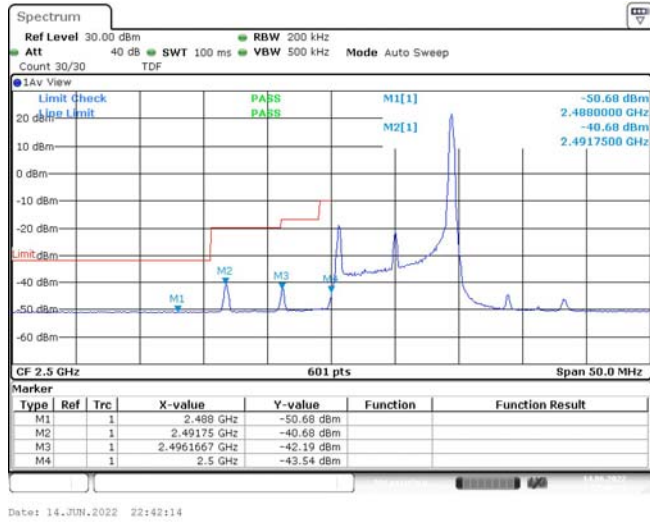

Band7-10MHz-QPSK-20800-1RB#49