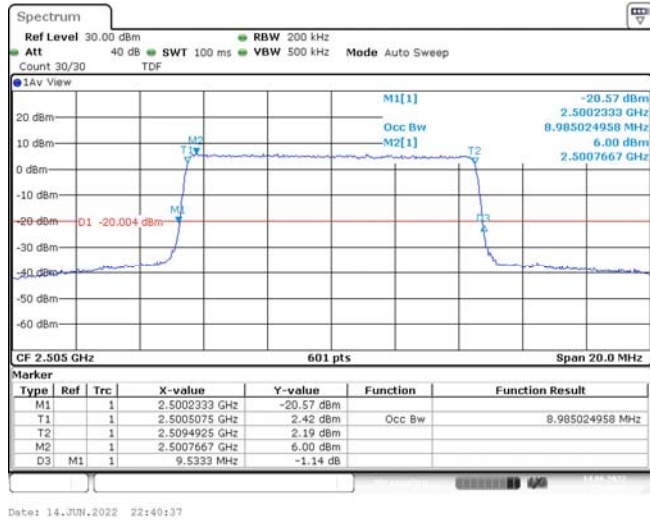

Band7-10MHz-16QAM-20800-50RB#0-8.985

Band7-10MHz-16QAM-21100-50RB#0-8.985

Band7-10MHz-16QAM-21400-50RB#0-8.952