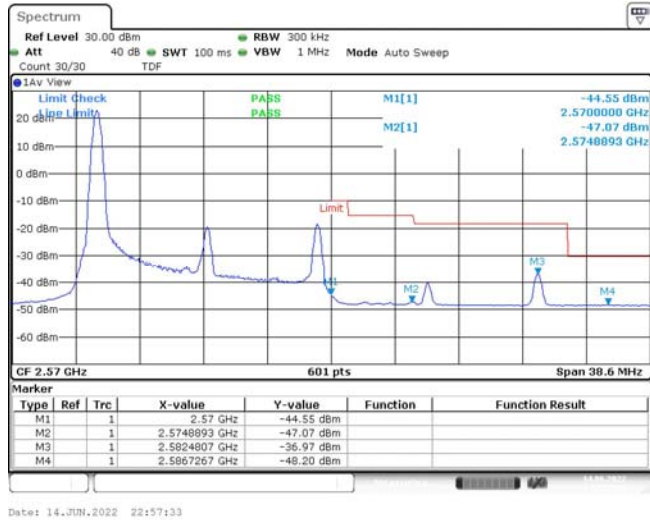

Band7-15MHz-16QAM-21375-1RB#0

Band7-15MHz-16QAM-21375-1RB#74

Band7-15MHz-16QAM-21375-75RB#0