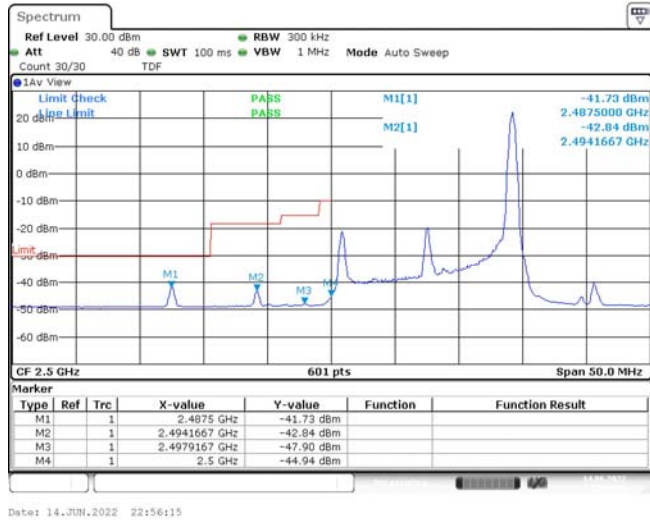

Band7-15MHz-QPSK-20825-1RB#74