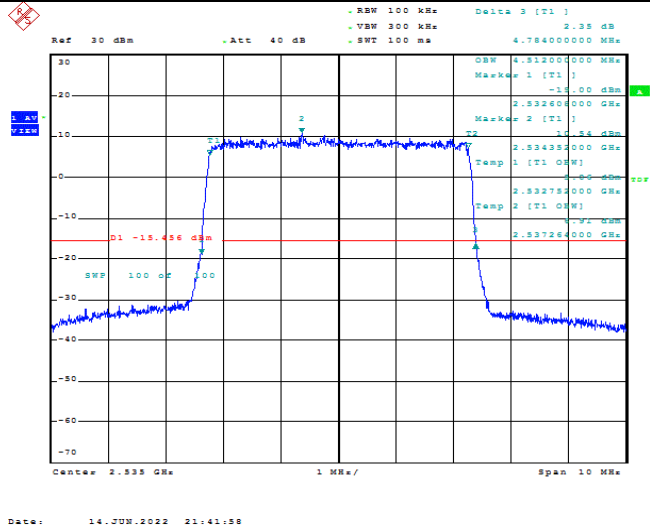

Test Graphs

Band7-5MHz-QPSK-20775-25RB#0-4.496

Band7-5MHz-QPSK-21100-25RB#0-4.504

Band7-5MHz-QPSK-21425-25RB#0-4.496

Band7-5MHz-16QAM-20775-25RB#0-4.496

Band7-5MHz-16QAM-21100-25RB#0-4.512

Band7-5MHz-16QAM-21425-25RB#0-4.504