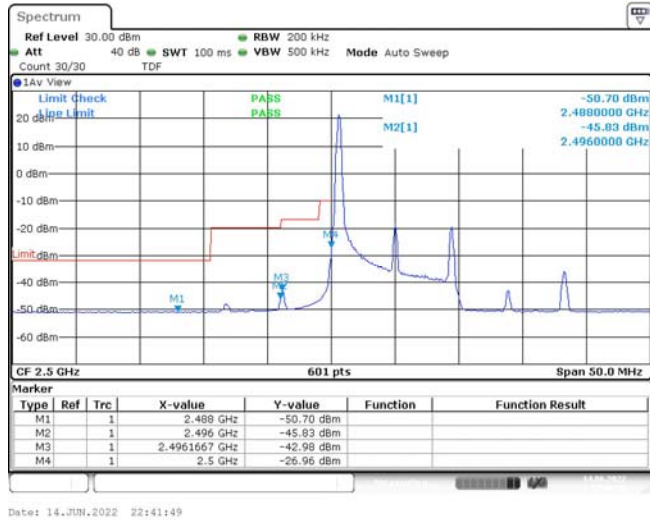

Band7-10MHz-QPSK-20800-1RB#0