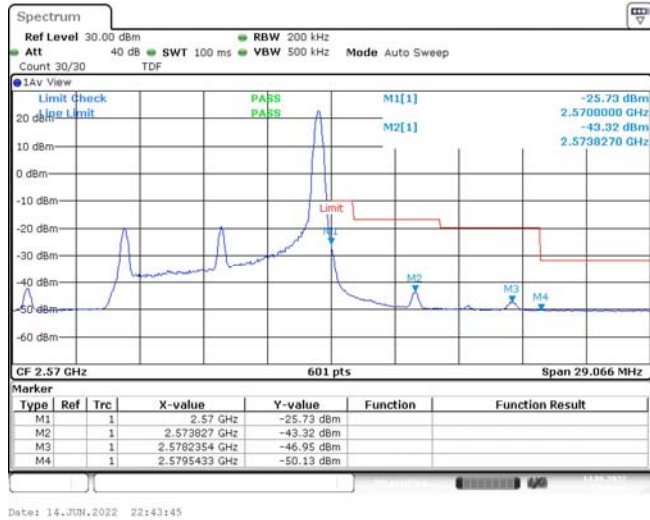

Band7-10MHz-QPSK-21400-1RB#0