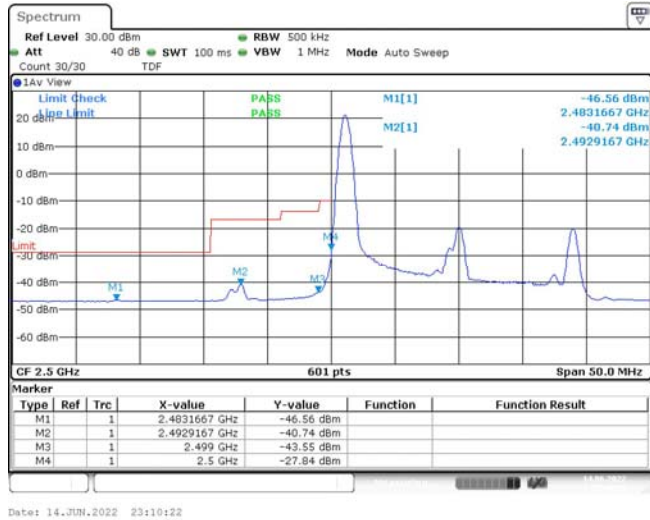

Band7-20MHz-16QAM-20850-1RB#0