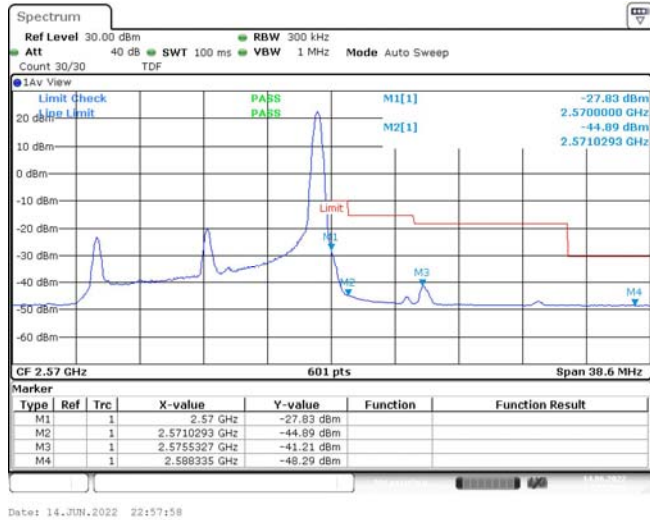

Band7-15MHz-16QAM-21375-1RB#0