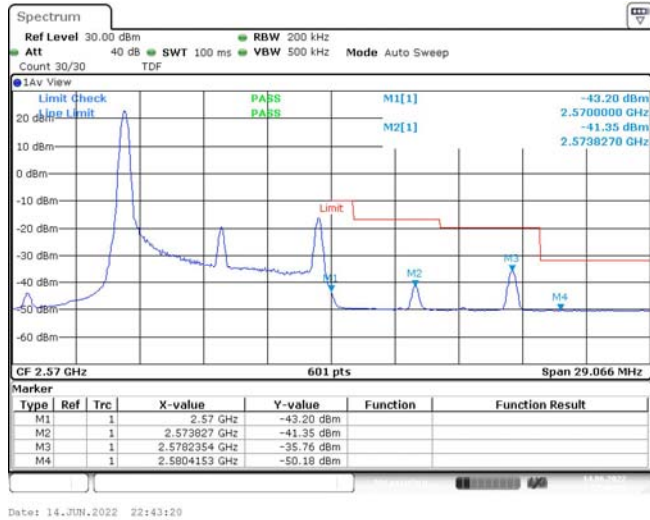

Band7-10MHz-QPSK-21400-1RB#0

Band7-10MHz-QPSK-21400-1RB#49

Band7-10MHz-QPSK-21400-50RB#0