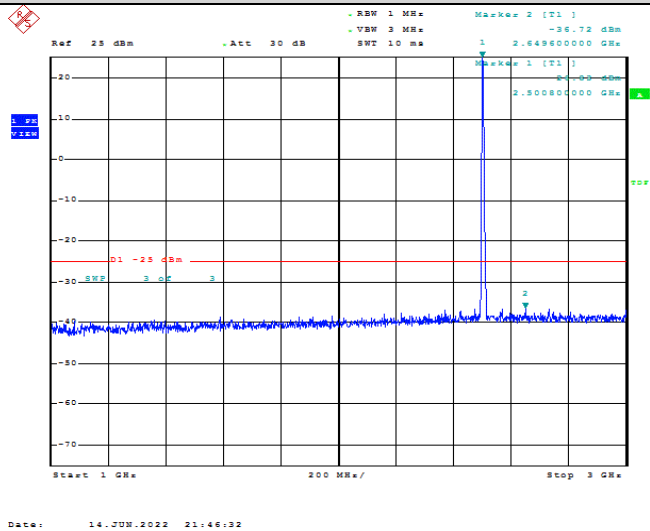

Band7-5MHz-16QAM-20775-1RB#0-Range1:30~1000MHz