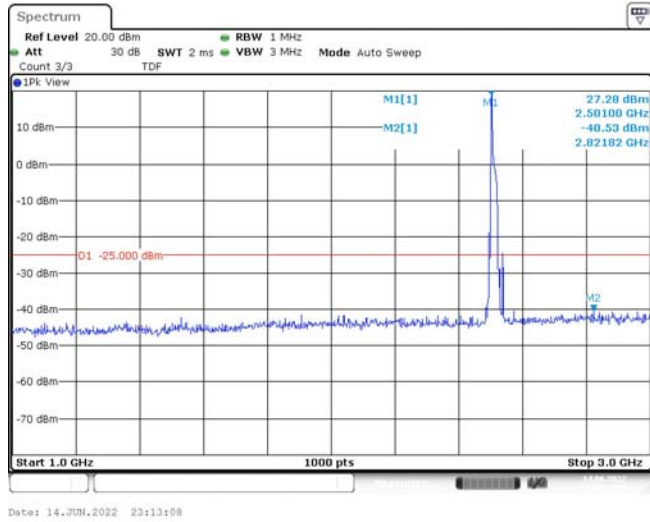

Band7-20MHz-QPSK-20850-1RB#0-Range2:1000~3000MHz