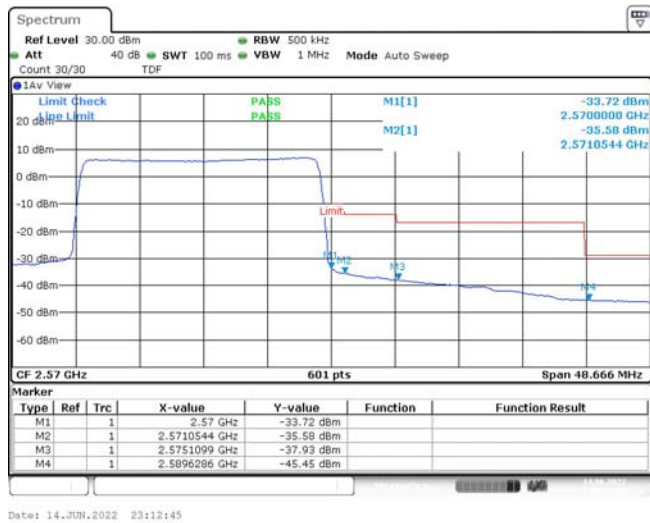

Band7-20MHz-16QAM-21350-100RB#0