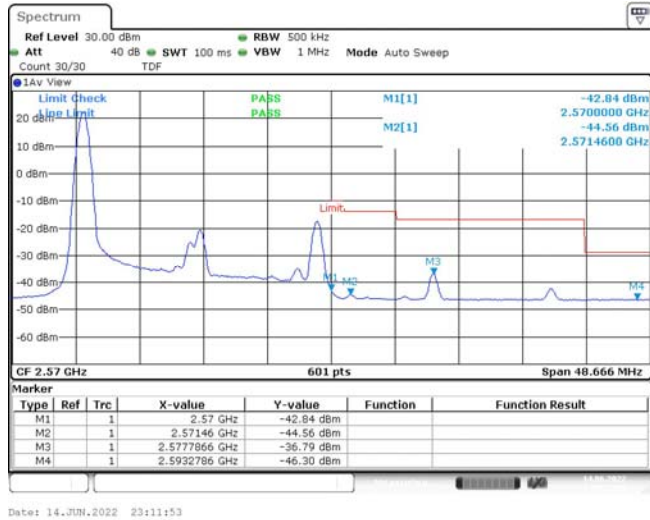

Band7-20MHz-16QAM-21350-1RB#0