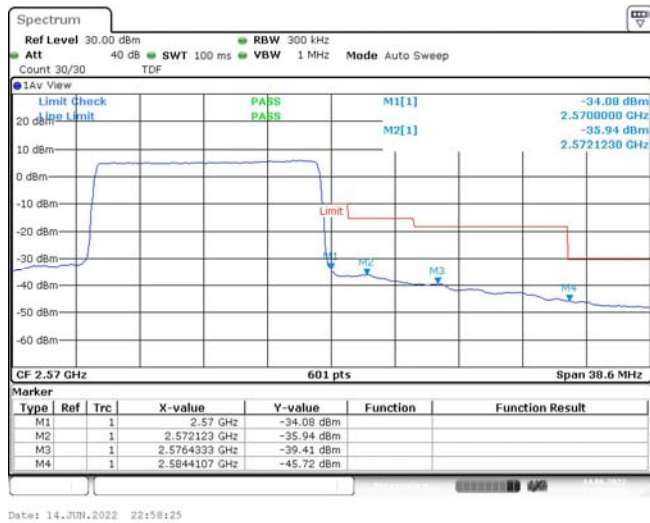

Band7-15MHz-16QAM-21375-1RB#74

Band7-15MHz-16QAM-21375-75RB#0