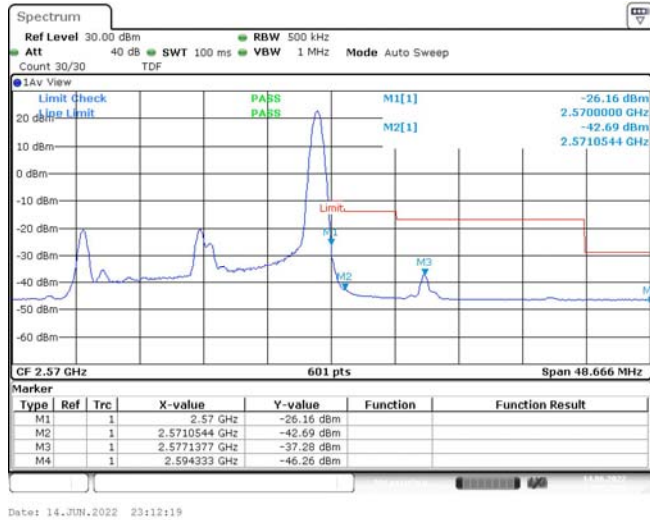

Band7-20MHz-16QAM-20850-1RB#0

Band7-20MHz-16QAM-20850-1RB#99

Band7-20MHz-16QAM-20850-100RB#0

Band7-20MHz-16QAM-21350-1RB#0

Band7-20MHz-16QAM-21350-1RB#99

Band7-20MHz-16QAM-21350-100RB#0

1.5. Appendix E: Conducted Spurious Emission