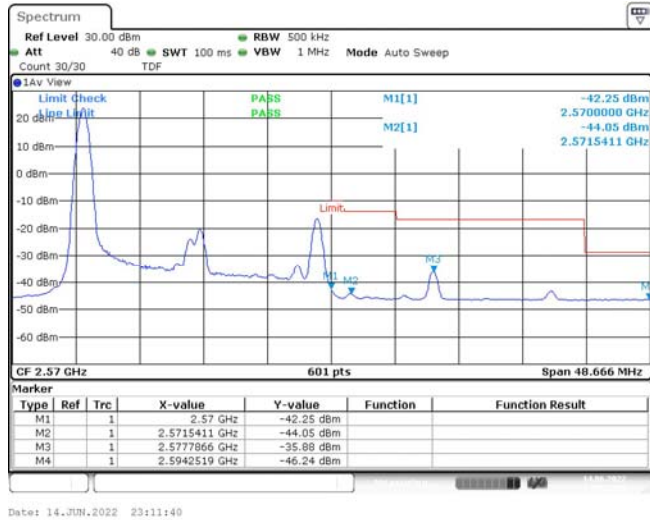

Band7-20MHz-QPSK-21350-1RB#0

Band7-20MHz-QPSK-21350-1RB#99

Band7-20MHz-QPSK-21350-100RB#0