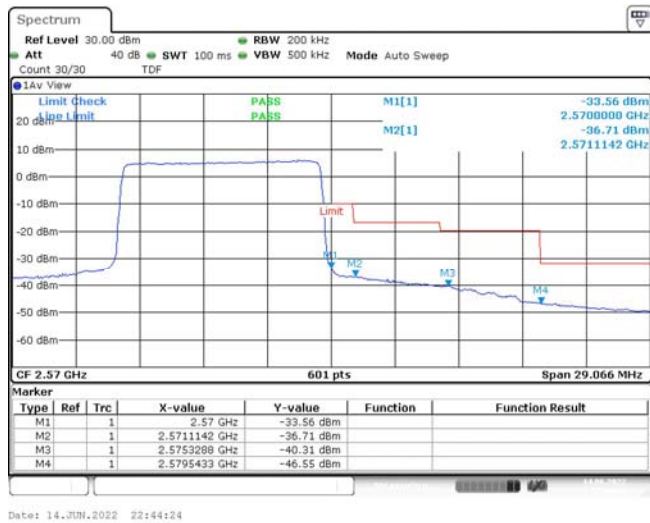

Band7-10MHz-16QAM-21400-1RB#49

Band7-10MHz-16QAM-21400-50RB#0