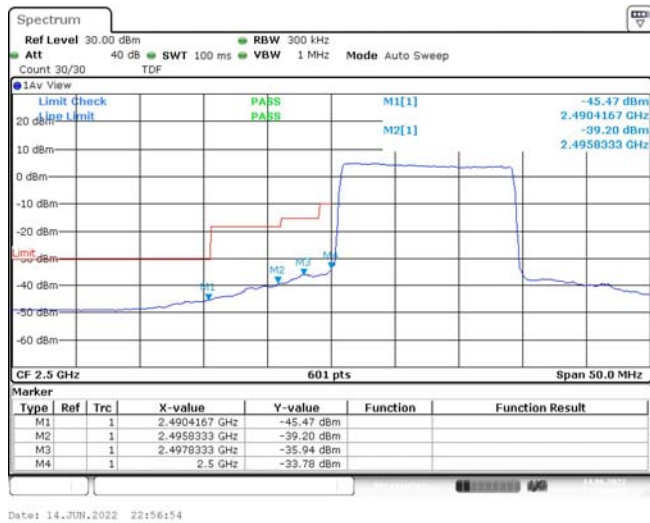

Band7-15MHz-16QAM-20825-75RB#0