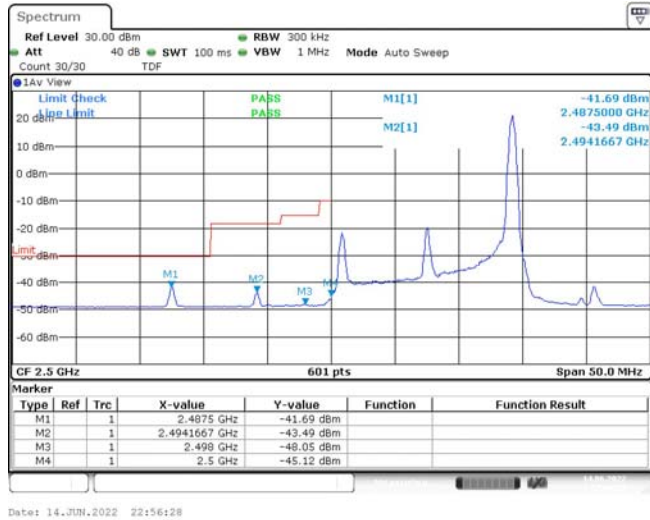

Band7-15MHz-16QAM-20825-1RB#74