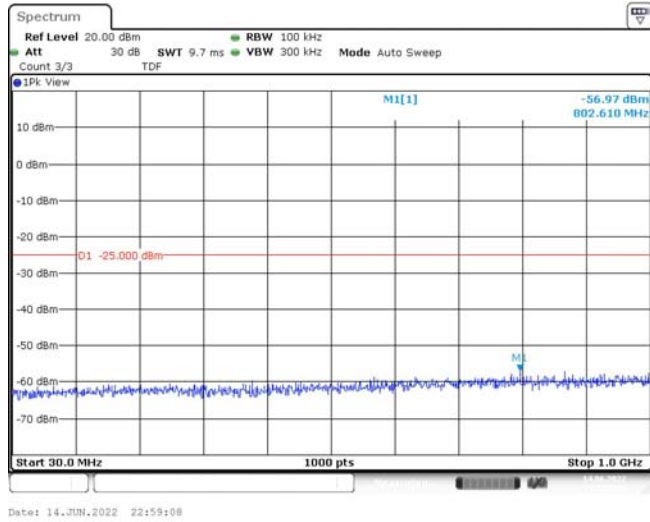

Band7-15MHz-16QAM-20825-1RB#0-Range1:30~1000MHz