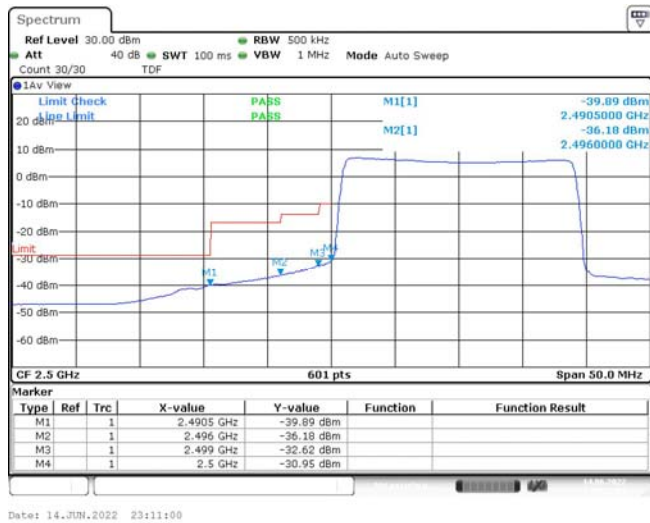

Band7-20MHz-QPSK-20850-1RB#99

Band7-20MHz-QPSK-20850-100RB#0