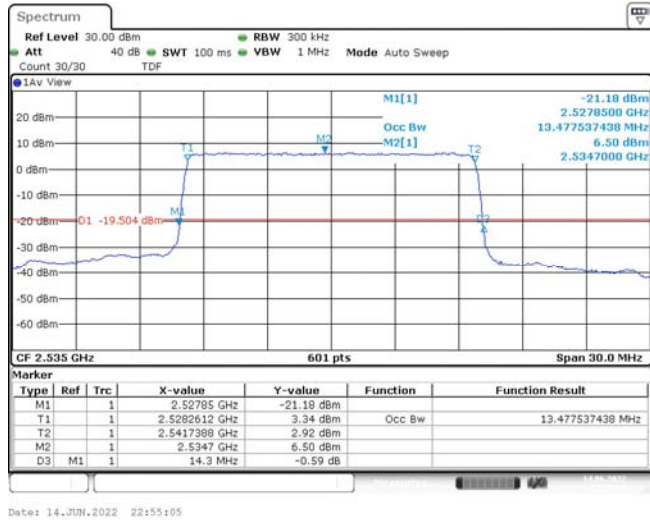

Band7-15MHz-QPSK-20825-75RB#0-13.478

Band7-15MHz-QPSK-21100-75RB#0-13.478

Band7-15MHz-QPSK-21375-75RB#0-13.478

Band7-15MHz-16QAM-20825-75RB#0-13.478

Band7-15MHz-16QAM-21100-75RB#0-13.478

Band7-15MHz-16QAM-21375-75RB#0-13.428