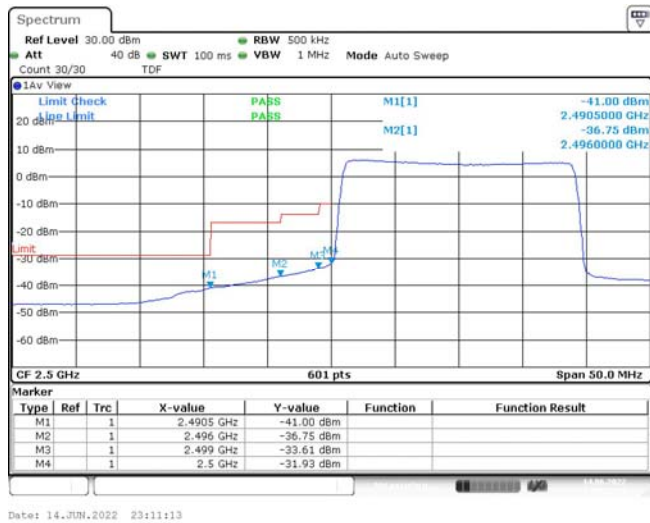

Band7-20MHz-16QAM-20850-100RB#0