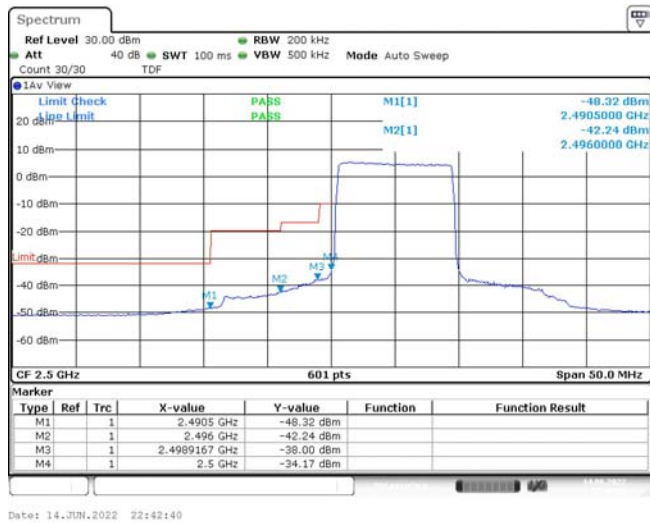

Band7-10MHz-QPSK-20800-50RB#0