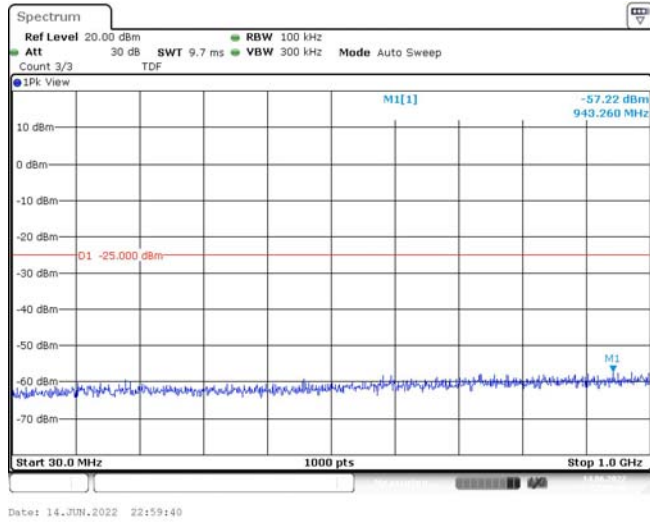

Band7-15MHz-QPSK-21100-1RB#0-Range1:30~1000MHz