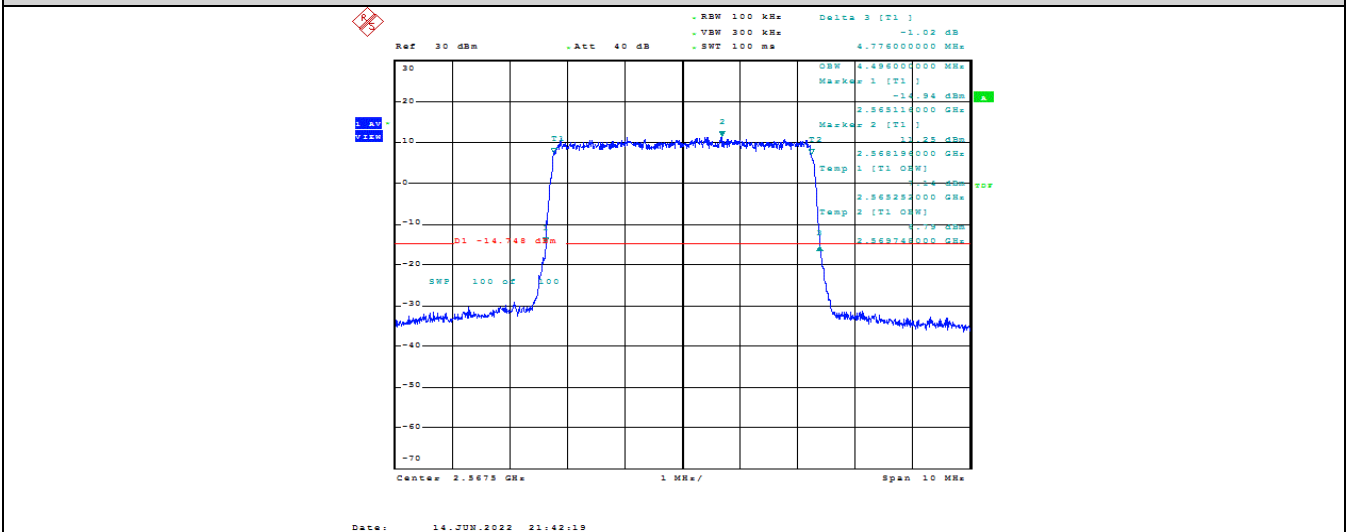

Band7-5MHz-QPSK-21425-25RB#0-4.496