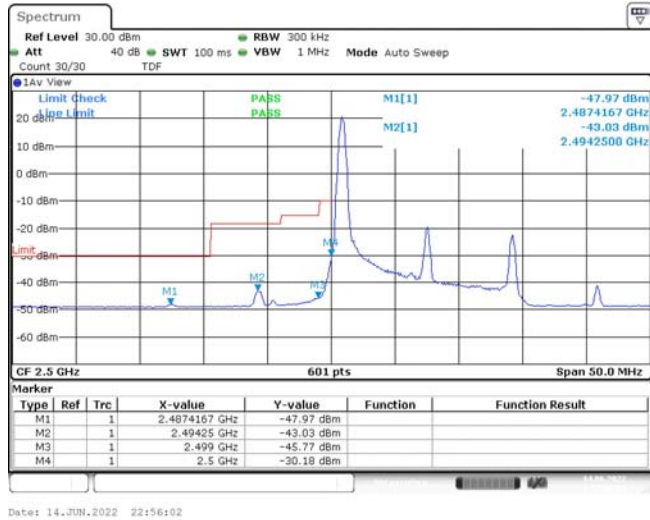

Band7-15MHz-16QAM-20825-1RB#0