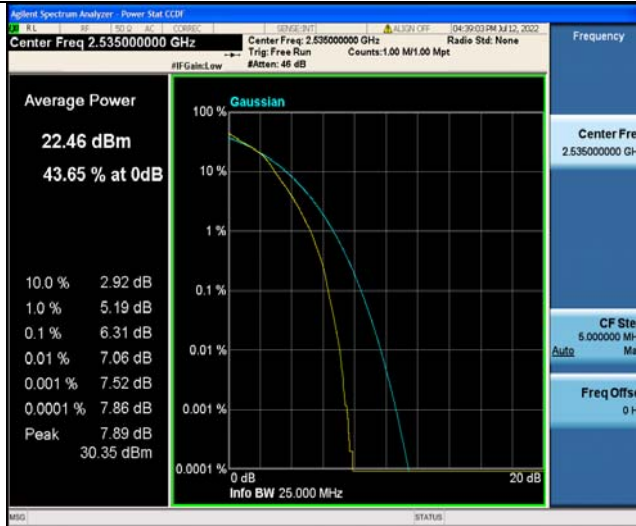

Band7-15MHz-16QAM-21375-1RB#0