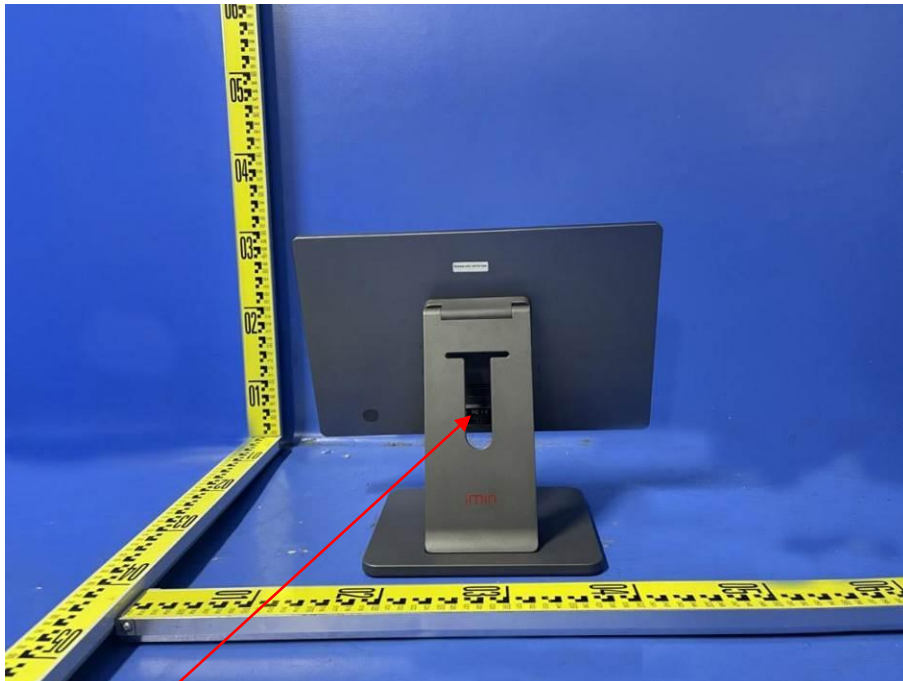

LABEL AND LOCATION

绿色碳粉打印

(Size: L10.45cm x 1.85cm)

Label Location