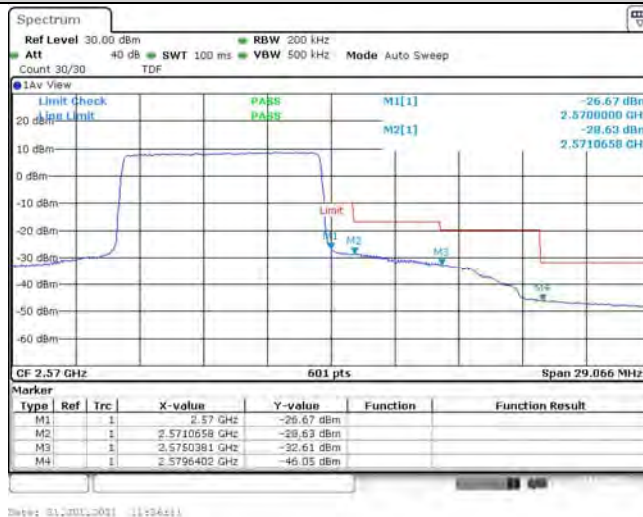

Band7-10MHz-QPSK-21400-50RB#0

Band7-10MHz-16QAM-20800-1RB#0