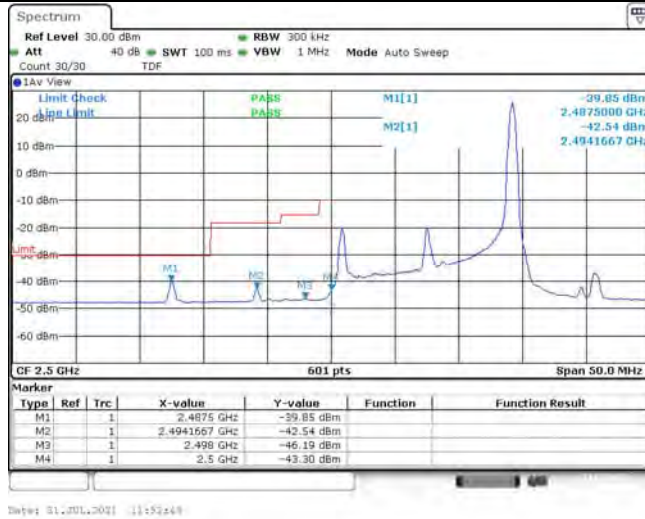

Band7-15MHz-QPSK-20825-1RB#74