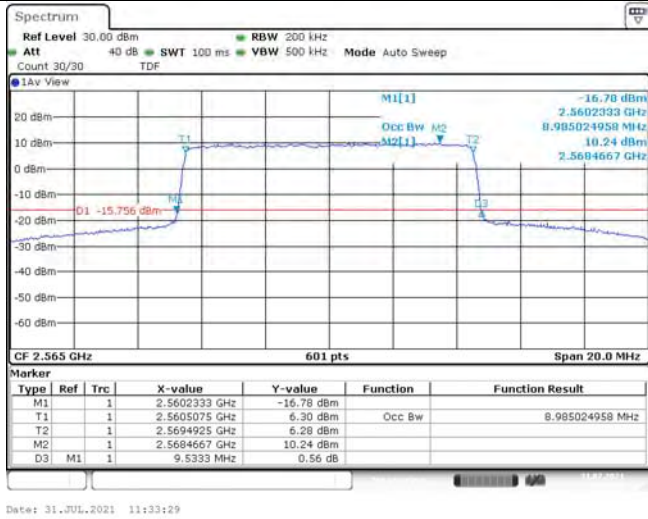

Band7-10MHz-16QAM-21400-50RB#0-8.985