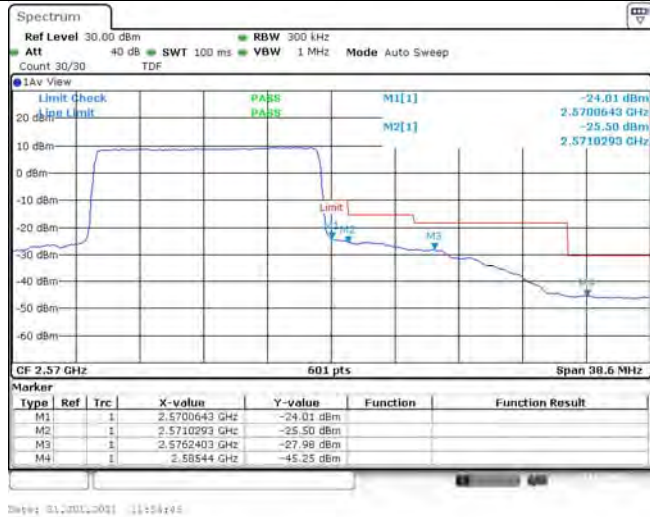

Band7-15MHz-QPSK-21375-75RB#0

Band7-15MHz-16QAM-20825-1RB#0