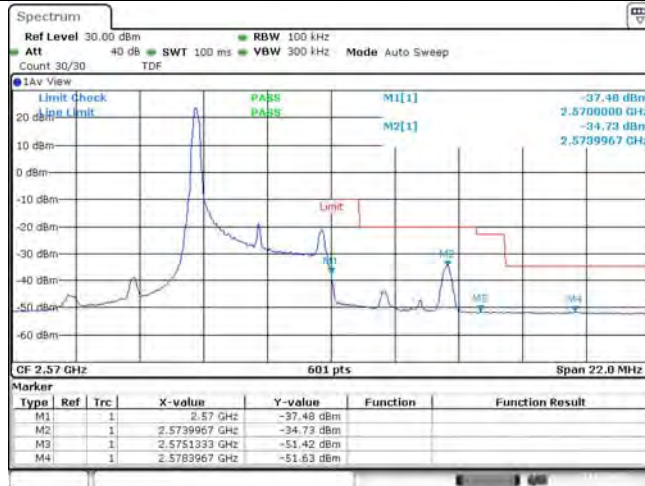

Test Graphs

Band7-5MHz-QPSK-20775-1RB#0

Date: 21.07.2021 11:19:51

Band7-5MHz-QPSK-20775-1RB#24

Date: 21.07.2021 11:19:57

Band7-5MHz-QPSK-20775-25RB#0

Date: 21.07.2021 11:16:22

Band7-5MHz-QPSK-21425-1RB#0