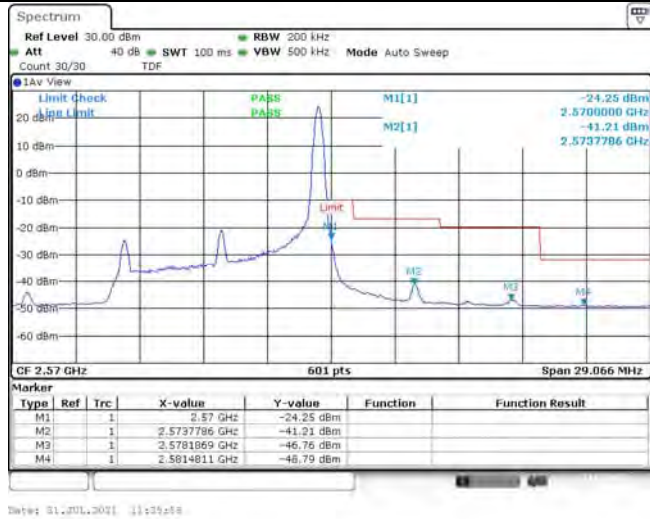

Band7-10MHz-16QAM-21400-1RB#49