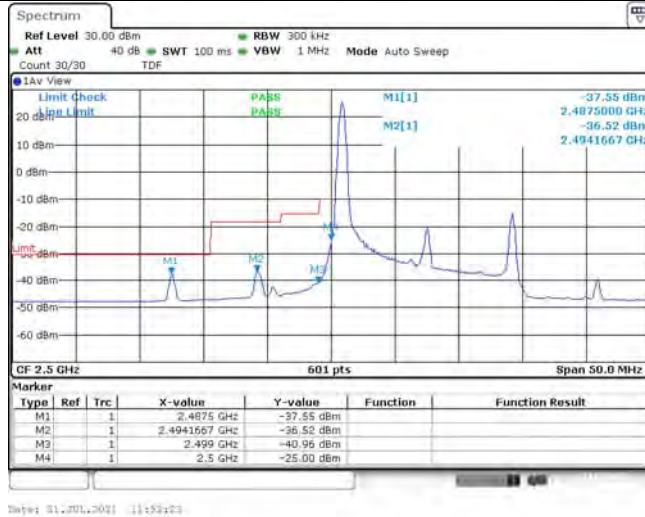

Band7-15MHz-QPSK-20825-1RB#74

Band7-15MHz-QPSK-20825-75RB#0

Band7-15MHz-QPSK-21375-1RB#0