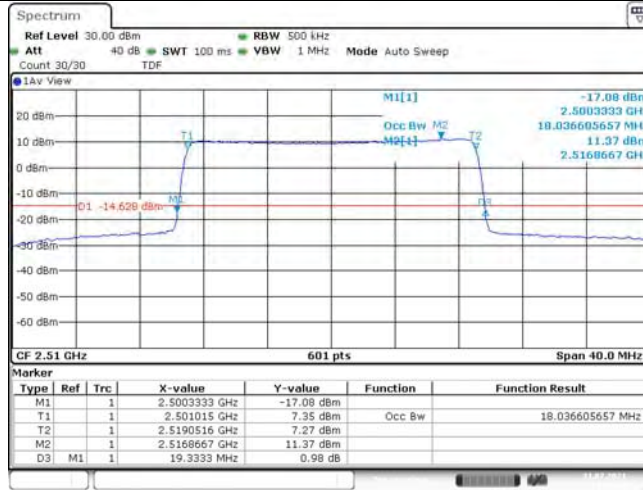

Date: 31.JUL.2021 13:02:27