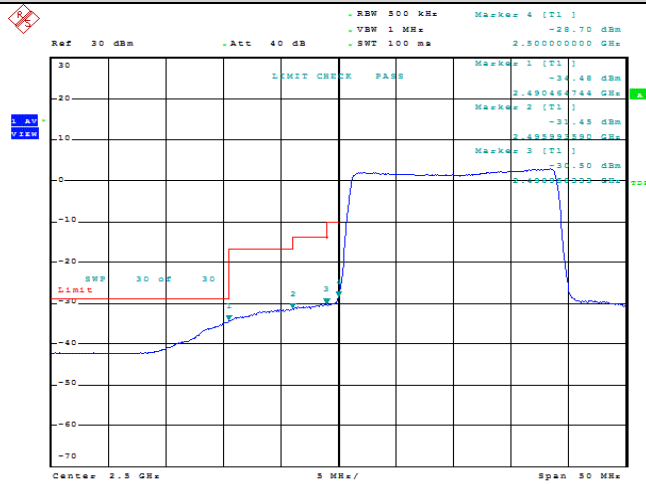

Band7-20MHz-16QAM-20850-1RB#0

Date: 4.AUG.2021 16:06:22

Band7-20MHz-16QAM-20850-1RB#99

Date: 4.AUG.2021 16:06:48

Band7-20MHz-16QAM-20850-100RB#0

Date: 4.AUG.2021 16:07:16

Band7-20MHz-16QAM-21350-1RB#0

Band7-20MHz-16QAM-21350-1RB#99