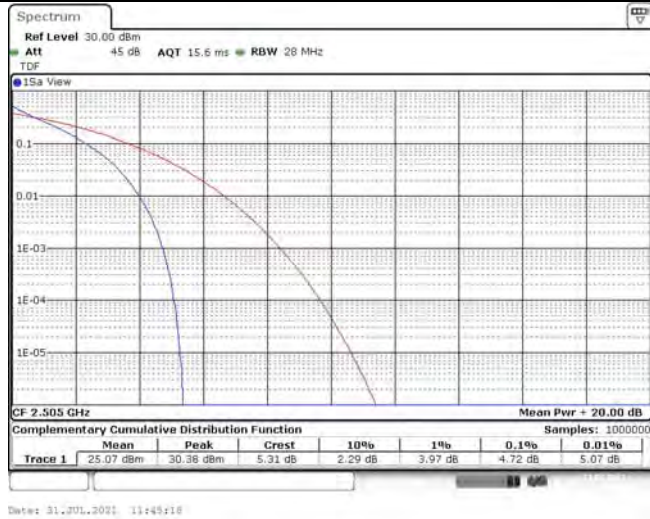

Band7-10MHz-QPSK-20800-50RB#0