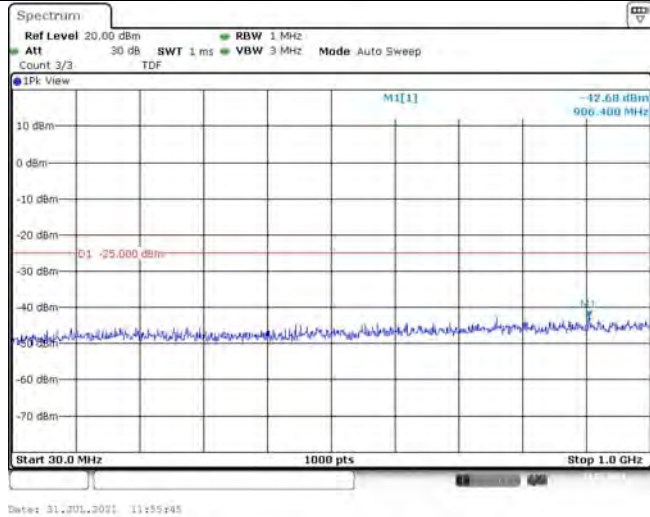

Band7-15MHz-16QAM-20825-1RB#0-Range1:30~1000MHz