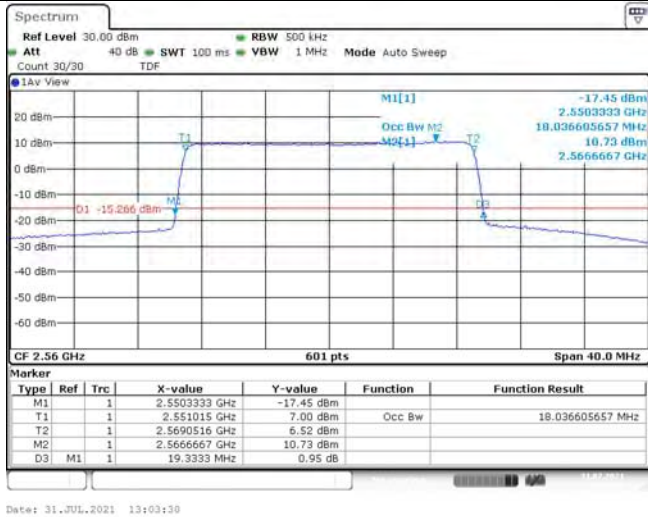

Band7-20MHz-16QAM-21350-100RB#0-18.037