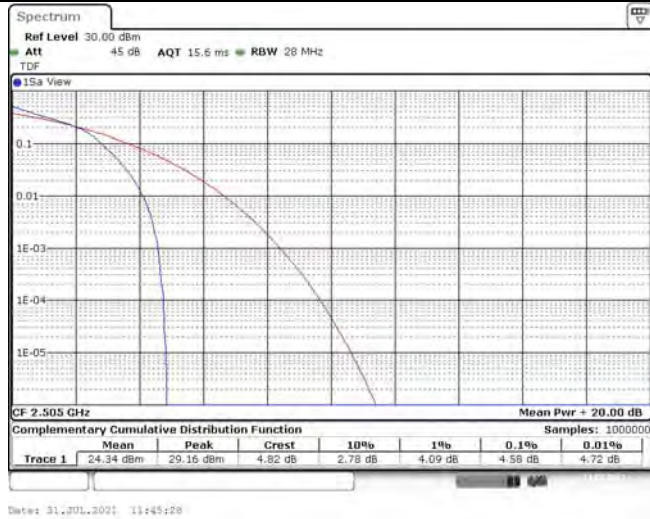

Band7-10MHz-16QAM-20800-50RB#0