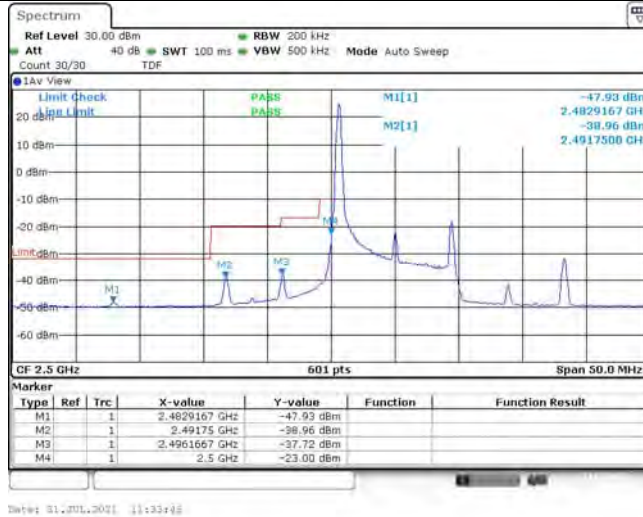

Band7-10MHz-QPSK-20800-1RB#49

Band7-10MHz-QPSK-20800-50RB#0

Band7-10MHz-QPSK-21400-1RB#0