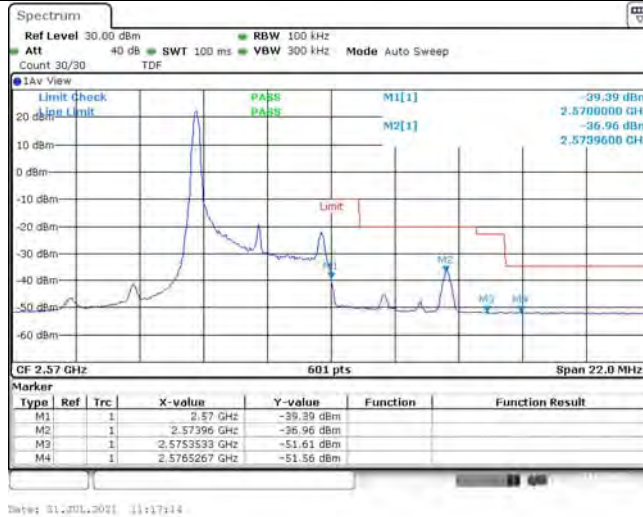

Band7-5MHz-16QAM-21425-1RB#24

Band7-5MHz-16QAM-21425-25RB#0

Band7-10MHz-QPSK-20800-1RB#0