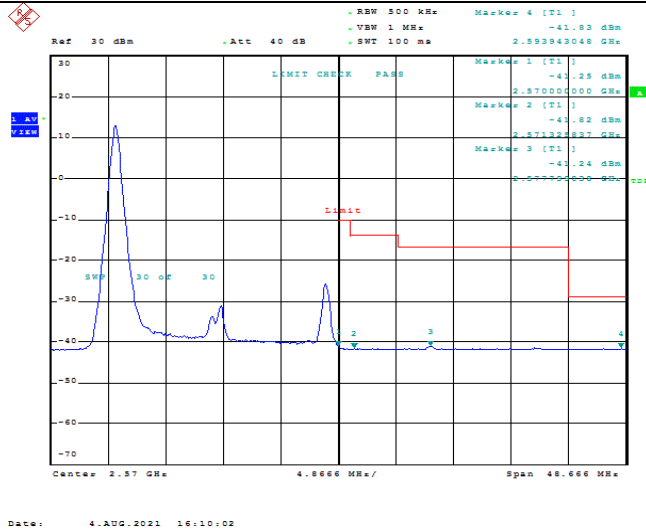

Band7-20MHz-16QAM-20850-1RB#0

Date: 4.AUG.2021 16:06:22

Band7-20MHz-16QAM-20850-1RB#99

Date: 4.AUG.2021 16:06:48

Band7-20MHz-16QAM-20850-100RB#0

Date: 4.AUG.2021 16:07:16

Band7-20MHz-16QAM-21350-1RB#0

Band7-20MHz-16QAM-21350-1RB#99