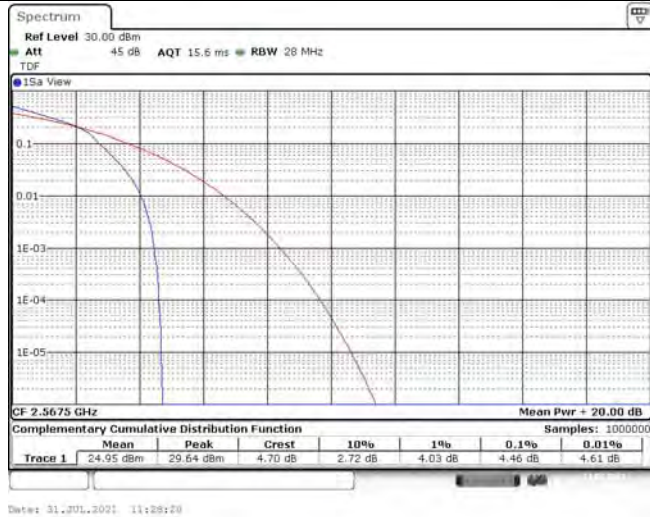

Band7-5MHz-16QAM-21425-25RB#0