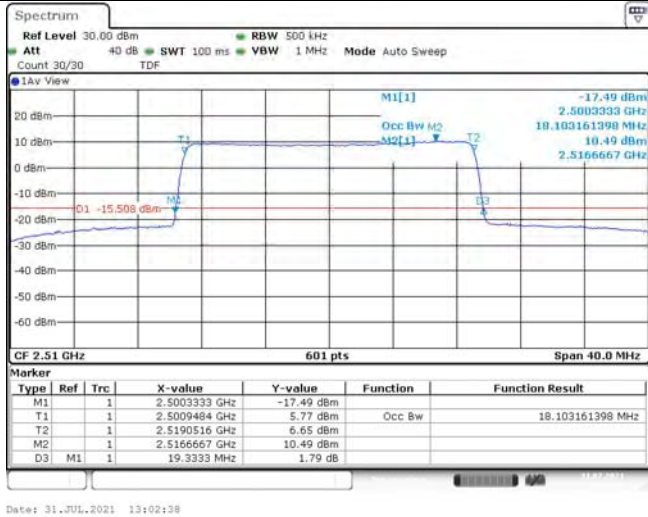

Band7-20MHz-16QAM-21100-100RB#0-18.037

Band7-20MHz-16QAM-21350-100RB#0-18.037