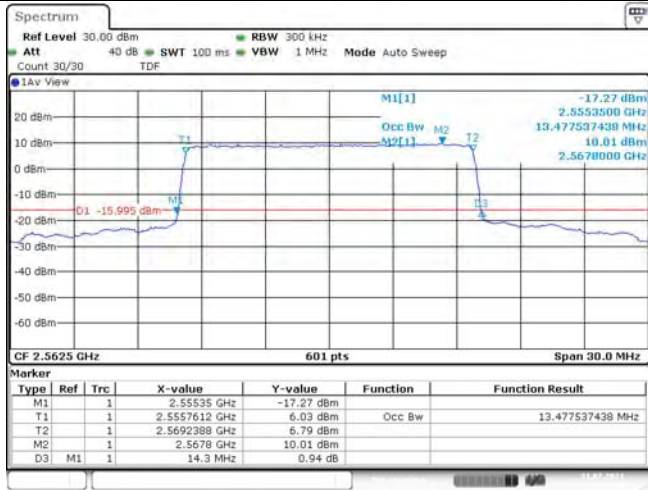

Band7-15MHz-16QAM-21375-75RB#0-13.478

Date: 31.JUL.2021 11:52:04

Band7-20MHz-QPSK-20850-100RB#0-18.037