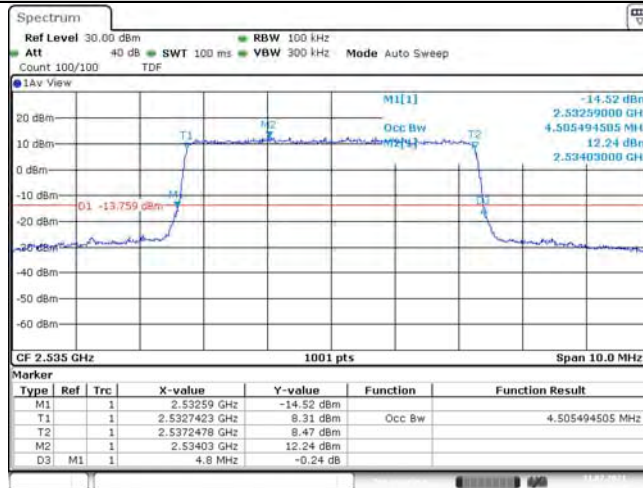

Band7-5MHz-QPSK-21100-25RB#0-4.505

Date: 31.JUL.2021 11:14:14