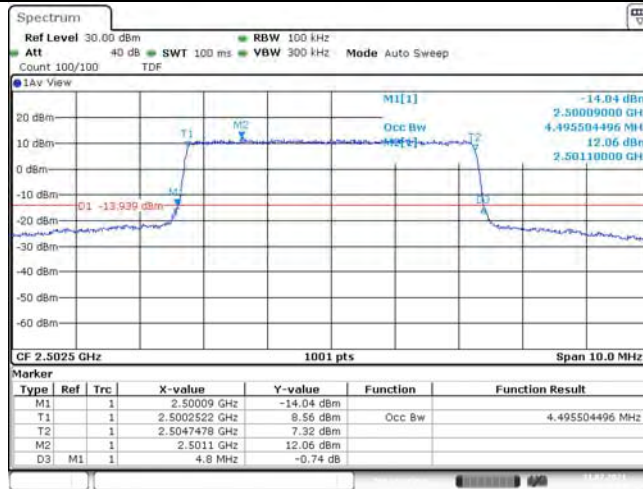

Test Graphs

Band7-5MHz-QPSK-20775-25RB#0-4.496

Date: 31.JUL.2021 11:13:34