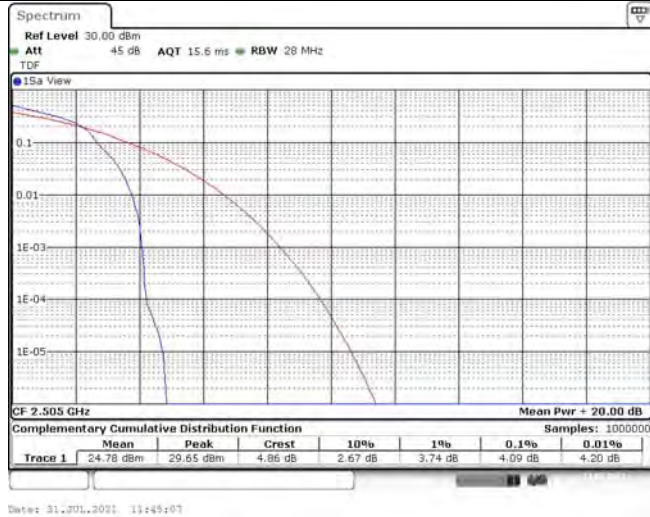

Band7-10MHz-16QAM-20800-1RB#0