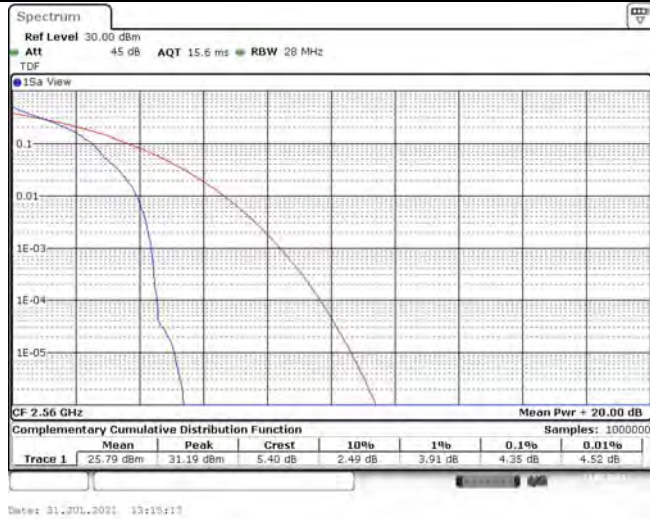

Band7-20MHz-QPSK-21350-1RB#0