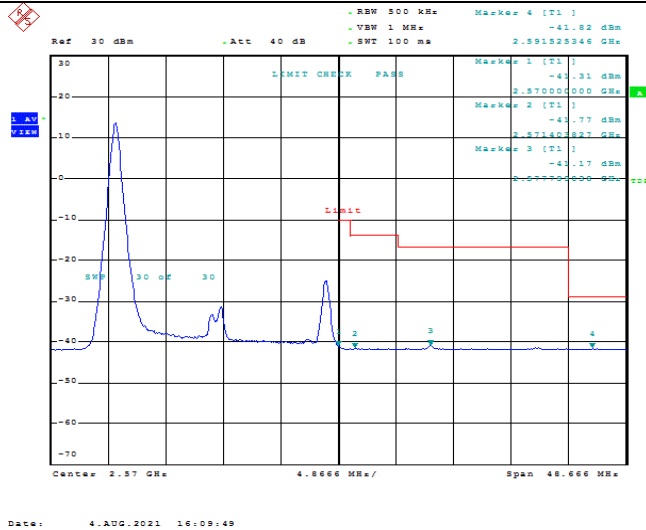

Band7-20MHz-QPSK-21350-1RB#99