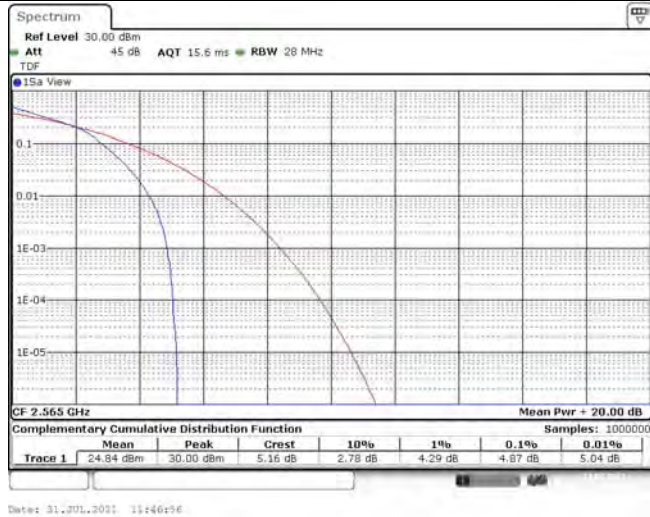

Band7-10MHz-16QAM-21400-50RB#0