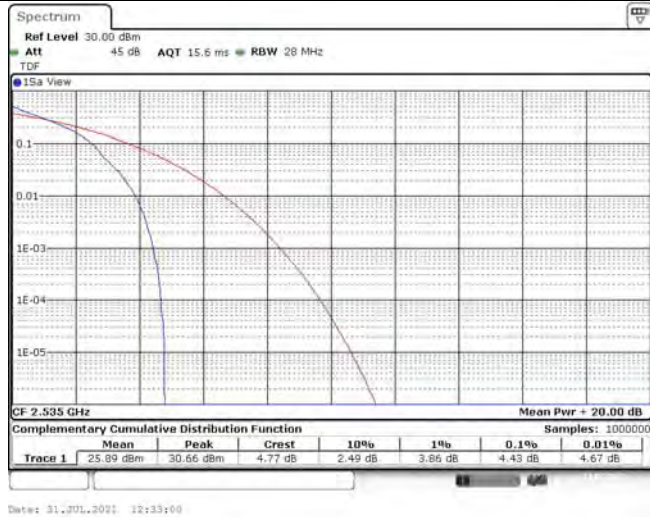

Band7-15MHz-QPSK-21100-1RB#0