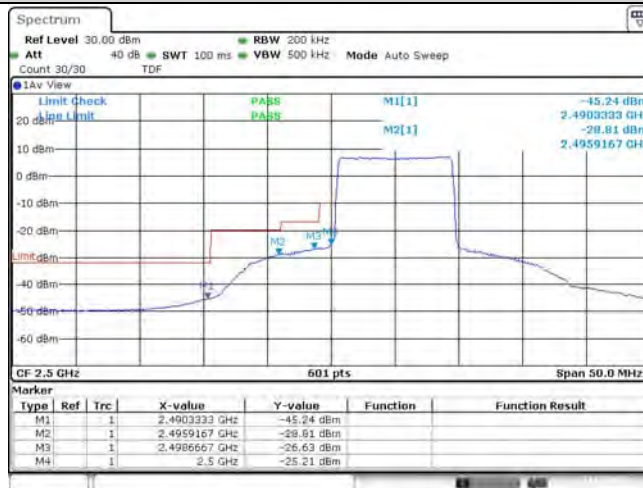

Band7-10MHz-16QAM-20800-50RB#0

Date: 31.JUL.2021 11:34:52

Band7-10MHz-16QAM-21400-1RB#0