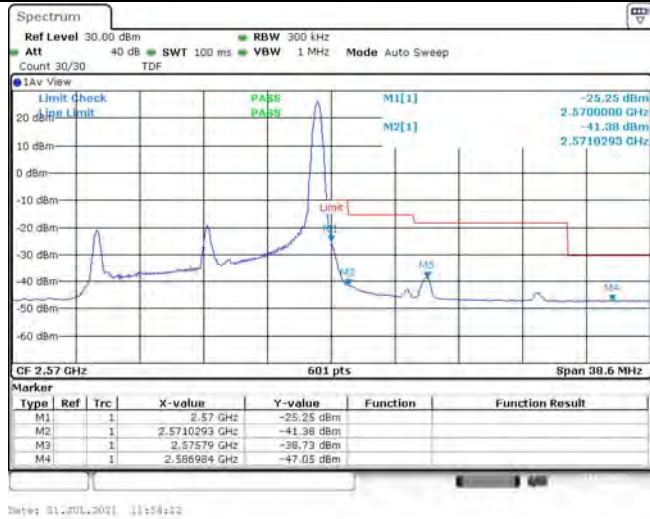

Band7-15MHz-QPSK-21375-1RB#74