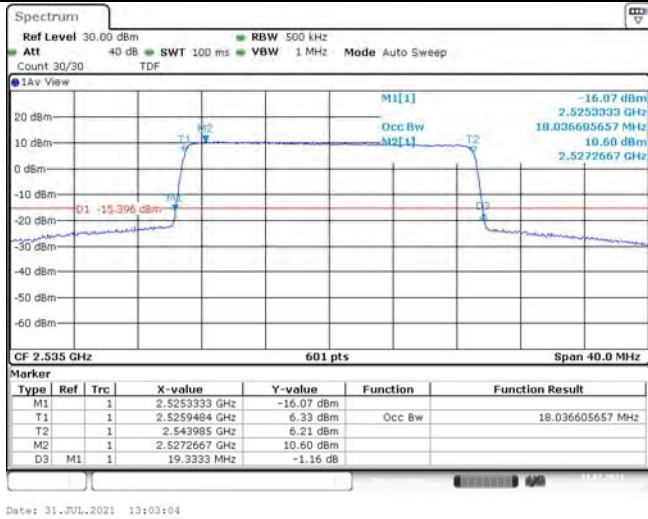

Band7-20MHz-16QAM-21100-100RB#0-18.037