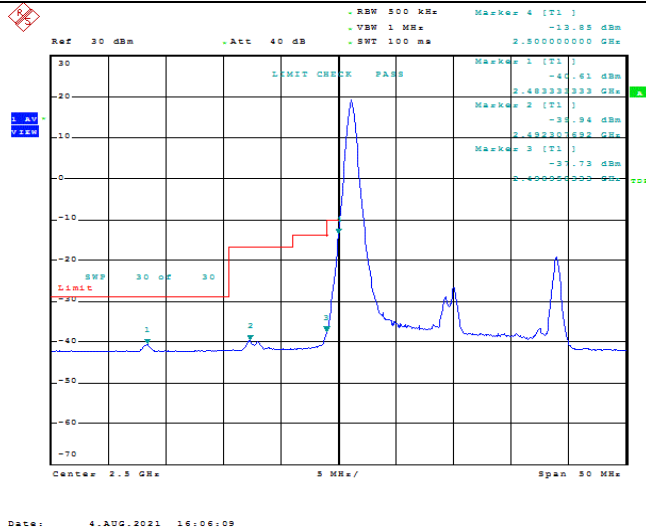

Band7-20MHz-QPSK-20850-1RB#99

Band7-20MHz-QPSK-20850-100RB#0

Band7-20MHz-QPSK-21350-1RB#0