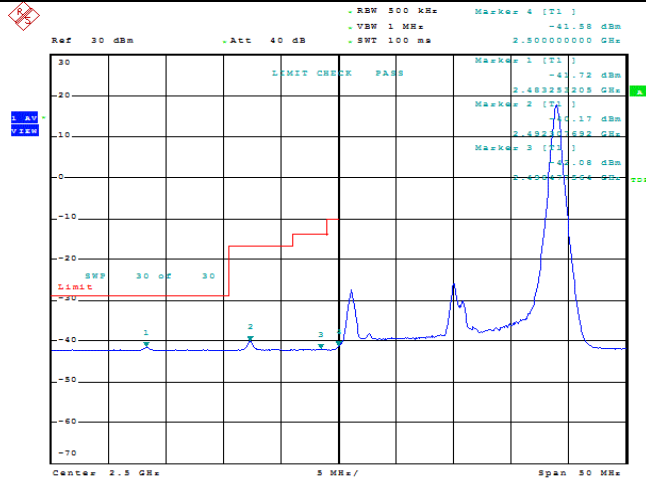

Band7-20MHz-16QAM-20850-1RB#99

Date: 4.AUG.2021 16:06:48