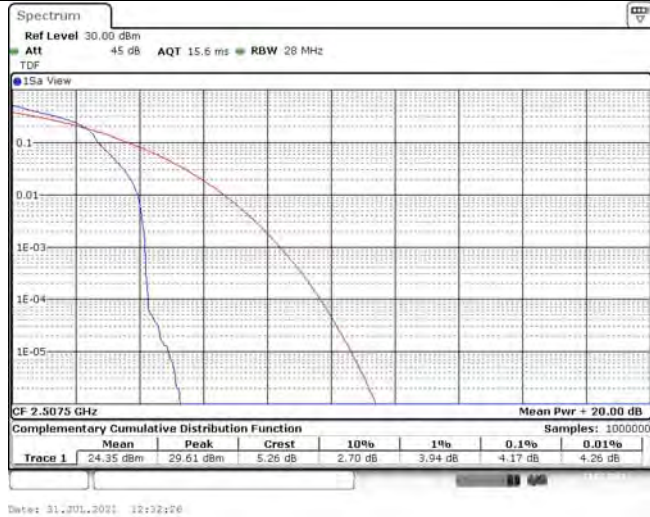

Band7-15MHz-16QAM-20825-1RB#0