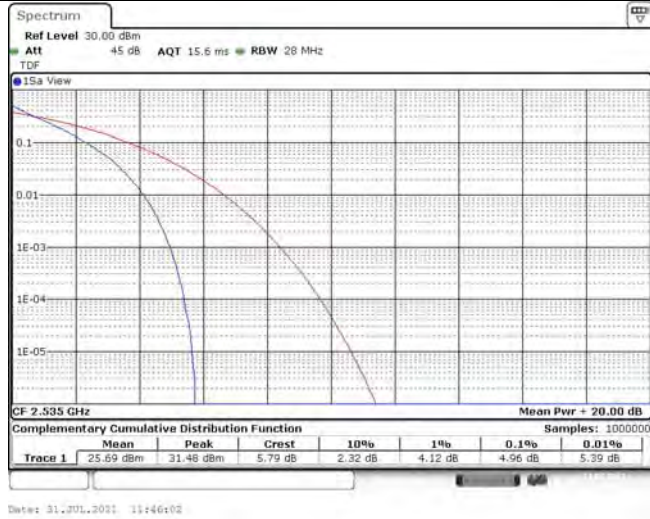

Band7-10MHz-QPSK-21100-50RB#0