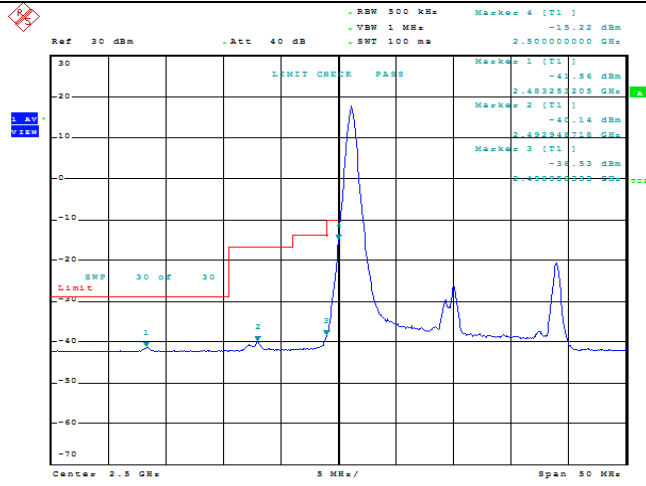

Date: 4.AUG.2021 16:06:22