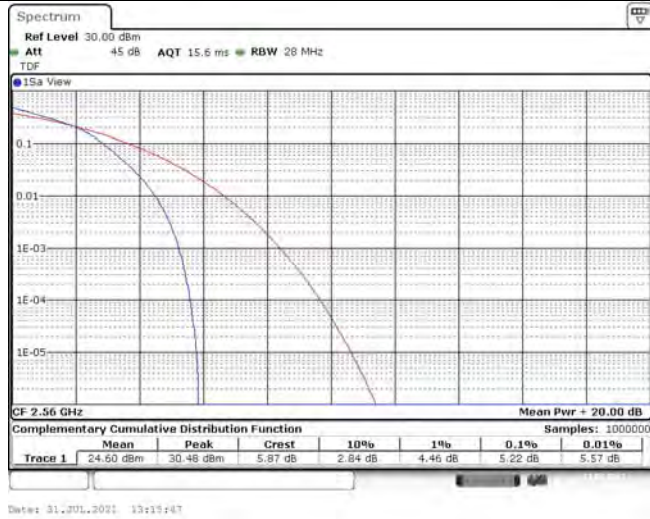

Band7-20MHz-16QAM-21350-100RB#0