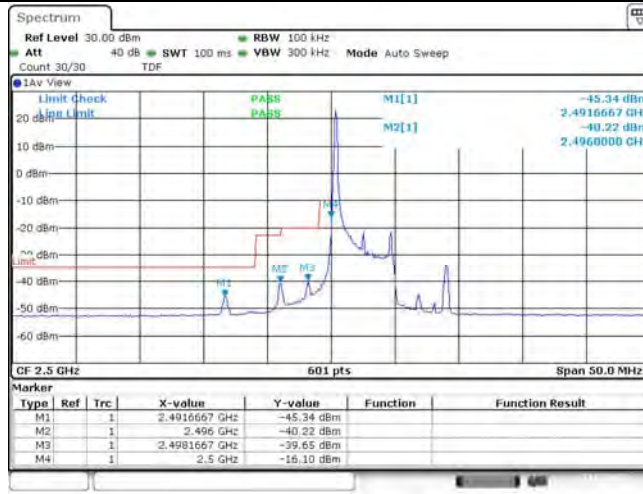

Test Graphs

Band7-5MHz-QPSK-20775-1RB#0

Date: 21.07.2021 11:19:51