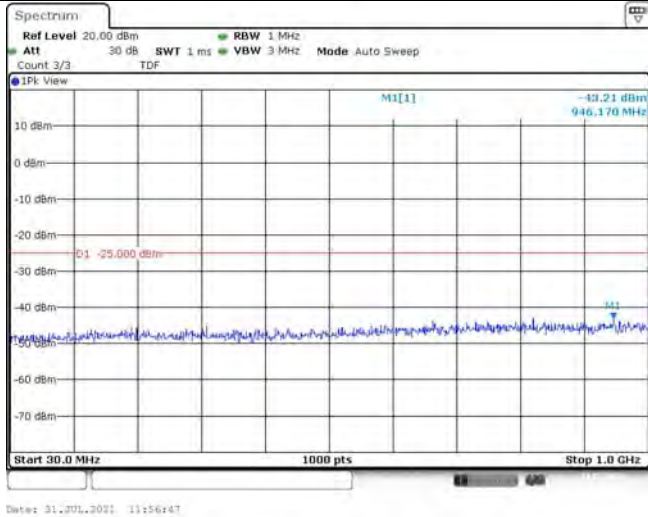

Band7-15MHz-16QAM-21100-1RB#0-Range1:30~1000MHz