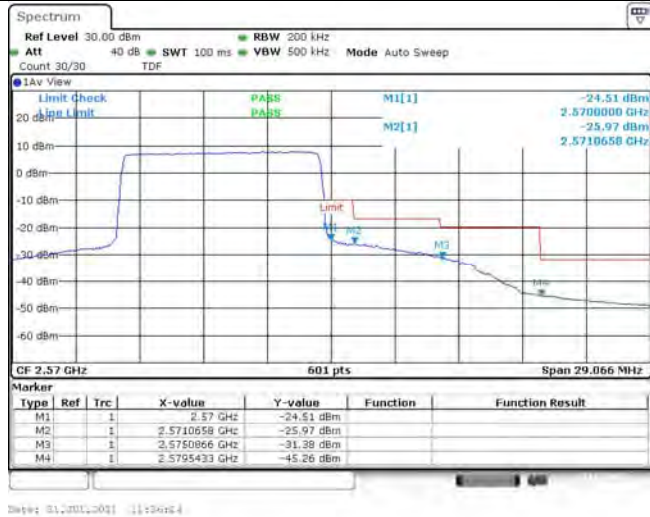

Band7-10MHz-16QAM-21400-50RB#0

Band7-15MHz-QPSK-20825-1RB#0