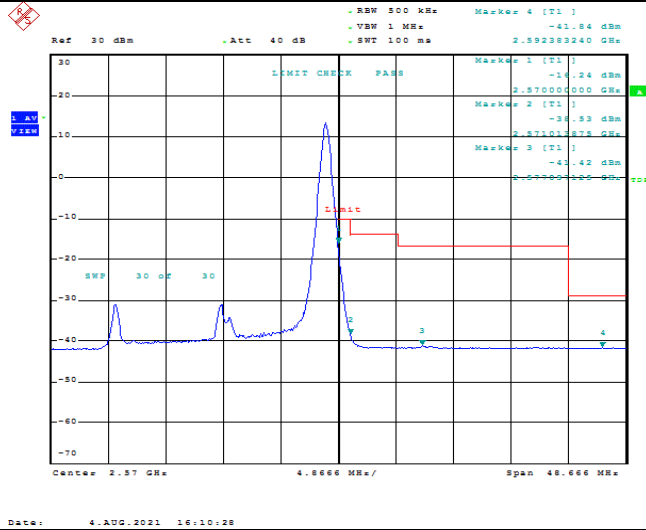

Band7-20MHz-16QAM-20850-1RB#0

Date: 4.AUG.2021 16:06:22

Band7-20MHz-16QAM-20850-1RB#99

Date: 4.AUG.2021 16:06:48

Band7-20MHz-16QAM-20850-100RB#0

Date: 4.AUG.2021 16:07:16

Band7-20MHz-16QAM-21350-1RB#0

Band7-20MHz-16QAM-21350-1RB#99