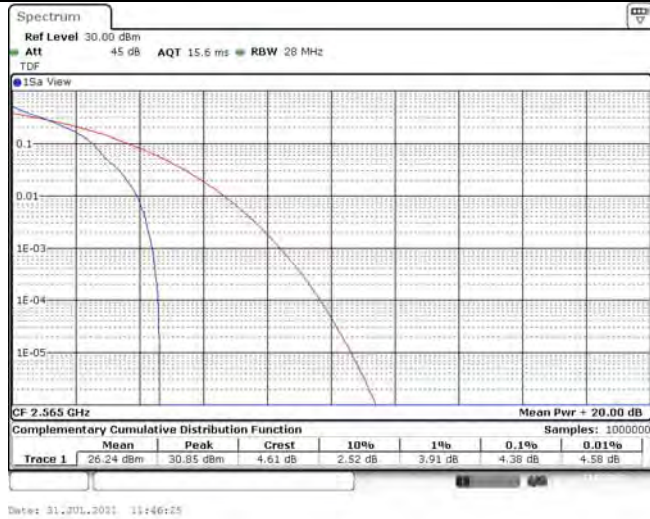

Band7-10MHz-QPSK-21400-1RB#0