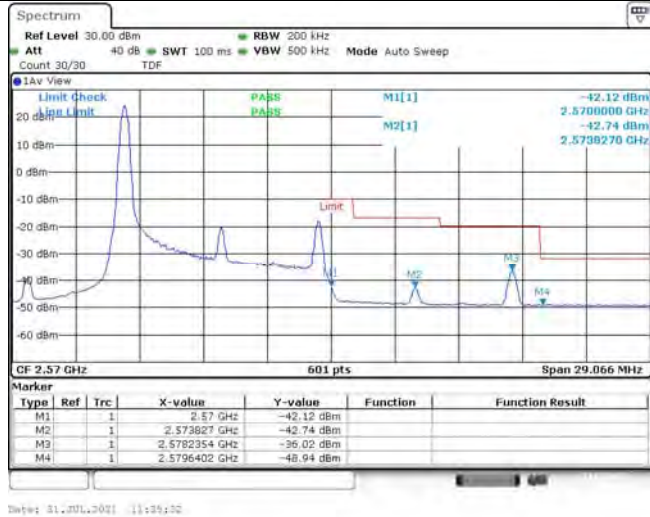

Band7-10MHz-16QAM-21400-1RB#49

Band7-10MHz-16QAM-21400-50RB#0

Band7-15MHz-QPSK-20825-1RB#0