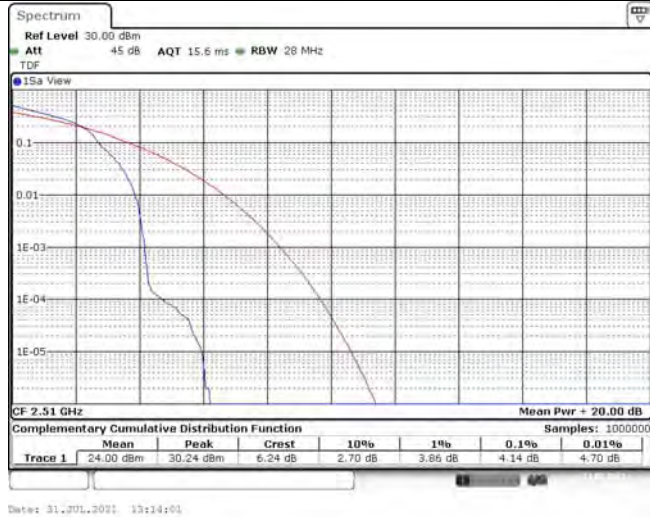

Band7-20MHz-16QAM-20850-1RB#0