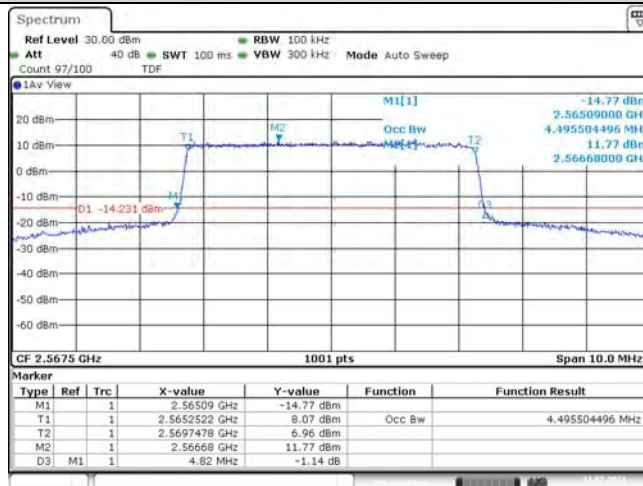

Band7-5MHz-16QAM-21425-25RB#0-4.496

Date: 31.JUL.2021 11:15:13

Band7-10MHz-QPSK-20800-50RB#0-8.985