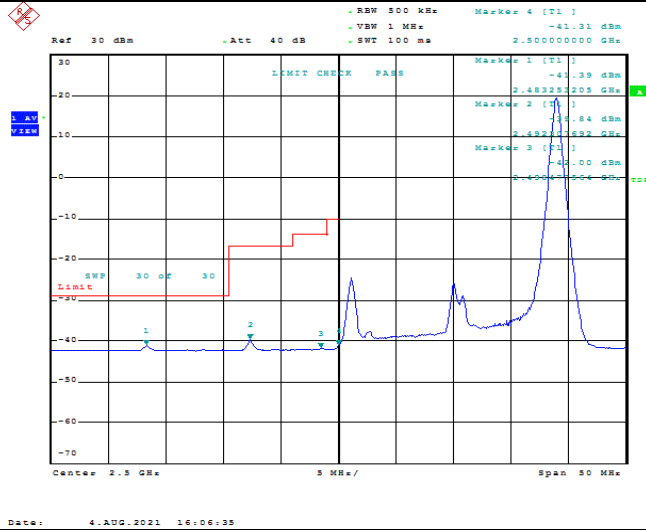

Band7-20MHz-QPSK-20850-1RB#99

Band7-20MHz-QPSK-20850-100RB#0