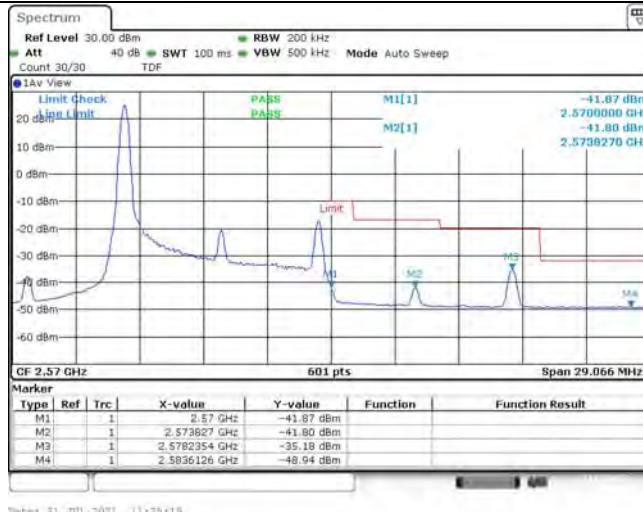

Band7-10MHz-QPSK-21400-1RB#49

Band7-10MHz-QPSK-21400-50RB#0

Band7-10MHz-16QAM-20800-1RB#0