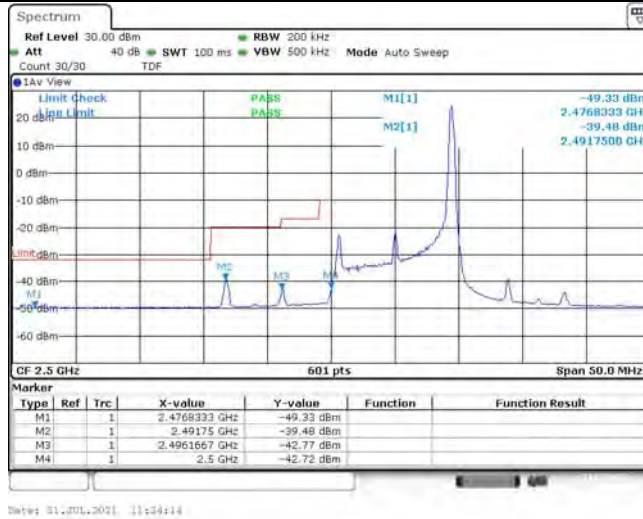

Band7-10MHz-QPSK-20800-1RB#49