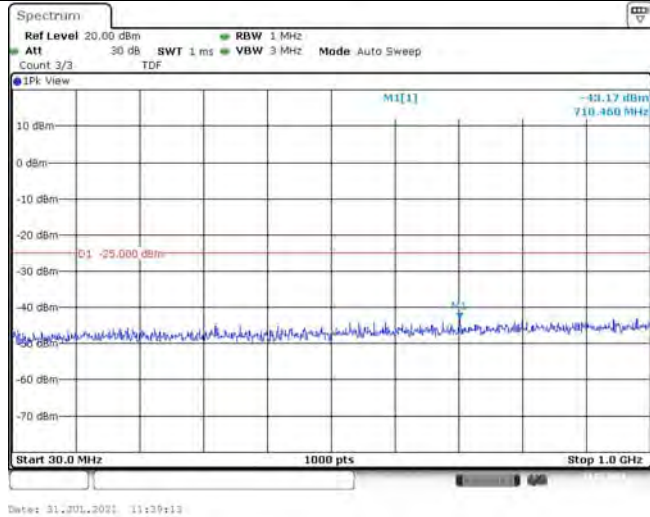

Band7-10MHz-16QAM-21400-1RB#0-Range1:30~1000MHz