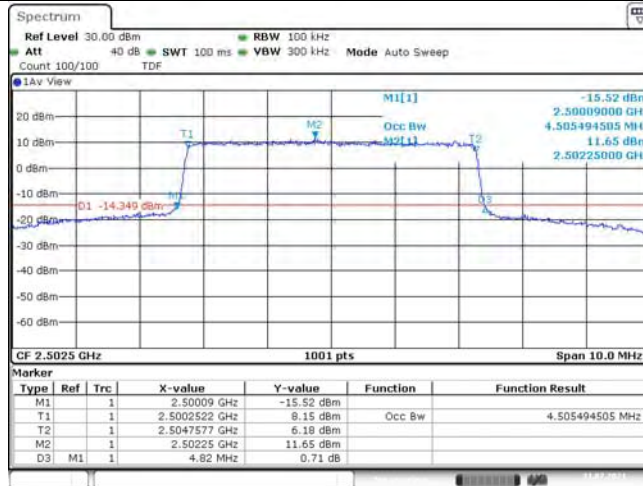

Test Graphs

Band7-5MHz-QPSK-20775-25RB#0-4.496

Date: 31.JUL.2021 11:13:34

Band7-5MHz-QPSK-21100-25RB#0-4.505

Date: 31.JUL.2021 11:14:14

Band7-5MHz-QPSK-21425-25RB#0-4.505

Date: 31.JUL.2021 11:14:54

Band7-5MHz-16QAM-20775-25RB#0-4.505