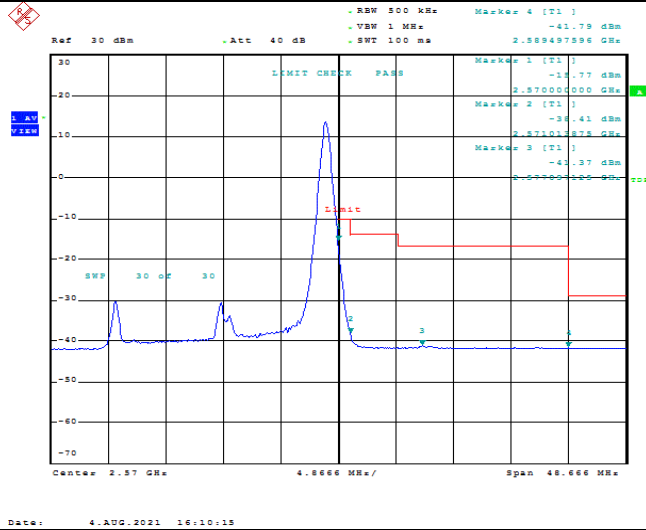

Band7-20MHz-QPSK-21350-100RB#0