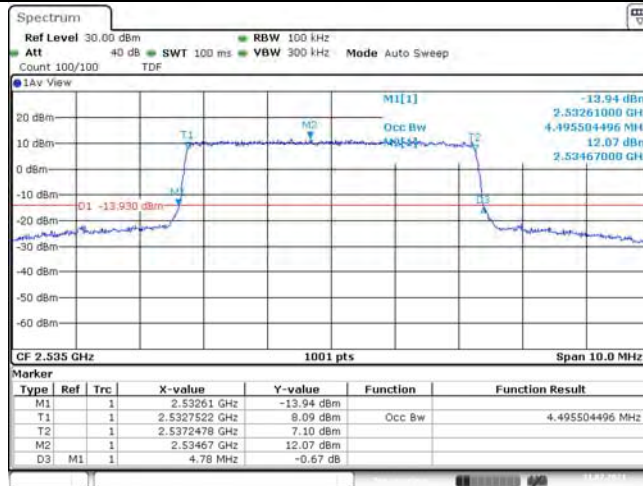

Band7-5MHz-16QAM-21100-25RB#0-4.496

Date: 31.JUL.2021 11:14:33