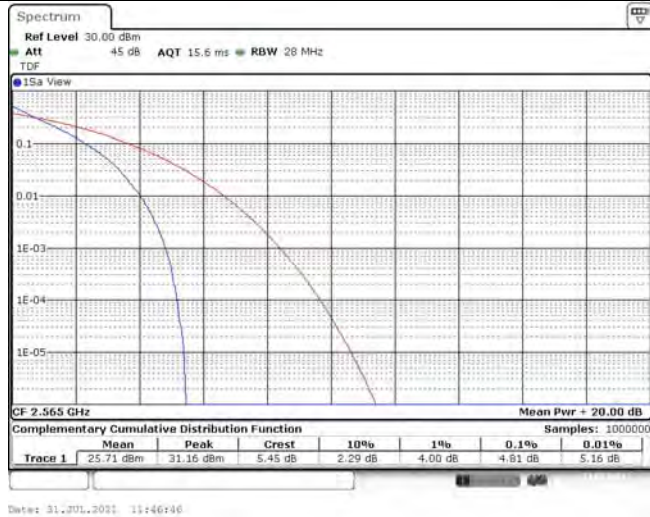

Band7-10MHz-QPSK-21400-50RB#0