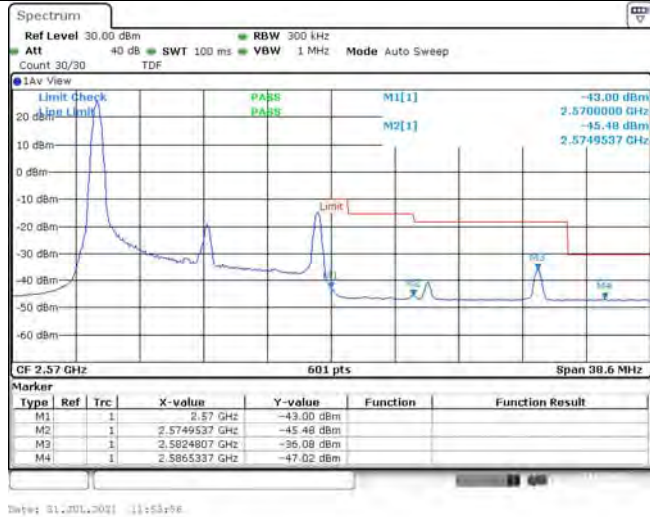

Band7-15MHz-QPSK-21375-1RB#74

Band7-15MHz-QPSK-21375-75RB#0

Band7-15MHz-16QAM-20825-1RB#0