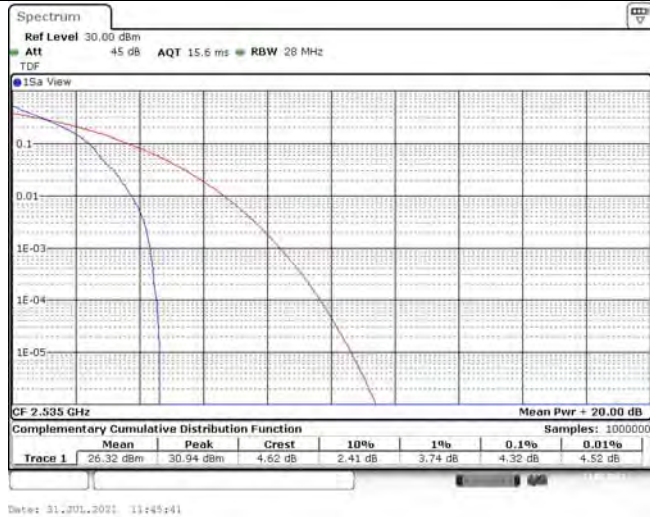

Band7-10MHz-QPSK-21100-1RB#0