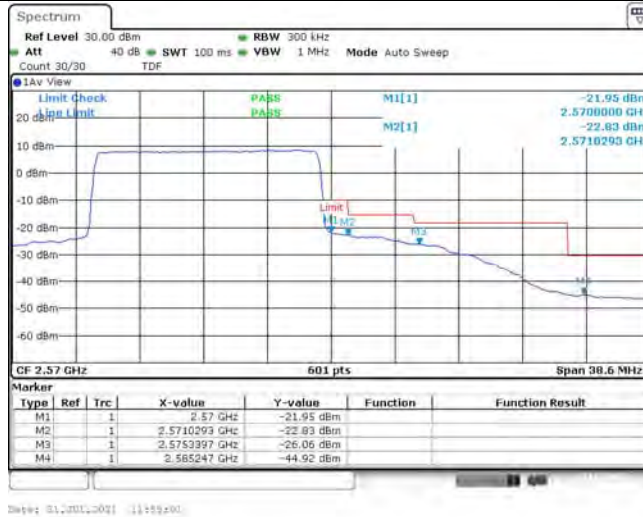

Band7-15MHz-16QAM-21375-75RB#0

Band7-20MHz-QPSK-20850-1RB#0