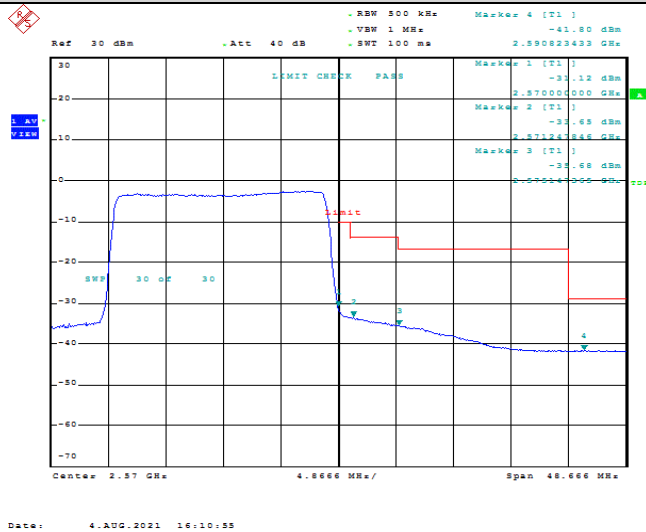

Band7-20MHz-16QAM-21350-100RB#0