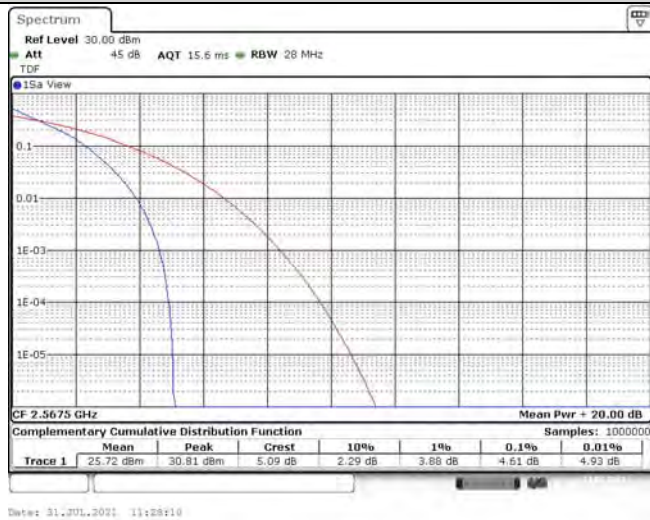

Test Graphs

Band7-5MHz-QPSK-20775-1RB#0

Band7-5MHz-QPSK-20775-25RB#0

Band7-5MHz-QPSK-21100-1RB#0

Band7-5MHz-QPSK-21100-25RB#0

Band7-5MHz-QPSK-21425-1RB#0

Band7-5MHz-QPSK-21425-25RB#0

Band7-5MHz-16QAM-20775-1RB#0