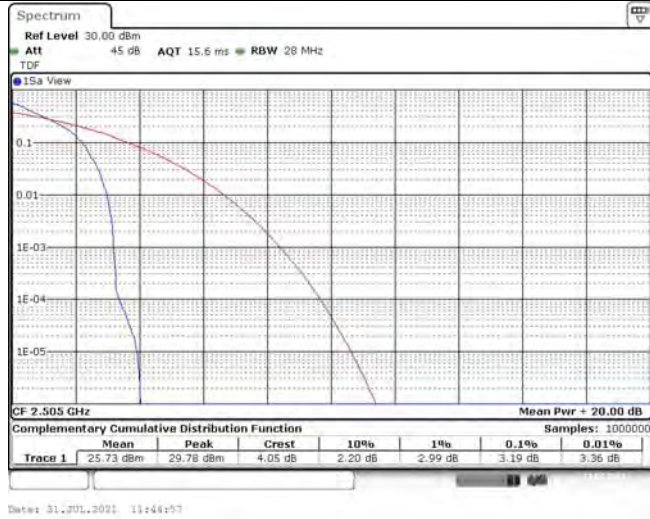

Band7-10MHz-QPSK-20800-1RB#0