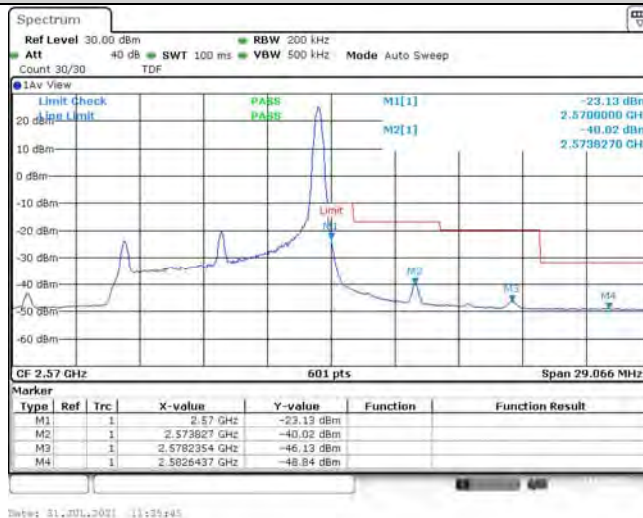

Band7-10MHz-QPSK-21400-1RB#49