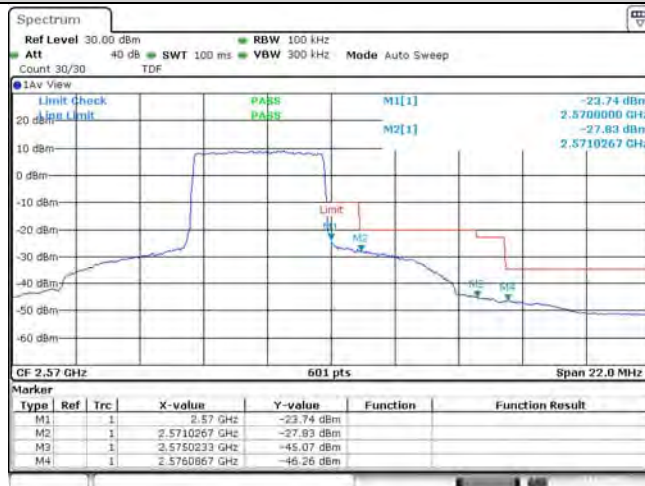

Band7-5MHz-QPSK-21425-25RB#0

Date: 31.JUL.2021 11:17:53

Band7-5MHz-16QAM-20775-1RB#0