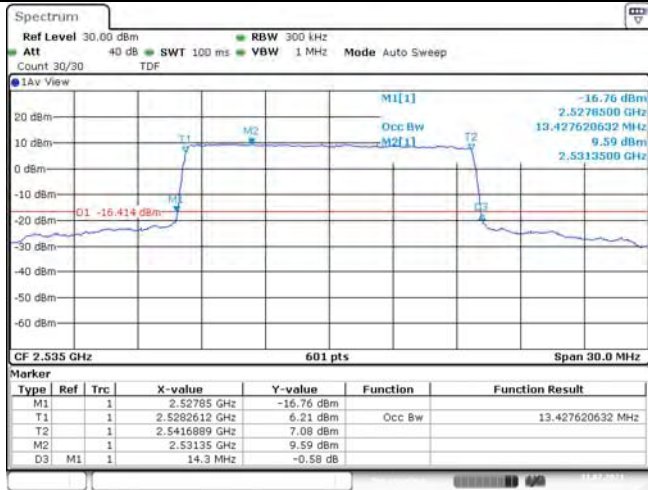

Band7-15MHz-16QAM-21100-75RB#0-13.428

Date: 31.JUL.2021 11:51:39