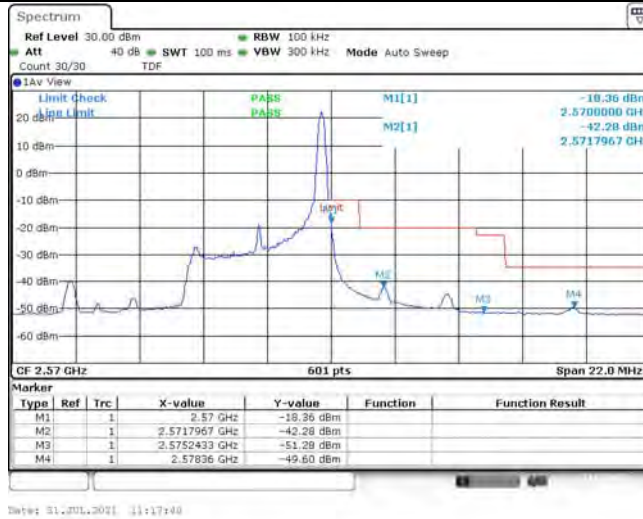

Band7-5MHz-16QAM-21425-1RB#24