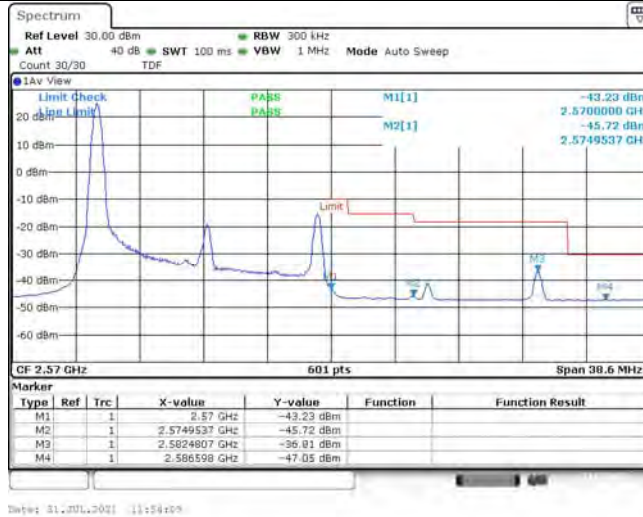

Band7-15MHz-16QAM-21375-1RB#0