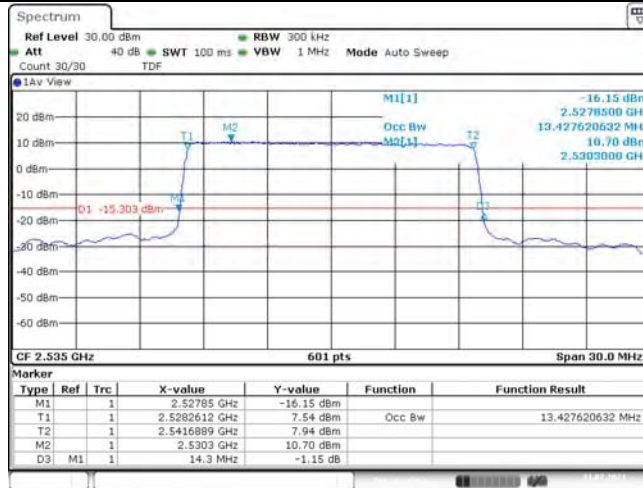

Band7-15MHz-QPSK-21100-75RB#0-13.428

Date: 31.JUL.2021 11:51:27