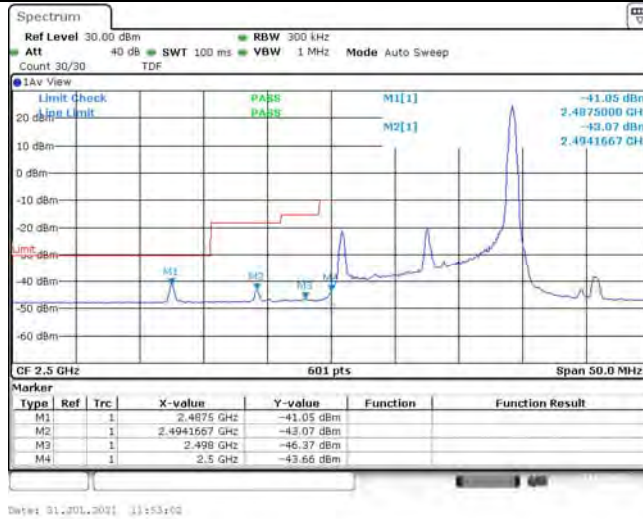

Band7-15MHz-16QAM-20825-1RB#74