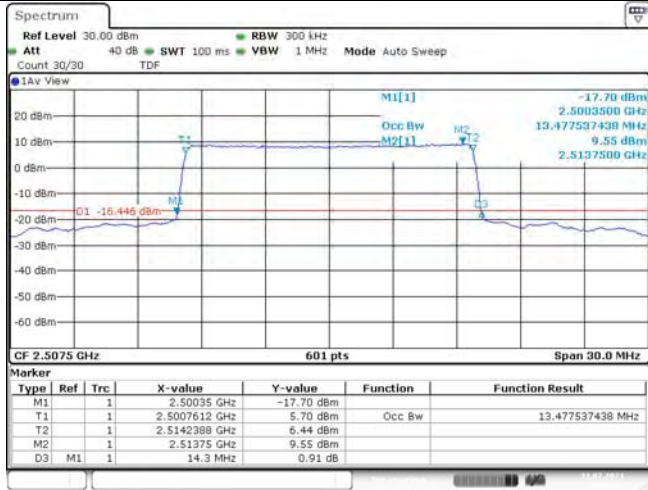

Date: 31.JUL.2021 11:51:13