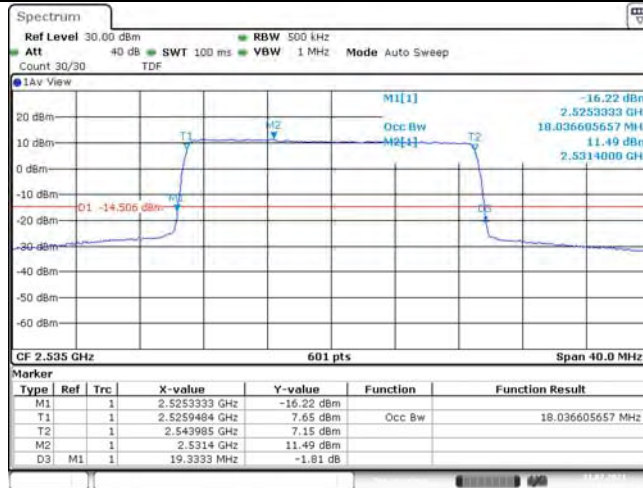

Band7-20MHz-QPSK-21100-100RB#0-18.037

Date: 31.JUL.2021 13:02:52