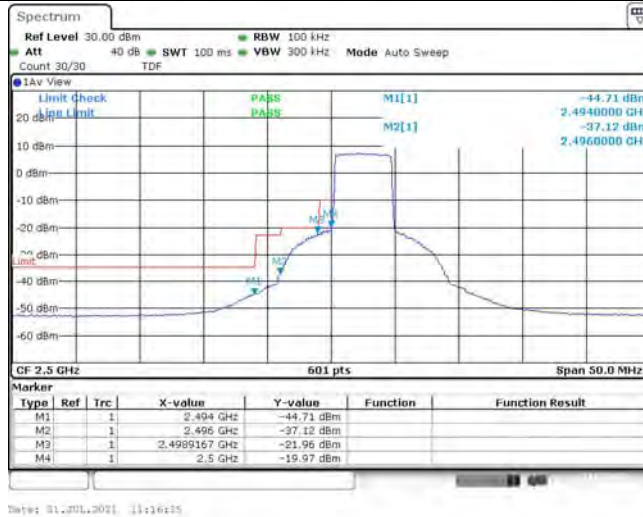

Band7-5MHz-16QAM-20775-25RB#0

Band7-5MHz-16QAM-21425-1RB#0