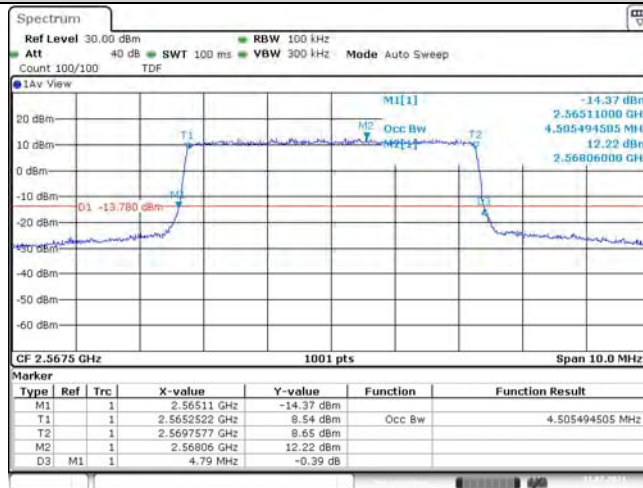

Test Graphs

Band7-5MHz-QPSK-20775-25RB#0-4.496

Date: 31.JUL.2021 11:13:34

Band7-5MHz-QPSK-21100-25RB#0-4.505

Date: 31.JUL.2021 11:14:14

Band7-5MHz-QPSK-21425-25RB#0-4.505

Date: 31.JUL.2021 11:14:54

Band7-5MHz-16QAM-20775-25RB#0-4.505