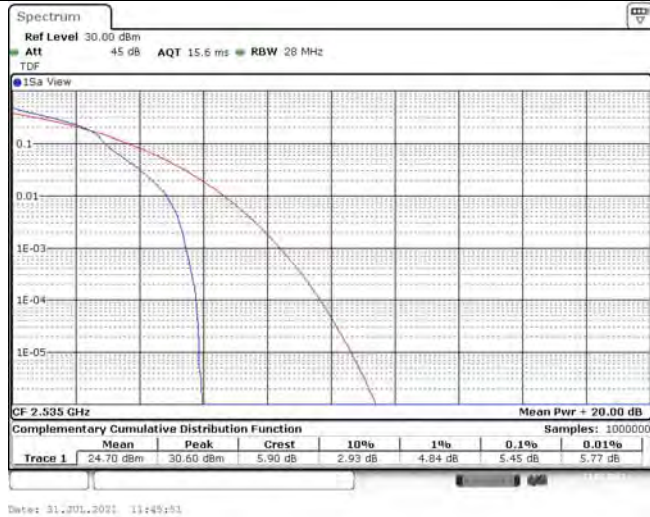

Band7-10MHz-16QAM-21100-1RB#0