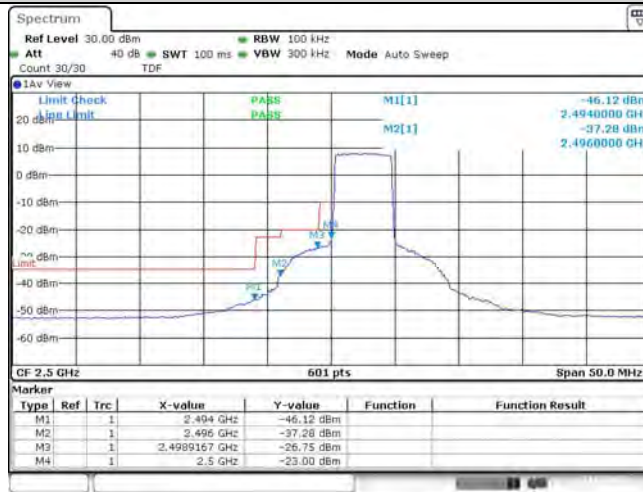

Test Graphs

Band7-5MHz-QPSK-20775-1RB#0

Date: 21.07.2021 11:19:51

Band7-5MHz-QPSK-20775-1RB#24

Date: 21.07.2021 11:19:57

Band7-5MHz-QPSK-20775-25RB#0

Date: 21.07.2021 11:16:22

Band7-5MHz-QPSK-21425-1RB#0