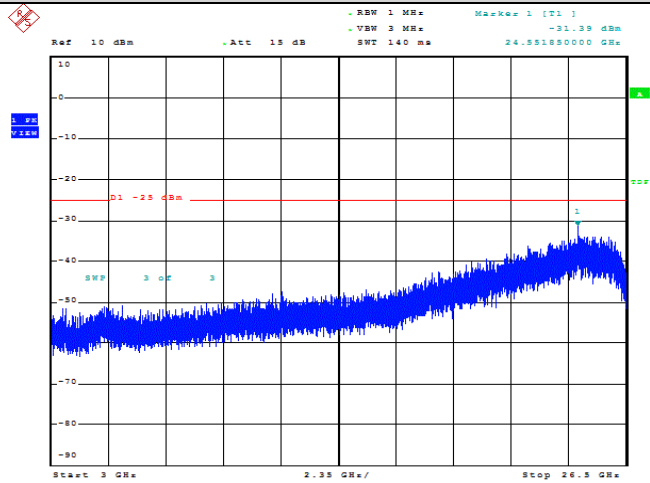

Band7-5MHz-QPSK-20775-1RB#0-Range3:3000~26500MHz

Date: 4.AUG.2021 16:11:45