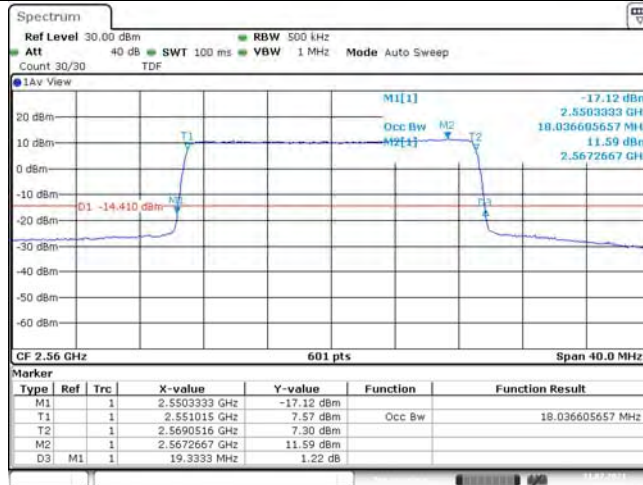

Band7-20MHz-QPSK-21350-100RB#0-18.037

Date: 31.JUL.2021 13:03:18

Band7-20MHz-16QAM-20850-100RB#0-18.103