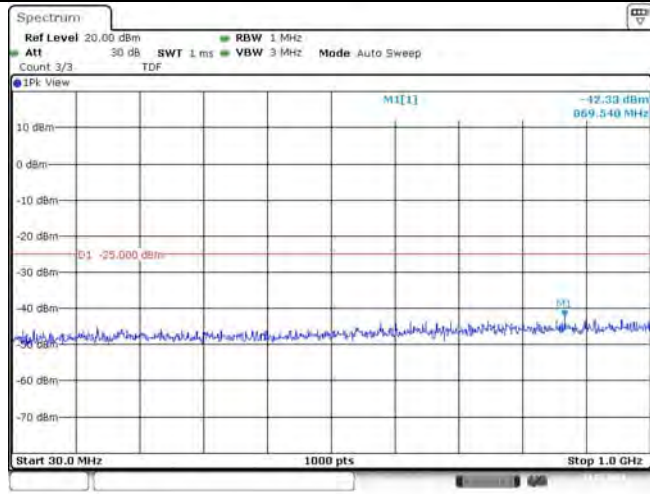

Test Graphs

Band7-5MHz-QPSK-20775-1RB#0-Range1:30~1000MHz

Date: 31.JUL.2021 11:18:38