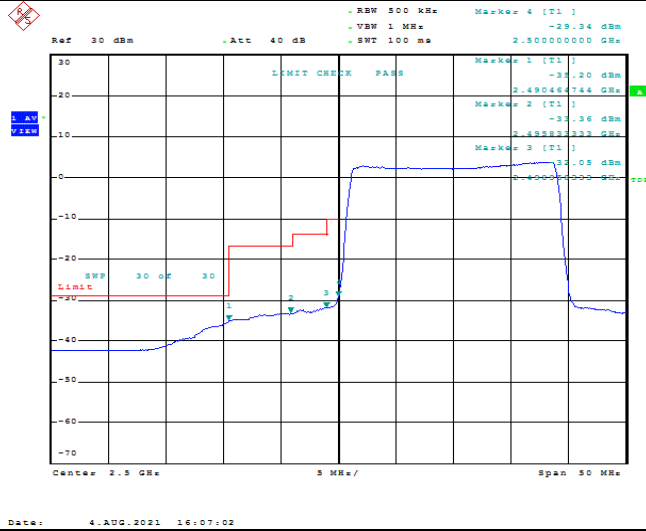

Band7-20MHz-QPSK-21350-1RB#0