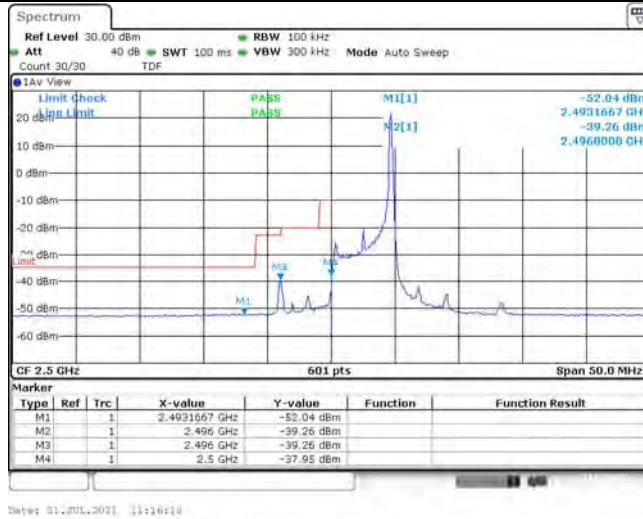

Band7-5MHz-16QAM-20775-1RB#24