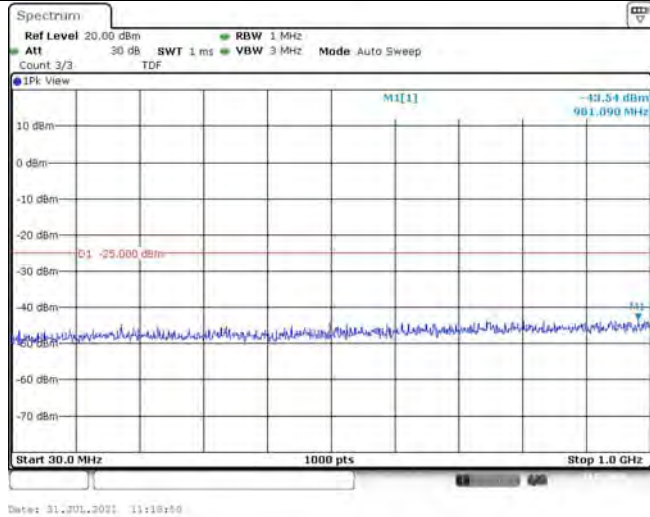

Band7-5MHz-16QAM-20775-1RB#0-Range1:30~1000MHz