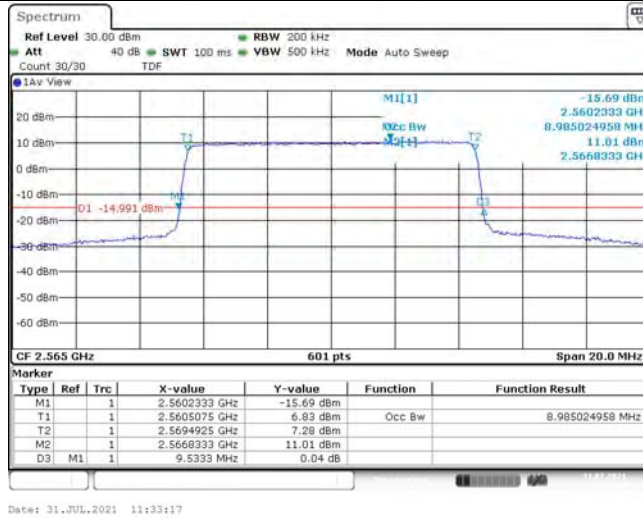

Band7-10MHz-QPSK-21400-50RB#0-8.985

Band7-10MHz-16QAM-20800-50RB#0-8.985