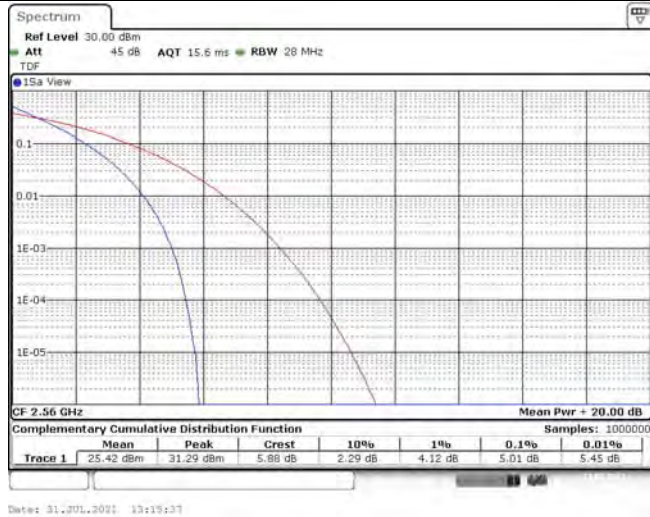

Band7-20MHz-QPSK-21350-100RB#0