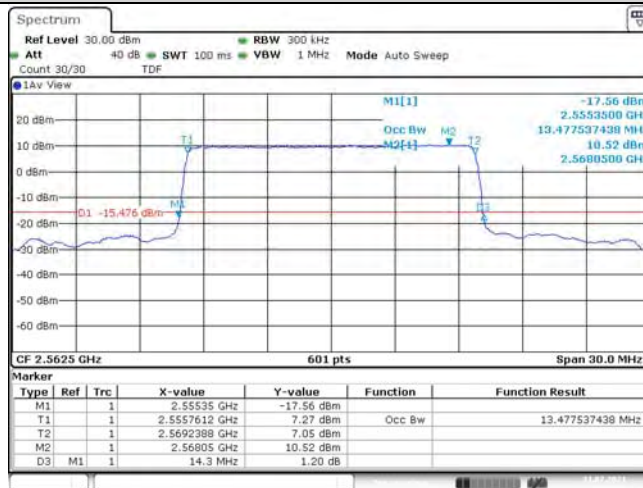

Band7-15MHz-QPSK-21375-75RB#0-13.478

Date: 31.JUL.2021 11:51:53

Band7-15MHz-16QAM-20825-75RB#0-13.478