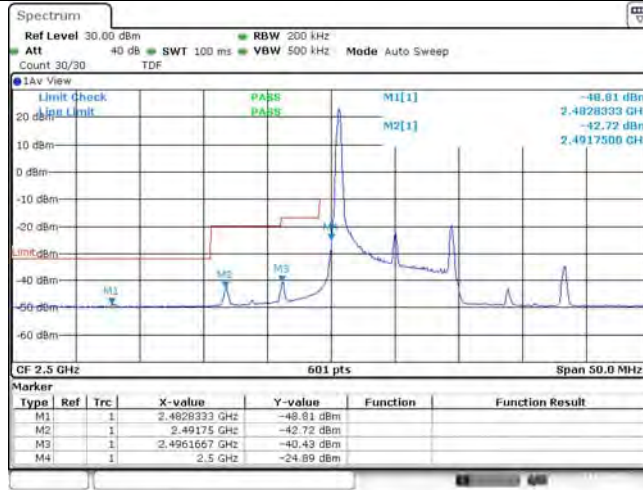

Date: 31.JUL.2021 11:34:6