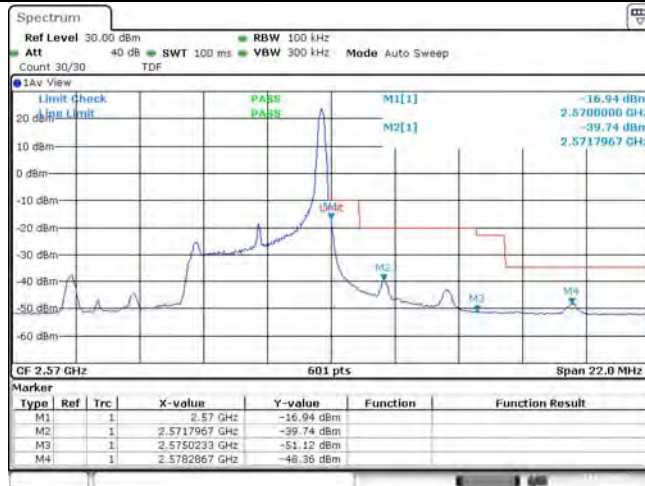

Band7-5MHz-QPSK-21425-1RB#24

Date: 31.JUL.2021 11:17:17