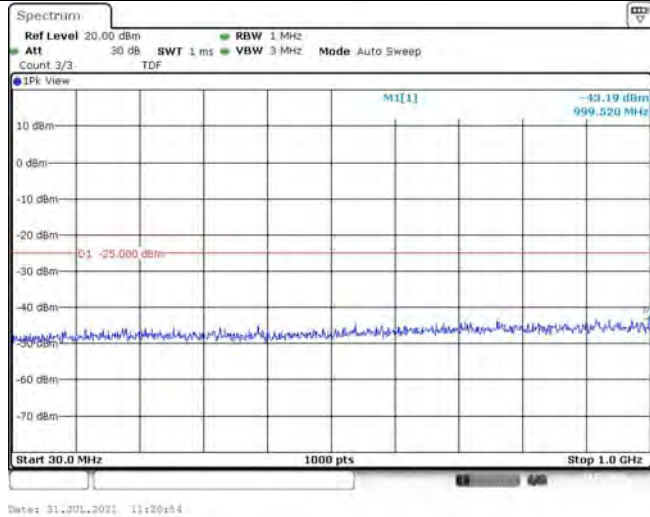

Band7-5MHz-16QAM-21425-1RB#0-Range1:30~1000MHz