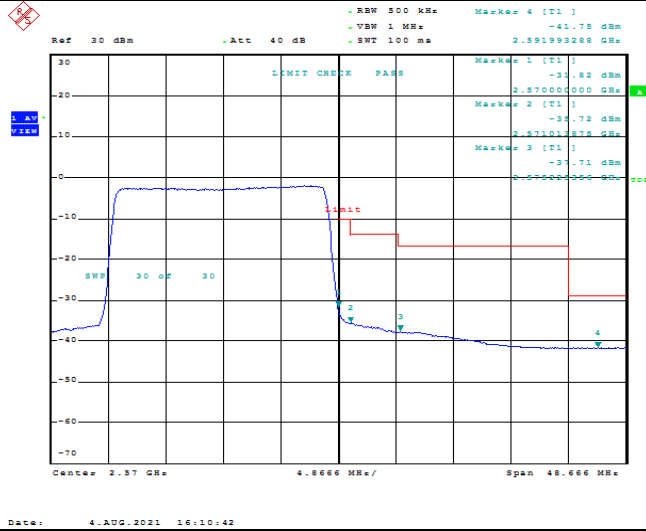

Band7-20MHz-16QAM-20850-1RB#0