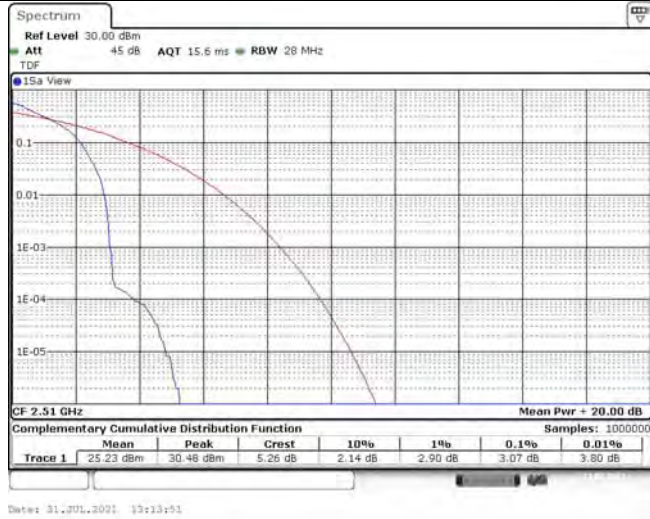

Band7-20MHz-QPSK-20850-1RB#0