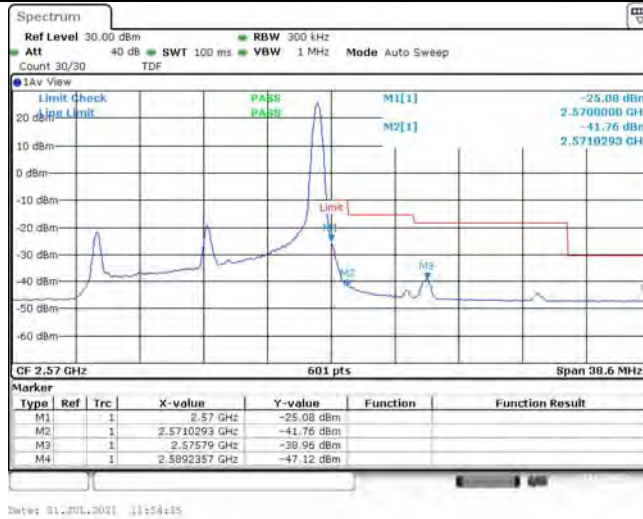

Band7-15MHz-16QAM-21375-1RB#74