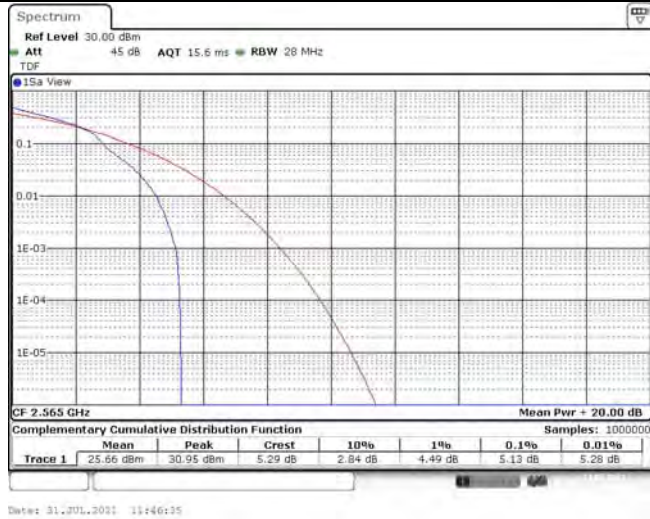

Band7-10MHz-16QAM-21400-1RB#0