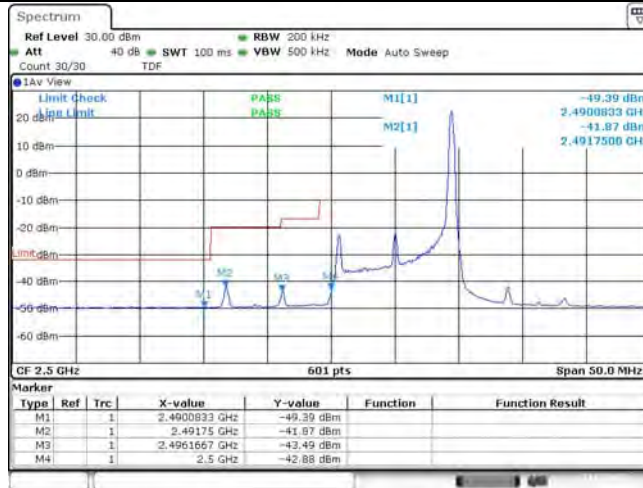

Band7-10MHz-16QAM-20800-1RB#49

Date: 31.JUL.2021 11:34:58