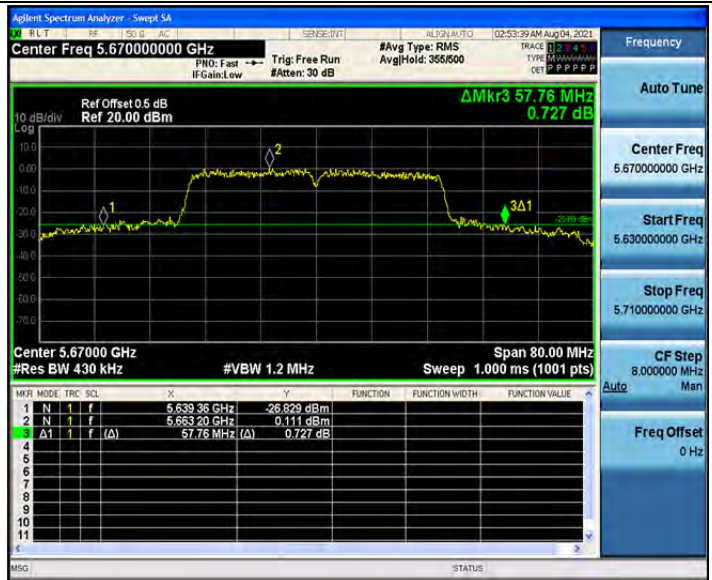

802.11ac(VHT40)_5670