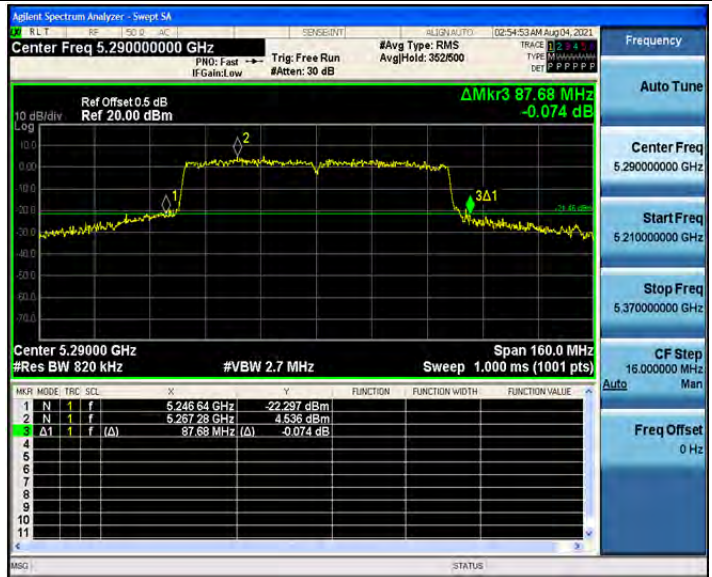

802.11ac(VHT80)_5290

802.11ac(VHT80)_5530

802.11ac(VHT80)_5610

802.11ac(VHT80)_5775

Appendix A2: Occupied channel bandwidth

Test Result

Test Mode	Channel	OCB [MHz]	FL[MHz]	FH[MHz]	Verdict
802.11a	5180	18.115	5171.155	5189.270	PASS
	5200	18.002	5191.093	5209.095	PASS
	5240	17.522	5231.180	5248.702	PASS
	5260	17.277	5251.360	5268.637	PASS
	5280	17.209	5271.386	5288.595	PASS
	5320	17.184	5311.371	5328.555	PASS
	5500	17.396	5491.351	5508.747	PASS
	5580	18.319	5571.112	5589.431	PASS
	5700	17.170	5691.396	5708.566	PASS
	5745	17.198	5736.396	5753.594	PASS
	5785	17.232	5776.384	5793.616	PASS
	5825	17.242	5816.374	5833.616	PASS
802.11n(HT20)	5180	18.968	5170.772	5189.740	PASS
	5200	18.322	5190.872	5209.194	PASS
	5240	18.175	5230.913	5249.088	PASS
	5260	18.254	5250.889	5269.143	PASS
	5280	18.179	5270.913	5289.092	PASS
	5320	18.000	5310.987	5328.987	PASS
	5500	18.234	5490.969	5509.203	PASS
	5580	18.625	5570.790	5589.415	PASS
	5700	18.092	5690.929	5709.021	PASS
	5745	18.046	5735.965	5754.011	PASS
	5785	18.103	5775.941	5794.044	PASS
	5825	18.003	5816.013	5834.016	PASS
802.11n(HT40)	5190	36.429	5171.771	5208.200	PASS
	5230	36.473	5211.761	5248.234	PASS
	5270	36.589	5251.628	5288.217	PASS
	5310	36.509	5291.660	5328.169	PASS
	5510	36.582	5491.562	5528.144	PASS
	5550	36.998	5531.643	5568.641	PASS
	5670	36.687	5651.611	5688.298	PASS
	5755	36.543	5736.674	5773.217	PASS
	5795	36.542	5776.712	5813.254	PASS
802.11ac(VHT20)	5180	18.404	5170.824	5189.228	PASS
	5200	18.305	5190.855	5209.160	PASS
	5240	18.276	5230.852	5249.128	PASS
	5260	18.192	5250.884	5269.076	PASS
	5280	18.168	5270.894	5289.062	PASS
	5320	18.038	5310.953	5328.991	PASS
	5500	18.343	5490.867	5509.210	PASS
	5580	18.900	5570.750	5589.650	PASS