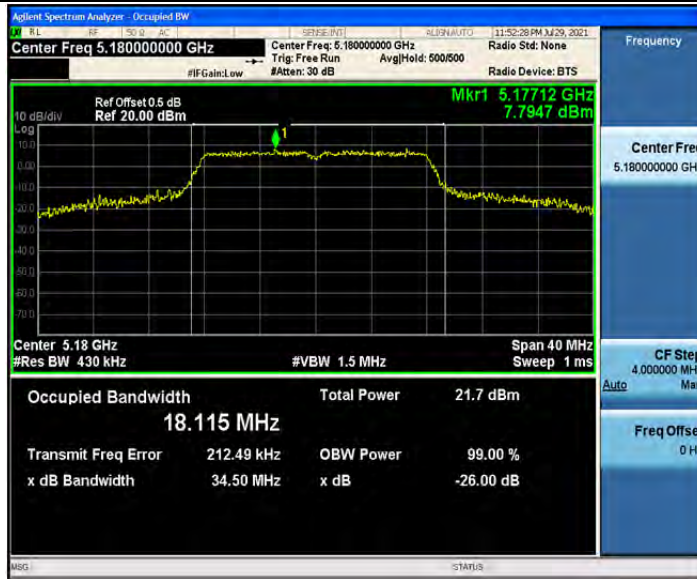

Test Graphs

802.11a_5180